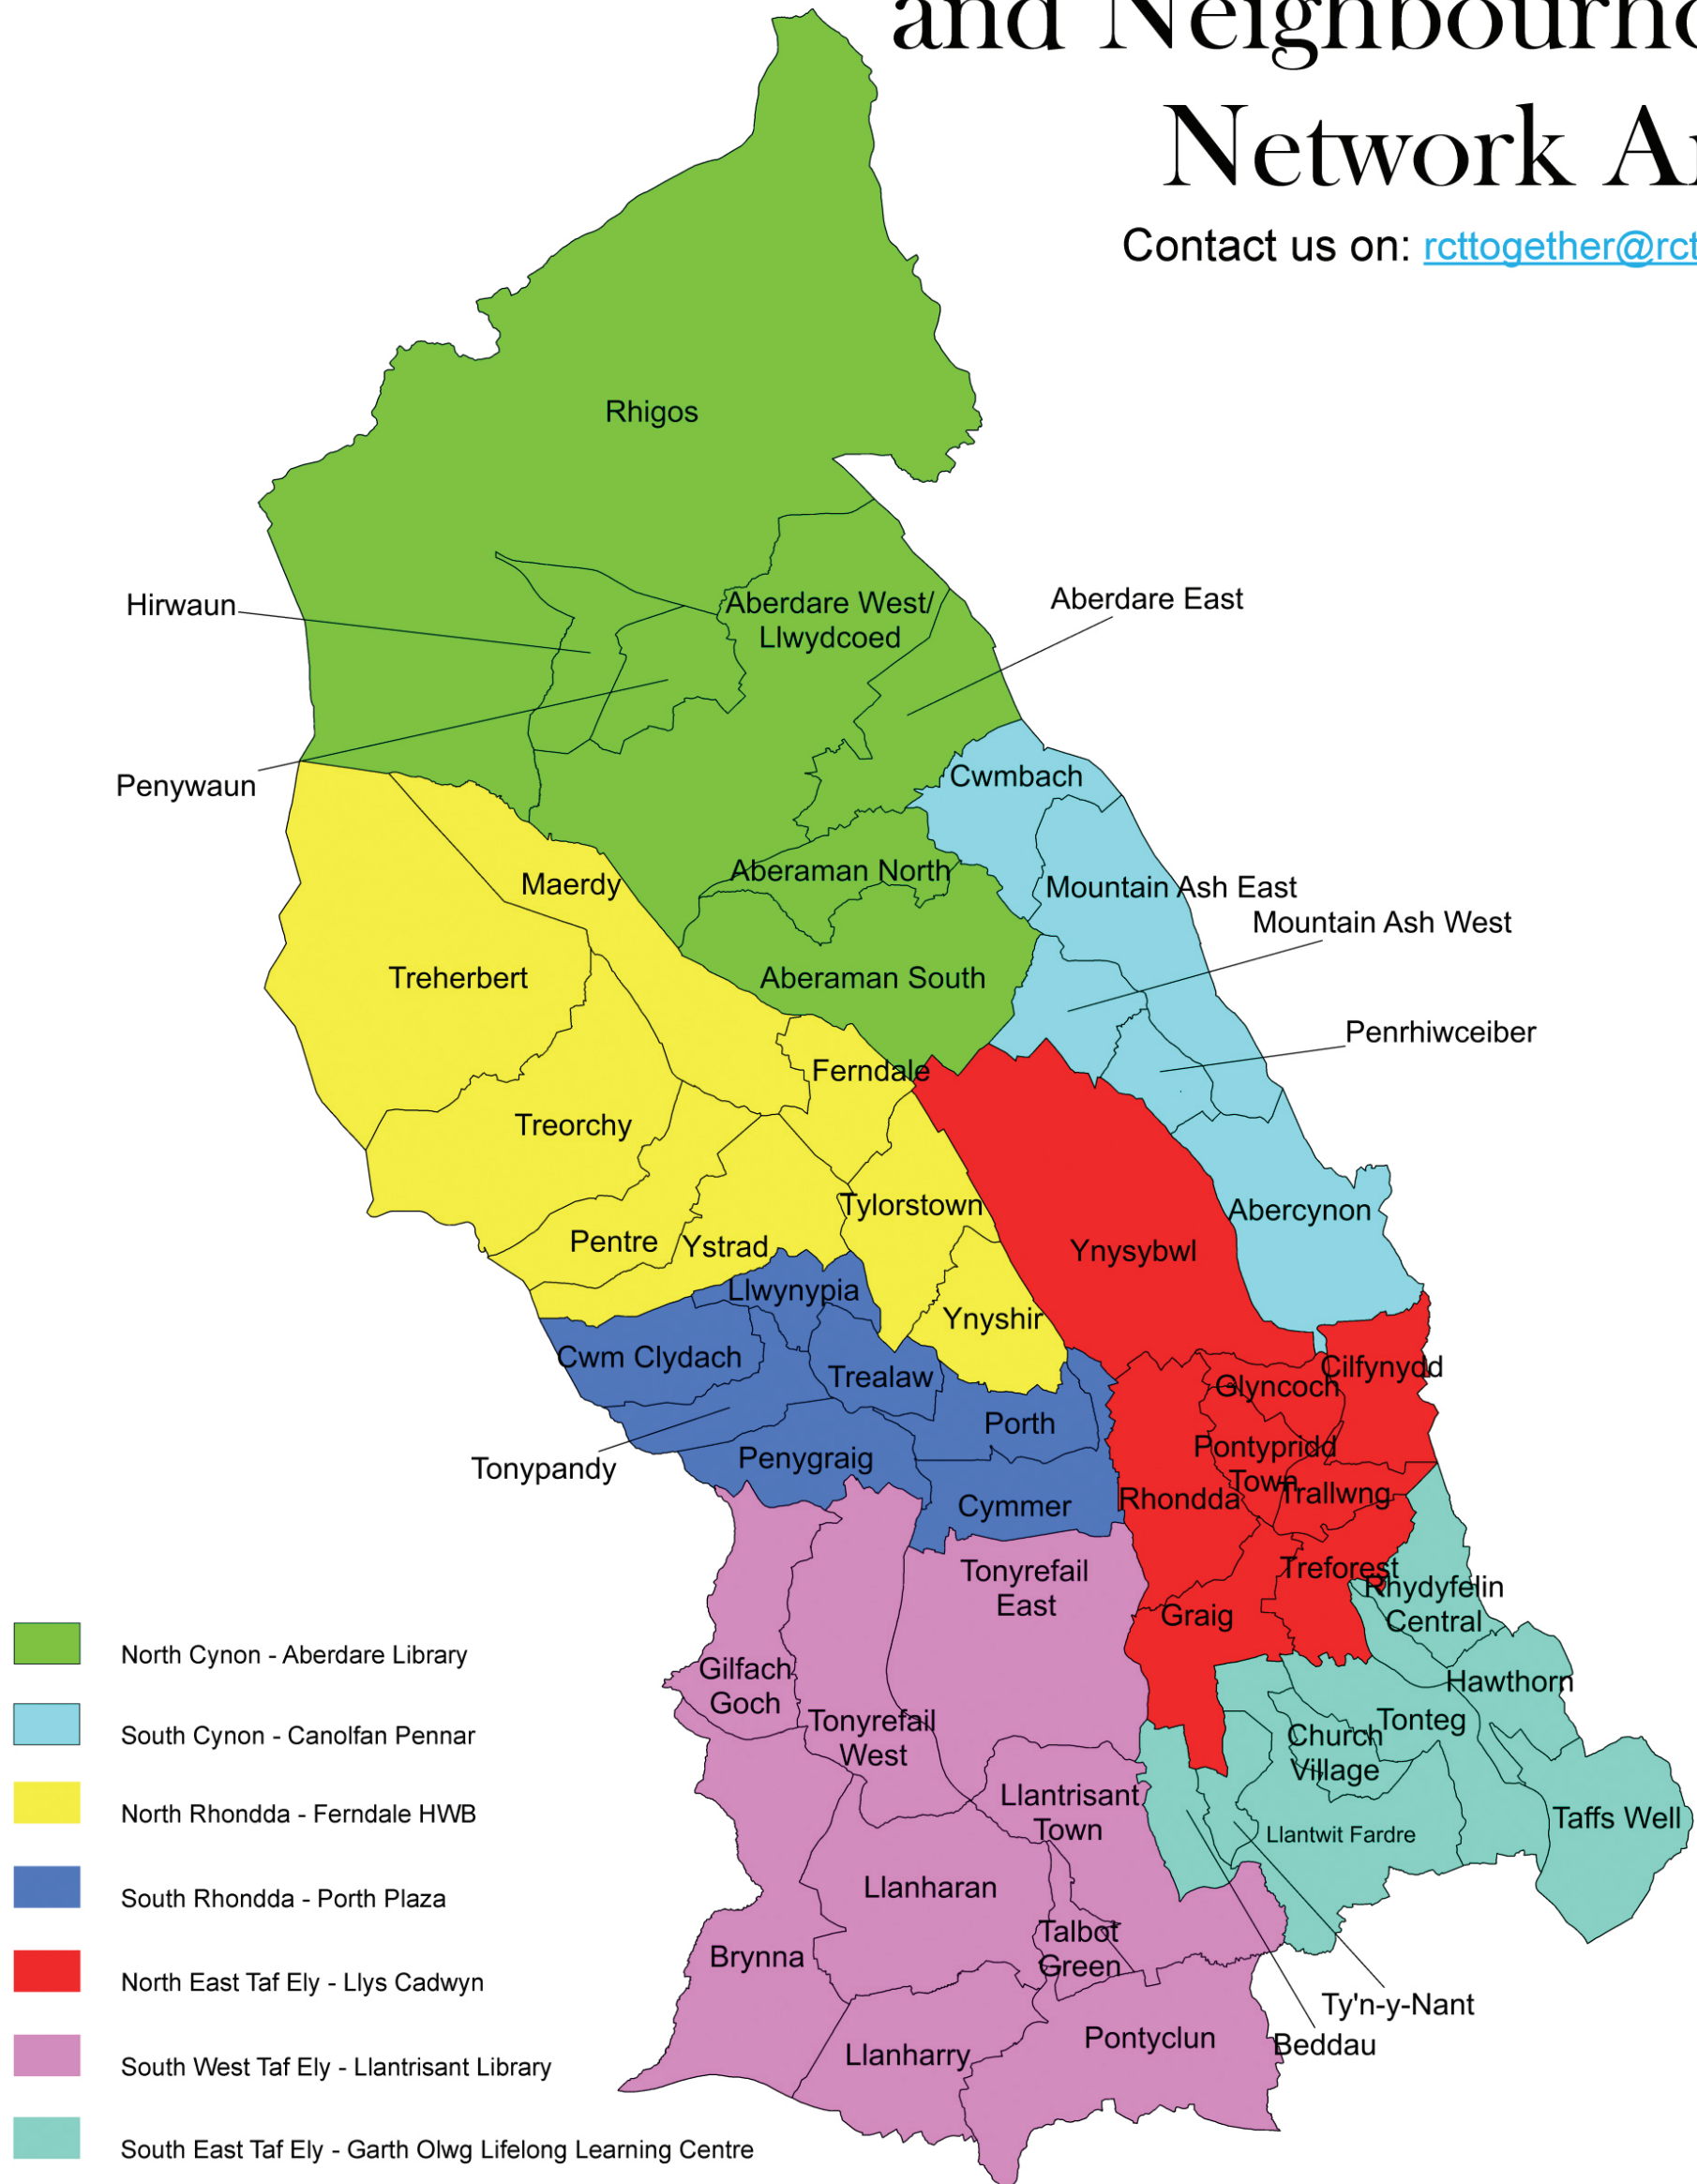

Community Resilience Hubs and Neighbourhood Network Areas

Contact us on: rcttogether@rctcbc.gov.uk

Map Produced By Corporate Estates Team based on information supplied January 2024

Reproduced from Ordnance Survey with permission of the Controller of Her Majesty's Stationary Office (C) Crown copyright. Unauthorised reproduction infringes Crown copyright and may lead to prosecution/civil proceedings. LICENCE No. LA 10023458, 2017