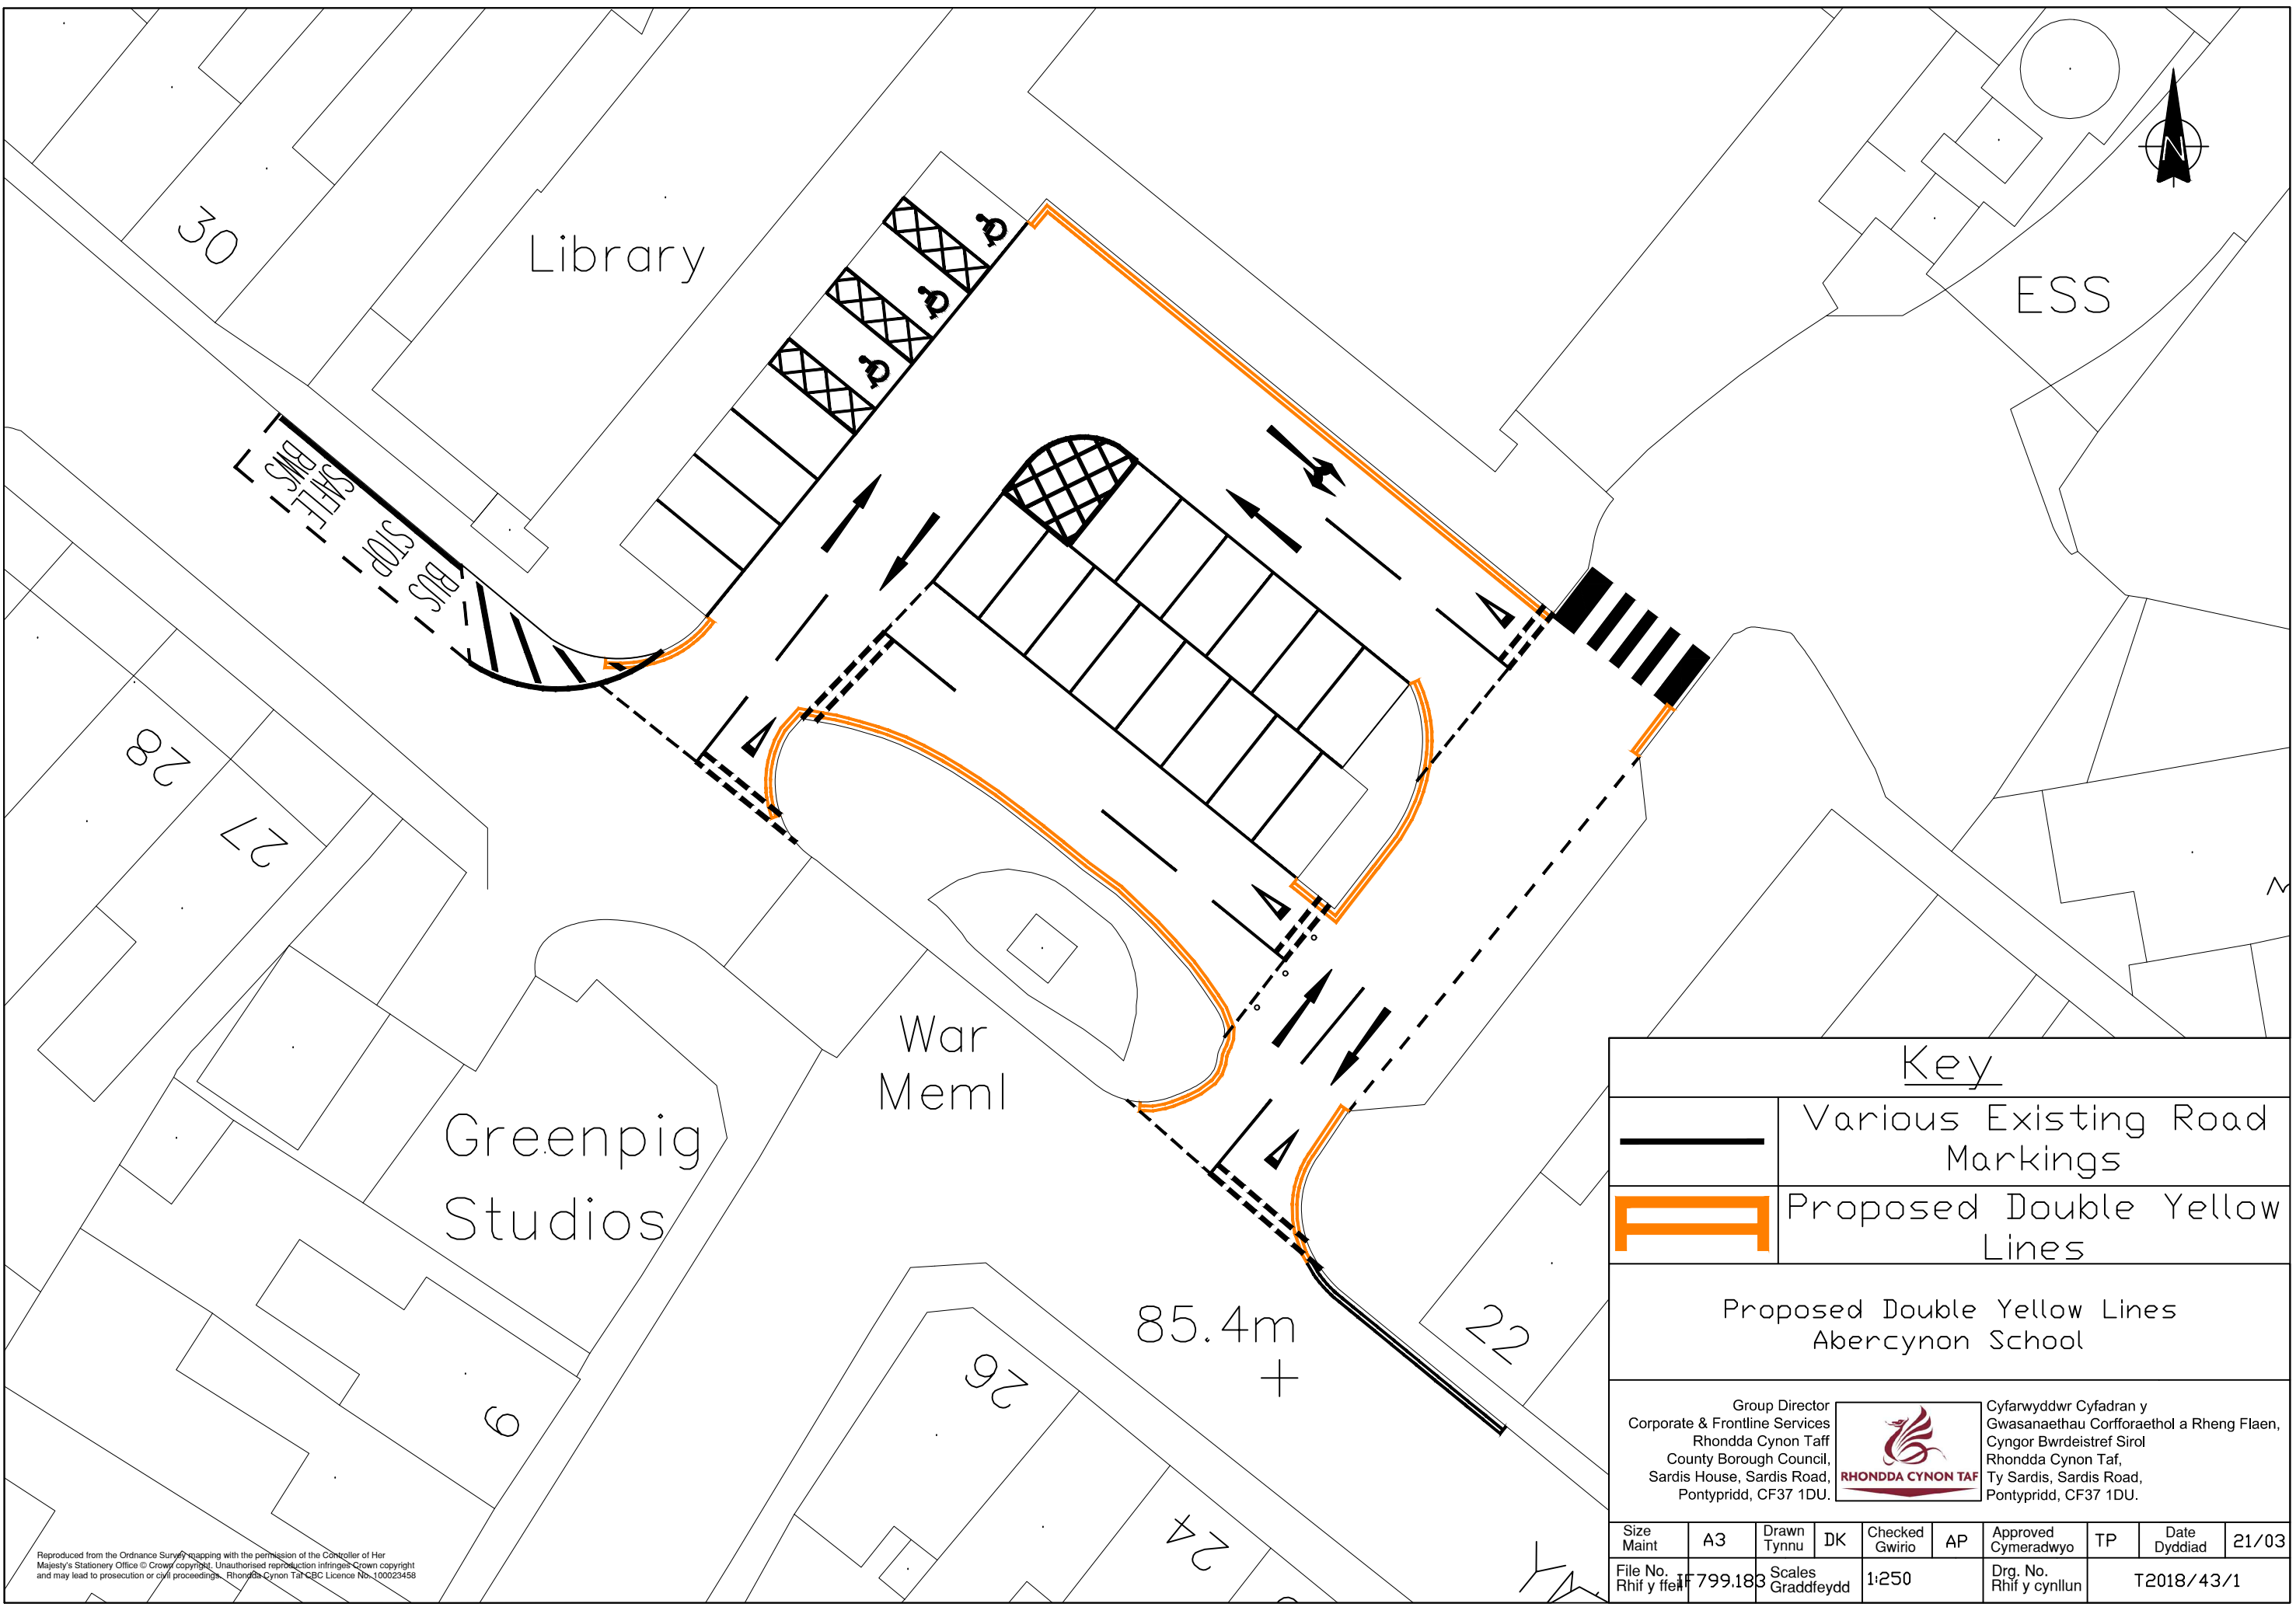

Key									
		Various Existing Road Markings							
		Proposed Double Yellow Lines							
Proposed Double Yellow Lines Abercynon School									
Group Director Corporate & Frontline Services Rhondda Cynon Taff County Borough Council, Sardis House, Sardis Road, Pontypridd, CF37 1DU.							Cyfarwyddwr Cyfadrn y Gwasanaethau Corfforaethol a Rheng Flaen, Cyngor Bwrdeistref Sirol Rhondda Cynon Taf, Ty Sardis, Sardis Road, Pontypridd, CF37 1DU.		
Size Maint	A3	Drawn Tynnu	DK	Checked Gwiro	AP	Approved Cymeradwyo	TP	Date Dyddiad	21/03
File No. Rhif y ffeil	799.183	Scales Graddfeydd		1:250		Drg. No. Rhif y cynllun		T2018/43/1