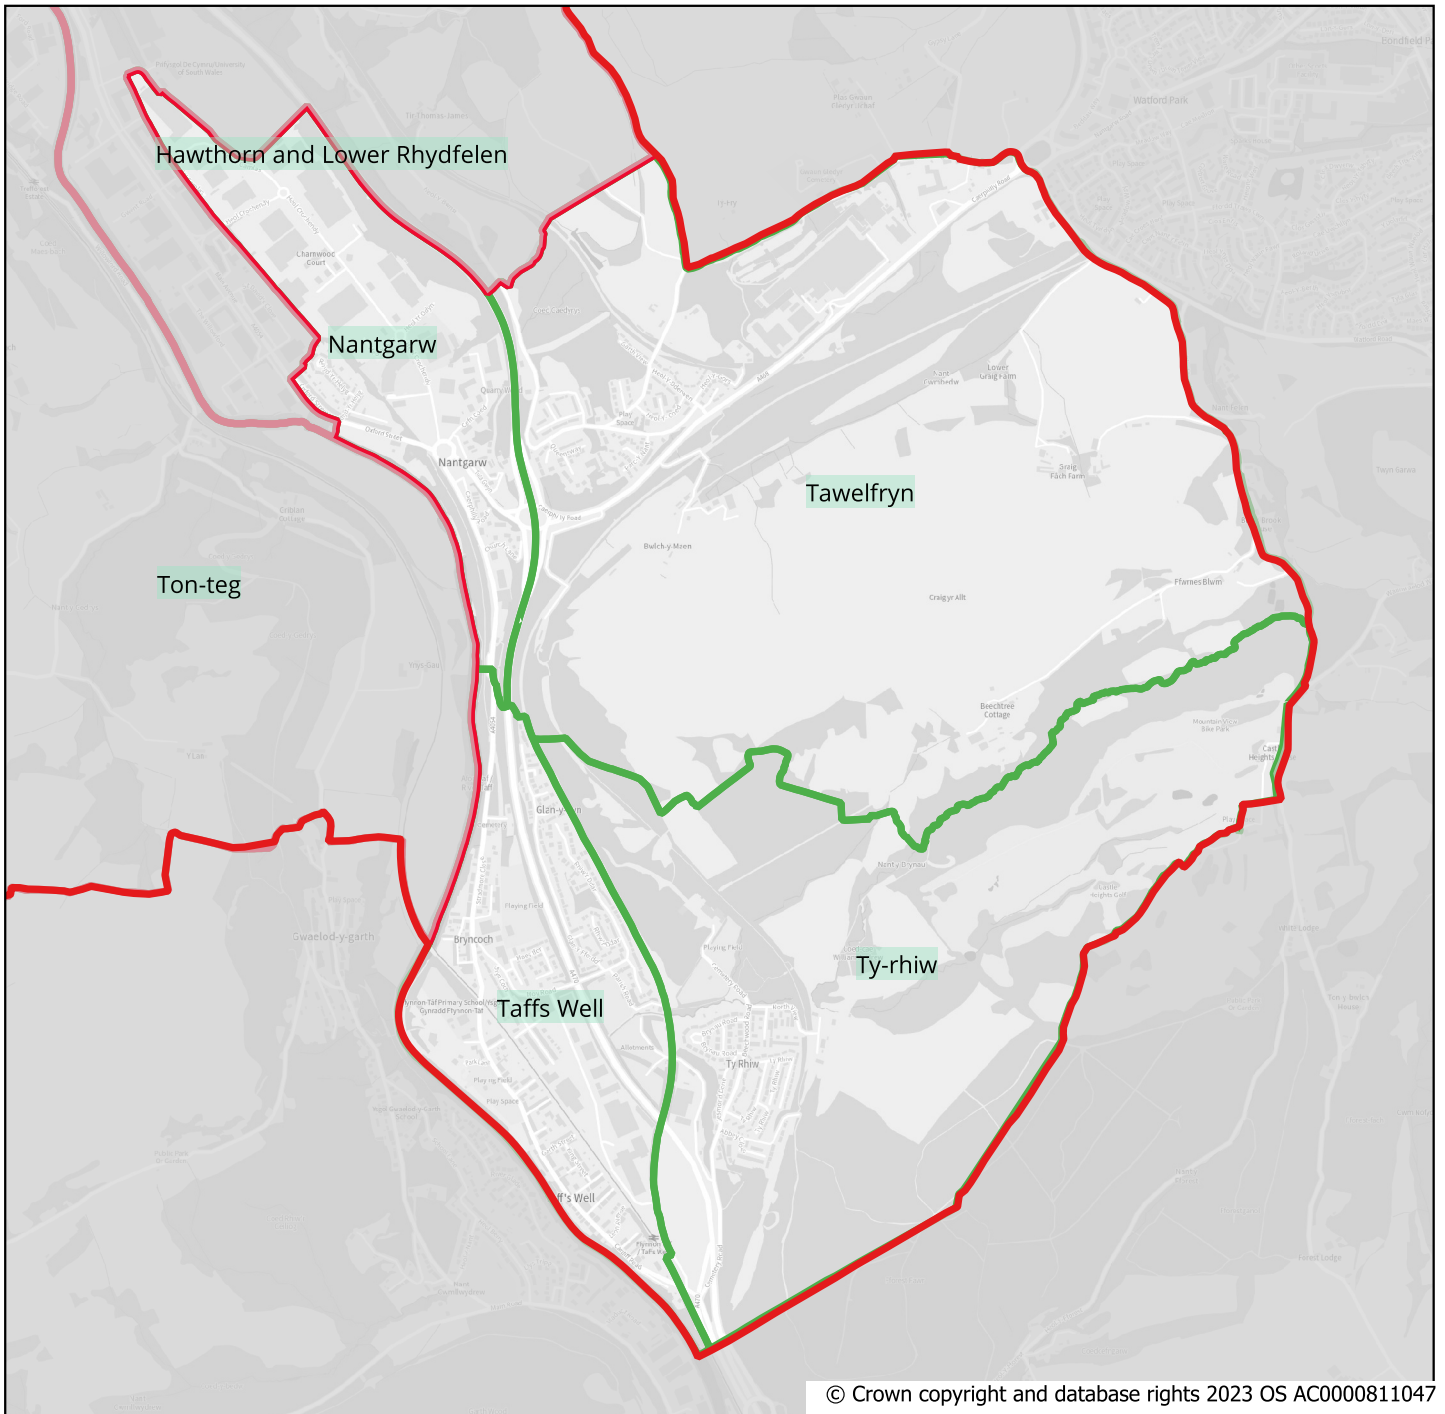

Taffs Well

© Crown copyright and database rights 2023 OS AC0000811047

Ward	Community	Electors23	Electors28
Nantgarw	Taffs Well	274	276
Taffs Well	Taffs Well	1441	1449
Tawelfryn	Taffs Well	539	542
Ty-rhiw	Taffs Well	537	540

0 0.5 1 1.5 km