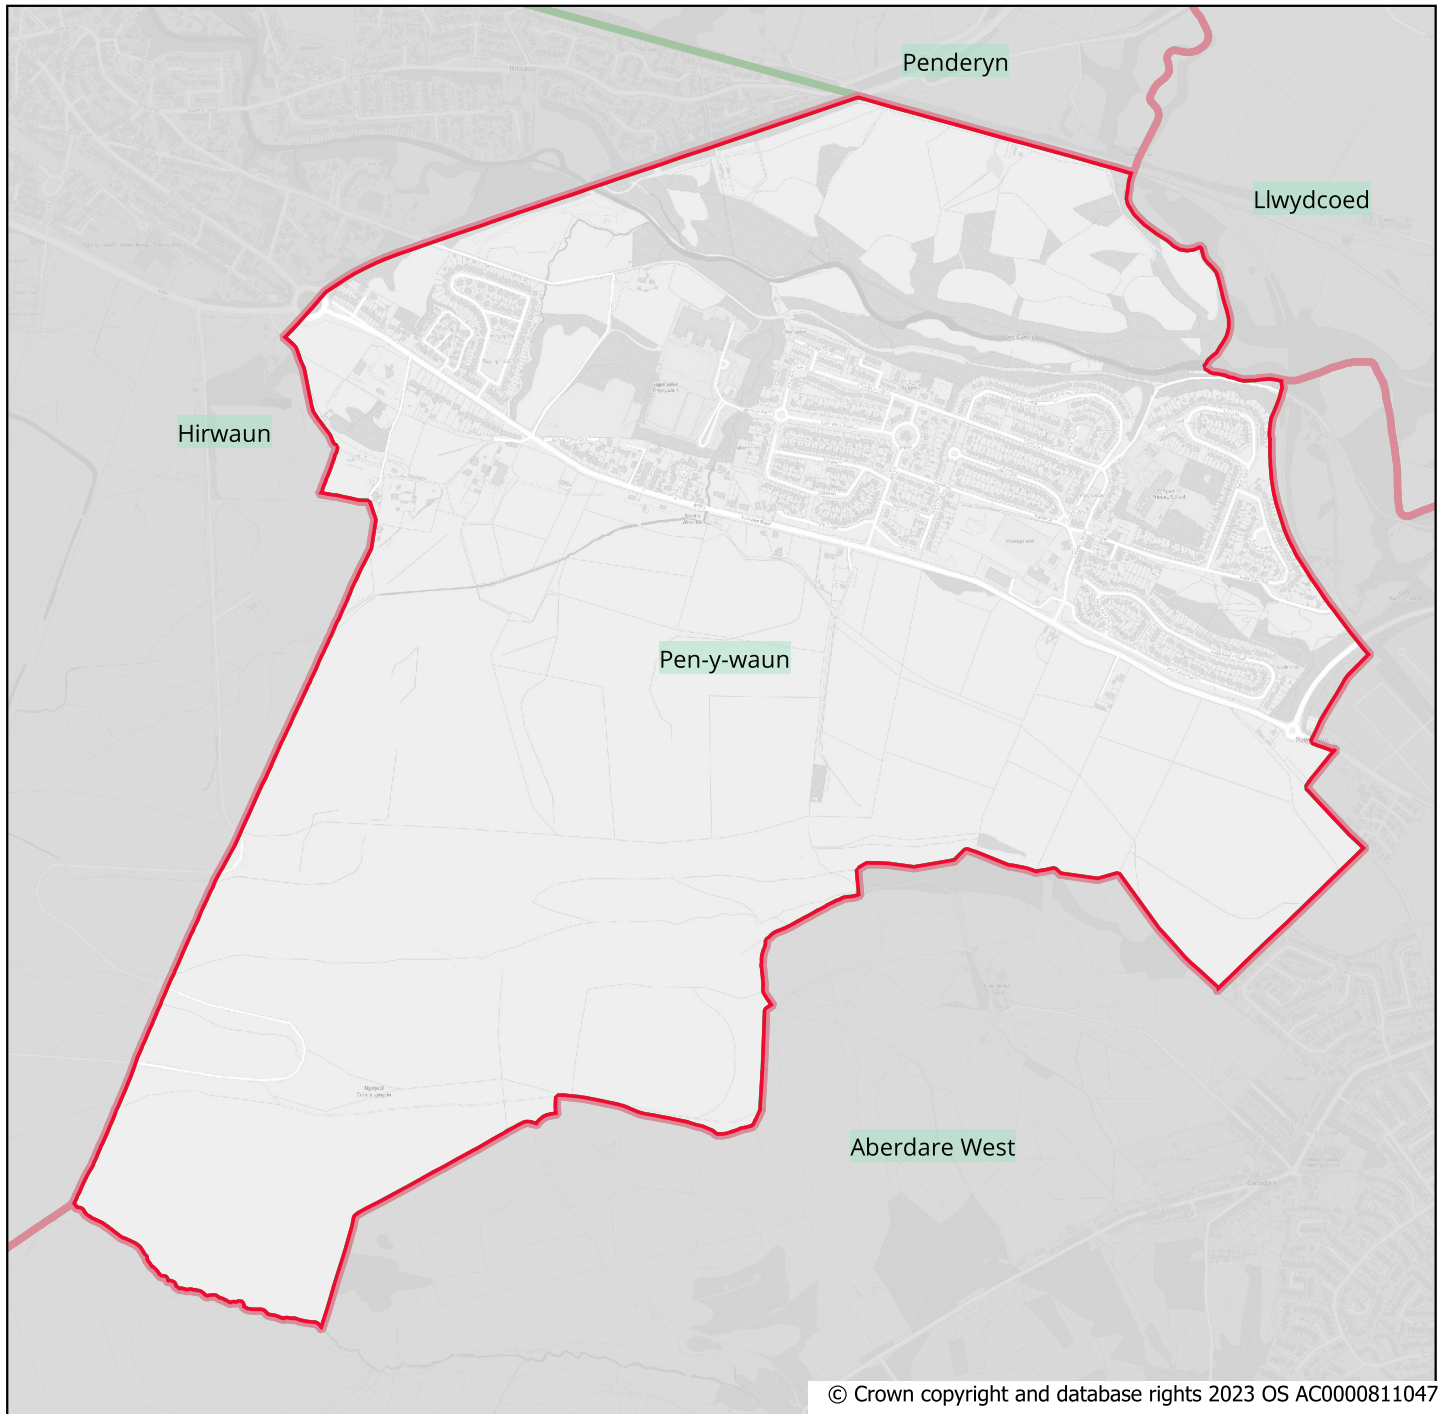

# Pen-y-waun

© Crown copyright and database rights 2023 OS AC0000811047

Ward	Community	Electors23	Electors28
Pen-y-waun	Pen-y-waun	1988	2000

0 0.3 0.6 0.9 km