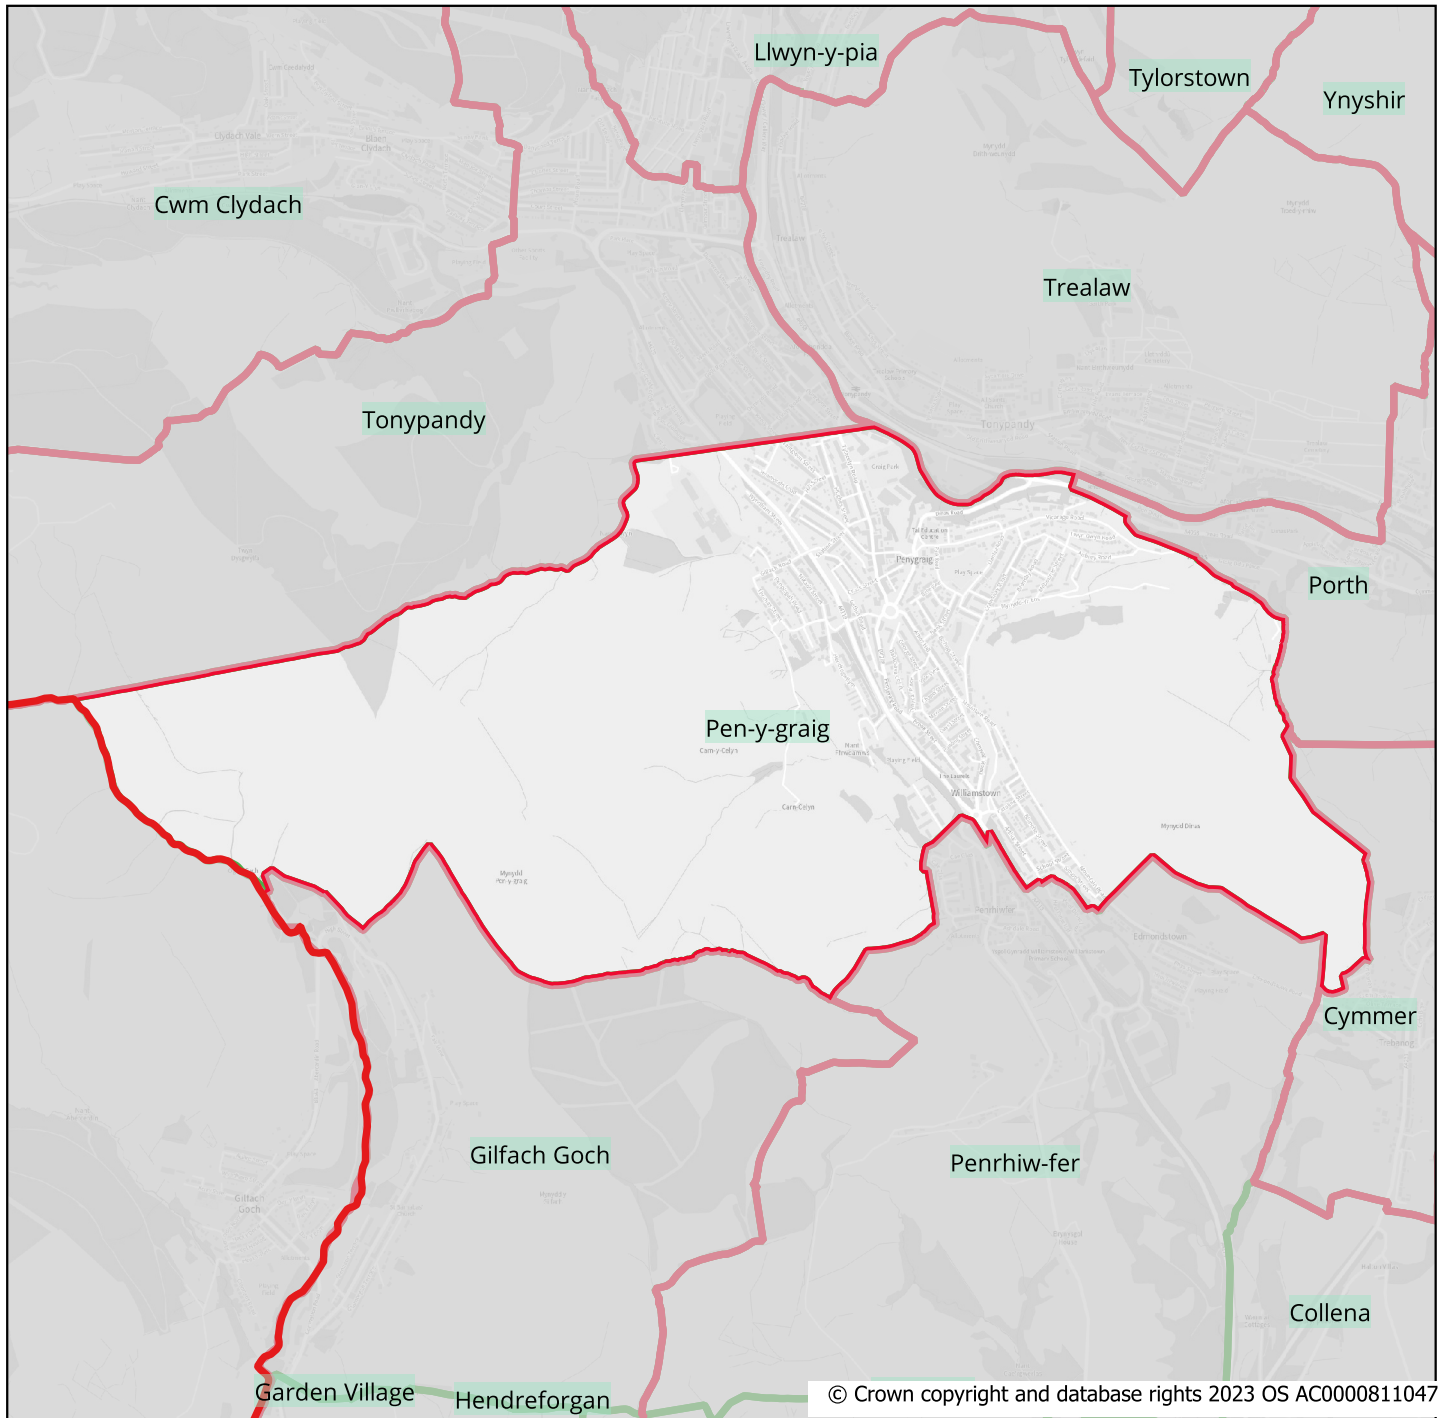

Pen-y-graig

Ward	Community	Electors23	Electors28
Pen-y-graig	Pen-y-graig	4036	4131

0 0.6 1.2 1.8 km