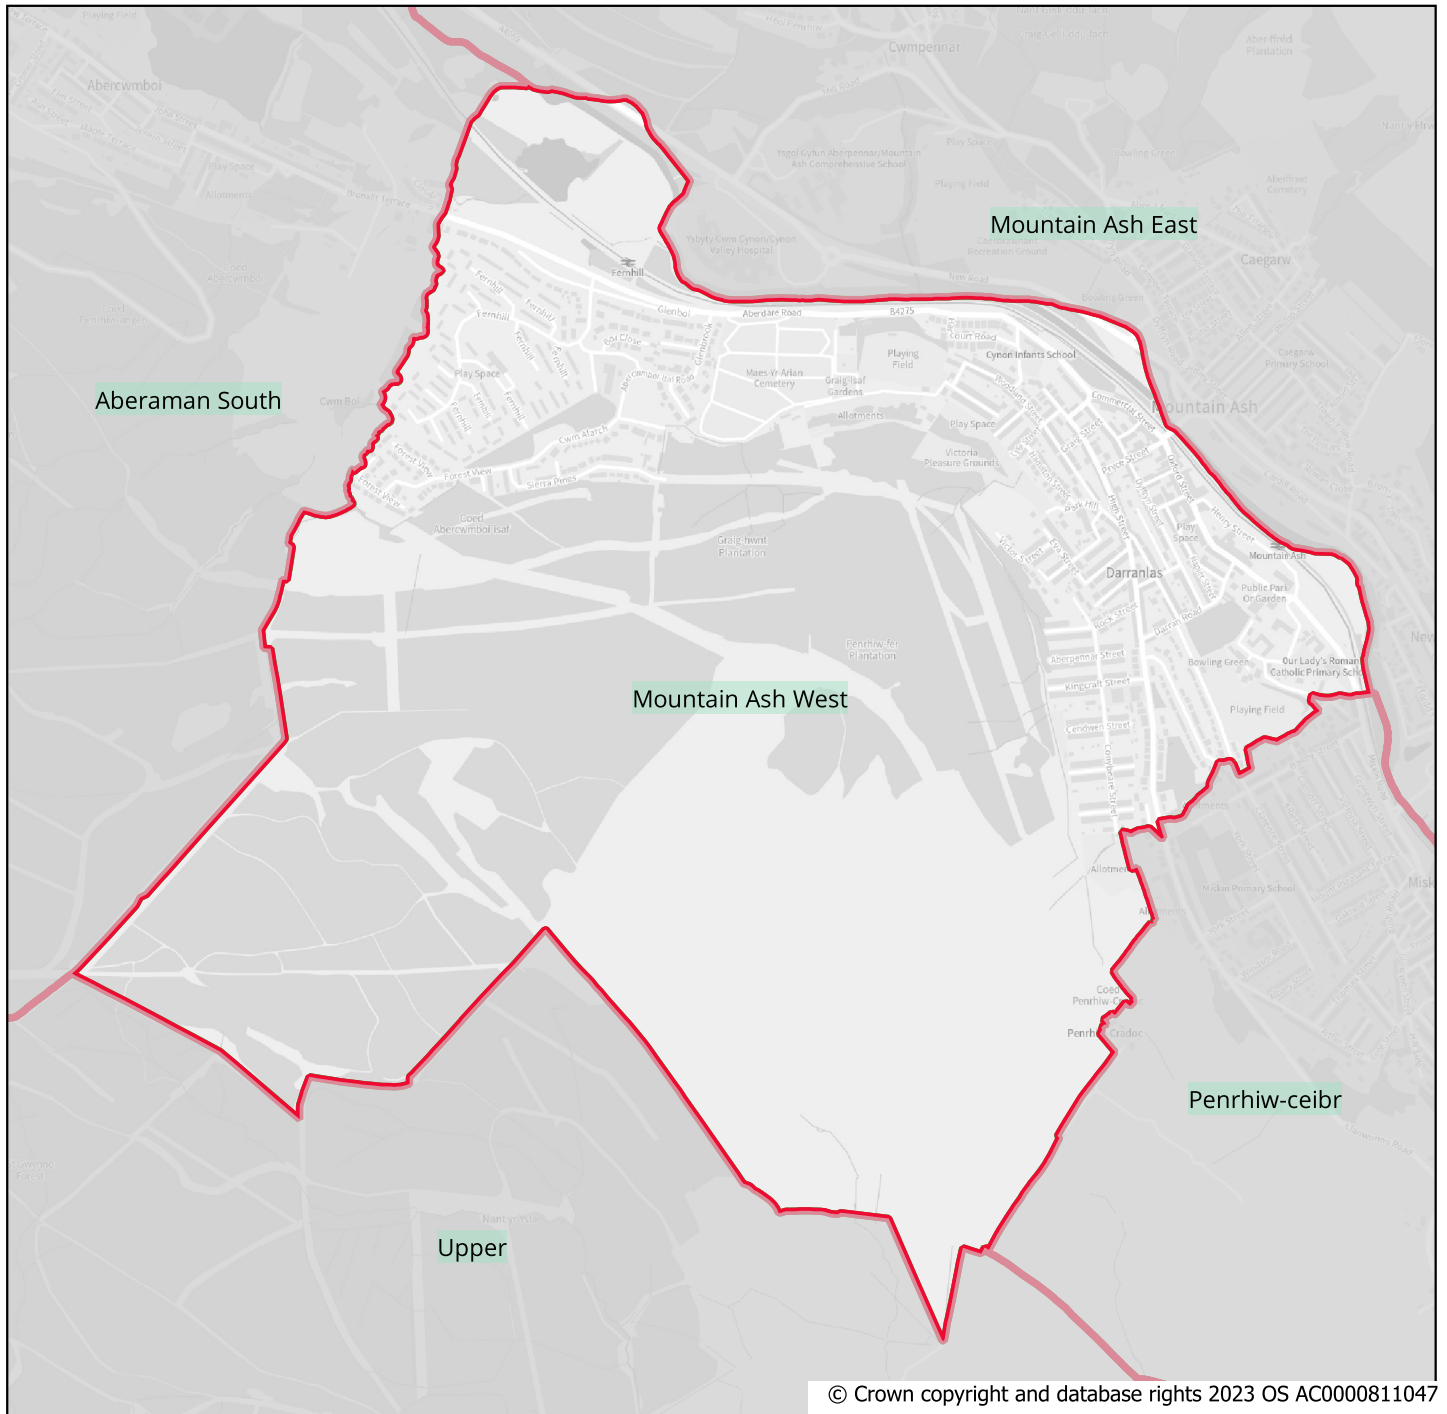

Mountain Ash West

© Crown copyright and database rights 2023 OS AC0000811047

Ward	Community	Electors23	Electors28
Mountain Ash West	Mountain Ash West	3238	3303

0 0.3 0.6 0.9 km