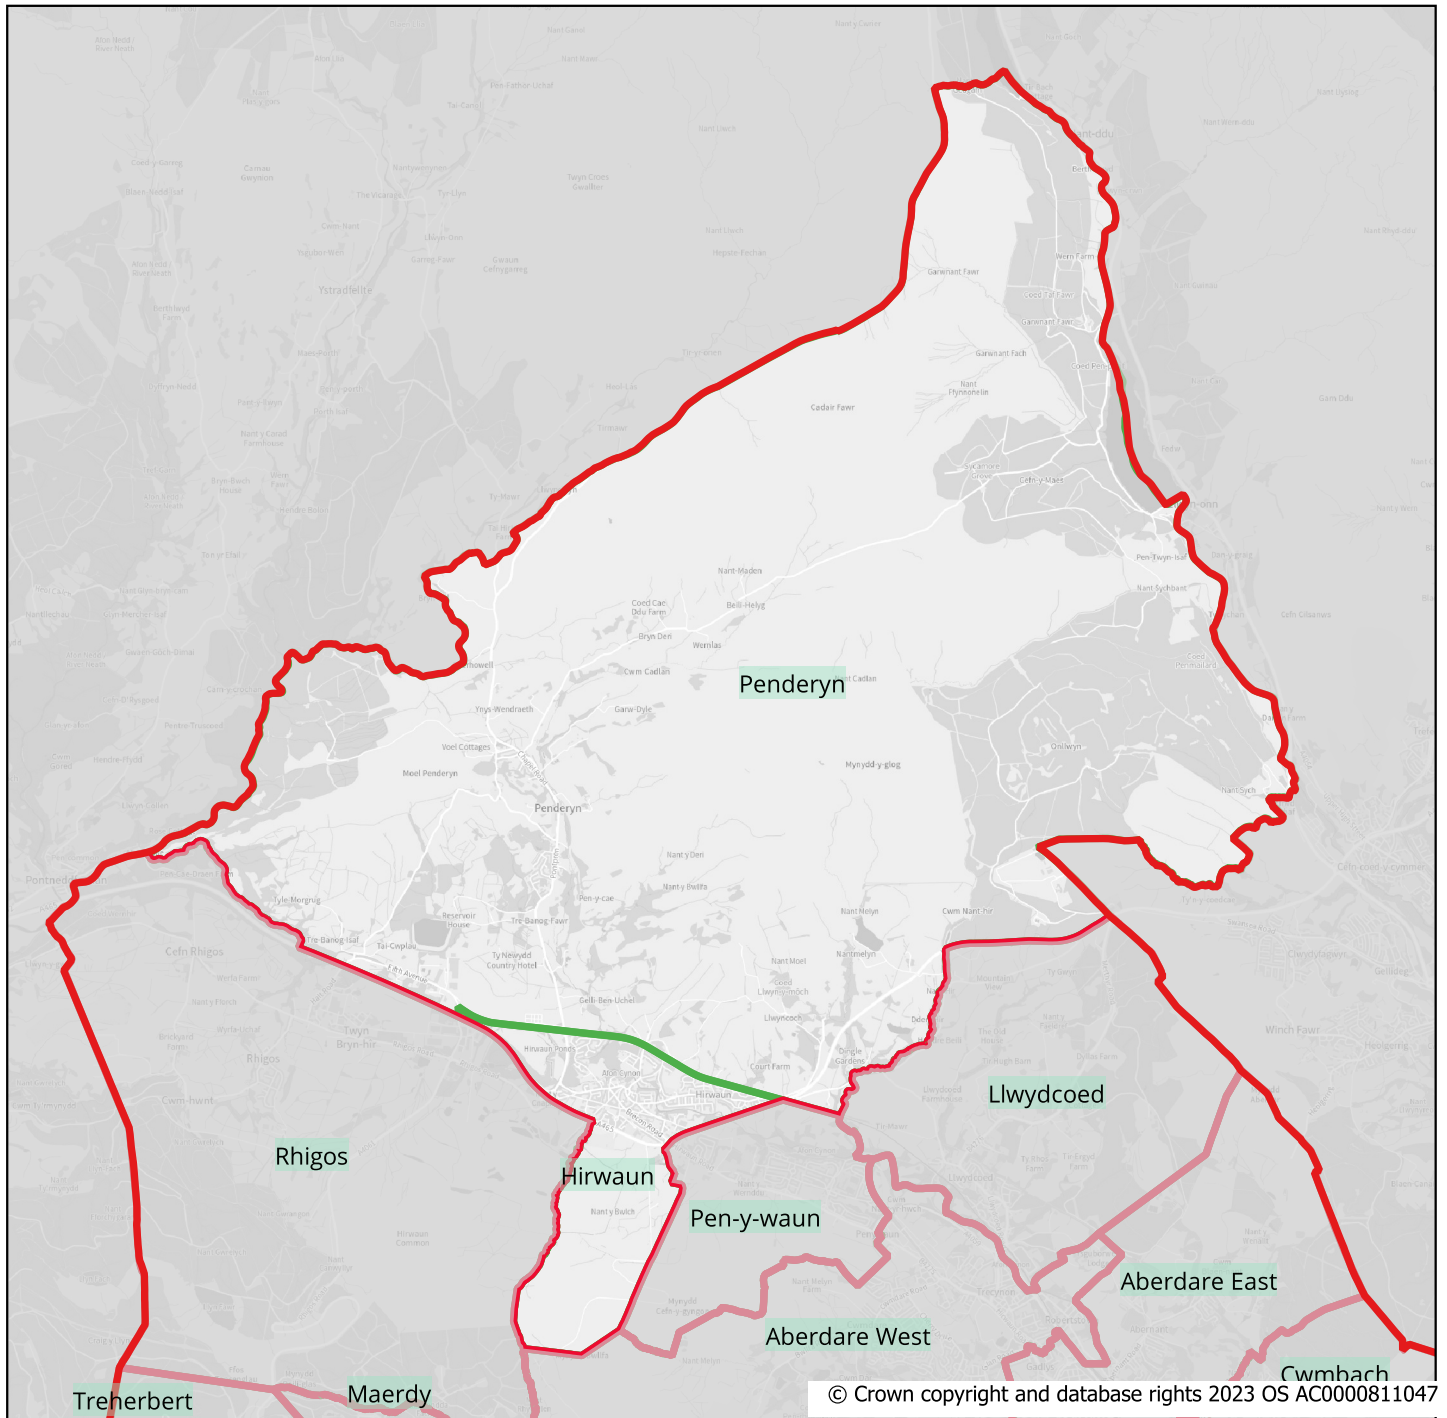

# Hirwaun

Ward	Community	Electors23	Electors28
Hirwaun	Hirwaun	3190	3273
Penderyn	Hirwaun	691	695