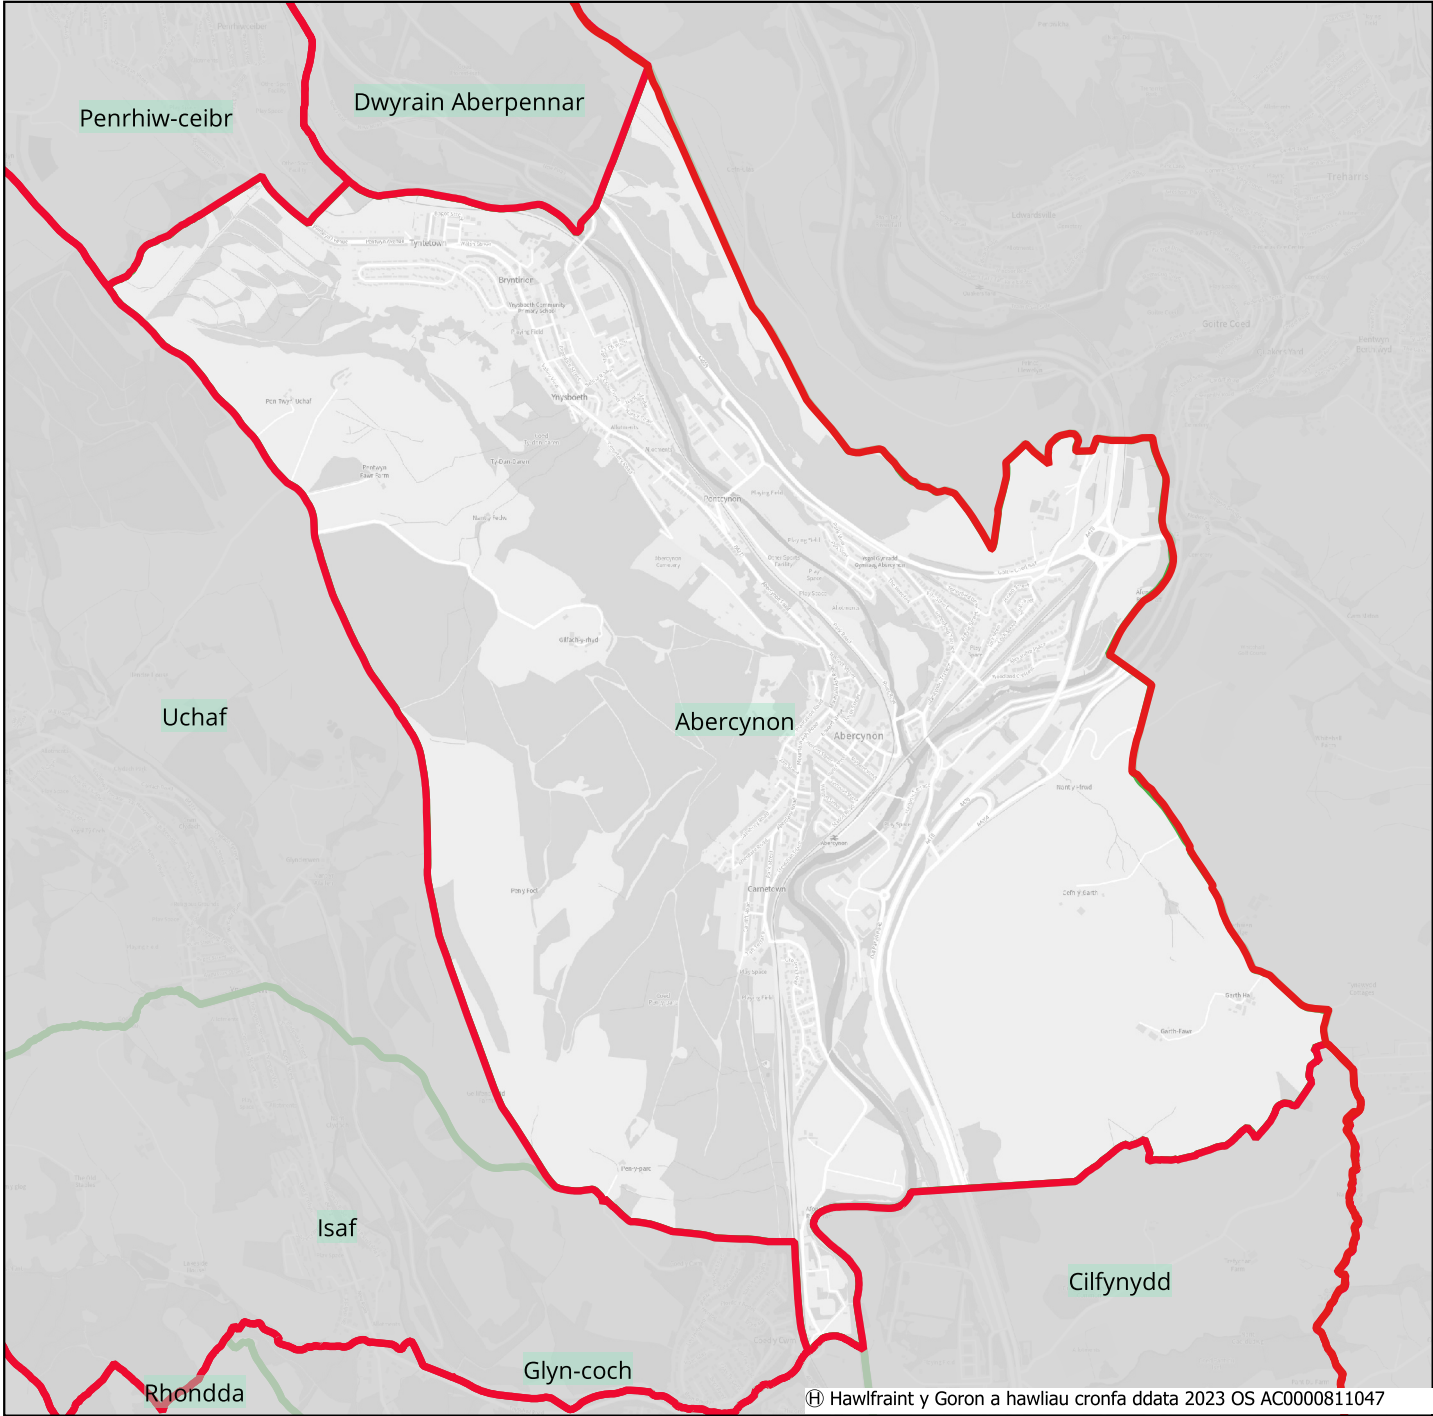

Abercynon

Ward	Cymuned	Etholwyr23	Etholwyr28
Abercynon	Abercynon	4617	4644

0 0.4 0.8 1.2 km