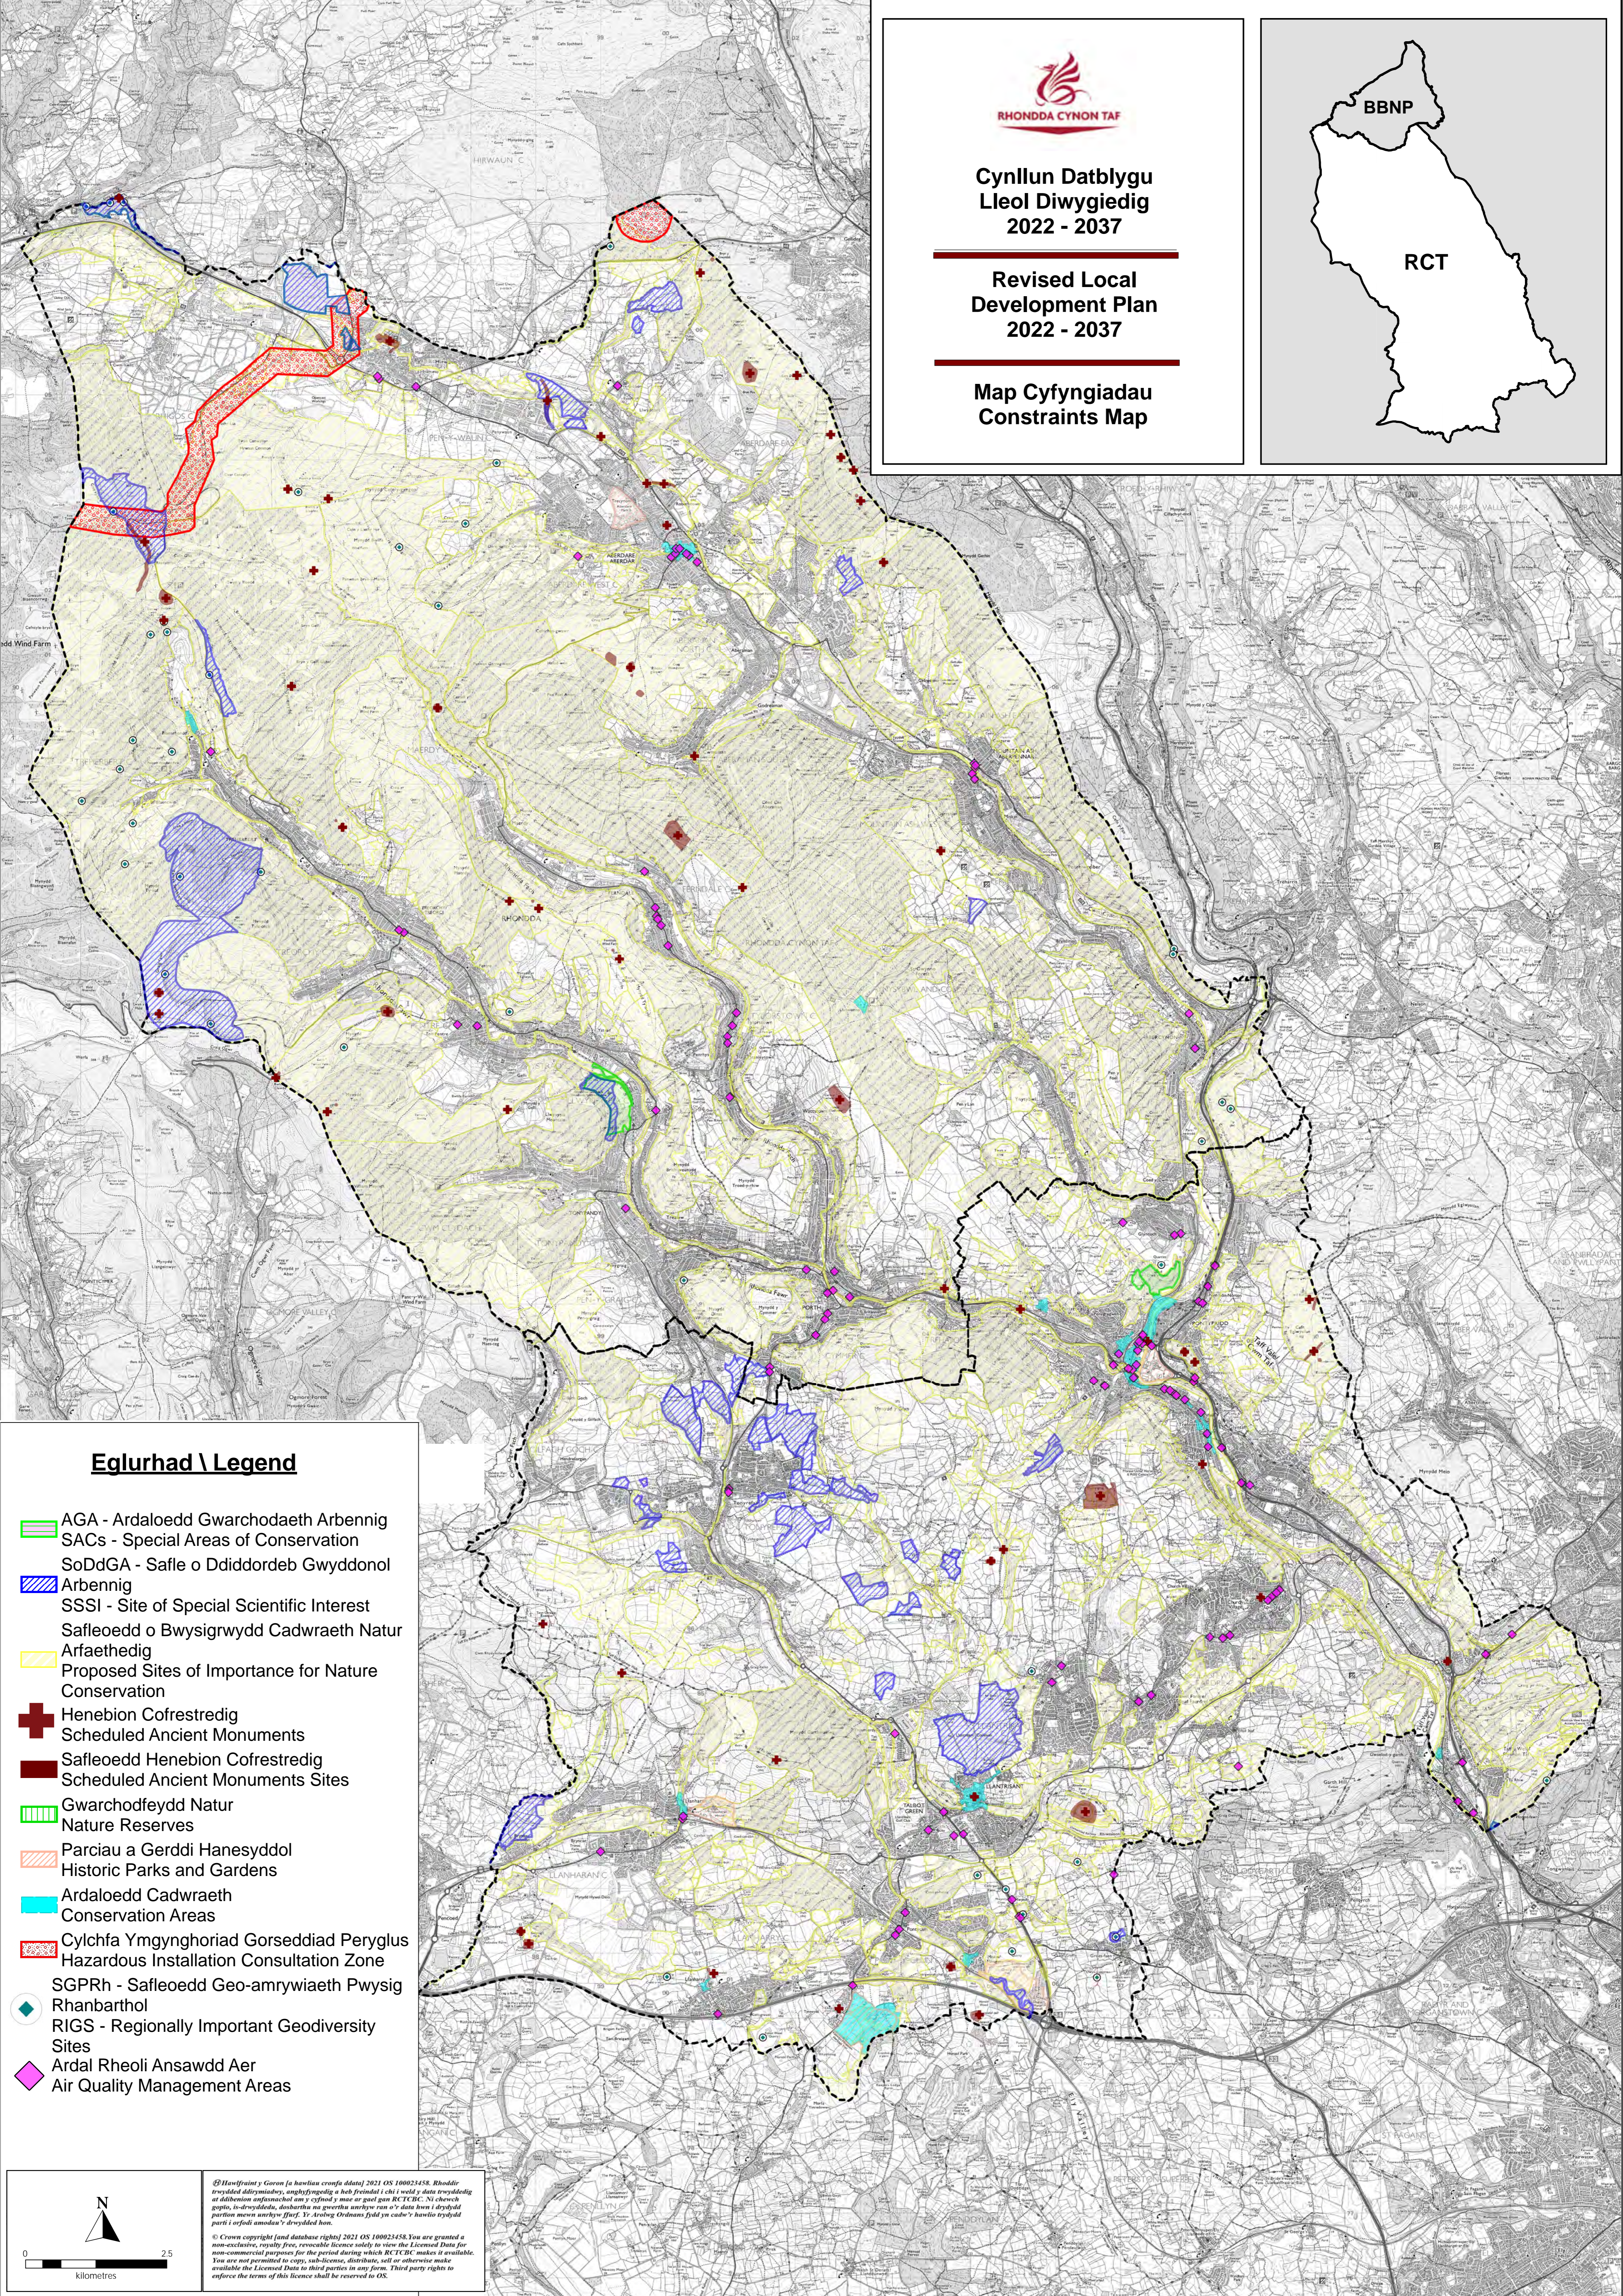

Cynllun Datblygu Lleol Diwygiedig 2022 - 2037

Revised Local Development Plan 2022 - 2037

Map Cyfyngiadau Constraints Map

Eglurhad \ Legend

- AGA - Ardaloedd Gwarchodaeth Arbennig
  SACs - Special Areas of Conservation
- SoDdGA - Safle o Ddiordeb Gwyddonol
  Arbennig
- SSSI - Site of Special Scientific Interest
- Safleoedd o Bwysigrwydd Cadwraeth Natur
  Arfaethedig
  Proposed Sites of Importance for Nature
  Conservation
- Henebion Cofrestredig
  Scheduled Ancient Monuments
- Safleoedd Henebion Cofrestredig
  Scheduled Ancient Monuments Sites
- Gwarchodfeydd Natur
  Nature Reserves
- Parciau a Gerddi Hanesyddol
  Historic Parks and Gardens
- Ardaloedd Cadwraeth
  Conservation Areas
- Cylchfa Ymgynghoriad Gorseddiad Peryglus
  Hazardous Installation Consultation Zone
- SGPRh - Safleoedd Geo-amrywiaeth Pwysig
  Rhanbarthol
- RIGS - Regionally Important Geodiversity
  Sites
- Ardal Rheoli Ansawdd Aer
  Air Quality Management Areas