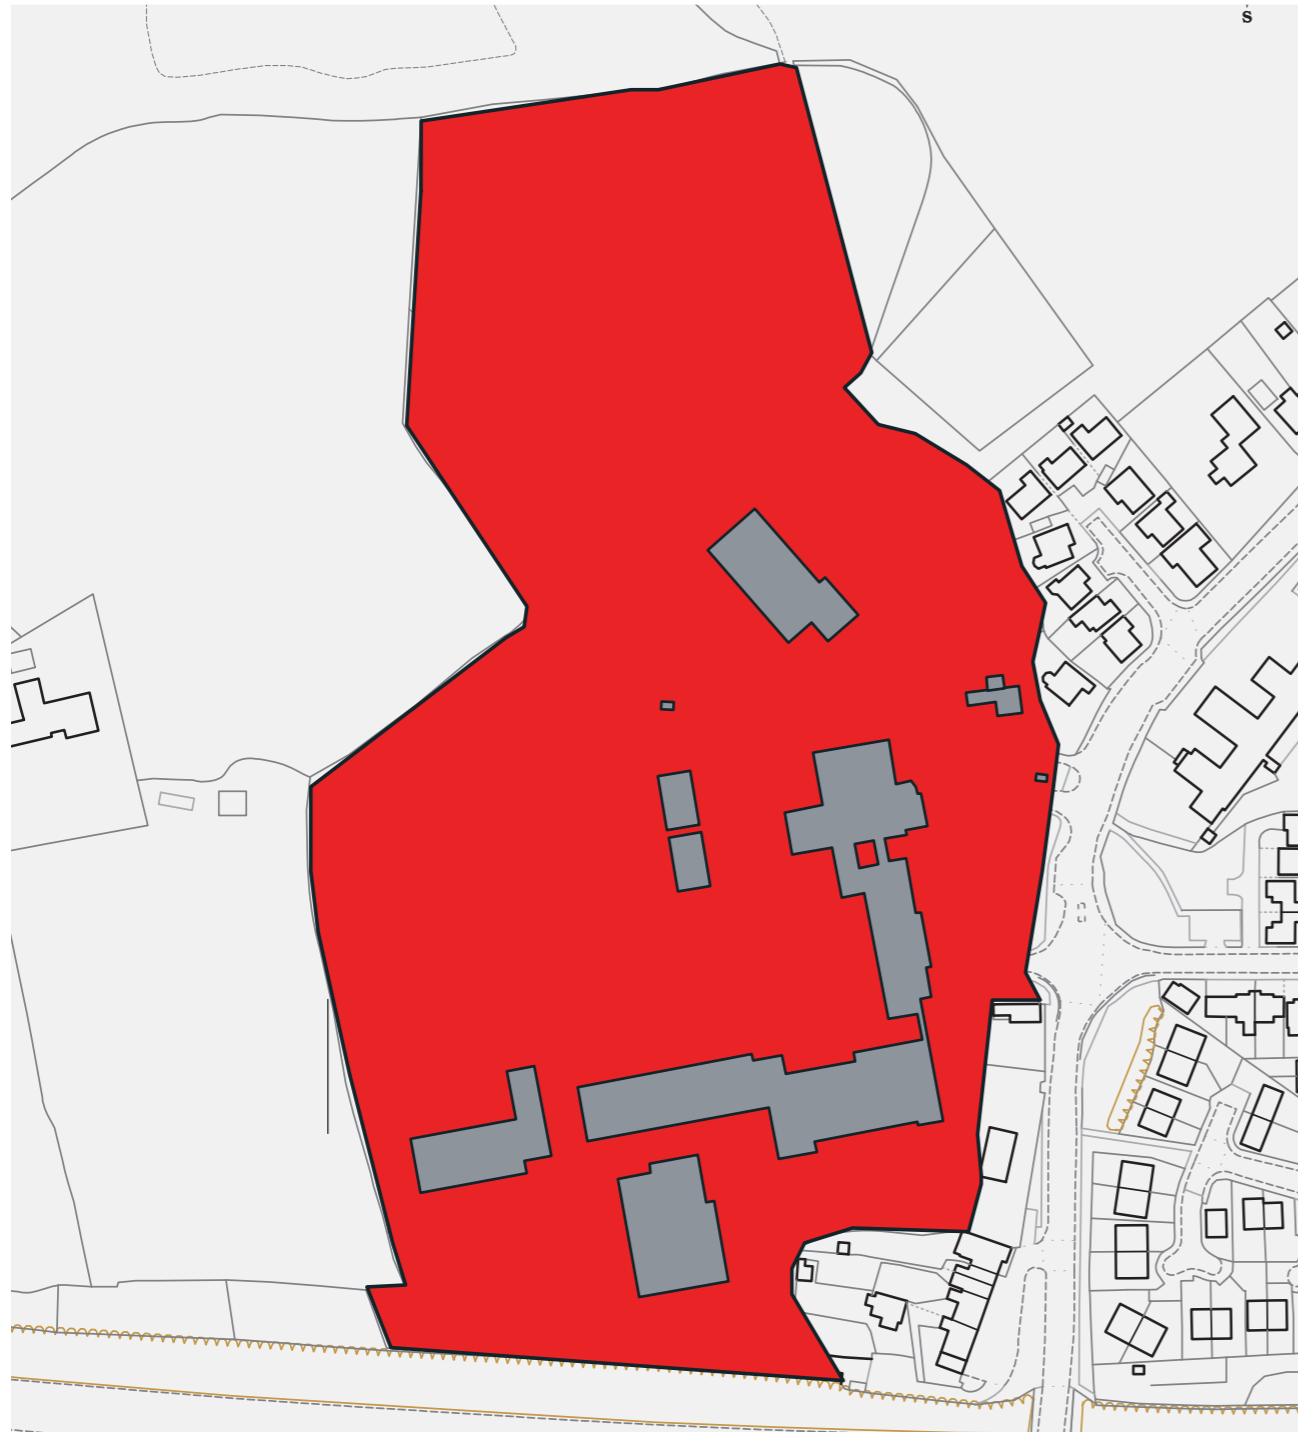

Hysbysiad Cyfreithiol / Legal Notice

RHONDDA CYNON TAF

GORCHYMYN DIOGELU MANNAU CYHOEDDUS (RHEOLI CŴN) 2017

DEDDF YMDDYGIAD GWRTHGYMDEITHASOL, TROSEDDU A PHLISMONA 2014

RHONDDA CYNON TAF

PUBLIC SPACES PROTECTION ORDER (DOG CONTROLS) 2017

ANTI-SOCIAL BEHAVIOUR, CRIME AND POLICING ACT 2014

**Chaiff cŵn ddim bod yn yr ardal yma.
O beidio â dilyn y rheolau yma, mae'n bosibl y
cewch chi hysbysiad cosb benodedig o £100.**

**Dogs are not allowed within this area.
Failure to follow these rules may result in a
fixed penalty notice of £100.**

■ Dim Cŵn | No Dogs

Hawlfraint y goron a hawliau cronfa ddata 2016 Arolwg Ordnans 100023458
Crown copyright and database rights 2016 Ordnance Survey 100023458

Am ragor o wybodaeth, ewch i:

<http://fymhethau.rctcbc.gov.uk/fyRhondda.aspx>

For further information, please visit:

<http://my.rctcbc.gov.uk/myRhondda.aspx>