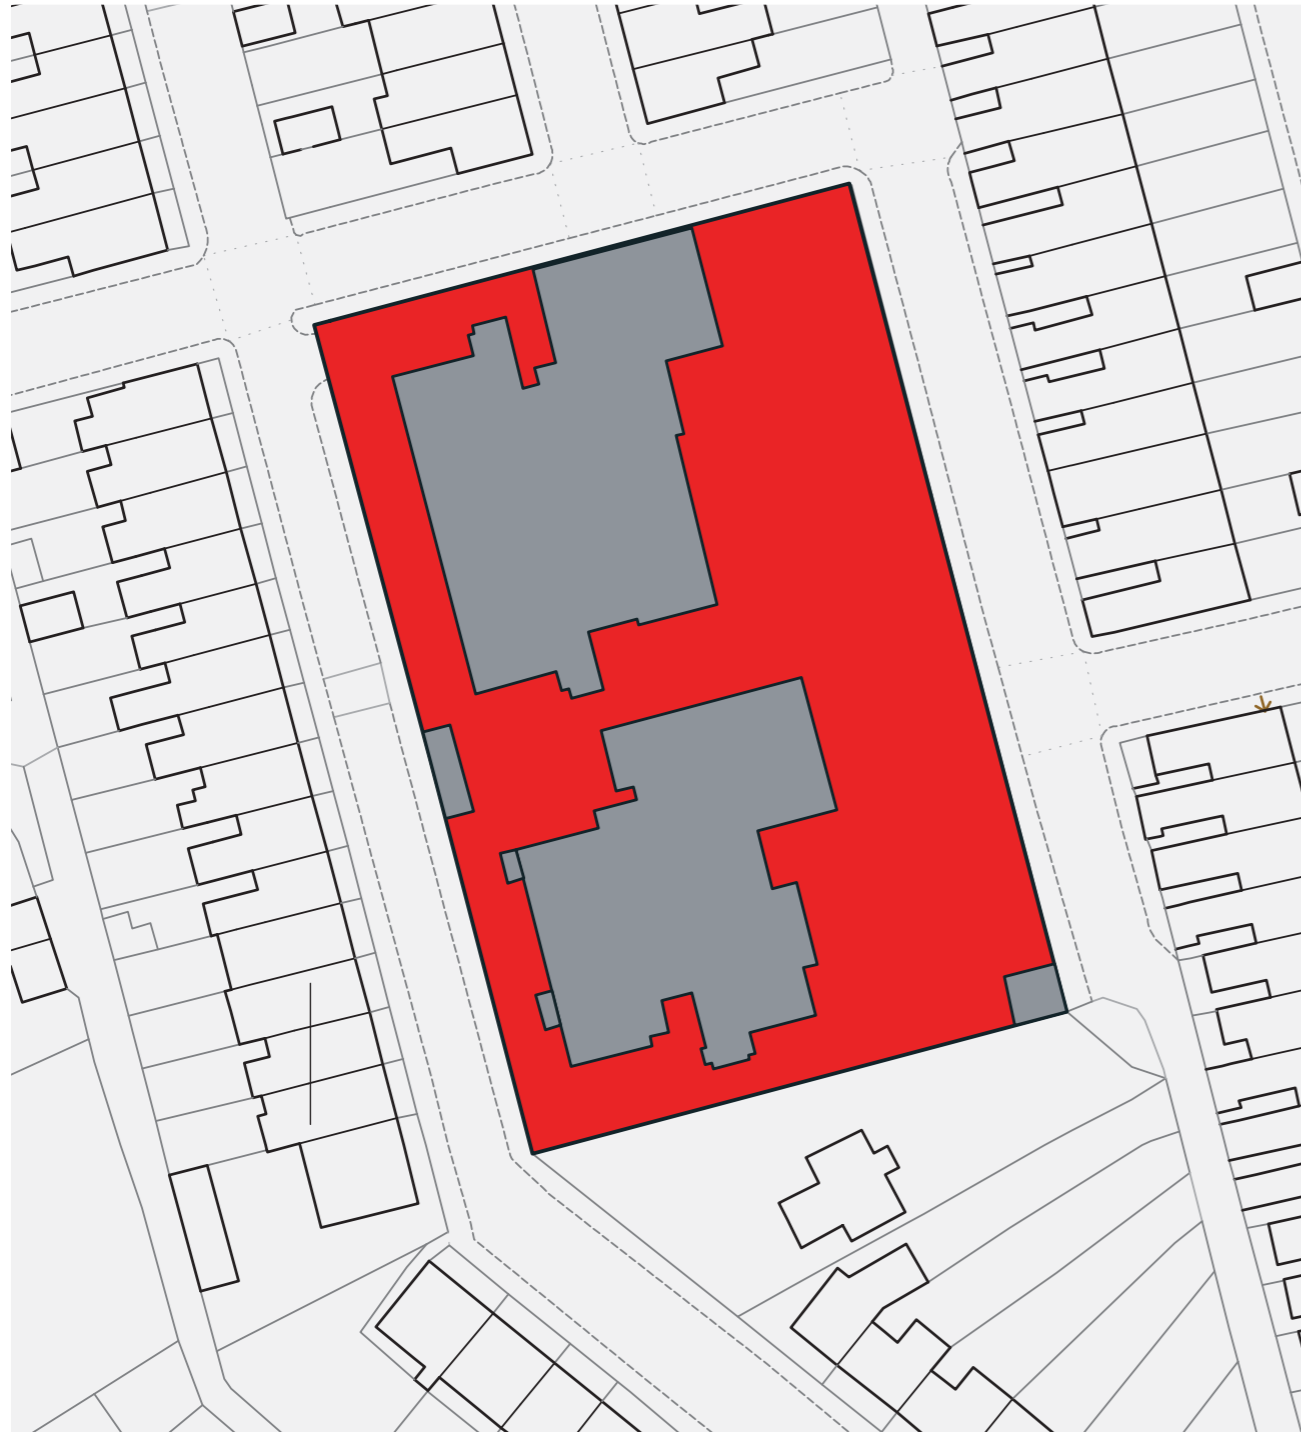

Hysbysiad Cyfreithiol / Legal Notice

RHONDDA CYNON TAF

GORCHYMYN DIOGELU MANNAU CYHOEDDUS (RHEOLI CŴN) 2017

DEDDF YMDDYGIAD GWRTHGYMDEITHASOL, TROSEDDU A PHLISMONA 2014

RHONDDA CYNON TAF

PUBLIC SPACES PROTECTION ORDER (DOG CONTROLS) 2017

ANTI-SOCIAL BEHAVIOUR, CRIME AND POLICING ACT 2014

**Chaiff cŵn ddim bod yn yr ardal yma.
O beidio â dilyn y rheolau yma, mae'n bosibl y
cewch chi hysbysiad cosb benodedig o £100.**

**Dogs are not allowed within this area.
Failure to follow these rules may result in a
fixed penalty notice of £100.**

■ Dim Cŵn | No Dogs

Hawlfraint y goron a hawliau cronfa ddata 2016 Arolwg Ordnans 100023458
Crown copyright and database rights 2016 Ordnance Survey 100023458

Am ragor o wybodaeth, ewch i:

<http://fymhethau.rctcbc.gov.uk/fyRhondda.aspx>

For further information, please visit:

<http://my.rctcbc.gov.uk/myRhondda.aspx>