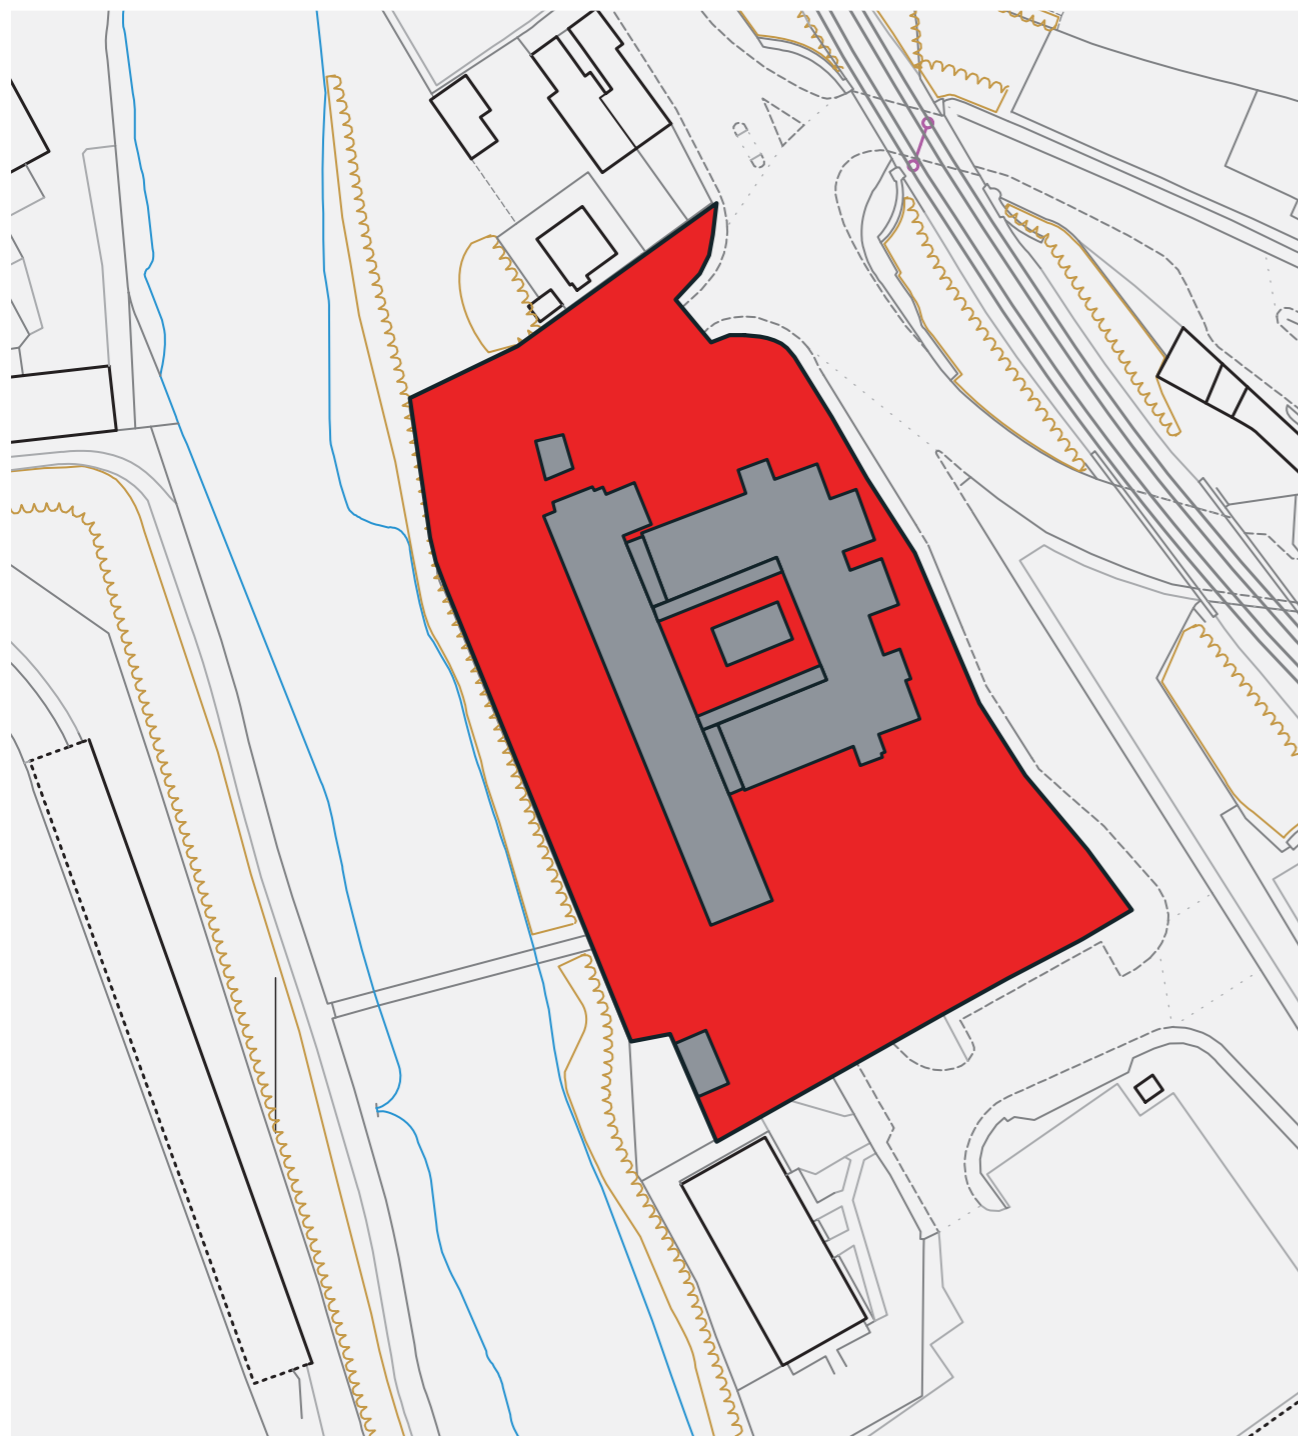

Ysgol Gynradd Gymraeg Evan James

RHONDDA CYNON TAF

Hysbysiad Cyfreithiol / Legal Notice

RHONDDA CYNON TAF

GORCHYMYN DIOGELU MANNAU CYHOEDDUS (RHEOLI CŴN) 2017

DEDDF YMDDYGIAD GWRTHGYMDEITHASOL, TROSEDDU A PHLISMONA 2014

RHONDDA CYNON TAF

PUBLIC SPACES PROTECTION ORDER (DOG CONTROLS) 2017

ANTI-SOCIAL BEHAVIOUR, CRIME AND POLICING ACT 2014

**Chaiff cŵn ddim bod yn yr ardal yma.
O beidio â dilyn y rheolau yma, mae'n bosibl y
cewch chi hysbysiad cosb benodedig o £100.**

**Dogs are not allowed within this area.
Failure to follow these rules may result in a
fixed penalty notice of £100.**

■ Dim Cŵn | No Dogs

Hawlfraint y goron a hawliau cronfa ddata 2016 Arolwg Ordnans 100023458
Crown copyright and database rights 2016 Ordnance Survey 100023458

Am ragor o wybodaeth, ewch i:

<http://fymhethau.rctcbc.gov.uk/fyRhondda.aspx>

For further information, please visit:

<http://my.rctcbc.gov.uk/myRhondda.aspx>