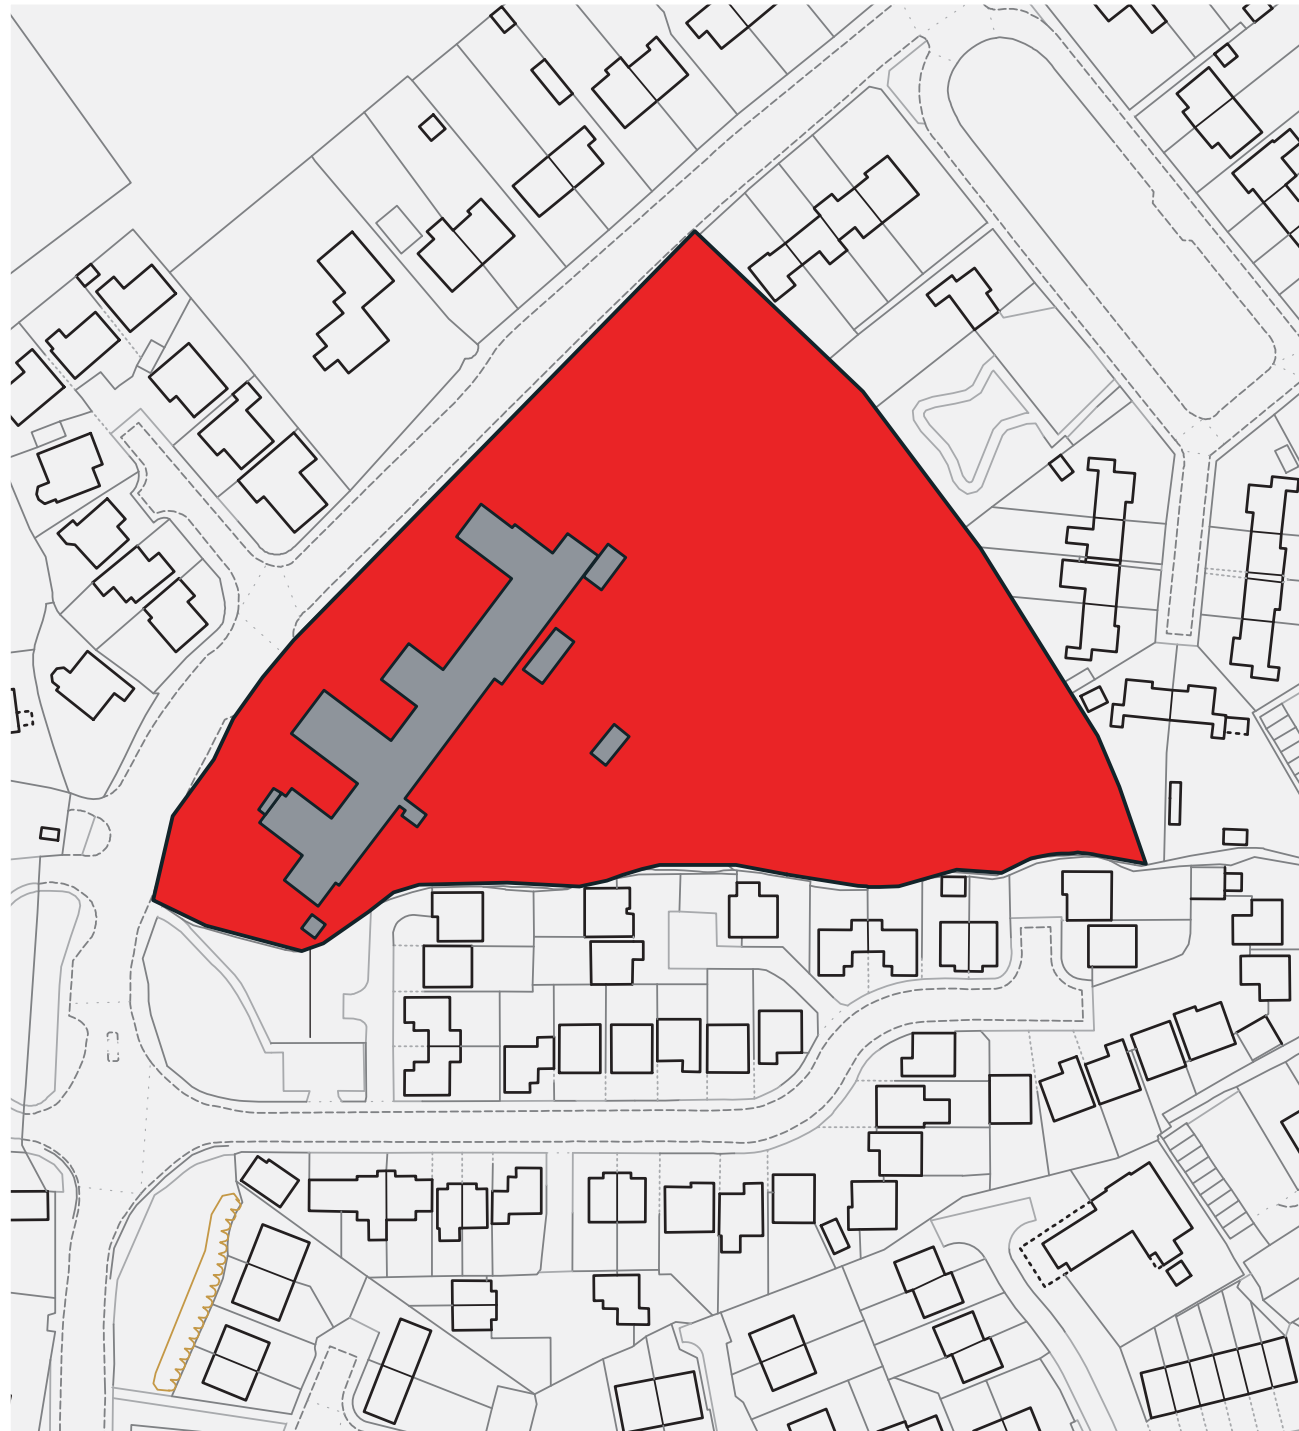

Ysgol Gynradd Llanhari Llanhari Primary School

RHONDDA CYNON TAF

Hysbysiad Cyfreithiol / Legal Notice

RHONDDA CYNON TAF

GORCHYMYN DIOGELU MANNAU CYHOEDDUS (RHEOLI CŴN) 2017

DEDDF YMDDYGIAD GWRTHGYMDEITHASOL, TROSEDDU A PHLISMONA 2014

RHONDDA CYNON TAF

PUBLIC SPACES PROTECTION ORDER (DOG CONTROLS) 2017

ANTI-SOCIAL BEHAVIOUR, CRIME AND POLICING ACT 2014

**Chaiff cŵn ddim bod yn yr ardal yma.
O beidio â dilyn y rheolau yma, mae'n bosibl y
cewch chi hysbysiad cosb benodedig o £100.**

**Dogs are not allowed within this area.
Failure to follow these rules may result in a
fixed penalty notice of £100.**

■ Dim Cŵn | No Dogs

Hawlfraint y goron a hawliau cronfa ddata 2016 Arolwg Ordnans 100023458
Crown copyright and database rights 2016 Ordnance Survey 100023458

Am ragor o wybodaeth, ewch i:

<http://fymhethau.rctcbc.gov.uk/fyRhondda.aspx>

For further information, please visit:

<http://my.rctcbc.gov.uk/myRhondda.aspx>