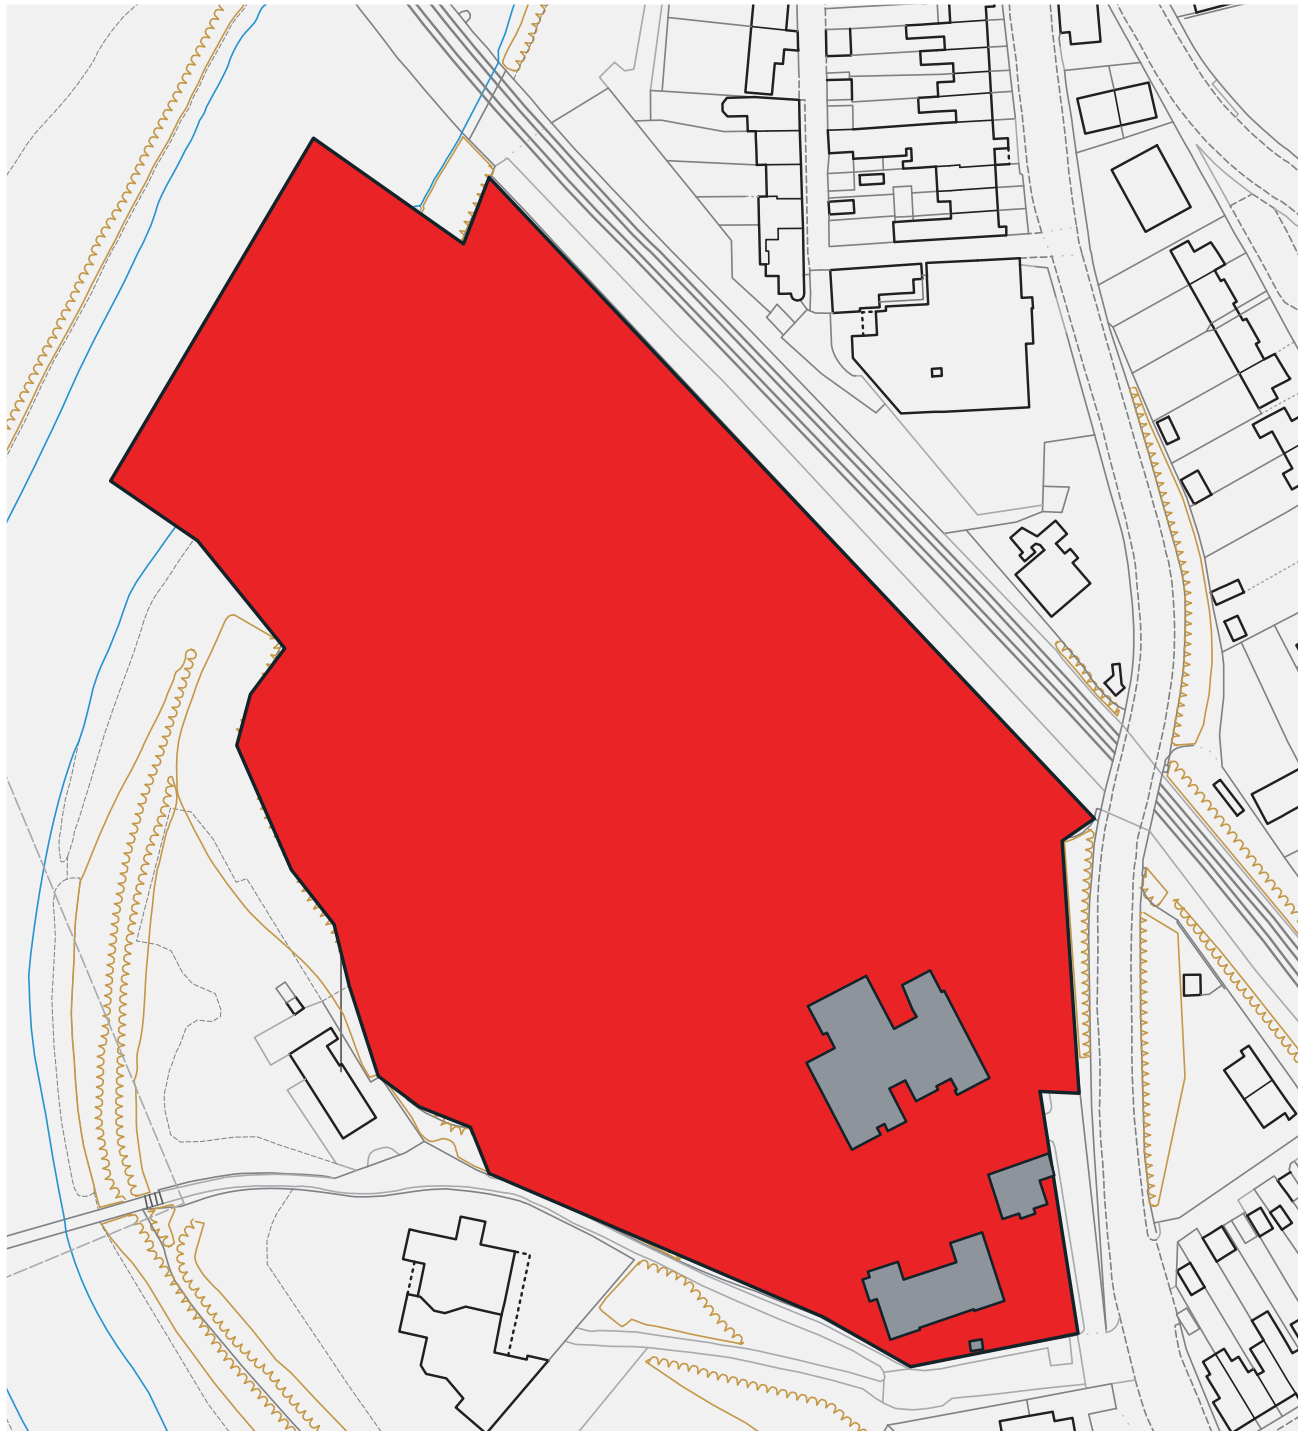

Ysgol Gynradd Ffynnon Taf Ffynnon Taf Primary School

RHONDDA CYNON TAF

Hysbysiad Cyfreithiol / Legal Notice

RHONDDA CYNON TAF
GORCHYMYN DIOGELU MANNAU CYHOEDDUS (RHEOLI CŴN) 2017
DEDDF YMDDYGIAD GWRTHGYMDEITHASOL, TROSEDDU A PHLISMONA 2014

RHONDDA CYNON TAF
PUBLIC SPACES PROTECTION ORDER (DOG CONTROLS) 2017
ANTI-SOCIAL BEHAVIOUR, CRIME AND POLICING ACT 2014

**Chaiff cŵn ddim bod yn yr ardal yma.
O beidio â dilyn y rheolau yma, mae'n bosibl y
cewch chi hysbysiad cosb benodedig o £100.**

**Dogs are not allowed within this area.
Failure to follow these rules may result in a
fixed penalty notice of £100.**

■ Dim Cŵn | No Dogs

Hawlfraint y goron a hawliau cronfa ddata 2016 Arolwg Ordnans 100023458
Crown copyright and database rights 2016 Ordnance Survey 100023458

Am ragor o wybodaeth, ewch i:
<http://fymhethau.rctcbc.gov.uk/fyRhondda.aspx>

For further information, please visit:
<http://my.rctcbc.gov.uk/myRhondda.aspx>