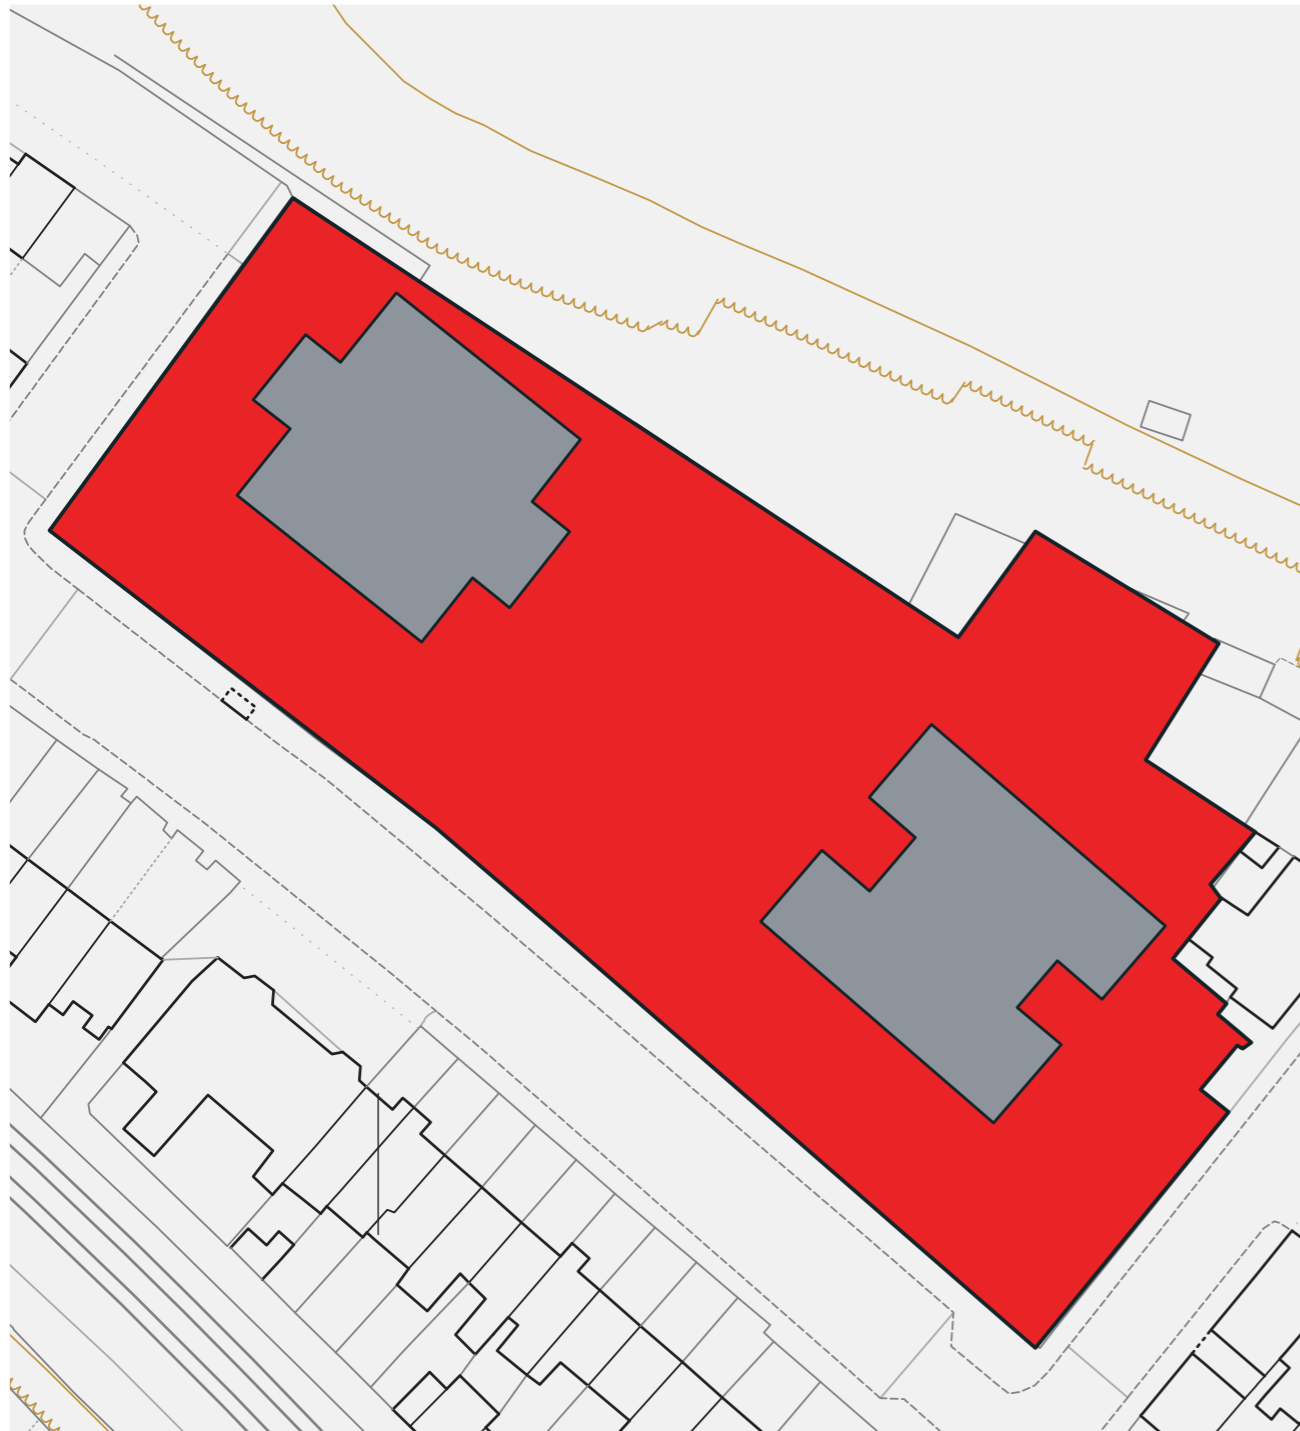

Ysgol Gynradd Parc Lewis Parc Lewis Primary School

RHONDDA CYNON TAF

Hysbysiad Cyfreithiol / Legal Notice

RHONDDA CYNON TAF

GORCHYMYN DIOGELU MANNAU CYHOEDDUS (RHEOLI CŴN) 2017

DEDDF YMDDYGIAD GWRTHGYMDEITHASOL, TROSEDDU A PHLISMONA 2014

RHONDDA CYNON TAF

PUBLIC SPACES PROTECTION ORDER (DOG CONTROLS) 2017

ANTI-SOCIAL BEHAVIOUR, CRIME AND POLICING ACT 2014

**Chaiff cŵn ddim bod yn yr ardal yma.
O beidio â dilyn y rheolau yma, mae'n bosibl y
cewch chi hysbysiad cosb benodedig o £100.**

**Dogs are not allowed within this area.
Failure to follow these rules may result in a
fixed penalty notice of £100.**

■ Dim Cŵn | No Dogs

Hawlfraint y goron a hawliau cronfa ddata 2016 Arolwg Ordnans 100023458
Crown copyright and database rights 2016 Ordnance Survey 100023458

Am ragor o wybodaeth, ewch i:

<http://fymhethau.rctcbc.gov.uk/fyRhondda.aspx>

For further information, please visit:

<http://my.rctcbc.gov.uk/myRhondda.aspx>