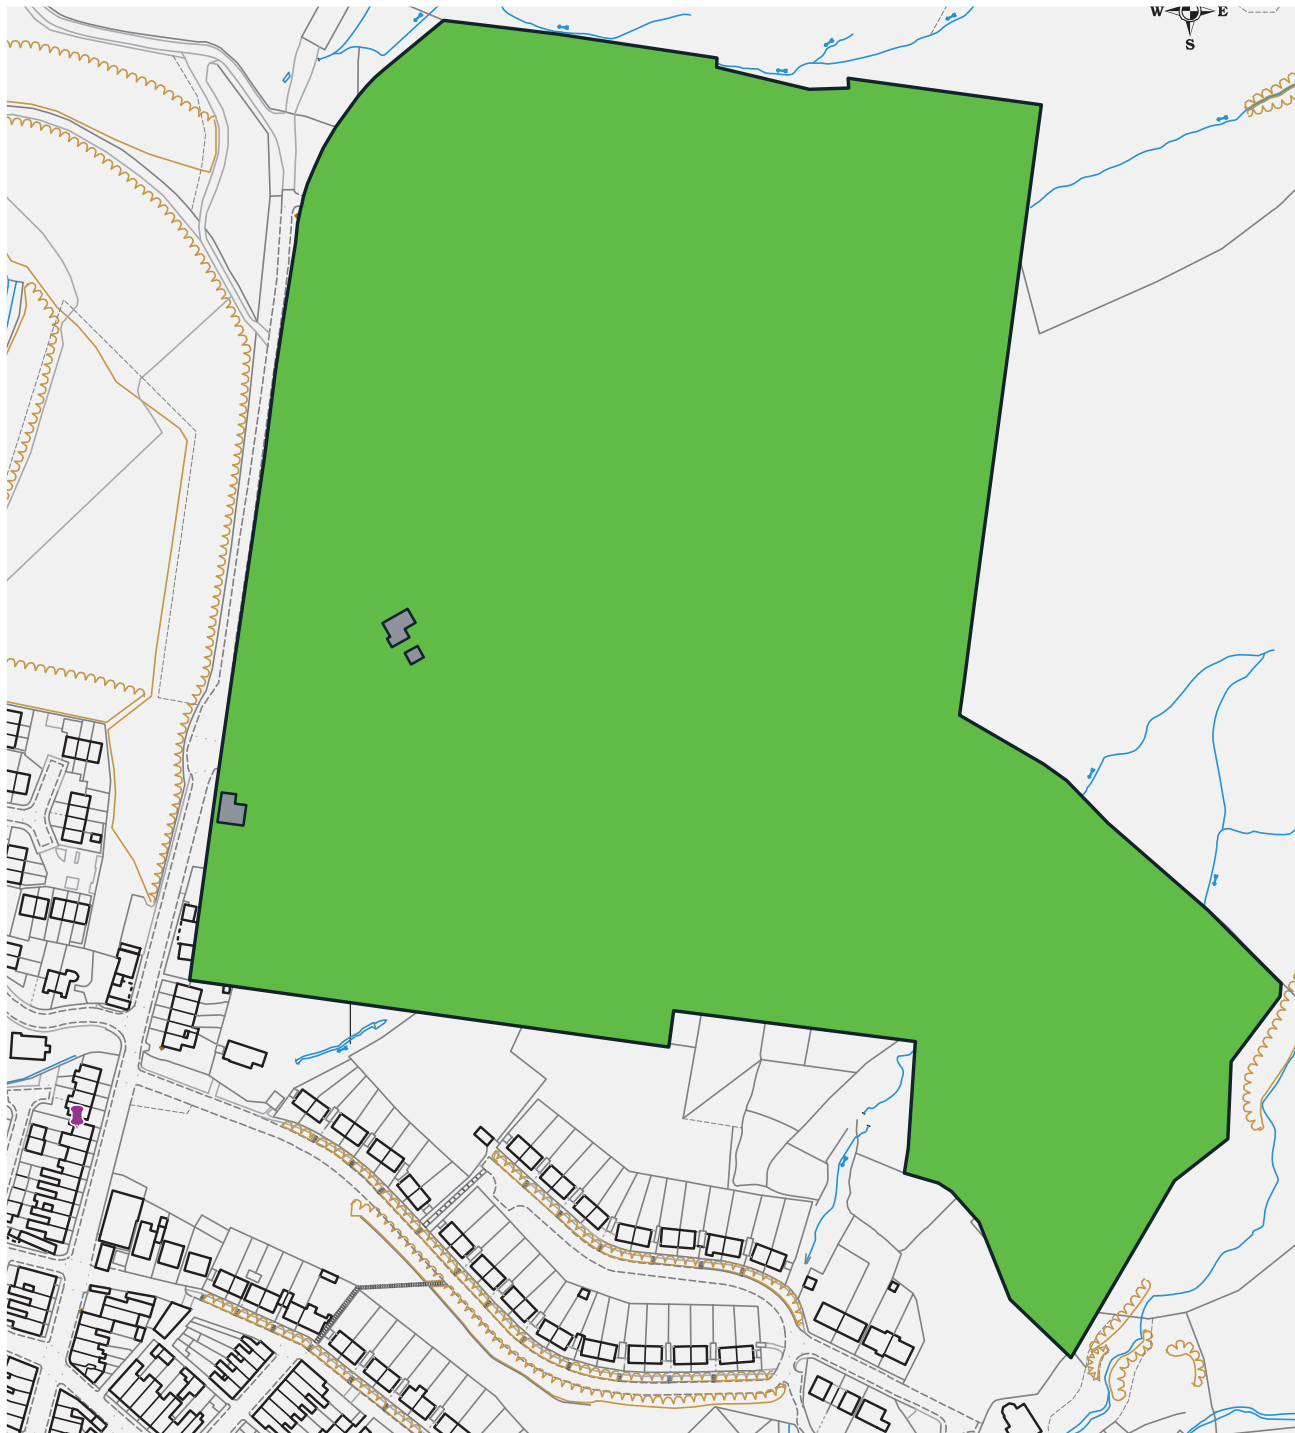

Mynwent Treorci Treorchy Cemetery

RHONDDA CYNON TAF

Hysbysiad Cyfreithiol / Legal Notice

RHONDDA CYNON TAF

GORCHYMYN DIOGELU MANNAU CYHOEDDUS (RHEOLI CŴN) 2017

DEDDF YMDDYGIAD GWRTHGYMDEITHASOL, TROSEDDU A PHLISMONA 2014

RHONDDA CYNON TAF

PUBLIC SPACES PROTECTION ORDER (DOG CONTROLS) 2017

ANTI-SOCIAL BEHAVIOUR, CRIME AND POLICING ACT 2014

Mae croeso i gŵn yn y Fynwent ond rhaid i chi godi baw eich ci ar ei ôl a chadw'ch ci o dan reolaeth ar bob adeg.

Dilynwch y rheolau syml yma er budd pawb sy'n defnyddio'r Fynwent yma.

1. Rhaid cadw cŵn ar dennyn ar bob adeg tra'ch bod chi yn y Fynwent.
2. Codwch faw eich ci ar unwaith a rhoi'r baw yn y biniau gwastraff sydd ar gael.
3. Gofalwch fod bagiau cario'r baw ci gyda chi.
4. Os bydd swyddog o'r Cyngor neu'r Heddlu yn gofyn i chi roi'ch ci ar dennyn, gwnewch hynny ar unwaith.

O beidio â dilyn y rheolau yma, mae'n bosibl y cewch chi hysbysiad cosb benodedig o £100.

Dogs are allowed in the Cemetery but you must clean up after your dog and keep your dog under control at all times.

Please follow these simple rules for the benefit of everyone who uses this Cemetery.

1. Dogs must be kept on a lead at all times while in the Cemetery.
2. Clean up after your dog immediately and dispose of the mess in the waste bins provided.
3. Always carry waste bags for your dog's mess.
4. If a Council or Police officer asks you to put your dog on a lead, please do so immediately.

Failure to follow these rules may result in a fixed penalty notice of £100.

Cŵn O Dan Reolaeth | Dogs Under Control

Hawlfraint y goron a hawliau cronfa ddata 2016 Arolwg Ordnans 100023458
Crown copyright and database rights 2016 Ordnance Survey 100023458

Am ragor o wybodaeth, ewch i:

<http://fymhethau.rctcbc.gov.uk/fyRhondda.aspx>

For further information, please visit:

<http://my.rctcbc.gov.uk/myRhondda.aspx>