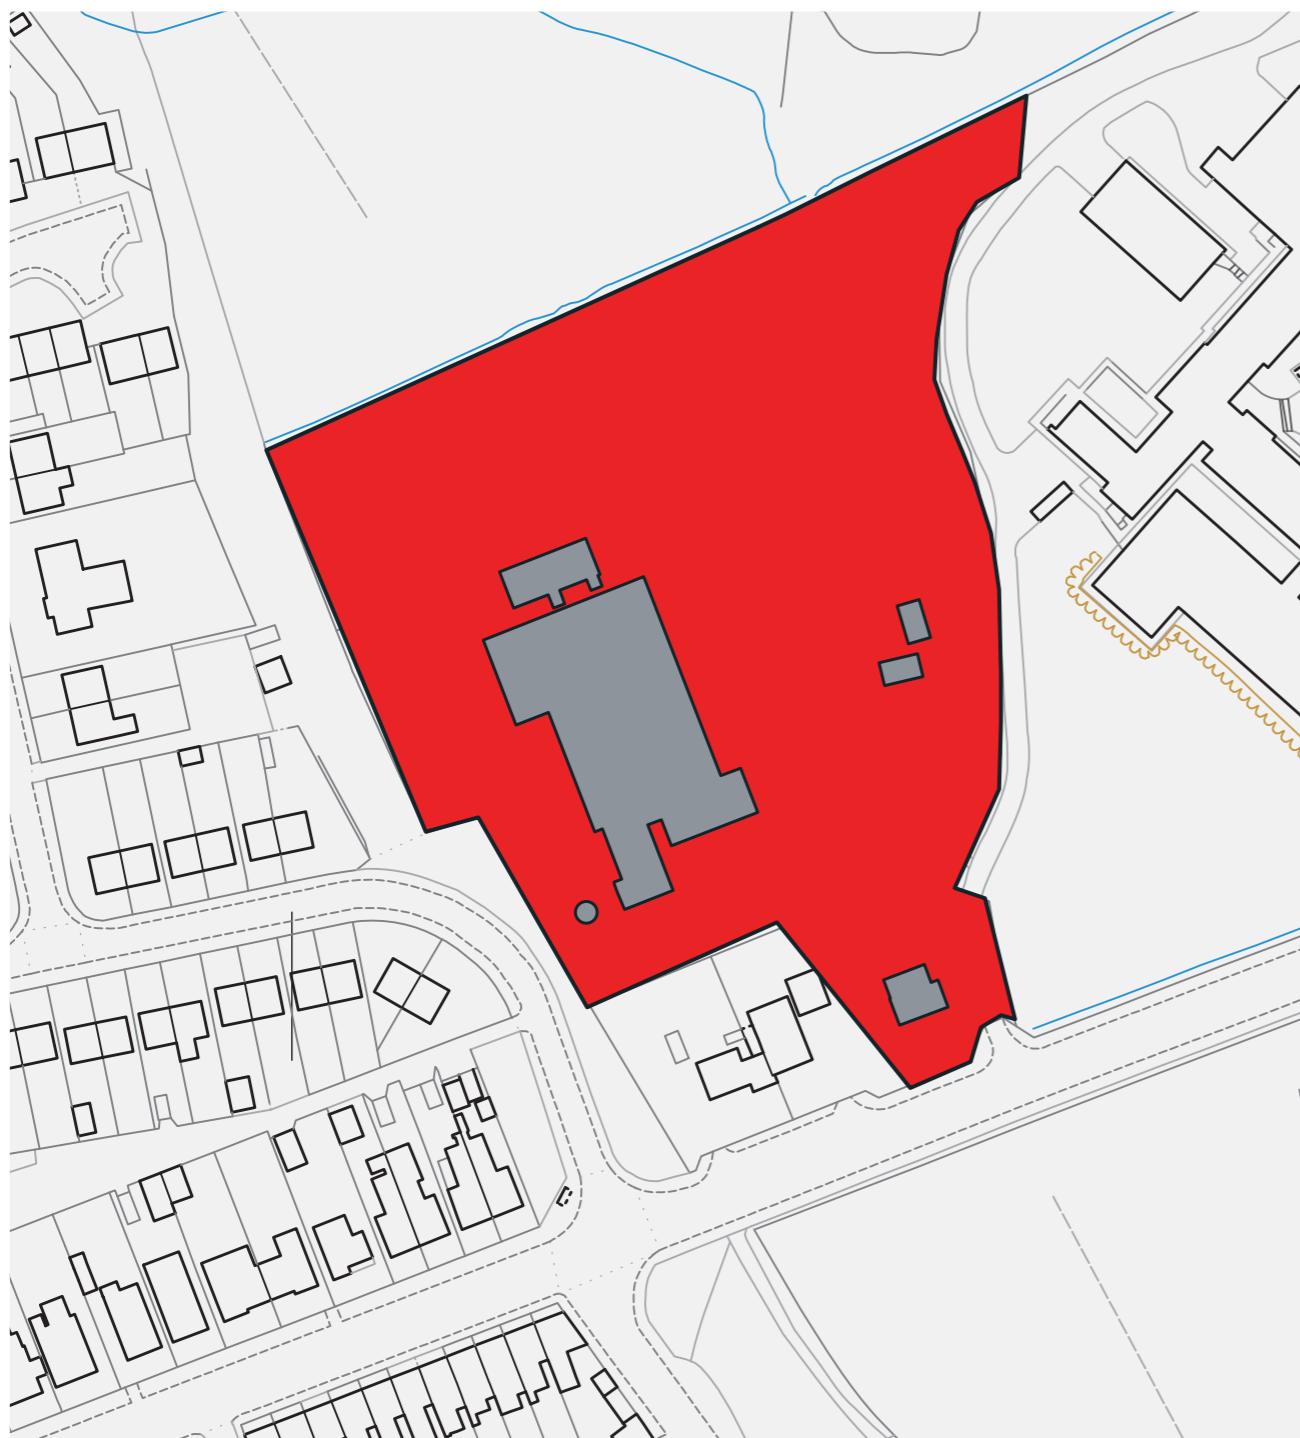

Ysgol Arbennig Maesgwyn Maesgwyn Special School

RHONDDA CYNON TAF

Hysbysiad Cyfreithiol / Legal Notice

RHONDDA CYNON TAF
GORCHYMYN DIOGELU MANNAU CYHOEDDUS (RHEOLI CŴN) 2017
DEDDF YMDDYGIAD GWRTHGYMDEITHASOL, TROSEDDU A PHLISMONA 2014

RHONDDA CYNON TAF
PUBLIC SPACES PROTECTION ORDER (DOG CONTROLS) 2017
ANTI-SOCIAL BEHAVIOUR, CRIME AND POLICING ACT 2014

**Chaiff cŵn ddim bod yn yr ardal yma.
O beidio â dilyn y rheolau yma, mae'n bosibl y
cewch chi hysbysiad cosb benodedig o £100.**

**Dogs are not allowed within this area.
Failure to follow these rules may result in a
fixed penalty notice of £100.**

■ Dim Cŵn | No Dogs

Hawlfraint y goron a hawliau cronfa ddata 2016 Arolwg Ordnans 100023458
Crown copyright and database rights 2016 Ordnance Survey 100023458

Am ragor o wybodaeth, ewch i:
<http://fymhethau.rctcbc.gov.uk/fyRhondda.aspx>

For further information, please visit:
<http://my.rctcbc.gov.uk/myRhondda.aspx>