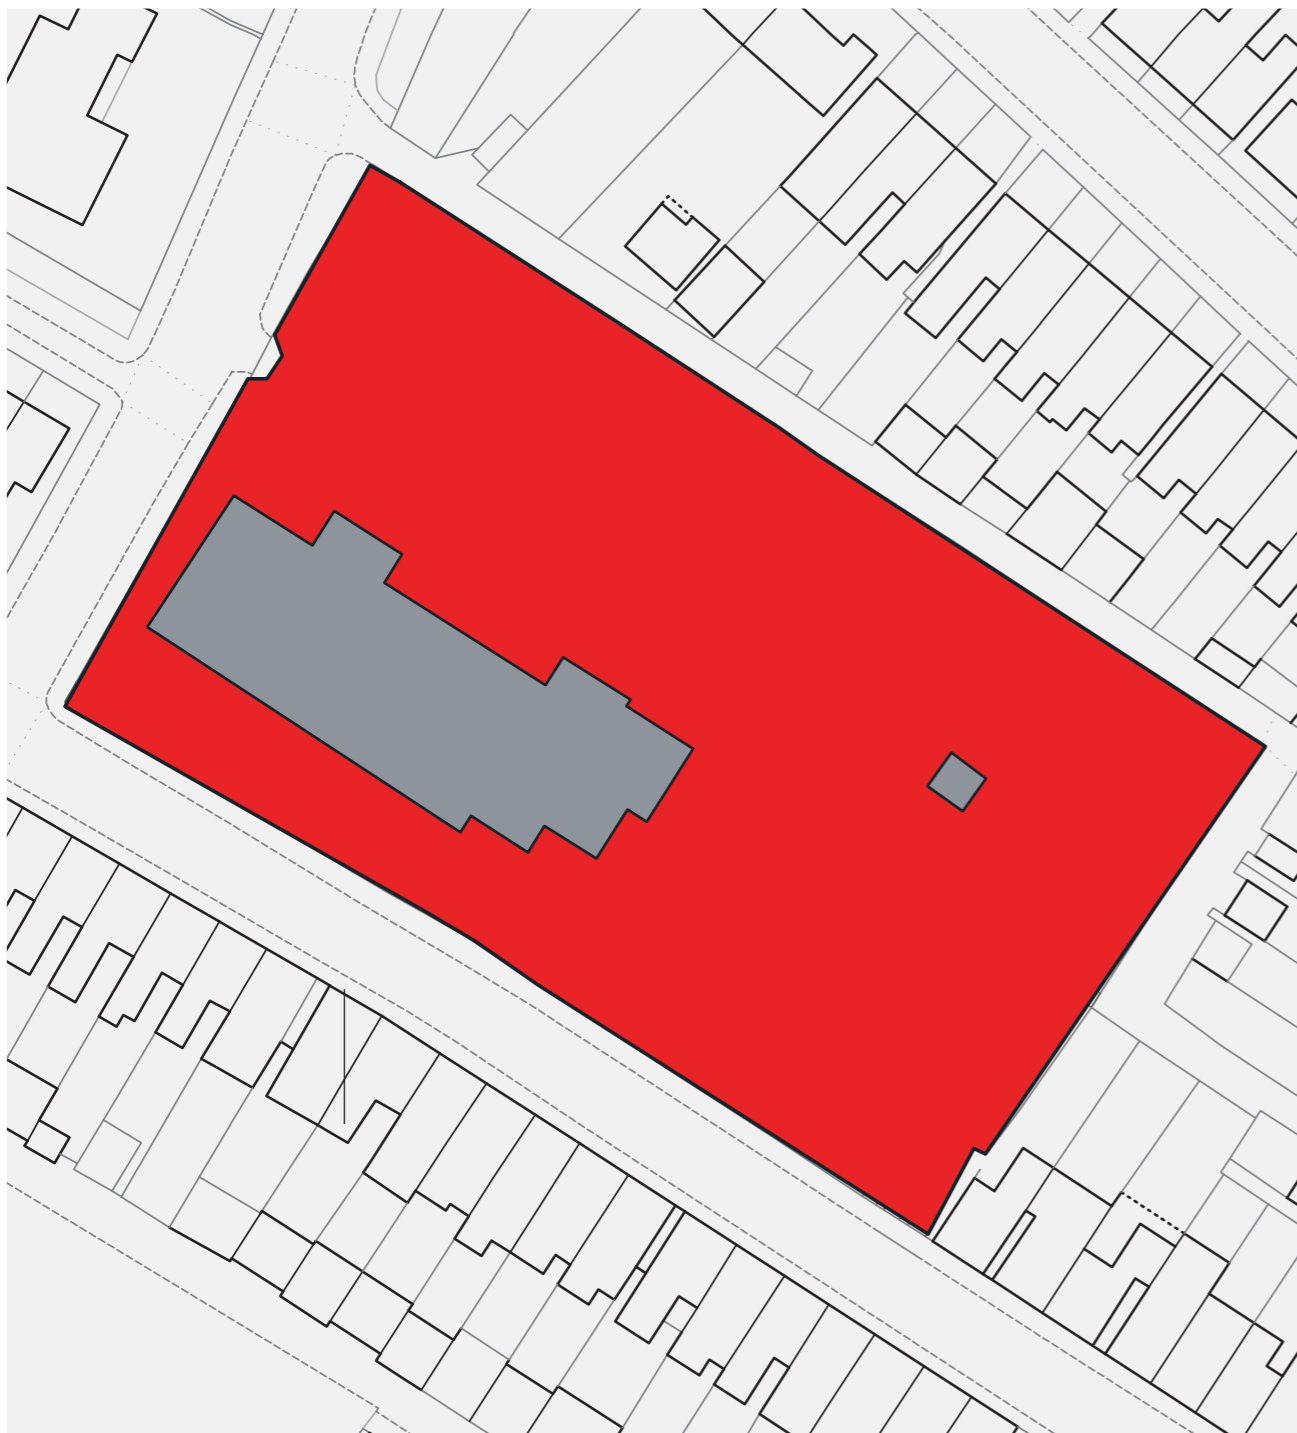

Ysgol Iau Pen-y-graig Penygraig Junior School

RHONDDA CYNON TAF

Hysbysiad Cyfreithiol / Legal Notice

RHONDDA CYNON TAF
GORCHYMYN DIOGELU MANNAU CYHOEDDUS (RHEOLI CŴN) 2017
DEDDF YMDDYGIAD GWRTHGYMDEITHASOL, TROSEDDU A PHLISMONA 2014

RHONDDA CYNON TAF
PUBLIC SPACES PROTECTION ORDER (DOG CONTROLS) 2017
ANTI-SOCIAL BEHAVIOUR, CRIME AND POLICING ACT 2014

**Chaiff cŵn ddim bod yn yr ardal yma.
O beidio â dilyn y rheolau yma, mae'n bosibl y
cewch chi hysbysiad cosb benodedig o £100.**

**Dogs are not allowed within this area.
Failure to follow these rules may result in a
fixed penalty notice of £100.**

■ Dim Cŵn | No Dogs

Hawlfraint y goron a hawliau cronfa ddata 2016 Arolwg Ordnans 100023458
Crown copyright and database rights 2016 Ordnance Survey 100023458

Am ragor o wybodaeth, ewch i:
<http://fymhethau.rctcbc.gov.uk/fyRhondda.aspx>

For further information, please visit:
<http://my.rctcbc.gov.uk/myRhondda.aspx>