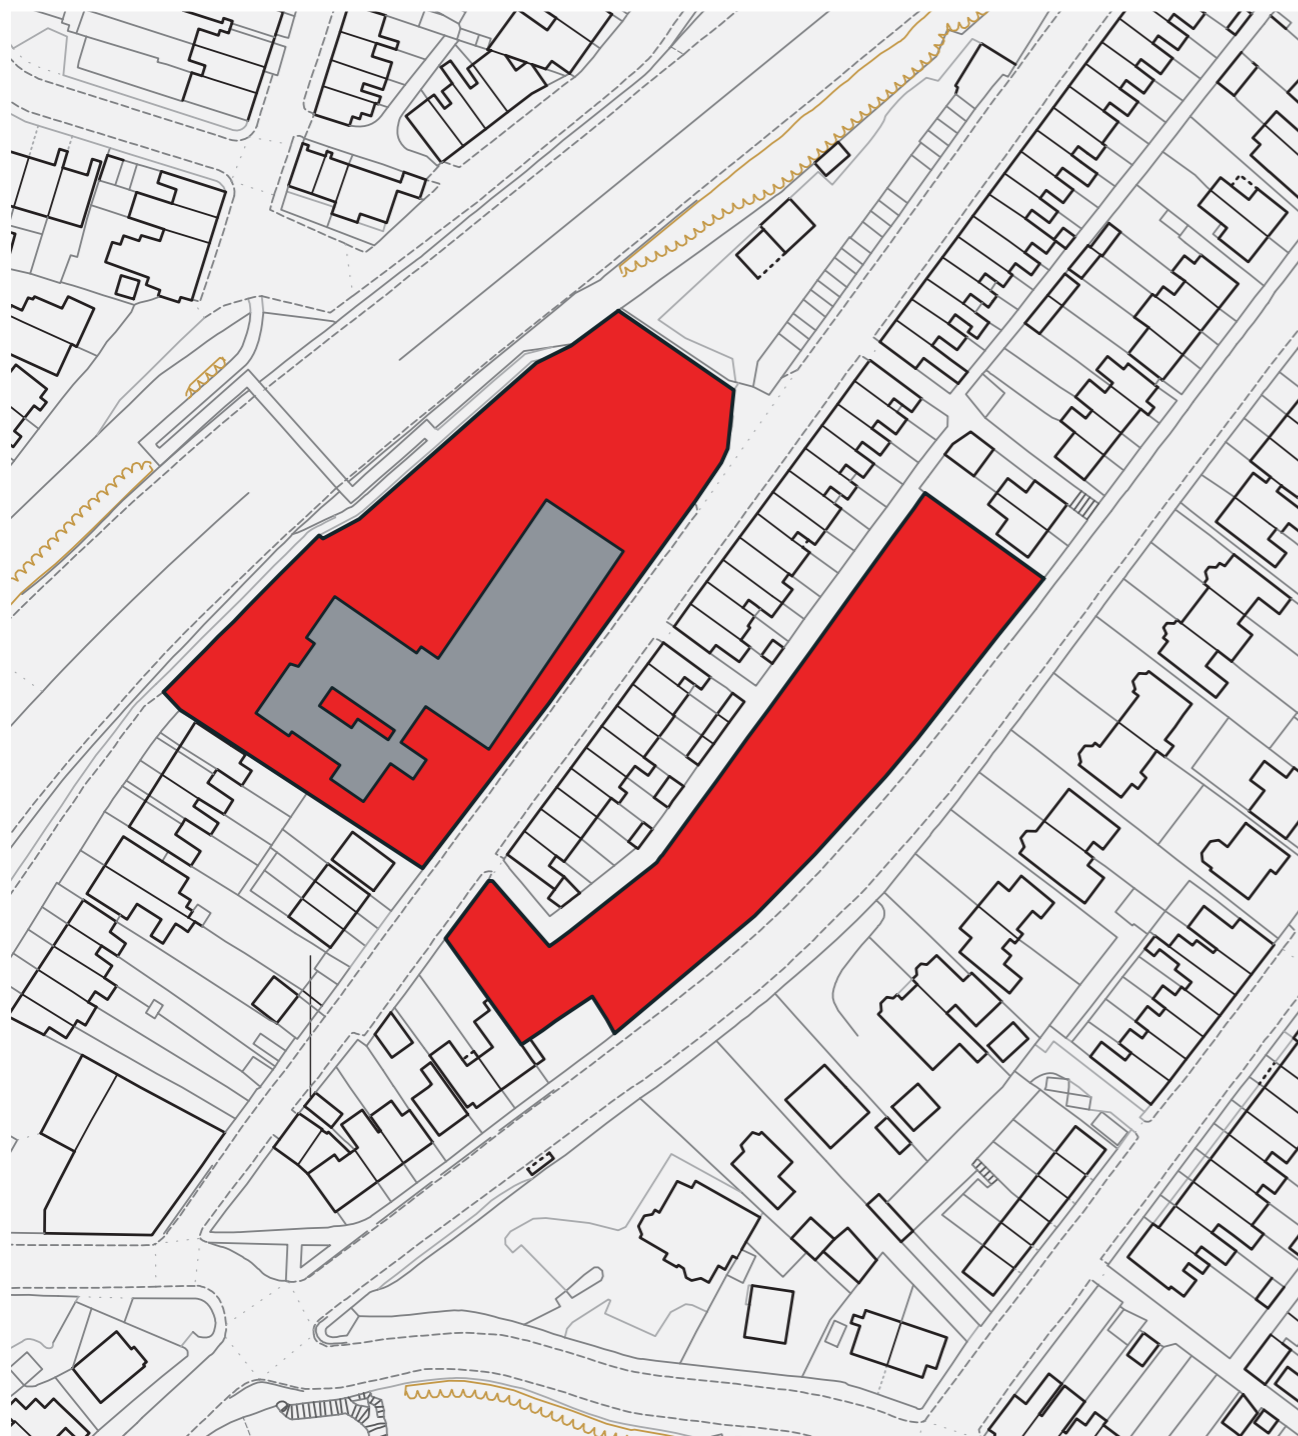

Ysgol Gynradd Coedpenmaen Coedpenmaen Primary School

RHONDDA CYNON TAF

Hysbysiad Cyfreithiol / Legal Notice

RHONDDA CYNON TAF

GORCHYMYN DIOGELU MANNAU CYHOEDDUS (RHEOLI CŴN) 2017

DEDDF YMDDYGIAD GWRTHGYMDEITHASOL, TROSEDDU A PHLISMONA 2014

RHONDDA CYNON TAF

PUBLIC SPACES PROTECTION ORDER (DOG CONTROLS) 2017

ANTI-SOCIAL BEHAVIOUR, CRIME AND POLICING ACT 2014

**Chaiff cŵn ddim bod yn yr ardal yma.
O beidio â dilyn y rheolau yma, mae'n bosibl y
cewch chi hysbysiad cosb benodedig o £100.**

**Dogs are not allowed within this area.
Failure to follow these rules may result in a
fixed penalty notice of £100.**

■ Dim Cŵn | No Dogs

Hawlfraint y goron a hawliau cronfa ddata 2016 Arolwg Ordnans 100023458
Crown copyright and database rights 2016 Ordnance Survey 100023458

Am ragor o wybodaeth, ewch i:

<http://fymhethau.rctcbc.gov.uk/fyRhondda.aspx>

For further information, please visit:

<http://my.rctcbc.gov.uk/myRhondda.aspx>