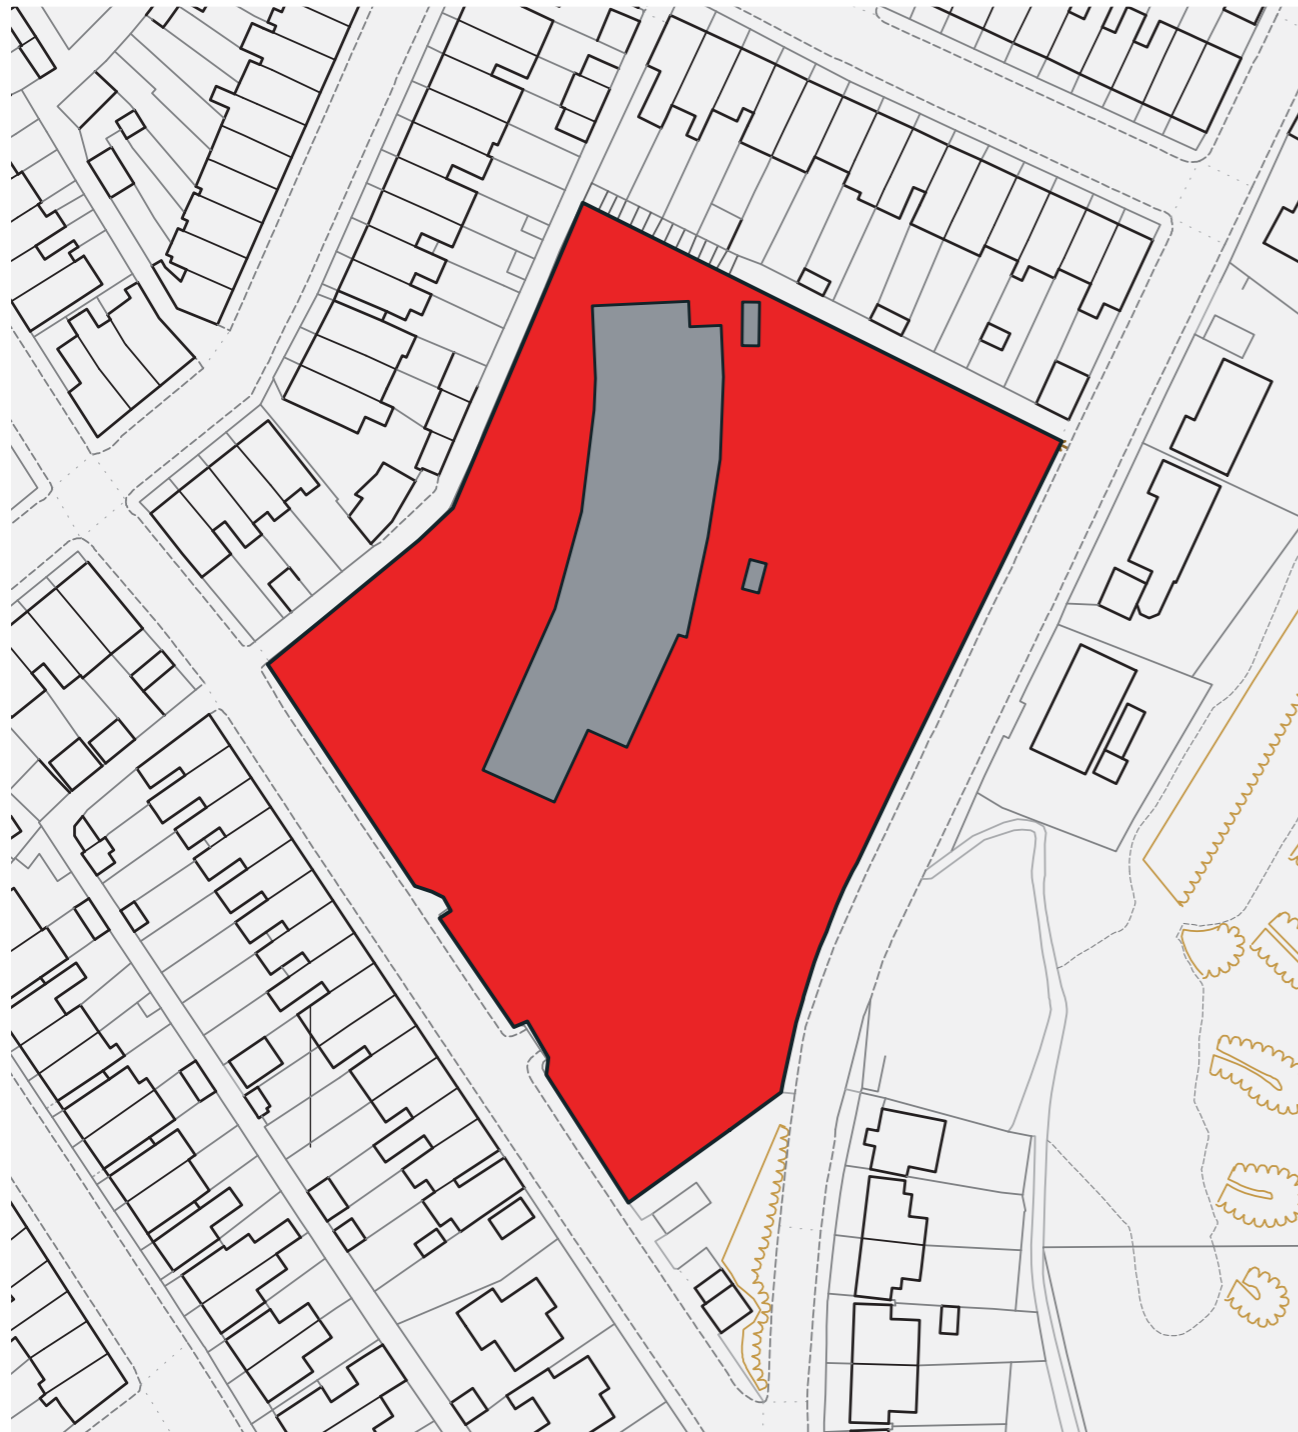

Hysbysiad Cyfreithiol / Legal Notice

RHONDDA CYNON TAF

GORCHYMYN DIOGELU MANNAU CYHOEDDUS (RHEOLI CŴN) 2017

DEDDF YMDDYGIAD GWRTHGYMDEITHASOL, TROSEDDU A PHLISMONA 2014

RHONDDA CYNON TAF

PUBLIC SPACES PROTECTION ORDER (DOG CONTROLS) 2017

ANTI-SOCIAL BEHAVIOUR, CRIME AND POLICING ACT 2014

**Chaiff cŵn ddim bod yn yr ardal yma.
O beidio â dilyn y rheolau yma, mae'n bosibl y
cewch chi hysbysiad cosb benodedig o £100.**

**Dogs are not allowed within this area.
Failure to follow these rules may result in a
fixed penalty notice of £100.**

Dim Cŵn | No Dogs

Hawlfraint y goron a hawliau cronfa ddata 2016 Arolwg Ordnans 100023458
Crown copyright and database rights 2016 Ordnance Survey 100023458

Am ragor o wybodaeth, ewch i:

<http://fymhethau.rctcbc.gov.uk/fyRhondda.aspx>

For further information, please visit:

<http://my.rctcbc.gov.uk/myRhondda.aspx>