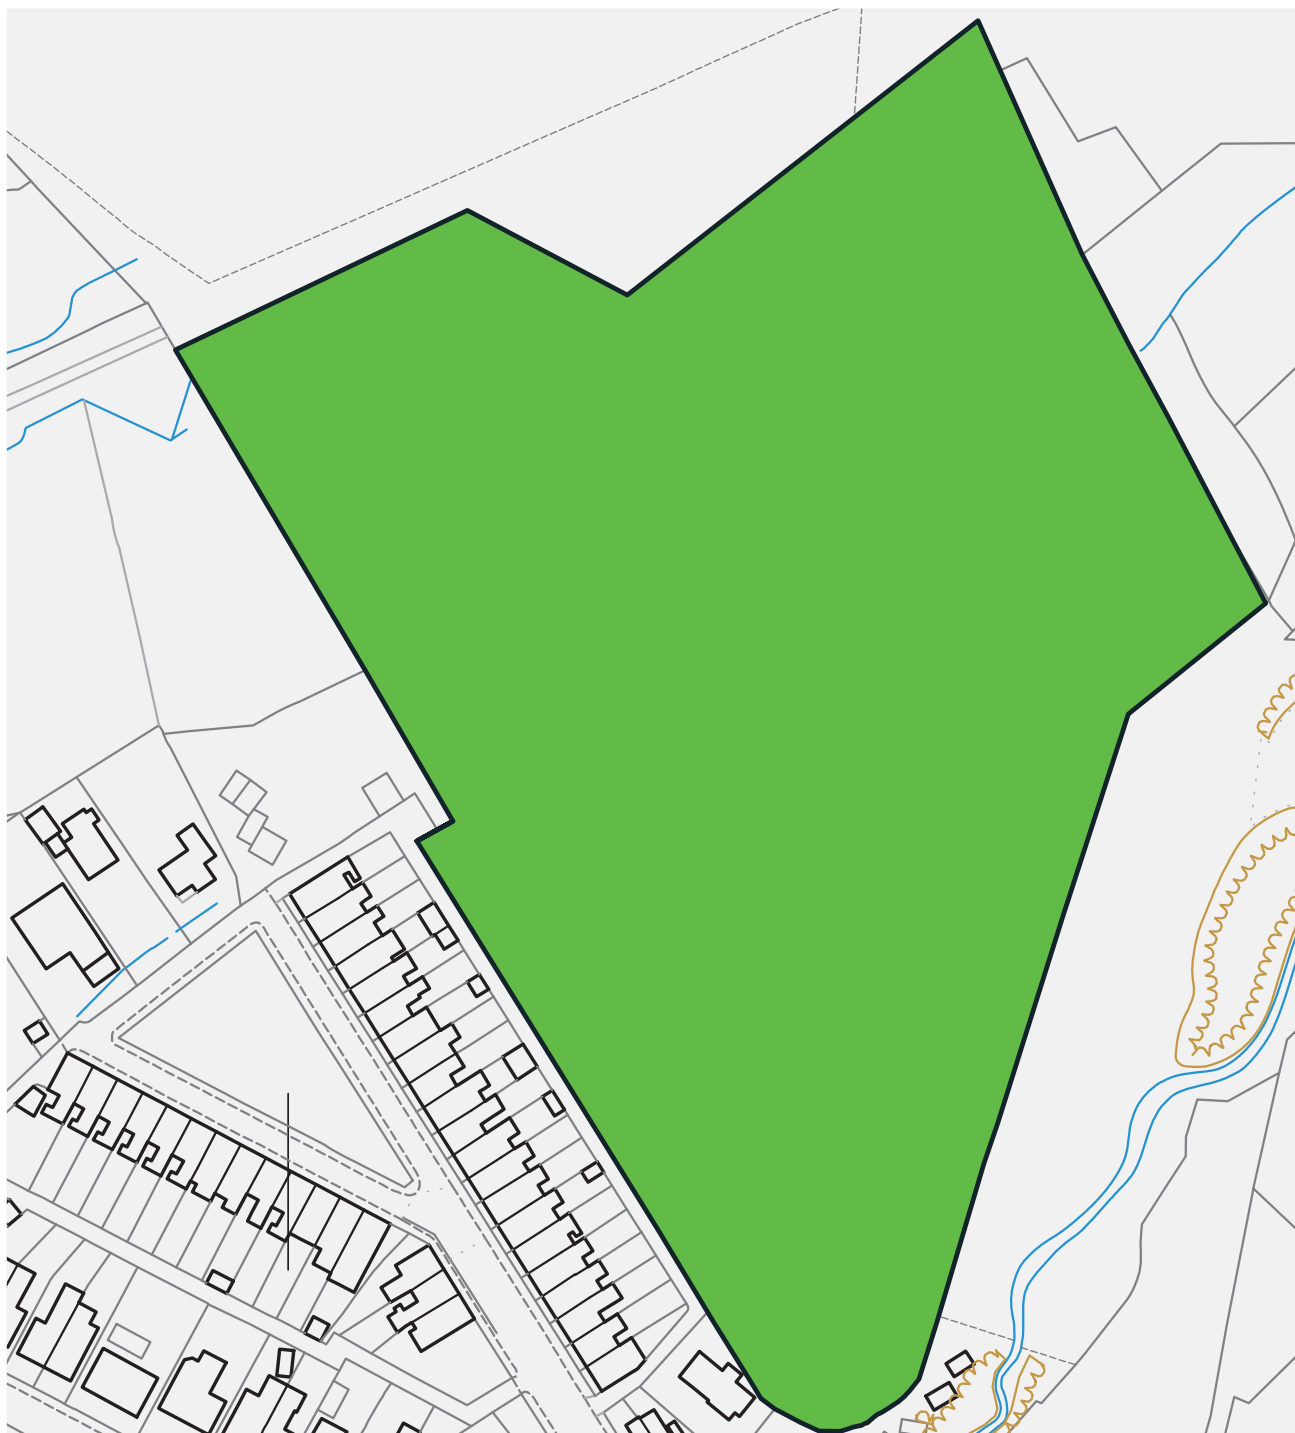

Mynwent Aberffrwd Aberffrwd Cemetery

RHONDDA CYNON TAF

Hysbysiad Cyfreithiol / Legal Notice

RHONDDA CYNON TAF
GORCHYMYN DIOGELU MANNAU CYHOEDDUS (RHEOLI CŴN) 2017
DEDDF YMDDYGIAD GWRTHGYMDEITHASOL, TROSEDDU A PHLISMONA 2014

RHONDDA CYNON TAF
PUBLIC SPACES PROTECTION ORDER (DOG CONTROLS) 2017
ANTI-SOCIAL BEHAVIOUR, CRIME AND POLICING ACT 2014

Mae croeso i gŵn yn y Fynwent ond rhaid i chi godi baw eich ci ar ei ôl a chadw'ch ci o dan reolaeth ar bob adeg.

Dilynwch y rheolau syml yma er budd pawb sy'n defnyddio'r Fynwent yma.

1. Rhaid cadw cŵn ar dennyn ar bob adeg tra'ch bod chi yn y Fynwent.
2. Codwch faw eich ci ar unwaith a rhoi'r baw yn y biniau gwastraff sydd ar gael.
3. Gofalwch fod bagiau cario'r baw ci gyda chi.
4. Os bydd swyddog o'r Cyngor neu'r Heddlu yn gofyn i chi roi'ch ci ar dennyn, gwnewch hynna ar unwaith.

O beidio â dilyn y rheolau yma, mae'n bosibl y cewch chi hysbysiad cosb benodedig o £100.

Dogs are allowed in the Cemetery but you must clean up after your dog and keep your dog under control at all times.

Please follow these simple rules for the benefit of everyone who uses this Cemetery.

1. Dogs must be kept on a lead at all times while in the Cemetery.
2. Clean up after your dog immediately and dispose of the mess in the waste bins provided.
3. Always carry waste bags for your dog's mess.
4. If a Council or Police officer asks you to put your dog on a lead, please do so immediately.

Failure to follow these rules may result in a fixed penalty notice of £100.

Cŵn O Dan Reolaeth | Dogs Under Control

Hawlfraint y goron a hawliau cronfa ddata 2016 Arolwg Ordnans 100023458
Crown copyright and database rights 2016 Ordnance Survey 100023458

Am ragor o wybodaeth, ewch i:
<http://fymhethau.rctcbc.gov.uk/fyRhondda.aspx>

For further information, please visit:
<http://my.rctcbc.gov.uk/myRhondda.aspx>