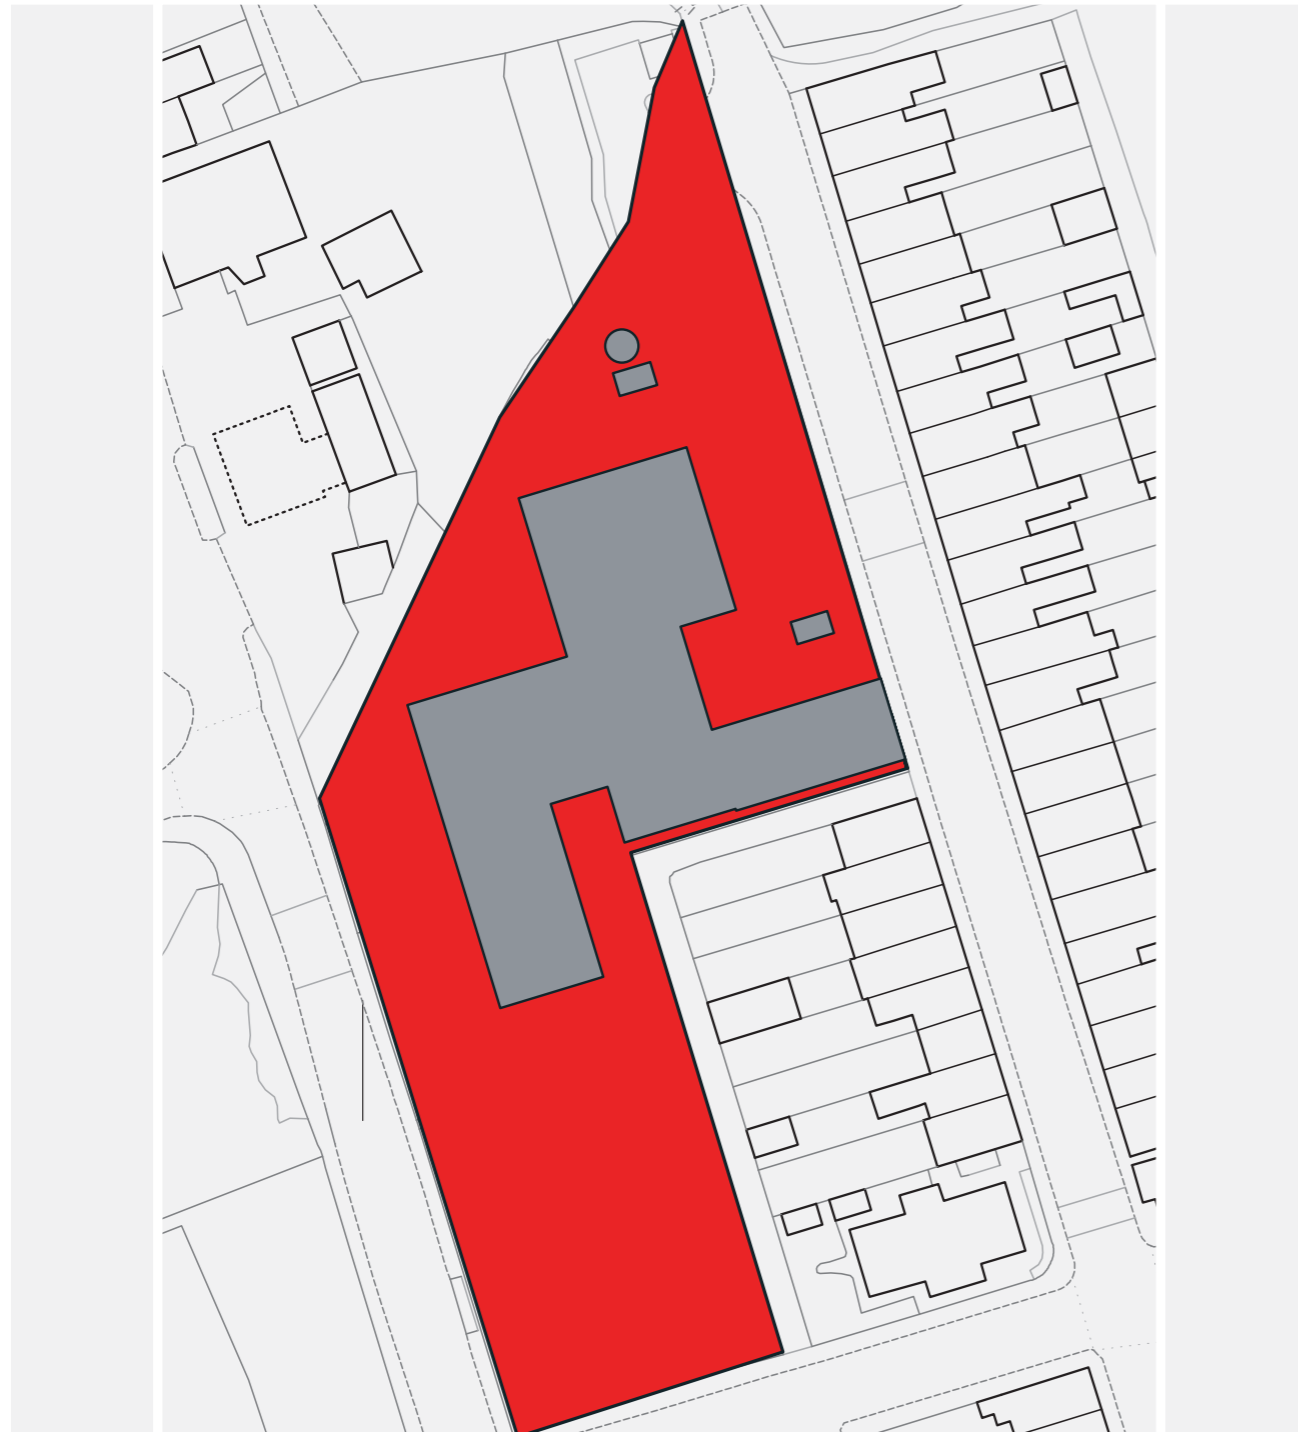

Ysgol Gynradd Ynys-boeth Ynysboeth Primary School

RHONDDA CYNON TAF

Hysbysiad Cyfreithiol / Legal Notice

RHONDDA CYNON TAF

GORCHYMYN DIOGELU MANNAU CYHOEDDUS (RHEOLI CŴN) 2017

DEDDF YMDDYGIAD GWRTHGYMDEITHASOL, TROSEDDU A PHLISMONA 2014

RHONDDA CYNON TAF

PUBLIC SPACES PROTECTION ORDER (DOG CONTROLS) 2017

ANTI-SOCIAL BEHAVIOUR, CRIME AND POLICING ACT 2014

**Chaiff cŵn ddim bod yn yr ardal yma.
O beidio â dilyn y rheolau yma, mae'n bosibl y
cewch chi hysbysiad cosb benodedig o £100.**

**Dogs are not allowed within this area.
Failure to follow these rules may result in a
fixed penalty notice of £100.**

■ Dim Cŵn | No Dogs

Hawlfraint y goron a hawliau cronfa ddata 2016 Arolwg Ordnans 100023458
Crown copyright and database rights 2016 Ordnance Survey 100023458

Am ragor o wybodaeth, ewch i:

<http://fymhethau.rctcbc.gov.uk/fyRhondda.aspx>

For further information, please visit:

<http://my.rctcbc.gov.uk/myRhondda.aspx>