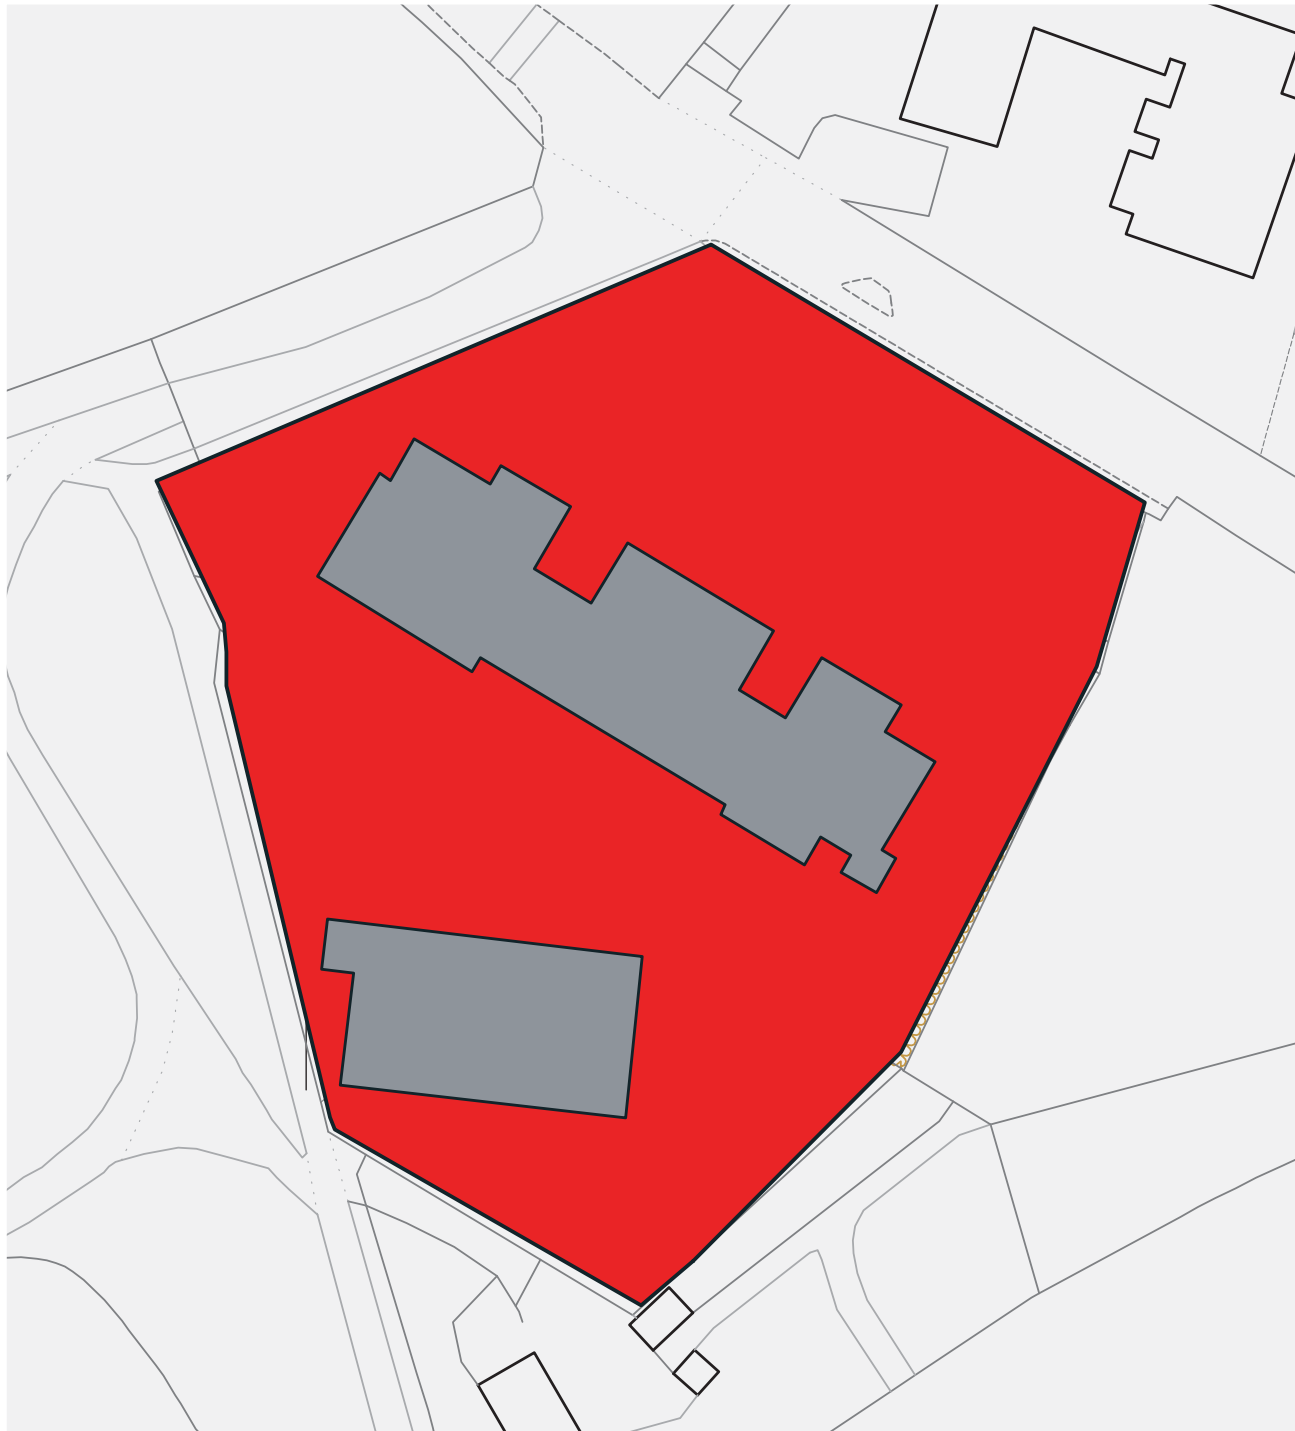

Ysgol Gynradd Tref-y-rhyg Tref y rhyg Primary School

RHONDDA CYNON TAF

Hysbysiad Cyfreithiol / Legal Notice

RHONDDA CYNON TAF

GORCHYMYN DIOGELU MANNAU CYHOEDDUS (RHEOLI CŴN) 2017

DEDDF YMDDYGIAD GWRTHGYMDEITHASOL, TROSEDDU A PHLISMONA 2014

RHONDDA CYNON TAF

PUBLIC SPACES PROTECTION ORDER (DOG CONTROLS) 2017

ANTI-SOCIAL BEHAVIOUR, CRIME AND POLICING ACT 2014

**Chaiff cŵn ddim bod yn yr ardal yma.
O beidio â dilyn y rheolau yma, mae'n bosibl y
cewch chi hysbysiad cosb benodedig o £100.**

**Dogs are not allowed within this area.
Failure to follow these rules may result in a
fixed penalty notice of £100.**

■ Dim Cŵn | No Dogs

Hawlfraint y goron a hawliau cronfa ddata 2016 Arolwg Ordnans 100023458
Crown copyright and database rights 2016 Ordnance Survey 100023458

Am ragor o wybodaeth, ewch i:

<http://fymhethau.rctcbc.gov.uk/fyRhondda.aspx>

For further information, please visit:

<http://my.rctcbc.gov.uk/myRhondda.aspx>