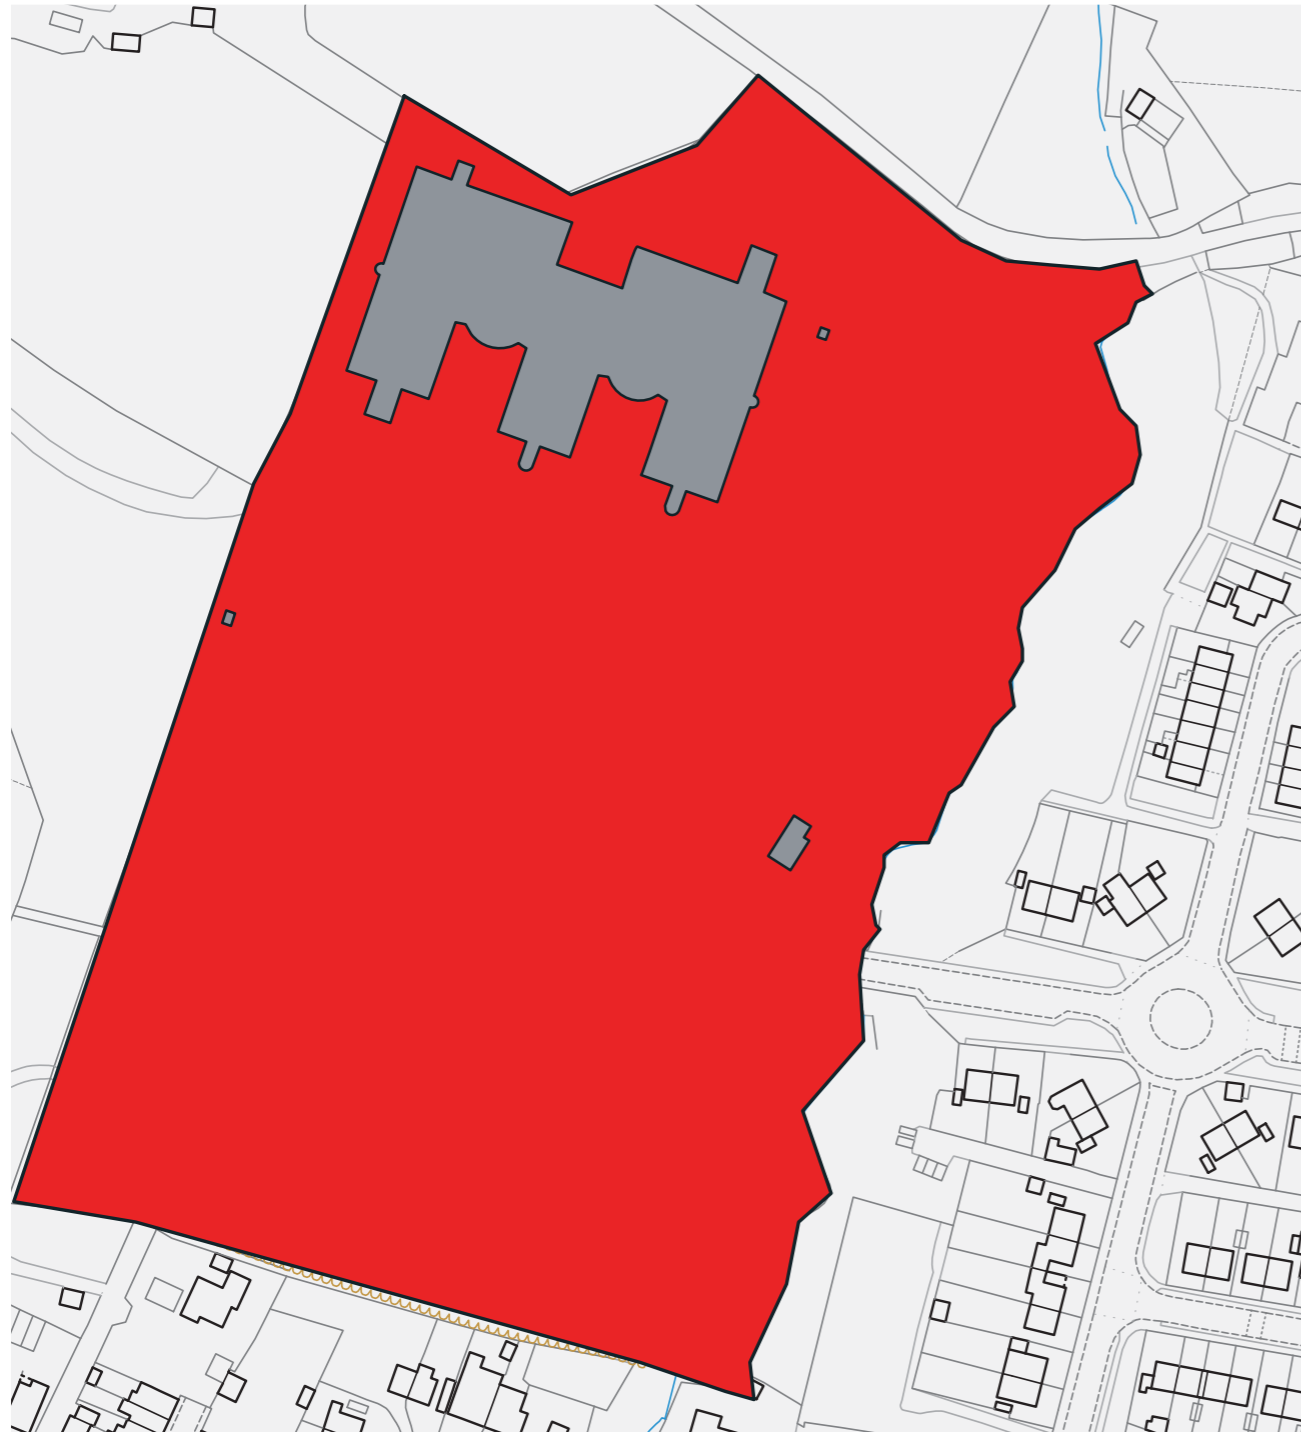

Ysgol Gyfun Rhydywaun

RHONDDA CYNON TAF

Hysbysiad Cyfreithiol / Legal Notice

RHONDDA CYNON TAF

GORCHYMYN DIOGELU MANNAU CYHOEDDUS (RHEOLI CŴN) 2017

DEDDF YMDDYGIAD GWRTHGYMDEITHASOL, TROSEDDU A PHLISMONA 2014

RHONDDA CYNON TAF

PUBLIC SPACES PROTECTION ORDER (DOG CONTROLS) 2017

ANTI-SOCIAL BEHAVIOUR, CRIME AND POLICING ACT 2014

**Chaiff cŵn ddim bod yn yr ardal yma.
O beidio â dilyn y rheolau yma, mae'n bosibl y
cewch chi hysbysiad cosb benodedig o £100.**

**Dogs are not allowed within this area.
Failure to follow these rules may result in a
fixed penalty notice of £100.**

■ Dim Cŵn | No Dogs

Hawlfraint y goron a hawliau cronfa ddata 2016 Arolwg Ordnans 100023458
Crown copyright and database rights 2016 Ordnance Survey 100023458

Am ragor o wybodaeth, ewch i:

<http://fymhethau.rctcbc.gov.uk/fyRhondda.aspx>

For further information, please visit:

<http://my.rctcbc.gov.uk/myRhondda.aspx>