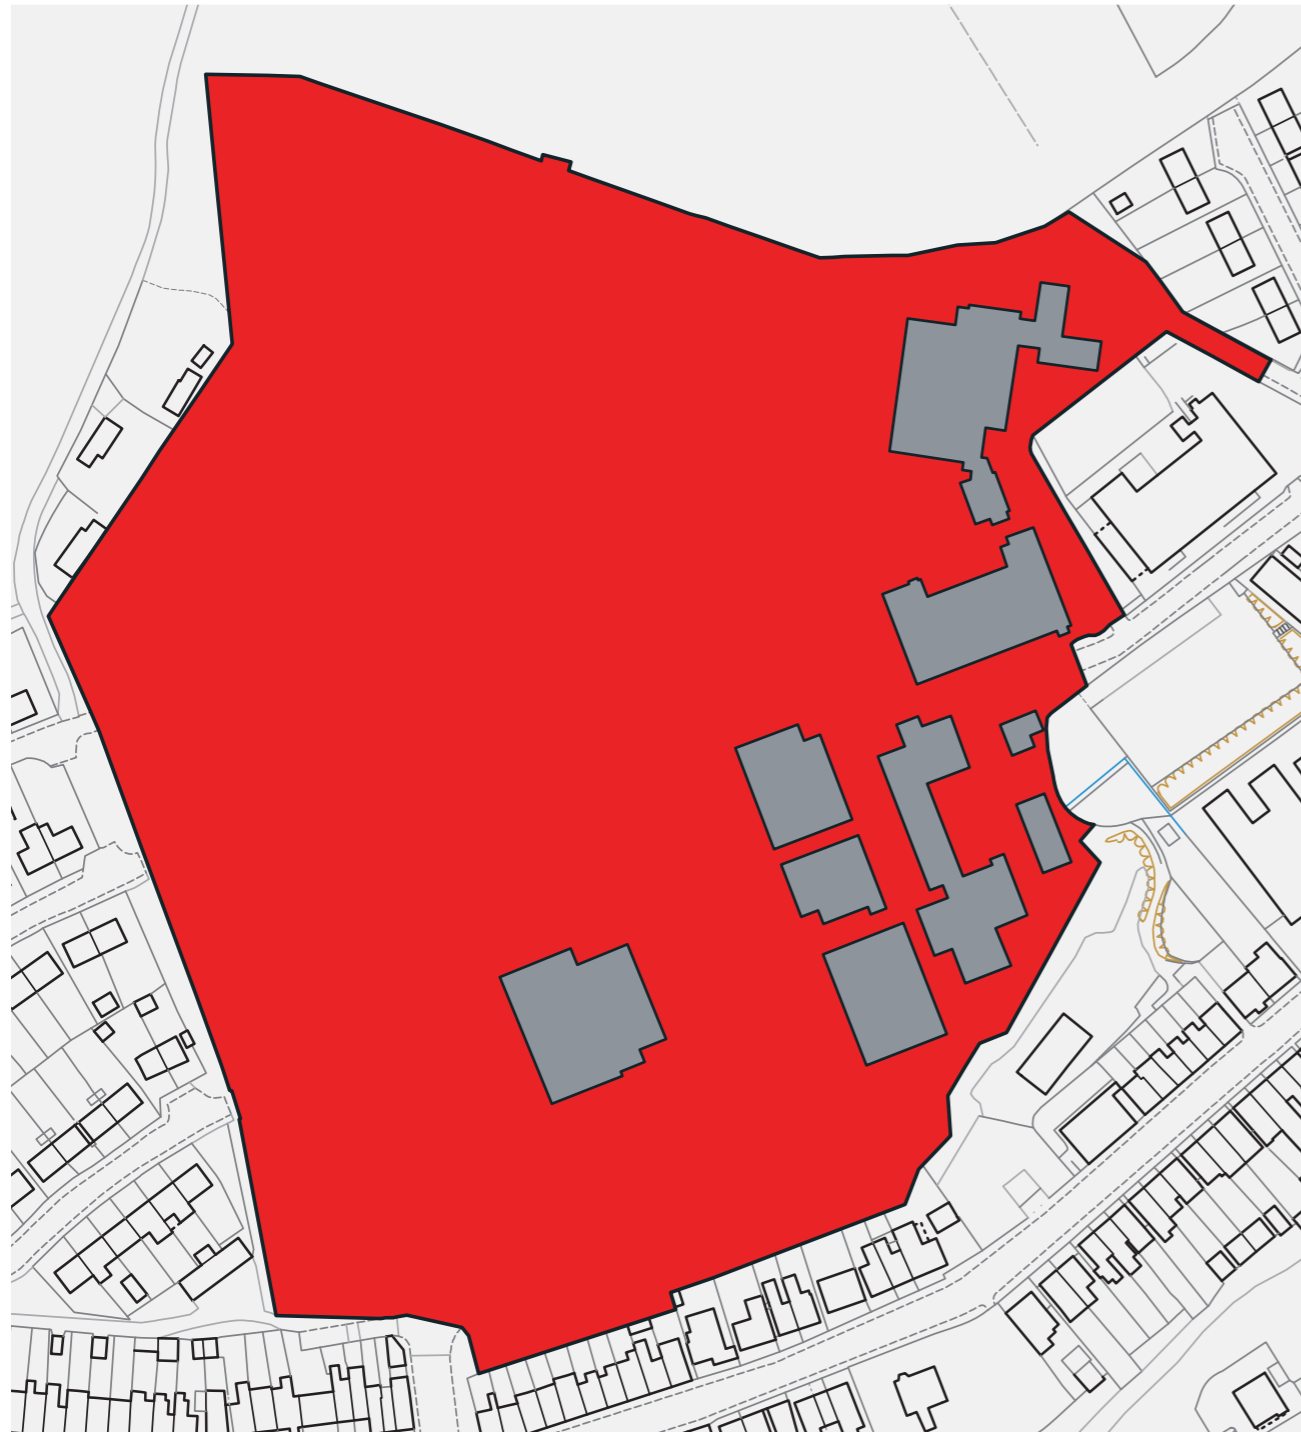

Ysgol Gyfun Cwm Rhondda

RHONDDA CYNON TAF

Hysbysiad Cyfreithiol / Legal Notice

RHONDDA CYNON TAF

GORCHYMYN DIOGELU MANNAU CYHOEDDUS (RHEOLI CŴN) 2017

DEDDF YMDDYGIAD GWRTHGYMDEITHASOL, TROSEDDU A PHLISMONA 2014

RHONDDA CYNON TAF

PUBLIC SPACES PROTECTION ORDER (DOG CONTROLS) 2017

ANTI-SOCIAL BEHAVIOUR, CRIME AND POLICING ACT 2014

**Chaiff cŵn ddim bod yn yr ardal yma.
O beidio â dilyn y rheolau yma, mae'n bosibl y
cewch chi hysbysiad cosb benodedig o £100.**

**Dogs are not allowed within this area.
Failure to follow these rules may result in a
fixed penalty notice of £100.**

■ Dim Cŵn | No Dogs

Hawlfraint y goron a hawliau cronfa ddata 2016 Arolwg Ordnans 100023458
Crown copyright and database rights 2016 Ordnance Survey 100023458

Am ragor o wybodaeth, ewch i:

<http://fymhethau.rctcbc.gov.uk/fyRhondda.aspx>

For further information, please visit:

<http://my.rctcbc.gov.uk/myRhondda.aspx>