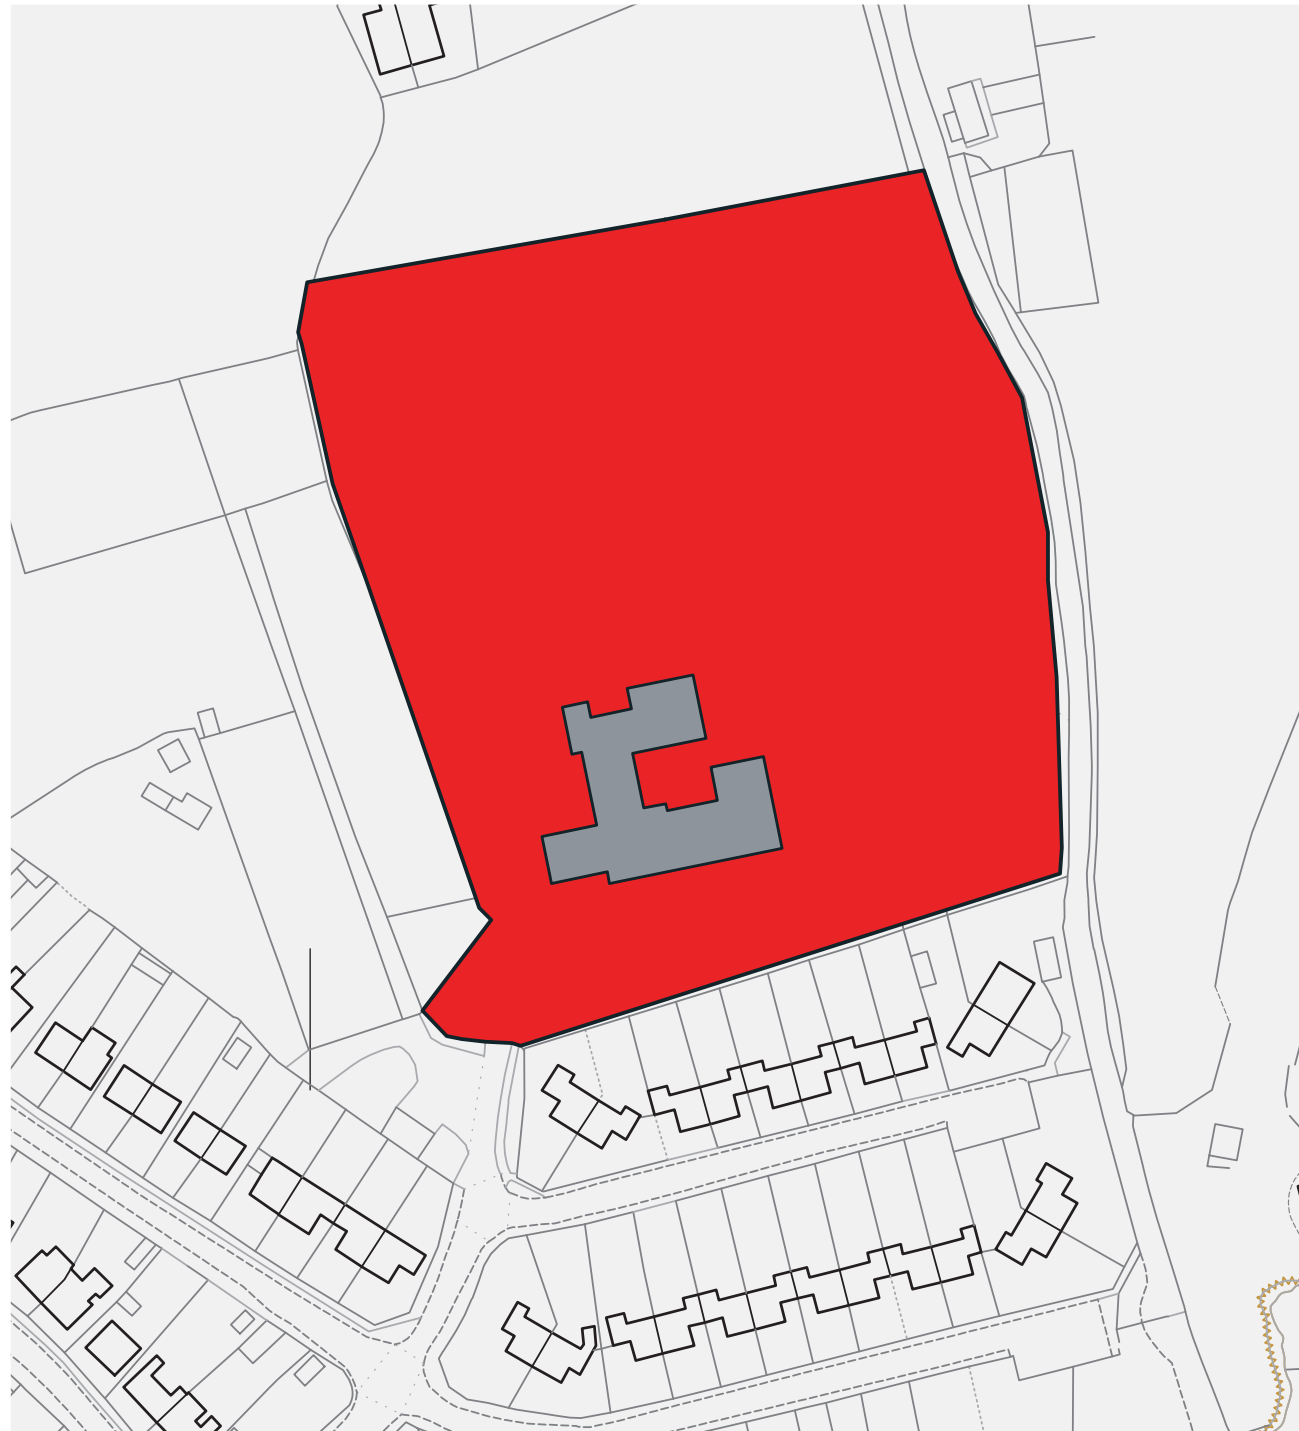

Ysgol Gynradd Llanharan Llanharan Primary School

RHONDDA CYNON TAF

Hysbysiad Cyfreithiol / Legal Notice

RHONDDA CYNON TAF

GORCHYMYN DIOGELU MANNAU CYHOEDDUS (RHEOLI CŴN) 2017

DEDDF YMDDYGIAD GWRTHGYMDEITHASOL, TROSEDDU A PHLISMONA 2014

RHONDDA CYNON TAF

PUBLIC SPACES PROTECTION ORDER (DOG CONTROLS) 2017

ANTI-SOCIAL BEHAVIOUR, CRIME AND POLICING ACT 2014

**Chaiff cŵn ddim bod yn yr ardal yma.
O beidio â dilyn y rheolau yma, mae'n bosibl y
cewch chi hysbysiad cosb benodedig o £100.**

**Dogs are not allowed within this area.
Failure to follow these rules may result in a
fixed penalty notice of £100.**

■ Dim Cŵn | No Dogs

Hawlfraint y goron a hawliau cronfa ddata 2016 Arolwg Ordnans 100023458
Crown copyright and database rights 2016 Ordnance Survey 100023458

Am ragor o wybodaeth, ewch i:

<http://fymhethau.rctcbc.gov.uk/fyRhondda.aspx>

For further information, please visit:

<http://my.rctcbc.gov.uk/myRhondda.aspx>