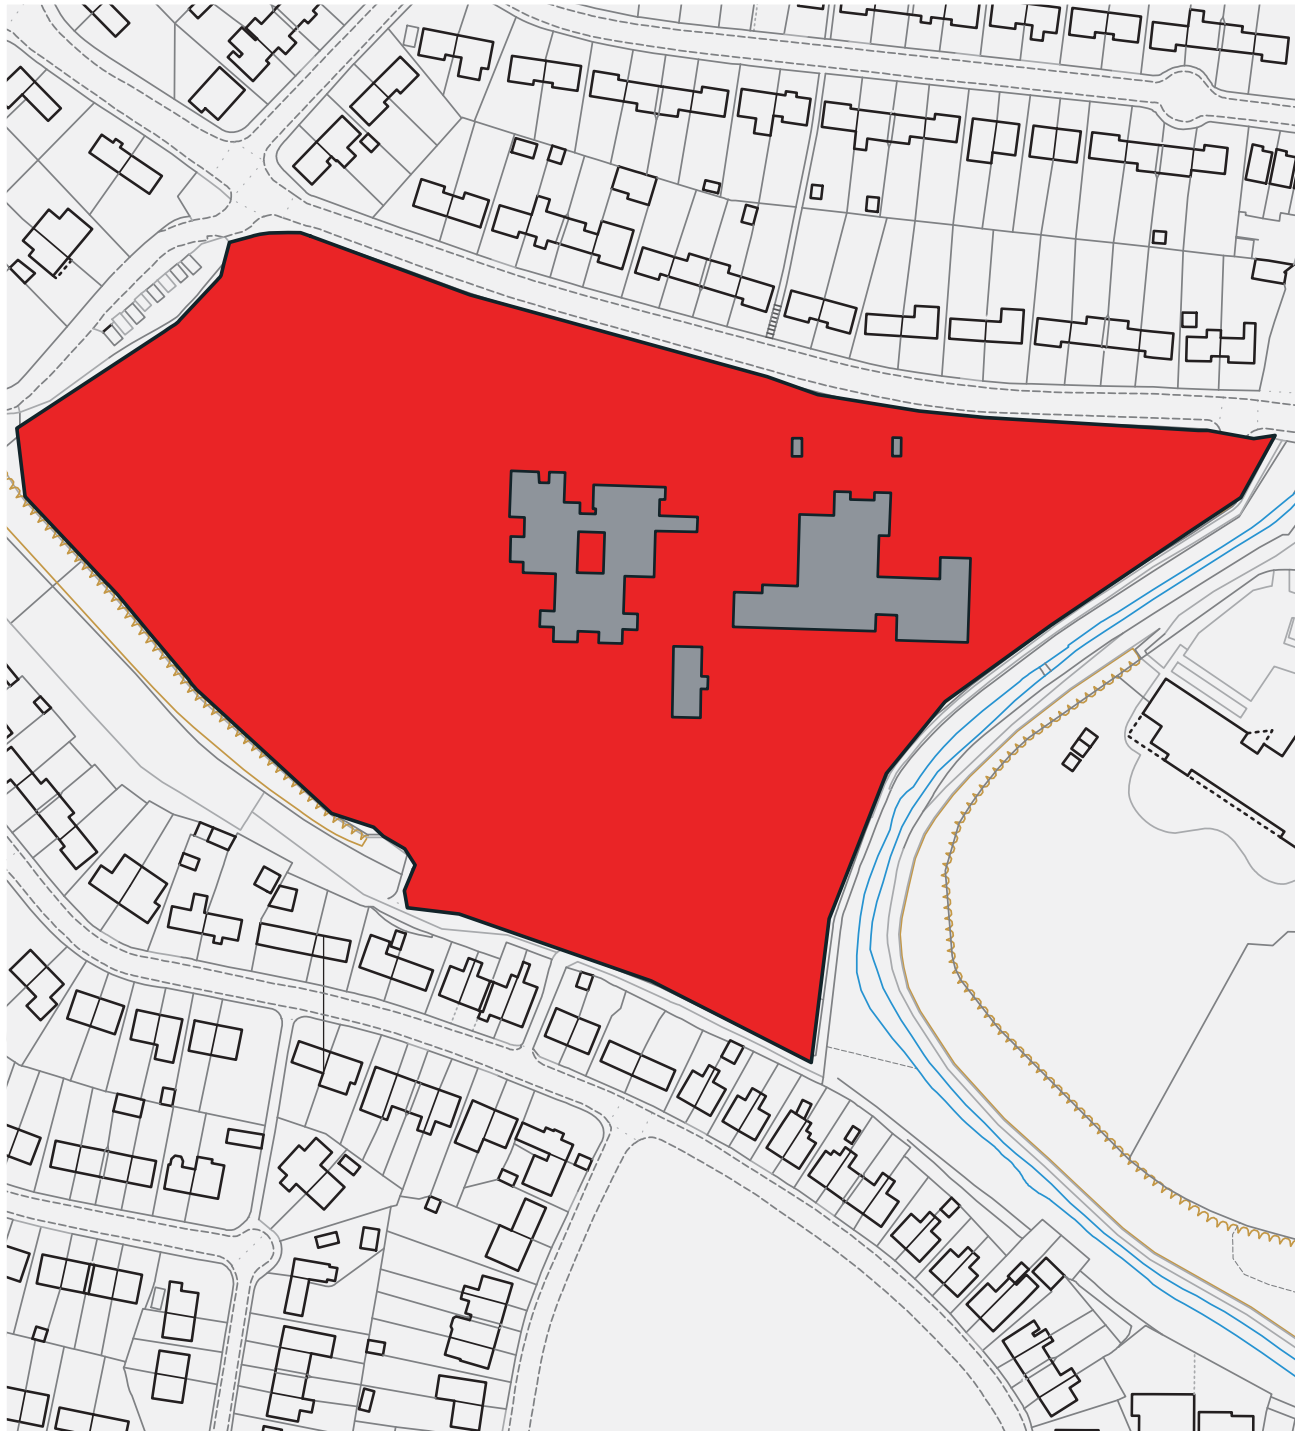

Ysgol Gynradd Heol y Celyn Heol y Celyn Primary School

RHONDDA CYNON TAF

Hysbysiad Cyfreithiol / Legal Notice

RHONDDA CYNON TAF

GORCHYMYN DIOGELU MANNAU CYHOEDDUS (RHEOLI CŴN) 2017

DEDDF YMDDYGIAD GWRTHGYMDEITHASOL, TROSEDDU A PHLISMONA 2014

RHONDDA CYNON TAF

PUBLIC SPACES PROTECTION ORDER (DOG CONTROLS) 2017

ANTI-SOCIAL BEHAVIOUR, CRIME AND POLICING ACT 2014

**Chaiff cŵn ddim bod yn yr ardal yma.
O beidio â dilyn y rheolau yma, mae'n bosibl y
cewch chi hysbysiad cosb benodedig o £100.**

**Dogs are not allowed within this area.
Failure to follow these rules may result in a
fixed penalty notice of £100.**

■ Dim Cŵn | No Dogs

Hawlfraint y goron a hawliau cronfa ddata 2016 Arolwg Ordnans 100023458
Crown copyright and database rights 2016 Ordnance Survey 100023458

Am ragor o wybodaeth, ewch i:

<http://fymhethau.rctcbc.gov.uk/fyRhondda.aspx>

For further information, please visit:

<http://my.rctcbc.gov.uk/myRhondda.aspx>