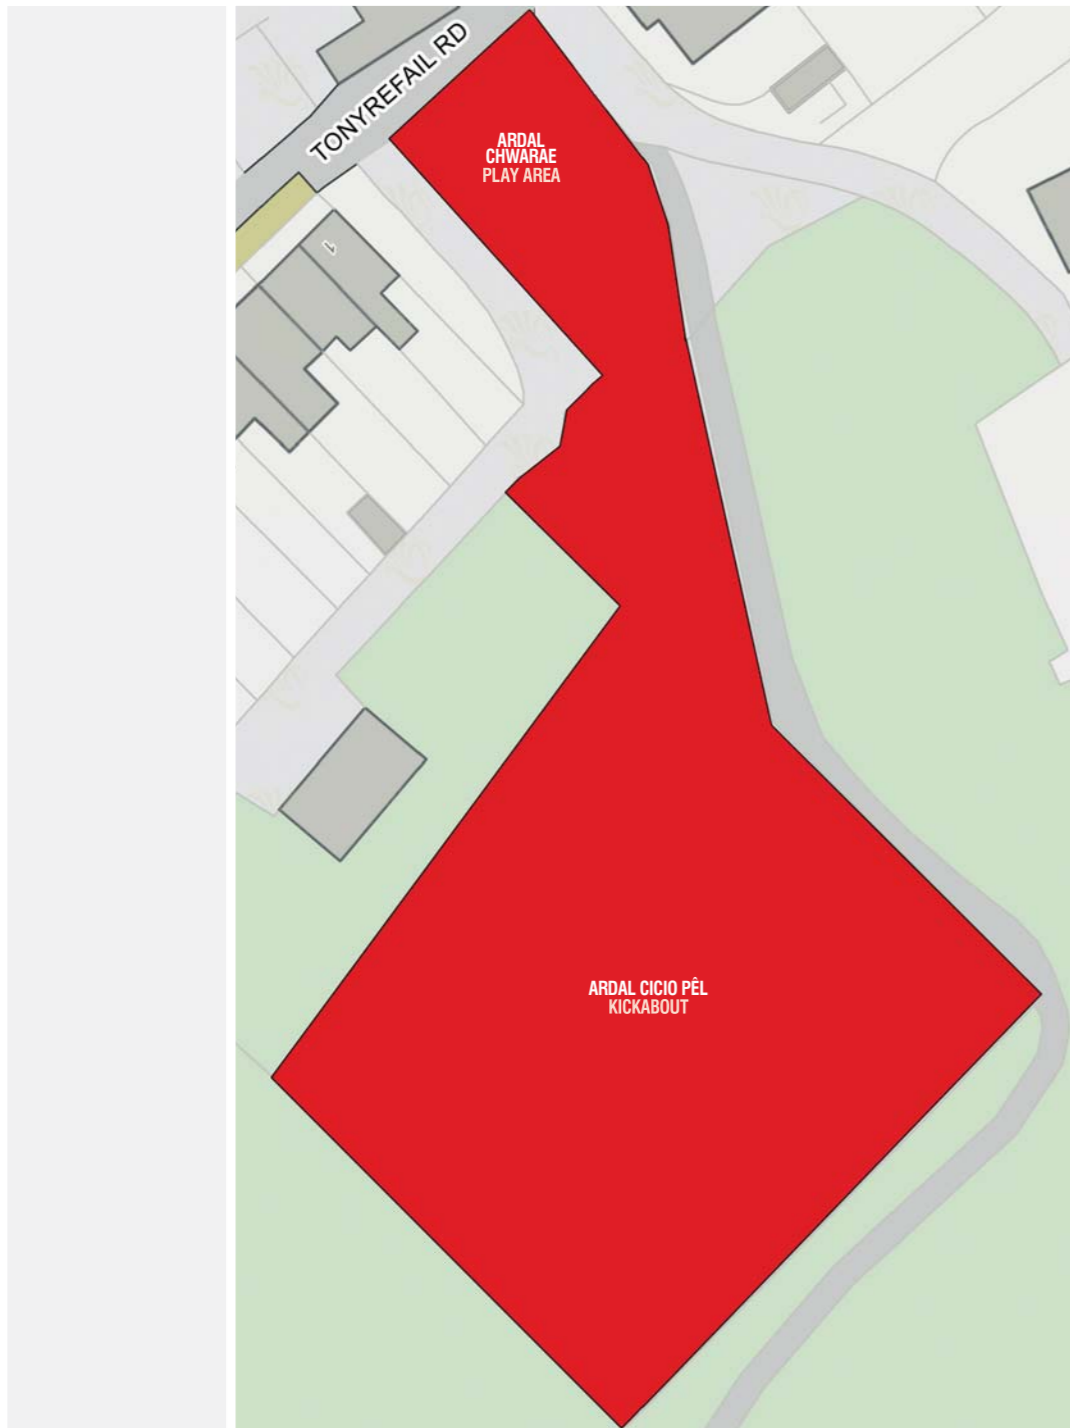

Hysbysiad Cyfreithiol / Legal Notice

RHONDDA CYNON TAF

GORCHYMYN DIOGELU MANNAU CYHOEDDUS (RHEOLI CŴN) 2017

DEDDF YMDDYGIAD GWRTHGYMDEITHASOL, TROSEDDU A PHLISMONA 2014

RHONDDA CYNON TAF

PUBLIC SPACES PROTECTION ORDER (DOG CONTROLS) 2017

ANTI-SOCIAL BEHAVIOUR, CRIME AND POLICING ACT 2014

Mae croeso i gŵn yn y parc hwn **O FEWN Y PARTHAU PRIODOL** ond rhaid ichi godi baw eich ci ar ei ôl a chadw'ch ci o dan reolaeth ar bob adeg.

Dilynwch y rheolau syml yma er budd pawb sy'n defnyddio'r parc.

1. Codwch faw eich ci ar unwaith a rhoi'r baw yn y biniau gwastraff sydd ar gael.
2. Gofalwch fod bagiau cario'r baw ci gyda chi ar bob adeg.
3. Chaiff cŵn ddim bod ar y caeau chwaraeon na'r caeau chwarae, manau chwarae nac ar unrhyw nodweddion dŵr yn y parc.
4. Os bydd swyddog o'r Cyngor neu'r Heddlu yn gofyn i chi roi'ch ci ar dennyn, gwnewch hynny ar unwaith.

O beidio â dilyn y rheolau yma, mae'n bosibl y cewch chi hysbysiad cosb benodedig o £100.

Dogs are welcome in this Park **WITHIN THE APPROPRIATE ZONES** but you must clean up after your dog and keep your dog under control at all times.

Please follow these simple rules for the benefit of everyone who uses this Park.

1. Clean up after your dog immediately and dispose of the mess in the waste bins provided.
2. Always carry waste bags for your dog mess.
3. Dogs are not allowed on the sports or playing fields, play areas or on any water feature in the Park.
4. If a Council or Police officer asks you to put your dog on a lead, please do so immediately.

Failure to follow these rules may result in a fixed penalty notice of £100.

■ Dim Cŵn | No Dogs

■ Cŵn O Dan Reolaeth | Dogs Under Control

Hawlfraint y goron a hawliau cronfa ddata 2016 Arolwg Ordnans 100023458
Crown copyright and database rights 2016 Ordnance Survey 100023458

Am ragor o wybodaeth, ewch i:

<http://fymhethau.rctcbc.gov.uk/fyRhondda.aspx>

For further information, please visit:

<http://my.rctcbc.gov.uk/myRhondda.aspx>