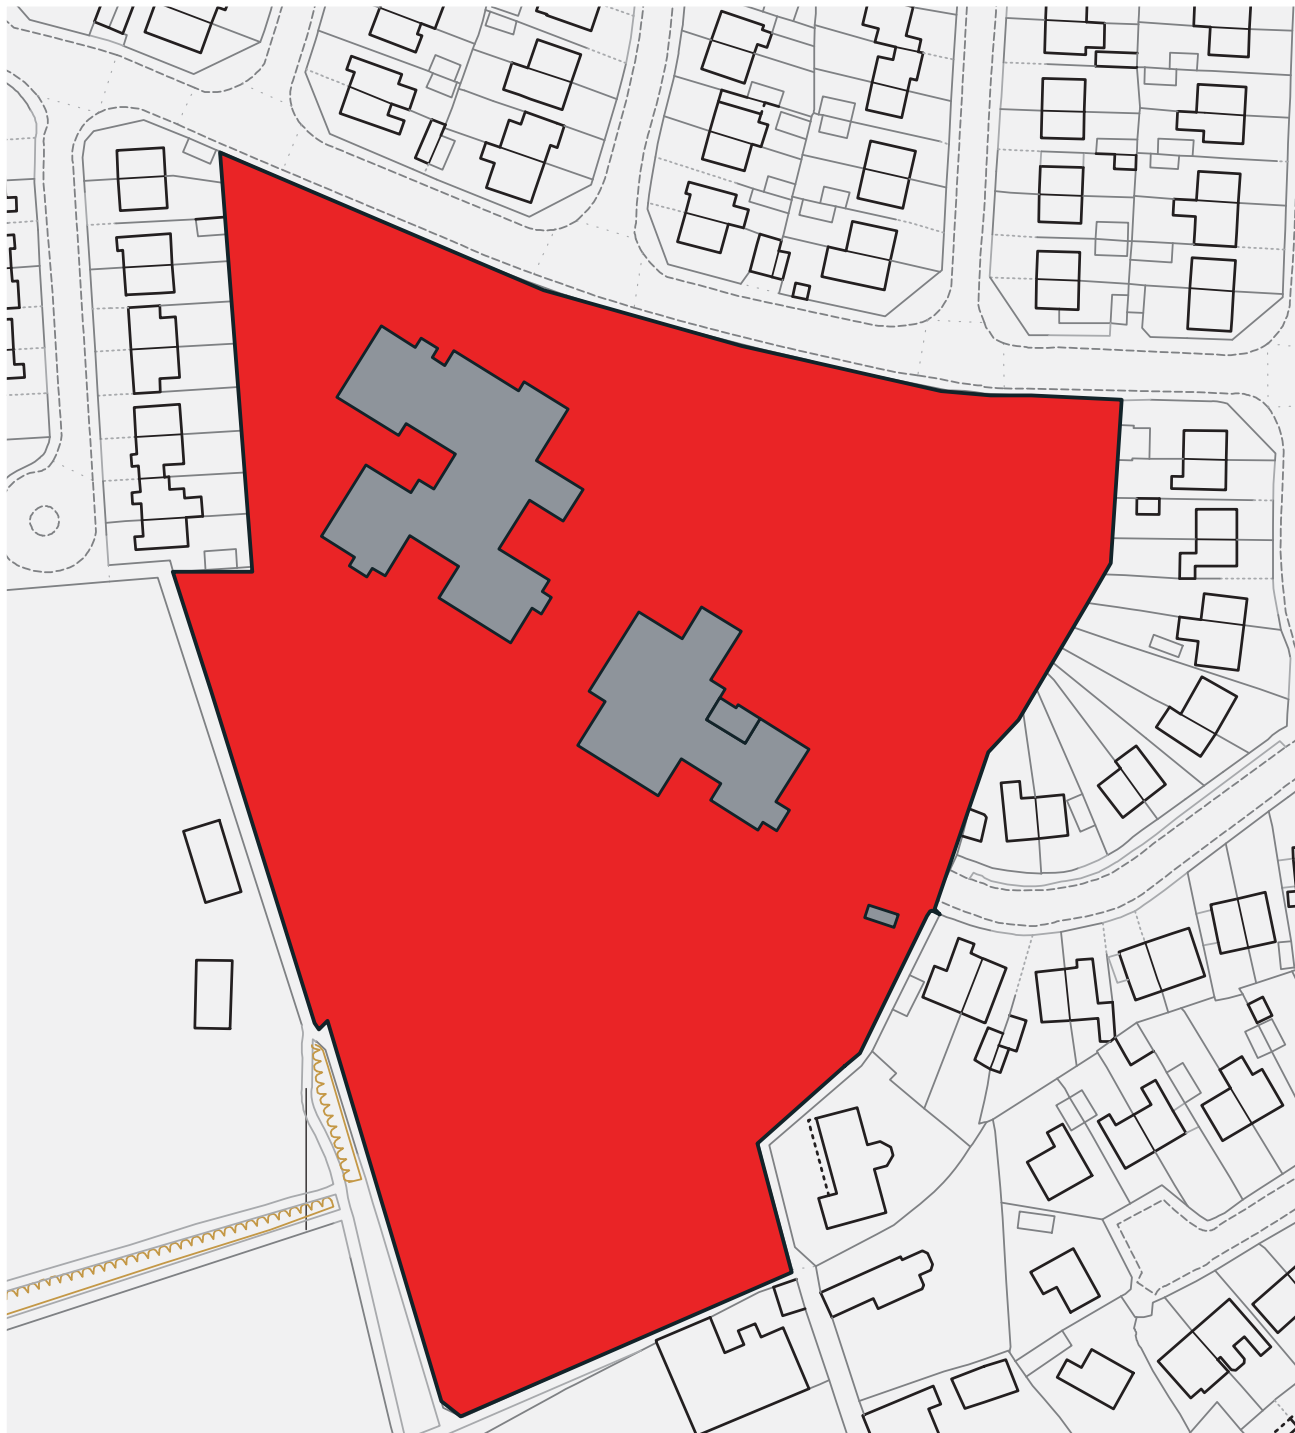

Ysgol Gynradd Gwauncelyn Gwauncelyn Primary School

RHONDDA CYNON TAF

Hysbysiad Cyfreithiol / Legal Notice

RHONDDA CYNON TAF
GORCHYMYN DIOGELU MANNAU CYHOEDDUS (RHEOLI CŴN) 2017
DEDDF YMDDYGIAD GWRTHGYMDEITHASOL, TROSEDDU A PHLISMONA 2014

RHONDDA CYNON TAF
PUBLIC SPACES PROTECTION ORDER (DOG CONTROLS) 2017
ANTI-SOCIAL BEHAVIOUR, CRIME AND POLICING ACT 2014

**Chaiff cŵn ddim bod yn yr ardal yma.
O beidio â dilyn y rheolau yma, mae'n bosibl y
cewch chi hysbysiad cosb benodedig o £100.**

**Dogs are not allowed within this area.
Failure to follow these rules may result in a
fixed penalty notice of £100.**

■ Dim Cŵn | No Dogs

Hawlfraint y goron a hawliau cronfa ddata 2016 Arolwg Ordnans 100023458
Crown copyright and database rights 2016 Ordnance Survey 100023458

Am ragor o wybodaeth, ewch i:
<http://fymhethau.rctcbc.gov.uk/fyRhondda.aspx>

For further information, please visit:
<http://my.rctcbc.gov.uk/myRhondda.aspx>