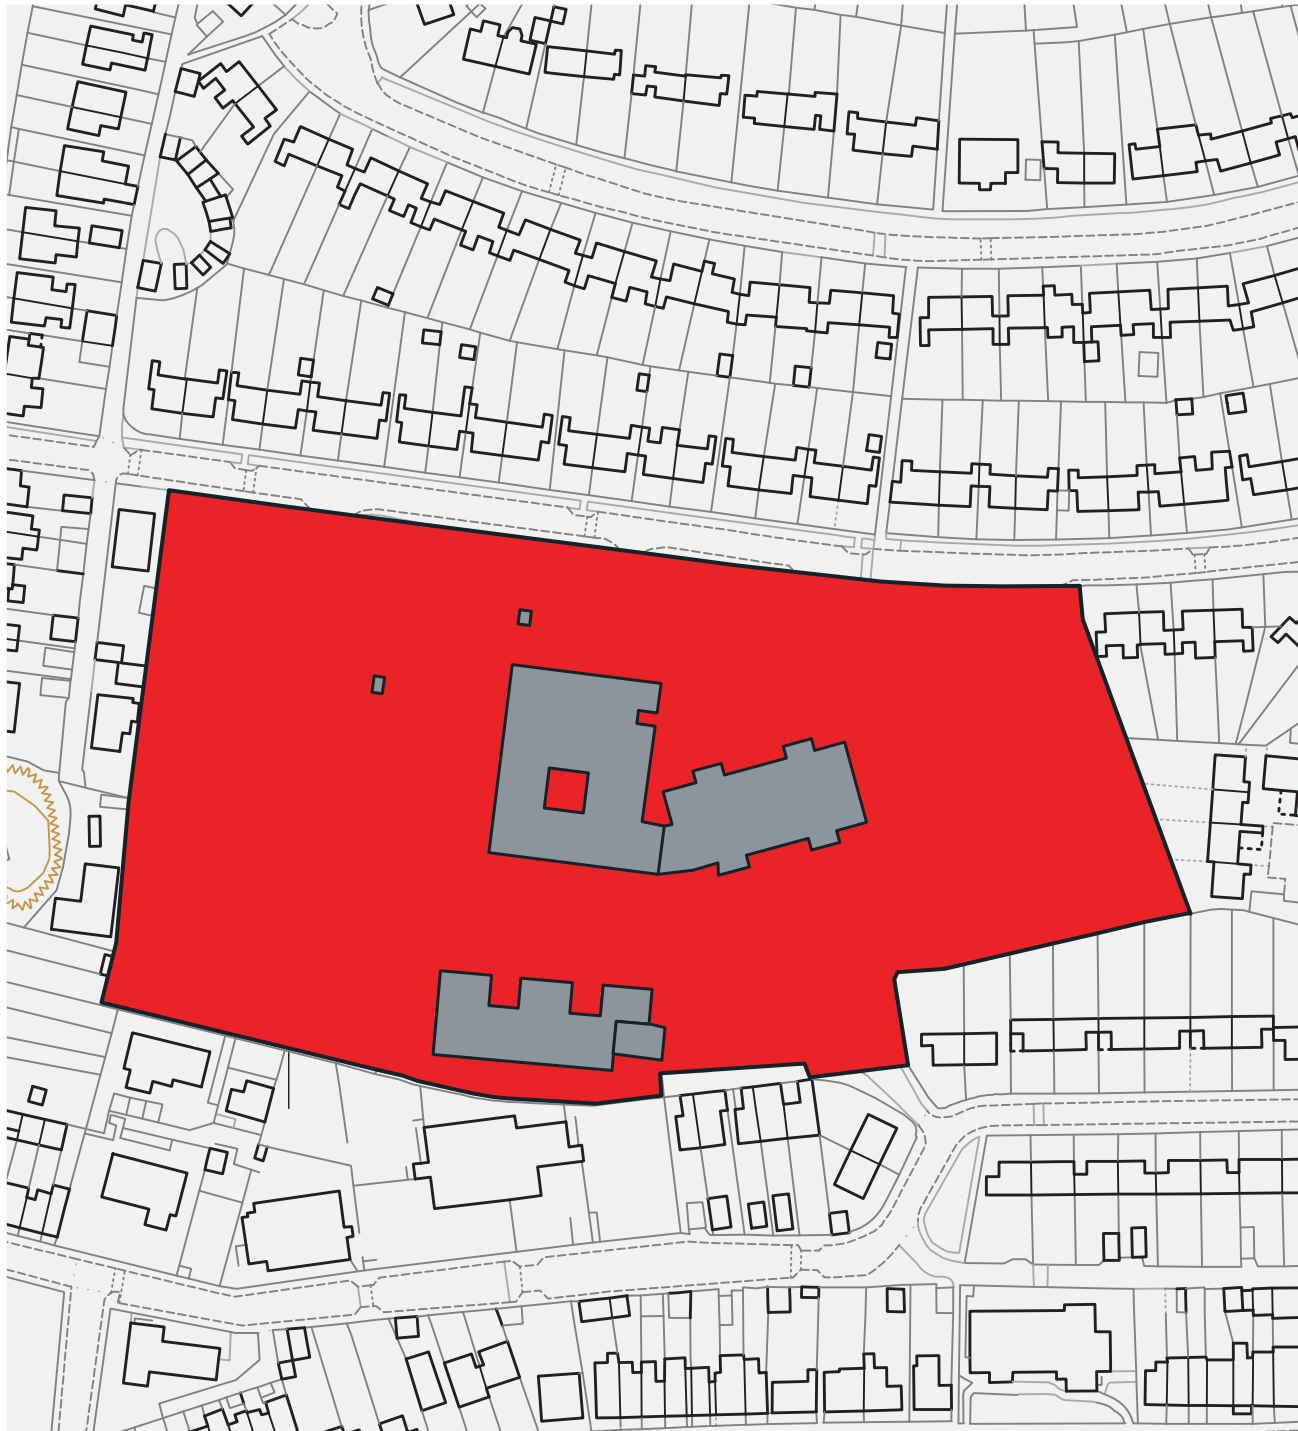

Ysgol Gynradd Tonyrefail Tonyrefail Primary School

RHONDDA CYNON TAF

Hysbysiad Cyfreithiol / Legal Notice

RHONDDA CYNON TAF

GORCHYMYN DIOGELU MANNAU CYHOEDDUS (RHEOLI CŴN) 2017

DEDDF YMDDYGIAD GWRTHGYMDEITHASOL, TROSEDDU A PHLISMONA 2014

RHONDDA CYNON TAF

PUBLIC SPACES PROTECTION ORDER (DOG CONTROLS) 2017

ANTI-SOCIAL BEHAVIOUR, CRIME AND POLICING ACT 2014

**Chaiff cŵn ddim bod yn yr ardal yma.
O beidio â dilyn y rheolau yma, mae'n bosibl y
cewch chi hysbysiad cosb benodedig o £100.**

**Dogs are not allowed within this area.
Failure to follow these rules may result in a
fixed penalty notice of £100.**

■ Dim Cŵn | No Dogs

Hawlfraint y goron a hawliau cronfa ddata 2016 Arolwg Ordnans 100023458
Crown copyright and database rights 2016 Ordnance Survey 100023458

Am ragor o wybodaeth, ewch i:

<http://fymhethau.rctcbc.gov.uk/fyRhondda.aspx>

For further information, please visit:

<http://my.rctcbc.gov.uk/myRhondda.aspx>