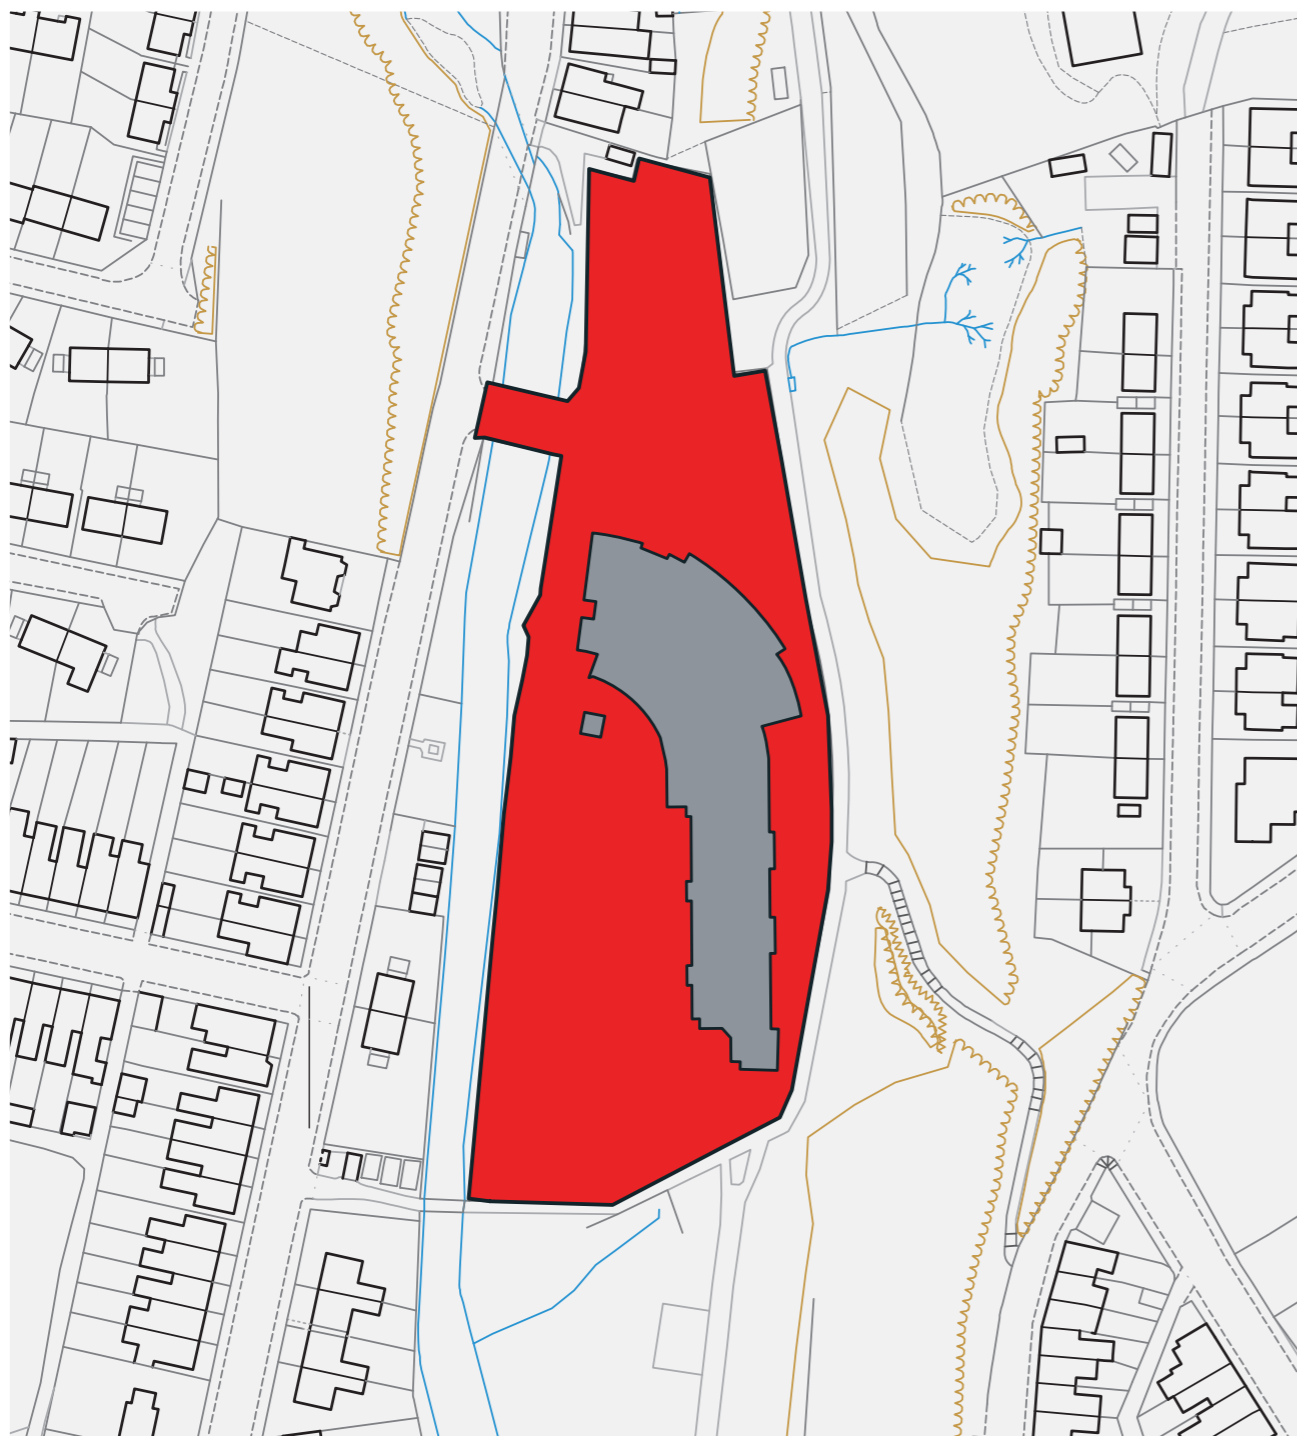

Ysgol Gynradd Gymuned Pen-psych Penpsych Primary School

RHONDDA CYNON TAF

Hysbysiad Cyfreithiol / Legal Notice

RHONDDA CYNON TAF
GORCHYMYN DIOGELU MANNAU CYHOEDDUS (RHEOLI CŴN) 2017
DEDDF YMDDYGIAD GWRTHGYMDEITHASOL, TROSEDDU A PHLISMONA 2014

RHONDDA CYNON TAF
PUBLIC SPACES PROTECTION ORDER (DOG CONTROLS) 2017
ANTI-SOCIAL BEHAVIOUR, CRIME AND POLICING ACT 2014

**Chaiff cŵn ddim bod yn yr ardal yma.
O beidio â dilyn y rheolau yma, mae'n bosibl y
cewch chi hysbysiad cosb benodedig o £100.**

**Dogs are not allowed within this area.
Failure to follow these rules may result in a
fixed penalty notice of £100.**

■ Dim Cŵn | No Dogs

Hawlfraint y goron a hawliau cronfa ddata 2016 Arolwg Ordnans 100023458
Crown copyright and database rights 2016 Ordnance Survey 100023458

Am ragor o wybodaeth, ewch i:
<http://fymhethau.rctcbc.gov.uk/fyRhondda.aspx>

For further information, please visit:
<http://my.rctcbc.gov.uk/myRhondda.aspx>