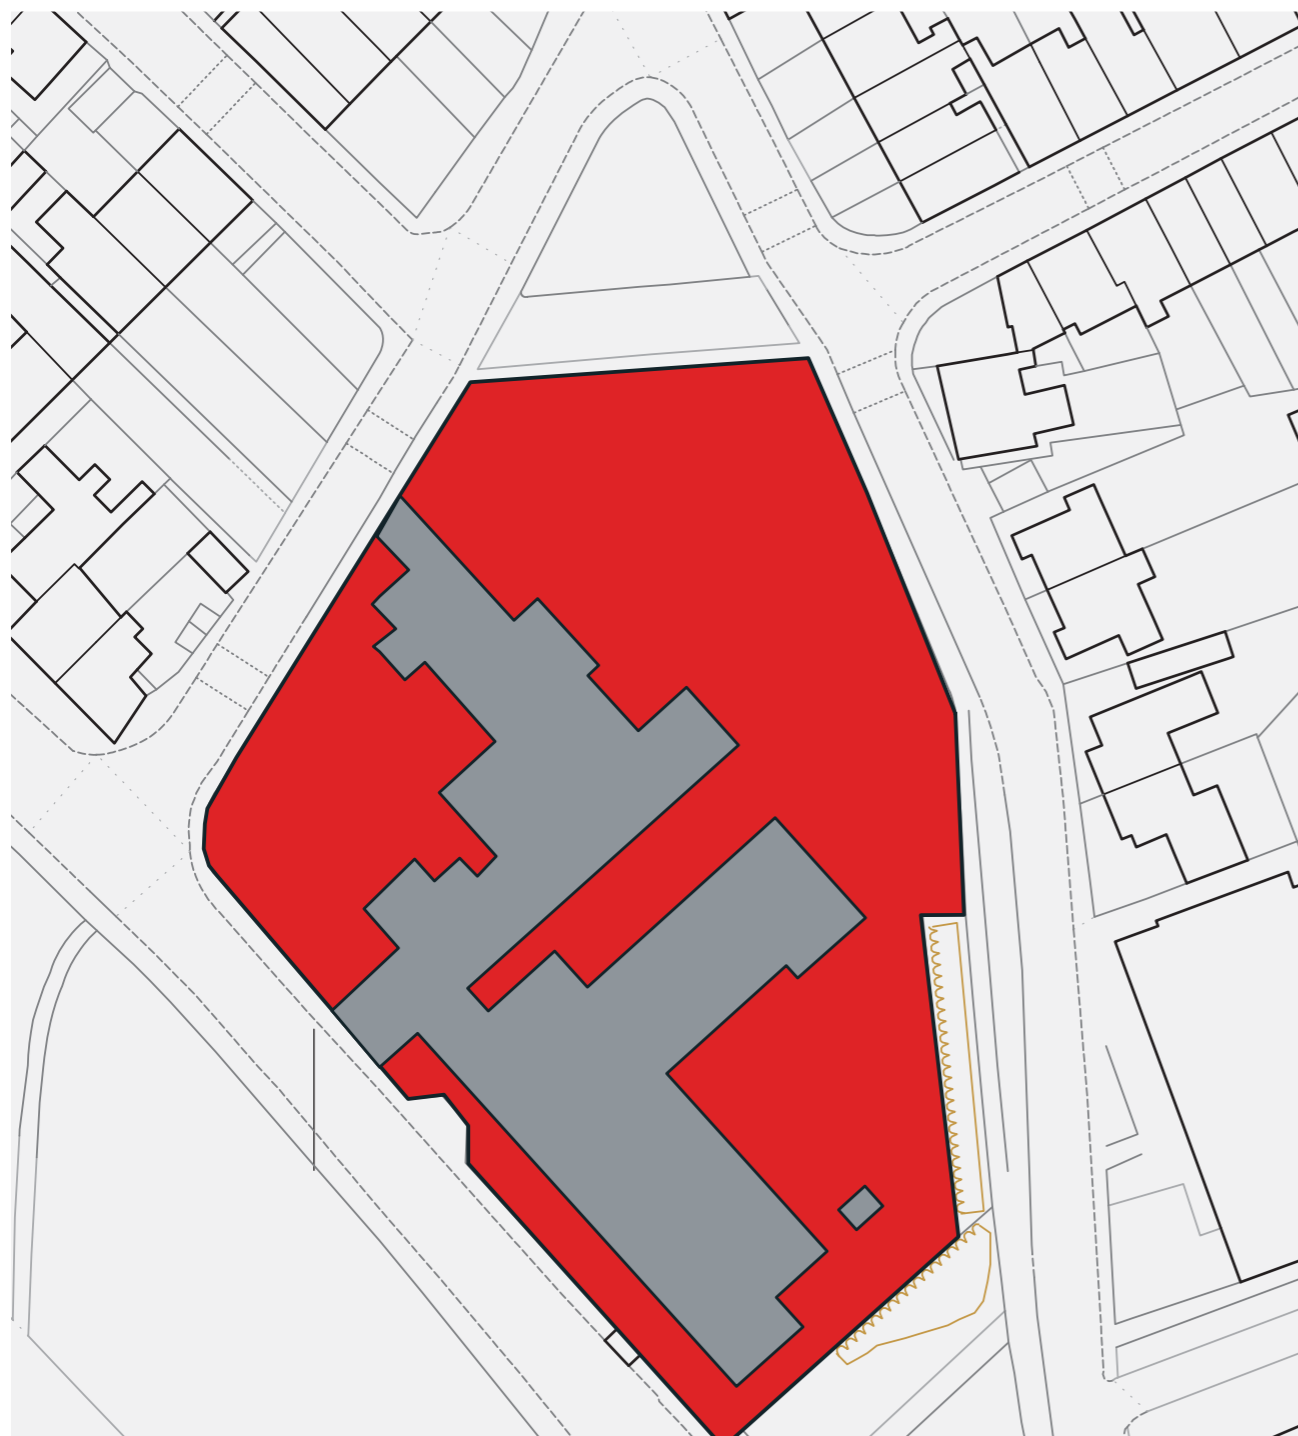

Ysgol Gynradd Parc Aberdâr Aberdare Park Primary

RHONDDA CYNON TAF

Hysbysiad Cyfreithiol / Legal Notice

RHONDDA CYNON TAF

GORCHYMYN DIOGELU MANNAU CYHOEDDUS (RHEOLI CŴN) 2017

DEDDF YMDDYGIAD GWRTHGYMDEITHASOL, TROSEDDU A PHLISMONA 2014

RHONDDA CYNON TAF

PUBLIC SPACES PROTECTION ORDER (DOG CONTROLS) 2017

ANTI-SOCIAL BEHAVIOUR, CRIME AND POLICING ACT 2014

**Chaiff cŵn ddim bod yn yr ardal yma.
O beidio â dilyn y rheolau yma, mae'n bosibl y
cewch chi hysbysiad cosb benodedig o £100.**

**Dogs are not allowed within this area.
Failure to follow these rules may result in a
fixed penalty notice of £100.**

■ Dim Cŵn | No Dogs

Hawlfraint y goron a hawliau cronfa ddata 2016 Arolwg Ordnans 100023458
Crown copyright and database rights 2016 Ordnance Survey 100023458

Am ragor o wybodaeth, ewch i:

<http://fymhethau.rctcbc.gov.uk/fyRhondda.aspx>

For further information, please visit:

<http://my.rctcbc.gov.uk/myRhondda.aspx>