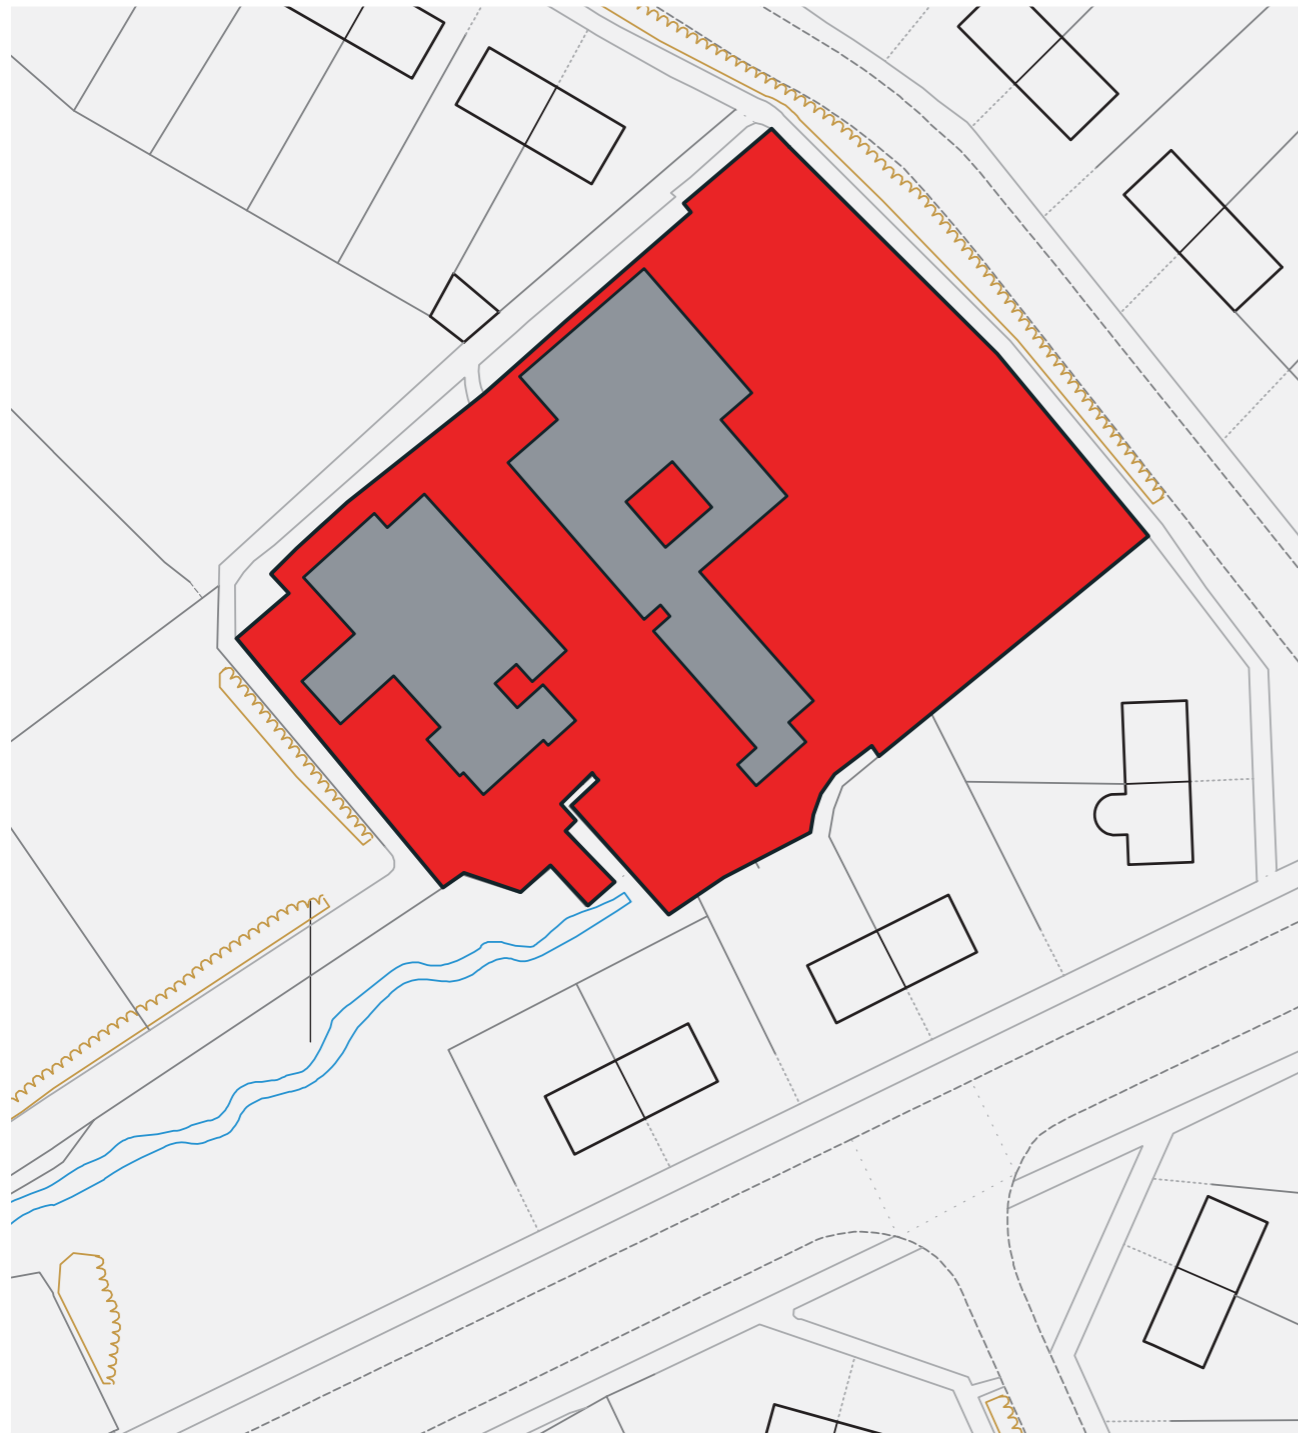

Ysgol Gynradd Cwm-bach yr Eglwys yng Nghymru Cwmbach Church in Wales Primary School

RHONDDA CYNON TAF

Hysbysiad Cyfreithiol / Legal Notice

RHONDDA CYNON TAF

GORCHYMYN DIOGELU MANNAU CYHOEDDUS (RHEOLI CŴN) 2017

DEDDF YMDDYGIAD GWRTHGYMDEITHASOL, TROSEDDU A PHLISMONA 2014

RHONDDA CYNON TAF

PUBLIC SPACES PROTECTION ORDER (DOG CONTROLS) 2017

ANTI-SOCIAL BEHAVIOUR, CRIME AND POLICING ACT 2014

**Chaiff cŵn ddim bod yn yr ardal yma.
O beidio â dilyn y rheolau yma, mae'n bosibl y
cewch chi hysbysiad cosb benodedig o £100.**

**Dogs are not allowed within this area.
Failure to follow these rules may result in a
fixed penalty notice of £100.**

■ Dim Cŵn | No Dogs

Hawlfraint y goron a hawliau cronfa ddata 2016 Arolwg Ordnans 100023458
Crown copyright and database rights 2016 Ordnance Survey 100023458

Am ragor o wybodaeth, ewch i:

<http://fymhethau.rctcbc.gov.uk/fyRhondda.aspx>

For further information, please visit:

<http://my.rctcbc.gov.uk/myRhondda.aspx>