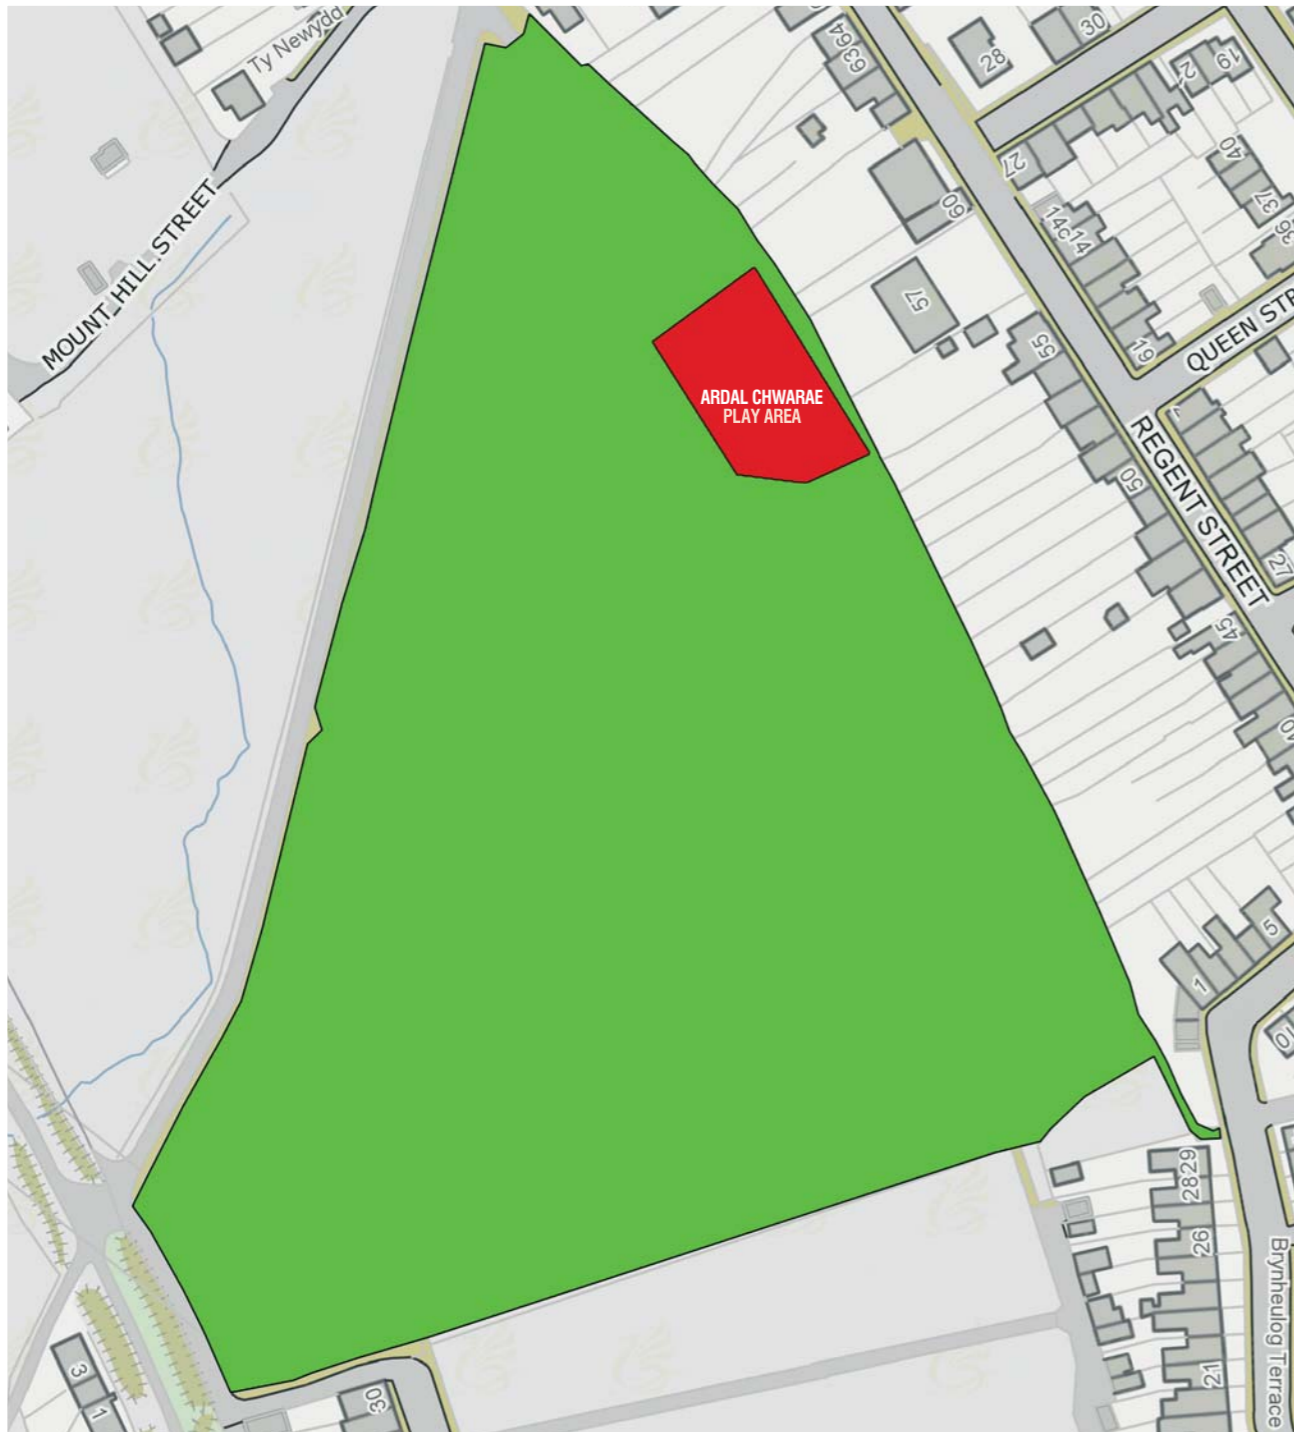

Brenin Siôr V Aberaman King George V Aberaman

RHONDDA CYNON TAF

Hysbysiad Cyfreithiol / Legal Notice

RHONDDA CYNON TAF

GORCHYMYN DIOGELU MANNAU CYHOEDDUS (RHEOLI CŴN) 2017

DEDDF YMDYGIAD GWRTHGYMDEITHASOL, TROSEDDU A PHLISMONA 2014

RHONDDA CYNON TAF

PUBLIC SPACES PROTECTION ORDER (DOG CONTROLS) 2017

ANTI-SOCIAL BEHAVIOUR, CRIME AND POLICING ACT 2014

Mae croeso i gŵn yn y parc hwn **O FEWN Y PARTHAU PRIODOL** ond rhaid ichi godi baw eich ci ar ei ôl a chadw'ch ci o dan reolaeth ar bob adeg.

Dilynwch y rheolau syml yma er budd pawb sy'n defnyddio'r parc.

1. Codwch faw eich ci ar unwaith a rhoi'r baw yn y biniau gwastraff sydd ar gael.
2. Gofalwch fod bagiau cario'r baw ci gyda chi ar bob adeg.
3. Chaiff cŵn ddim bod ar y caeau chwaraeon na'r caeau chwarae, manau chwarae nac ar unrhyw nodweddion dŵr yn y parc.
4. Os bydd swyddog o'r Cyngor neu'r Heddlu yn gofyn i chi roi'ch ci ar dennyn, gwnewch hynny ar unwaith.

O beidio â dilyn y rheolau yma, mae'n bosibl y cewch chi hysbysiad cosb benodedig o £100.

Dogs are welcome in this Park **WITHIN THE APPROPRIATE ZONES** but you must clean up after your dog and keep your dog under control at all times.

Please follow these simple rules for the benefit of everyone who uses this Park.

1. Clean up after your dog immediately and dispose of the mess in the waste bins provided.
2. Always carry waste bags for your dog mess.
3. Dogs are not allowed on the sports or playing fields, play areas or on any water feature in the Park.
4. If a Council or Police officer asks you to put your dog on a lead, please do so immediately.

Failure to follow these rules may result in a fixed penalty notice of £100.

■ Dim Cŵn | No Dogs

■ Cŵn O Dan Reolaeth | Dogs Under Control

Hawlfraint y goron a hawliau cronfa ddata 2016 Arolwg Ordnans 100023458
Crown copyright and database rights 2016 Ordnance Survey 100023458

Am ragor o wybodaeth, ewch i:

<http://fymhethau.rctcbc.gov.uk/fyRhondda.aspx>

For further information, please visit:

<http://my.rctcbc.gov.uk/myRhondda.aspx>