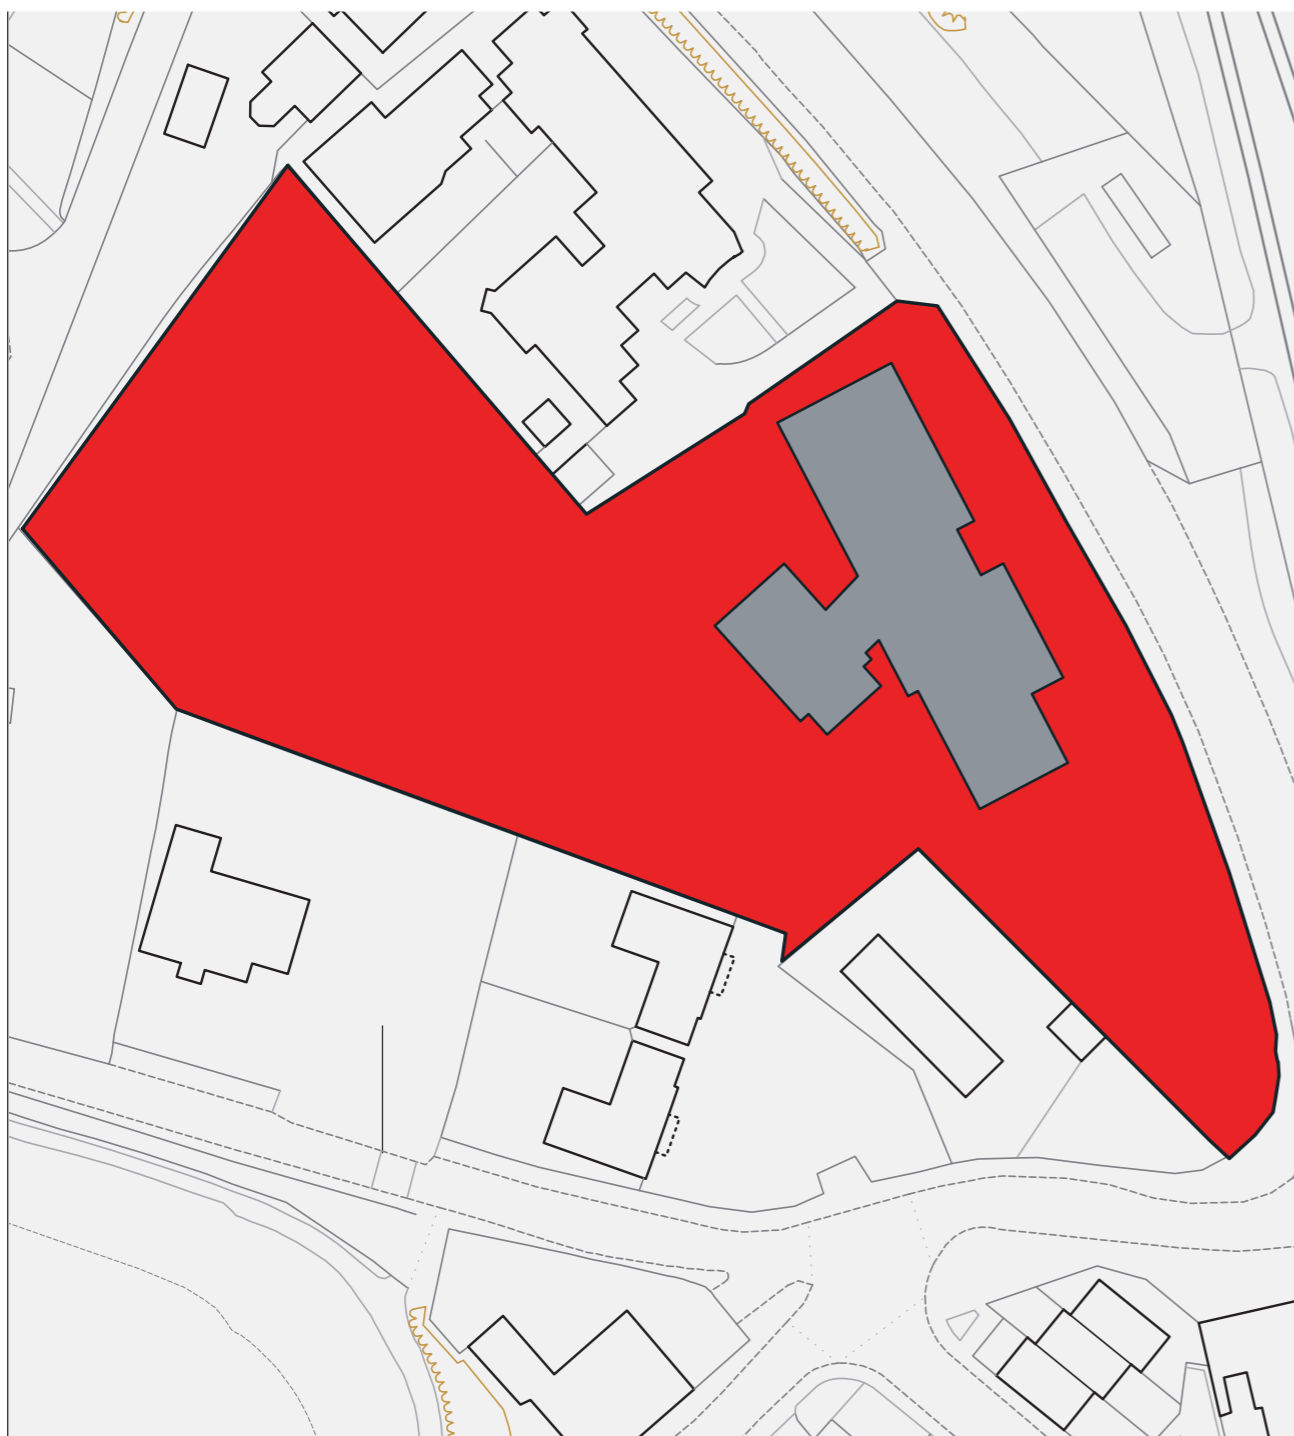

Ysgol y Forwyn Fair Eglwys Gatholig Rhufain Our Lady's RC Primary School

RHONDDA CYNON TAF

Hysbysiad Cyfreithiol / Legal Notice

RHONDDA CYNON TAF
GORCHYMYN DIOGELU MANNAU CYHOEDDUS (RHEOLI CŴN) 2017
DEDDF YMDDYGIAD GWRTHGYMDEITHASOL, TROSEDDU A PHLISMONA 2014

RHONDDA CYNON TAF
PUBLIC SPACES PROTECTION ORDER (DOG CONTROLS) 2017
ANTI-SOCIAL BEHAVIOUR, CRIME AND POLICING ACT 2014

**Chaiff cŵn ddim bod yn yr ardal yma.
O beidio â dilyn y rheolau yma, mae'n bosibl y
cewch chi hysbysiad cosb benodedig o £100.**

**Dogs are not allowed within this area.
Failure to follow these rules may result in a
fixed penalty notice of £100.**

■ Dim Cŵn | No Dogs

Hawlfraint y goron a hawliau cronfa ddata 2016 Arolwg Ordnans 100023458
Crown copyright and database rights 2016 Ordnance Survey 100023458

Am ragor o wybodaeth, ewch i:
<http://fymhethau.rctcbc.gov.uk/fyRhondda.aspx>

For further information, please visit:
<http://my.rctcbc.gov.uk/myRhondda.aspx>