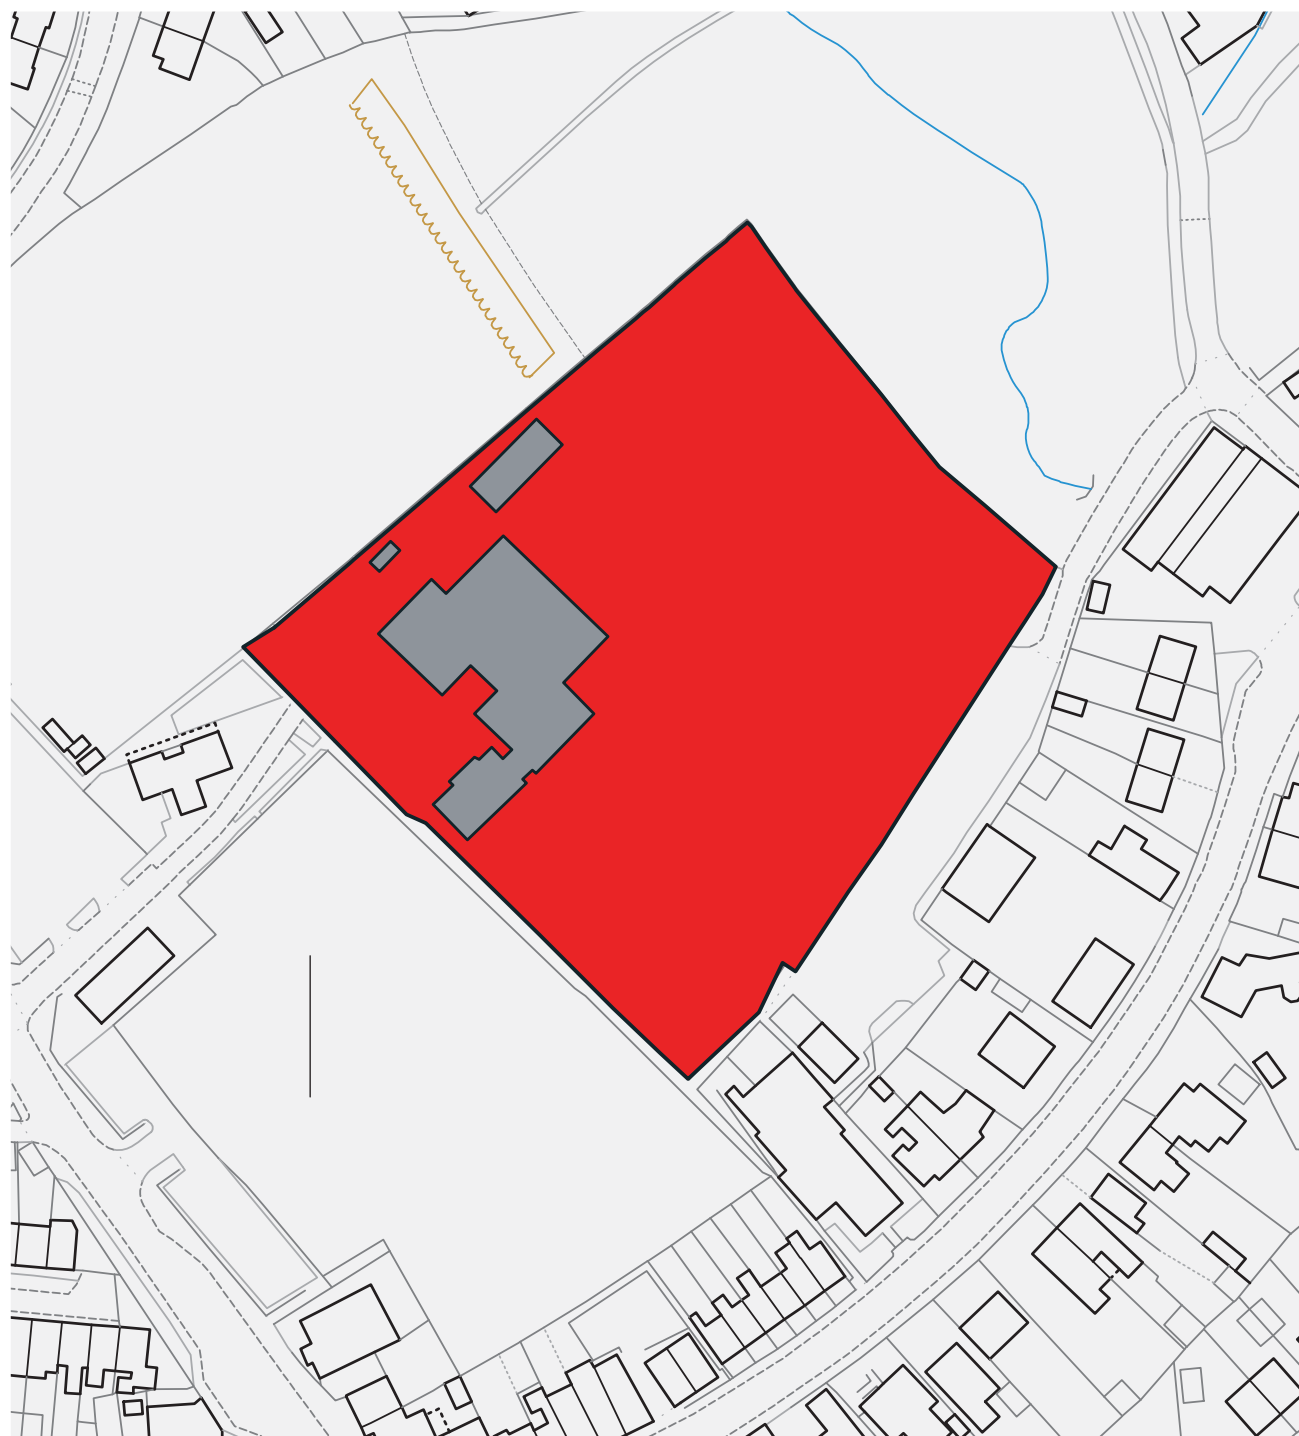

Ysgol Gynradd Llanilltud Faerdref Llanilltud Faerdref Primary School

RHONDDA CYNON TAF

Hysbysiad Cyfreithiol / Legal Notice

RHONDDA CYNON TAF
GORCHYMYN DIOGELU MANNAU CYHOEDDUS (RHEOLI CŴN) 2017
DEDDF YMDDYGIAD GWRTHGYMDEITHASOL, TROSEDDU A PHLISMONA 2014

RHONDDA CYNON TAF
PUBLIC SPACES PROTECTION ORDER (DOG CONTROLS) 2017
ANTI-SOCIAL BEHAVIOUR, CRIME AND POLICING ACT 2014

**Chaiff cŵn ddim bod yn yr ardal yma.
O beidio â dilyn y rheolau yma, mae'n bosibl y
cewch chi hysbysiad cosb benodedig o £100.**

**Dogs are not allowed within this area.
Failure to follow these rules may result in a
fixed penalty notice of £100.**

■ Dim Cŵn | No Dogs

Hawlfraint y goron a hawliau cronfa ddata 2016 Arolwg Ordnans 100023458
Crown copyright and database rights 2016 Ordnance Survey 100023458

Am ragor o wybodaeth, ewch i:
<http://fymhethau.rctcbc.gov.uk/fyRhondda.aspx>

For further information, please visit:
<http://my.rctcbc.gov.uk/myRhondda.aspx>