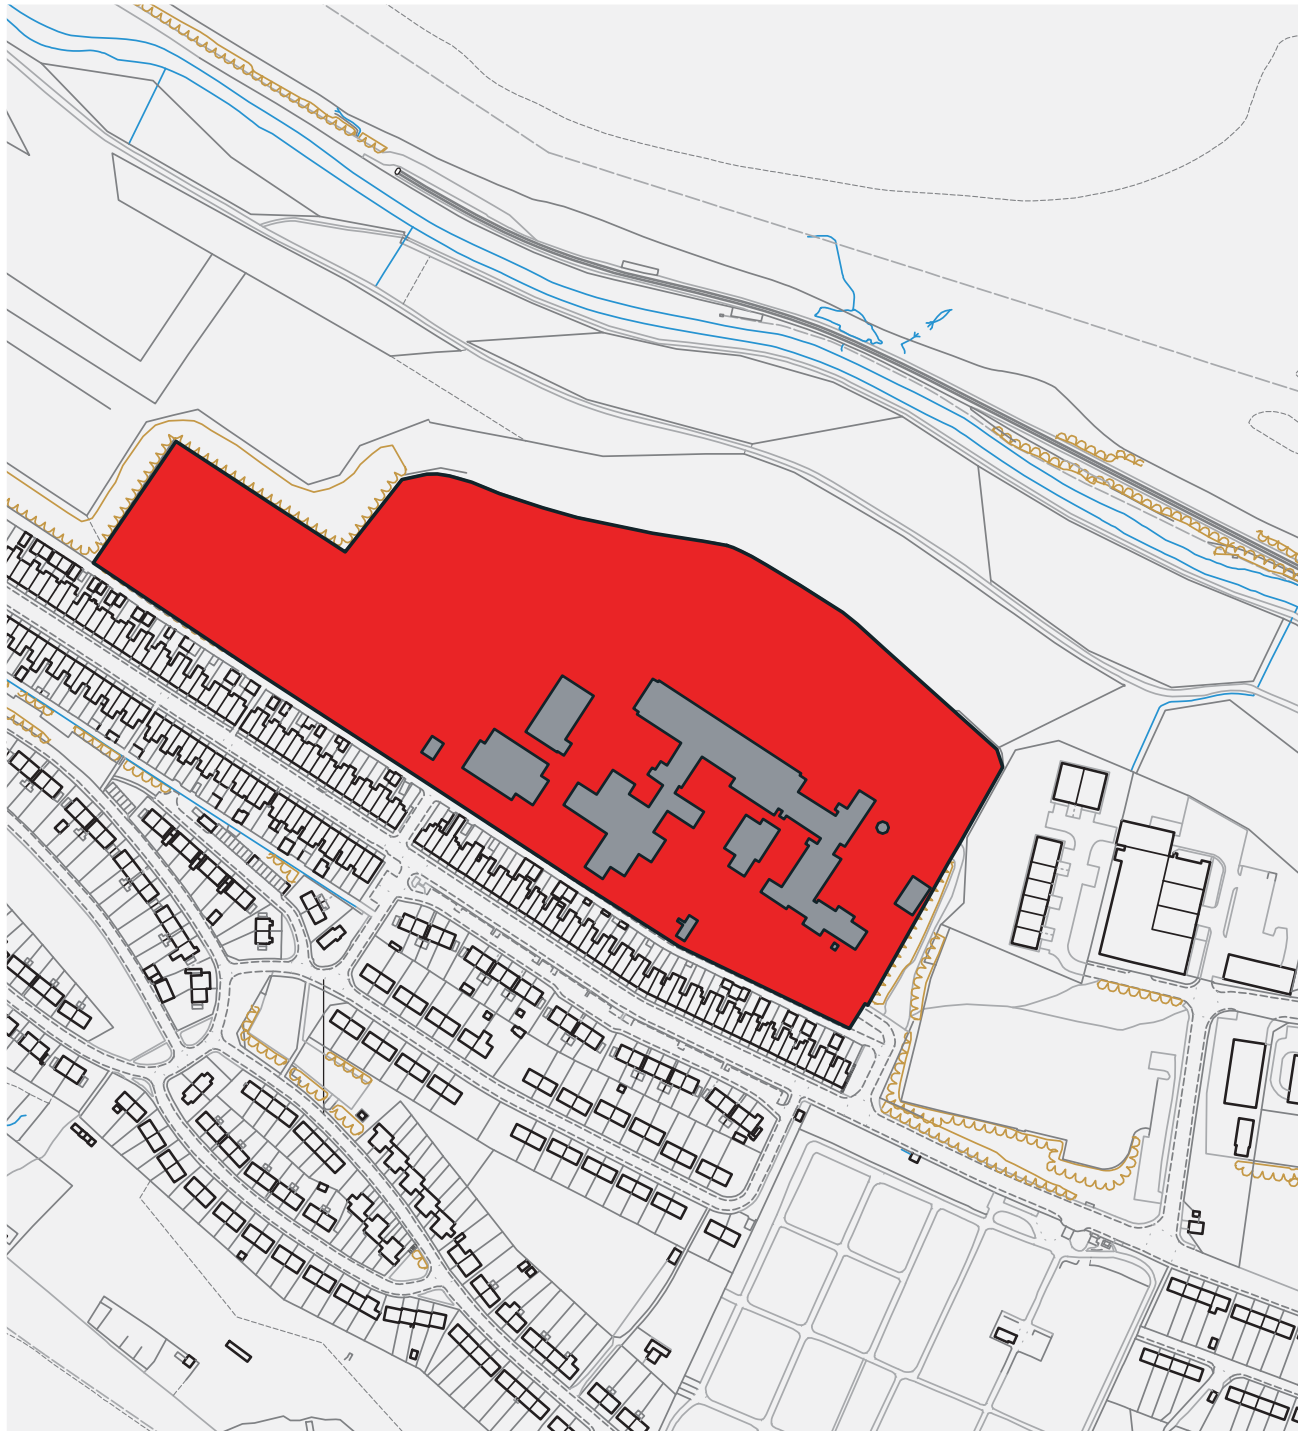

Ysgol Gymuned Glynrhedynog Ferndale Community School

RHONDDA CYNON TAF

Hysbysiad Cyfreithiol / Legal Notice

RHONDDA CYNON TAF

GORCHYMYN DIOGELU MANNAU CYHOEDDUS (RHEOLI CŴN) 2017

DEDDF YMDDYGIAD GWRTHGYMDEITHASOL, TROSEDDU A PHLISMONA 2014

RHONDDA CYNON TAF

PUBLIC SPACES PROTECTION ORDER (DOG CONTROLS) 2017

ANTI-SOCIAL BEHAVIOUR, CRIME AND POLICING ACT 2014

**Chaiff cŵn ddim bod yn yr ardal yma.
O beidio â dilyn y rheolau yma, mae'n bosibl y
cewch chi hysbysiad cosb benodedig o £100.**

**Dogs are not allowed within this area.
Failure to follow these rules may result in a
fixed penalty notice of £100.**

■ Dim Cŵn | No Dogs

Hawlfraint y goron a hawliau cronfa ddata 2016 Arolwg Ordnans 100023458
Crown copyright and database rights 2016 Ordnance Survey 100023458

Am ragor o wybodaeth, ewch i:

<http://fymhethau.rctcbc.gov.uk/fyRhondda.aspx>

For further information, please visit:

<http://my.rctcbc.gov.uk/myRhondda.aspx>