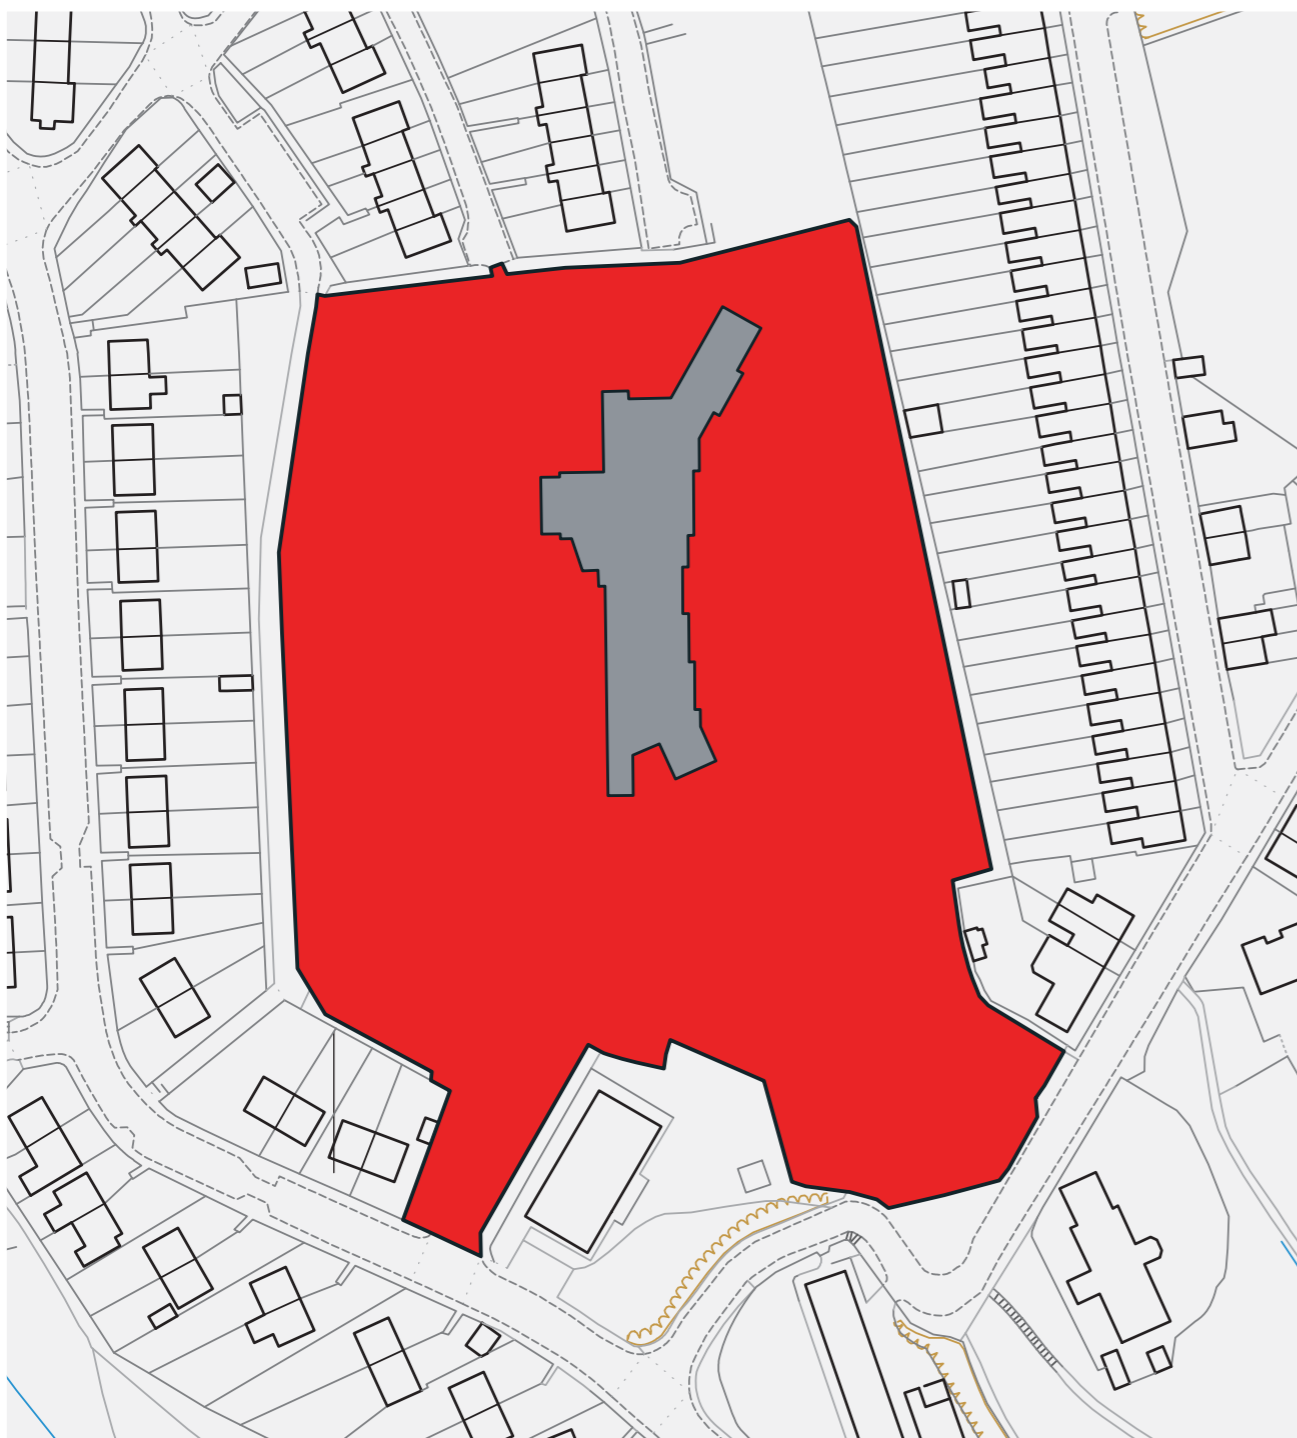

Ysgol Gynradd Gymuned Perthcelyn Perthcelyn Community Primary School

Hysbysiad Cyfreithiol / Legal Notice

RHONDDA CYNON TAF
GORCHYMYN DIOGELU MANNAU CYHOEDDUS (RHEOLI CŴN) 2017
DEDDF YMDYGIAD GWRTHGYMDEITHASOL, TROSEDDU A PHLISMONA 2014

RHONDDA CYNON TAF
PUBLIC SPACES PROTECTION ORDER (DOG CONTROLS) 2017
ANTI-SOCIAL BEHAVIOUR, CRIME AND POLICING ACT 2014

**Chaiff cŵn ddim bod yn yr ardal yma.
O beidio â dilyn y rheolau yma, mae'n bosibl y
cewch chi hysbysiad cosb benodedig o £100.**

**Dogs are not allowed within this area.
Failure to follow these rules may result in a
fixed penalty notice of £100.**

■ Dim Cŵn | No Dogs

Hawlfraint y goron a hawliau cronfa ddata 2016 Arolwg Ordnans 100023458
Crown copyright and database rights 2016 Ordnance Survey 100023458

Am ragor o wybodaeth, ewch i:
<http://fymhethau.rctcbc.gov.uk/fyRhondda.aspx>

For further information, please visit:
<http://my.rctcbc.gov.uk/myRhondda.aspx>