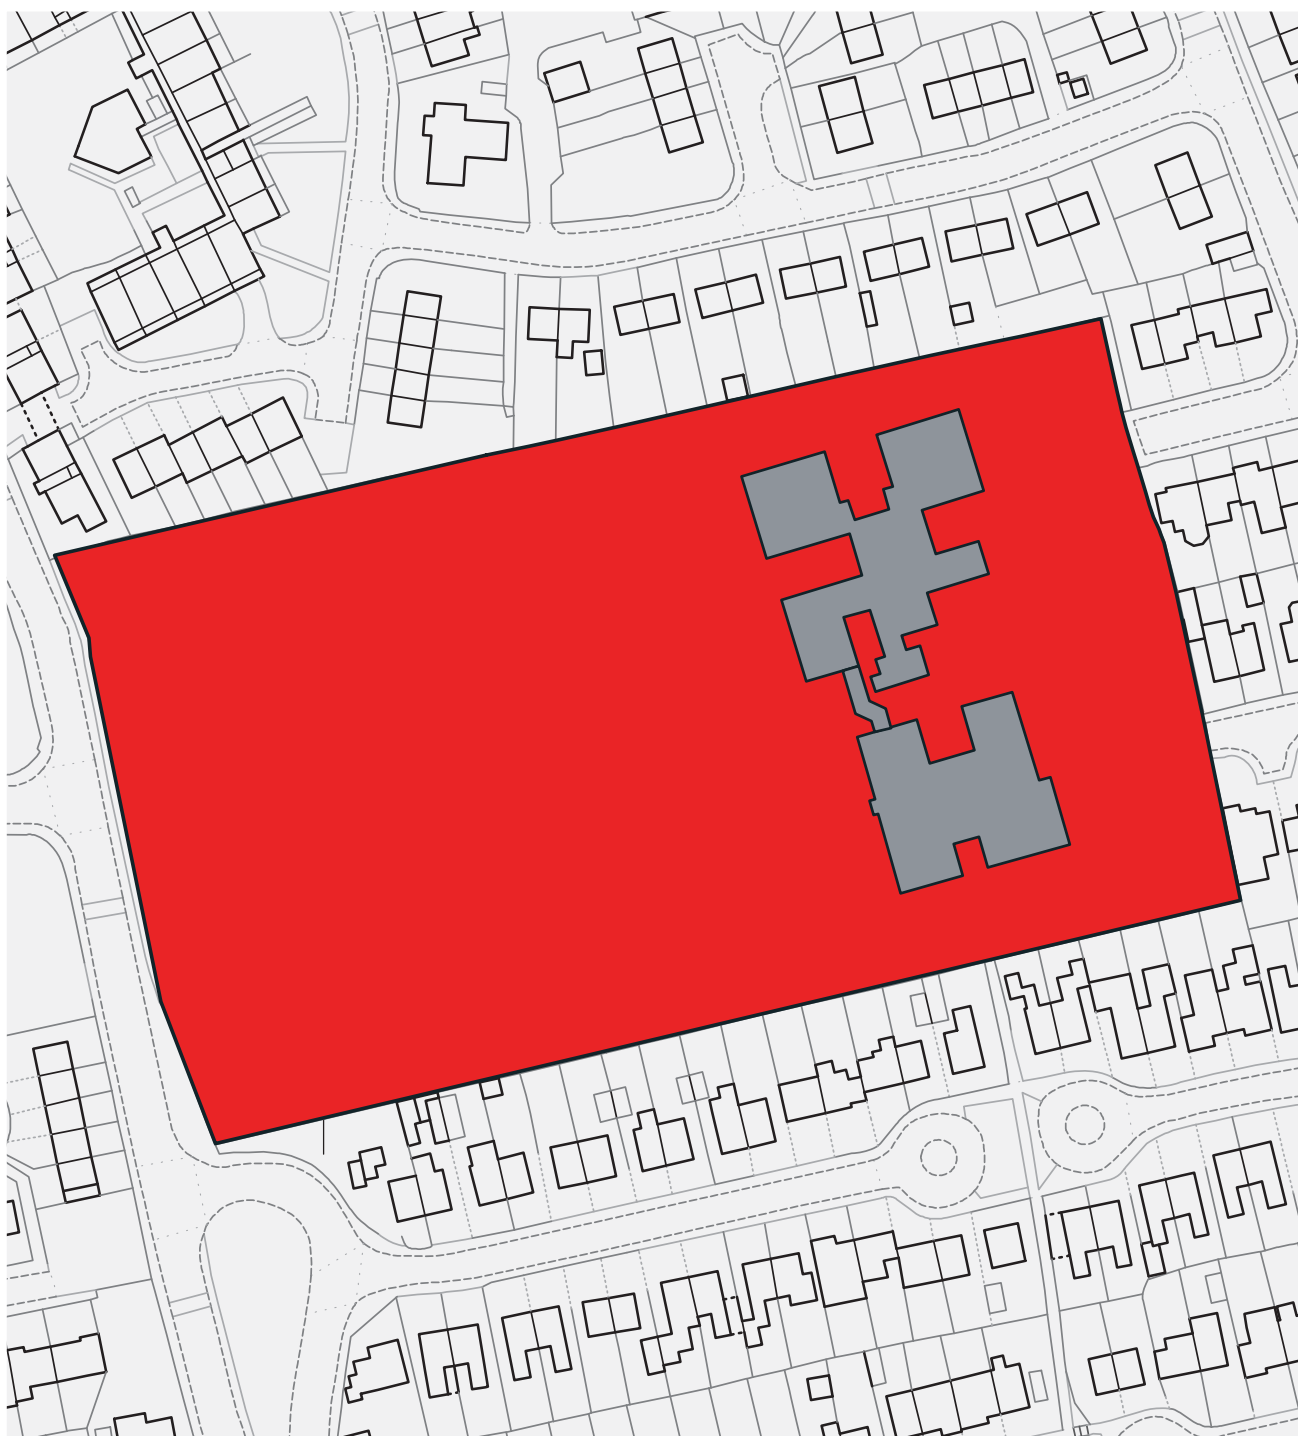

Ysgol Gynradd Gwaunmeisgyn Gwaunmeisgyn Primary School

RHONDDA CYNON TAF

Hysbysiad Cyfreithiol / Legal Notice

RHONDDA CYNON TAF
GORCHYMYN DIOGELU MANNAU CYHOEDDUS (RHEOLI CŴN) 2017
DEDDF YMDDYGIAD GWRTHGYMDEITHASOL, TROSEDDU A PHLISMONA 2014

RHONDDA CYNON TAF
PUBLIC SPACES PROTECTION ORDER (DOG CONTROLS) 2017
ANTI-SOCIAL BEHAVIOUR, CRIME AND POLICING ACT 2014

**Chaiff cŵn ddim bod yn yr ardal yma.
O beidio â dilyn y rheolau yma, mae'n bosibl y
cewch chi hysbysiad cosb benodedig o £100.**

**Dogs are not allowed within this area.
Failure to follow these rules may result in a
fixed penalty notice of £100.**

■ Dim Cŵn | No Dogs

Hawlfraint y goron a hawliau cronfa ddata 2016 Arolwg Ordnans 100023458
Crown copyright and database rights 2016 Ordnance Survey 100023458

Am ragor o wybodaeth, ewch i:
<http://fymhethau.rctcbc.gov.uk/fyRhondda.aspx>

For further information, please visit:
<http://my.rctcbc.gov.uk/myRhondda.aspx>