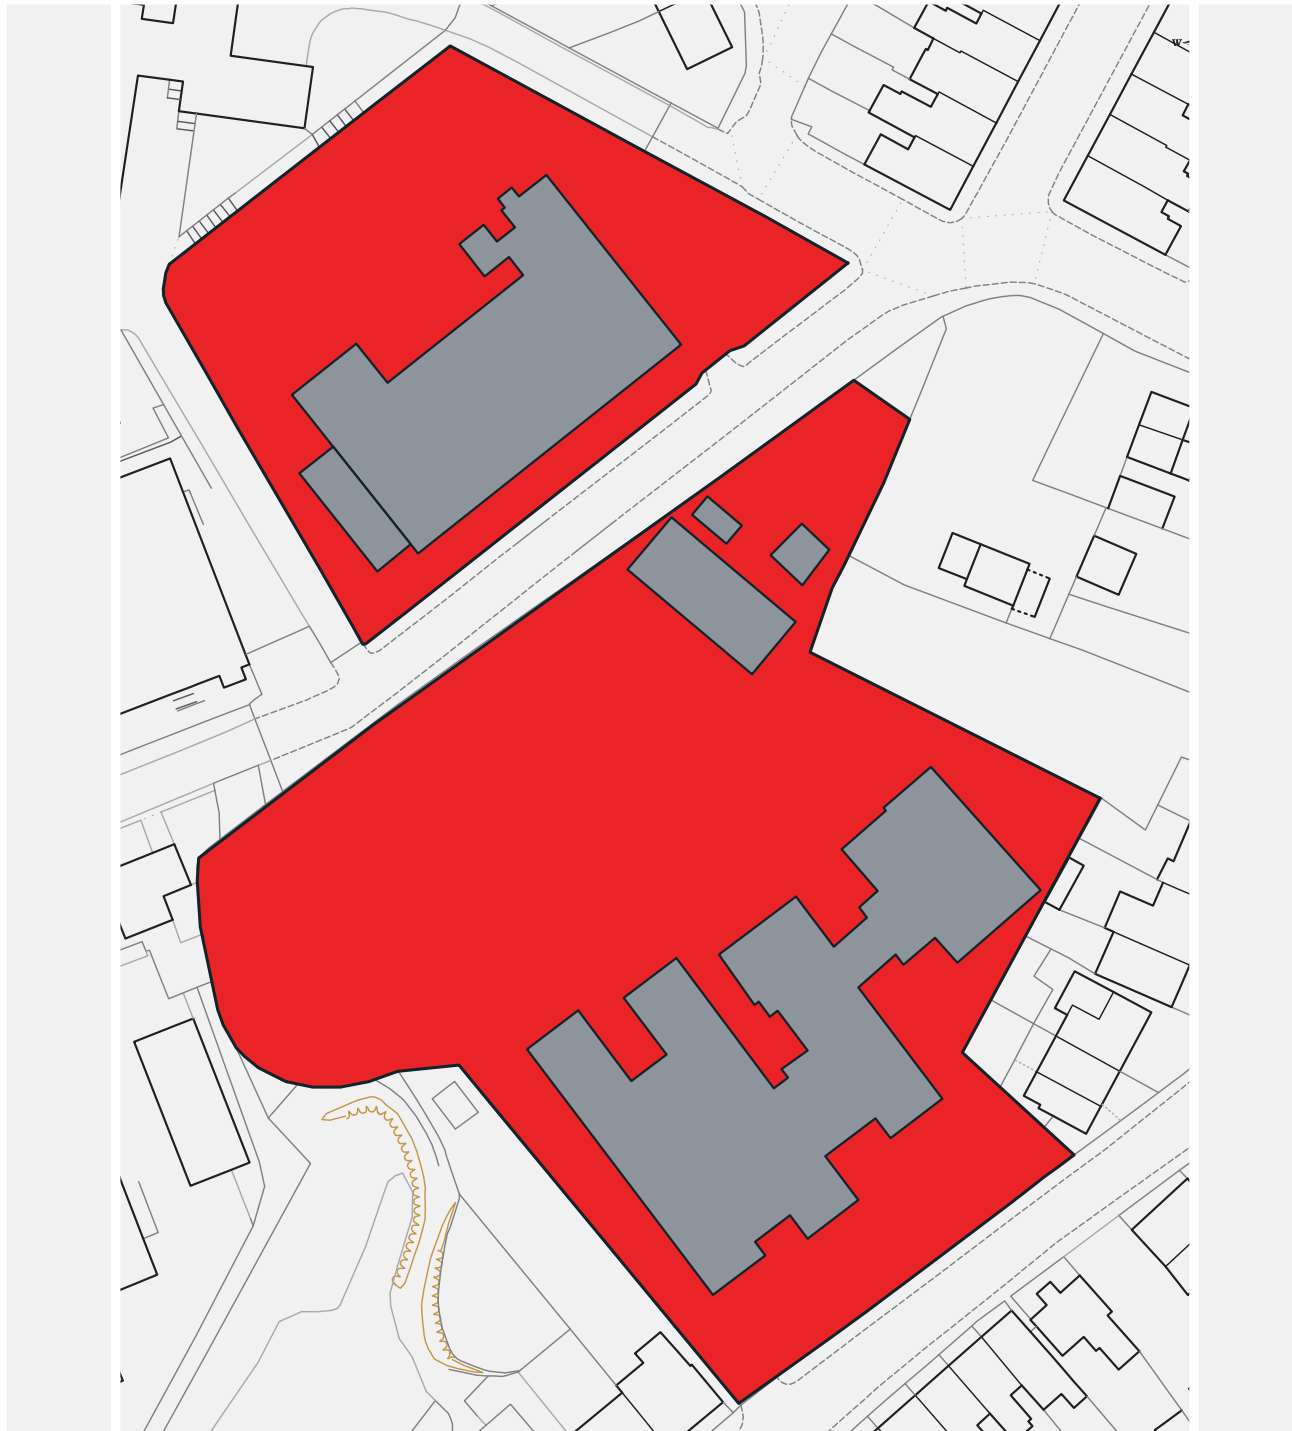

Ysgol Gynradd y Cymer Cymmer Primary School

RHONDDA CYNON TAF

Hysbysiad Cyfreithiol / Legal Notice

RHONDDA CYNON TAF

GORCHYMYN DIOGELU MANNAU CYHOEDDUS (RHEOLI CŴN) 2017

DEDDF YMDDYGIAD GWRTHGYMDEITHASOL, TROSEDDU A PHLISMONA 2014

RHONDDA CYNON TAF

PUBLIC SPACES PROTECTION ORDER (DOG CONTROLS) 2017

ANTI-SOCIAL BEHAVIOUR, CRIME AND POLICING ACT 2014

**Chaiff cŵn ddim bod yn yr ardal yma.
O beidio â dilyn y rheolau yma, mae'n bosibl y
cewch chi hysbysiad cosb benodedig o £100.**

**Dogs are not allowed within this area.
Failure to follow these rules may result in a
fixed penalty notice of £100.**

■ Dim Cŵn | No Dogs

Hawlfraint y goron a hawliau cronfa ddata 2016 Arolwg Ordnans 100023458
Crown copyright and database rights 2016 Ordnance Survey 100023458

Am ragor o wybodaeth, ewch i:

<http://fymhethau.rctcbc.gov.uk/fyRhondda.aspx>

For further information, please visit:

<http://my.rctcbc.gov.uk/myRhondda.aspx>