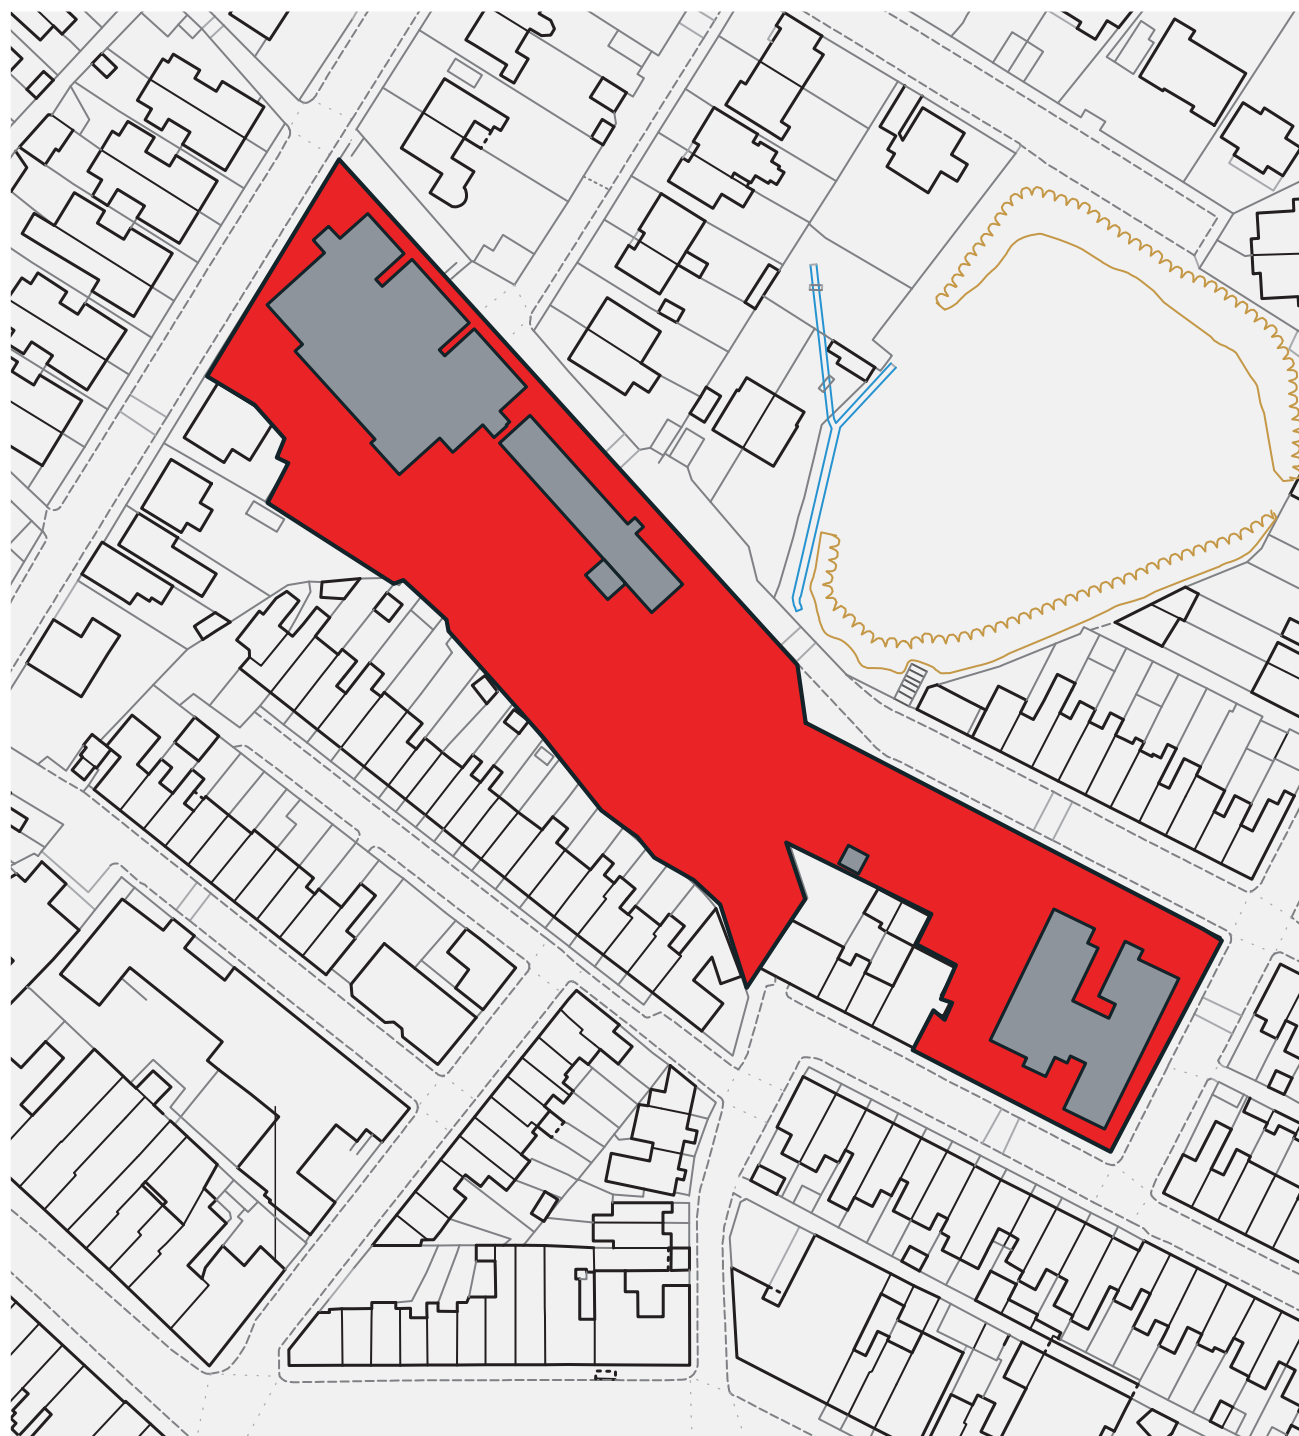

Ysgol Gynradd Treorci Treorchy Primary School

RHONDDA CYNON TAF

Hysbysiad Cyfreithiol / Legal Notice

RHONDDA CYNON TAF
GORCHYMYN DIOGELU MANNAU CYHOEDDUS (RHEOLI CŴN) 2017
DEDDF YMDDYGIAD GWRTHGYMDEITHASOL, TROSEDDU A PHLISMONA 2014

RHONDDA CYNON TAF
PUBLIC SPACES PROTECTION ORDER (DOG CONTROLS) 2017
ANTI-SOCIAL BEHAVIOUR, CRIME AND POLICING ACT 2014

**Chaiff cŵn ddim bod yn yr ardal yma.
O beidio â dilyn y rheolau yma, mae'n bosibl y
cewch chi hysbysiad cosb benodedig o £100.**

**Dogs are not allowed within this area.
Failure to follow these rules may result in a
fixed penalty notice of £100.**

■ Dim Cŵn | No Dogs

Hawlfraint y goron a hawliau cronfa ddata 2016 Arolwg Ordnans 100023458
Crown copyright and database rights 2016 Ordnance Survey 100023458

Am ragor o wybodaeth, ewch i:
<http://fymhethau.rctcbc.gov.uk/fyRhondda.aspx>

For further information, please visit:
<http://my.rctcbc.gov.uk/myRhondda.aspx>