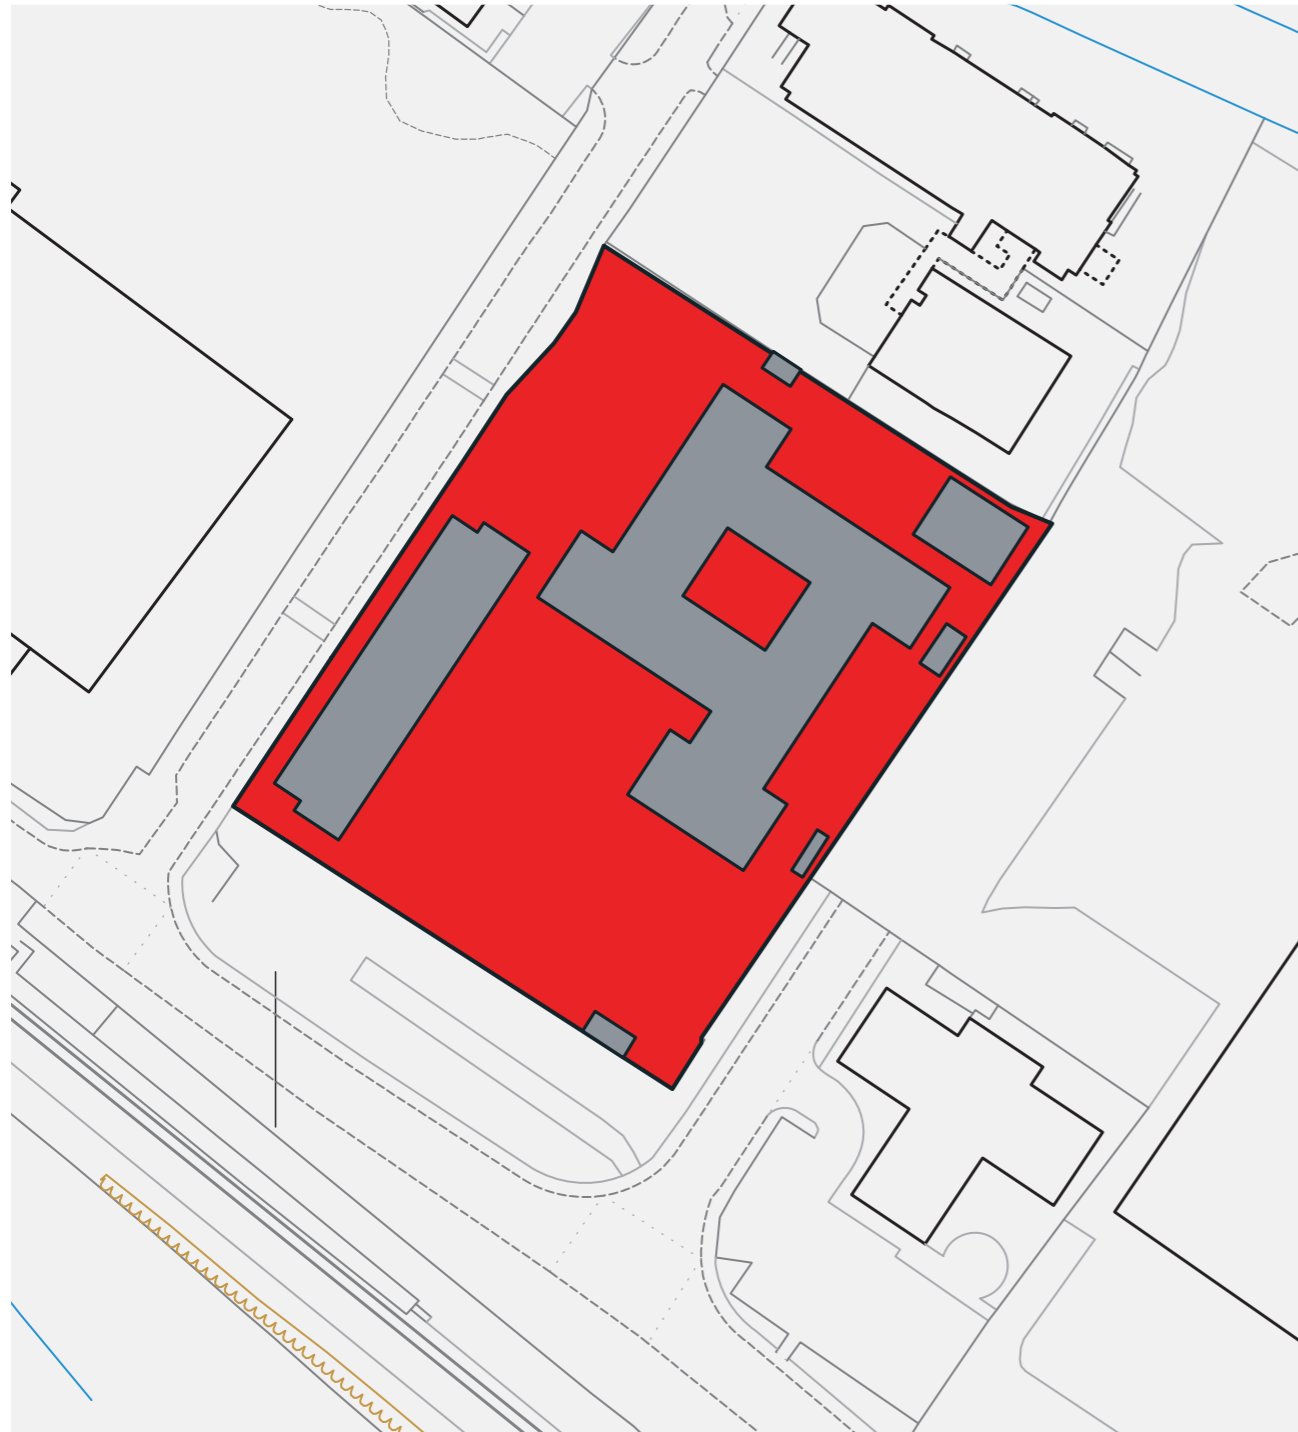

Hysbysiad Cyfreithiol / Legal Notice

RHONDDA CYNON TAF

GORCHYMYN DIOGELU MANNAU CYHOEDDUS (RHEOLI CŴN) 2017

DEDDF YMDDYGIAD GWRTHGYMDEITHASOL, TROSEDDU A PHLISMONA 2014

RHONDDA CYNON TAF

PUBLIC SPACES PROTECTION ORDER (DOG CONTROLS) 2017

ANTI-SOCIAL BEHAVIOUR, CRIME AND POLICING ACT 2014

**Chaiff cŵn ddim bod yn yr ardal yma.
O beidio â dilyn y rheolau yma, mae'n bosibl y
cewch chi hysbysiad cosb benodedig o £100.**

**Dogs are not allowed within this area.
Failure to follow these rules may result in a
fixed penalty notice of £100.**

■ Dim Cŵn | No Dogs

Hawlfraint y goron a hawliau cronfa ddata 2016 Arolwg Ordnans 100023458
Crown copyright and database rights 2016 Ordnance Survey 100023458

Am ragor o wybodaeth, ewch i:

<http://fymhethau.rctcbc.gov.uk/fyRhondda.aspx>

For further information, please visit:

<http://my.rctcbc.gov.uk/myRhondda.aspx>