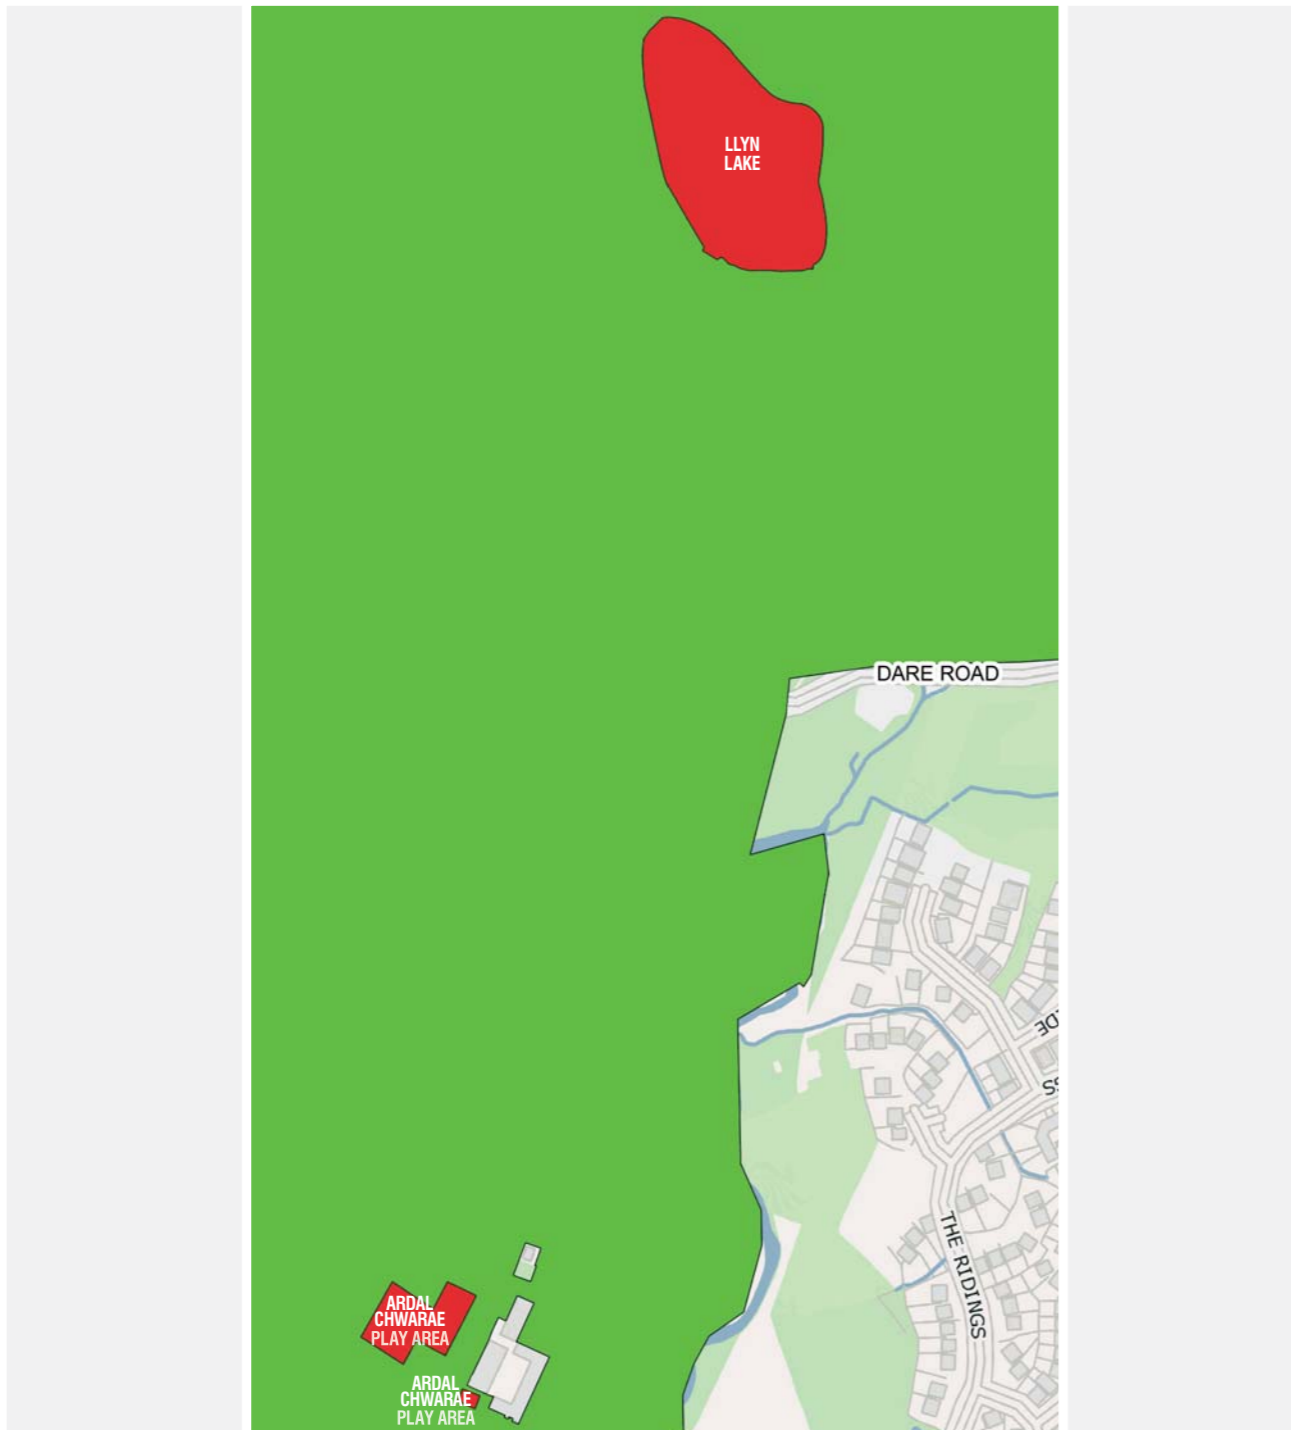

DEDDF YMDDYGIAD GWRTHGYMDEITHASOL, TROSEDDU A PHLISMONA 2014

RHONDDA CYNON TAF

PUBLIC SPACES PROTECTION ORDER (DOG CONTROLS) 2017

ANTI-SOCIAL BEHAVIOUR, CRIME AND POLICING ACT 2014

Mae croeso i gŵn yn y parc hwn **O FEWN Y PARTHAU PRIODOL** ond rhaid ichi godi baw eich ci ar ei ôl a chadw'ch ci o dan reolaeth ar bob adeg.

Dilynwch y rheolau syml yma er budd pawb sy'n defnyddio'r parc.

1. Codwch faw eich ci ar unwaith a rhoi'r baw yn y biniau gwastraff sydd ar gael.
2. Gofalwch fod bagiau cario'r baw ci gyda chi ar bob adeg.
3. Chaiff cŵn ddim bod ar y caeau chwaraeon na'r caeau chwarae, manau chwarae nac ar unrhyw nodweddion dŵr yn y parc.
4. Os bydd swyddog o'r Cyngor neu'r Heddlu yn gofyn i chi roi'ch ci ar dennyn, gwnewch hynny ar unwaith.

O beidio â dilyn y rheolau yma, mae'n bosibl y cewch chi hysbysiad cosb benodedig o £100.

Dogs are welcome in this Park **WITHIN THE APPROPRIATE ZONES** but you must clean up after your dog and keep your dog under control at all times.

Please follow these simple rules for the benefit of everyone who uses this Park.

1. Clean up after your dog immediately and dispose of the mess in the waste bins provided.
2. Always carry waste bags for your dog mess.
3. Dogs are not allowed on the sports or playing fields, play areas or on any water feature in the Park.
4. If a Council or Police officer asks you to put your dog on a lead, please do so immediately.

Failure to follow these rules may result in a fixed penalty notice of £100.

■ Dim Cŵn | No Dogs

■ Cŵn O Dan Reolaeth | Dogs Under Control

Hawlfraint y goron a hawliau cronfa ddata 2016 Arolwg Ordnans 100023458
Crown copyright and database rights 2016 Ordnance Survey 100023458

Am ragor o wybodaeth, ewch i:

<http://fymhethau.rctcbc.gov.uk/fyRhondda.aspx>

For further information, please visit:

<http://my.rctcbc.gov.uk/myRhondda.aspx>