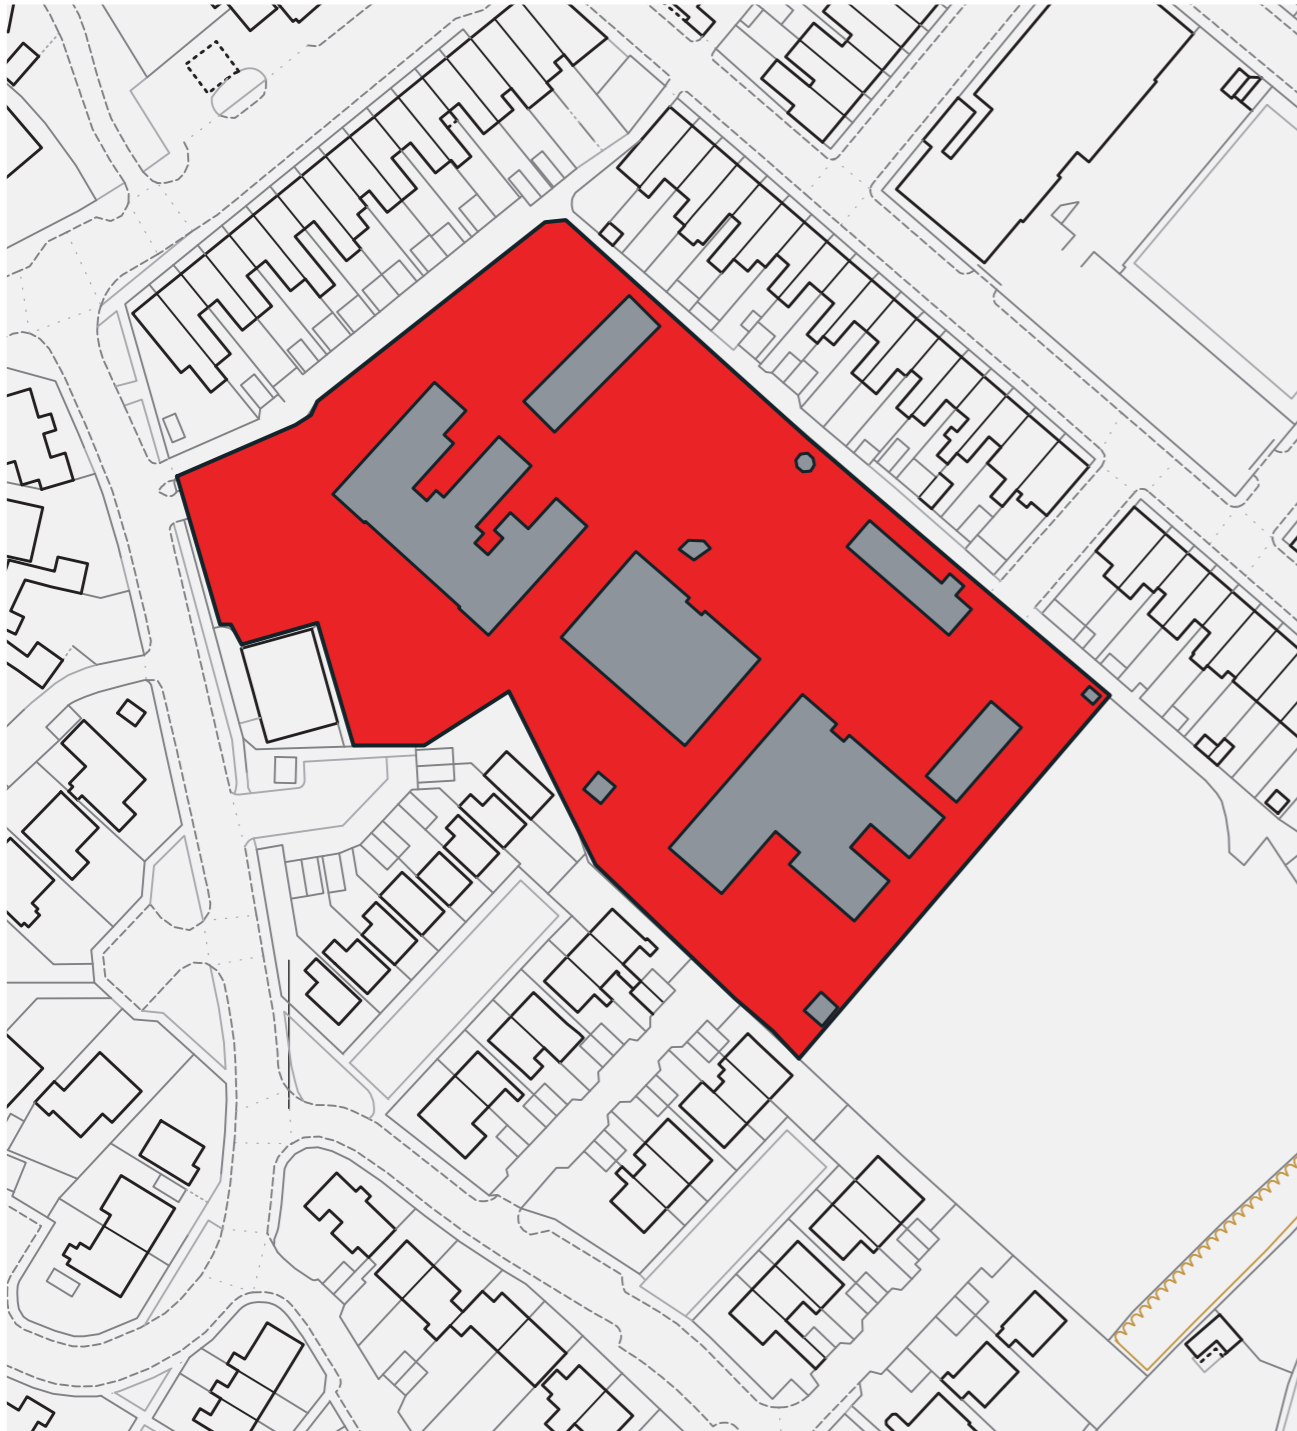

Ysgol Gynradd Pont-y-clun Pontyclun Primary School

RHONDDA CYNON TAF

Hysbysiad Cyfreithiol / Legal Notice

RHONDDA CYNON TAF

GORCHYMYN DIOGELU MANNAU CYHOEDDUS (RHEOLI CŴN) 2017

DEDDF YMDDYGIAD GWRTHGYMDEITHASOL, TROSEDDU A PHLISMONA 2014

RHONDDA CYNON TAF

PUBLIC SPACES PROTECTION ORDER (DOG CONTROLS) 2017

ANTI-SOCIAL BEHAVIOUR, CRIME AND POLICING ACT 2014

**Chaiff cŵn ddim bod yn yr ardal yma.
O beidio â dilyn y rheolau yma, mae'n bosibl y
cewch chi hysbysiad cosb benodedig o £100.**

**Dogs are not allowed within this area.
Failure to follow these rules may result in a
fixed penalty notice of £100.**

■ Dim Cŵn | No Dogs

Hawlfraint y goron a hawliau cronfa ddata 2016 Arolwg Ordnans 100023458
Crown copyright and database rights 2016 Ordnance Survey 100023458

Am ragor o wybodaeth, ewch i:

<http://fymhethau.rctcbc.gov.uk/fyRhondda.aspx>

For further information, please visit:

<http://my.rctcbc.gov.uk/myRhondda.aspx>