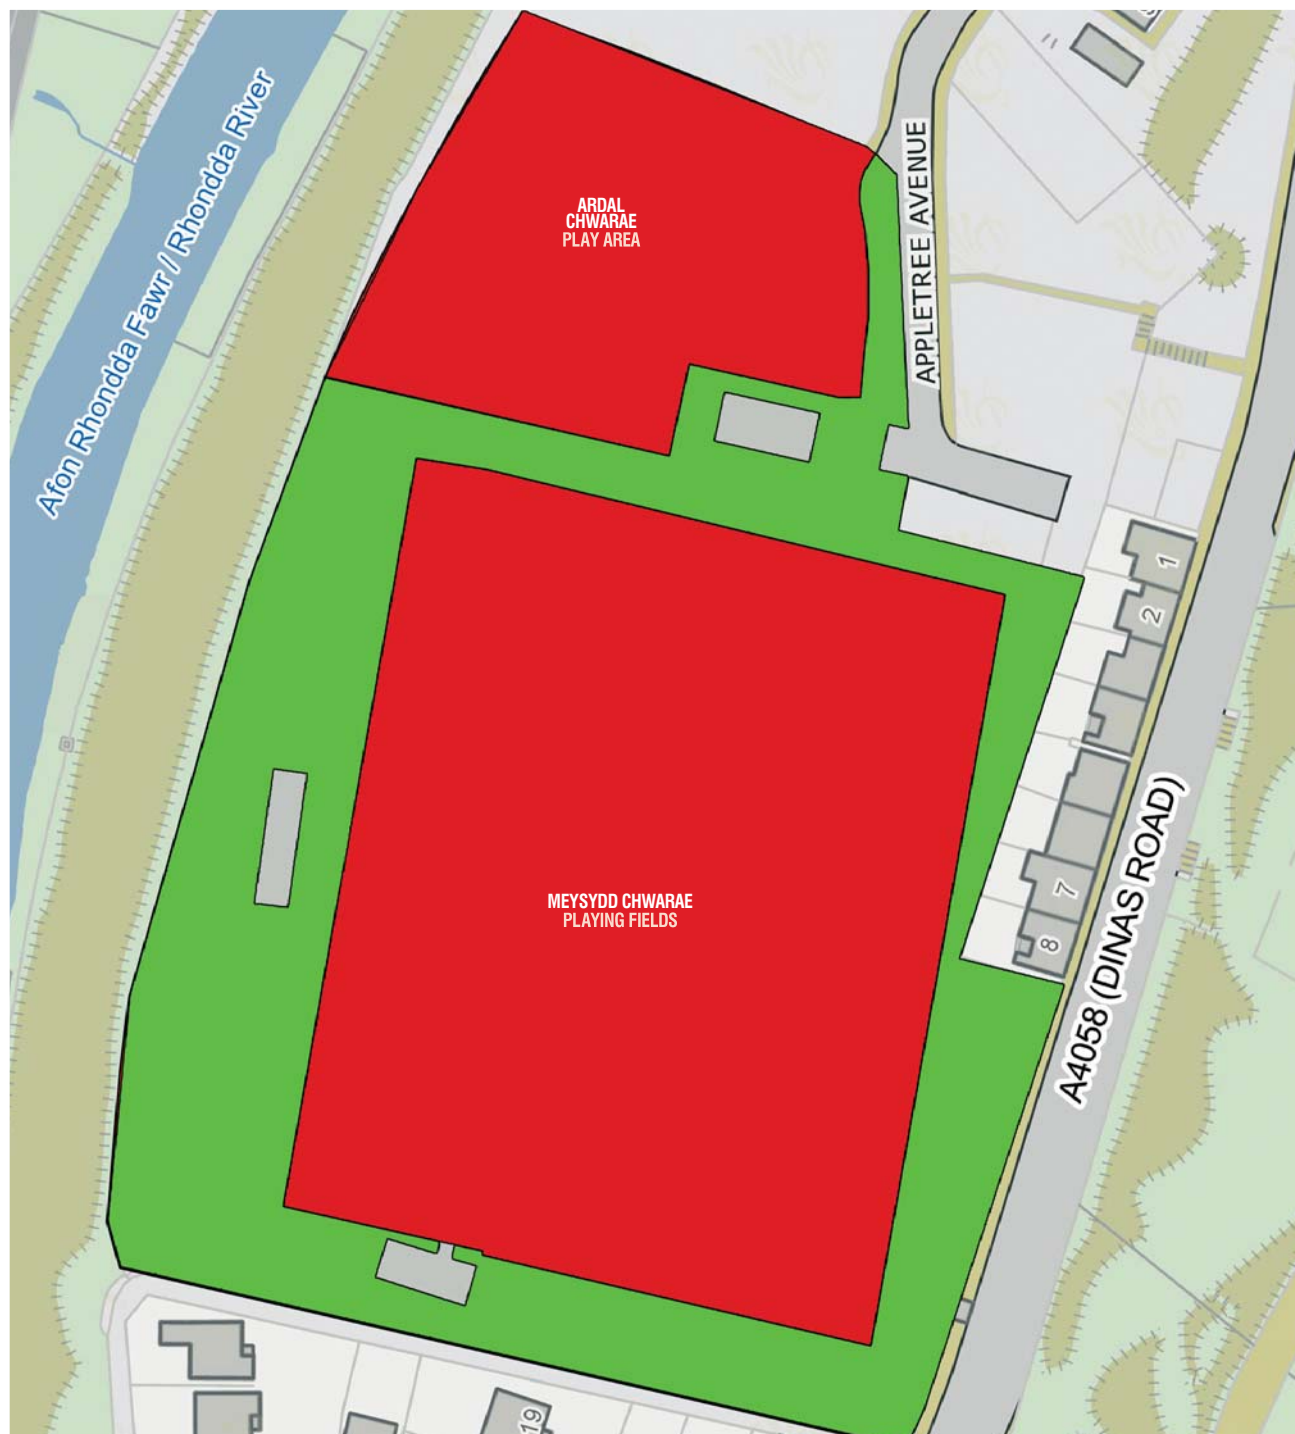

Cae Dinas, Y Porth / Dinas Field, Porth

Hysbysiad Cyfreithiol / Legal Notice

RHONDDA CYNON TAF
GORCHYMYN DIOGELU MANNAU CYHOEDDUS (RHEOLI CŴN) 2017
DEDDF YMDYGIAD GWRTHGYMDEITHASOL, TROSEDDU A PHLISMONA 2014

RHONDDA CYNON TAF
PUBLIC SPACES PROTECTION ORDER (DOG CONTROLS) 2017
ANTI-SOCIAL BEHAVIOUR, CRIME AND POLICING ACT 2014

Mae croeso i gŵn yn y parc hwn **O FEWN Y PARTHAU PRIODOL** ond rhaid ichi godi baw eich ci ar ei ôl a chadw'ch ci o dan reolaeth ar bob adeg.

Dilynwch y rheolau syml yma er budd pawb sy'n defnyddio'r parc.

1. Codwch faw eich ci ar unwaith a rhoi'r baw yn y biniau gwastraff sydd ar gael.
2. Gofalwch fod bagiau cario'r baw ci gyda chi ar bob adeg.
3. Chaiff cŵn ddim bod ar y caeau chwaraeon na'r caeau chwarae, manau chwarae nac ar unrhyw nodweddion dŵr yn y parc.
4. Os bydd swyddog o'r Cyngor neu'r Heddlu yn gofyn i chi roi'ch ci ar dennyn, gwnewch hynny ar unwaith.

O beidio â dilyn y rheolau yma, mae'n bosibl y cewch chi hysbysiad cosb benodedig o £100.

Dogs are welcome in this Park **WITHIN THE APPROPRIATE ZONES** but you must clean up after your dog and keep your dog under control at all times.

Please follow these simple rules for the benefit of everyone who uses this Park.

1. Clean up after your dog immediately and dispose of the mess in the waste bins provided.
2. Always carry waste bags for your dog mess.
3. Dogs are not allowed on the sports or playing fields, play areas or on any water feature in the Park.
4. If a Council or Police officer asks you to put your dog on a lead, please do so immediately.

Failure to follow these rules may result in a fixed penalty notice of £100.

■ Dim Cŵn | No Dogs

■ Cŵn O Dan Reolaeth | Dogs Under Control

Hawlfraint y goron a hawliau cronfa ddata 2016 Arolwg Ordnans 100023458
Crown copyright and database rights 2016 Ordnance Survey 100023458

Am ragor o wybodaeth, ewch i:
<http://fymhethau.rctcbc.gov.uk/fyRhondda.aspx>

For further information, please visit:
<http://my.rctcbc.gov.uk/myRhondda.aspx>