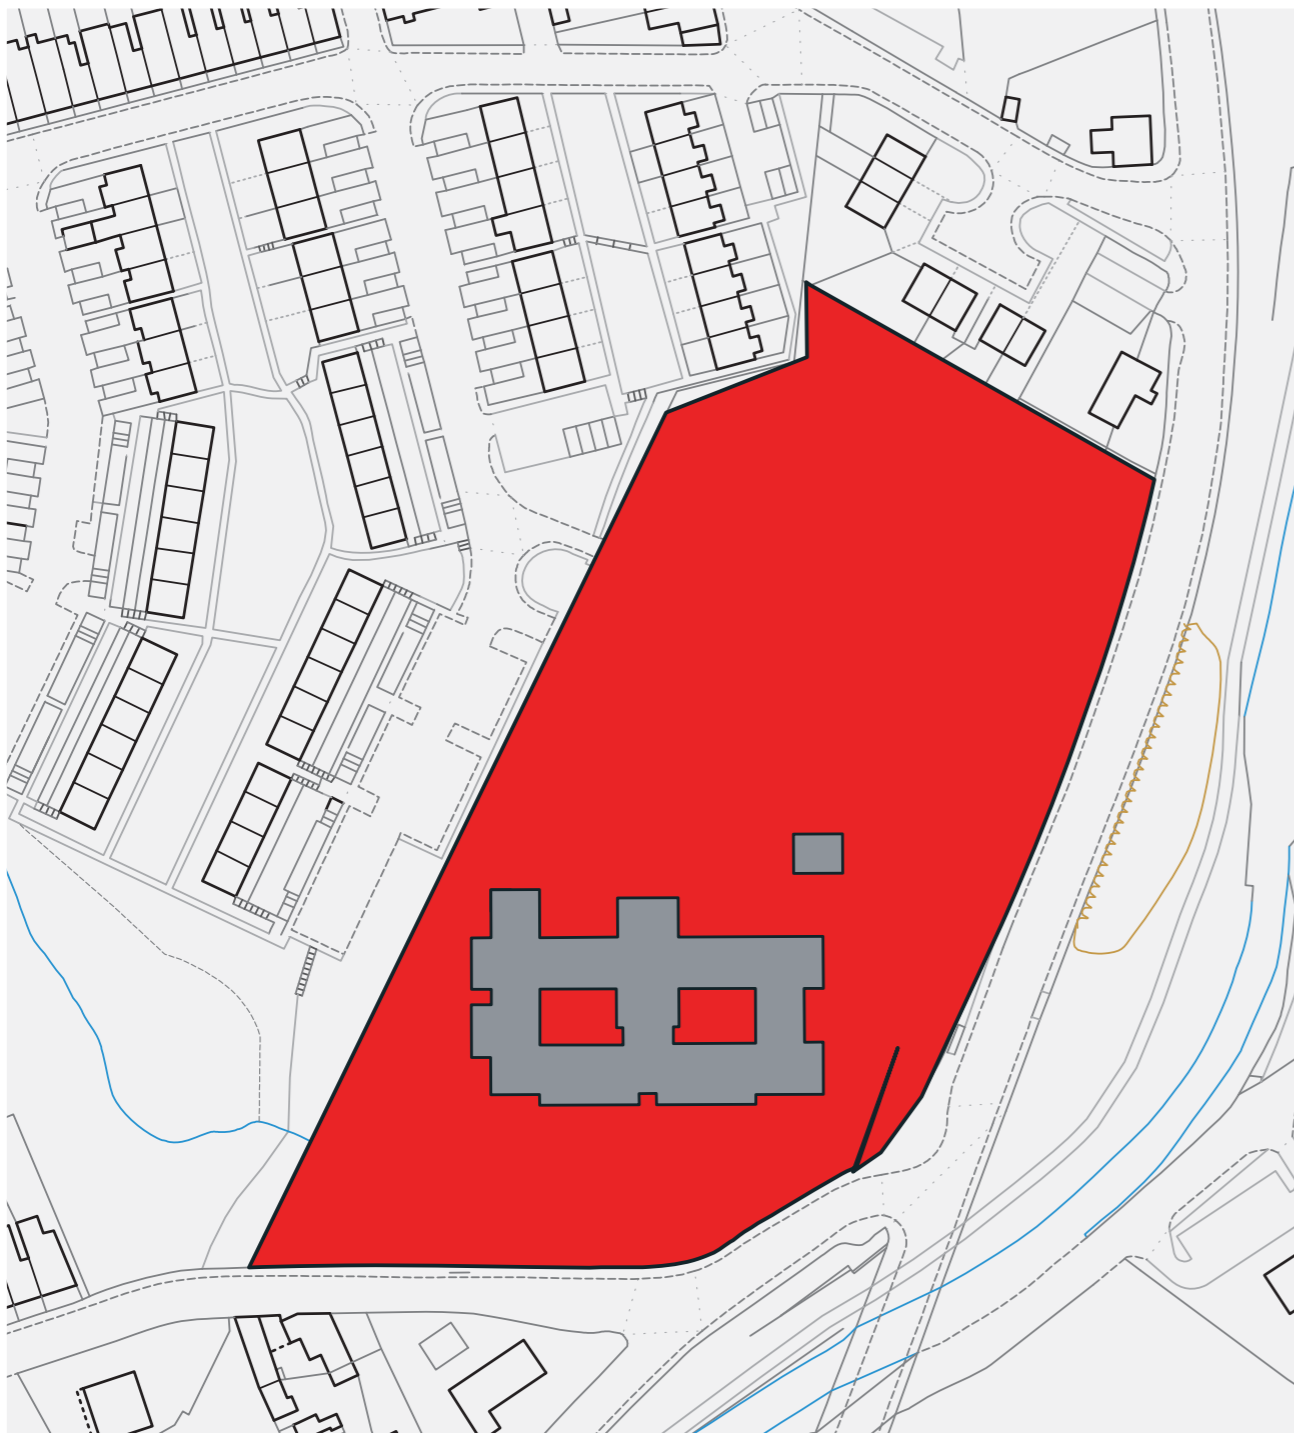

Ysgol Gynradd Oaklands Oaklands Primary School

RHONDDA CYNON TAF

Hysbysiad Cyfreithiol / Legal Notice

RHONDDA CYNON TAF
GORCHYMYN DIOGELU MANNAU CYHOEDDUS (RHEOLI CŴN) 2017
DEDDF YMDDYGIAD GWRTHGYMDEITHASOL, TROSEDDU A PHLISMONA 2014

RHONDDA CYNON TAF
PUBLIC SPACES PROTECTION ORDER (DOG CONTROLS) 2017
ANTI-SOCIAL BEHAVIOUR, CRIME AND POLICING ACT 2014

**Chaiff cŵn ddim bod yn yr ardal yma.
O beidio â dilyn y rheolau yma, mae'n bosibl y
cewch chi hysbysiad cosb benodedig o £100.**

**Dogs are not allowed within this area.
Failure to follow these rules may result in a
fixed penalty notice of £100.**

■ Dim Cŵn | No Dogs

Hawlfraint y goron a hawliau cronfa ddata 2016 Arolwg Ordnans 100023458
Crown copyright and database rights 2016 Ordnance Survey 100023458

Am ragor o wybodaeth, ewch i:
<http://fymhethau.rctcbc.gov.uk/fyRhondda.aspx>

For further information, please visit:
<http://my.rctcbc.gov.uk/myRhondda.aspx>