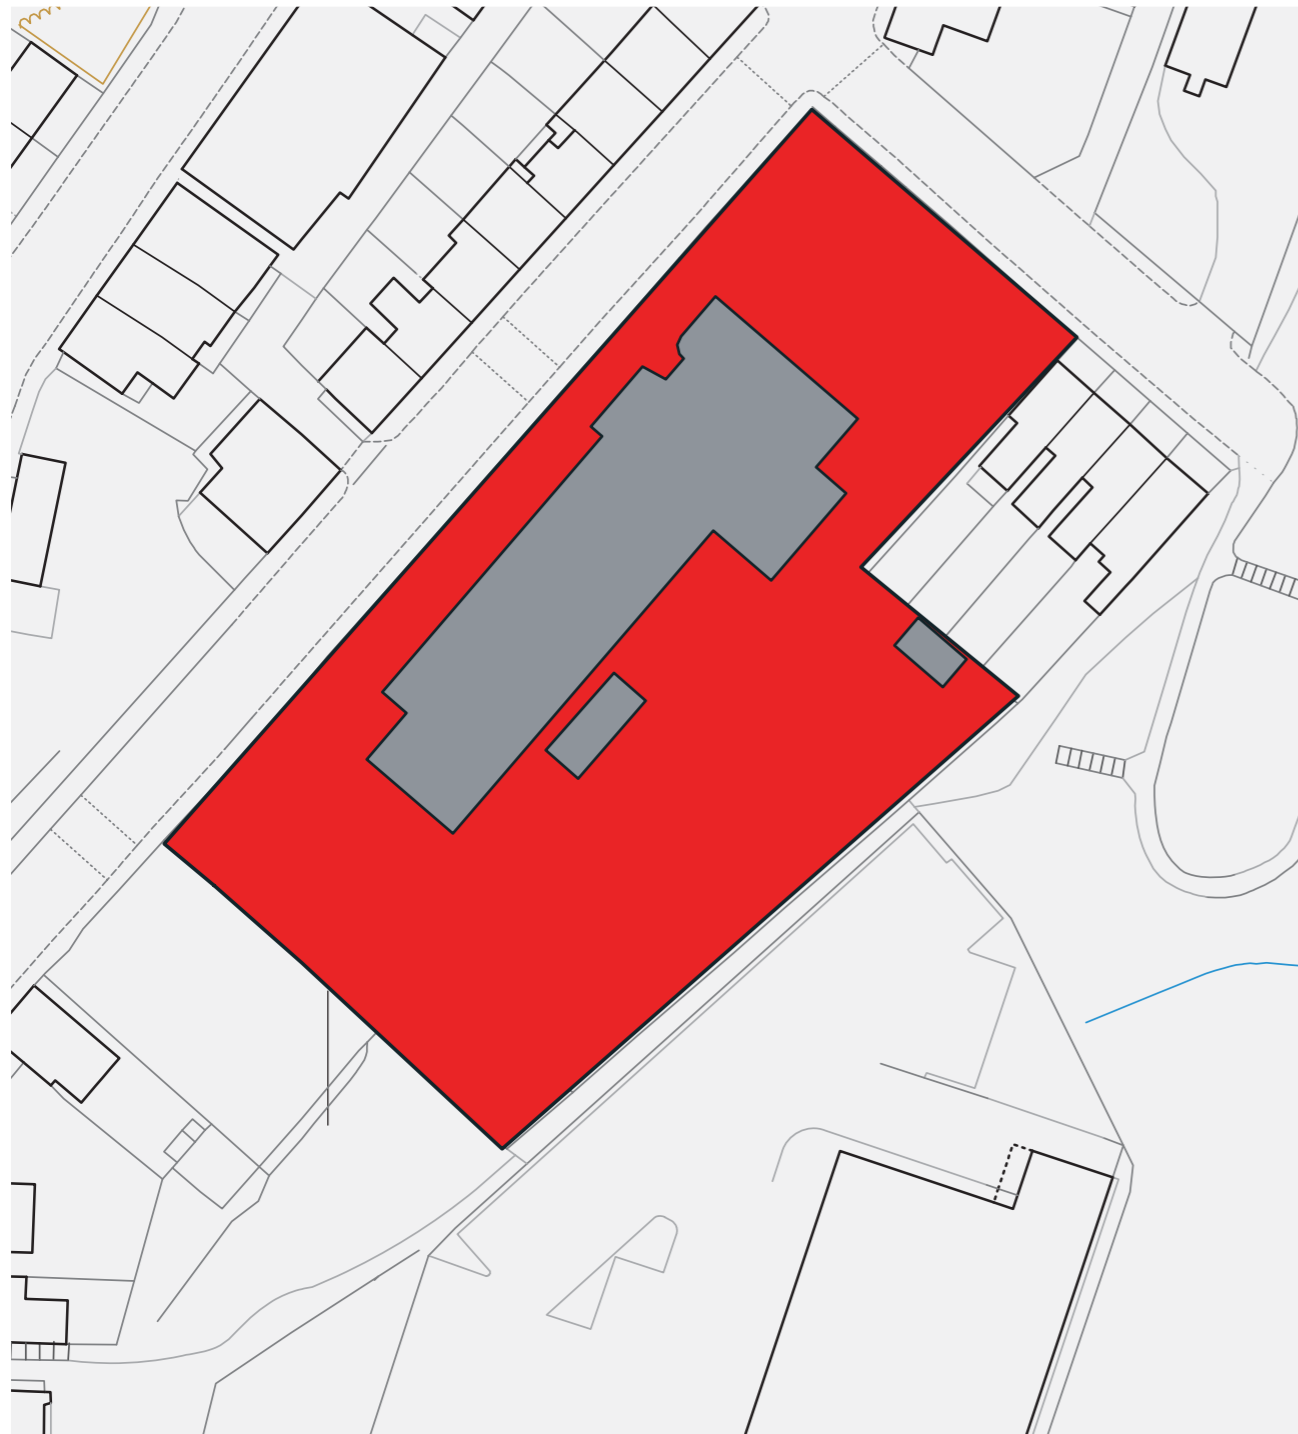

Ysgol Gynradd Tylorstown Tylorstown Primary School

RHONDDA CYNON TAF

Hysbysiad Cyfreithiol / Legal Notice

RHONDDA CYNON TAF

GORCHYMYN DIOGELU MANNAU CYHOEDDUS (RHEOLI CŴN) 2017

DEDDF YMDDYGIAD GWRTHGYMDEITHASOL, TROSEDDU A PHLISMONA 2014

RHONDDA CYNON TAF

PUBLIC SPACES PROTECTION ORDER (DOG CONTROLS) 2017

ANTI-SOCIAL BEHAVIOUR, CRIME AND POLICING ACT 2014

**Chaiff cŵn ddim bod yn yr ardal yma.
O beidio â dilyn y rheolau yma, mae'n bosibl y
cewch chi hysbysiad cosb benodedig o £100.**

**Dogs are not allowed within this area.
Failure to follow these rules may result in a
fixed penalty notice of £100.**

Dim Cŵn | No Dogs

Hawlfraint y goron a hawliau cronfa ddata 2016 Arolwg Ordnans 100023458
Crown copyright and database rights 2016 Ordnance Survey 100023458

Am ragor o wybodaeth, ewch i:

<http://fymhethau.rctcbc.gov.uk/fyRhondda.aspx>

For further information, please visit:

<http://my.rctcbc.gov.uk/myRhondda.aspx>