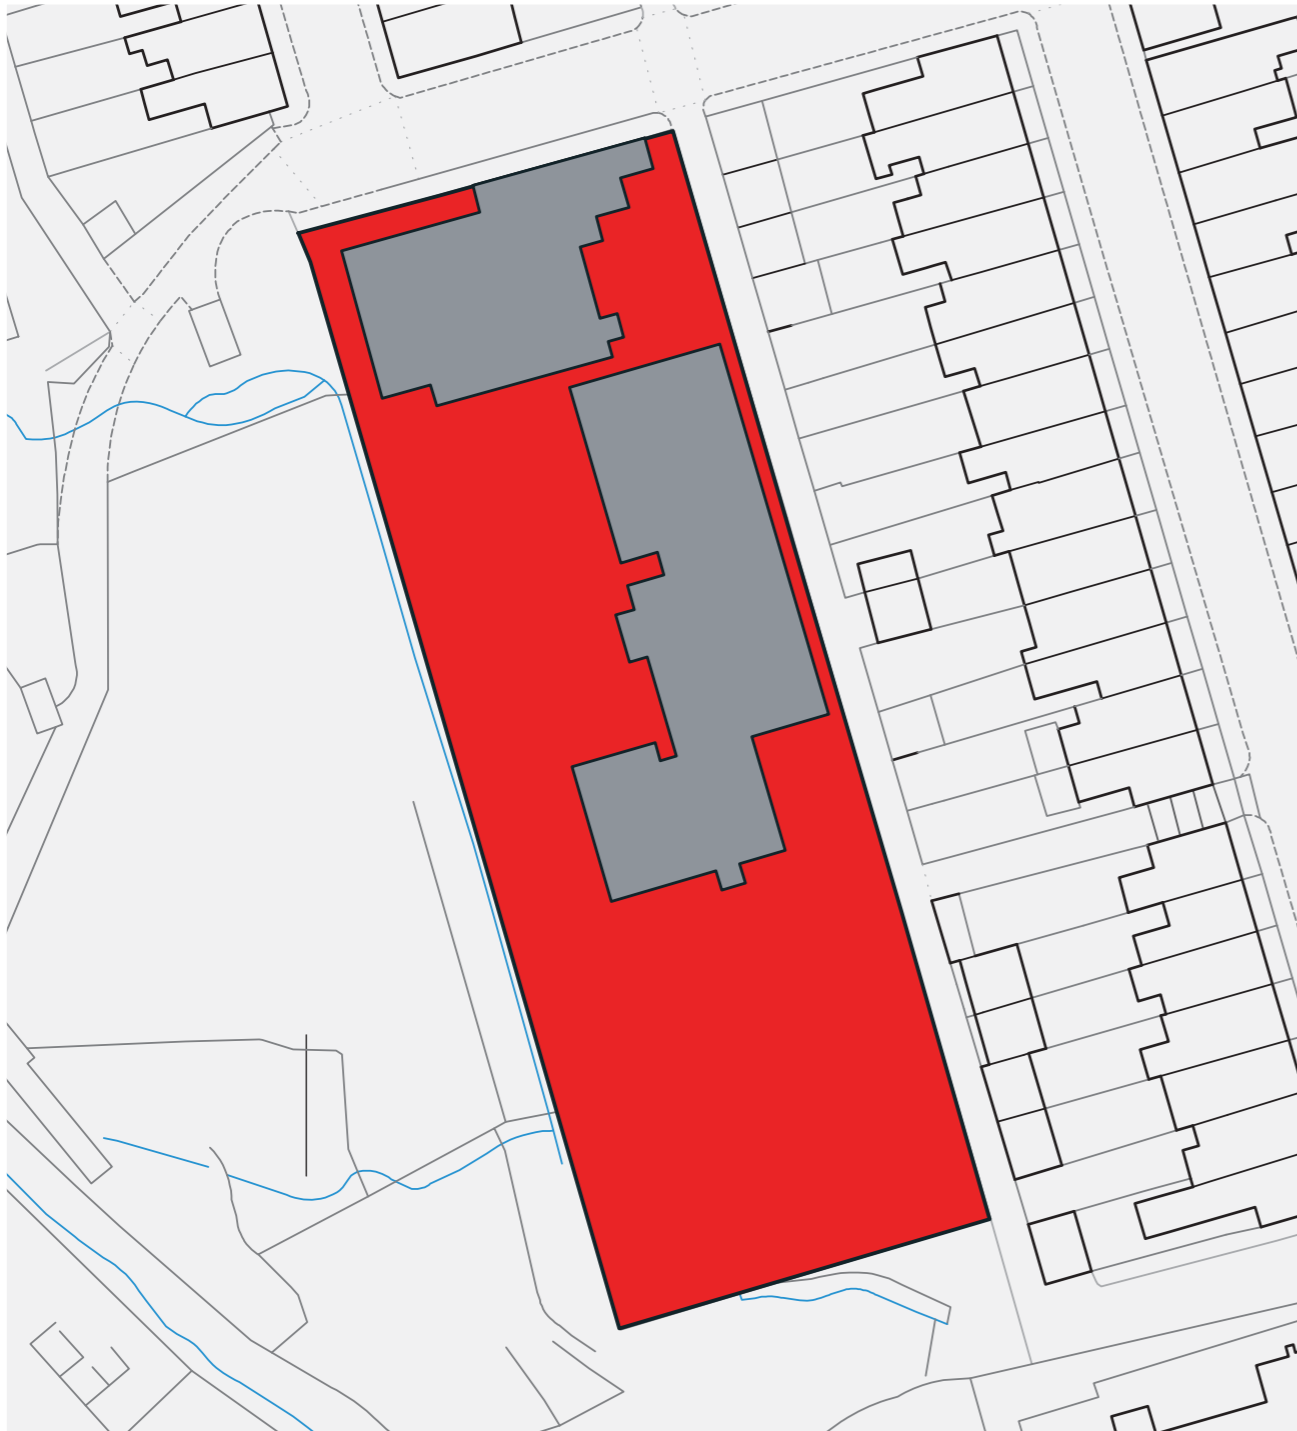

Ysgol Gynradd Pont-y-gwaith Pontygwaith Primary School

RHONDDA CYNON TAF

Hysbysiad Cyfreithiol / Legal Notice

RHONDDA CYNON TAF

GORCHYMYN DIOGELU MANNAU CYHOEDDUS (RHEOLI CŴN) 2017

DEDDF YMDDYGIAD GWRTHGYMDEITHASOL, TROSEDDU A PHLISMONA 2014

RHONDDA CYNON TAF

PUBLIC SPACES PROTECTION ORDER (DOG CONTROLS) 2017

ANTI-SOCIAL BEHAVIOUR, CRIME AND POLICING ACT 2014

**Chaiff cŵn ddim bod yn yr ardal yma.
O beidio â dilyn y rheolau yma, mae'n bosibl y
cewch chi hysbysiad cosb benodedig o £100.**

**Dogs are not allowed within this area.
Failure to follow these rules may result in a
fixed penalty notice of £100.**

■ Dim Cŵn | No Dogs

Hawlfraint y goron a hawliau cronfa ddata 2016 Arolwg Ordnans 100023458
Crown copyright and database rights 2016 Ordnance Survey 100023458

Am ragor o wybodaeth, ewch i:

<http://fymhethau.rctcbc.gov.uk/fyRhondda.aspx>

For further information, please visit:

<http://my.rctcbc.gov.uk/myRhondda.aspx>