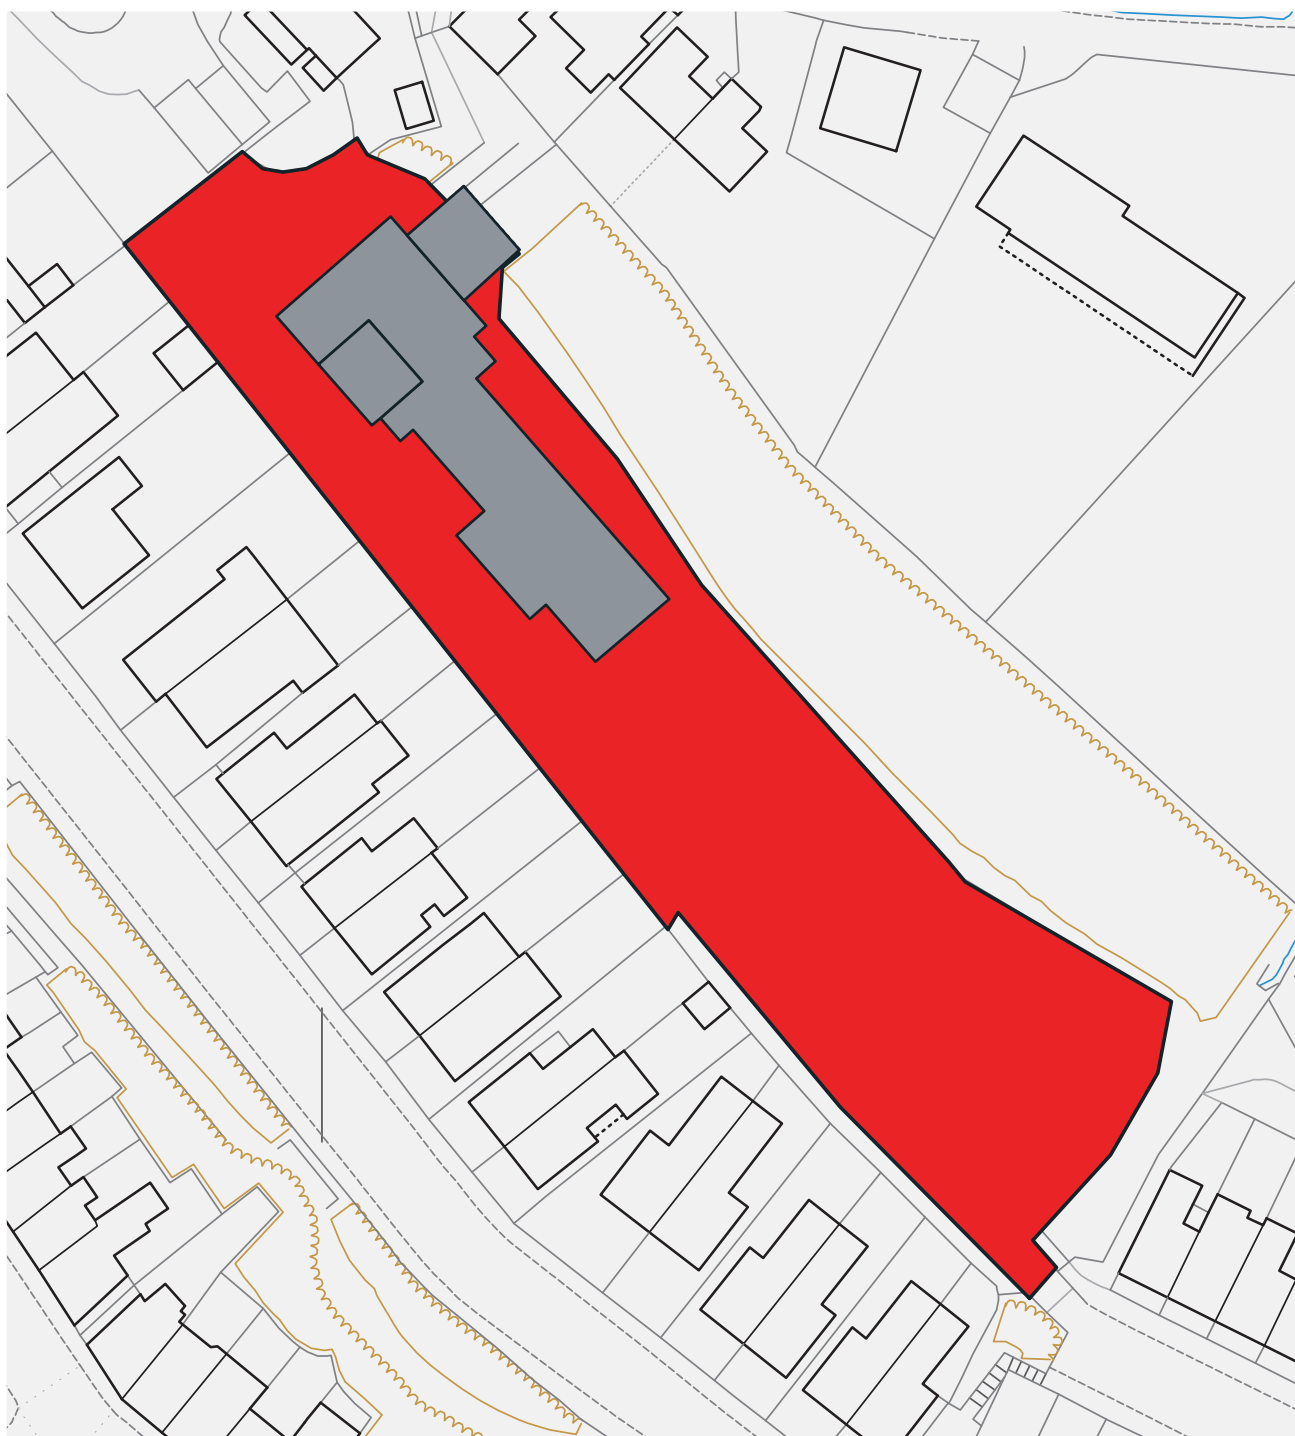

Ysgol Iau'r Porth Porth Junior School

RHONDDA CYNON TAF

Hysbysiad Cyfreithiol / Legal Notice

RHONDDA CYNON TAF
GORCHYMYN DIOGELU MANNAU CYHOEDDUS (RHEOLI CŴN) 2017
DEDDF YMDDYGIAD GWRTHGYMDEITHASOL, TROSEDDU A PHLISMONA 2014

RHONDDA CYNON TAF
PUBLIC SPACES PROTECTION ORDER (DOG CONTROLS) 2017
ANTI-SOCIAL BEHAVIOUR, CRIME AND POLICING ACT 2014

**Chaiff cŵn ddim bod yn yr ardal yma.
O beidio â dilyn y rheolau yma, mae'n bosibl y
cewch chi hysbysiad cosb benodedig o £100.**

**Dogs are not allowed within this area.
Failure to follow these rules may result in a
fixed penalty notice of £100.**

■ Dim Cŵn | No Dogs

Hawlfraint y goron a hawliau cronfa ddata 2016 Arolwg Ordnans 100023458
Crown copyright and database rights 2016 Ordnance Survey 100023458

Am ragor o wybodaeth, ewch i:
<http://fymhethau.rctcbc.gov.uk/fyRhondda.aspx>

For further information, please visit:
<http://my.rctcbc.gov.uk/myRhondda.aspx>