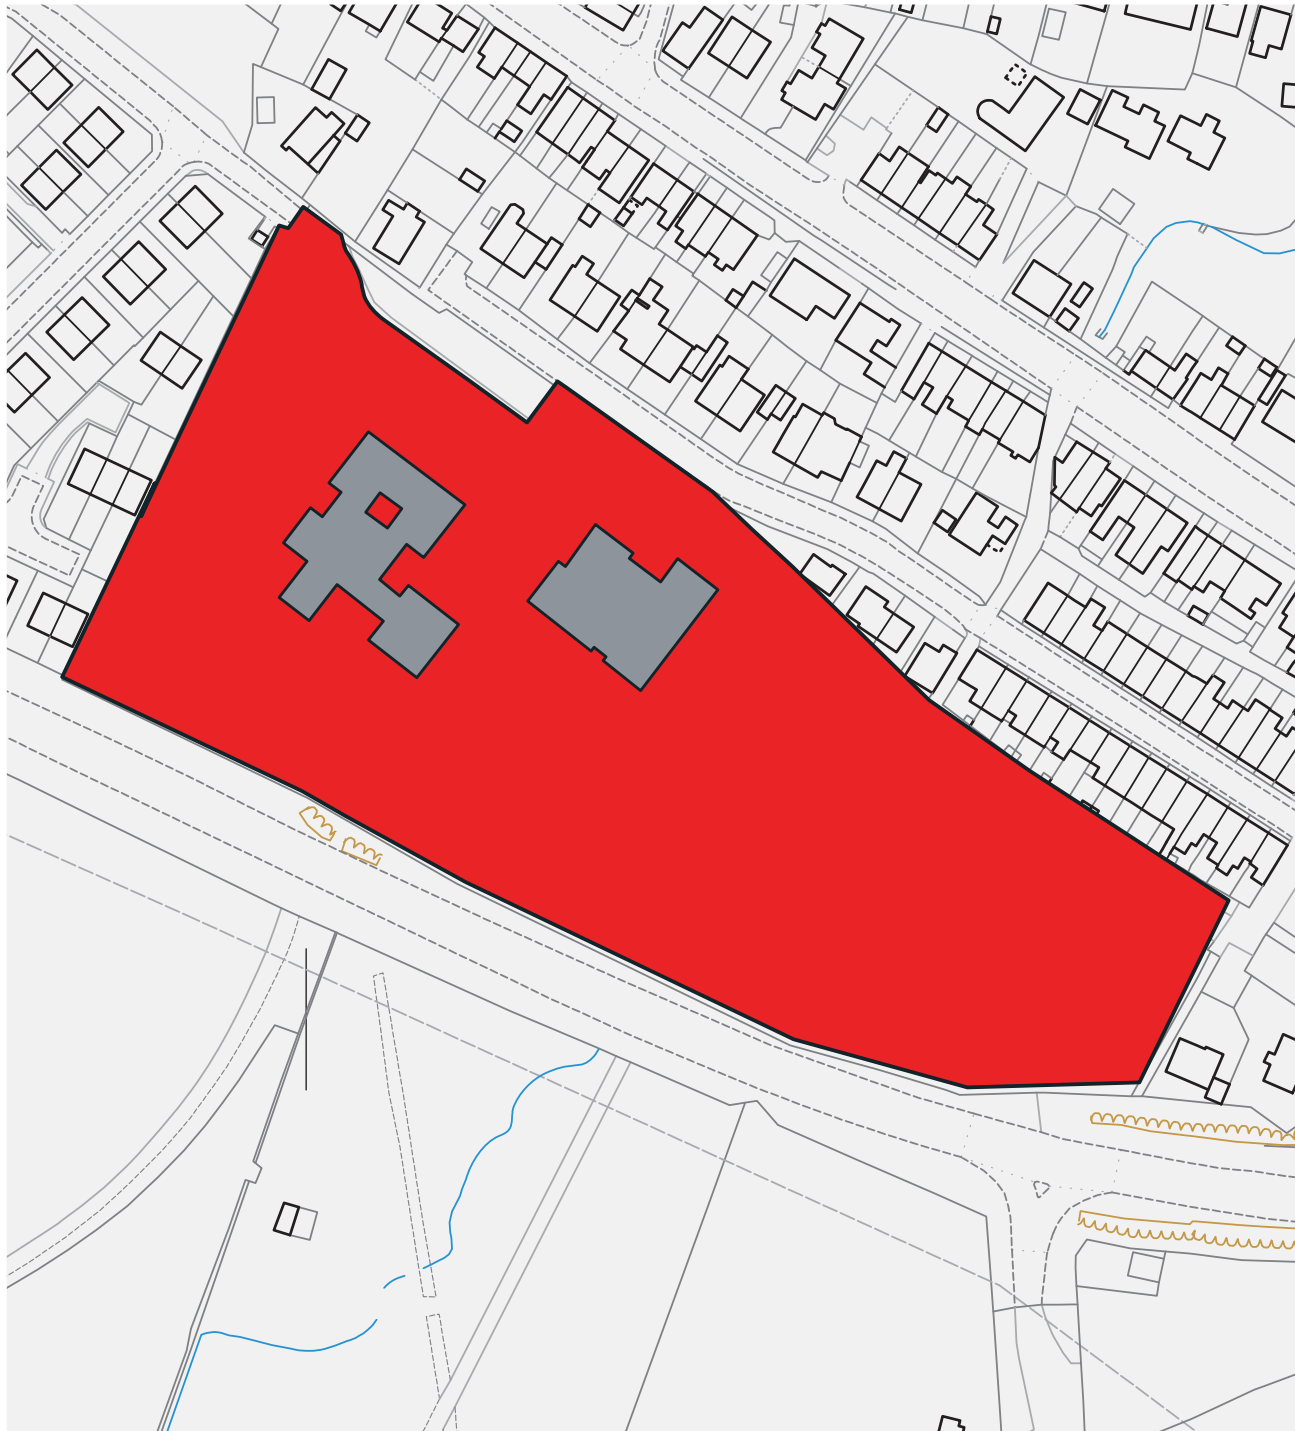

Ysgol Gynradd Hirwaun Hirwaun Primary School

RHONDDA CYNON TAF

Hysbysiad Cyfreithiol / Legal Notice

RHONDDA CYNON TAF

GORCHYMYN DIOGELU MANNAU CYHOEDDUS (RHEOLI CŴN) 2017

DEDDF YMDDYGIAD GWRTHGYMDEITHASOL, TROSEDDU A PHLISMONA 2014

RHONDDA CYNON TAF

PUBLIC SPACES PROTECTION ORDER (DOG CONTROLS) 2017

ANTI-SOCIAL BEHAVIOUR, CRIME AND POLICING ACT 2014

**Chaiff cŵn ddim bod yn yr ardal yma.
O beidio â dilyn y rheolau yma, mae'n bosibl y
cewch chi hysbysiad cosb benodedig o £100.**

**Dogs are not allowed within this area.
Failure to follow these rules may result in a
fixed penalty notice of £100.**

Dim Cŵn | No Dogs

Hawlfraint y goron a hawliau cronfa ddata 2016 Arolwg Ordnans 100023458
Crown copyright and database rights 2016 Ordnance Survey 100023458

Am ragor o wybodaeth, ewch i:

<http://fymhethau.rctcbc.gov.uk/fyRhondda.aspx>

For further information, please visit:

<http://my.rctcbc.gov.uk/myRhondda.aspx>