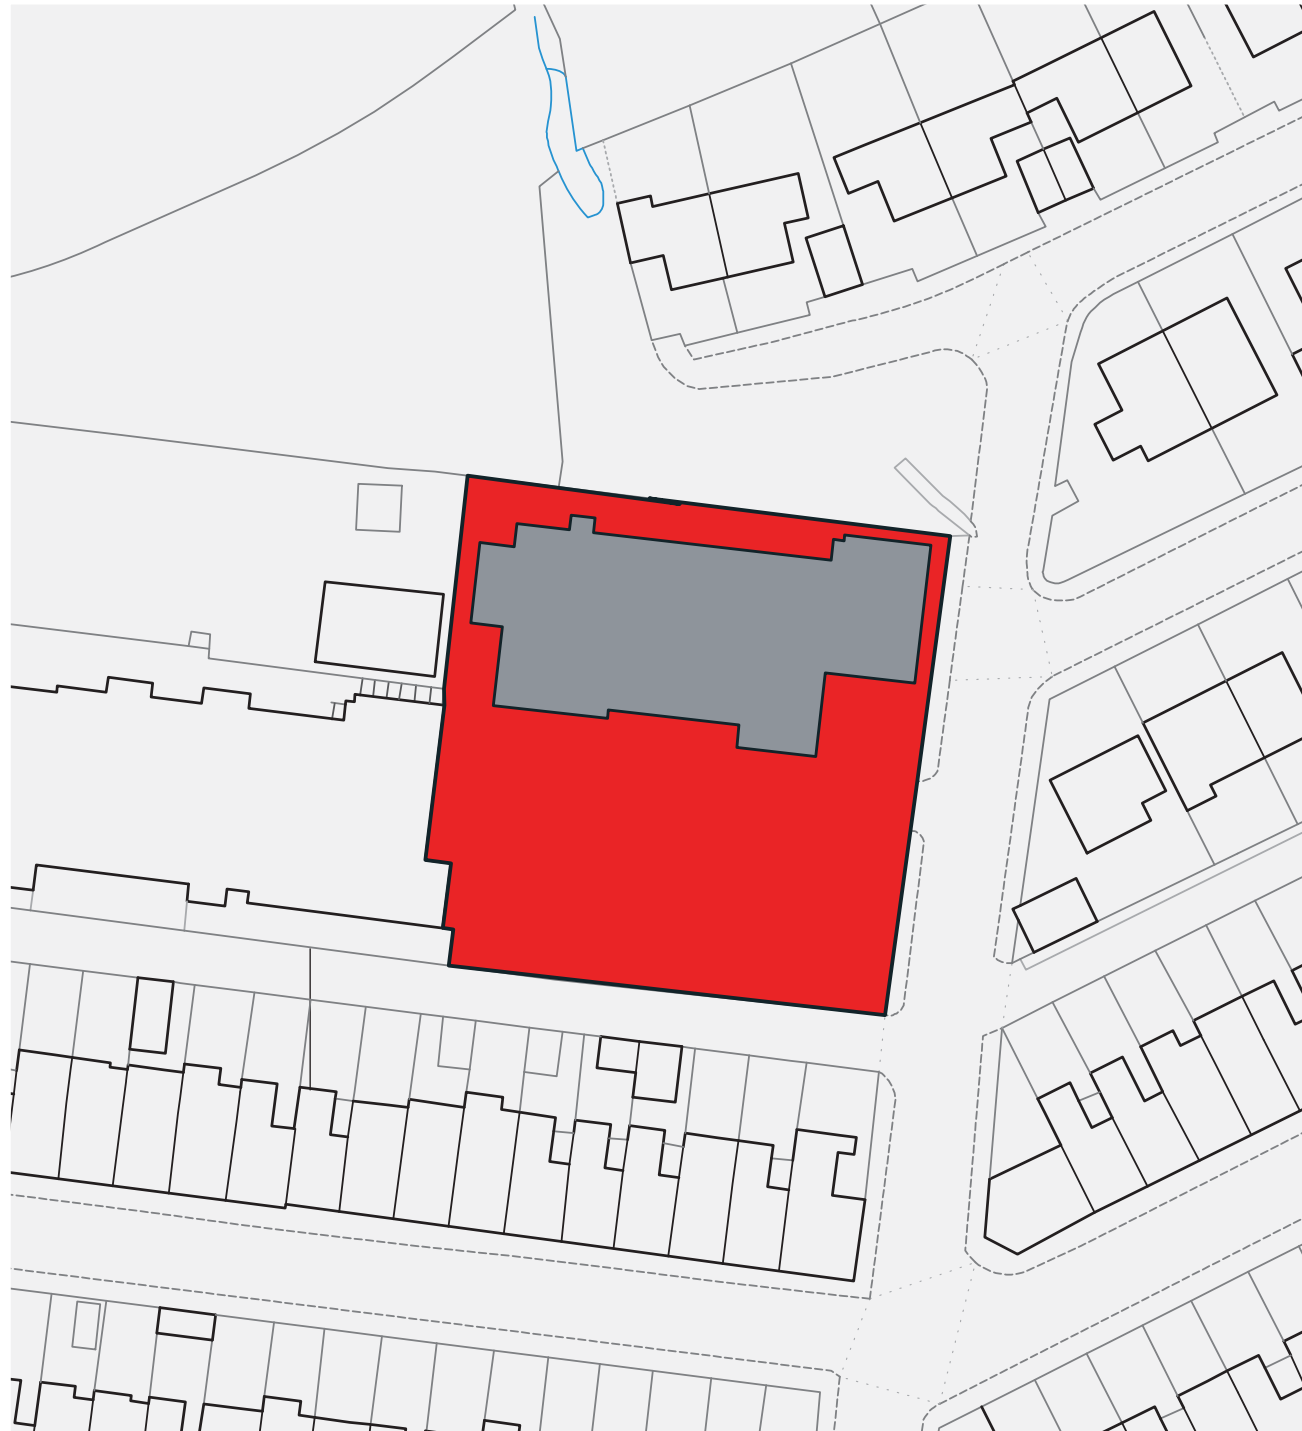

Ysgol Babanod Llwyncelyn Llwyncelyn Infants School

RHONDDA CYNON TAF

Hysbysiad Cyfreithiol / Legal Notice

RHONDDA CYNON TAF

GORCHYMYN DIOGELU MANNAU CYHOEDDUS (RHEOLI CŴN) 2017

DEDDF YMDDYGIAD GWRTHGYMDEITHASOL, TROSEDDU A PHLISMONA 2014

RHONDDA CYNON TAF

PUBLIC SPACES PROTECTION ORDER (DOG CONTROLS) 2017

ANTI-SOCIAL BEHAVIOUR, CRIME AND POLICING ACT 2014

**Chaiff cŵn ddim bod yn yr ardal yma.
O beidio â dilyn y rheolau yma, mae'n bosibl y
cewch chi hysbysiad cosb benodedig o £100.**

**Dogs are not allowed within this area.
Failure to follow these rules may result in a
fixed penalty notice of £100.**

■ Dim Cŵn | No Dogs

Hawlfraint y goron a hawliau cronfa ddata 2016 Arolwg Ordnans 100023458
Crown copyright and database rights 2016 Ordnance Survey 100023458

Am ragor o wybodaeth, ewch i:

<http://fymhethau.rctcbc.gov.uk/fyRhondda.aspx>

For further information, please visit:

<http://my.rctcbc.gov.uk/myRhondda.aspx>