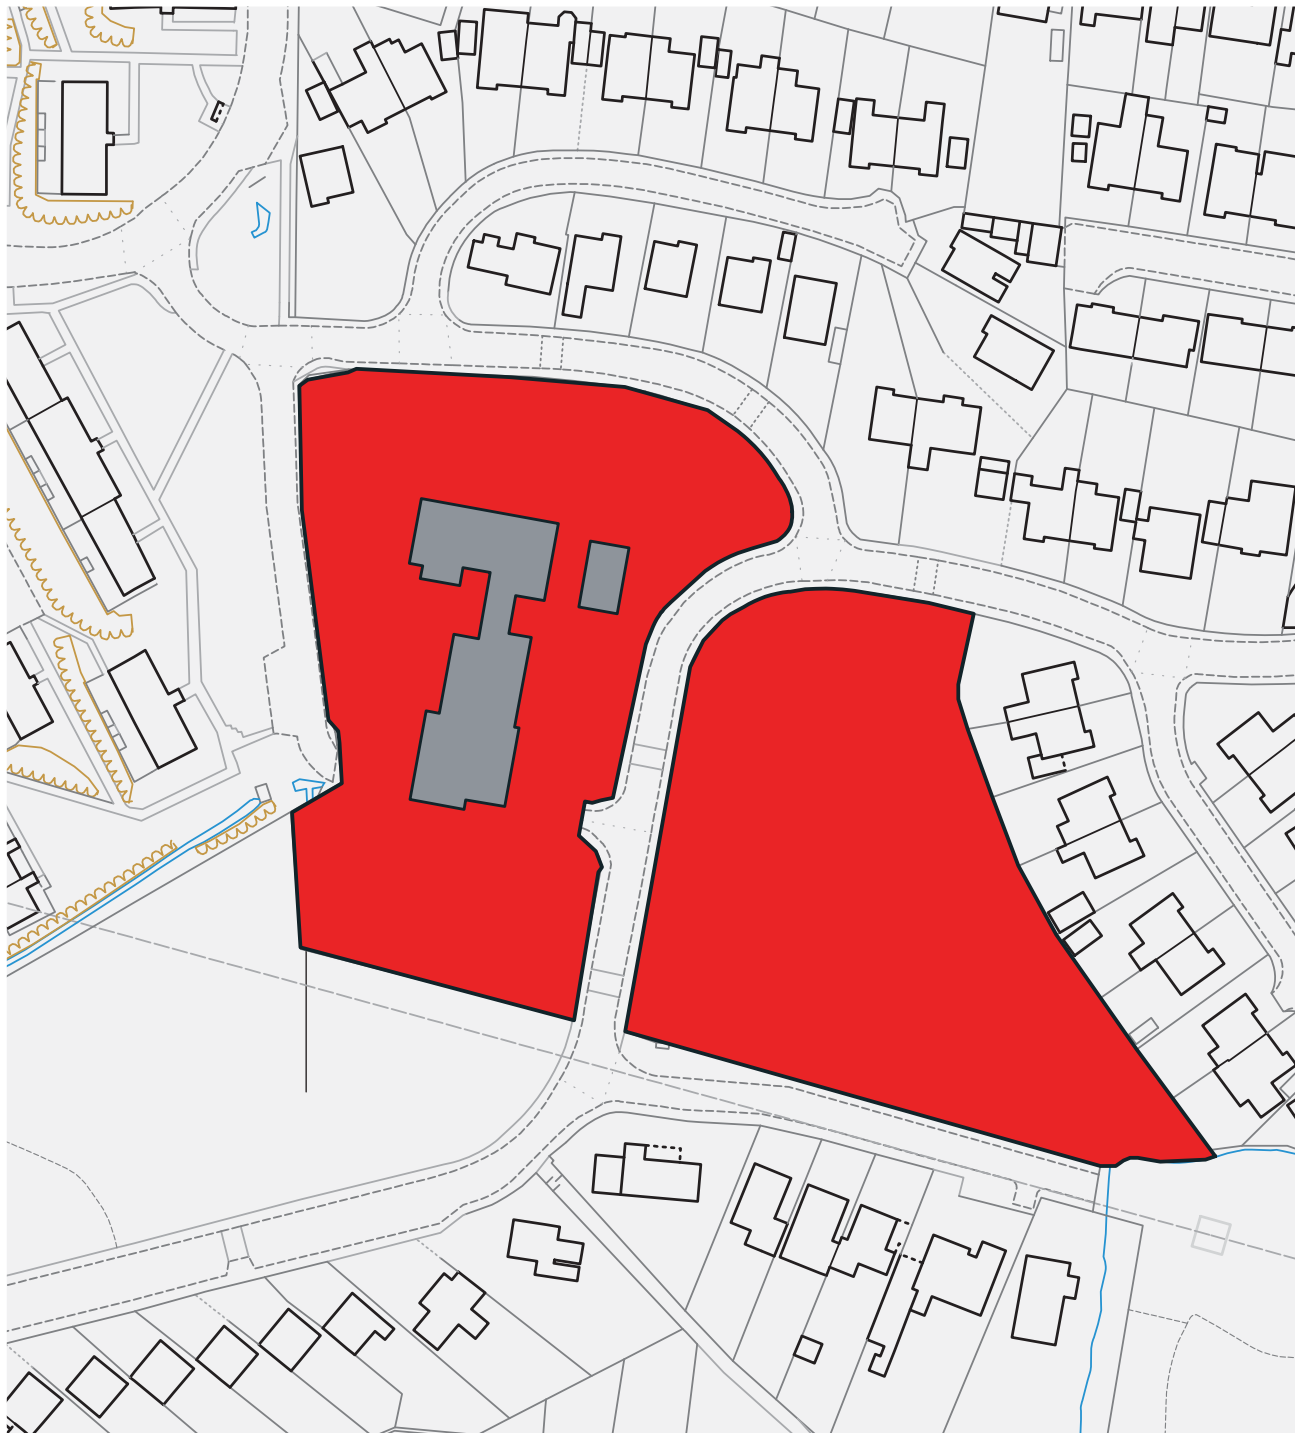

Ysgol Gynradd Gymuned Glenbóí Glenboi Community Primary School

RHONDDA CYNON TAF

Hysbysiad Cyfreithiol / Legal Notice

RHONDDA CYNON TAF
GORCHYMYN DIOGELU MANNAU CYHOEDDUS (RHEOLI CŴN) 2017
DEDDF YMDDYGIAD GWRTHGYMDEITHASOL, TROSEDDU A PHLISMONA 2014

RHONDDA CYNON TAF
PUBLIC SPACES PROTECTION ORDER (DOG CONTROLS) 2017
ANTI-SOCIAL BEHAVIOUR, CRIME AND POLICING ACT 2014

**Chaiff cŵn ddim bod yn yr ardal yma.
O beidio â dilyn y rheolau yma, mae'n bosibl y
cewch chi hysbysiad cosb benodedig o £100.**

**Dogs are not allowed within this area.
Failure to follow these rules may result in a
fixed penalty notice of £100.**

■ Dim Cŵn | No Dogs

Hawlfraint y goron a hawliau cronfa ddata 2016 Arolwg Ordnans 100023458
Crown copyright and database rights 2016 Ordnance Survey 100023458

Am ragor o wybodaeth, ewch i:
<http://fymhethau.rctcbc.gov.uk/fyRhondda.aspx>

For further information, please visit:
<http://my.rctcbc.gov.uk/myRhondda.aspx>