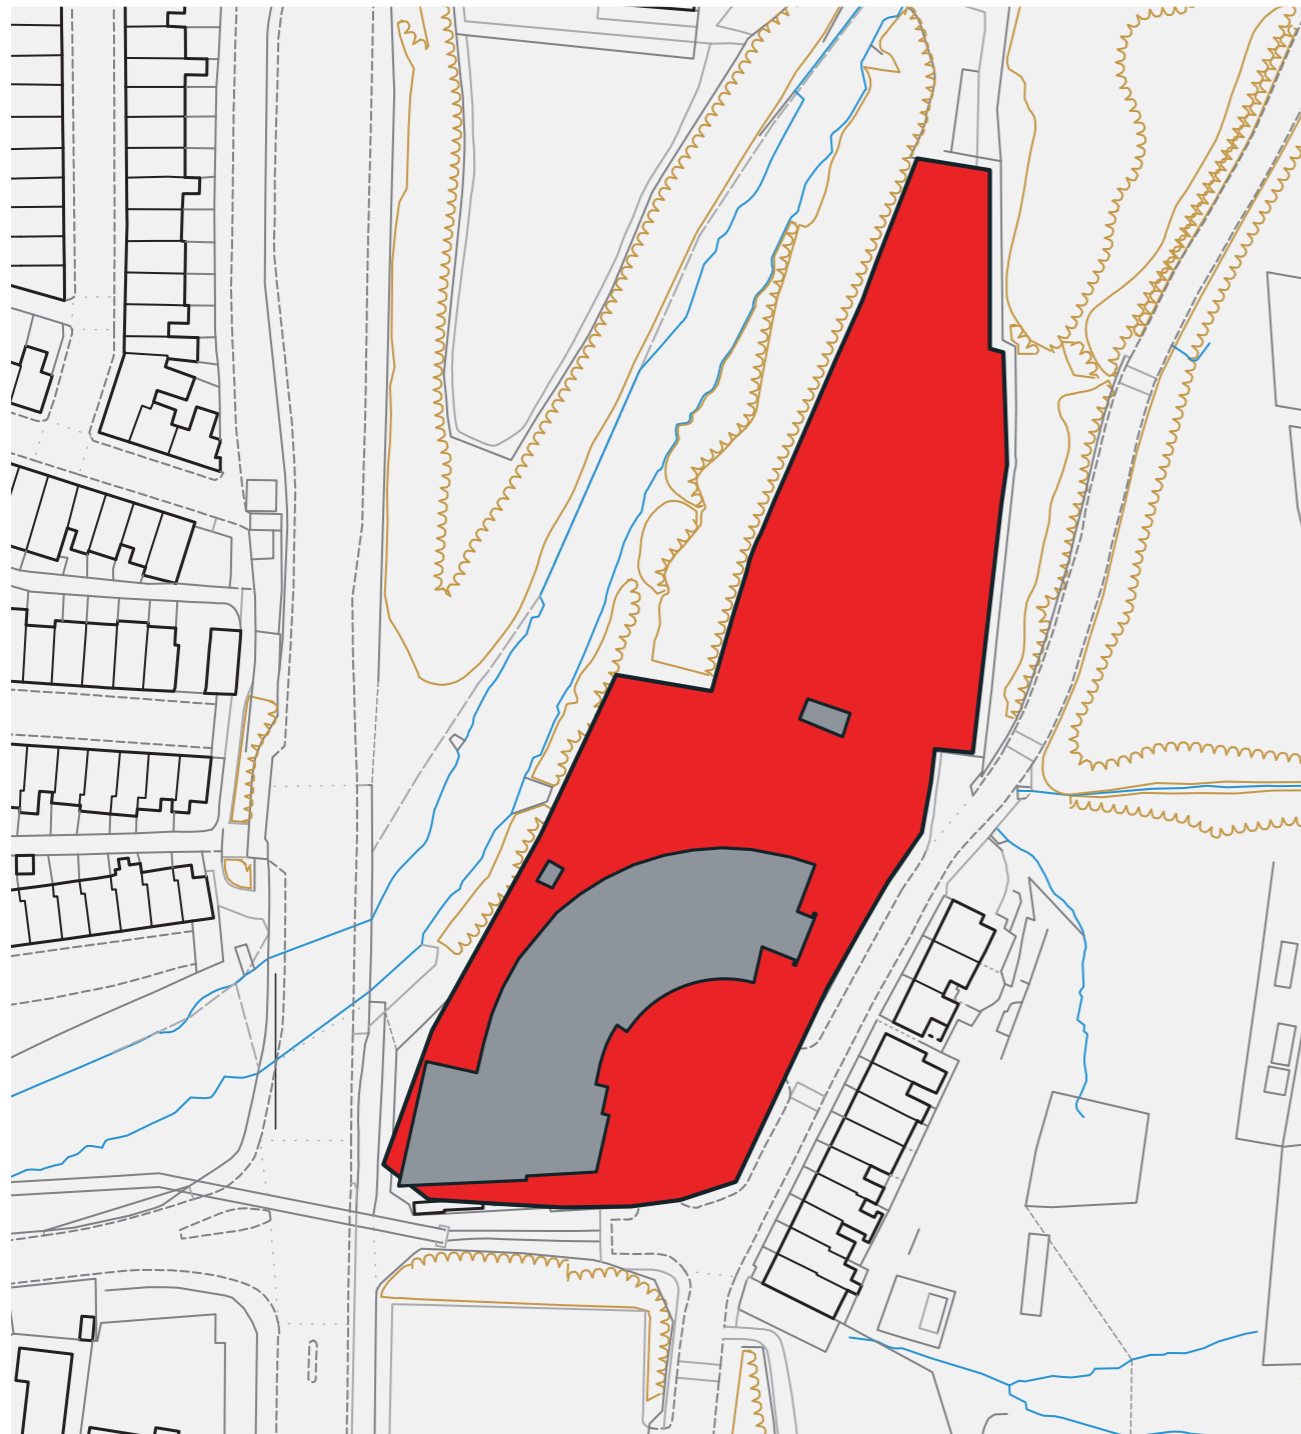

Ysgol Gynradd Ynys-hir Ynyshir Primary School

RHONDDA CYNON TAF

Hysbysiad Cyfreithiol / Legal Notice

RHONDDA CYNON TAF

GORCHYMYN DIOGELU MANNAU CYHOEDDUS (RHEOLI CŴN) 2017

DEDDF YMDDYGIAD GWRTHGYMDEITHASOL, TROSEDDU A PHLISMONA 2014

RHONDDA CYNON TAF

PUBLIC SPACES PROTECTION ORDER (DOG CONTROLS) 2017

ANTI-SOCIAL BEHAVIOUR, CRIME AND POLICING ACT 2014

**Chaiff cŵn ddim bod yn yr ardal yma.
O beidio â dilyn y rheolau yma, mae'n bosibl y
cewch chi hysbysiad cosb benodedig o £100.**

**Dogs are not allowed within this area.
Failure to follow these rules may result in a
fixed penalty notice of £100.**

■ Dim Cŵn | No Dogs

Hawlfraint y goron a hawliau cronfa ddata 2016 Arolwg Ordnans 100023458
Crown copyright and database rights 2016 Ordnance Survey 100023458

Am ragor o wybodaeth, ewch i:

<http://fymhethau.rctcbc.gov.uk/fyRhondda.aspx>

For further information, please visit:

<http://my.rctcbc.gov.uk/myRhondda.aspx>