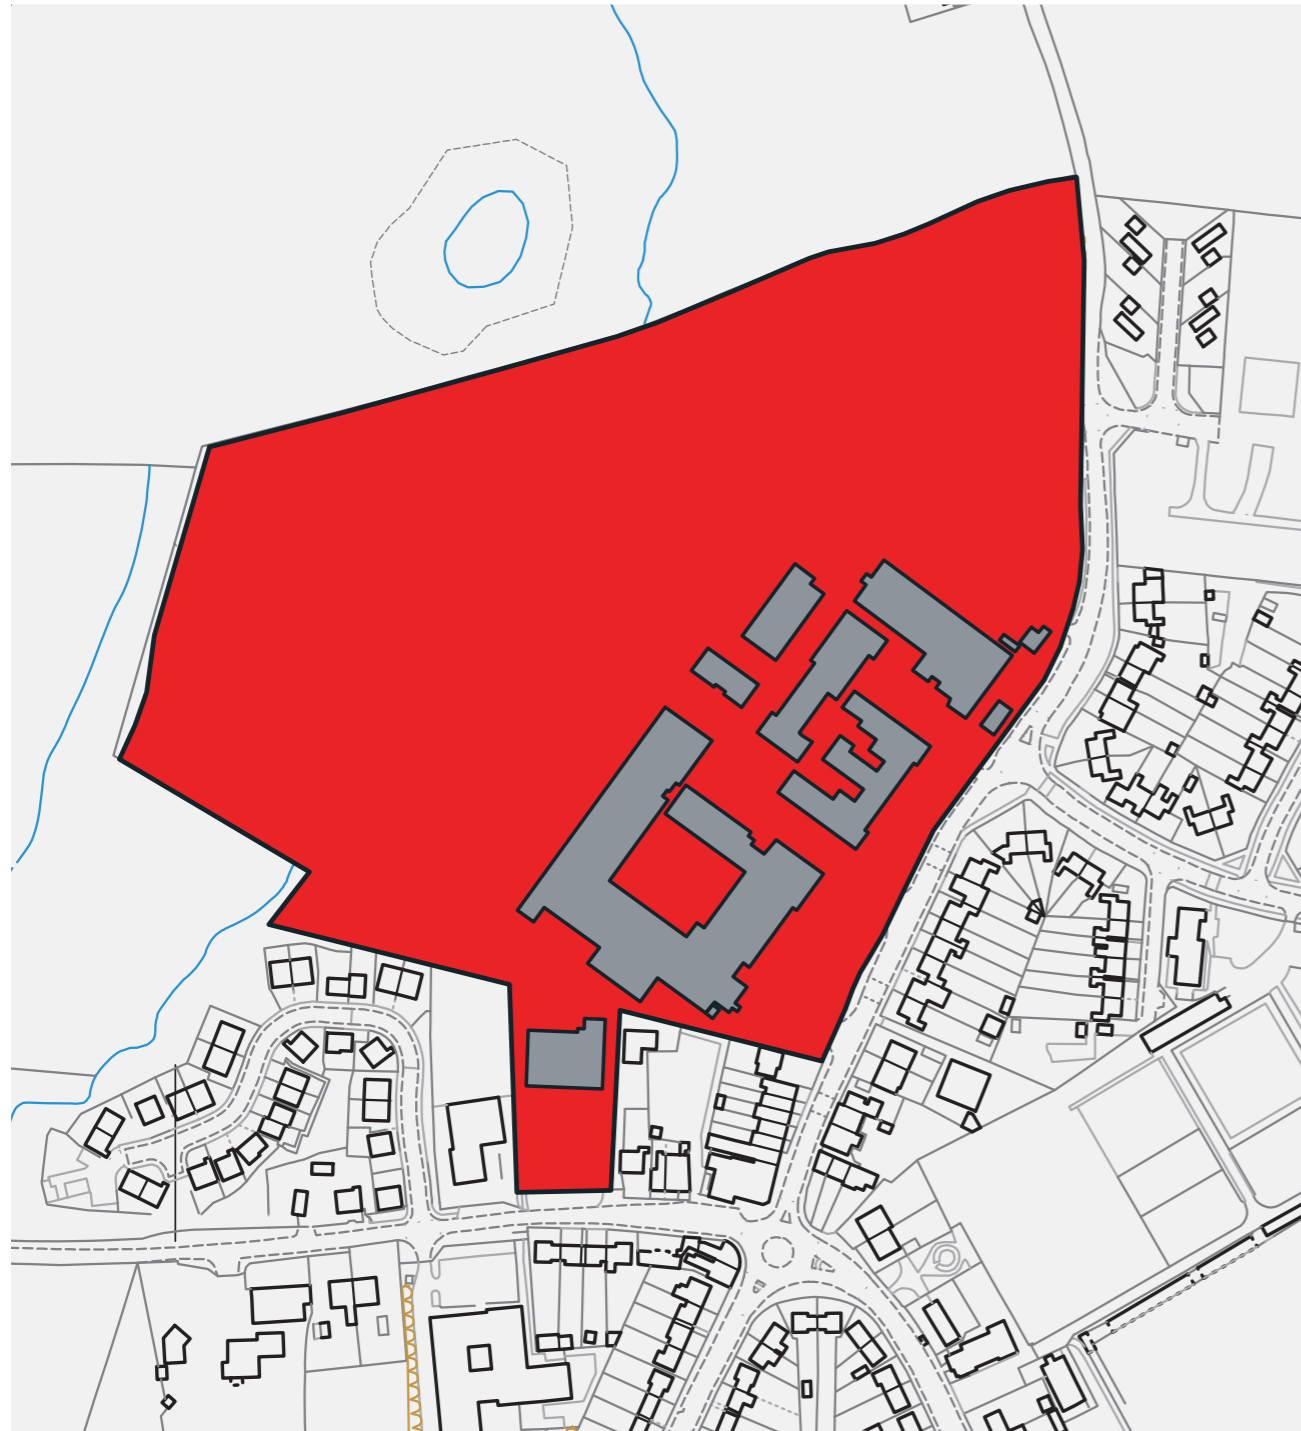

Ysgol Gyfun Bryn Celynnog Bryn Celynnog Comprehensive School

Hysbysiad Cyfreithiol / Legal Notice

RHONDDA CYNON TAF

GORCHYMYN DIOGELU MANNAU CYHOEDDUS (RHEOLI CŴN) 2017

DEDDF YMDDYGIAD GWRTHGYMDEITHASOL, TROSEDDU A PHLISMONA 2014

RHONDDA CYNON TAF

PUBLIC SPACES PROTECTION ORDER (DOG CONTROLS) 2017

ANTI-SOCIAL BEHAVIOUR, CRIME AND POLICING ACT 2014

**Chaiff cŵn ddim bod yn yr ardal yma.
O beidio â dilyn y rheolau yma, mae'n bosibl y
cewch chi hysbysiad cosb benodedig o £100.**

**Dogs are not allowed within this area.
Failure to follow these rules may result in a
fixed penalty notice of £100.**

■ Dim Cŵn | No Dogs

Hawlfraint y goron a hawliau cronfa ddata 2016 Arolwg Ordnans 100023458
Crown copyright and database rights 2016 Ordnance Survey 100023458

Am ragor o wybodaeth, ewch i:

<http://fymhethau.rctcbc.gov.uk/fyRhondda.aspx>

For further information, please visit:

<http://my.rctcbc.gov.uk/myRhondda.aspx>