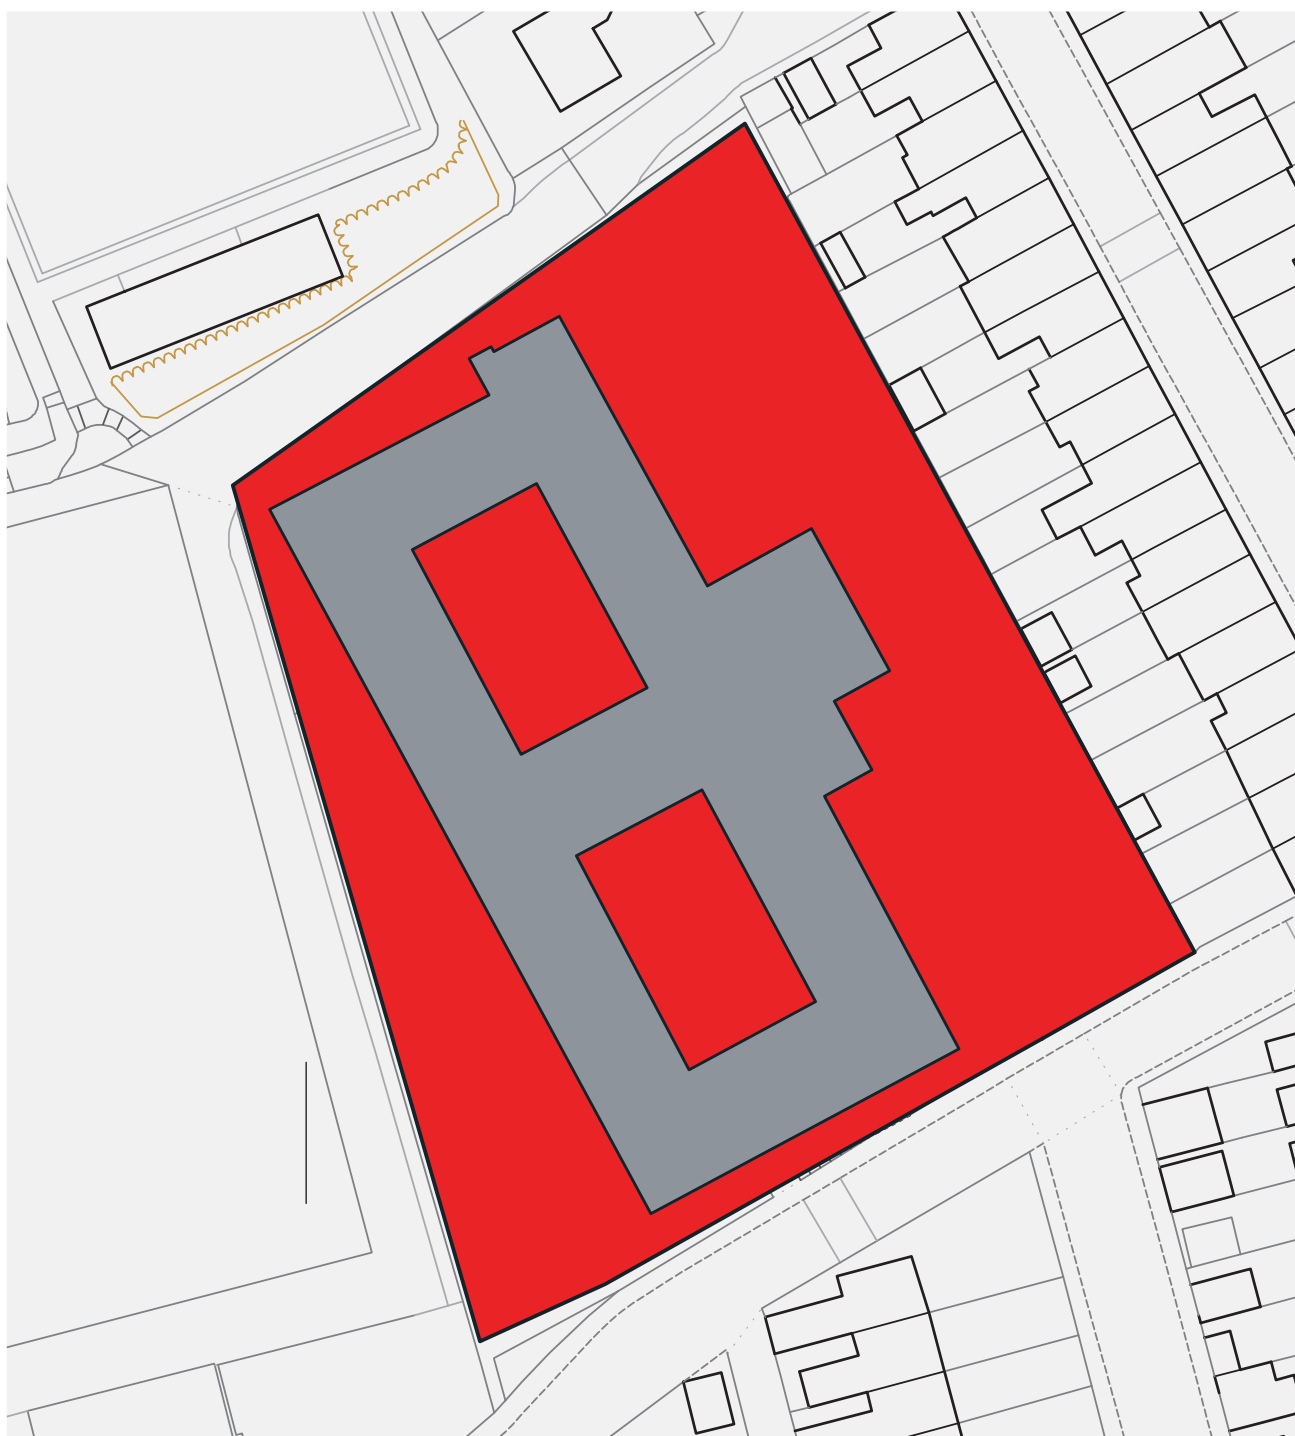

Ysgol Gynradd Parc y Darren Darran Park Primary School

RHONDDA CYNON TAF

Hysbysiad Cyfreithiol / Legal Notice

RHONDDA CYNON TAF
GORCHYMYN DIOGELU MANNAU CYHOEDDUS (RHEOLI CŴN) 2017
DEDDF YMDDYGIAD GWRTHGYMDEITHASOL, TROSEDDU A PHLISMONA 2014

RHONDDA CYNON TAF
PUBLIC SPACES PROTECTION ORDER (DOG CONTROLS) 2017
ANTI-SOCIAL BEHAVIOUR, CRIME AND POLICING ACT 2014

**Chaiff cŵn ddim bod yn yr ardal yma.
O beidio â dilyn y rheolau yma, mae'n bosibl y
cewch chi hysbysiad cosb benodedig o £100.**

**Dogs are not allowed within this area.
Failure to follow these rules may result in a
fixed penalty notice of £100.**

■ Dim Cŵn | No Dogs

Hawlfraint y goron a hawliau cronfa ddata 2016 Arolwg Ordnans 100023458
Crown copyright and database rights 2016 Ordnance Survey 100023458

Am ragor o wybodaeth, ewch i:
<http://fymhethau.rctcbc.gov.uk/fyRhondda.aspx>

For further information, please visit:
<http://my.rctcbc.gov.uk/myRhondda.aspx>