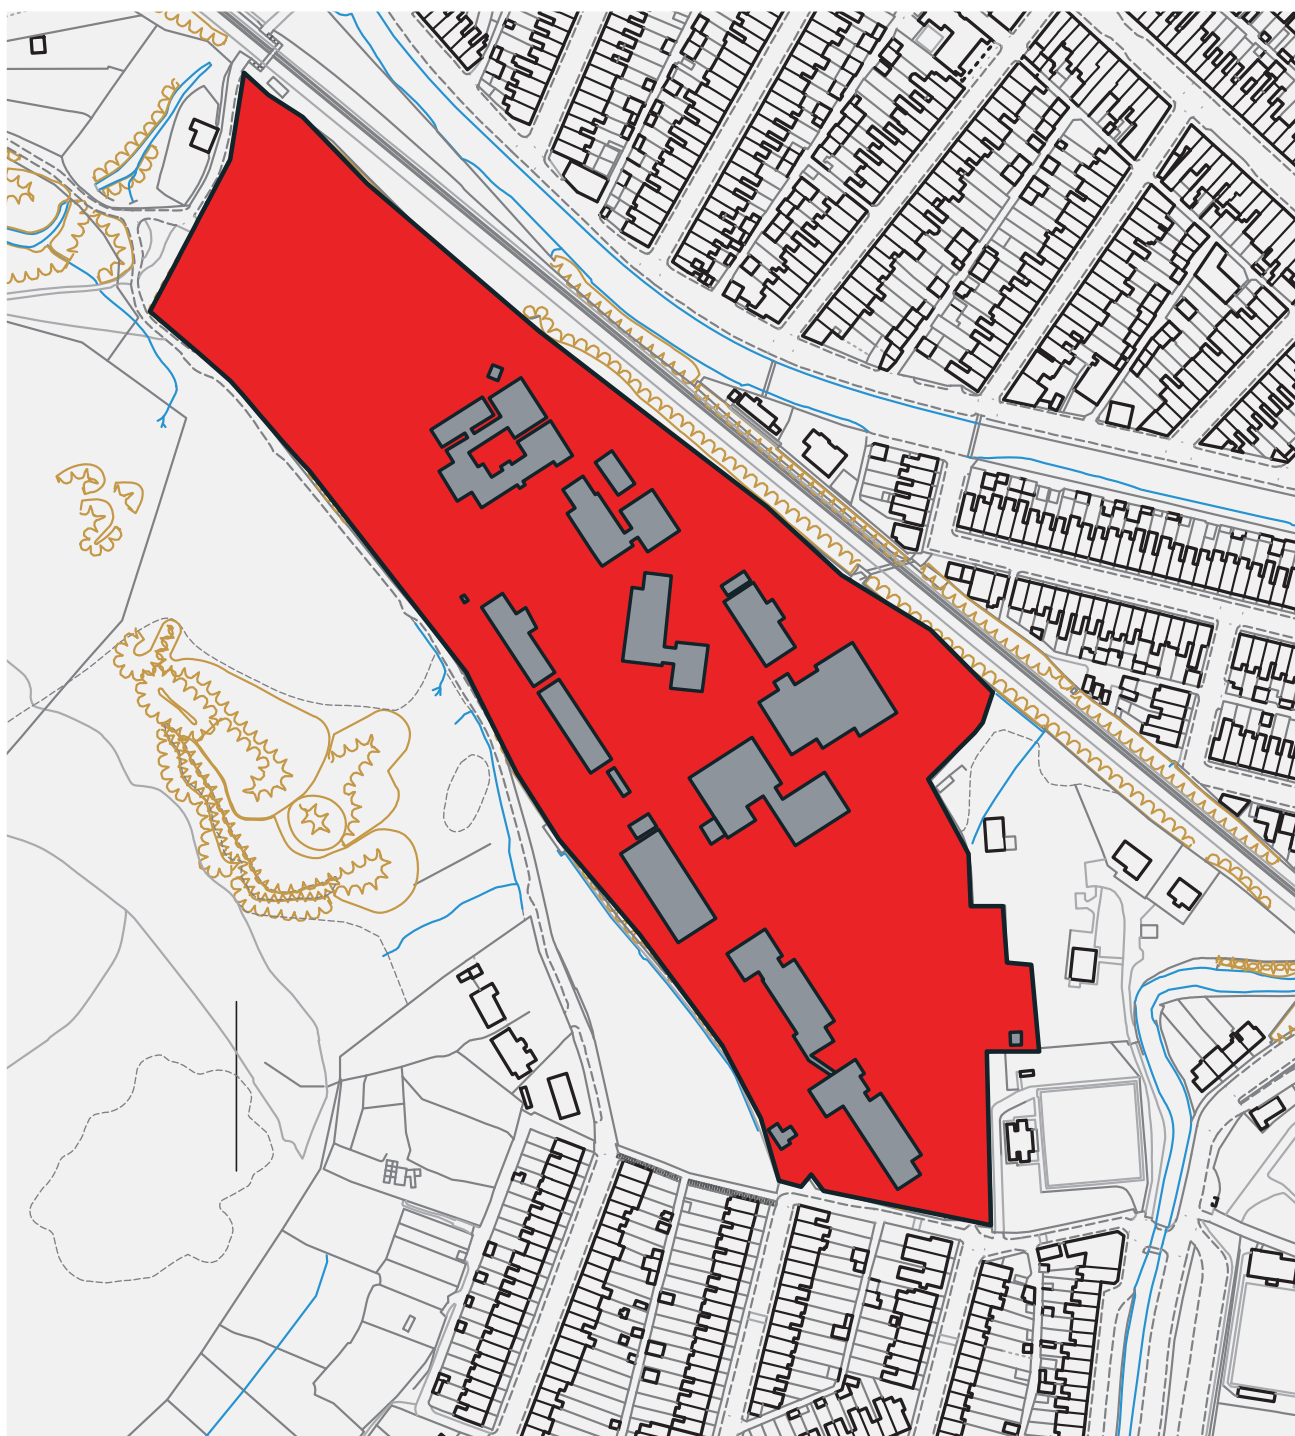

Ysgol Gyfun Treorci Treorchy Comprehensive School

RHONDDA CYNON TAF

Hysbysiad Cyfreithiol / Legal Notice

RHONDDA CYNON TAF
GORCHYMYN DIOGELU MANNAU CYHOEDDUS (RHEOLI CŴN) 2017
DEDDF YMDDYGIAD GWRTHGYMDEITHASOL, TROSEDDU A PHLISMONA 2014

RHONDDA CYNON TAF
PUBLIC SPACES PROTECTION ORDER (DOG CONTROLS) 2017
ANTI-SOCIAL BEHAVIOUR, CRIME AND POLICING ACT 2014

**Chaiff cŵn ddim bod yn yr ardal yma.
O beidio â dilyn y rheolau yma, mae'n bosibl y
cewch chi hysbysiad cosb benodedig o £100.**

**Dogs are not allowed within this area.
Failure to follow these rules may result in a
fixed penalty notice of £100.**

■ Dim Cŵn | No Dogs

Hawlfraint y goron a hawliau cronfa ddata 2016 Arolwg Ordnans 100023458
Crown copyright and database rights 2016 Ordnance Survey 100023458

Am ragor o wybodaeth, ewch i:
<http://fymhethau.rctcbc.gov.uk/fyRhondda.aspx>

For further information, please visit:
<http://my.rctcbc.gov.uk/myRhondda.aspx>