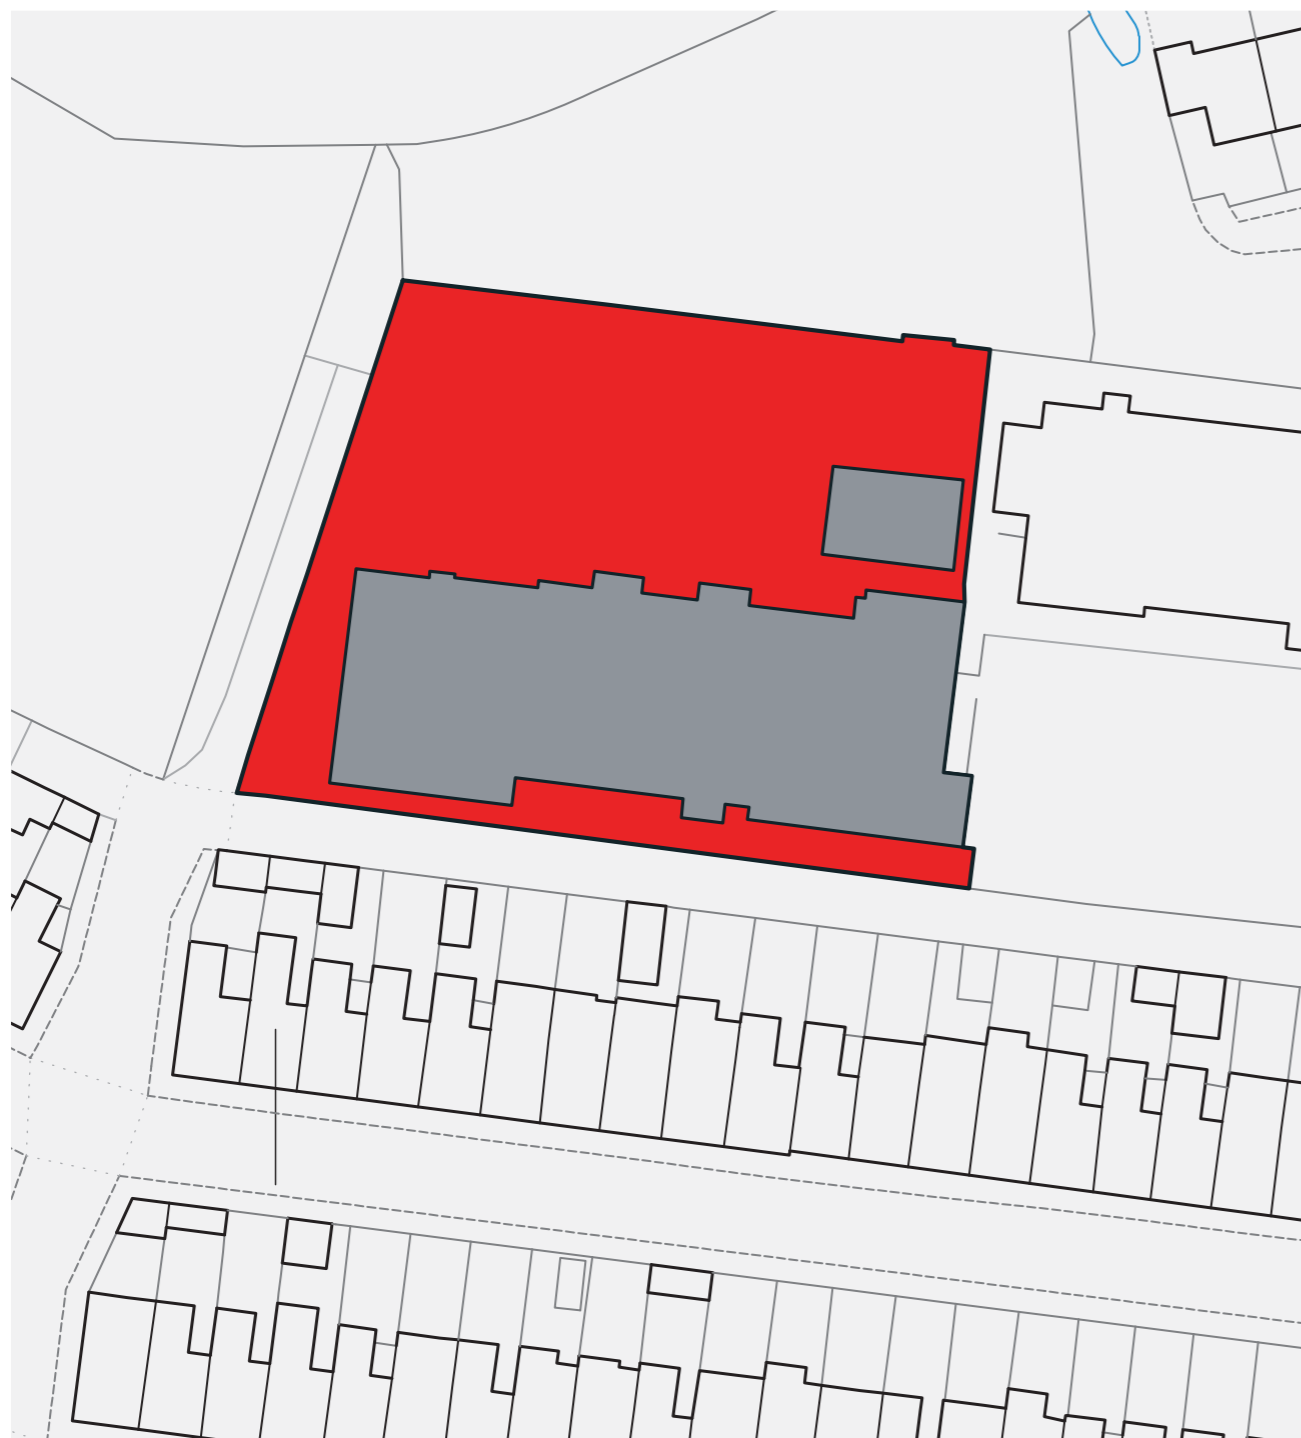

Hysbysiad Cyfreithiol / Legal Notice

RHONDDA CYNON TAF
GORCHYMYN DIOGELU MANNAU CYHOEDDUS (RHEOLI CŴN) 2017
DEDDF YMDDYGIAD GWRTHGYMDEITHASOL, TROSEDDU A PHLISMONA 2014

RHONDDA CYNON TAF
PUBLIC SPACES PROTECTION ORDER (DOG CONTROLS) 2017
ANTI-SOCIAL BEHAVIOUR, CRIME AND POLICING ACT 2014

**Chaiff cŵn ddim bod yn yr ardal yma.
O beidio â dilyn y rheolau yma, mae'n bosibl y
cewch chi hysbysiad cosb benodedig o £100.**

**Dogs are not allowed within this area.
Failure to follow these rules may result in a
fixed penalty notice of £100.**

■ Dim Cŵn | No Dogs

Hawlfraint y goron a hawliau cronfa ddata 2016 Arolwg Ordnans 100023458
Crown copyright and database rights 2016 Ordnance Survey 100023458

Am ragor o wybodaeth, ewch i:
<http://fymhethau.rctcbc.gov.uk/fyRhondda.aspx>

For further information, please visit:
<http://my.rctcbc.gov.uk/myRhondda.aspx>