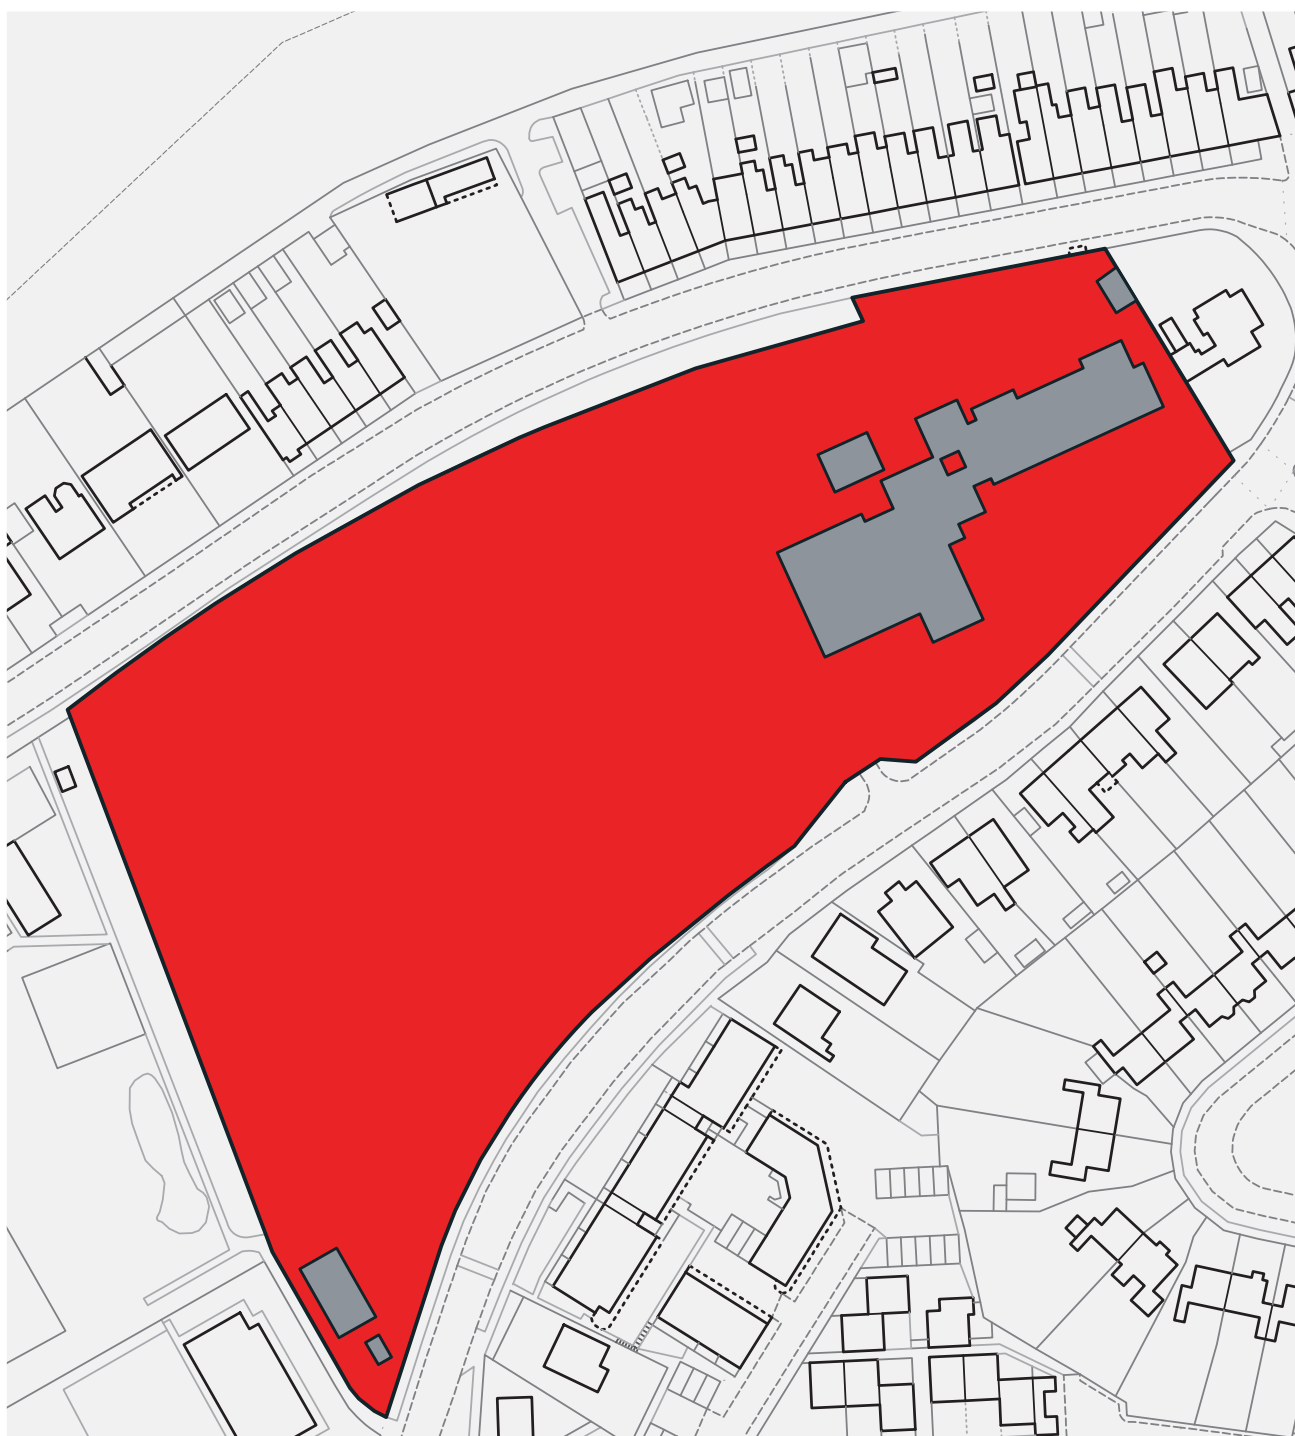

Ysgol Gynradd Tonysguboriau Tonysguboriau Primary School

RHONDDA CYNON TAF

Hysbysiad Cyfreithiol / Legal Notice

RHONDDA CYNON TAF
GORCHYMYN DIOGELU MANNAU CYHOEDDUS (RHEOLI CŴN) 2017
DEDDF YMDDYGIAD GWRTHGYMDEITHASOL, TROSEDDU A PHLISMONA 2014

RHONDDA CYNON TAF
PUBLIC SPACES PROTECTION ORDER (DOG CONTROLS) 2017
ANTI-SOCIAL BEHAVIOUR, CRIME AND POLICING ACT 2014

**Chaiff cŵn ddim bod yn yr ardal yma.
O beidio â dilyn y rheolau yma, mae'n bosibl y
cewch chi hysbysiad cosb benodedig o £100.**

**Dogs are not allowed within this area.
Failure to follow these rules may result in a
fixed penalty notice of £100.**

■ Dim Cŵn | No Dogs

Hawlfraint y goron a hawliau cronfa ddata 2016 Arolwg Ordnans 100023458
Crown copyright and database rights 2016 Ordnance Survey 100023458

Am ragor o wybodaeth, ewch i:
<http://fymhethau.rctcbc.gov.uk/fyRhondda.aspx>

For further information, please visit:
<http://my.rctcbc.gov.uk/myRhondda.aspx>