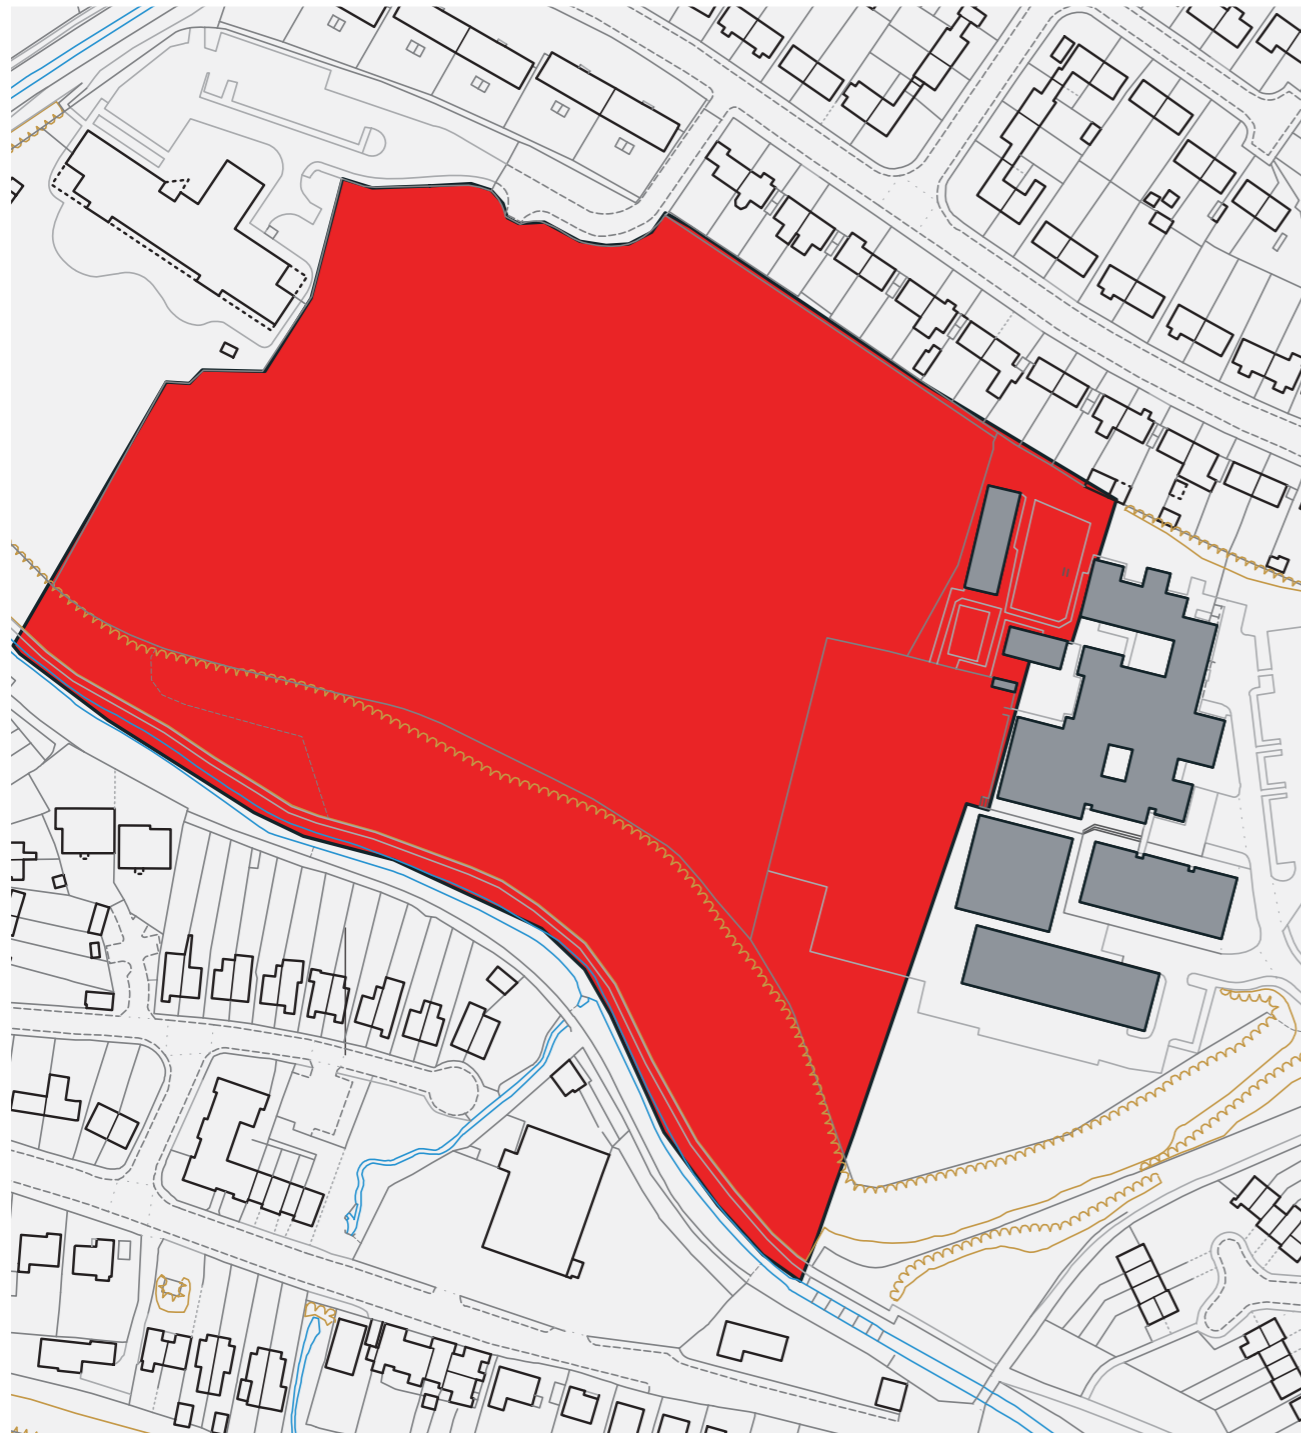

Ysgol Gyfun y Cardinal Newman Eglwys Gatholig Rhufain Cardinal Newman RC Comprehensive School

RHONDDA CYNON TAF

Hysbysiad Cyfreithiol / Legal Notice

RHONDDA CYNON TAF

GORCHYMYN DIOGELU MANNAU CYHOEDDUS (RHEOLI CŴN) 2017

DEDDF YMDDYGIAD GWRTHGYMDEITHASOL, TROSEDDU A PHLISMONA 2014

RHONDDA CYNON TAF

PUBLIC SPACES PROTECTION ORDER (DOG CONTROLS) 2017

ANTI-SOCIAL BEHAVIOUR, CRIME AND POLICING ACT 2014

**Chaiff cŵn ddim bod yn yr ardal yma.
O beidio â dilyn y rheolau yma, mae'n bosibl y
cewch chi hysbysiad cosb benodedig o £100.**

**Dogs are not allowed within this area.
Failure to follow these rules may result in a
fixed penalty notice of £100.**

■ Dim Cŵn | No Dogs

Hawlfraint y goron a hawliau cronfa ddata 2016 Arolwg Ordnans 100023458
Crown copyright and database rights 2016 Ordnance Survey 100023458

Am ragor o wybodaeth, ewch i:

<http://fymhethau.rctcbc.gov.uk/fyRhondda.aspx>

For further information, please visit:

<http://my.rctcbc.gov.uk/myRhondda.aspx>