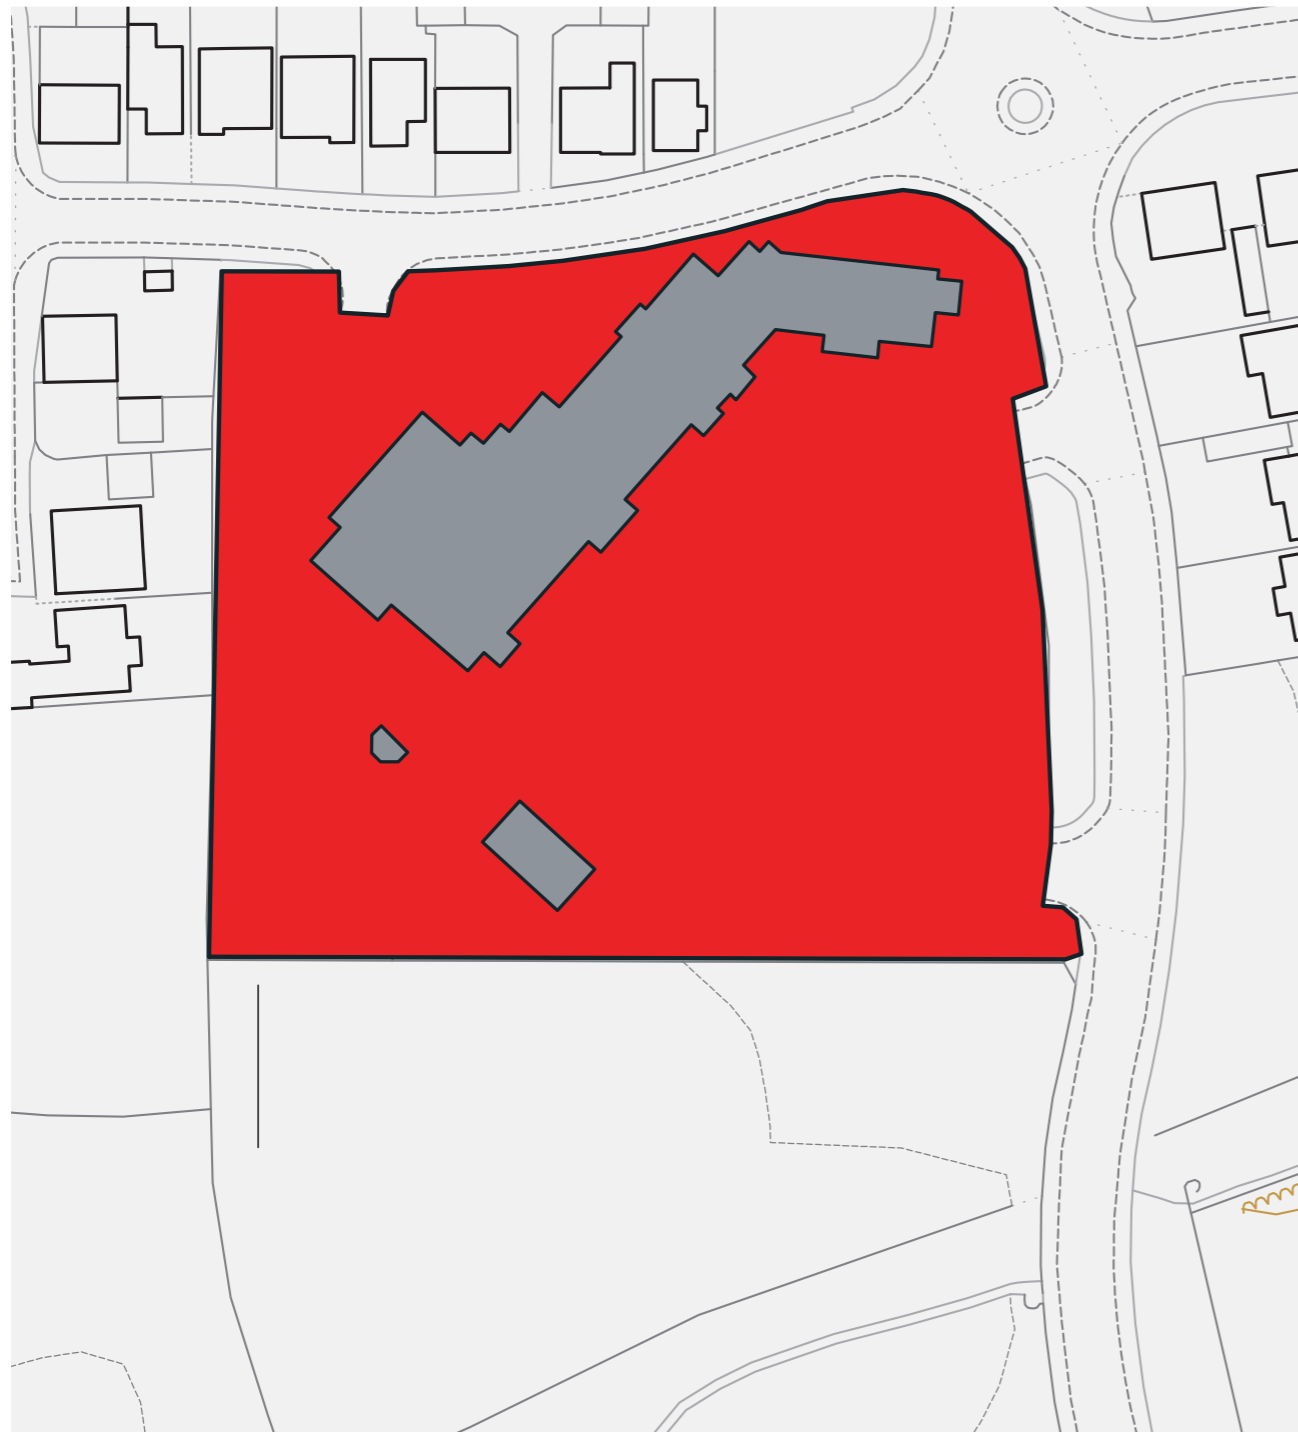

Ysgol Gynradd Gymunedol Gymraeg Llantrisant

RHONDDA CYNON TAF

Hysbysiad Cyfreithiol / Legal Notice

RHONDDA CYNON TAF

GORCHYMYN DIOGELU MANNAU CYHOEDDUS (RHEOLI CŴN) 2017

DEDDF YMDDYGIAD GWRTHGYMDEITHASOL, TROSEDDU A PHLISMONA 2014

RHONDDA CYNON TAF

PUBLIC SPACES PROTECTION ORDER (DOG CONTROLS) 2017

ANTI-SOCIAL BEHAVIOUR, CRIME AND POLICING ACT 2014

**Chaiff cŵn ddim bod yn yr ardal yma.
O beidio â dilyn y rheolau yma, mae'n bosibl y
cewch chi hysbysiad cosb benodedig o £100.**

**Dogs are not allowed within this area.
Failure to follow these rules may result in a
fixed penalty notice of £100.**

■ Dim Cŵn | No Dogs

Hawlfraint y goron a hawliau cronfa ddata 2016 Arolwg Ordnans 100023458
Crown copyright and database rights 2016 Ordnance Survey 100023458

Am ragor o wybodaeth, ewch i:

<http://fymhethau.rctcbc.gov.uk/fyRhondda.aspx>

For further information, please visit:

<http://my.rctcbc.gov.uk/myRhondda.aspx>