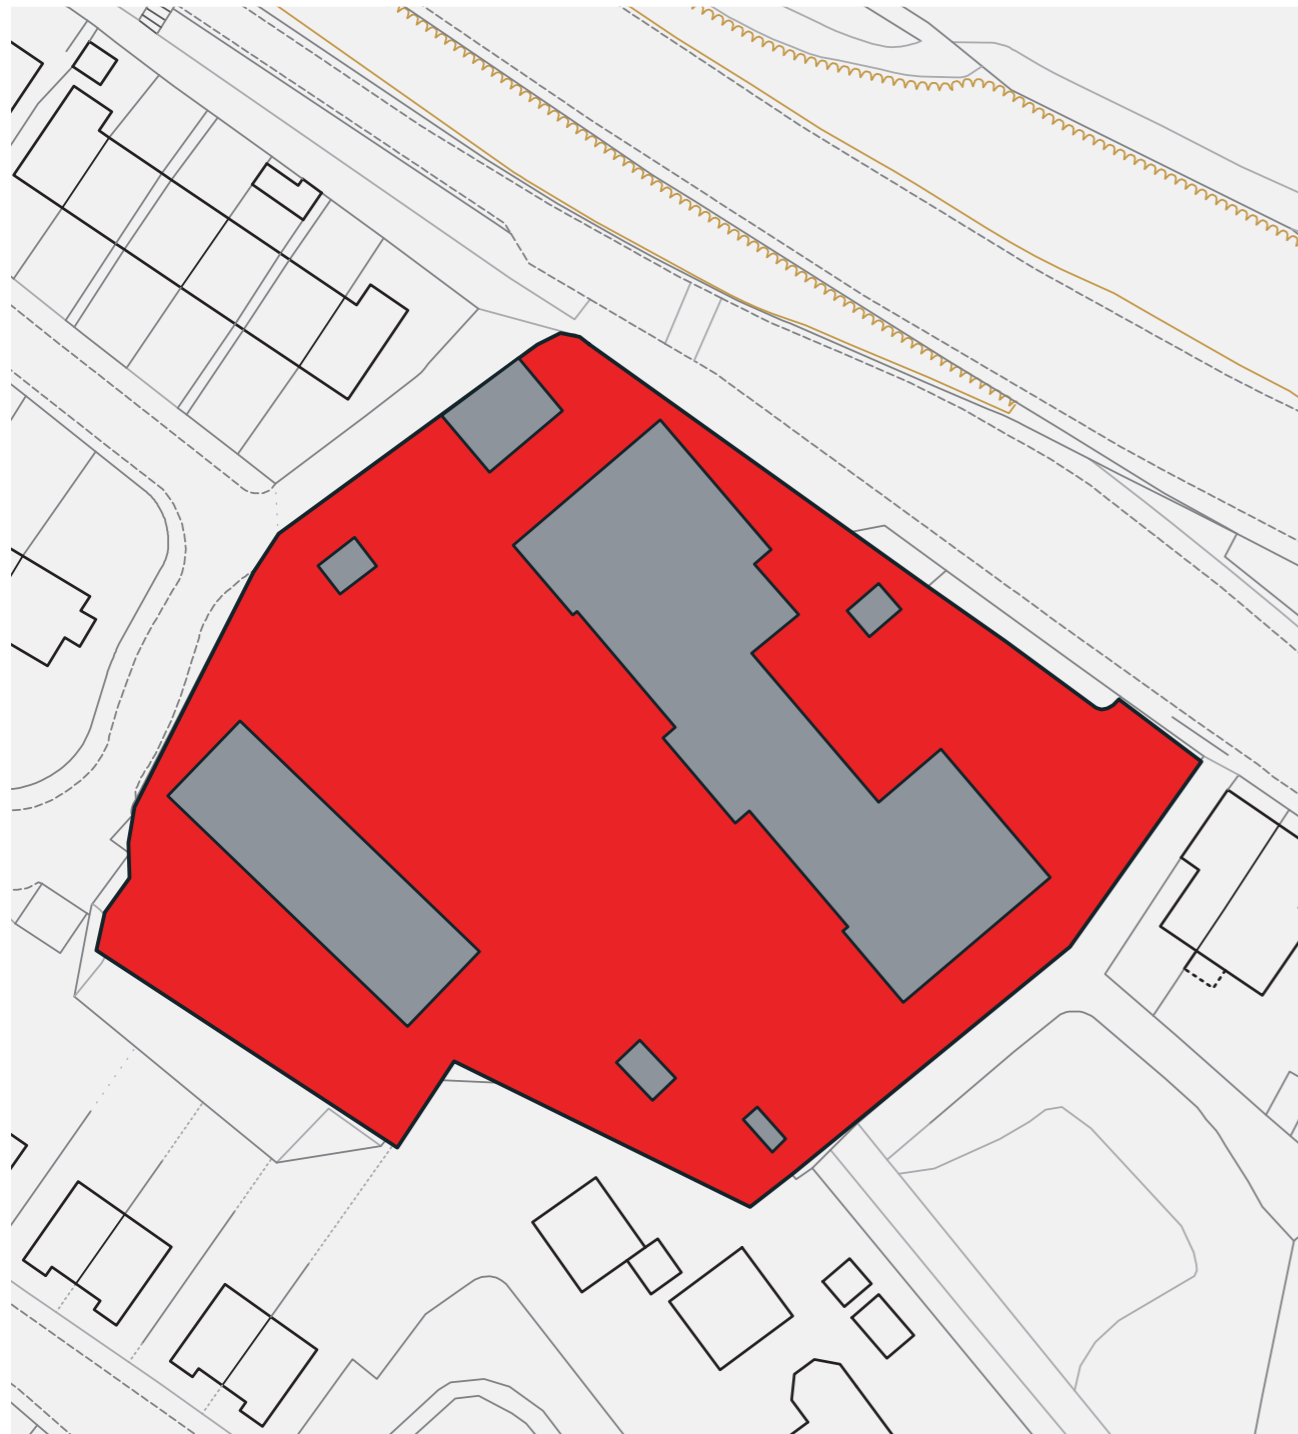

Hysbysiad Cyfreithiol / Legal Notice

RHONDDA CYNON TAF

GORCHYMYN DIOGELU MANNAU CYHOEDDUS (RHEOLI CŴN) 2017

DEDDF YMDDYGIAD GWRTHGYMDEITHASOL, TROSEDDU A PHLISMONA 2014

RHONDDA CYNON TAF

PUBLIC SPACES PROTECTION ORDER (DOG CONTROLS) 2017

ANTI-SOCIAL BEHAVIOUR, CRIME AND POLICING ACT 2014

**Chaiff cŵn ddim bod yn yr ardal yma.
O beidio â dilyn y rheolau yma, mae'n bosibl y
cewch chi hysbysiad cosb benodedig o £100.**

**Dogs are not allowed within this area.
Failure to follow these rules may result in a
fixed penalty notice of £100.**

■ Dim Cŵn | No Dogs

Hawlfraint y goron a hawliau cronfa ddata 2016 Arolwg Ordnans 100023458
Crown copyright and database rights 2016 Ordnance Survey 100023458

Am ragor o wybodaeth, ewch i:

<http://fymhethau.rctcbc.gov.uk/fyRhondda.aspx>

For further information, please visit:

<http://my.rctcbc.gov.uk/myRhondda.aspx>