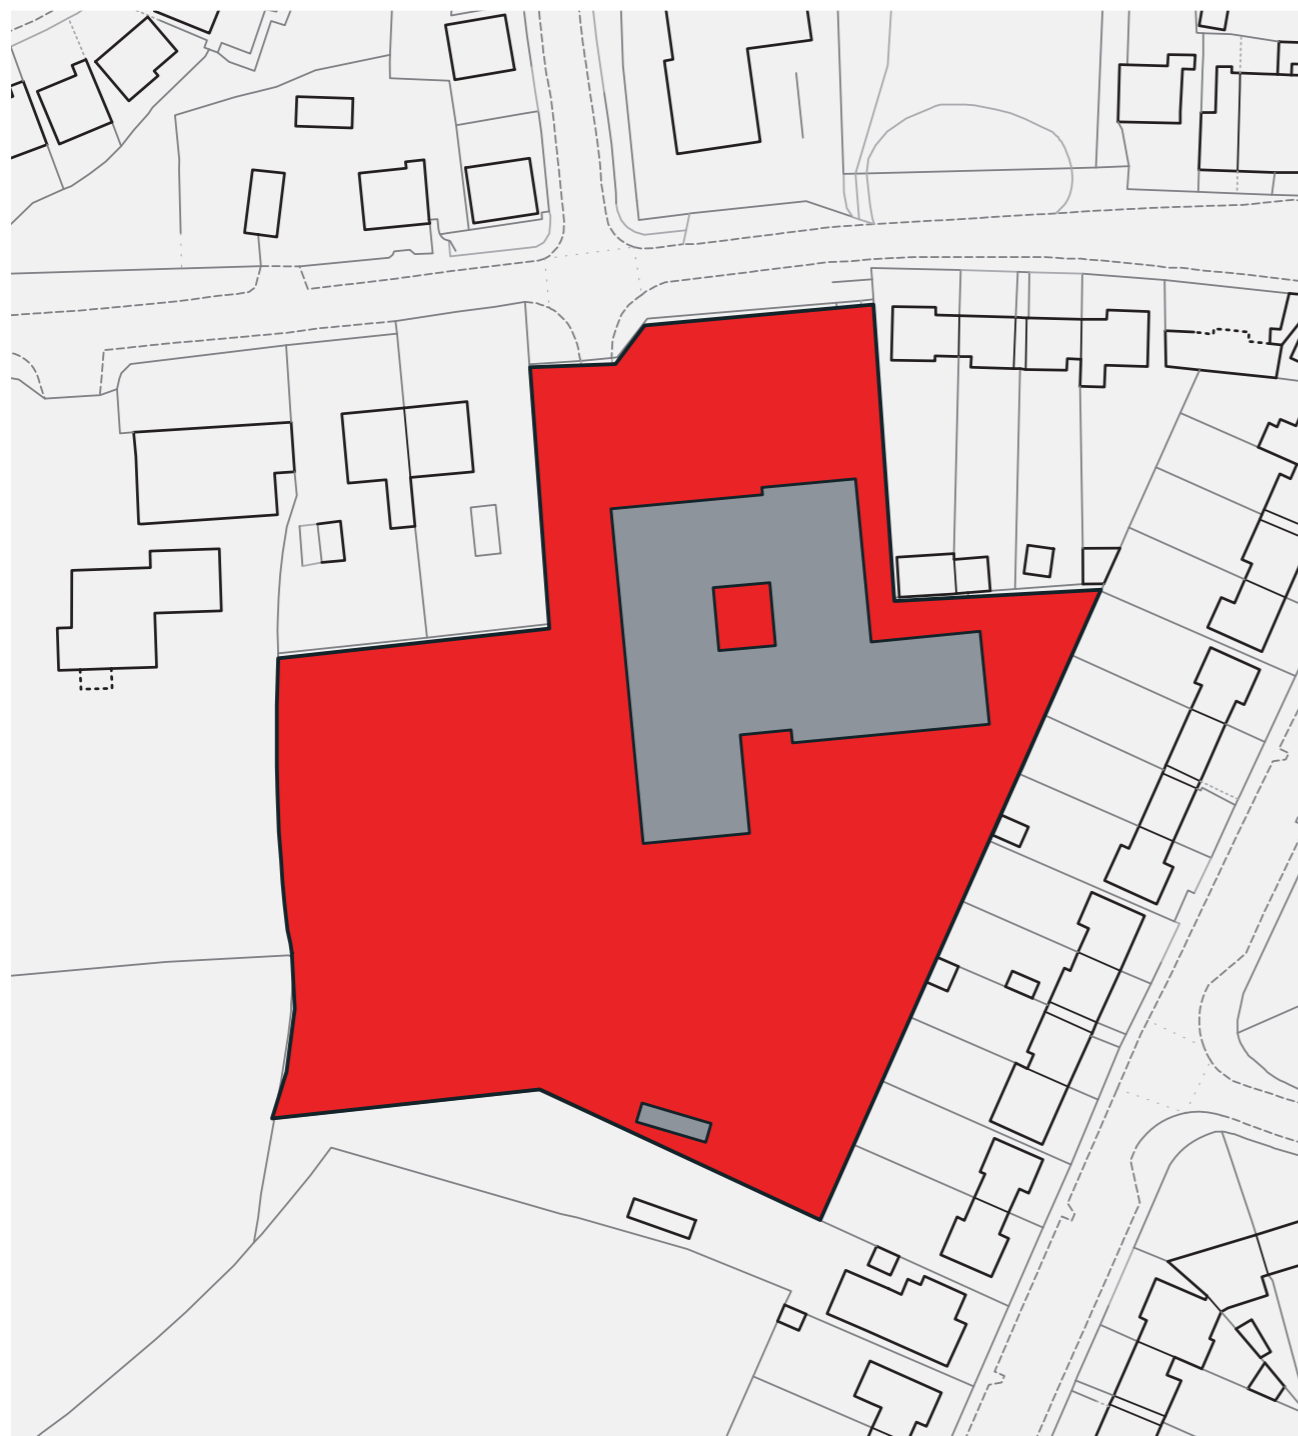

Ysgol Gynradd Gymraeg Castellau

RHONDDA CYNON TAF

Hysbysiad Cyfreithiol / Legal Notice

RHONDDA CYNON TAF

GORCHYMYN DIOGELU MANNAU CYHOEDDUS (RHEOLI CŴN) 2017

DEDDF YMDYGIAD GWRTHGYMDEITHASOL, TROSEDDU A PHLISMONA 2014

RHONDDA CYNON TAF

PUBLIC SPACES PROTECTION ORDER (DOG CONTROLS) 2017

ANTI-SOCIAL BEHAVIOUR, CRIME AND POLICING ACT 2014

**Chaiff cŵn ddim bod yn yr ardal yma.
O beidio â dilyn y rheolau yma, mae'n bosibl y
cewch chi hysbysiad cosb benodedig o £100.**

**Dogs are not allowed within this area.
Failure to follow these rules may result in a
fixed penalty notice of £100.**

■ Dim Cŵn | No Dogs

Hawlfraint y goron a hawliau cronfa ddata 2016 Arolwg Ordnans 100023458
Crown copyright and database rights 2016 Ordnance Survey 100023458

Am ragor o wybodaeth, ewch i:

<http://fymhethau.rctcbc.gov.uk/fyRhondda.aspx>

For further information, please visit:

<http://my.rctcbc.gov.uk/myRhondda.aspx>