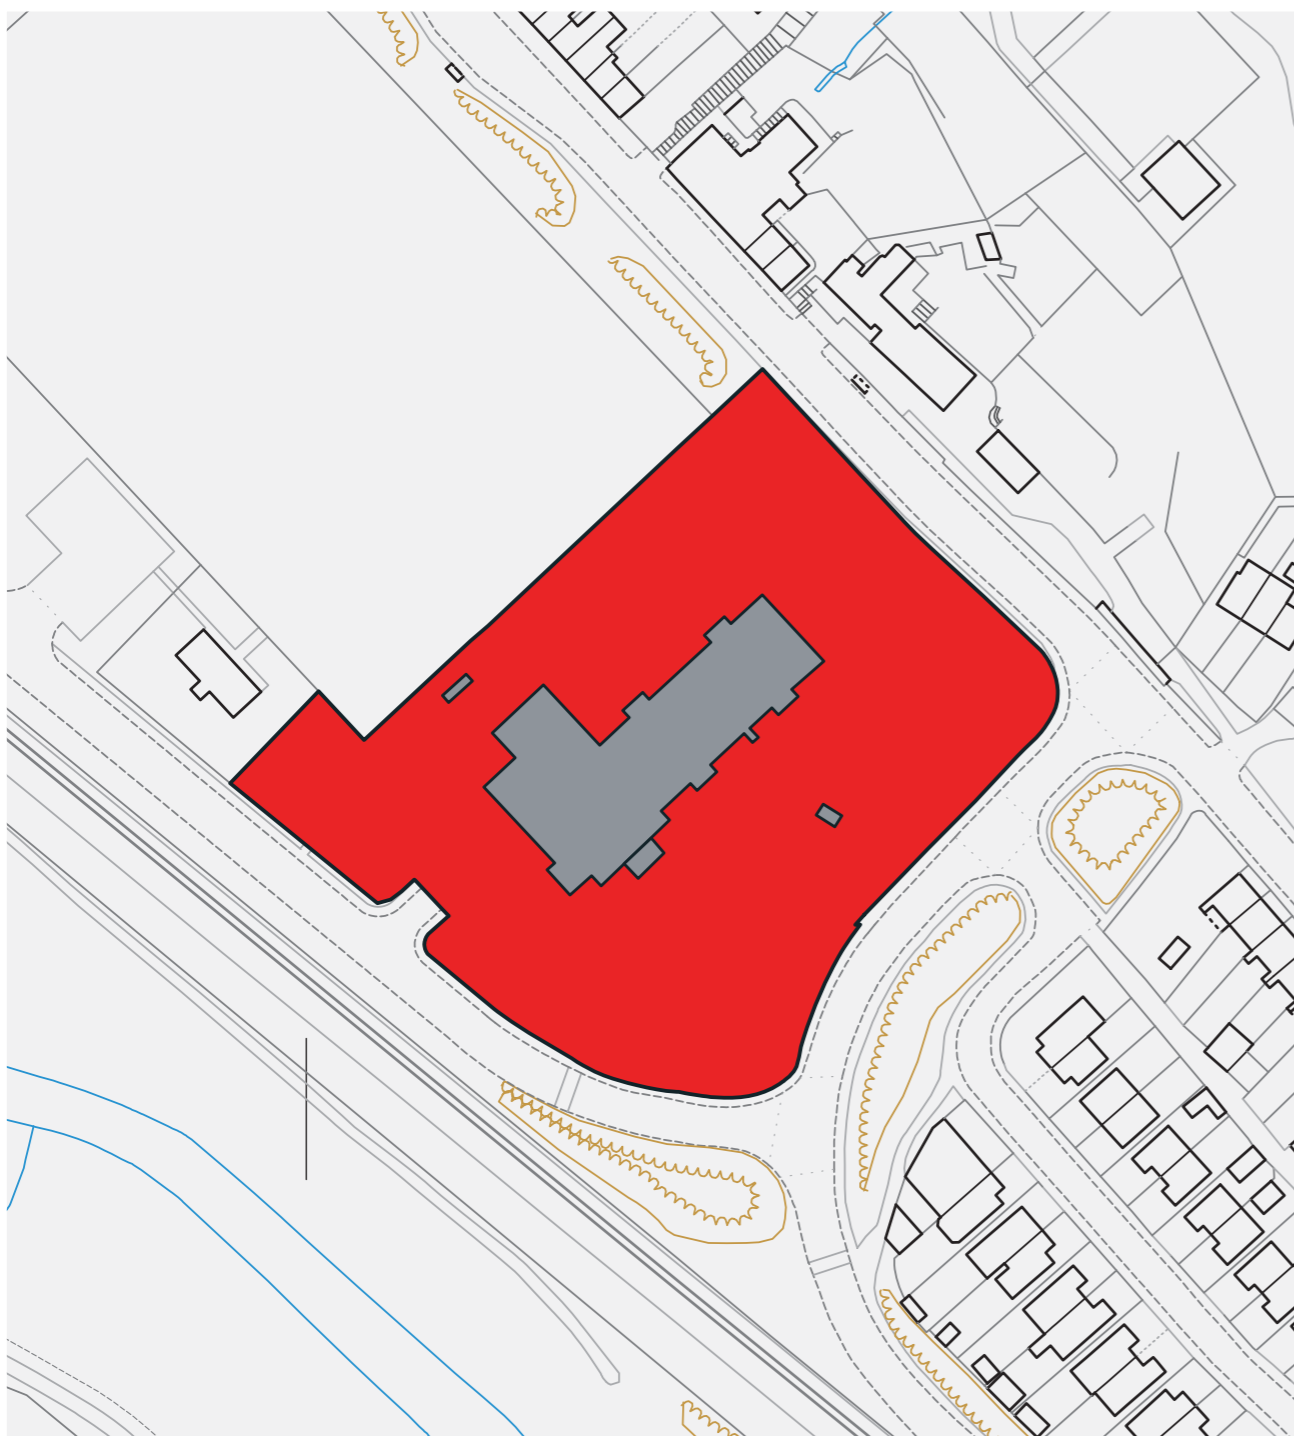

Ysgol Gynradd Gymuned Pen-yr-englyn Penyrenghlyn Community Primary School

RHONDDA CYNON TAF

Hysbysiad Cyfreithiol / Legal Notice

RHONDDA CYNON TAF
GORCHYMYN DIOGELU MANNAU CYHOEDDUS (RHEOLI CŴN) 2017
DEDDF YMDDYGIAD GWRTHGYMDEITHASOL, TROSEDDU A PHLISMONA 2014

RHONDDA CYNON TAF
PUBLIC SPACES PROTECTION ORDER (DOG CONTROLS) 2017
ANTI-SOCIAL BEHAVIOUR, CRIME AND POLICING ACT 2014

**Chaiff cŵn ddim bod yn yr ardal yma.
O beidio â dilyn y rheolau yma, mae'n bosibl y
cewch chi hysbysiad cosb benodedig o £100.**

**Dogs are not allowed within this area.
Failure to follow these rules may result in a
fixed penalty notice of £100.**

■ Dim Cŵn | No Dogs

Hawlfraint y goron a hawliau cronfa ddata 2016 Arolwg Ordnans 100023458
Crown copyright and database rights 2016 Ordnance Survey 100023458

Am ragor o wybodaeth, ewch i:
<http://fymhethau.rctcbc.gov.uk/fyRhondda.aspx>

For further information, please visit:
<http://my.rctcbc.gov.uk/myRhondda.aspx>