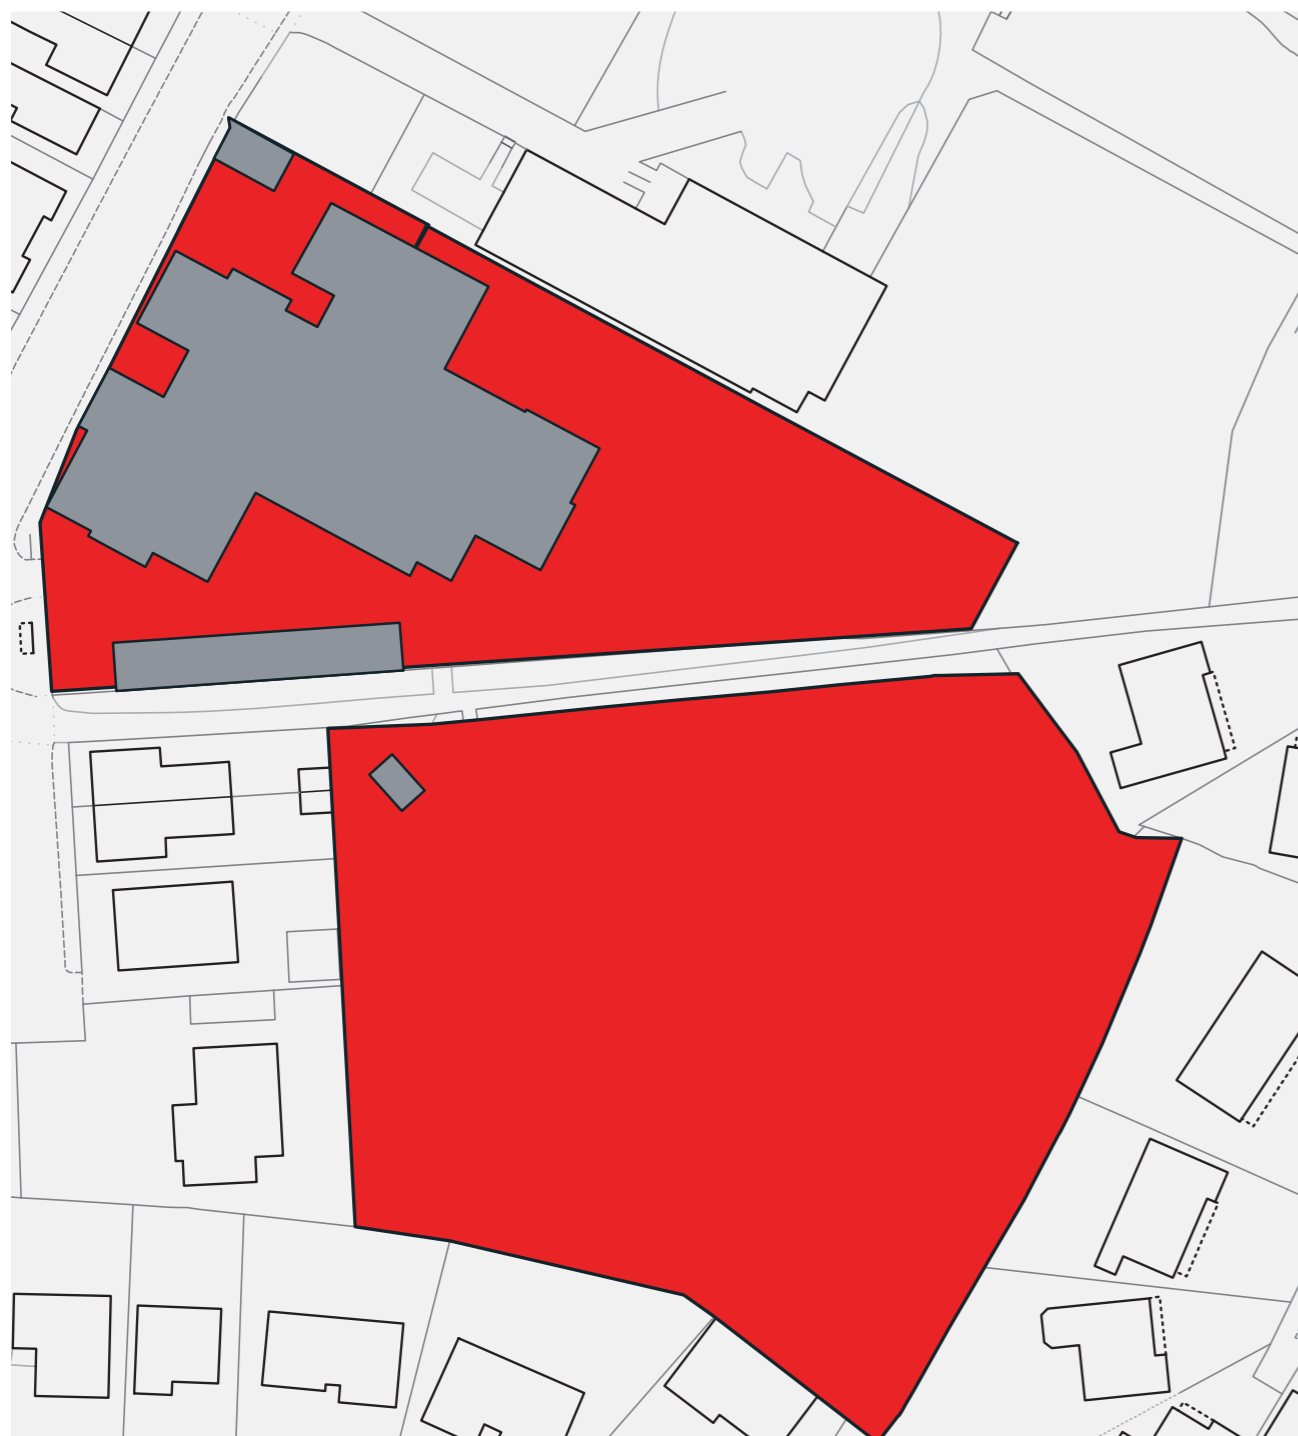

Ysgol Gynradd Cwmdâr Cwmdar County Primary School

RHONDDA CYNON TAF

Hysbysiad Cyfreithiol / Legal Notice

RHONDDA CYNON TAF

GORCHYMYN DIOGELU MANNAU CYHOEDDUS (RHEOLI CŴN) 2017

DEDDF YMDDYGIAD GWRTHGYMDEITHASOL, TROSEDDU A PHLISMONA 2014

RHONDDA CYNON TAF

PUBLIC SPACES PROTECTION ORDER (DOG CONTROLS) 2017

ANTI-SOCIAL BEHAVIOUR, CRIME AND POLICING ACT 2014

**Chaiff cŵn ddim bod yn yr ardal yma.
O beidio â dilyn y rheolau yma, mae'n bosibl y
cewch chi hysbysiad cosb benodedig o £100.**

**Dogs are not allowed within this area.
Failure to follow these rules may result in a
fixed penalty notice of £100.**

■ Dim Cŵn | No Dogs

Hawlfraint y goron a hawliau cronfa ddata 2016 Arolwg Ordnans 100023458
Crown copyright and database rights 2016 Ordnance Survey 100023458

Am ragor o wybodaeth, ewch i:

<http://fymhethau.rctcbc.gov.uk/fyRhondda.aspx>

For further information, please visit:

<http://my.rctcbc.gov.uk/myRhondda.aspx>