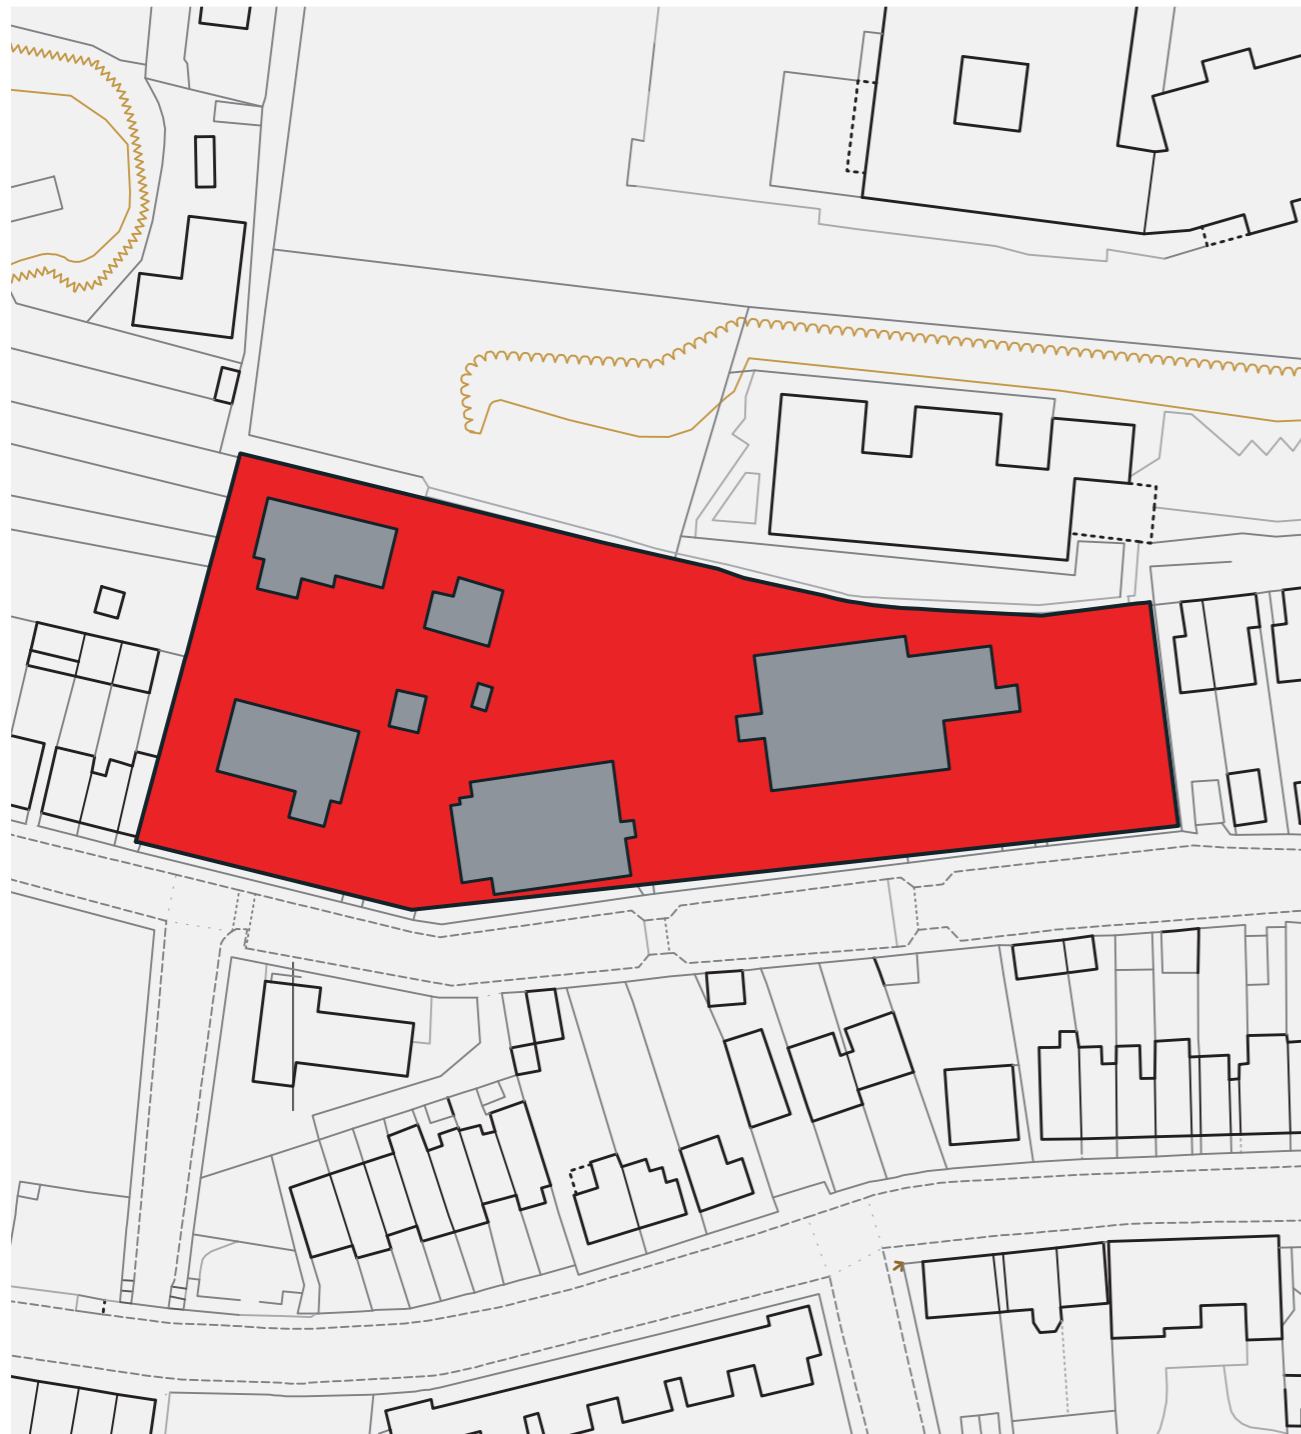

Ysgol Gynradd Gymraeg Tonyrefail

RHONDDA CYNON TAF

Hysbysiad Cyfreithiol / Legal Notice

RHONDDA CYNON TAF

GORCHYMYN DIOGELU MANNAU CYHOEDDUS (RHEOLI CŴN) 2017

DEDDF YMDDYGIAD GWRTHGYMDEITHASOL, TROSEDDU A PHLISMONA 2014

RHONDDA CYNON TAF

PUBLIC SPACES PROTECTION ORDER (DOG CONTROLS) 2017

ANTI-SOCIAL BEHAVIOUR, CRIME AND POLICING ACT 2014

**Chaiff cŵn ddim bod yn yr ardal yma.
O beidio â dilyn y rheolau yma, mae'n bosibl y
cewch chi hysbysiad cosb benodedig o £100.**

**Dogs are not allowed within this area.
Failure to follow these rules may result in a
fixed penalty notice of £100.**

■ Dim Cŵn | No Dogs

Hawlfraint y goron a hawliau cronfa ddata 2016 Arolwg Ordnans 100023458
Crown copyright and database rights 2016 Ordnance Survey 100023458

Am ragor o wybodaeth, ewch i:

<http://fymhethau.rctcbc.gov.uk/fyRhondda.aspx>

For further information, please visit:

<http://my.rctcbc.gov.uk/myRhondda.aspx>