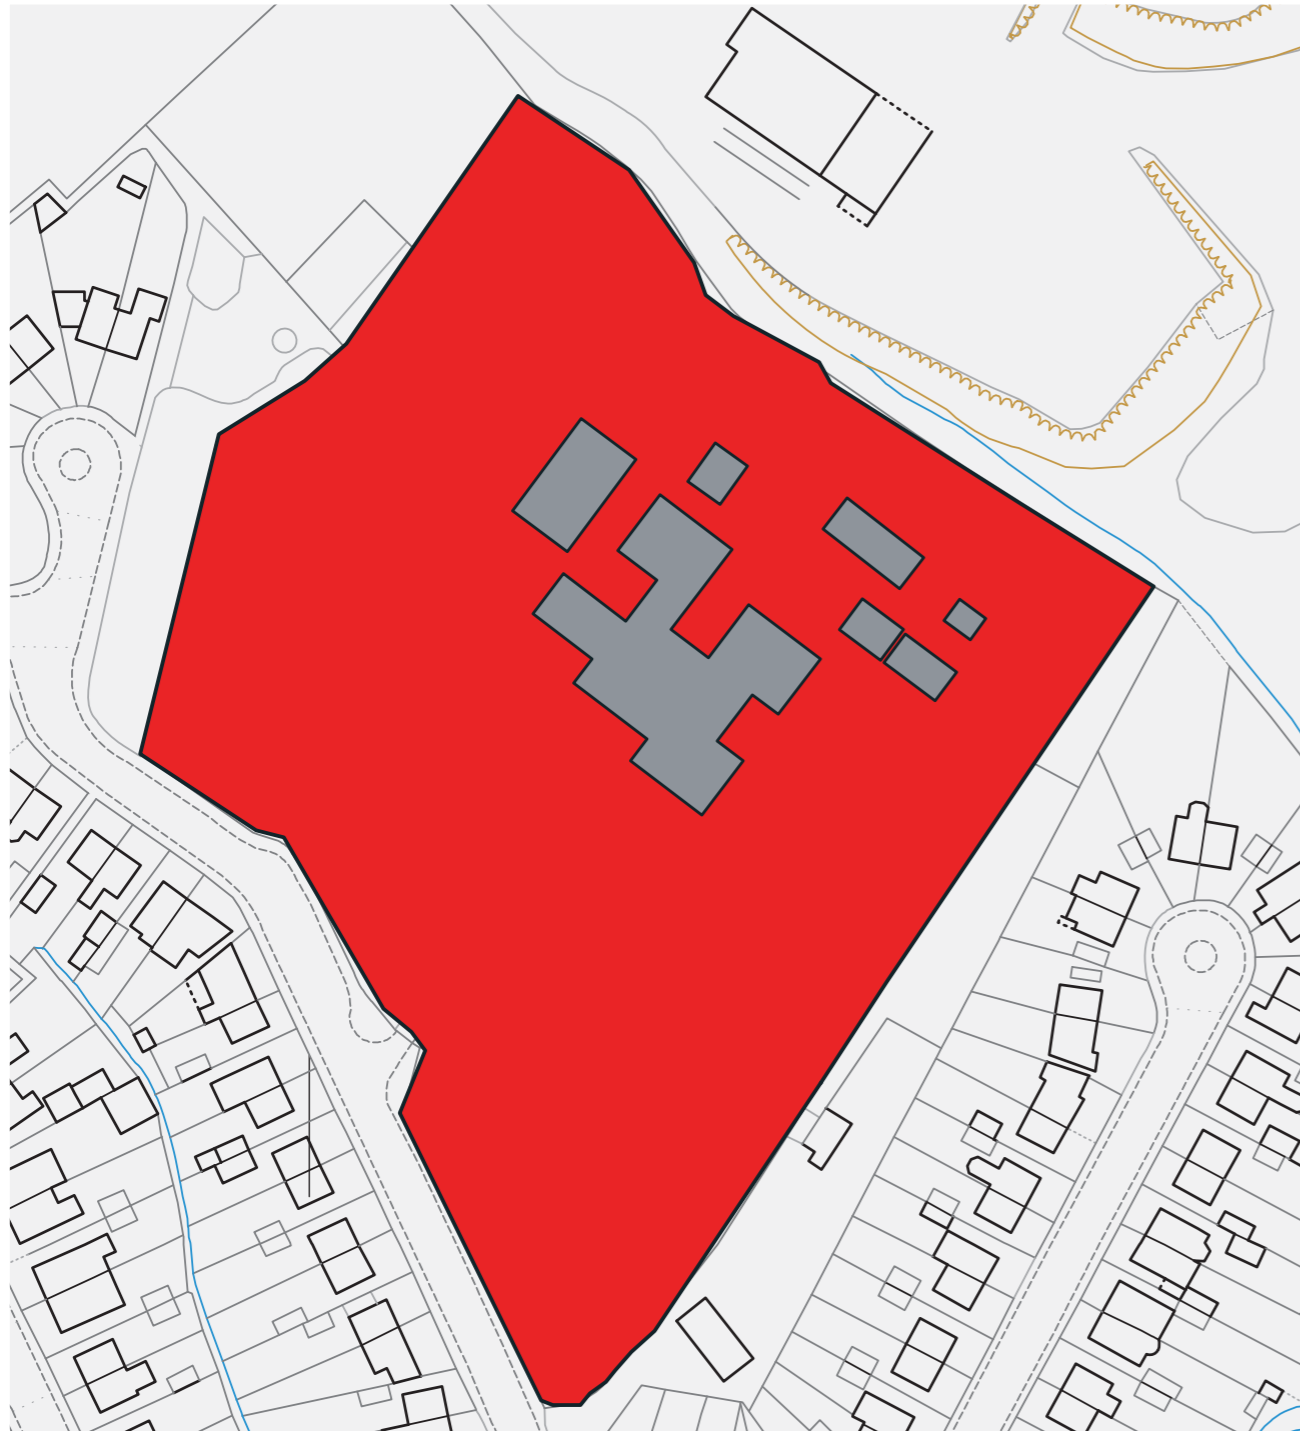

Ysgol Gynradd Maes-y-bryn Maesybryn Primary School

RHONDDA CYNON TAF

Hysbysiad Cyfreithiol / Legal Notice

RHONDDA CYNON TAF

GORCHYMYN DIOGELU MANNAU CYHOEDDUS (RHEOLI CŴN) 2017

DEDDF YMDDYGIAD GWRTHGYMDEITHASOL, TROSEDDU A PHLISMONA 2014

RHONDDA CYNON TAF

PUBLIC SPACES PROTECTION ORDER (DOG CONTROLS) 2017

ANTI-SOCIAL BEHAVIOUR, CRIME AND POLICING ACT 2014

**Chaiff cŵn ddim bod yn yr ardal yma.
O beidio â dilyn y rheolau yma, mae'n bosibl y
cewch chi hysbysiad cosb benodedig o £100.**

**Dogs are not allowed within this area.
Failure to follow these rules may result in a
fixed penalty notice of £100.**

■ Dim Cŵn | No Dogs

Hawlfraint y goron a hawliau cronfa ddata 2016 Arolwg Ordnans 100023458
Crown copyright and database rights 2016 Ordnance Survey 100023458

Am ragor o wybodaeth, ewch i:

<http://fymhethau.rctcbc.gov.uk/fyRhondda.aspx>

For further information, please visit:

<http://my.rctcbc.gov.uk/myRhondda.aspx>