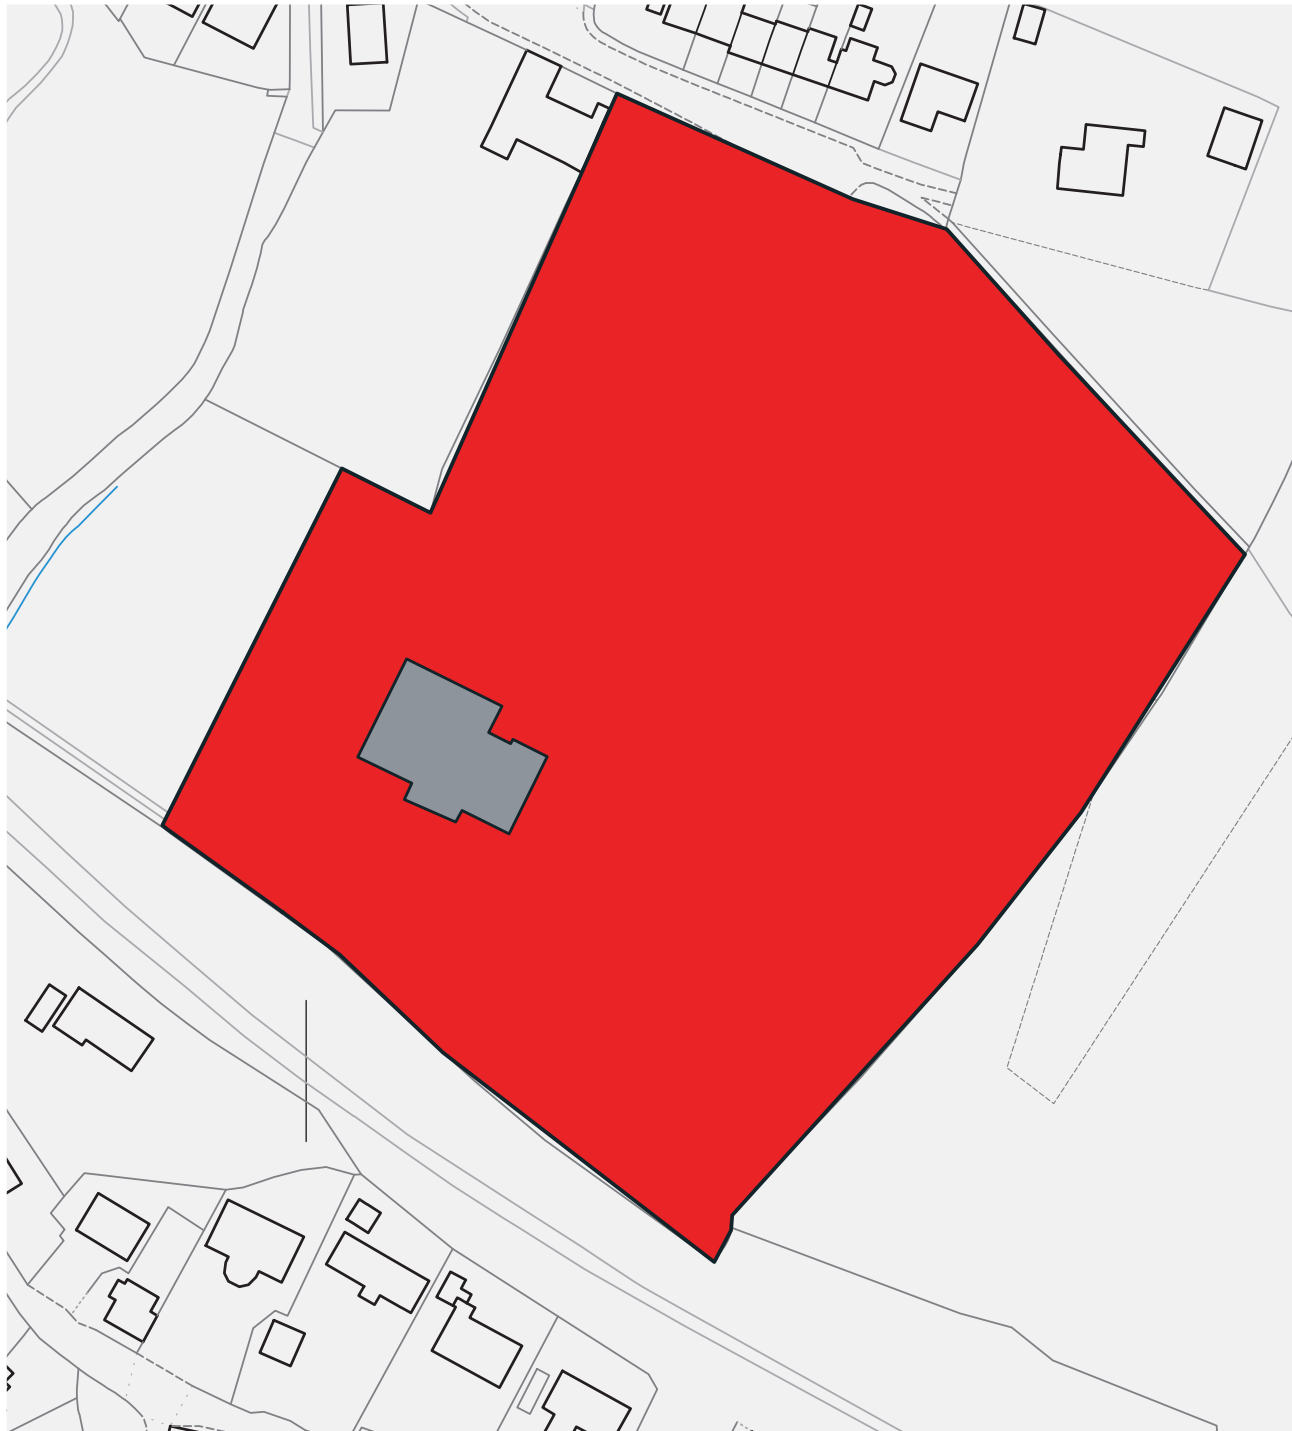

Ysgol Gynradd Llwydcoed Llwydcoed Primary School

RHONDDA CYNON TAF

Hysbysiad Cyfreithiol / Legal Notice

RHONDDA CYNON TAF

GORCHYMYN DIOGELU MANNAU CYHOEDDUS (RHEOLI CŴN) 2017

DEDDF YMDDYGIAD GWRTHGYMDEITHASOL, TROSEDDU A PHLISMONA 2014

RHONDDA CYNON TAF

PUBLIC SPACES PROTECTION ORDER (DOG CONTROLS) 2017

ANTI-SOCIAL BEHAVIOUR, CRIME AND POLICING ACT 2014

**Chaiff cŵn ddim bod yn yr ardal yma.
O beidio â dilyn y rheolau yma, mae'n bosibl y
cewch chi hysbysiad cosb benodedig o £100.**

**Dogs are not allowed within this area.
Failure to follow these rules may result in a
fixed penalty notice of £100.**

■ Dim Cŵn | No Dogs

Hawlfraint y goron a hawliau cronfa ddata 2016 Arolwg Ordnans 100023458
Crown copyright and database rights 2016 Ordnance Survey 100023458

Am ragor o wybodaeth, ewch i:

<http://fymhethau.rctcbc.gov.uk/fyRhondda.aspx>

For further information, please visit:

<http://my.rctcbc.gov.uk/myRhondda.aspx>