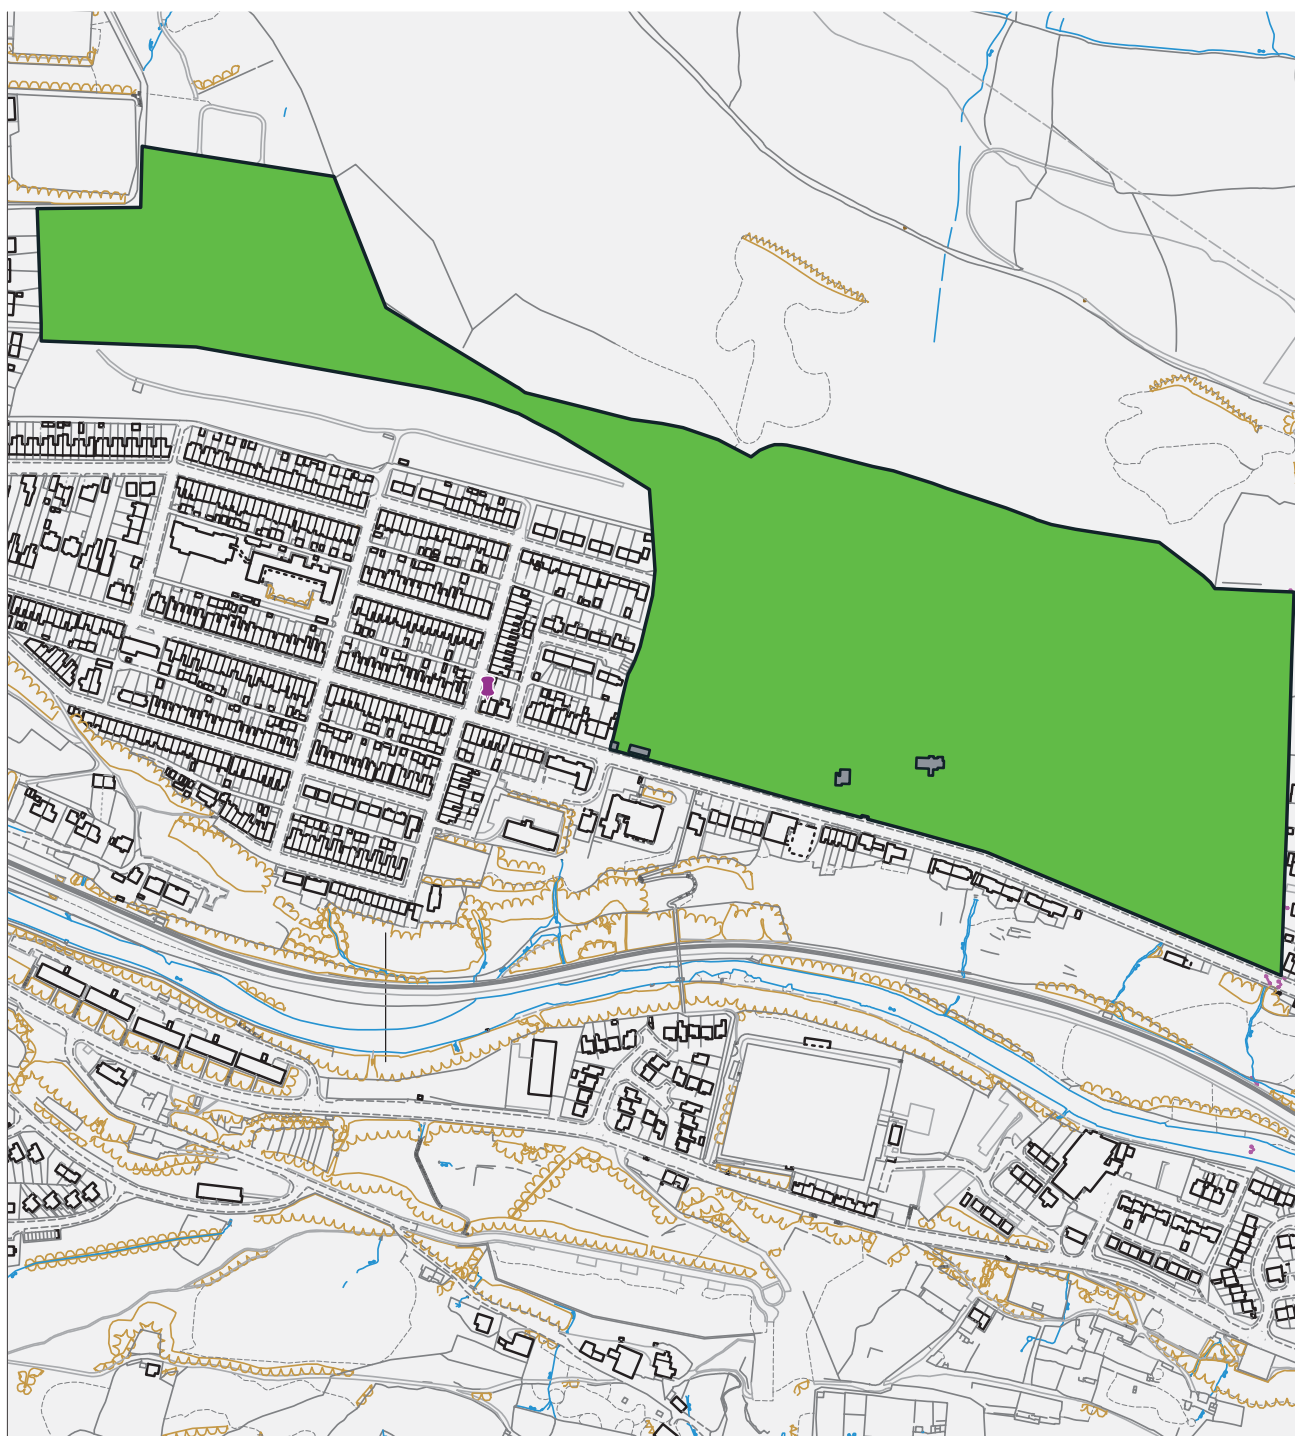

Mynwent Trealaw Trealaw Cemetery

RHONDDA CYNON TAF

Hysbysiad Cyfreithiol / Legal Notice

RHONDDA CYNON TAF
GORCHYMYN DIOGELU MANNAU CYHOEDDUS (RHEOLI CŴN) 2017
DEDDF YMDYGIAD GWRTHGYMDEITHASOL, TROSEDDU A PHLISMONA 2014

RHONDDA CYNON TAF
PUBLIC SPACES PROTECTION ORDER (DOG CONTROLS) 2017
ANTI-SOCIAL BEHAVIOUR, CRIME AND POLICING ACT 2014

Mae croeso i gŵn yn y Fynwent ond rhaid i chi godi baw eich ci ar ei ôl a chadw'ch ci o dan reolaeth ar bob adeg.

Dilynwch y rheolau syml yma er budd pawb sy'n defnyddio'r Fynwent yma.

1. Rhaid cadw cŵn ar dennyn ar bob adeg tra'ch bod chi yn y Fynwent.
2. Codwch faw eich ci ar unwaith a rhoi'r baw yn y biniau gwastraff sydd ar gael.
3. Gofalwch fod bagiau cario'r baw ci gyda chi.
4. Os bydd swyddog o'r Cyngor neu'r Heddlu yn gofyn i chi roi'ch ci ar dennyn, gwnewch hynny ar unwaith.

O beidio â dilyn y rheolau yma, mae'n bosibl y cewch chi hysbysiad cosb benodedig o £100.

Dogs are allowed in the Cemetery but you must clean up after your dog and keep your dog under control at all times.

Please follow these simple rules for the benefit of everyone who uses this Cemetery.

1. Dogs must be kept on a lead at all times while in the Cemetery.
2. Clean up after your dog immediately and dispose of the mess in the waste bins provided.
3. Always carry waste bags for your dog's mess.
4. If a Council or Police officer asks you to put your dog on a lead, please do so immediately.

Failure to follow these rules may result in a fixed penalty notice of £100.

Cŵn O Dan Reolaeth | Dogs Under Control

Hawlfraint y goron a hawliau cronfa ddata 2016 Arolwg Ordnans 100023458
Crown copyright and database rights 2016 Ordnance Survey 100023458

Am ragor o wybodaeth, ewch i:
<http://fymhethau.rctcbc.gov.uk/fyRhondda.aspx>

For further information, please visit:
<http://my.rctcbc.gov.uk/myRhondda.aspx>