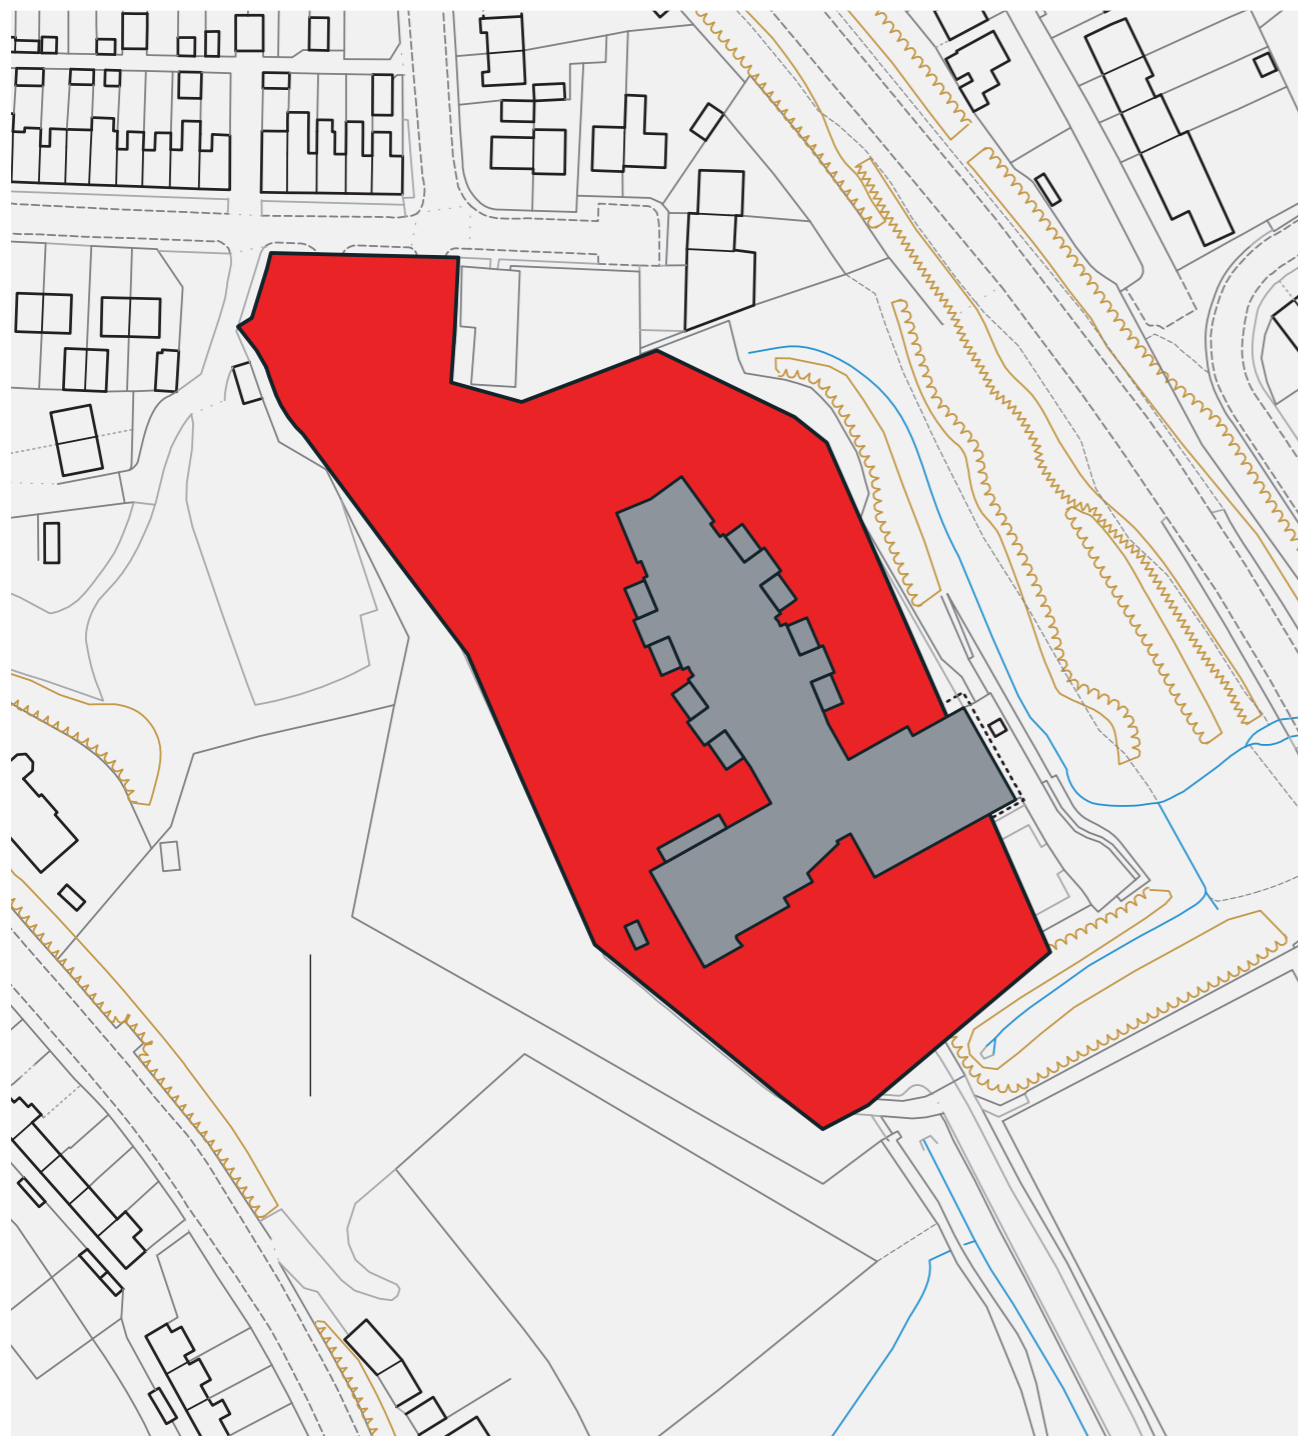

Ysgol Gynradd Trewiliam Williamstown Primary School

RHONDDA CYNON TAF

Hysbysiad Cyfreithiol / Legal Notice

RHONDDA CYNON TAF
GORCHYMYN DIOGELU MANNAU CYHOEDDUS (RHEOLI CŴN) 2017
DEDDF YMDDYGIAD GWRTHGYMDEITHASOL, TROSEDDU A PHLISMONA 2014

RHONDDA CYNON TAF
PUBLIC SPACES PROTECTION ORDER (DOG CONTROLS) 2017
ANTI-SOCIAL BEHAVIOUR, CRIME AND POLICING ACT 2014

**Chaiff cŵn ddim bod yn yr ardal yma.
O beidio â dilyn y rheolau yma, mae'n bosibl y
cewch chi hysbysiad cosb benodedig o £100.**

**Dogs are not allowed within this area.
Failure to follow these rules may result in a
fixed penalty notice of £100.**

■ Dim Cŵn | No Dogs

Hawlfraint y goron a hawliau cronfa ddata 2016 Arolwg Ordnans 100023458
Crown copyright and database rights 2016 Ordnance Survey 100023458

Am ragor o wybodaeth, ewch i:
<http://fymhethau.rctcbc.gov.uk/fyRhondda.aspx>

For further information, please visit:
<http://my.rctcbc.gov.uk/myRhondda.aspx>