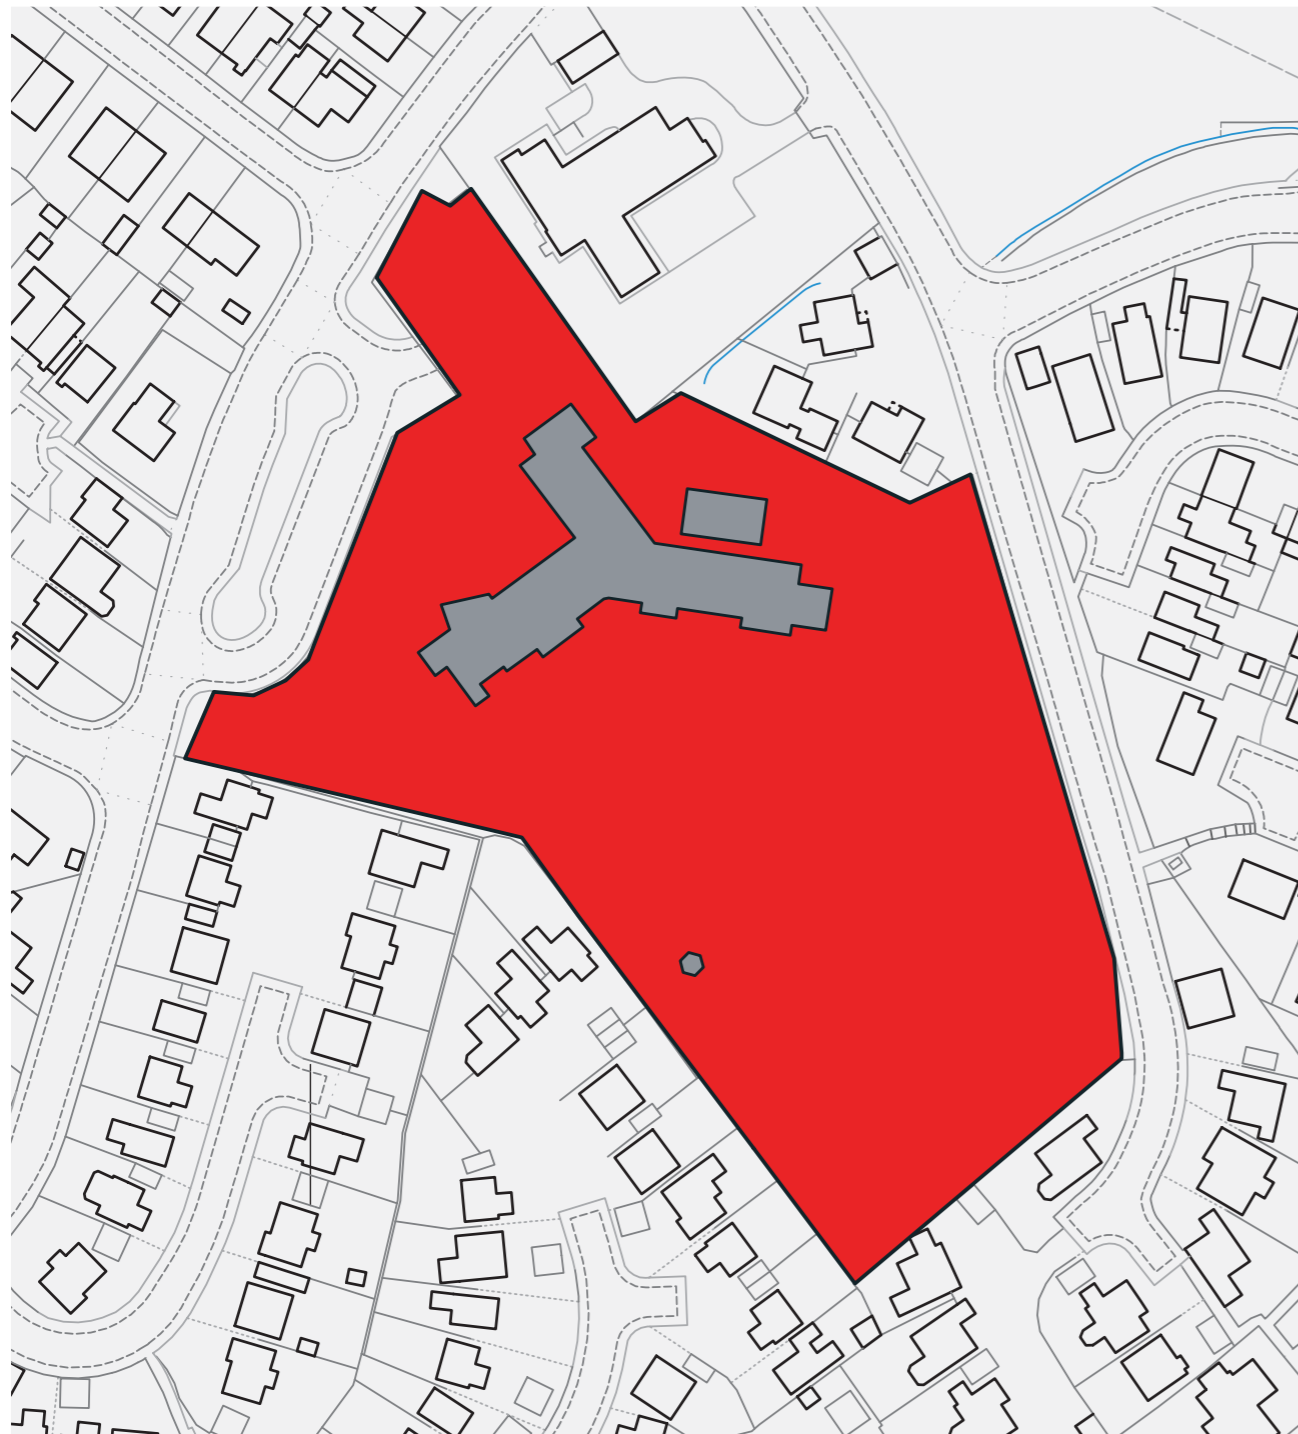

Hysbysiad Cyfreithiol / Legal Notice

RHONDDA CYNON TAF

GORCHYMYN DIOGELU MANNAU CYHOEDDUS (RHEOLI CŴN) 2017

DEDDF YMDDYGIAD GWRTHGYMDEITHASOL, TROSEDDU A PHLISMONA 2014

RHONDDA CYNON TAF

PUBLIC SPACES PROTECTION ORDER (DOG CONTROLS) 2017

ANTI-SOCIAL BEHAVIOUR, CRIME AND POLICING ACT 2014

**Chaiff cŵn ddim bod yn yr ardal yma.
O beidio â dilyn y rheolau yma, mae'n bosibl y
cewch chi hysbysiad cosb benodedig o £100.**

**Dogs are not allowed within this area.
Failure to follow these rules may result in a
fixed penalty notice of £100.**

■ Dim Cŵn | No Dogs

Hawlfraint y goron a hawliau cronfa ddata 2016 Arolwg Ordnans 100023458
Crown copyright and database rights 2016 Ordnance Survey 100023458

Am ragor o wybodaeth, ewch i:

<http://fymhethau.rctcbc.gov.uk/fyRhondda.aspx>

For further information, please visit:

<http://my.rctcbc.gov.uk/myRhondda.aspx>