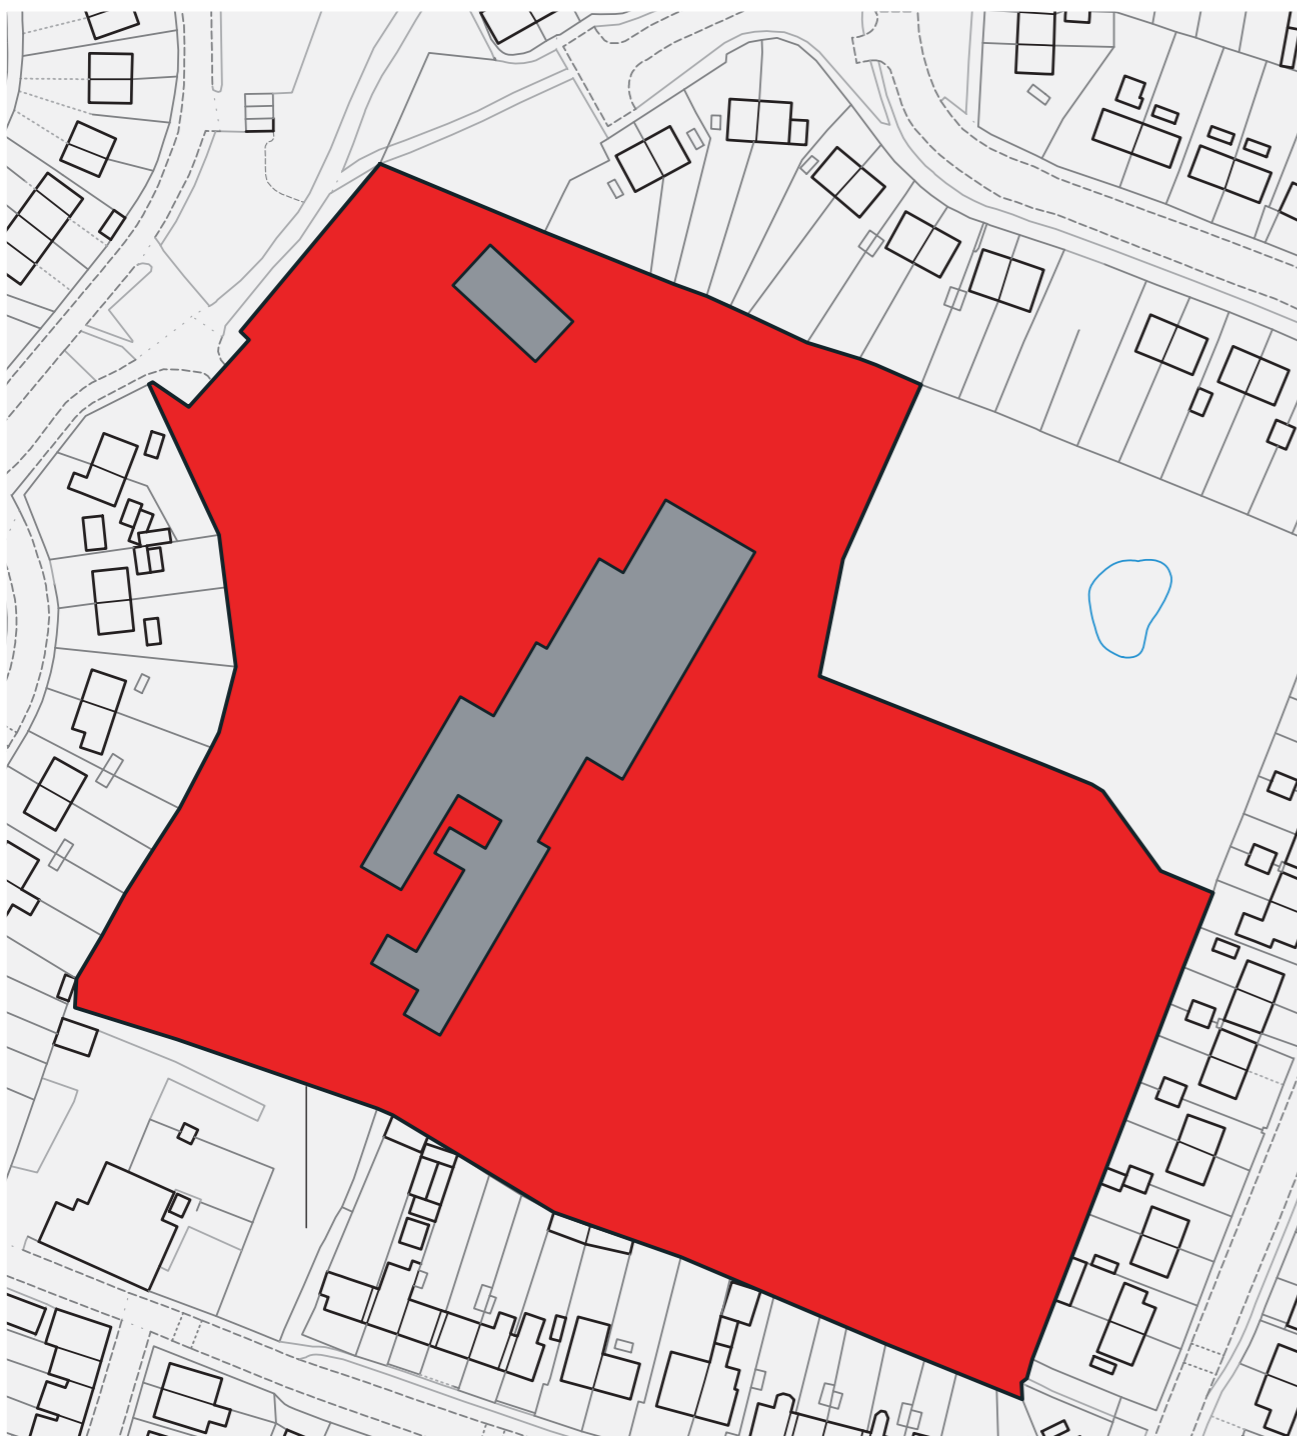

Ysgol Gynradd Pen-y-waun Penywaun Primary School

RHONDDA CYNON TAF

Hysbysiad Cyfreithiol / Legal Notice

RHONDDA CYNON TAF
GORCHYMYN DIOGELU MANNAU CYHOEDDUS (RHEOLI CŴN) 2017
DEDDF YMDDYGIAD GWRTHGYMDEITHASOL, TROSEDDU A PHLISMONA 2014

RHONDDA CYNON TAF
PUBLIC SPACES PROTECTION ORDER (DOG CONTROLS) 2017
ANTI-SOCIAL BEHAVIOUR, CRIME AND POLICING ACT 2014

**Chaiff cŵn ddim bod yn yr ardal yma.
O beidio â dilyn y rheolau yma, mae'n bosibl y
cewch chi hysbysiad cosb benodedig o £100.**

**Dogs are not allowed within this area.
Failure to follow these rules may result in a
fixed penalty notice of £100.**

■ Dim Cŵn | No Dogs

Hawlfraint y goron a hawliau cronfa ddata 2016 Arolwg Ordnans 100023458
Crown copyright and database rights 2016 Ordnance Survey 100023458

Am ragor o wybodaeth, ewch i:
<http://fymhethau.rctcbc.gov.uk/fyRhondda.aspx>

For further information, please visit:
<http://my.rctcbc.gov.uk/myRhondda.aspx>