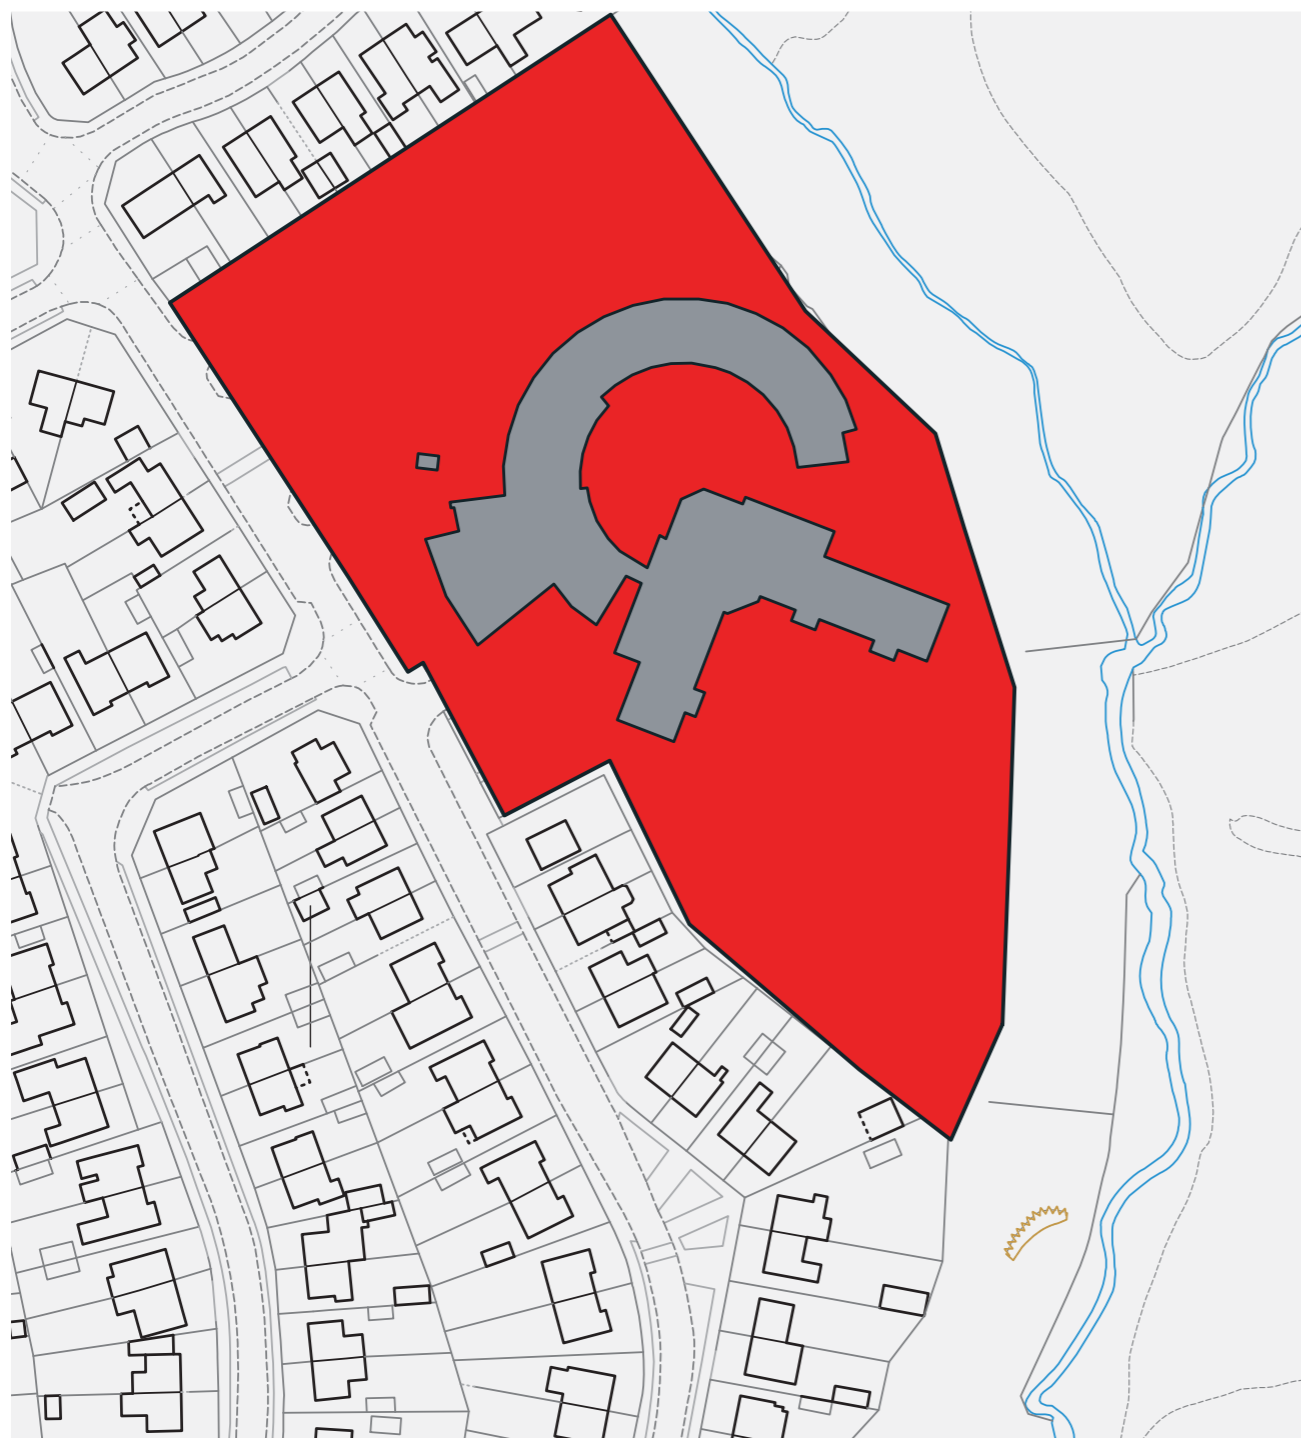

Ysgol Gynradd Cwm-bach Cwmbach Community Primary School

Hysbysiad Cyfreithiol / Legal Notice

RHONDDA CYNON TAF
GORCHYMYN DIOGELU MANNAU CYHOEDDUS (RHEOLI CŴN) 2017
DEDDF YMDDYGIAD GWRTHGYMDEITHASOL, TROSEDDU A PHLISMONA 2014

RHONDDA CYNON TAF
PUBLIC SPACES PROTECTION ORDER (DOG CONTROLS) 2017
ANTI-SOCIAL BEHAVIOUR, CRIME AND POLICING ACT 2014

**Chaiff cŵn ddim bod yn yr ardal yma.
O beidio â dilyn y rheolau yma, mae'n bosibl y
cewch chi hysbysiad cosb benodedig o £100.**

**Dogs are not allowed within this area.
Failure to follow these rules may result in a
fixed penalty notice of £100.**

■ Dim Cŵn | No Dogs

Hawlfraint y goron a hawliau cronfa ddata 2016 Arolwg Ordnans 100023458
Crown copyright and database rights 2016 Ordnance Survey 100023458

Am ragor o wybodaeth, ewch i:
<http://fymhethau.rctcbc.gov.uk/fyRhondda.aspx>

For further information, please visit:
<http://my.rctcbc.gov.uk/myRhondda.aspx>