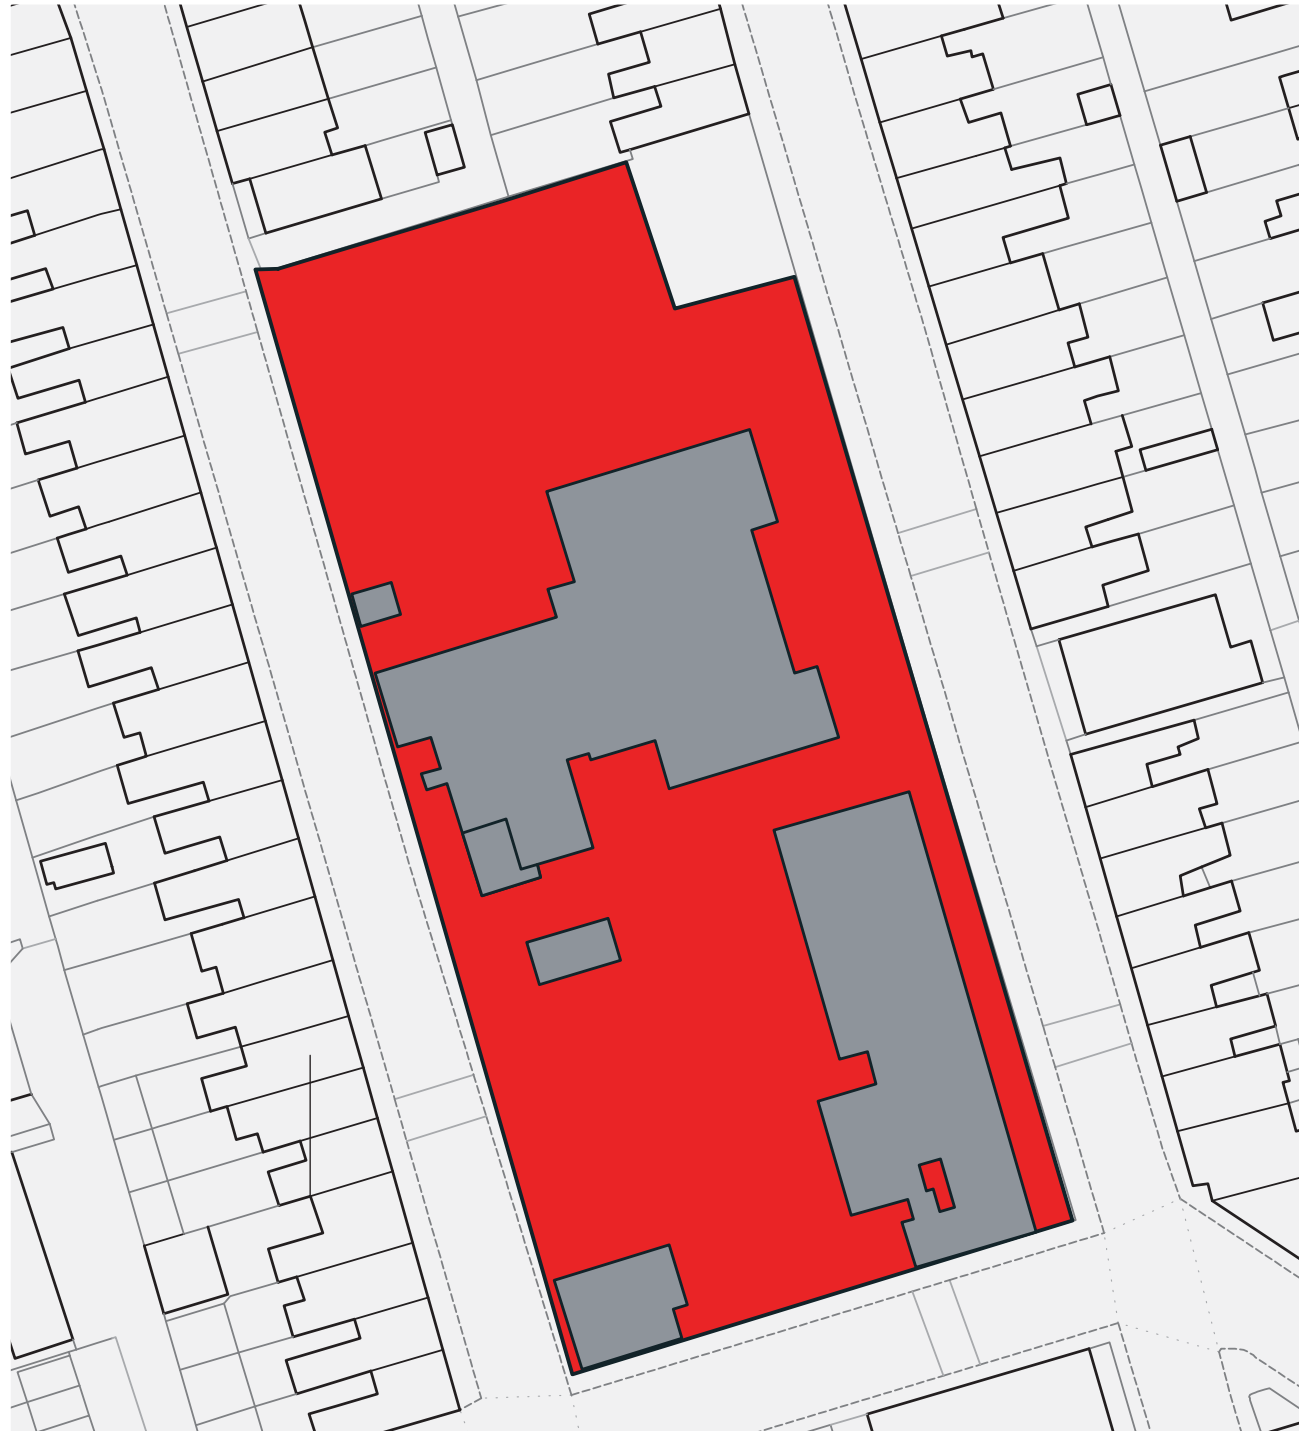

Ysgol Gynradd Trerobart Trerobart Primary School

RHONDDA CYNON TAF

Hysbysiad Cyfreithiol / Legal Notice

RHONDDA CYNON TAF

GORCHYMYN DIOGELU MANNAU CYHOEDDUS (RHEOLI CŴN) 2017

DEDDF YMDDYGIAD GWRTHGYMDEITHASOL, TROSEDDU A PHLISMONA 2014

RHONDDA CYNON TAF

PUBLIC SPACES PROTECTION ORDER (DOG CONTROLS) 2017

ANTI-SOCIAL BEHAVIOUR, CRIME AND POLICING ACT 2014

**Chaiff cŵn ddim bod yn yr ardal yma.
O beidio â dilyn y rheolau yma, mae'n bosibl y
cewch chi hysbysiad cosb benodedig o £100.**

**Dogs are not allowed within this area.
Failure to follow these rules may result in a
fixed penalty notice of £100.**

■ Dim Cŵn | No Dogs

Hawlfraint y goron a hawliau cronfa ddata 2016 Arolwg Ordnans 100023458
Crown copyright and database rights 2016 Ordnance Survey 100023458

Am ragor o wybodaeth, ewch i:

<http://fymhethau.rctcbc.gov.uk/fyRhondda.aspx>

For further information, please visit:

<http://my.rctcbc.gov.uk/myRhondda.aspx>