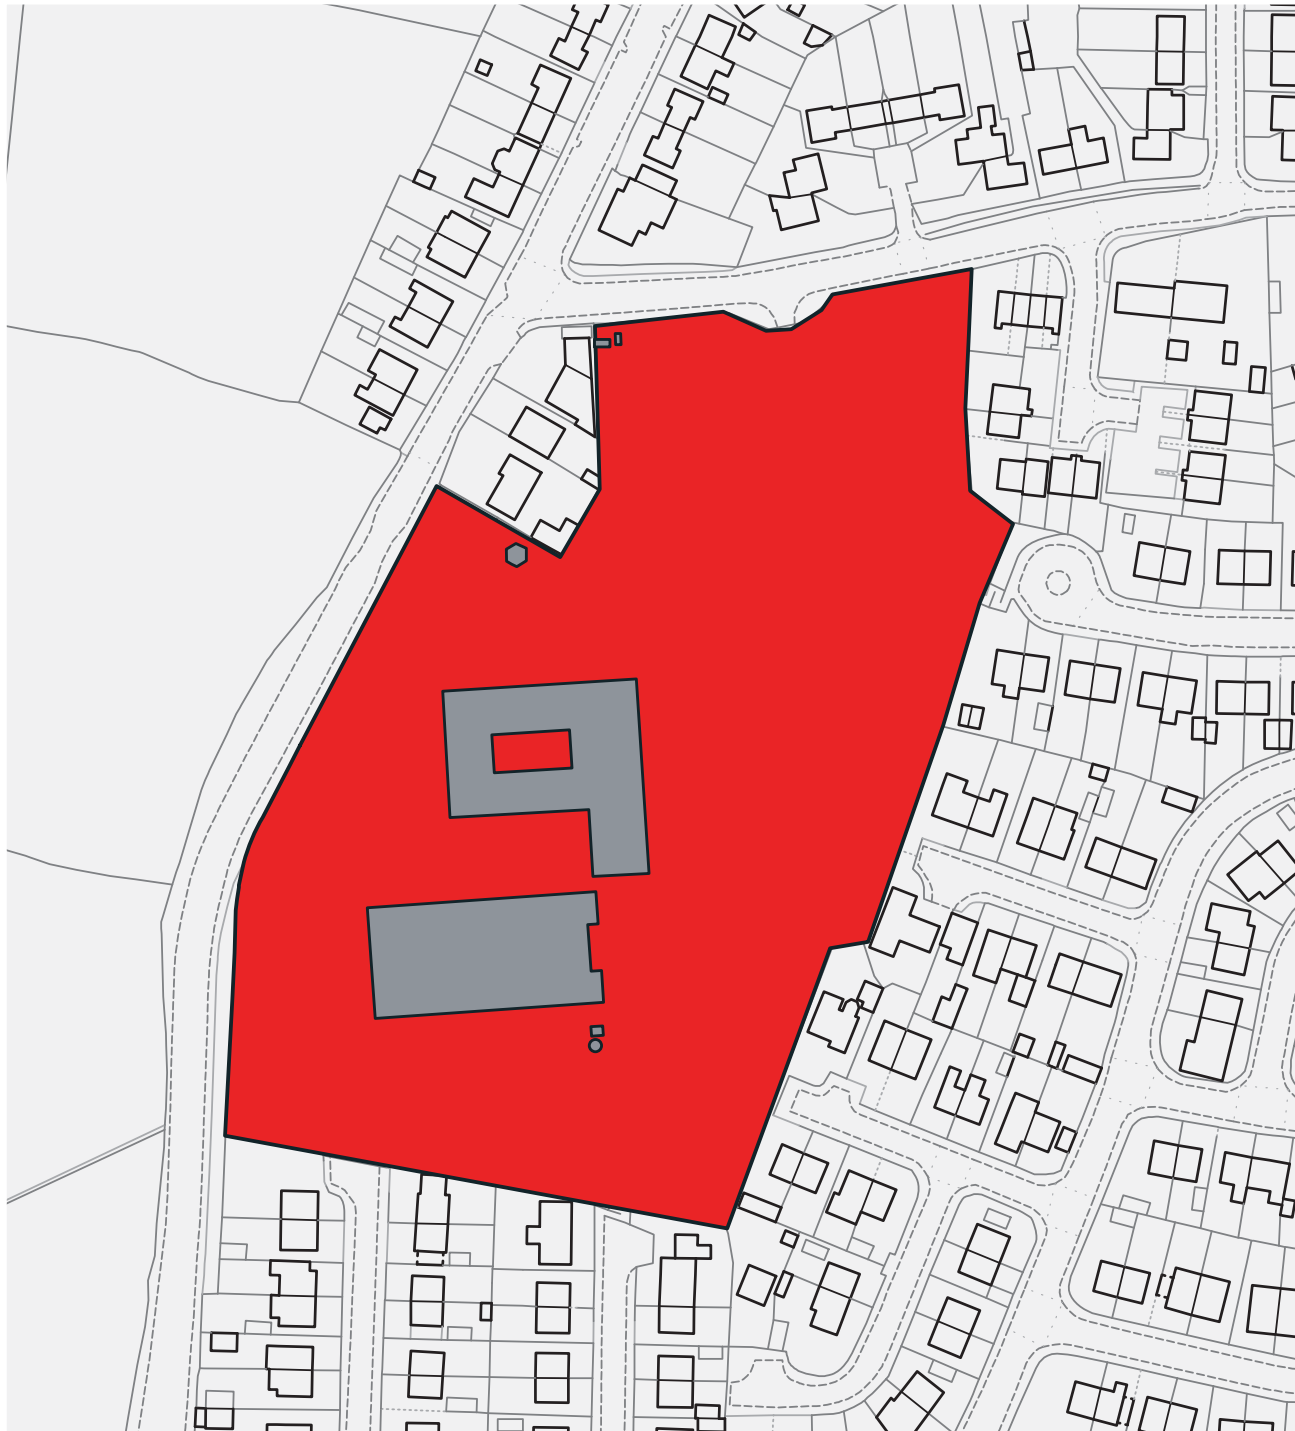

Ysgol Gynradd Llwyn-crwn Llwyn-crwn Primary School

RHONDDA CYNON TAF

Hysbysiad Cyfreithiol / Legal Notice

RHONDDA CYNON TAF

GORCHYMYN DIOGELU MANNAU CYHOEDDUS (RHEOLI CŴN) 2017

DEDDF YMDDYGIAD GWRTHGYMDEITHASOL, TROSEDDU A PHLISMONA 2014

RHONDDA CYNON TAF

PUBLIC SPACES PROTECTION ORDER (DOG CONTROLS) 2017

ANTI-SOCIAL BEHAVIOUR, CRIME AND POLICING ACT 2014

**Chaiff cŵn ddim bod yn yr ardal yma.
O beidio â dilyn y rheolau yma, mae'n bosibl y
cewch chi hysbysiad cosb benodedig o £100.**

**Dogs are not allowed within this area.
Failure to follow these rules may result in a
fixed penalty notice of £100.**

■ Dim Cŵn | No Dogs

Hawlfraint y goron a hawliau cronfa ddata 2016 Arolwg Ordnans 100023458
Crown copyright and database rights 2016 Ordnance Survey 100023458

Am ragor o wybodaeth, ewch i:

<http://fymhethau.rctcbc.gov.uk/fyRhondda.aspx>

For further information, please visit:

<http://my.rctcbc.gov.uk/myRhondda.aspx>