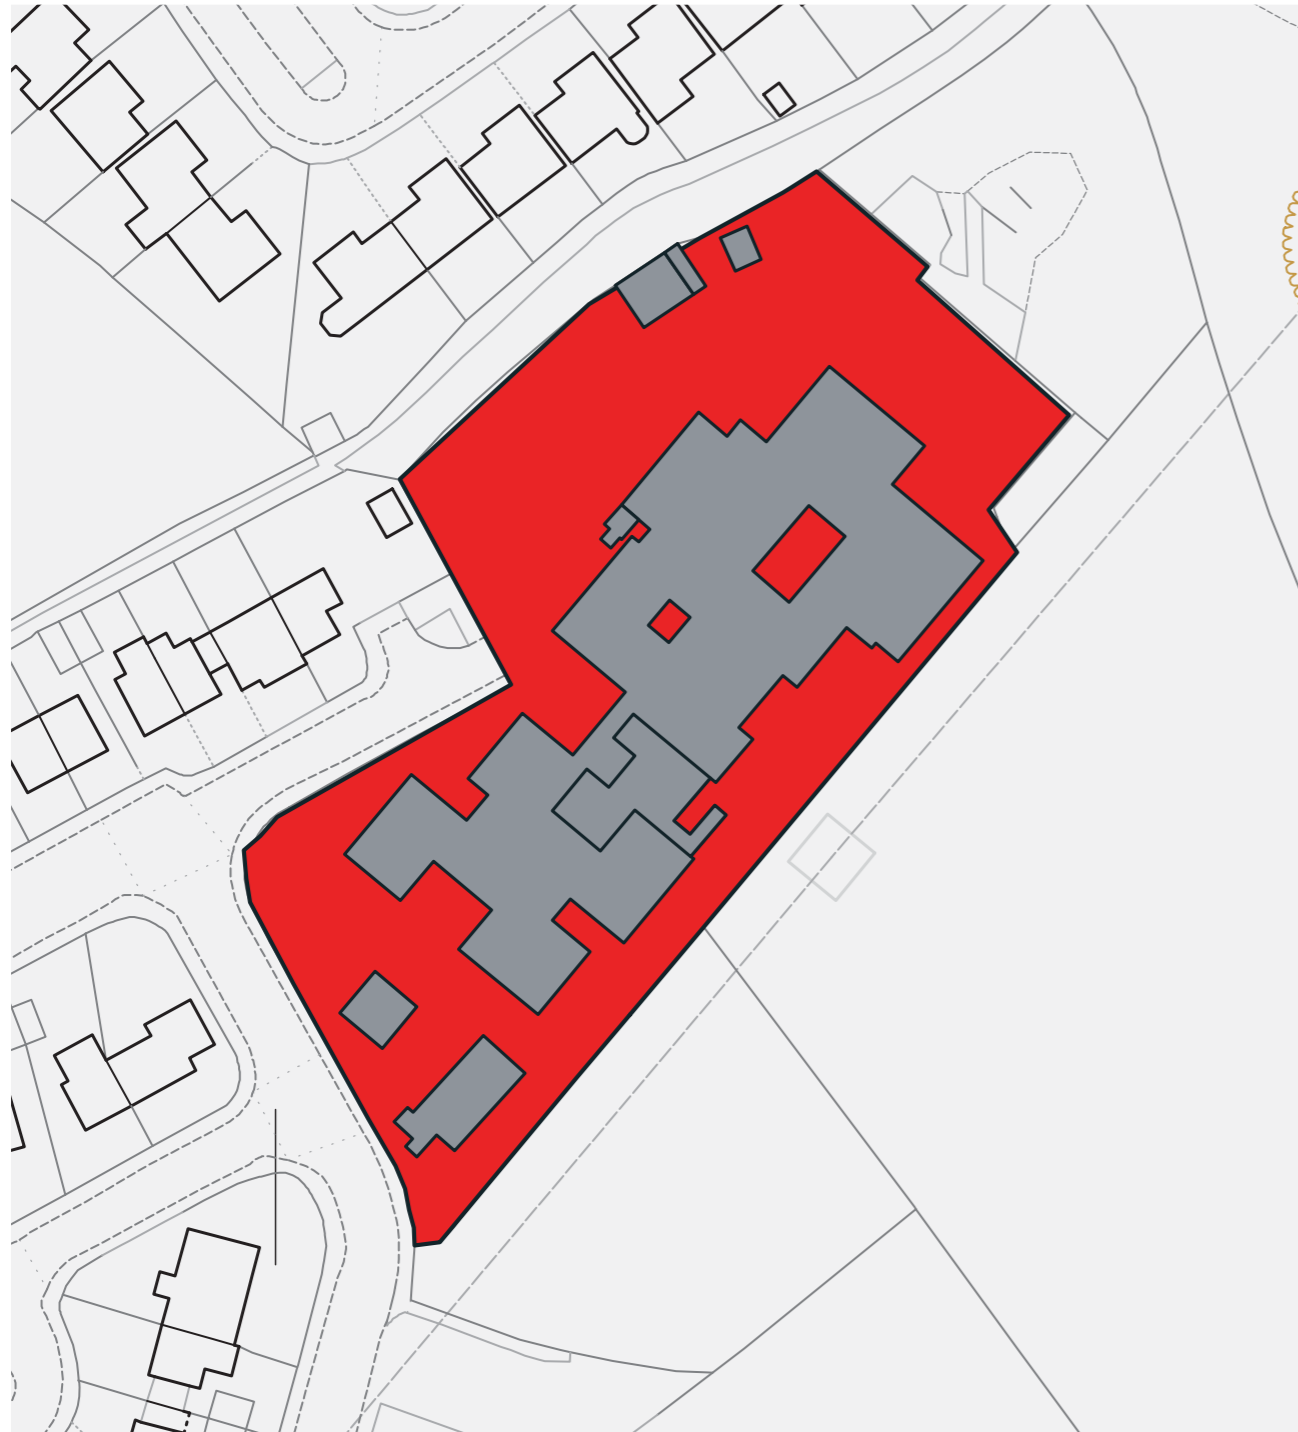

Hysbysiad Cyfreithiol / Legal Notice

RHONDDA CYNON TAF

GORCHYMYN DIOGELU MANNAU CYHOEDDUS (RHEOLI CŴN) 2017

DEDDF YMDDYGIAD GWRTHGYMDEITHASOL, TROSEDDU A PHLISMONA 2014

RHONDDA CYNON TAF

PUBLIC SPACES PROTECTION ORDER (DOG CONTROLS) 2017

ANTI-SOCIAL BEHAVIOUR, CRIME AND POLICING ACT 2014

**Chaiff cŵn ddim bod yn yr ardal yma.
O beidio â dilyn y rheolau yma, mae'n bosibl y
cewch chi hysbysiad cosb benodedig o £100.**

**Dogs are not allowed within this area.
Failure to follow these rules may result in a
fixed penalty notice of £100.**

■ Dim Cŵn | No Dogs

Hawlfraint y goron a hawliau cronfa ddata 2016 Arolwg Ordnans 100023458
Crown copyright and database rights 2016 Ordnance Survey 100023458

Am ragor o wybodaeth, ewch i:

<http://fymhethau.rctcbc.gov.uk/fyRhondda.aspx>

For further information, please visit:

<http://my.rctcbc.gov.uk/myRhondda.aspx>