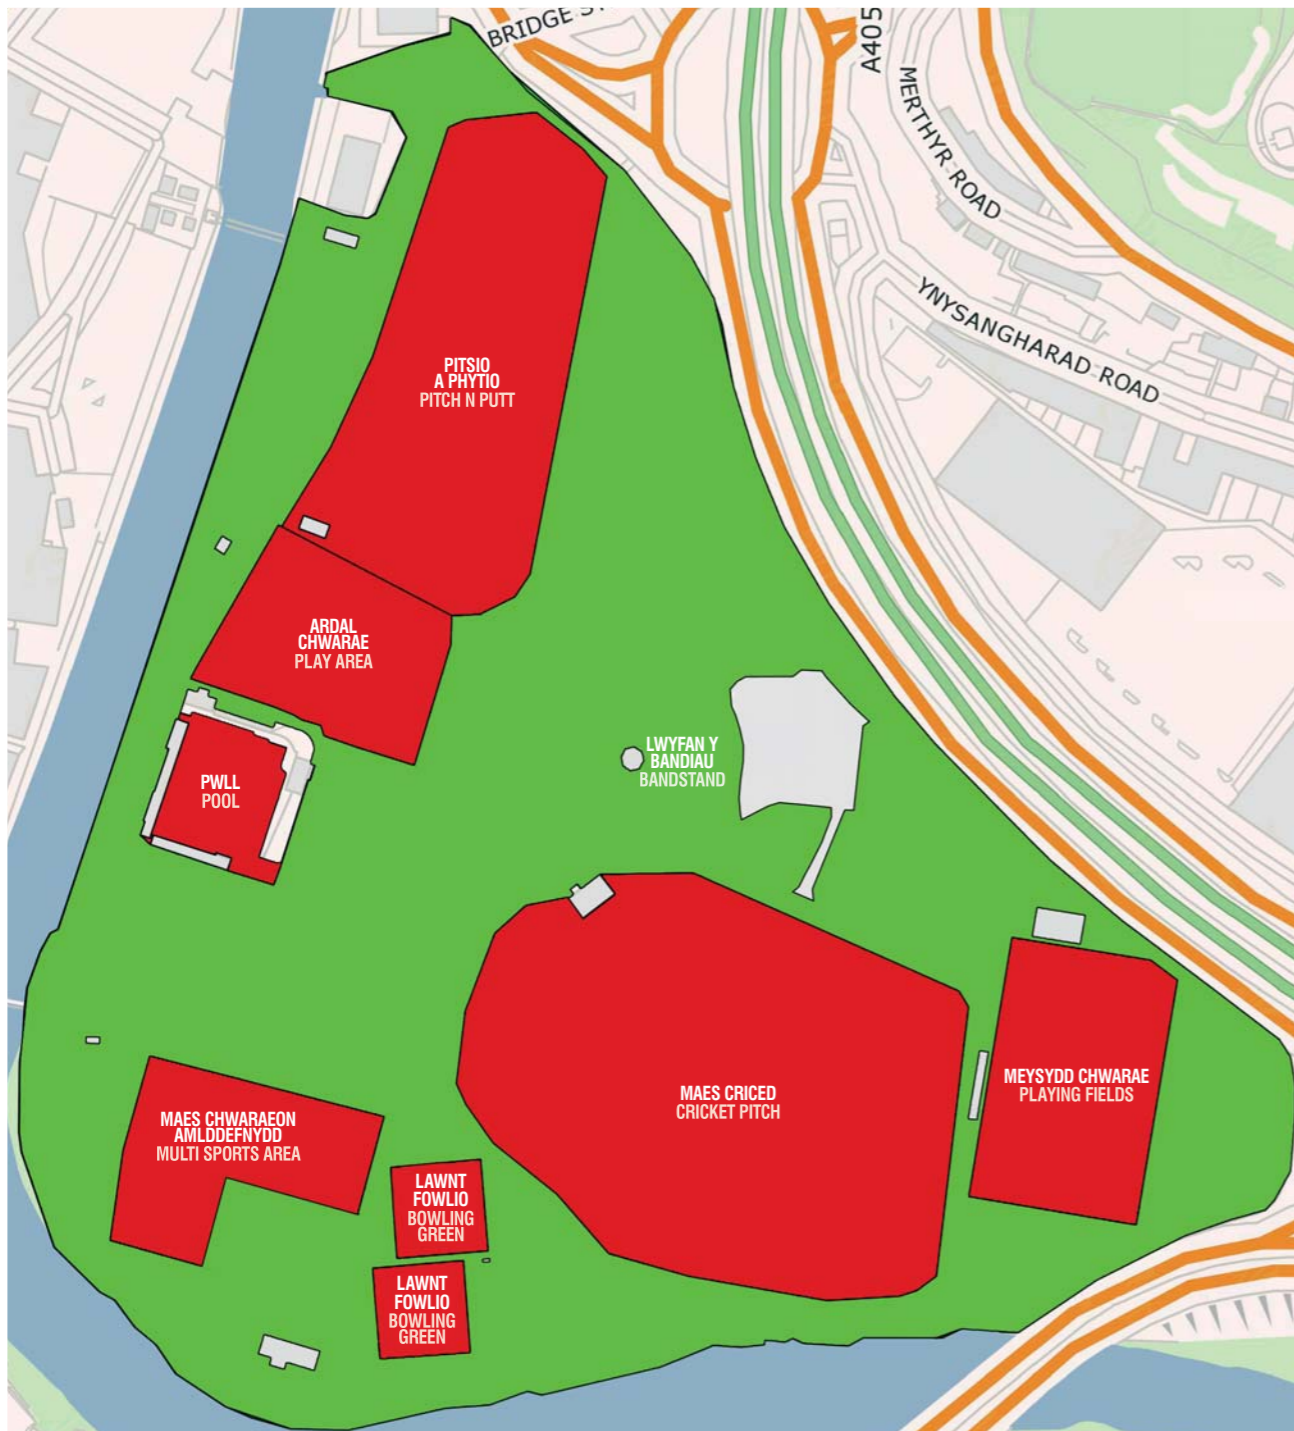

Parc Coffa Ynysangharad

Ynysangharad War Memorial Park

RHONDDA CYNON TAF

Hysbysiad Cyfreithiol / Legal Notice

RHONDDA CYNON TAF

GORCHYMYN DIOGELU MANNAU CYHOEDDUS (RHEOLI CŴN) 2017

DEDDF YMDDYGIAD GWRTHGYMDEITHASOL, TROSEDDU A PHLISMONA 2014

RHONDDA CYNON TAF

PUBLIC SPACES PROTECTION ORDER (DOG CONTROLS) 2017

ANTI-SOCIAL BEHAVIOUR, CRIME AND POLICING ACT 2014

Mae croeso i gŵn yn y parc hwn **O FEWN Y PARTHAU PRIODOL** ond rhaid ichi godi baw eich ci ar ei ôl a chadw'ch ci o dan reolaeth ar bob adeg.

Dilynwch y rheolau syml yma er budd pawb sy'n defnyddio'r parc.

1. Codwch faw eich ci ar unwaith a rhoi'r baw yn y biniau gwastraff sydd ar gael.
2. Gofalwch fod bagiau cario'r baw ci gyda chi ar bob adeg.
3. Chaiff cŵn ddim bod ar y caeau chwaraeon na'r caeau chwarae, manau chwarae nac ar unrhyw nodweddion dŵr yn y parc.
4. Os bydd swyddog o'r Cyngor neu'r Heddlu yn gofyn i chi roi'ch ci ar dennyn, gwnewch hynny ar unwaith.

O beidio â dilyn y rheolau yma, mae'n bosibl y cewch chi hysbysiad cosb benodedig o £100.

Dogs are welcome in this Park **WITHIN THE APPROPRIATE ZONES** but you must clean up after your dog and keep your dog under control at all times.

Please follow these simple rules for the benefit of everyone who uses this Park.

1. Clean up after your dog immediately and dispose of the mess in the waste bins provided.
2. Always carry waste bags for your dog mess.
3. Dogs are not allowed on the sports or playing fields, play areas or on any water feature in the Park.
4. If a Council or Police officer asks you to put your dog on a lead, please do so immediately.

Failure to follow these rules may result in a fixed penalty notice of £100.

■ Dim Cŵn | No Dogs

■ Cŵn O Dan Reolaeth | Dogs Under Control

Hawlfraint y goron a hawliau cronfa ddata 2016 Arolwg Ordnans 100023458
Crown copyright and database rights 2016 Ordnance Survey 100023458

Am ragor o wybodaeth, ewch i:

<http://fymhethau.rctcbc.gov.uk/fyRhondda.aspx>

For further information, please visit:

<http://my.rctcbc.gov.uk/myRhondda.aspx>