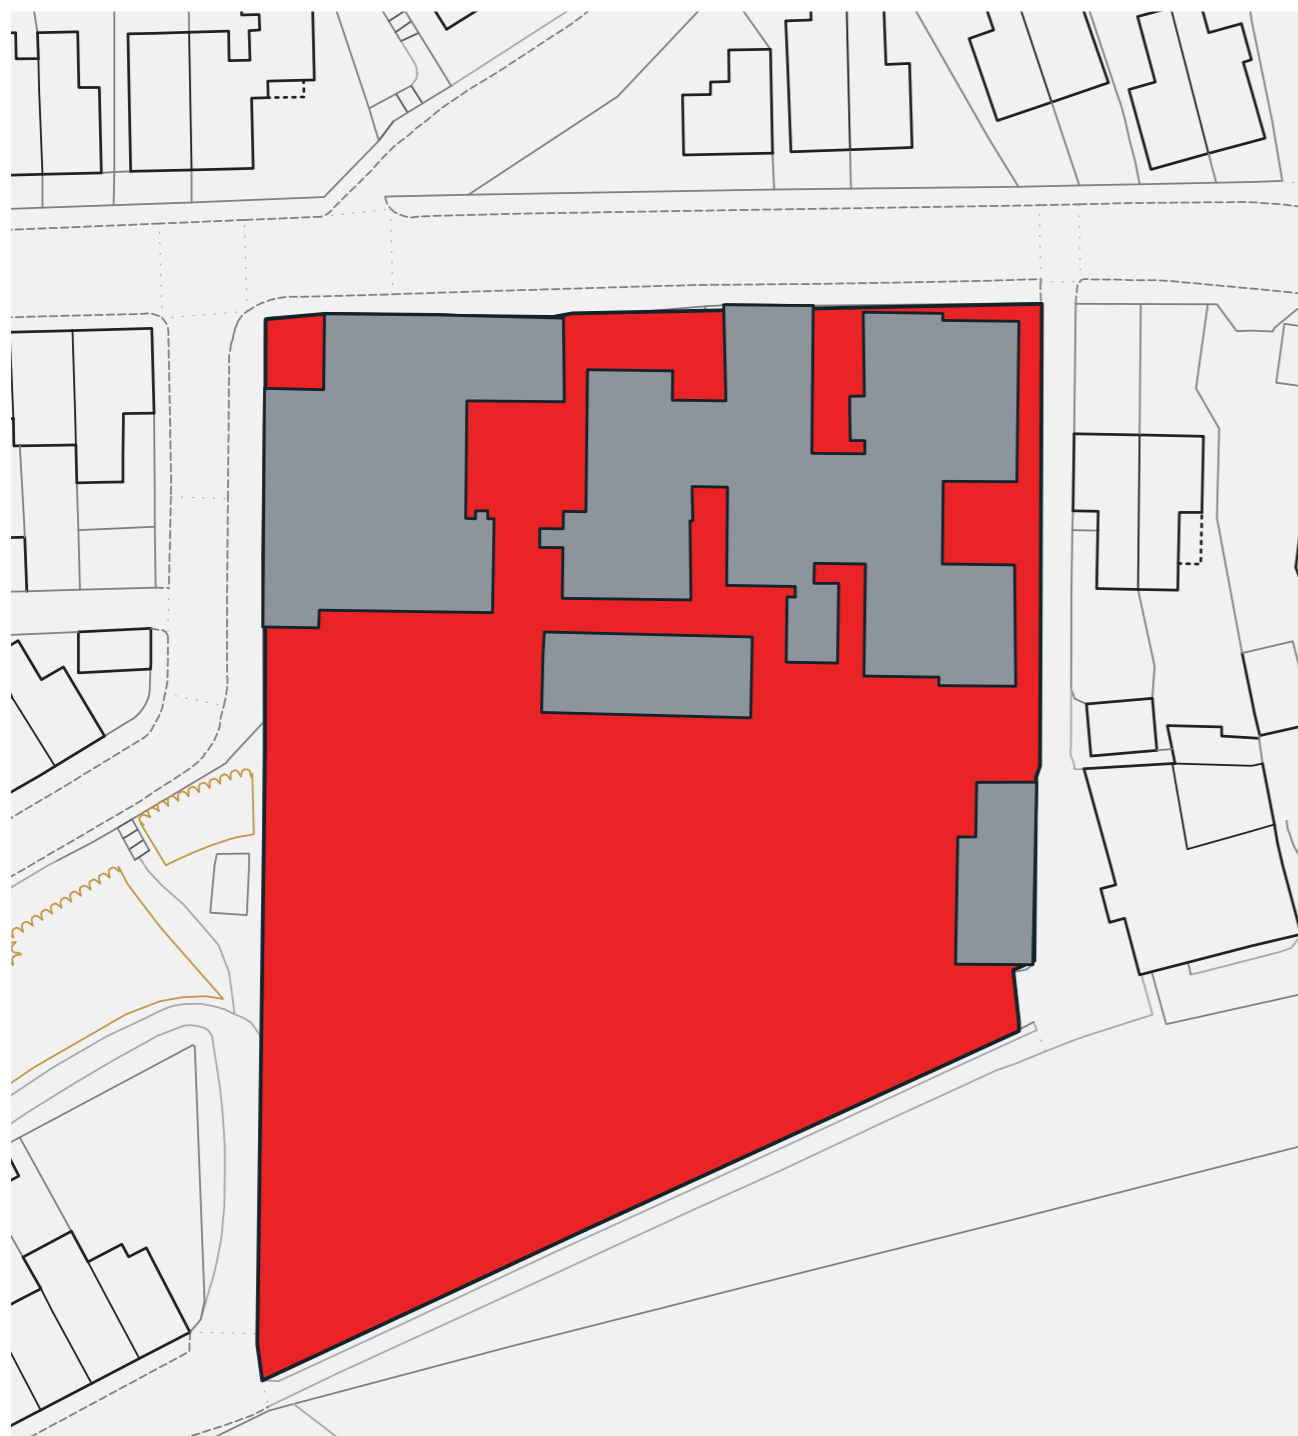

Ysgol Gynradd Cwm Clydach Cwmclydach Primary School

RHONDDA CYNON TAF

Hysbysiad Cyfreithiol / Legal Notice

RHONDDA CYNON TAF

GORCHYMYN DIOGELU MANNAU CYHOEDDUS (RHEOLI CŴN) 2017

DEDDF YMDDYGIAD GWRTHGYMDEITHASOL, TROSEDDU A PHLISMONA 2014

RHONDDA CYNON TAF

PUBLIC SPACES PROTECTION ORDER (DOG CONTROLS) 2017

ANTI-SOCIAL BEHAVIOUR, CRIME AND POLICING ACT 2014

**Chaiff cŵn ddim bod yn yr ardal yma.
O beidio â dilyn y rheolau yma, mae'n bosibl y
cewch chi hysbysiad cosb benodedig o £100.**

**Dogs are not allowed within this area.
Failure to follow these rules may result in a
fixed penalty notice of £100.**

■ Dim Cŵn | No Dogs

Hawlfraint y goron a hawliau cronfa ddata 2016 Arolwg Ordnans 100023458
Crown copyright and database rights 2016 Ordnance Survey 100023458

Am ragor o wybodaeth, ewch i:

<http://fymhethau.rctcbc.gov.uk/fyRhondda.aspx>

For further information, please visit:

<http://my.rctcbc.gov.uk/myRhondda.aspx>