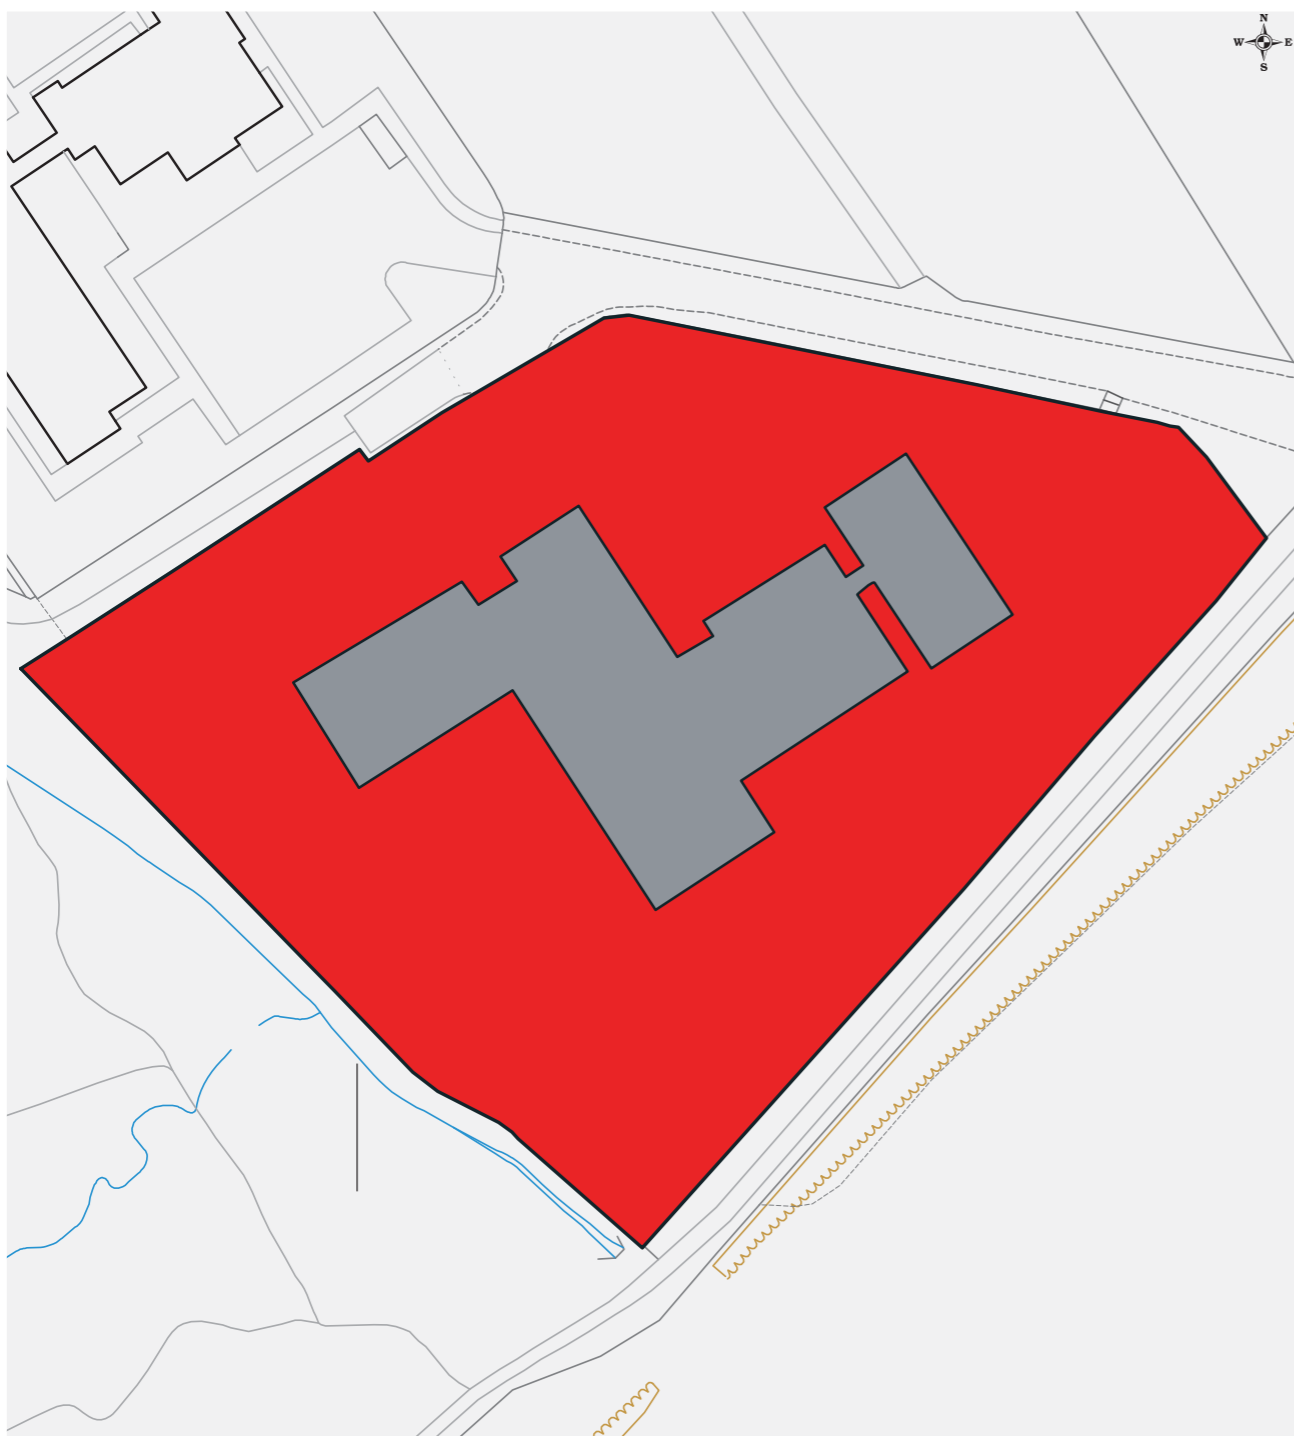

Ysgol Arbennig Park Lane Park Lane Special School

RHONDDA CYNON TAF

Hysbysiad Cyfreithiol / Legal Notice

RHONDDA CYNON TAF
GORCHYMYN DIOGELU MANNAU CYHOEDDUS (RHEOLI CŴN) 2017
DEDDF YMDDYGIAD GWRTHGYMDEITHASOL, TROSEDDU A PHLISMONA 2014

RHONDDA CYNON TAF
PUBLIC SPACES PROTECTION ORDER (DOG CONTROLS) 2017
ANTI-SOCIAL BEHAVIOUR, CRIME AND POLICING ACT 2014

**Chaiff cŵn ddim bod yn yr ardal yma.
O beidio â dilyn y rheolau yma, mae'n bosibl y
cewch chi hysbysiad cosb benodedig o £100.**

**Dogs are not allowed within this area.
Failure to follow these rules may result in a
fixed penalty notice of £100.**

Dim Cŵn | No Dogs

Hawlfraint y goron a hawliau cronfa ddata 2016 Arolwg Ordnans 100023458
Crown copyright and database rights 2016 Ordnance Survey 100023458

Am ragor o wybodaeth, ewch i:
<http://fymhethau.rctcbc.gov.uk/fyRhondda.aspx>

For further information, please visit:
<http://my.rctcbc.gov.uk/myRhondda.aspx>