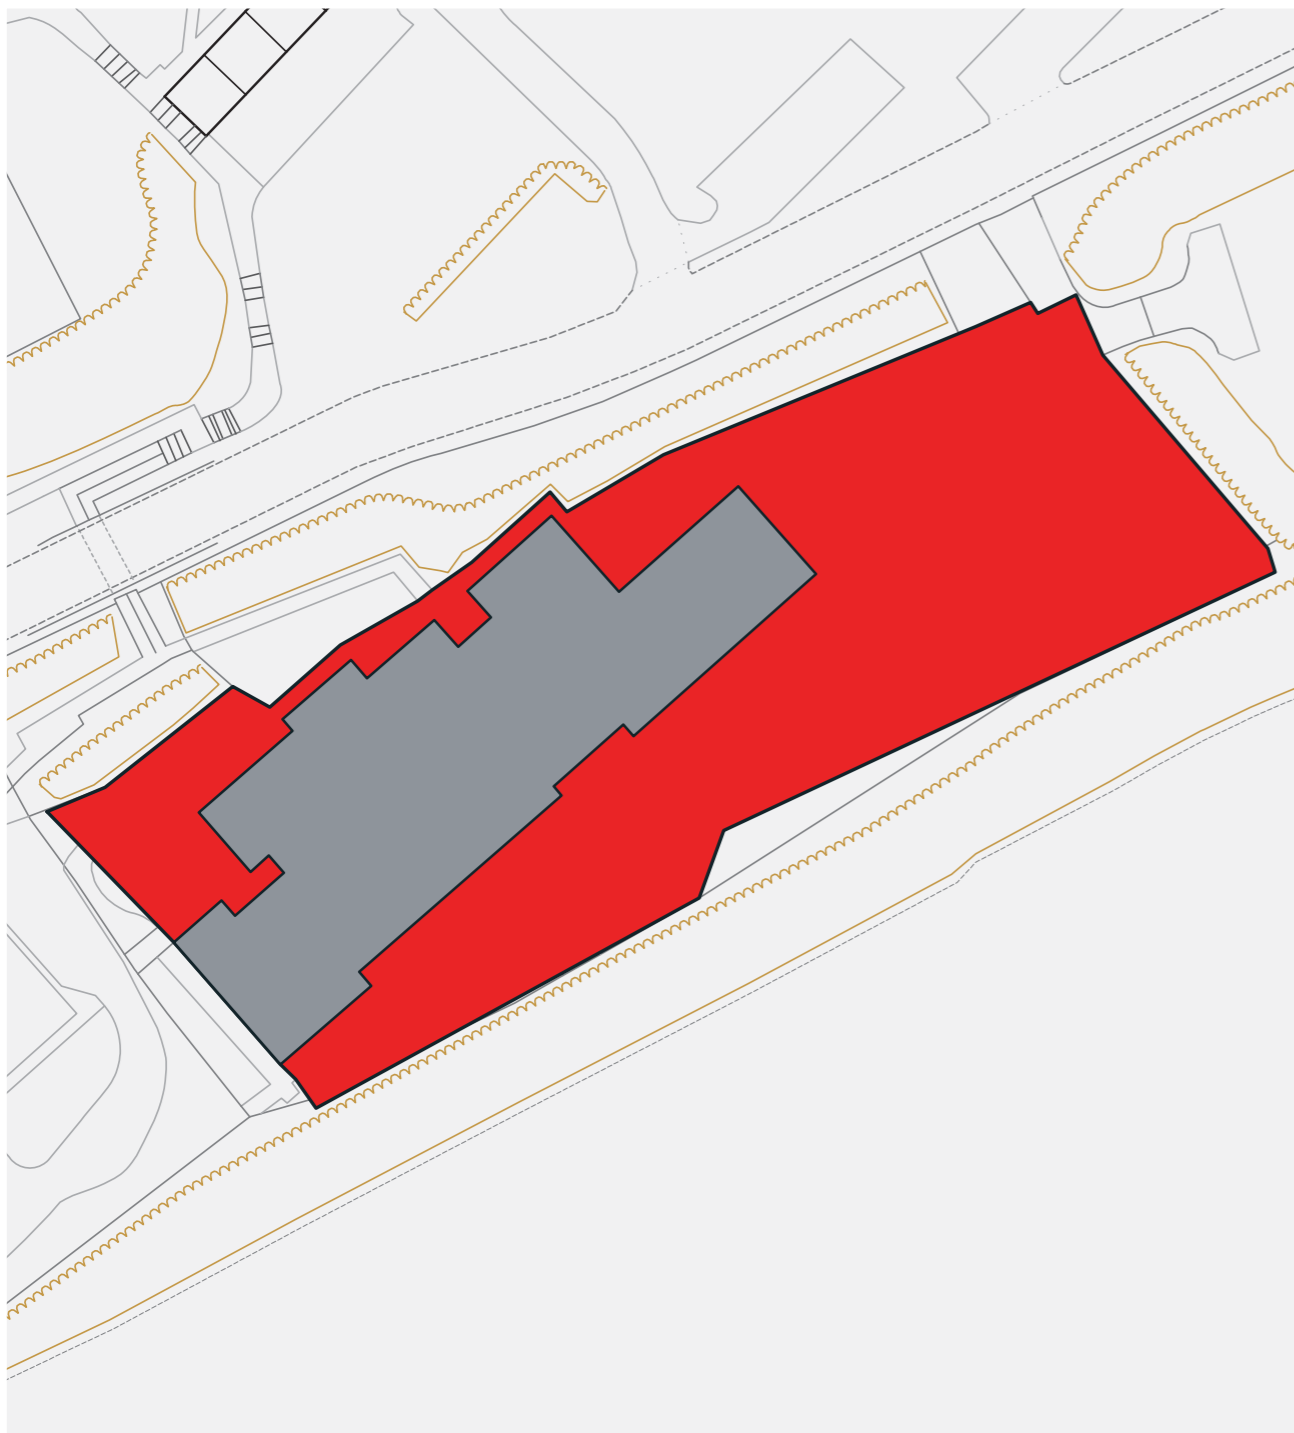

Ysgol Gynradd Pen-rhys Penrhys Primary School

RHONDDA CYNON TAF

Hysbysiad Cyfreithiol / Legal Notice

RHONDDA CYNON TAF
GORCHYMYN DIOGELU MANNAU CYHOEDDUS (RHEOLI CŴN) 2017
DEDDF YMDDYGIAD GWRTHGYMDEITHASOL, TROSEDDU A PHLISMONA 2014

RHONDDA CYNON TAF
PUBLIC SPACES PROTECTION ORDER (DOG CONTROLS) 2017
ANTI-SOCIAL BEHAVIOUR, CRIME AND POLICING ACT 2014

**Chaiff cŵn ddim bod yn yr ardal yma.
O beidio â dilyn y rheolau yma, mae'n bosibl y
cewch chi hysbysiad cosb benodedig o £100.**

**Dogs are not allowed within this area.
Failure to follow these rules may result in a
fixed penalty notice of £100.**

■ Dim Cŵn | No Dogs

Hawlfraint y goron a hawliau cronfa ddata 2016 Arolwg Ordnans 100023458
Crown copyright and database rights 2016 Ordnance Survey 100023458

Am ragor o wybodaeth, ewch i:
<http://fymhethau.rctcbc.gov.uk/fyRhondda.aspx>

For further information, please visit:
<http://my.rctcbc.gov.uk/myRhondda.aspx>