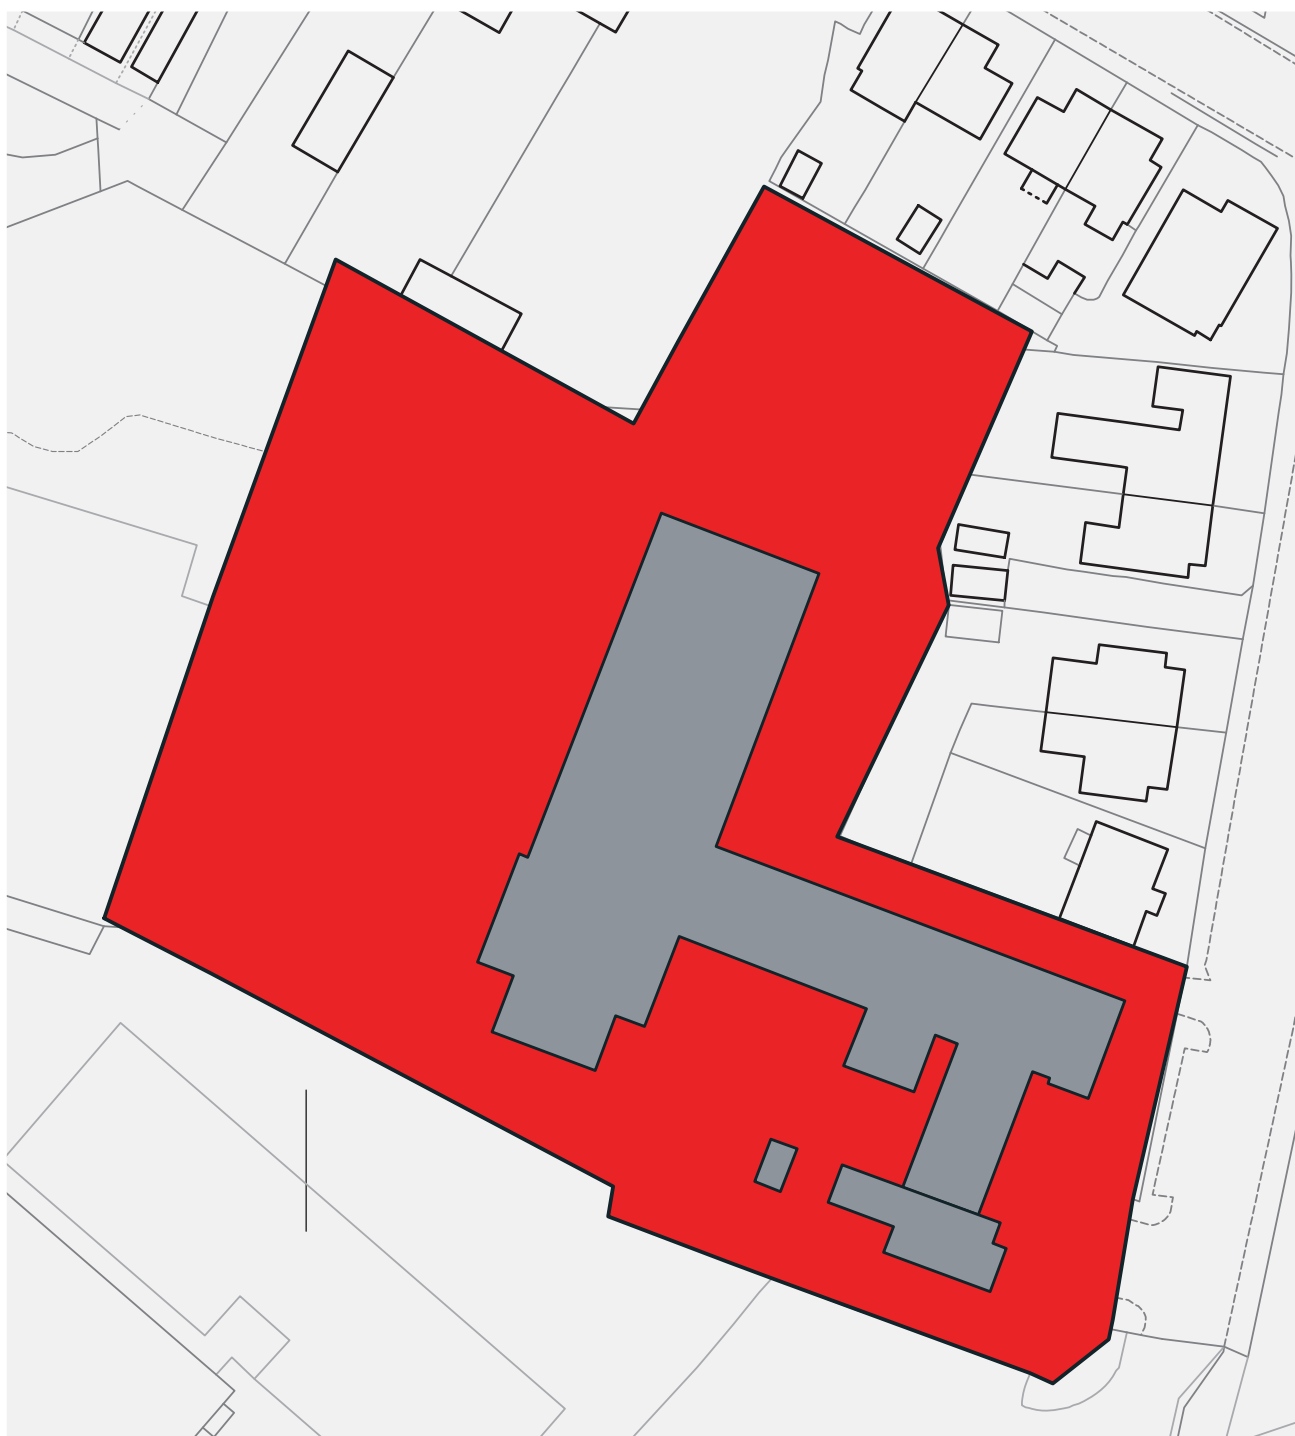

Ysgol Gynradd y Ddraenen Wen Hawthorn Primary School

RHONDDA CYNON TAF

Hysbysiad Cyfreithiol / Legal Notice

RHONDDA CYNON TAF
GORCHYMYN DIOGELU MANNAU CYHOEDDUS (RHEOLI CŴN) 2017
DEDDF YMDDYGIAD GWRTHGYMDEITHASOL, TROSEDDU A PHLISMONA 2014

RHONDDA CYNON TAF
PUBLIC SPACES PROTECTION ORDER (DOG CONTROLS) 2017
ANTI-SOCIAL BEHAVIOUR, CRIME AND POLICING ACT 2014

**Chaiff cŵn ddim bod yn yr ardal yma.
O beidio â dilyn y rheolau yma, mae'n bosibl y
cewch chi hysbysiad cosb benodedig o £100.**

**Dogs are not allowed within this area.
Failure to follow these rules may result in a
fixed penalty notice of £100.**

■ Dim Cŵn | No Dogs

Hawlfraint y goron a hawliau cronfa ddata 2016 Arolwg Ordnans 100023458
Crown copyright and database rights 2016 Ordnance Survey 100023458

Am ragor o wybodaeth, ewch i:
<http://fymhethau.rctcbc.gov.uk/fyRhondda.aspx>

For further information, please visit:
<http://my.rctcbc.gov.uk/myRhondda.aspx>