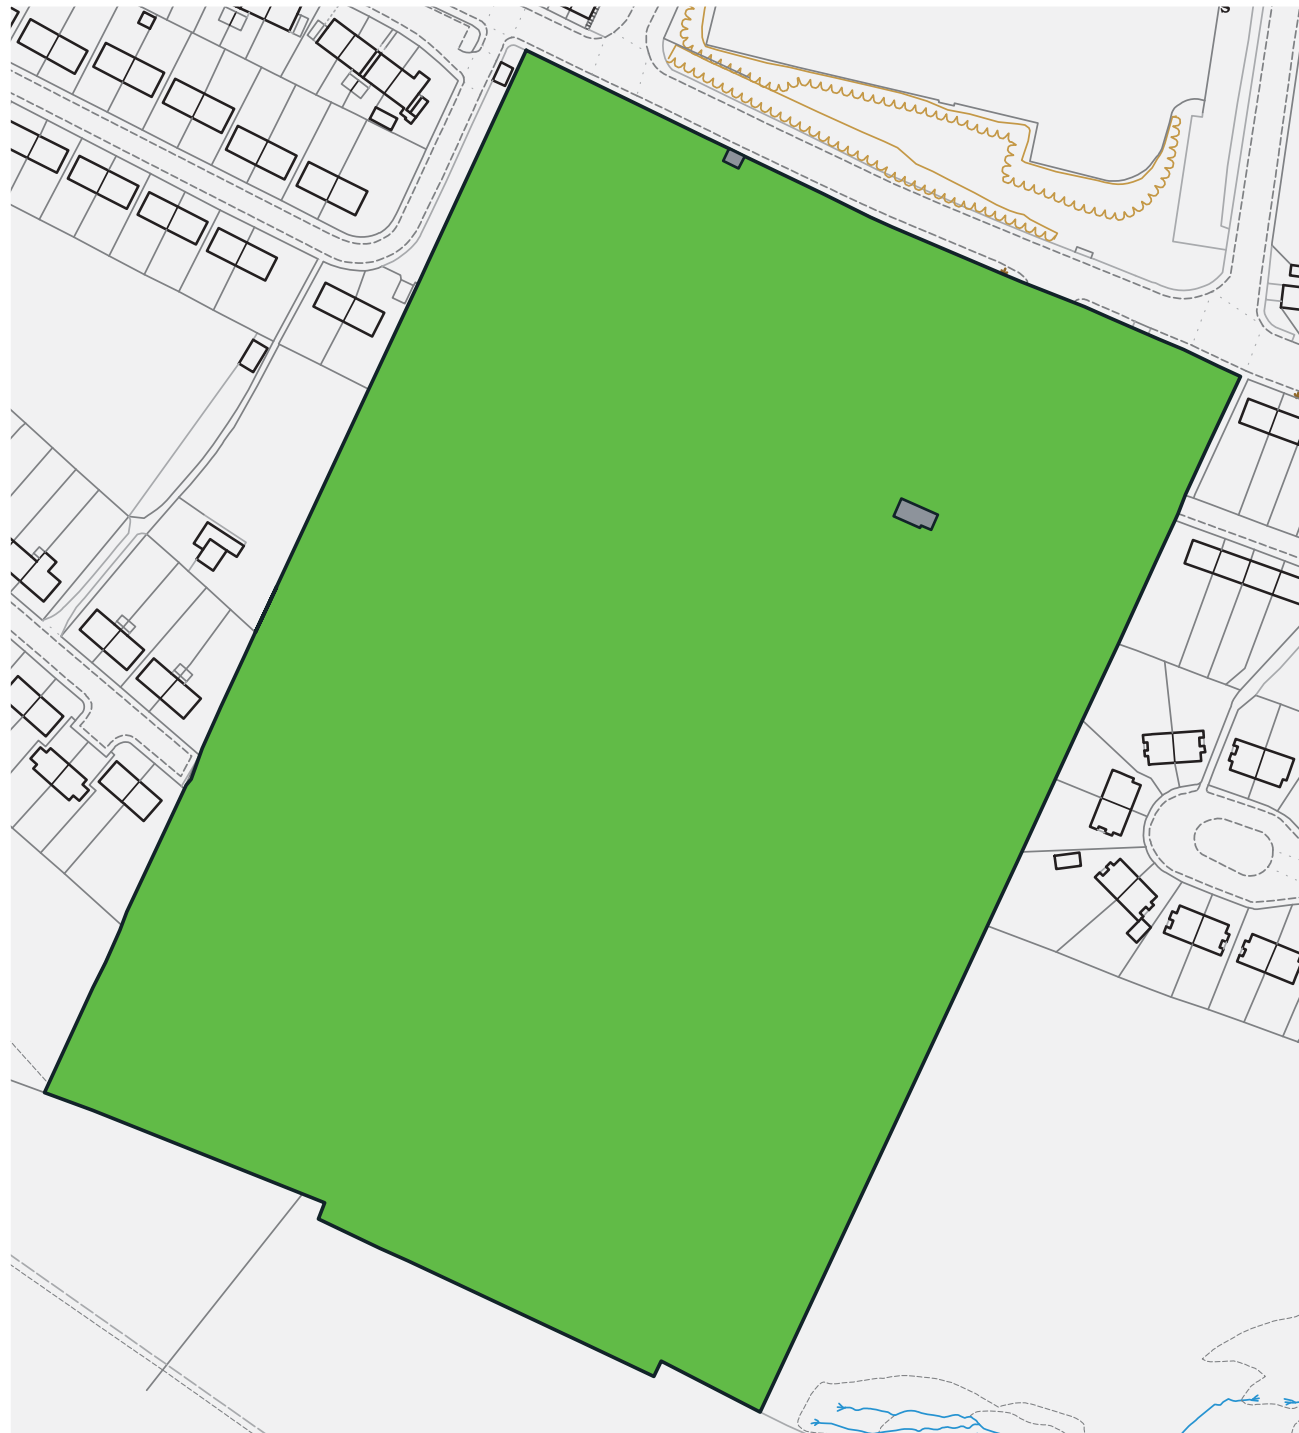

Mynwent Glynrhedynog Ferndale Cemetery

RHONDDA CYNON TAF

Hysbysiad Cyfreithiol / Legal Notice

RHONDDA CYNON TAF

GORCHYMYN DIOGELU MANNAU CYHOEDDUS (RHEOLI CŴN) 2017

DEDDF YMDYGIAD GWRTHGYMDEITHASOL, TROSEDDU A PHLISMONA 2014

RHONDDA CYNON TAF

PUBLIC SPACES PROTECTION ORDER (DOG CONTROLS) 2017

ANTI-SOCIAL BEHAVIOUR, CRIME AND POLICING ACT 2014

Mae croeso i gŵn yn y Fynwent ond rhaid i chi godi baw eich ci ar ei ôl a chadw'ch ci o dan reolaeth ar bob adeg.

Dilynwch y rheolau syml yma er budd pawb sy'n defnyddio'r Fynwent yma.

1. Rhaid cadw cŵn ar dennyn ar bob adeg tra'ch bod chi yn y Fynwent.
2. Codwch faw eich ci ar unwaith a rhoi'r baw yn y biniau gwastraff sydd ar gael.
3. Gofalwch fod bagiau cario'r baw ci gyda chi.
4. Os bydd swyddog o'r Cyngor neu'r Heddlu yn gofyn i chi roi'ch ci ar dennyn, gwnewch hynny ar unwaith.

O beidio â dilyn y rheolau yma, mae'n bosibl y cewch chi hysbysiad cosb benodedig o £100.

Dogs are allowed in the Cemetery but you must clean up after your dog and keep your dog under control at all times.

Please follow these simple rules for the benefit of everyone who uses this Cemetery.

1. Dogs must be kept on a lead at all times while in the Cemetery.
2. Clean up after your dog immediately and dispose of the mess in the waste bins provided.
3. Always carry waste bags for your dog's mess.
4. If a Council or Police officer asks you to put your dog on a lead, please do so immediately.

Failure to follow these rules may result in a fixed penalty notice of £100.

Cŵn O Dan Reolaeth | Dogs Under Control

Hawffraint y goron a hawliau cronfa ddata 2016 Arolwg Ordnans 100023458
Crown copyright and database rights 2016 Ordnance Survey 100023458

Am ragor o wybodaeth, ewch i:

<http://fymhethau.rctcbc.gov.uk/fyRhondda.aspx>

For further information, please visit:

<http://my.rctcbc.gov.uk/myRhondda.aspx>