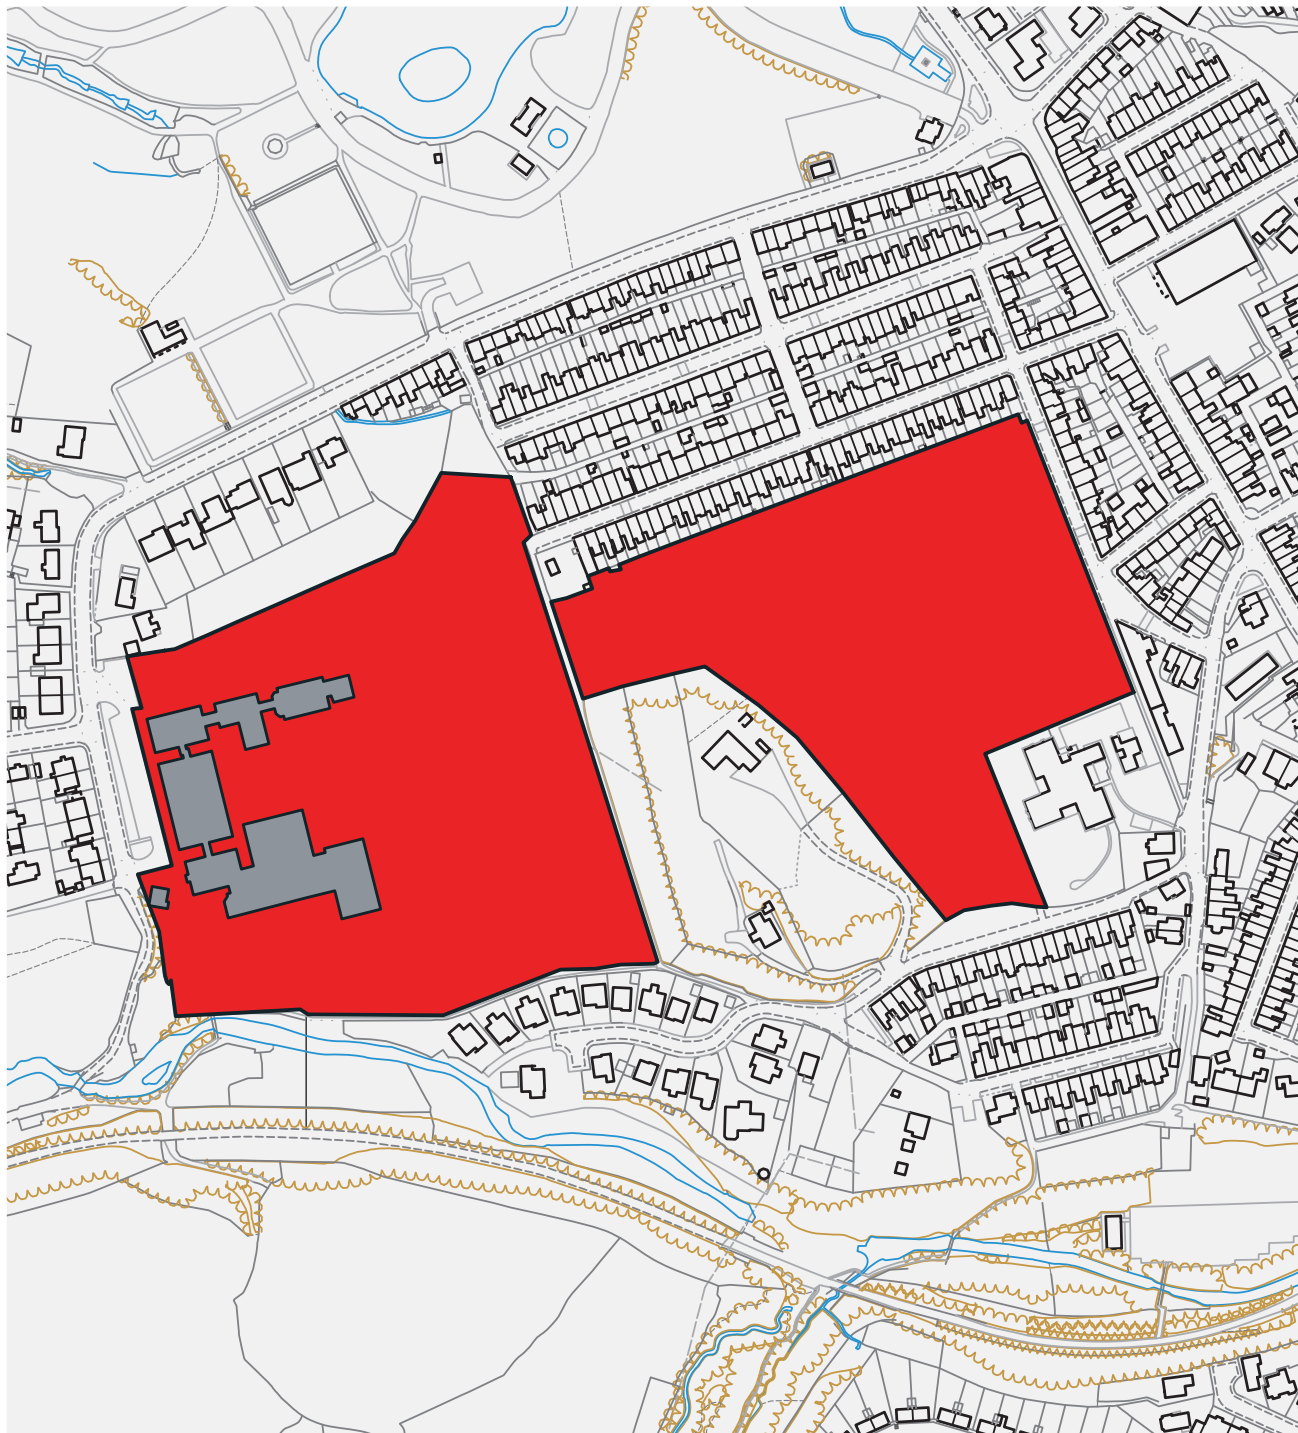

Ysgol Uwchradd Ioan Fedyddiwr yr Eglwys yng Nghymru St John Baptist CIW High School

RHONDDA CYNON TAF

Hysbysiad Cyfreithiol / Legal Notice

RHONDDA CYNON TAF

GORCHYMYN DIOGELU MANNAU CYHOEDDUS (RHEOLI CŴN) 2017

DEDDF YMDDYGIAD GWRTHGYMDEITHASOL, TROSEDDU A PHLISMONA 2014

RHONDDA CYNON TAF

PUBLIC SPACES PROTECTION ORDER (DOG CONTROLS) 2017

ANTI-SOCIAL BEHAVIOUR, CRIME AND POLICING ACT 2014

**Chaiff cŵn ddim bod yn yr ardal yma.
O beidio â dilyn y rheolau yma, mae'n bosibl y
cewch chi hysbysiad cosb benodedig o £100.**

**Dogs are not allowed within this area.
Failure to follow these rules may result in a
fixed penalty notice of £100.**

■ Dim Cŵn | No Dogs

Hawlfraint y goron a hawliau cronfa ddata 2016 Arolwg Ordnans 100023458
Crown copyright and database rights 2016 Ordnance Survey 100023458

Am ragor o wybodaeth, ewch i:

<http://fymhethau.rctcbc.gov.uk/fyRhondda.aspx>

For further information, please visit:

<http://my.rctcbc.gov.uk/myRhondda.aspx>