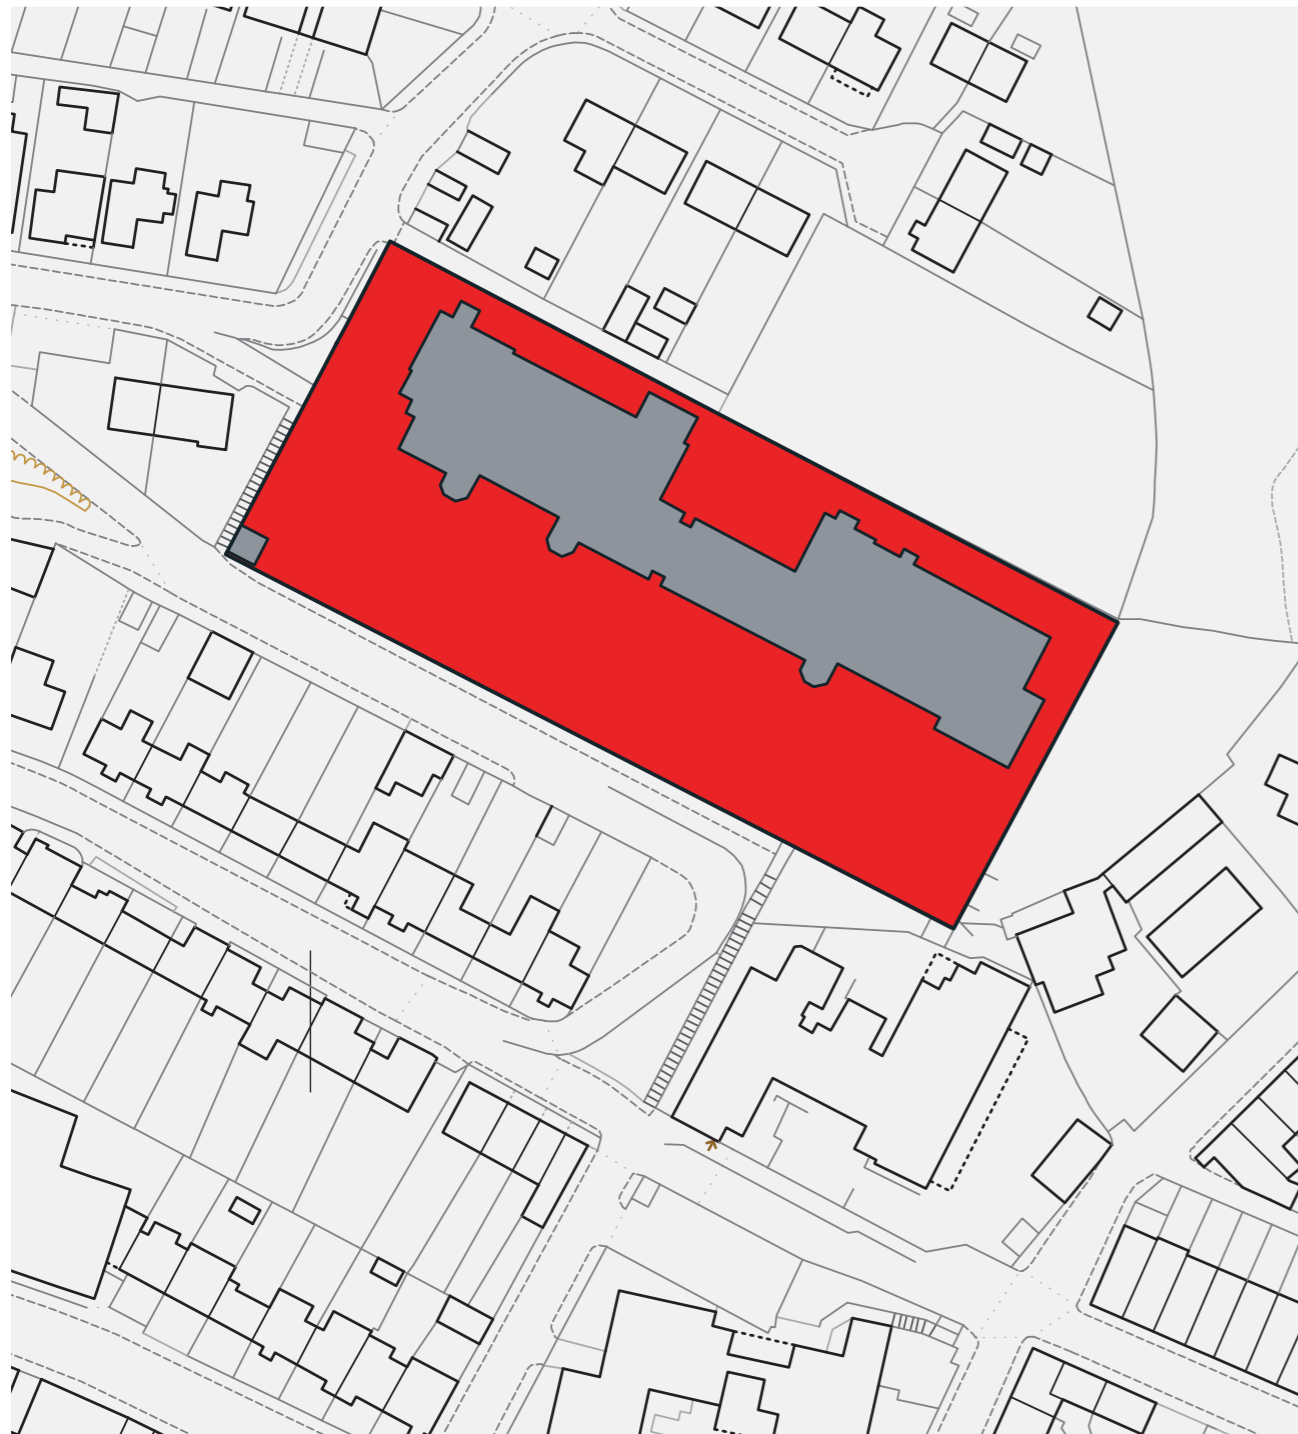

Ysgol Gynradd Gymraeg Bodringallt

RHONDDA CYNON TAF

Hysbysiad Cyfreithiol / Legal Notice

RHONDDA CYNON TAF

GORCHYMYN DIOGELU MANNAU CYHOEDDUS (RHEOLI CŴN) 2017

DEDDF YMDDYGIAD GWRTHGYMDEITHASOL, TROSEDDU A PHLISMONA 2014

RHONDDA CYNON TAF

PUBLIC SPACES PROTECTION ORDER (DOG CONTROLS) 2017

ANTI-SOCIAL BEHAVIOUR, CRIME AND POLICING ACT 2014

**Chaiff cŵn ddim bod yn yr ardal yma.
O beidio â dilyn y rheolau yma, mae'n bosibl y
cewch chi hysbysiad cosb benodedig o £100.**

**Dogs are not allowed within this area.
Failure to follow these rules may result in a
fixed penalty notice of £100.**

■ Dim Cŵn | No Dogs

Hawlfraint y goron a hawliau cronfa ddata 2016 Arolwg Ordnans 100023458
Crown copyright and database rights 2016 Ordnance Survey 100023458

Am ragor o wybodaeth, ewch i:

<http://fymhethau.rctcbc.gov.uk/fyRhondda.aspx>

For further information, please visit:

<http://my.rctcbc.gov.uk/myRhondda.aspx>