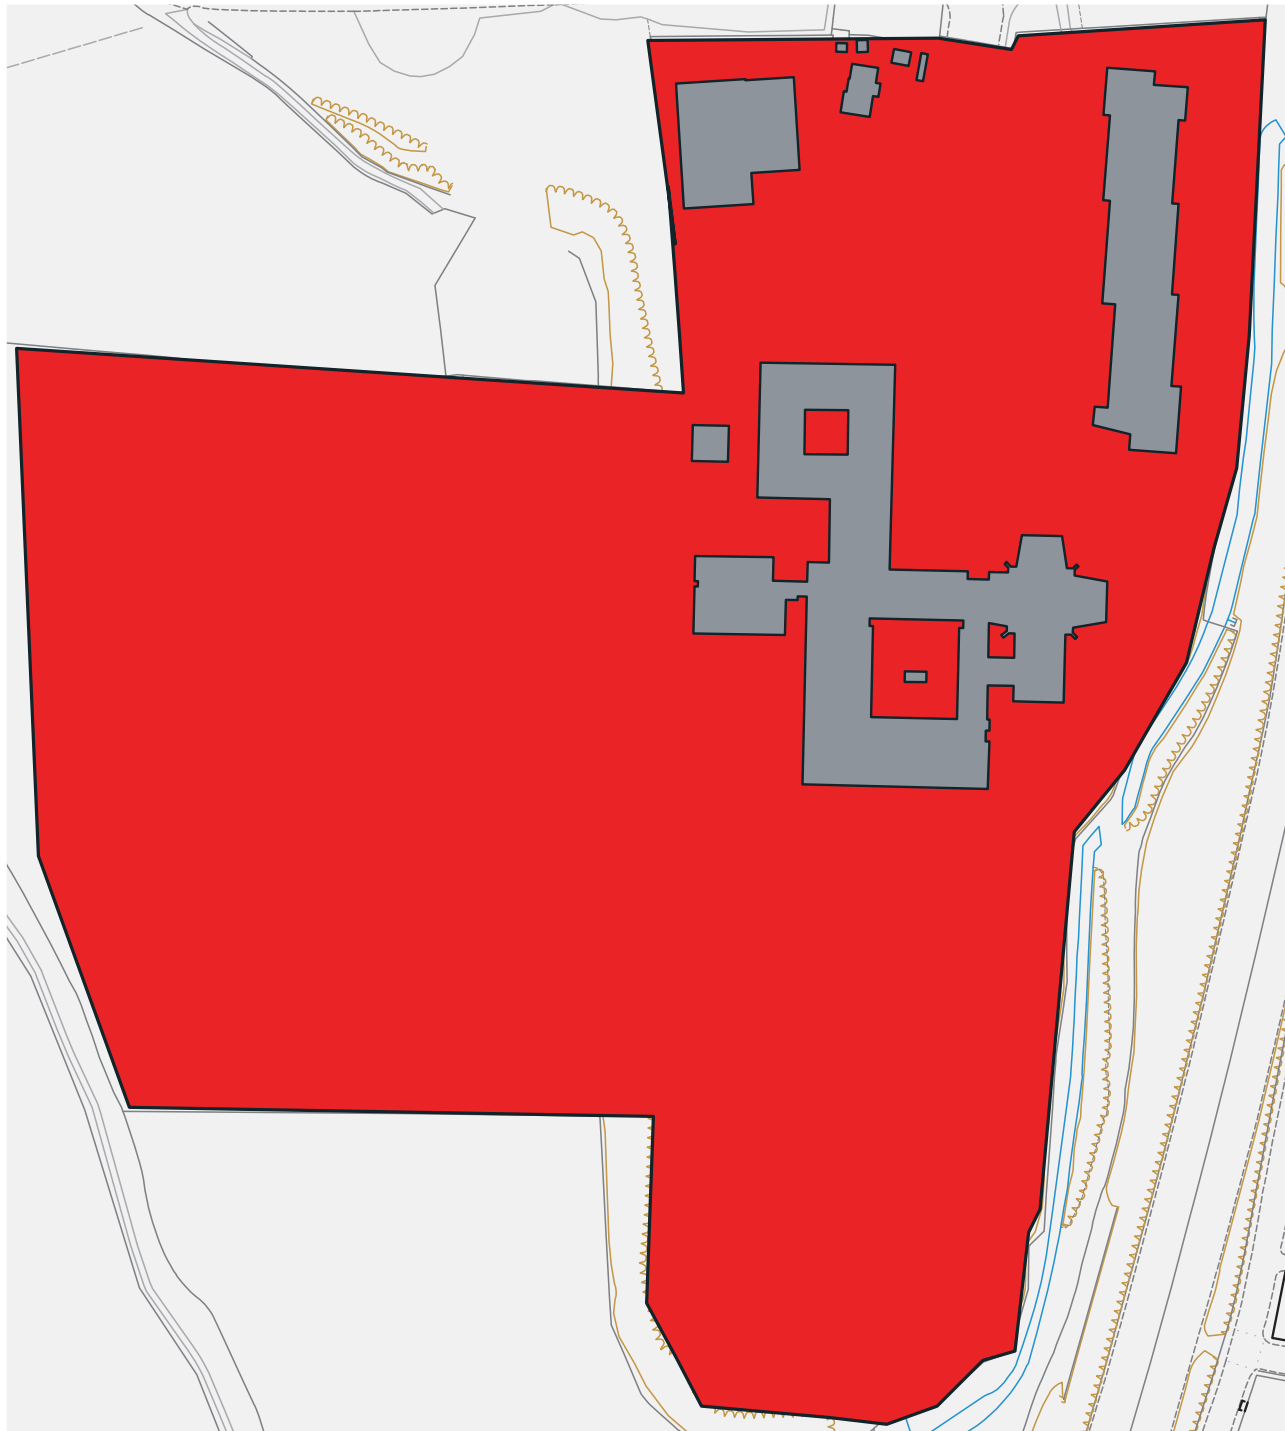

Ysgol Uwchradd Pontypridd Pontypridd High School

RHONDDA CYNON TAF

Hysbysiad Cyfreithiol / Legal Notice

RHONDDA CYNON TAF

GORCHYMYN DIOGELU MANNAU CYHOEDDUS (RHEOLI CŴN) 2017

DEDDF YMDDYGIAD GWRTHGYMDEITHASOL, TROSEDDU A PHLISMONA 2014

RHONDDA CYNON TAF

PUBLIC SPACES PROTECTION ORDER (DOG CONTROLS) 2017

ANTI-SOCIAL BEHAVIOUR, CRIME AND POLICING ACT 2014

**Chaiff cŵn ddim bod yn yr ardal yma.
O beidio â dilyn y rheolau yma, mae'n bosibl y
cewch chi hysbysiad cosb benodedig o £100.**

**Dogs are not allowed within this area.
Failure to follow these rules may result in a
fixed penalty notice of £100.**

■ Dim Cŵn | No Dogs

Hawlfraint y goron a hawliau cronfa ddata 2016 Arolwg Ordnans 100023458
Crown copyright and database rights 2016 Ordnance Survey 100023458

Am ragor o wybodaeth, ewch i:

<http://fymhethau.rctcbc.gov.uk/fyRhondda.aspx>

For further information, please visit:

<http://my.rctcbc.gov.uk/myRhondda.aspx>