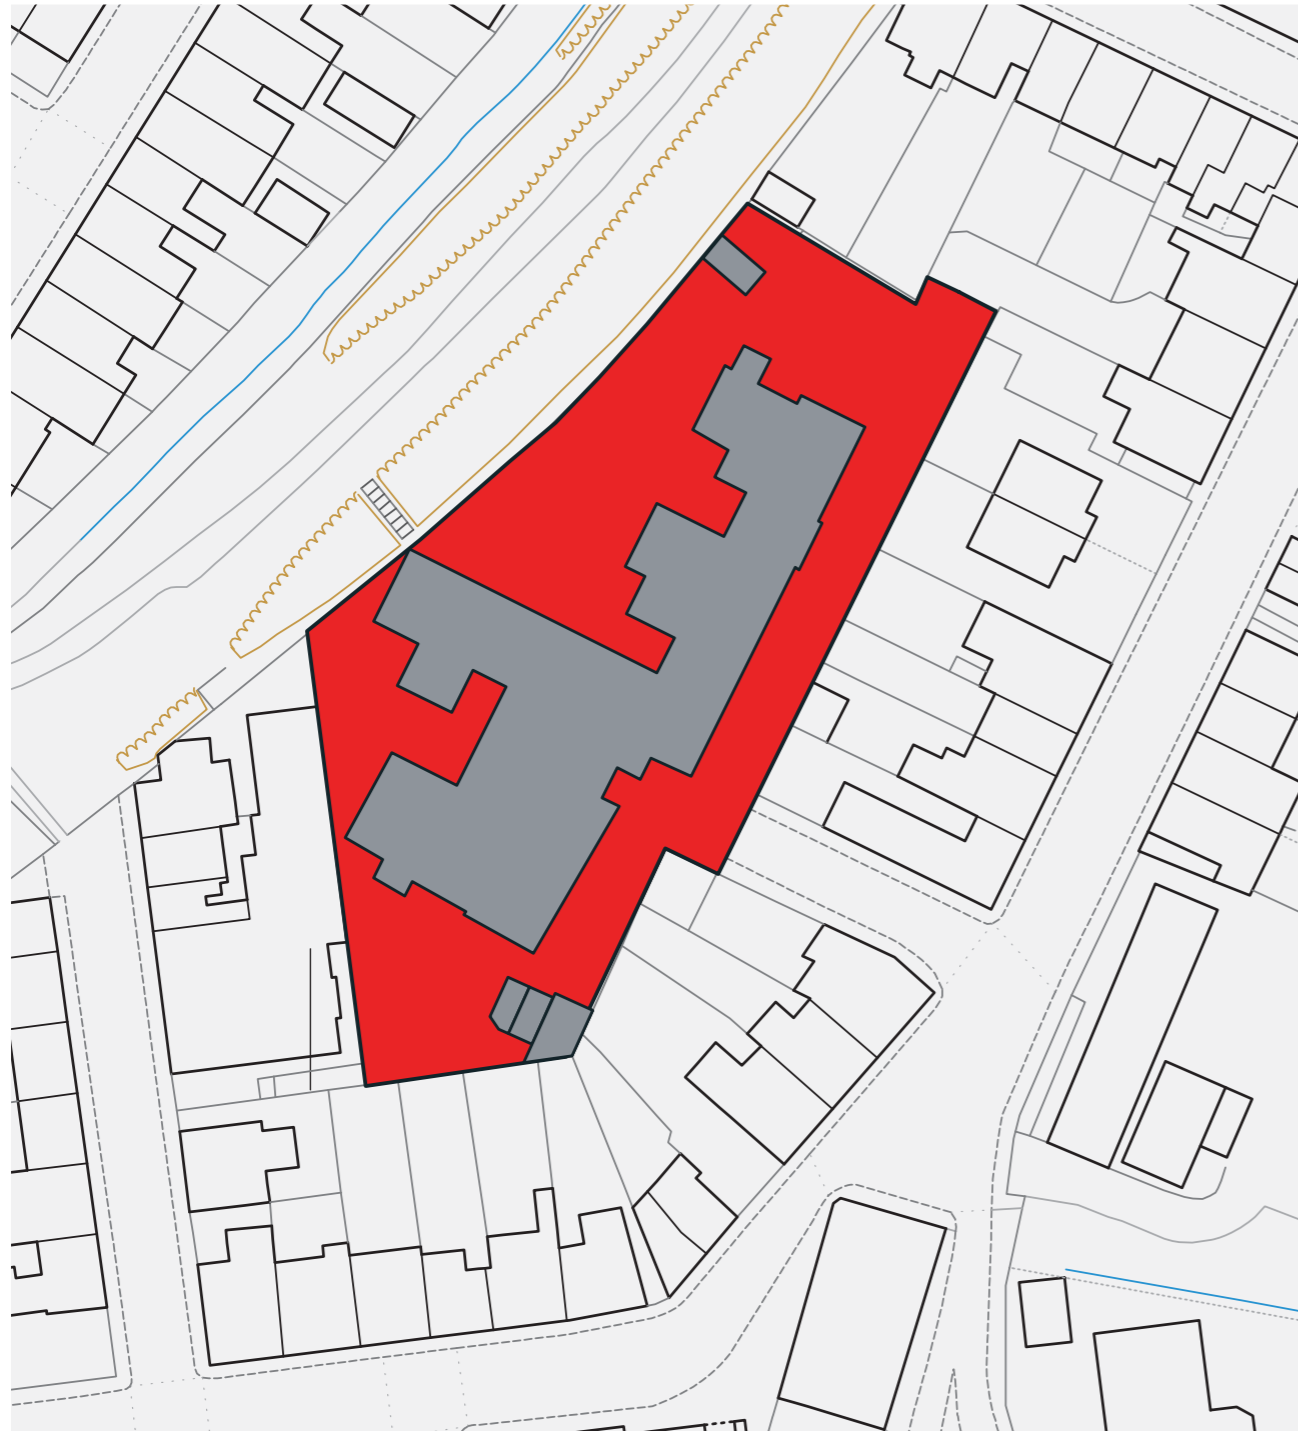

Ysgol Babnod Cwmaman Cwmaman Infants School

RHONDDA CYNON TAF

Hysbysiad Cyfreithiol / Legal Notice

RHONDDA CYNON TAF

GORCHYMYN DIOGELU MANNAU CYHOEDDUS (RHEOLI CŴN) 2017

DEDDF YMDDYGIAD GWRTHGYMDEITHASOL, TROSEDDU A PHLISMONA 2014

RHONDDA CYNON TAF

PUBLIC SPACES PROTECTION ORDER (DOG CONTROLS) 2017

ANTI-SOCIAL BEHAVIOUR, CRIME AND POLICING ACT 2014

**Chaiff cŵn ddim bod yn yr ardal yma.
O beidio â dilyn y rheolau yma, mae'n bosibl y
cewch chi hysbysiad cosb benodedig o £100.**

**Dogs are not allowed within this area.
Failure to follow these rules may result in a
fixed penalty notice of £100.**

■ Dim Cŵn | No Dogs

Hawlfraint y goron a hawliau cronfa ddata 2016 Arolwg Ordnans 100023458
Crown copyright and database rights 2016 Ordnance Survey 100023458

Am ragor o wybodaeth, ewch i:

<http://fymhethau.rctcbc.gov.uk/fyRhondda.aspx>

For further information, please visit:

<http://my.rctcbc.gov.uk/myRhondda.aspx>