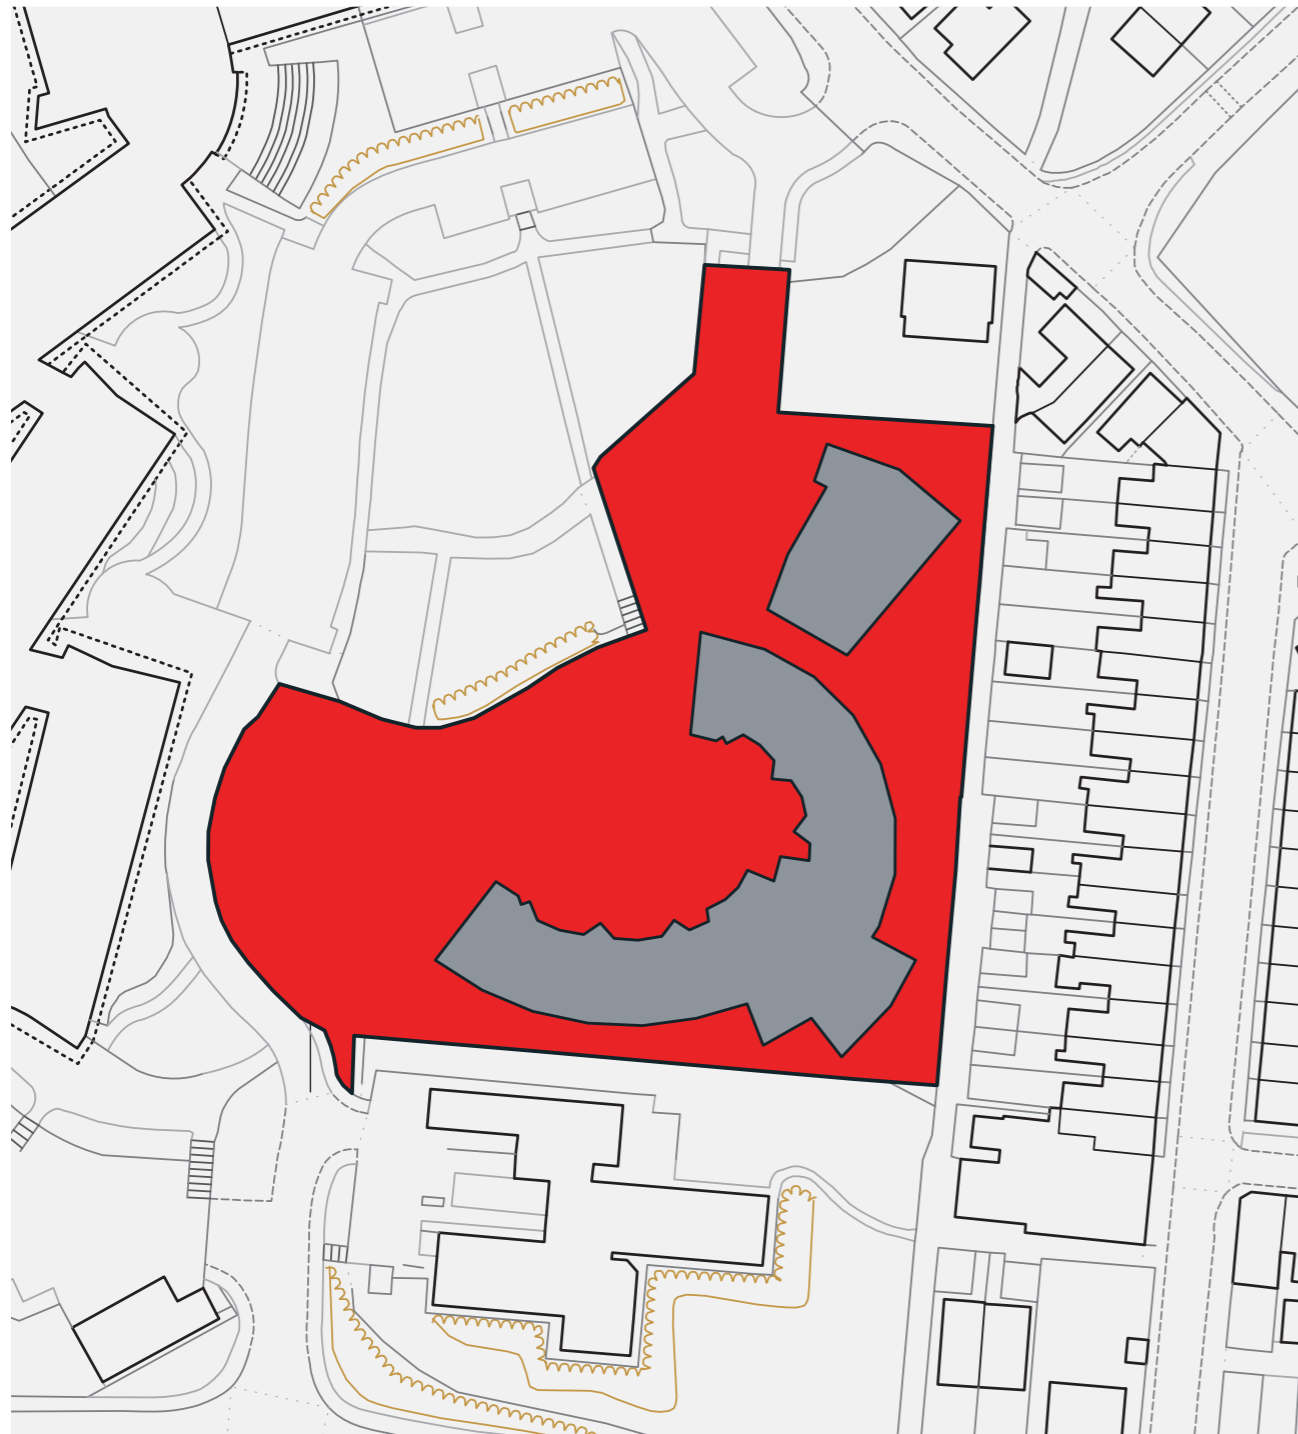

Ysgol Gynradd Gymraeg Garth Olwg

RHONDDA CYNON TAF

Hysbysiad Cyfreithiol / Legal Notice

RHONDDA CYNON TAF

GORCHYMYN DIOGELU MANNAU CYHOEDDUS (RHEOLI CŴN) 2017

DEDDF YMDDYGIAD GWRTHGYMDEITHASOL, TROSEDDU A PHLISMONA 2014

RHONDDA CYNON TAF

PUBLIC SPACES PROTECTION ORDER (DOG CONTROLS) 2017

ANTI-SOCIAL BEHAVIOUR, CRIME AND POLICING ACT 2014

**Chaiff cŵn ddim bod yn yr ardal yma.
O beidio â dilyn y rheolau yma, mae'n bosibl y
cewch chi hysbysiad cosb benodedig o £100.**

**Dogs are not allowed within this area.
Failure to follow these rules may result in a
fixed penalty notice of £100.**

■ Dim Cŵn | No Dogs

Hawlfraint y goron a hawliau cronfa ddata 2016 Arolwg Ordnans 100023458
Crown copyright and database rights 2016 Ordnance Survey 100023458

Am ragor o wybodaeth, ewch i:

<http://fymhethau.rctcbc.gov.uk/fyRhondda.aspx>

For further information, please visit:

<http://my.rctcbc.gov.uk/myRhondda.aspx>