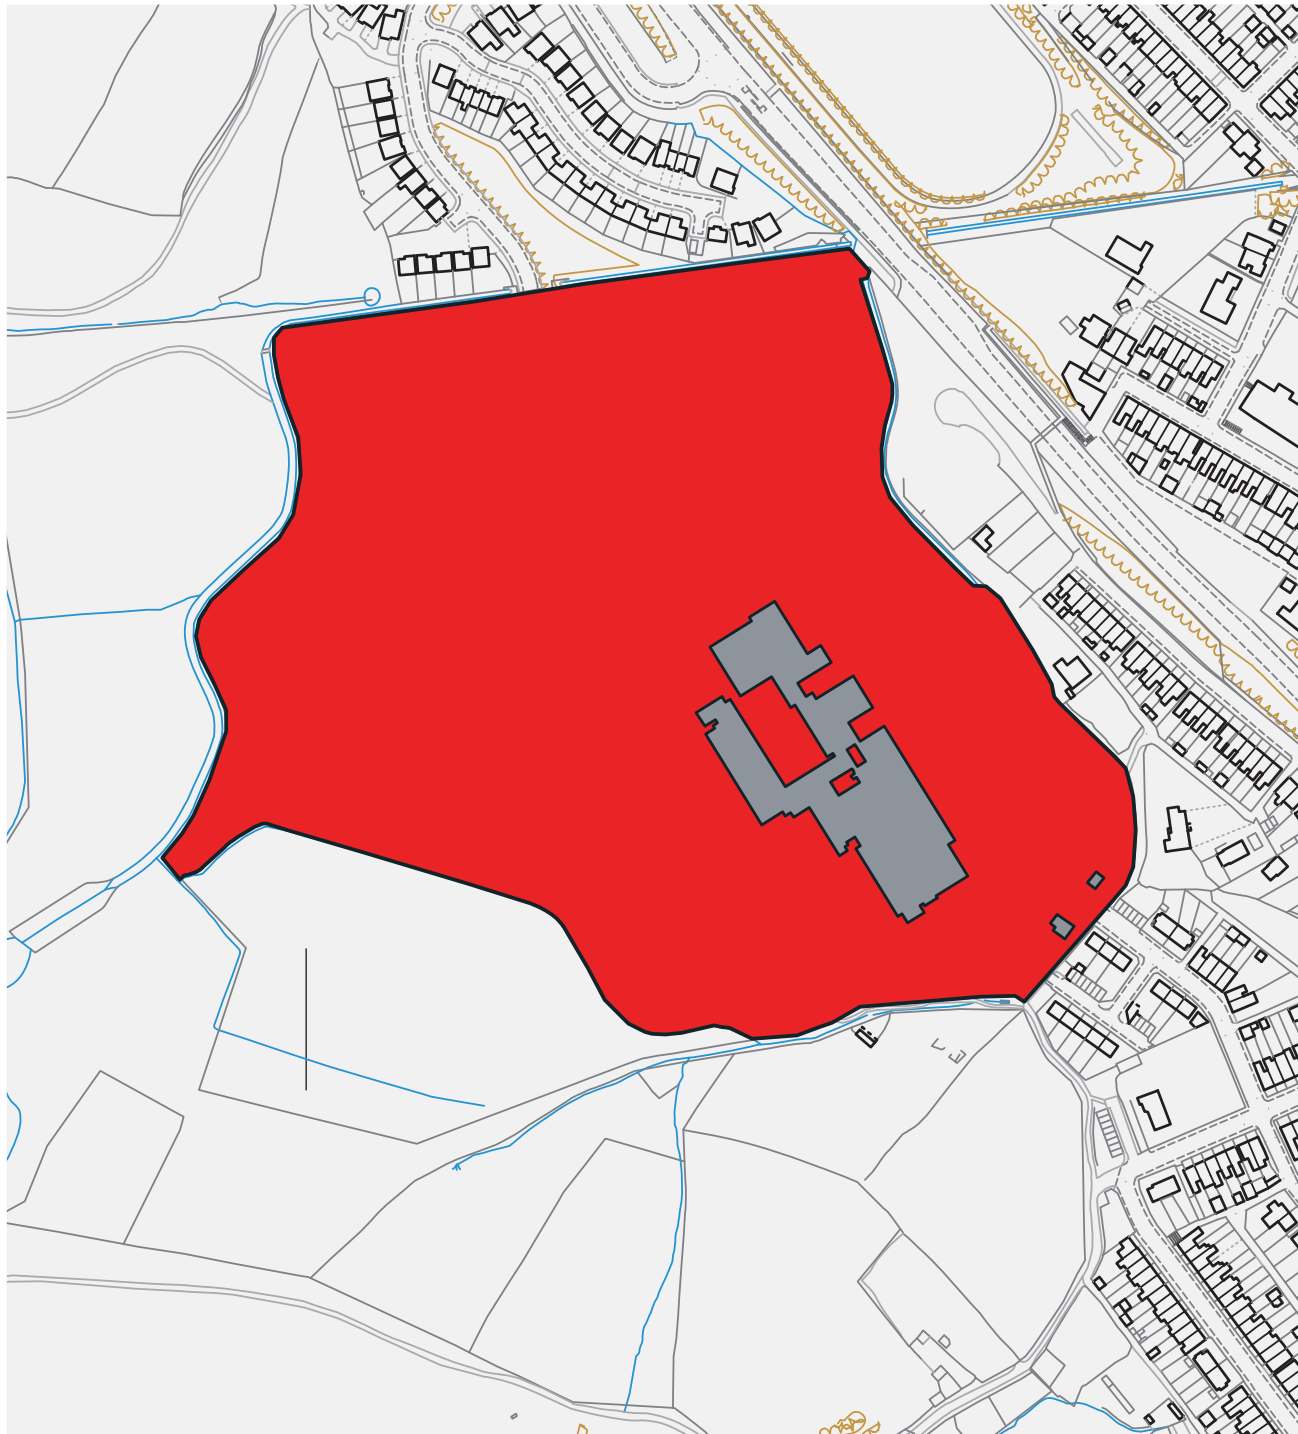

Coleg Cymunedol Tonypandy Tonypandy Community College

RHONDDA CYNON TAF

Hysbysiad Cyfreithiol / Legal Notice

RHONDDA CYNON TAF

GORCHYMYN DIOGELU MANNAU CYHOEDDUS (RHEOLI CŴN) 2017

DEDDF YMDDYGIAD GWRTHGYMDEITHASOL, TROSEDDU A PHLISMONA 2014

RHONDDA CYNON TAF

PUBLIC SPACES PROTECTION ORDER (DOG CONTROLS) 2017

ANTI-SOCIAL BEHAVIOUR, CRIME AND POLICING ACT 2014

**Chaiff cŵn ddim bod yn yr ardal yma.
O beidio â dilyn y rheolau yma, mae'n bosibl y
cewch chi hysbysiad cosb benodedig o £100.**

**Dogs are not allowed within this area.
Failure to follow these rules may result in a
fixed penalty notice of £100.**

■ Dim Cŵn | No Dogs

Hawlfraint y goron a hawliau cronfa ddata 2016 Arolwg Ordnans 100023458
Crown copyright and database rights 2016 Ordnance Survey 100023458

Am ragor o wybodaeth, ewch i:

<http://fymhethau.rctcbc.gov.uk/fyRhondda.aspx>

For further information, please visit:

<http://my.rctcbc.gov.uk/myRhondda.aspx>