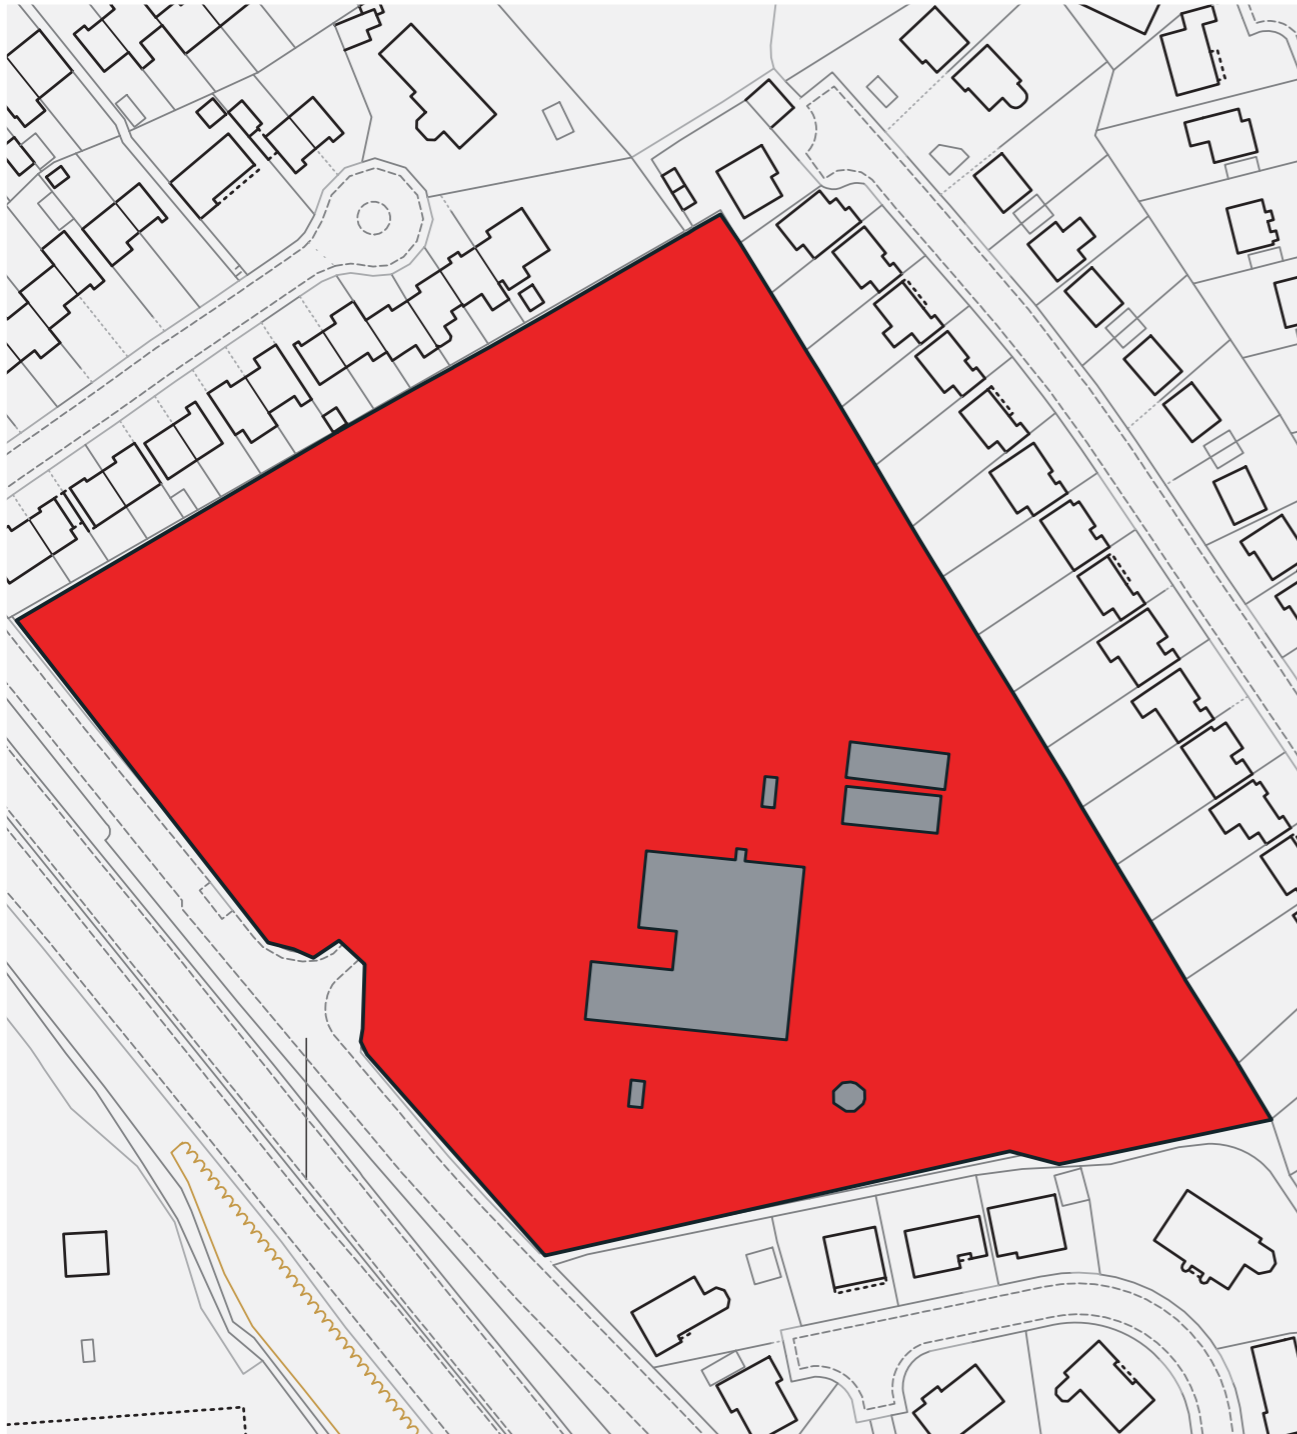

Ysgol Gynradd Penygawsi Penygawsi Primary School

RHONDDA CYNON TAF

Hysbysiad Cyfreithiol / Legal Notice

RHONDDA CYNON TAF

GORCHYMYN DIOGELU MANNAU CYHOEDDUS (RHEOLI CŴN) 2017

DEDDF YMDDYGIAD GWRTHGYMDEITHASOL, TROSEDDU A PHLISMONA 2014

RHONDDA CYNON TAF

PUBLIC SPACES PROTECTION ORDER (DOG CONTROLS) 2017

ANTI-SOCIAL BEHAVIOUR, CRIME AND POLICING ACT 2014

**Chaiff cŵn ddim bod yn yr ardal yma.
O beidio â dilyn y rheolau yma, mae'n bosibl y
cewch chi hysbysiad cosb benodedig o £100.**

**Dogs are not allowed within this area.
Failure to follow these rules may result in a
fixed penalty notice of £100.**

■ Dim Cŵn | No Dogs

Hawlfraint y goron a hawliau cronfa ddata 2016 Arolwg Ordnans 100023458
Crown copyright and database rights 2016 Ordnance Survey 100023458

Am ragor o wybodaeth, ewch i:

<http://fymhethau.rctcbc.gov.uk/fyRhondda.aspx>

For further information, please visit:

<http://my.rctcbc.gov.uk/myRhondda.aspx>