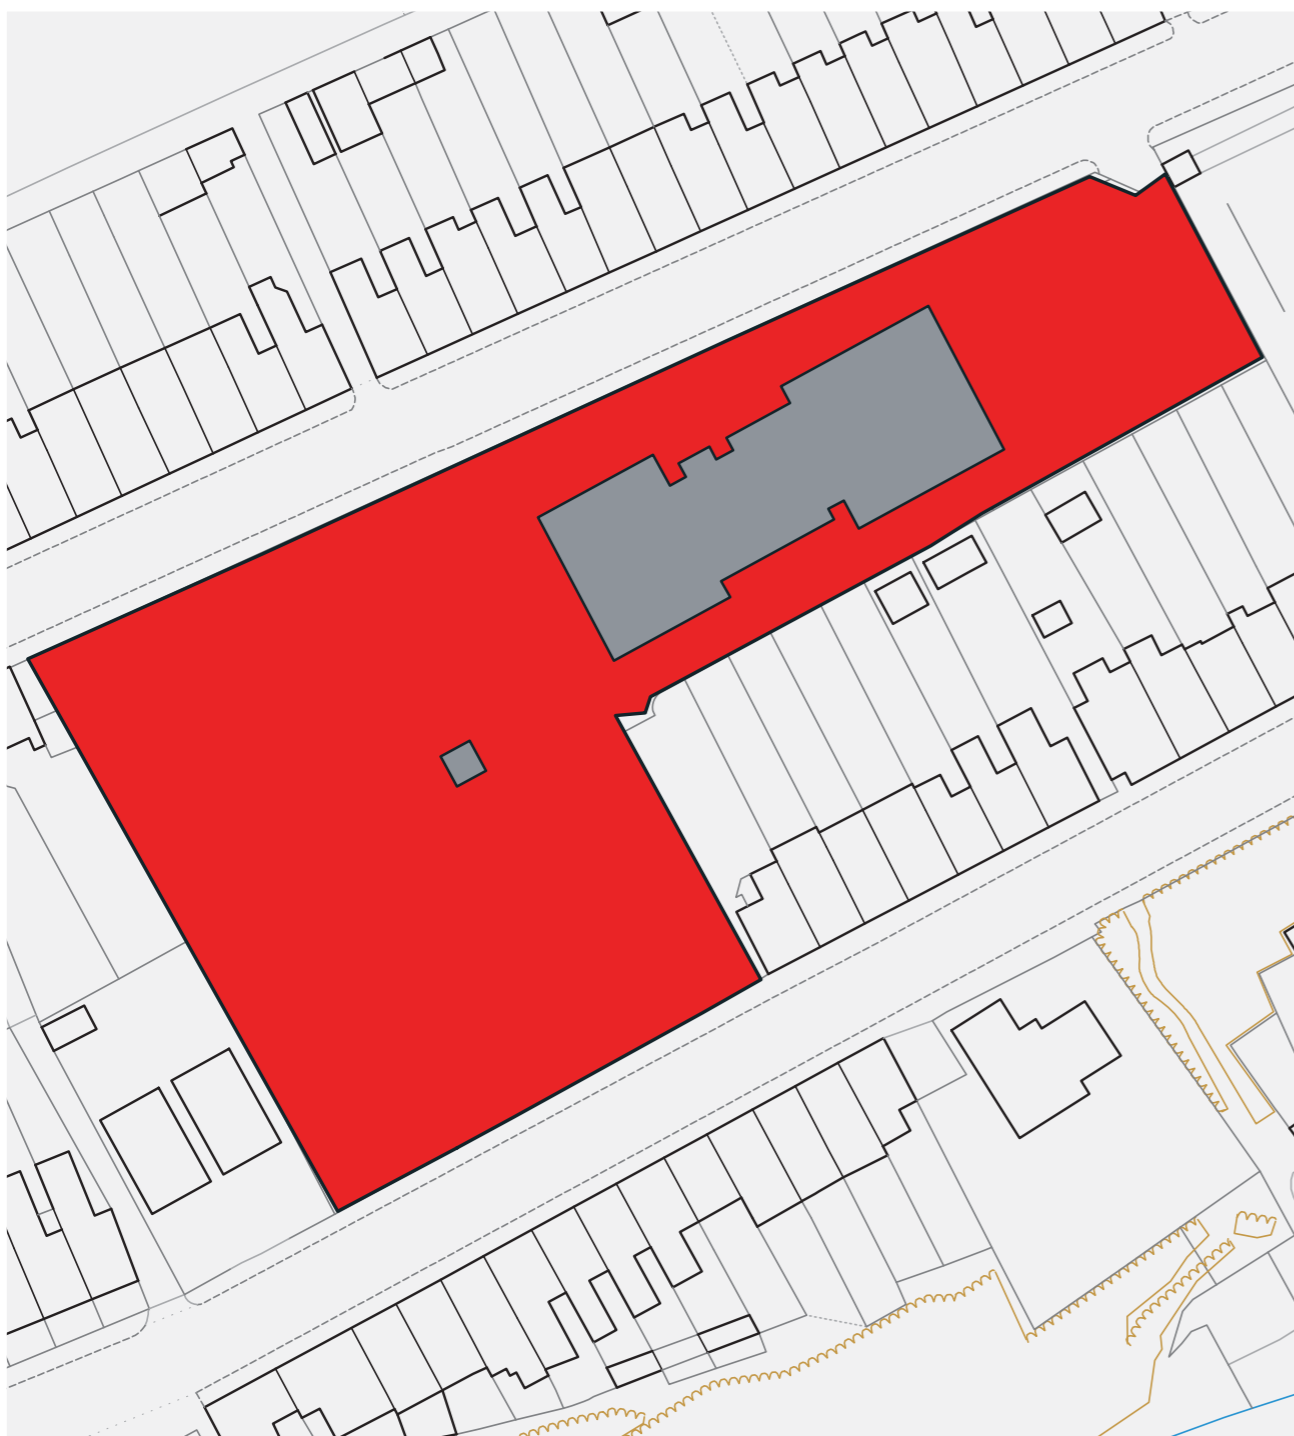

Ysgol Gynradd y Parc Parc Primary School

RHONDDA CYNON TAF

Hysbysiad Cyfreithiol / Legal Notice

RHONDDA CYNON TAF
GORCHYMYN DIOGELU MANNAU CYHOEDDUS (RHEOLI CŴN) 2017
DEDDF YMDDYGIAD GWRTHGYMDEITHASOL, TROSEDDU A PHLISMONA 2014

RHONDDA CYNON TAF
PUBLIC SPACES PROTECTION ORDER (DOG CONTROLS) 2017
ANTI-SOCIAL BEHAVIOUR, CRIME AND POLICING ACT 2014

**Chaiff cŵn ddim bod yn yr ardal yma.
O beidio â dilyn y rheolau yma, mae'n bosibl y
cewch chi hysbysiad cosb benodedig o £100.**

**Dogs are not allowed within this area.
Failure to follow these rules may result in a
fixed penalty notice of £100.**

■ Dim Cŵn | No Dogs

Hawlfraint y goron a hawliau cronfa ddata 2016 Arolwg Ordnans 100023458
Crown copyright and database rights 2016 Ordnance Survey 100023458

Am ragor o wybodaeth, ewch i:
<http://fymhethau.rctcbc.gov.uk/fyRhondda.aspx>

For further information, please visit:
<http://my.rctcbc.gov.uk/myRhondda.aspx>