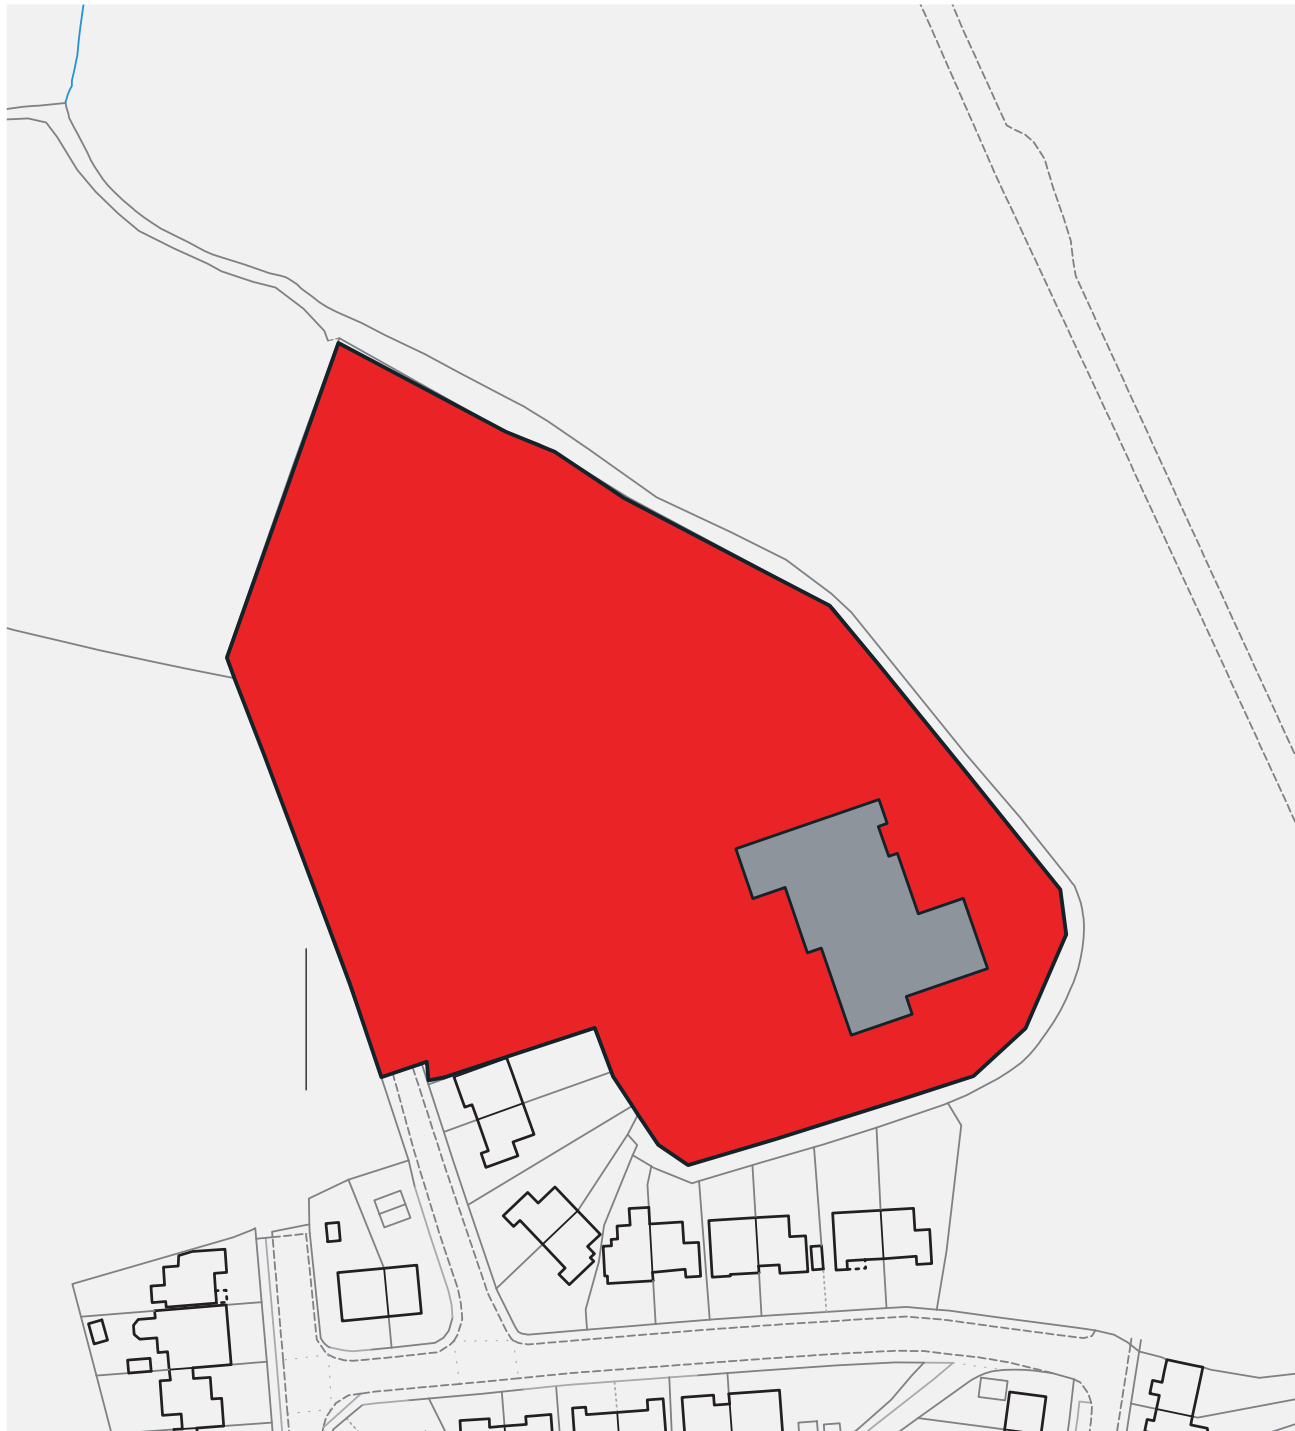

Ysgol Gynradd Llantrisant Llantrisant Primary School

RHONDDA CYNON TAF

Hysbysiad Cyfreithiol / Legal Notice

RHONDDA CYNON TAF

GORCHYMYN DIOGELU MANNAU CYHOEDDUS (RHEOLI CŴN) 2017

DEDDF YMDDYGIAD GWRTHGYMDEITHASOL, TROSEDDU A PHLISMONA 2014

RHONDDA CYNON TAF

PUBLIC SPACES PROTECTION ORDER (DOG CONTROLS) 2017

ANTI-SOCIAL BEHAVIOUR, CRIME AND POLICING ACT 2014

**Chaiff cŵn ddim bod yn yr ardal yma.
O beidio â dilyn y rheolau yma, mae'n bosibl y
cewch chi hysbysiad cosb benodedig o £100.**

**Dogs are not allowed within this area.
Failure to follow these rules may result in a
fixed penalty notice of £100.**

■ Dim Cŵn | No Dogs

Hawlfraint y goron a hawliau cronfa ddata 2016 Arolwg Ordnans 100023458
Crown copyright and database rights 2016 Ordnance Survey 100023458

Am ragor o wybodaeth, ewch i:

<http://fymhethau.rctcbc.gov.uk/fyRhondda.aspx>

For further information, please visit:

<http://my.rctcbc.gov.uk/myRhondda.aspx>