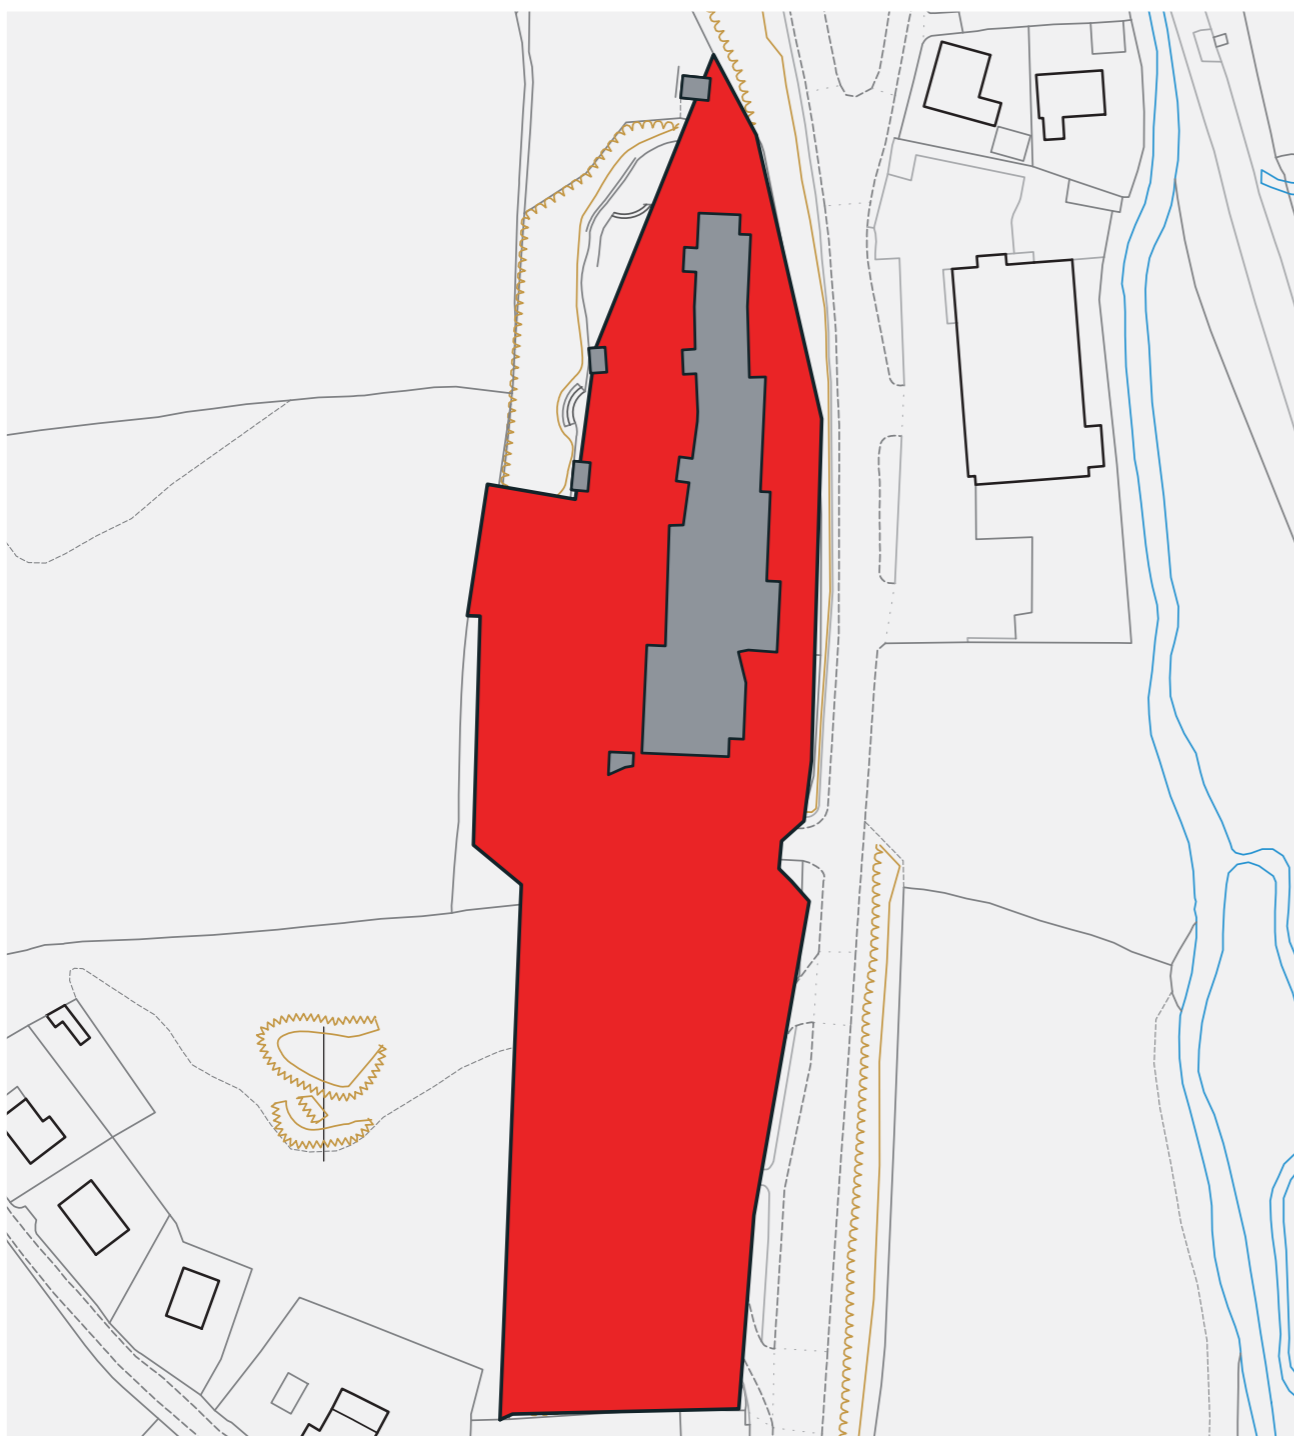

Ysgol Gynradd Gymuned Penderyn Penderyn Community Primary

RHONDDA CYNON TAF

Hysbysiad Cyfreithiol / Legal Notice

RHONDDA CYNON TAF
GORCHYMYN DIOGELU MANNAU CYHOEDDUS (RHEOLI CŴN) 2017
DEDDF YMDDYGIAD GWRTHGYMDEITHASOL, TROSEDDU A PHLISMONA 2014

RHONDDA CYNON TAF
PUBLIC SPACES PROTECTION ORDER (DOG CONTROLS) 2017
ANTI-SOCIAL BEHAVIOUR, CRIME AND POLICING ACT 2014

**Chaiff cŵn ddim bod yn yr ardal yma.
O beidio â dilyn y rheolau yma, mae'n bosibl y
cewch chi hysbysiad cosb benodedig o £100.**

**Dogs are not allowed within this area.
Failure to follow these rules may result in a
fixed penalty notice of £100.**

■ Dim Cŵn | No Dogs

Hawlfraint y goron a hawliau cronfa ddata 2016 Arolwg Ordnans 100023458
Crown copyright and database rights 2016 Ordnance Survey 100023458

Am ragor o wybodaeth, ewch i:
<http://fymhethau.rctcbc.gov.uk/fyRhondda.aspx>

For further information, please visit:
<http://my.rctcbc.gov.uk/myRhondda.aspx>