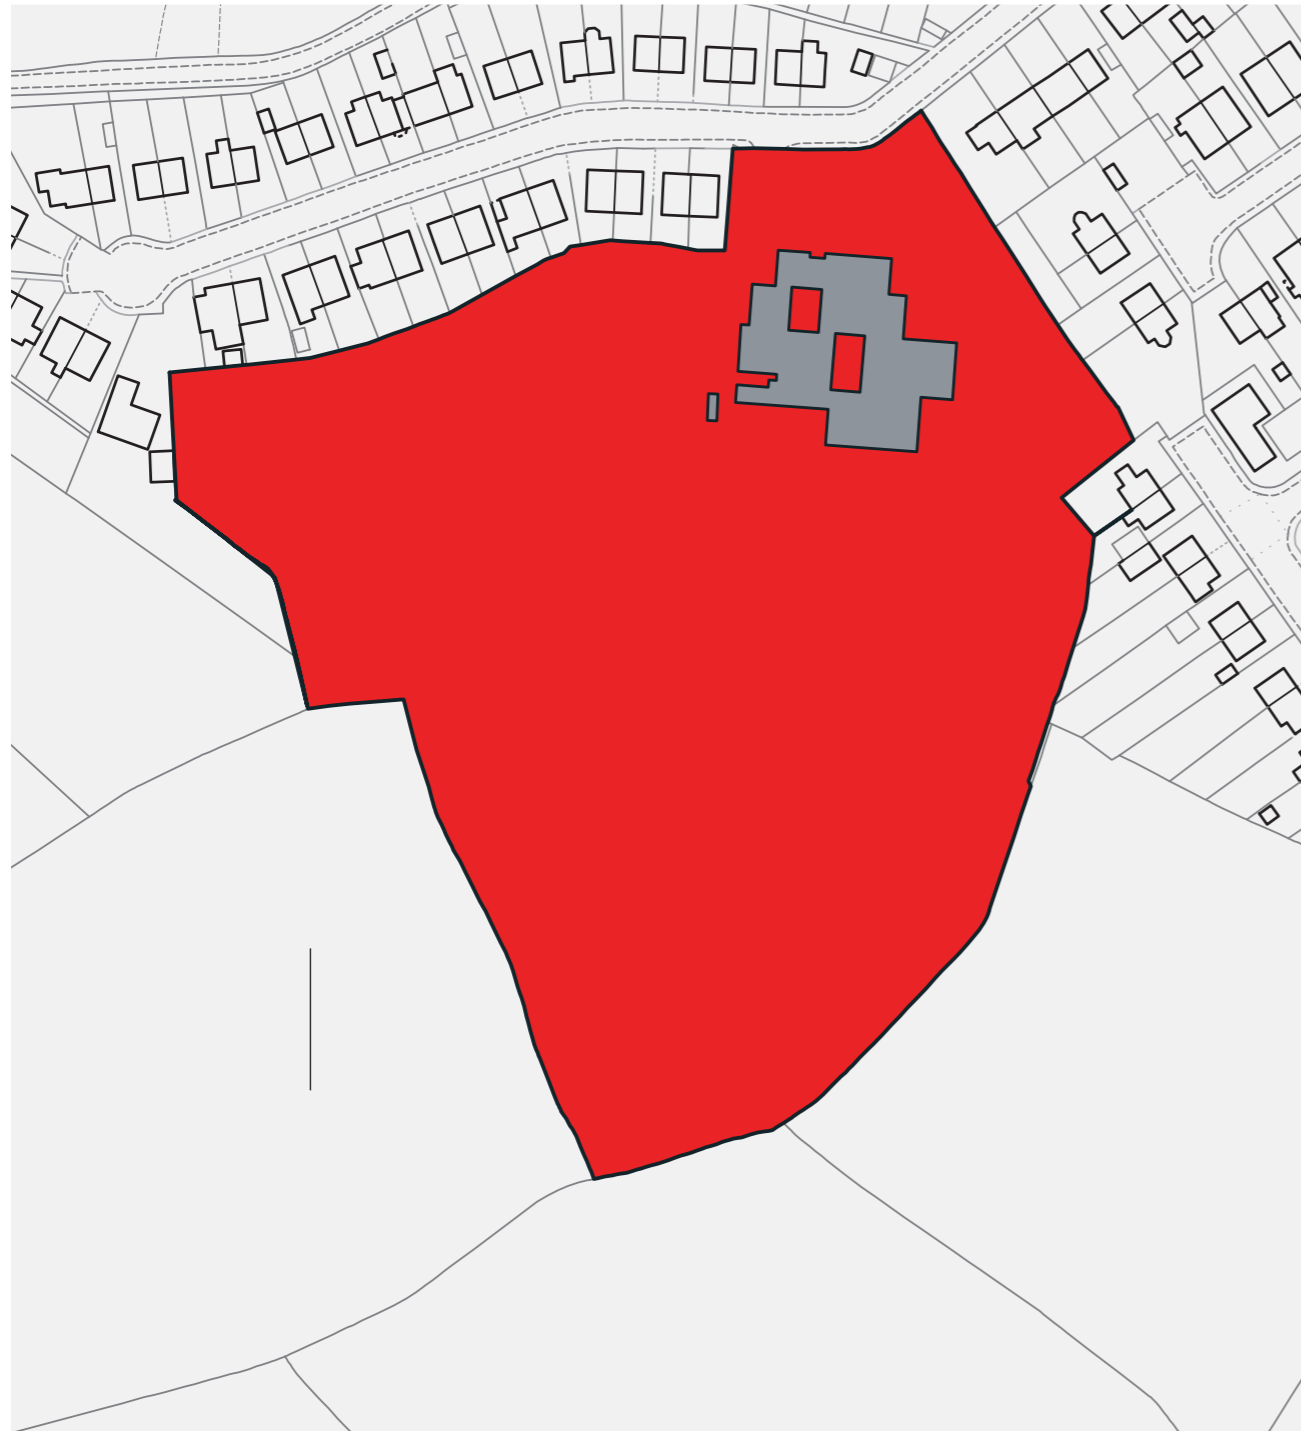

Ysgol Gynradd y Cefn Cefn Primary School

RHONDDA CYNON TAF

Hysbysiad Cyfreithiol / Legal Notice

RHONDDA CYNON TAF

GORCHYMYN DIOGELU MANNAU CYHOEDDUS (RHEOLI CŴN) 2017

DEDDF YMDDYGIAD GWRTHGYMDEITHASOL, TROSEDDU A PHLISMONA 2014

RHONDDA CYNON TAF

PUBLIC SPACES PROTECTION ORDER (DOG CONTROLS) 2017

ANTI-SOCIAL BEHAVIOUR, CRIME AND POLICING ACT 2014

**Chaiff cŵn ddim bod yn yr ardal yma.
O beidio â dilyn y rheolau yma, mae'n bosibl y
cewch chi hysbysiad cosb benodedig o £100.**

**Dogs are not allowed within this area.
Failure to follow these rules may result in a
fixed penalty notice of £100.**

■ Dim Cŵn | No Dogs

Hawlfraint y goron a hawliau cronfa ddata 2016 Arolwg Ordnans 100023458
Crown copyright and database rights 2016 Ordnance Survey 100023458

Am ragor o wybodaeth, ewch i:

<http://fymhethau.rctcbc.gov.uk/fyRhondda.aspx>

For further information, please visit:

<http://my.rctcbc.gov.uk/myRhondda.aspx>