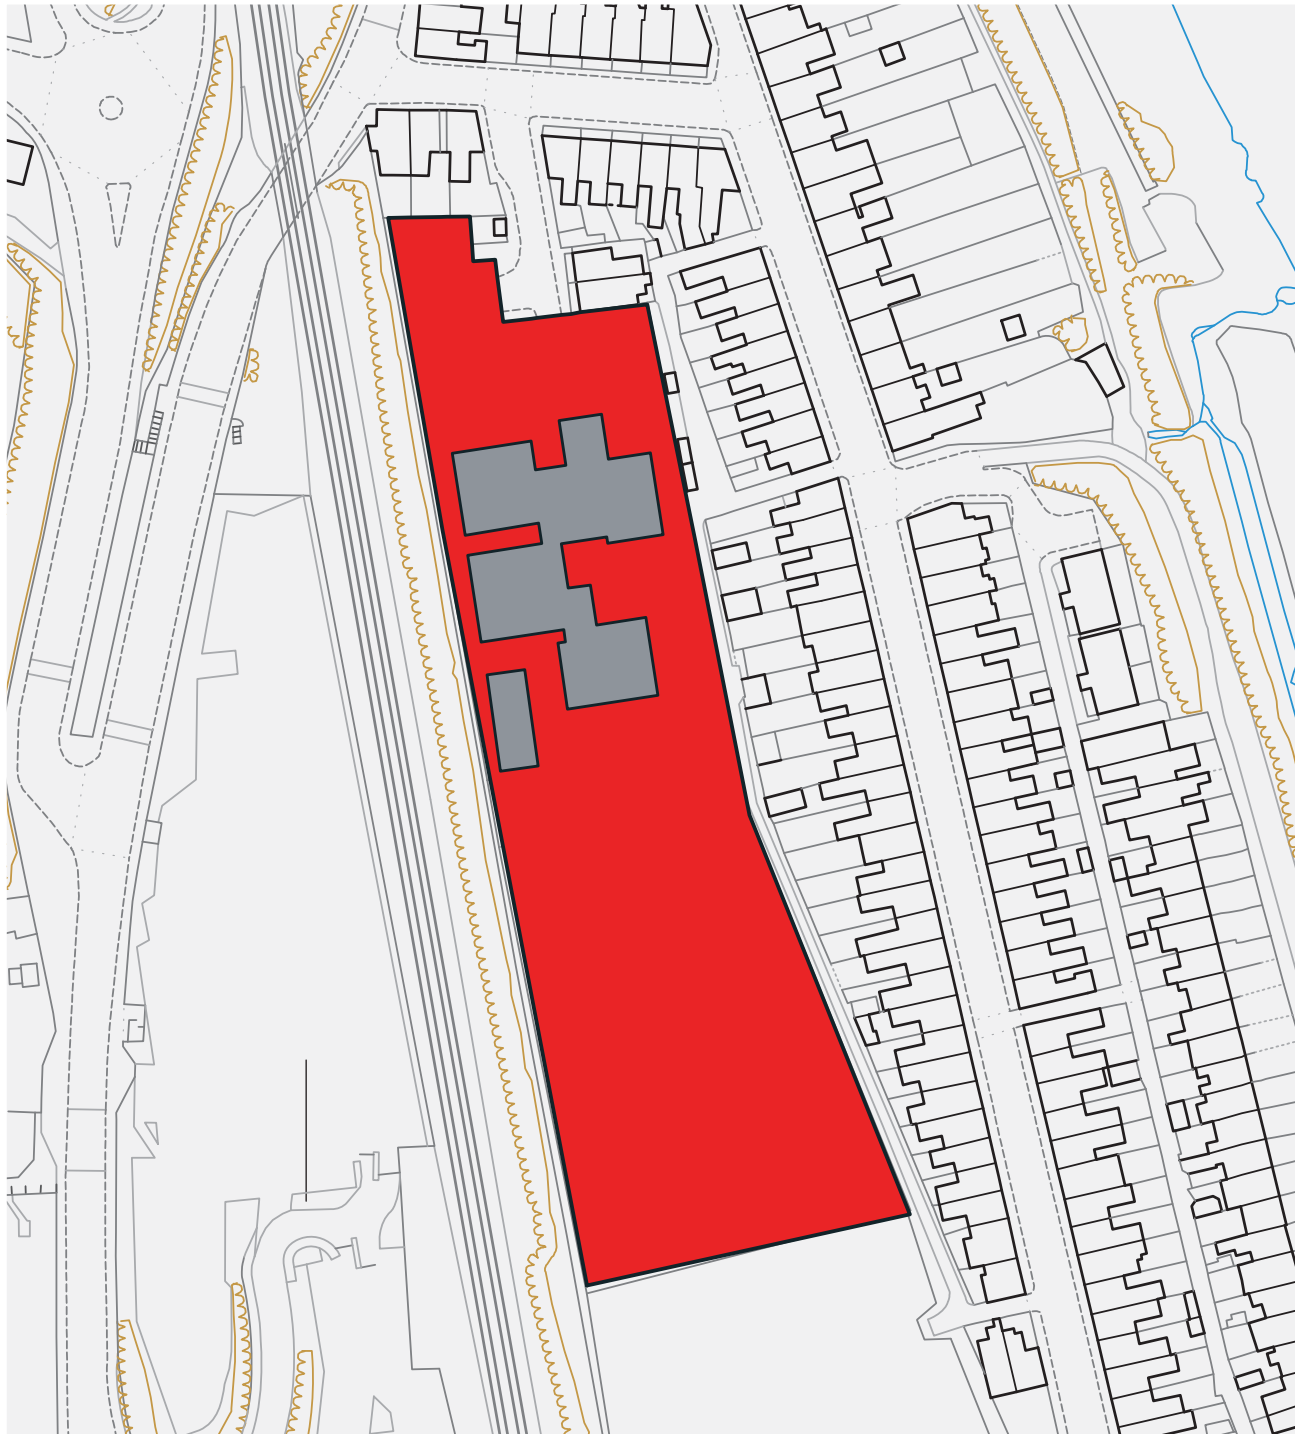

Ysgol Gynradd Mihangel Sant Eglwys Gatholig Rhufain St Michael's RC Primary

RHONDDA CYNON TAF

Hysbysiad Cyfreithiol / Legal Notice

RHONDDA CYNON TAF

GORCHYMYN DIOGELU MANNAU CYHOEDDUS (RHEOLI CŴN) 2017

DEDDF YMDDYGIAD GWRTHGYMDEITHASOL, TROSEDDU A PHLISMONA 2014

RHONDDA CYNON TAF

PUBLIC SPACES PROTECTION ORDER (DOG CONTROLS) 2017

ANTI-SOCIAL BEHAVIOUR, CRIME AND POLICING ACT 2014

**Chaiff cŵn ddim bod yn yr ardal yma.
O beidio â dilyn y rheolau yma, mae'n bosibl y
cewch chi hysbysiad cosb benodedig o £100.**

**Dogs are not allowed within this area.
Failure to follow these rules may result in a
fixed penalty notice of £100.**

■ Dim Cŵn | No Dogs

Hawlfraint y goron a hawliau cronfa ddata 2016 Arolwg Ordnans 100023458
Crown copyright and database rights 2016 Ordnance Survey 100023458

Am ragor o wybodaeth, ewch i:

<http://fymhethau.rctcbc.gov.uk/fyRhondda.aspx>

For further information, please visit:

<http://my.rctcbc.gov.uk/myRhondda.aspx>