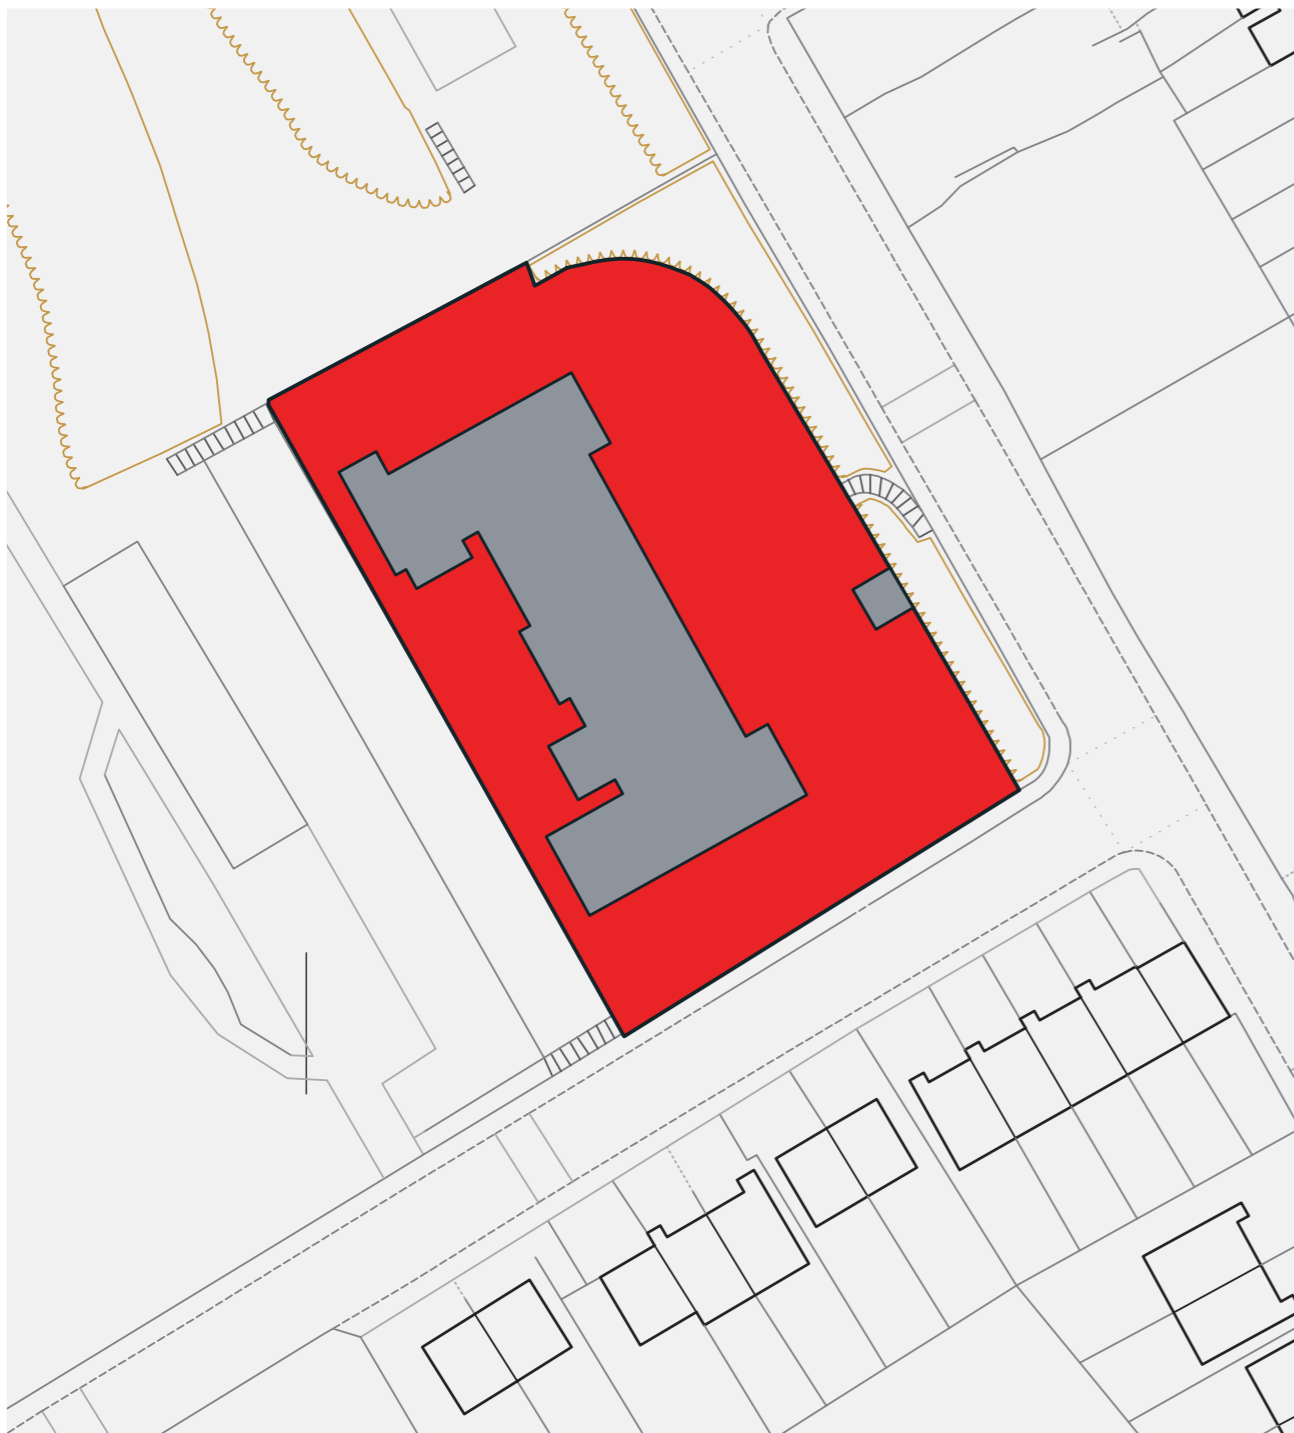

Ysgol Gynradd Meisgyn Miskin Primary School

RHONDDA CYNON TAF

Hysbysiad Cyfreithiol / Legal Notice

RHONDDA CYNON TAF
GORCHYMYN DIOGELU MANNAU CYHOEDDUS (RHEOLI CŴN) 2017
DEDDF YMDDYGIAD GWRTHGYMDEITHASOL, TROSEDDU A PHLISMONA 2014

RHONDDA CYNON TAF
PUBLIC SPACES PROTECTION ORDER (DOG CONTROLS) 2017
ANTI-SOCIAL BEHAVIOUR, CRIME AND POLICING ACT 2014

**Chaiff cŵn ddim bod yn yr ardal yma.
O beidio â dilyn y rheolau yma, mae'n bosibl y
cewch chi hysbysiad cosb benodedig o £100.**

**Dogs are not allowed within this area.
Failure to follow these rules may result in a
fixed penalty notice of £100.**

■ Dim Cŵn | No Dogs

Hawlfraint y goron a hawliau cronfa ddata 2016 Arolwg Ordnans 100023458
Crown copyright and database rights 2016 Ordnance Survey 100023458

Am ragor o wybodaeth, ewch i:
<http://fymhethau.rctcbc.gov.uk/fyRhondda.aspx>

For further information, please visit:
<http://my.rctcbc.gov.uk/myRhondda.aspx>