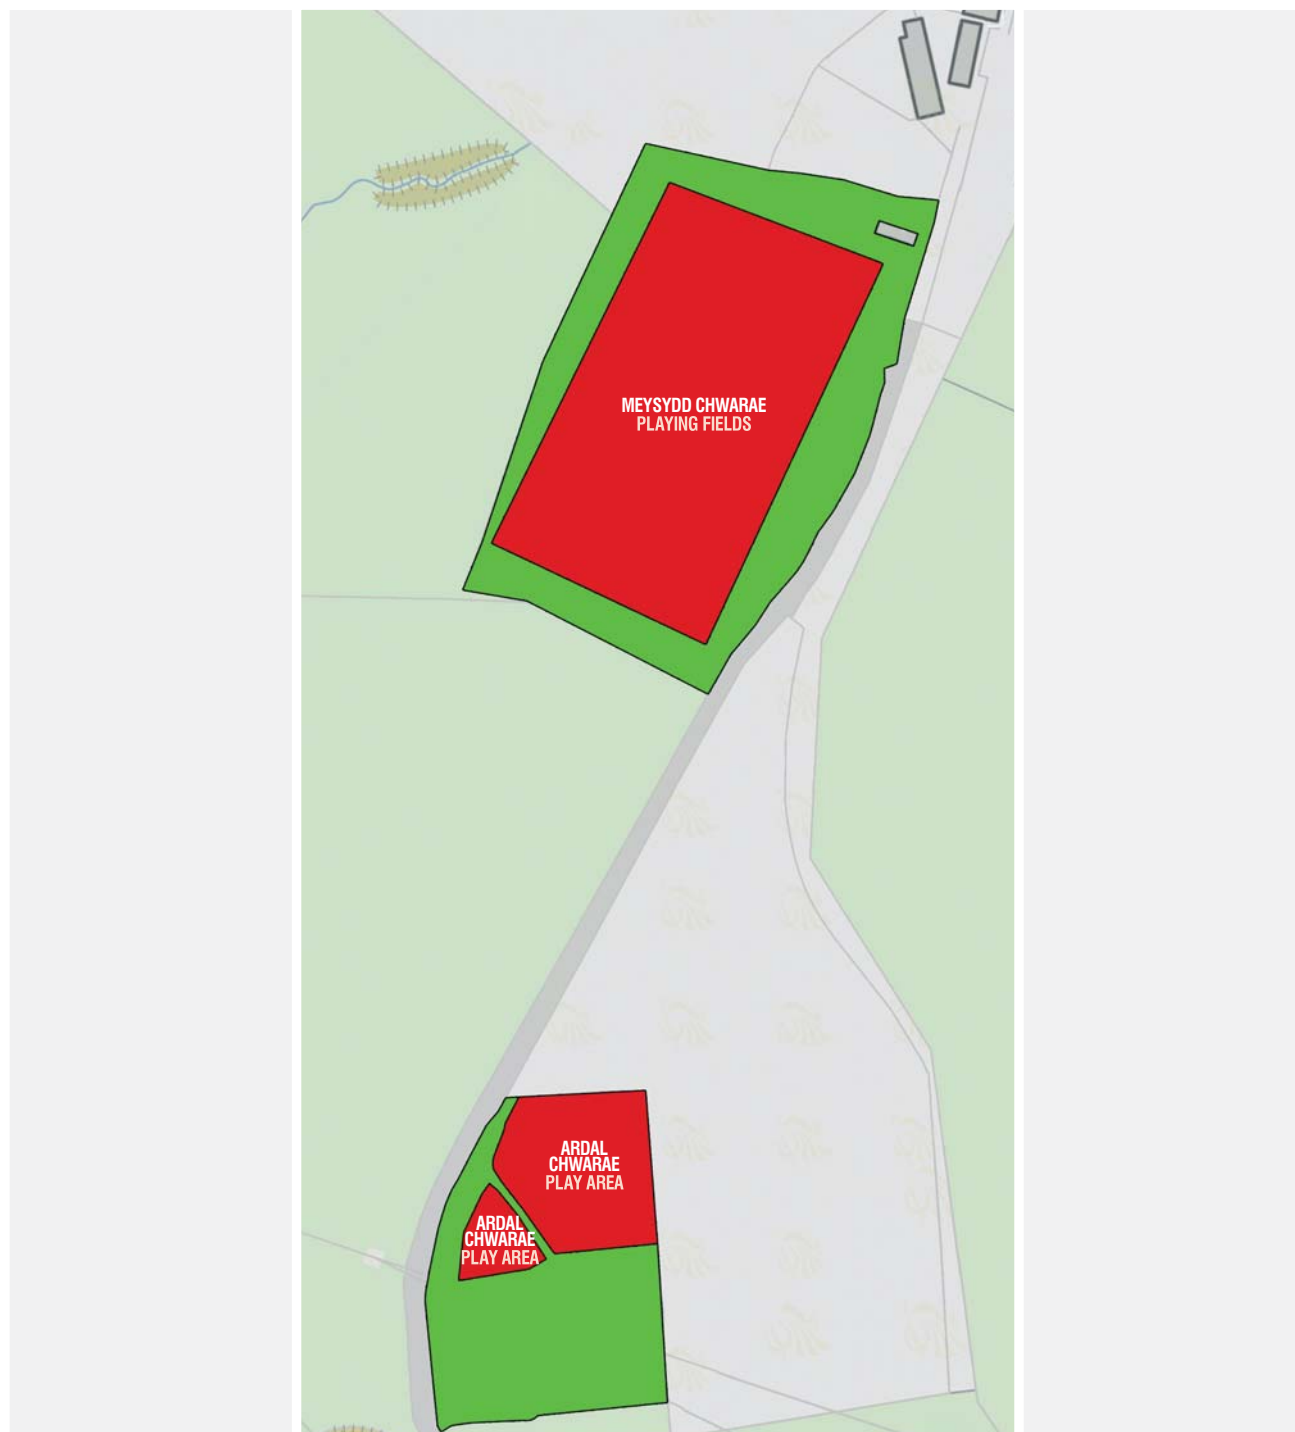

Hysbysiad Cyfreithiol / Legal Notice

RHONDDA CYNON TAF
GORCHYMYN DIOGELU MANNAU CYHOEDDUS (RHEOLI CŴN) 2017
DEDDF YMDDYGIAD GWRTHGYMDEITHASOL, TROSEDDU A PHLISMONA 2014

RHONDDA CYNON TAF
PUBLIC SPACES PROTECTION ORDER (DOG CONTROLS) 2017
ANTI-SOCIAL BEHAVIOUR, CRIME AND POLICING ACT 2014

Mae croeso i gŵn yn y parc hwn **O FEWN Y PARTHAU PRIODOL** ond rhaid ichi godi baw eich ci ar ei ôl a chadw'ch ci o dan reolaeth ar bob adeg.

Dilynwch y rheolau syml yma er budd pawb sy'n defnyddio'r parc.

1. Codwch faw eich ci ar unwaith a rhoi'r baw yn y biniau gwastraff sydd ar gael.
2. Gofalwch fod bagiau cario'r baw ci gyda chi ar bob adeg.
3. Chaiff cŵn ddim bod ar y caeau chwaraeon na'r caeau chwarae, mannau chwarae nac ar unrhyw nodweddion dŵr yn y parc.
4. Os bydd swyddog o'r Cyngor neu'r Heddlu yn gofyn i chi roi'ch ci ar dennyn, gwnewch hynny ar unwaith.

O beidio â dilyn y rheolau yma, mae'n bosibl y cewch chi hysbysiad cosb benodedig o £100.

Dogs are welcome in this Park **WITHIN THE APPROPRIATE ZONES** but you must clean up after your dog and keep your dog under control at all times.

Please follow these simple rules for the benefit of everyone who uses this Park.

1. Clean up after your dog immediately and dispose of the mess in the waste bins provided.
2. Always carry waste bags for your dog mess.
3. Dogs are not allowed on the sports or playing fields, play areas or on any water feature in the Park.
4. If a Council or Police officer asks you to put your dog on a lead, please do so immediately.

Failure to follow these rules may result in a fixed penalty notice of £100.

■ Dim Cŵn | No Dogs

■ Cŵn O Dan Reolaeth | Dogs Under Control

Hawlfraint y goron a hawliau cronfa ddata 2016 Arolwg Ordnans 100023458
Crown copyright and database rights 2016 Ordnance Survey 100023458

Am ragor o wybodaeth, ewch i:
<http://fymhethau.rctcbc.gov.uk/fyRhondda.aspx>

For further information, please visit:
<http://my.rctcbc.gov.uk/myRhondda.aspx>