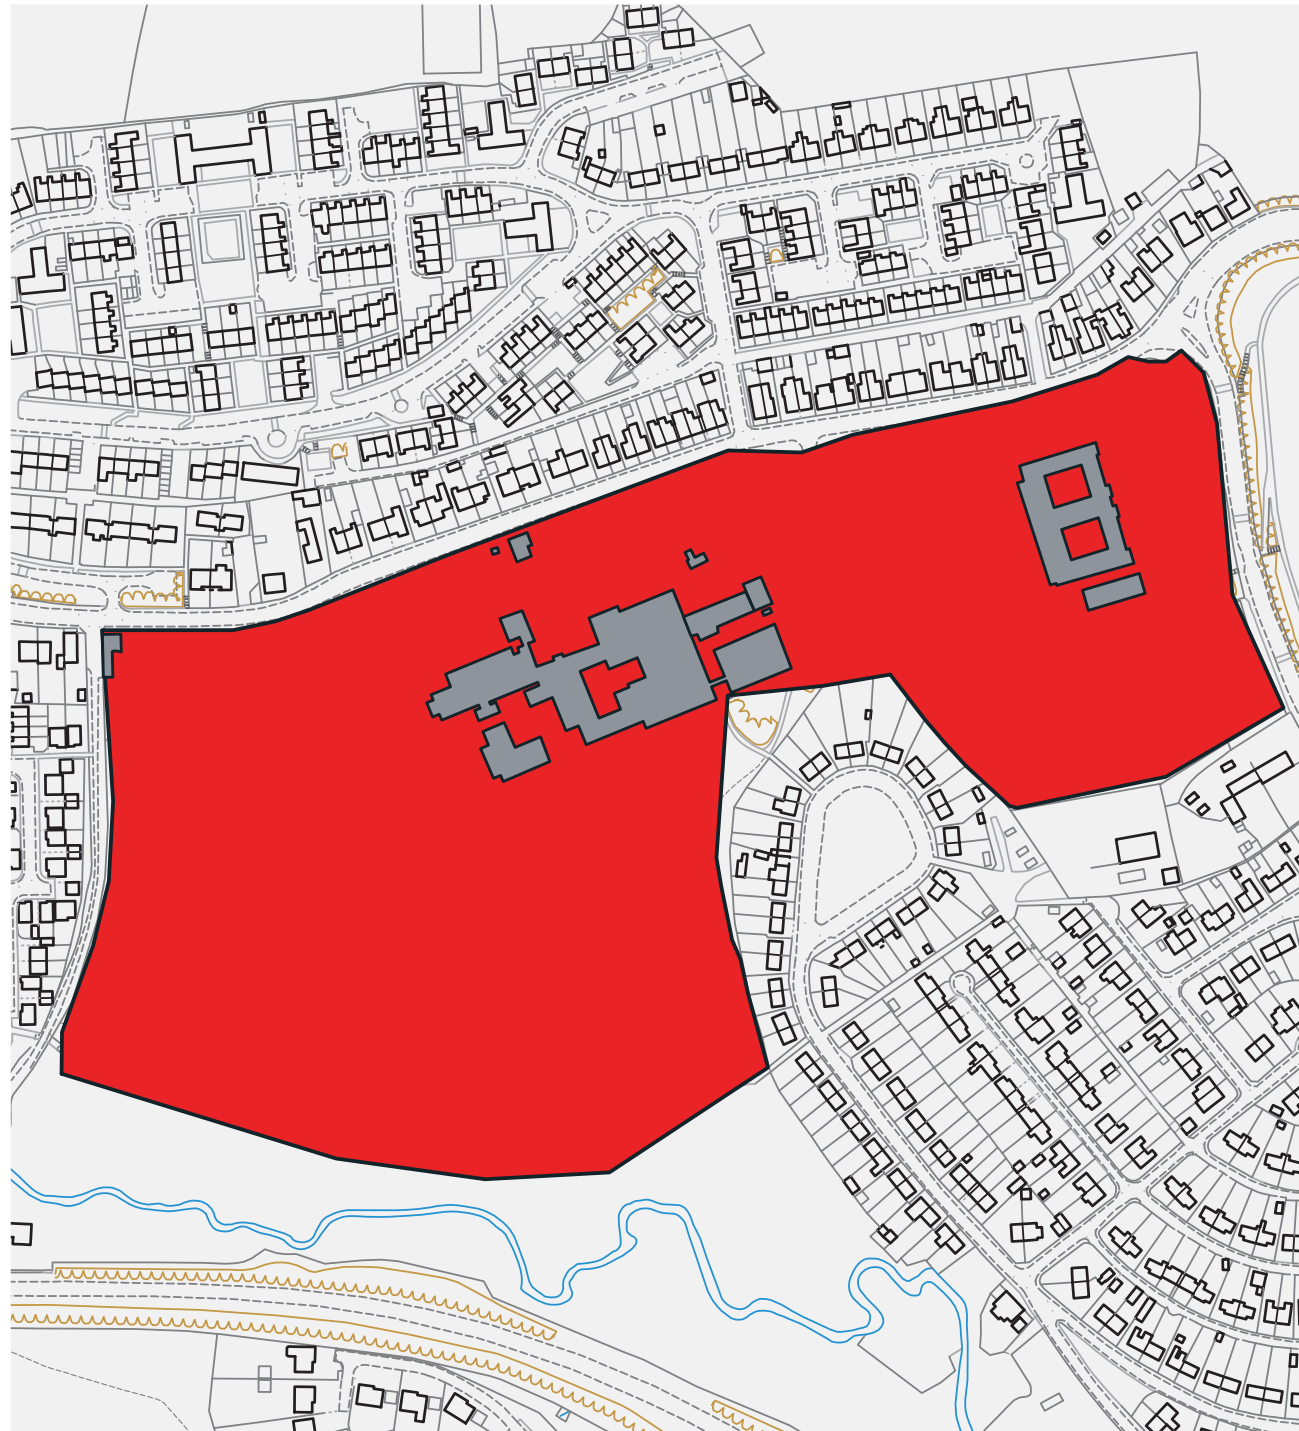

Ysgol Gymuned Tonyrefail Tonyrefail Community School

RHONDDA CYNON TAF

Hysbysiad Cyfreithiol / Legal Notice

RHONDDA CYNON TAF

GORCHYMYN DIOGELU MANNAU CYHOEDDUS (RHEOLI CŴN) 2017

DEDDF YMDDYGIAD GWRTHGYMDEITHASOL, TROSEDDU A PHLISMONA 2014

RHONDDA CYNON TAF

PUBLIC SPACES PROTECTION ORDER (DOG CONTROLS) 2017

ANTI-SOCIAL BEHAVIOUR, CRIME AND POLICING ACT 2014

**Chaiff cŵn ddim bod yn yr ardal yma.
O beidio â dilyn y rheolau yma, mae'n bosibl y
cewch chi hysbysiad cosb benodedig o £100.**

**Dogs are not allowed within this area.
Failure to follow these rules may result in a
fixed penalty notice of £100.**

■ Dim Cŵn | No Dogs

Hawlfraint y goron a hawliau cronfa ddata 2016 Arolwg Ordnans 100023458
Crown copyright and database rights 2016 Ordnance Survey 100023458

Am ragor o wybodaeth, ewch i:

<http://fymhethau.rctcbc.gov.uk/fyRhondda.aspx>

For further information, please visit:

<http://my.rctcbc.gov.uk/myRhondda.aspx>