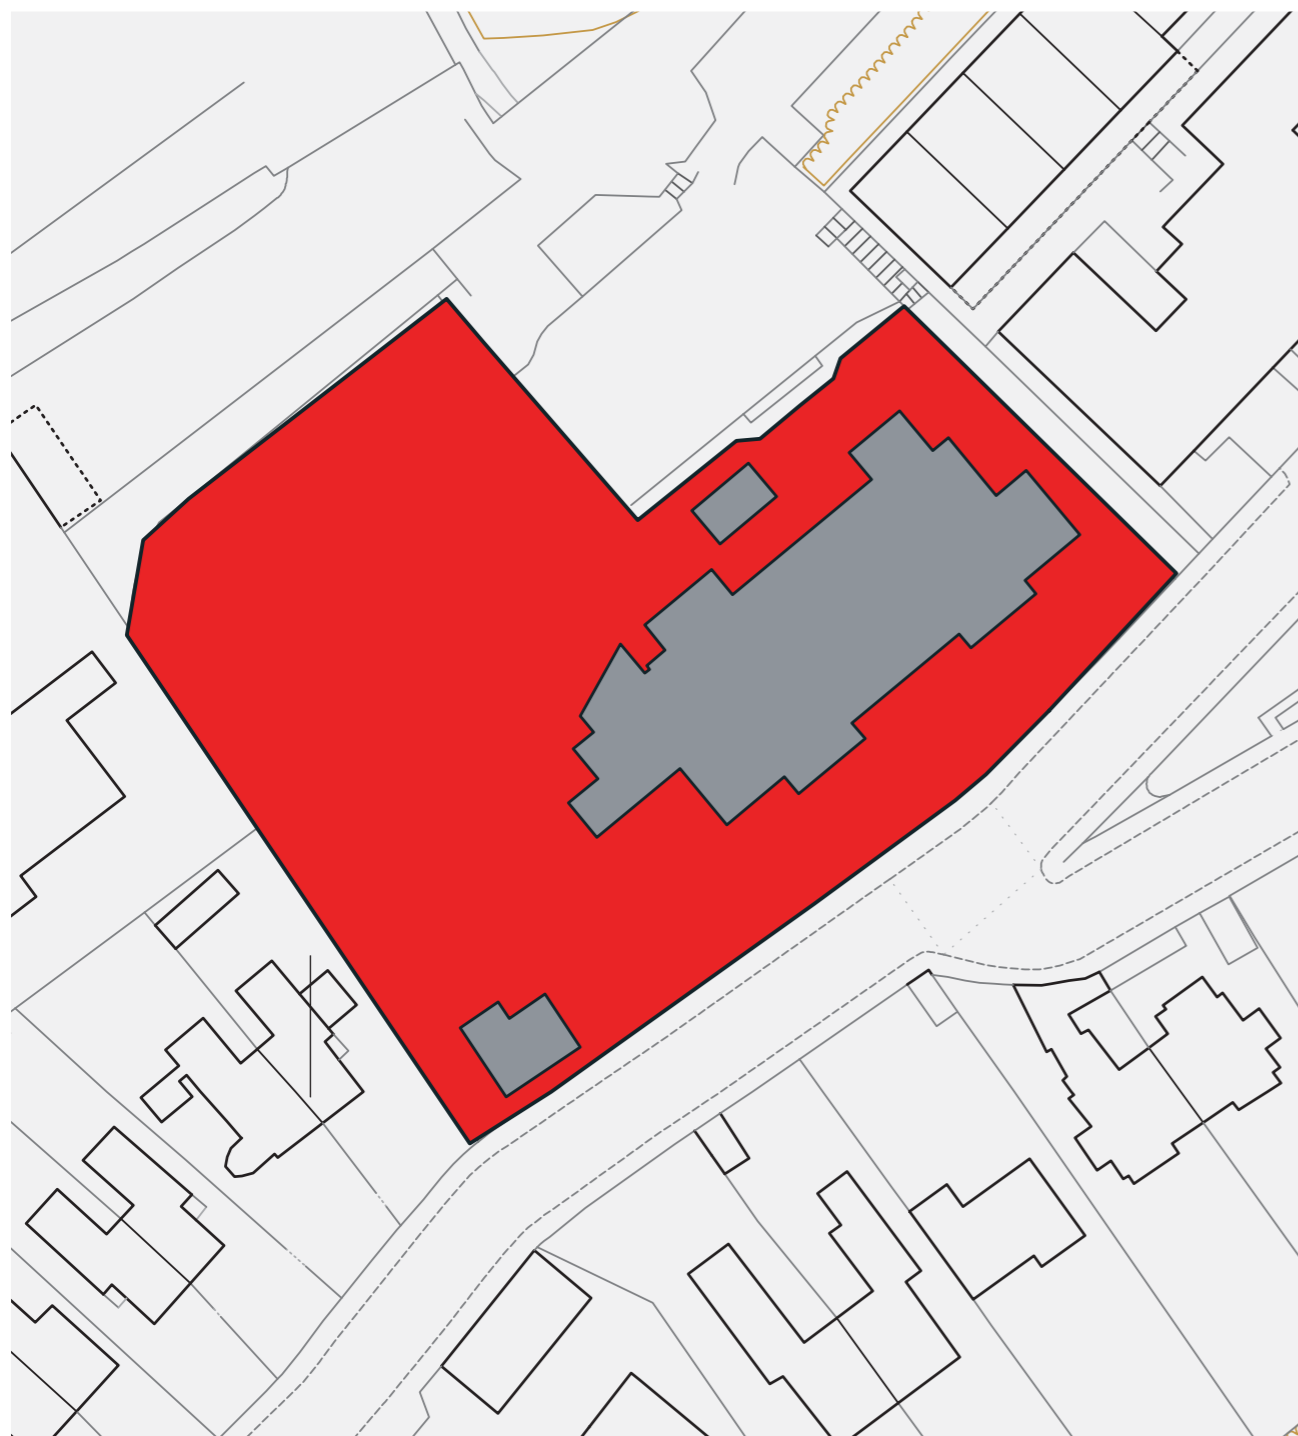

Ysgol Gynradd Coed-y-lan Coed-y-lan Primary School

RHONDDA CYNON TAF

Hysbysiad Cyfreithiol / Legal Notice

RHONDDA CYNON TAF

GORCHYMYN DIOGELU MANNAU CYHOEDDUS (RHEOLI CŴN) 2017

DEDDF YMDDYGIAD GWRTHGYMDEITHASOL, TROSEDDU A PHLISMONA 2014

RHONDDA CYNON TAF

PUBLIC SPACES PROTECTION ORDER (DOG CONTROLS) 2017

ANTI-SOCIAL BEHAVIOUR, CRIME AND POLICING ACT 2014

**Chaiff cŵn ddim bod yn yr ardal yma.
O beidio â dilyn y rheolau yma, mae'n bosibl y
cewch chi hysbysiad cosb benodedig o £100.**

**Dogs are not allowed within this area.
Failure to follow these rules may result in a
fixed penalty notice of £100.**

■ Dim Cŵn | No Dogs

Hawlfraint y goron a hawliau cronfa ddata 2016 Arolwg Ordnans 100023458
Crown copyright and database rights 2016 Ordnance Survey 100023458

Am ragor o wybodaeth, ewch i:

<http://fymhethau.rctcbc.gov.uk/fyRhondda.aspx>

For further information, please visit:

<http://my.rctcbc.gov.uk/myRhondda.aspx>