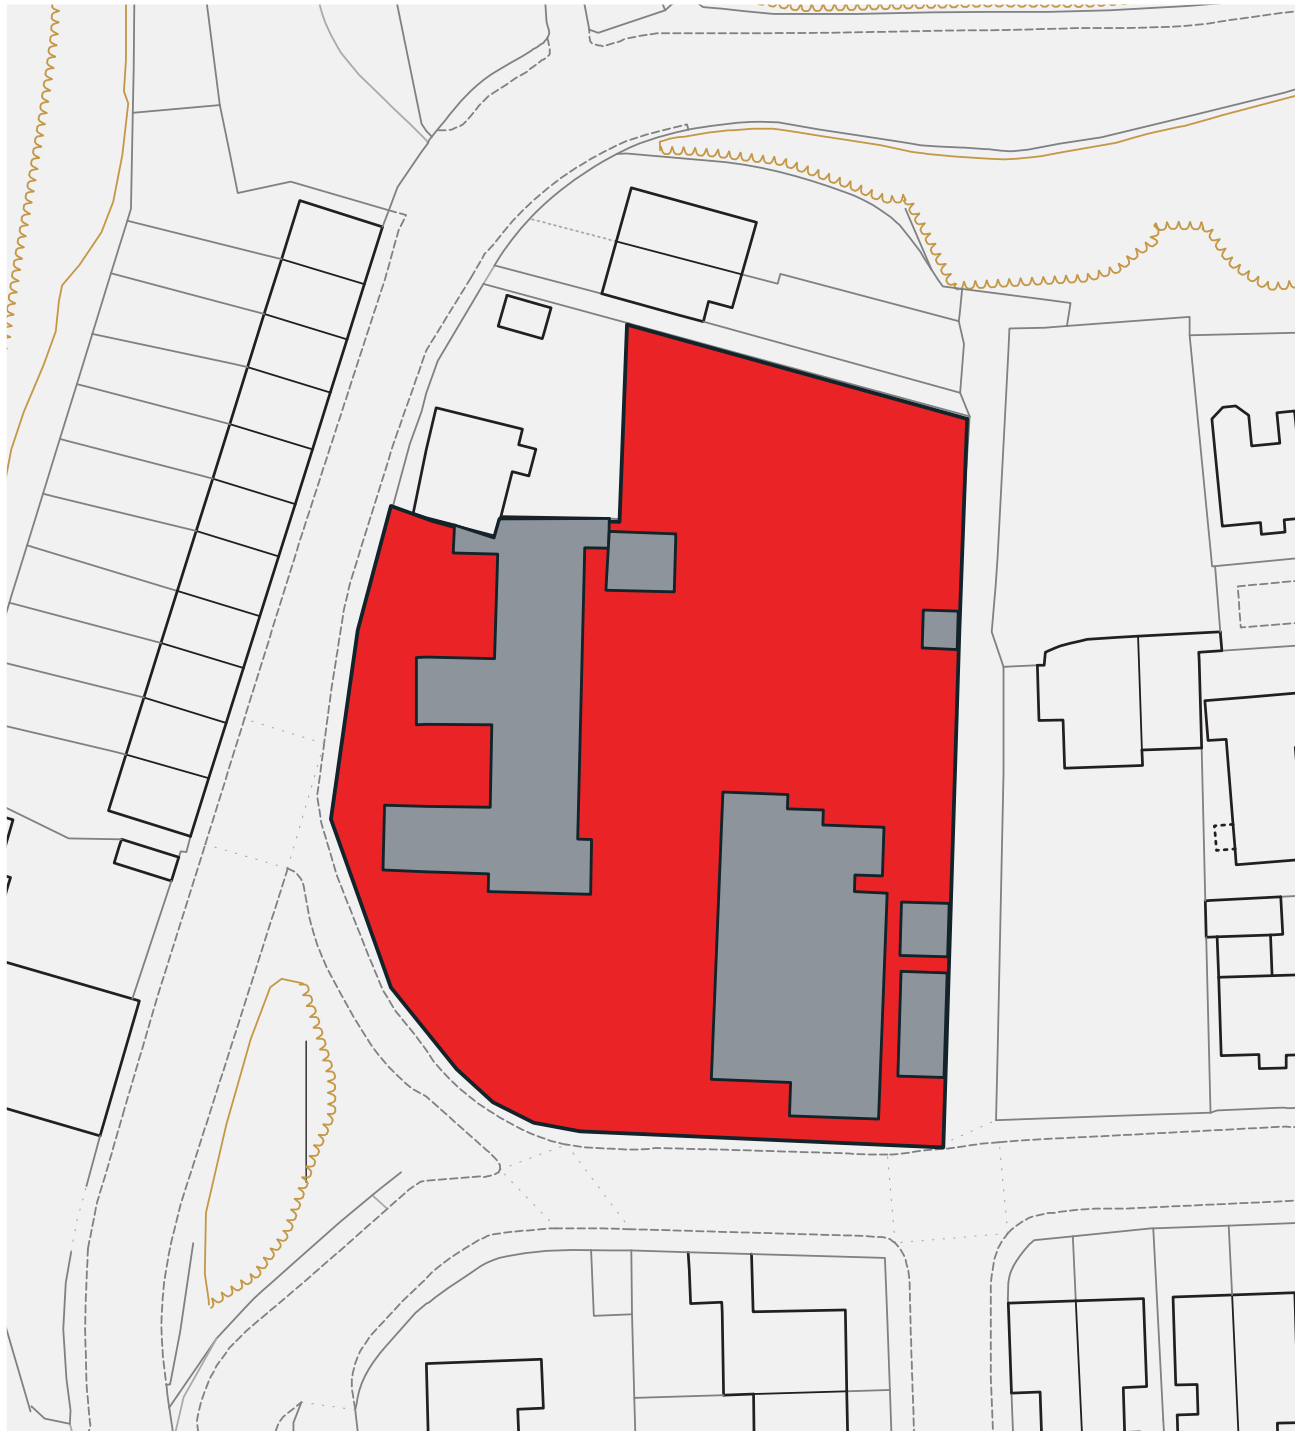

Canolfan Addysg y Tai Tai Education Centre

RHONDDA CYNON TAF

Hysbysiad Cyfreithiol / Legal Notice

RHONDDA CYNON TAF

GORCHYMYN DIOGELU MANNAU CYHOEDDUS (RHEOLI CŴN) 2017

DEDDF YMDDYGIAD GWRTHGYMDEITHASOL, TROSEDDU A PHLISMONA 2014

RHONDDA CYNON TAF

PUBLIC SPACES PROTECTION ORDER (DOG CONTROLS) 2017

ANTI-SOCIAL BEHAVIOUR, CRIME AND POLICING ACT 2014

**Chaiff cŵn ddim bod yn yr ardal yma.
O beidio â dilyn y rheolau yma, mae'n bosibl y
cewch chi hysbysiad cosb benodedig o £100.**

**Dogs are not allowed within this area.
Failure to follow these rules may result in a
fixed penalty notice of £100.**

■ Dim Cŵn | No Dogs

Hawlfraint y goron a hawliau cronfa ddata 2016 Arolwg Ordnans 100023458
Crown copyright and database rights 2016 Ordnance Survey 100023458

Am ragor o wybodaeth, ewch i:

<http://fymhethau.rctcbc.gov.uk/fyRhondda.aspx>

For further information, please visit:

<http://my.rctcbc.gov.uk/myRhondda.aspx>