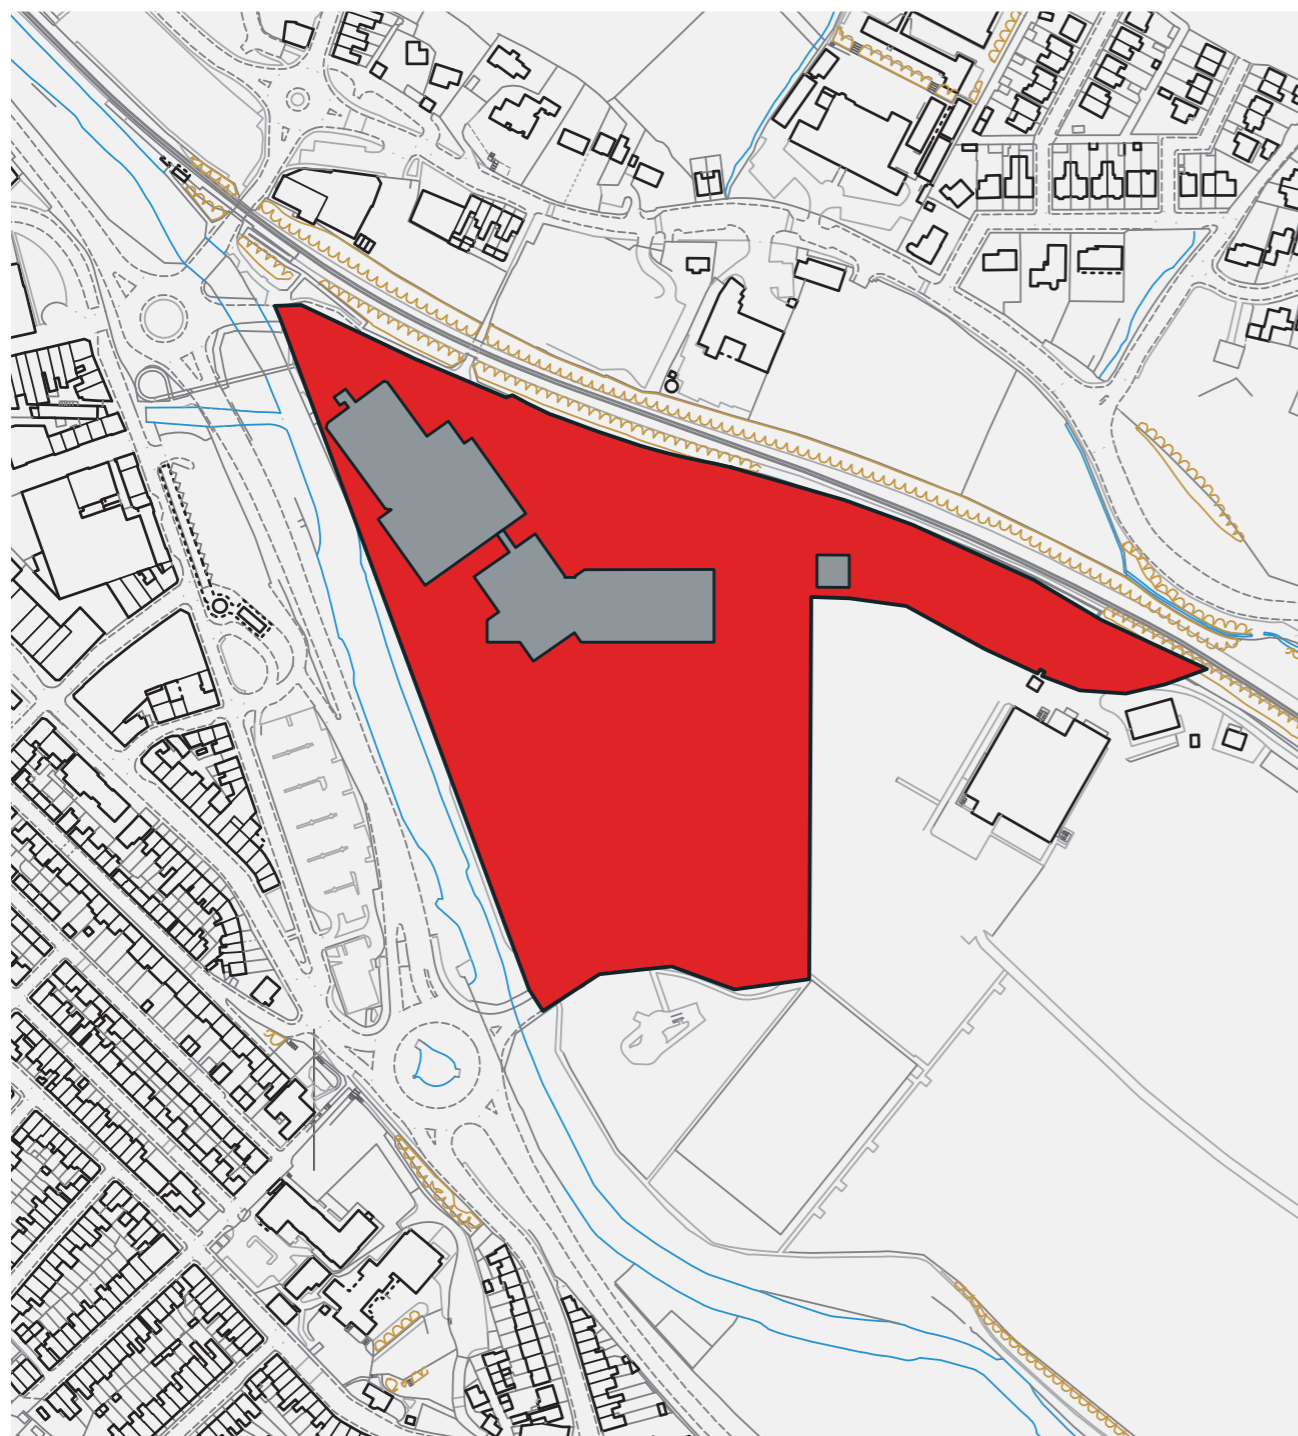

Ysgol Gymuned Aberdâr Aberdare Community School

RHONDDA CYNON TAF

Hysbysiad Cyfreithiol / Legal Notice

RHONDDA CYNON TAF
GORCHYMYN DIOGELU MANNAU CYHOEDDUS (RHEOLI CŴN) 2017
DEDDF YMDDYGIAD GWRTHGYMDEITHASOL, TROSEDDU A PHLISMONA 2014

RHONDDA CYNON TAF
PUBLIC SPACES PROTECTION ORDER (DOG CONTROLS) 2017
ANTI-SOCIAL BEHAVIOUR, CRIME AND POLICING ACT 2014

**Chaiff cŵn ddim bod yn yr ardal yma.
O beidio â dilyn y rheolau yma, mae'n bosibl y
cewch chi hysbysiad cosb benodedig o £100.**

**Dogs are not allowed within this area.
Failure to follow these rules may result in a
fixed penalty notice of £100.**

■ Dim Cŵn | No Dogs

Hawlfraint y goron a hawliau cronfa ddata 2016 Arolwg Ordnans 100023458
Crown copyright and database rights 2016 Ordnance Survey 100023458

Am ragor o wybodaeth, ewch i:
<http://fymhethau.rctcbc.gov.uk/fyRhondda.aspx>

For further information, please visit:
<http://my.rctcbc.gov.uk/myRhondda.aspx>