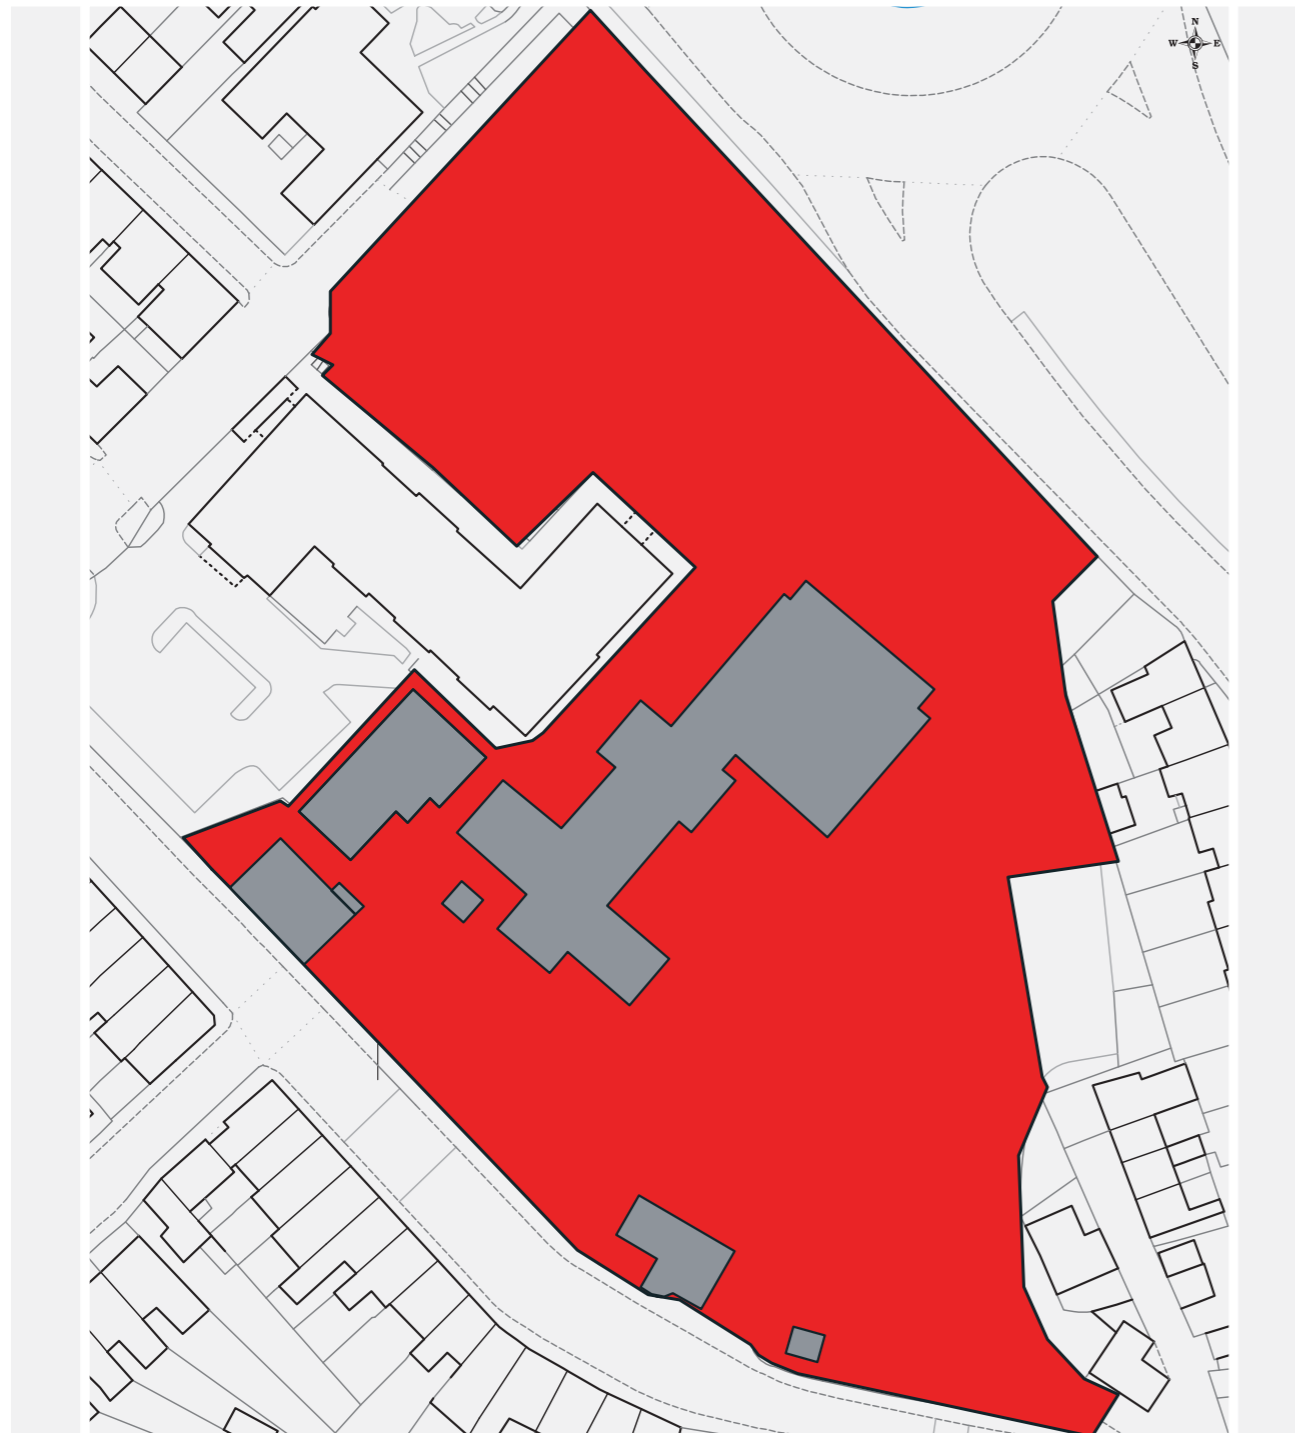

Ysgol Gynradd Tref Aberdâr yr Eglwys yng Nghymru Aberdare Town Church in Wales Primary School

RHONDDA CYNON TAF

Hysbysiad Cyfreithiol / Legal Notice

RHONDDA CYNON TAF

GORCHYMYN DIOGELU MANNAU CYHOEDDUS (RHEOLI CŴN) 2017

DEDDF YMDDYGIAD GWRTHGYMDEITHASOL, TROSEDDU A PHLISMONA 2014

RHONDDA CYNON TAF

PUBLIC SPACES PROTECTION ORDER (DOG CONTROLS) 2017

ANTI-SOCIAL BEHAVIOUR, CRIME AND POLICING ACT 2014

**Chaiff cŵn ddim bod yn yr ardal yma.
O beidio â dilyn y rheolau yma, mae'n bosibl y
cewch chi hysbysiad cosb benodedig o £100.**

**Dogs are not allowed within this area.
Failure to follow these rules may result in a
fixed penalty notice of £100.**

■ Dim Cŵn | No Dogs

Hawlfraint y goron a hawliau cronfa ddata 2016 Arolwg Ordnans 100023458
Crown copyright and database rights 2016 Ordnance Survey 100023458

Am ragor o wybodaeth, ewch i:

<http://fymhethau.rctcbc.gov.uk/fyRhondda.aspx>

For further information, please visit:

<http://my.rctcbc.gov.uk/myRhondda.aspx>