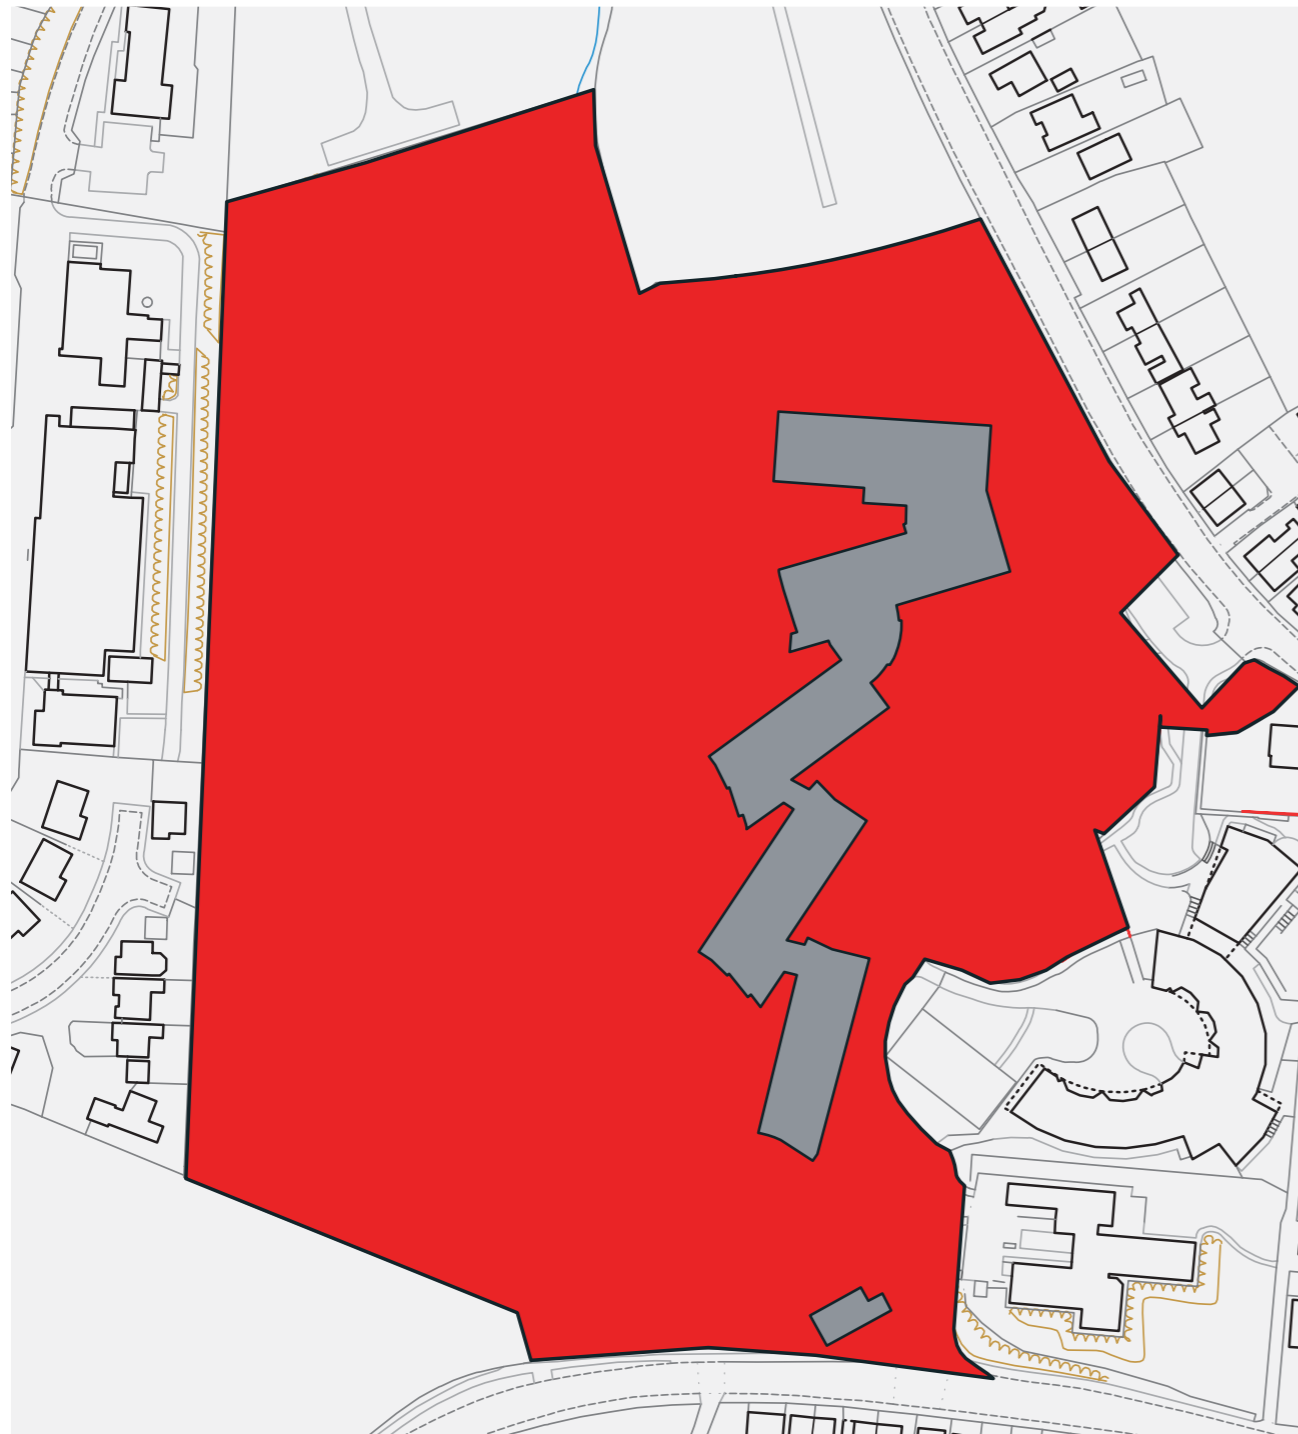

Ysgol Gyfun Garth Olwg

RHONDDA CYNON TAF

Hysbysiad Cyfreithiol / Legal Notice

RHONDDA CYNON TAF

GORCHYMYN DIOGELU MANNAU CYHOEDDUS (RHEOLI CŴN) 2017

DEDDF YMDDYGIAD GWRTHGYMDEITHASOL, TROSEDDU A PHLISMONA 2014

RHONDDA CYNON TAF

PUBLIC SPACES PROTECTION ORDER (DOG CONTROLS) 2017

ANTI-SOCIAL BEHAVIOUR, CRIME AND POLICING ACT 2014

**Chaiff cŵn ddim bod yn yr ardal yma.
O beidio â dilyn y rheolau yma, mae'n bosibl y
cewch chi hysbysiad cosb benodedig o £100.**

**Dogs are not allowed within this area.
Failure to follow these rules may result in a
fixed penalty notice of £100.**

■ Dim Cŵn | No Dogs

Hawlfraint y goron a hawliau cronfa ddata 2016 Arolwg Ordnans 100023458
Crown copyright and database rights 2016 Ordnance Survey 100023458

Am ragor o wybodaeth, ewch i:

<http://fymhethau.rctcbc.gov.uk/fyRhondda.aspx>

For further information, please visit:

<http://my.rctcbc.gov.uk/myRhondda.aspx>