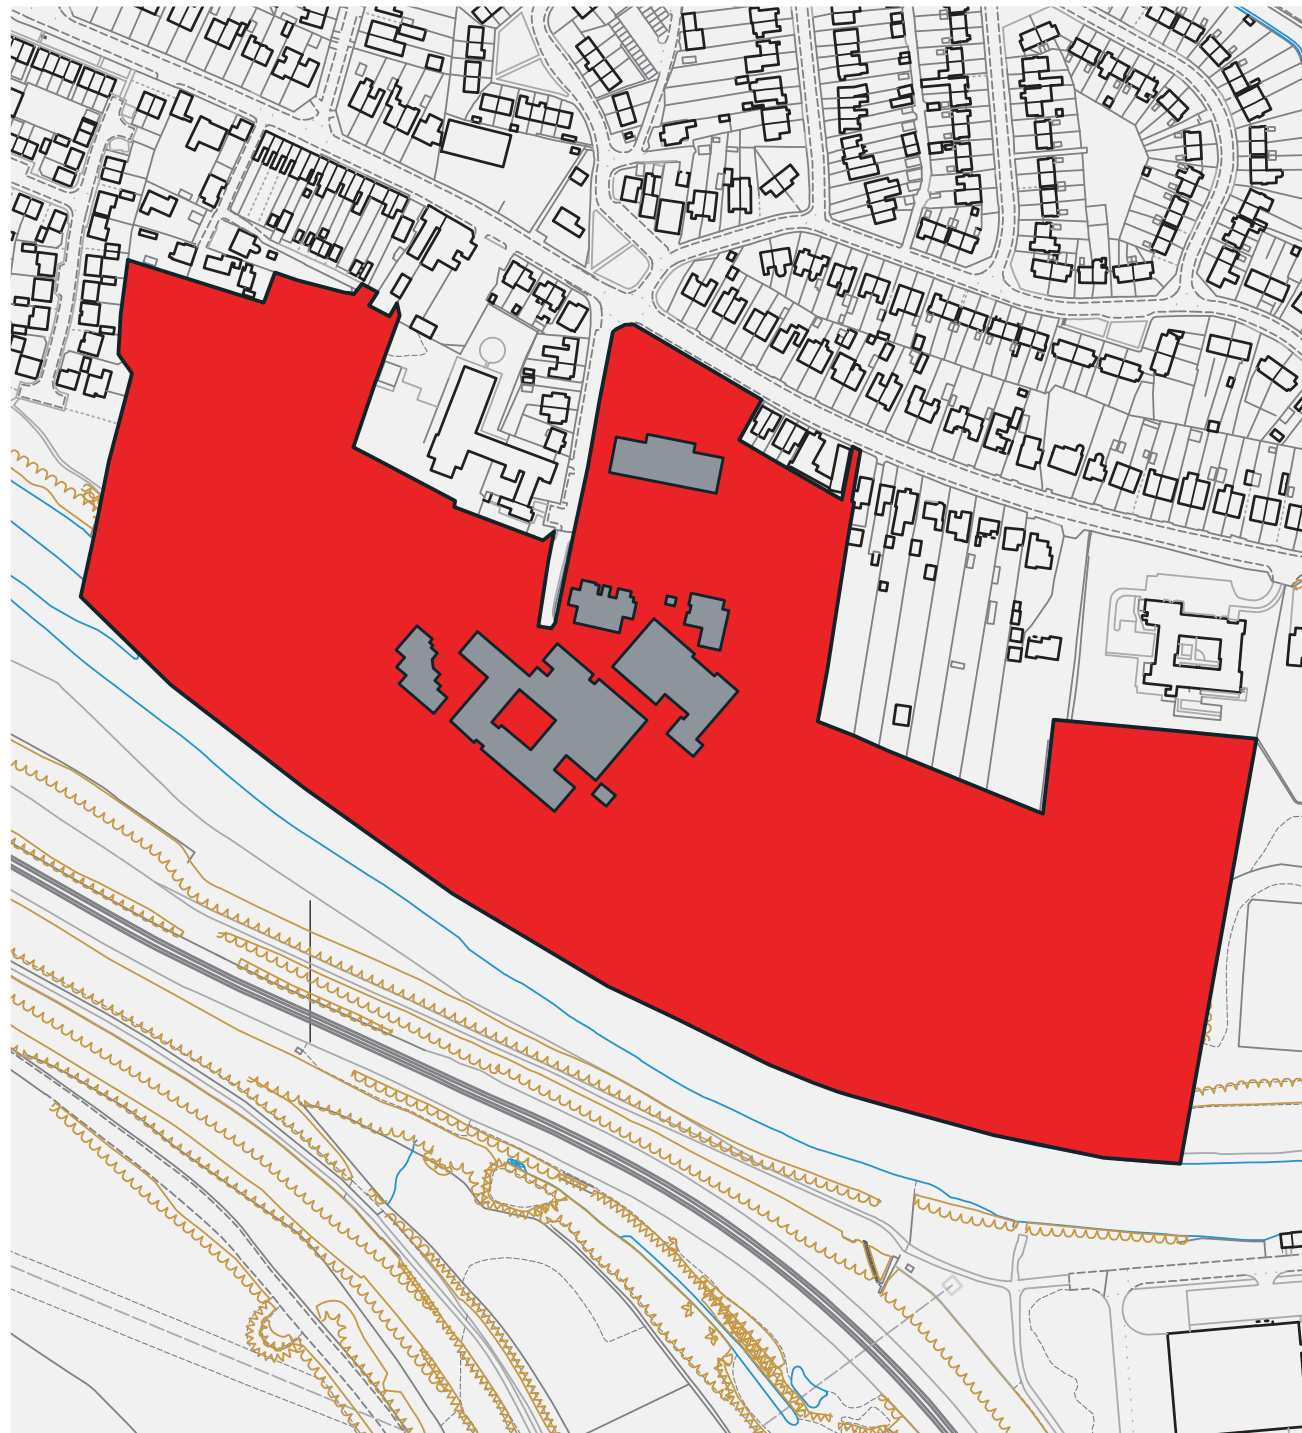

Ysgol Uwchradd y Ddraenen Wen Hawthorn High School

RHONDDA CYNON TAF

Hysbysiad Cyfreithiol / Legal Notice

RHONDDA CYNON TAF
GORCHYMYN DIOGELU MANNAU CYHOEDDUS (RHEOLI CŴN) 2017
DEDDF YMDDYGIAD GWRTHGYMDEITHASOL, TROSEDDU A PHLISMONA 2014

RHONDDA CYNON TAF
PUBLIC SPACES PROTECTION ORDER (DOG CONTROLS) 2017
ANTI-SOCIAL BEHAVIOUR, CRIME AND POLICING ACT 2014

**Chaiff cŵn ddim bod yn yr ardal yma.
O beidio â dilyn y rheolau yma, mae'n bosibl y
cewch chi hysbysiad cosb benodedig o £100.**

**Dogs are not allowed within this area.
Failure to follow these rules may result in a
fixed penalty notice of £100.**

■ Dim Cŵn | No Dogs

Hawlfraint y goron a hawliau cronfa ddata 2016 Arolwg Ordnans 100023458
Crown copyright and database rights 2016 Ordnance Survey 100023458

Am ragor o wybodaeth, ewch i:
<http://fymhethau.rctcbc.gov.uk/fyRhondda.aspx>

For further information, please visit:
<http://my.rctcbc.gov.uk/myRhondda.aspx>