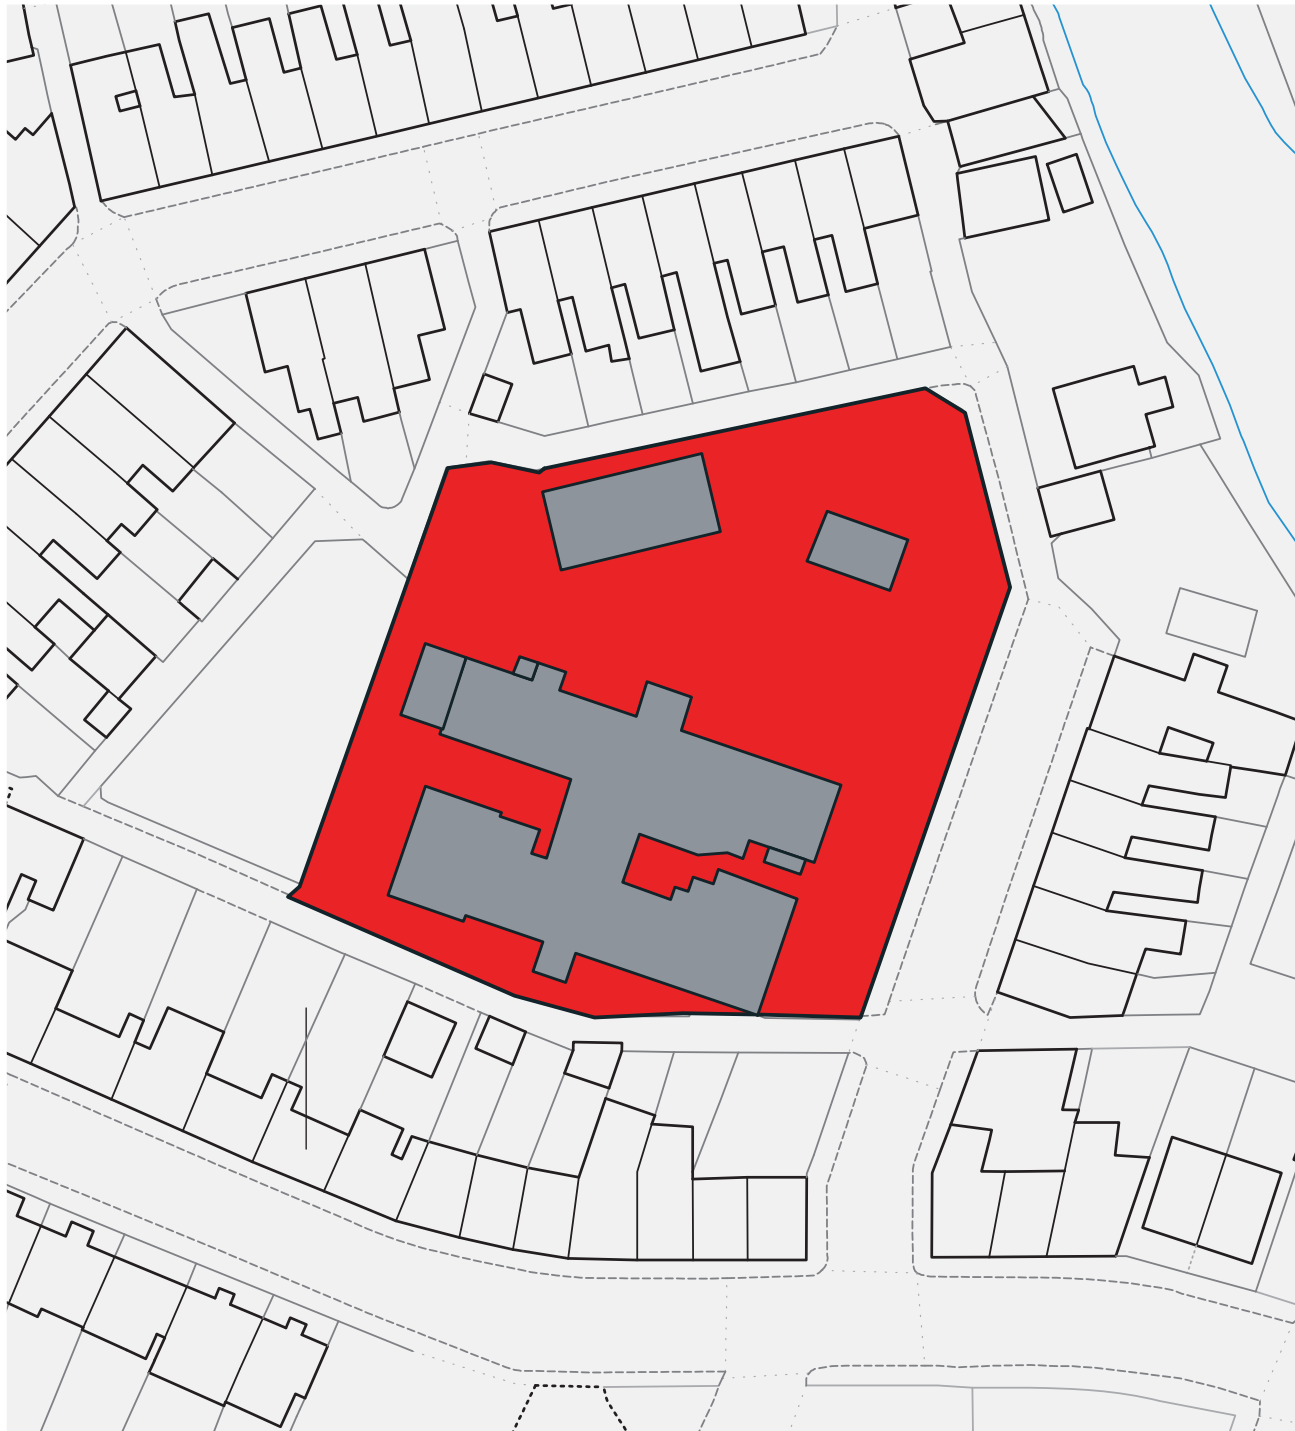

Ysgol Babanod Tonpentre Ton Pentre Infants School

RHONDDA CYNON TAF

Hysbysiad Cyfreithiol / Legal Notice

RHONDDA CYNON TAF

GORCHYMYN DIOGELU MANNAU CYHOEDDUS (RHEOLI CŴN) 2017

DEDDF YMDDYGIAD GWRTHGYMDEITHASOL, TROSEDDU A PHLISMONA 2014

RHONDDA CYNON TAF

PUBLIC SPACES PROTECTION ORDER (DOG CONTROLS) 2017

ANTI-SOCIAL BEHAVIOUR, CRIME AND POLICING ACT 2014

**Chaiff cŵn ddim bod yn yr ardal yma.
O beidio â dilyn y rheolau yma, mae'n bosibl y
cewch chi hysbysiad cosb benodedig o £100.**

**Dogs are not allowed within this area.
Failure to follow these rules may result in a
fixed penalty notice of £100.**

■ Dim Cŵn | No Dogs

Hawlfraint y goron a hawliau cronfa ddata 2016 Arolwg Ordnans 100023458
Crown copyright and database rights 2016 Ordnance Survey 100023458

Am ragor o wybodaeth, ewch i:

<http://fymhethau.rctcbc.gov.uk/fyRhondda.aspx>

For further information, please visit:

<http://my.rctcbc.gov.uk/myRhondda.aspx>