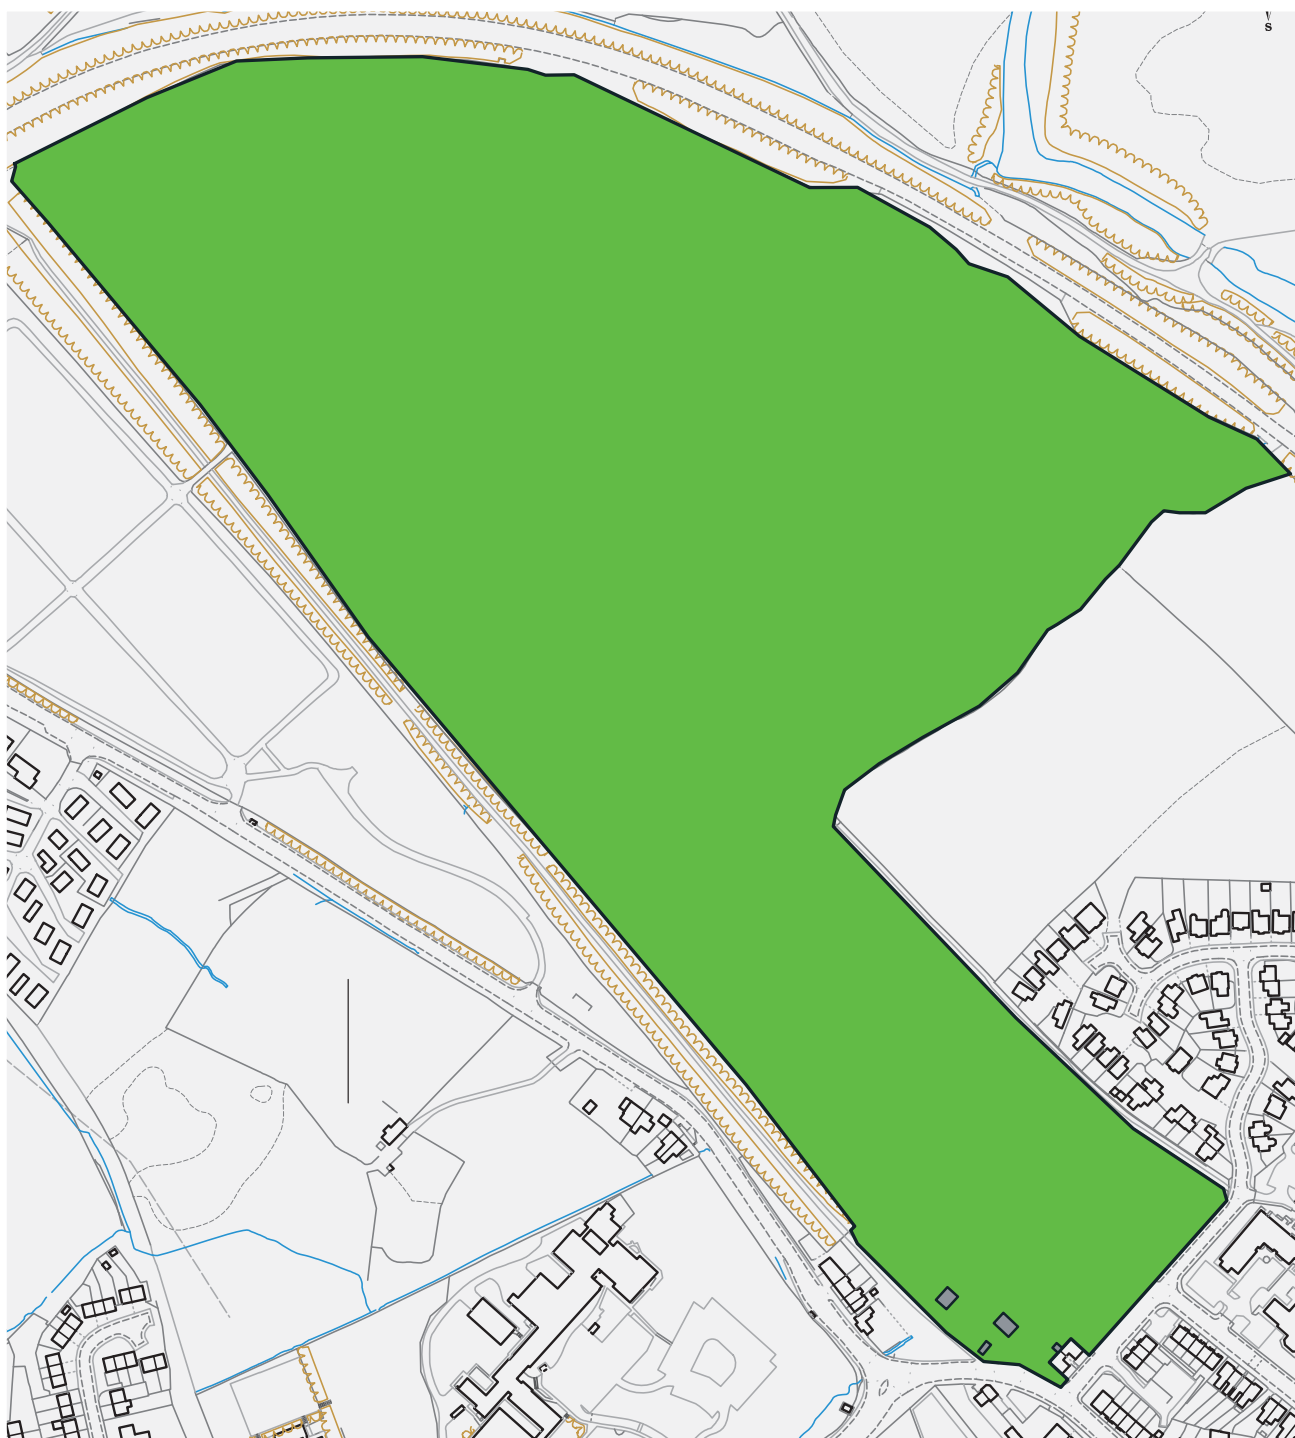

Mynwent Aberdâr Aberdare Cemetery

RHONDDA CYNON TAF

Hysbysiad Cyfreithiol / Legal Notice

RHONDDA CYNON TAF
GORCHYMYN DIOGELU MANNAU CYHOEDDUS (RHEOLI CŴN) 2017
DEDDF YMDDYGIAD GWRTHGYMDEITHASOL, TROSEDDU A PHLISMONA 2014

RHONDDA CYNON TAF
PUBLIC SPACES PROTECTION ORDER (DOG CONTROLS) 2017
ANTI-SOCIAL BEHAVIOUR, CRIME AND POLICING ACT 2014

Mae croeso i gŵn yn y Fynwent ond rhaid i chi godi baw eich ci ar ei ôl a chadw'ch ci o dan reolaeth ar bob adeg.

Dilynwch y rheolau syml yma er budd pawb sy'n defnyddio'r Fynwent yma.

1. Rhaid cadw cŵn ar dennyn ar bob adeg tra'ch bod chi yn y Fynwent.
2. Codwch faw eich ci ar unwaith a rhoi'r baw yn y biniau gwastraff sydd ar gael.
3. Gofalwch fod bagiau cario'r baw ci gyda chi.
4. Os bydd swyddog o'r Cyngor neu'r Heddlu yn gofyn i chi roi'ch ci ar dennyn, gwnewch hynny ar unwaith.

O beidio â dilyn y rheolau yma, mae'n bosibl y cewch chi hysbysiad cosb benodedig o £100.

Dogs are allowed in the Cemetery but you must clean up after your dog and keep your dog under control at all times.

Please follow these simple rules for the benefit of everyone who uses this Cemetery.

1. Dogs must be kept on a lead at all times while in the Cemetery.
2. Clean up after your dog immediately and dispose of the mess in the waste bins provided.
3. Always carry waste bags for your dog's mess.
4. If a Council or Police officer asks you to put your dog on a lead, please do so immediately.

Failure to follow these rules may result in a fixed penalty notice of £100.

Cŵn O Dan Reolaeth | Dogs Under Control

Hawlfraint y goron a hawliau cronfa ddata 2016 Arolwg Ordnans 100023458
Crown copyright and database rights 2016 Ordnance Survey 100023458

Am ragor o wybodaeth, ewch i:
<http://fymhethau.rctcbc.gov.uk/fyRhondda.aspx>

For further information, please visit:
<http://my.rctcbc.gov.uk/myRhondda.aspx>