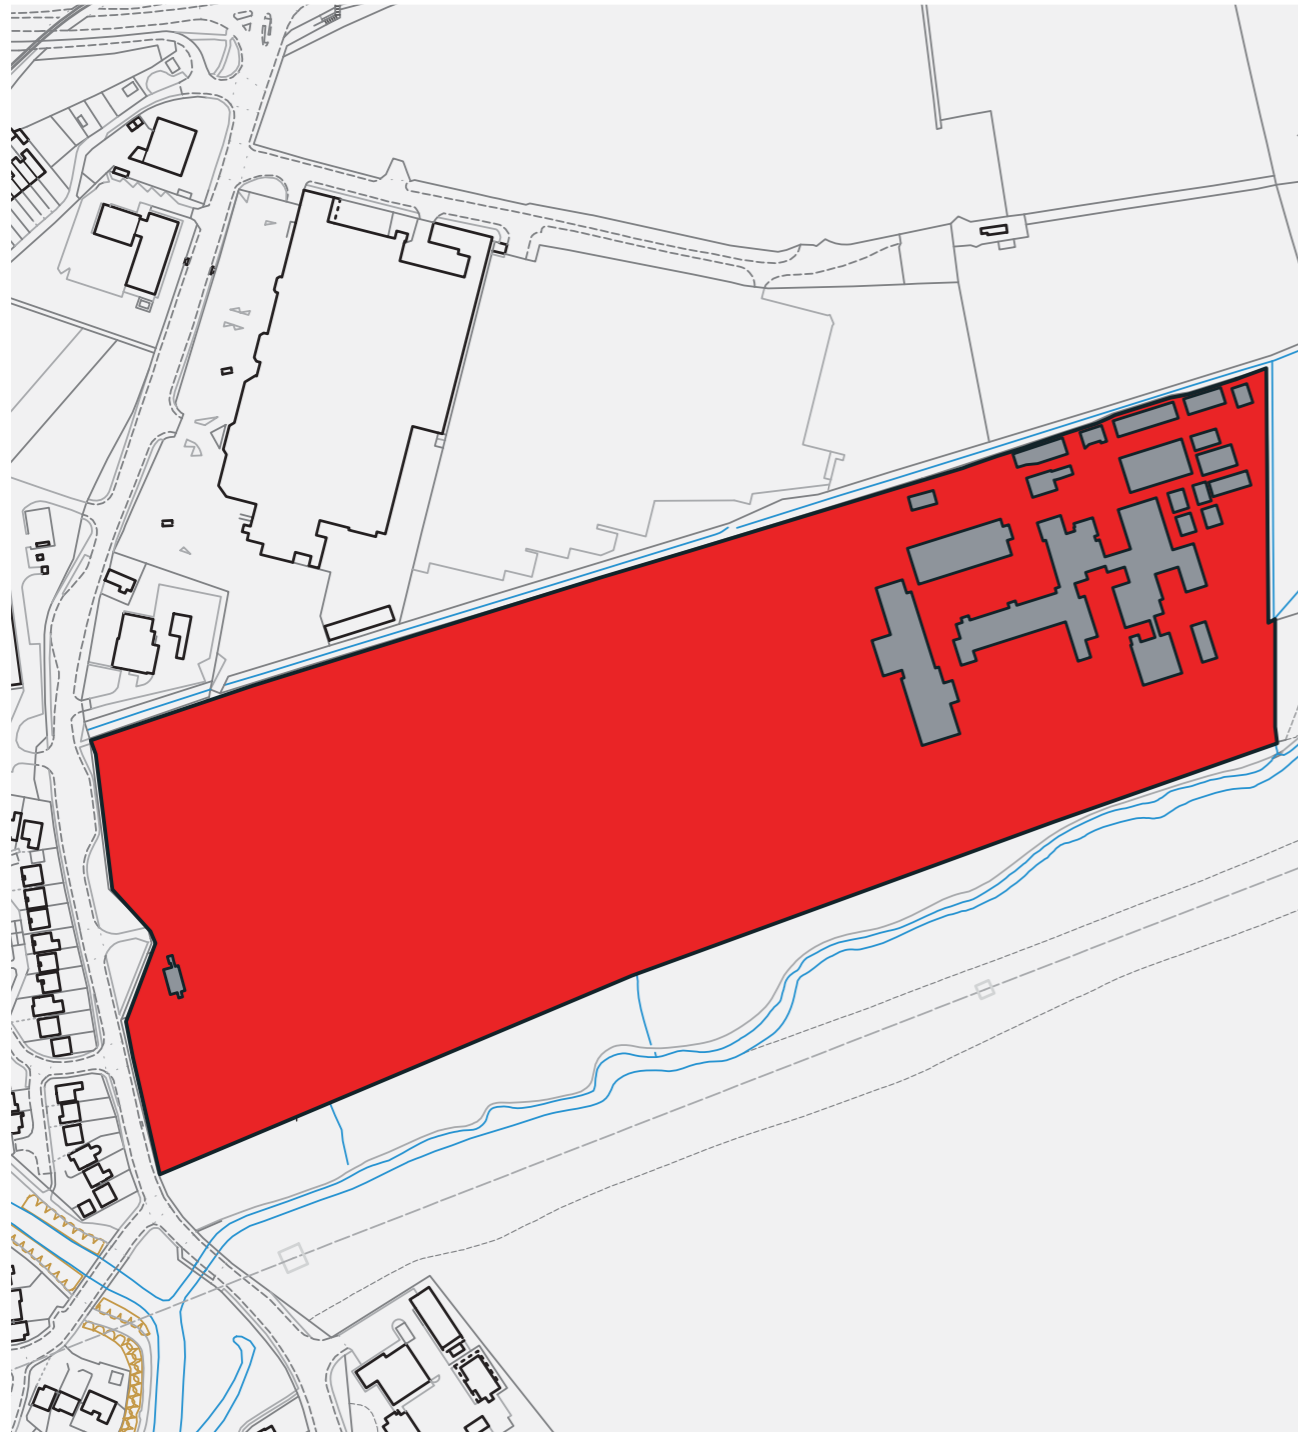

Ysgol Gyfun y Pant Y Pant Comprehensive School

RHONDDA CYNON TAF

Hysbysiad Cyfreithiol / Legal Notice

RHONDDA CYNON TAF

GORCHYMYN DIOGELU MANNAU CYHOEDDUS (RHEOLI CŴN) 2017

DEDDF YMDYGIAD GWRTHGYMDEITHASOL, TROSEDDU A PHLISMONA 2014

RHONDDA CYNON TAF

PUBLIC SPACES PROTECTION ORDER (DOG CONTROLS) 2017

ANTI-SOCIAL BEHAVIOUR, CRIME AND POLICING ACT 2014

**Chaiff cŵn ddim bod yn yr ardal yma.
O beidio â dilyn y rheolau yma, mae'n bosibl y
cewch chi hysbysiad cosb benodedig o £100.**

**Dogs are not allowed within this area.
Failure to follow these rules may result in a
fixed penalty notice of £100.**

■ Dim Cŵn | No Dogs

Hawlfraint y goron a hawliau cronfa ddata 2016 Arolwg Ordnans 100023458
Crown copyright and database rights 2016 Ordnance Survey 100023458

Am ragor o wybodaeth, ewch i:

<http://fymhethau.rctcbc.gov.uk/fyRhondda.aspx>

For further information, please visit:

<http://my.rctcbc.gov.uk/myRhondda.aspx>