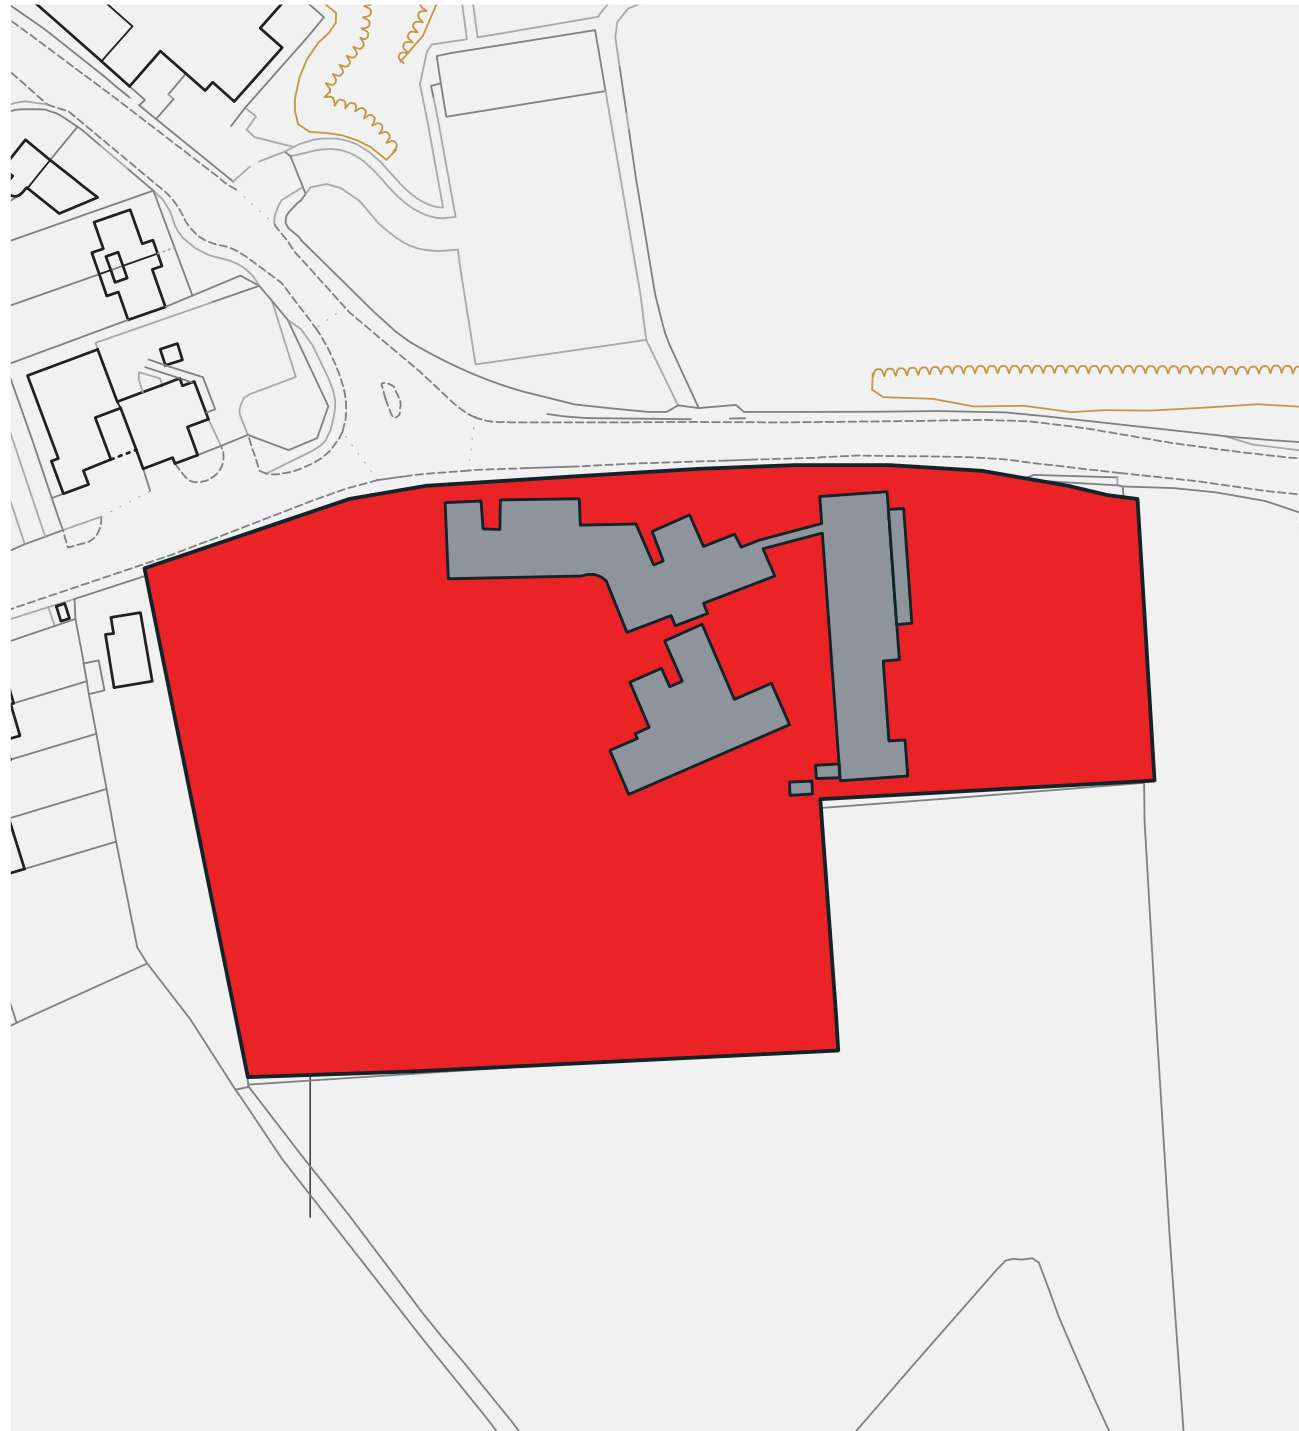

Ysgol Gynradd Gymuned Hendreforgan Hendreforgan Community Primary School

RHONDDA CYNON TAF

Hysbysiad Cyfreithiol / Legal Notice

RHONDDA CYNON TAF

GORCHYMYN DIOGELU MANNAU CYHOEDDUS (RHEOLI CŴN) 2017

DEDDF YMDDYGIAD GWRTHGYMDEITHASOL, TROSEDDU A PHLISMONA 2014

RHONDDA CYNON TAF

PUBLIC SPACES PROTECTION ORDER (DOG CONTROLS) 2017

ANTI-SOCIAL BEHAVIOUR, CRIME AND POLICING ACT 2014

**Chaiff cŵn ddim bod yn yr ardal yma.
O beidio â dilyn y rheolau yma, mae'n bosibl y
cewch chi hysbysiad cosb benodedig o £100.**

**Dogs are not allowed within this area.
Failure to follow these rules may result in a
fixed penalty notice of £100.**

■ Dim Cŵn | No Dogs

Hawlfraint y goron a hawliau cronfa ddata 2016 Arolwg Ordnans 100023458
Crown copyright and database rights 2016 Ordnance Survey 100023458

Am ragor o wybodaeth, ewch i:

<http://fymhethau.rctcbc.gov.uk/fyRhondda.aspx>

For further information, please visit:

<http://my.rctcbc.gov.uk/myRhondda.aspx>