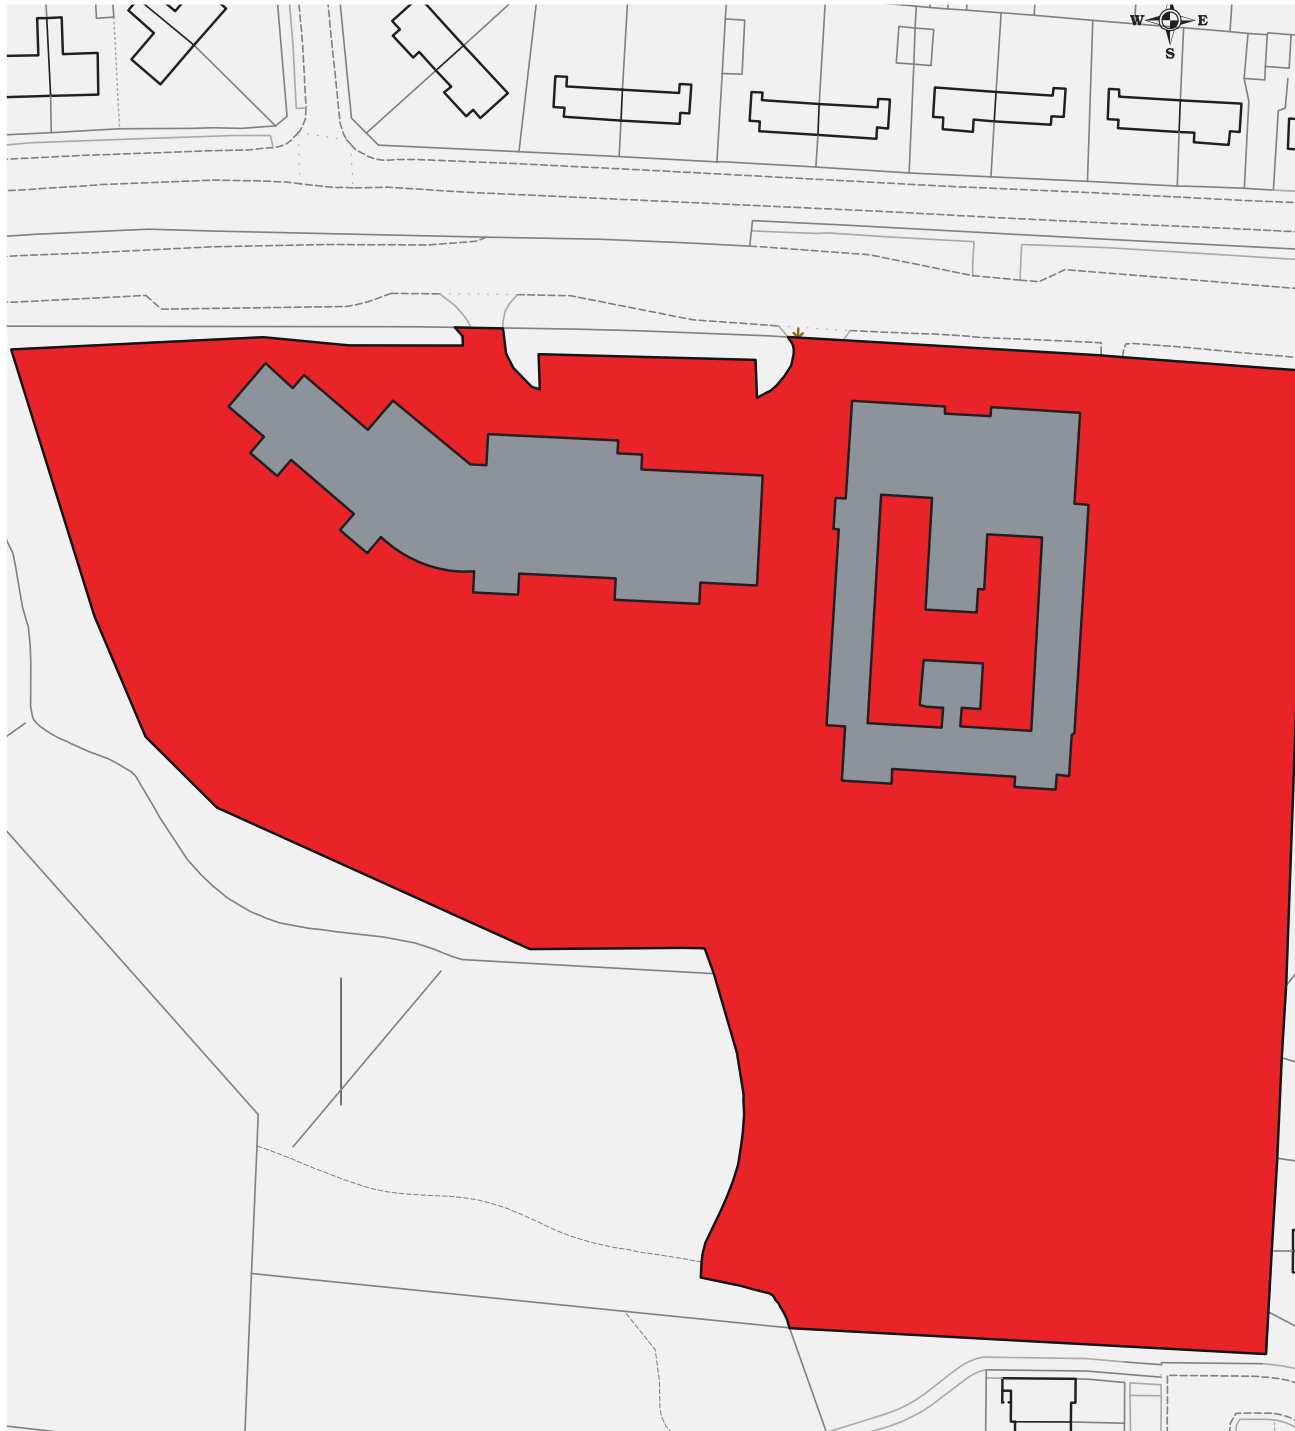

Ysgol Gynradd Dolau Dolau Primary School

RHONDDA CYNON TAF

Hysbysiad Cyfreithiol / Legal Notice

RHONDDA CYNON TAF
GORCHYMYN DIOGELU MANNAU CYHOEDDUS (RHEOLI CŴN) 2017
DEDDF YMDDYGIAD GWRTHGYMDEITHASOL, TROSEDDU A PHLISMONA 2014

RHONDDA CYNON TAF
PUBLIC SPACES PROTECTION ORDER (DOG CONTROLS) 2017
ANTI-SOCIAL BEHAVIOUR, CRIME AND POLICING ACT 2014

**Chaiff cŵn ddim bod yn yr ardal yma.
O beidio â dilyn y rheolau yma, mae'n bosibl y
cewch chi hysbysiad cosb benodedig o £100.**

**Dogs are not allowed within this area.
Failure to follow these rules may result in a
fixed penalty notice of £100.**

■ Dim Cŵn | No Dogs

Hawlfraint y goron a hawliau cronfa ddata 2016 Arolwg Ordnans 100023458
Crown copyright and database rights 2016 Ordnance Survey 100023458

Am ragor o wybodaeth, ewch i:
<http://fymhethau.rctcbc.gov.uk/fyRhondda.aspx>

For further information, please visit:
<http://my.rctcbc.gov.uk/myRhondda.aspx>