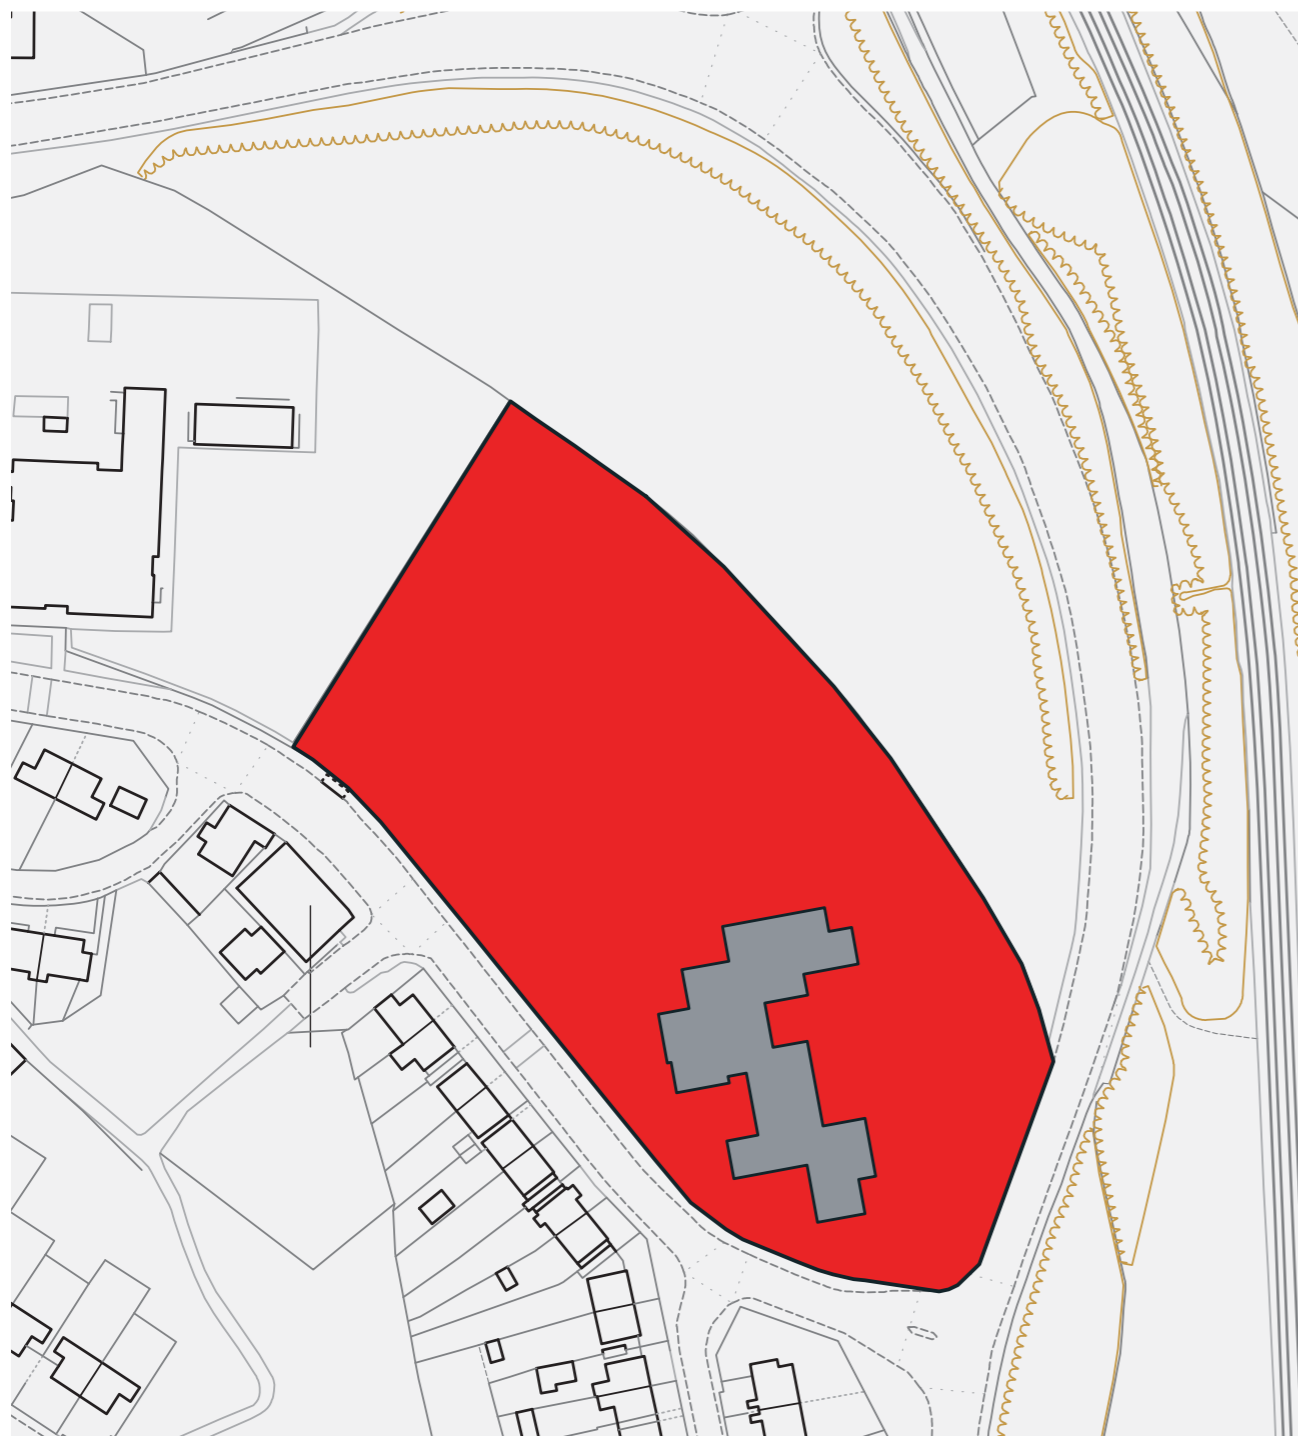

Ysgol Gynradd Craig-yr-hesg Craig yr Hesg Primary School

RHONDDA CYNON TAF

Hysbysiad Cyfreithiol / Legal Notice

RHONDDA CYNON TAF

GORCHYMYN DIOGELU MANNAU CYHOEDDUS (RHEOLI CŴN) 2017

DEDDF YMDDYGIAD GWRTHGYMDEITHASOL, TROSEDDU A PHLISMONA 2014

RHONDDA CYNON TAF

PUBLIC SPACES PROTECTION ORDER (DOG CONTROLS) 2017

ANTI-SOCIAL BEHAVIOUR, CRIME AND POLICING ACT 2014

**Chaiff cŵn ddim bod yn yr ardal yma.
O beidio â dilyn y rheolau yma, mae'n bosibl y
cewch chi hysbysiad cosb benodedig o £100.**

**Dogs are not allowed within this area.
Failure to follow these rules may result in a
fixed penalty notice of £100.**

■ Dim Cŵn | No Dogs

Hawlfraint y goron a hawliau cronfa ddata 2016 Arolwg Ordnans 100023458
Crown copyright and database rights 2016 Ordnance Survey 100023458

Am ragor o wybodaeth, ewch i:

<http://fymhethau.rctcbc.gov.uk/fyRhondda.aspx>

For further information, please visit:

<http://my.rctcbc.gov.uk/myRhondda.aspx>