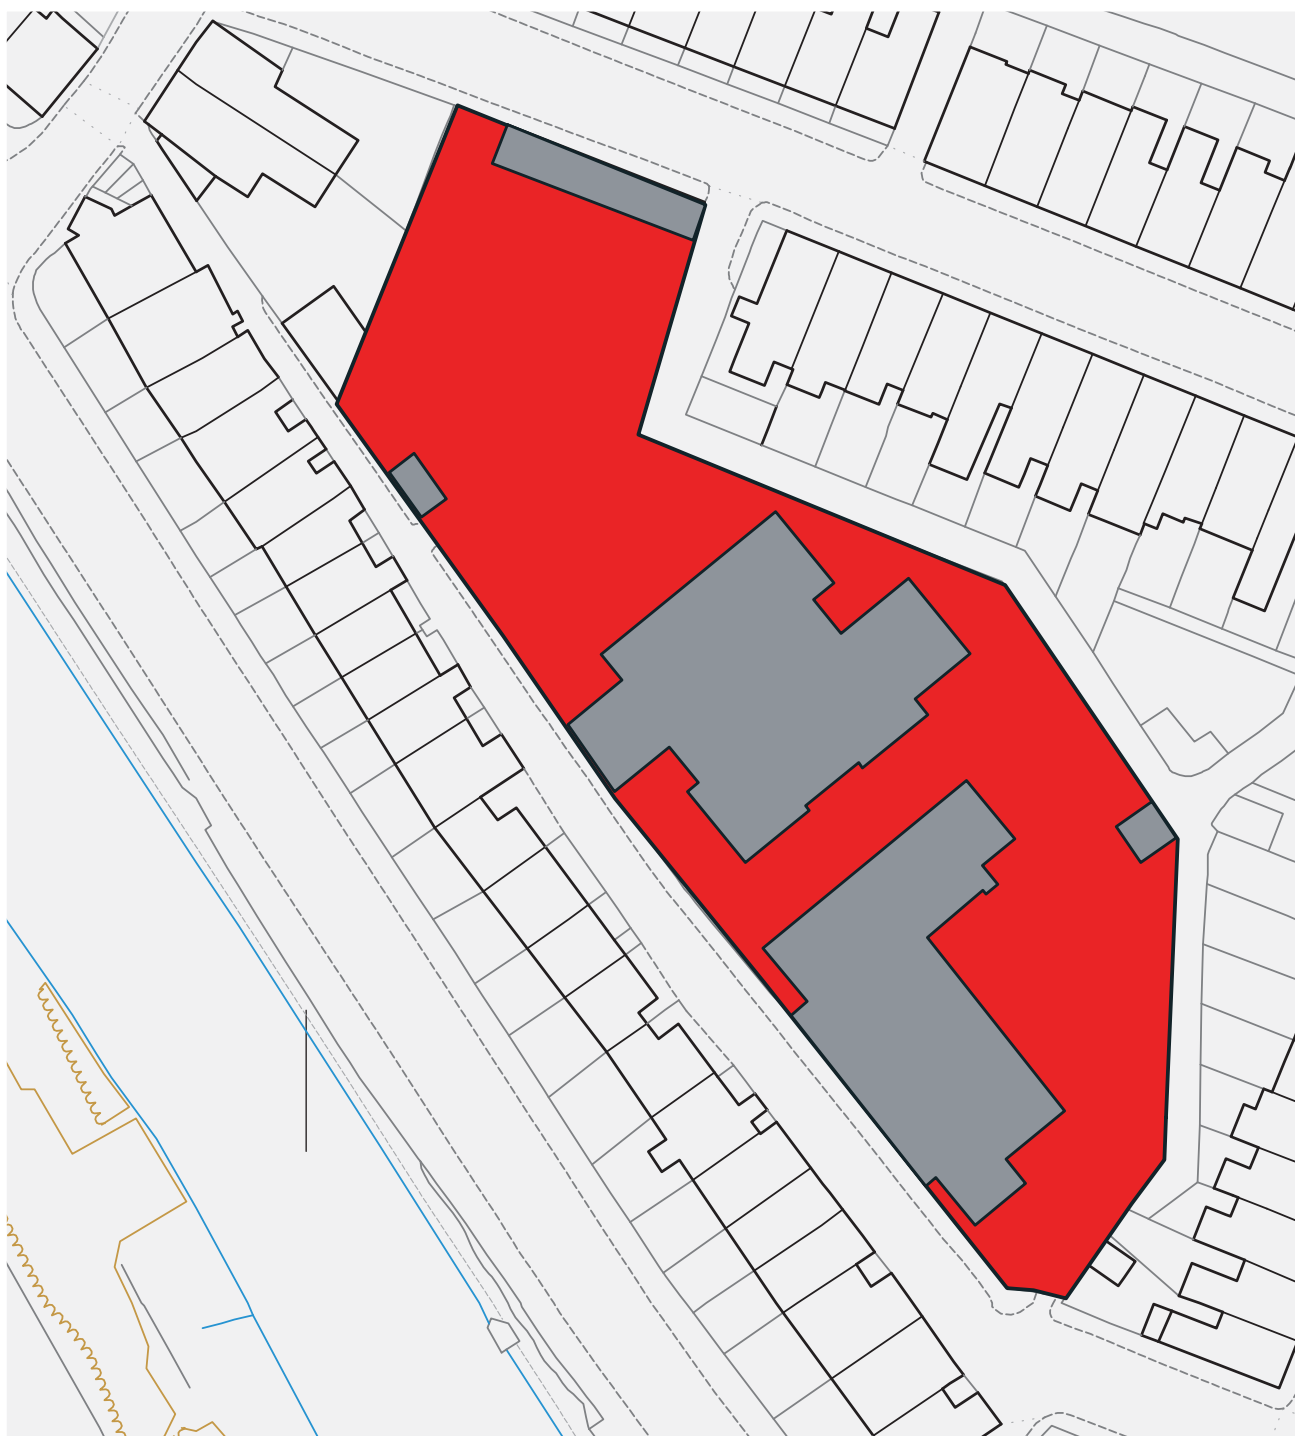

Ysgol Gynradd Trehopcyn Trehopcyn Primary School

RHONDDA CYNON TAF

Hysbysiad Cyfreithiol / Legal Notice

RHONDDA CYNON TAF
GORCHYMYN DIOGELU MANNAU CYHOEDDUS (RHEOLI CŴN) 2017
DEDDF YMDDYGIAD GWRTHGYMDEITHASOL, TROSEDDU A PHLISMONA 2014

RHONDDA CYNON TAF
PUBLIC SPACES PROTECTION ORDER (DOG CONTROLS) 2017
ANTI-SOCIAL BEHAVIOUR, CRIME AND POLICING ACT 2014

**Chaiff cŵn ddim bod yn yr ardal yma.
O beidio â dilyn y rheolau yma, mae'n bosibl y
cewch chi hysbysiad cosb benodedig o £100.**

**Dogs are not allowed within this area.
Failure to follow these rules may result in a
fixed penalty notice of £100.**

■ Dim Cŵn | No Dogs

Hawlfraint y goron a hawliau cronfa ddata 2016 Arolwg Ordnans 100023458
Crown copyright and database rights 2016 Ordnance Survey 100023458

Am ragor o wybodaeth, ewch i:
<http://fymhethau.rctcbc.gov.uk/fyRhondda.aspx>

For further information, please visit:
<http://my.rctcbc.gov.uk/myRhondda.aspx>