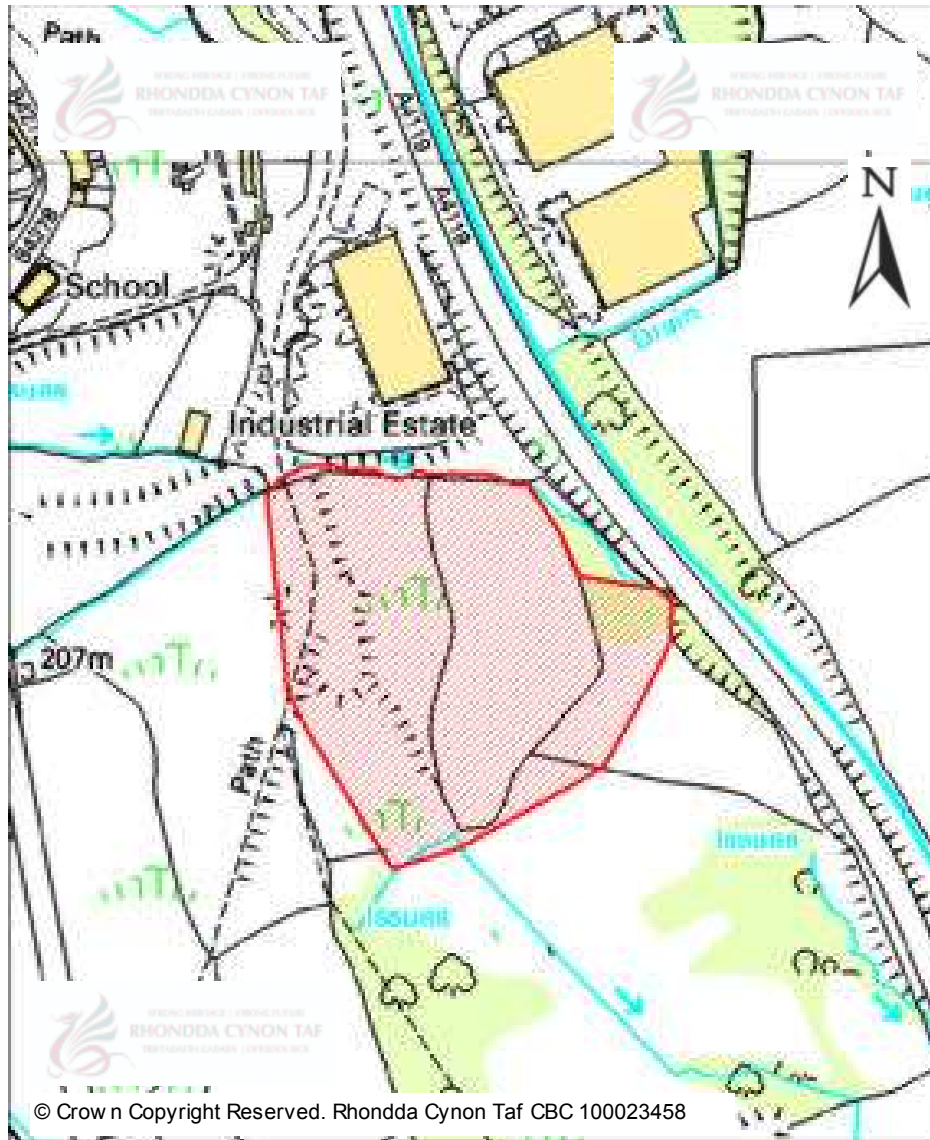

CANDIDATE SITES REGISTER

© Crown Copyright Reserved. Rhondda Cynon Taf CBC 100023458

Site Number:	453
Site Name:	Dinas Isaf
Proposal:	
Site Category:	Non-Strategic
Settlement:	Williamstown
Site Area (Hect)	4.03