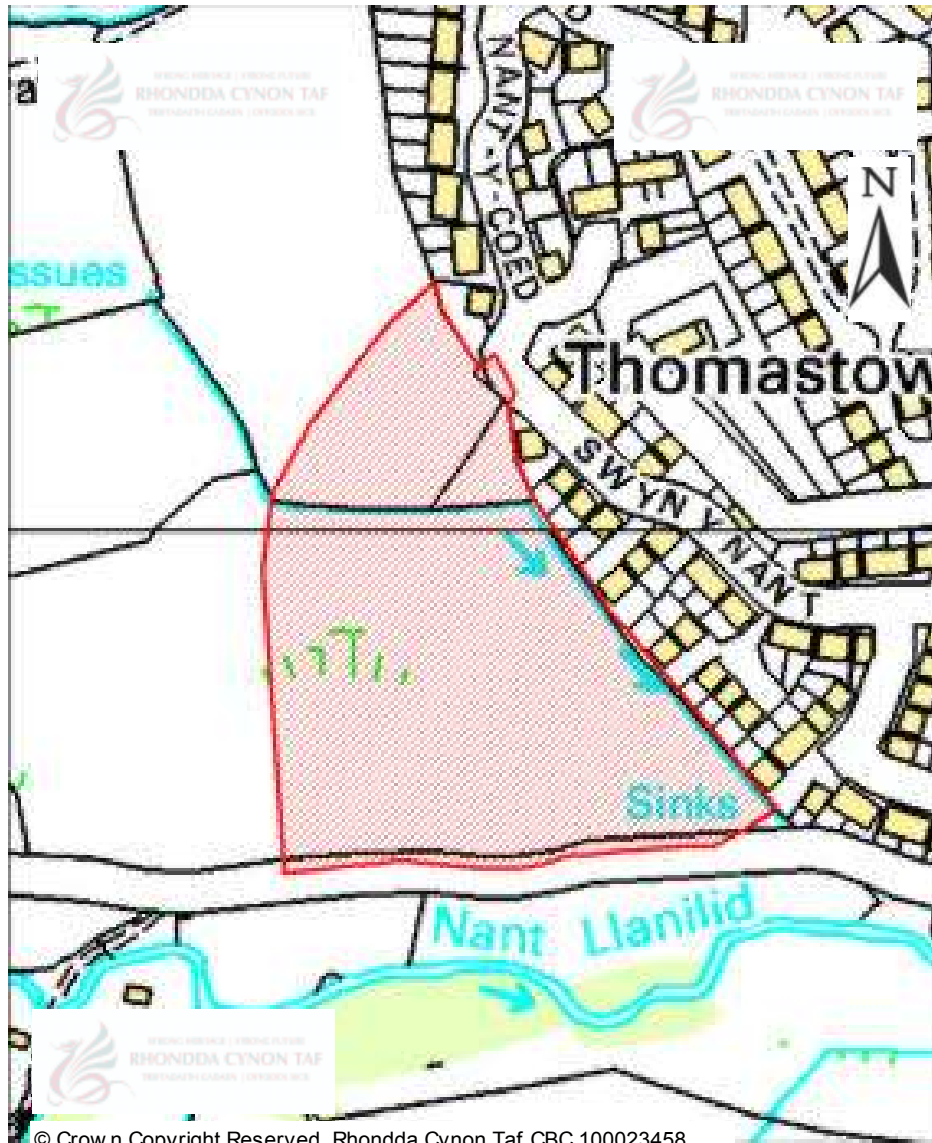

CANDIDATE SITES REGISTER

Site Number:	542
Site Name:	Land rear of Swyn y Nant, Gelli Seren
Proposal:	Residential development
Site Category:	Non-Strategic
Settlement:	Tonyrefail
Site Area (Hect)	2.54

© Crown Copyright Reserved. Rhondda Cynon Taf CBC 100023458