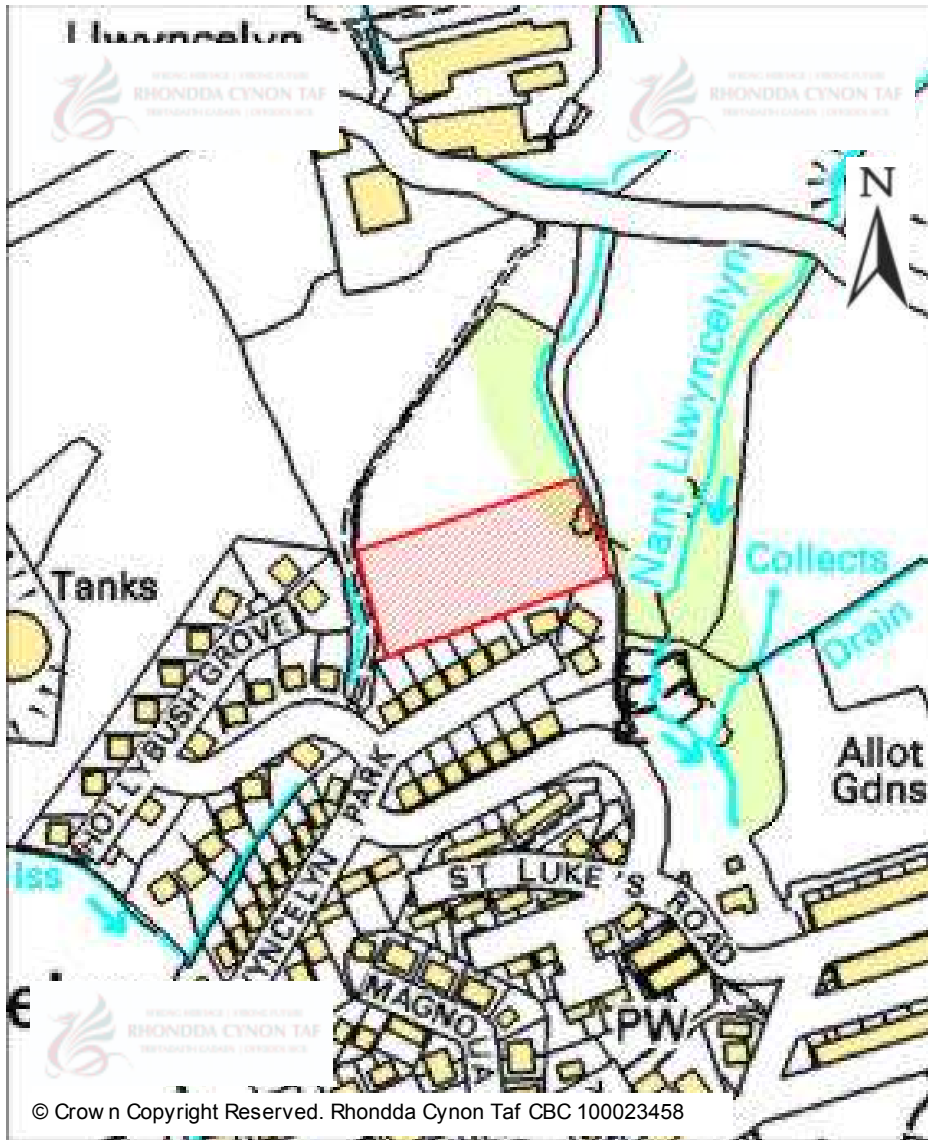

CANDIDATE SITES REGISTER

Site Number:	553
Site Name:	Land rear of Llwyncelyn Park
Proposal:	Residential development
Site Category:	Non-Strategic
Settlement:	Porth
Site Area (Hect)	0.49