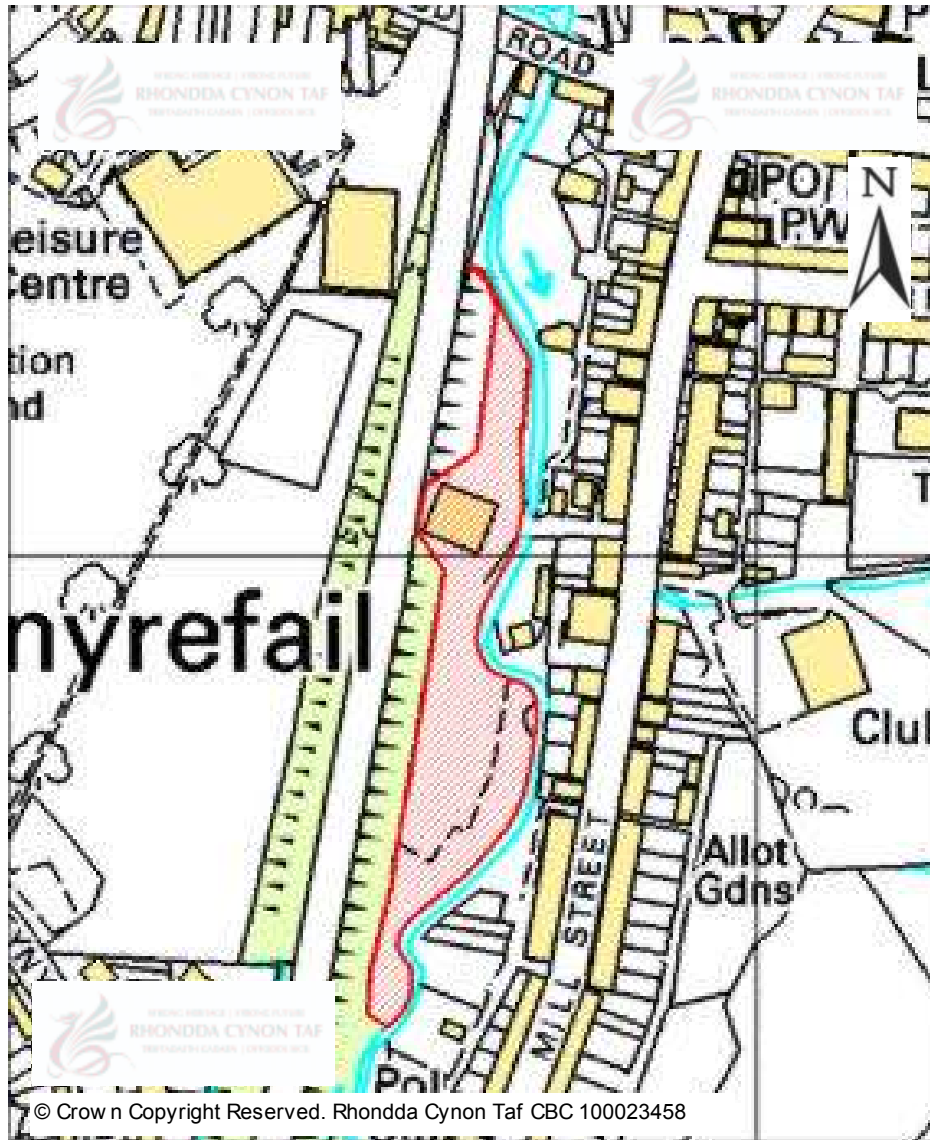

CANDIDATE SITES REGISTER

© Crown Copyright Reserved. Rhondda Cynon Taf CBC 100023458

Site Number: 461

Site Name: Land rear of Mill Street

Proposal:

Site Category: Non-Strategic

Settlement: Tonyrefail

Site Area (Hect): 0.86