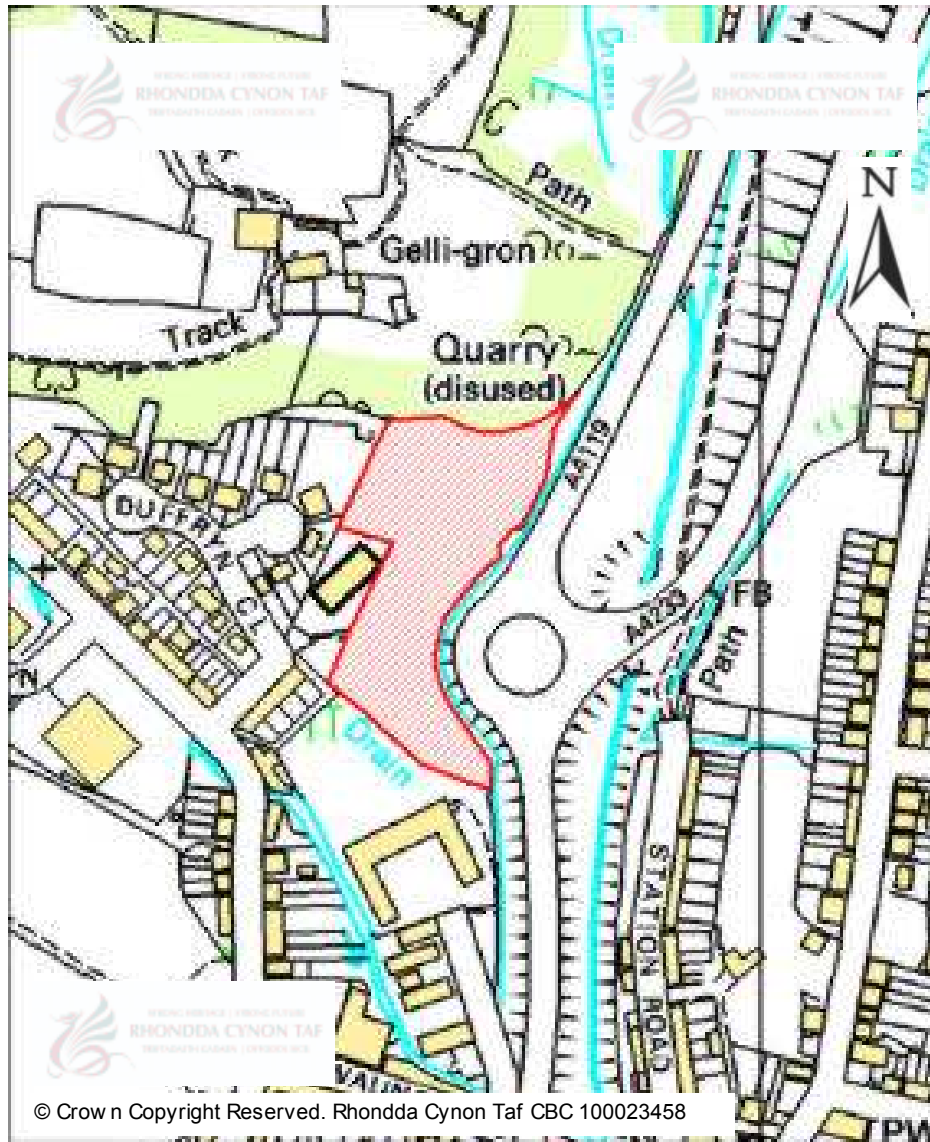

CANDIDATE SITES REGISTER

Site Number:	589
Site Name:	Land adjacent to the A4119
Proposal:	Residential development
Site Category:	Non-Strategic
Settlement:	Tonyrefail
Site Area (Hect)	1.12