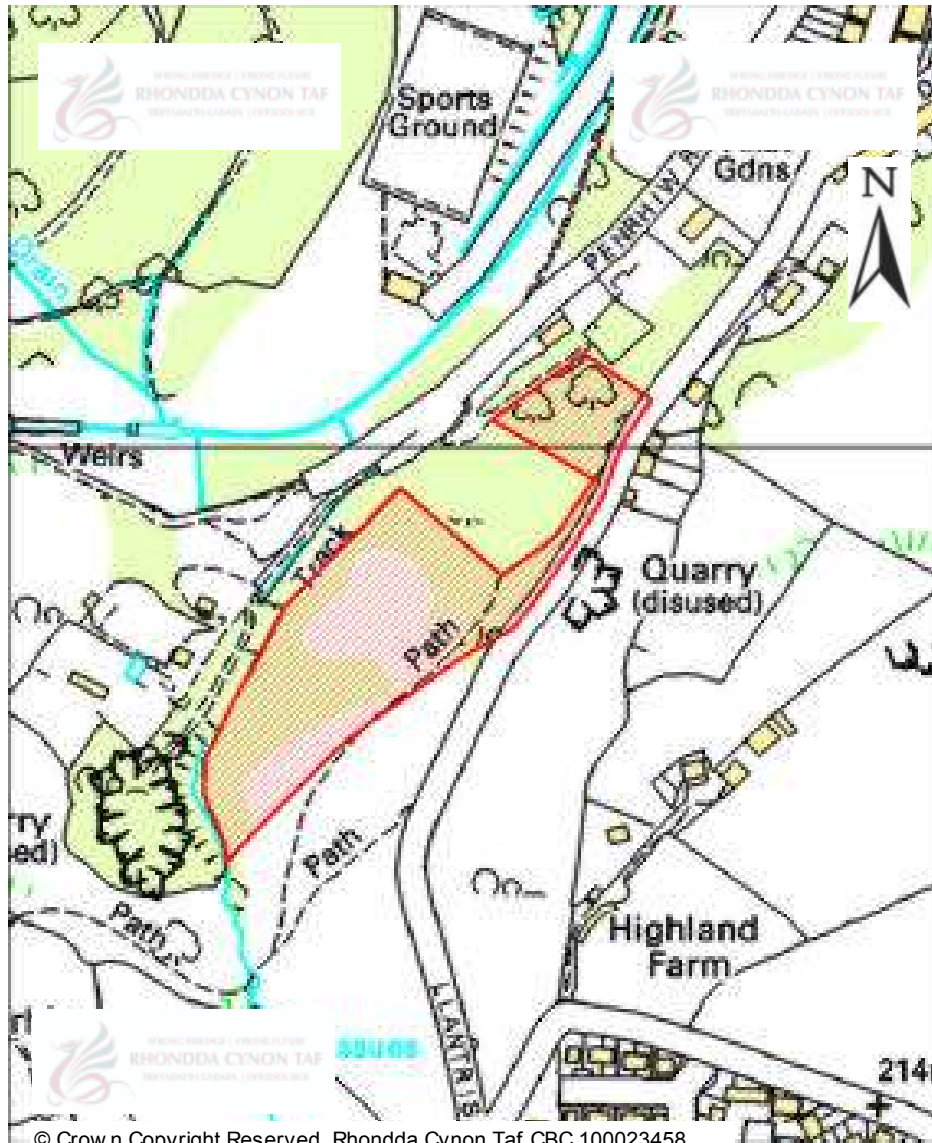

CANDIDATE SITES REGISTER

© Crown Copyright Reserved. Rhondda Cynon Taf CBC 100023458

Site Number:	564
Site Name:	Land adjacent to Llantrisant Road and the old quarry
Proposal:	Residential development
Site Category:	Non-Strategic
Settlement:	Penycoedcae
Site Area (Hect)	1.97