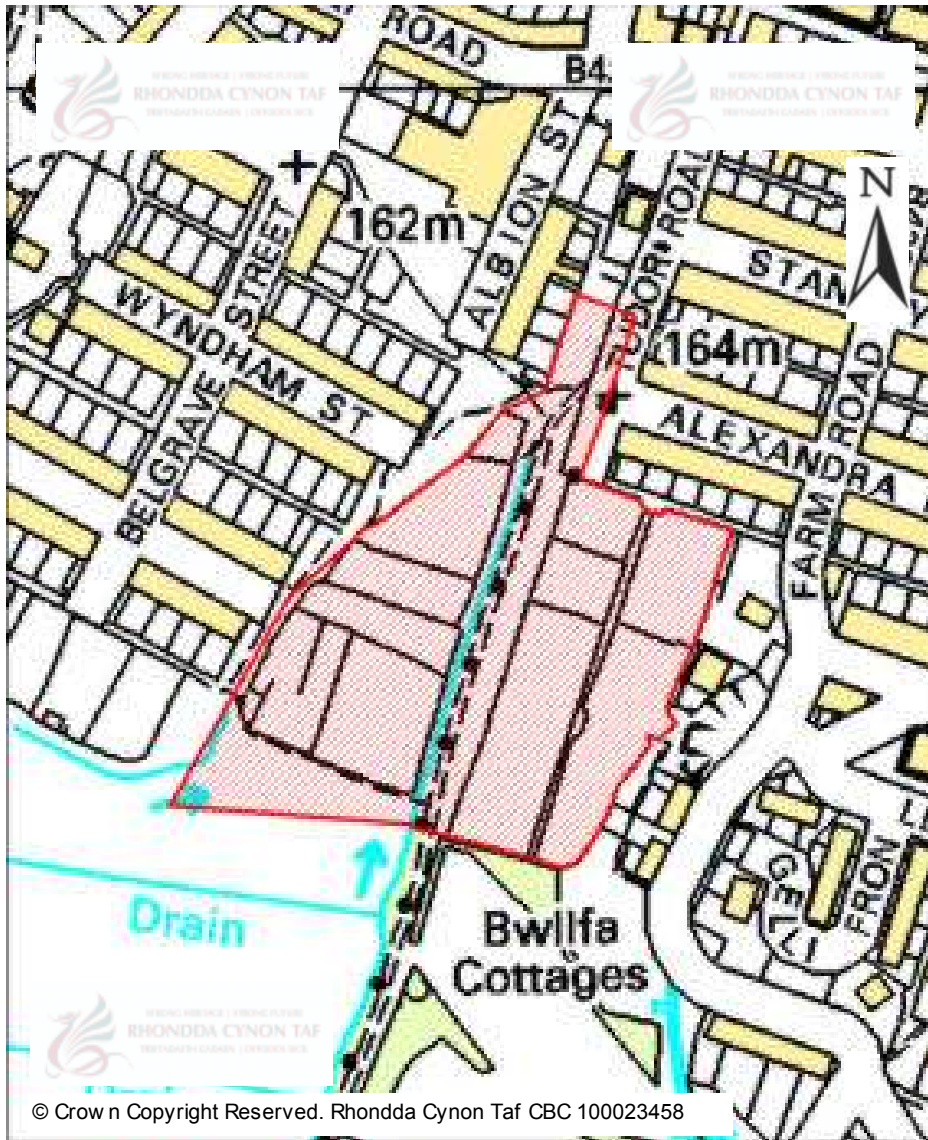

CANDIDATE SITES REGISTER

Site Number:	544
Site Name:	Site A Rear of Kennard Street
Proposal:	Residential development
Site Category:	Non-Strategic
Settlement:	Gelli
Site Area (Hect)	2.04

© Crown Copyright Reserved. Rhondda Cynon Taf CBC 100023458