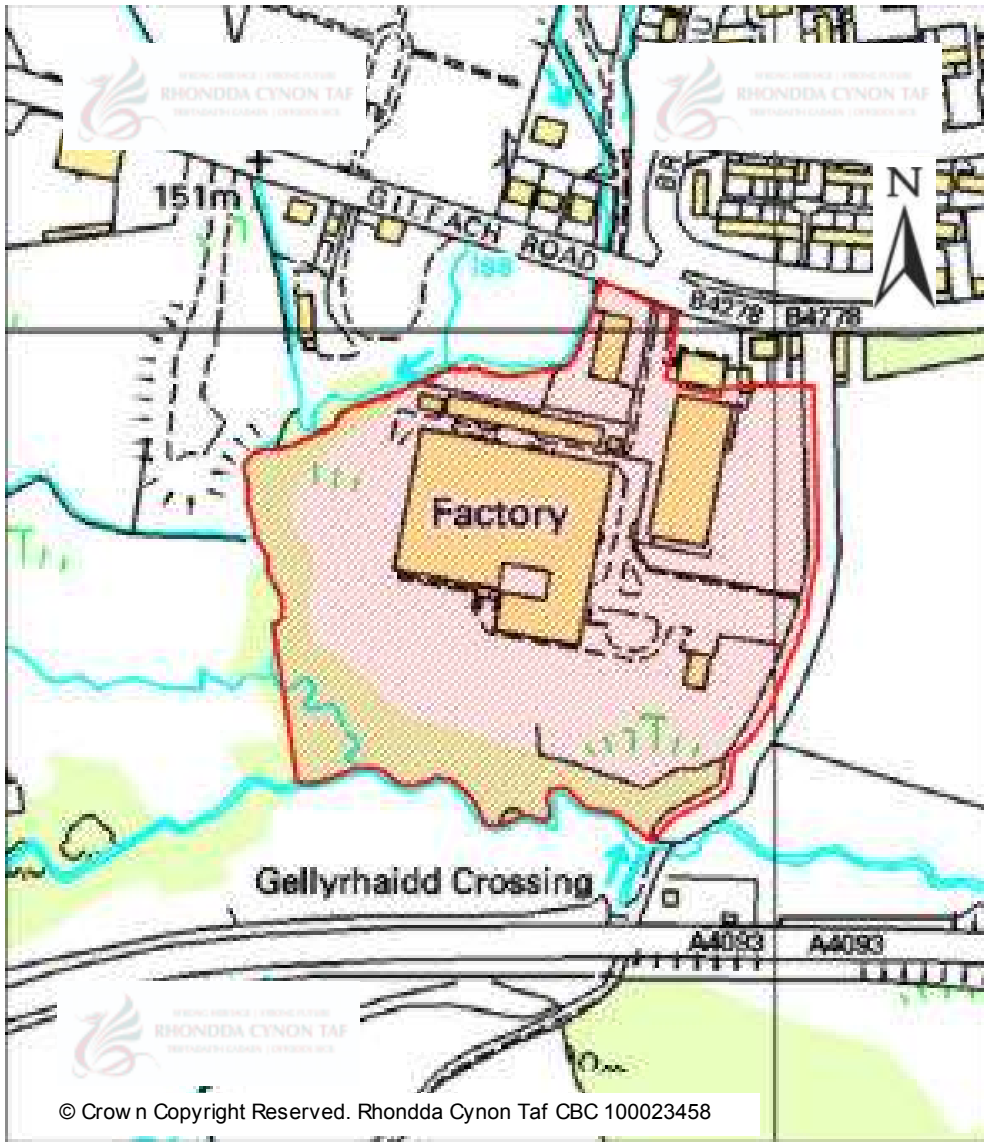

CANDIDATE SITES REGISTER

Site Number:	631
Site Name:	Land south of Gilfach Road
Proposal:	Residential development
Site Category:	Non-Strategic
Settlement:	Tonyrefail
Site Area (Hect)	5.5