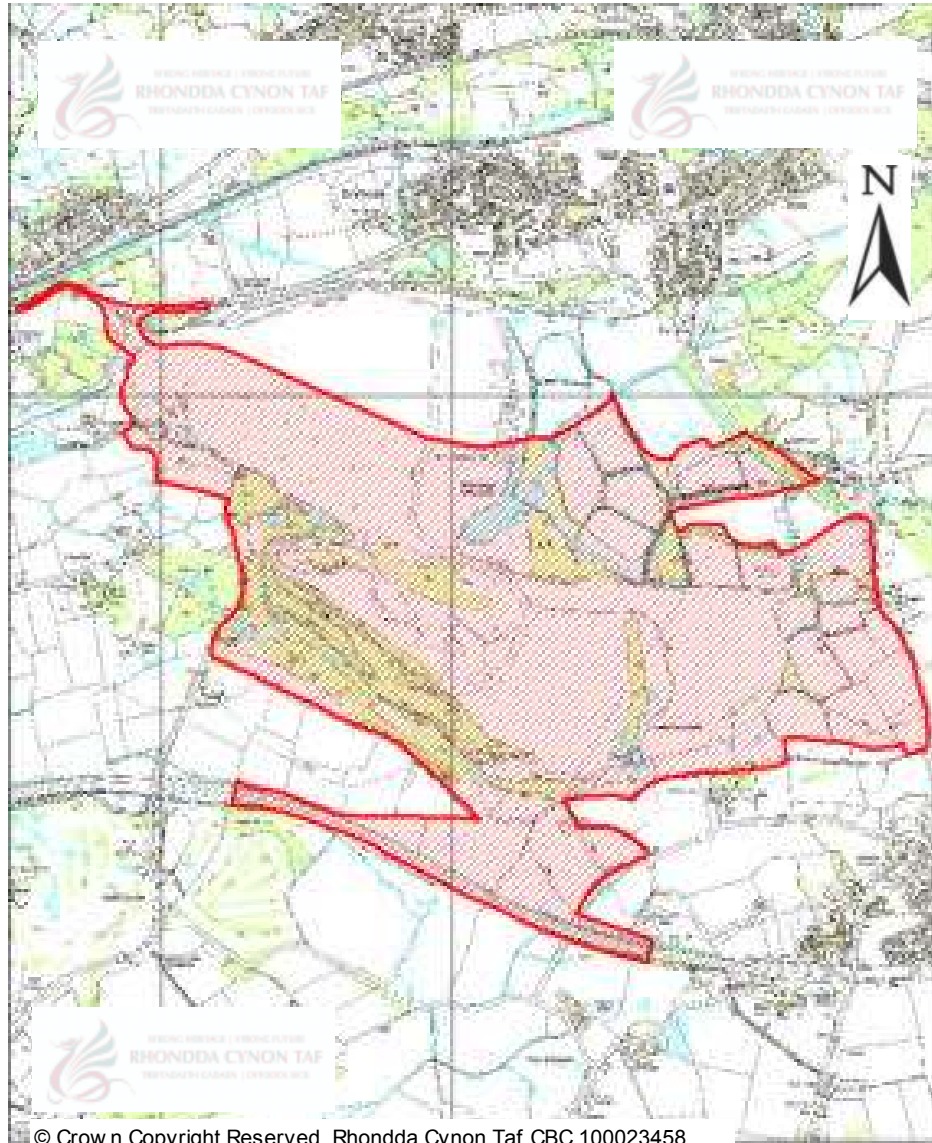

© Crown Copyright Reserved. Rhondda Cynon Taf CBC 100023458

Rhondda Cynon Taf Local Development Plan (2006-2021)

CANDIDATE SITES REGISTER

Site Number:	476
Site Name:	Land at Llanilid OCS (Dragon Studio)
Proposal:	Mixed Use Development
Site Category:	Strategic
Settlement:	Llanharan
Site Area (Hect)	296.45