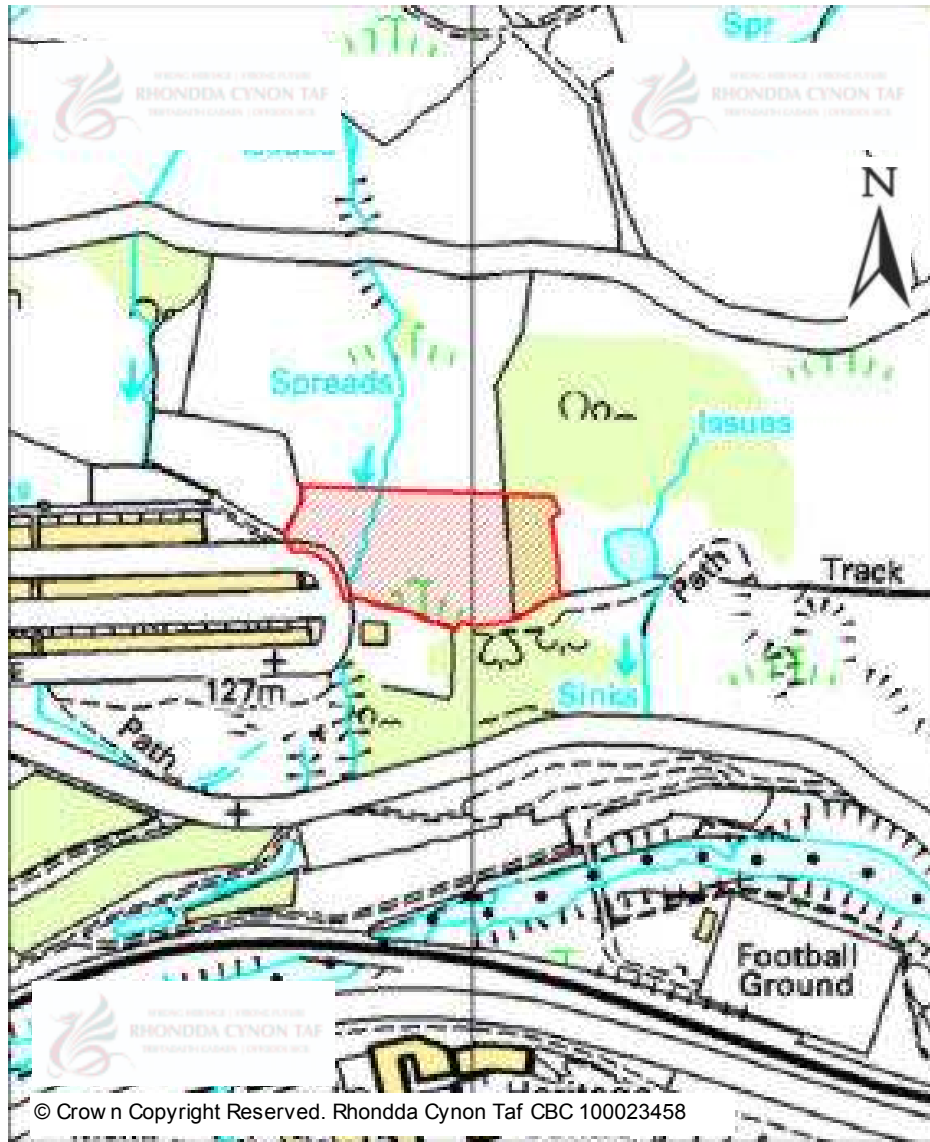

CANDIDATE SITES REGISTER

© Crown Copyright Reserved. Rhondda Cynon Taf CBC 100023458

Site Number:	554
Site Name:	Land to the end of Lewis Terrace
Proposal:	Residential development
Site Category:	Non-Strategic
Settlement:	Porth
Site Area (Hect)	0.84