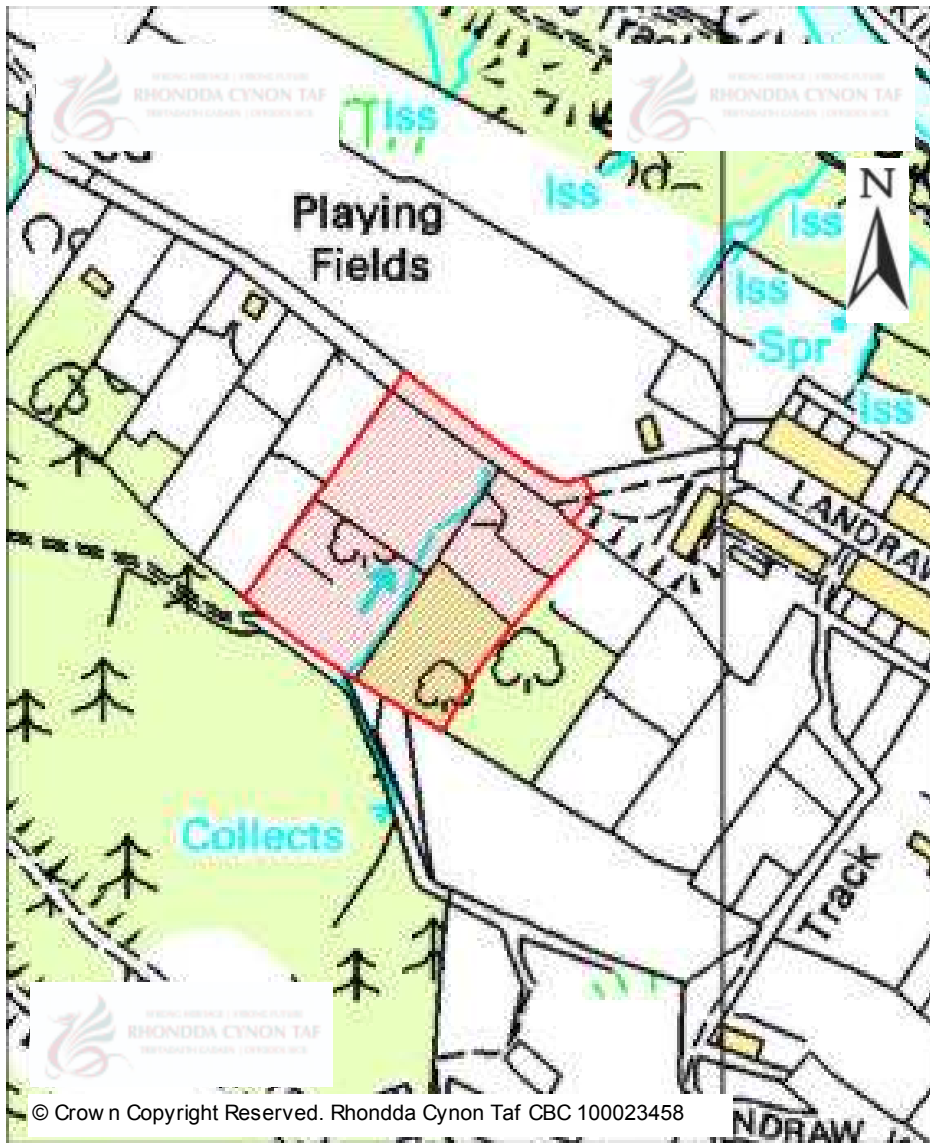

CANDIDATE SITES REGISTER

Site Number: 582

Site Name: Land at Llandraw Road

Proposal: Residential development

Site Category: Non-Strategic

Settlement: Maescoed

Site Area (Hect): 1