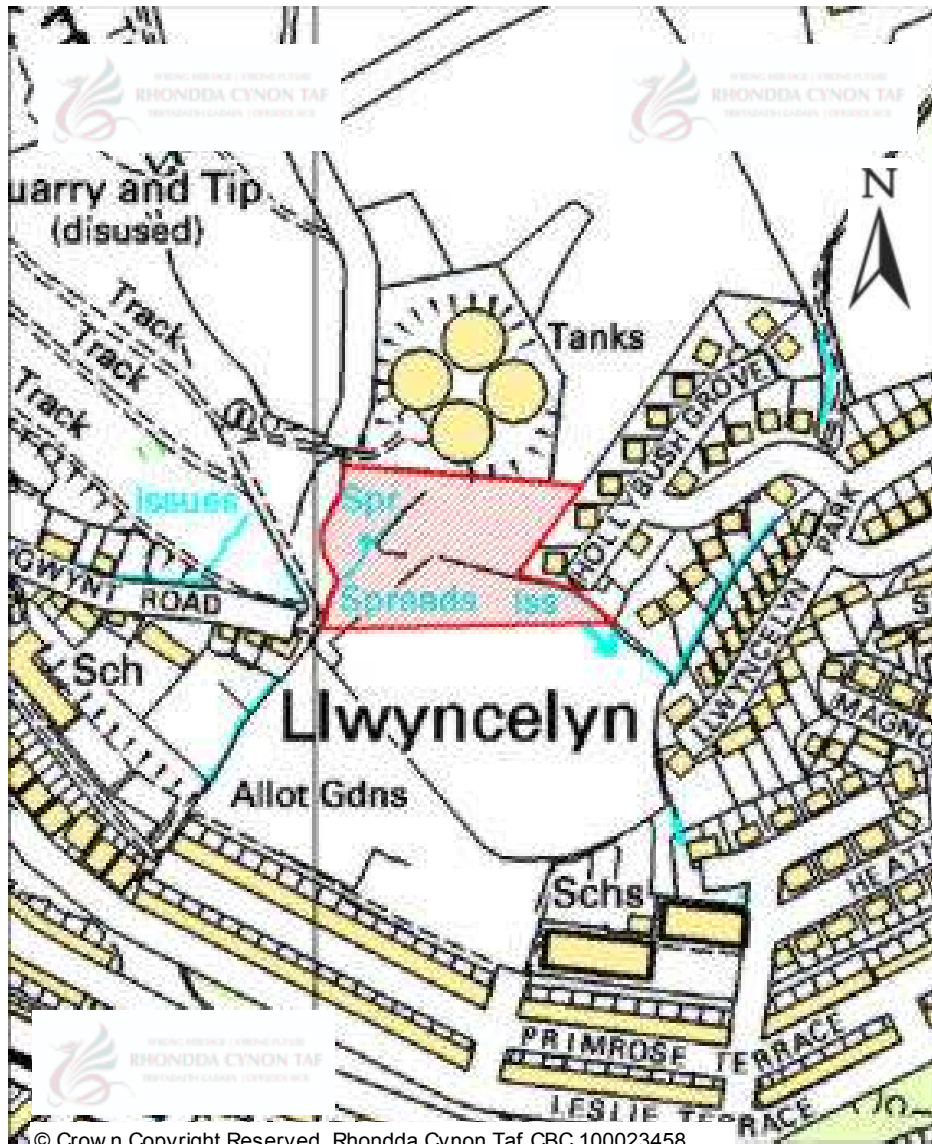

CANDIDATE SITES REGISTER

Site Number: 551

Site Name: Land off Hollybush Grove/Penrhiwgwynt Road

Proposal: Residential development

Site Category: Non-Strategic

Settlement: Porth

Site Area (Hect): 0.81

© Crown Copyright Reserved. Rhondda Cynon Taf CBC 100023458