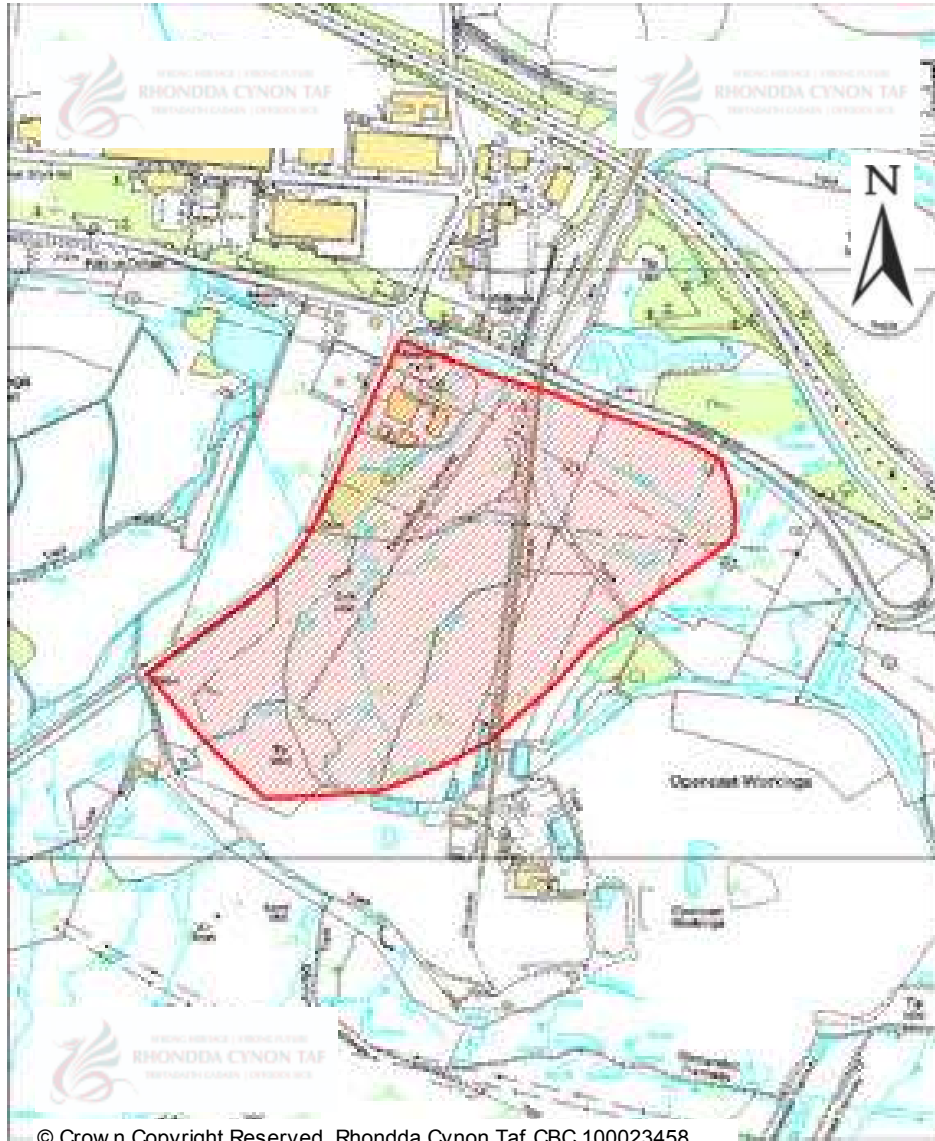

CANDIDATE SITES REGISTER

Site Number:	488
Site Name:	Land adjacent to Treherbert Road (Tower Colliery)
Proposal:	
Site Category:	Strategic
Settlement:	Hirwaun
Site Area (Hect)	41.76

© Crown Copyright Reserved. Rhondda Cynon Taf CBC 100023458