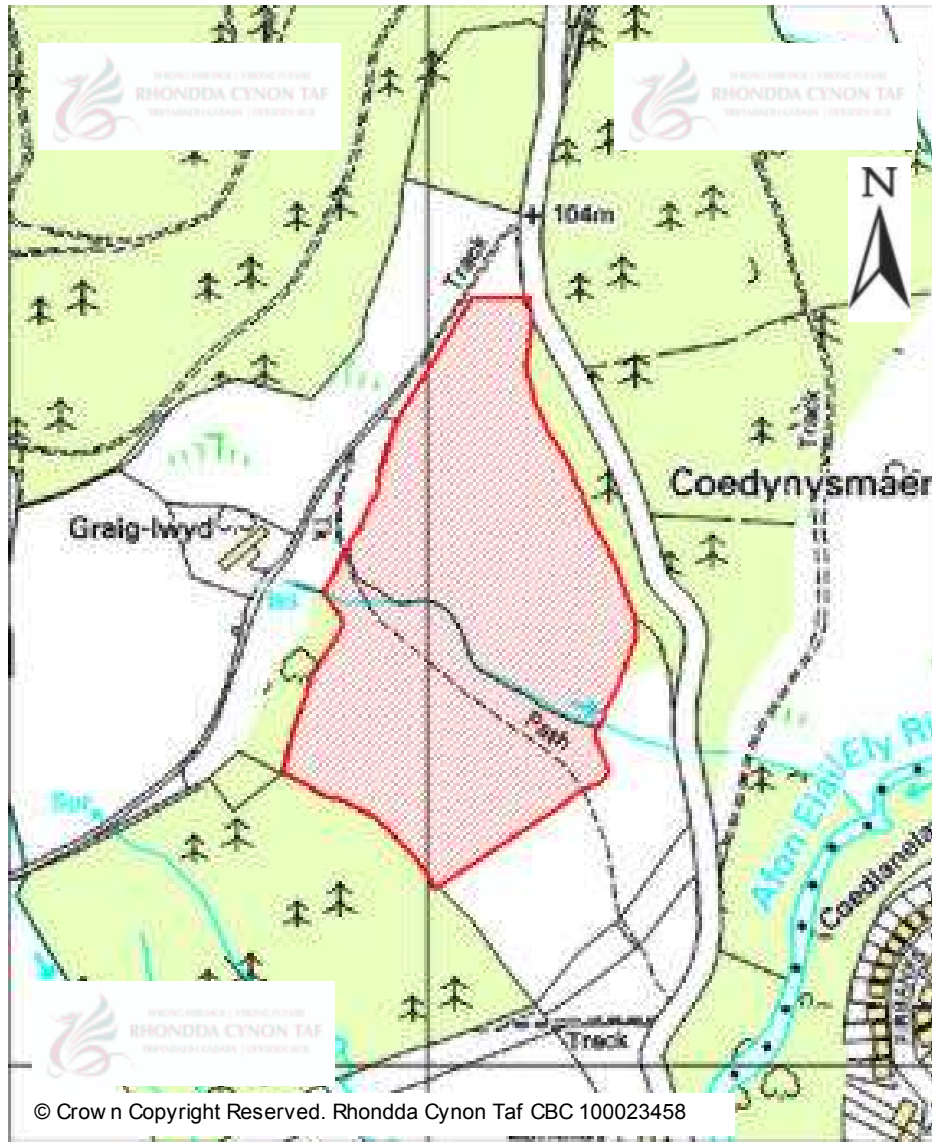

CANDIDATE SITES REGISTER

Site Number:	479
Site Name:	Land west of Graig-lwyd Farm
Proposal:	
Site Category:	Non-Strategic
Settlement:	Talbot Green
Site Area (Hect)	6.06