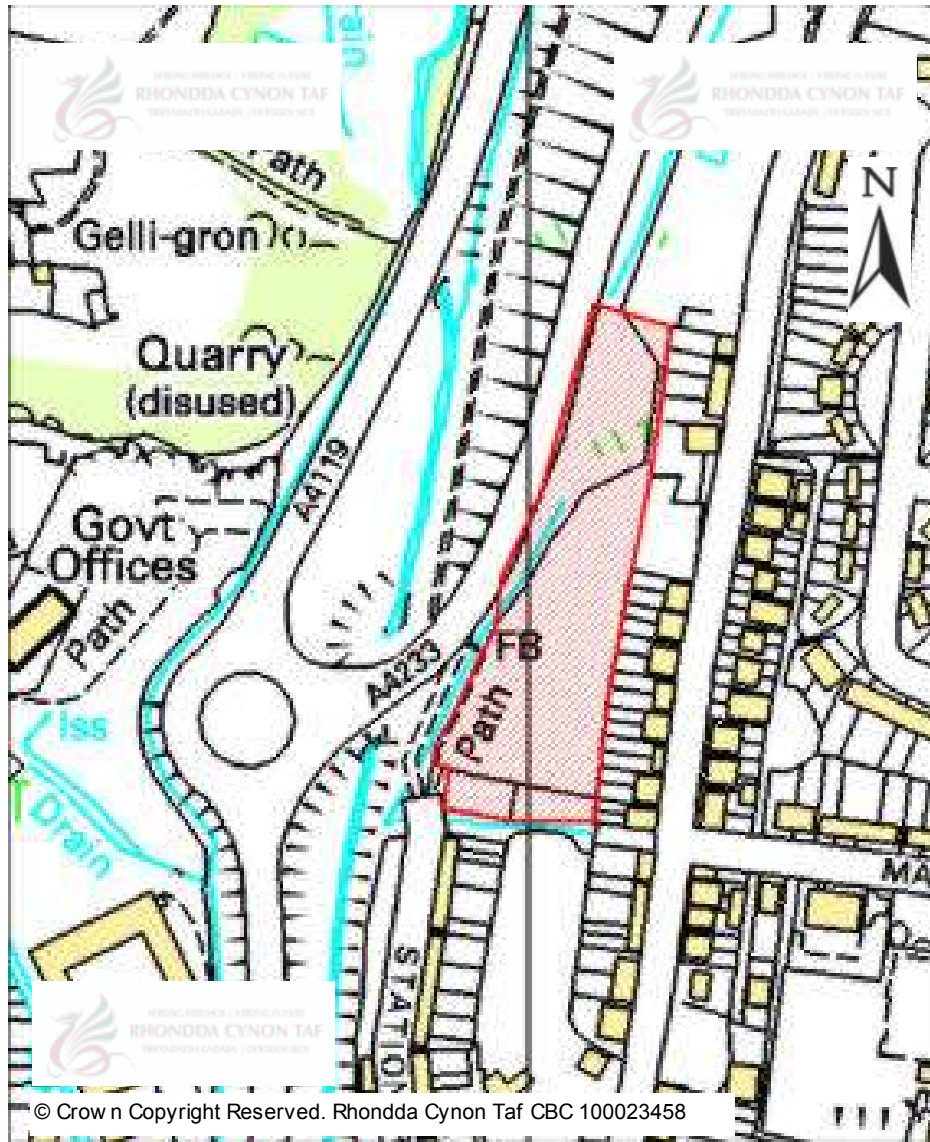

CANDIDATE SITES REGISTER

© Crown Copyright Reserved. Rhondda Cynon Taf CBC 100023458

Site Number:	518
Site Name:	Land to the North of Station Road
Proposal:	Residential development
Site Category:	Non-Strategic
Settlement:	Tonyrefail
Site Area (Hect)	1.13