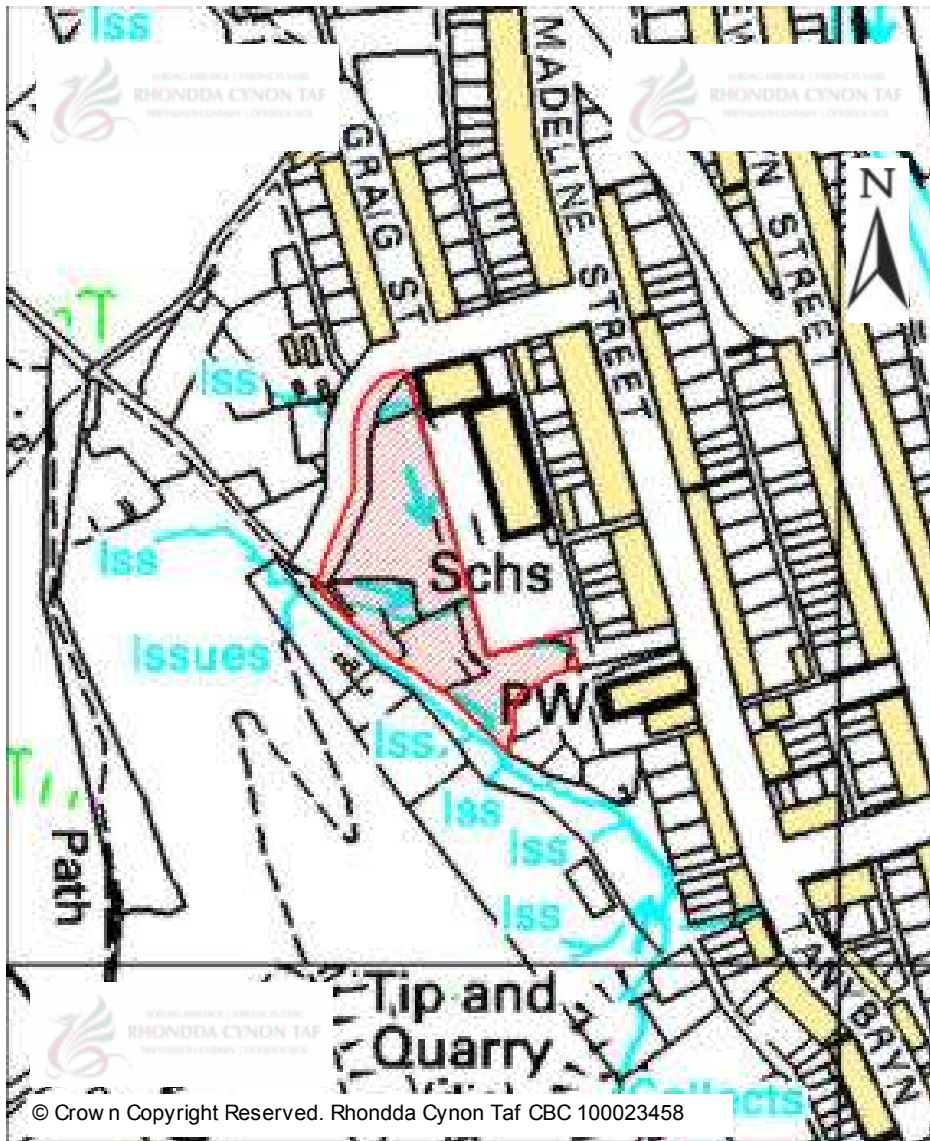

CANDIDATE SITES REGISTER

Site Number:	482
Site Name:	Land south of School Street
Proposal:	Residential development
Site Category:	Non-Strategic
Settlement:	Pontygwaith
Site Area (Hect)	0.46

© Crown Copyright Reserved. Rhondda Cynon Taf CBC 100023458