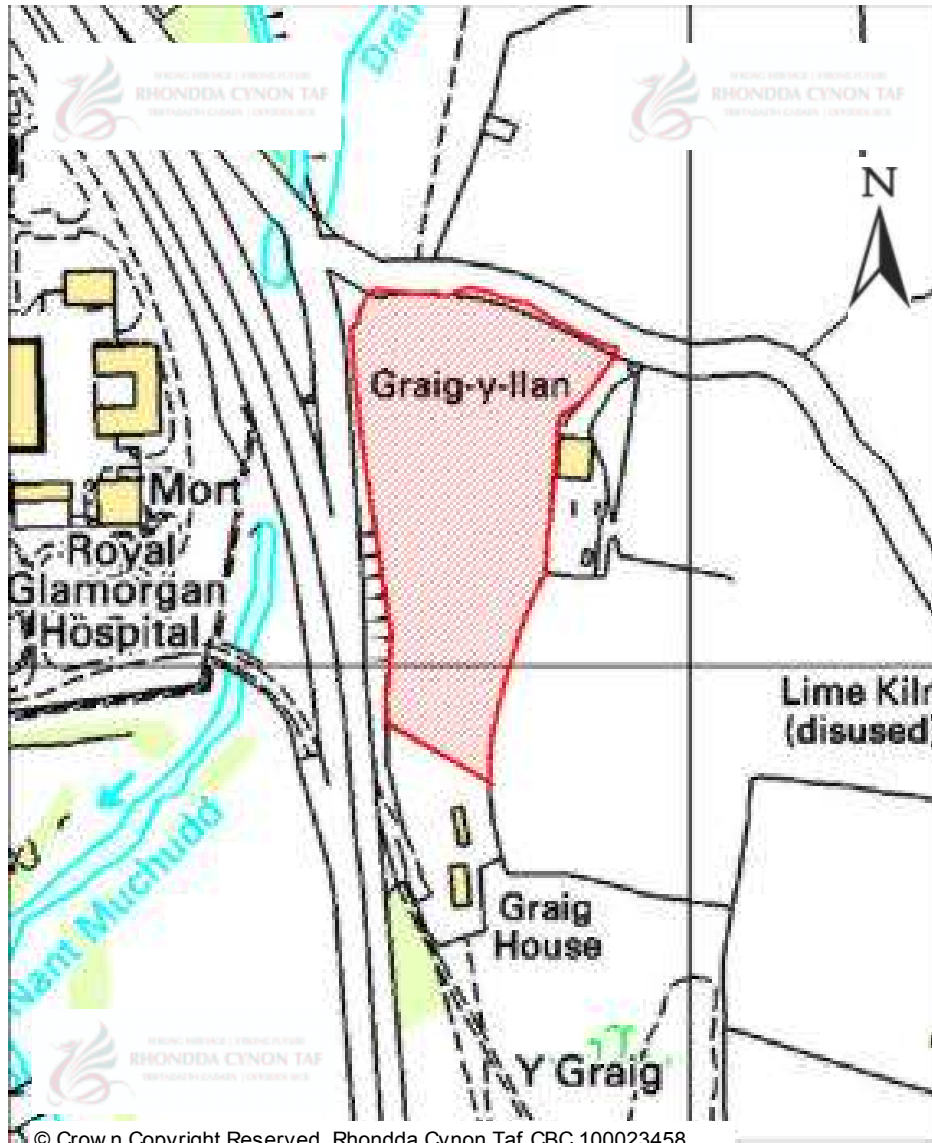

# CANDIDATE SITES REGISTER

<b>Site Number:</b>	<b>500</b>
<b>Site Name:</b>	<b>Land at Graig y Llan, Opposite Royal Glamorgan Hospital</b>
<b>Proposal:</b>	Commercial
<b>Site Category:</b>	Non-Strategic
<b>Settlement:</b>	Llantrisant
<b>Site Area (Hect)</b>	1.72