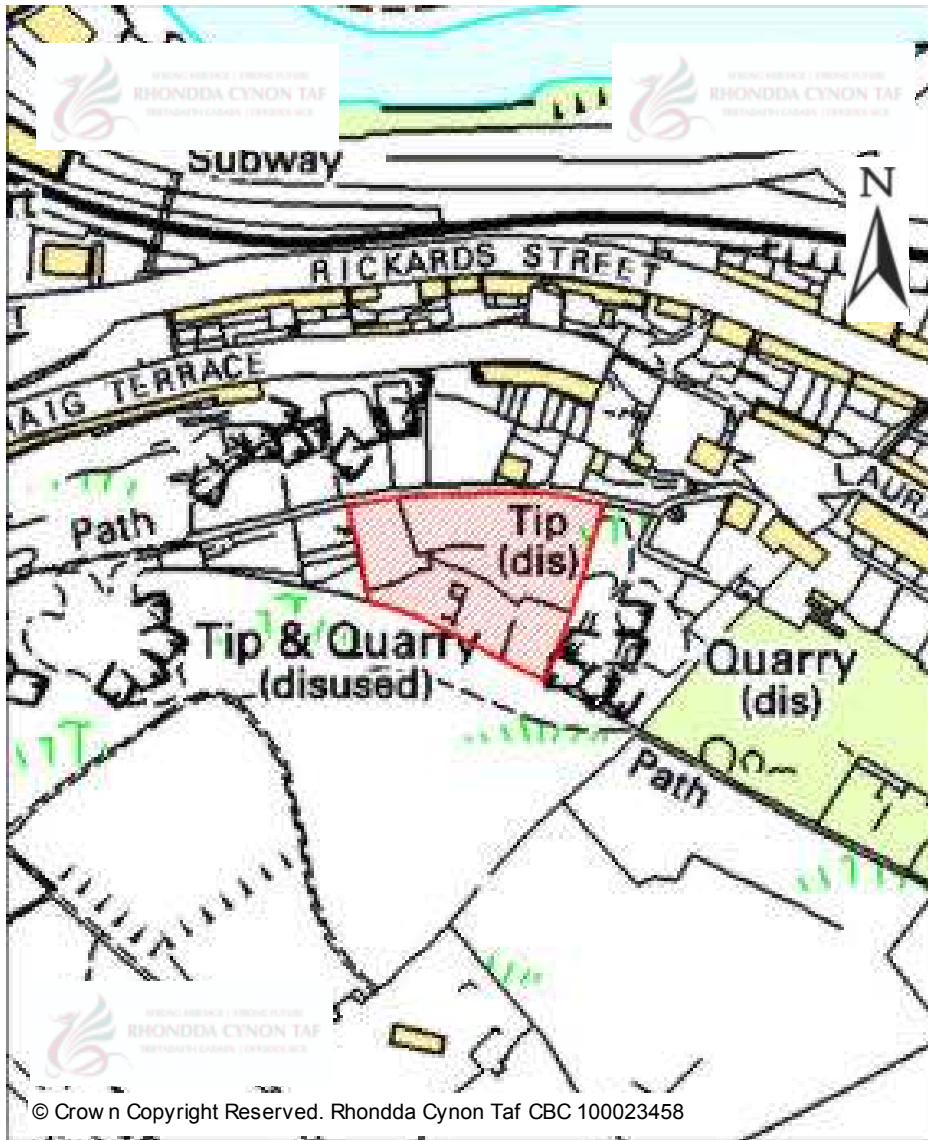

CANDIDATE SITES REGISTER

Site Number:	523
Site Name:	Land rear of Graig Terrace
Proposal:	Residential development
Site Category:	Non-Strategic
Settlement:	Pontypridd
Site Area (Hect)	0.57

© Crown Copyright Reserved. Rhondda Cynon Taf CBC 100023458