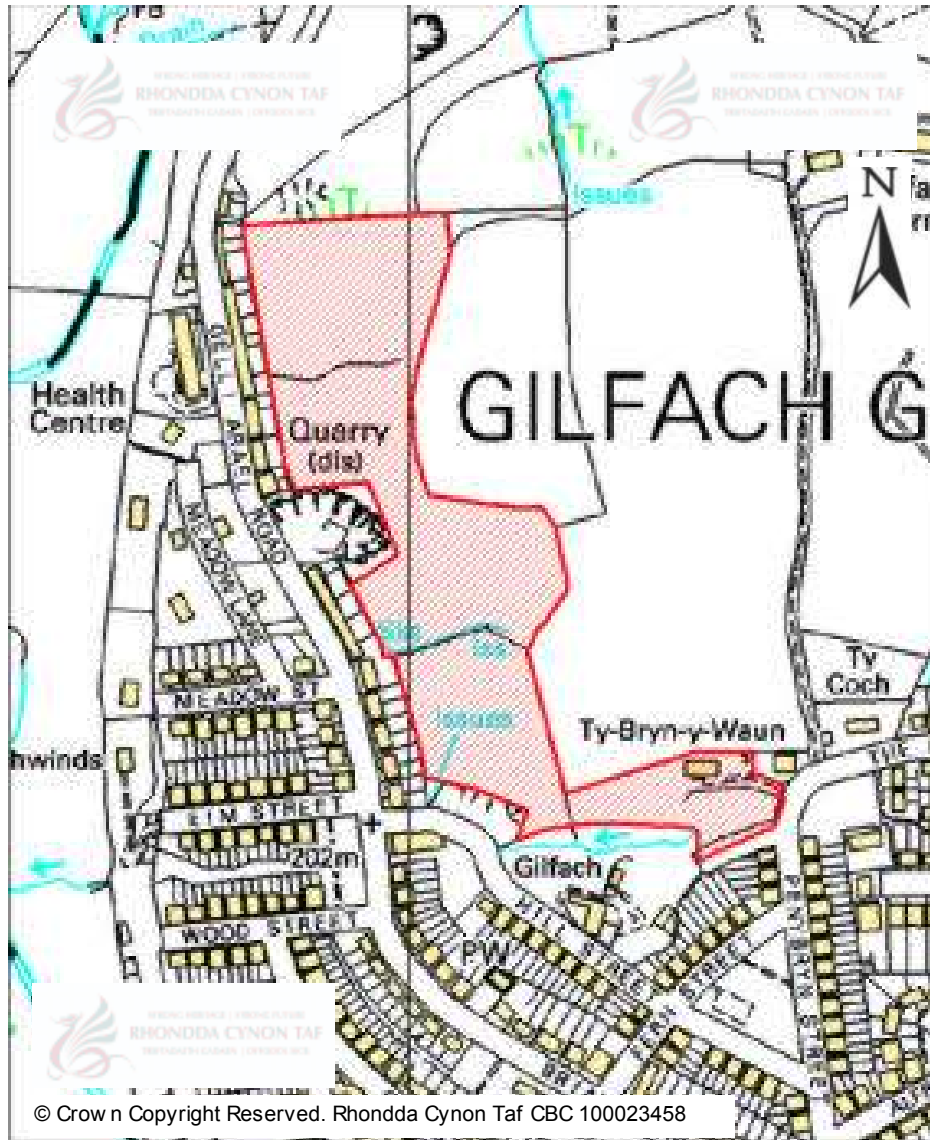

CANDIDATE SITES REGISTER

Site Number:	529
Site Name:	Land at Ty Bryn y Waun
Proposal:	Residential - onsuitable parts of the site
Site Category:	Non-Strategic
Settlement:	Gilfach Goch
Site Area (Hect)	4.26