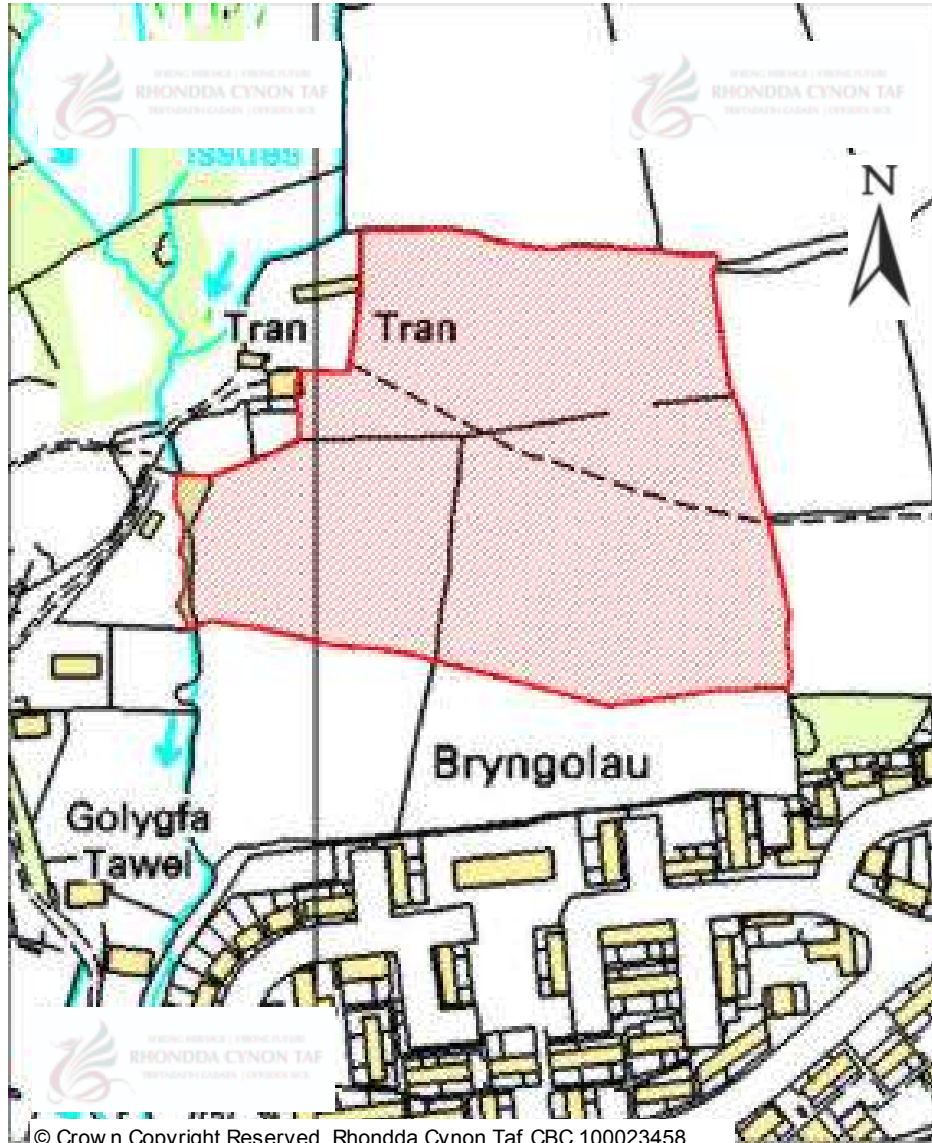

© Crown Copyright Reserved. Rhondda Cynon Taf CBC 100023458

CANDIDATE SITES REGISTER

Site Number:	642
Site Name:	Land at Trane Farm/ adjacent to Bryn Golau
Proposal:	Residential development
Site Category:	Non-Strategic
Settlement:	Tonyrefail
Site Area (Hect)	3.93