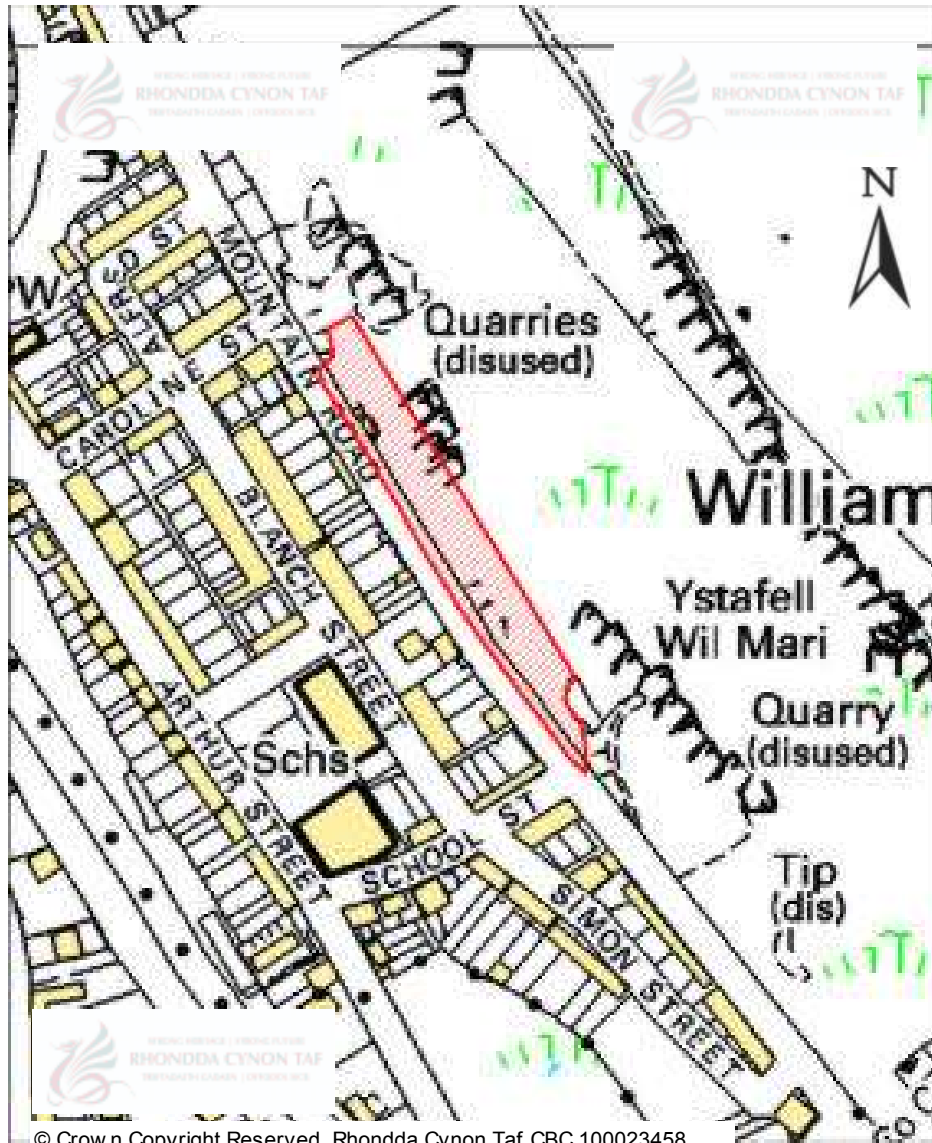

CANDIDATE SITES REGISTER

© Crown Copyright Reserved. Rhondda Cynon Taf CBC 100023458

Site Number:	521
Site Name:	North Site opposite Gwenfron Terrace
Proposal:	Residential development
Site Category:	Non-Strategic
Settlement:	Wiliamstown
Site Area (Hect)	0.55