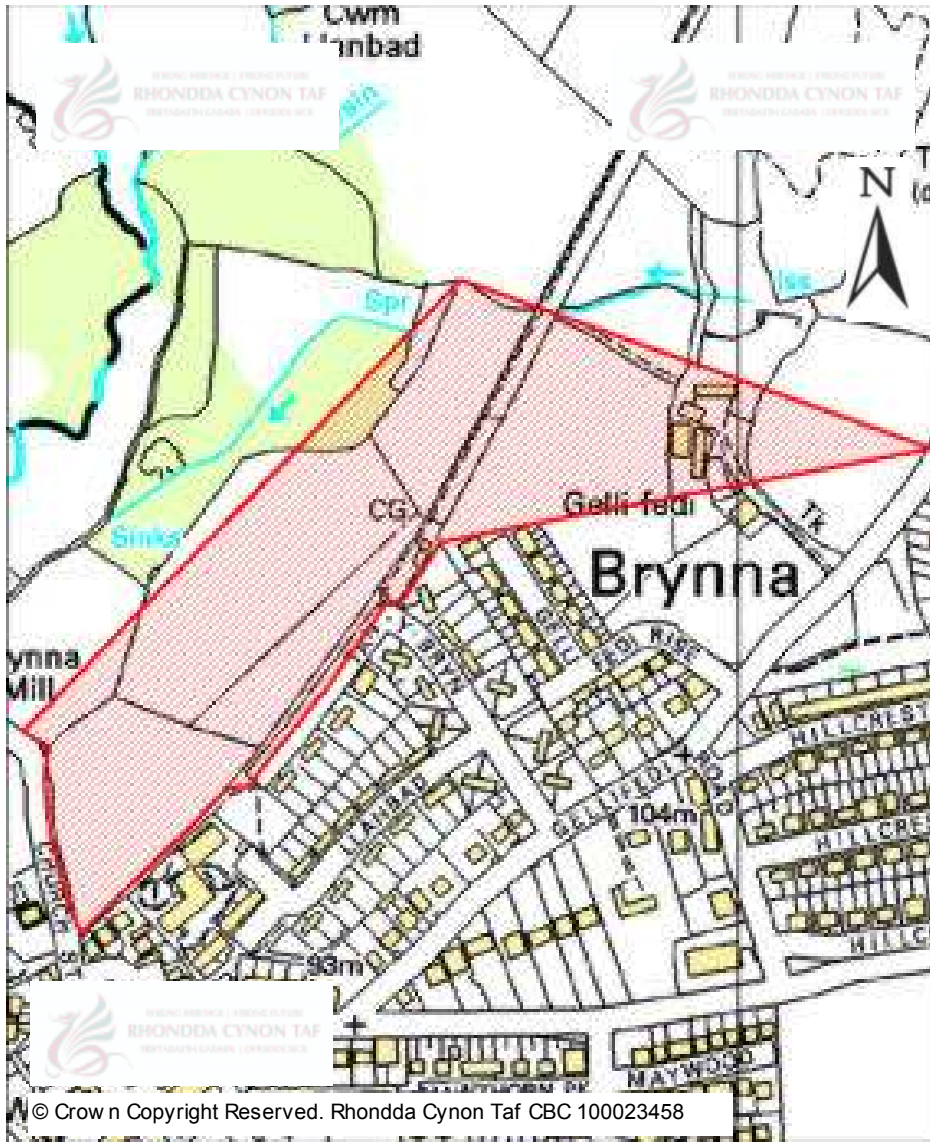

# CANDIDATE SITES REGISTER

<b>Site Number:</b>	<b>465</b>
<b>Site Name:</b>	<b>Land at Gelli-fedi Farm</b>
<b>Proposal:</b>	
<b>Site Category:</b>	Non-Strategic
<b>Settlement:</b>	Brynna
<b>Site Area (Hect)</b>	6.51