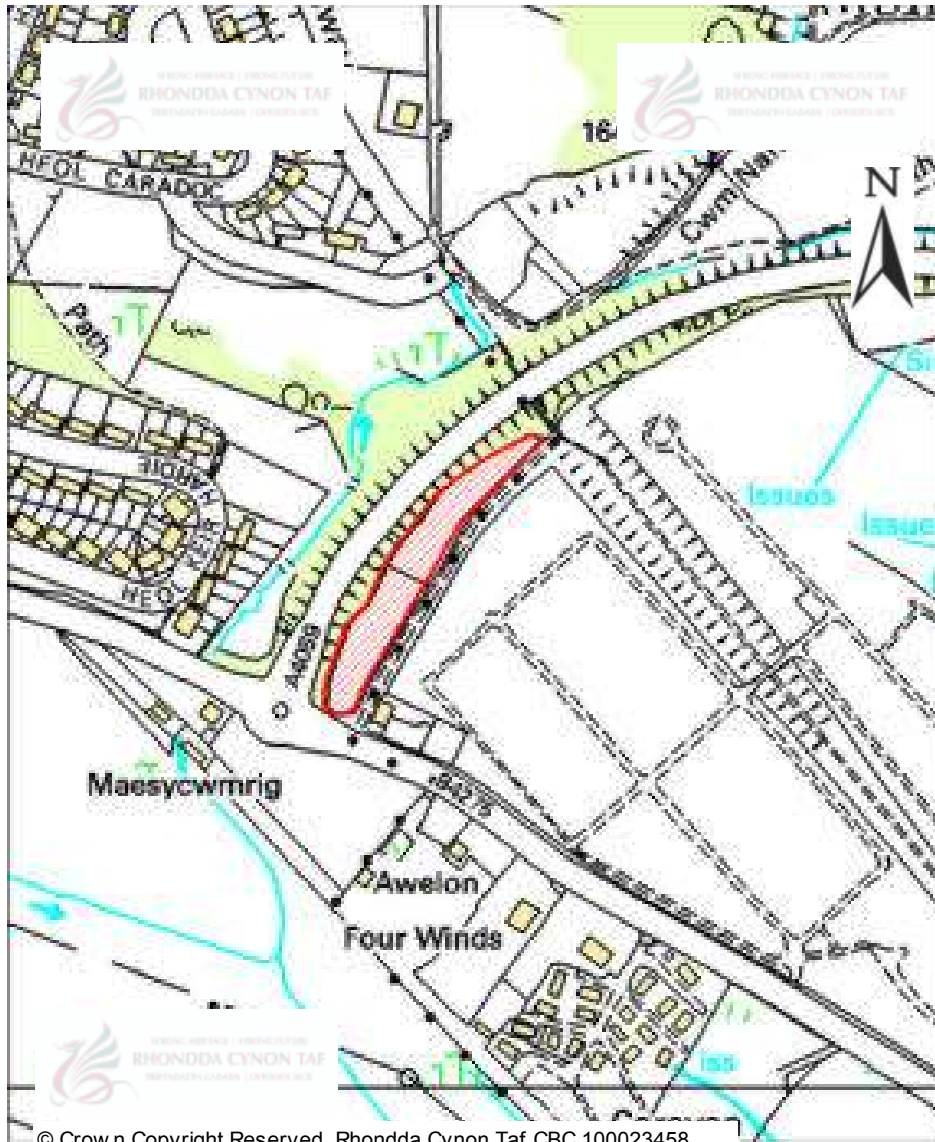

CANDIDATE SITES REGISTER

© Crown Copyright Reserved. Rhondda Cynon Taf CBC 100023458

Site Number:	517
Site Name:	Land between Aberdare Bypass and cemetery
Proposal:	Residential development
Site Category:	Non-Strategic
Settlement:	Penywaun
Site Area (Hect)	0.42