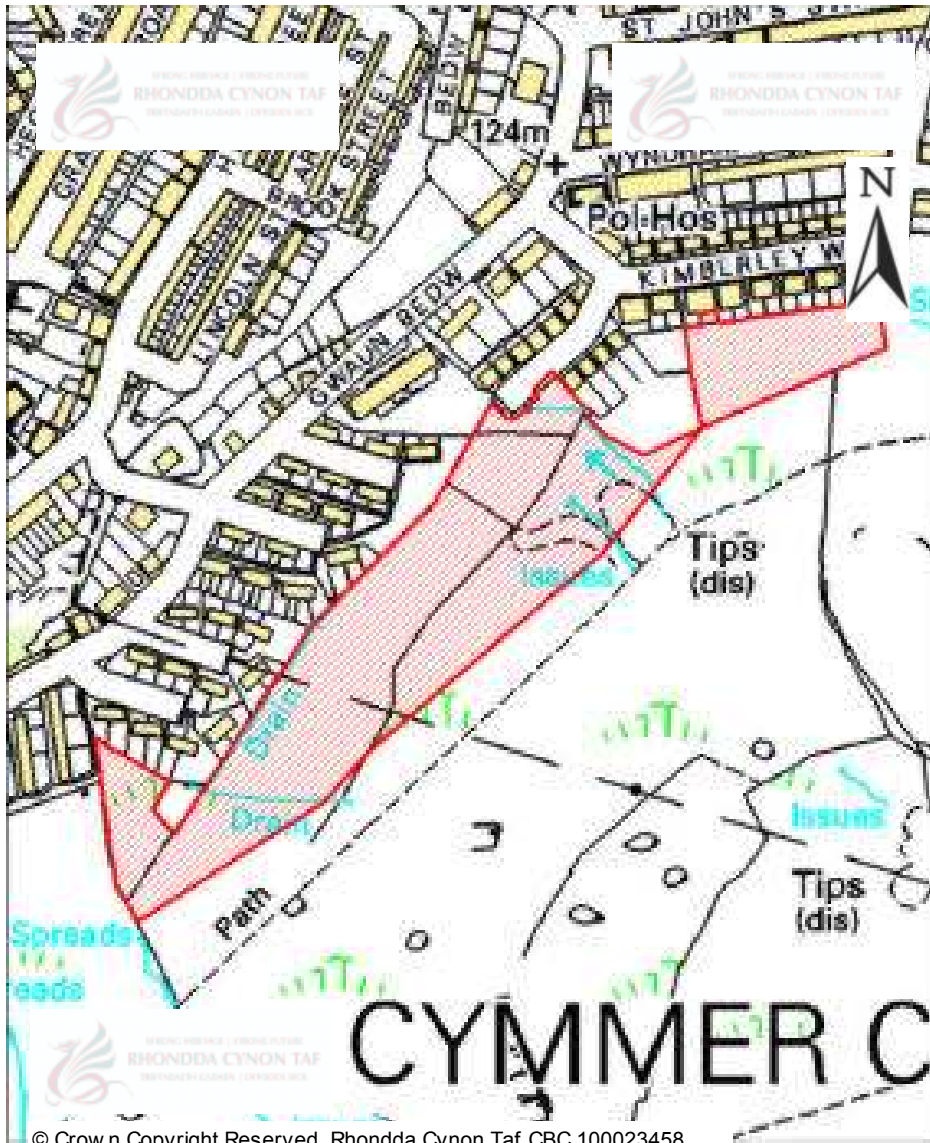

# CANDIDATE SITES REGISTER

<b>Site Number:</b>	<b>587</b>
<b>Site Name:</b>	<b>Land adjoining Bedw Farm Estate and Maes Bedw</b>
<b>Proposal:</b>	Residential development
<b>Site Category:</b>	Non-Strategic
<b>Settlement:</b>	Cymmer
<b>Site Area (Hect)</b>	2.97