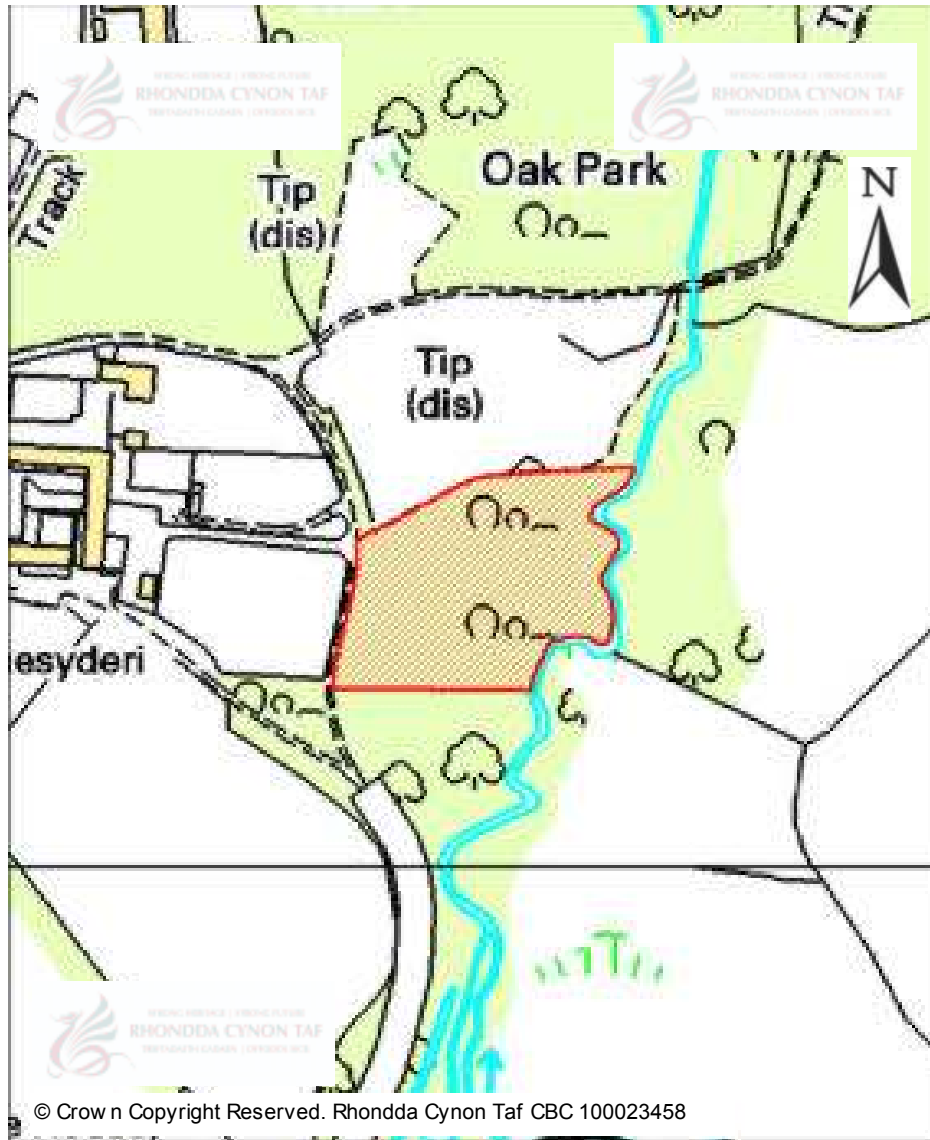

CANDIDATE SITES REGISTER

Site Number: 650

Site Name: Land at Talygar Park

Proposal: Holiday chalets

Site Category: Non-Strategic

Settlement: Talygar

Site Area (Hect): 0.95