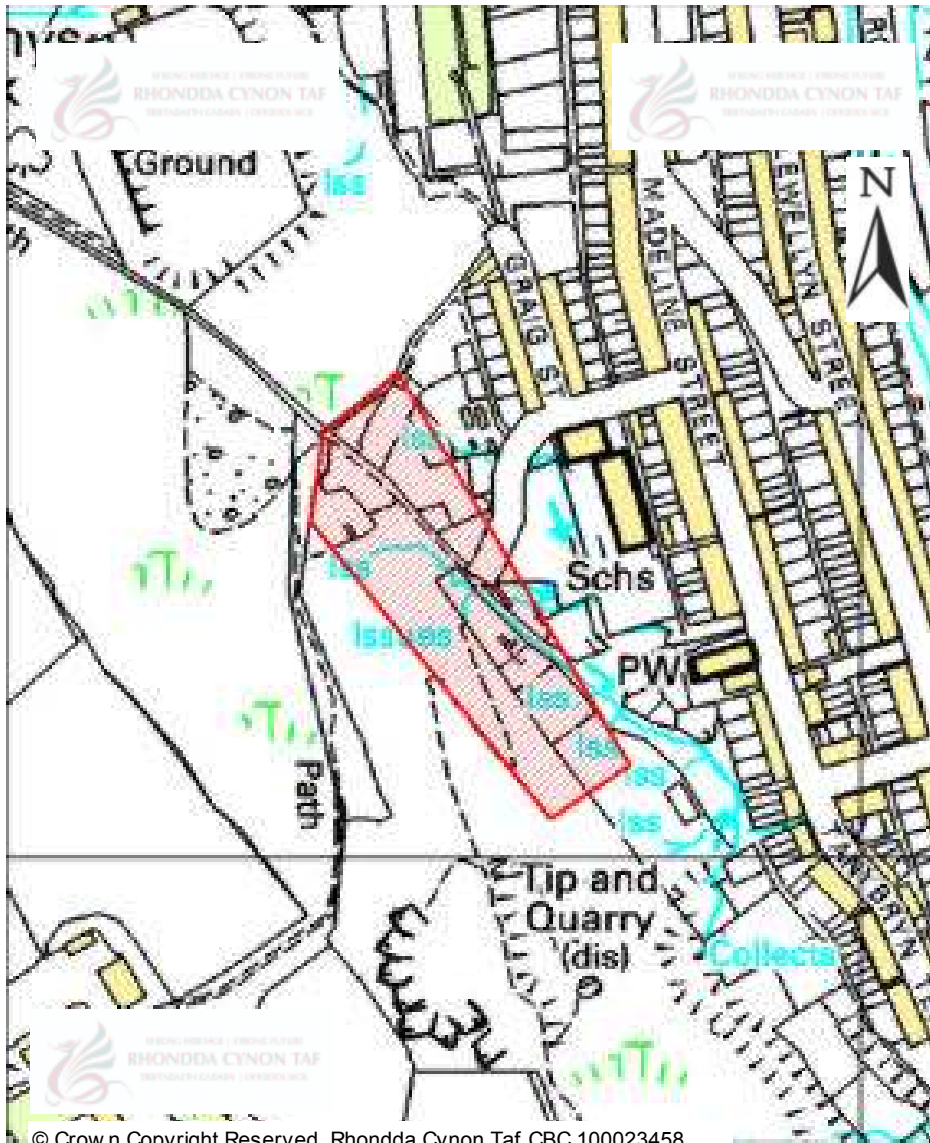

CANDIDATE SITES REGISTER

Site Number:	597
Site Name:	Land opposite Pontygwaith junior school
Proposal:	Residential development
Site Category:	Non-Strategic
Settlement:	Pontygwaith
Site Area (Hect)	1.38

© Crown Copyright Reserved. Rhondda Cynon Taf CBC 100023458