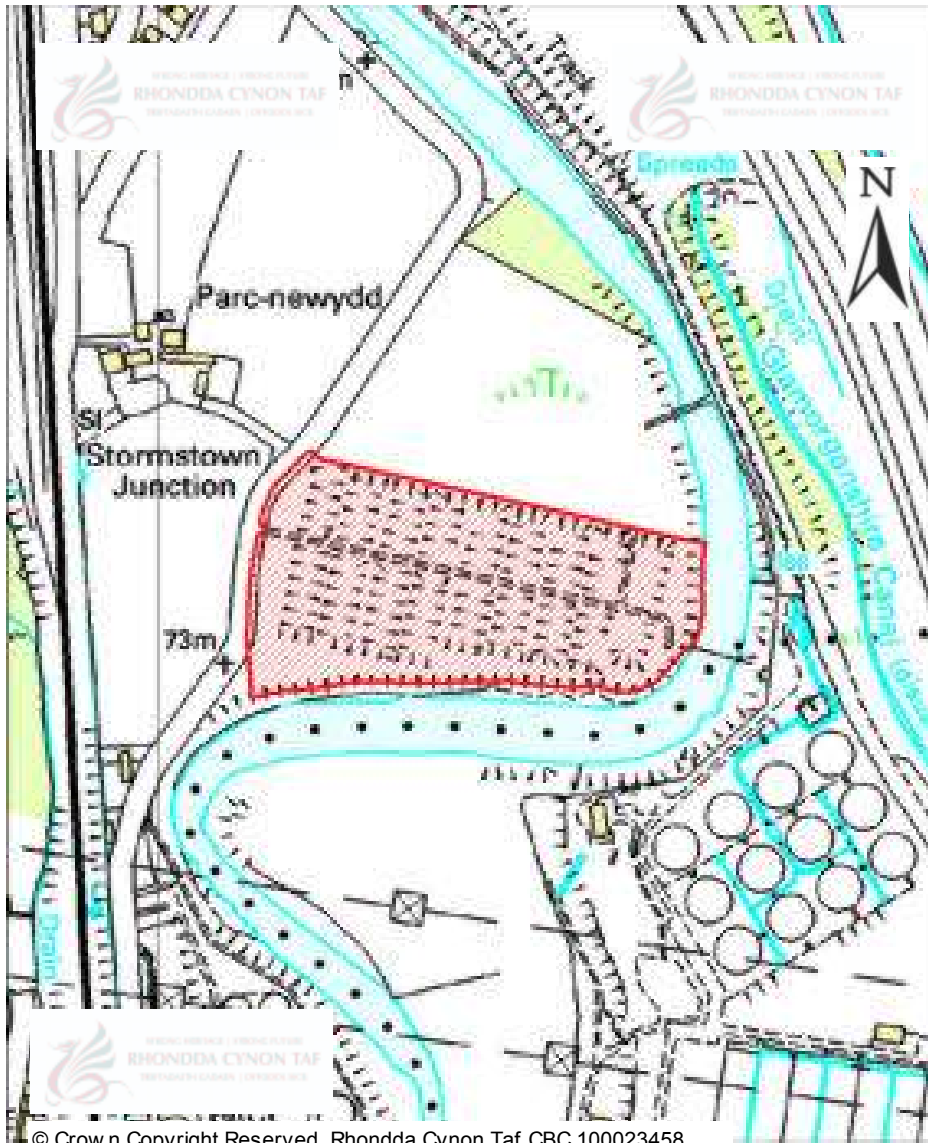

CANDIDATE SITES REGISTER

Site Number:	537
Site Name:	Site B opposite Parc Newydd Farm, Grovers Field
Proposal:	Residential development
Site Category:	Non-Strategic
Settlement:	Abercynon
Site Area (Hect)	3.5

© Crown Copyright Reserved. Rhondda Cynon Taf CBC 100023458