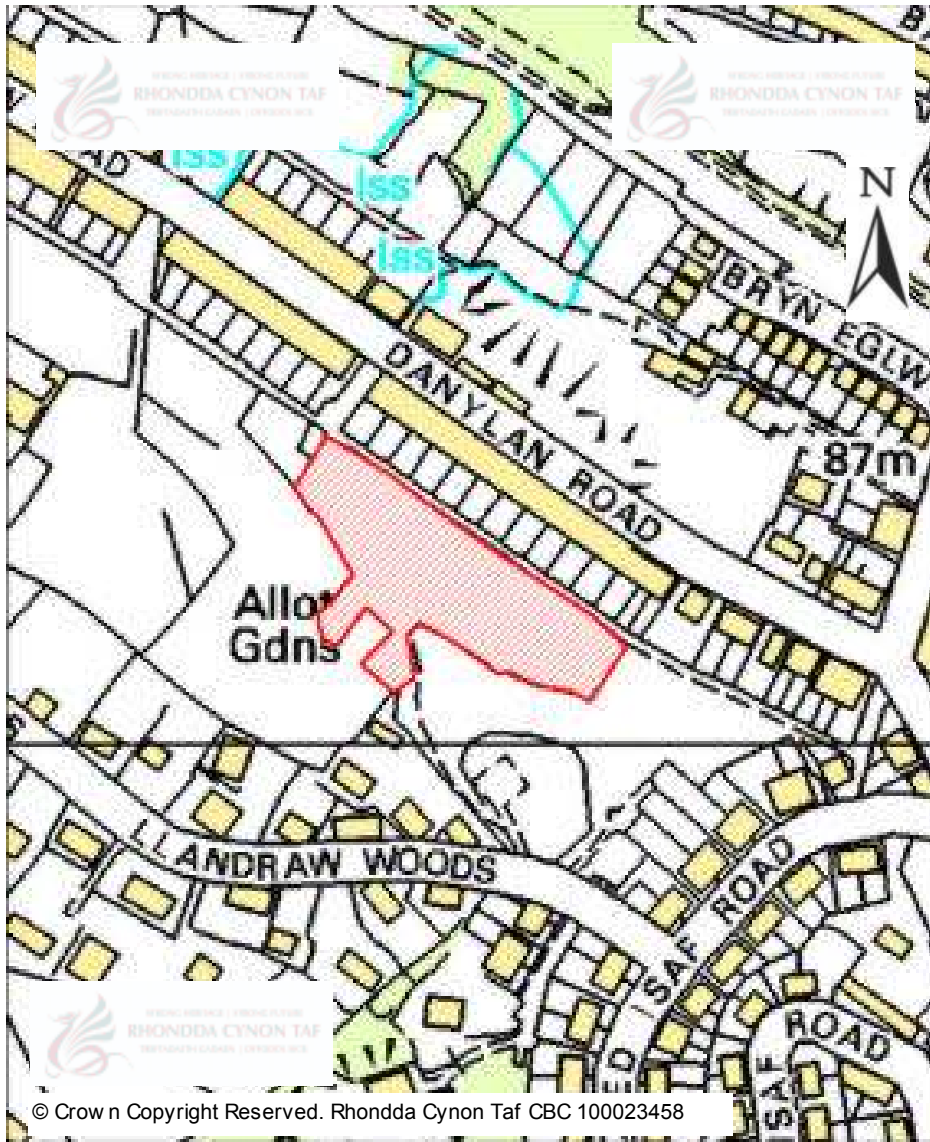

CANDIDATE SITES REGISTER

Site Number:	656
Site Name:	Land rear of Danylan Road
Proposal:	Residential development
Site Category:	Non-Strategic
Settlement:	Maesycoed
Site Area (Hect)	0.54

© Crown Copyright Reserved. Rhondda Cynon Taf CBC 100023458