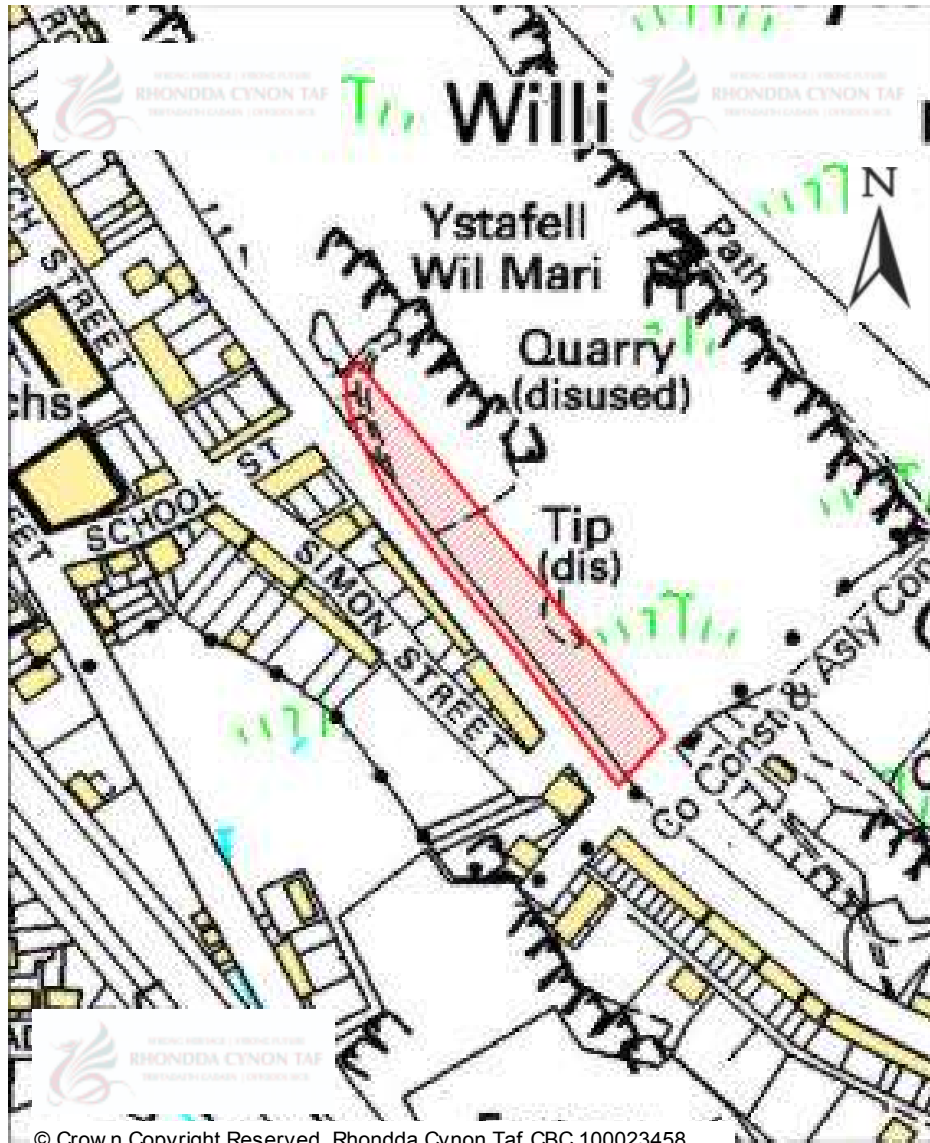

CANDIDATE SITES REGISTER

© Crown Copyright Reserved. Rhondda Cynon Taf CBC 100023458

Site Number:	520
Site Name:	South site opposite Gwenfron Terrace
Proposal:	Residential development
Site Category:	Non-Strategic
Settlement:	Williamstown
Site Area (Hect)	0.47