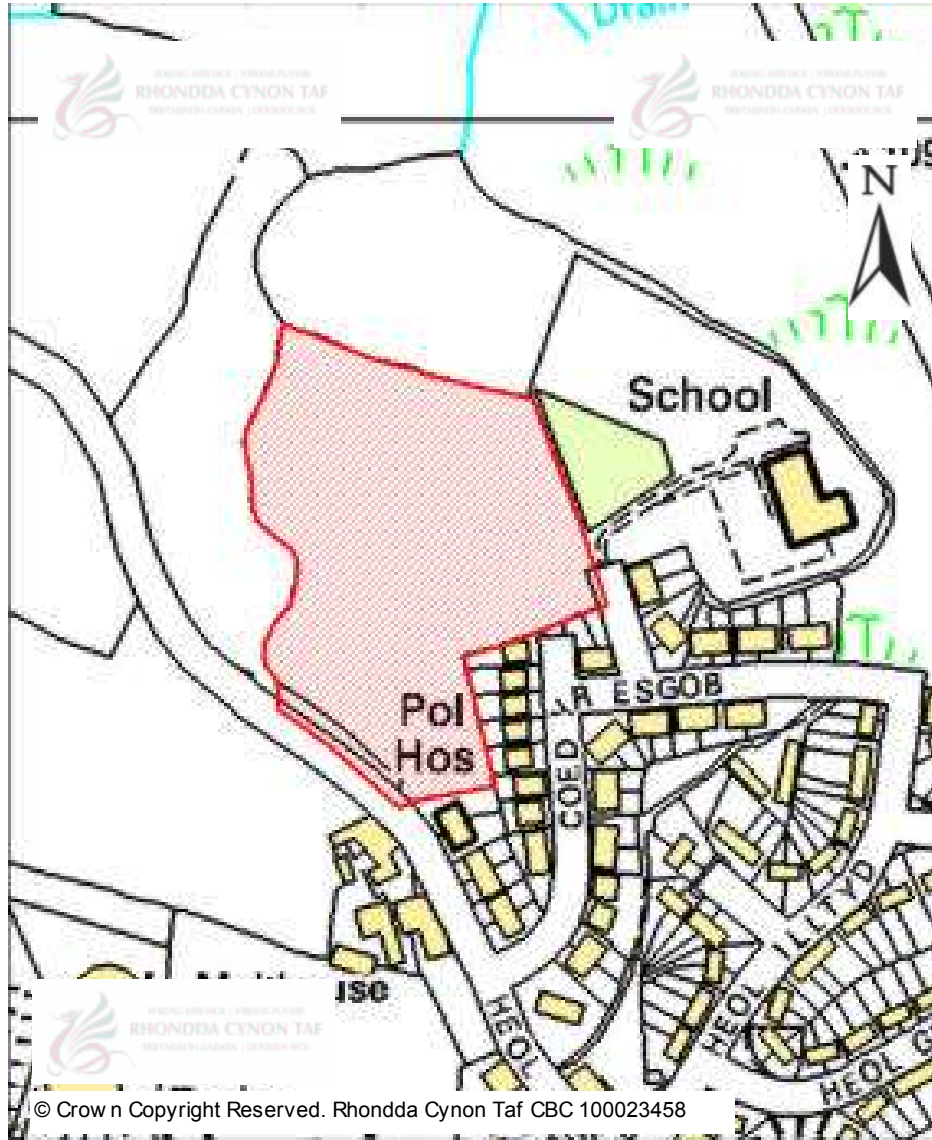

CANDIDATE SITES REGISTER

Site Number:	498
Site Name:	Land North of Coed yr Esgob
Proposal:	Residential development
Site Category:	Non-Strategic
Settlement:	Llantrisant
Site Area (Hect)	2.09