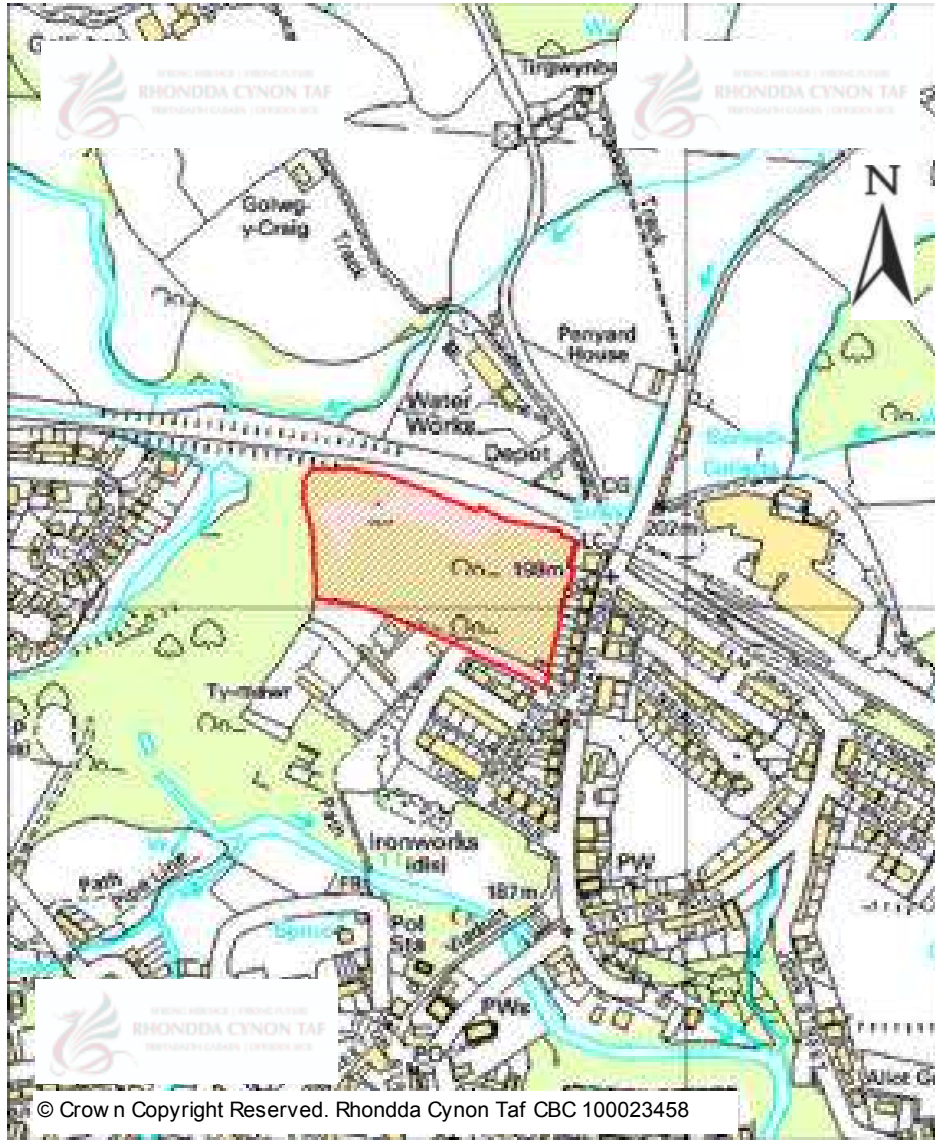

CANDIDATE SITES REGISTER

Site Number: 473

Site Name: Hirwaun Ironworks, North Site

Proposal: Residential development

Site Category: Non-Strategic

Settlement: Hirwaun

Site Area (Hect): 2.55

© Crown Copyright Reserved. Rhondda Cynon Taf CBC 100023458