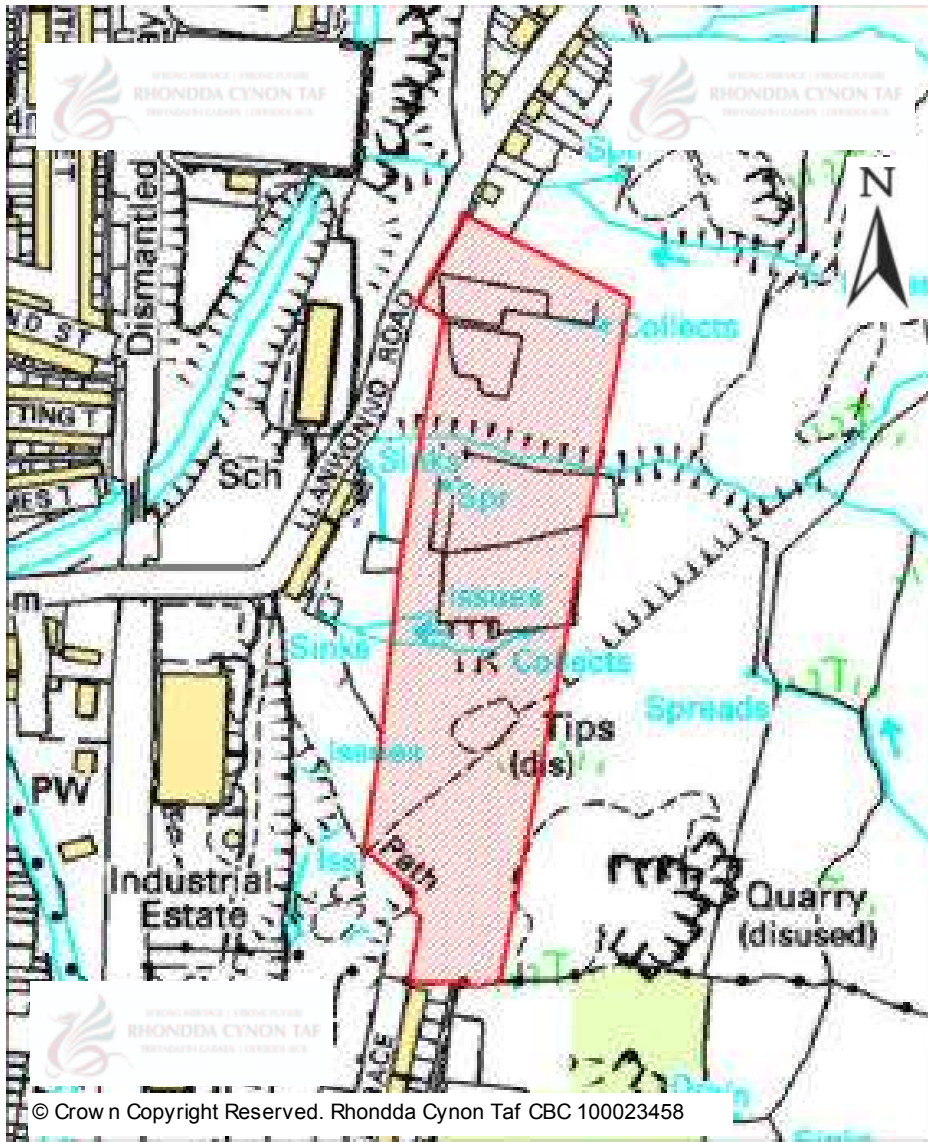

CANDIDATE SITES REGISTER

Site Number:	550
Site Name:	Large site off Llanwonno Road
Proposal:	Residential development
Site Category:	Non-Strategic
Settlement:	Ynyshir
Site Area (Hect)	3.37

© Crown Copyright Reserved. Rhondda Cynon Taf CBC 100023458