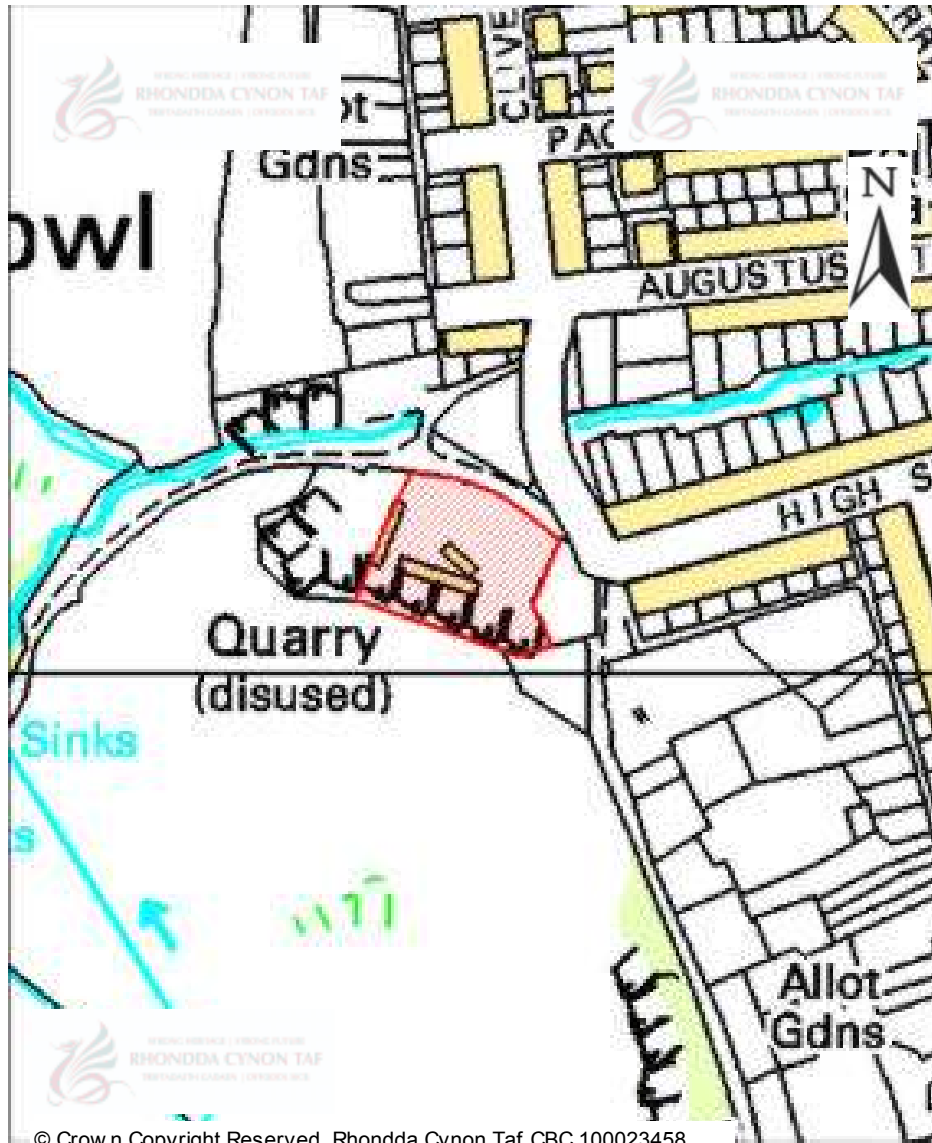

CANDIDATE SITES REGISTER

© Crown Copyright Reserved. Rhondda Cynon Taf CBC 100023458

Site Number:	510
Site Name:	Middle section of Cribbin Ddu Quarry
Proposal:	Residential development
Site Category:	Non-Strategic
Settlement:	Ynysybwll
Site Area (Hect)	0.33