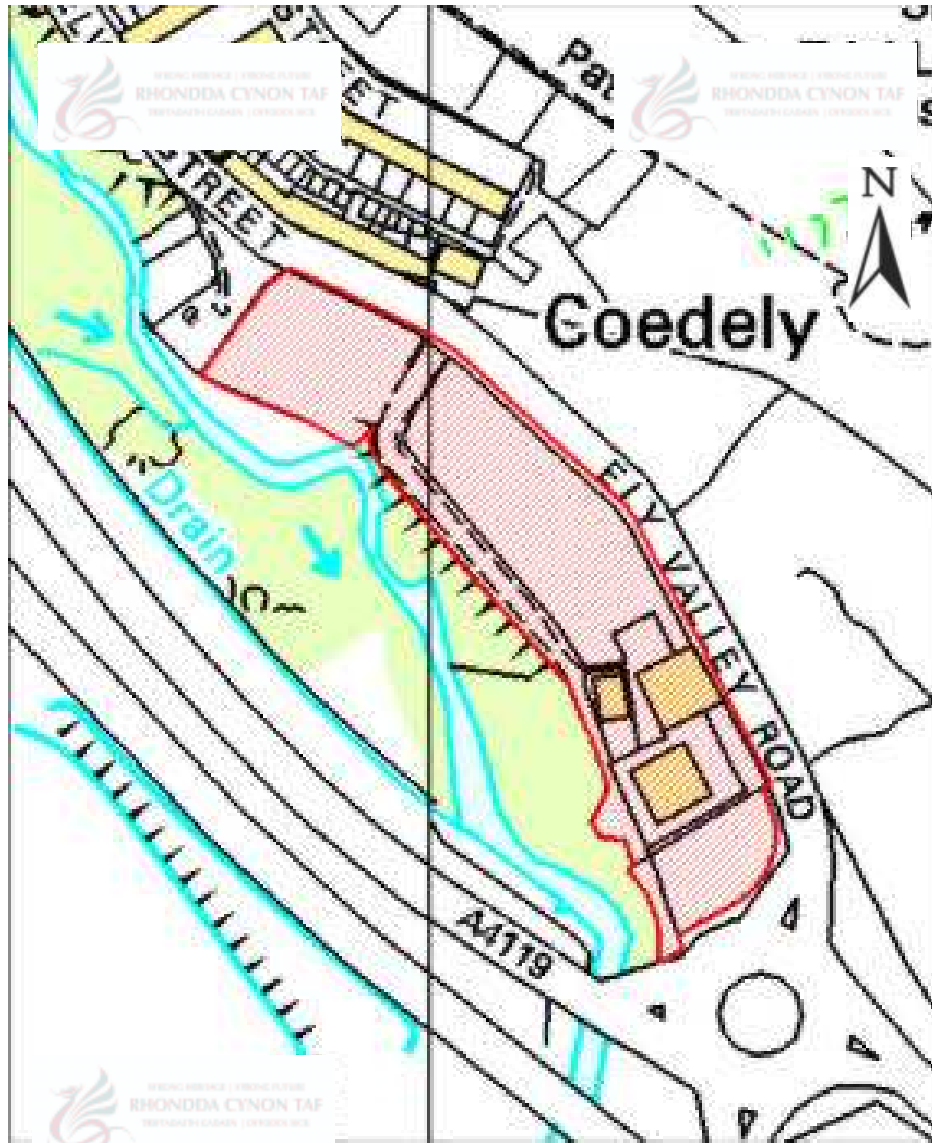

# CANDIDATE SITES REGISTER

<b>Site Number:</b>	<b>619</b>
<b>Site Name:</b>	<b>Vans Direct HQ, yard and land to north west, Ely Valley Road and Elwyn Street</b>
<b>Proposal:</b>	Residential development
<b>Site Category:</b>	Non-Strategic
<b>Settlement:</b>	Coedely
<b>Site Area (Hect)</b>	1.53