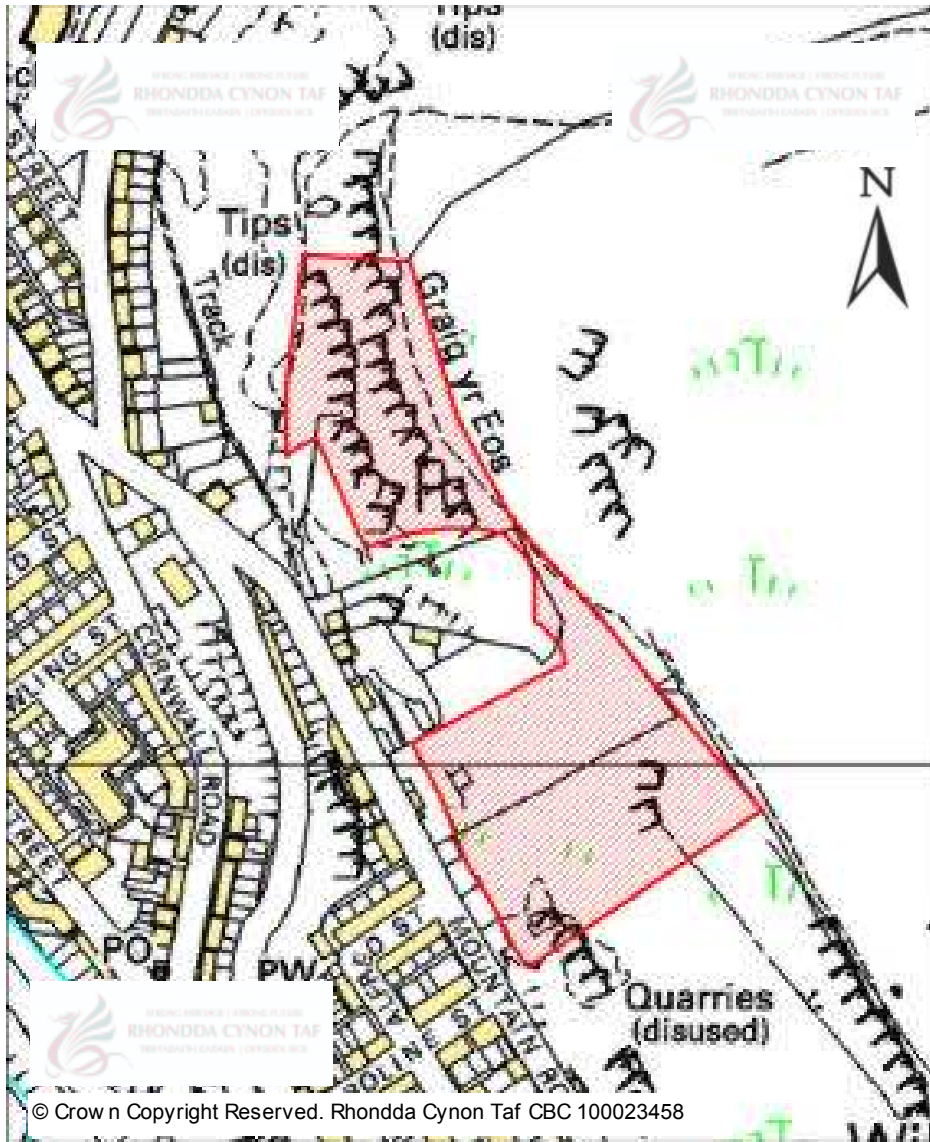

CANDIDATE SITES REGISTER

Site Number:	522
Site Name:	Land opposite Mountain Road
Proposal:	Residential development
Site Category:	Non-Strategic
Settlement:	Williamstown
Site Area (Hect)	3.05

© Crown Copyright Reserved. Rhondda Cynon Taf CBC 100023458