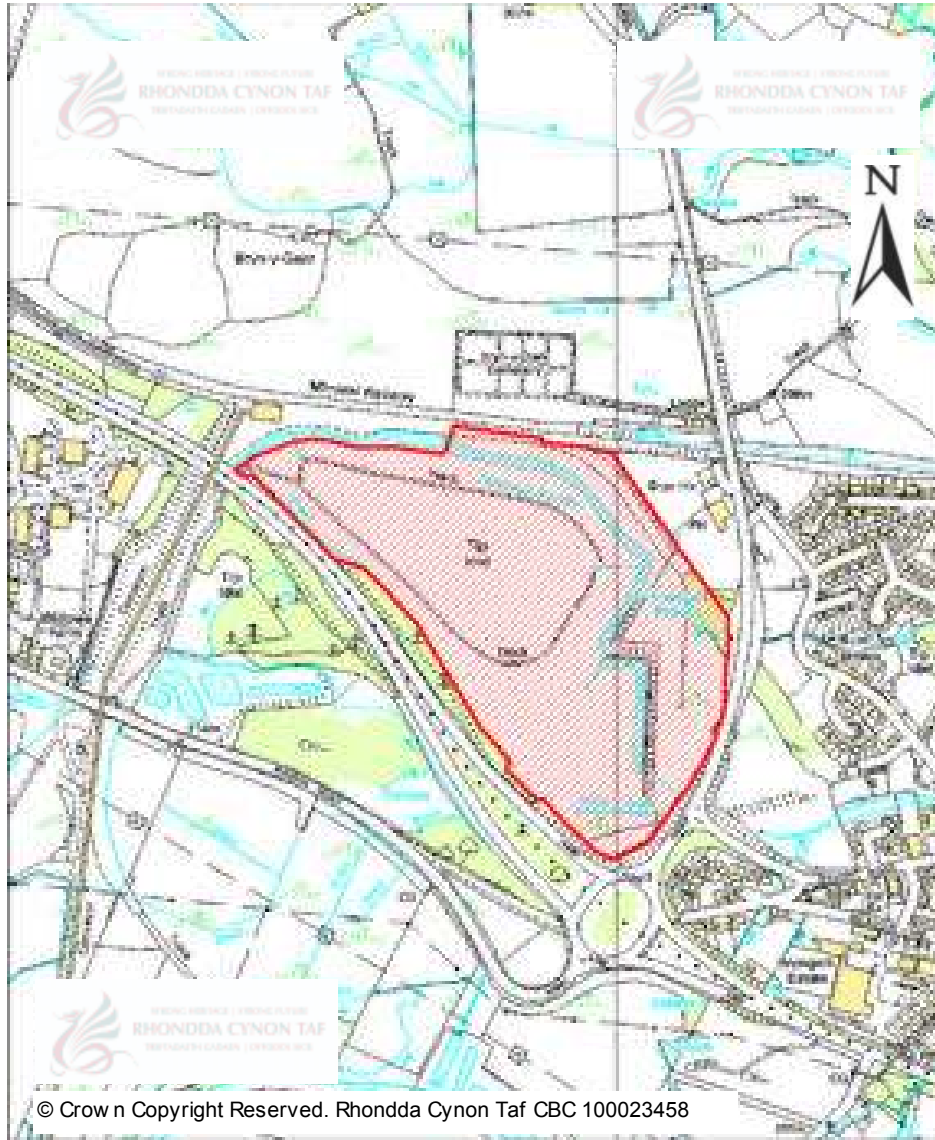

CANDIDATE SITES REGISTER

Site Number:	493
Site Name:	Land west of Mount Pleasant Inn
Proposal:	Eco Park
Site Category:	Strategic
Settlement:	Hirwaun
Site Area (Hect)	22.24