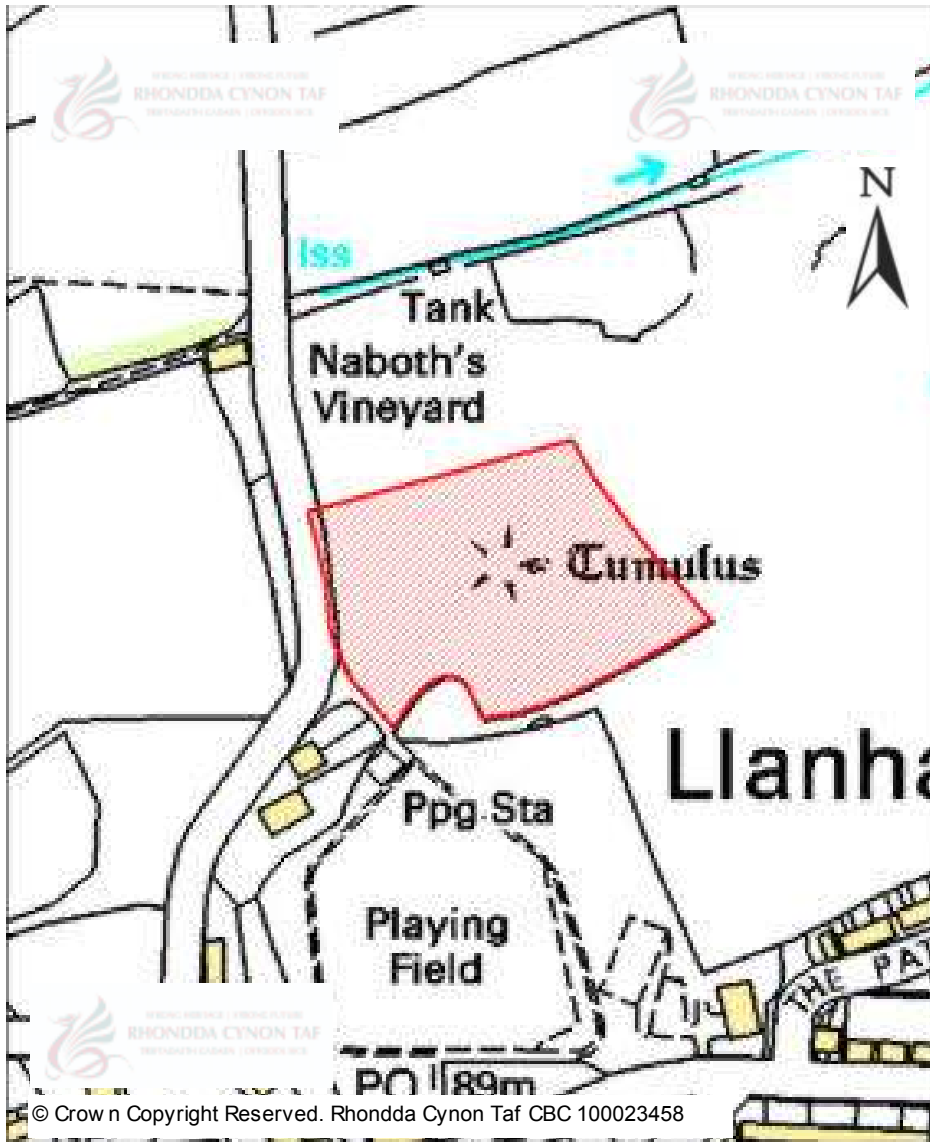

CANDIDATE SITES REGISTER

Site Number:	574
Site Name:	Site near Fox Cottages
Proposal:	Provision of vehicle access for larger development site
Site Category:	Non-Strategic
Settlement:	Llanharry
Site Area (Hect)	1.22

© Crown Copyright Reserved. Rhondda Cynon Taf CBC 100023458