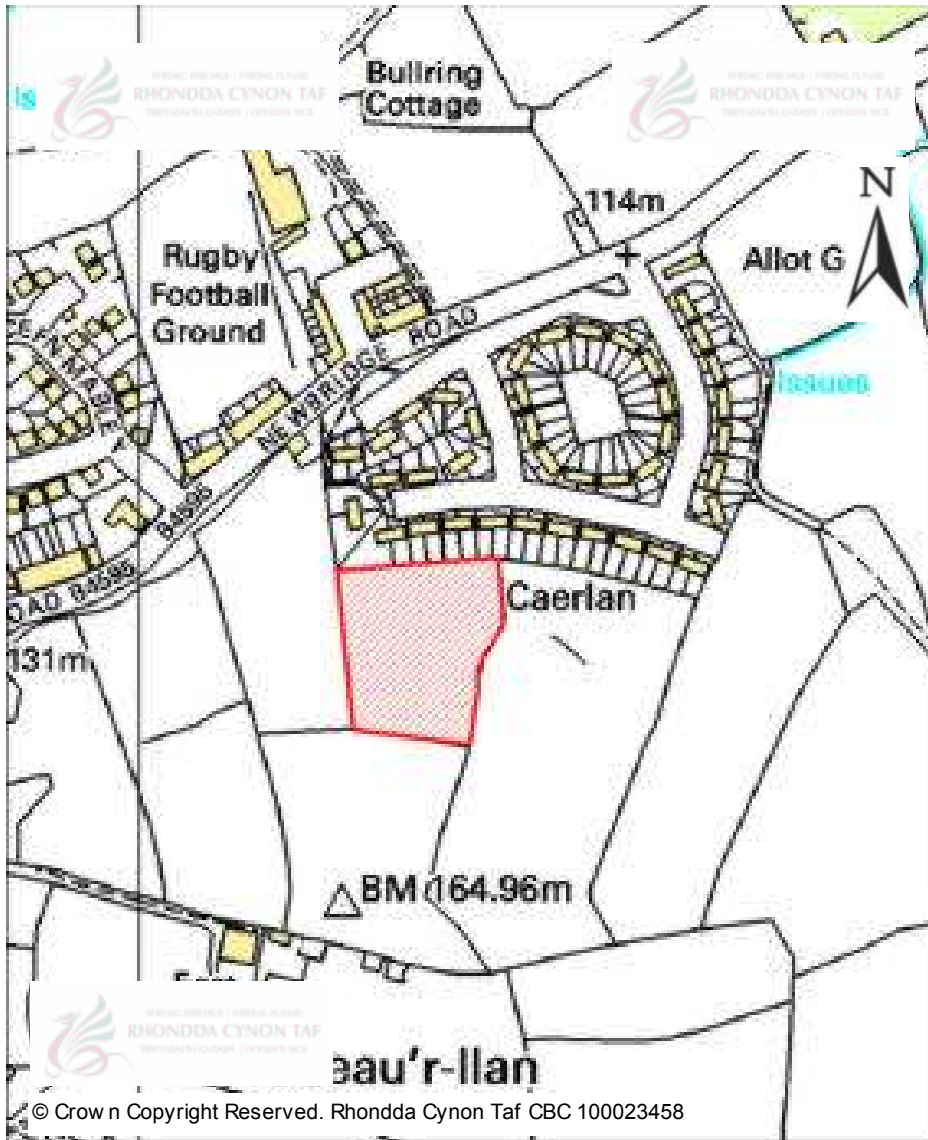

CANDIDATE SITES REGISTER

Site Number:	543
Site Name:	Land at Dan Caerlan
Proposal:	Residential development
Site Category:	Non-Strategic
Settlement:	Llantrisant
Site Area (Hect)	1.7