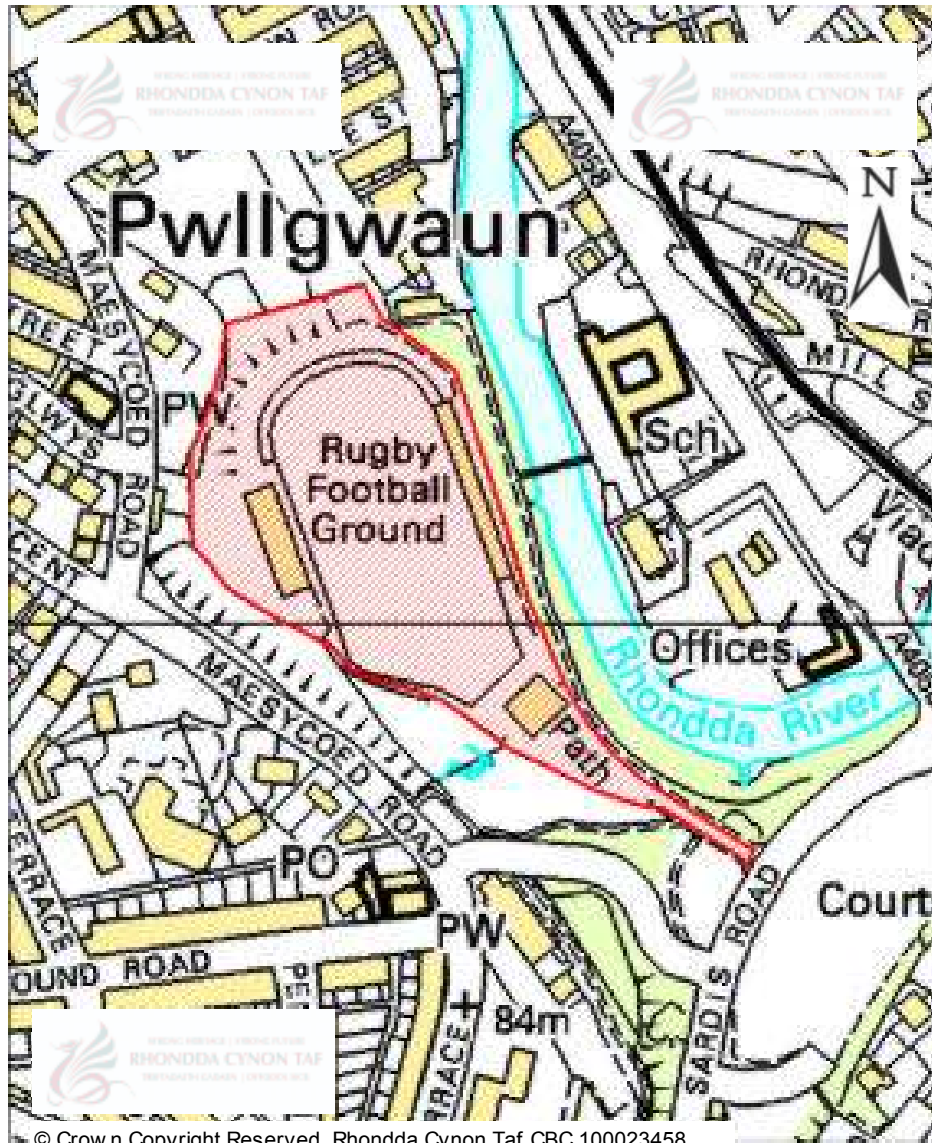

CANDIDATE SITES REGISTER

© Crown Copyright Reserved. Rhondda Cynon Taf CBC 100023458

Site Number:	463
Site Name:	Sardis Road Rugby Football Ground
Proposal:	
Site Category:	Non-Strategic
Settlement:	Pontypridd
Site Area (Hect)	2.24