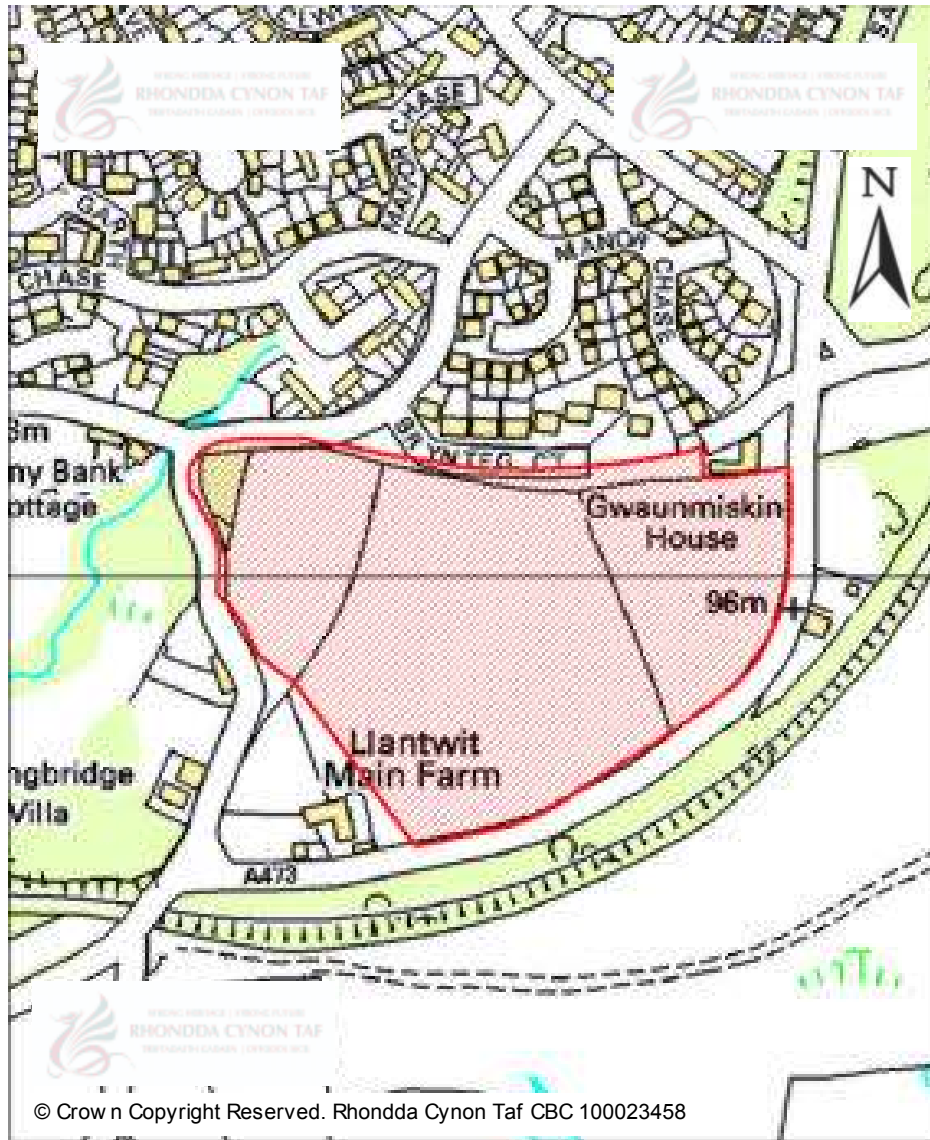

CANDIDATE SITES REGISTER

Site Number:	654
Site Name:	Land at Llantrisant Road
Proposal:	Residential development
Site Category:	Non-Strategic
Settlement:	Beddau
Site Area (Hect)	5.2