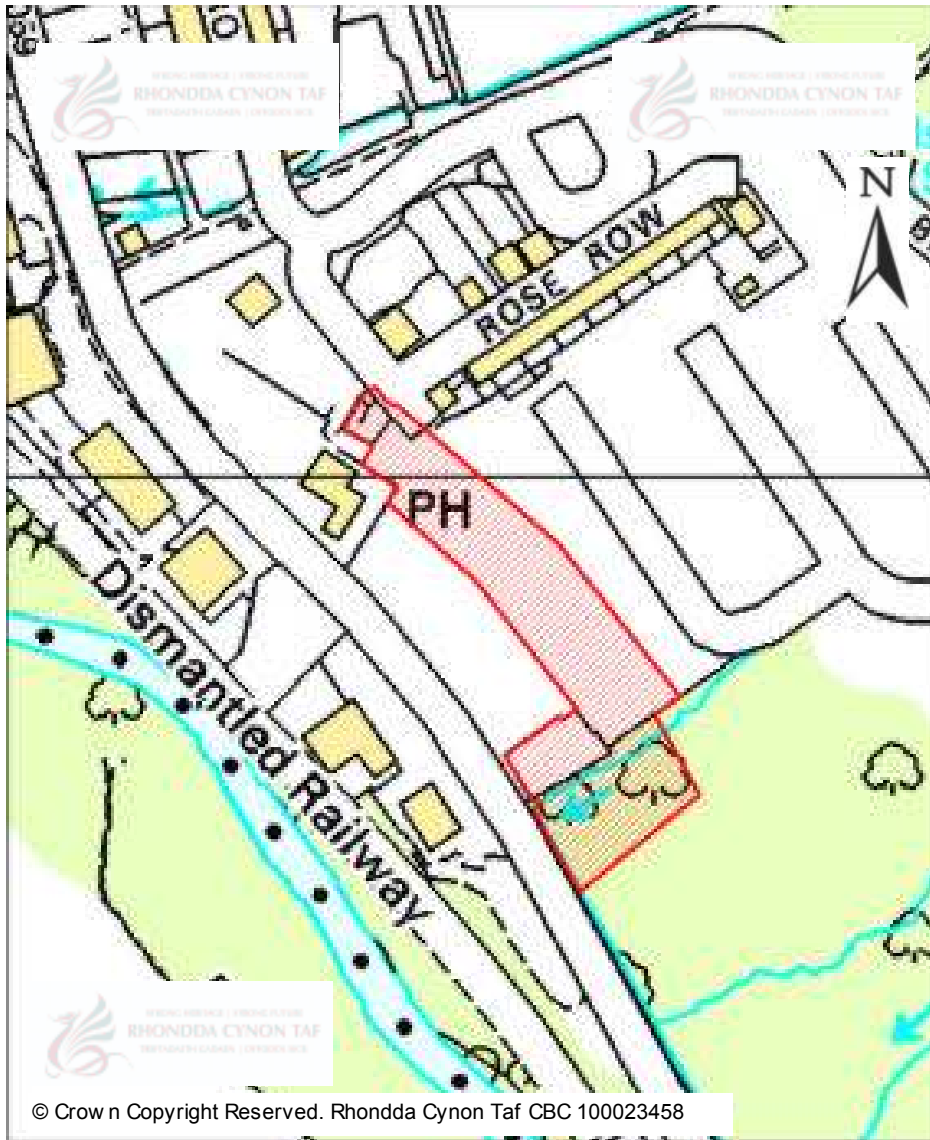

CANDIDATE SITES REGISTER

Site Number:	632
Site Name:	Land adjoining Dyffryn Road
Proposal:	Residential development
Site Category:	Non-Strategic
Settlement:	Cwmbach
Site Area (Hect)	20.02

© Crown Copyright Reserved. Rhondda Cynon Taf CBC 100023458