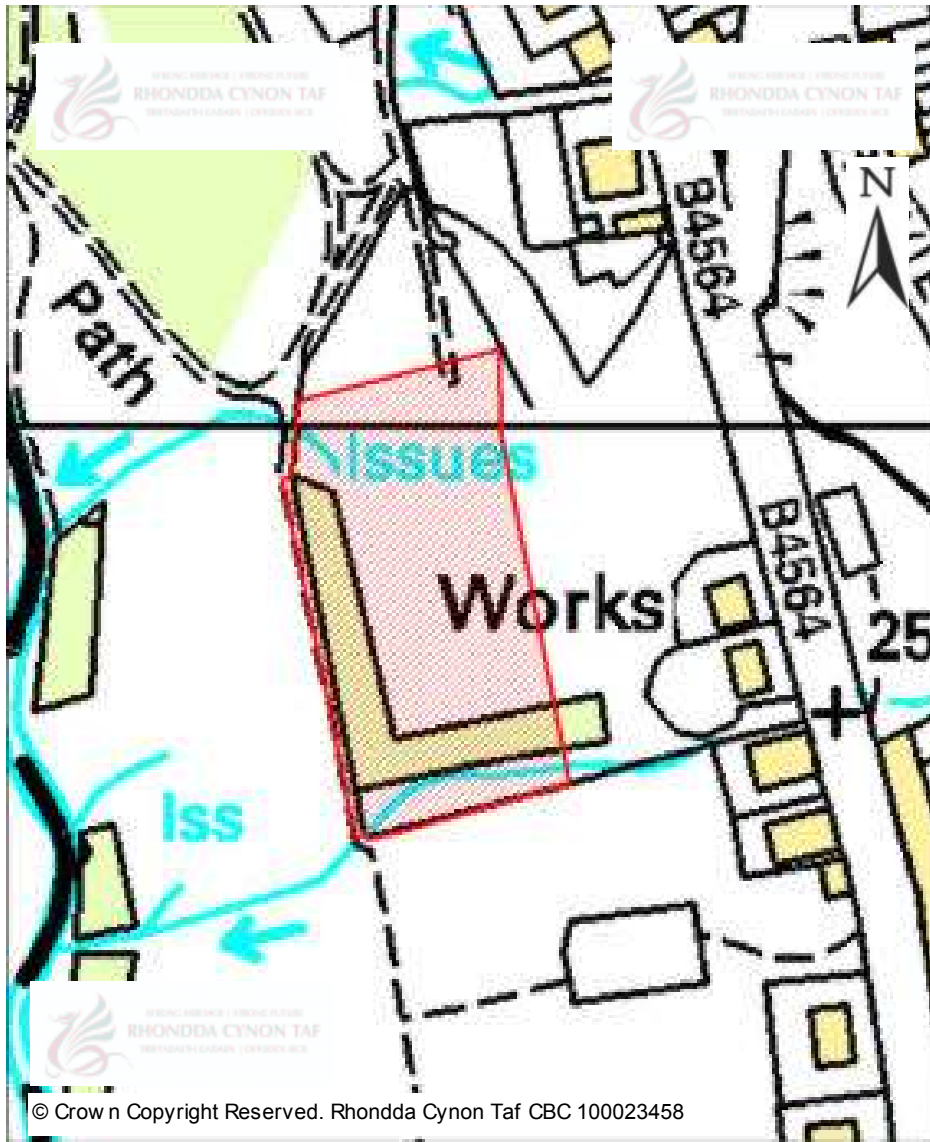

CANDIDATE SITES REGISTER

Site Number:	600
Site Name:	Land to the south of High Street
Proposal:	Residential development
Site Category:	Non-Strategic
Settlement:	Gilfach Goch
Site Area (Hect)	0.64

© Crown Copyright Reserved. Rhondda Cynon Taf CBC 100023458