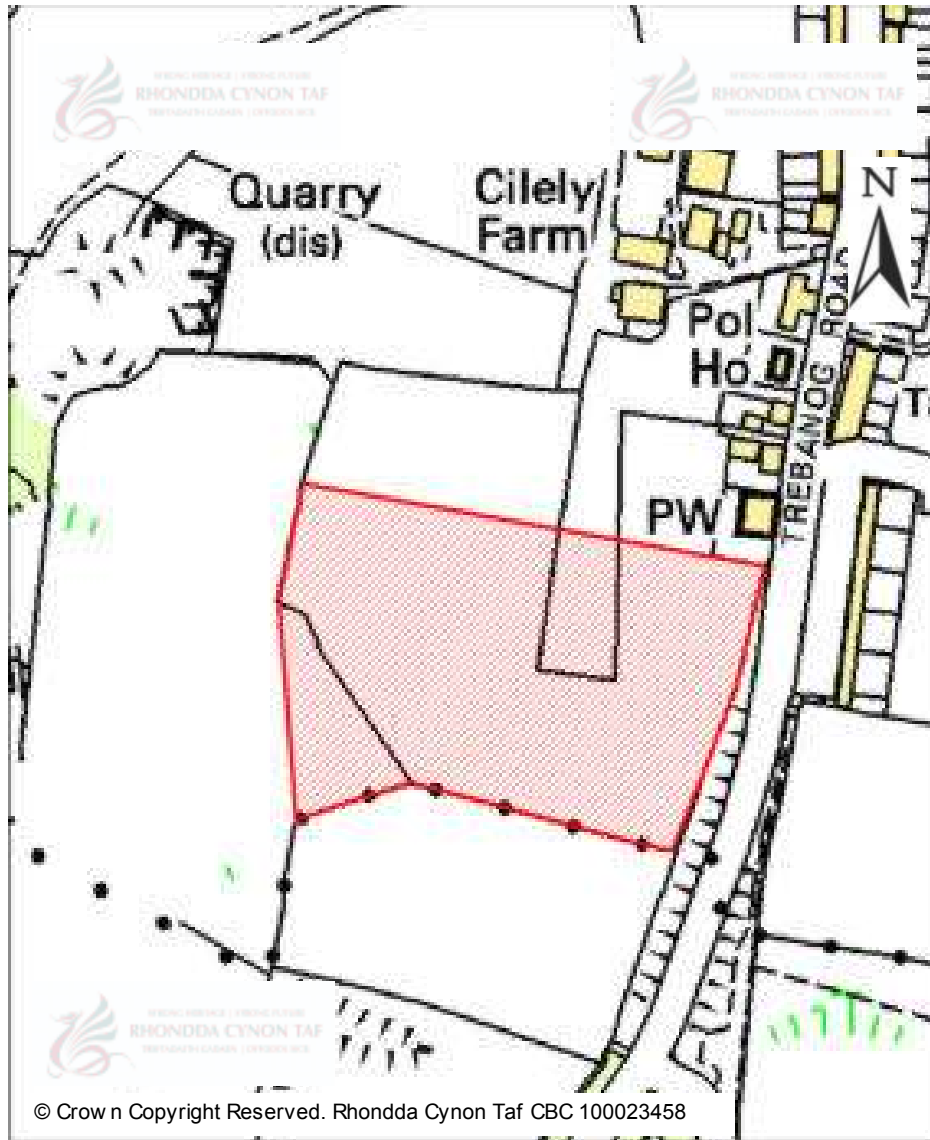

CANDIDATE SITES REGISTER

Site Number:	535
Site Name:	Land south of Trebanog Road
Proposal:	Residential development
Site Category:	Non-Strategic
Settlement:	Trebanog
Site Area (Hect)	2.32