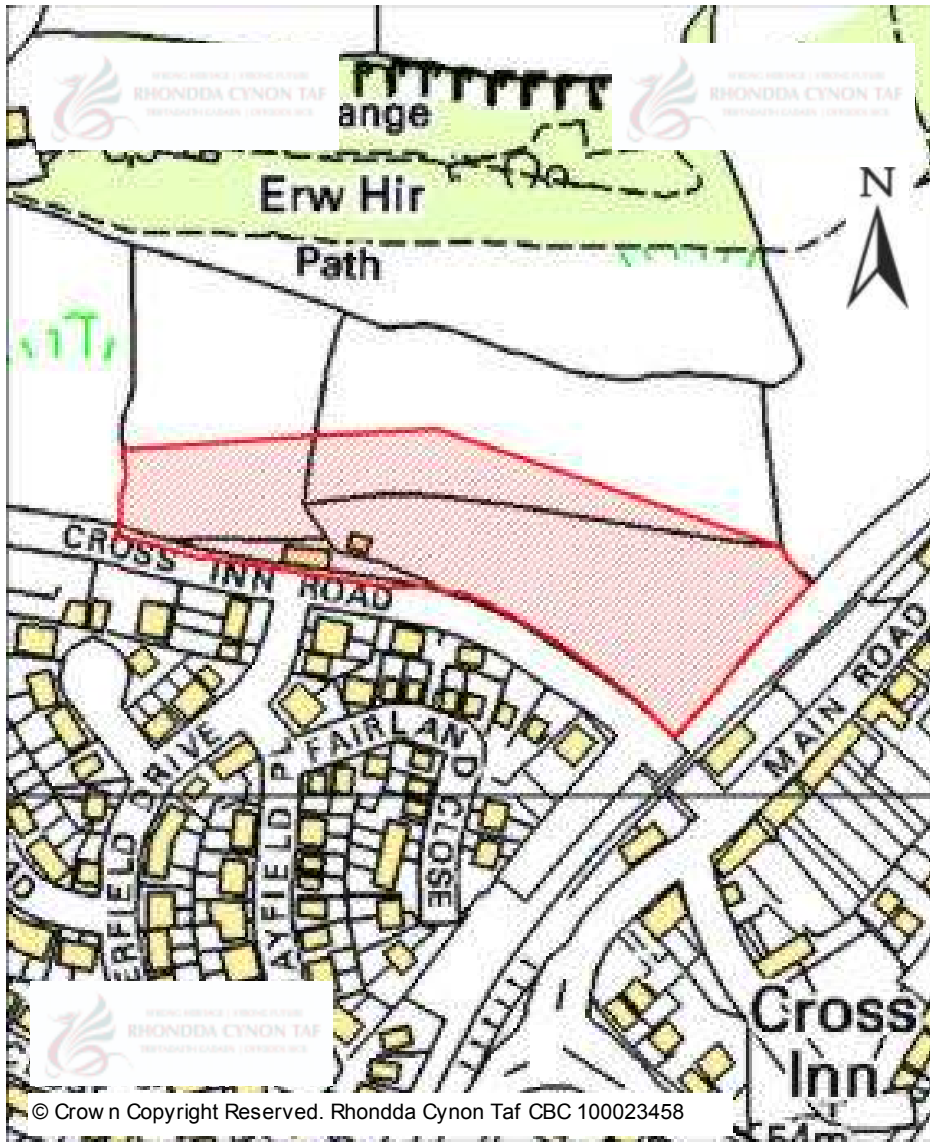

CANDIDATE SITES REGISTER

Site Number:	644
Site Name:	Land north of Cross Inn Road
Proposal:	Residential development
Site Category:	Non-Strategic
Settlement:	Cross Inn
Site Area (Hect)	1.73

© Crown Copyright Reserved. Rhondda Cynon Taf CBC 100023458