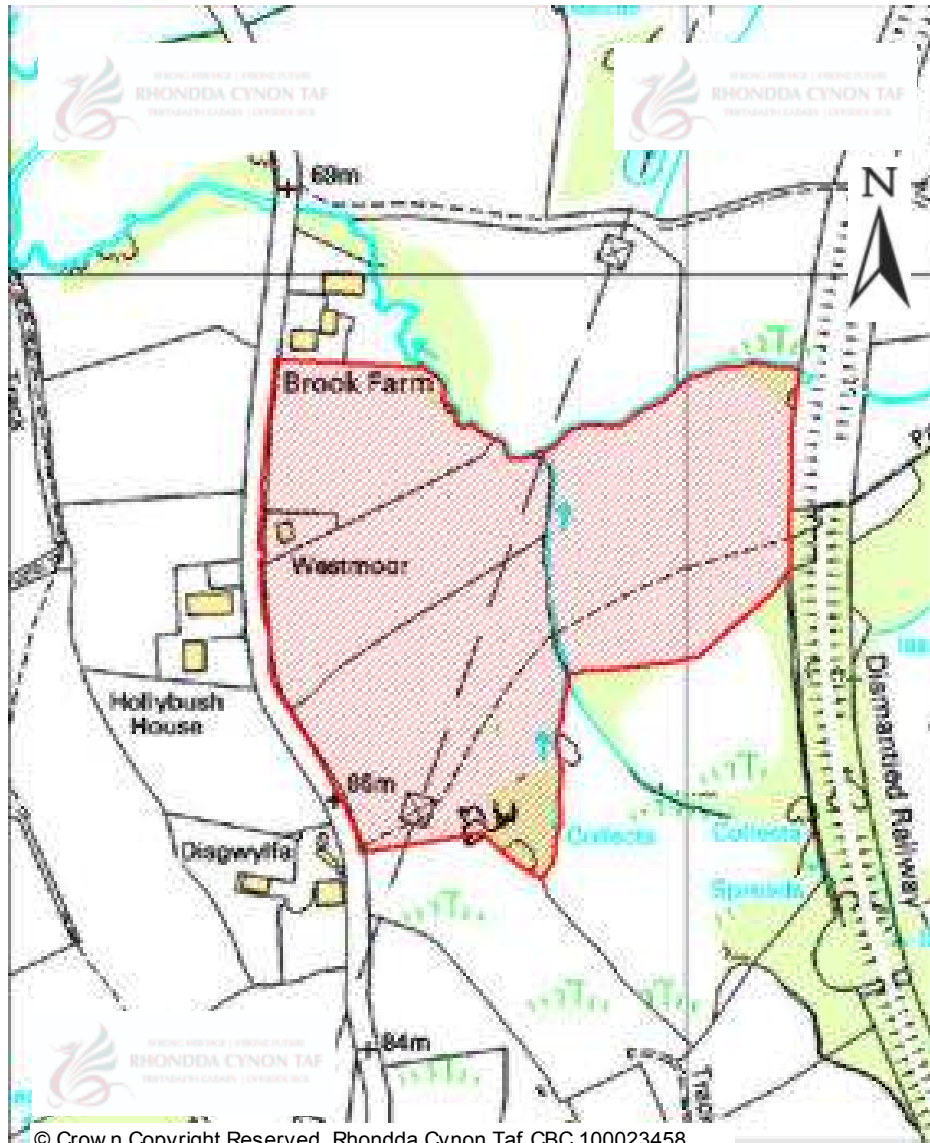

CANDIDATE SITES REGISTER

© Crown Copyright Reserved. Rhondda Cynon Taf CBC 100023458

Site Number:	648
Site Name:	Land at Heol y Creigiau south of Llantwit Fardre
Proposal:	Residential, garden centre, bio diversity visitor/educational centre
Site Category:	Non-Strategic
Settlement:	Efail Isaf
Site Area (Hect)	9.27