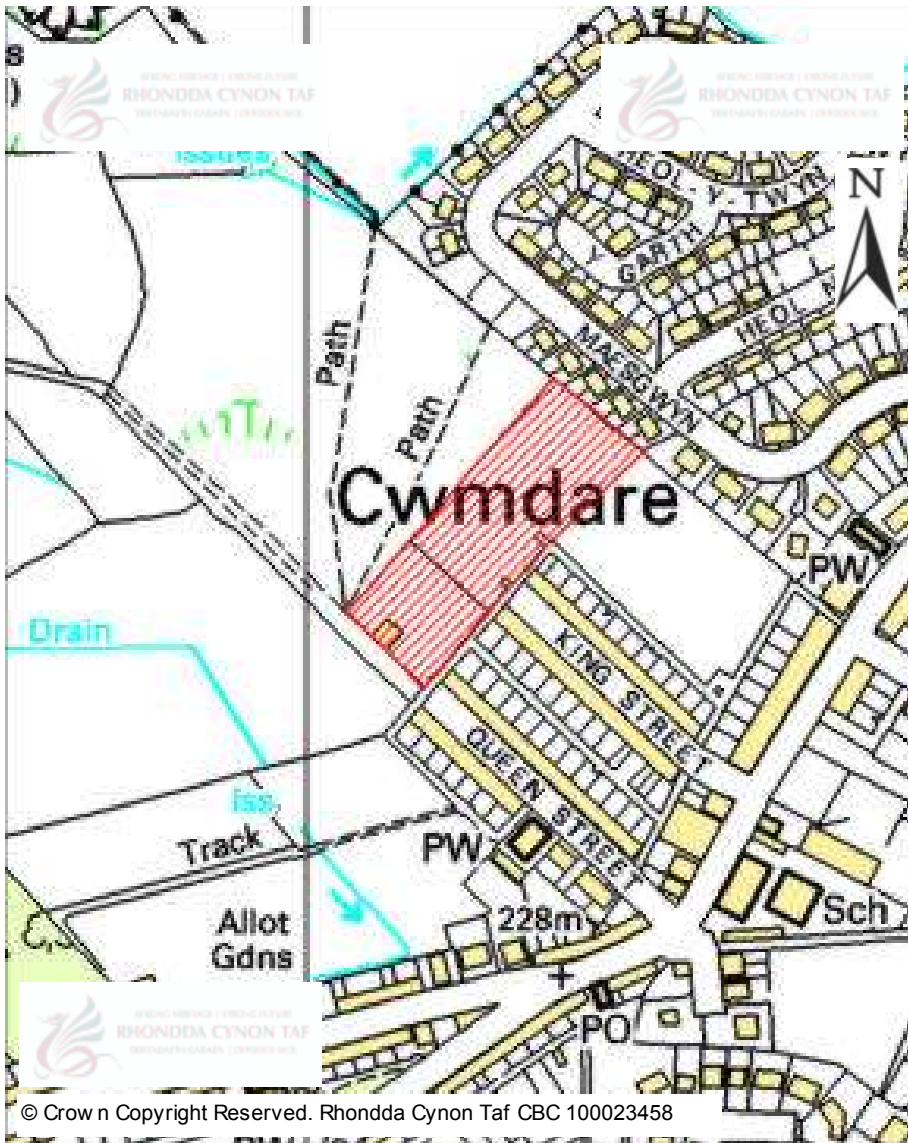

CANDIDATE SITES REGISTER

© Crown Copyright Reserved. Rhondda Cynon Taf CBC 100023458

Site Number:	524
Site Name:	Land at the end of King Street
Proposal:	Residential development
Site Category:	Non-Strategic
Settlement:	Cwmdare
Site Area (Hect)	0.92