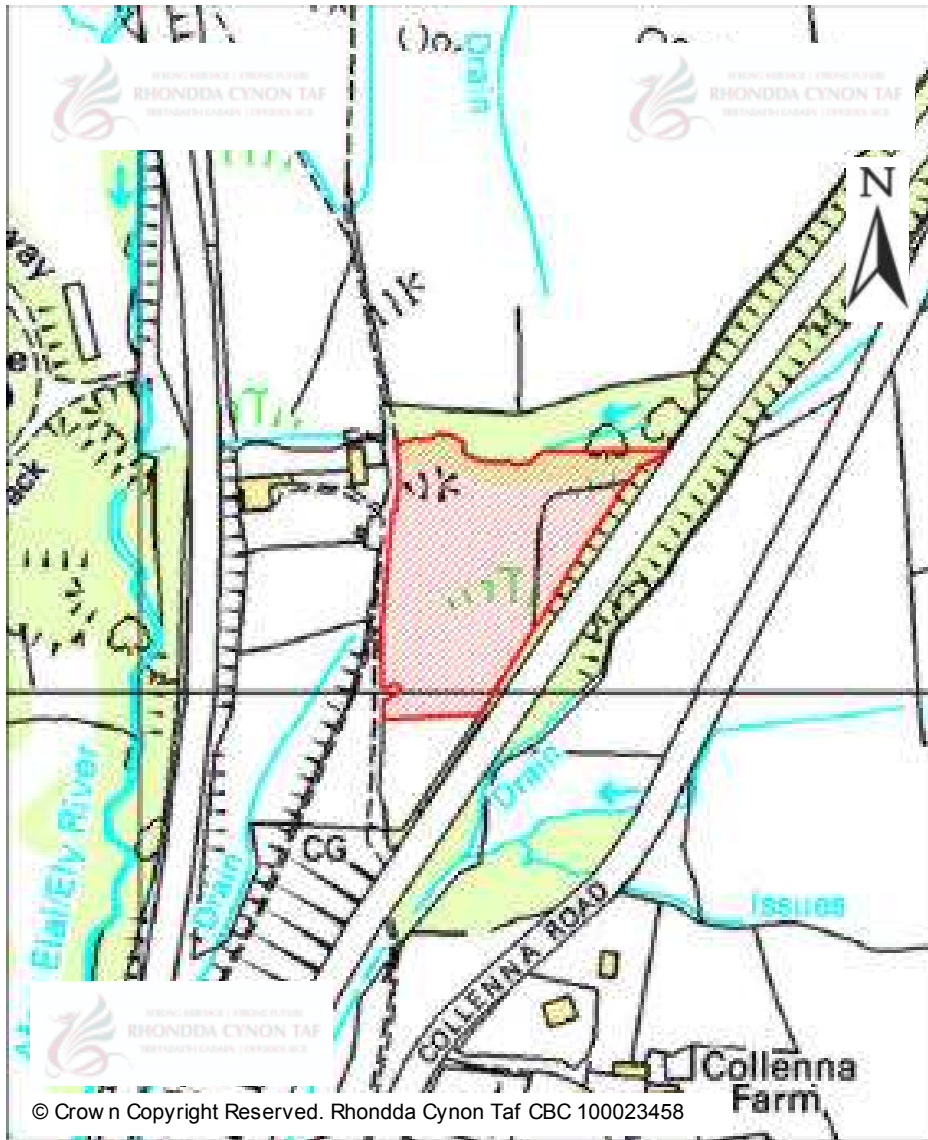

CANDIDATE SITES REGISTER

Site Number:	558
Site Name:	Land off Collenna Road
Proposal:	Residential development
Site Category:	Non-Strategic
Settlement:	Tonyrefail
Site Area (Hect)	1.28

© Crown Copyright Reserved. Rhondda Cynon Taf CBC 100023458