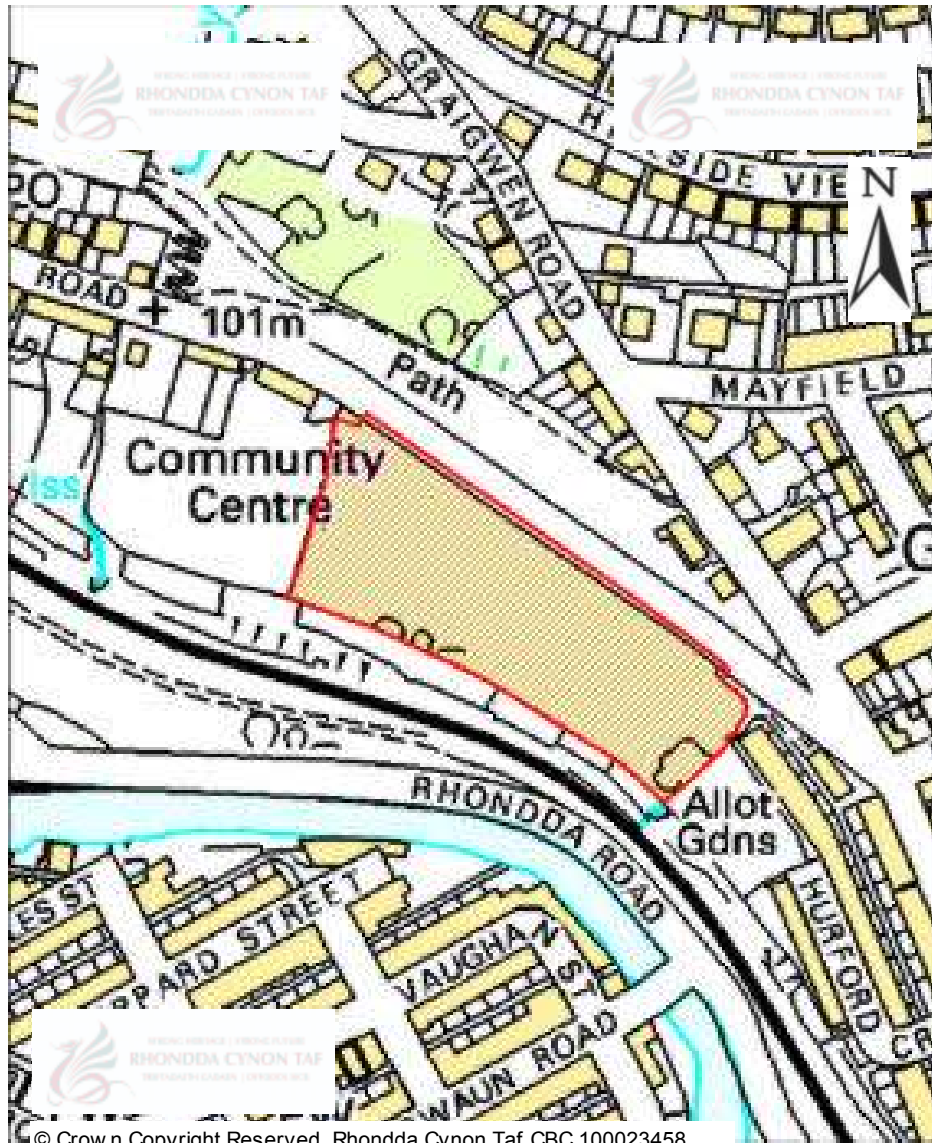

CANDIDATE SITES REGISTER

© Crown Copyright Reserved. Rhondda Cynon Taf CBC 100023458

Site Number:	539
Site Name:	Former Allotment Land off Pantygraiwen Road - Site A
Proposal:	Residential development
Site Category:	Non-Strategic
Settlement:	Pontypridd
Site Area (Hect)	1.32