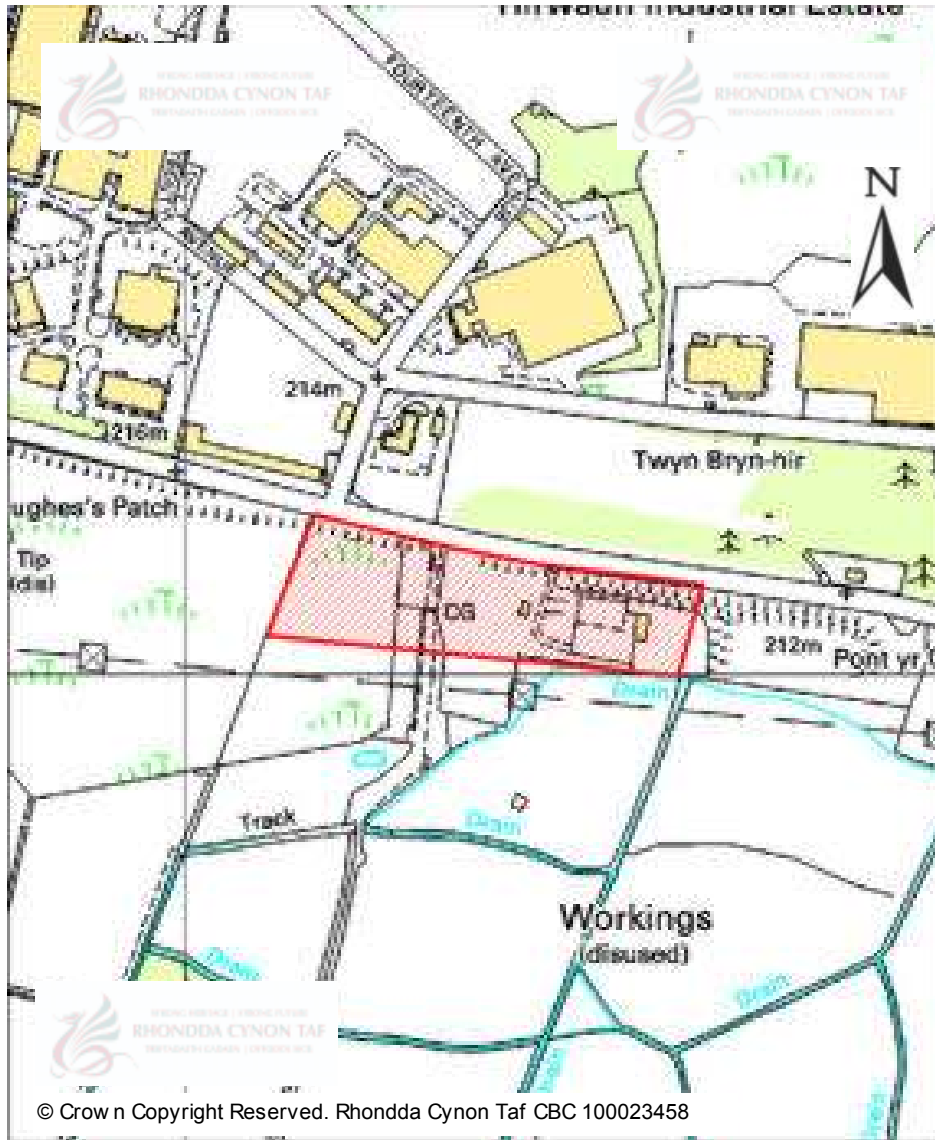

CANDIDATE SITES REGISTER

Site Number: 505

Site Name: Land adjacent to Rhigos Road

Proposal:

Site Category: Non-Strategic

Settlement: Hirwaun

Site Area (Hect) 2.48

© Crown Copyright Reserved. Rhondda Cynon Taf CBC 100023458