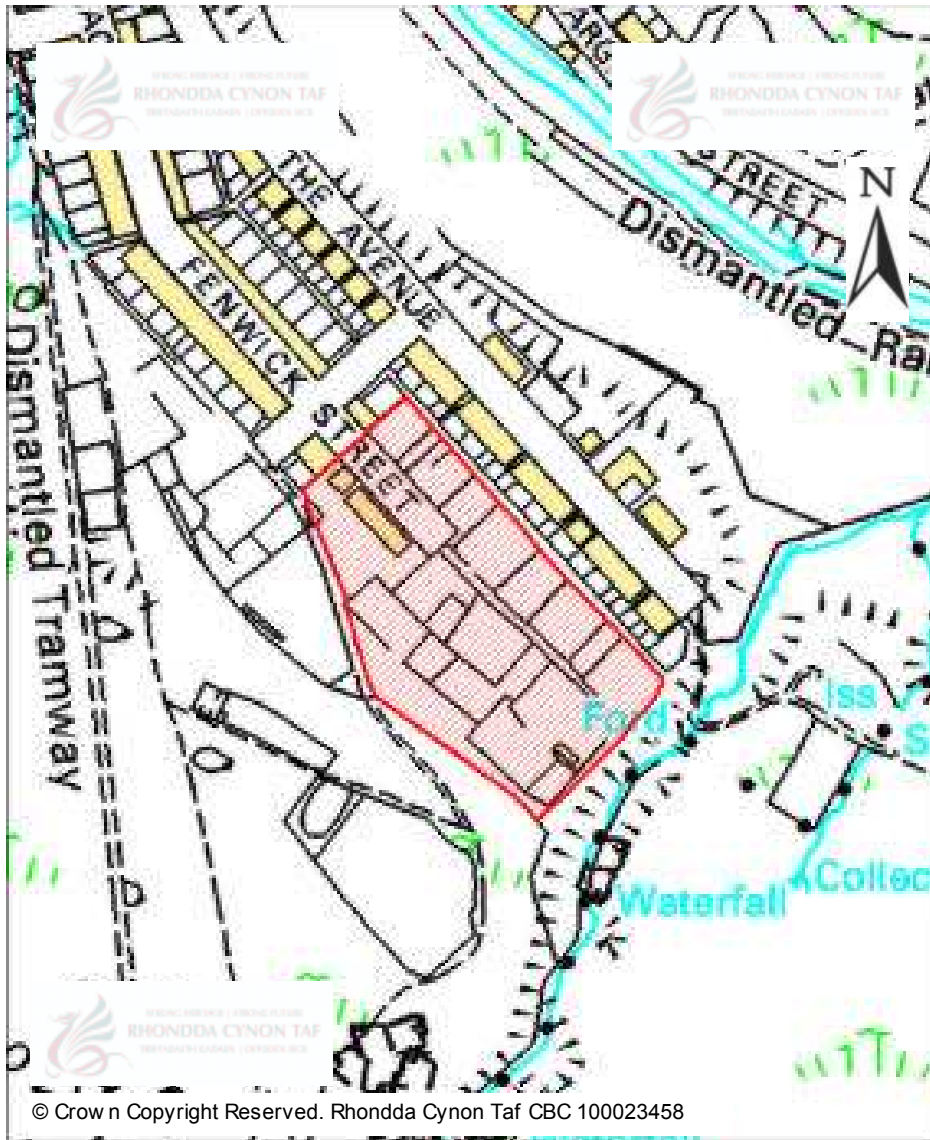

CANDIDATE SITES REGISTER

Site Number:	483
Site Name:	Land at Fenwick Street
Proposal:	Residential development
Site Category:	Non-Strategic
Settlement:	Pontygwaith
Site Area (Hect)	1.33