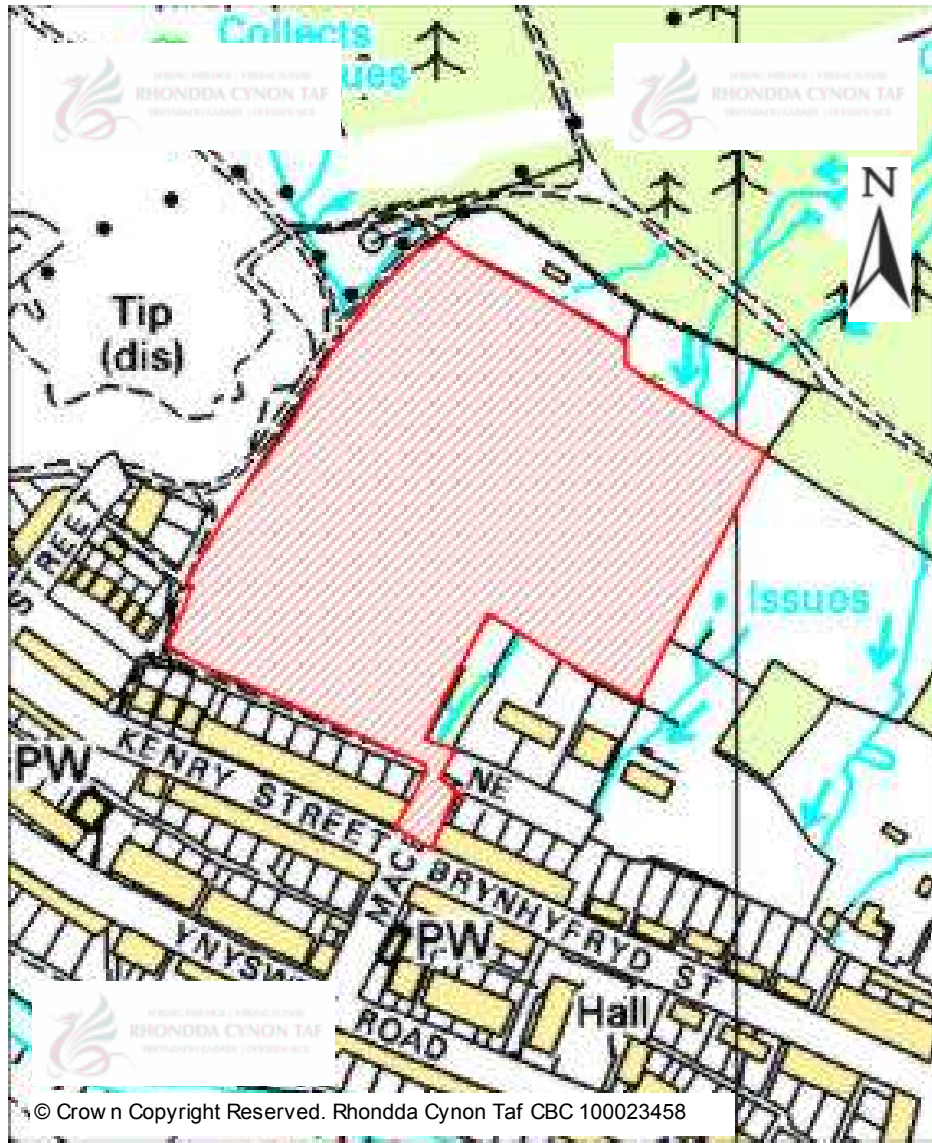

© Crown Copyright Reserved. Rhondda Cynon Taf CBC 100023458

CANDIDATE SITES REGISTER

Site Number:	657
Site Name:	Land at the rear of Kenry Street
Proposal:	Residential development
Site Category:	Non-Strategic
Settlement:	Treorchy
Site Area (Hect)	3.02