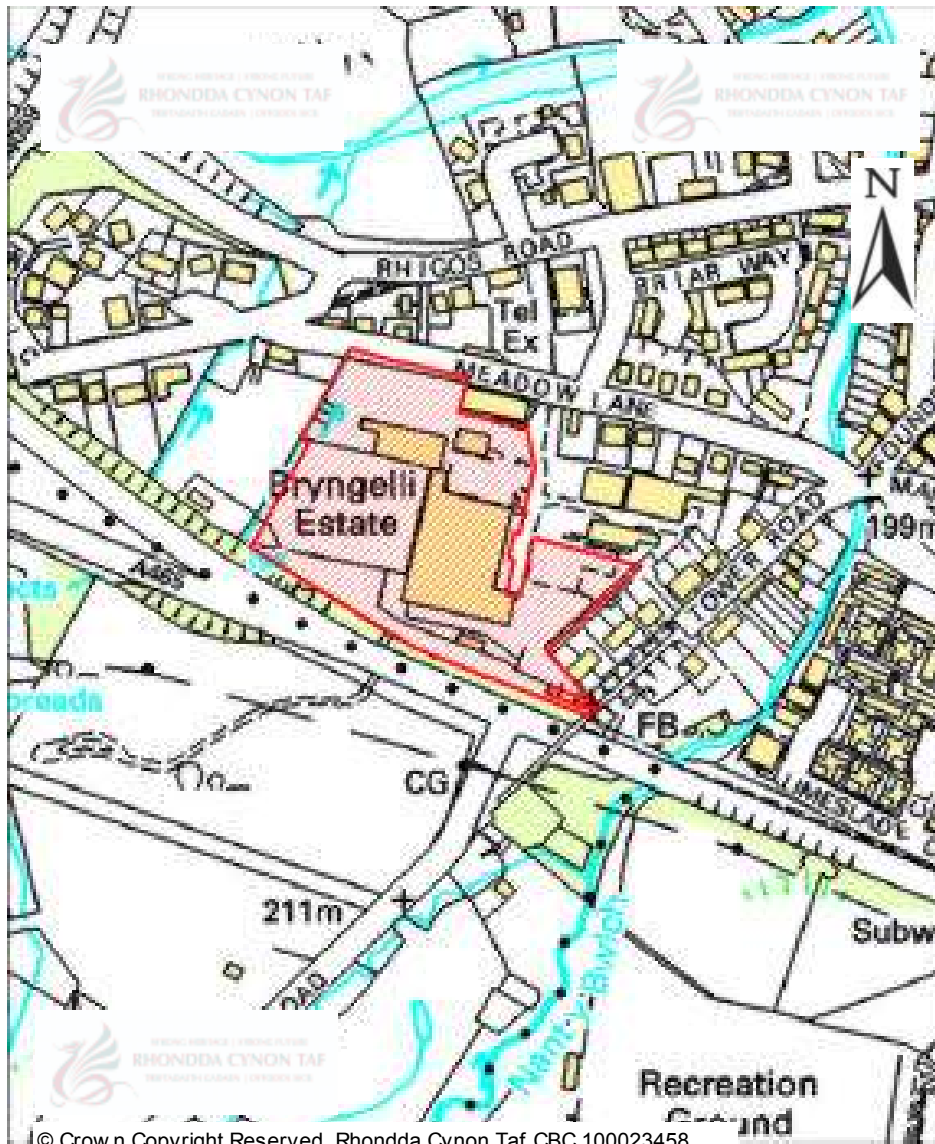

CANDIDATE SITES REGISTER

Site Number:	571
Site Name:	Ferarri's bakery Bryngelli Industrial Estate
Proposal:	
Site Category:	Non-Strategic
Settlement:	Hirwaun
Site Area (Hect)	2.1

© Crown Copyright Reserved. Rhondda Cynon Taf CBC 100023458