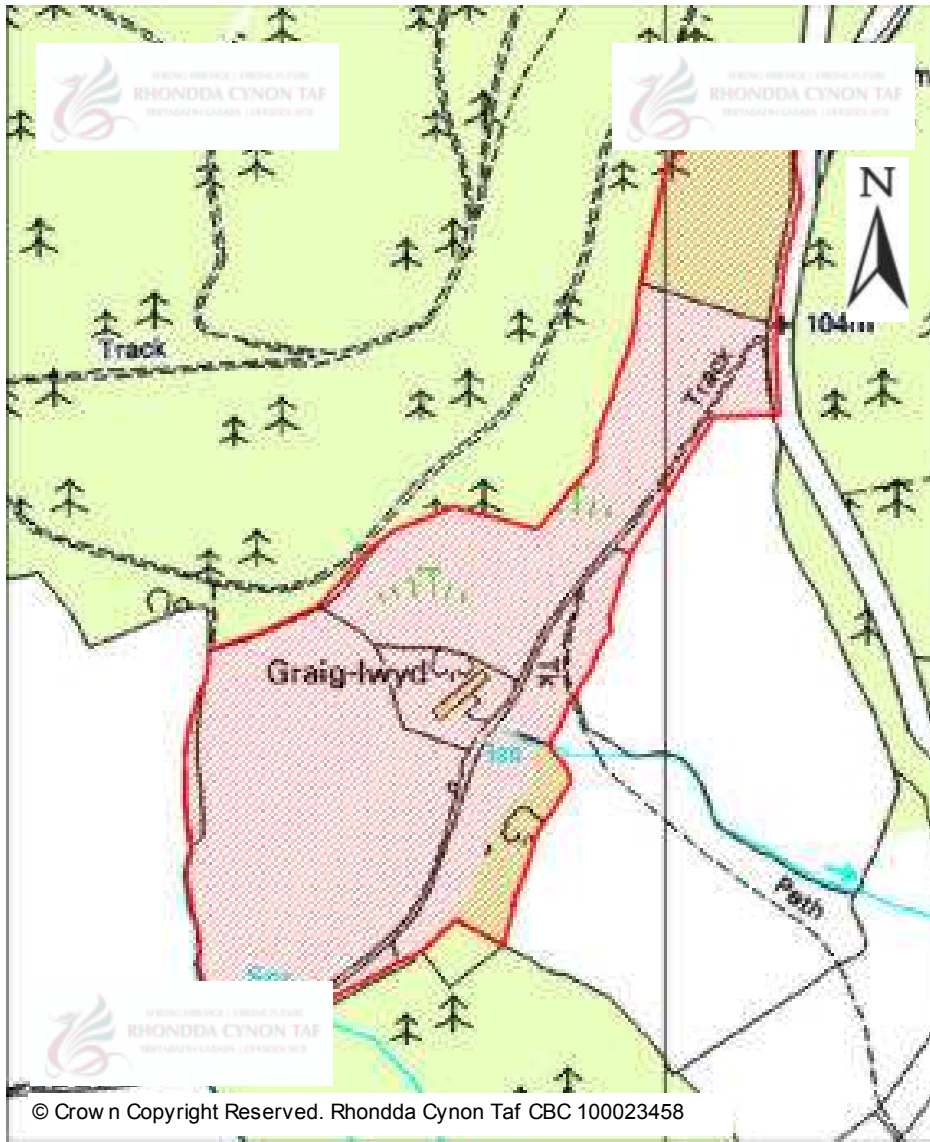

CANDIDATE SITES REGISTER

Site Number: 478

Site Name: Land at Graig-lwyd Farm

Proposal:

Site Category: Non-Strategic

Settlement: Talbot Green

Site Area (Hect): 8.35

© Crown Copyright Reserved. Rhondda Cynon Taf CBC 100023458