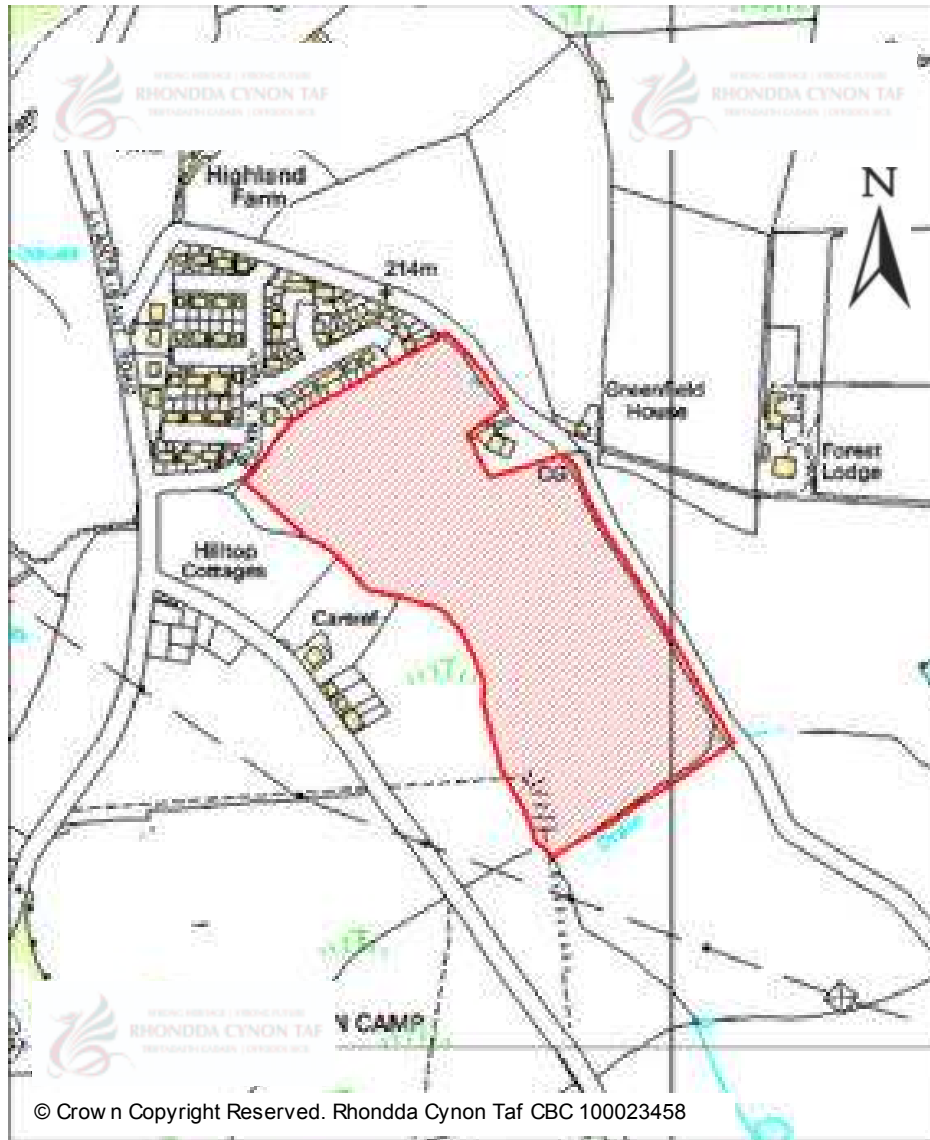

CANDIDATE SITES REGISTER

© Crown Copyright Reserved. Rhondda Cynon Taf CBC 100023458

Site Number:	566
Site Name:	Site adjoining Highland Estate
Proposal:	Residential development
Site Category:	Non-Strategic
Settlement:	Penycoedcae
Site Area (Hect)	7.38