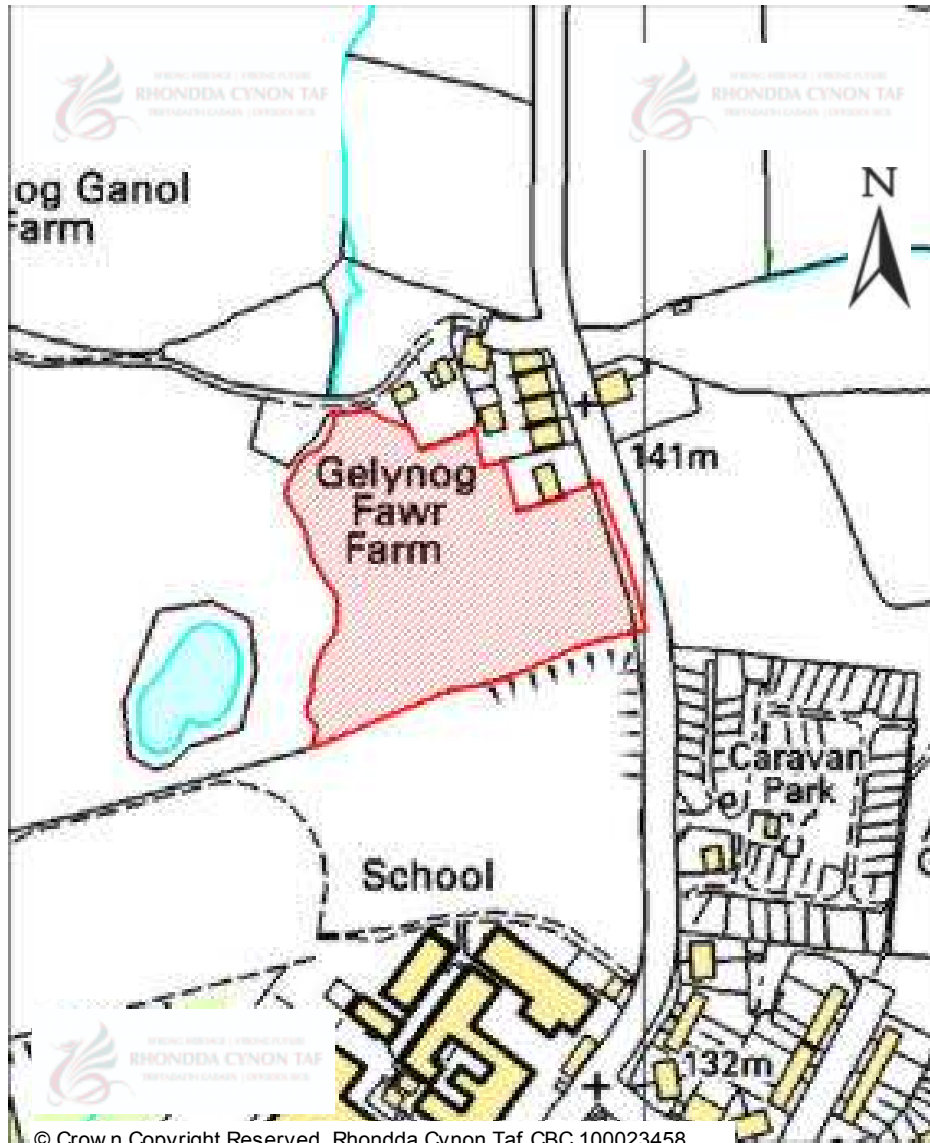

CANDIDATE SITES REGISTER

© Crown Copyright Reserved. Rhondda Cynon Taf CBC 100023458

Site Number:	531
Site Name:	Land north of Bryn Celynnog Comprehensive School
Proposal:	Residential development
Site Category:	Non-Strategic
Settlement:	Beddau
Site Area (Hect)	1.67