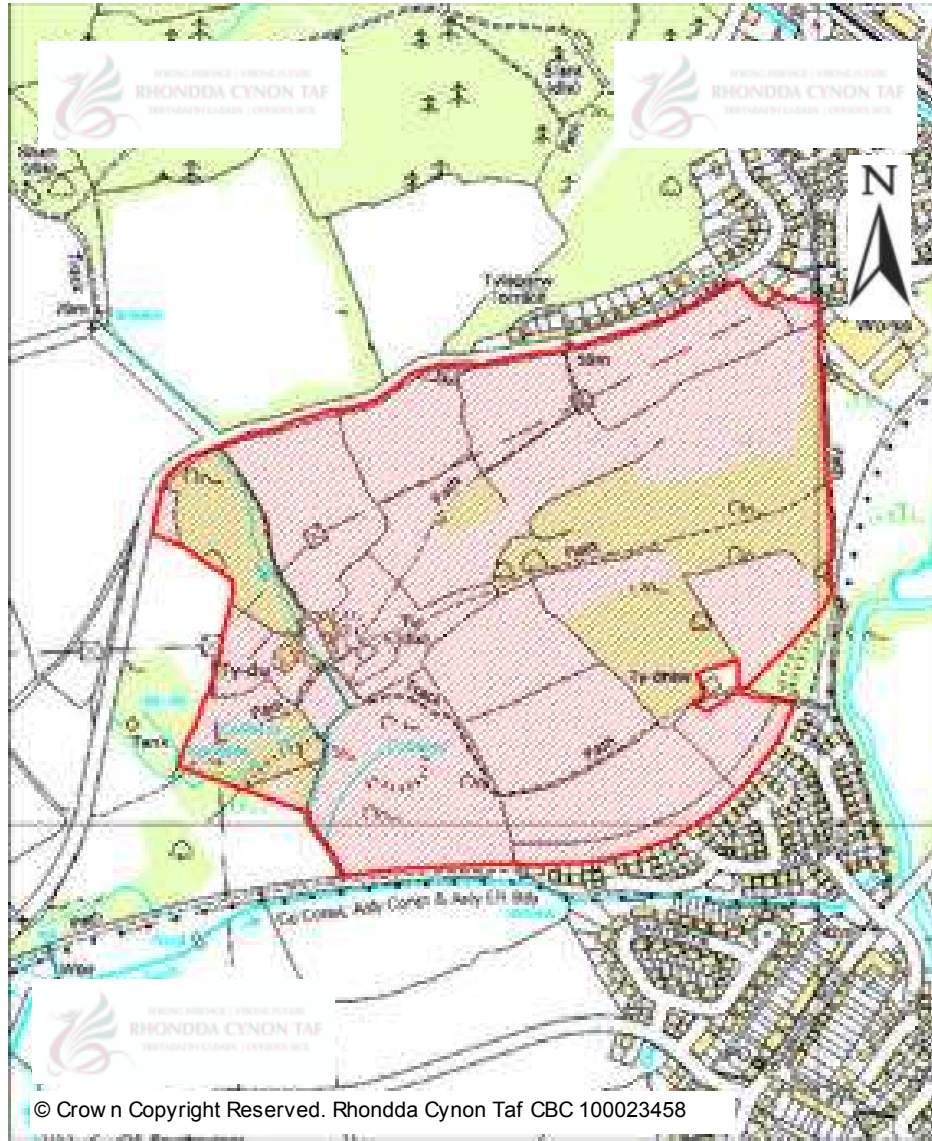

CANDIDATE SITES REGISTER

Site Number:	584
Site Name:	Land at Tydu Farm, Tyla Garw
Proposal:	Residential development
Site Category:	Non-Strategic
Settlement:	Brynsadler
Site Area (Hect)	31.88