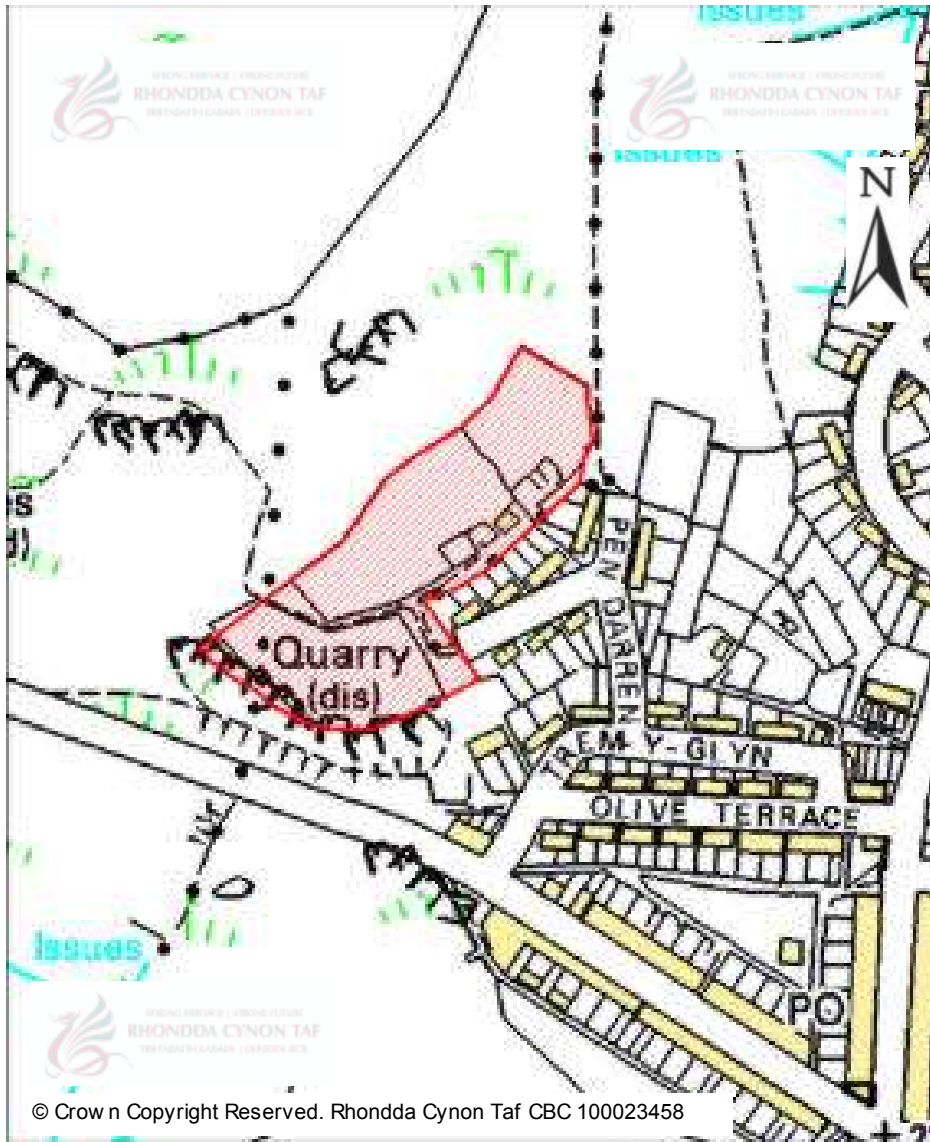

CANDIDATE SITES REGISTER

Site Number:	651
Site Name:	Site adjacent to Pen Darren Road
Proposal:	Residential development
Site Category:	Non-Strategic
Settlement:	Trebanog
Site Area (Hect)	1.33