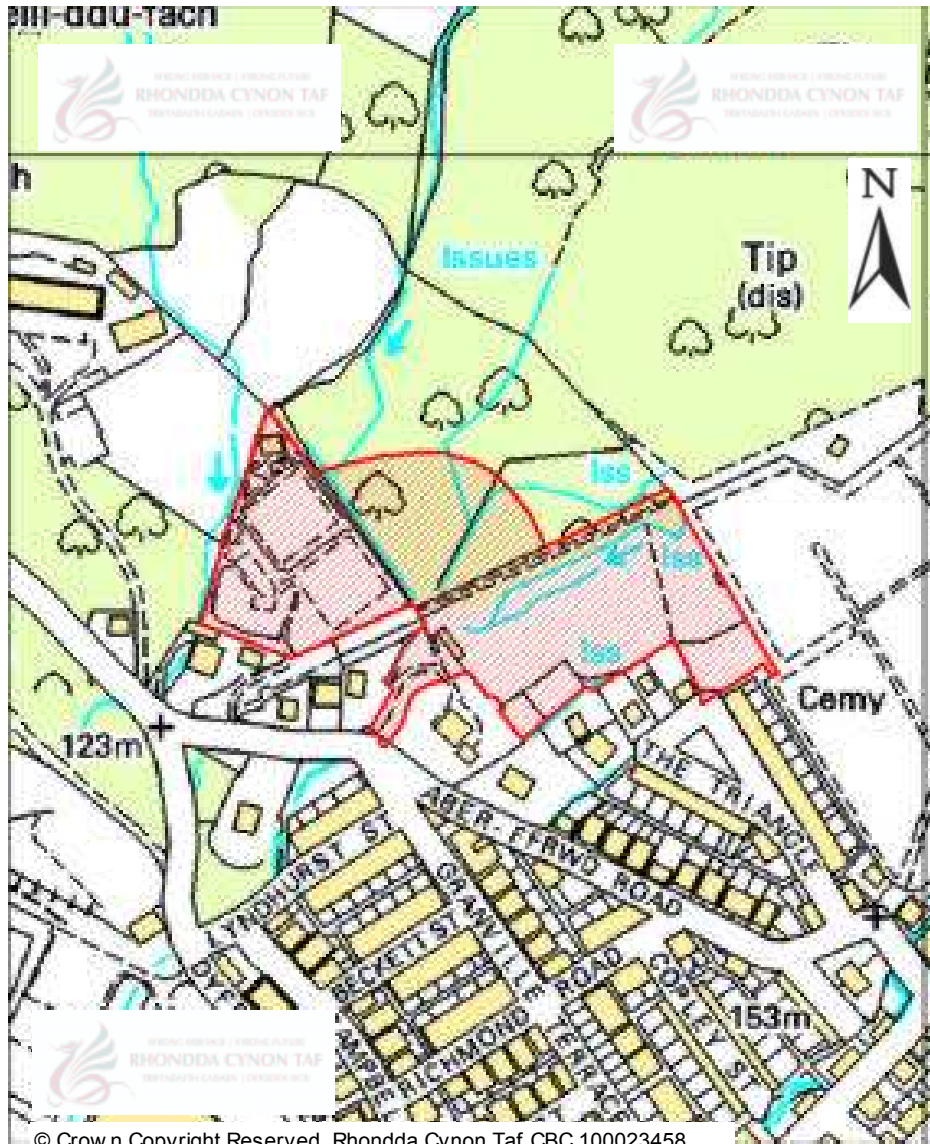

CANDIDATE SITES REGISTER

Site Number:	548
Site Name:	Land at Maes y Dderwen, Aberffrw
Proposal:	Residential development
Site Category:	Non-Strategic
Settlement:	Mountain Ash
Site Area (Hect)	2.66

© Crown Copyright Reserved. Rhondda Cynon Taf CBC 100023458