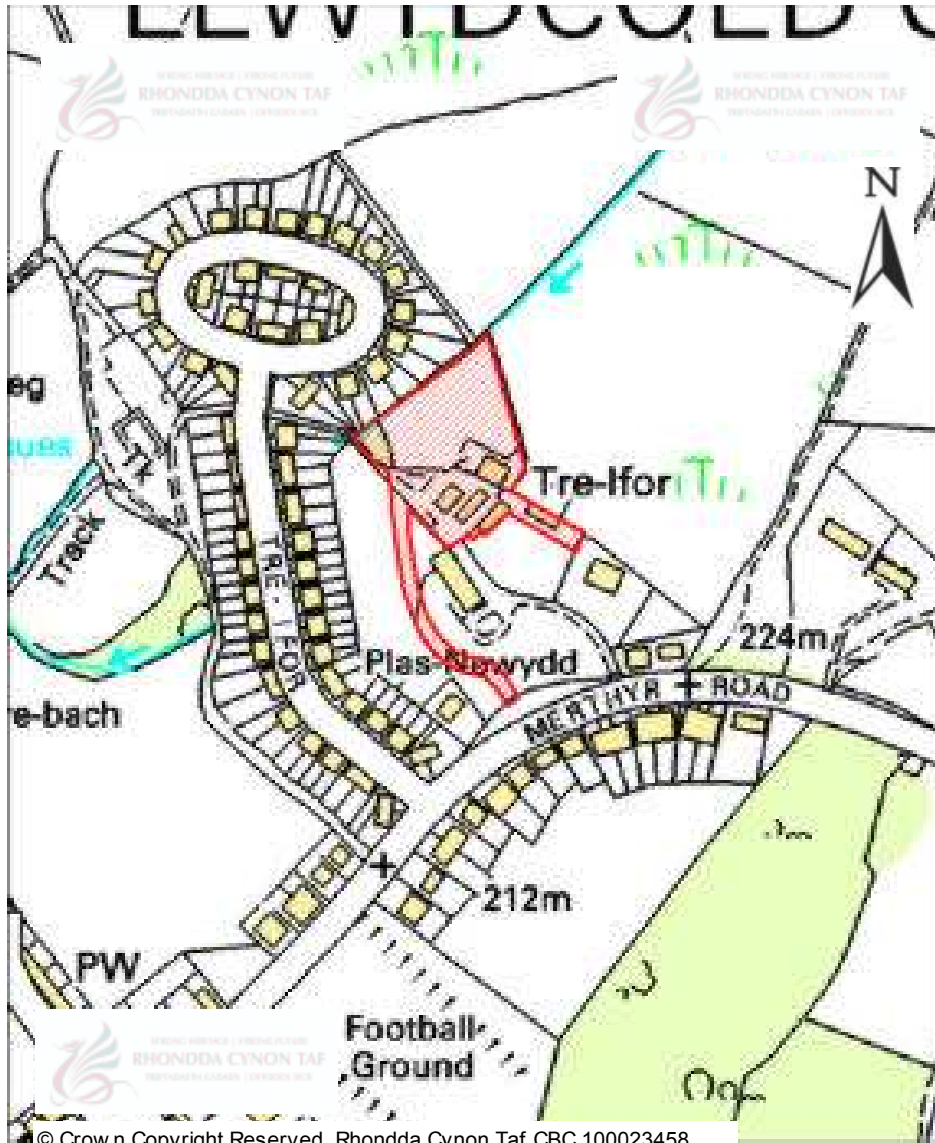

CANDIDATE SITES REGISTER

Site Number:	533
Site Name:	Land to the rear of Plas Newydd Farm
Proposal:	Residential development
Site Category:	Non-Strategic
Settlement:	Llwydcoed
Site Area (Hect)	0.62

© Crown Copyright Reserved. Rhondda Cynon Taf CBC 100023458