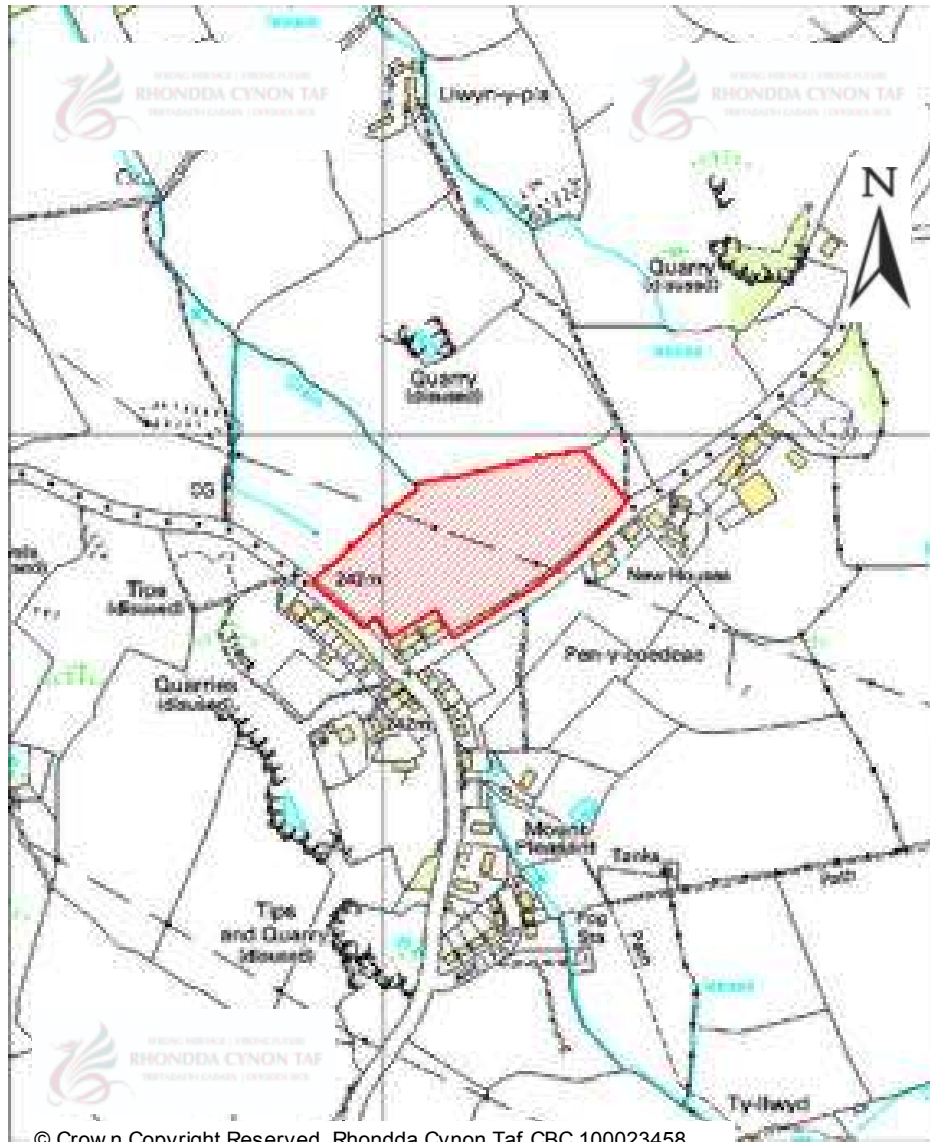

CANDIDATE SITES REGISTER

© Crown Copyright Reserved. Rhondda Cynon Taf CBC 100023458

Site Number:	565
Site Name:	Land adjacent to Tonyrefail Road and Llantrisant Road
Proposal:	Residential development
Site Category:	Non-Strategic
Settlement:	Penycoedcae
Site Area (Hect)	3.12