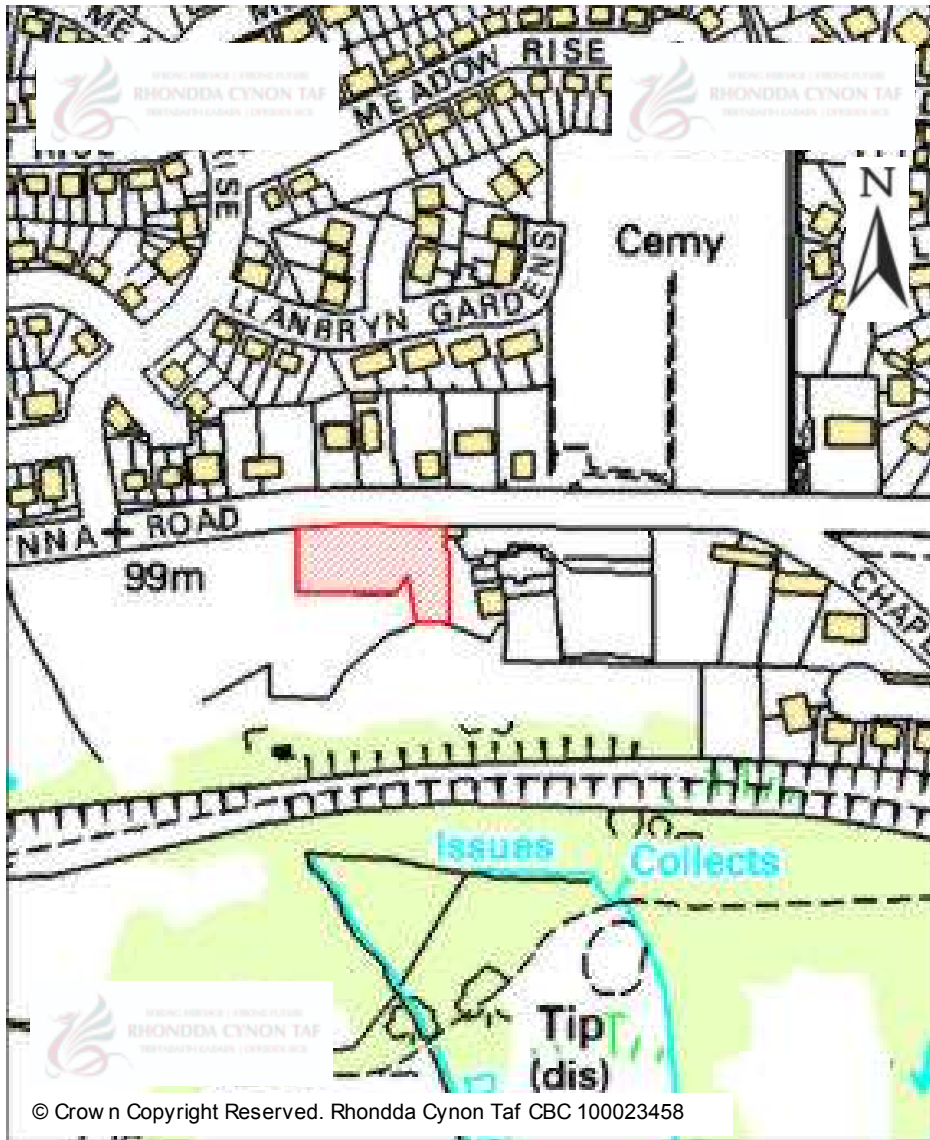

CANDIDATE SITES REGISTER

Site Number:	497
Site Name:	Proposal at Hendre Wen, Brynna
Proposal:	Residential development
Site Category:	Non-Strategic
Settlement:	Llanharan
Site Area (Hect)	5.72