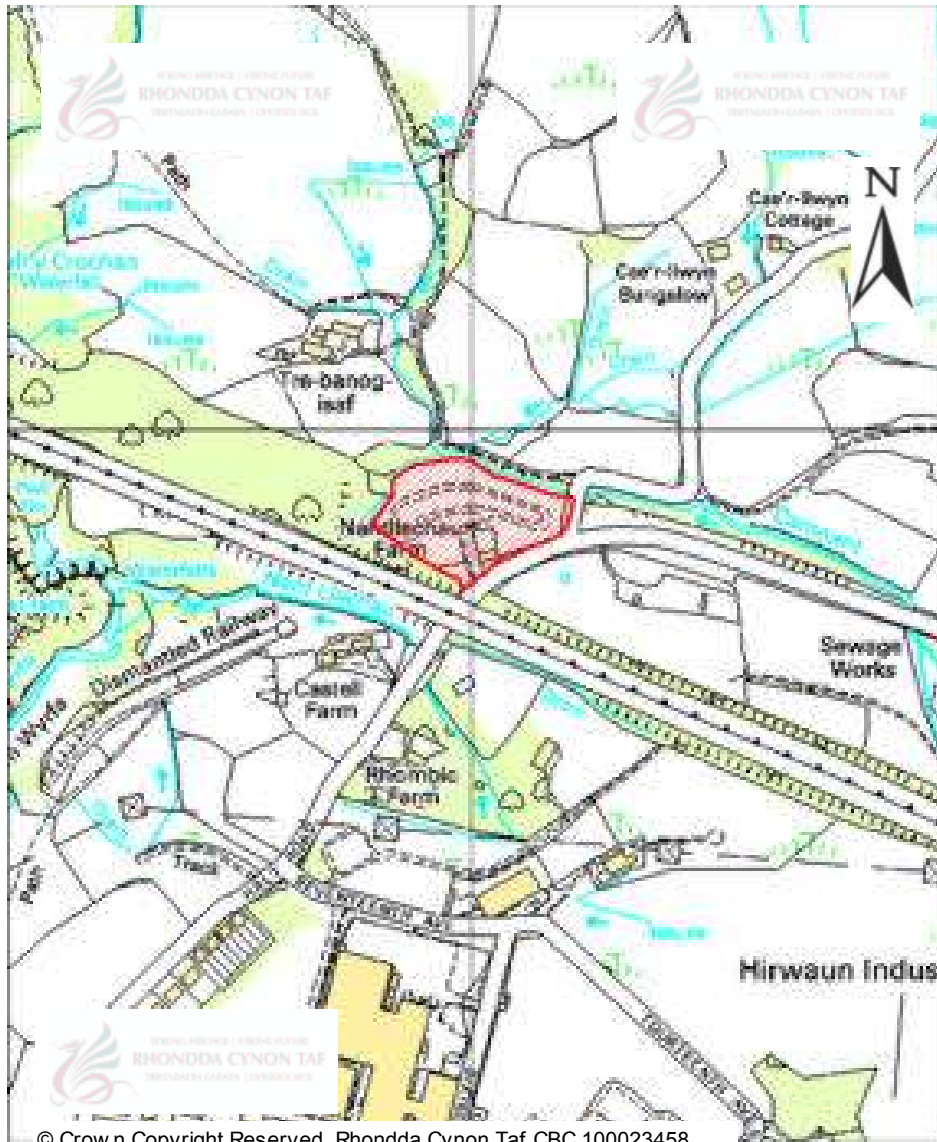

CANDIDATE SITES REGISTER

© Crown Copyright Reserved. Rhondda Cynon Taf CBC 100023458

Site Number:	519
Site Name:	Land adjoining Nantllechau Farm, Halt Road
Proposal:	Residential development
Site Category:	Non-Strategic
Settlement:	Hirwaun
Site Area (Hect)	1.23