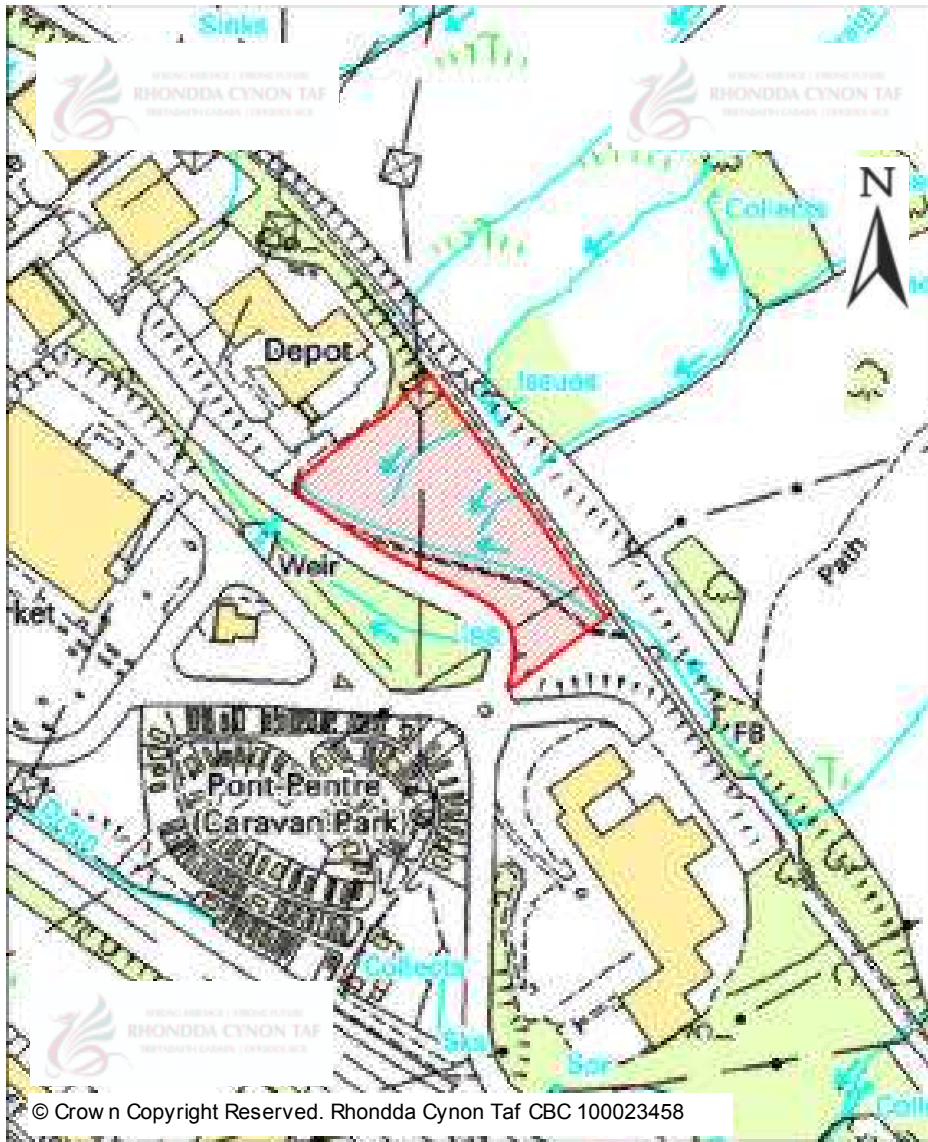

# CANDIDATE SITES REGISTER

**Site Number:** 456

**Site Name:** Gellihirion South

**Proposal:**

**Site Category:** Non-Strategic

**Settlement:** Rhydyfelin

**Site Area (Hect)** 1.47

© Crown Copyright Reserved. Rhondda Cynon Taf CBC 100023458