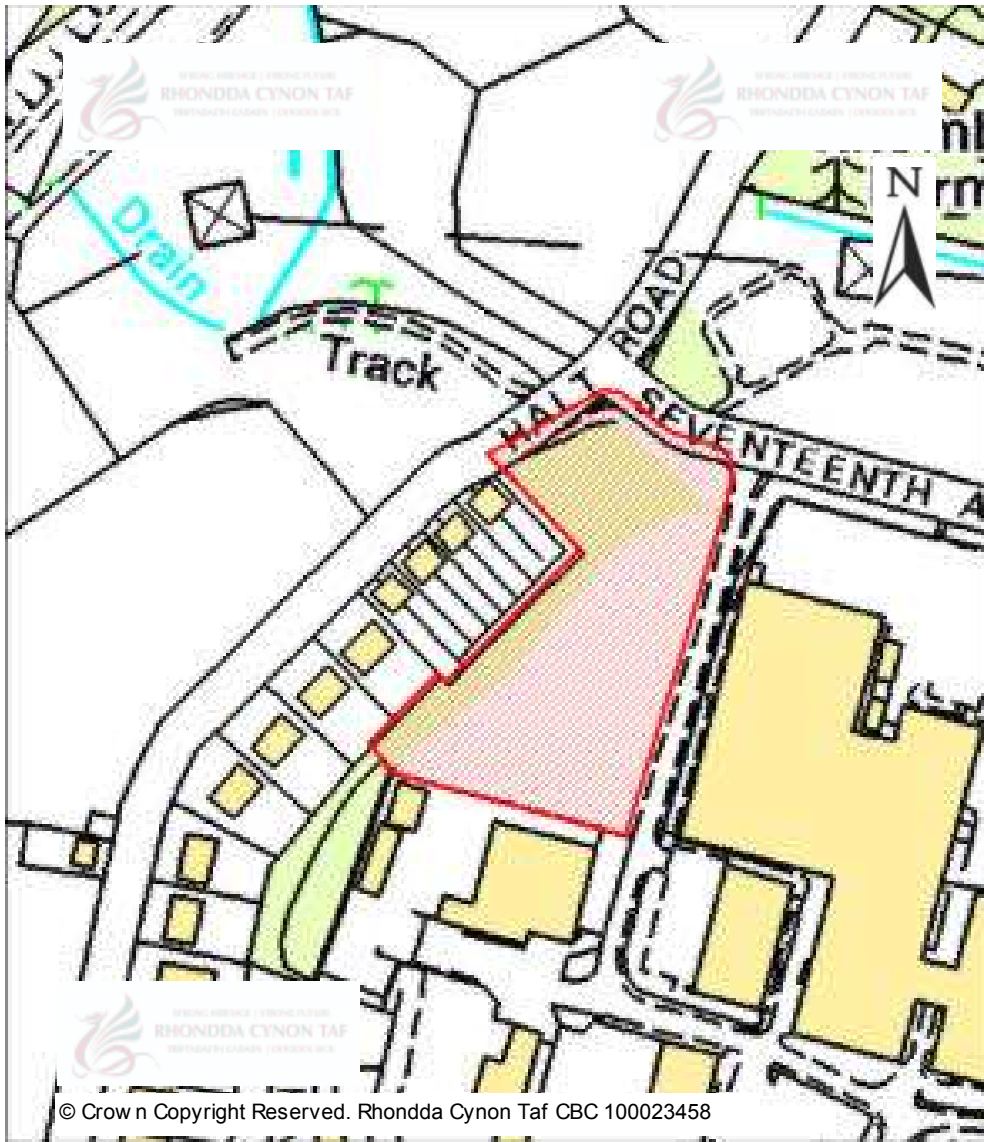

CANDIDATE SITES REGISTER

© Crown Copyright Reserved. Rhondda Cynon Taf CBC 100023458

Site Number:	513
Site Name:	Land rear of Halt road
Proposal:	Residential development
Site Category:	Non-Strategic
Settlement:	Hirwaun
Site Area (Hect)	1.01