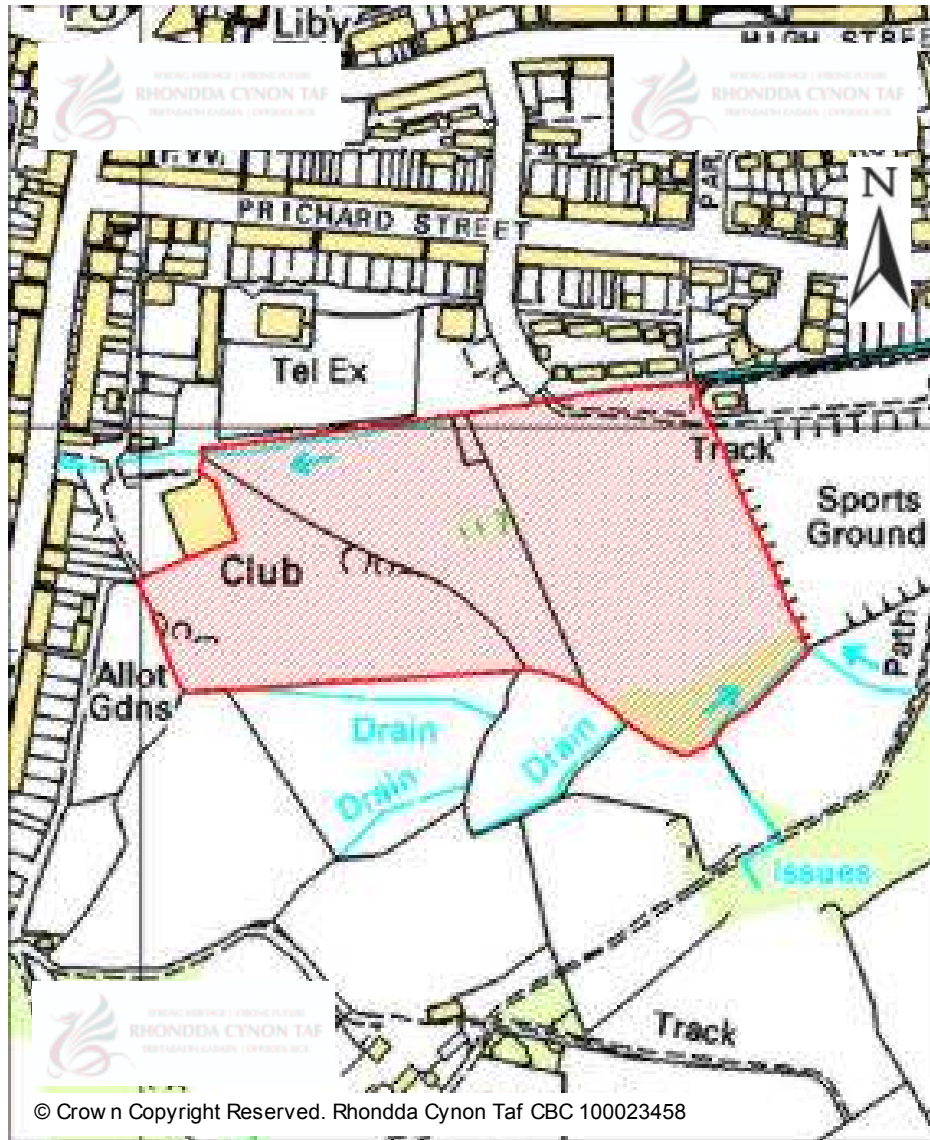

CANDIDATE SITES REGISTER

Site Number: 638

Site Name: Land to the east of Mill Street

Proposal: Residential development

Site Category: Non-Strategic

Settlement: Tonyrefail

Site Area (Hect): 4.14