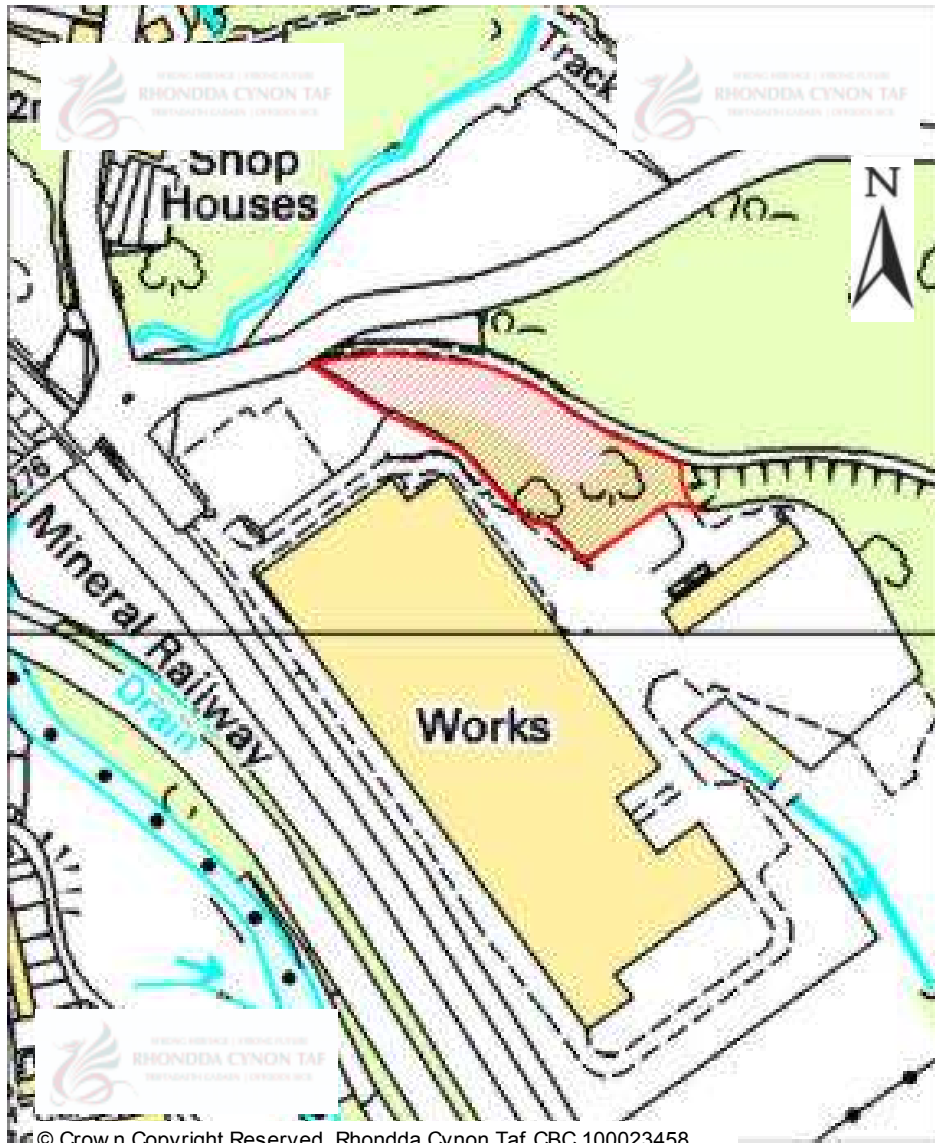

CANDIDATE SITES REGISTER

Site Number:	506
Site Name:	Private Land within Pirelli Cables allocation
Proposal:	
Site Category:	Non-Strategic
Settlement:	Llwydcoed
Site Area (Hect)	0.6

© Crown Copyright Reserved. Rhondda Cynon Taf CBC 100023458