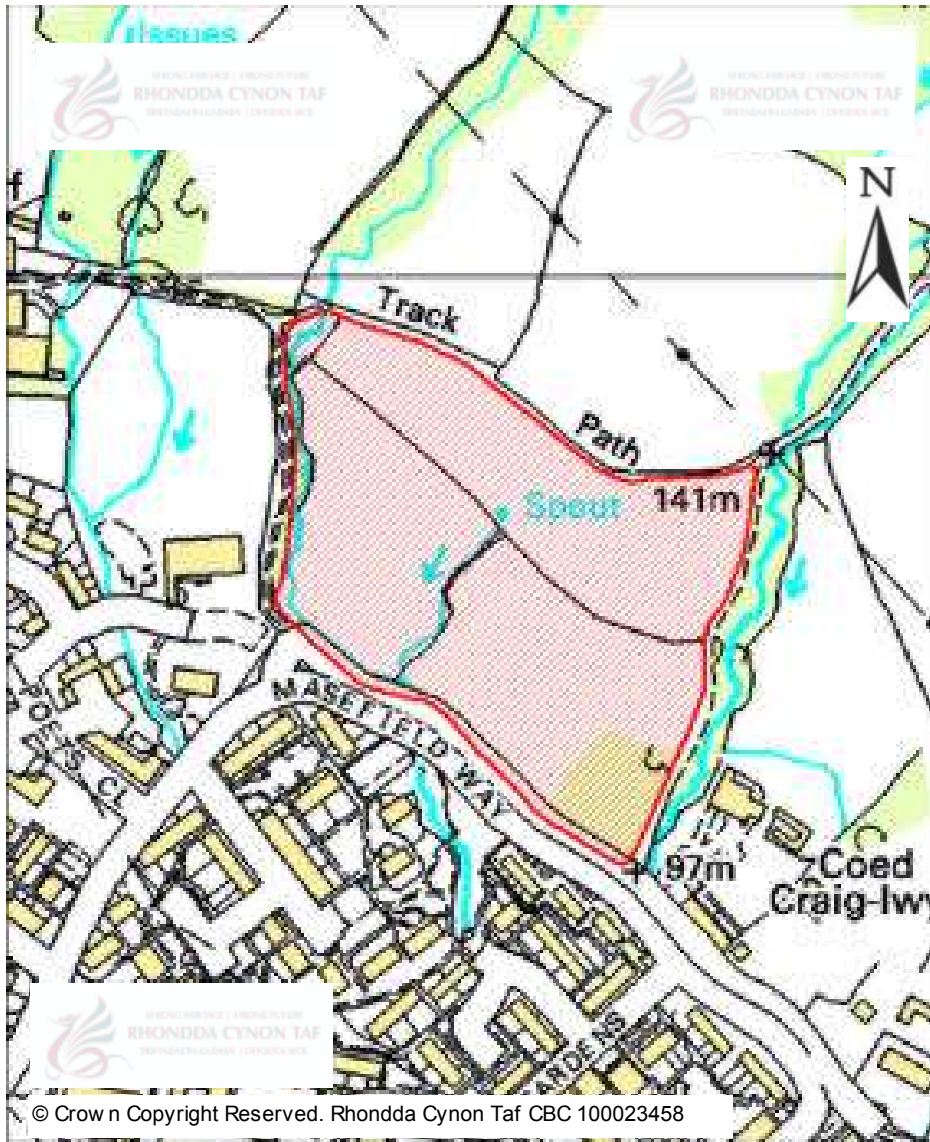

CANDIDATE SITES REGISTER

Site Number:	525
Site Name:	Land north of Masefield Way
Proposal:	Residential or mixed use Residential/Employment/Leisure.
Site Category:	Non-Strategic
Settlement:	Rhydyfelin
Site Area (Hect)	3.83