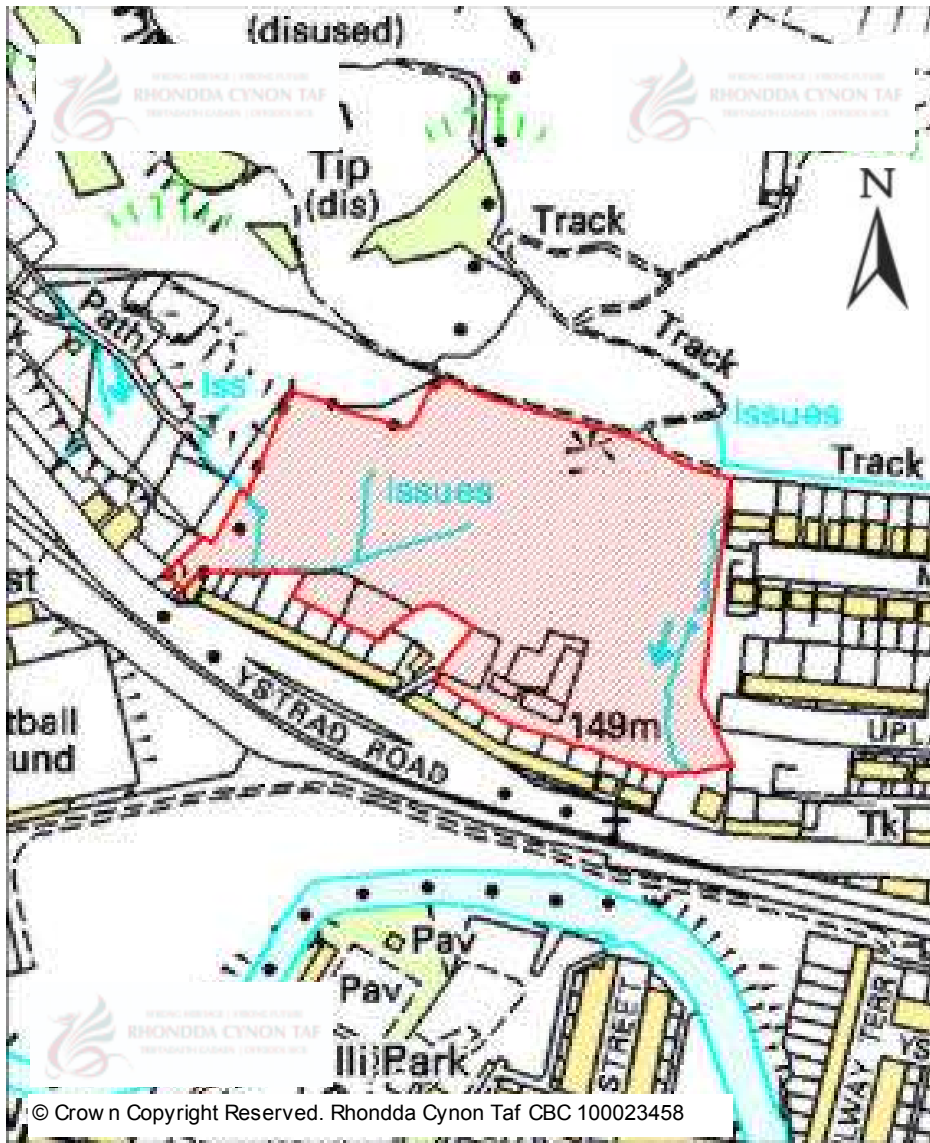

CANDIDATE SITES REGISTER

Site Number:	622
Site Name:	Land rear of 84-102 Ystrad Road
Proposal:	Residential development
Site Category:	Non-Strategic
Settlement:	Ystrad
Site Area (Hect)	2.73

© Crown Copyright Reserved. Rhondda Cynon Taf CBC 100023458