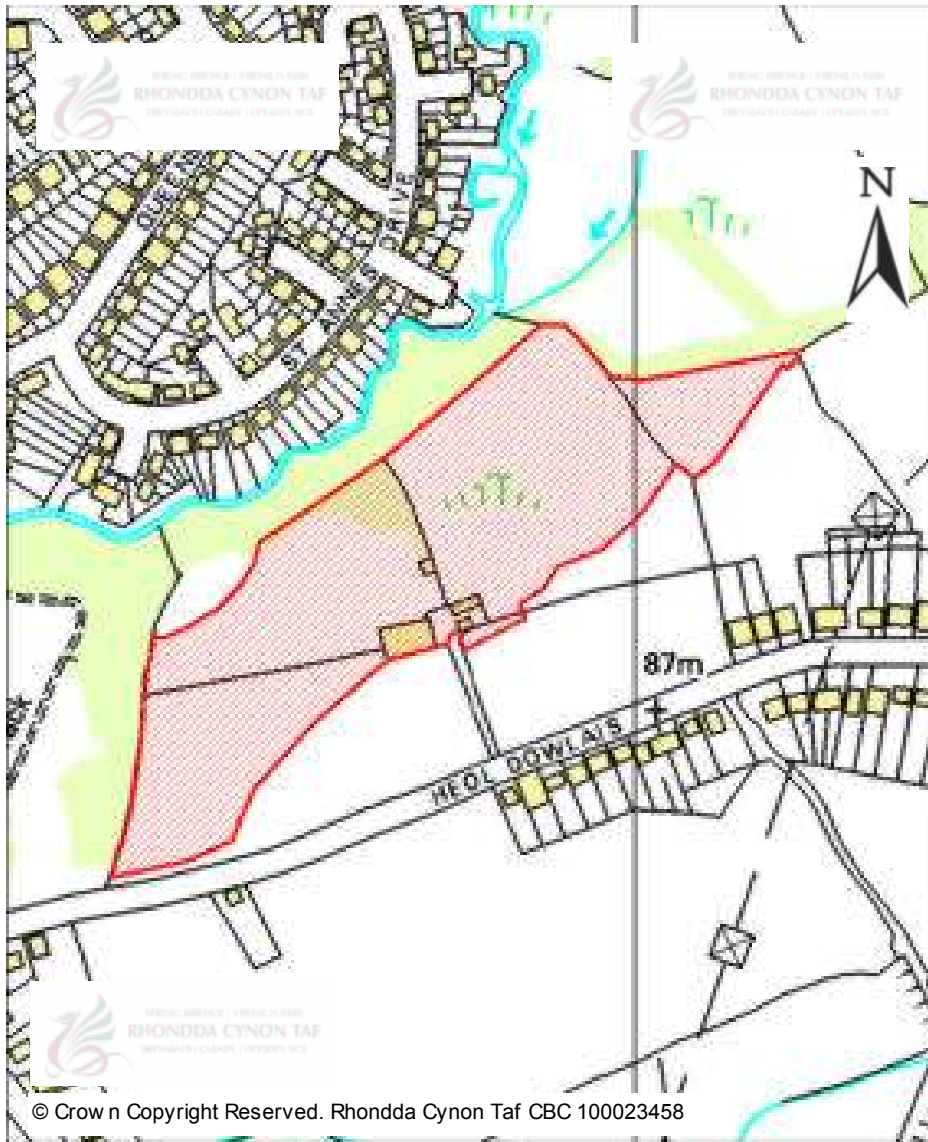

CANDIDATE SITES REGISTER

Site Number:	603
Site Name:	Site adjacent to Heol Dowlais
Proposal:	Residential development
Site Category:	Non-Strategic
Settlement:	Efail Isaf
Site Area (Hect)	4.31

© Crown Copyright Reserved. Rhondda Cynon Taf CBC 100023458