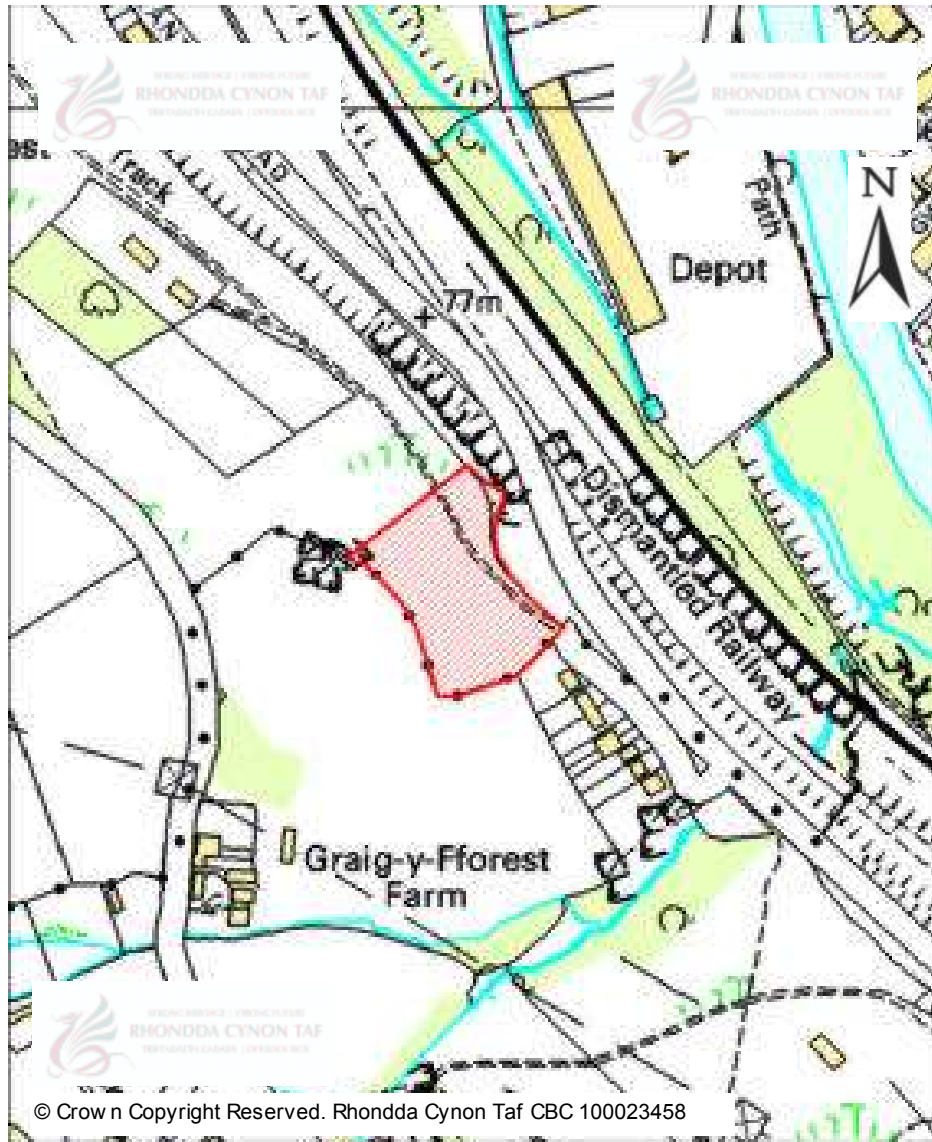

CANDIDATE SITES REGISTER

© Crown Copyright Reserved. Rhondda Cynon Taf CBC 100023458

Site Number:	568
Site Name:	Land adjacent to Gwennllian Terrace
Proposal:	Residential development
Site Category:	Non-Strategic
Settlement:	Treforest
Site Area (Hect)	0.78