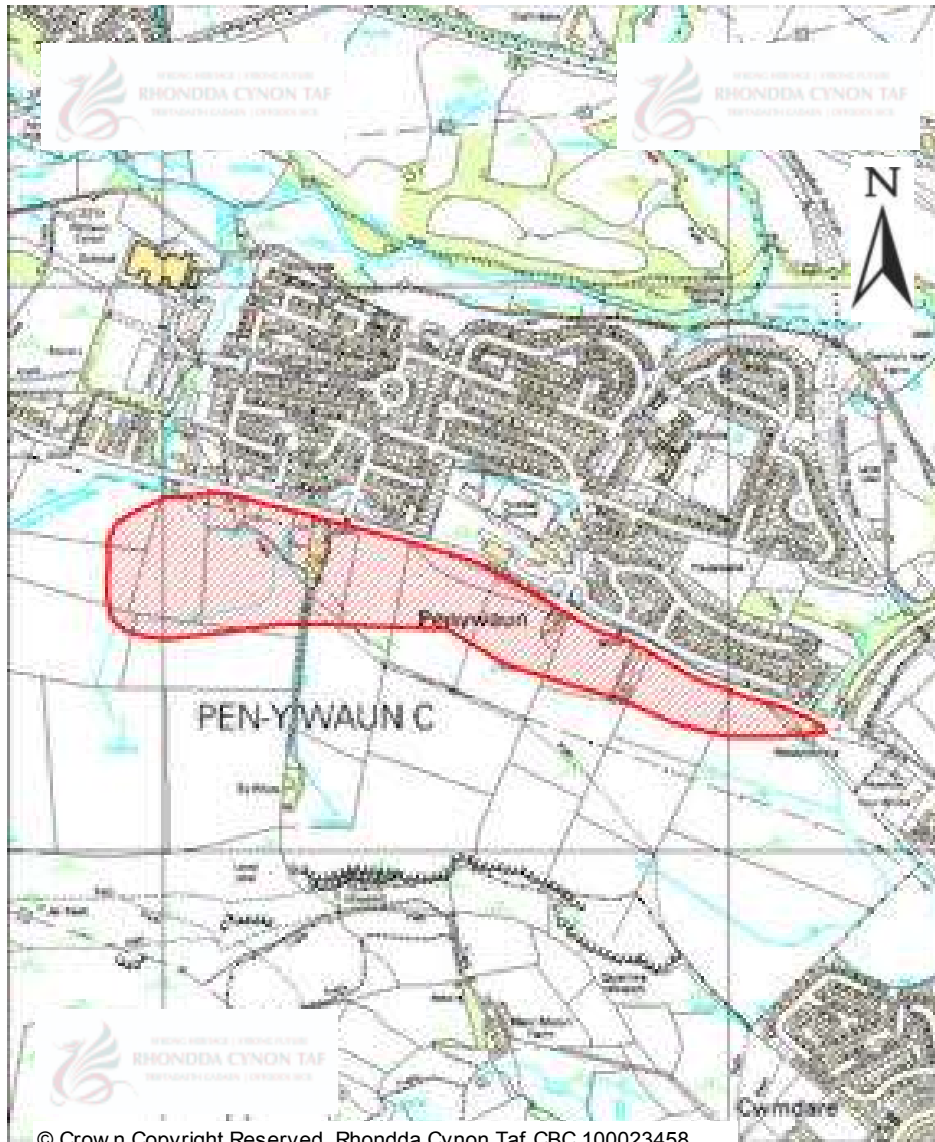

CANDIDATE SITES REGISTER

© Crown Copyright Reserved. Rhondda Cynon Taf CBC 100023458

Site Number:	485
Site Name:	Land south of Penywaun (Tower Colliery)
Proposal:	
Site Category:	Strategic
Settlement:	Penywaun
Site Area (Hect)	18.82