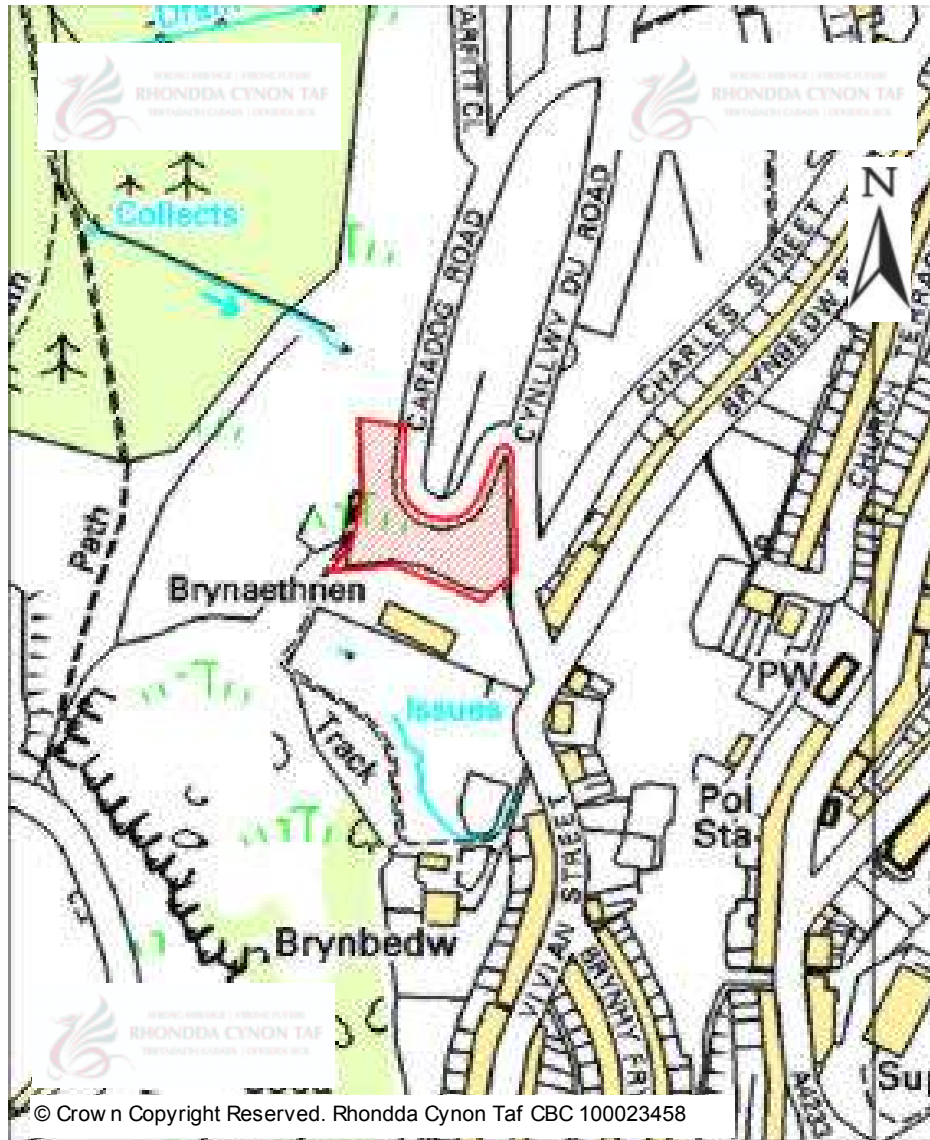

CANDIDATE SITES REGISTER

© Crown Copyright Reserved. Rhondda Cynon Taf CBC 100023458

Site Number:	530
Site Name:	Land south of Hendrefedog
Proposal:	Residential development and change of settlement boundary
Site Category:	Non-Strategic
Settlement:	Tylorstown
Site Area (Hect)	0.46