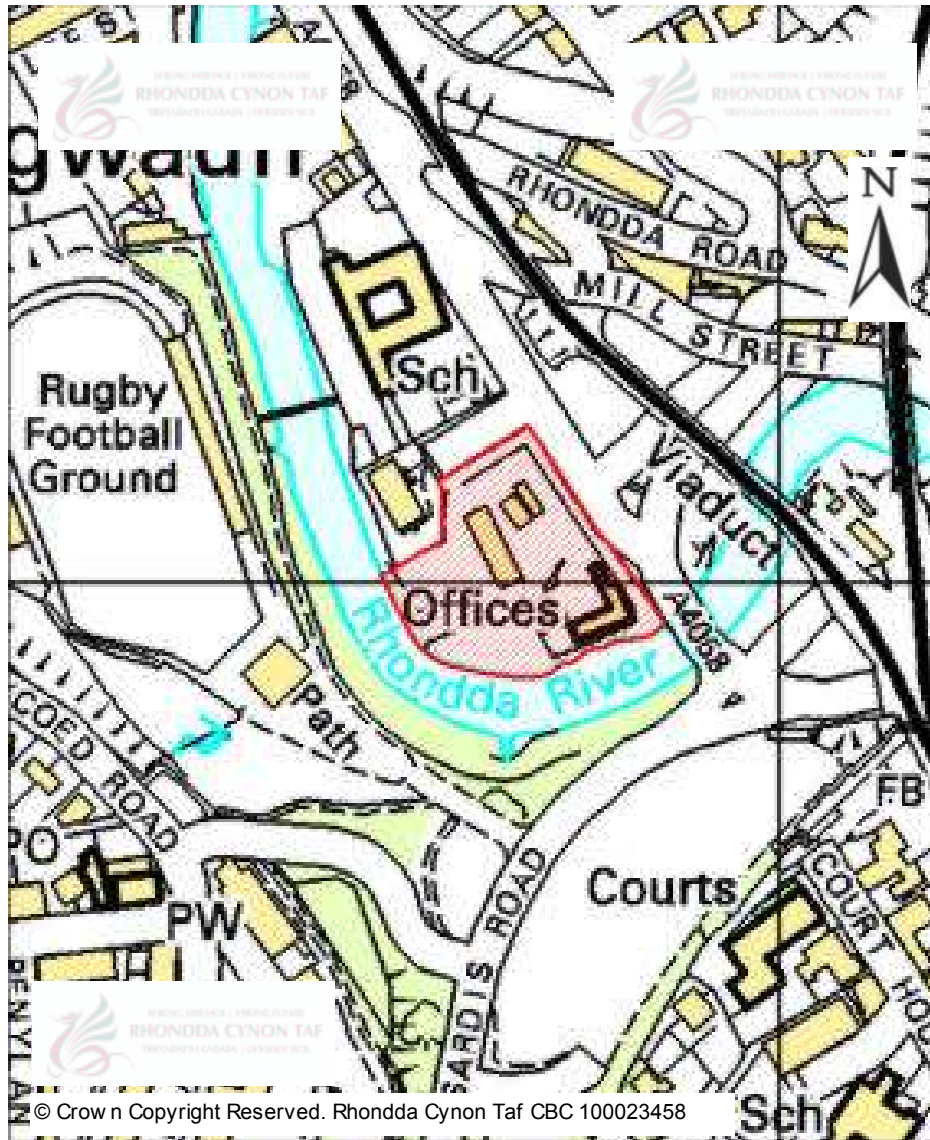

# CANDIDATE SITES REGISTER

**Site Number:** 459

**Site Name:** Millfield

**Proposal:**

**Site Category:** Non-Strategic

**Settlement:** Pontypridd

**Site Area (Hect)** 0.67