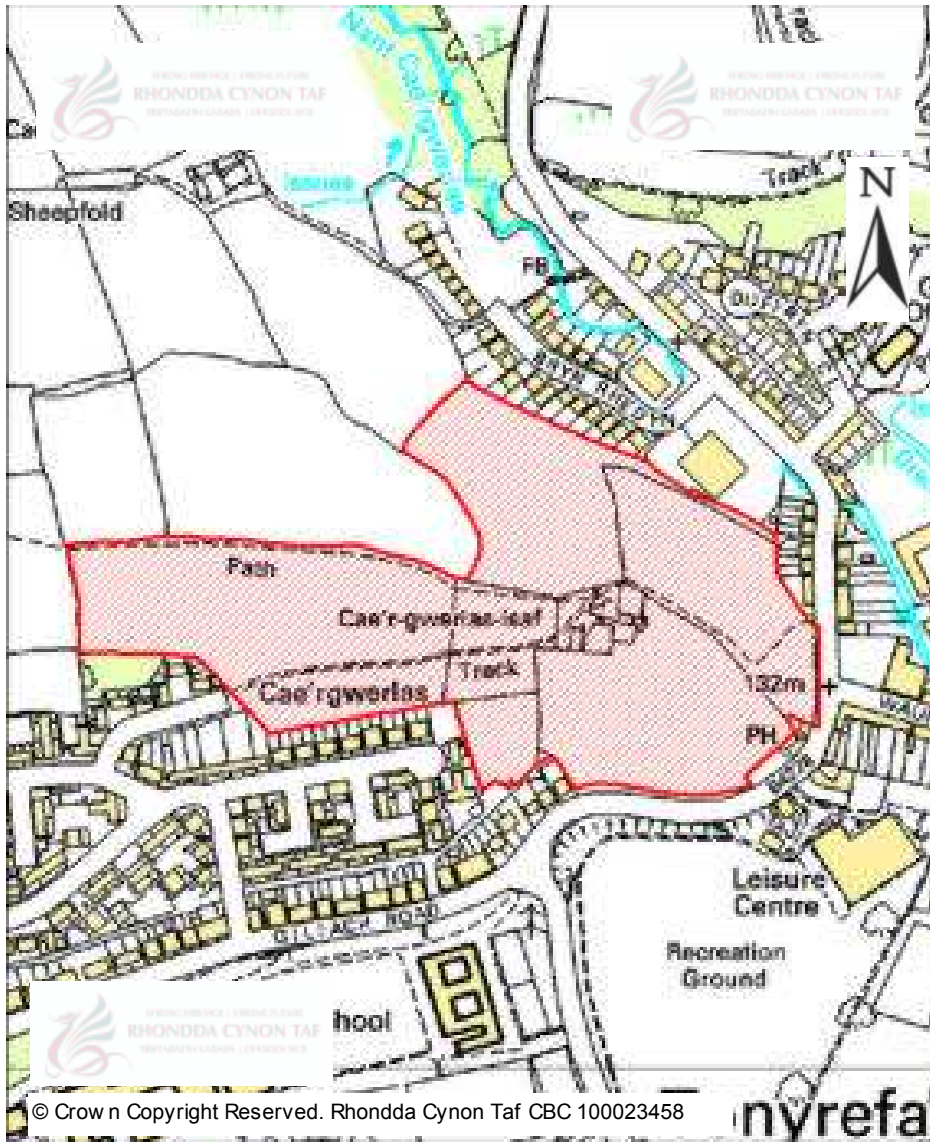

CANDIDATE SITES REGISTER

Site Number:	639
Site Name:	Land at Cae Gwerlais Farm
Proposal:	Residential development
Site Category:	Non-Strategic
Settlement:	Tonyrefail
Site Area (Hect)	8.54