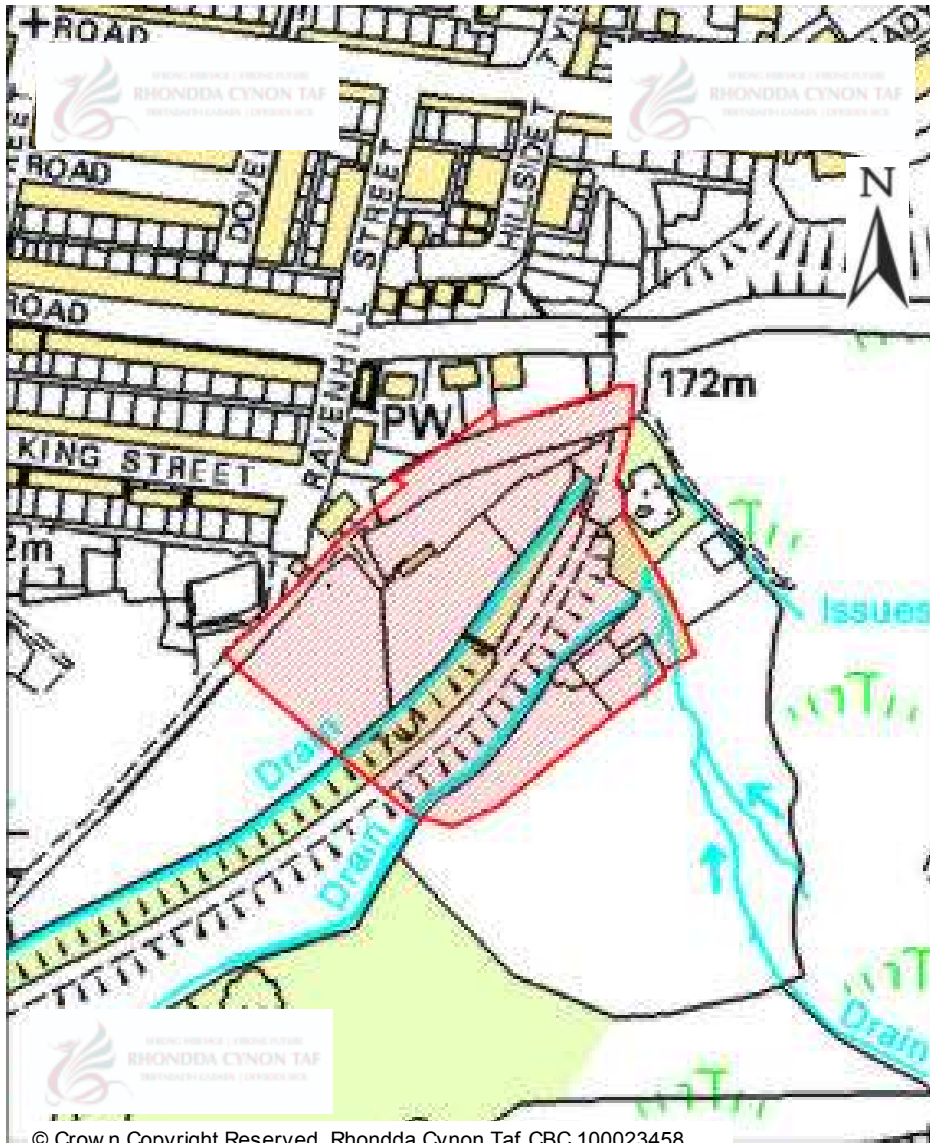

CANDIDATE SITES REGISTER

Site Number:	585
Site Name:	Former allotment site at Mynydd Gelli
Proposal:	Residential development
Site Category:	Non-Strategic
Settlement:	Gelli
Site Area (Hect)	2.27

© Crown Copyright Reserved. Rhondda Cynon Taf CBC 100023458