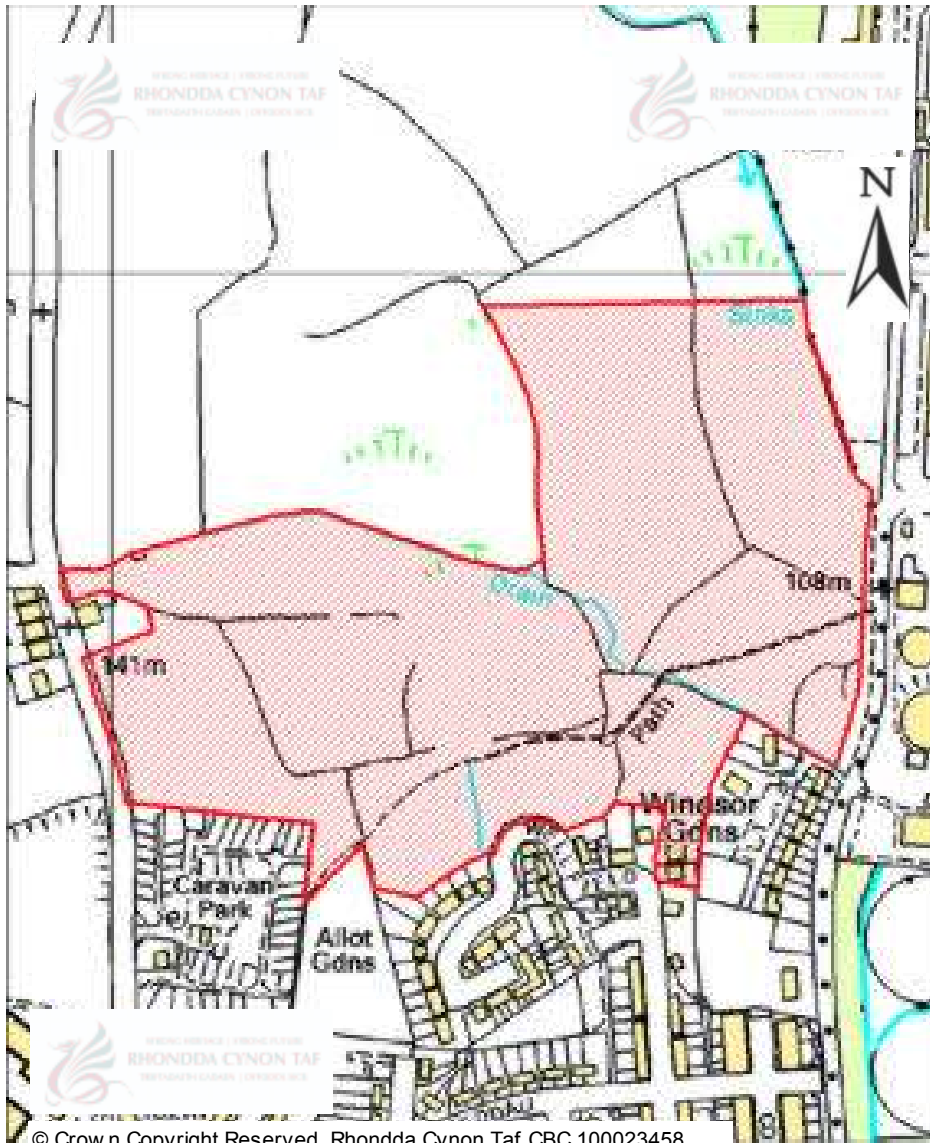

CANDIDATE SITES REGISTER

Site Number:	532
Site Name:	Part of Gelynnog Farm , West of Cwm Coking Works
Proposal:	Residential development
Site Category:	Non-Strategic
Settlement:	Beddau
Site Area (Hect)	12.29

© Crown Copyright Reserved. Rhondda Cynon Taf CBC 100023458