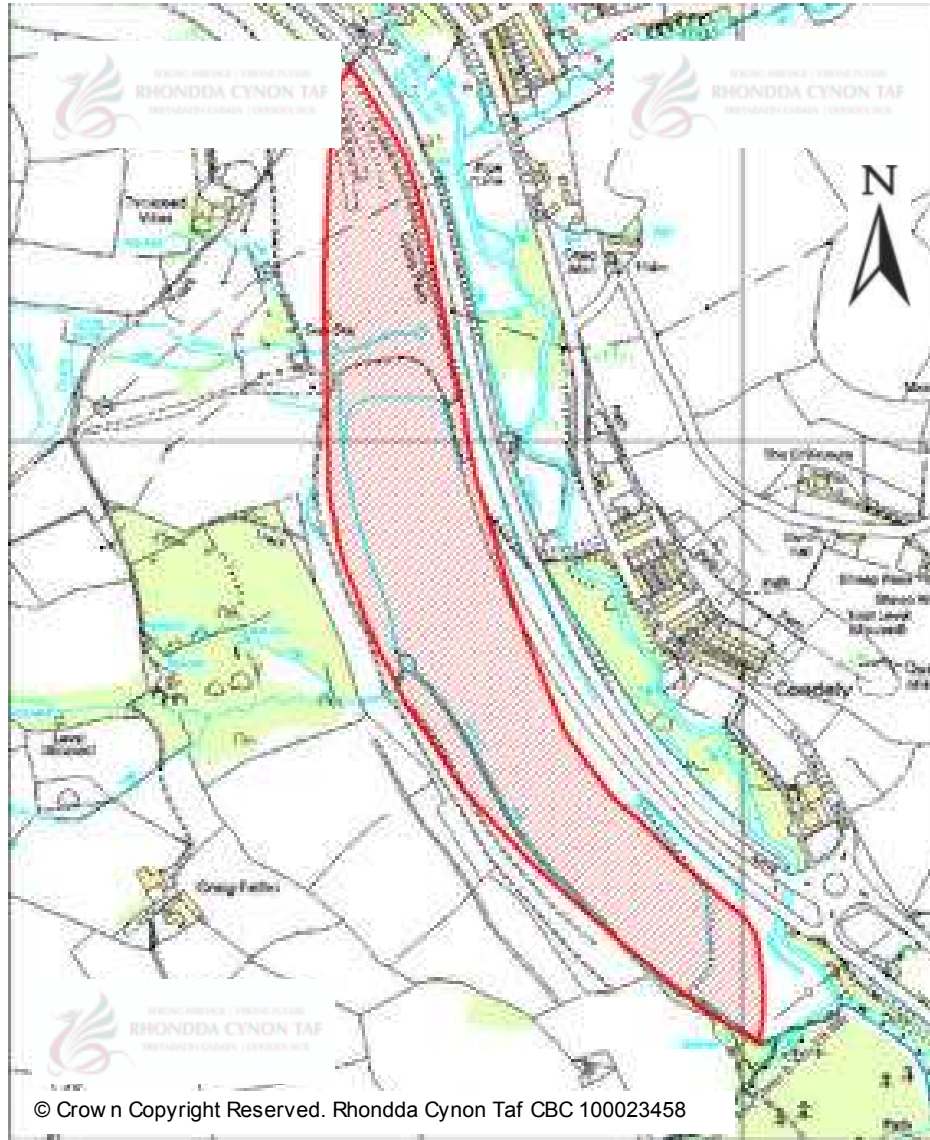

# CANDIDATE SITES REGISTER

<b>Site Number:</b>	<b>452</b>
<b>Site Name:</b>	<b>Coed Ely</b>
<b>Proposal:</b>	Employment
<b>Site Category:</b>	Non-Strategic
<b>Settlement:</b>	Coedely
<b>Site Area (Hect)</b>	19.98