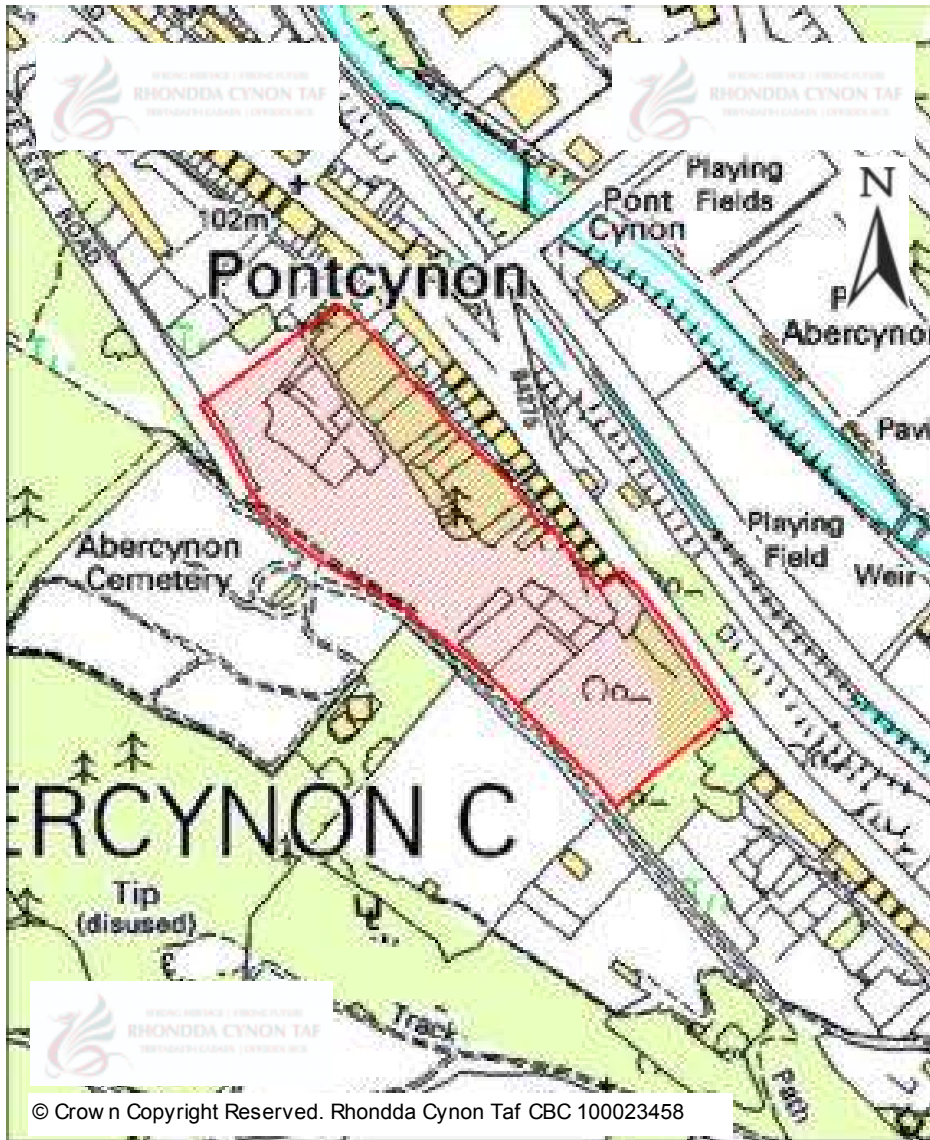

CANDIDATE SITES REGISTER

Site Number: 593

Site Name: Land adjacent to Abercynon Road

Proposal:

Site Category: Non-Strategic

Settlement: Abercynon

Site Area (Hect): 3.63