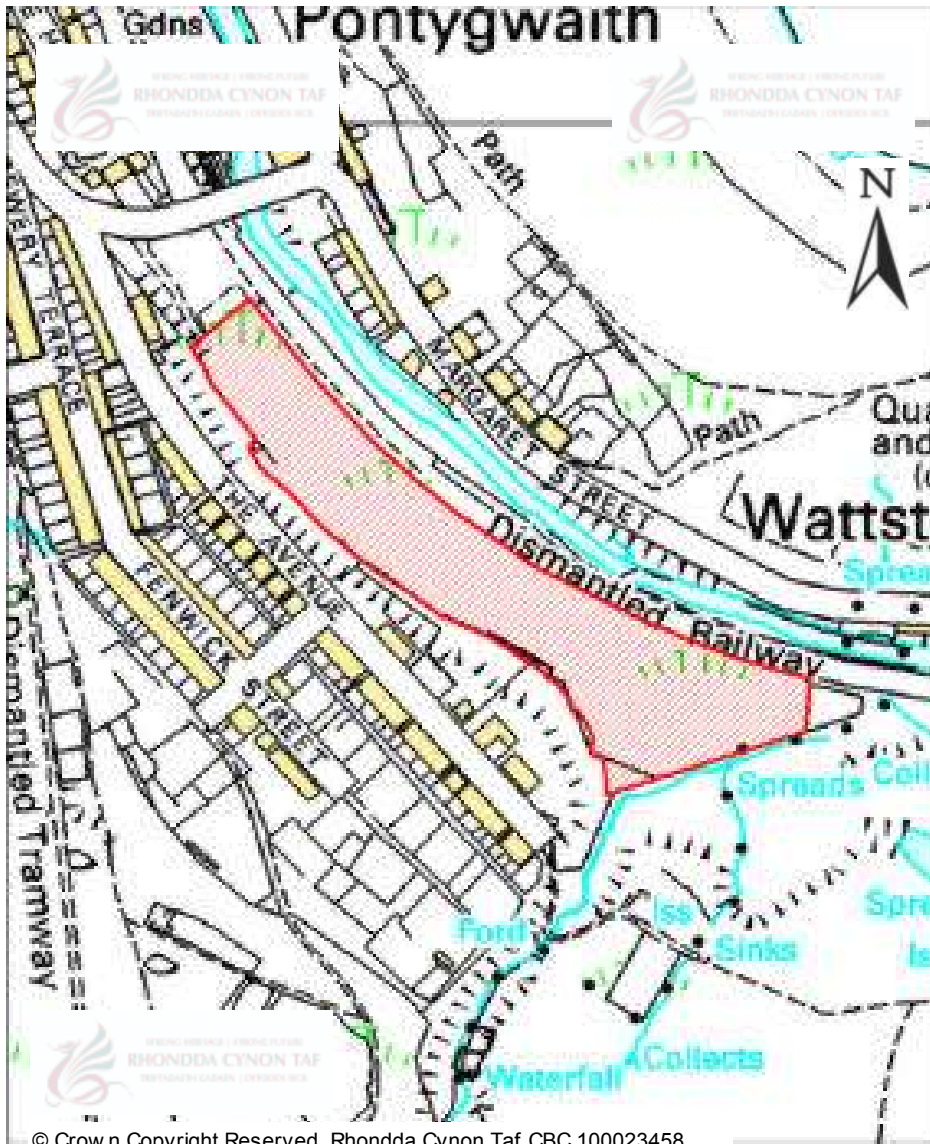

CANDIDATE SITES REGISTER

Site Number:	474
Site Name:	Pontygwaith Industrial Estate (Unallocated Site)
Proposal:	Employment/Residential
Site Category:	Non-Strategic
Settlement:	Pontygwaith
Site Area (Hect)	1.99

© Crown Copyright Reserved. Rhondda Cynon Taf CBC 100023458