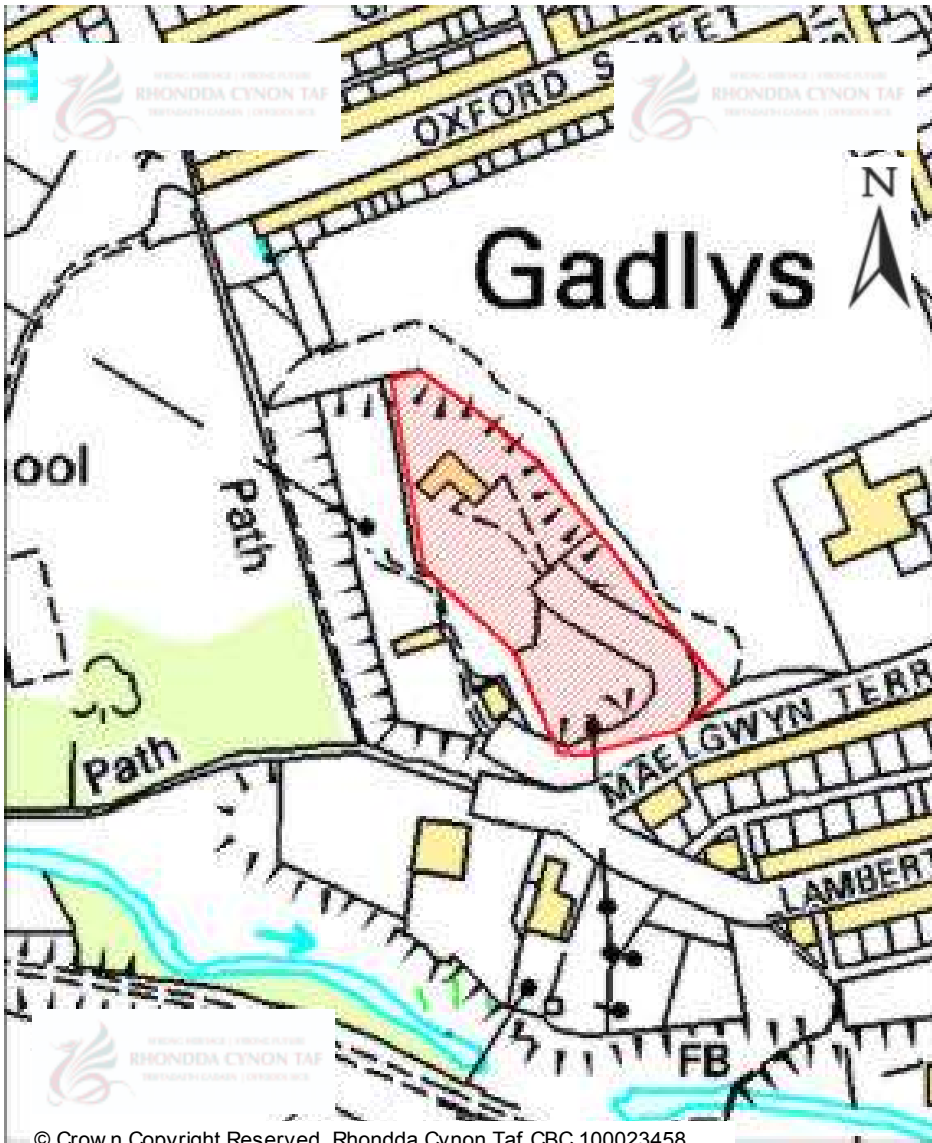

CANDIDATE SITES REGISTER

Site Number:	508
Site Name:	Land adjoining Sunny View Maelgwyn Terrace
Proposal:	Residential development
Site Category:	Non-Strategic
Settlement:	Gadlys
Site Area (Hect)	0.77

© Crown Copyright Reserved. Rhondda Cynon Taf CBC 100023458