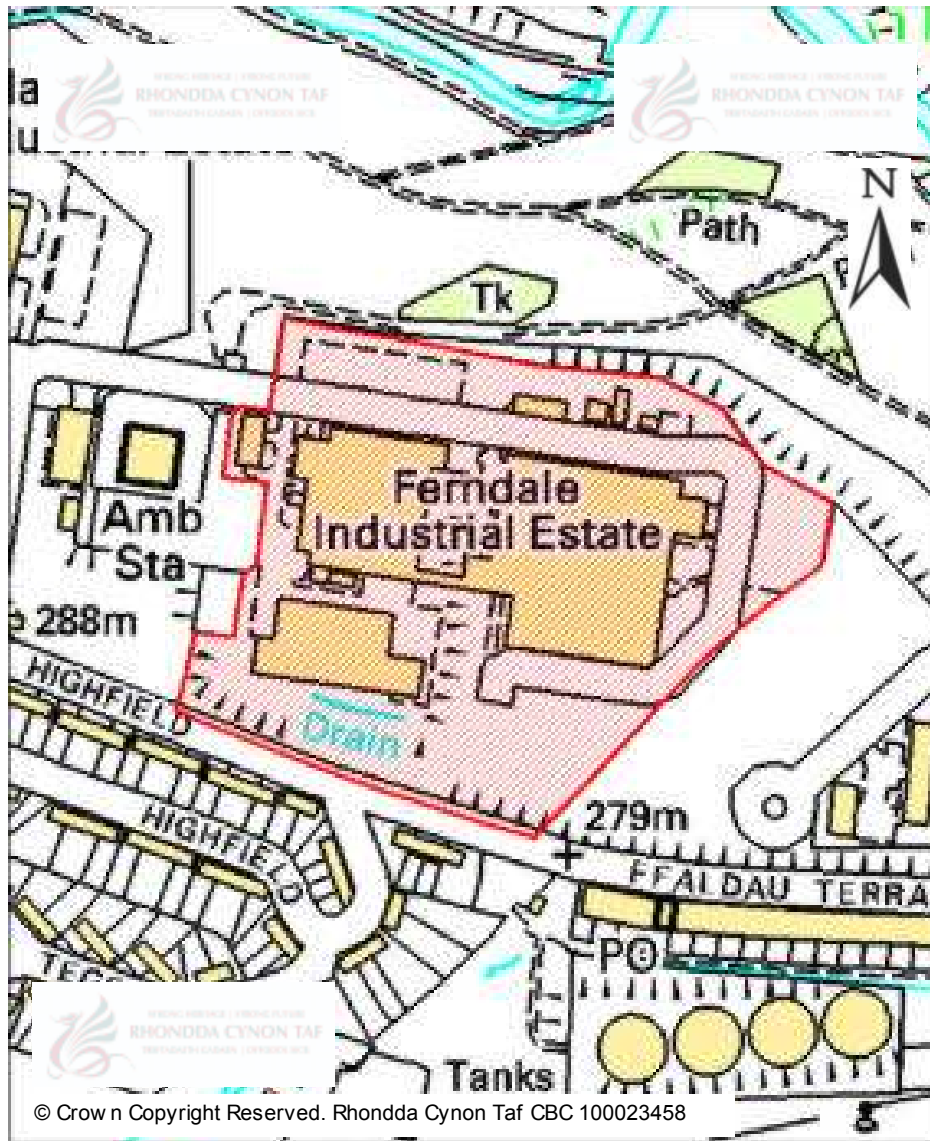

CANDIDATE SITES REGISTER

© Crown Copyright Reserved. Rhondda Cynon Taf CBC 100023458

Site Number:	621
Site Name:	Site of former Chubb factory
Proposal:	Residential development
Site Category:	Non-Strategic
Settlement:	Ferndale
Site Area (Hect)	3.95