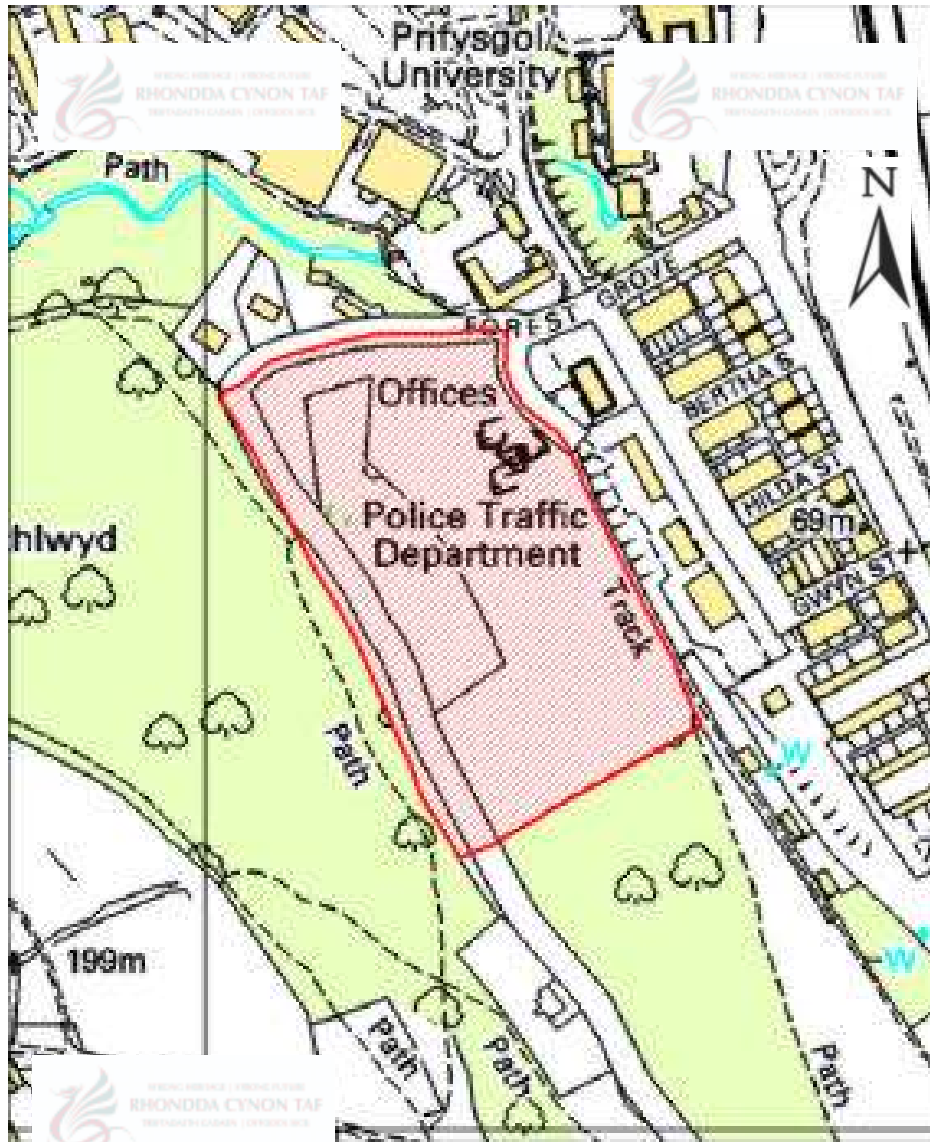

# CANDIDATE SITES REGISTER

<b>Site Number:</b>	<b>567</b>
<b>Site Name:</b>	<b>Land adjacent to the University of Glamorgan and the dismantled railway</b>
<b>Proposal:</b>	Car Park extension
<b>Site Category:</b>	Non-Strategic
<b>Settlement:</b>	Treforest
<b>Site Area (Hect)</b>	3.88