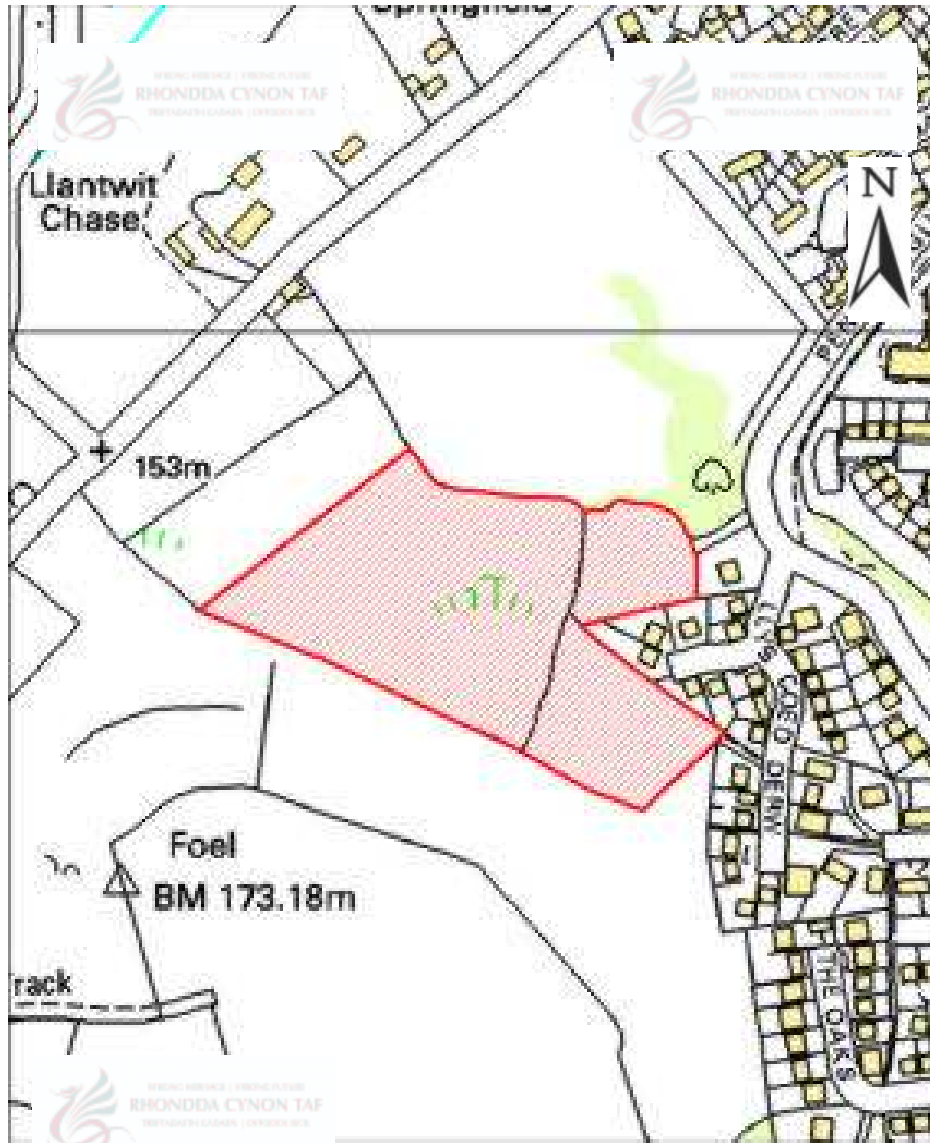

CANDIDATE SITES REGISTER

Site Number:	562
Site Name:	Land at Ty Nant/Church Village being part of Dehewydd Farm (site 2)
Proposal:	Residential development
Site Category:	Non-Strategic
Settlement:	Church Village
Site Area (Hect)	3.04