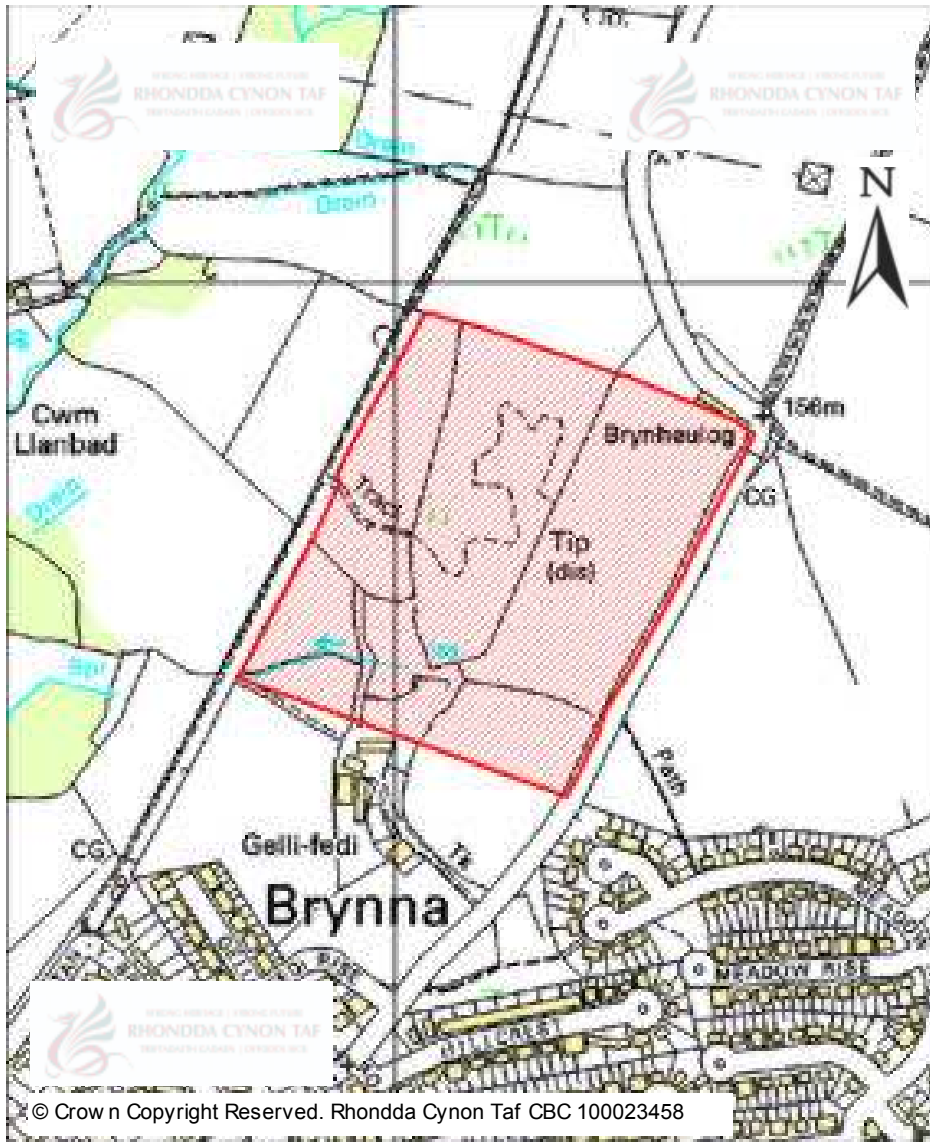

CANDIDATE SITES REGISTER

Site Number:	475
Site Name:	Land north of Gelli-fedi Farm
Proposal:	Residential development
Site Category:	Non-Strategic
Settlement:	Brynna
Site Area (Hect)	7.29

© Crown Copyright Reserved. Rhondda Cynon Taf CBC 100023458