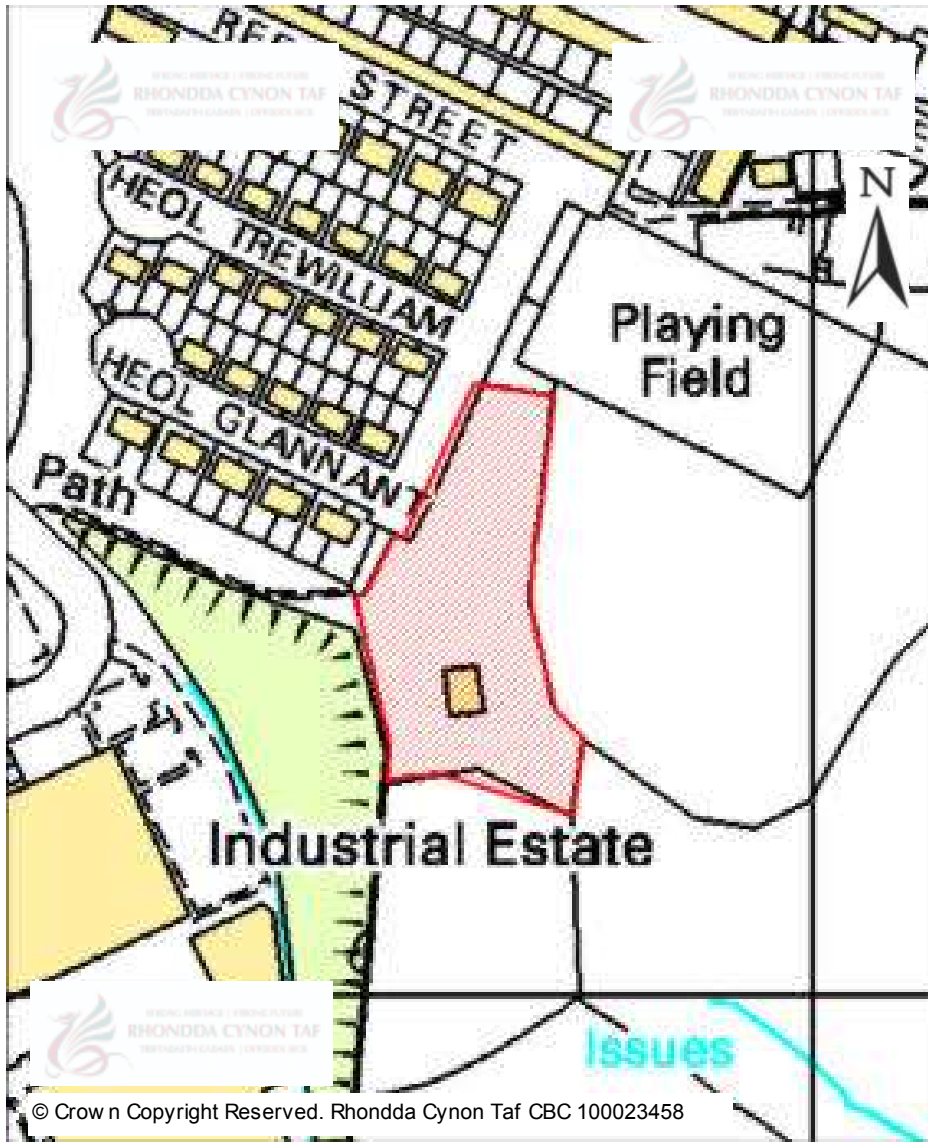

CANDIDATE SITES REGISTER

Site Number:	541
Site Name:	Land opposite Heol Glannant
Proposal:	Change of settlement boundary
Site Category:	Non-Strategic
Settlement:	Edmondstown
Site Area (Hect)	0.67