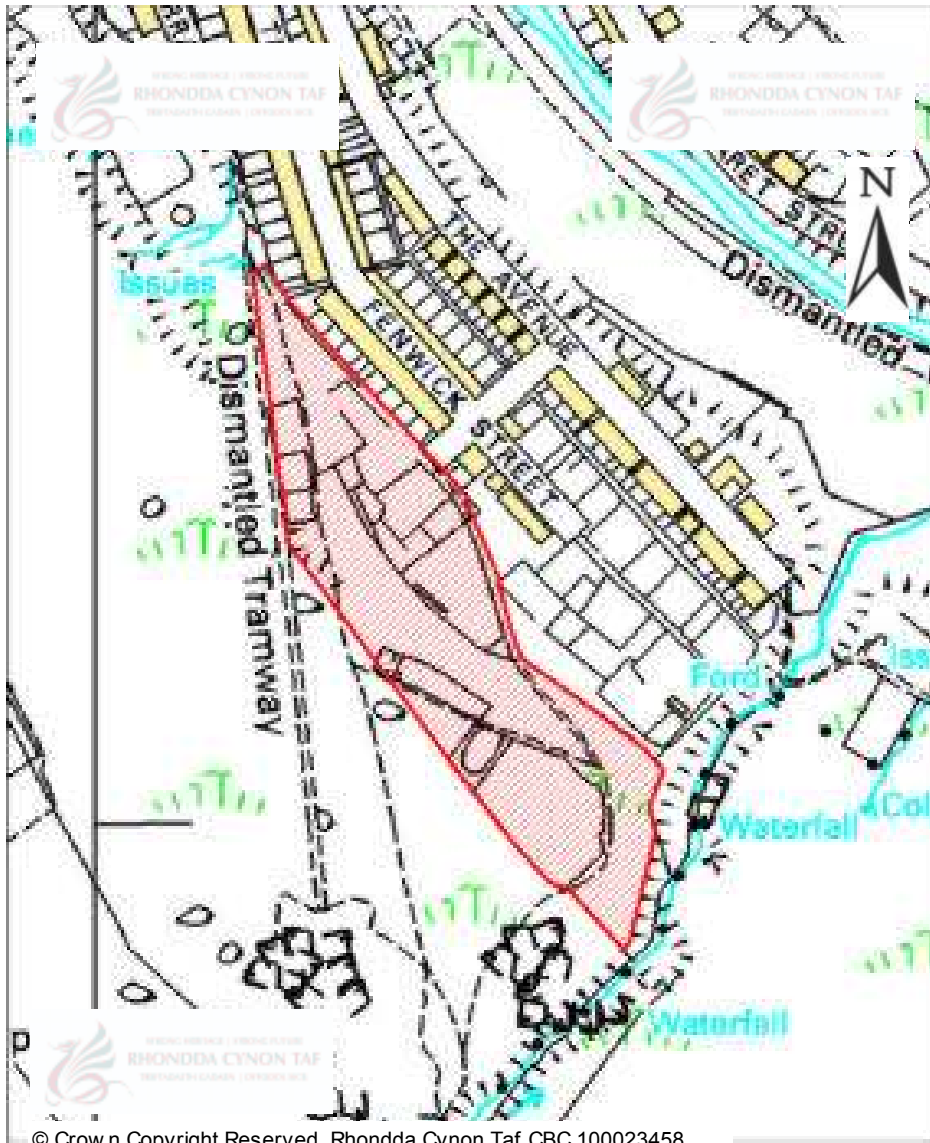

CANDIDATE SITES REGISTER

Site Number:	596
Site Name:	Land adjacent to Fenwick House near Fenwick Street
Proposal:	Residential development
Site Category:	Non-Strategic
Settlement:	Pontygwaith
Site Area (Hect)	2.41

© Crown Copyright Reserved. Rhondda Cynon Taf CBC 100023458