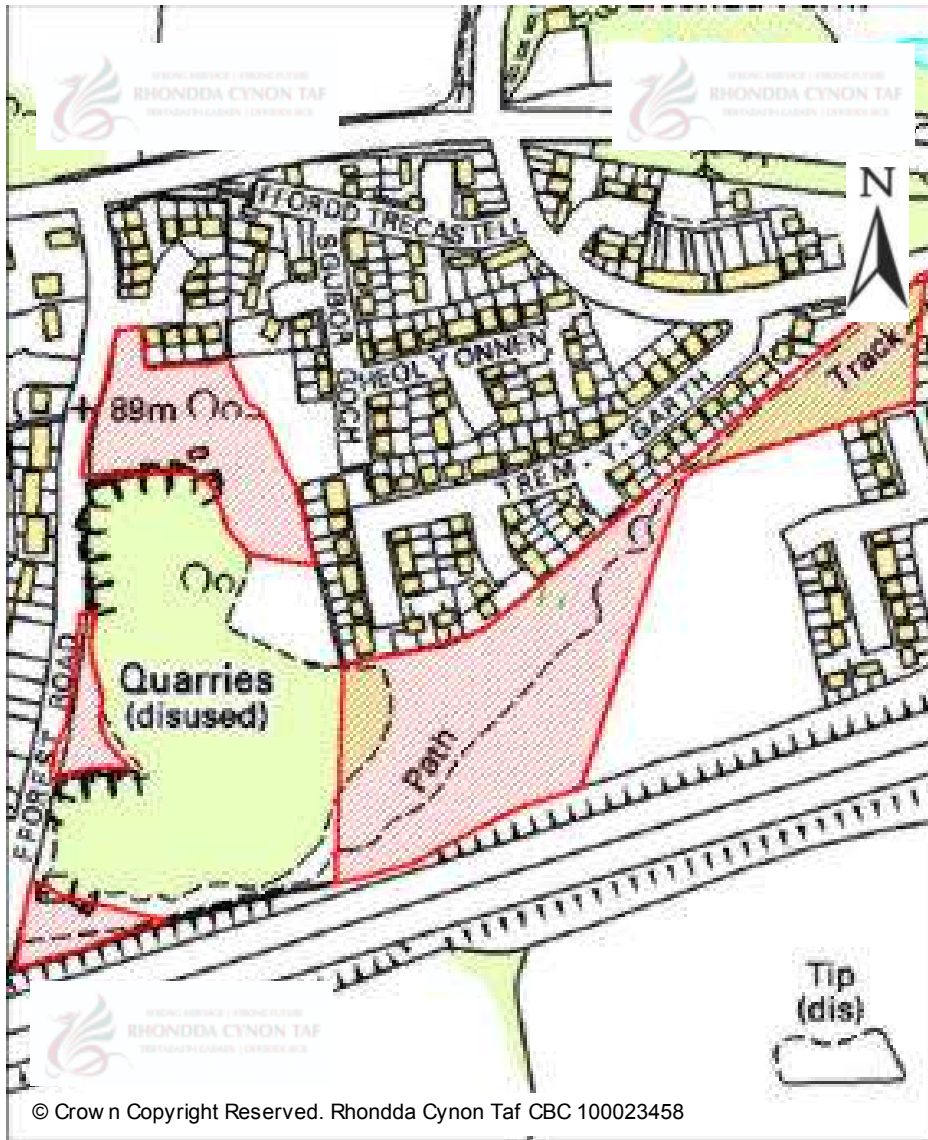

# CANDIDATE SITES REGISTER

<b>Site Number:</b>	<b>592</b>
<b>Site Name:</b>	<b>Land adjacent to Abercynon cemetery</b>
<b>Proposal:</b>	
<b>Site Category:</b>	Non-Strategic
<b>Settlement:</b>	Abercynon
<b>Site Area (Hect)</b>	2.85