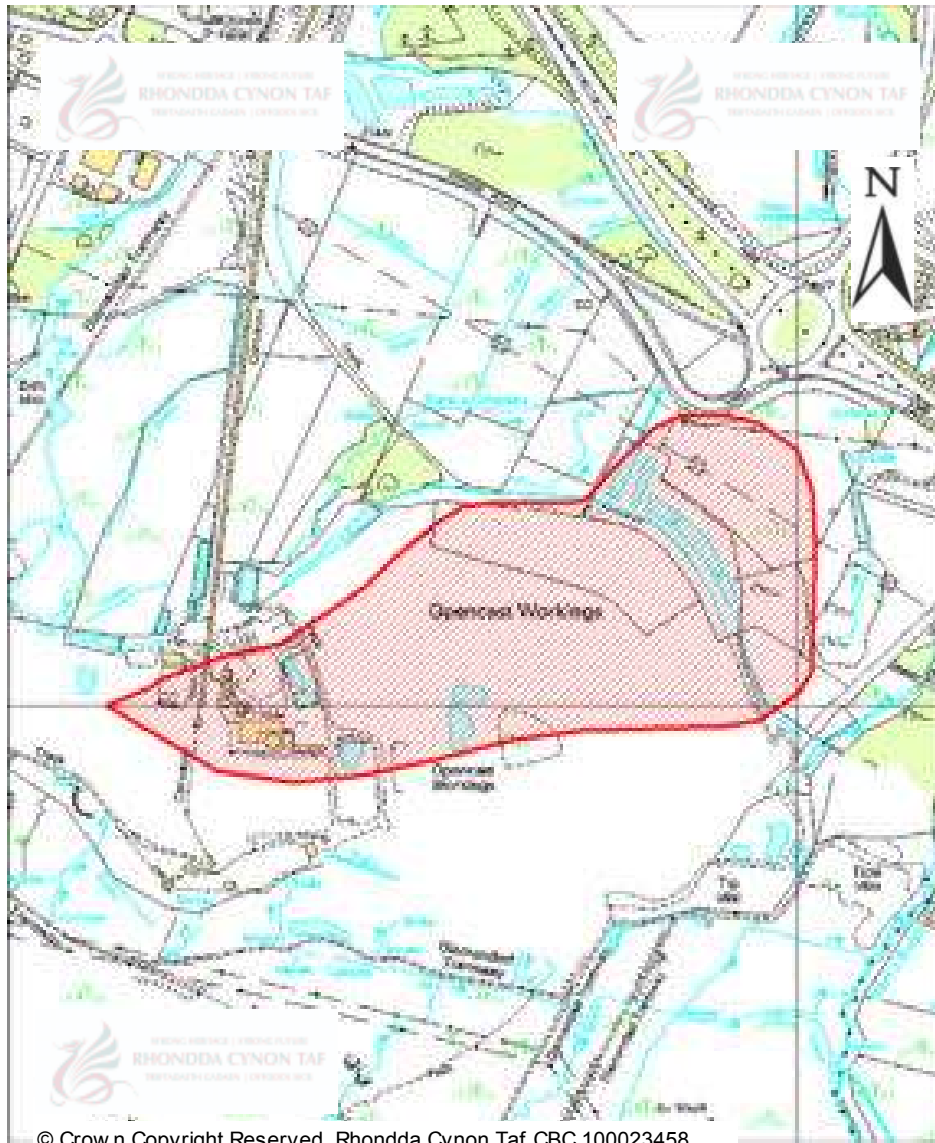

CANDIDATE SITES REGISTER

© Crown Copyright Reserved. Rhondda Cynon Taf CBC 100023458

Site Number:	487
Site Name:	Land south of A465 (Tower Colliery)
Proposal:	
Site Category:	Strategic
Settlement:	Hirwaun
Site Area (Hect)	27.56