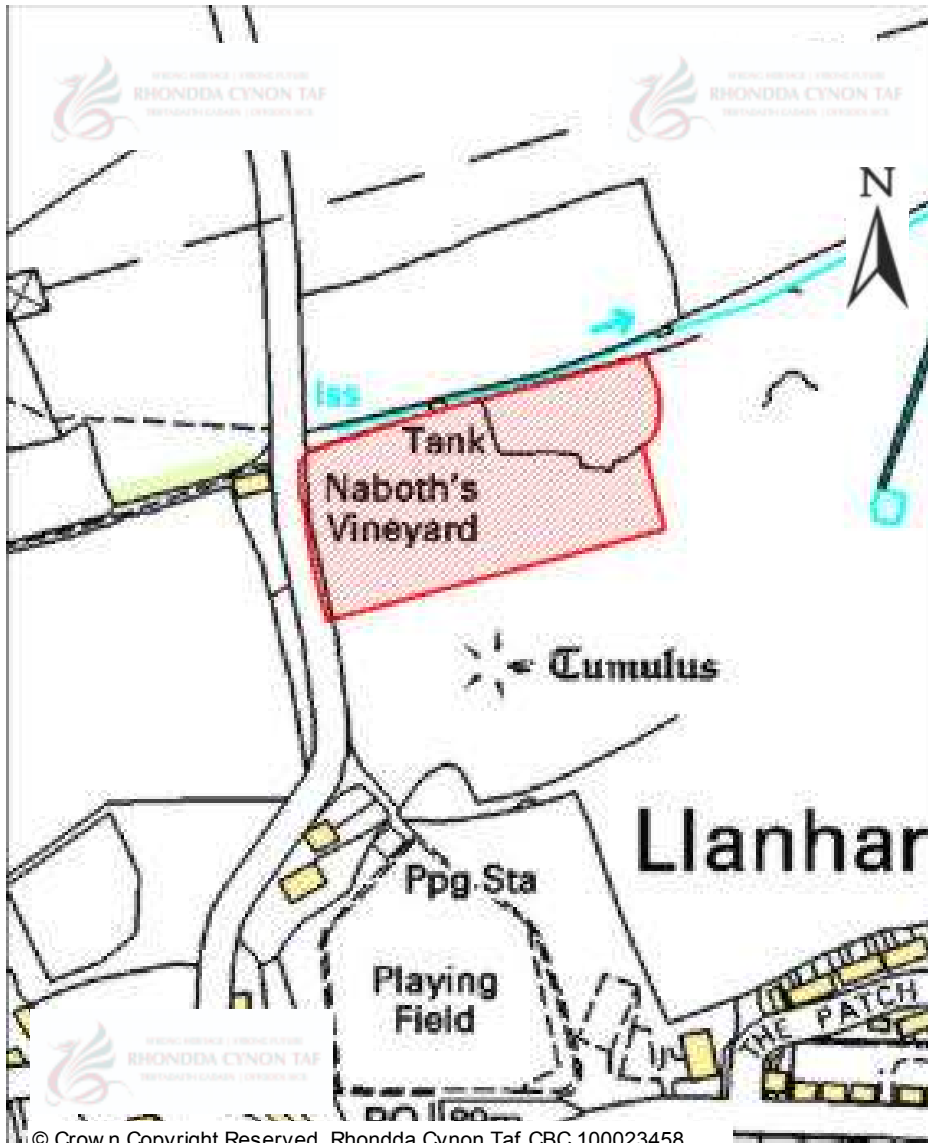

CANDIDATE SITES REGISTER

Site Number:	573
Site Name:	Land north of Llanharry adjacent to Vine Cottage
Proposal:	Residential development
Site Category:	Non-Strategic
Settlement:	Llanharry
Site Area (Hect)	1.35

© Crown Copyright Reserved. Rhondda Cynon Taf CBC 100023458