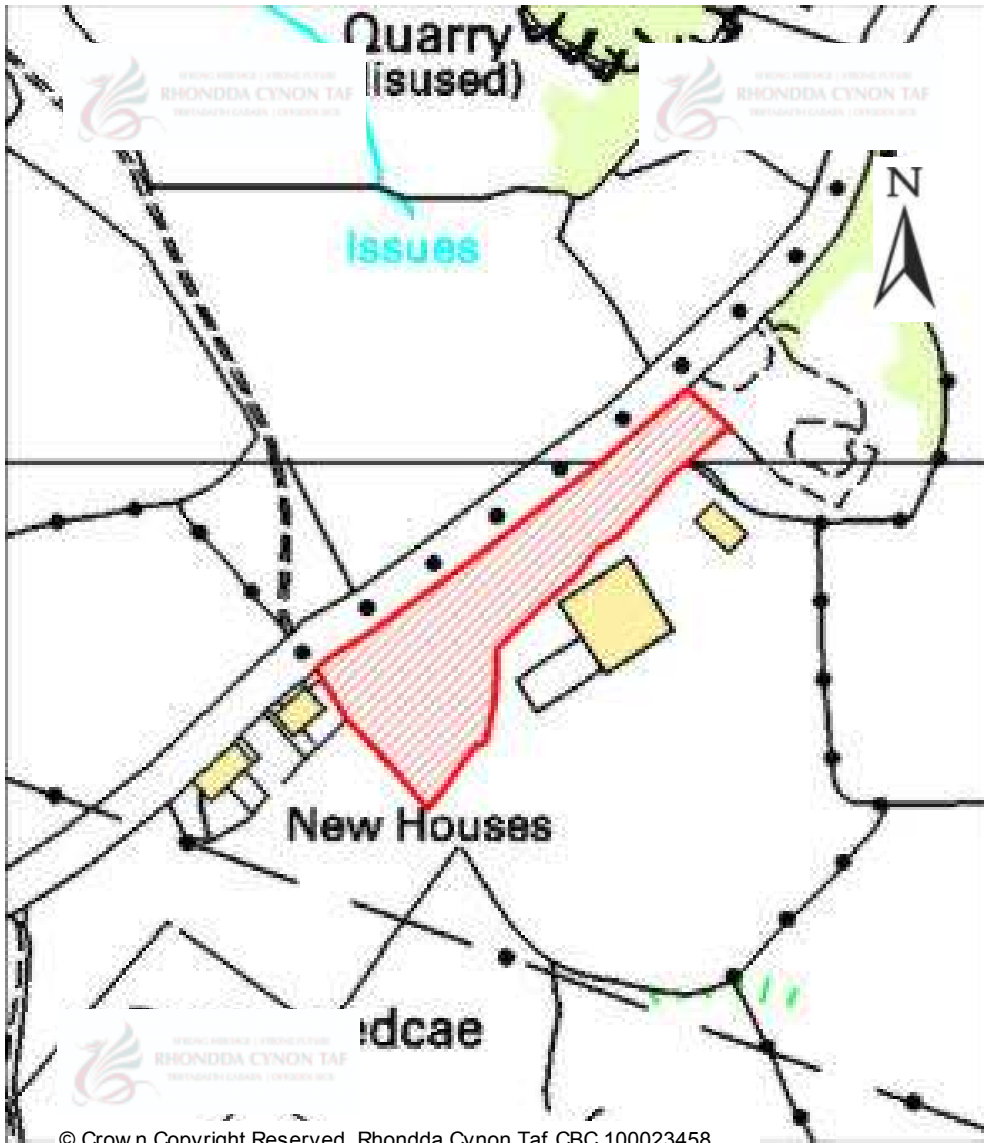

# CANDIDATE SITES REGISTER

<b>Site Number:</b>	<b>626</b>
<b>Site Name:</b>	<b>Land adjacent to Leeway Carpets Showroom (small site)</b>
<b>Proposal:</b>	Residential development
<b>Site Category:</b>	Non-Strategic
<b>Settlement:</b>	Penycoedcae
<b>Site Area (Hect)</b>	0.64