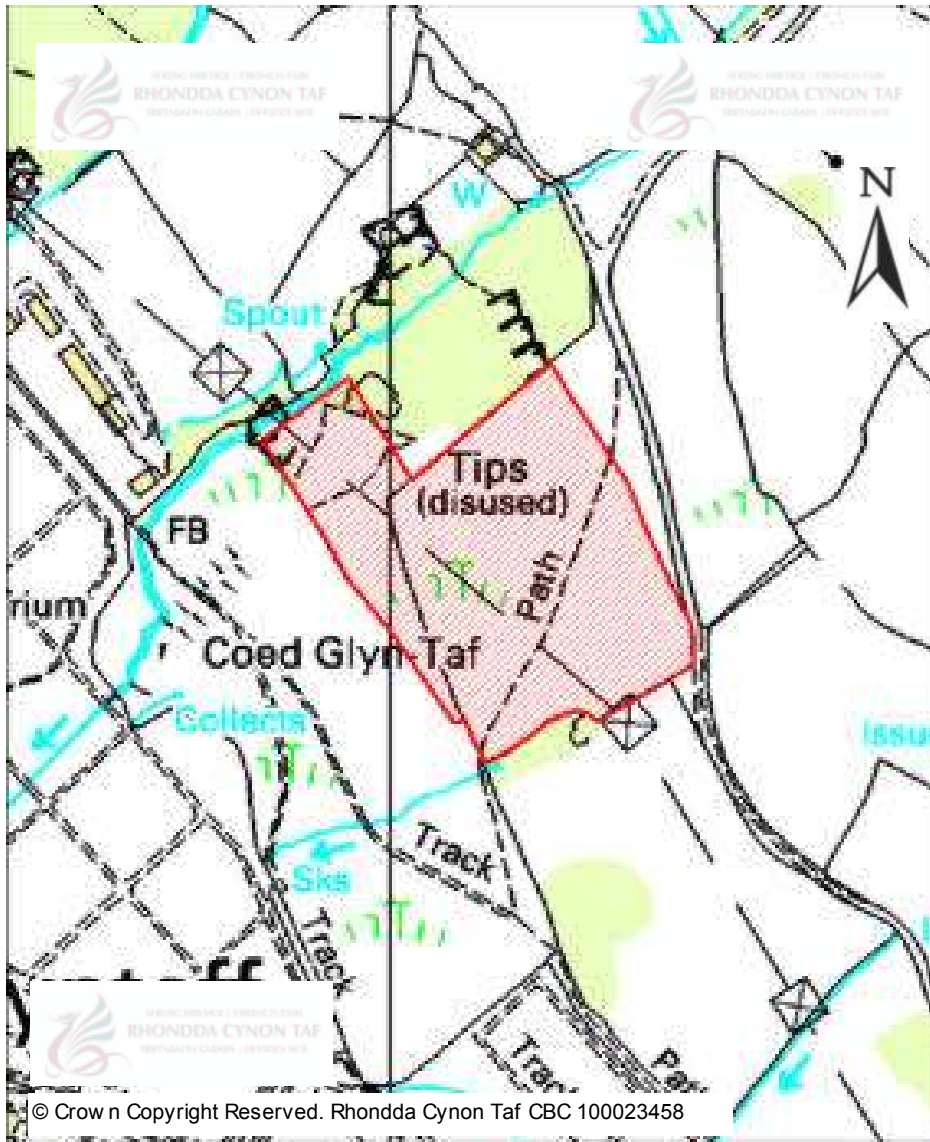

CANDIDATE SITES REGISTER

Site Number: 579

Site Name: Land near Glyn-taf Farm

Proposal:

Site Category: Non-Strategic

Settlement: Rhydyfelin

Site Area (Hect): 2.16