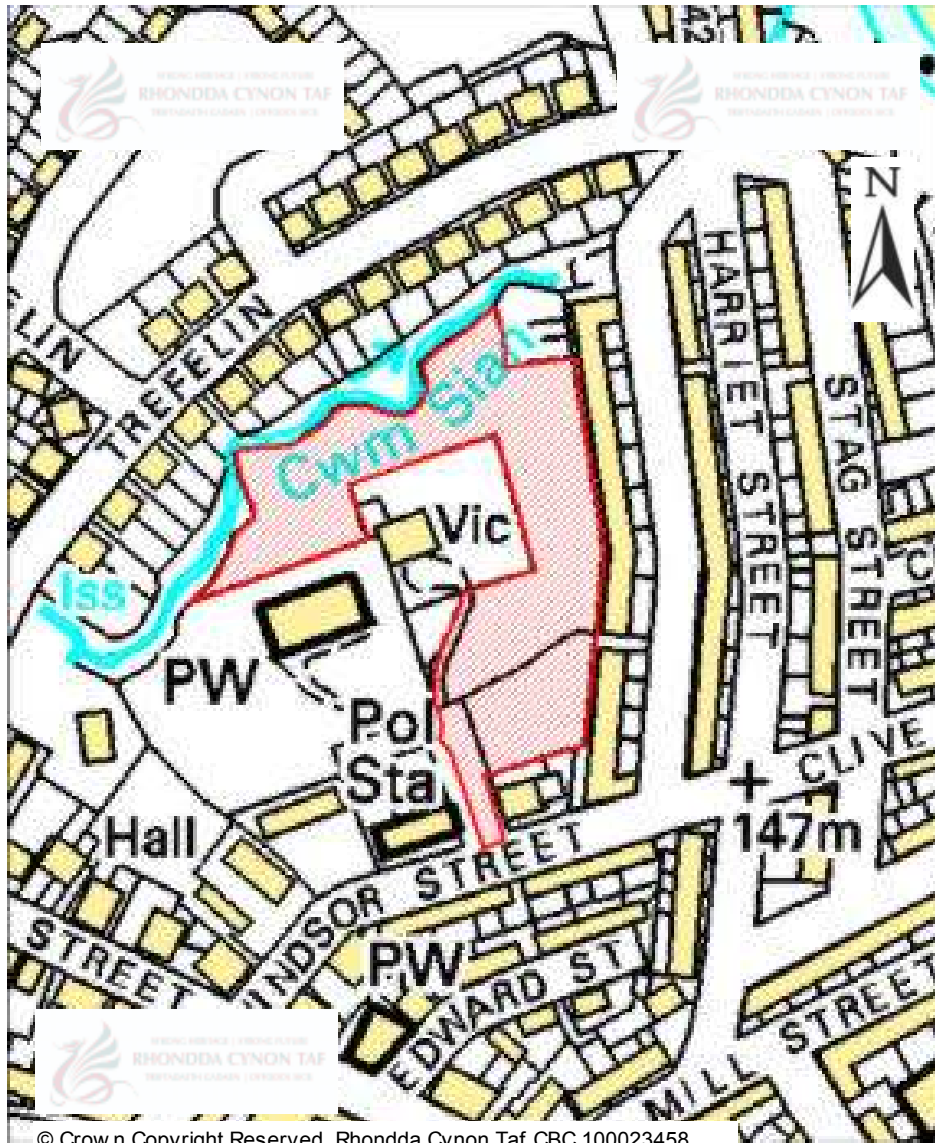

CANDIDATE SITES REGISTER

© Crown Copyright Reserved. Rhondda Cynon Taf CBC 100023458

Site Number:	590
Site Name:	Land at Trecynon adjacent to Church Row
Proposal:	Residential development
Site Category:	Non-Strategic
Settlement:	Trecynon
Site Area (Hect)	0.81