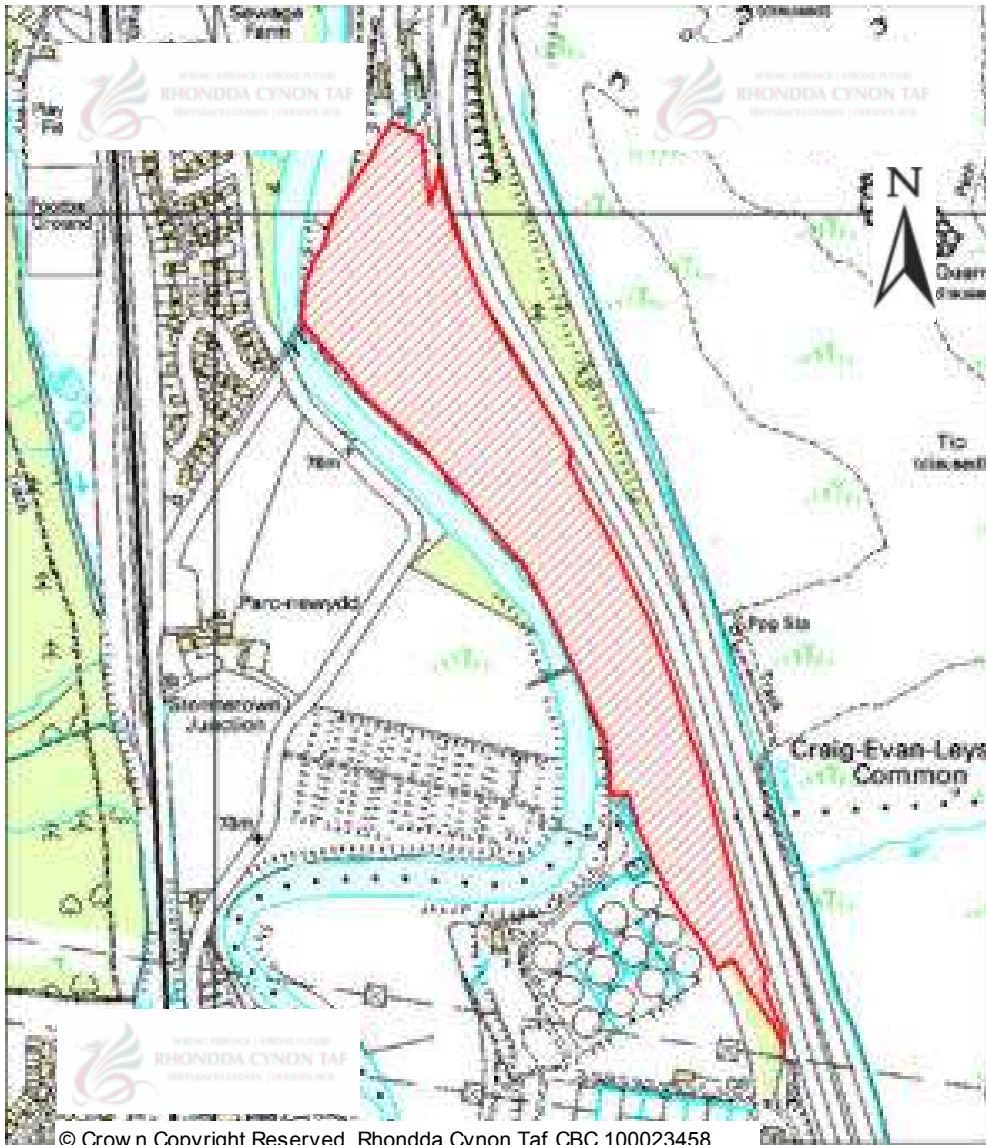

CANDIDATE SITES REGISTER

Site Number:	652
Site Name:	Land adjacent to sewage treatment works
Proposal:	Not yet specified
Site Category:	Non-Strategic
Settlement:	Abercynon
Site Area (Hect)	9.4

© Crown Copyright Reserved. Rhondda Cynon Taf CBC 100023458