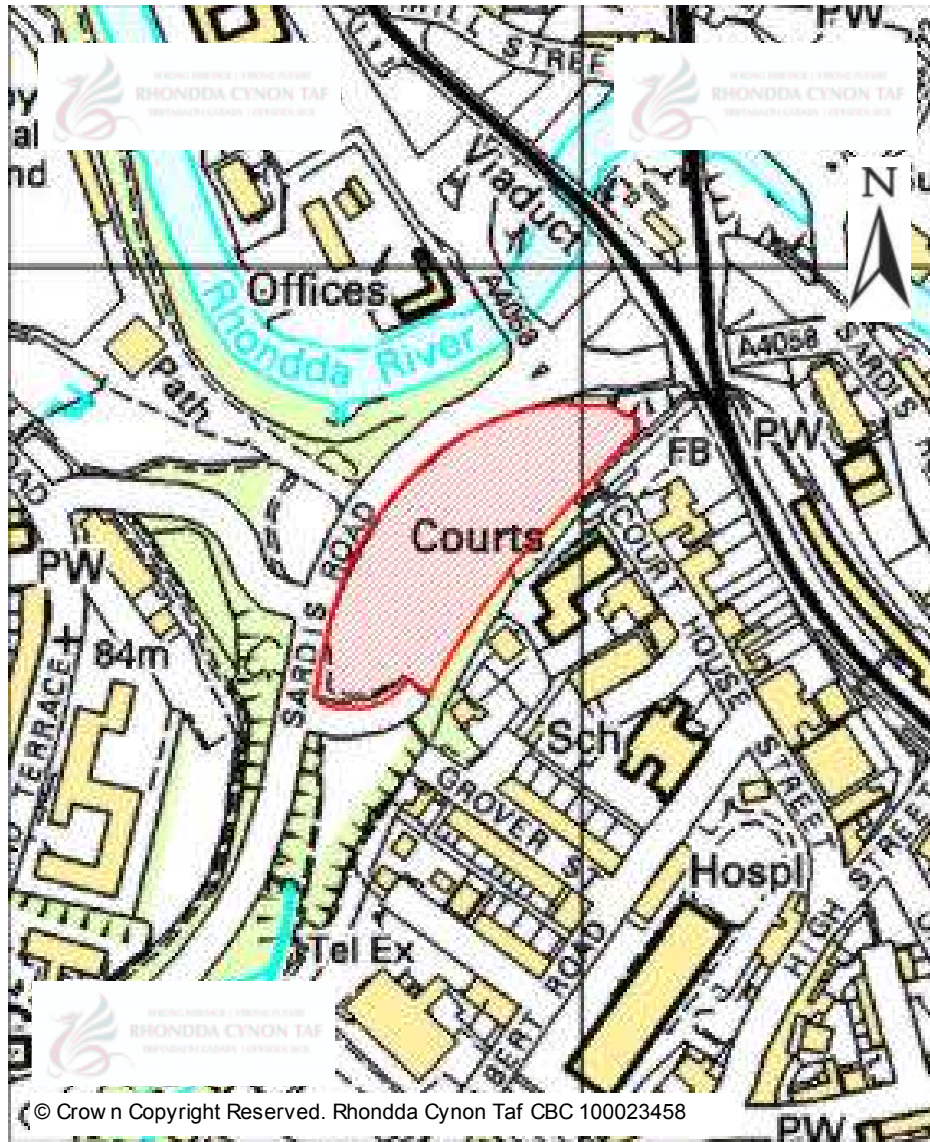

CANDIDATE SITES REGISTER

Site Number: 464

Site Name: Sardis Road Car Park

Proposal:

Site Category: Non-Strategic

Settlement: Pontypridd

Site Area (Hect): 0.95

© Crown Copyright Reserved. Rhondda Cynon Taf CBC 100023458