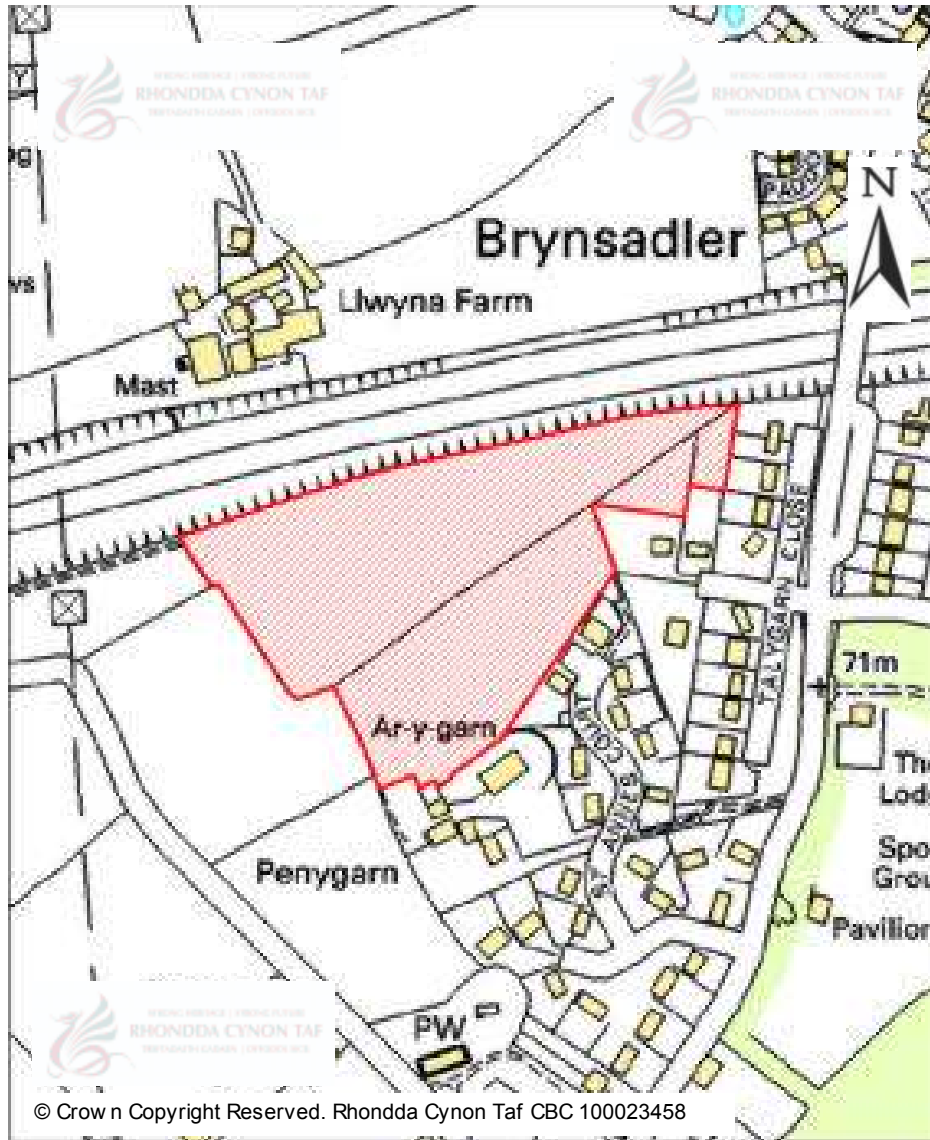

CANDIDATE SITES REGISTER

Site Number:	625
Site Name:	Land south of the M4
Proposal:	Residential development
Site Category:	Non-Strategic
Settlement:	Brynsadler
Site Area (Hect)	3.93