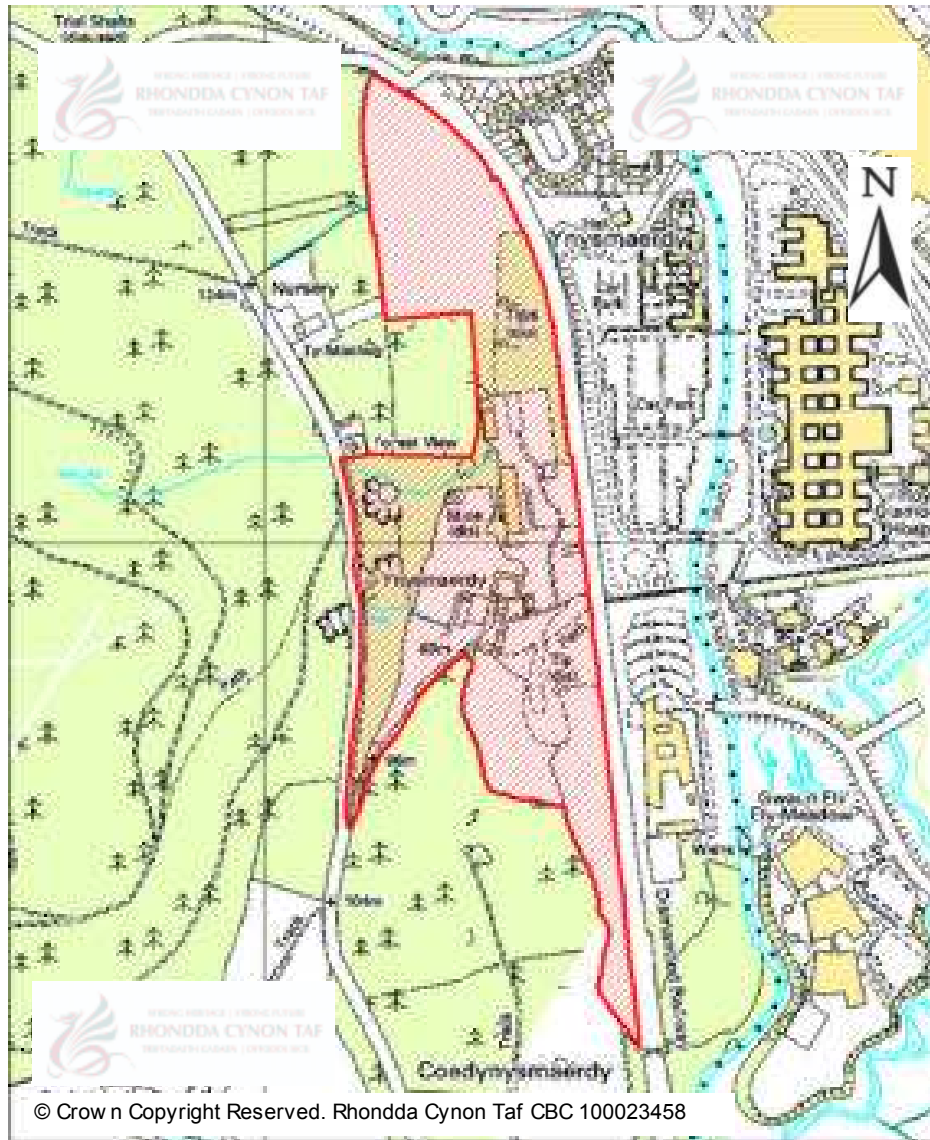

CANDIDATE SITES REGISTER

Site Number:	477
Site Name:	Land at Ynysmaerdy Farm
Proposal:	Residential development
Site Category:	Non-Strategic
Settlement:	Ynysmaerdy
Site Area (Hect)	14.97