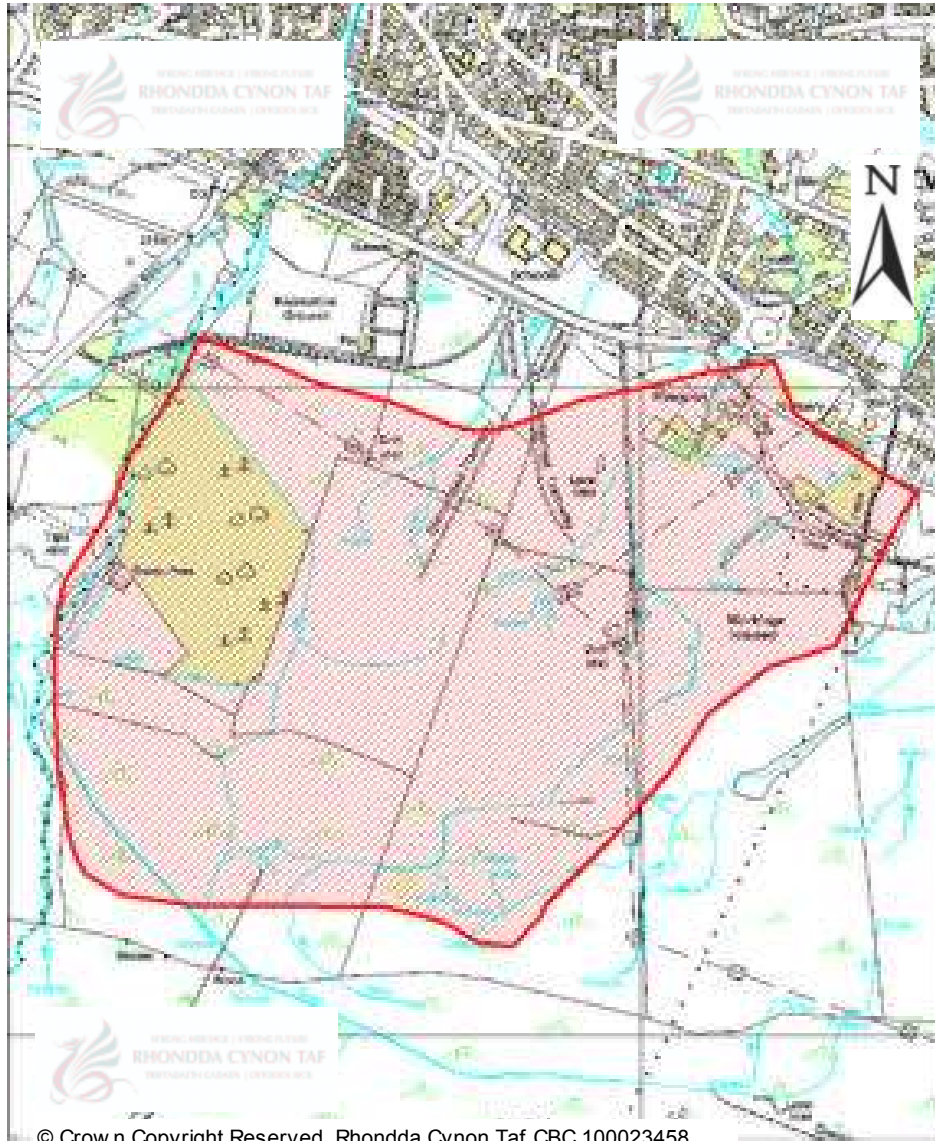

CANDIDATE SITES REGISTER

© Crown Copyright Reserved. Rhondda Cynon Taf CBC 100023458

Site Number: 486

Site Name: Land South of Waungron Roundabout (Tower Colliery)

Proposal:

Site Category: Strategic

Settlement: Hirwaun

Site Area (Hect): 84.2