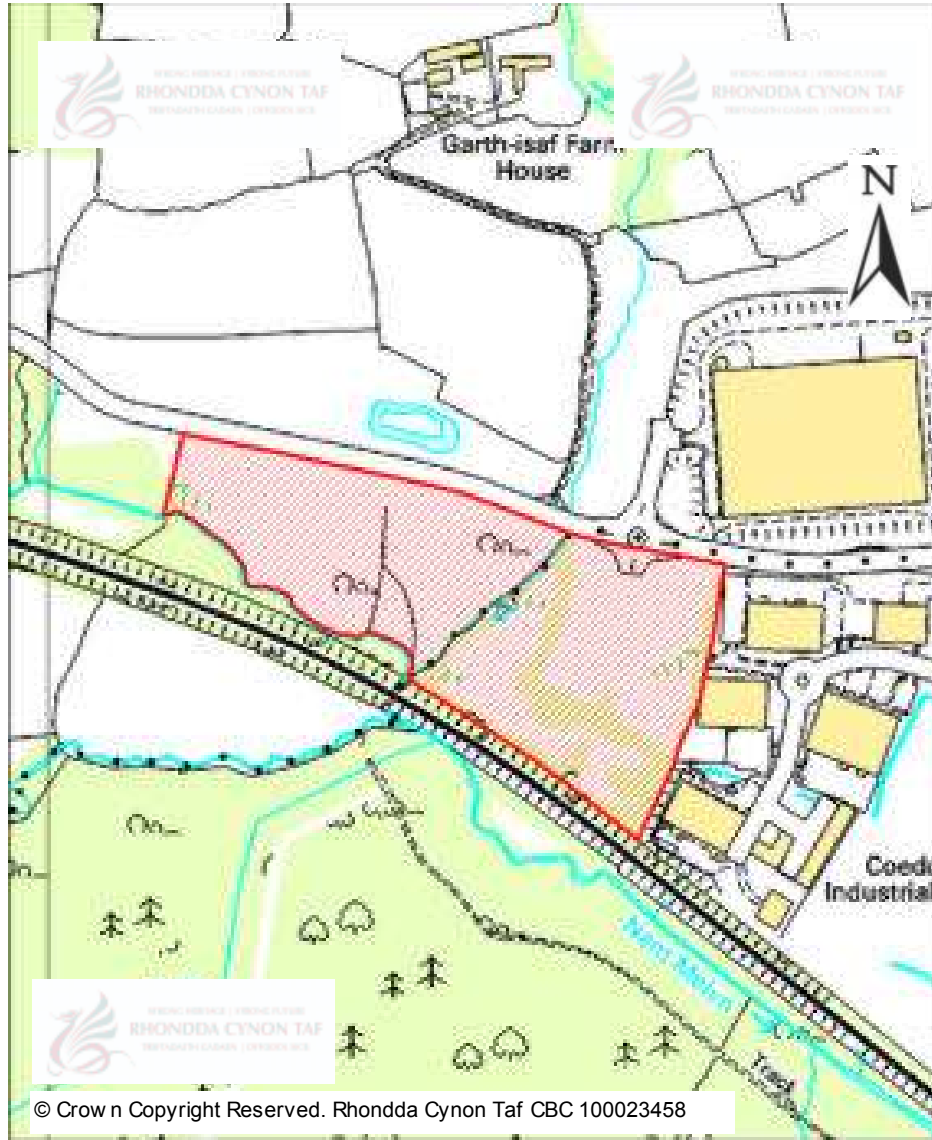

CANDIDATE SITES REGISTER

Site Number: 451

Site Name: Garth Business Park

Proposal: Employment

Site Category: Non-Strategic

Settlement: Talbot Green

Site Area (Hect) 6.31