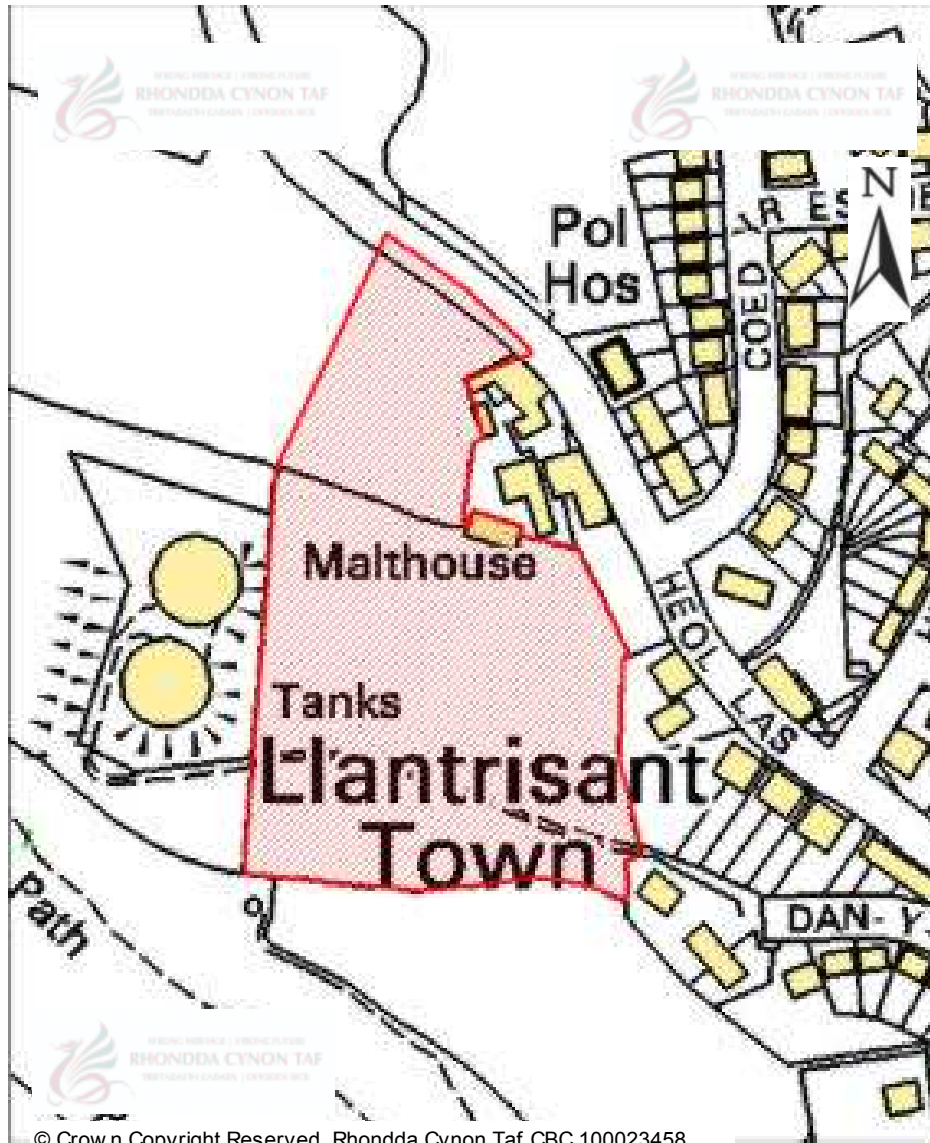

CANDIDATE SITES REGISTER

© Crown Copyright Reserved. Rhondda Cynon Taf CBC 100023458

Site Number:	499
Site Name:	Alternative land adjacent to Malthouse
Proposal:	Residential development
Site Category:	Non-Strategic
Settlement:	Llantrisant
Site Area (Hect)	2.26