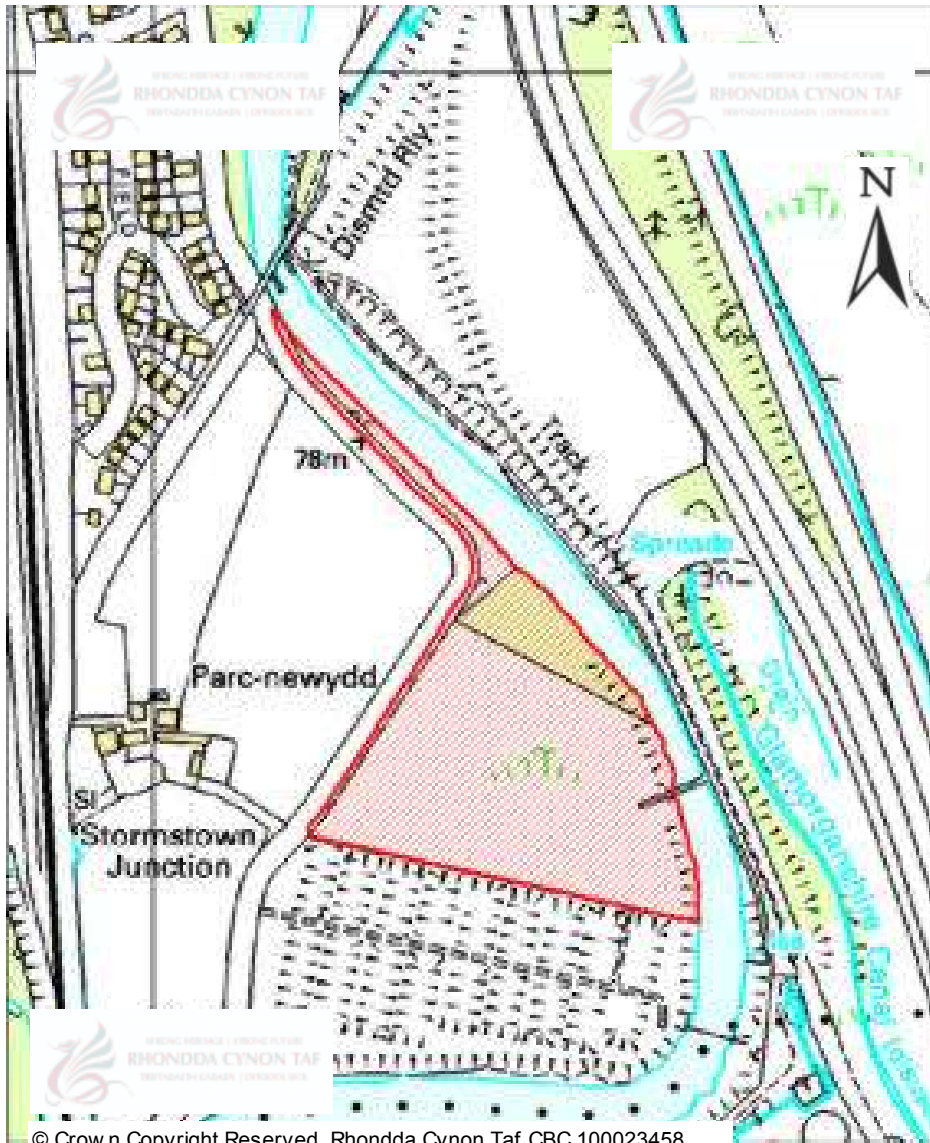

CANDIDATE SITES REGISTER

Site Number:	536
Site Name:	Site A Opposite Parc Newydd Farm, Grovers Road
Proposal:	Residential development
Site Category:	Non-Strategic
Settlement:	Abercynon
Site Area (Hect)	3.59

© Crown Copyright Reserved. Rhondda Cynon Taf CBC 100023458