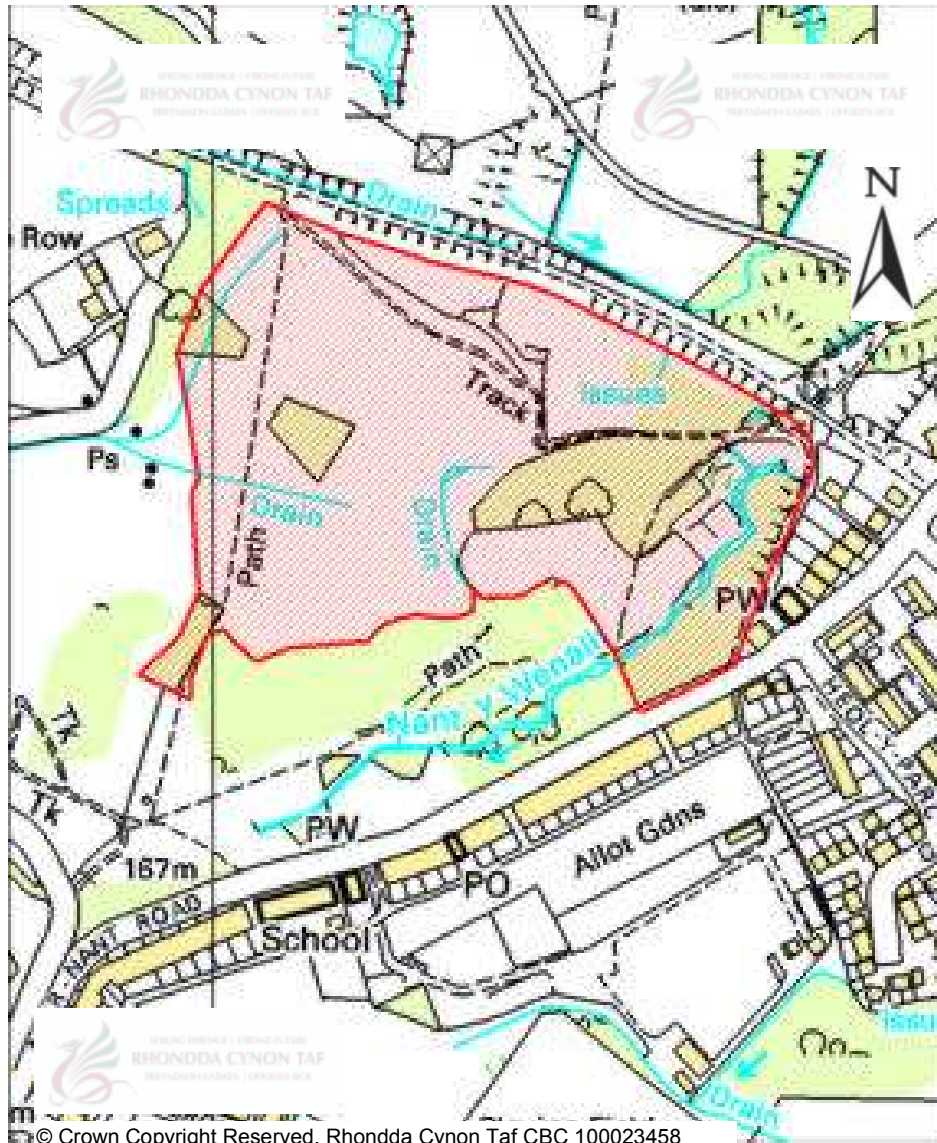

CANDIDATE SITES REGISTER

Site Number:	267
Site Name:	Land at Nant y Wenallt, adjacent Abernant road
Proposal:	Residential development
Site Category:	Non-Strategic
Settlement:	Abernant
Site Area (Hect):	7.05

© Crown Copyright Reserved. Rhondda Cynon Taf CBC 100023458