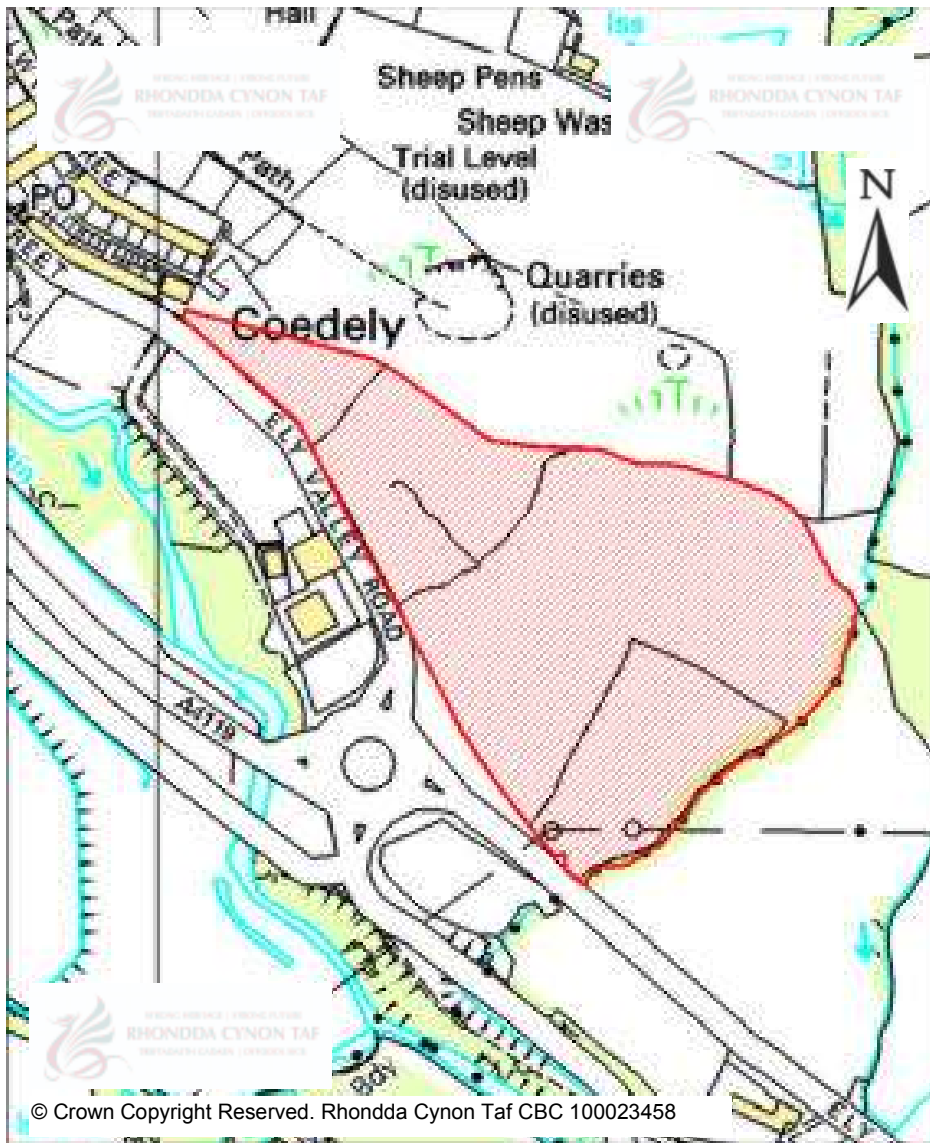

CANDIDATE SITES REGISTER

Site Number:	401
Site Name:	Land north of Pantglas Farm
Proposal:	Residential development
Site Category:	Non-Strategic
Settlement:	Coedely
Site Area (Hect):	5.4

© Crown Copyright Reserved. Rhondda Cynon Taf CBC 100023458