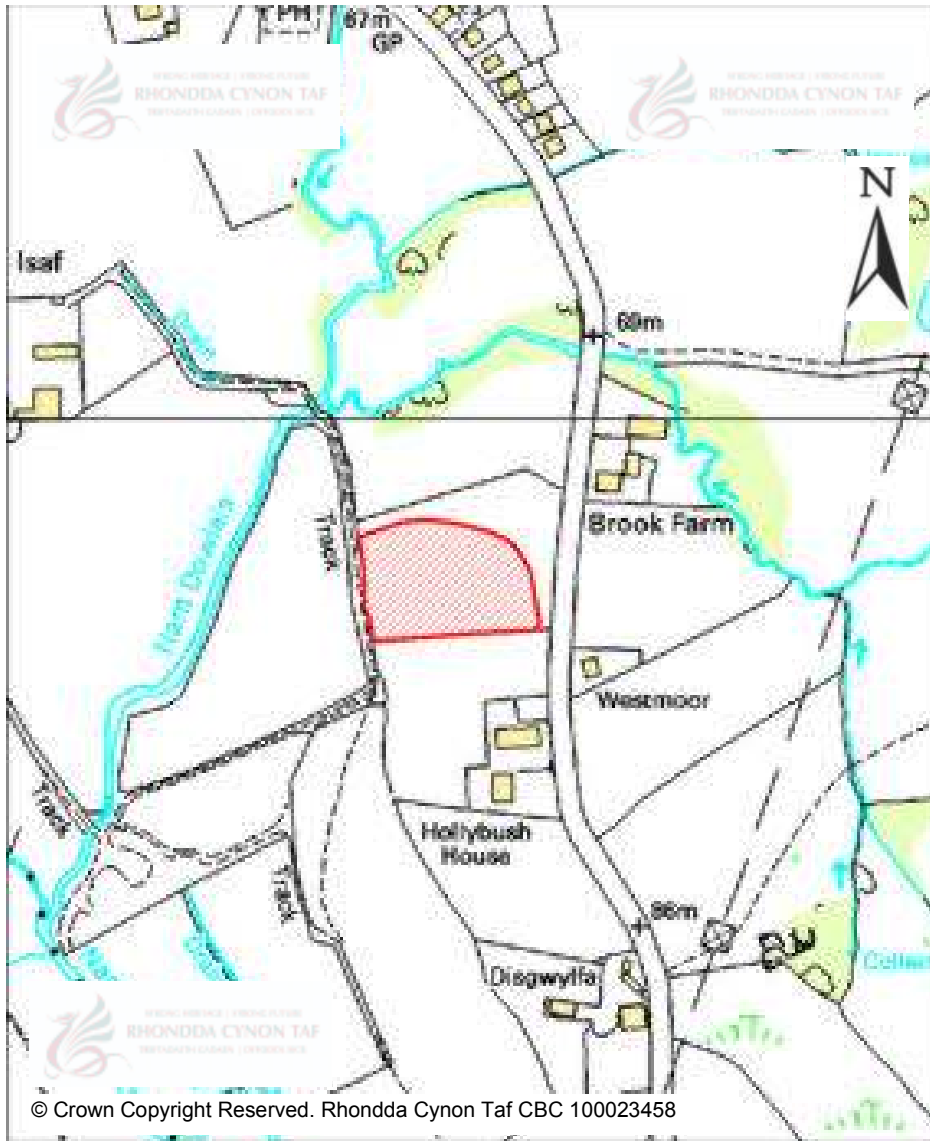

CANDIDATE SITES REGISTER

Site Number:	324
Site Name:	Land at Ystrad Barwig, Heol Creigiau
Proposal:	Business/Retail use A1 or residential homes C2 use
Site Category:	Non-Strategic
Settlement:	Church Village
Site Area (Hect):	0.96