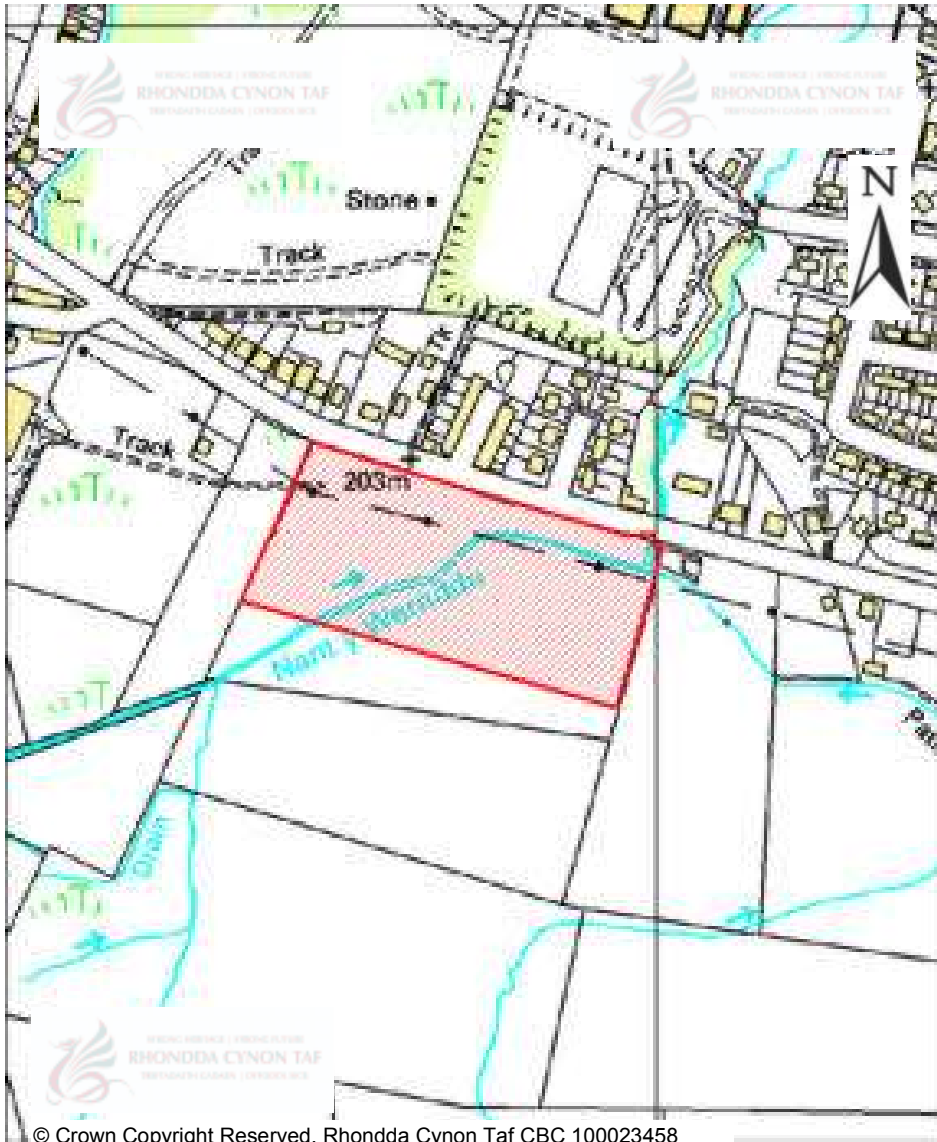

CANDIDATE SITES REGISTER

© Crown Copyright Reserved. Rhondda Cynon Taf CBC 100023458

Site Number:	335
Site Name:	Site 1 - Land south of Gamlyn Terrace
Proposal:	Employment/Residential/Retail
Site Category:	Non-Strategic
Settlement:	Penywaun
Site Area (Hect):	2.78