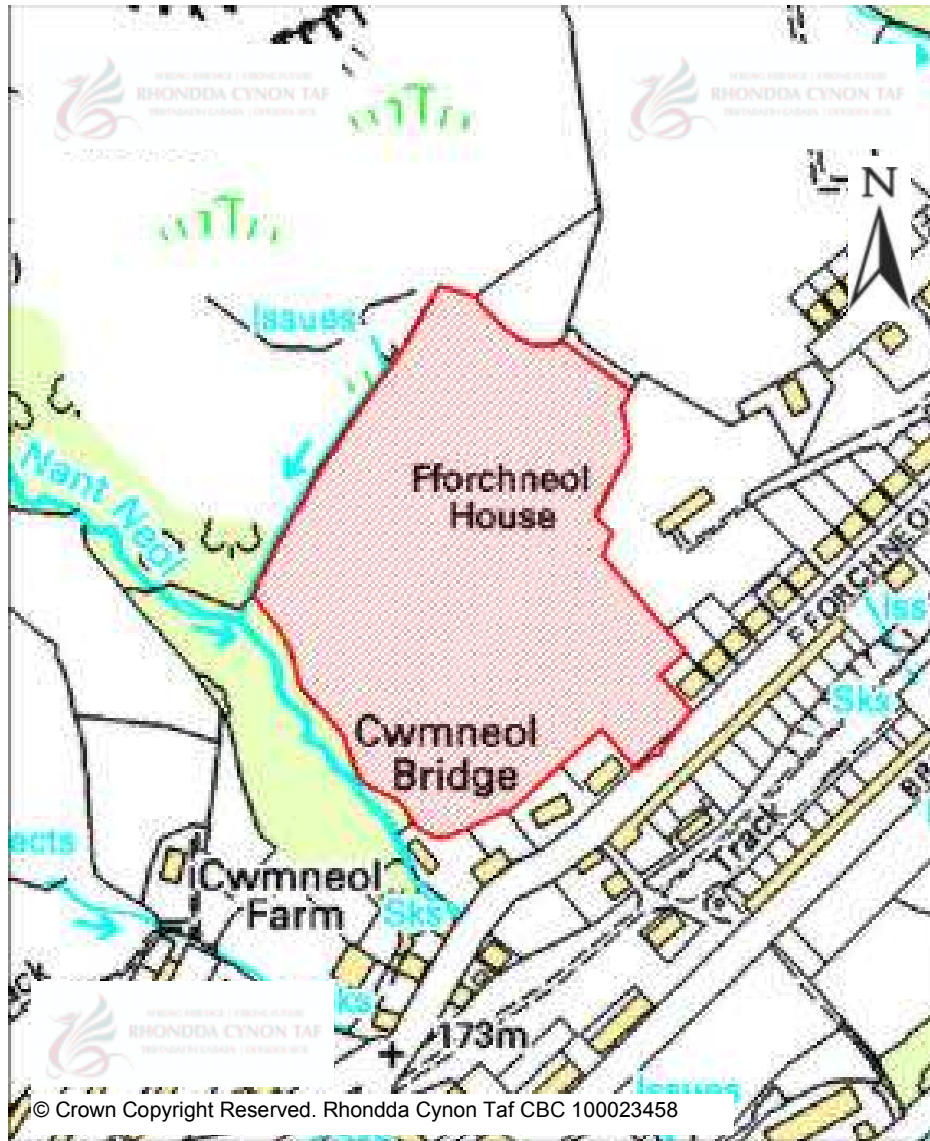

CANDIDATE SITES REGISTER

Site Number:	406
Site Name:	Land at Fforchneol Row
Proposal:	Residential development
Site Category:	Non-Strategic
Settlement:	Godreaman
Site Area (Hect):	3.32