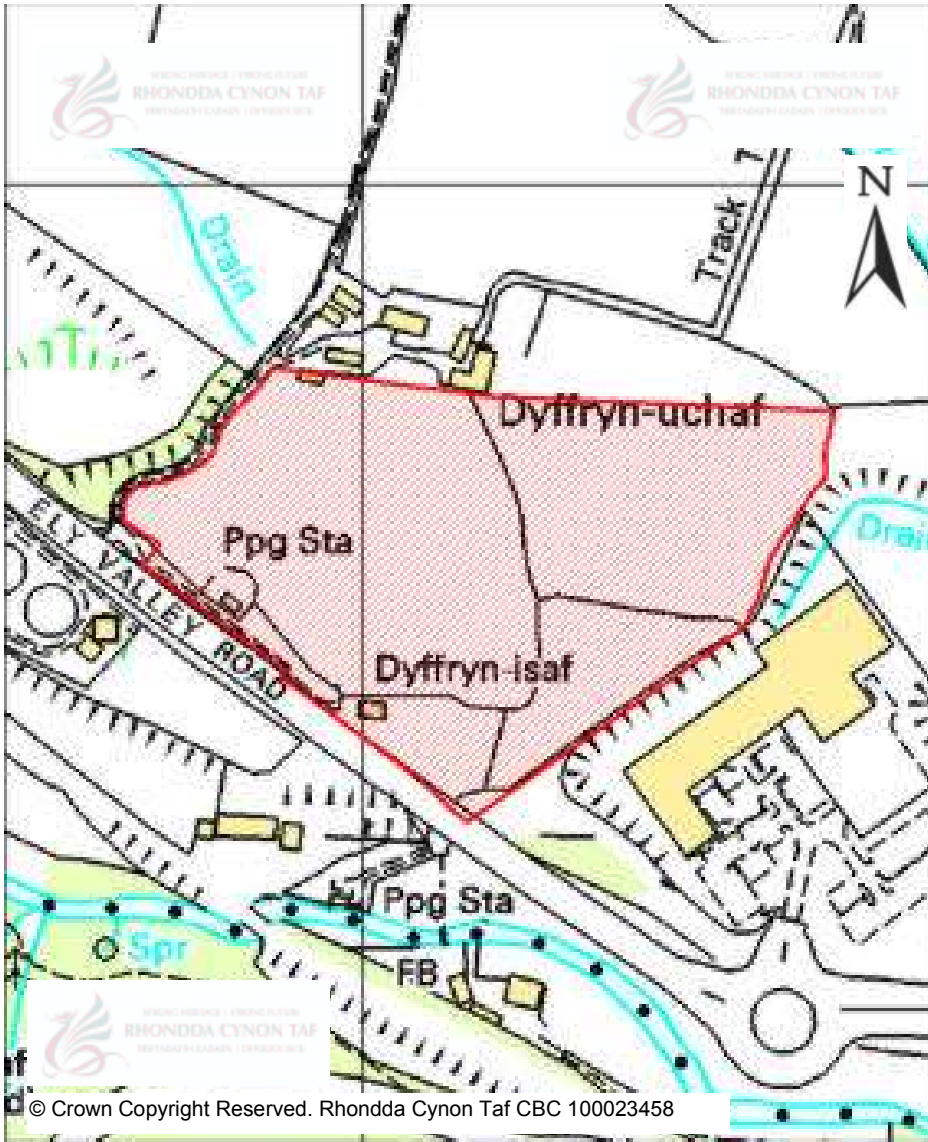

CANDIDATE SITES REGISTER

Site Number: 449

Site Name: North west of Ynysallan (e1.7)

Proposal: Residential development

Site Category: Non-Strategic

Settlement: Ynysmaerdy

Site Area (Hect): 4.36