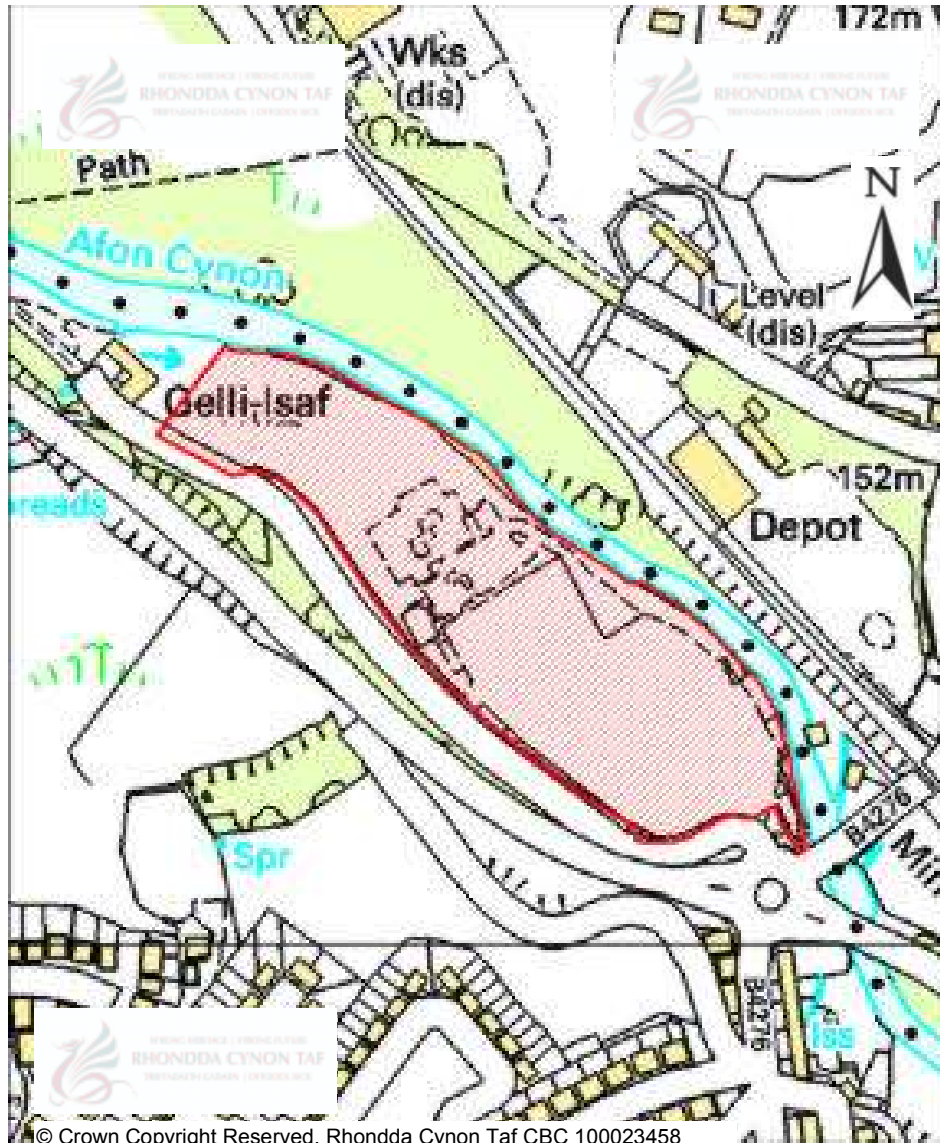

CANDIDATE SITES REGISTER

Site Number:	359
Site Name:	Land at former Mayhew Chicken Factory
Proposal:	Mixed use development including Housing
Site Category:	Non-Strategic
Settlement:	Trecynon
Site Area (Hect):	2.88

© Crown Copyright Reserved. Rhondda Cynon Taf CBC 100023458