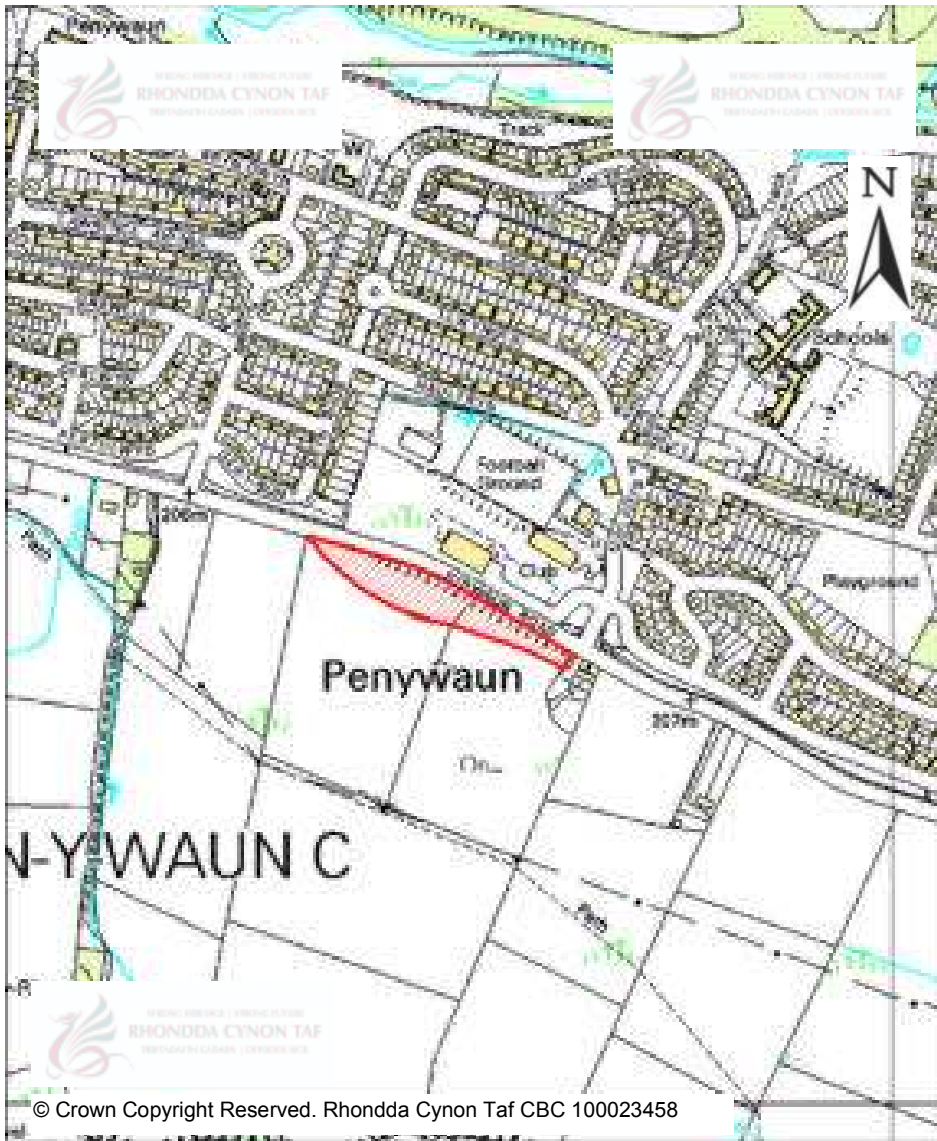

CANDIDATE SITES REGISTER

Site Number:	274
Site Name:	Land south of Hirwaun road
Proposal:	Residential or Employment
Site Category:	Non-Strategic
Settlement:	Penywaun
Site Area (Hect):	0.8