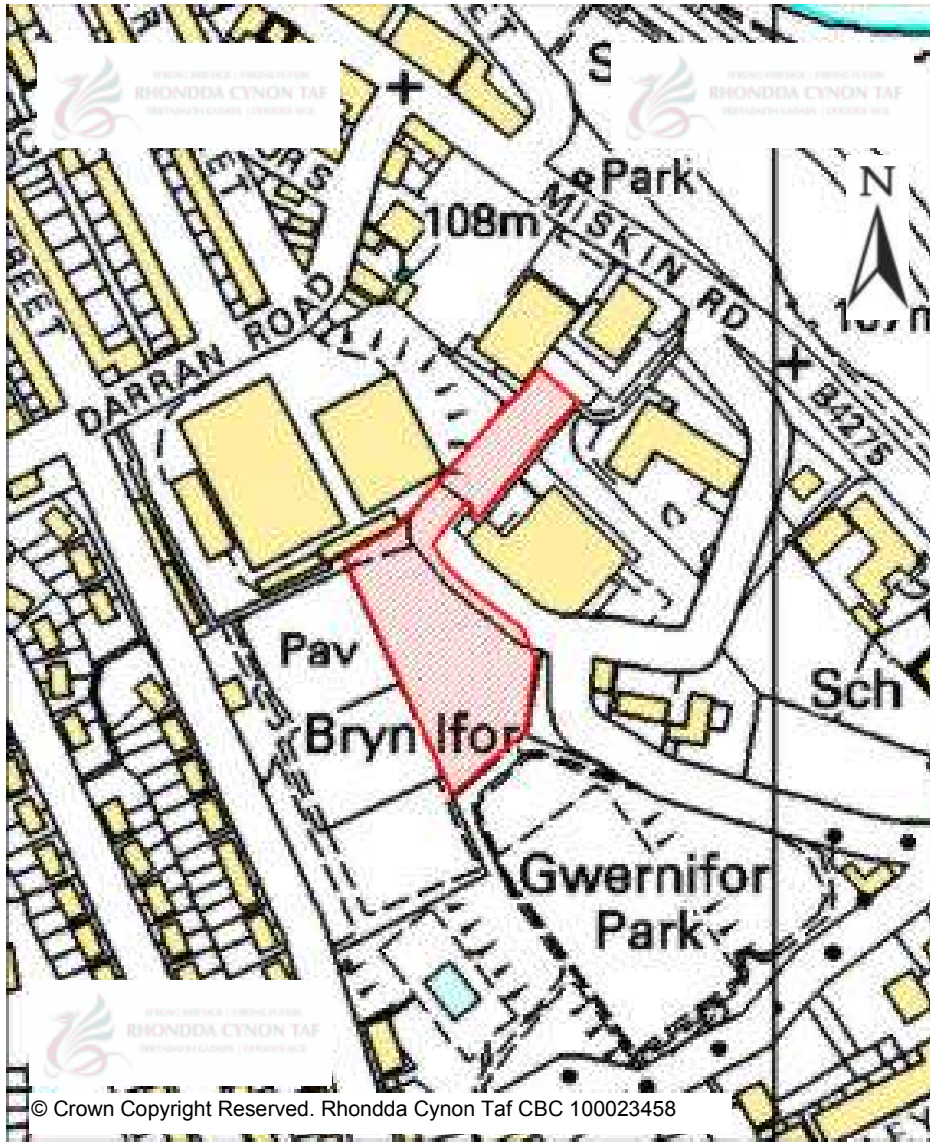

CANDIDATE SITES REGISTER

Site Number:	412
Site Name:	Gwernifor Grounds
Proposal:	Residential development
Site Category:	Non-Strategic
Settlement:	Mountain Ash
Site Area (Hect):	0.5

© Crown Copyright Reserved. Rhondda Cynon Taf CBC 100023458