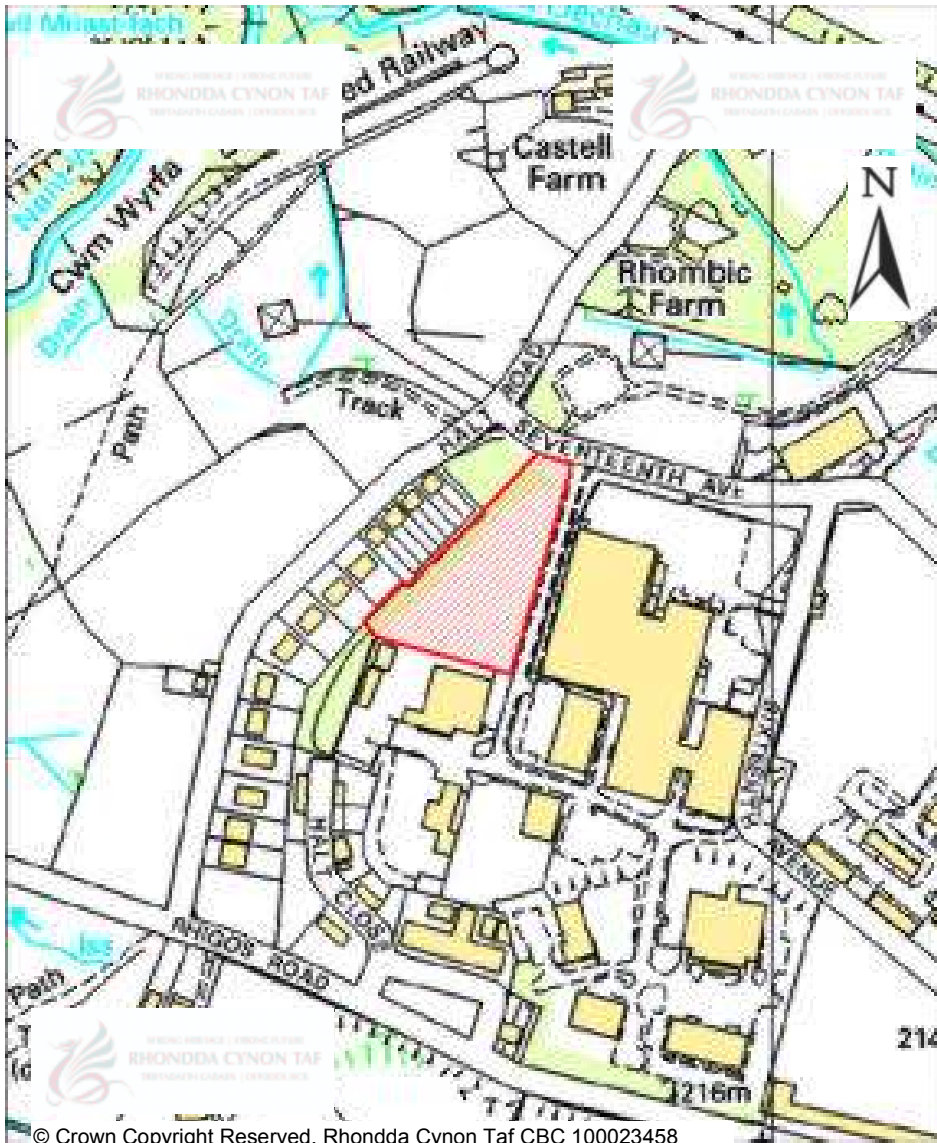

© Crown Copyright Reserved. Rhondda Cynon Taf CBC 100023458

CANDIDATE SITES REGISTER

© Crown Copyright Reserved. Rhondda Cynon Taf CBC 100023458

Site Number:	446
Site Name:	North of Fifth Avenue Hirwaun Industrial Estate
Proposal:	Residential development
Site Category:	Non-Strategic
Settlement:	Hirwaun
Site Area (Hect):	4.17