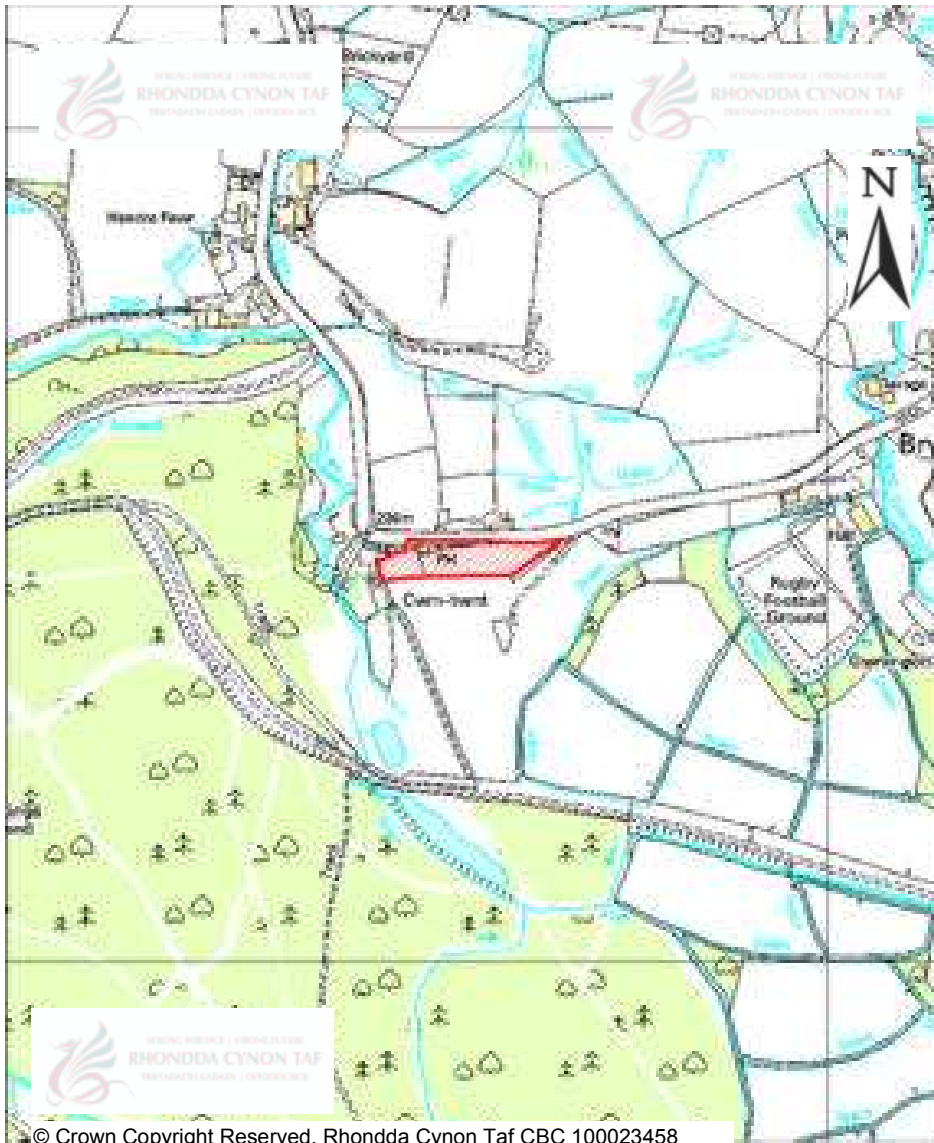

CANDIDATE SITES REGISTER

Site Number: 388

Site Name: Land at Cwm-hwnt (adjacent to Plough Inn)

Proposal:

Site Category: Non-Strategic

Settlement: Rhigos

Site Area (Hect): 0.74