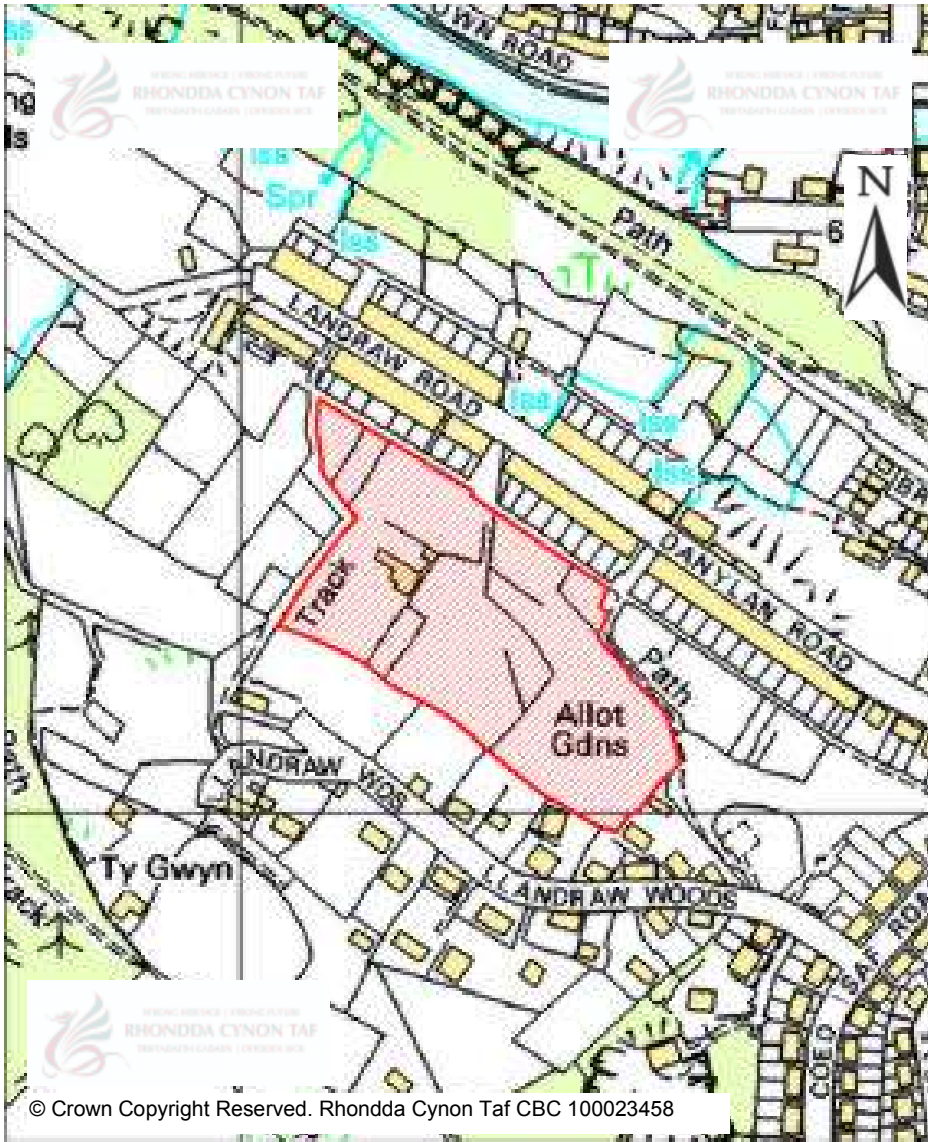

CANDIDATE SITES REGISTER

Site Number:	341
Site Name:	Land rear of Danylan/Landare Road
Proposal:	Residential development
Site Category:	Non-Strategic
Settlement:	Maesycoed
Site Area (Hect):	2.24

© Crown Copyright Reserved. Rhondda Cynon Taf CBC 100023458