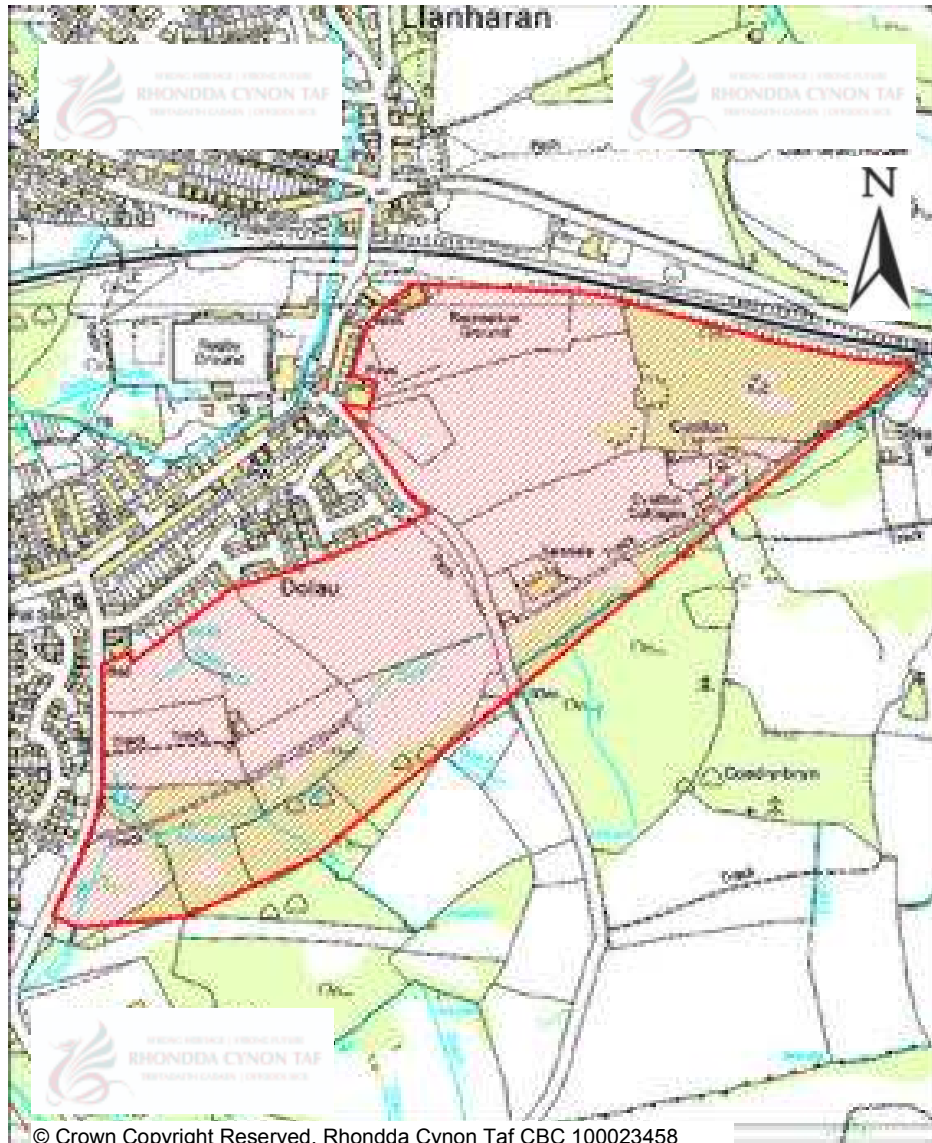

© Crown Copyright Reserved. Rhondda Cynon Taf CBC 100023458

CANDIDATE SITES REGISTER

Site Number:	351
Site Name:	Land south of Heol Cynllan/ at Cynllan Cottage
Proposal:	Residential/Commercial/Mixed Development
Site Category:	Non-Strategic
Settlement:	Llanharan
Site Area (Hect):	33.49