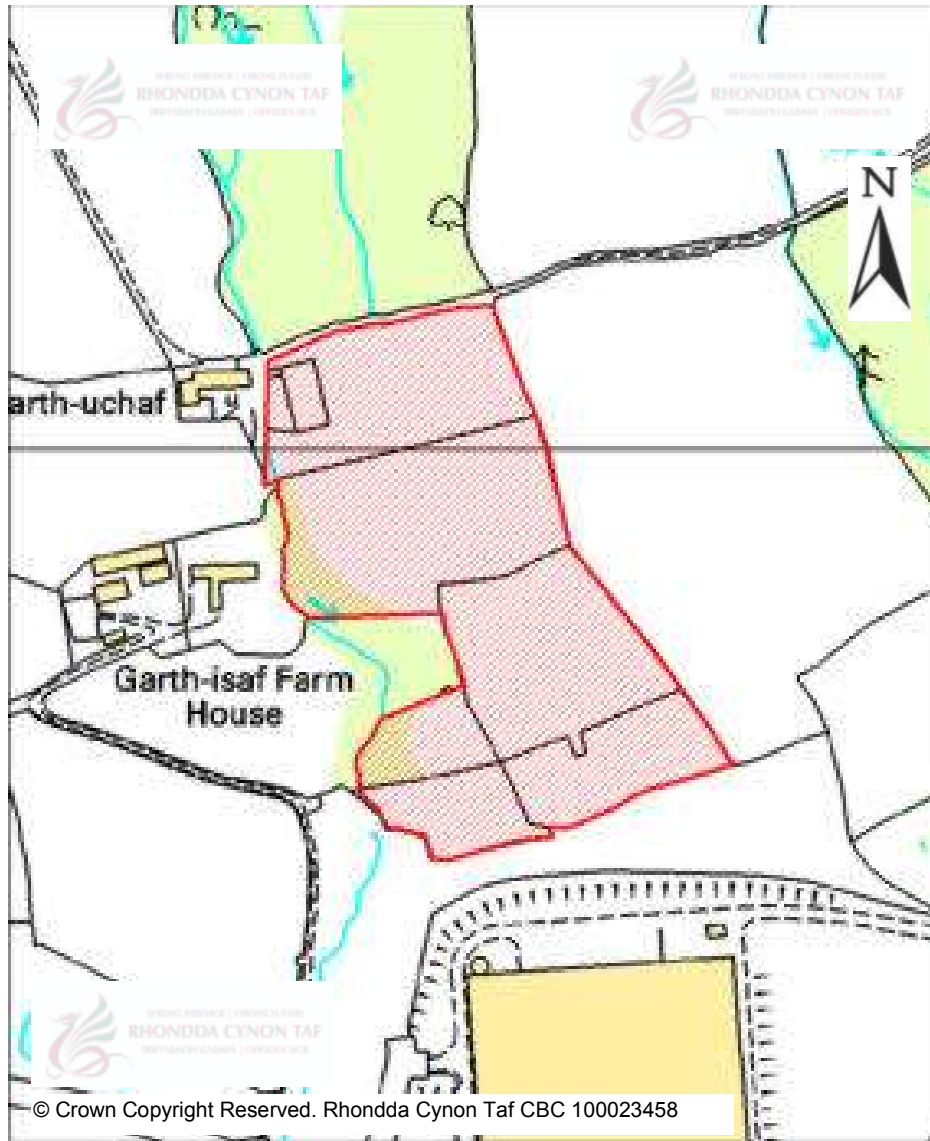

CANDIDATE SITES REGISTER

© Crown Copyright Reserved. Rhondda Cynon Taf CBC 100023458

Site Number:	271
Site Name:	Garth Uchaf Farm
Proposal:	Industrial/residential development
Site Category:	Non-Strategic
Settlement:	Llanharan
Site Area (Hect):	5.03