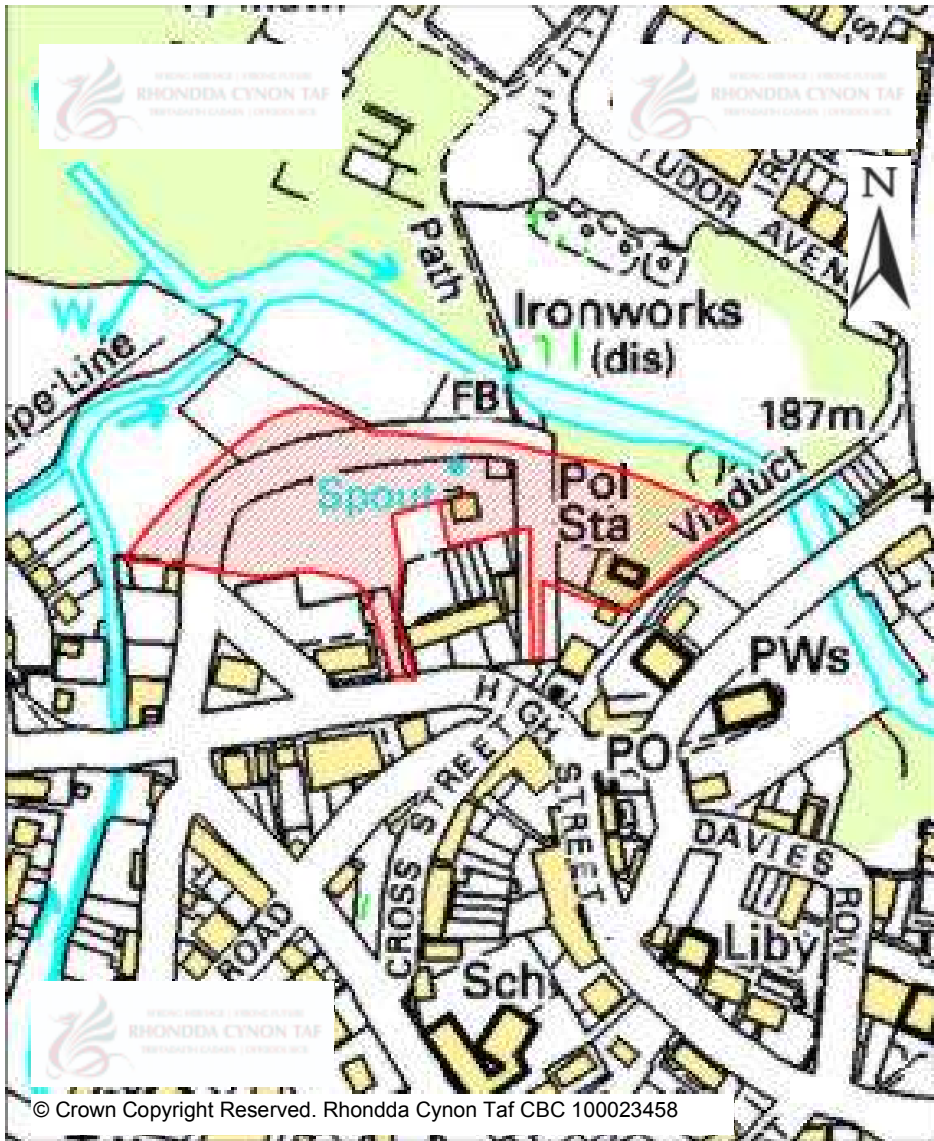

CANDIDATE SITES REGISTER

Site Number: 415

Site Name: North of High Street

Proposal: Residential development

Site Category: Non-Strategic

Settlement: Hirwaun

Site Area (Hect): 1.11