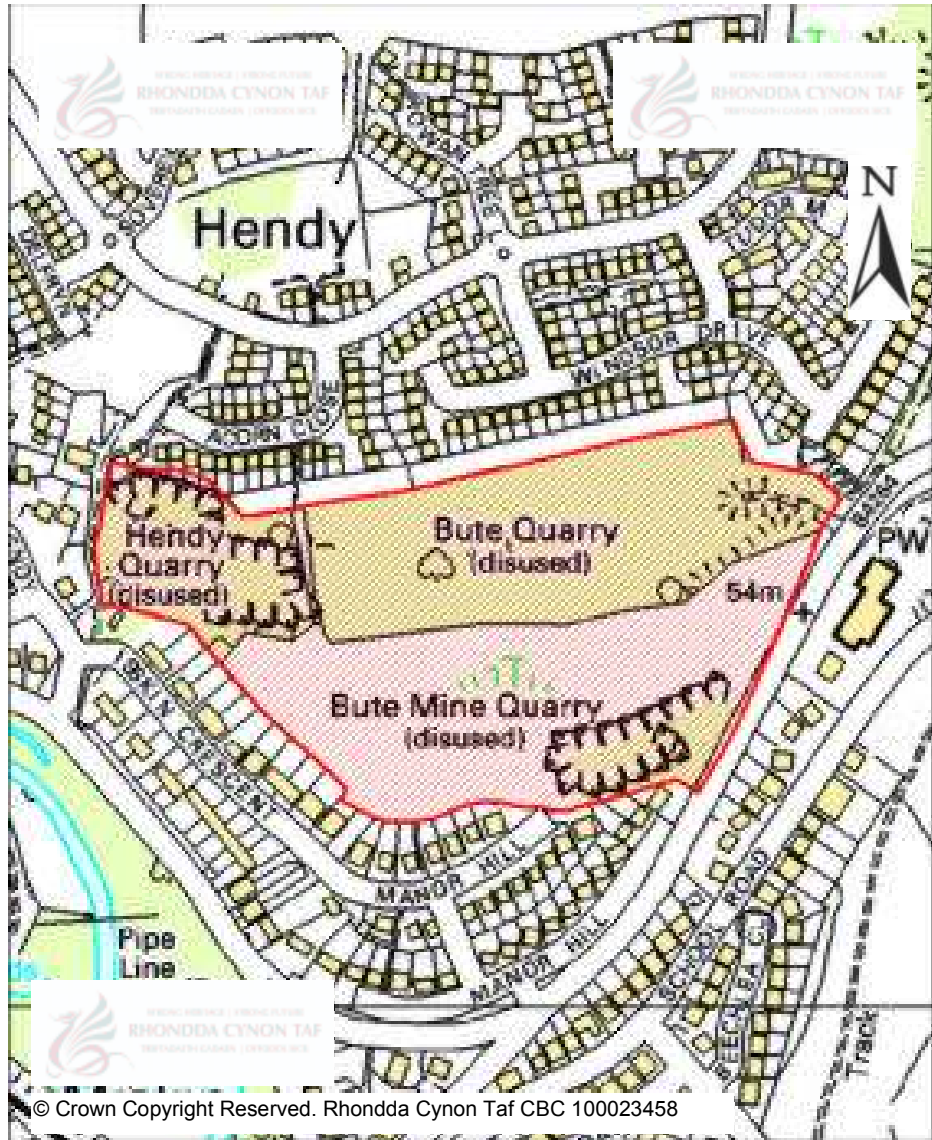

CANDIDATE SITES REGISTER

© Crown Copyright Reserved. Rhondda Cynon Taf CBC 100023458

Site Number:	354
Site Name:	Land North of/ Rear of , Manor Hill
Proposal:	Part of a larger strategic land option
Site Category:	Non-Strategic
Settlement:	Miskin
Site Area (Hect):	7.04