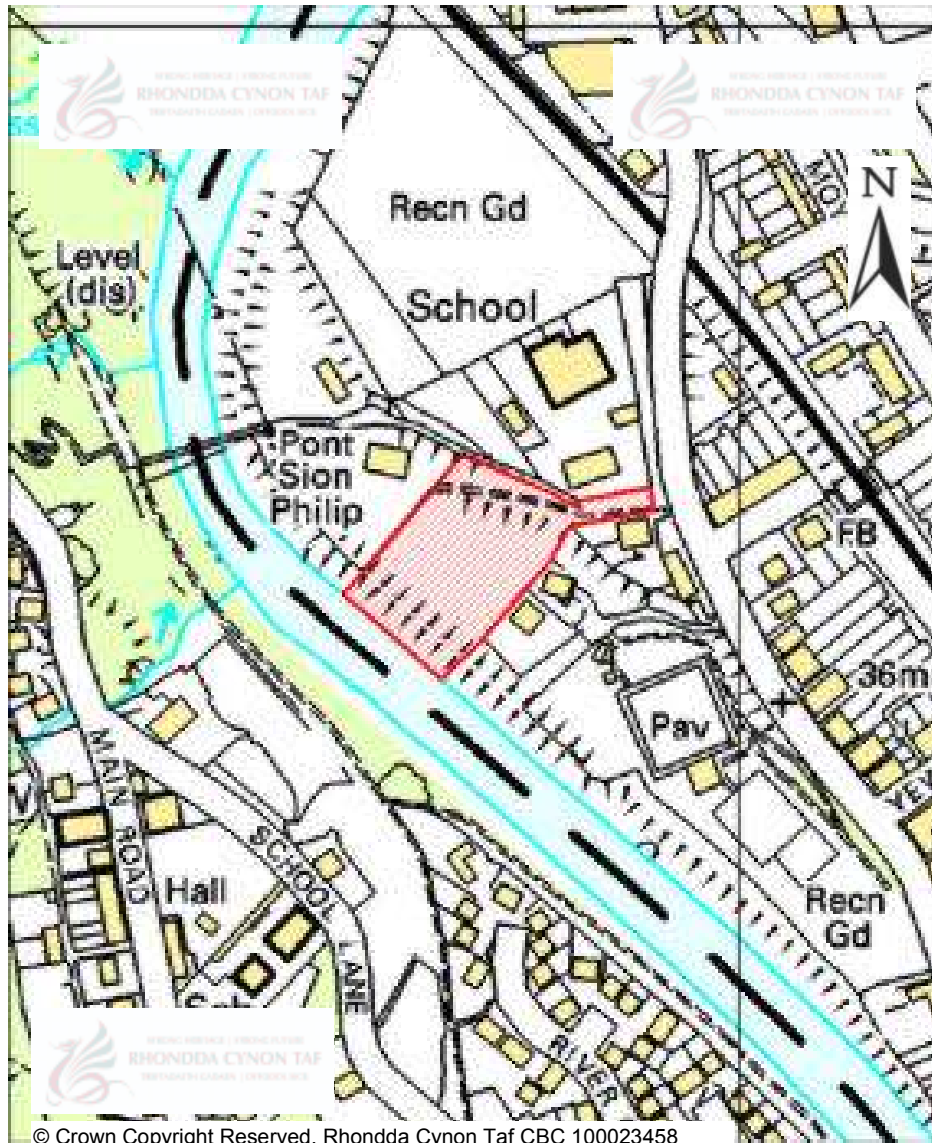

© Crown Copyright Reserved. Rhondda Cynon Taf CBC 100023458

Rhondda Cynon Taf Local Development Plan (2006-2021)

CANDIDATE SITES REGISTER

Site Number:	262
Site Name:	Land off Cardiff Road, rear of 1-2 Park Lane
Proposal:	Residential development
Site Category:	Non-Strategic
Settlement:	Taffs Well
Site Area (Hect):	0.68