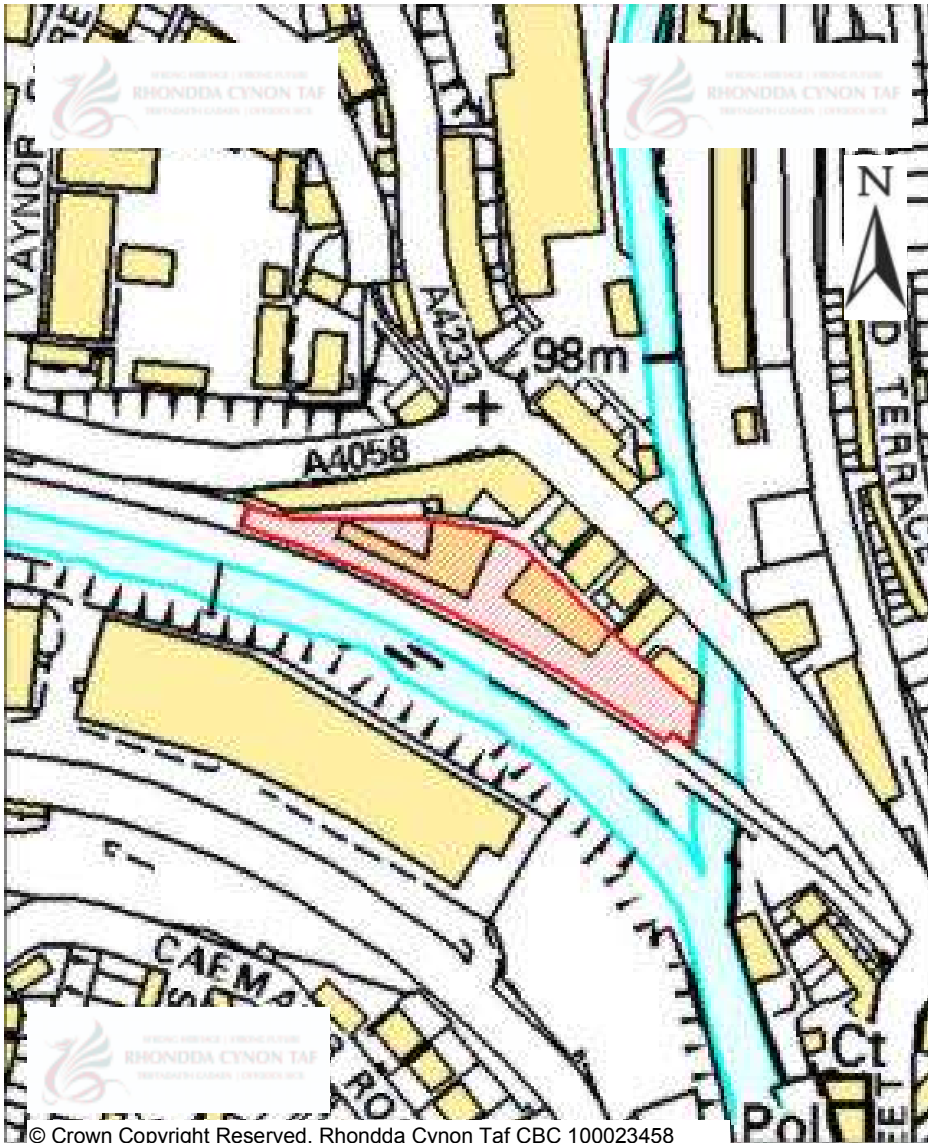

CANDIDATE SITES REGISTER

Site Number:	364
Site Name:	Land to the rear of Tynewydd Square adjacent to the railway line
Proposal:	Primary Healthcare
Site Category:	Non-Strategic
Settlement:	Porth
Site Area (Hect):	0.37

© Crown Copyright Reserved. Rhondda Cynon Taf CBC 100023458