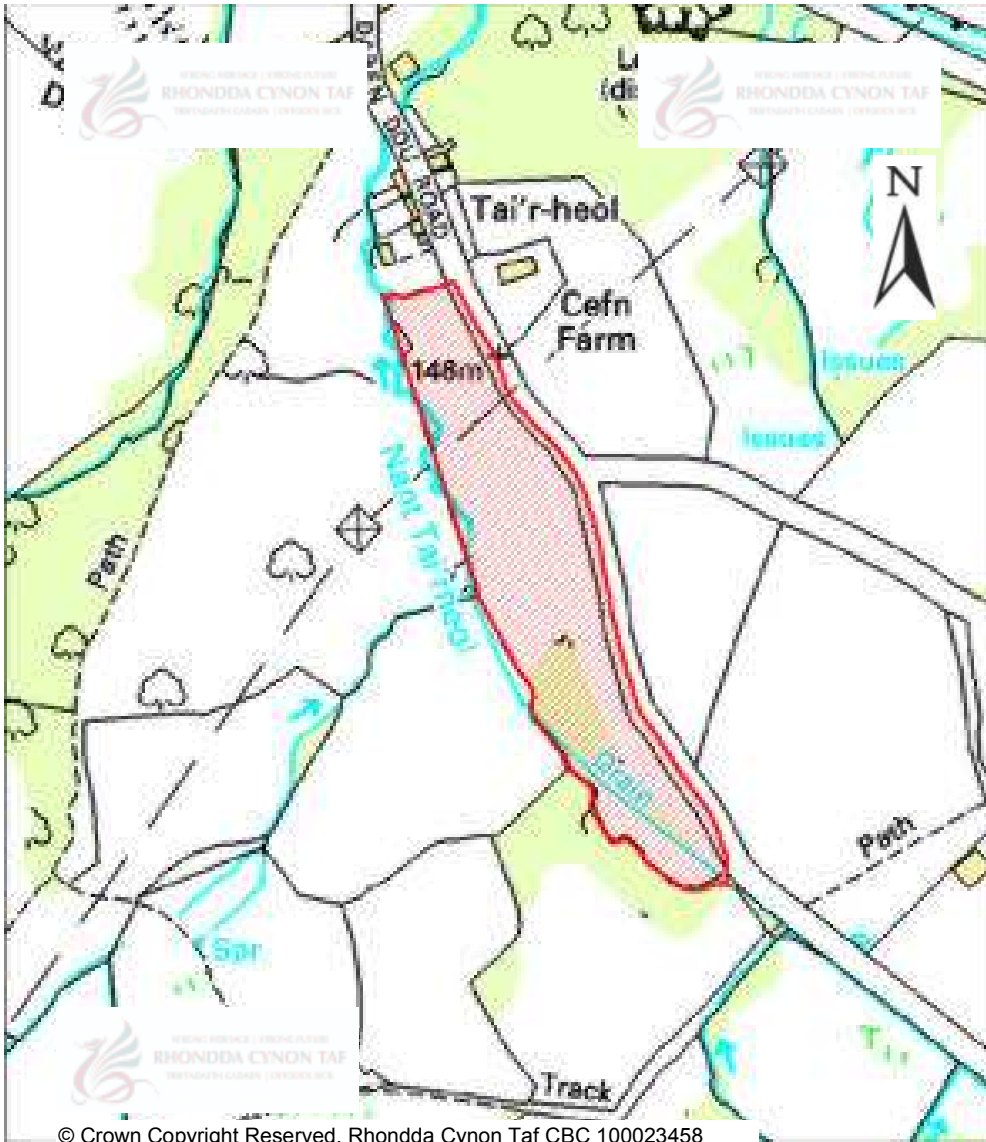

CANDIDATE SITES REGISTER

Site Number:	282
Site Name:	Land to the south west of Darren Ddu Road
Proposal:	Residential development
Site Category:	Non-Strategic
Settlement:	Ynysybwll
Site Area (Hect):	2.3