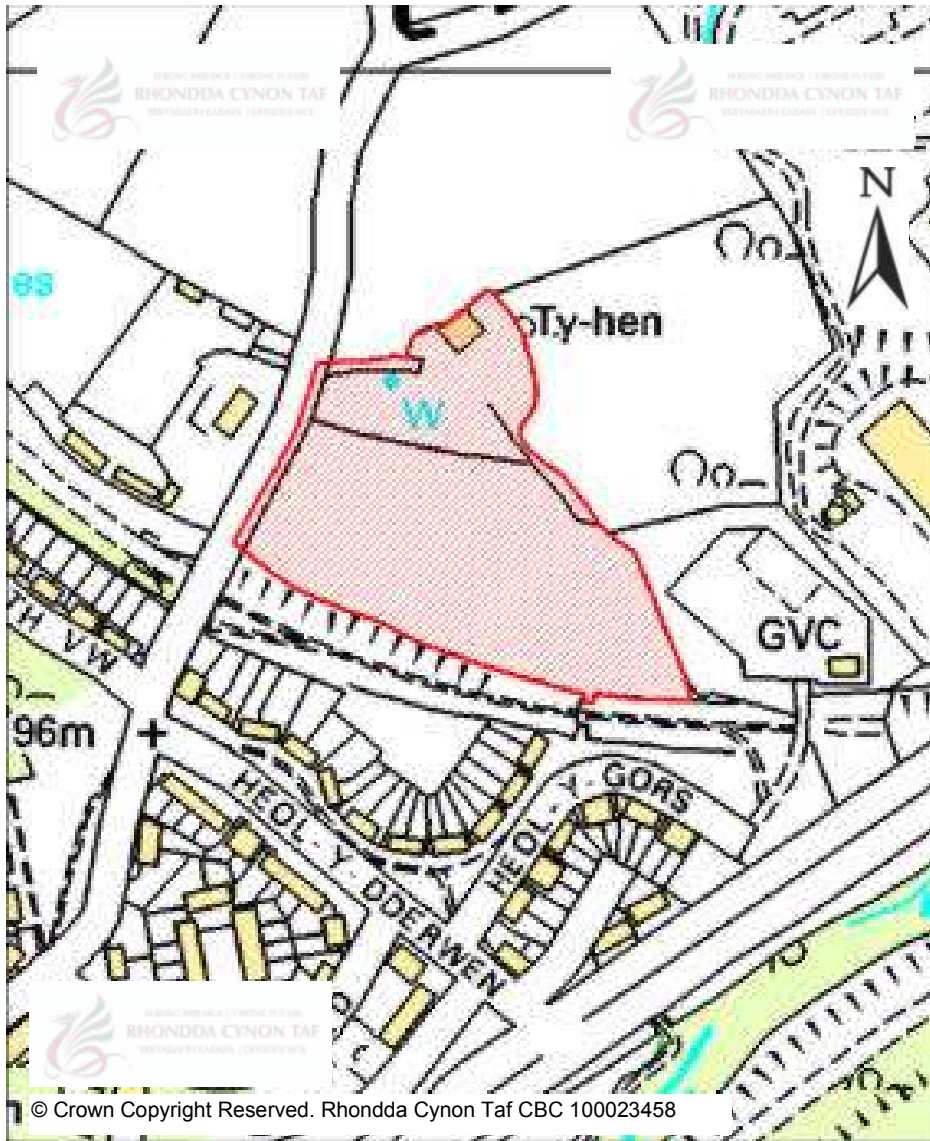

CANDIDATE SITES REGISTER

Site Number:	331
Site Name:	Land at Ty Hen Farm
Proposal:	Residential development
Site Category:	Non-Strategic
Settlement:	Nantgarw
Site Area (Hect):	1.73

© Crown Copyright Reserved. Rhondda Cynon Taf CBC 100023458