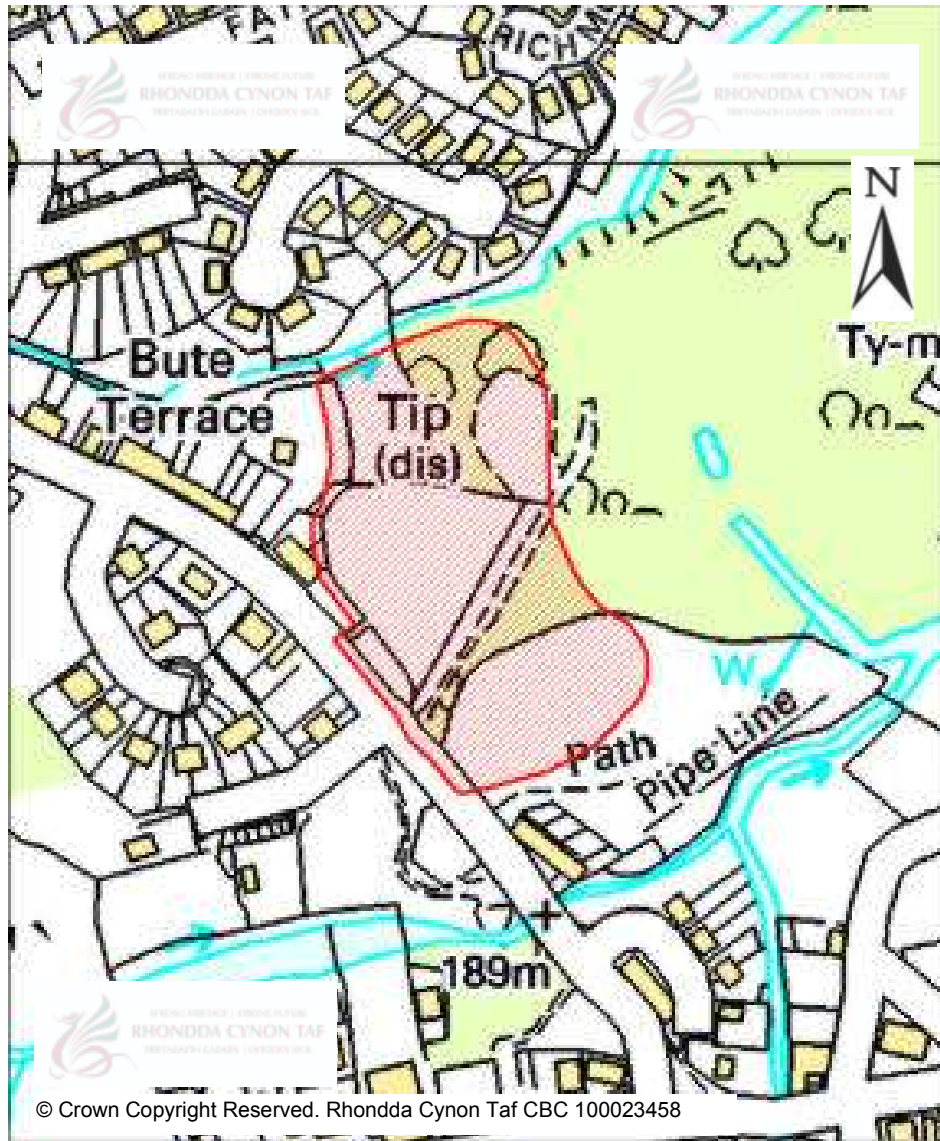

CANDIDATE SITES REGISTER

Site Number:	414
Site Name:	Rear of Bute Terrace (LP allocation)
Proposal:	Residential development
Site Category:	Non-Strategic
Settlement:	Hirwaun
Site Area (Hect):	1.58