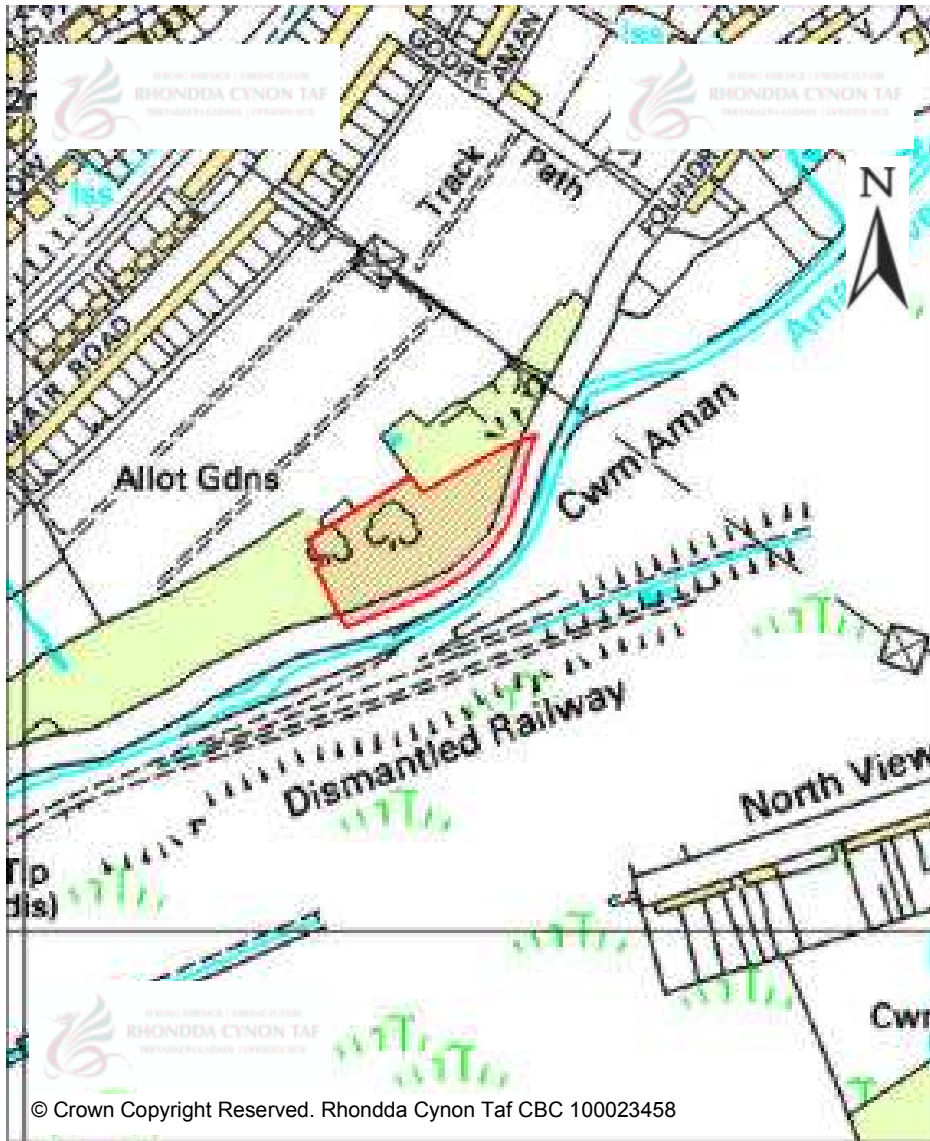

CANDIDATE SITES REGISTER

Site Number:	323
Site Name:	Land at 43-60 Incline Row
Proposal:	Residential development
Site Category:	Non-Strategic
Settlement:	Godreaman
Site Area (Hect):	0.55