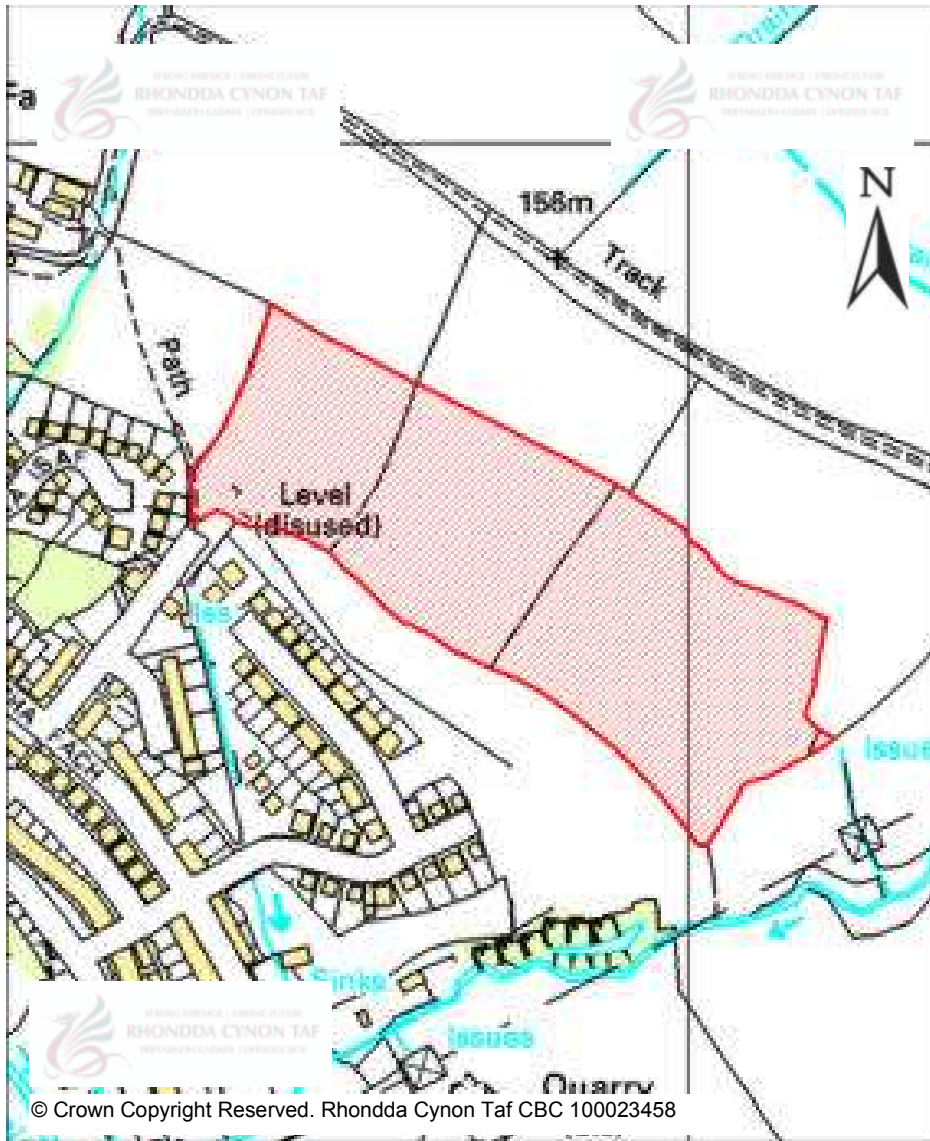

CANDIDATE SITES REGISTER

Site Number:	403
Site Name:	Land at Gwern Heulog, Tylcha Fach
Proposal:	Residential development
Site Category:	Non-Strategic
Settlement:	Tonyrefail
Site Area (Hect):	4.62