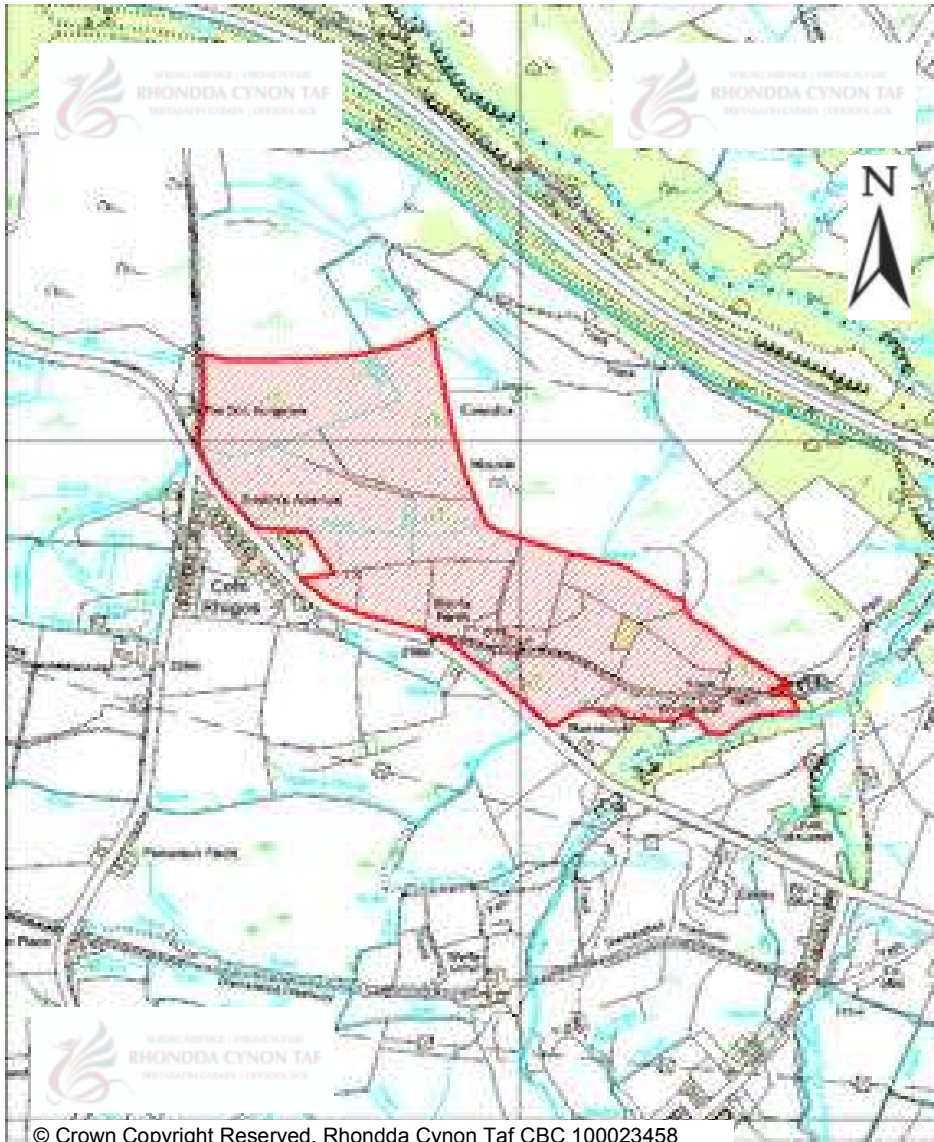

CANDIDATE SITES REGISTER

© Crown Copyright Reserved. Rhondda Cynon Taf CBC 100023458

Site Number:	328
Site Name:	Land at Werfa Farm - revised large site
Proposal:	Residential development
Site Category:	Non-Strategic
Settlement:	Rhigos
Site Area (Hect):	21.14