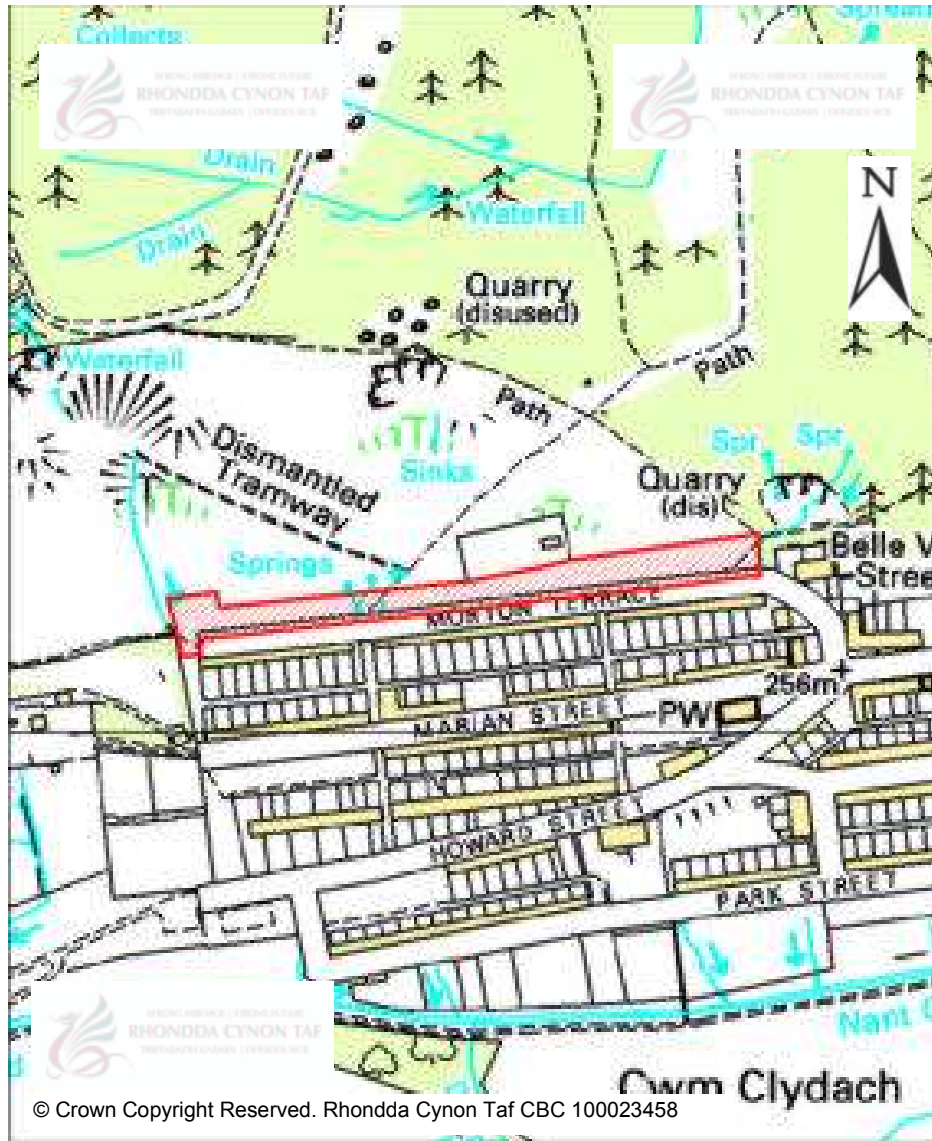

CANDIDATE SITES REGISTER

- **Site Number:** 396
- **Site Name:** Land fronting Morton Terrace
- **Proposal:** Residential development
- **Site Category:** Non-Strategic
- **Settlement:** Clydach Vale
- **Site Area (Hect):** 0.73