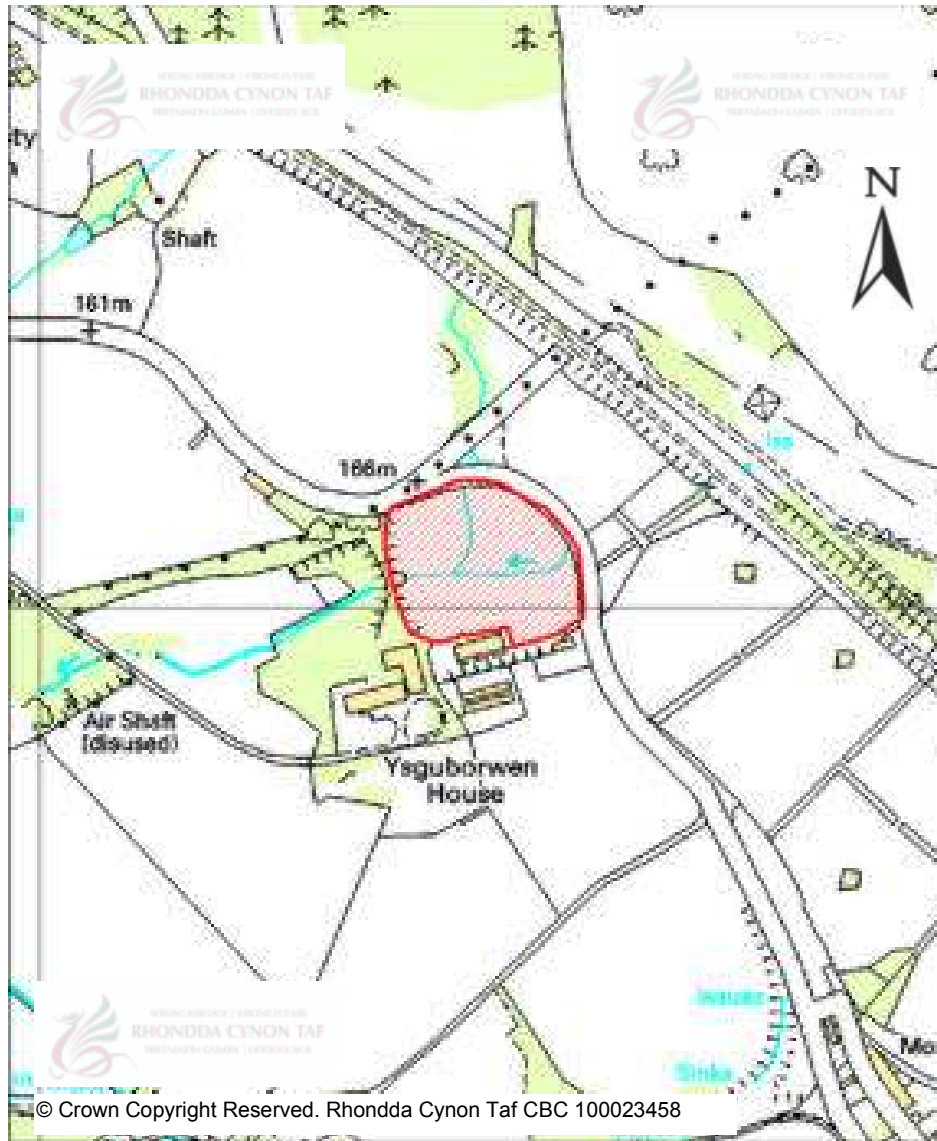

CANDIDATE SITES REGISTER

© Crown Copyright Reserved. Rhondda Cynon Taf CBC 100023458

Site Number:	385
Site Name:	Land at Ysguborwen House
Proposal:	
Site Category:	Non-Strategic
Settlement:	Abernant
Site Area (Hect):	1.49