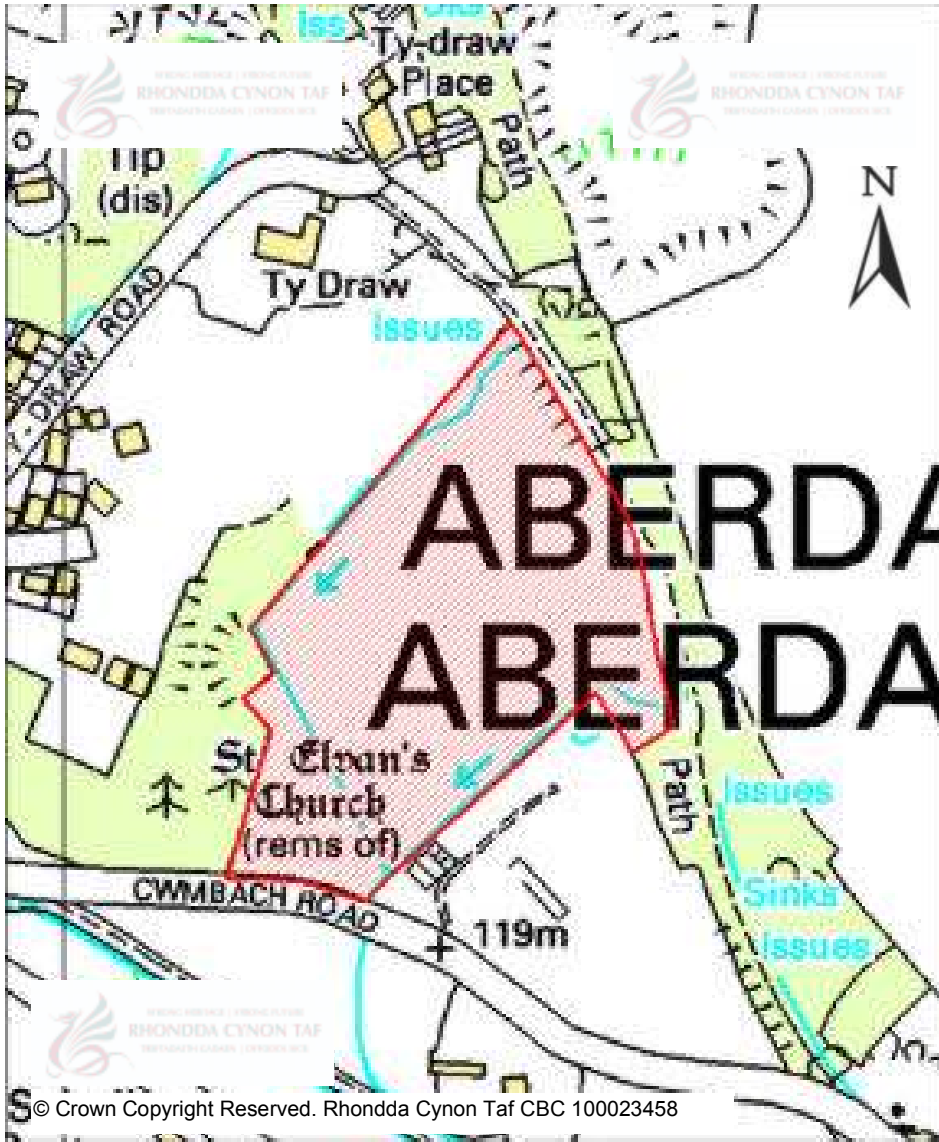

CANDIDATE SITES REGISTER

Site Number: 386

Site Name: Land on Cwmbach Road

Proposal:

Site Category: Non-Strategic

Settlement: Abernant

Site Area (Hect): 2.9