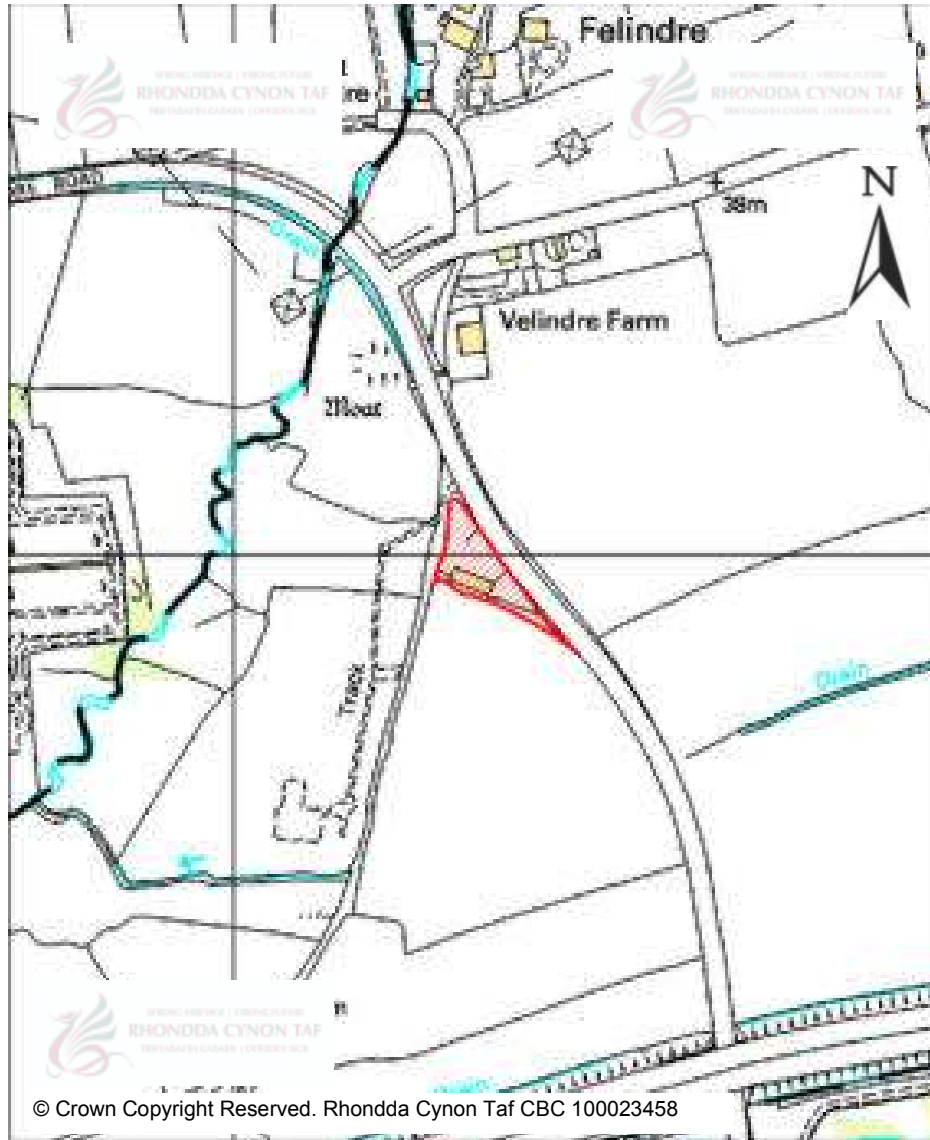

CANDIDATE SITES REGISTER

Site Number: 303

Site Name: Land at Felindre Road, St. Mary Hill

Proposal:

Site Category: Non-Strategic

Settlement: Pencoed

Site Area (Hect): 0.33