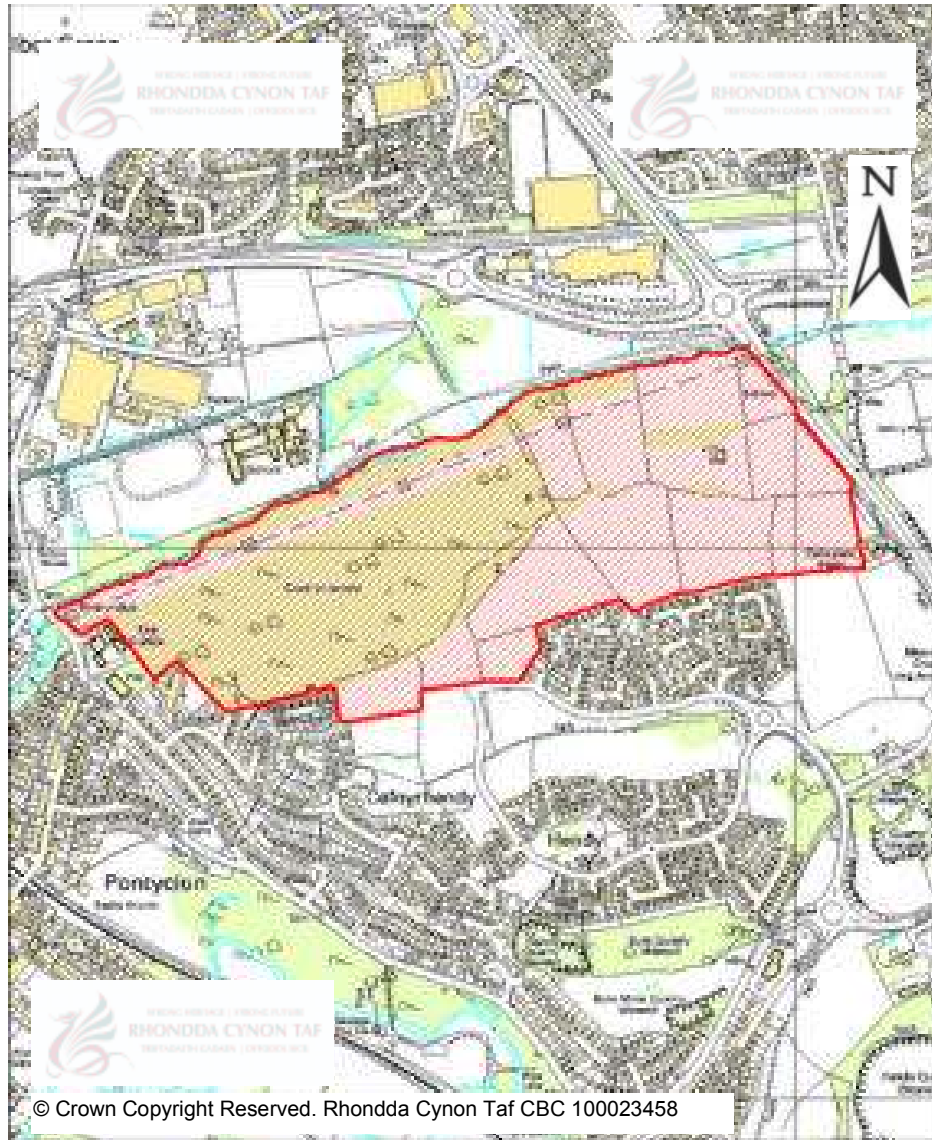

CANDIDATE SITES REGISTER

Site Number:	352
Site Name:	Large site north of Cefn-yr-hendy
Proposal:	Part of a larger strategic land option
Site Category:	Strategic
Settlement:	Pontyclun
Site Area (Hect):	50.35