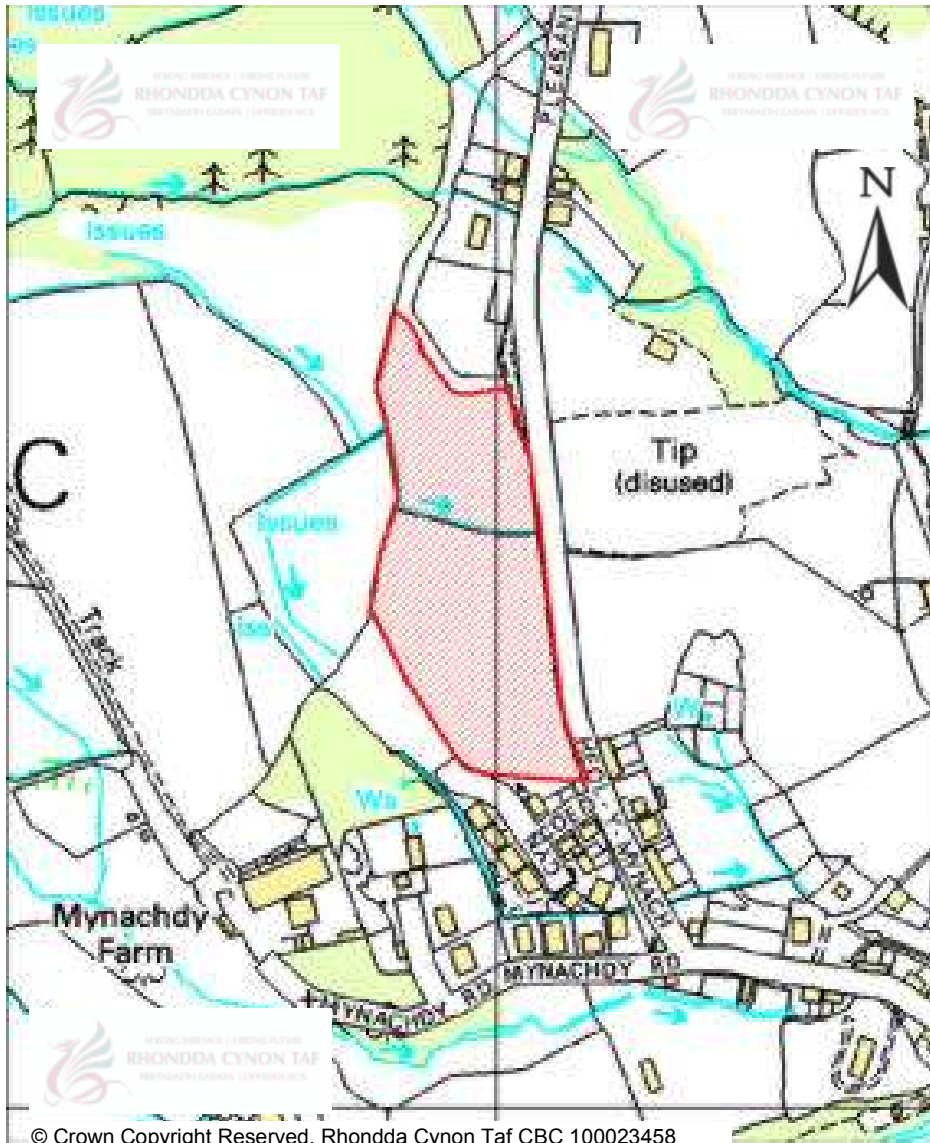

Site Number:	404
Site Name:	Land situated in Ynysybwl (north of Cyncoed)
Proposal:	Residential development
Site Category:	Non-Strategic
Settlement:	Ynysybwl
Site Area (Hect):	2.32

© Crown Copyright Reserved. Rhondda Cynon Taf CBC 100023458