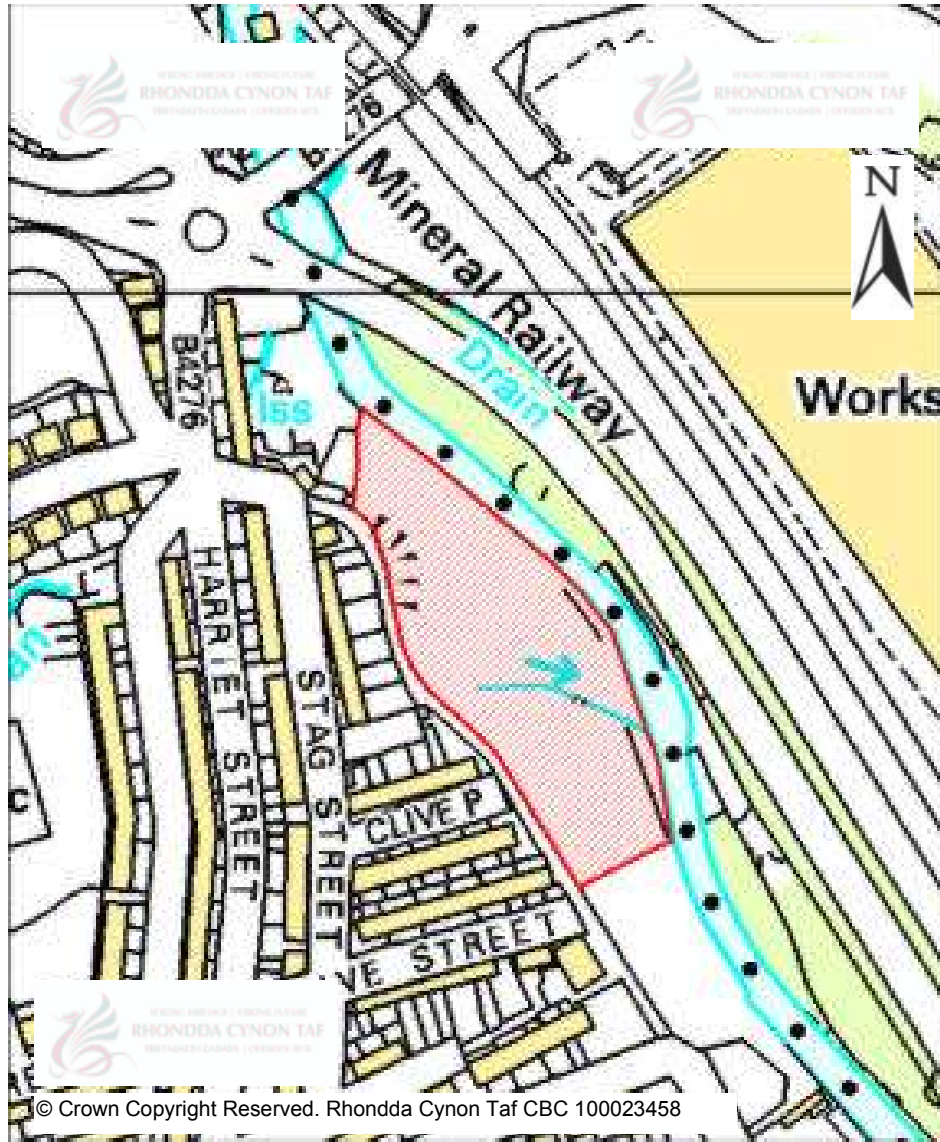

CANDIDATE SITES REGISTER

Site Number: 384

Site Name: Land at Stag Street

Proposal:

Site Category: Non-Strategic

Settlement: Trecynon

Site Area (Hect): 1

© Crown Copyright Reserved. Rhondda Cynon Taf CBC 100023458