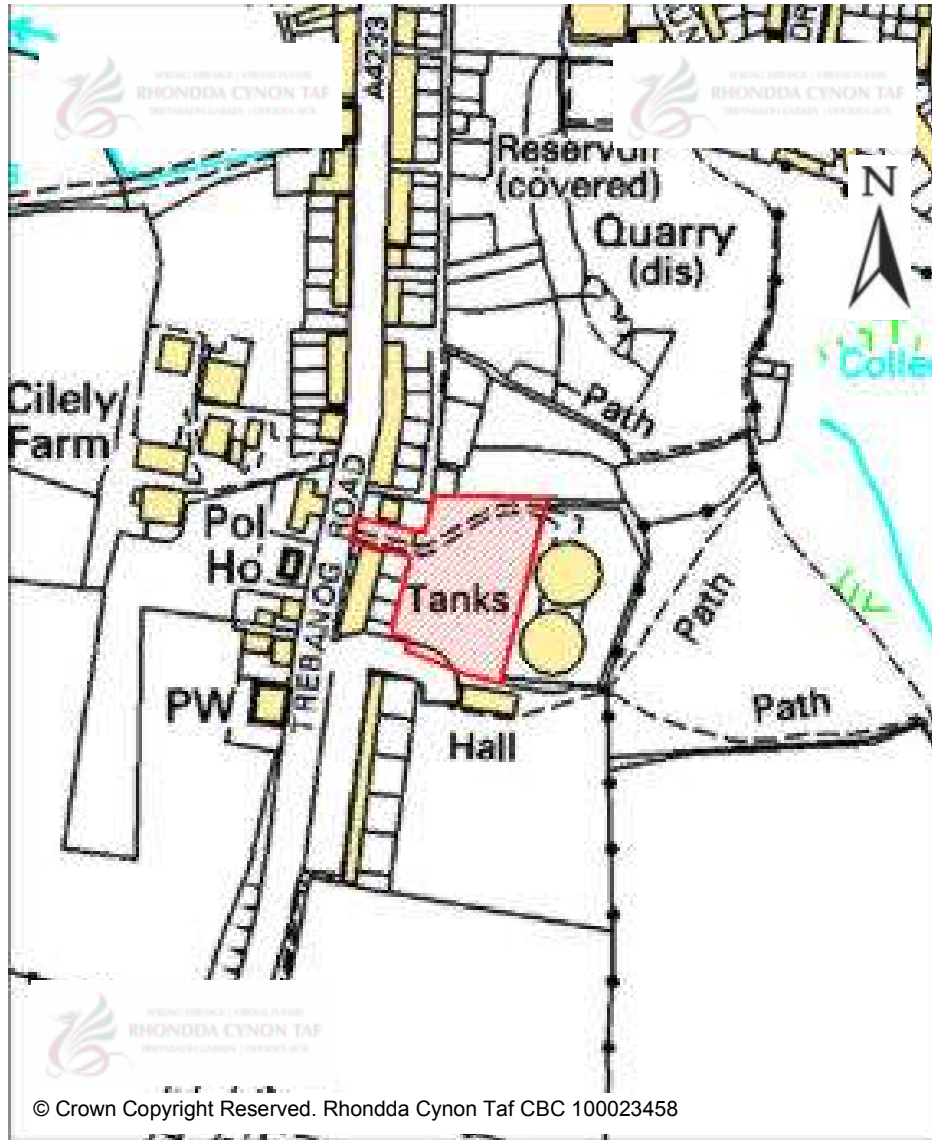

CANDIDATE SITES REGISTER

Site Number:	272
Site Name:	Land off Trebanog road
Proposal:	Residential development
Site Category:	Non-Strategic
Settlement:	Trebanog
Site Area (Hect):	0.45