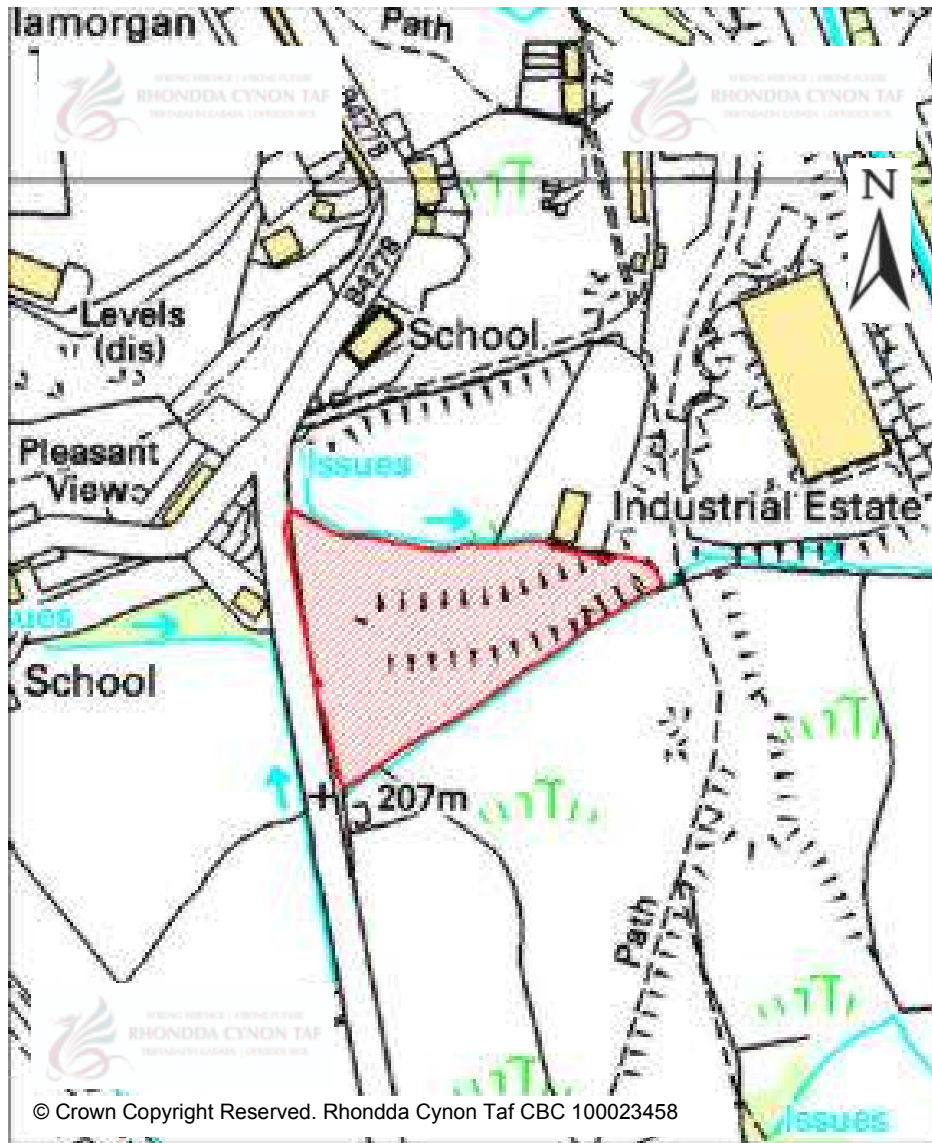

Site Number:	404
Site Name:	Land situated in Ynysybwl (north of Cyncoed)
Proposal:	Residential development
Site Category:	Non-Strategic
Settlement:	Ynysybwl
Site Area (Hect):	2.32

© Crown Copyright Reserved. Rhondda Cynon Taf CBC 100023458