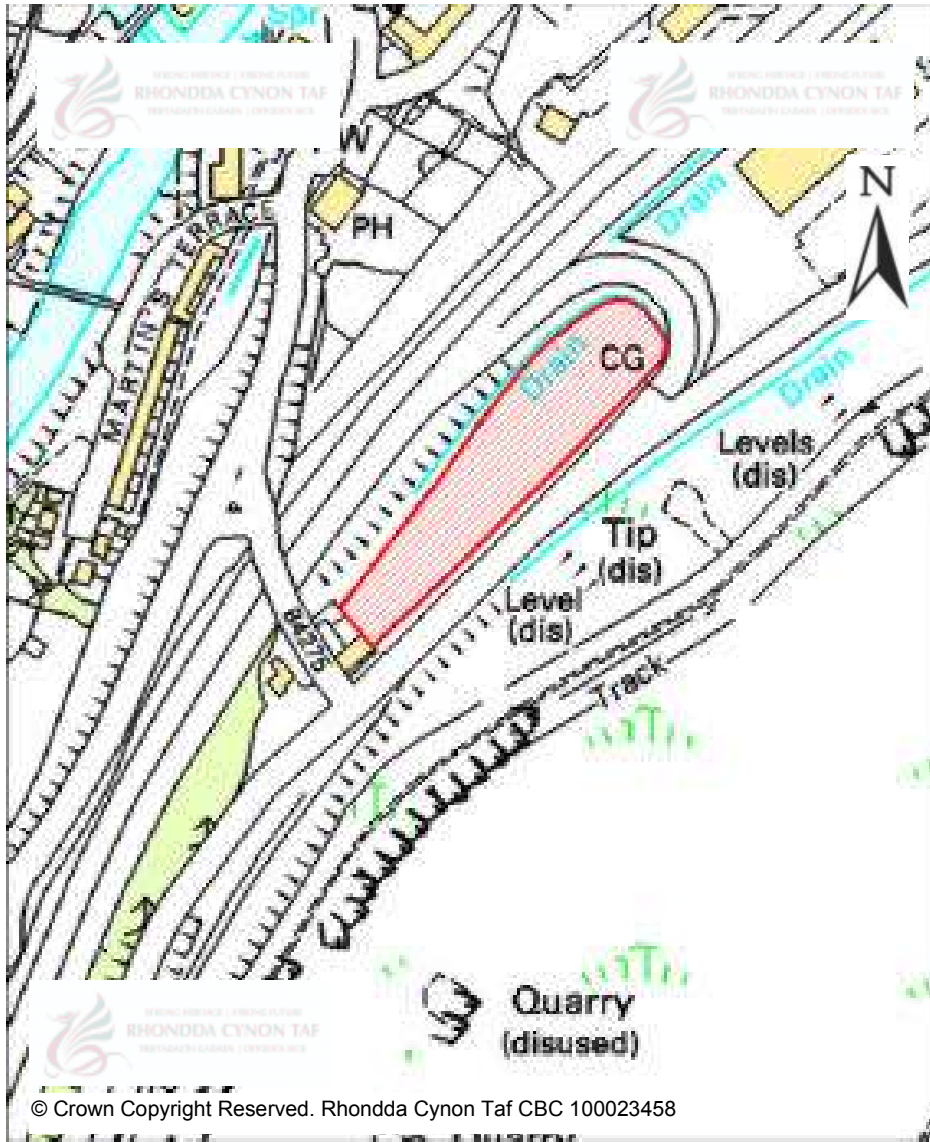

CANDIDATE SITES REGISTER

Site Number:	442
Site Name:	Land at Travellers Rest
Proposal:	Residential development
Site Category:	Non-Strategic
Settlement:	Abercynon
Site Area (Hect):	0.92