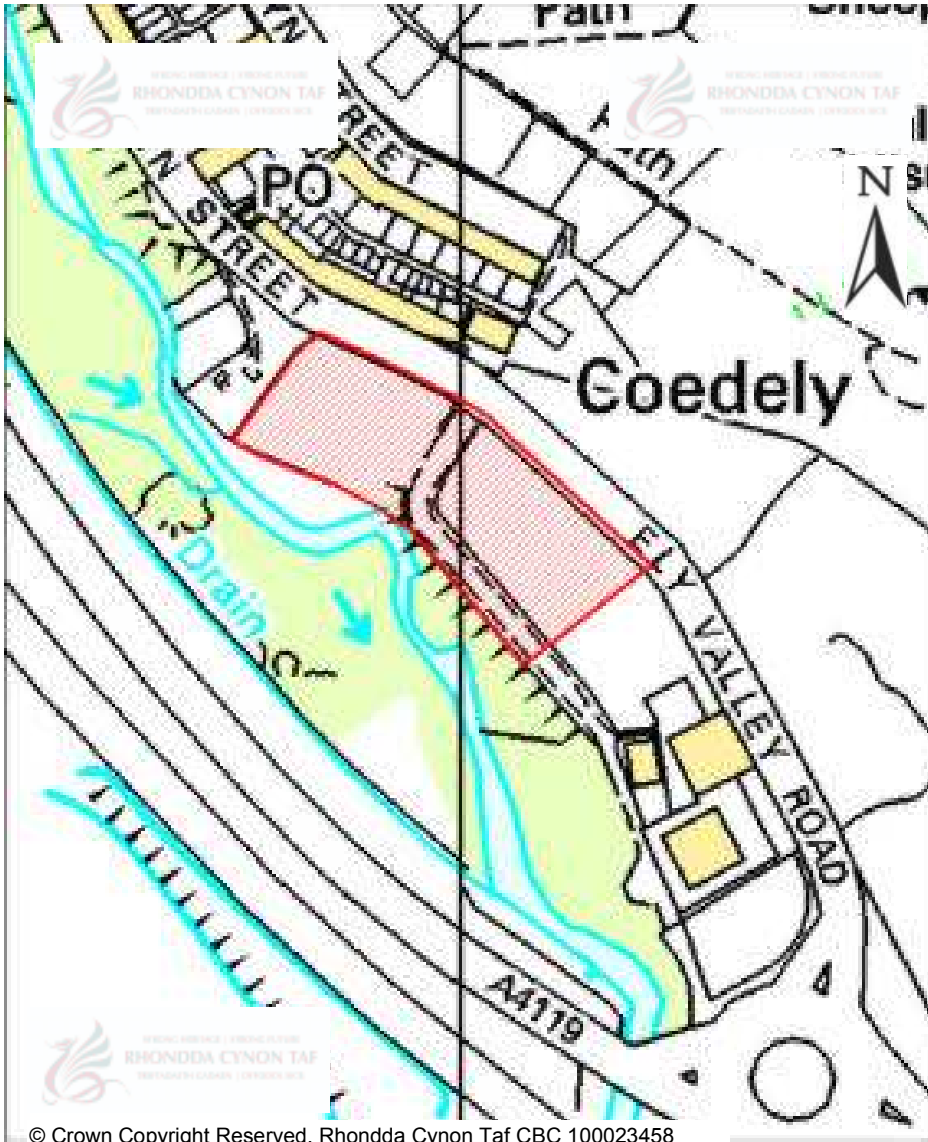

CANDIDATE SITES REGISTER

Site Number:	329
Site Name:	Land NW of Vans Direct yard, Elwyn Street
Proposal:	Residential development
Site Category:	Non-Strategic
Settlement:	Coedely
Site Area (Hect):	0.75

© Crown Copyright Reserved. Rhondda Cynon Taf CBC 100023458