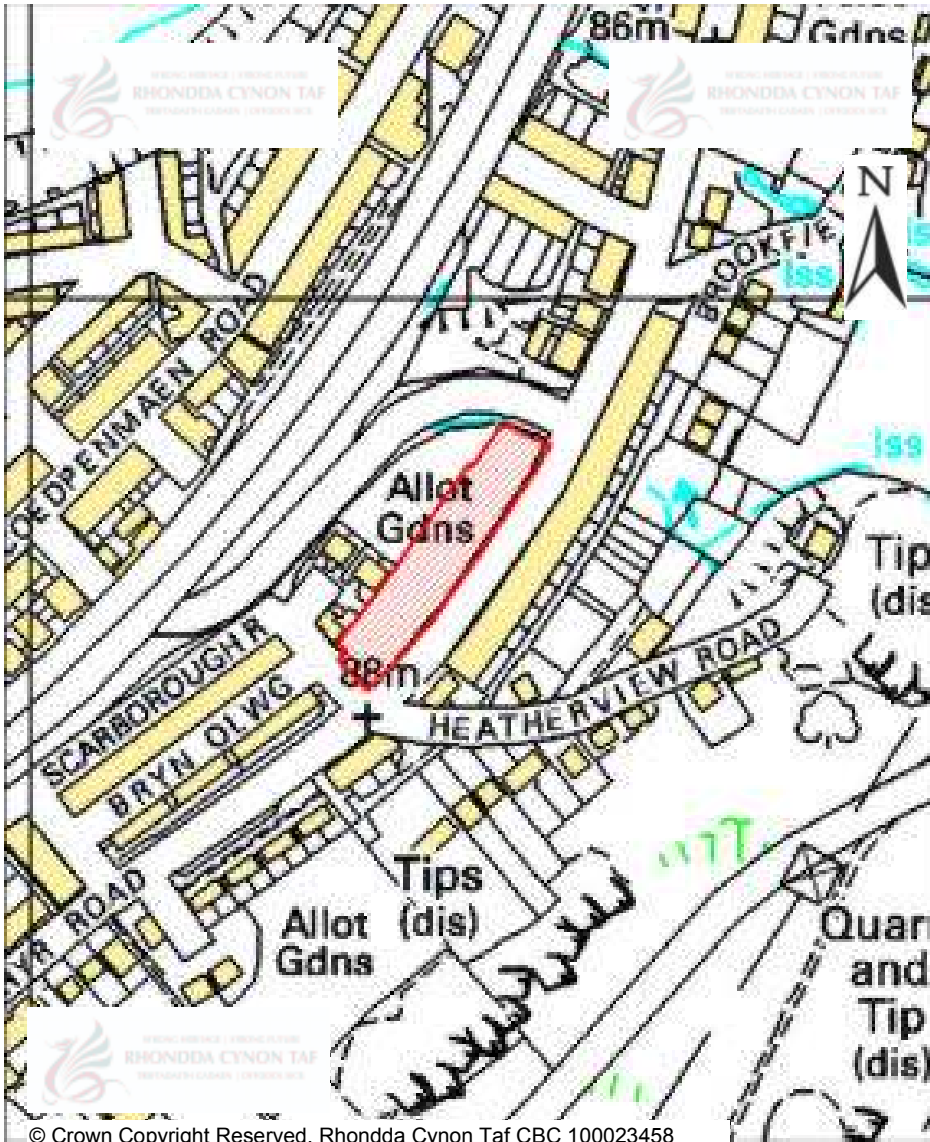

CANDIDATE SITES REGISTER

Site Number:	255
Site Name:	Land opposite 158-198 Merthyr Road
Proposal:	Residential development
Site Category:	Non-Strategic
Settlement:	Pontypridd
Site Area (Hect):	0.32

© Crown Copyright Reserved. Rhondda Cynon Taf CBC 100023458