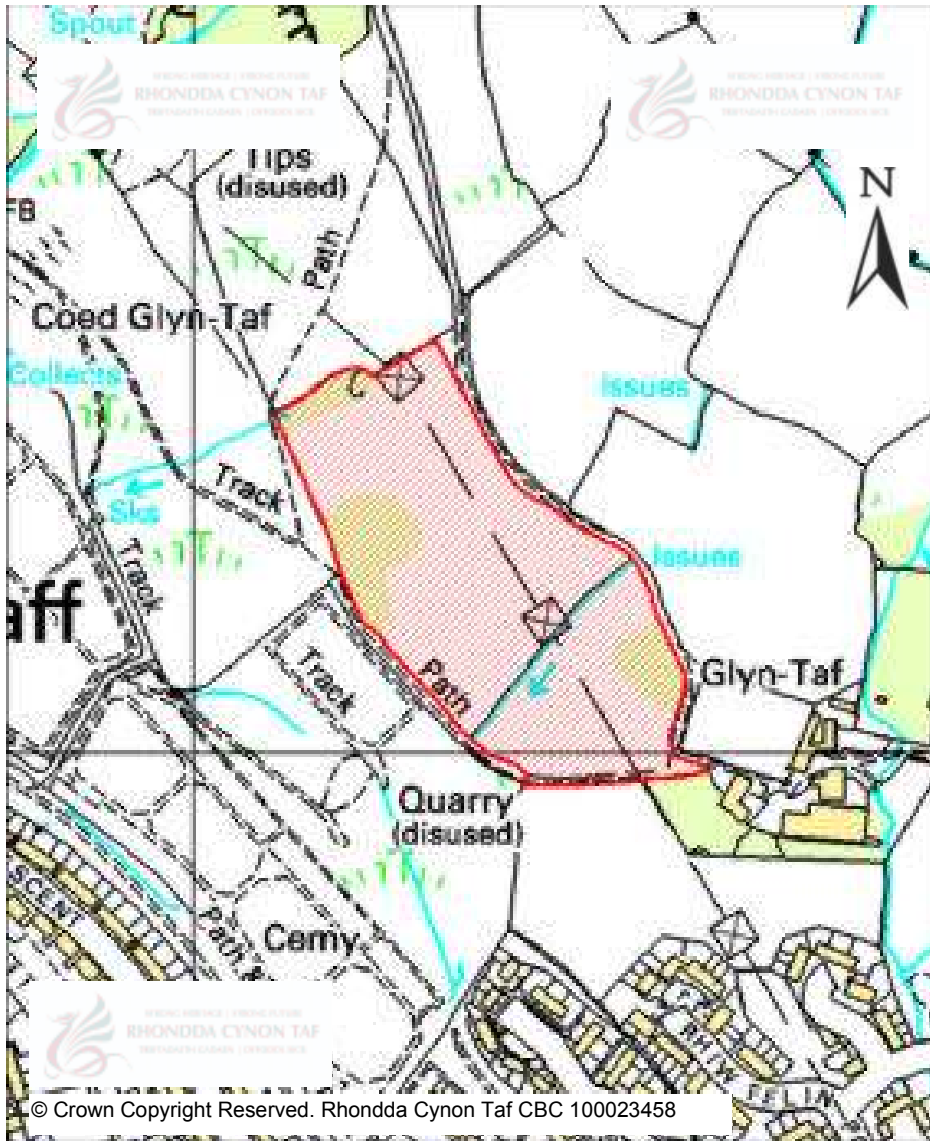

CANDIDATE SITES REGISTER

Site Number:	300
Site Name:	Land at Glyn Taf farm
Proposal:	Residential development
Site Category:	Non-Strategic
Settlement:	Rhydyfelin
Site Area (Hect):	3.02

© Crown Copyright Reserved. Rhondda Cynon Taf CBC 100023458