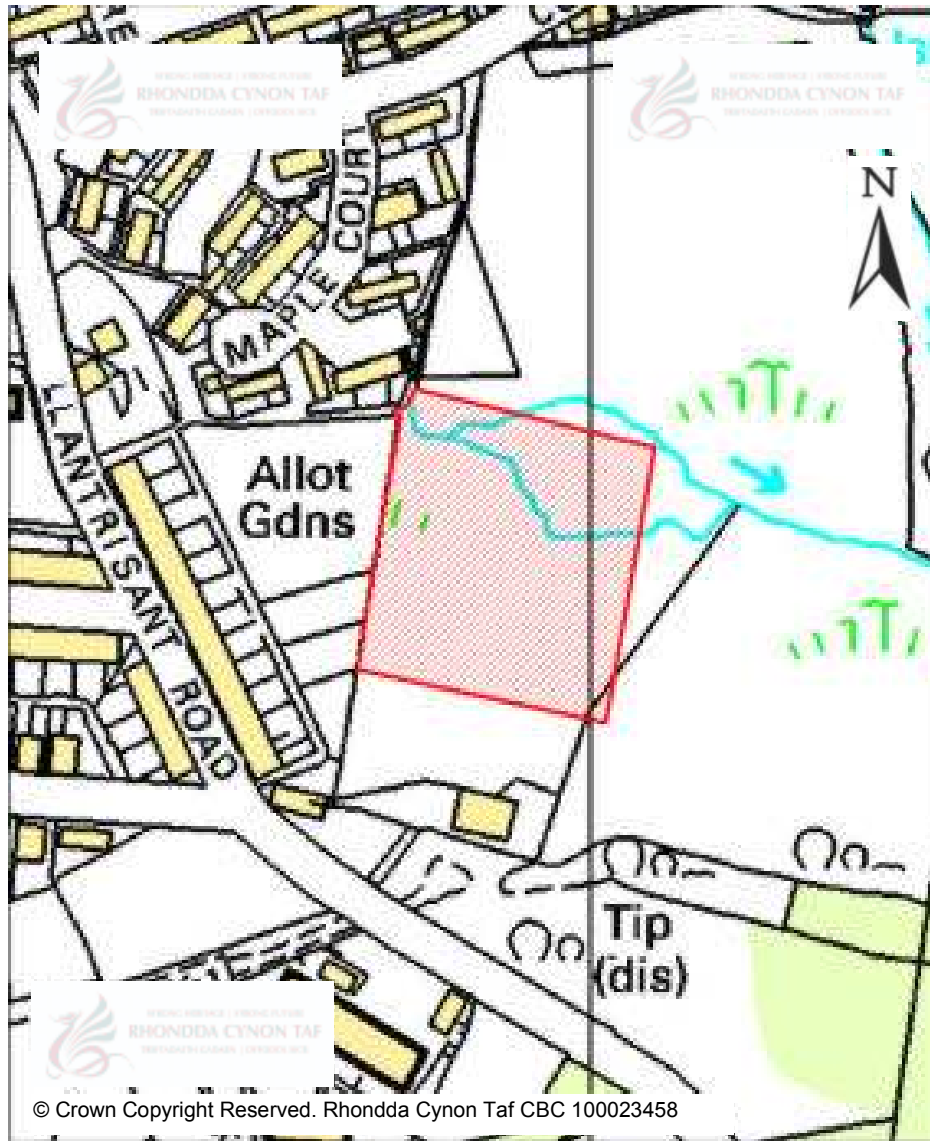

CANDIDATE SITES REGISTER

Site Number:	260
Site Name:	Land off Maple Court
Proposal:	Residential development
Site Category:	Non-Strategic
Settlement:	Tonyrefail
Site Area (Hect):	0.95