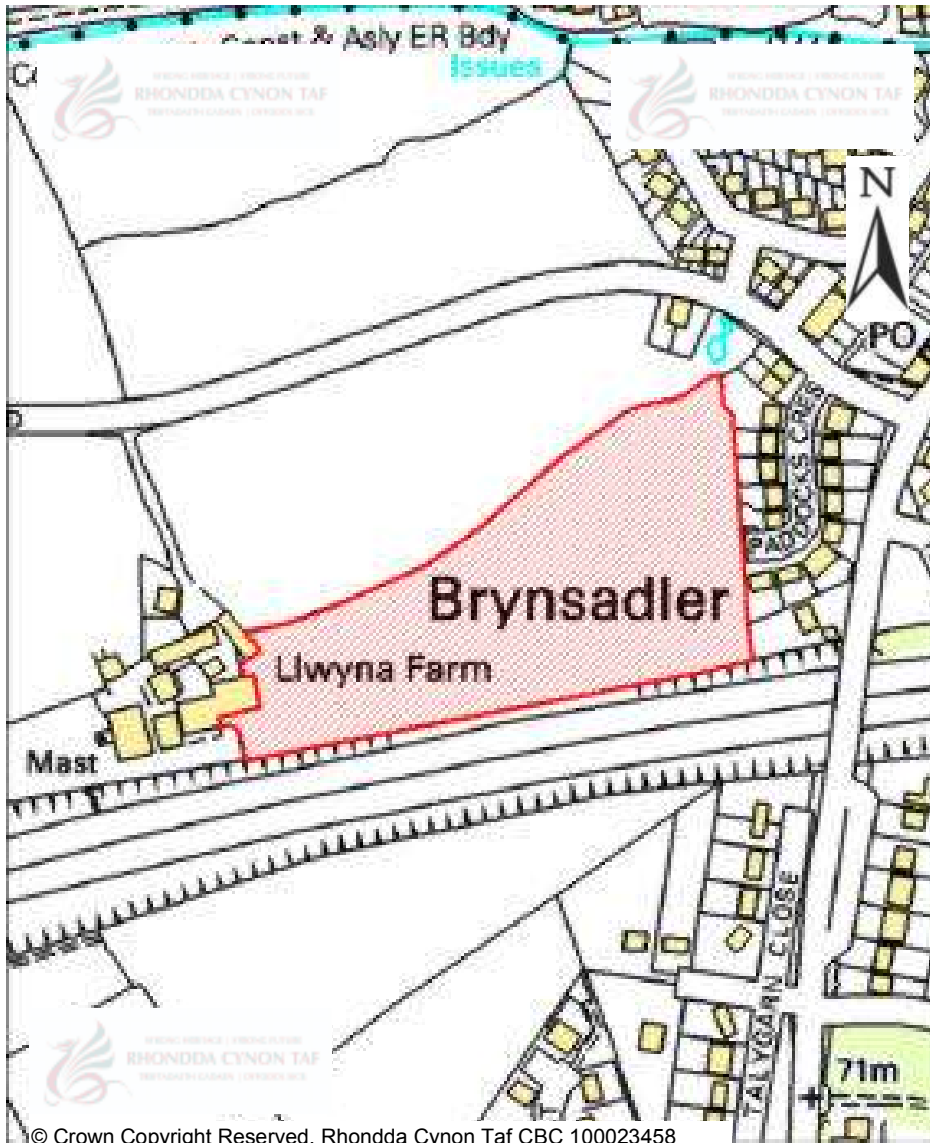

CANDIDATE SITES REGISTER

Site Number:	296
Site Name:	Land between Llwyna Farm and Paddocks Crescent
Proposal:	Residential development
Site Category:	Non-Strategic
Settlement:	Brynsadler
Site Area (Hect):	3.05

© Crown Copyright Reserved. Rhondda Cynon Taf CBC 100023458