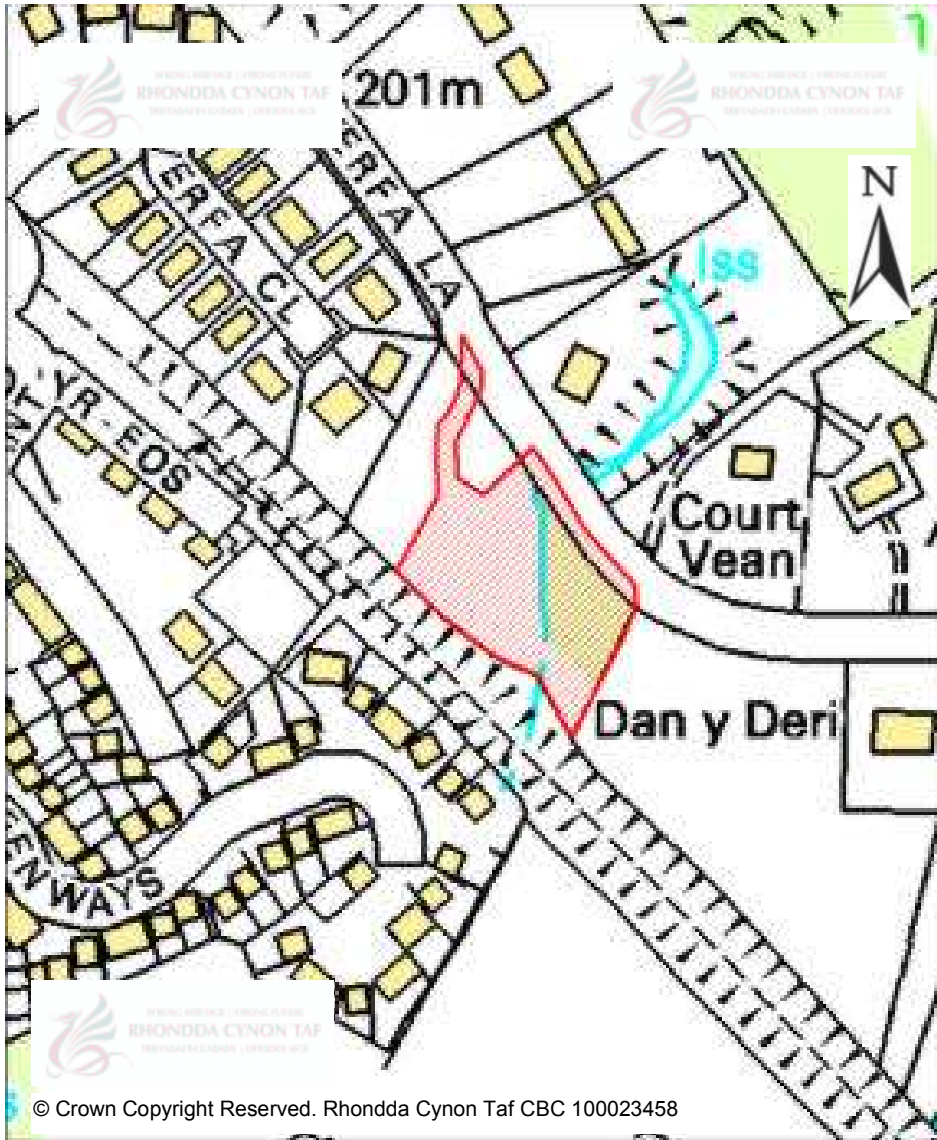

CANDIDATE SITES REGISTER

Site Number:	294
Site Name:	Land rear of 6 Werfa Close
Proposal:	small residential development (1 Unit)
Site Category:	Non-Strategic
Settlement:	Abernant
Site Area (Hect):	0.44