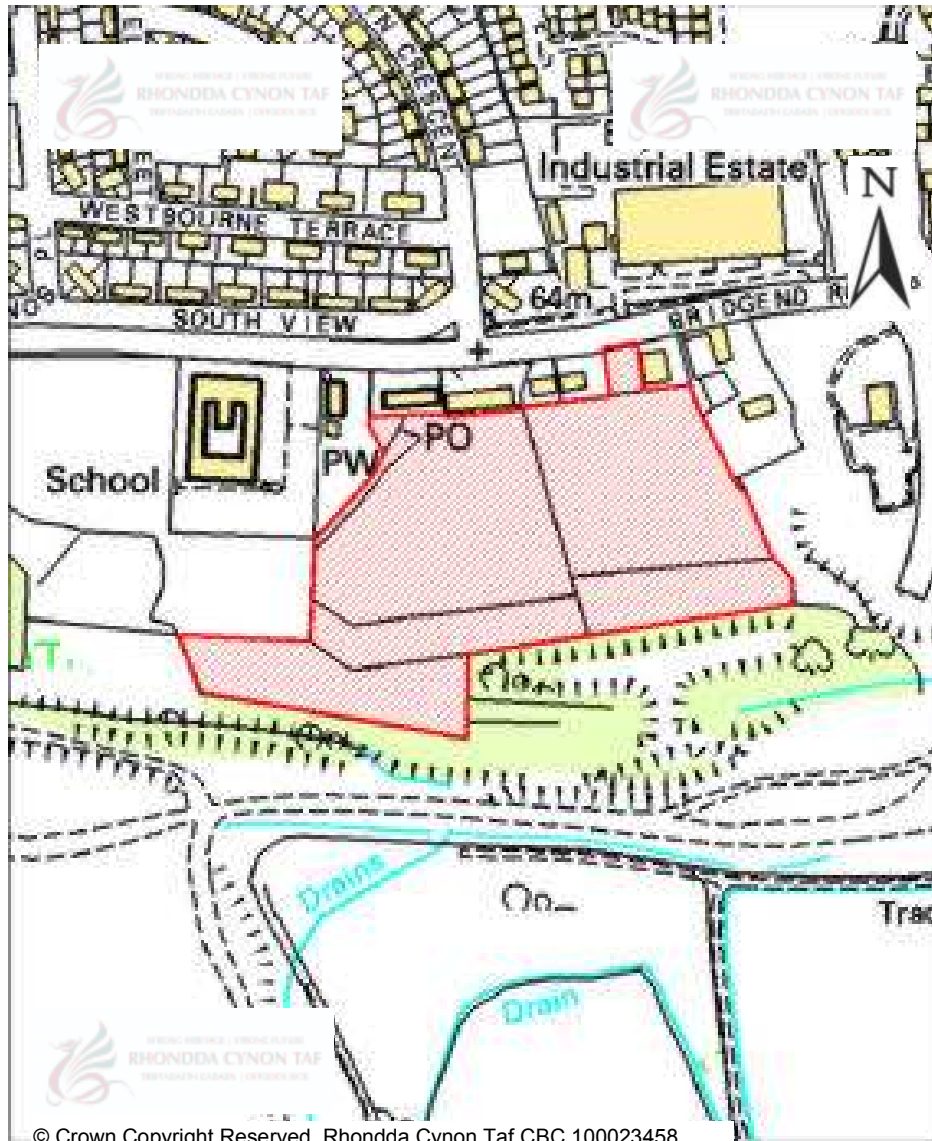

CANDIDATE SITES REGISTER

© Crown Copyright Reserved. Rhondda Cynon Taf CBC 100023458

Site Number:	309
Site Name:	Land at Dolau, east of Primary School
Proposal:	Residential development
Site Category:	Non-Strategic
Settlement:	Llanharan
Site Area (Hect):	3.61