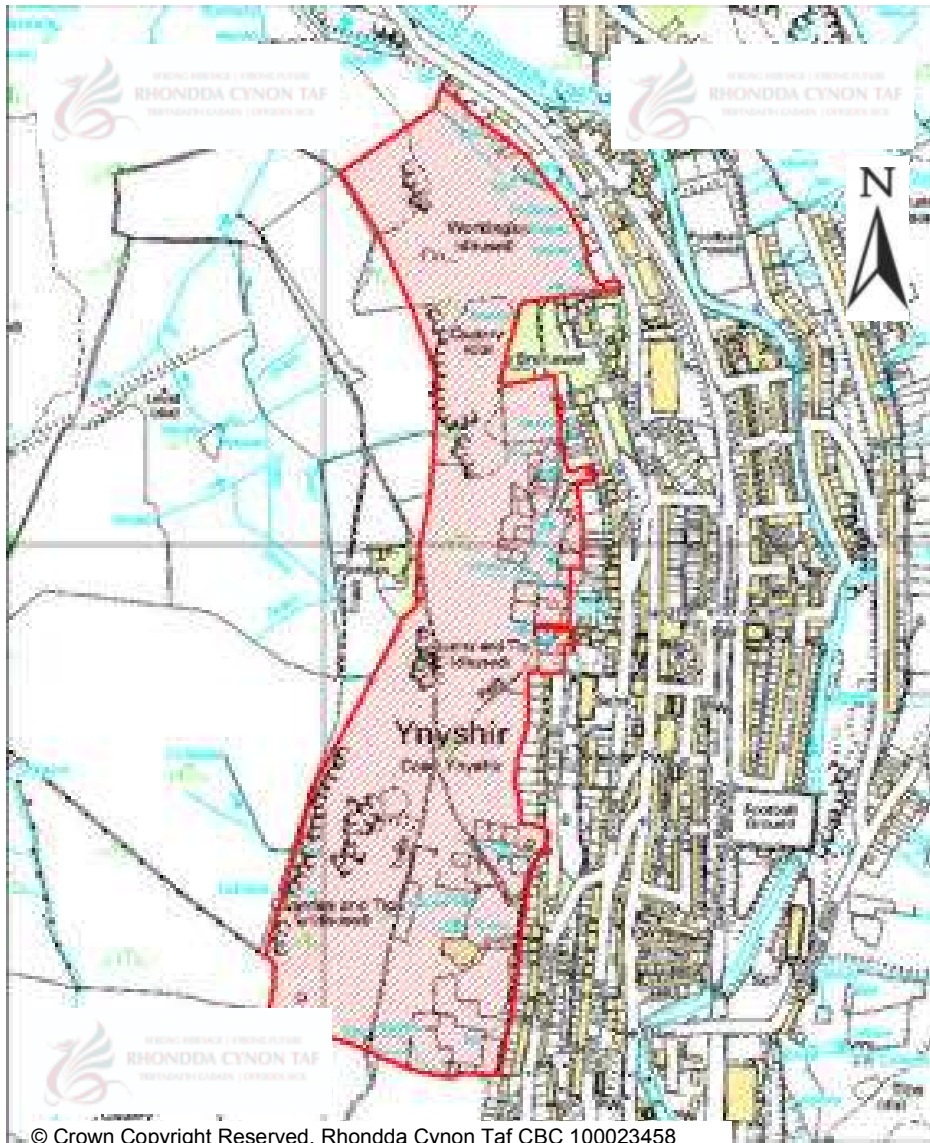

CANDIDATE SITES REGISTER

Site Number:	325
Site Name:	Large area of land to the west of Ynyshir
Proposal:	Residential development
Site Category:	Non-Strategic
Settlement:	Ynyshir
Site Area (Hect):	25.6

© Crown Copyright Reserved. Rhondda Cynon Taf CBC 100023458