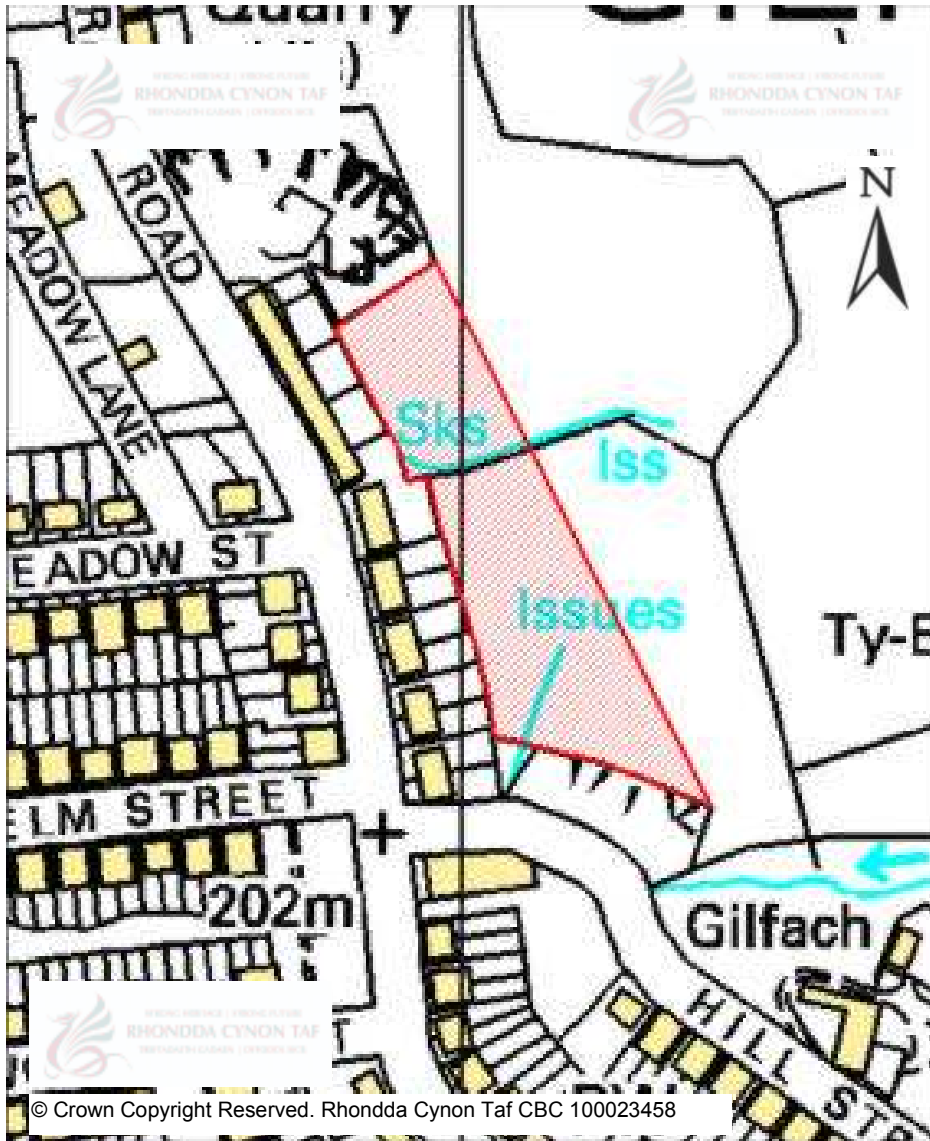

CANDIDATE SITES REGISTER

Site Number:	374
Site Name:	Land rear of Cambrian Avenue
Proposal:	Residential development
Site Category:	Non-Strategic
Settlement:	Gilfach Goch
Site Area (Hect):	0.61

© Crown Copyright Reserved. Rhondda Cynon Taf CBC 100023458