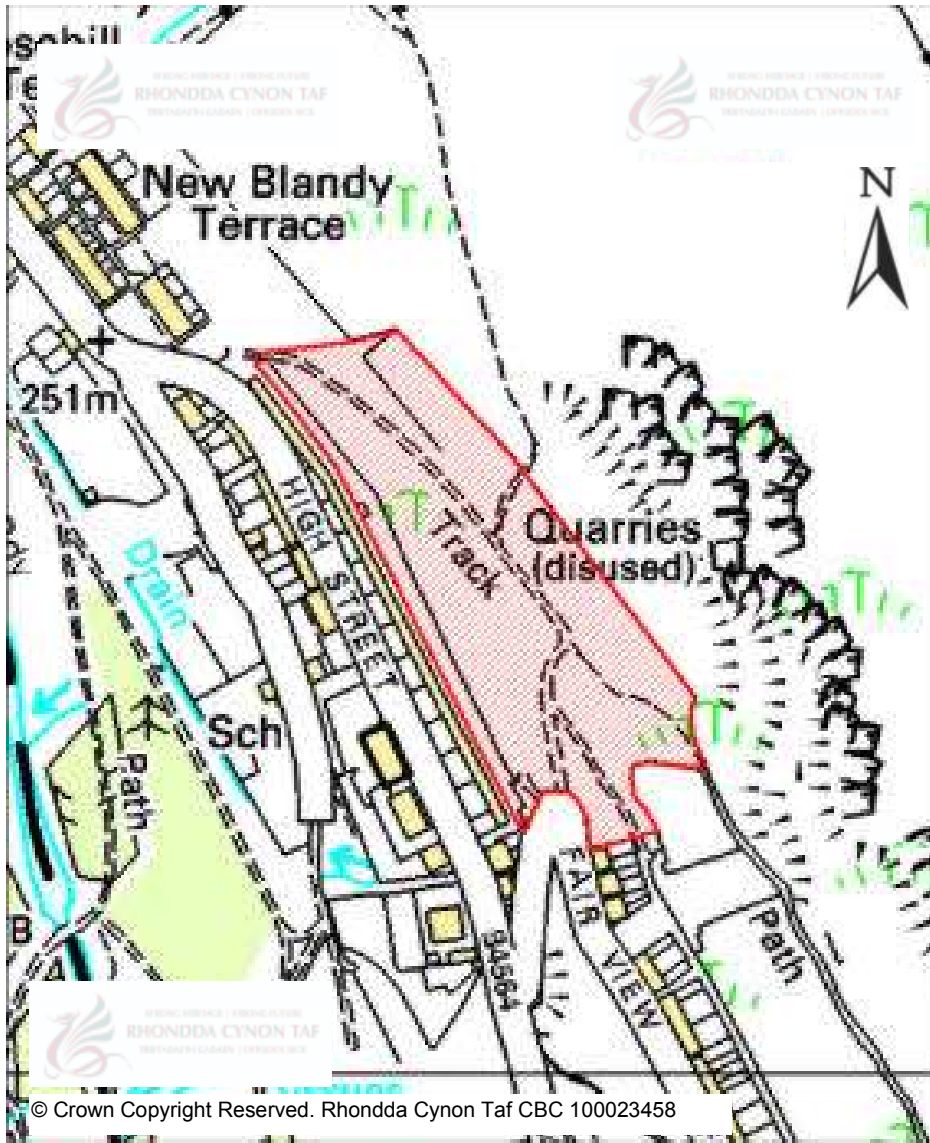

CANDIDATE SITES REGISTER

Site Number: 426

Site Name: Rear of High Street

Proposal:

Site Category: Non-Strategic

Settlement: Gilfach Goch

Site Area (Hect): 1.87

© Crown Copyright Reserved. Rhondda Cynon Taf CBC 100023458