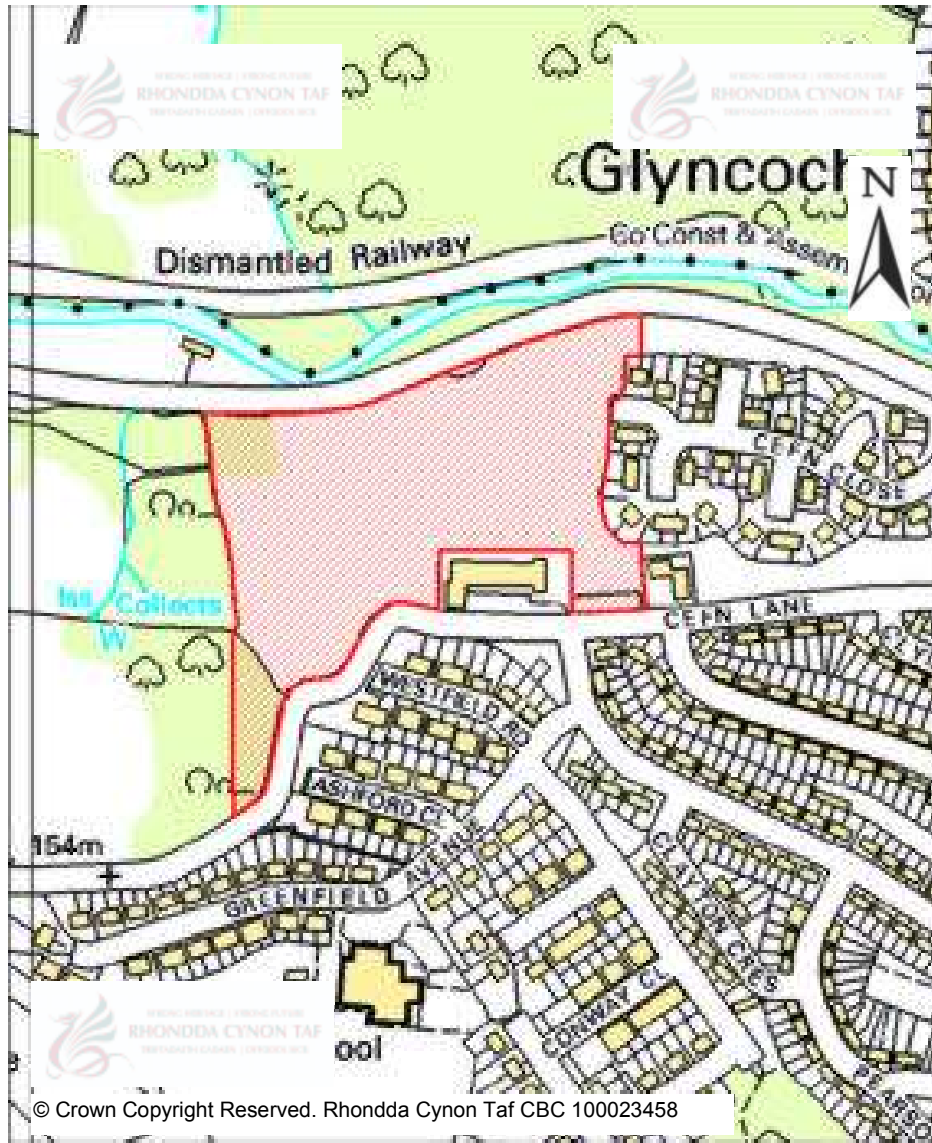

Proposal:

Site Category: Non-Strategic

Settlement: Penrhiwfer

Site Area (Hect): 2.71

© Crown Copyright Reserved. Rhondda Cynon Taf CBC 100023458

CANDIDATE SITES REGISTER

Site Number: 429

Site Name: Cefn Lane