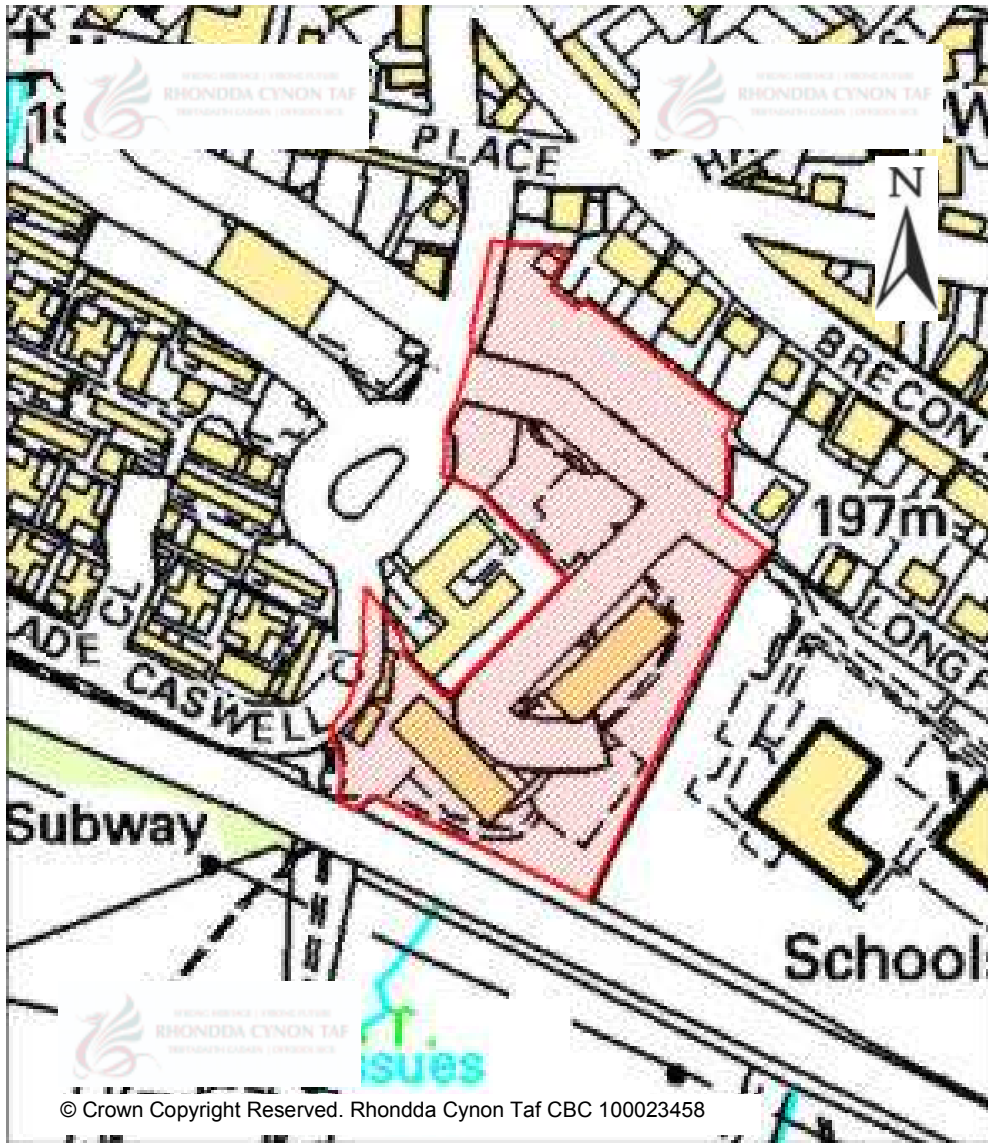

CANDIDATE SITES REGISTER

Site Number:	363
Site Name:	Land of Langland Close
Proposal:	Primary Healthcare
Site Category:	Non-Strategic
Settlement:	Hirwaun
Site Area (Hect):	1.43