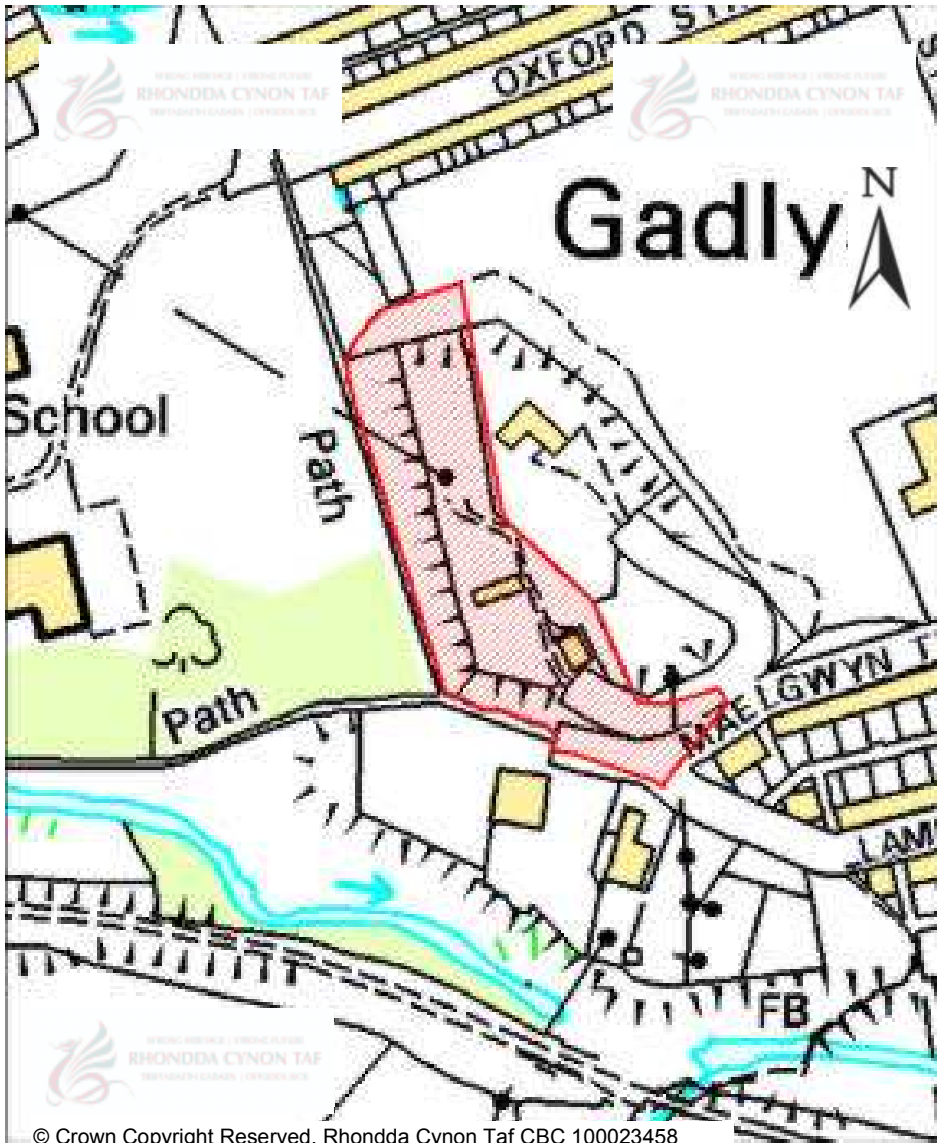

CANDIDATE SITES REGISTER

Site Number:	333
Site Name:	Land at Graig View, Maelgwyn Terrace
Proposal:	Residential development
Site Category:	Non-Strategic
Settlement:	Gadlys
Site Area (Hect):	0.92

© Crown Copyright Reserved. Rhondda Cynon Taf CBC 100023458