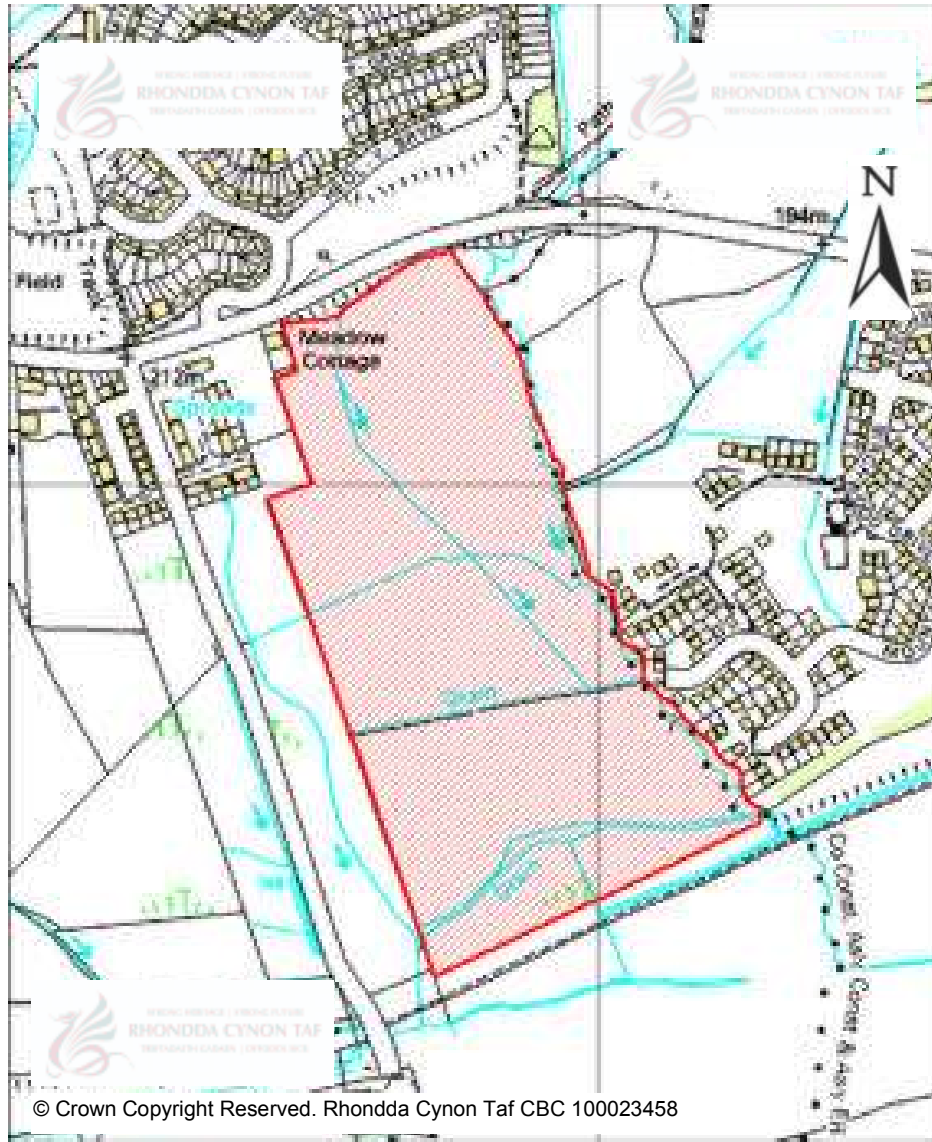

CANDIDATE SITES REGISTER

Site Number:	264
Site Name:	Land at Hendreforgan Farm
Proposal:	Residential development
Site Category:	Non-Strategic
Settlement:	Gilfach Goch
Site Area (Hect):	11.89