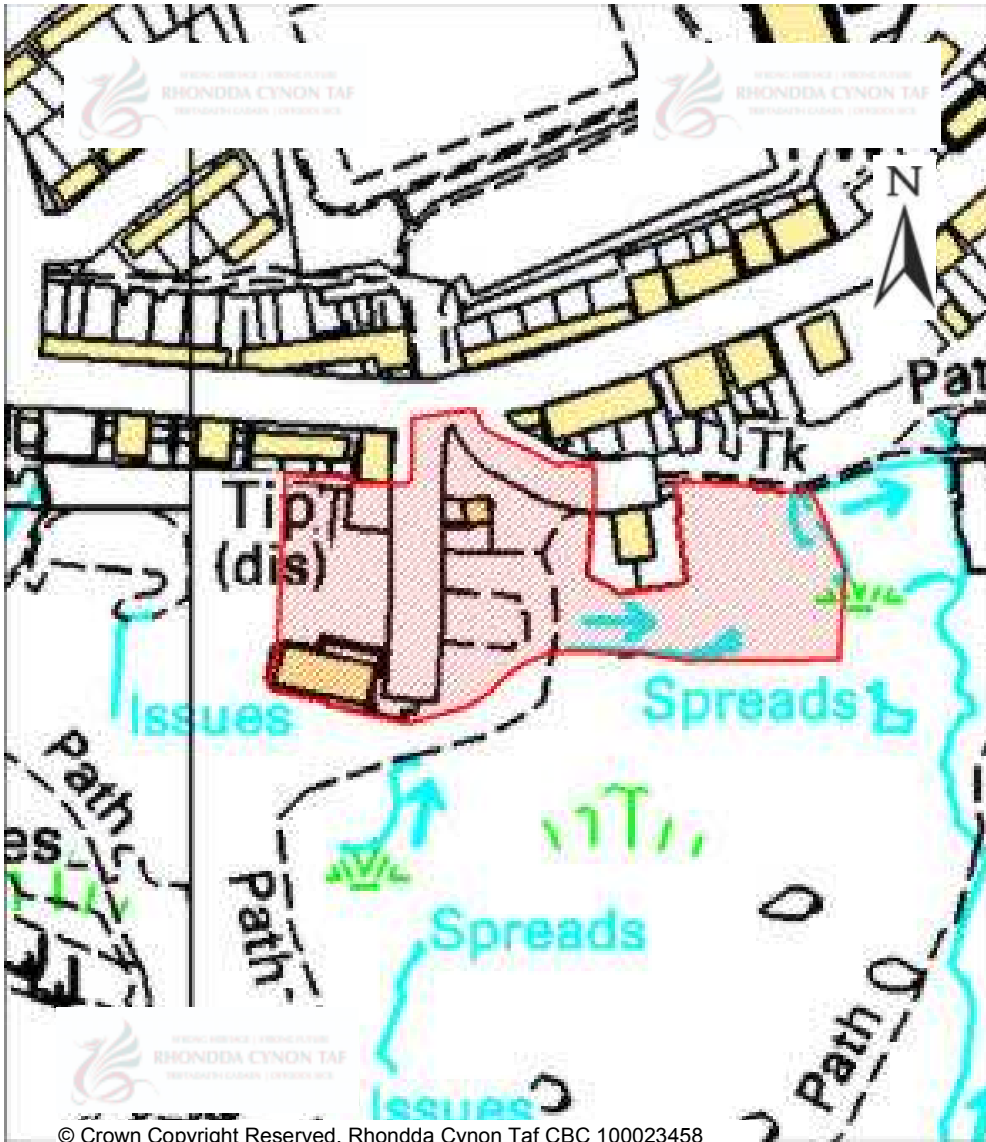

CANDIDATE SITES REGISTER

© Crown Copyright Reserved. Rhondda Cynon Taf CBC 100023458

Site Number:	436
Site Name:	Land to the rear of Rickards Arms, Trebanog Road
Proposal:	Residential development
Site Category:	Non-Strategic
Settlement:	Cymmer
Site Area (Hect):	0.99