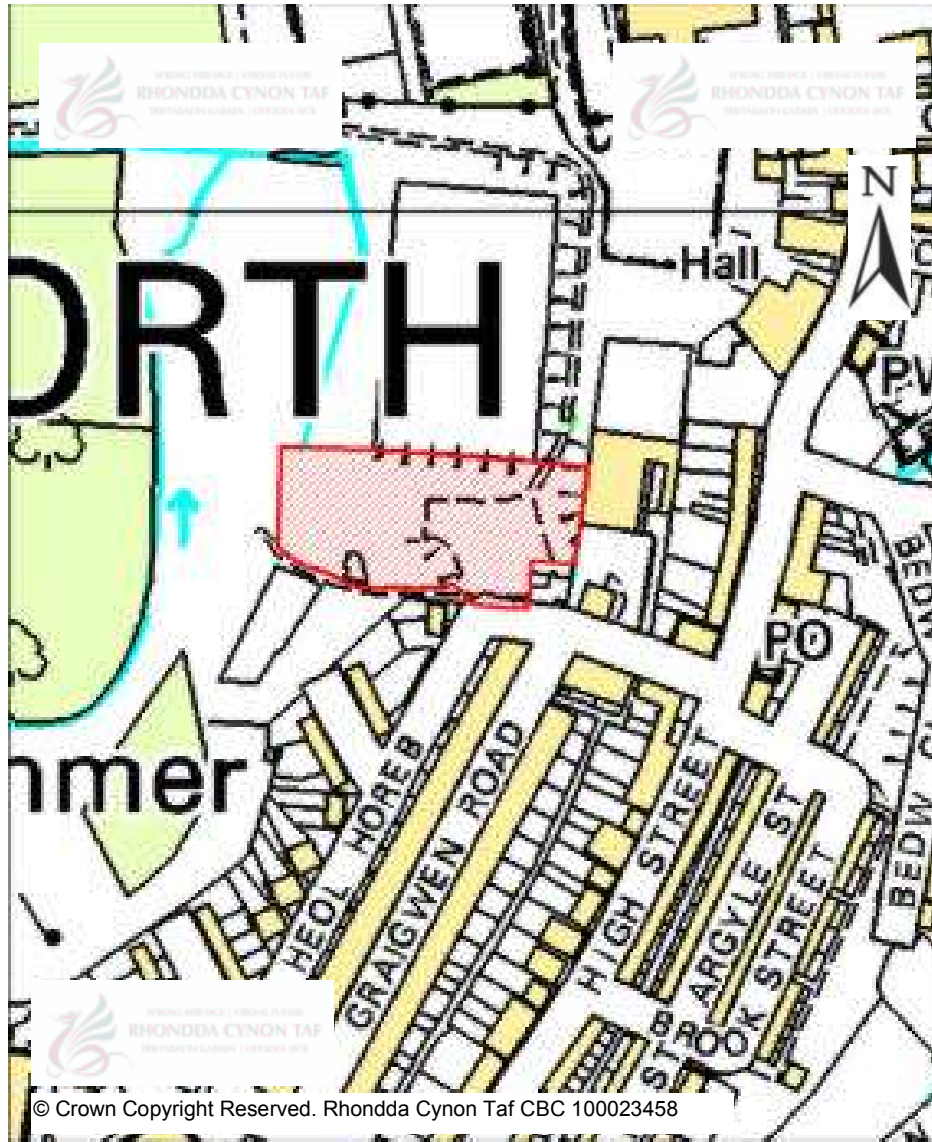

CANDIDATE SITES REGISTER

<i>Site Number:</i>	348
<i>Site Name:</i>	Land at Catherine Crescent
<i>Proposal:</i>	Residential development
<i>Site Category:</i>	Non-Strategic
<i>Settlement:</i>	Cymmer
<i>Site Area (Hect):</i>	0.55