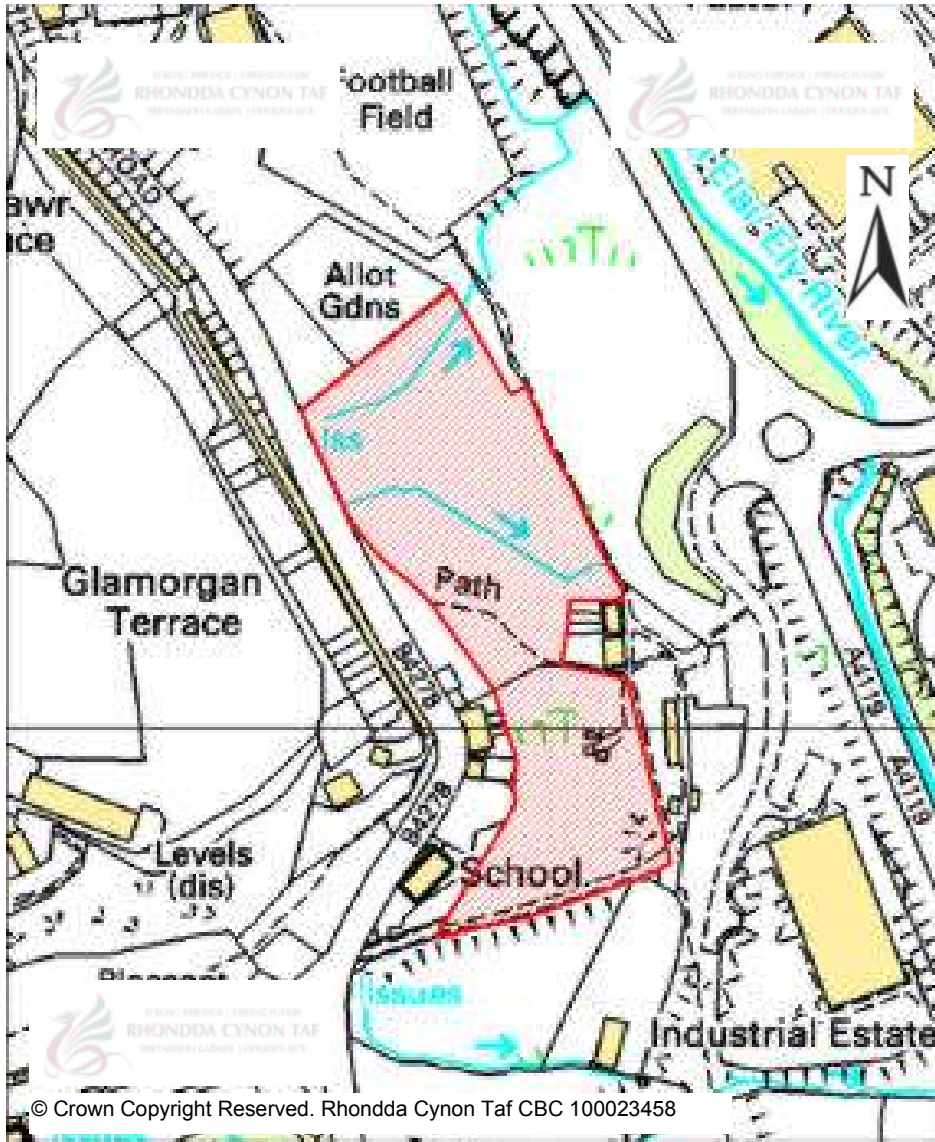

CANDIDATE SITES REGISTER

Site Number: 427

Site Name: Penrhiwfer Road

Proposal:

Site Category: Non-Strategic

Settlement: Penrhiwfer

Site Area (Hect): 2.71

© Crown Copyright Reserved. Rhondda Cynon Taf CBC 100023458