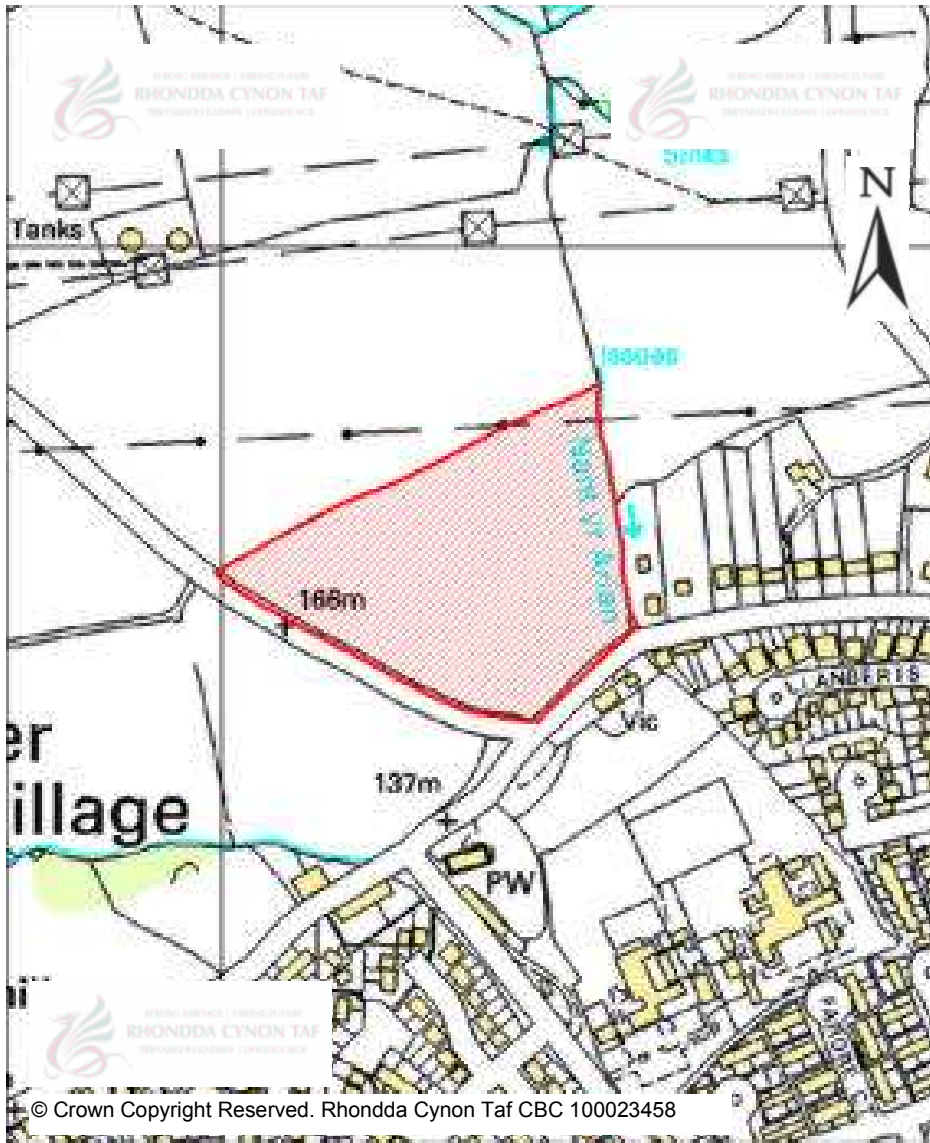

CANDIDATE SITES REGISTER

Site Number: 394

Site Name: Land off Church Road

Proposal:

Site Category: Non-Strategic

Settlement: Tonteg

Site Area (Hect): 3.24

© Crown Copyright Reserved. Rhondda Cynon Taf CBC 100023458