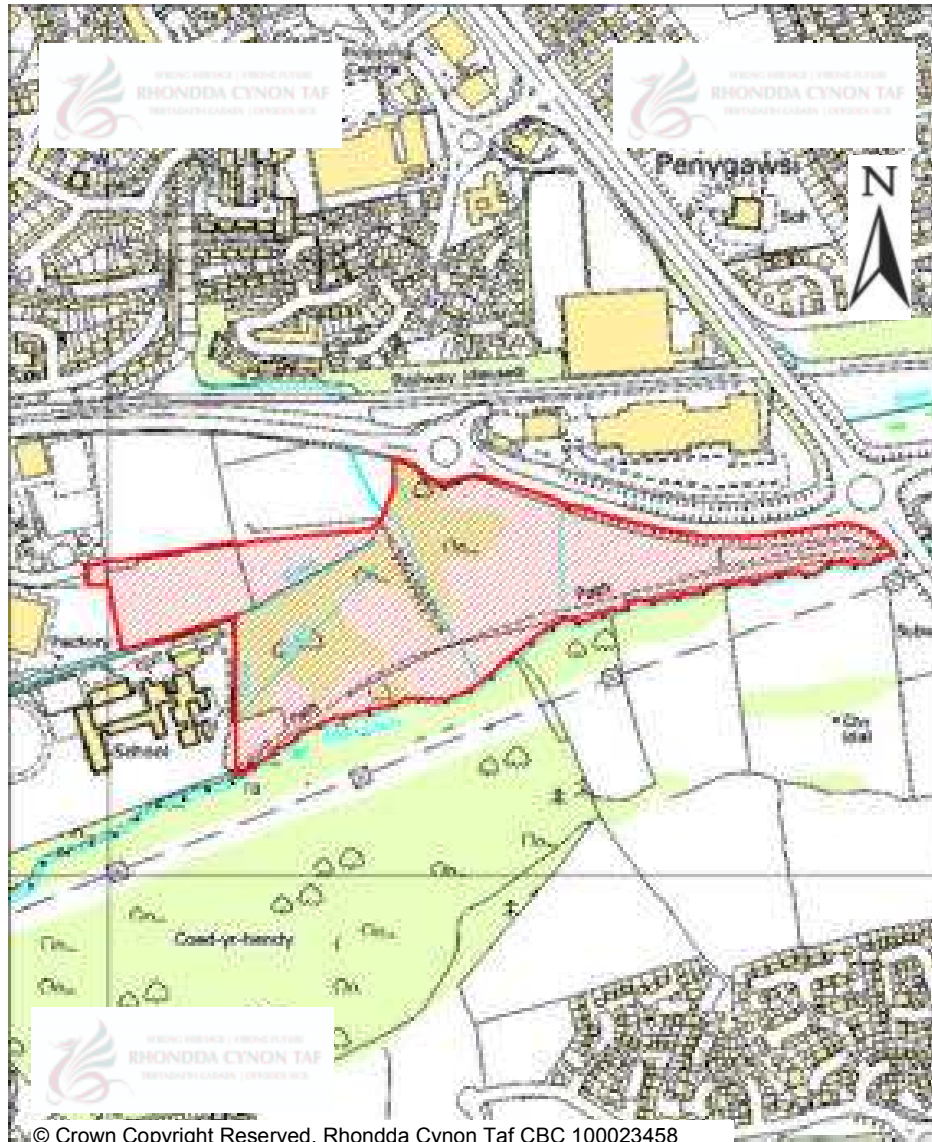

© Crown Copyright Reserved. Rhondda Cynon Taf CBC 100023458

Rhondda Cynon Taf Local Development Plan (2006-2021)

CANDIDATE SITES REGISTER

Site Number:	353
Site Name:	Land to the East of Pant Comprehensive School
Proposal:	Part of a larger strategic land option
Site Category:	Strategic
Settlement:	Pontyclun
Site Area (Hect):	12.44