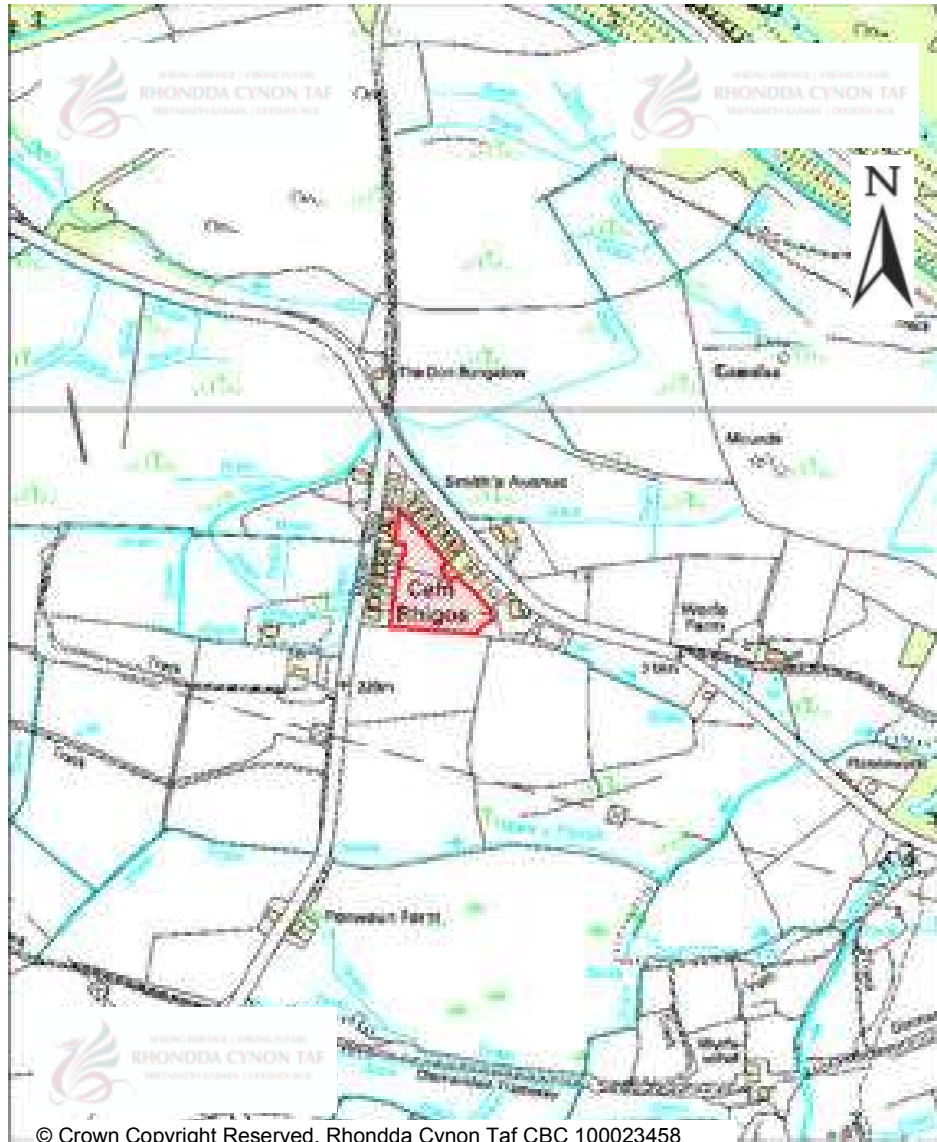

CANDIDATE SITES REGISTER

© Crown Copyright Reserved. Rhondda Cynon Taf CBC 100023458

Site Number:	408
Site Name:	Land at the rear of Smith's Avenue and Mount Road
Proposal:	Residential development
Site Category:	Non-Strategic
Settlement:	Cefn Rhigos
Site Area (Hect):	0.94