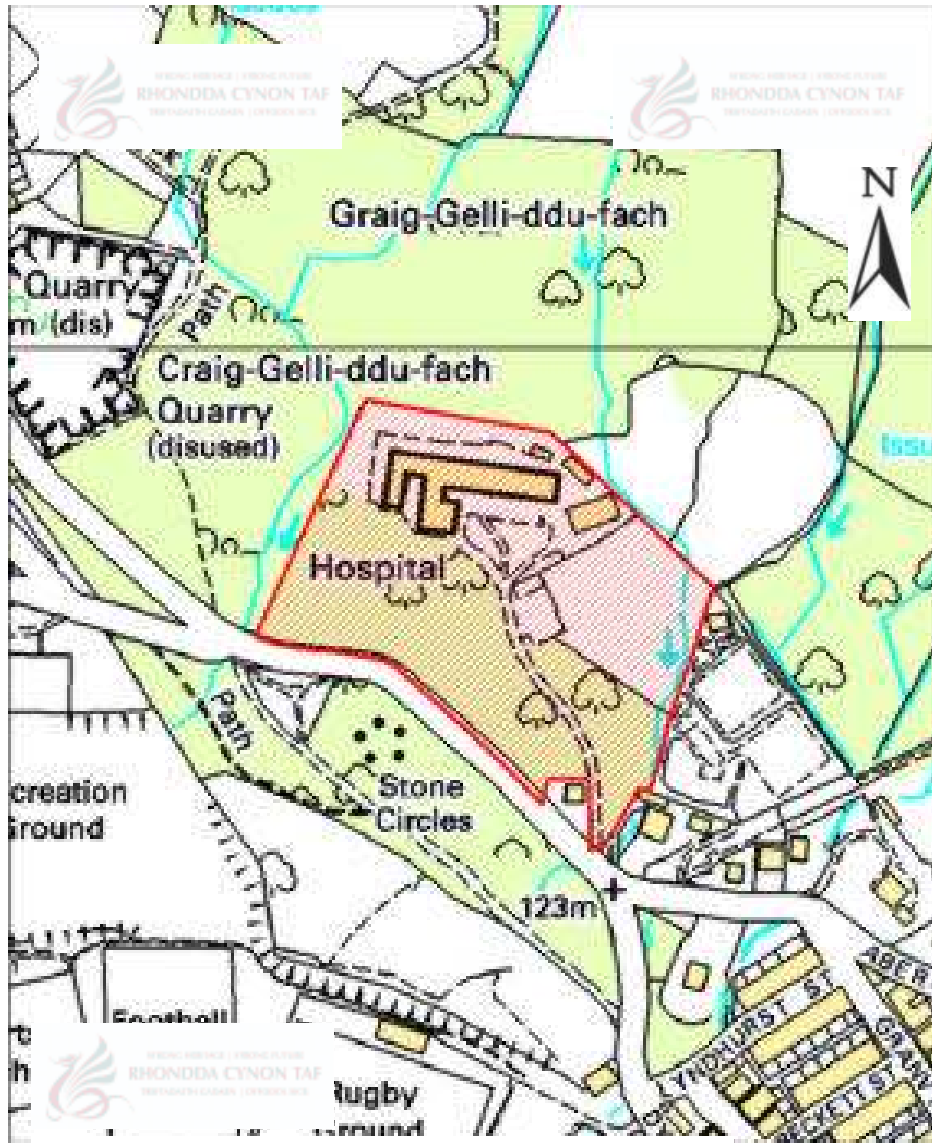

CANDIDATE SITES REGISTER

© Crown Copyright Reserved. Rhondda Cynon Taf CBC 100023458

Site Number:	276
Site Name:	Mountain Ash General Hospital
Proposal:	Redevelopment of hospital grounds - with general inclusion within revised settlement boundary
Site Category:	Non-Strategic
Settlement:	Mountain Ash
Site Area (Hect):	3.45