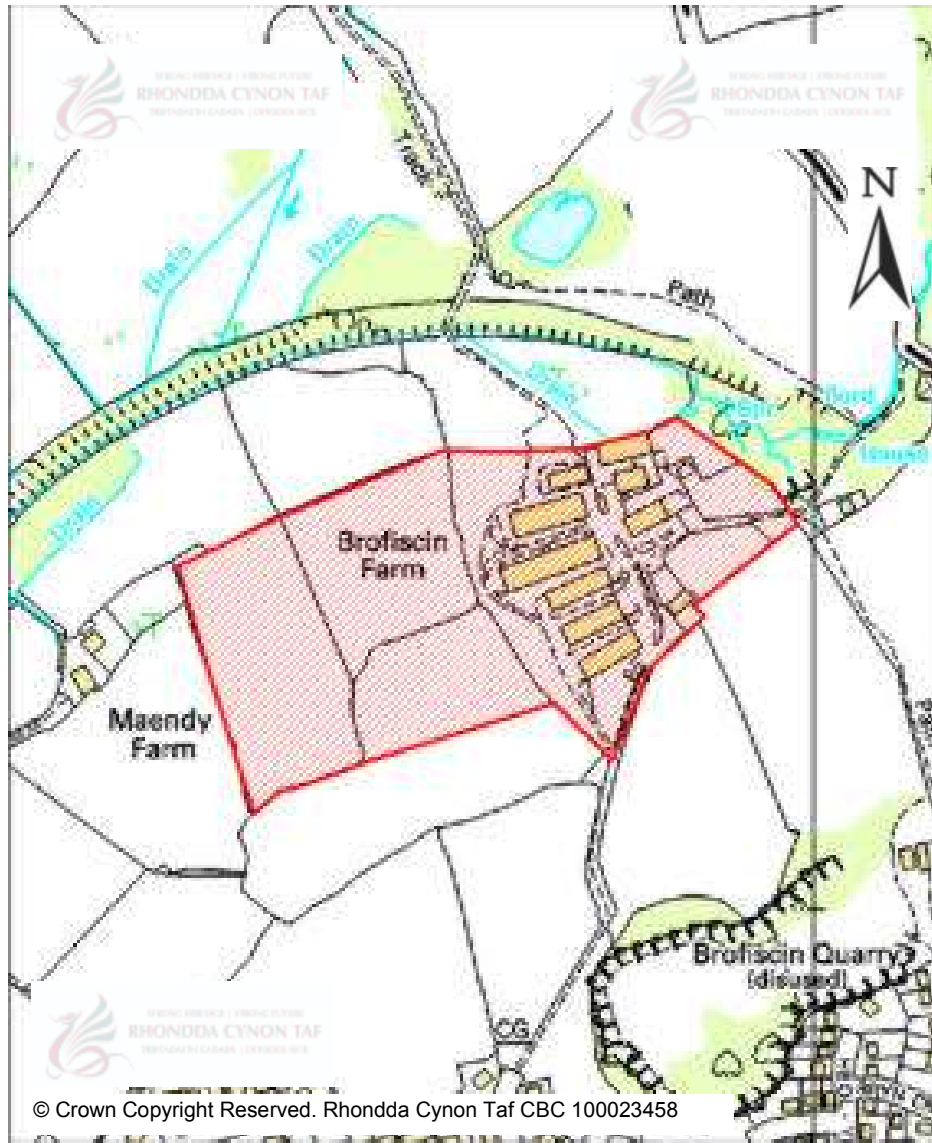

© Crown Copyright Reserved. Rhondda Cynon Taf CBC 100023458

Rhondda Cynon Taf Local Development Plan (2006-2021)

CANDIDATE SITES REGISTER

Site Number:	376
Site Name:	Land at Brofiscin Farm
Proposal:	
Site Category:	Non-Strategic
Settlement:	Groesfaen
Site Area (Hect):	7.52