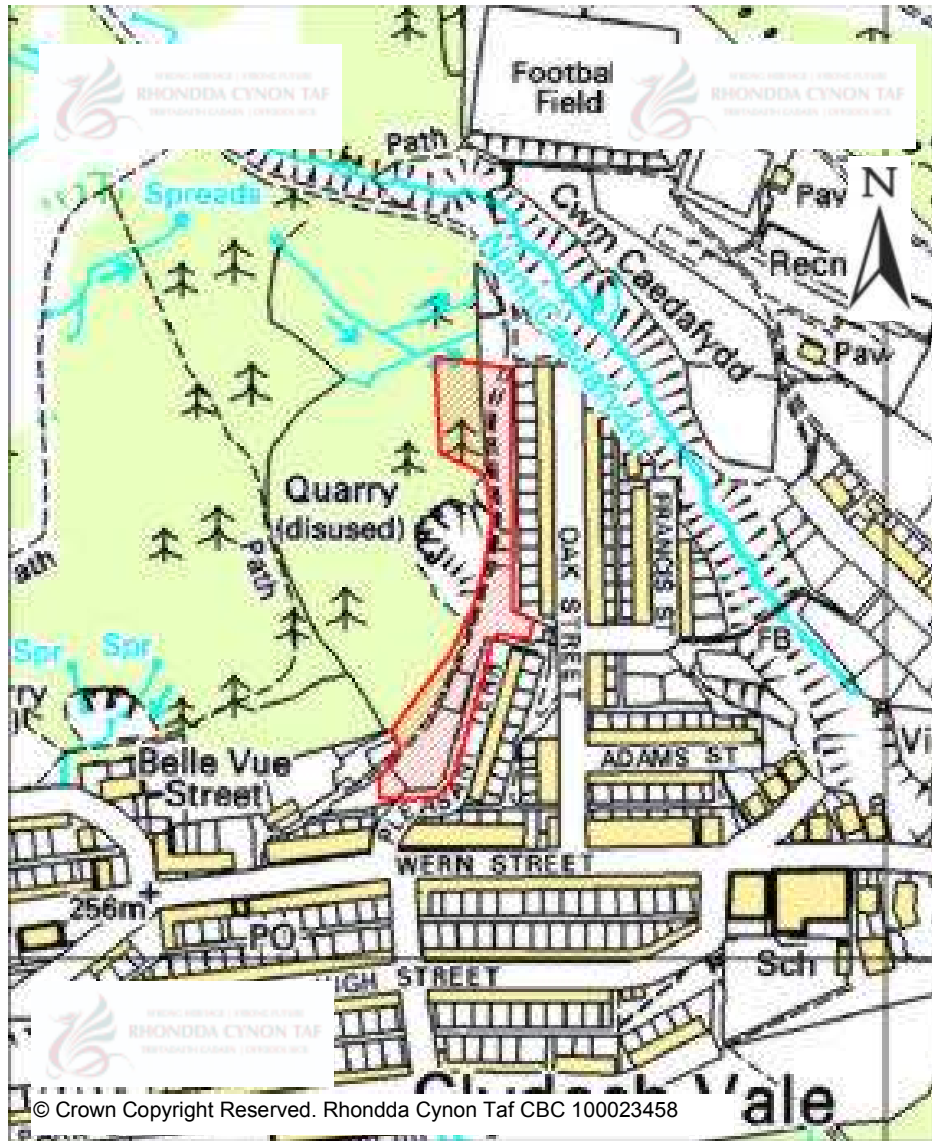

CANDIDATE SITES REGISTER

Site Number:	395
Site Name:	Land Fronting Pleasant Terrace
Proposal:	Residential development
Site Category:	Non-Strategic
Settlement:	Clydach vale
Site Area (Hect):	0.73