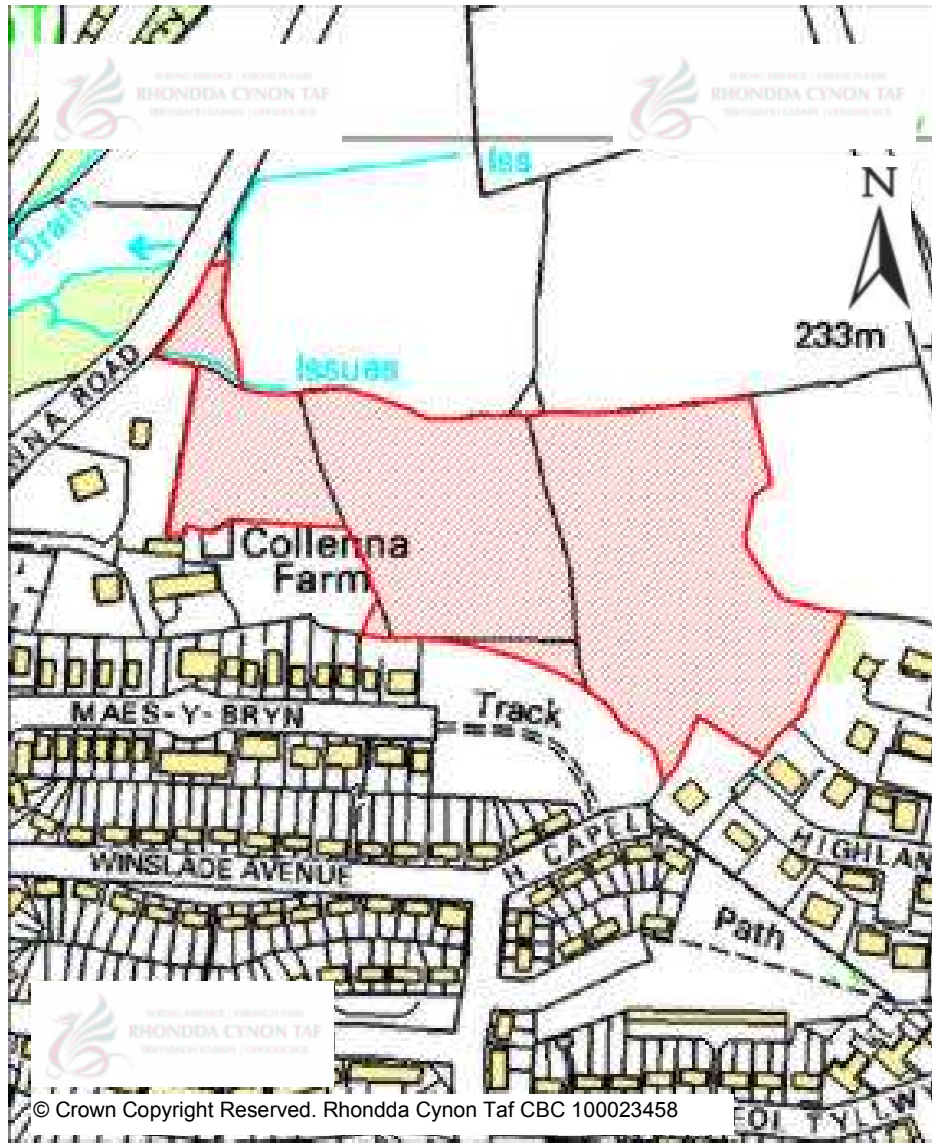

CANDIDATE SITES REGISTER

Site Number:	421
Site Name:	Collenna Farm to Hillside
Proposal:	Residential
Site Category:	Non-Strategic
Settlement:	Tonyrefail
Site Area (Hect):	3.49