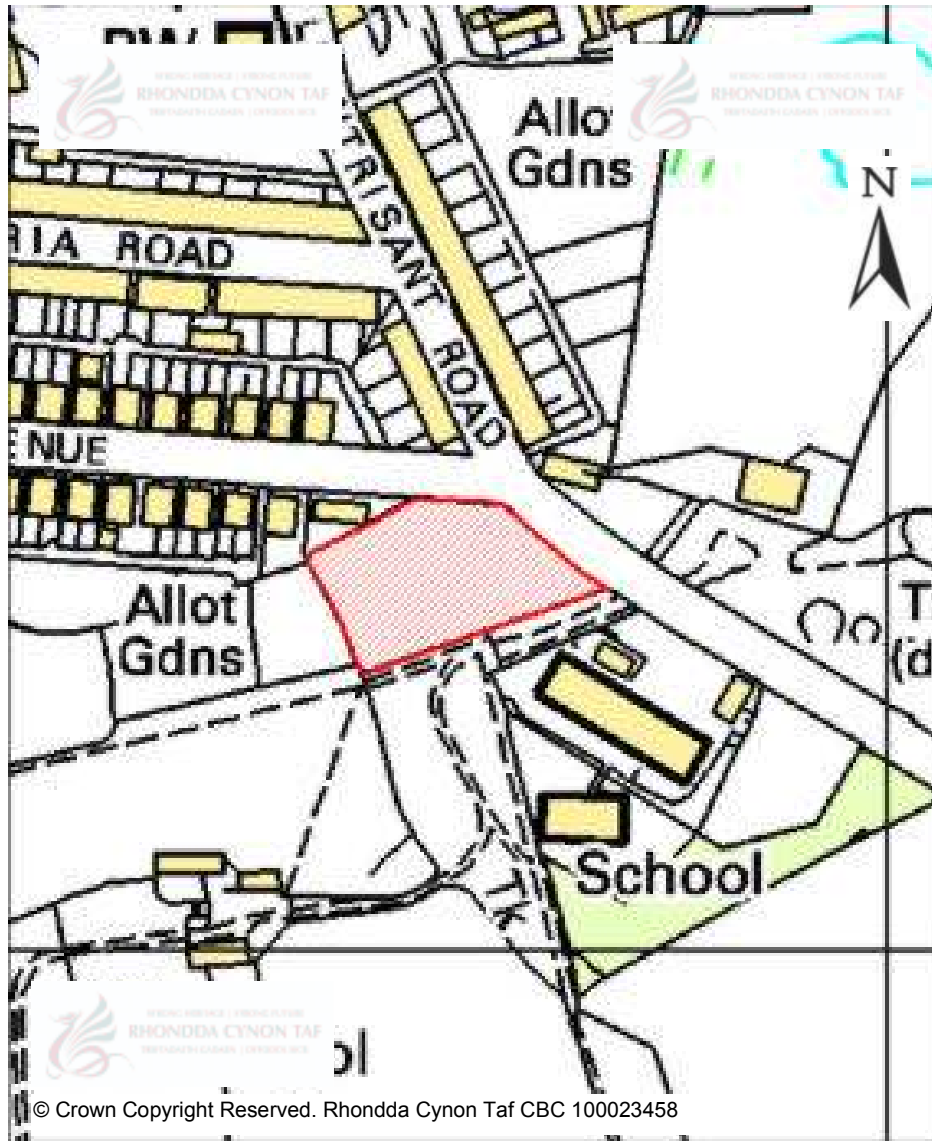

CANDIDATE SITES REGISTER

Site Number:	261
Site Name:	Red Cow Field
Proposal:	Residential development
Site Category:	Non-Strategic
Settlement:	Tonyrefail
Site Area (Hect):	0.34