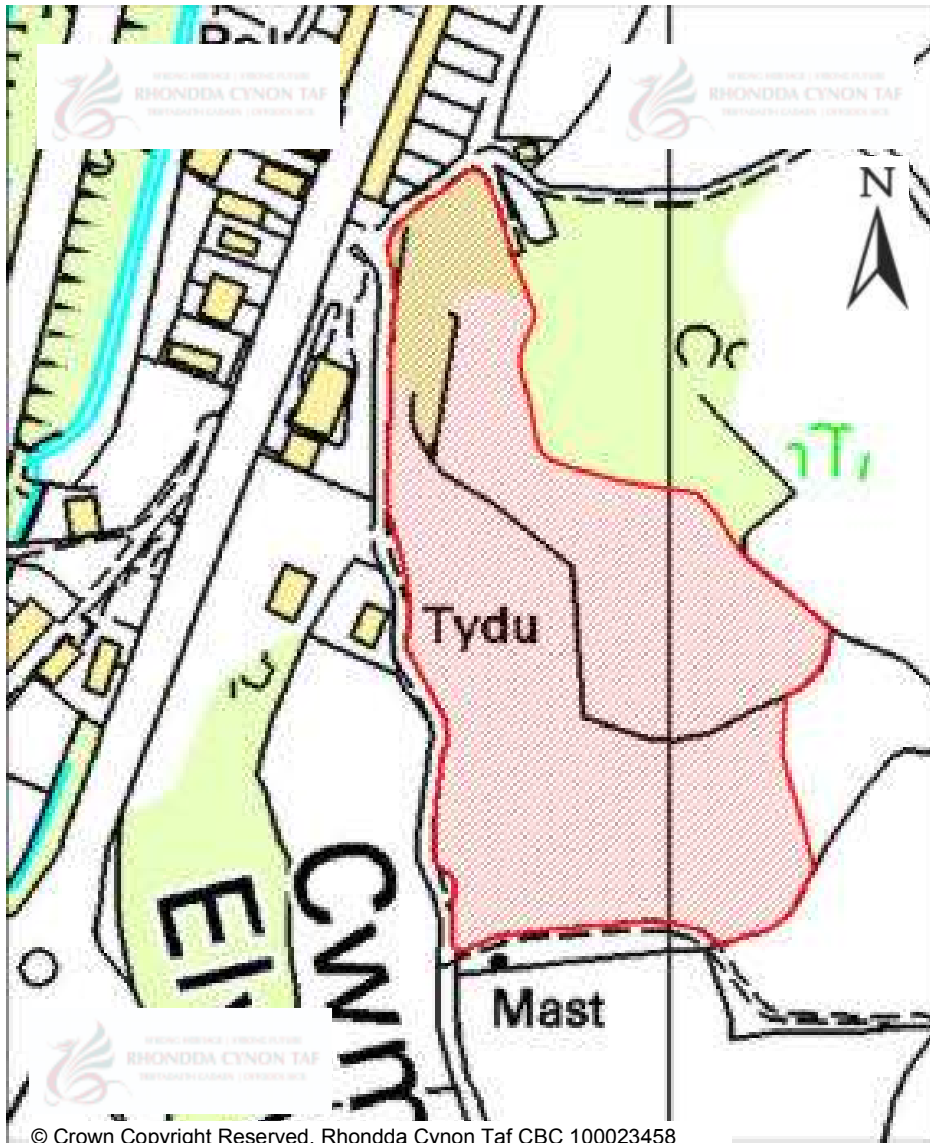

CANDIDATE SITES REGISTER

Site Number:	338
Site Name:	Land part of Tylcha Ganol Farm, Mill Street
Proposal:	Residential development
Site Category:	Non-Strategic
Settlement:	Tonyrefail
Site Area (Hect):	2.39