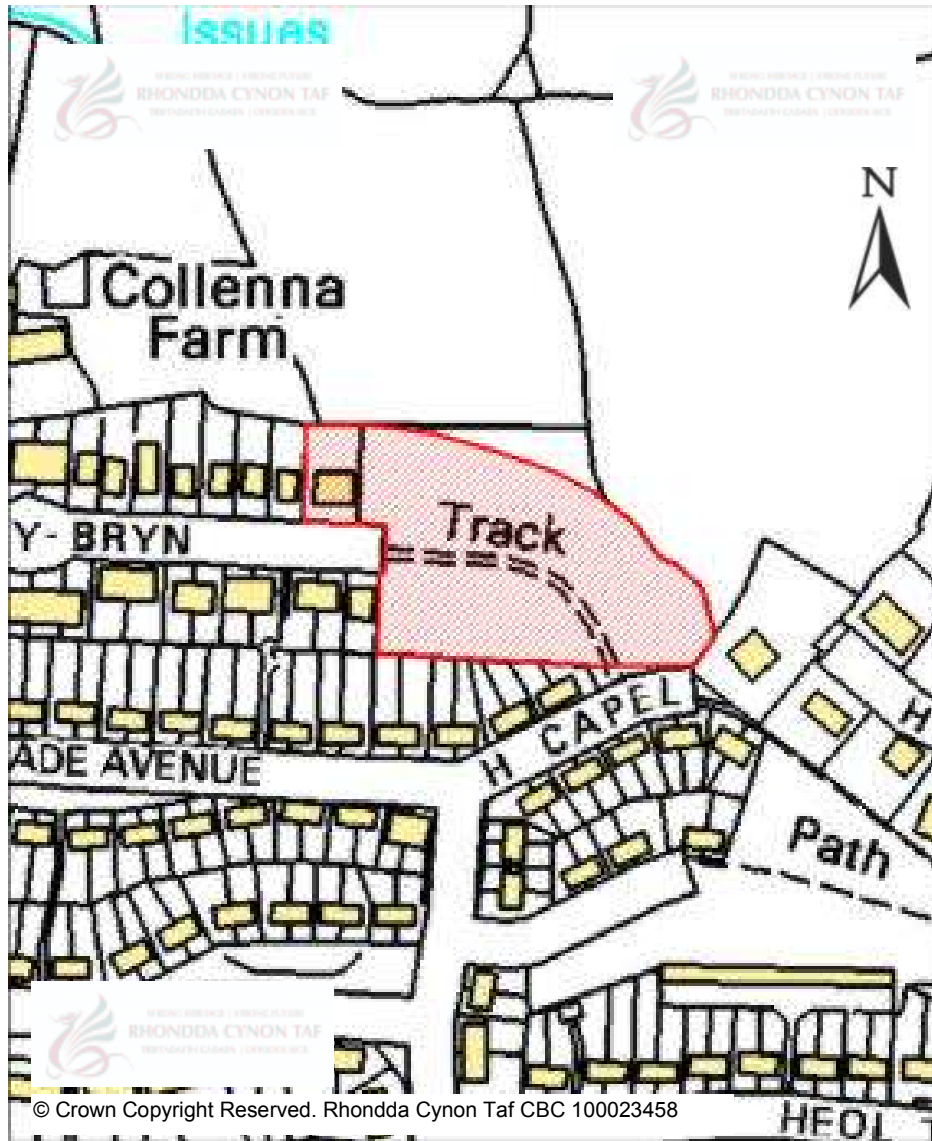

CANDIDATE SITES REGISTER

Site Number:	422
Site Name:	Collenna Farm
Proposal:	Residential
Site Category:	Non-Strategic
Settlement:	Tonyrefail
Site Area (Hect):	0.73