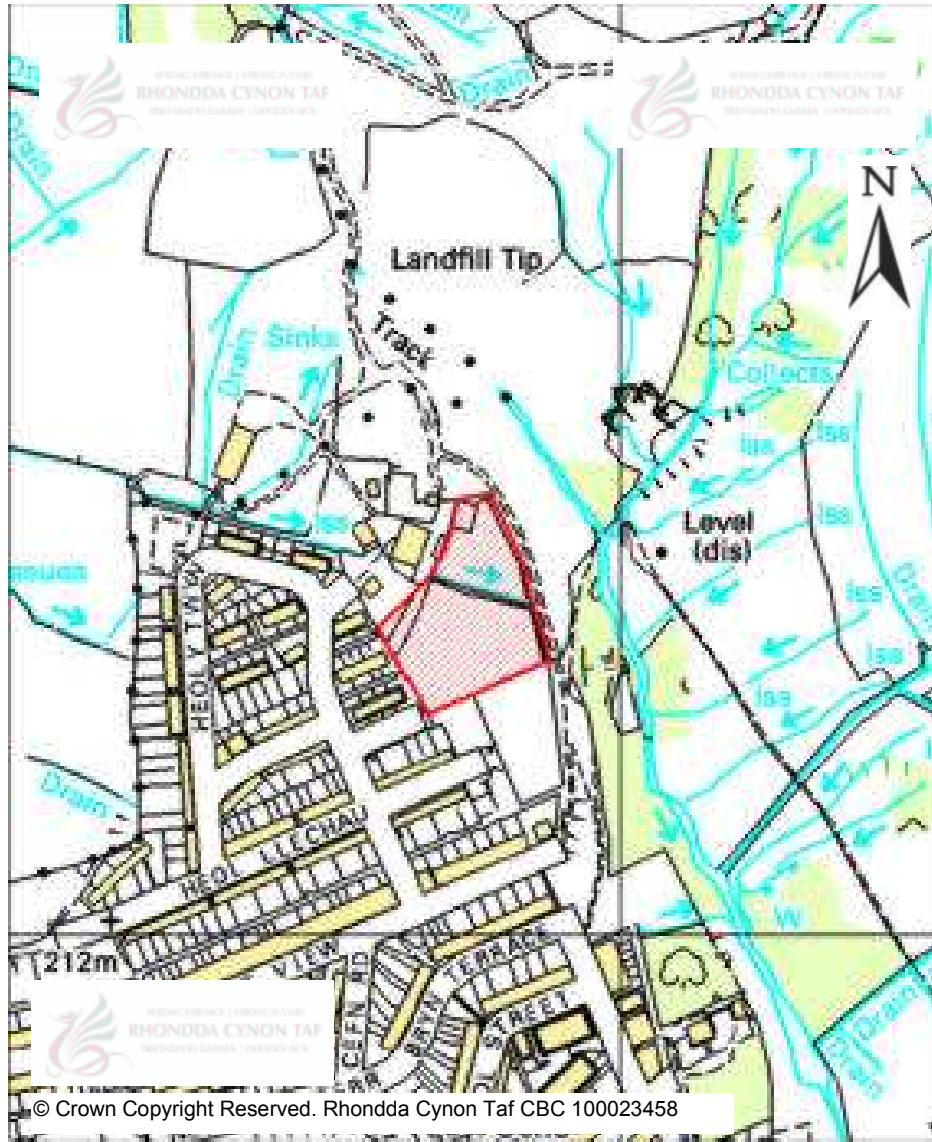

CANDIDATE SITES REGISTER

Site Number:	286
Site Name:	Small site to the east of Wattstown
Proposal:	Residential development
Site Category:	Non-Strategic
Settlement:	Wattstown
Site Area (Hect):	0.73