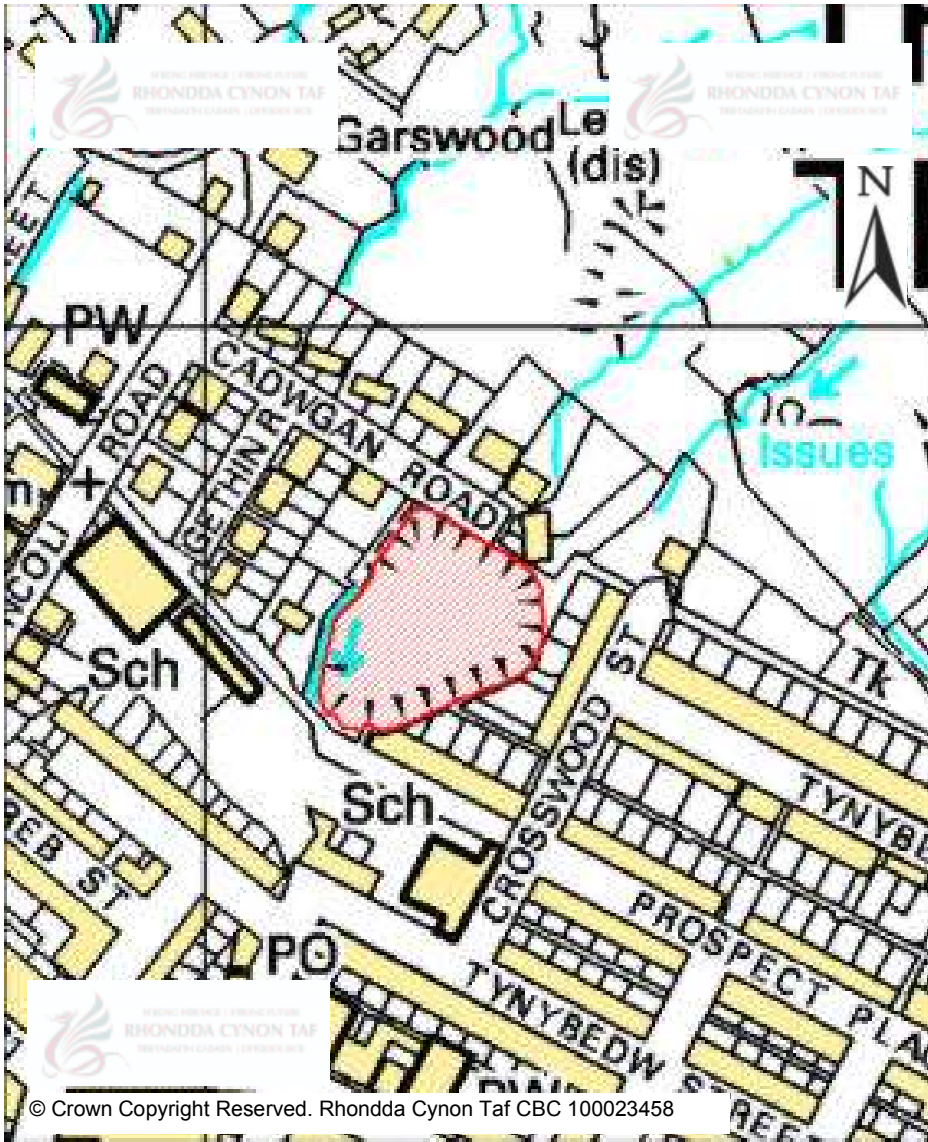

CANDIDATE SITES REGISTER

Site Number:	402
Site Name:	Prospect Green, Prospect Place
Proposal:	Remain as Public Open Space
Site Category:	Non-Strategic
Settlement:	Treorchy
Site Area (Hect):	0.45

© Crown Copyright Reserved. Rhondda Cynon Taf CBC 100023458