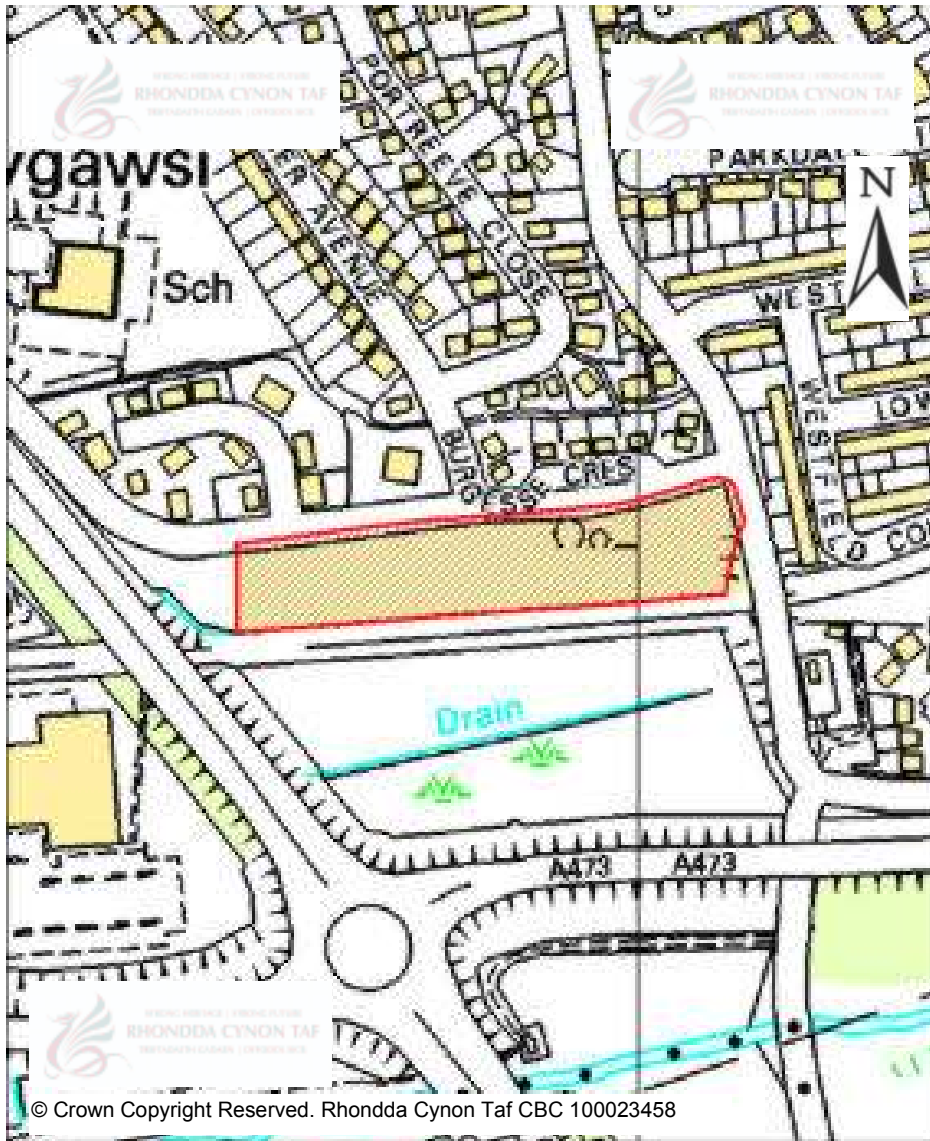

CANDIDATE SITES REGISTER

Site Number:	358
Site Name:	Policy H1.22 Taff Ely Local Plan
Proposal:	Part of a larger strategic land option
Site Category:	Non-Strategic
Settlement:	Llantrisant
Site Area (Hect):	1.14

© Crown Copyright Reserved. Rhondda Cynon Taf CBC 100023458