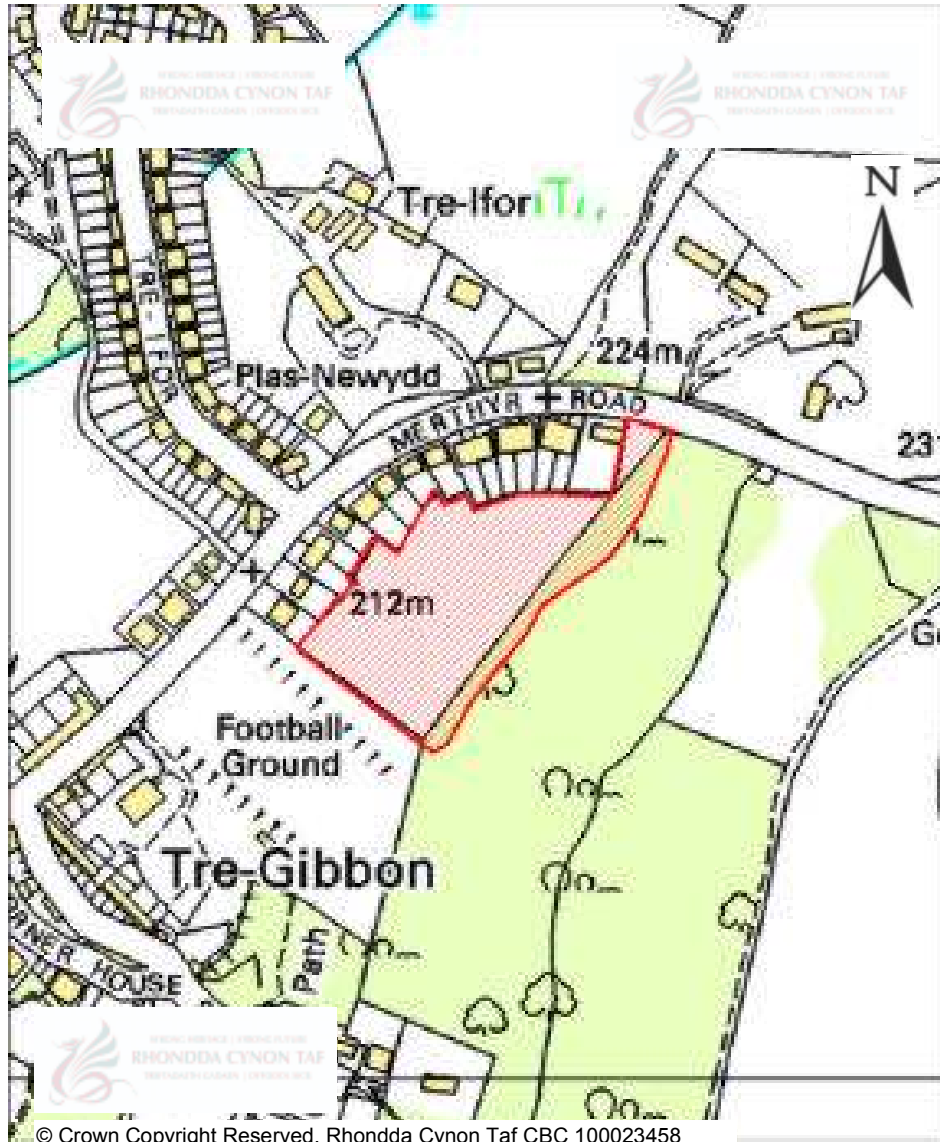

CANDIDATE SITES REGISTER

© Crown Copyright Reserved. Rhondda Cynon Taf CBC 100023458

Site Number:	278
Site Name:	Land north of/adjacent to football field, off merthyr road - site 2
Proposal:	Residential development
Site Category:	Non-Strategic
Settlement:	Llwydcoed
Site Area (Hect):	1.27