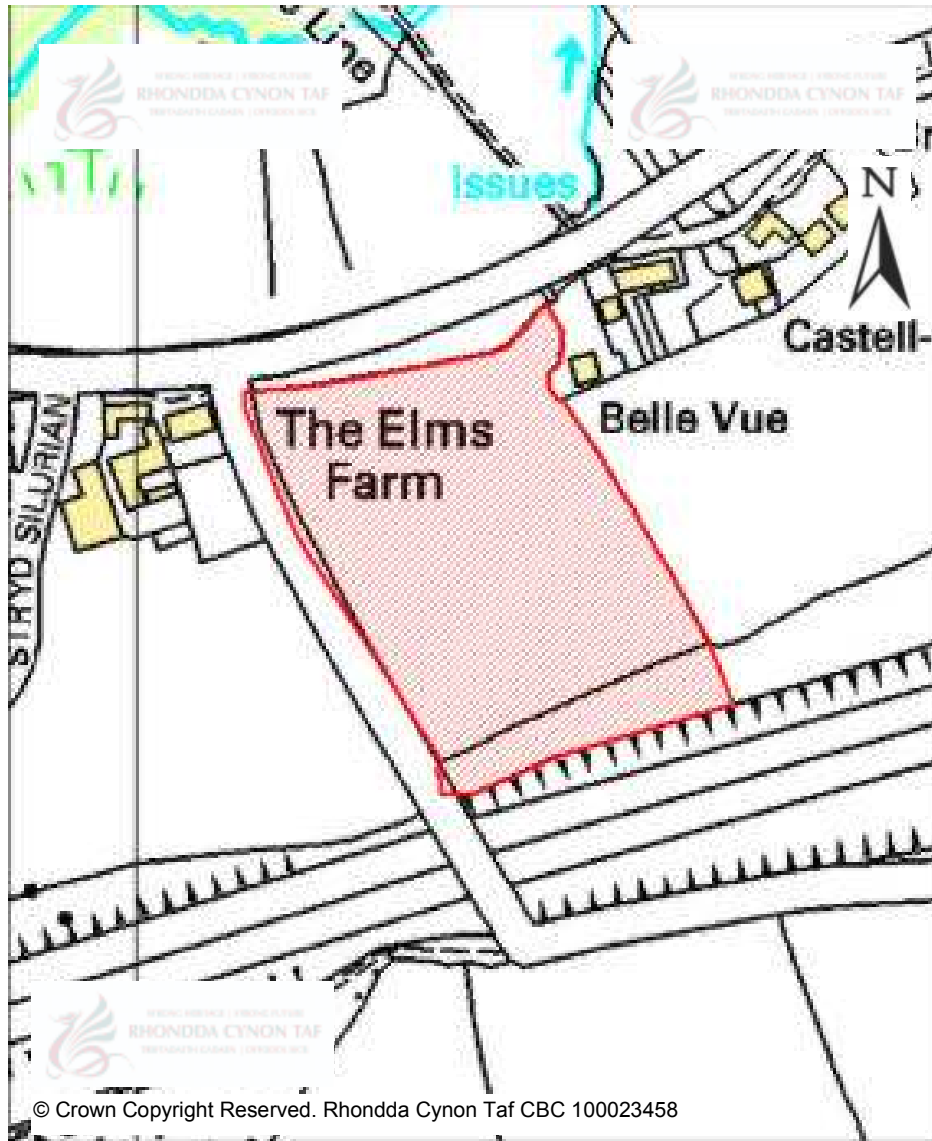

CANDIDATE SITES REGISTER

© Crown Copyright Reserved. Rhondda Cynon Taf CBC 100023458

Site Number:	285
Site Name:	Land to the east of The Elms Farm
Proposal:	Residential development
Site Category:	Non-Strategic
Settlement:	Llanharry
Site Area (Hect):	2.02