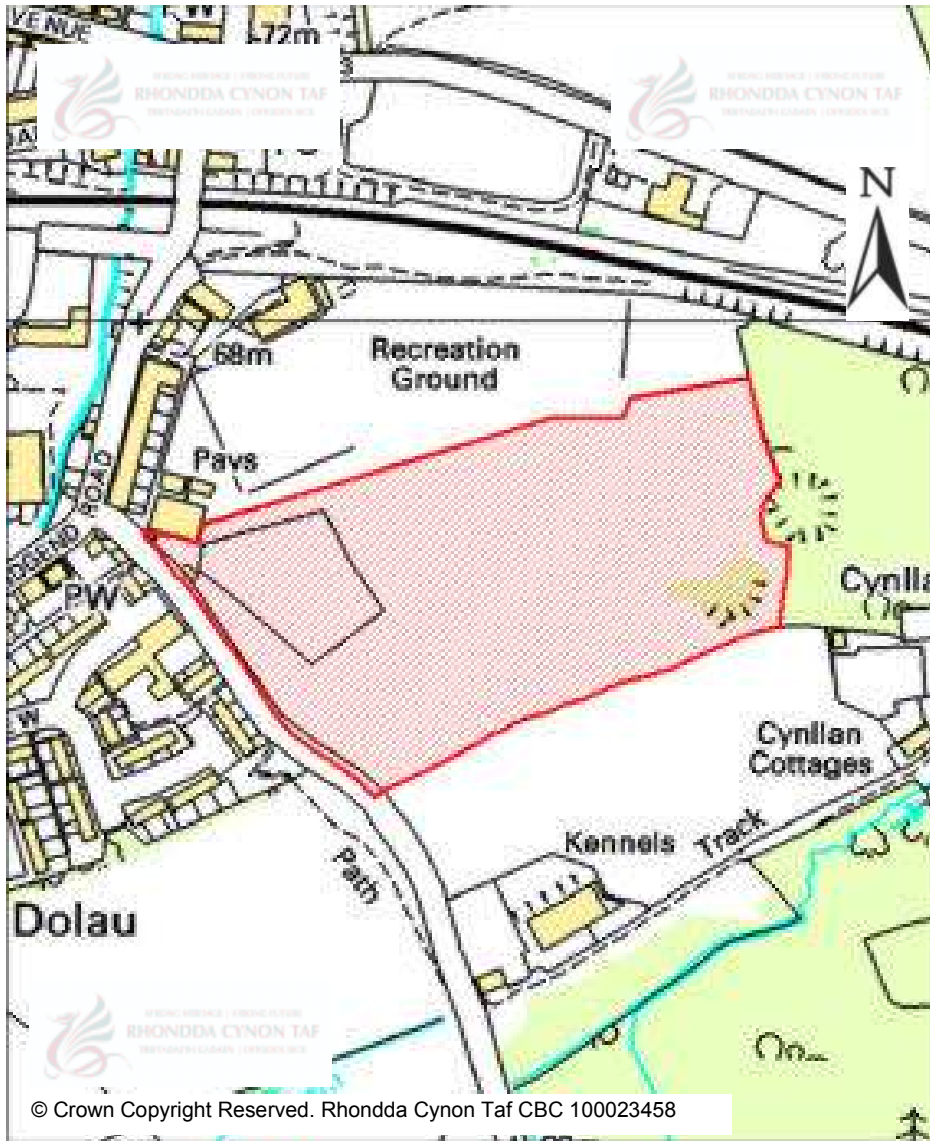

CANDIDATE SITES REGISTER

Site Number:	398
Site Name:	Cricket Field
Proposal:	Residential or Commercial development
Site Category:	Non-Strategic
Settlement:	Llanharan
Site Area (Hect):	5.06

© Crown Copyright Reserved. Rhondda Cynon Taf CBC 100023458