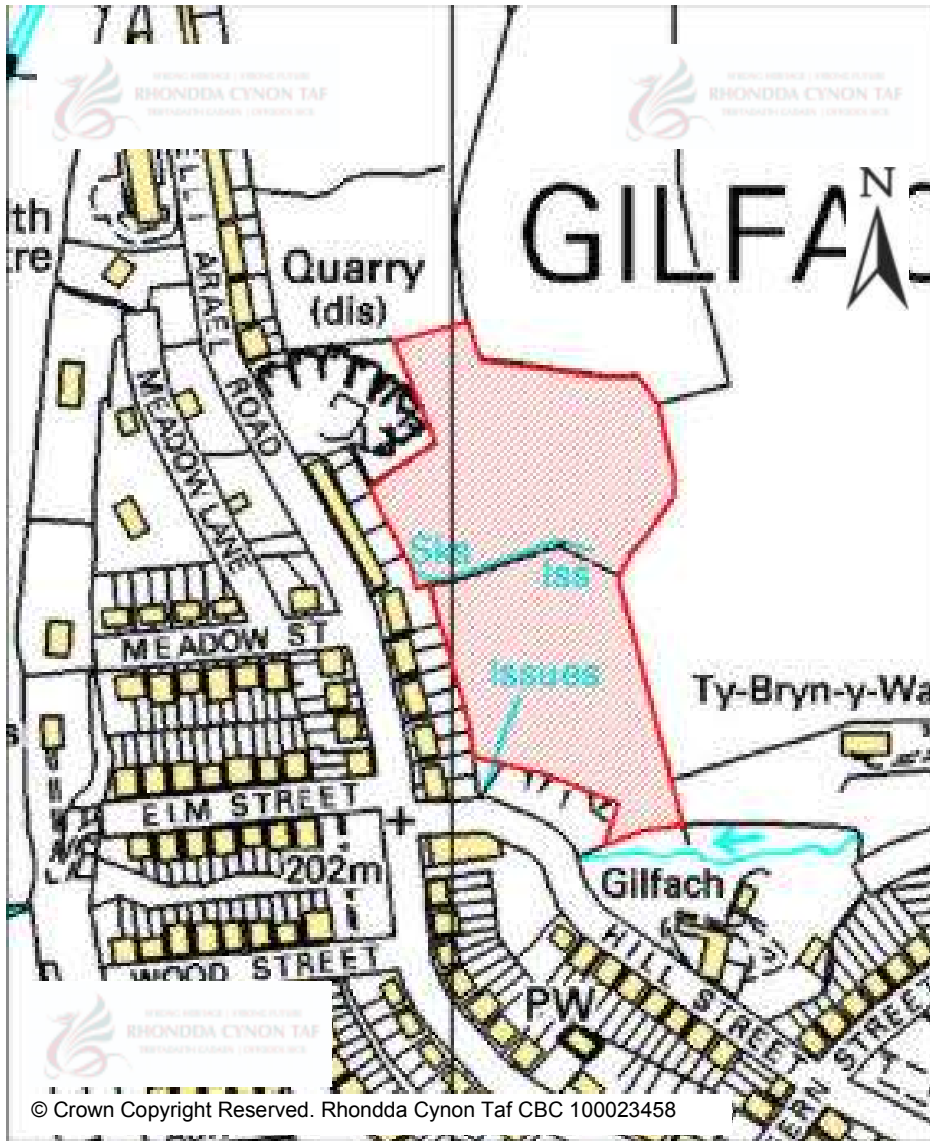

CANDIDATE SITES REGISTER

Site Number:	289
Site Name:	Land rear of Cambrian Avenue
Proposal:	Residential development
Site Category:	Non-Strategic
Settlement:	Gilfach Goch
Site Area (Hect):	1.97