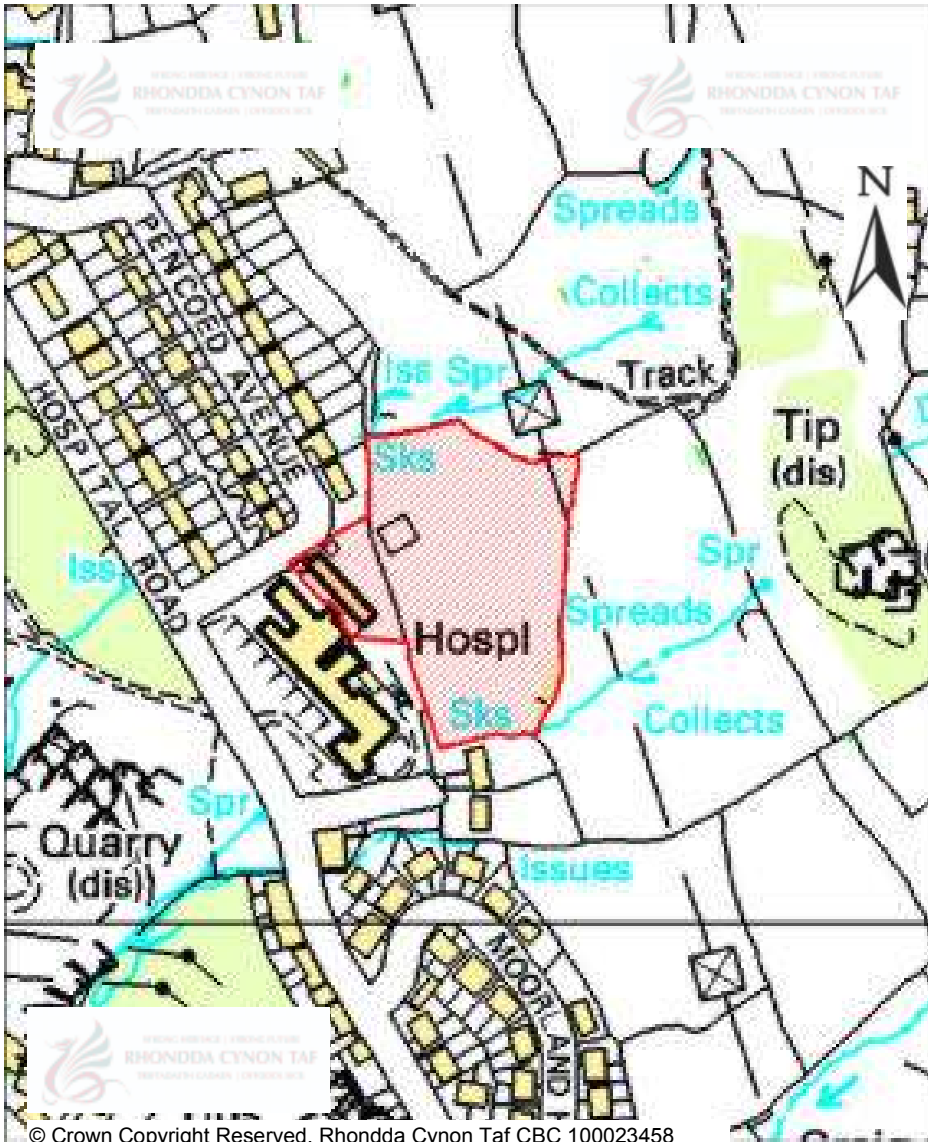

CANDIDATE SITES REGISTER

Site Number:	292
Site Name:	Land rear of Pontypridd and District Hospital
Proposal:	Residential development
Site Category:	Non-Strategic
Settlement:	Pontypridd
Site Area (Hect):	1.18

© Crown Copyright Reserved. Rhondda Cynon Taf CBC 100023458