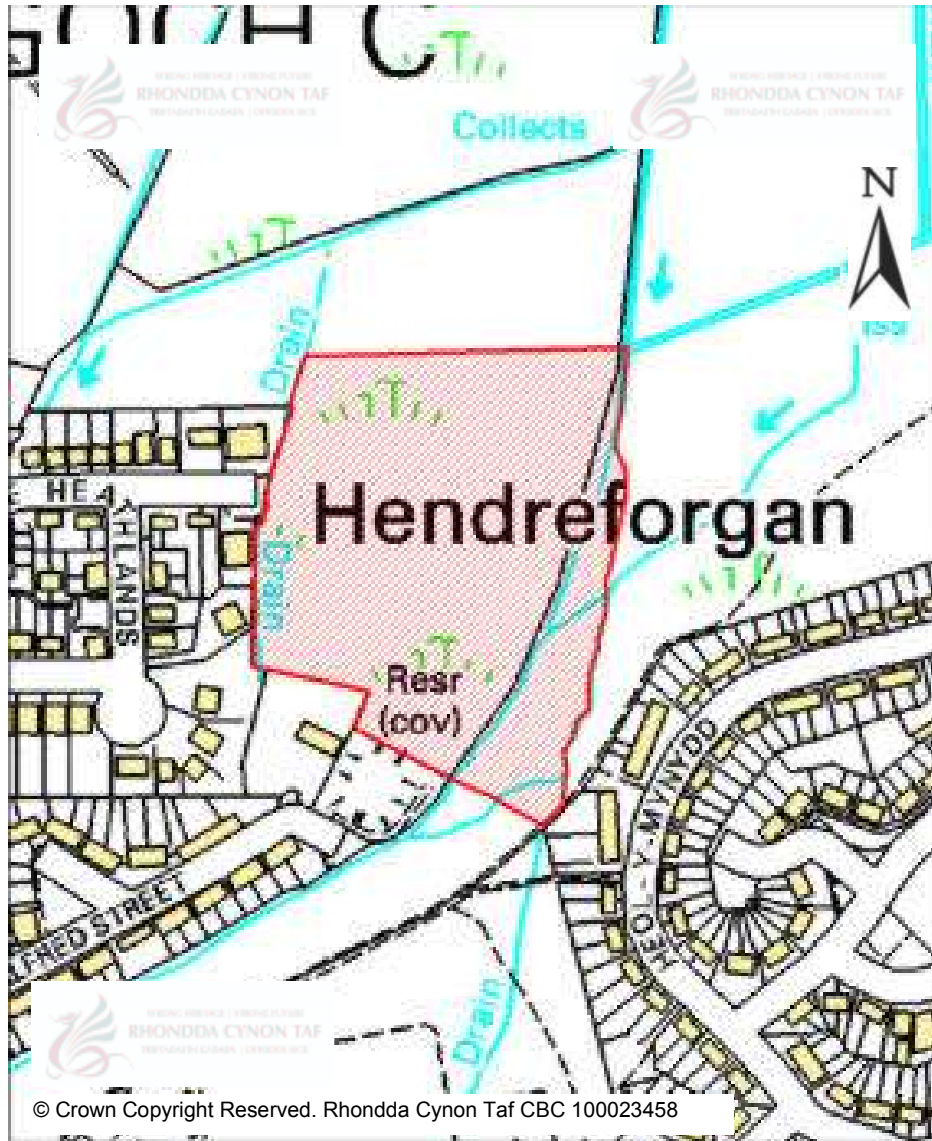

© Crown Copyright Reserved. Rhondda Cynon Taf CBC 100023458

CANDIDATE SITES REGISTER

Site Number: 424

Site Name: Trane Farm (Public)

Proposal:

Site Category: Non-Strategic

Settlement: Tonyrefail

Site Area (Hect): 1.74