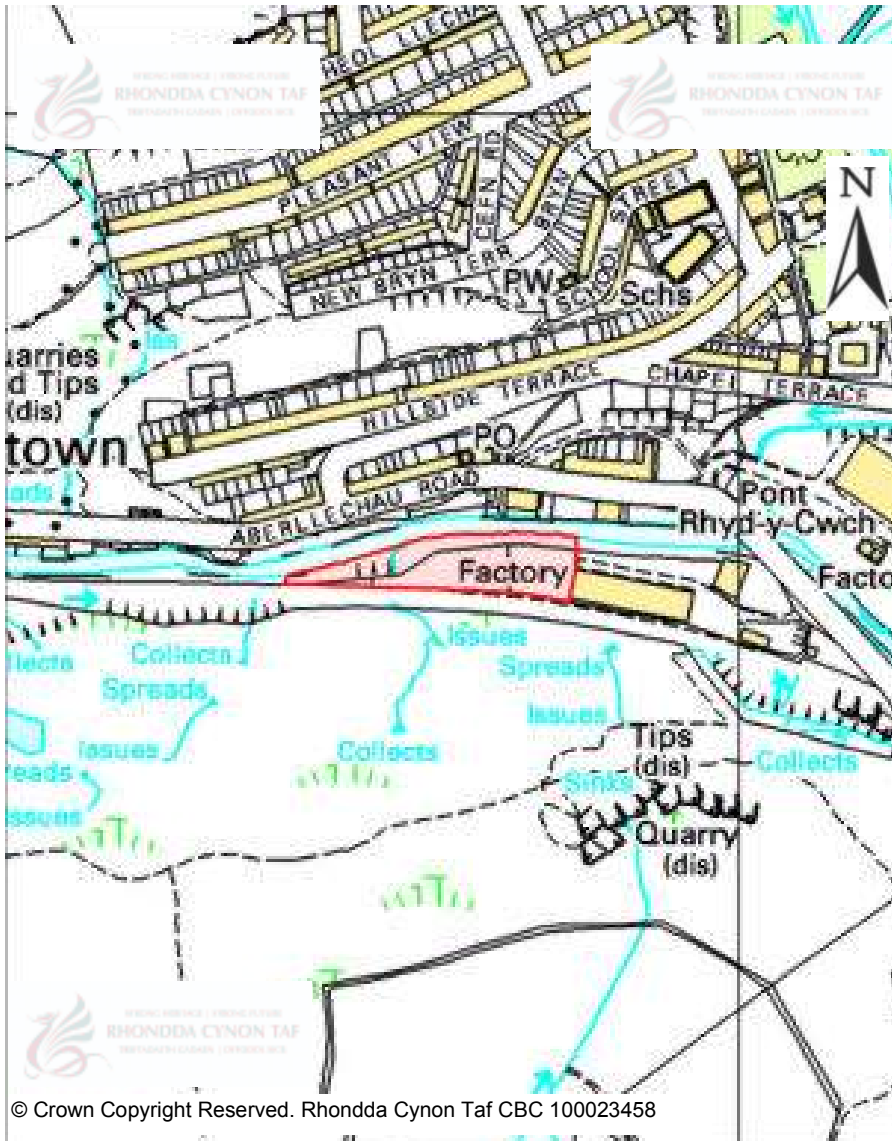

CANDIDATE SITES REGISTER

Site Number:	437
Site Name:	Butchers Arms
Proposal:	Residential development
Site Category:	Non-Strategic
Settlement:	Wattstown
Site Area (Hect):	0.5