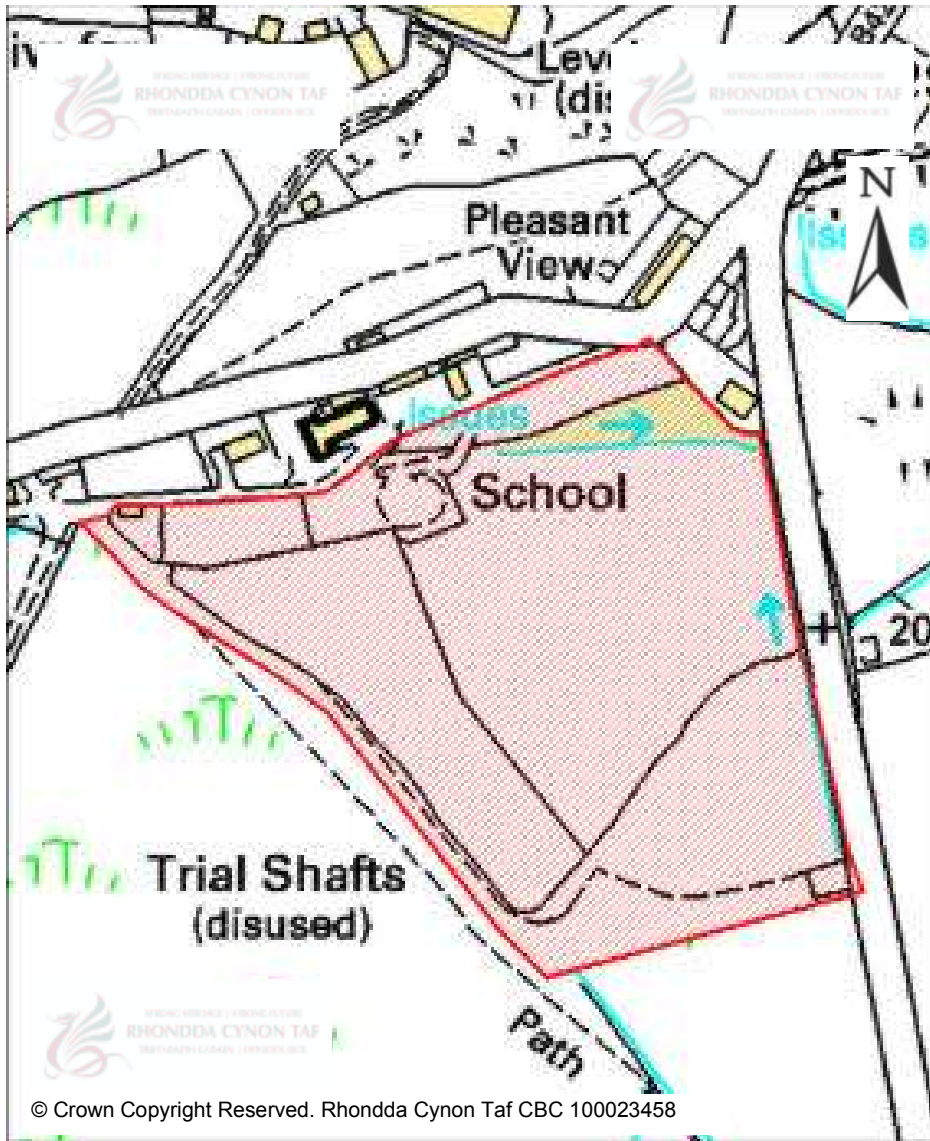

CANDIDATE SITES REGISTER

Site Number:	327
Site Name:	Land at House o'The Trees'
Proposal:	Residential development
Site Category:	Non-Strategic
Settlement:	Penrhiwfer
Site Area (Hect):	4.45

© Crown Copyright Reserved. Rhondda Cynon Taf CBC 100023458