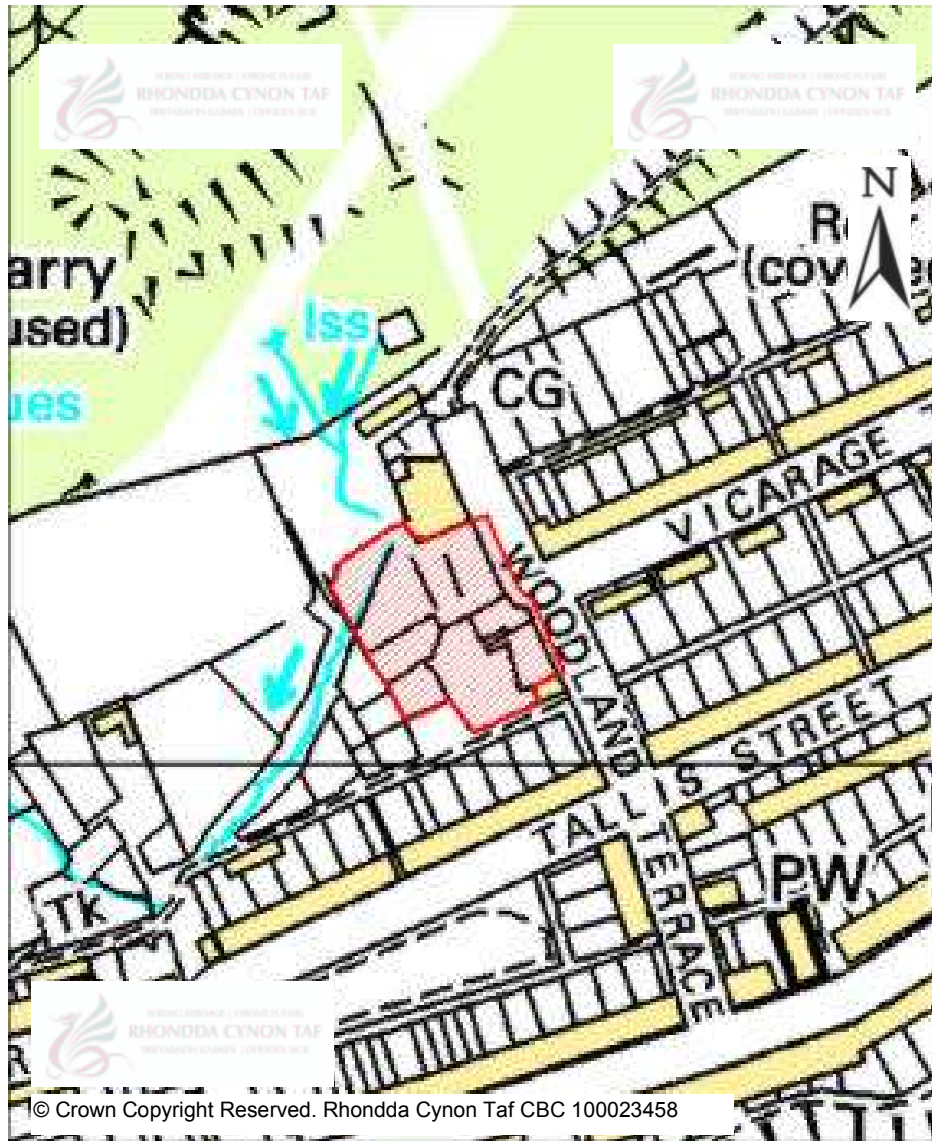

CANDIDATE SITES REGISTER

Site Number:	302
Site Name:	Land at Ger Y Coed, Vicarage Road
Proposal:	Residential development
Site Category:	Non-Strategic
Settlement:	Cwmparc
Site Area (Hect):	0.33