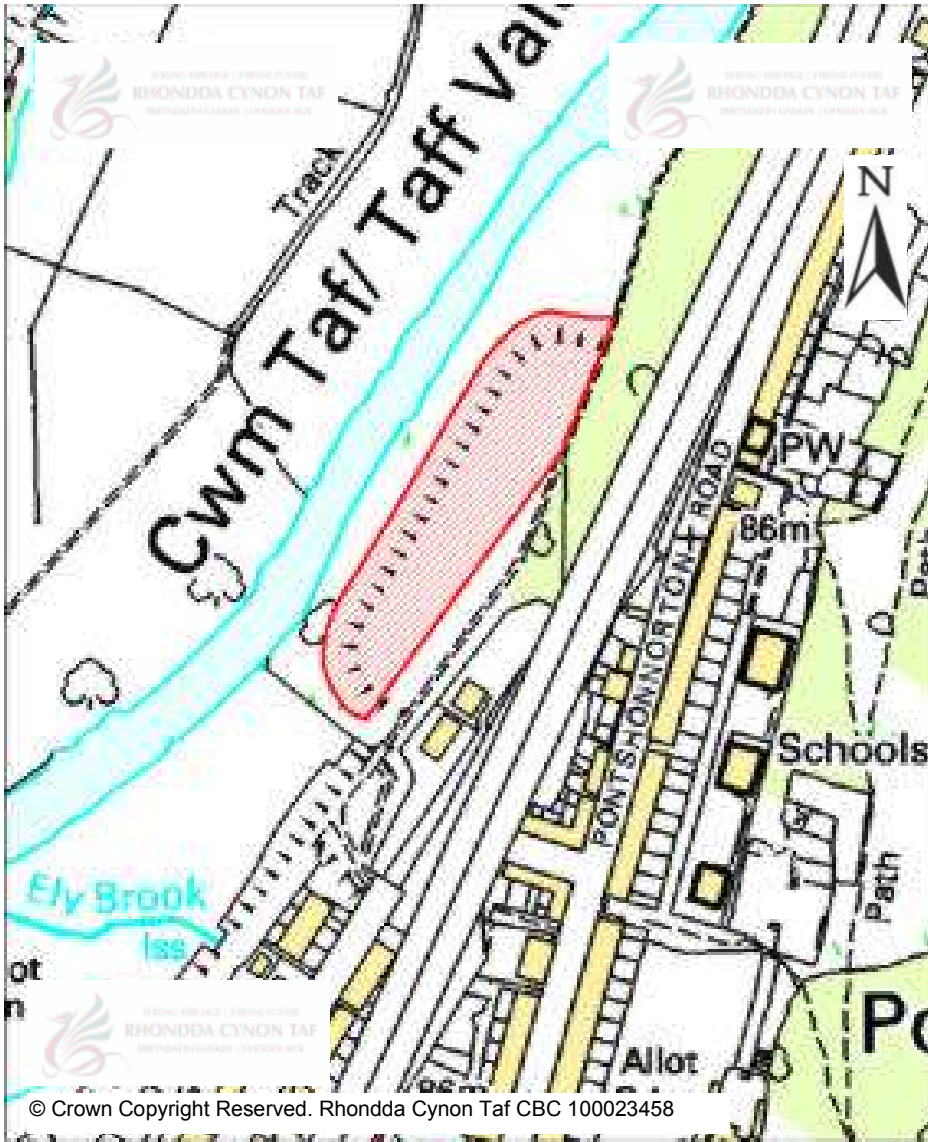

CANDIDATE SITES REGISTER

Site Number:	254
Site Name:	Fletchers Field, Cedpenmaen Road
Proposal:	Residential development
Site Category:	Non-Strategic
Settlement:	Pontypridd
Site Area (Hect):	1.01

© Crown Copyright Reserved. Rhondda Cynon Taf CBC 100023458