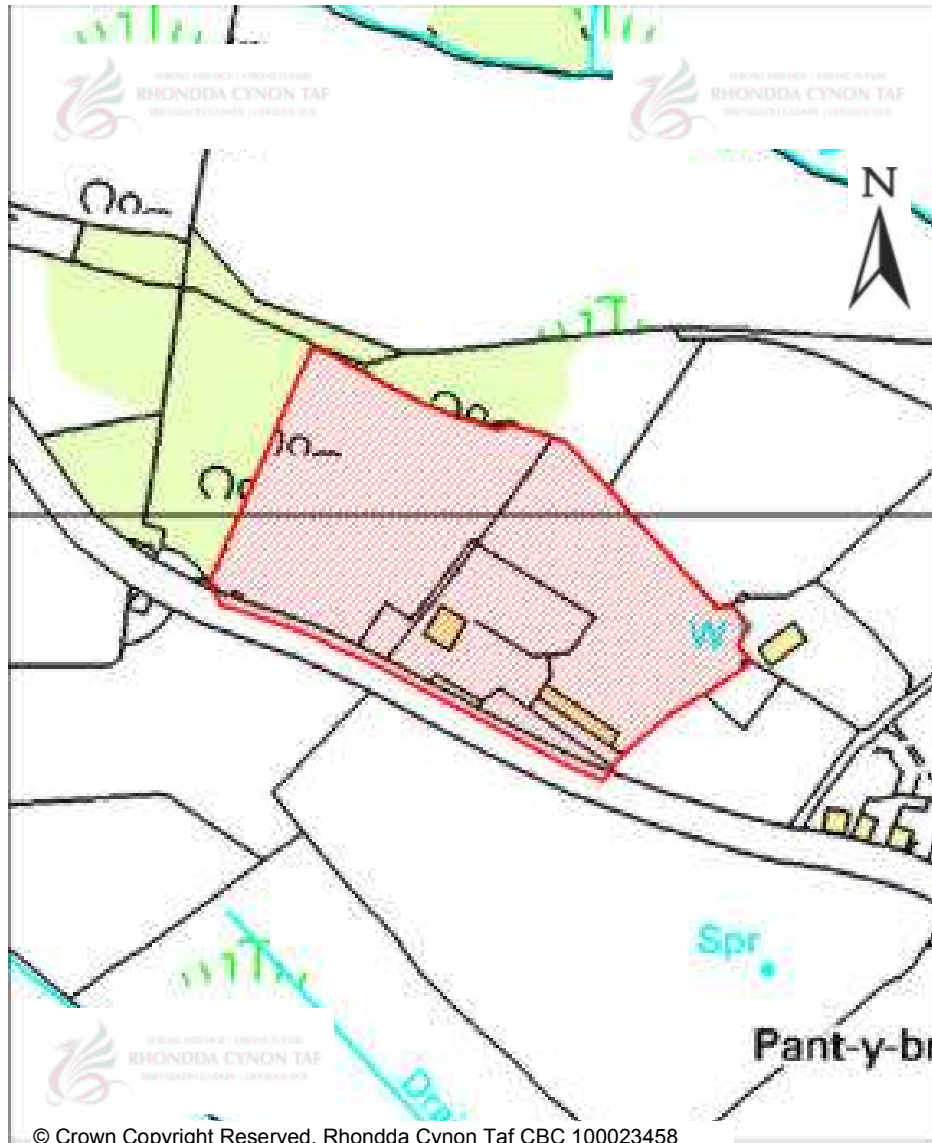

© Crown Copyright Reserved. Rhondda Cynon Taf CBC 100023458

Rhondda Cynon Taf Local Development Plan (2006-2021)

CANDIDATE SITES REGISTER

Site Number:	373
Site Name:	Land at Glyndale / Rhiwinder Fach, Pant y Brad
Proposal:	Residential development
Site Category:	Non-Strategic
Settlement:	Tonyrefail
Site Area (Hect):	2.54