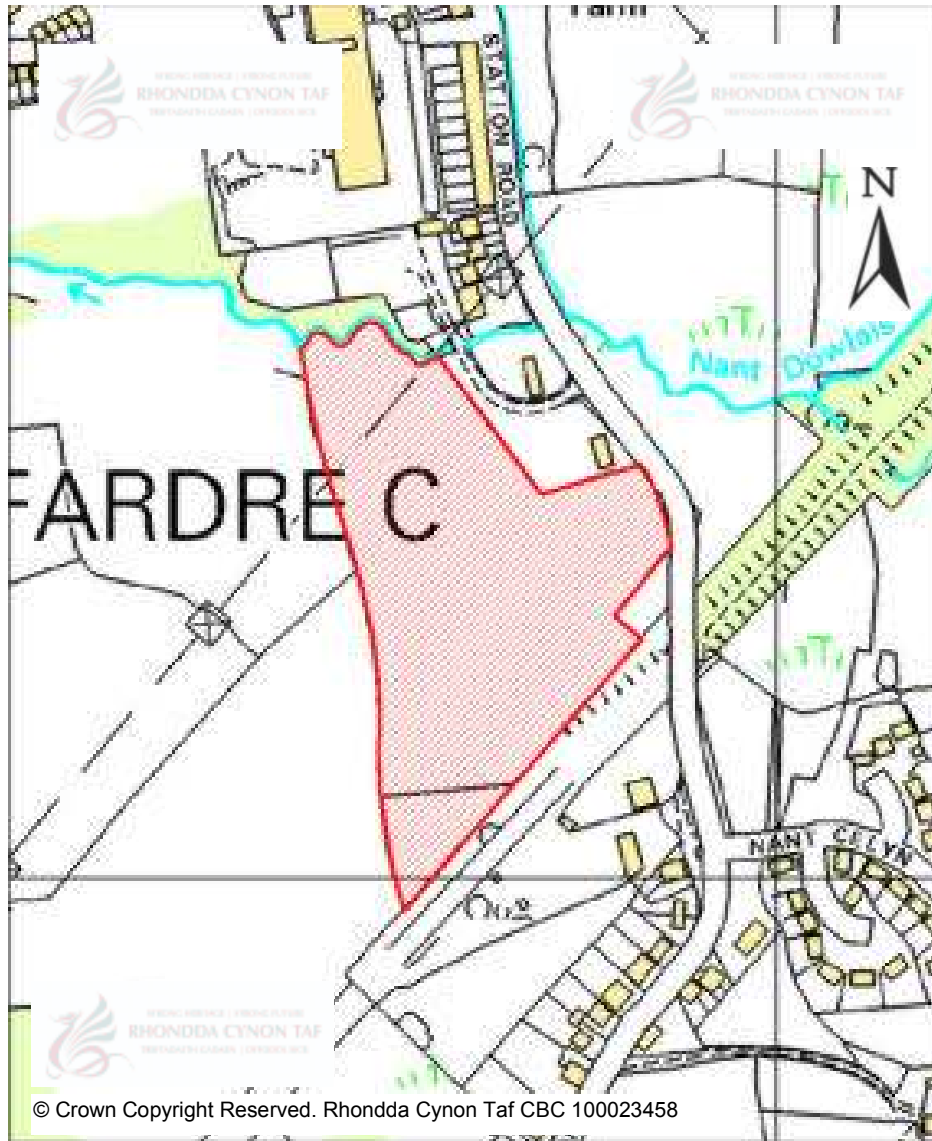

CANDIDATE SITES REGISTER

Site Number: 365

Site Name: Land off Station Road

Proposal: Residential development

Site Category: Non-Strategic

Settlement: Llantwit Fardre

Site Area (Hect): 4.08

© Crown Copyright Reserved. Rhondda Cynon Taf CBC 100023458