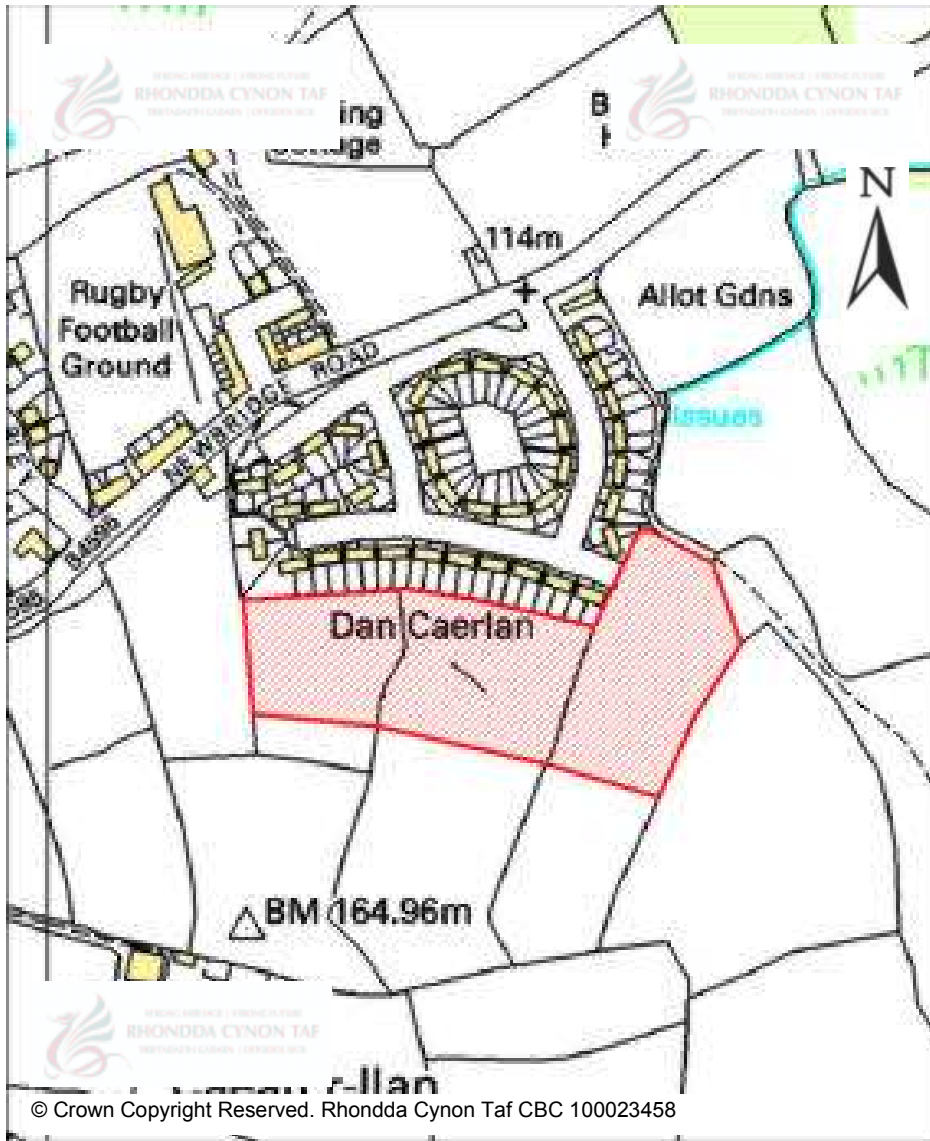

CANDIDATE SITES REGISTER

Site Number:	321
Site Name:	Site 2 at Dan Caerlan
Proposal:	Residential development
Site Category:	Non-Strategic
Settlement:	Llantrisant
Site Area (Hect):	2.27