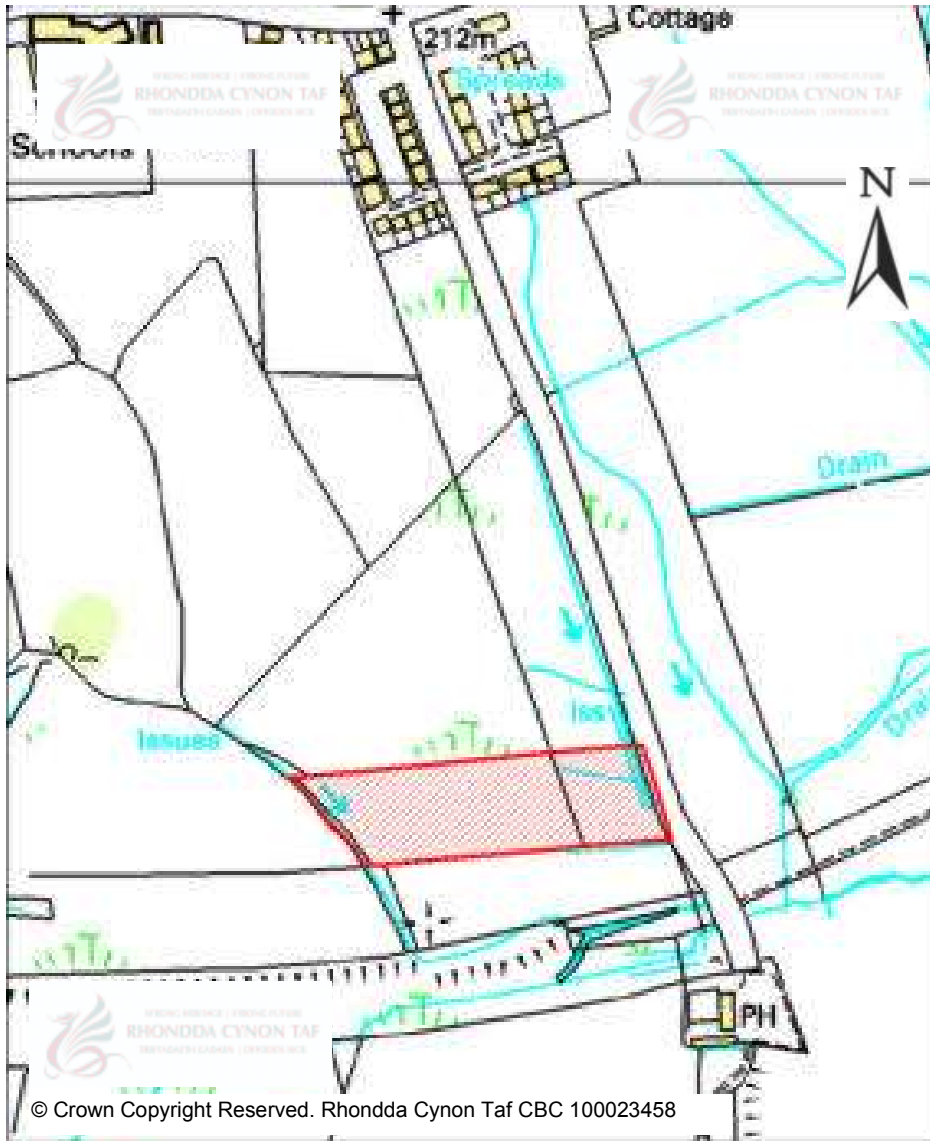

CANDIDATE SITES REGISTER

Site Number:	312
Site Name:	Site A, Land north of Griffin Inn
Proposal:	Small residential development
Site Category:	Non-Strategic
Settlement:	Tonyrefail
Site Area (Hect):	1.14