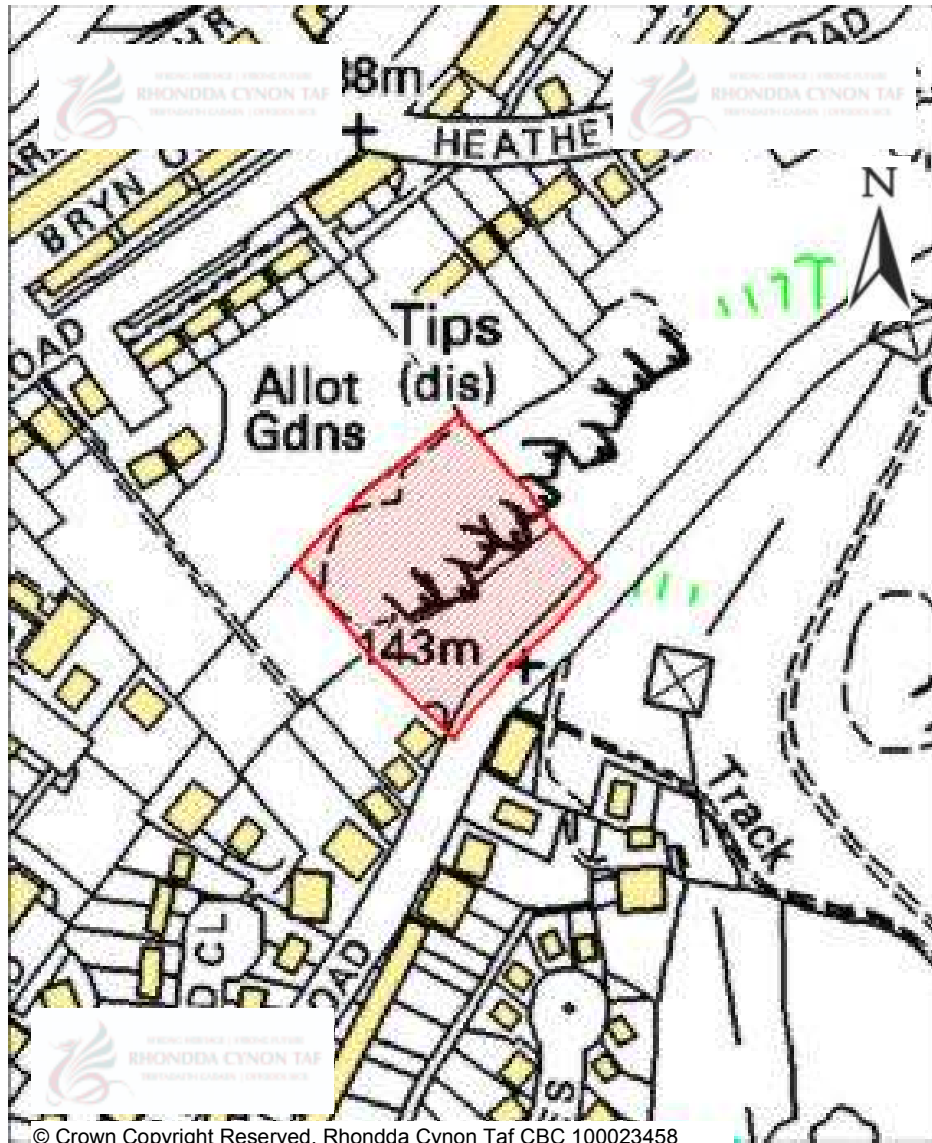

CANDIDATE SITES REGISTER

© Crown Copyright Reserved. Rhondda Cynon Taf CBC 100023458

Site Number:	392
Site Name:	Land opposite Pencerrig, The Common
Proposal:	Residential development
Site Category:	Non-Strategic
Settlement:	Pontypridd
Site Area (Hect):	0.6