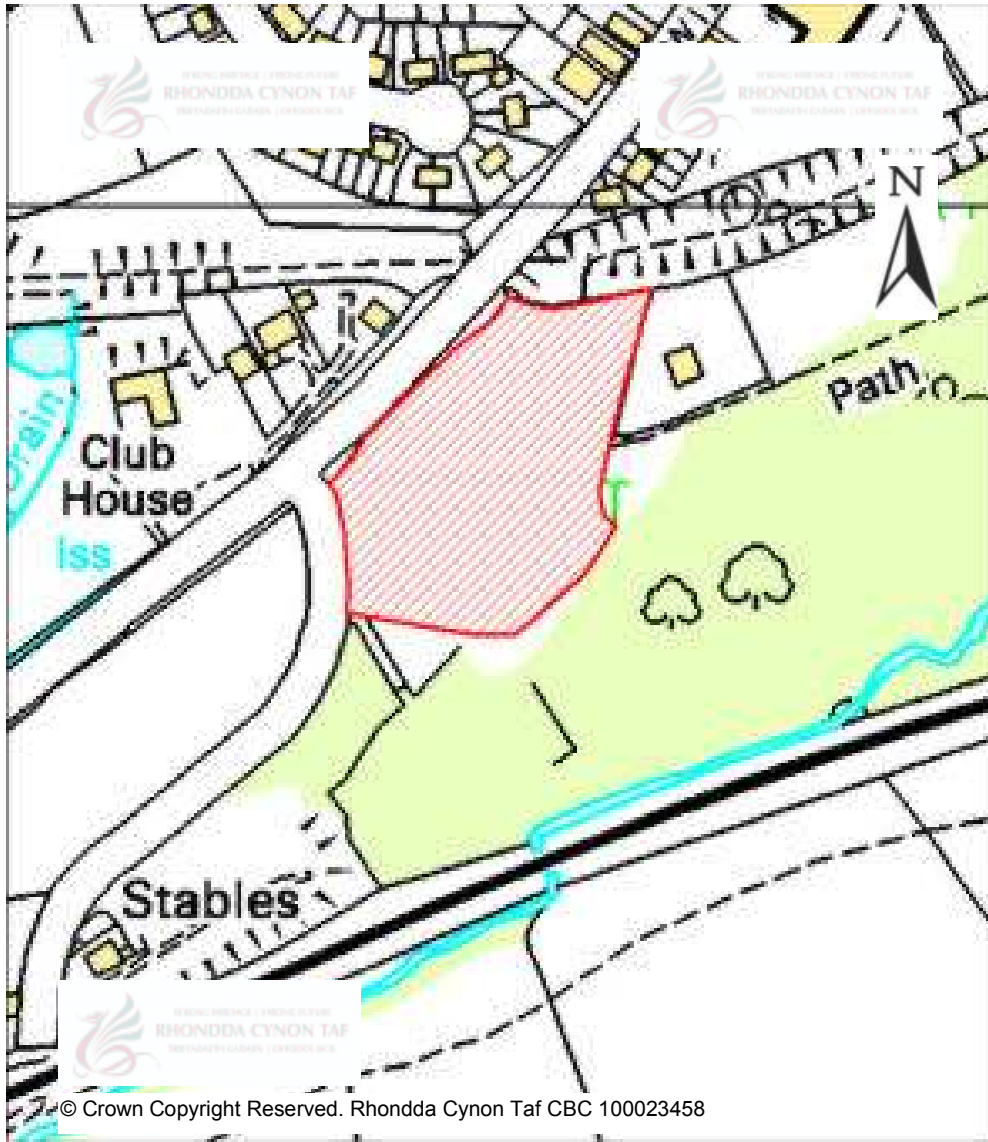

CANDIDATE SITES REGISTER

© Crown Copyright Reserved. Rhondda Cynon Taf CBC 100023458

Site Number:	377
Site Name:	Ystrad Barwig Isaf
Proposal:	Residential
Site Category:	Non-Strategic
Settlement:	Llantwit Fardre
Site Area (Hect):	34.51