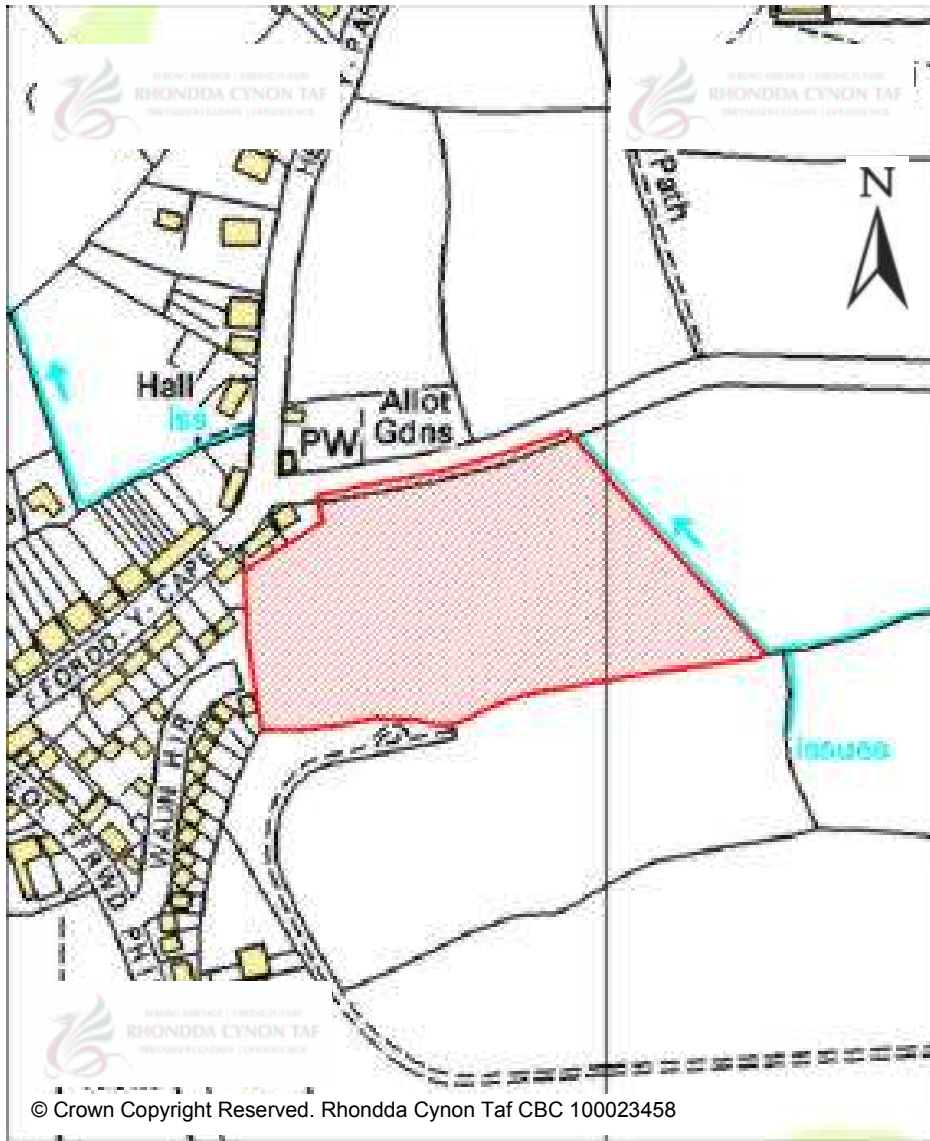

CANDIDATE SITES REGISTER

Site Number:	340
Site Name:	Land adjacent to Waun Hir
Proposal:	Residential development
Site Category:	Non-Strategic
Settlement:	Efail Isaf
Site Area (Hect):	2.78

© Crown Copyright Reserved. Rhondda Cynon Taf CBC 100023458