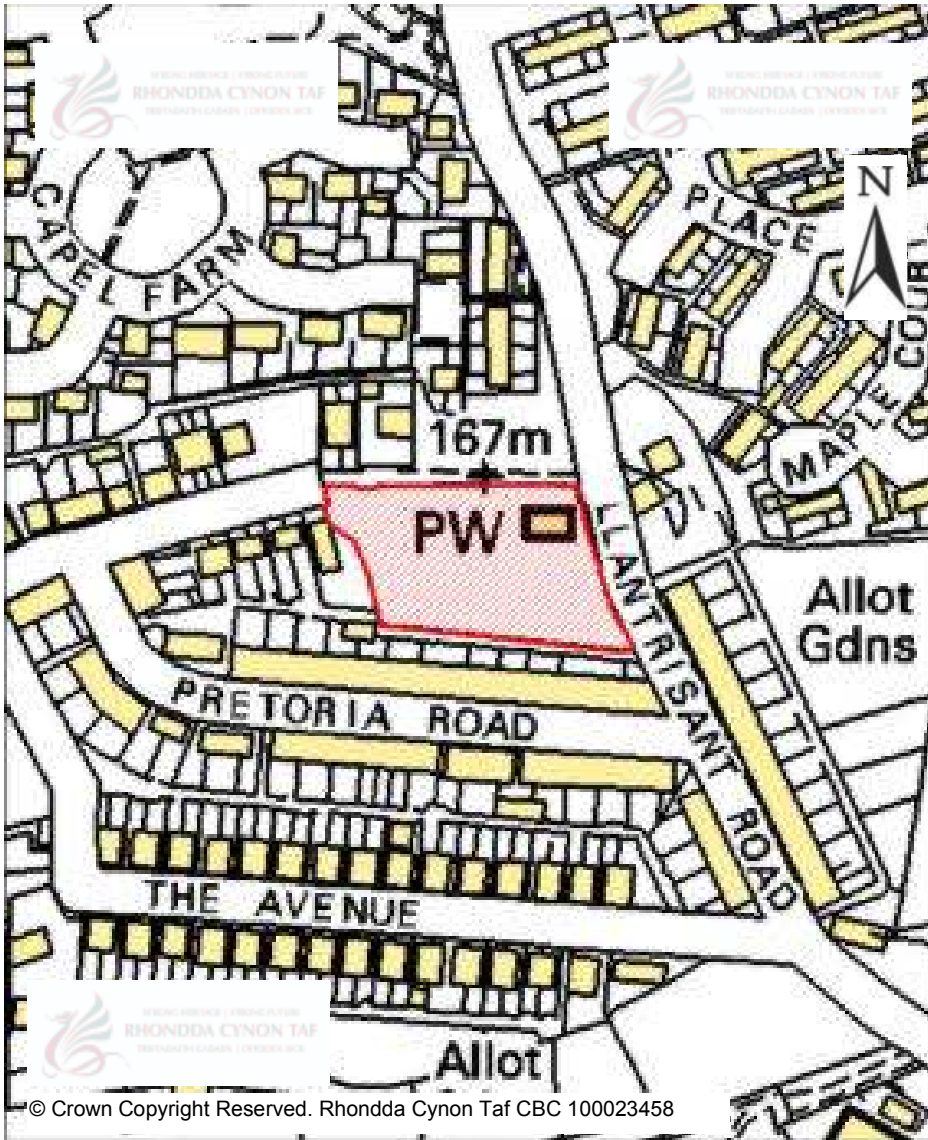

CANDIDATE SITES REGISTER

<i>Site Number:</i>	423
<i>Site Name:</i>	St John the Baptist Church
<i>Proposal:</i>	Residential development
<i>Site Category:</i>	Non-Strategic
<i>Settlement:</i>	Tonyrefail
<i>Site Area (Hect):</i>	0.46

© Crown Copyright Reserved. Rhondda Cynon Taf CBC 100023458