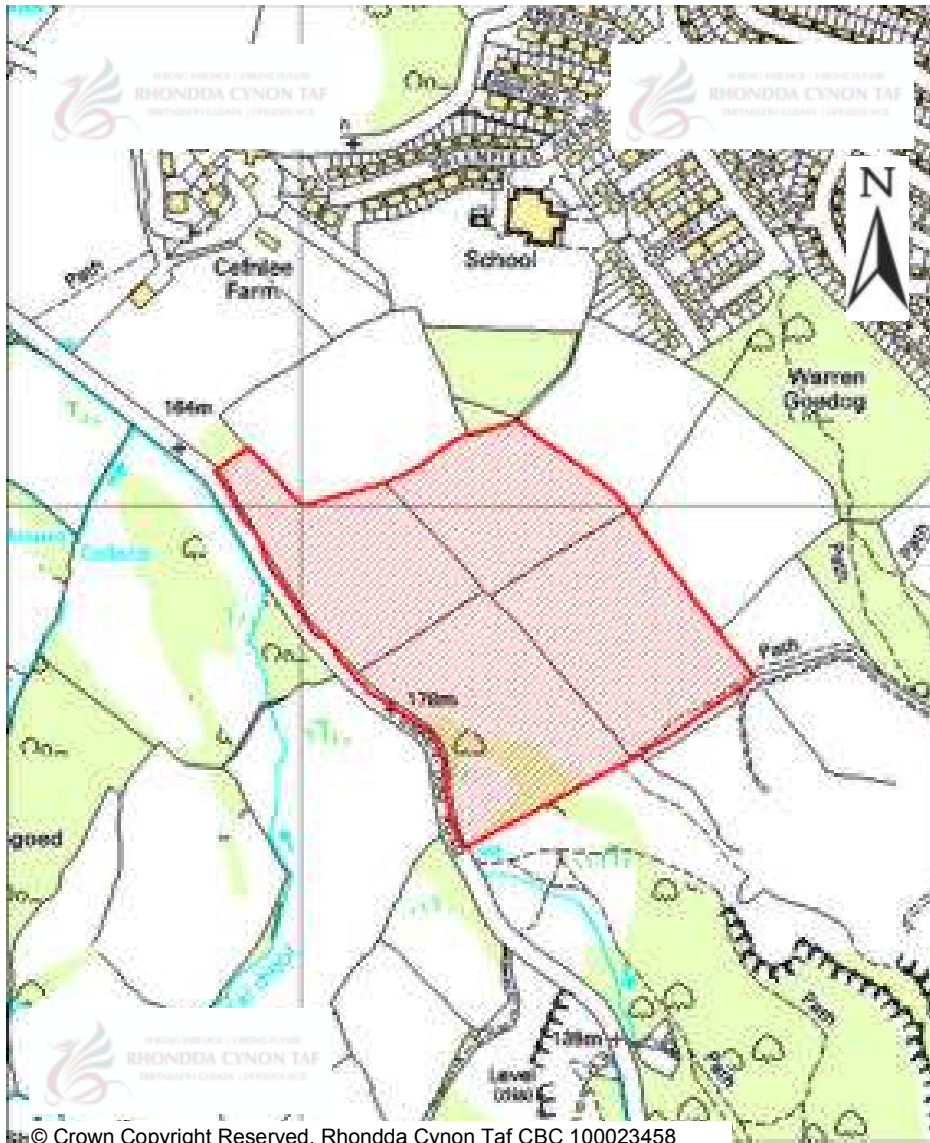

CANDIDATE SITES REGISTER

Site Number:	410
Site Name:	Hendy Quarry
Proposal:	Residential development
Site Category:	Non-Strategic
Settlement:	Miskin
Site Area (Hect):	22.05

CANDIDATE SITES REGISTER

Site Number:	411
Site Name:	Land adjacent to Graig-yr-hesg Quarry
Proposal:	Quarry extension
Site Category:	Non-Strategic
Settlement:	Glyncoch
Site Area (Hect):	9.1