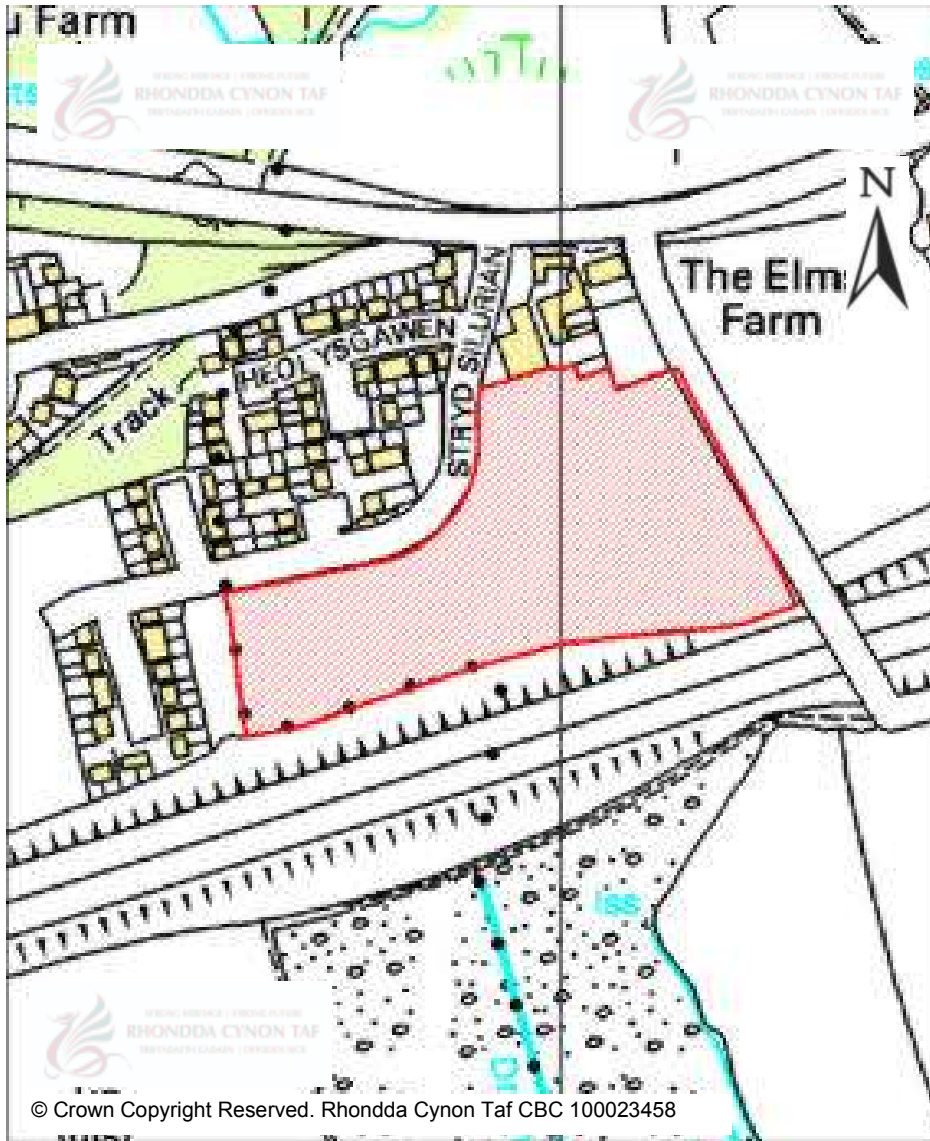

CANDIDATE SITES REGISTER

Site Number:	268
Site Name:	Elms Farm
Proposal:	Residential development
Site Category:	Non-Strategic
Settlement:	Llanharry
Site Area (Hect):	2.3