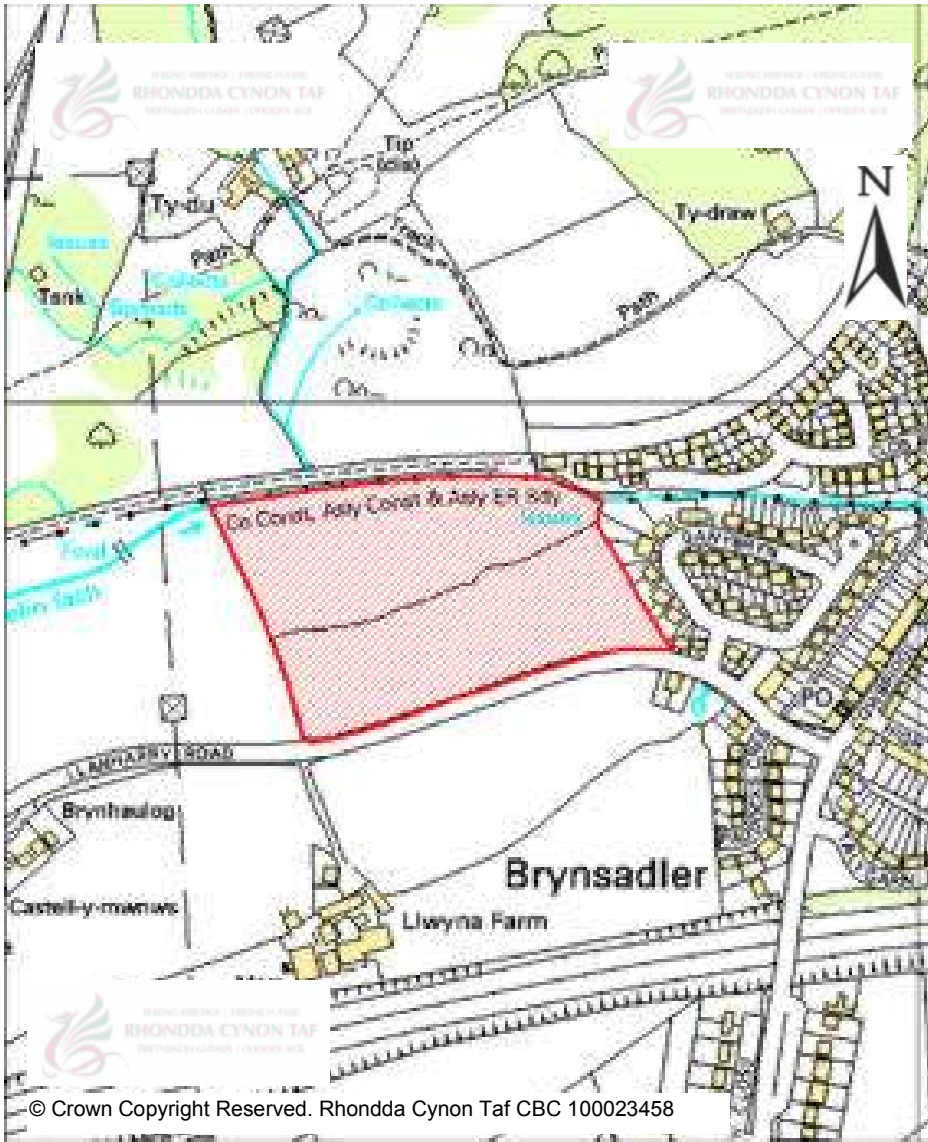

CANDIDATE SITES REGISTER

Site Number:	295
Site Name:	Land North of Llanharry Road
Proposal:	Residential development
Site Category:	Non-Strategic
Settlement:	Brynsadler
Site Area (Hect):	5.34