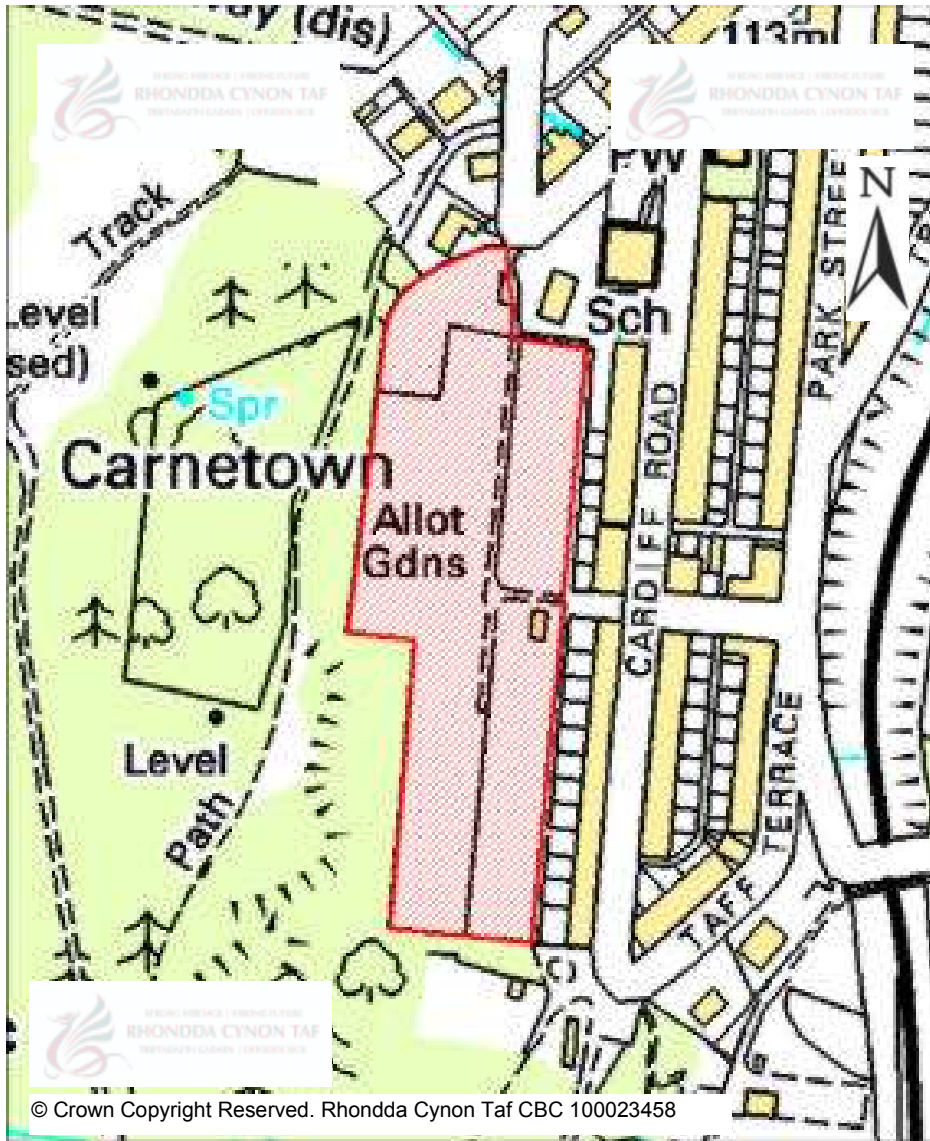

CANDIDATE SITES REGISTER

Site Number: 391

Site Name: Land at Carnetown

Proposal: Residential development

Site Category: Non-Strategic

Settlement: Abercynon

Site Area (Hect): 1.84

© Crown Copyright Reserved. Rhondda Cynon Taf CBC 100023458