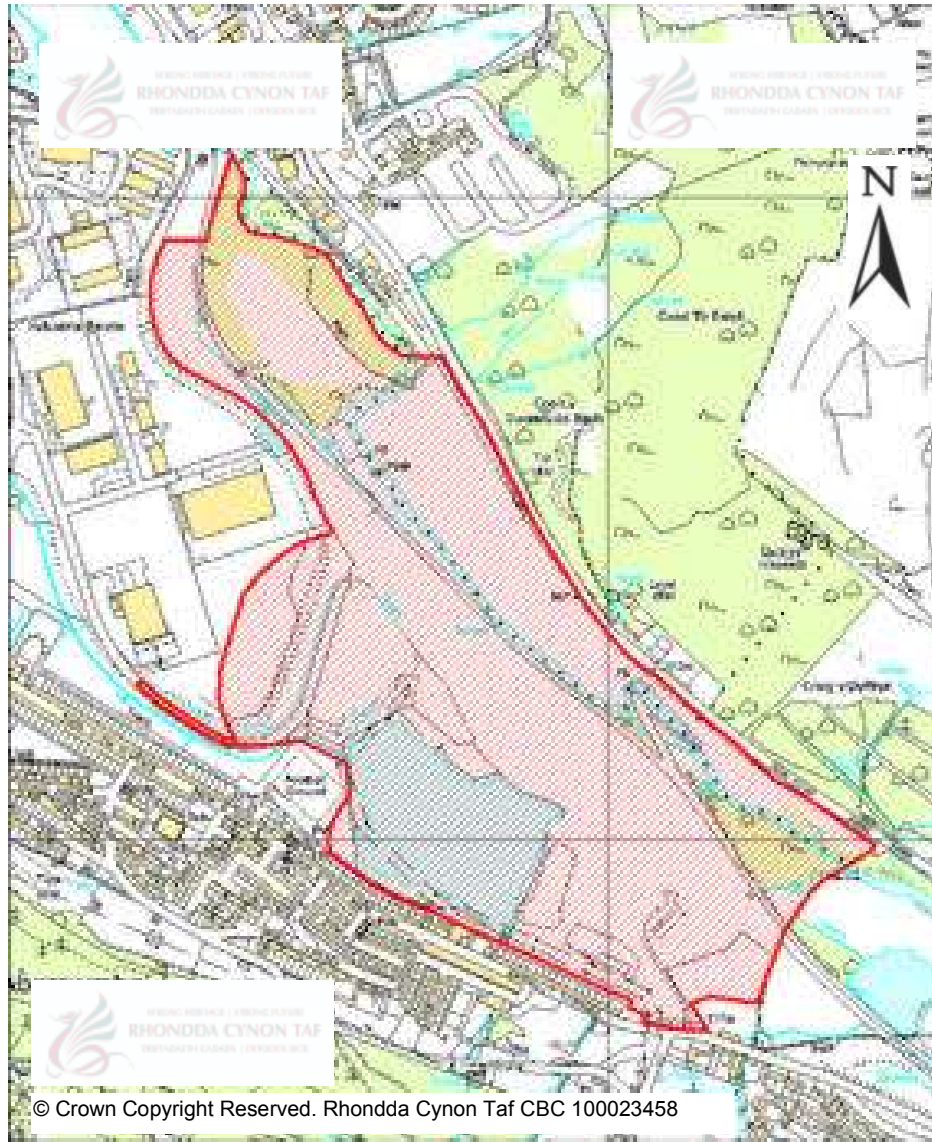

CANDIDATE SITES REGISTER

Site Number:	442
Site Name:	Land at Travellers Rest
Proposal:	Residential development
Site Category:	Non-Strategic
Settlement:	Abercynon
Site Area (Hect):	0.92

CANDIDATE SITES REGISTER