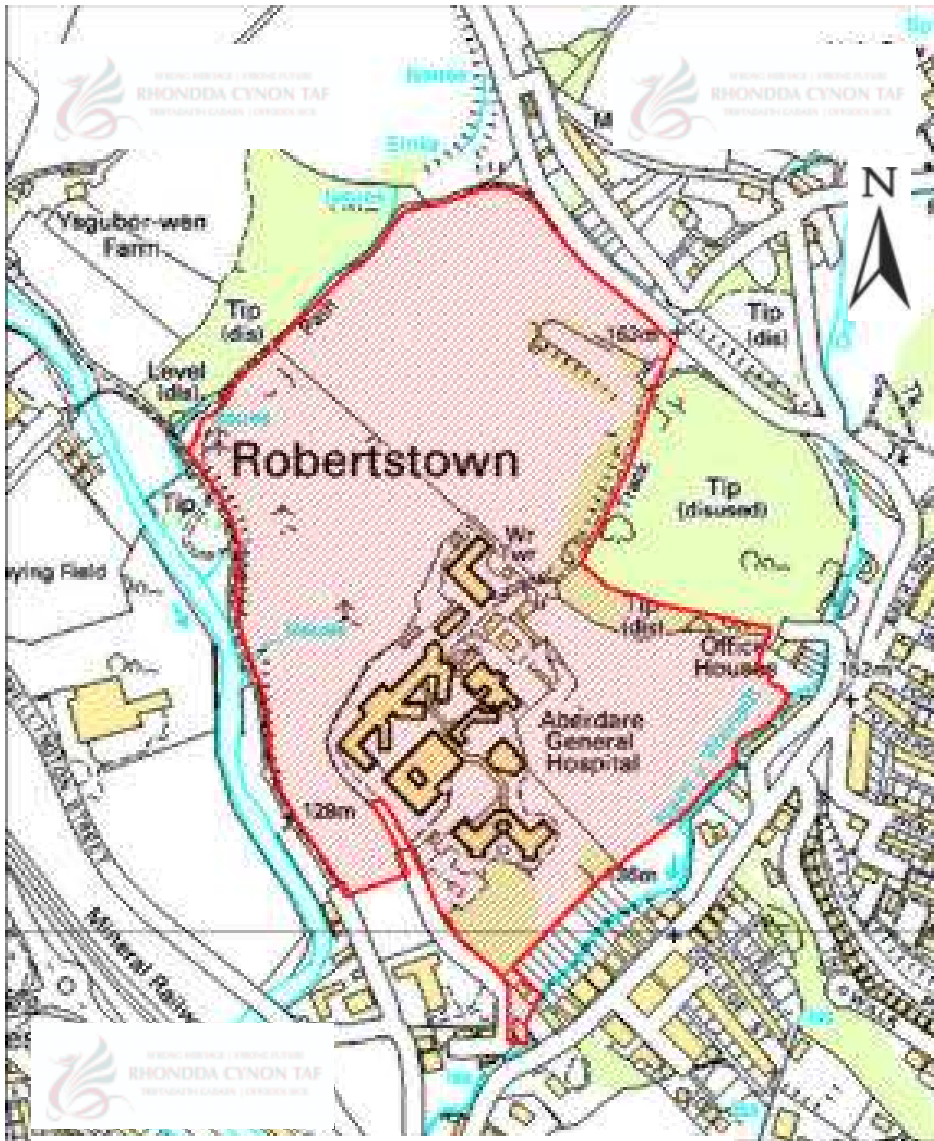

Site Number:	274
Site Name:	Land south of Hirwaun road
Proposal:	Residential or Employment
Site Category:	Non-Strategic
Settlement:	Penywaun
Site Area (Hect):	0.8

CANDIDATE SITES REGISTER

© Crown Copyright Reserved. Rhondda Cynon Taf CBC 100023458