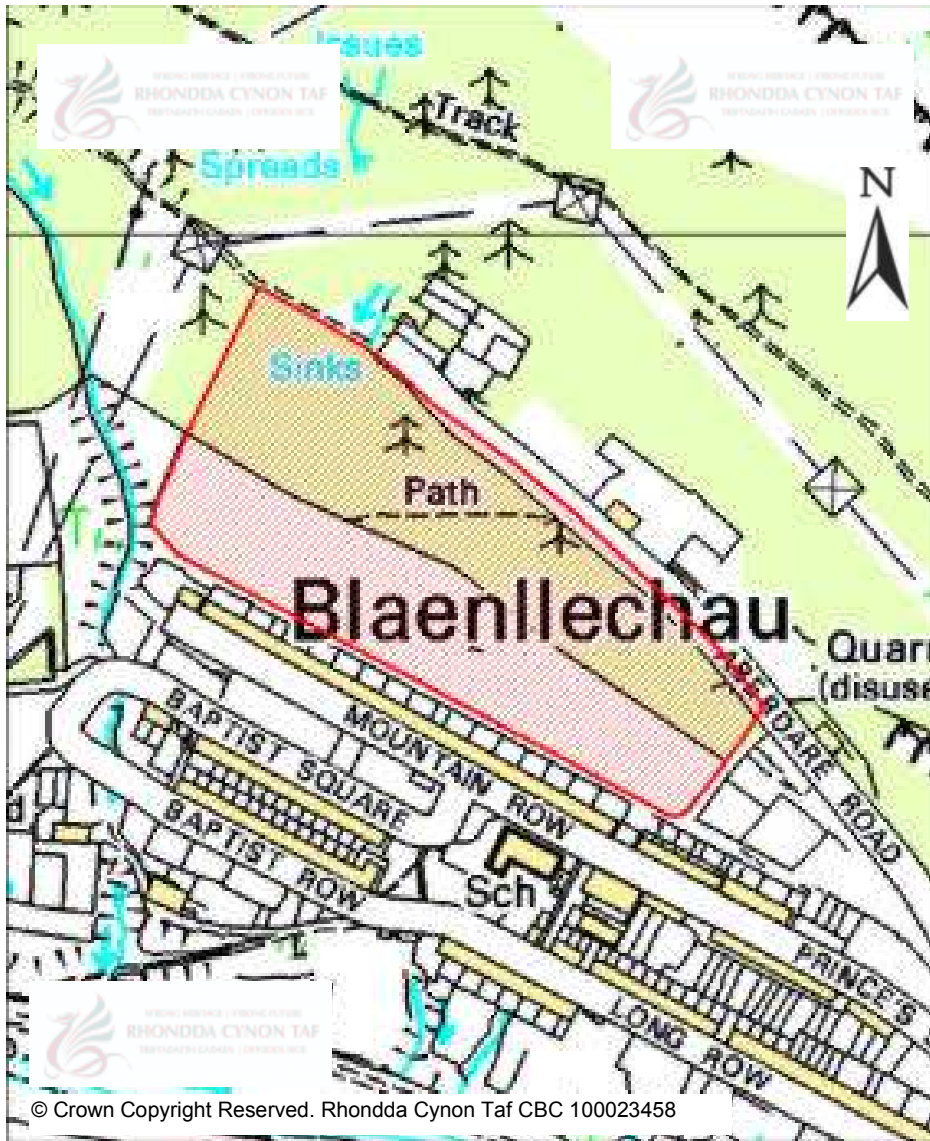

CANDIDATE SITES REGISTER

Site Number:	390
Site Name:	Land off Aberdare Road
Proposal:	Residential development
Site Category:	Non-Strategic
Settlement:	Blaenllechau
Site Area (Hect):	3.16