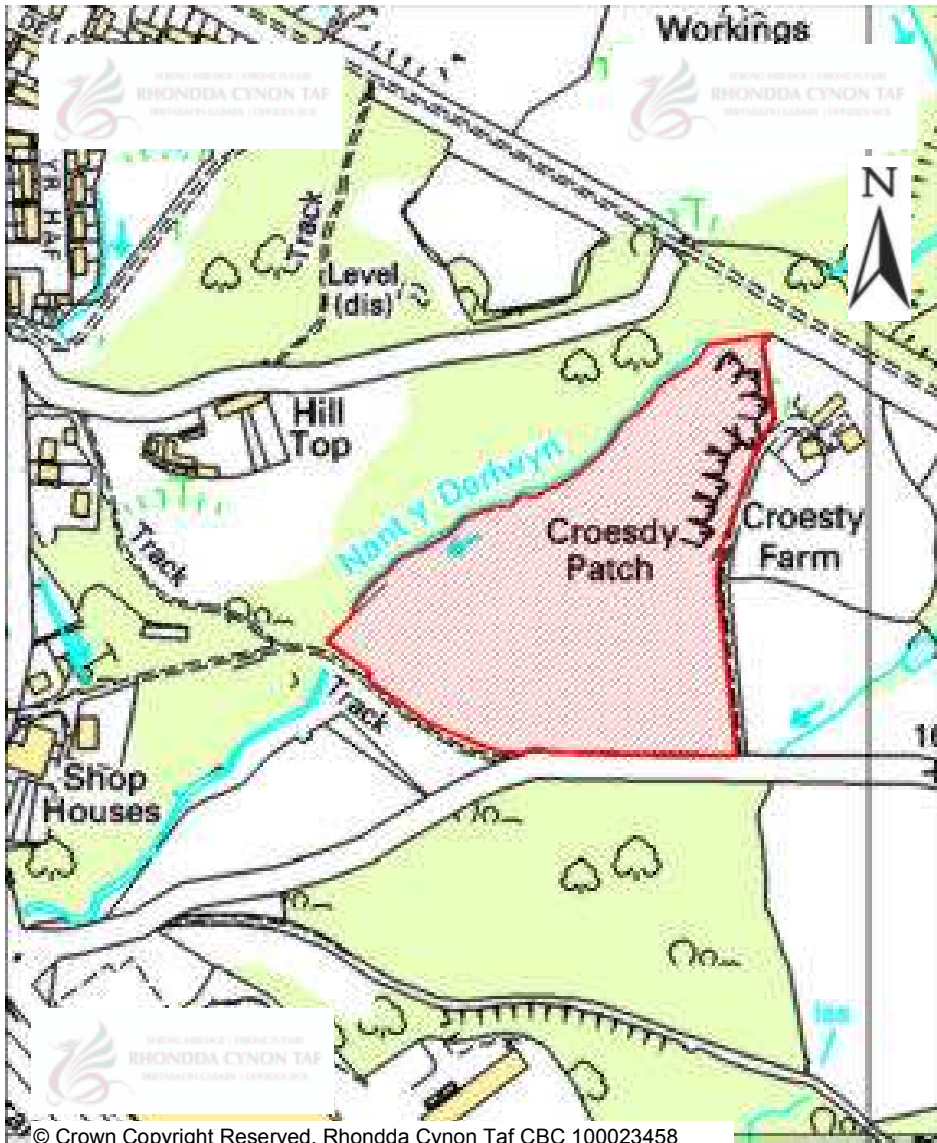

CANDIDATE SITES REGISTER

Site Number:	368
Site Name:	Site adjacent to Croesdy Farm, Llwydcoed Road
Proposal:	Residential development
Site Category:	Non-Strategic
Settlement:	Llwydcoed
Site Area (Hect):	3.46