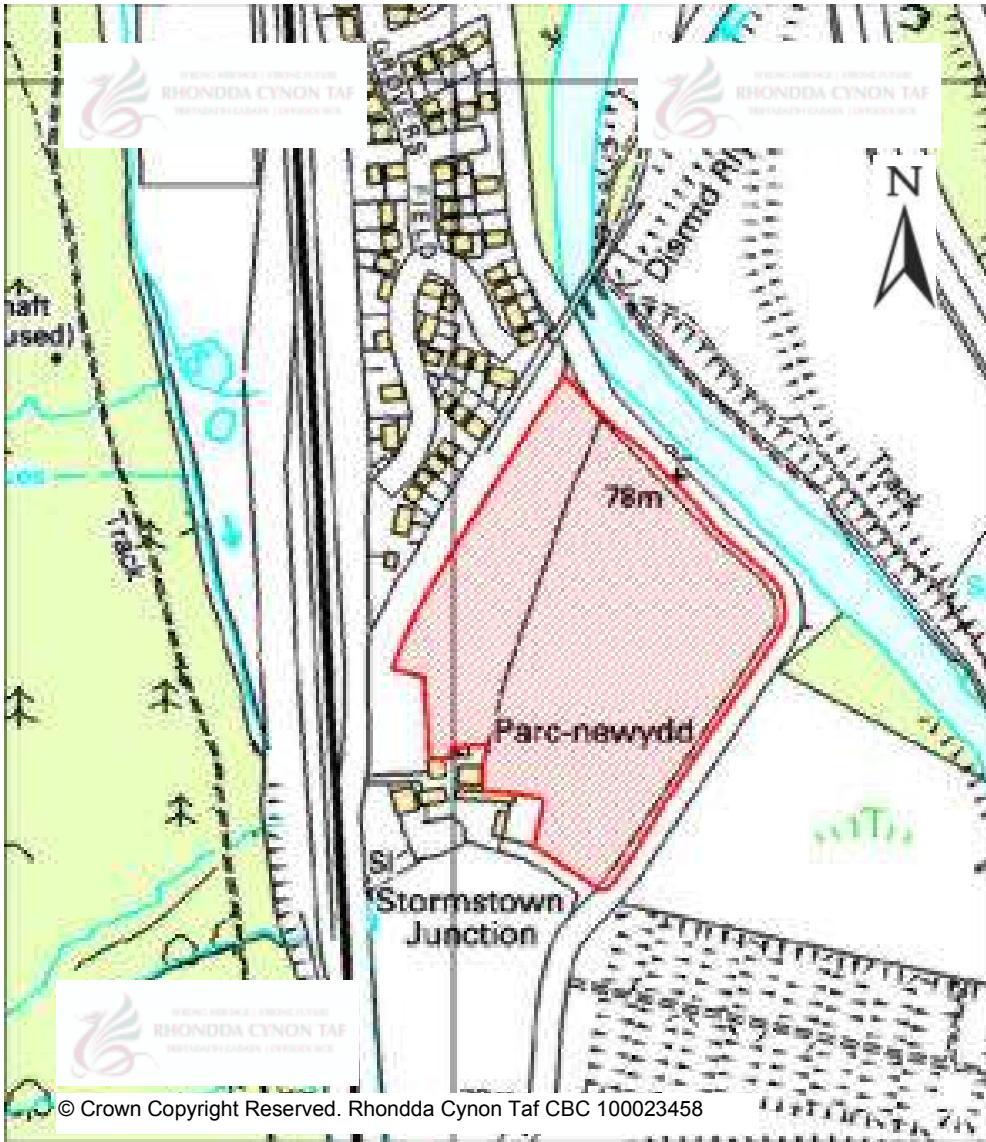

CANDIDATE SITES REGISTER

© Crown Copyright Reserved. Rhondda Cynon Taf CBC 100023458

Site Number:	382
Site Name:	Land south of Grovers Field
Proposal:	Residential development
Site Category:	Non-Strategic
Settlement:	Abercynon
Site Area (Hect):	3.96