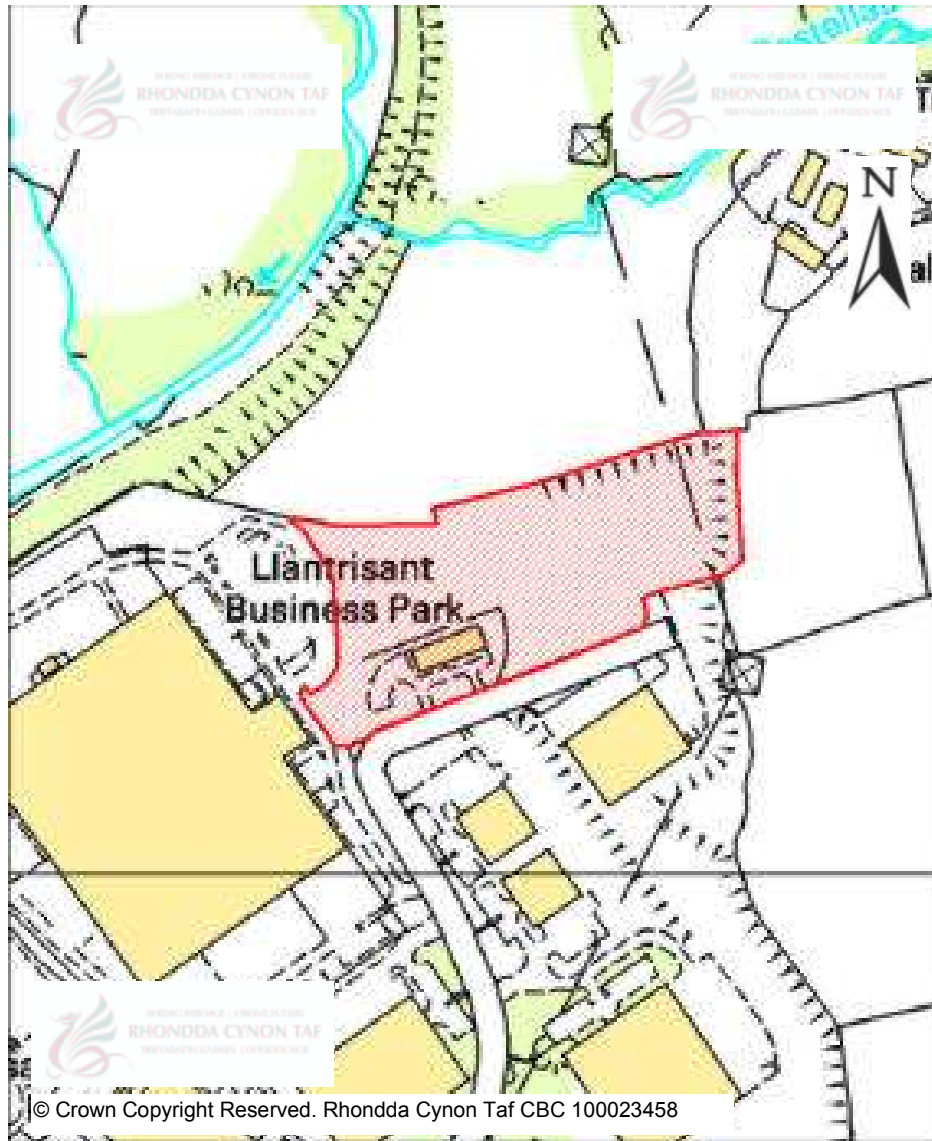

© Crown Copyright Reserved. Rhondda Cynon Taf CBC 100023458

CANDIDATE SITES REGISTER

© Crown Copyright Reserved. Rhondda Cynon Taf CBC 100023458

Site Number:	446
Site Name:	North of Fifth Avenue Hirwaun Industrial Estate
Proposal:	Residential development
Site Category:	Non-Strategic
Settlement:	Hirwaun
Site Area (Hect):	4.17