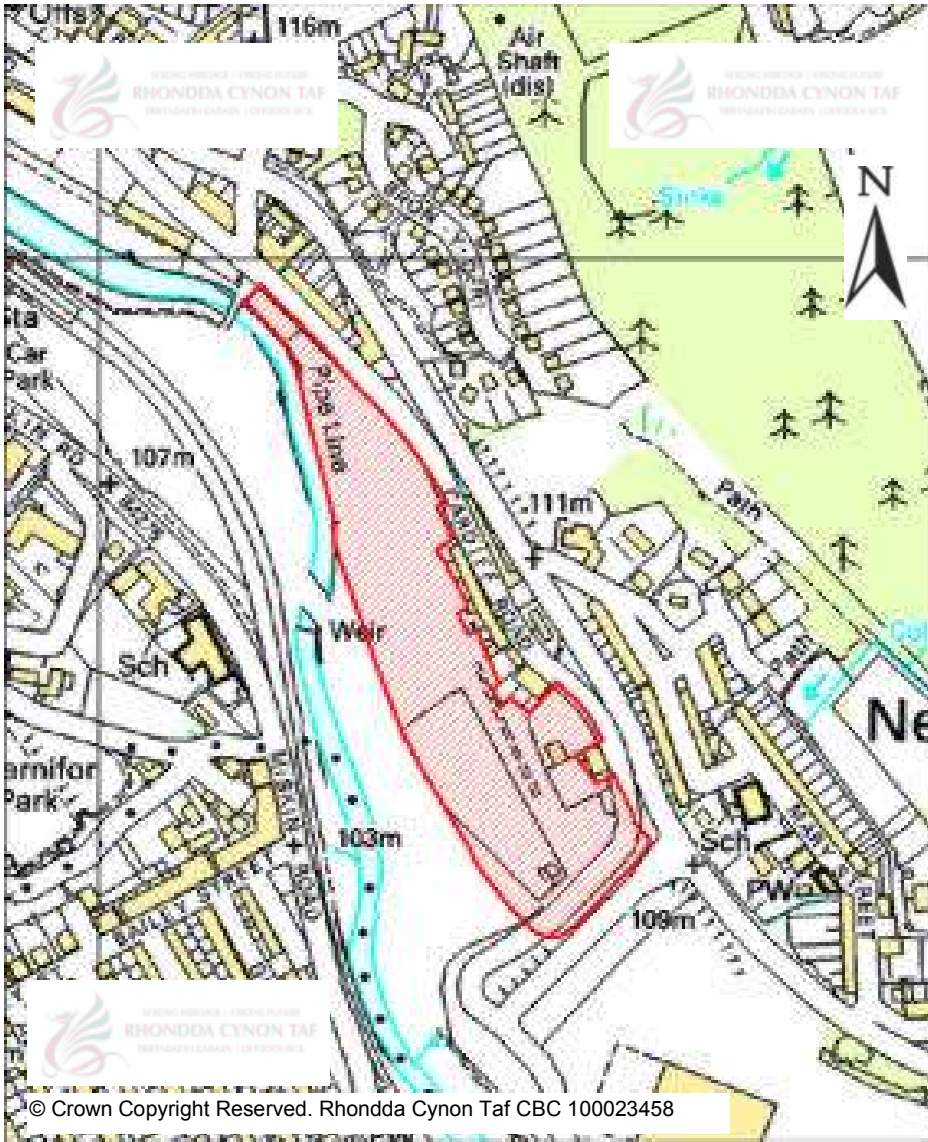

CANDIDATE SITES REGISTER

Site Number: 420

Site Name: Northen Cwm Cynon

Proposal: Not yet determined

Site Category: Non-Strategic

Settlement: Mountain Ash

Site Area (Hect): 3.22