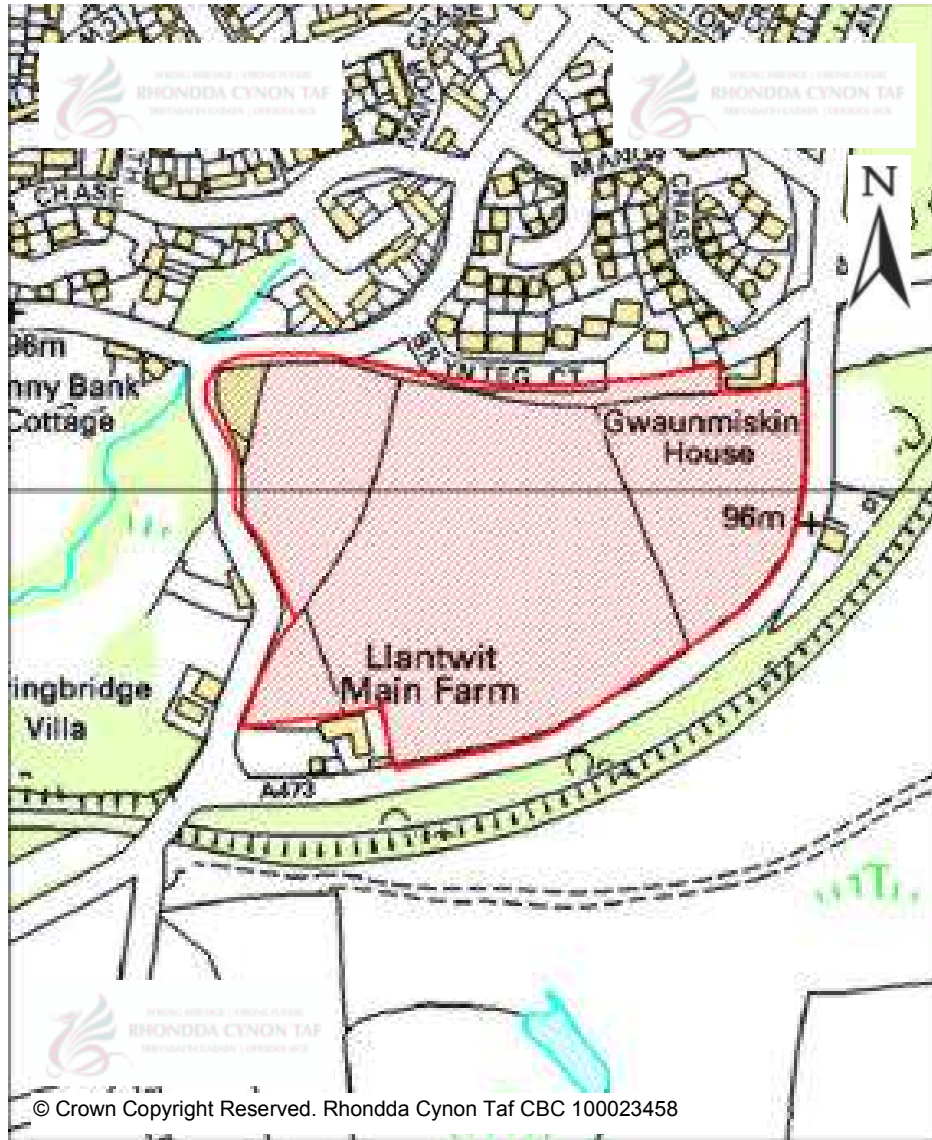

CANDIDATE SITES REGISTER

© Crown Copyright Reserved. Rhondda Cynon Taf CBC 100023458

Site Number:	326
Site Name:	Land south of Brynteg Court
Proposal:	Residential development
Site Category:	Non-Strategic
Settlement:	Beddau
Site Area (Hect):	5.56