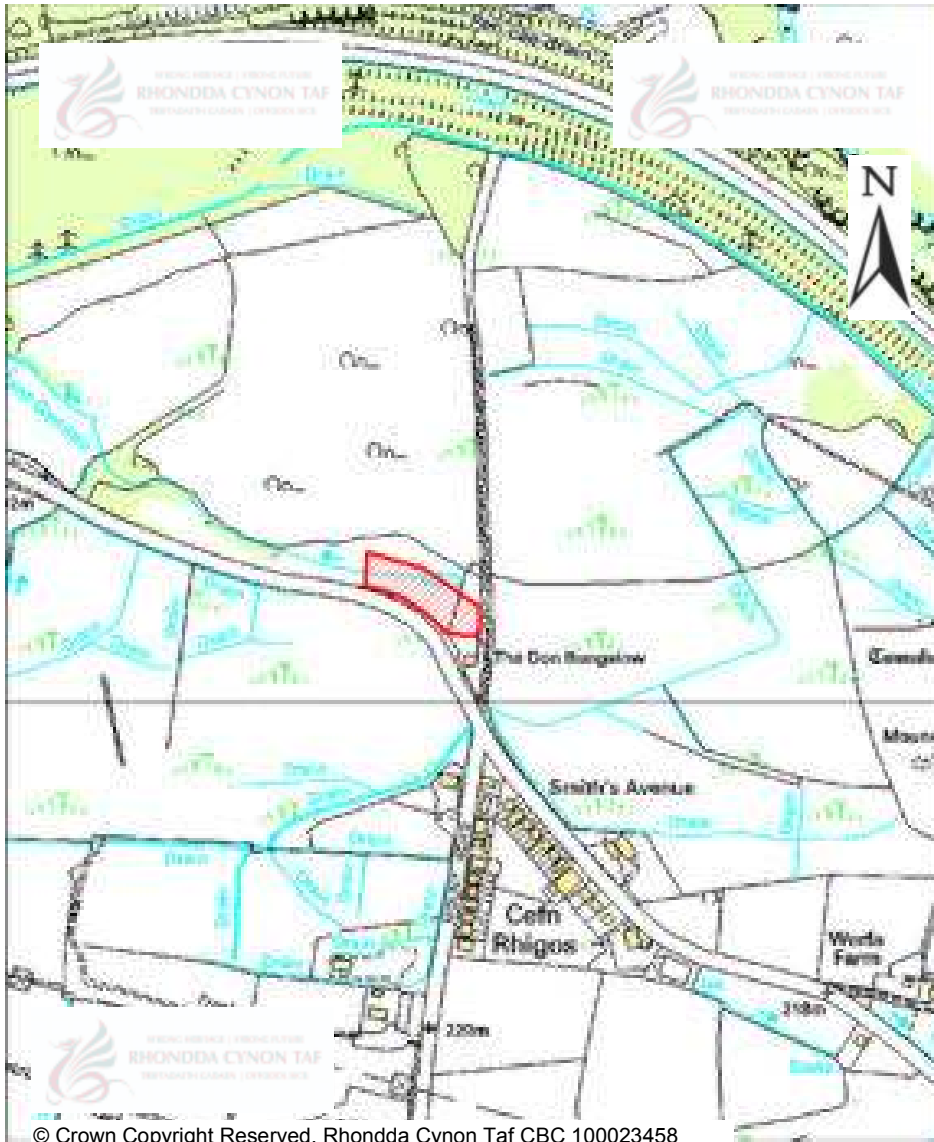

CANDIDATE SITES REGISTER

Site Number:	407
Site Name:	Land near junction of Smith's Avenue and Mount Road
Proposal:	Residential development
Site Category:	Non-Strategic
Settlement:	Cefn Rhigos
Site Area (Hect):	0.45