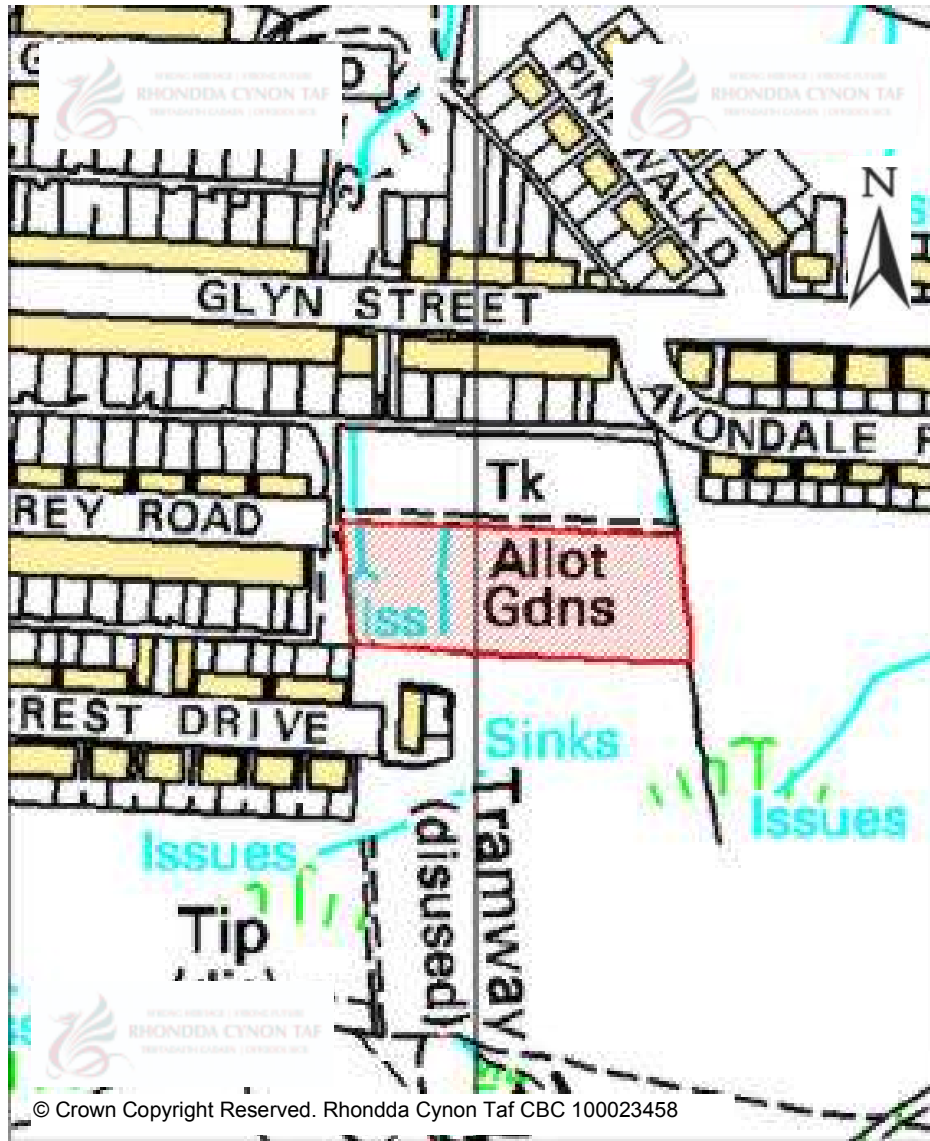

© Crown Copyright Reserved. Rhondda Cynon Taf CBC 100023458

Rhondda Cynon Taf Local Development Plan (2006-2021)

CANDIDATE SITES REGISTER

Site Number: 317

Site Name: Land east of Aubrey Road

Proposal: Residential development

Site Category: Non-Strategic

Settlement: Cymmer

Site Area (Hect): 0.43