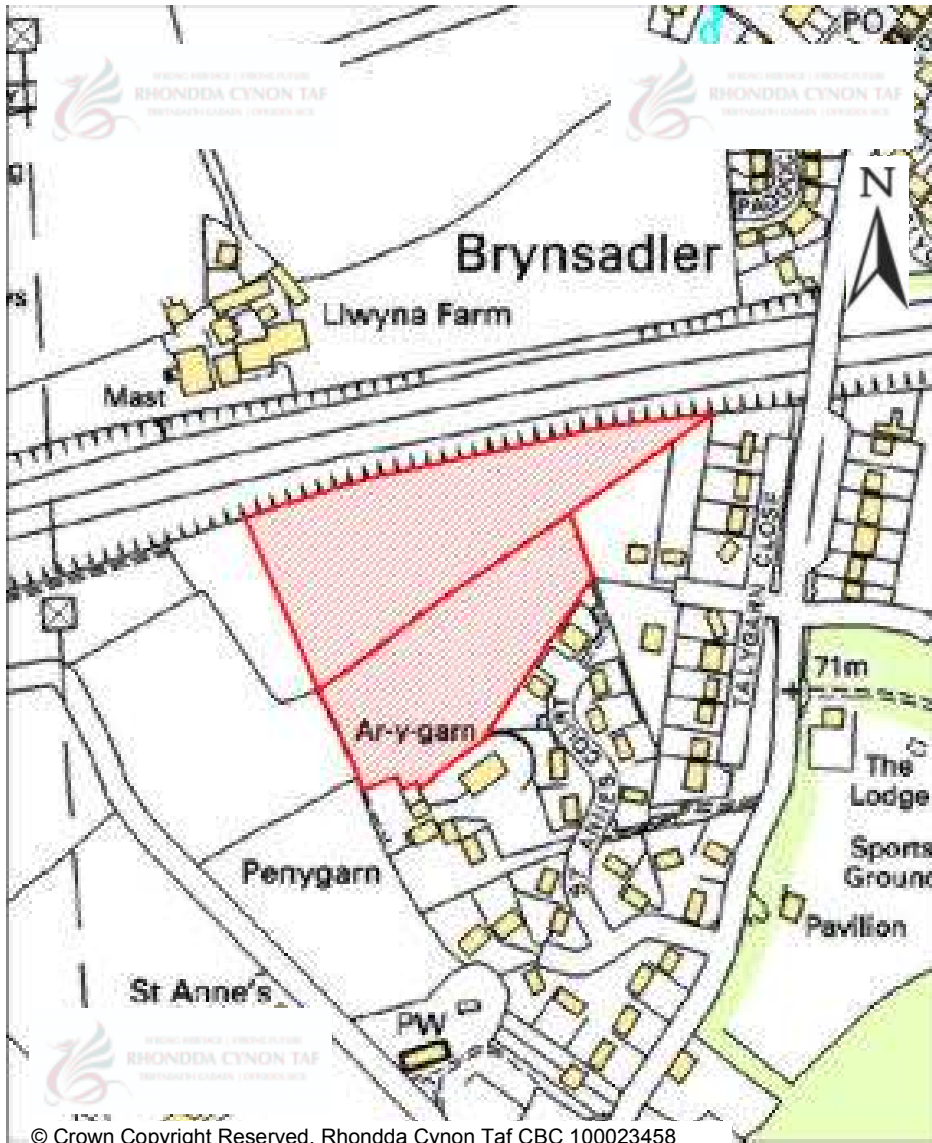

CANDIDATE SITES REGISTER

Site Number:	251
Site Name:	Land rear of Brynffynon
Proposal:	Residential development
Site Category:	Non-Strategic
Settlement:	Hirwaun
Site Area (Hect):	0.46

© Crown Copyright Reserved. Rhondda Cynon Taf CBC 100023458

CANDIDATE SITES REGISTER

Site Number:	252
Site Name:	Land south of the M4, north of St Annes Court
Proposal:	Residential development
Site Category:	Non-Strategic
Settlement:	Brynsadler
Site Area (Hect):	3.24