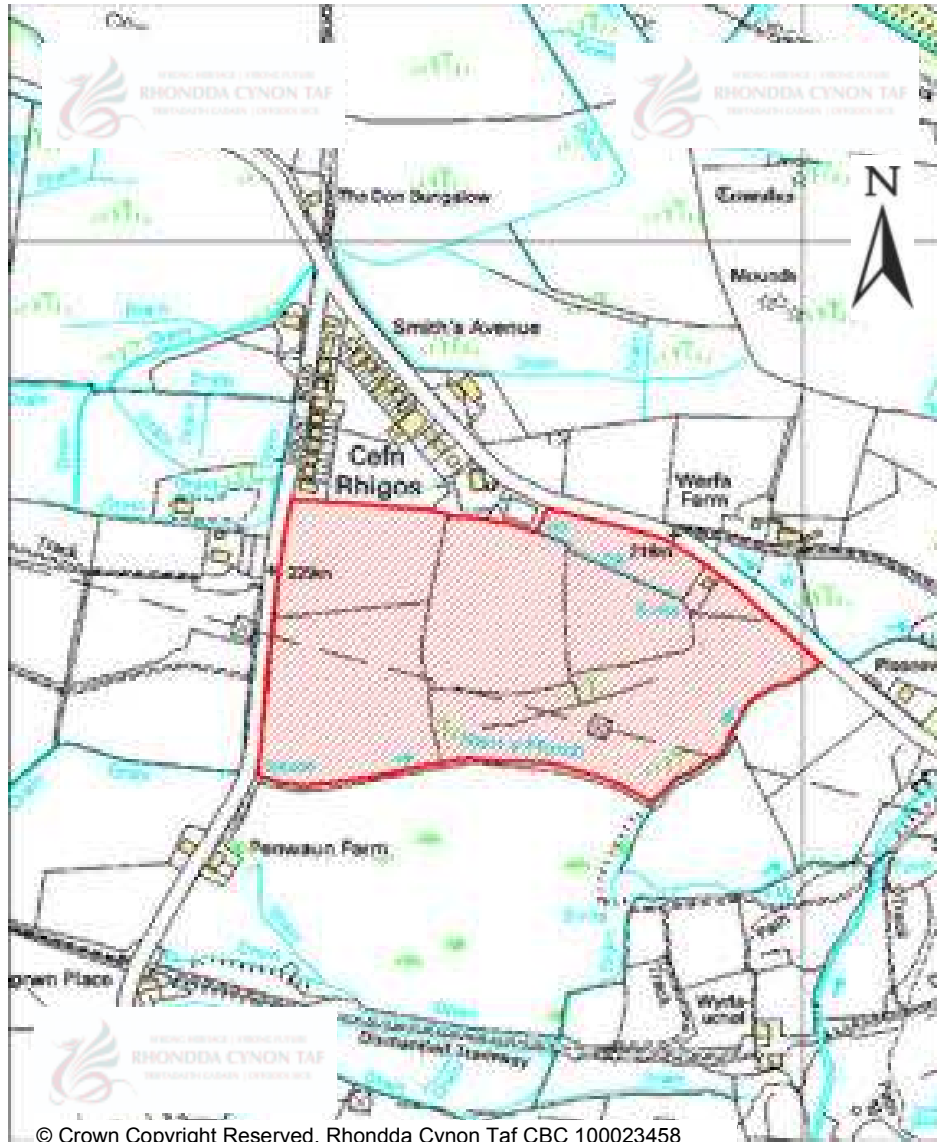

CANDIDATE SITES REGISTER

© Crown Copyright Reserved. Rhondda Cynon Taf CBC 100023458

Site Number:	409
Site Name:	Land at New Inn Public House (New Inn Fields)
Proposal:	
Site Category:	Non-Strategic
Settlement:	Cefn Rhigos
Site Area (Hect):	12.16