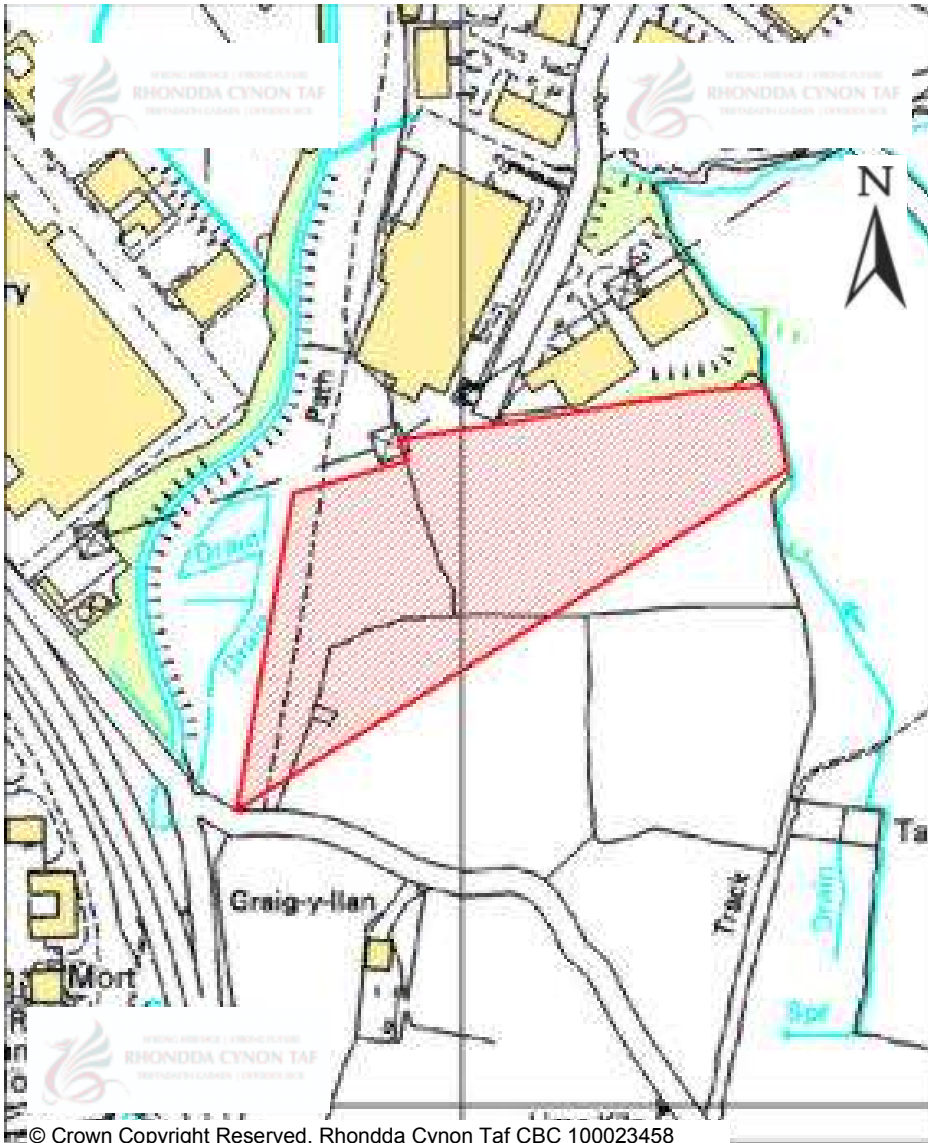

CANDIDATE SITES REGISTER

Site Number: 375

Site Name: Llantrisant Business Park (Revised version of bid sites 35 and 74)

Proposal:

Site Category: Non-Strategic

Settlement: Ynysmaerdy

Site Area (Hect): 4.33

© Crown Copyright Reserved. Rhondda Cynon Taf CBC 100023458