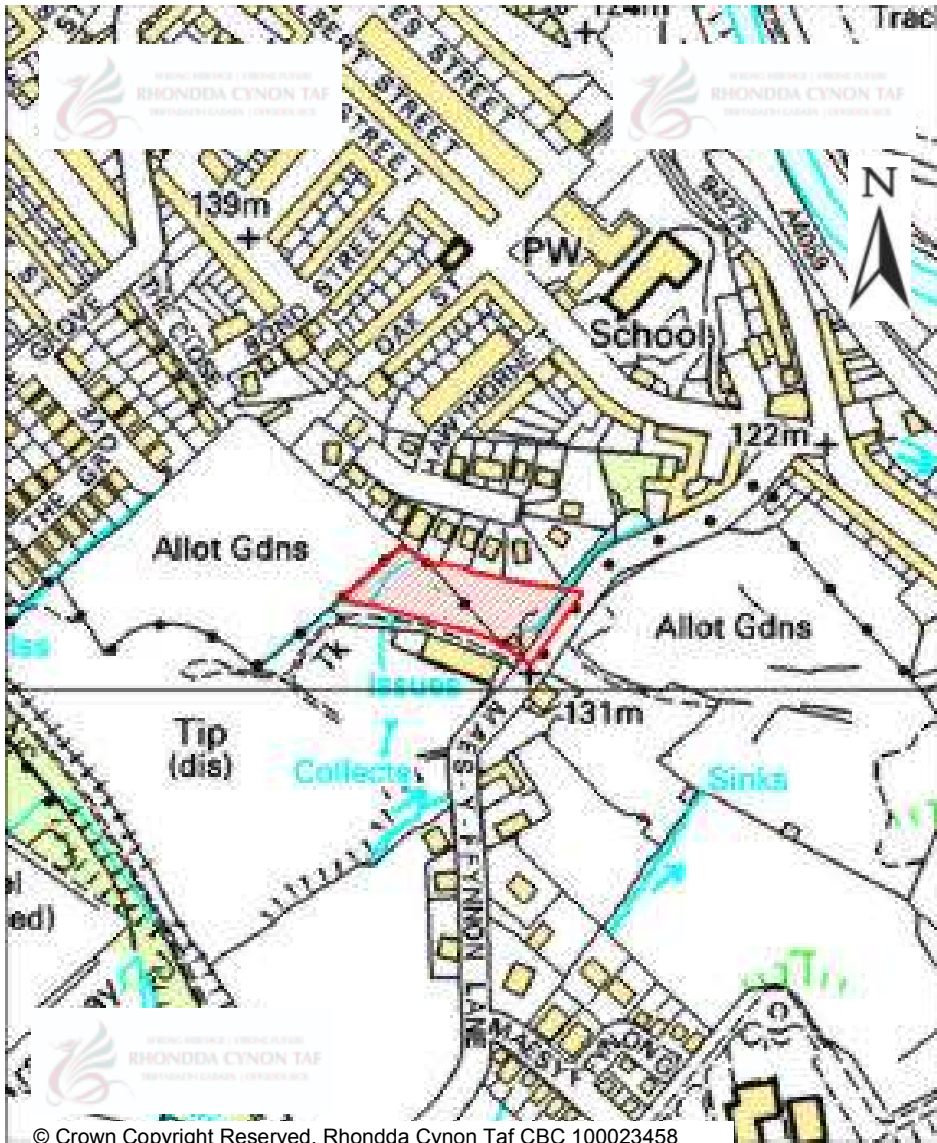

CANDIDATE SITES REGISTER

Site Number:	366
Site Name:	Land at Maesyffynnon Lane, rear of Brynffynon Close
Proposal:	Residential development
Site Category:	Non-Strategic
Settlement:	Aberdare
Site Area (Hect):	0.36

© Crown Copyright Reserved. Rhondda Cynon Taf CBC 100023458