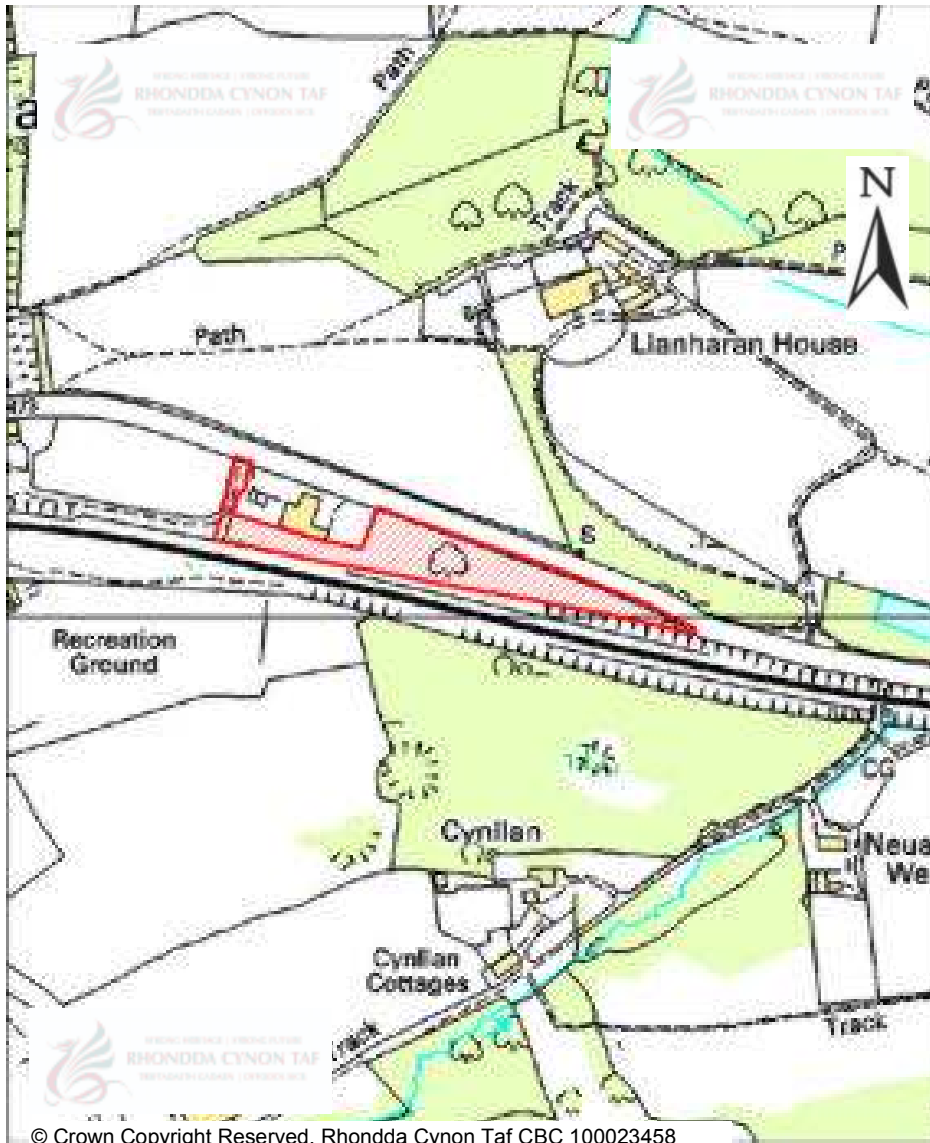

CANDIDATE SITES REGISTER

Site Number:	305
Site Name:	Land Adjacent to Llanharan Service Station, Llantrisant Road
Proposal:	Change of Settlement Boundary for small residential development
Site Category:	Non-Strategic
Settlement:	Llanharan
Site Area (Hect):	0.82