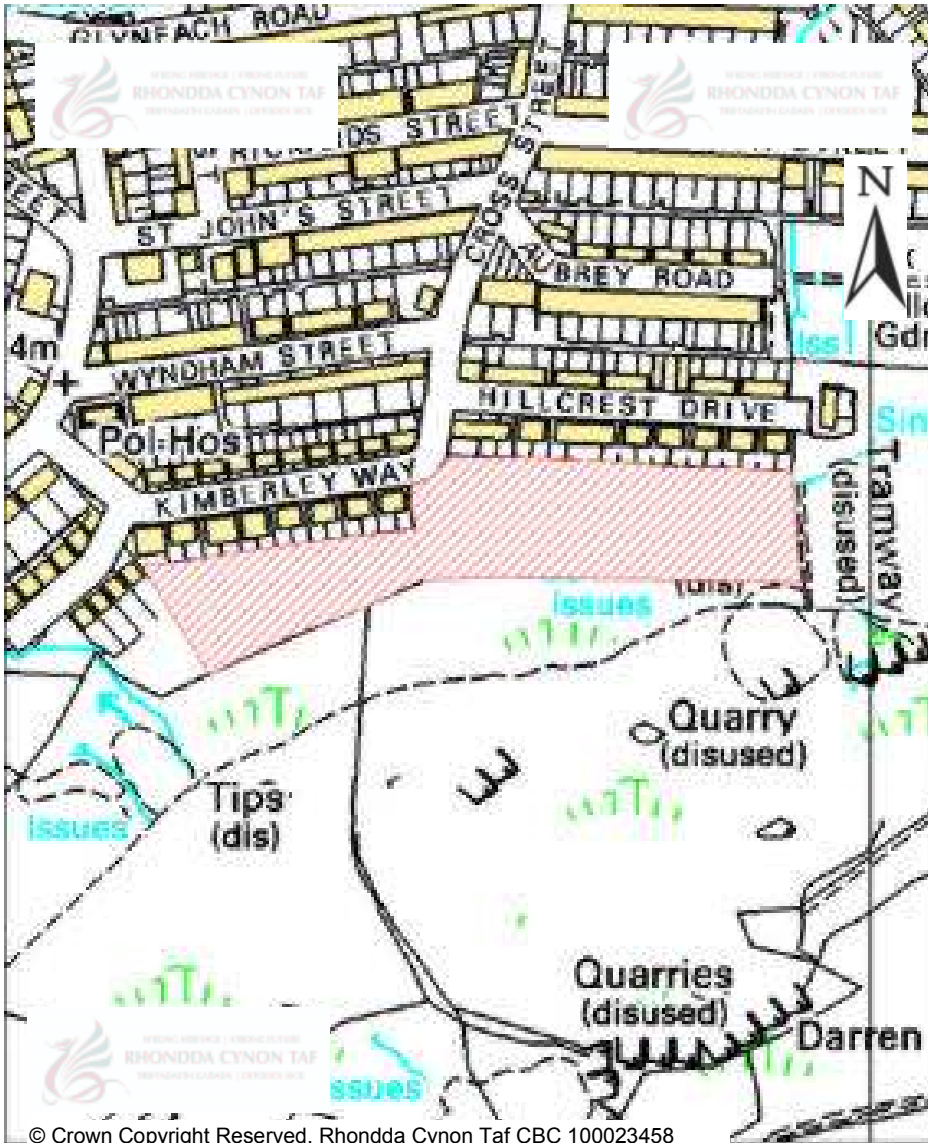

CANDIDATE SITES REGISTER

Site Number: 281

Site Name: Land rear of Wyndham Street/
Kimberley Way

Proposal: Residential development

Site Category: Non-Strategic

Settlement: Cymmer

Site Area (Hect): 0.84

© Crown Copyright Reserved. Rhondda Cynon Taf CBC 100023458