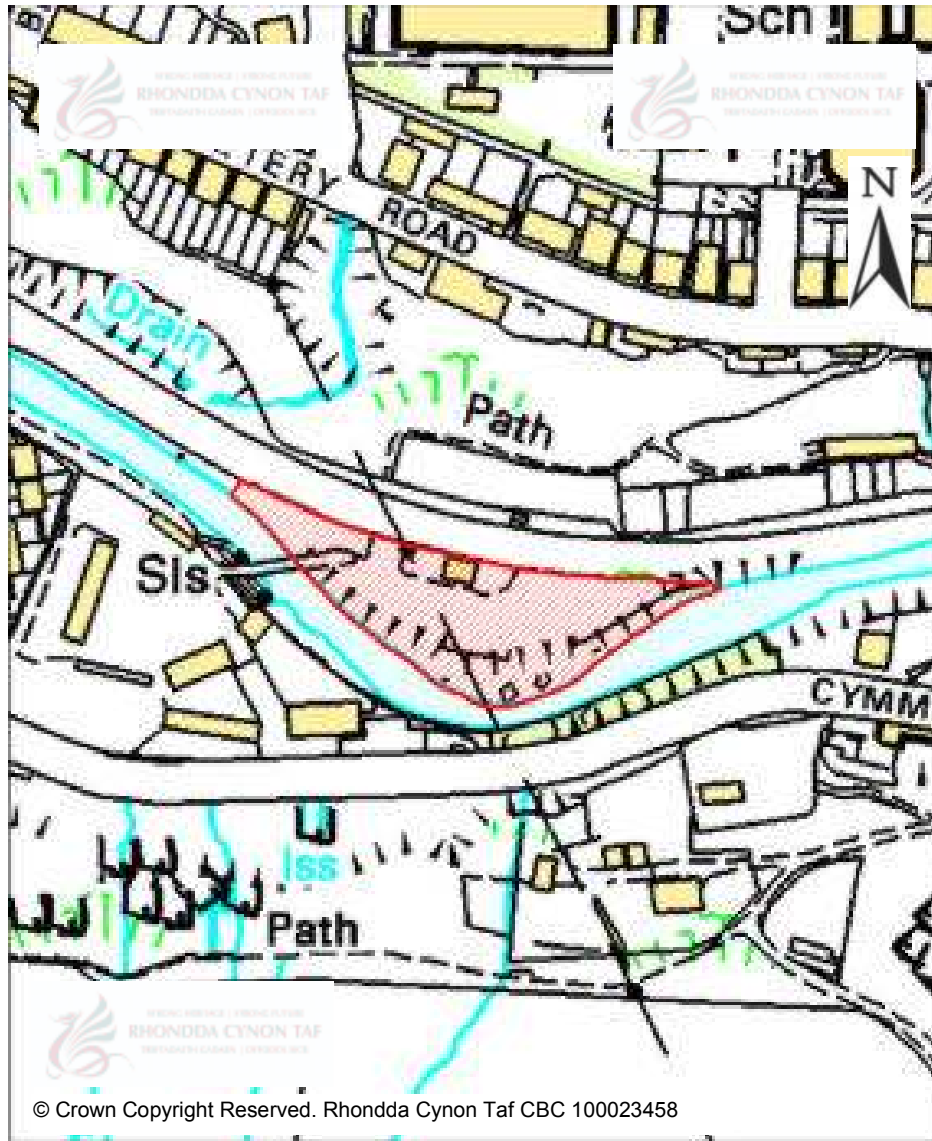

CANDIDATE SITES REGISTER

Site Number:	439
Site Name:	Former Mid Glamorgan Depot
Proposal:	Residential development
Site Category:	Non-Strategic
Settlement:	Dinas
Site Area (Hect):	0.59