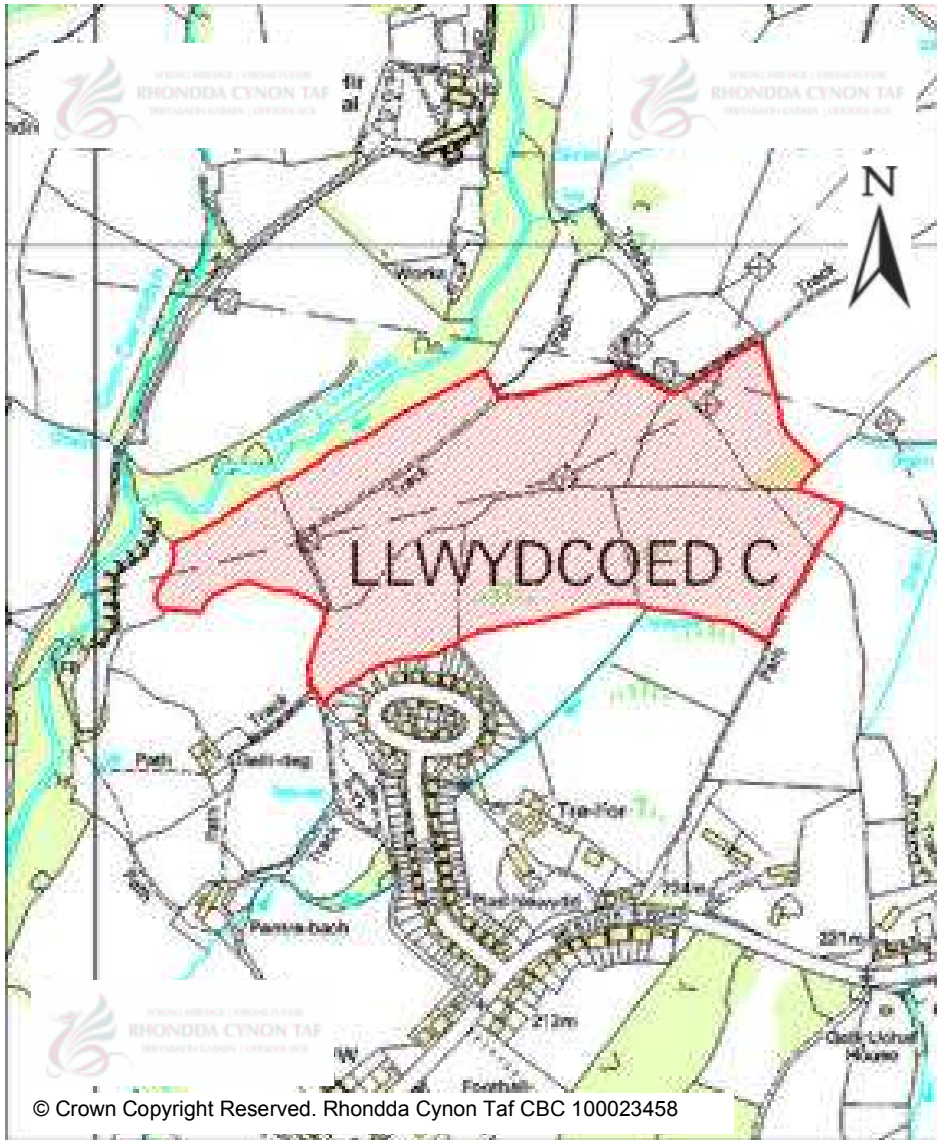

CANDIDATE SITES REGISTER

© Crown Copyright Reserved. Rhondda Cynon Taf CBC 100023458

Site Number: 387

Site Name: Land north of Tre-lfor

Proposal:

Site Category: Non-Strategic

Settlement: Llwydcoed

Site Area (Hect): 12.46