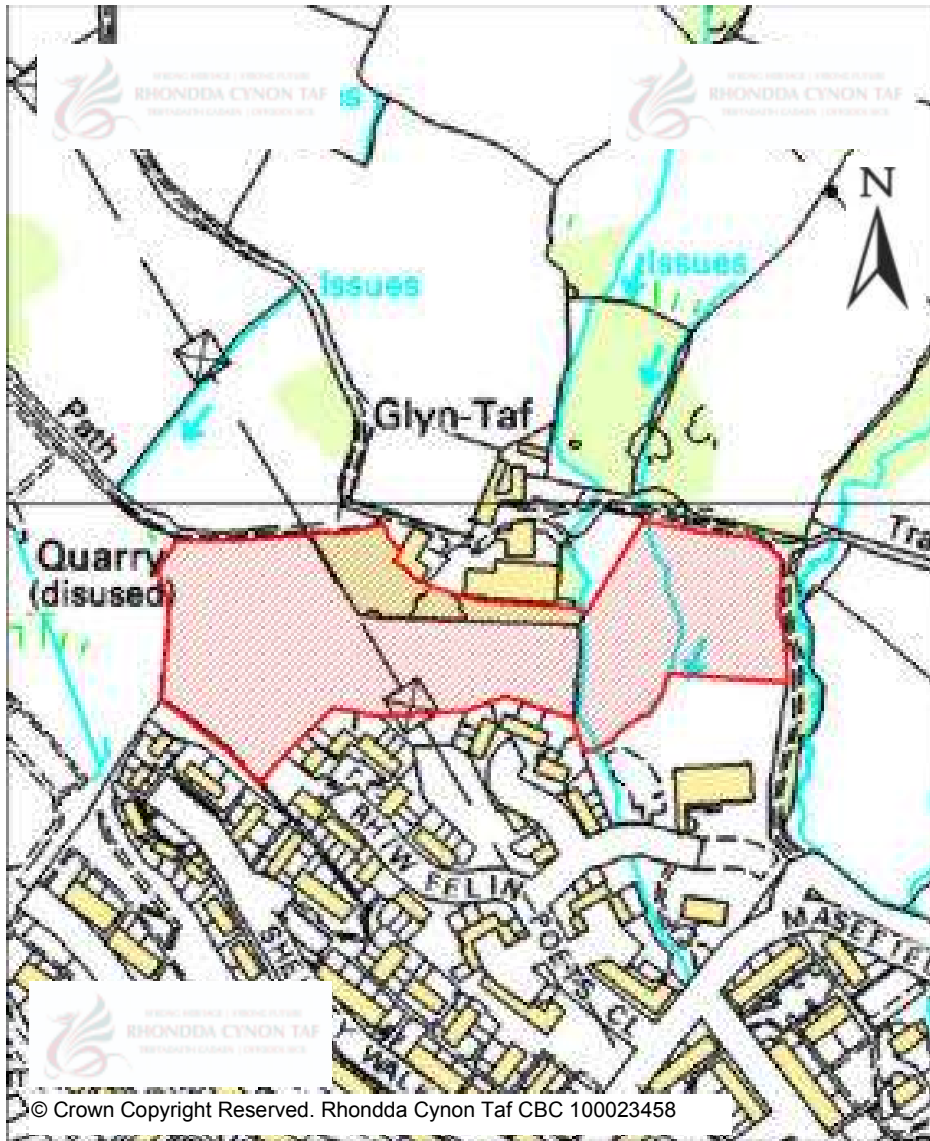

CANDIDATE SITES REGISTER

Site Number:	431
Site Name:	Glyntaff Farm
Proposal:	Review of TELP Housing Allocation
Site Category:	Non-Strategic
Settlement:	Rhydyfelin
Site Area (Hect):	2.43