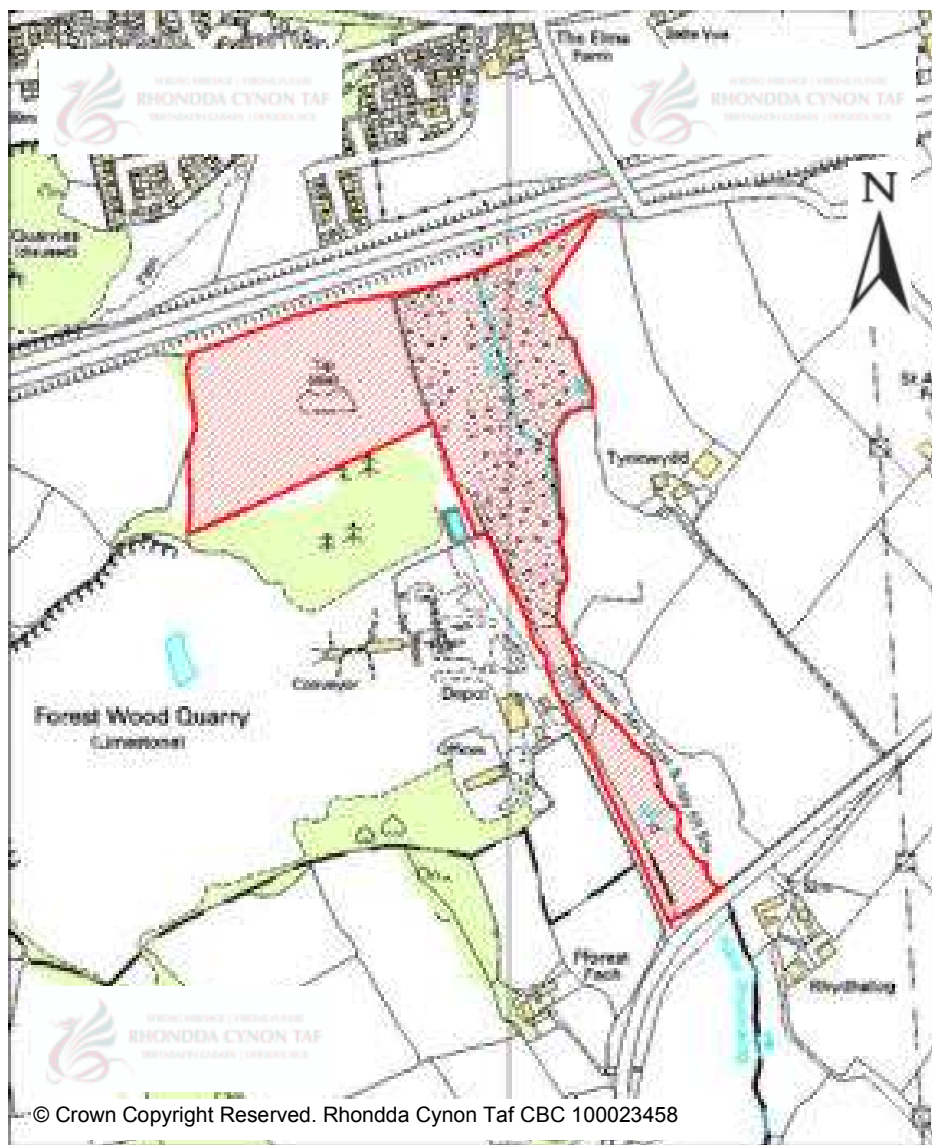

CANDIDATE SITES REGISTER

Site Number: 399

Site Name: The Elms, near Forest Wood Quarry

Proposal:

Site Category: Non-Strategic

Settlement: Llanharry

Site Area (Hect): 12.72