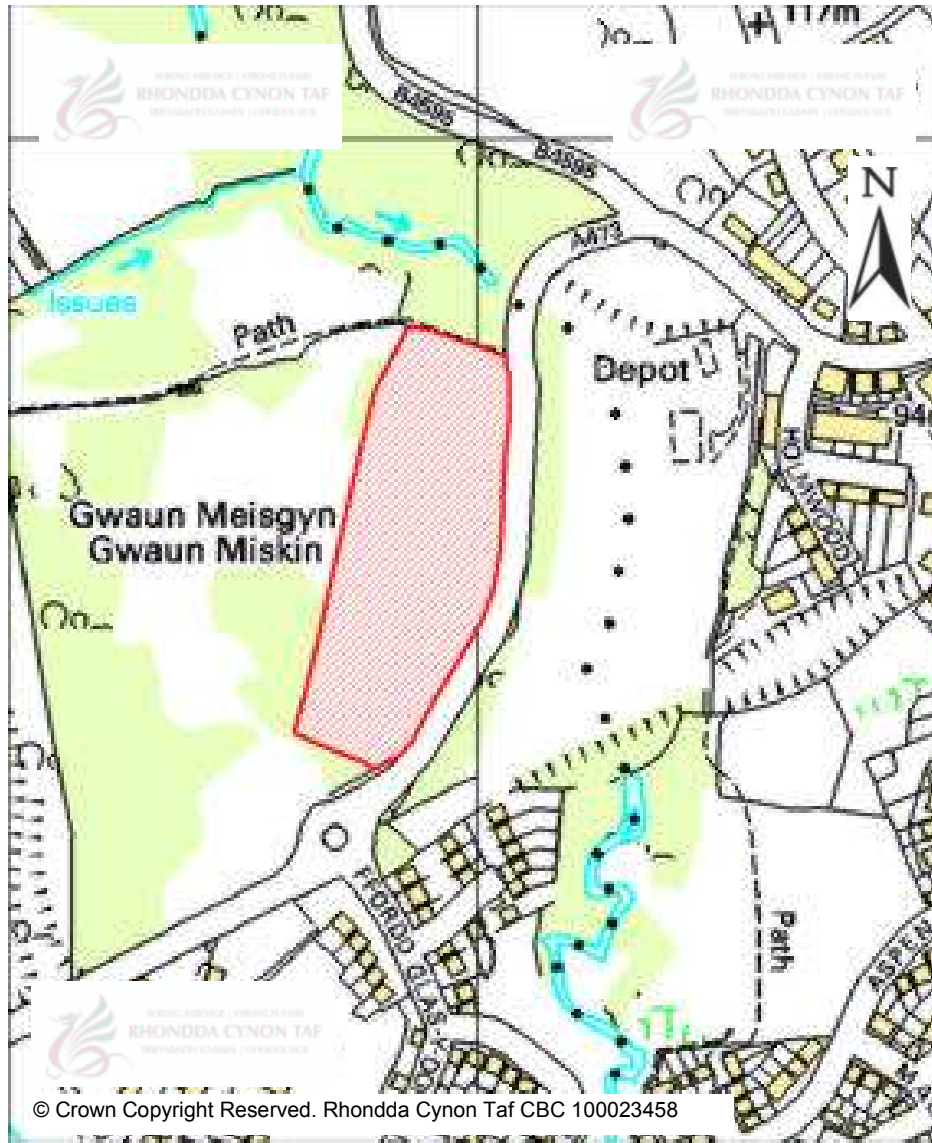

CANDIDATE SITES REGISTER

Site Number:	311
Site Name:	Ty Nant/Gwaun Miskin
Proposal:	Mixed use development
Site Category:	Non-Strategic
Settlement:	Llantwit Fardre
Site Area (Hect):	15.04