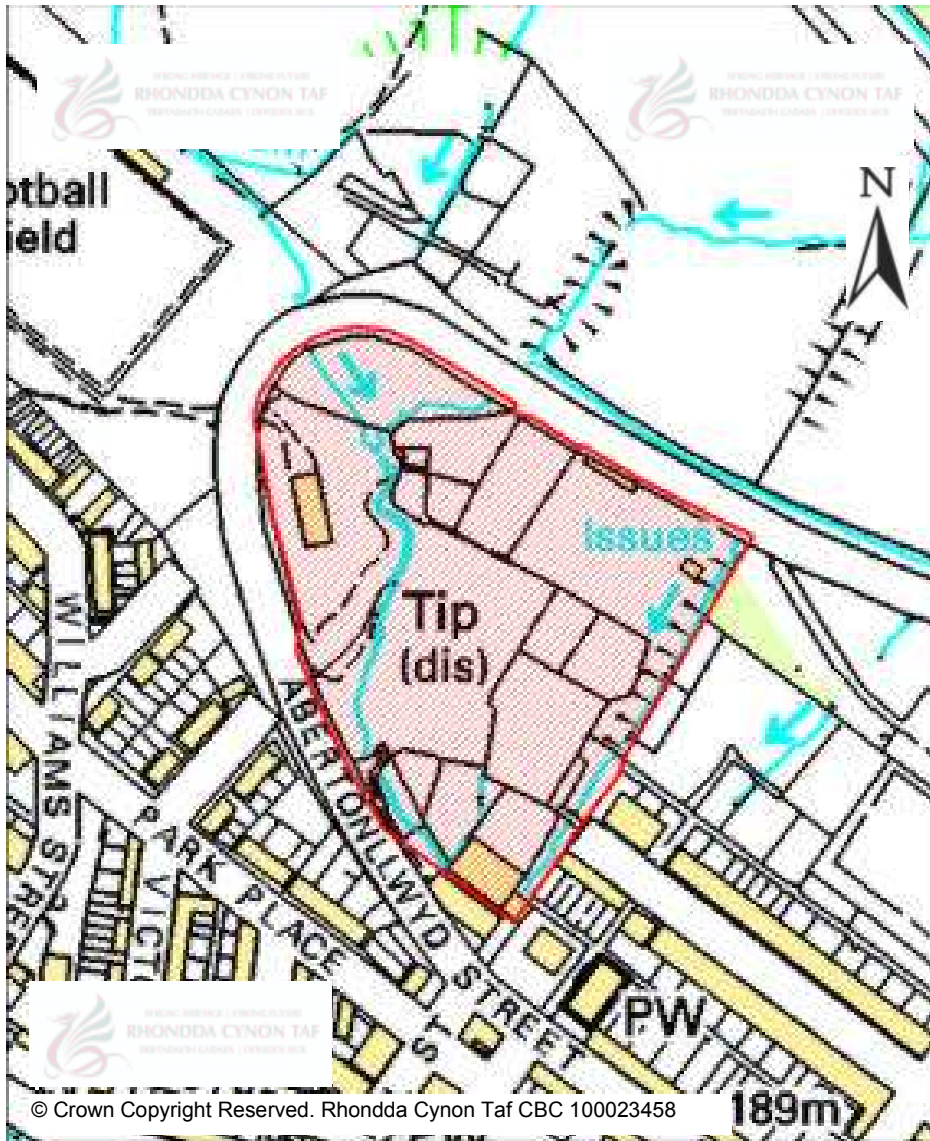

CANDIDATE SITES REGISTER

Site Number: 433

Site Name: Land at Rhigos Road

Proposal:

Site Category: Non-Strategic

Settlement: Treherbert

Site Area (Hect): 2.52

CANDIDATE SITES REGISTER