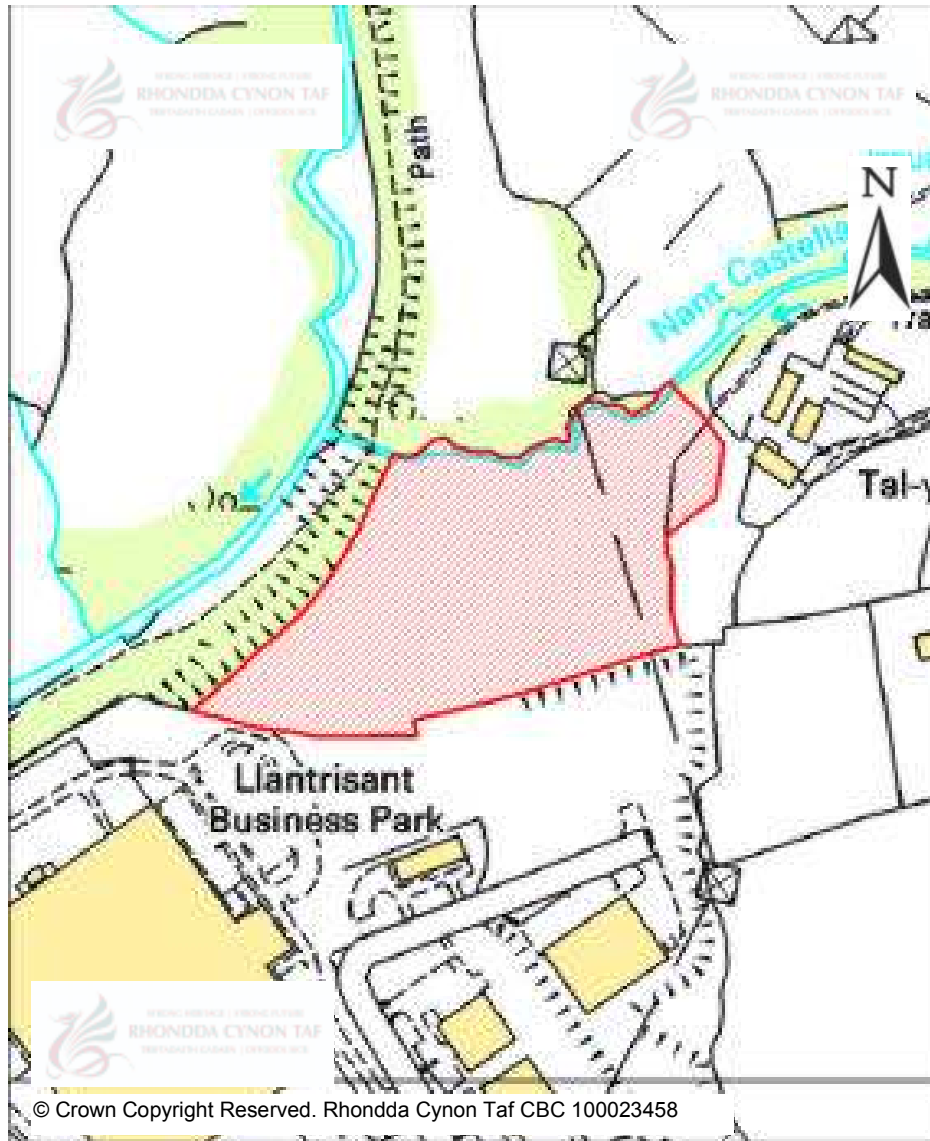

CANDIDATE SITES REGISTER

Site Number: 448

Site Name: Llantrisant Business Park (e1.5)

Proposal: Residential development

Site Category: Non-Strategic

Settlement: Ynysmaerdy

Site Area (Hect): 3