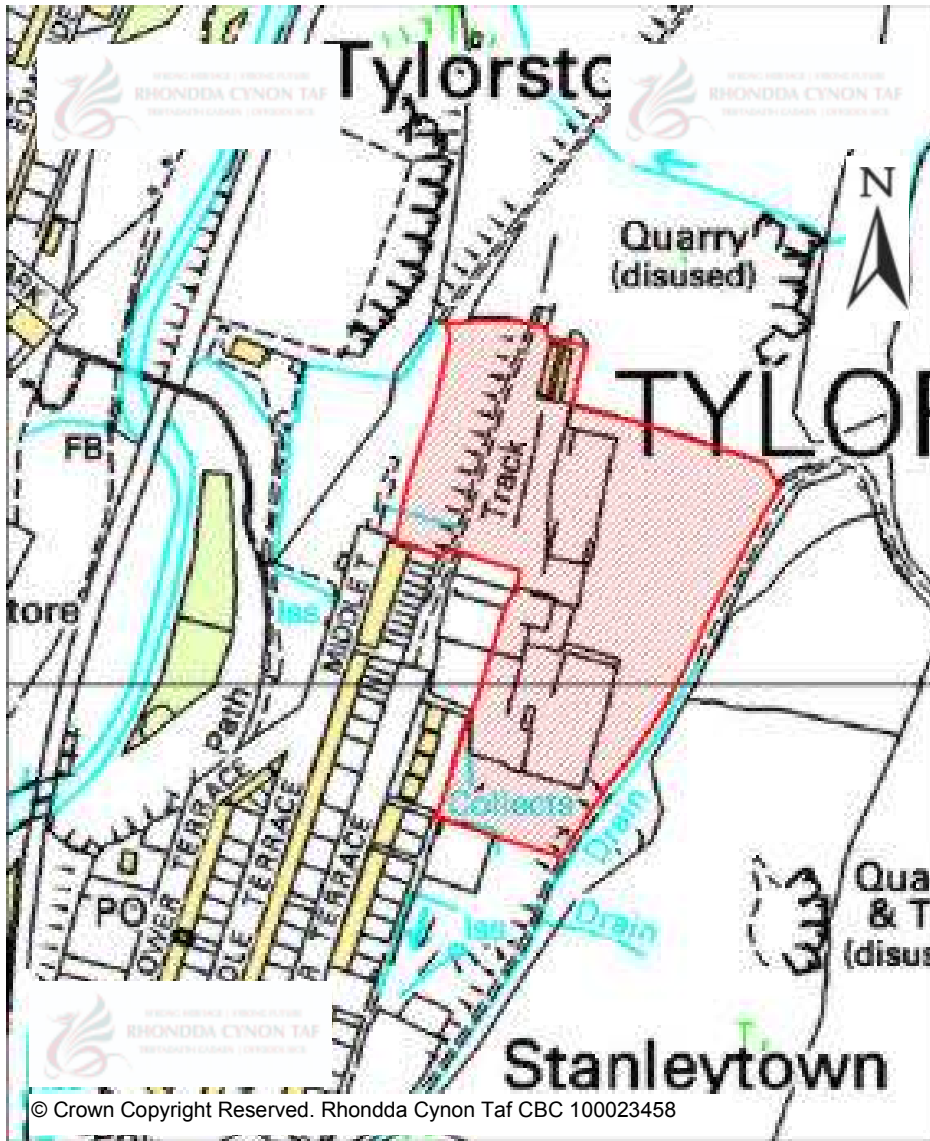

CANDIDATE SITES REGISTER

Site Number:	298
Site Name:	Large site beyond Upper Terrace
Proposal:	Residential development
Site Category:	Non-Strategic
Settlement:	Stanleytown
Site Area (Hect):	2.8

© Crown Copyright Reserved. Rhondda Cynon Taf CBC 100023458