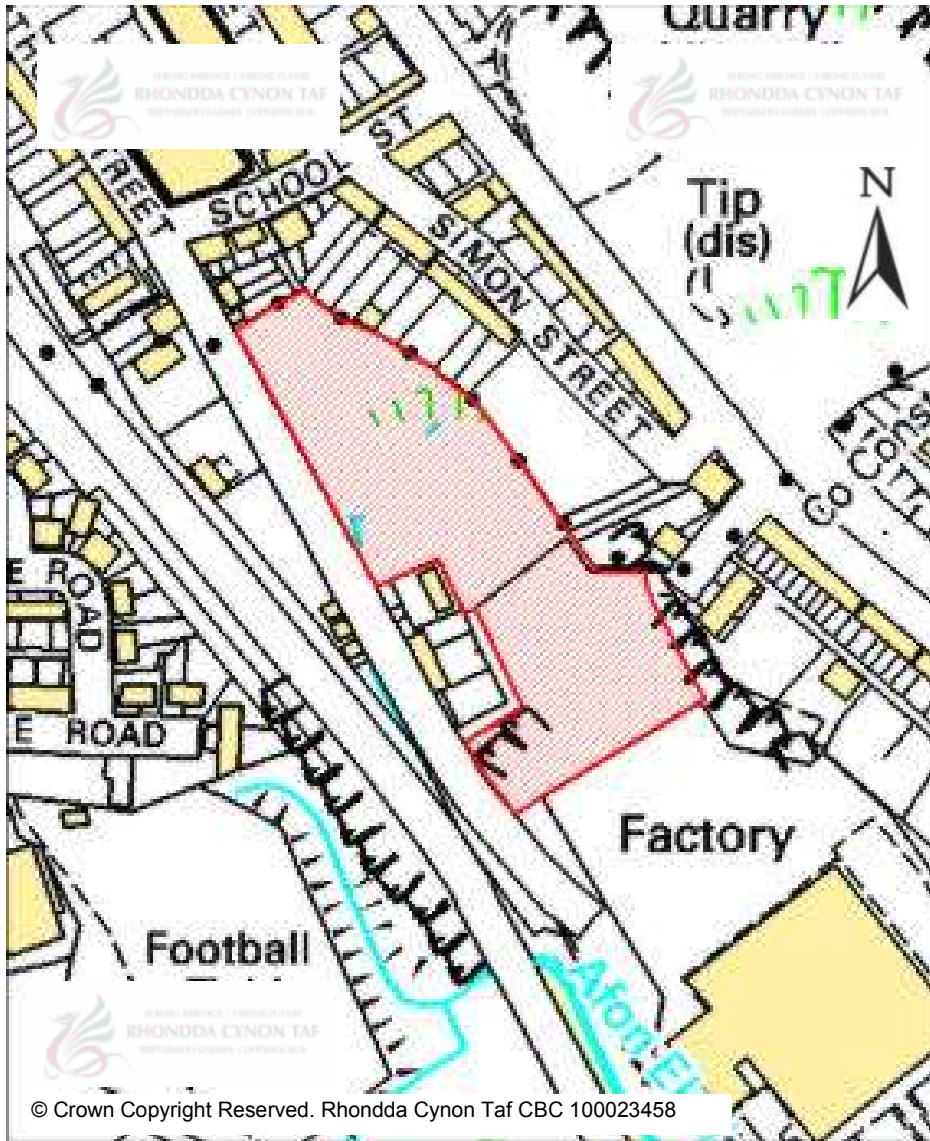

CANDIDATE SITES REGISTER

Site Number: 430

Site Name: Dinas Isaf

Proposal:

Site Category: Non-Strategic

Settlement: Williamstown

Site Area (Hect): 1.34