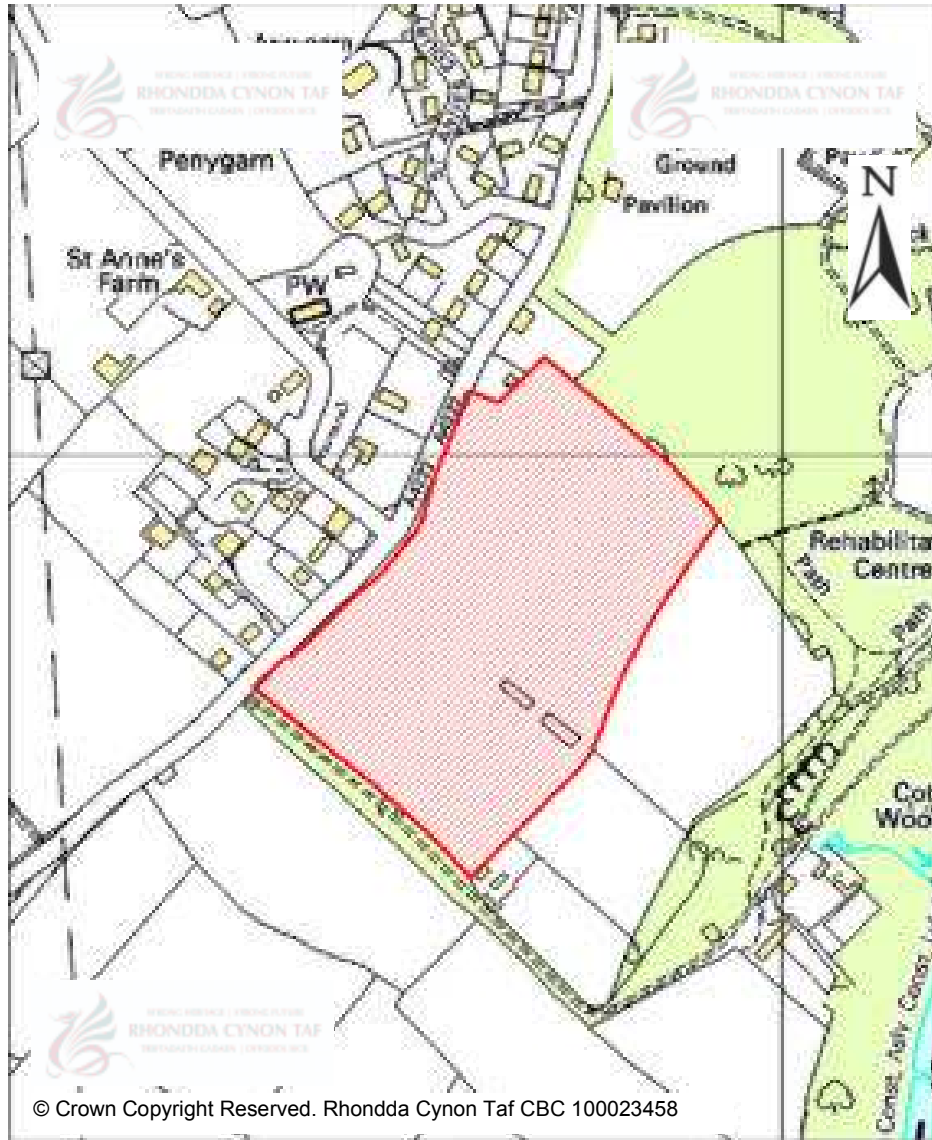

CANDIDATE SITES REGISTER

© Crown Copyright Reserved. Rhondda Cynon Taf CBC 100023458

Site Number:	283
Site Name:	Land south east of Cowbridge Road
Proposal:	Residential development or other
Site Category:	Non-Strategic
Settlement:	Talygarn
Site Area (Hect):	6.83