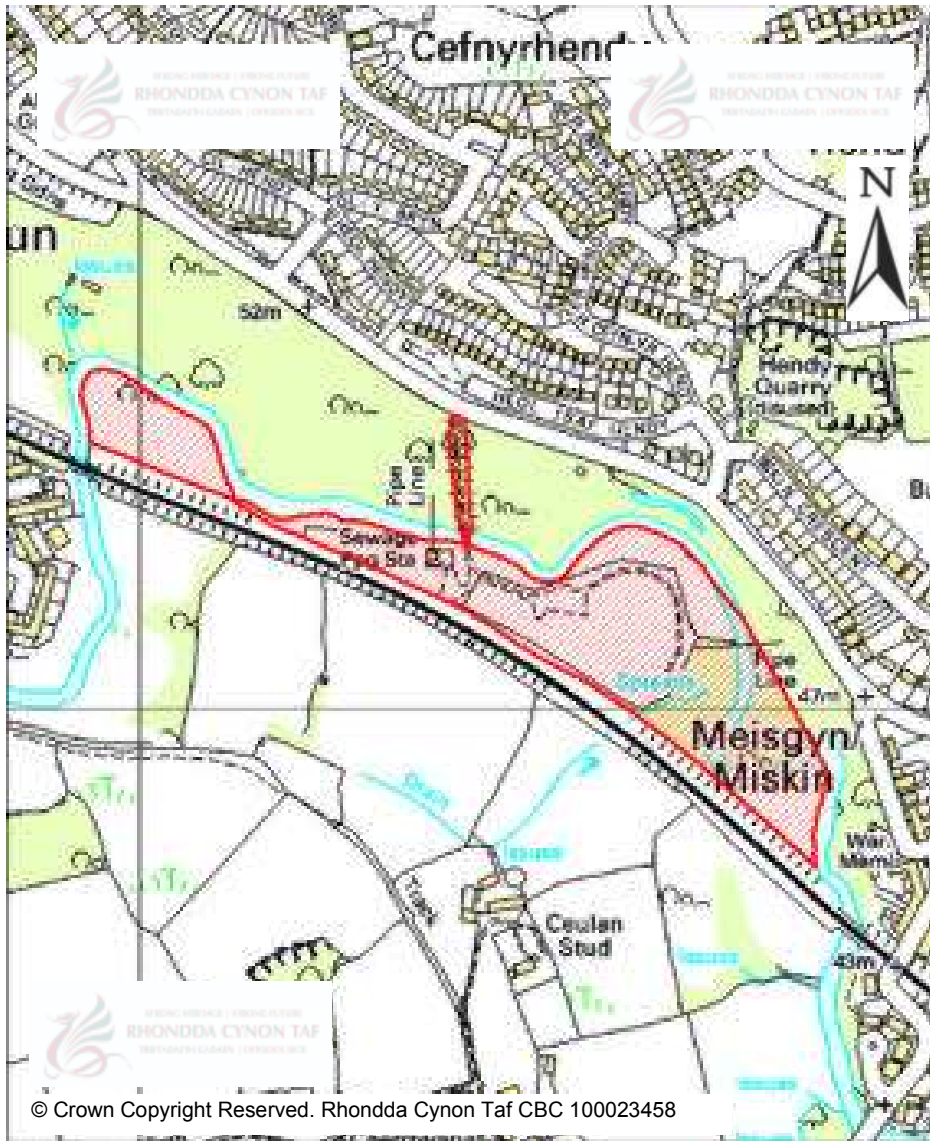

CANDIDATE SITES REGISTER

Site Number:	383
Site Name:	Land at disused treatment works
Proposal:	Redevelopment of brownfield land
Site Category:	Non-Strategic
Settlement:	Miskin
Site Area (Hect):	4.79