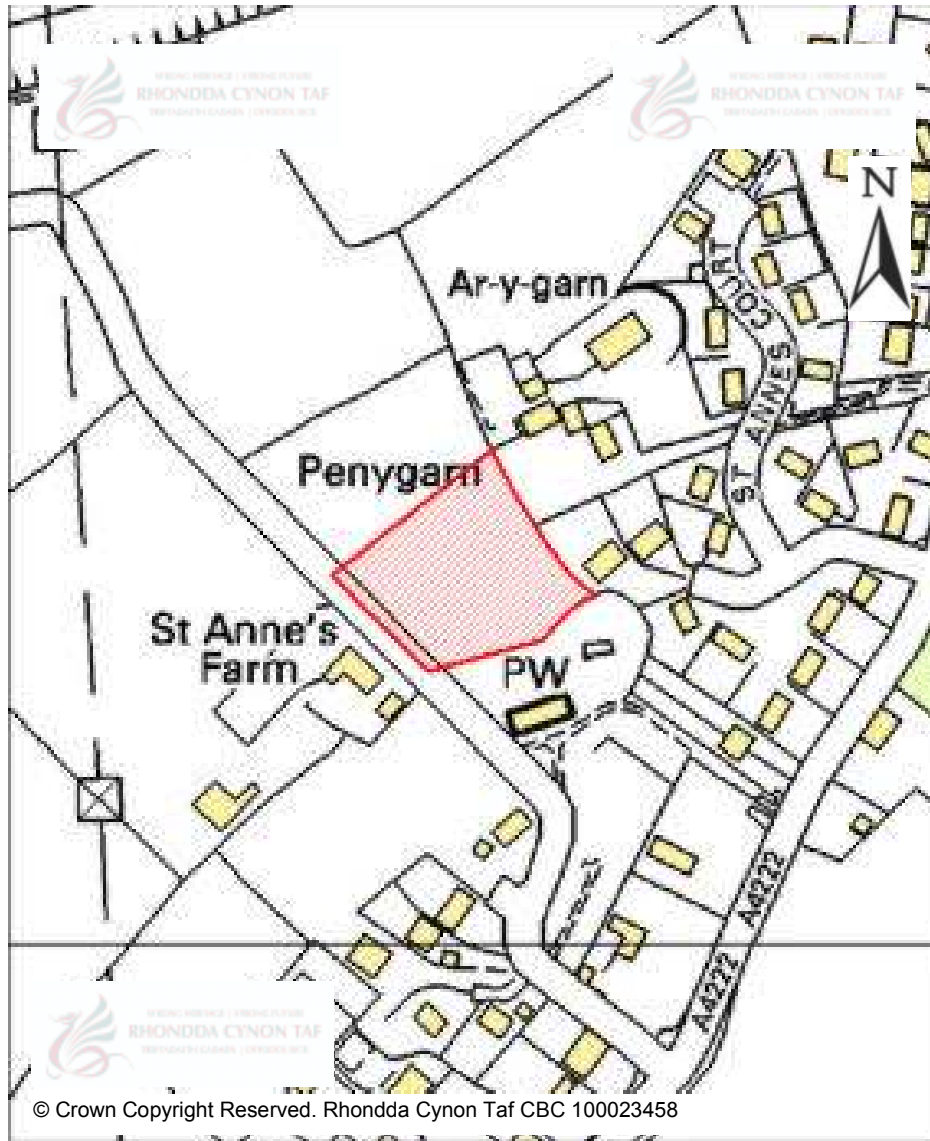

CANDIDATE SITES REGISTER

Site Number:	290
Site Name:	Small site rear of St Annes Chapel
Proposal:	Residential development
Site Category:	Non-Strategic
Settlement:	Talygarn
Site Area (Hect):	0.68