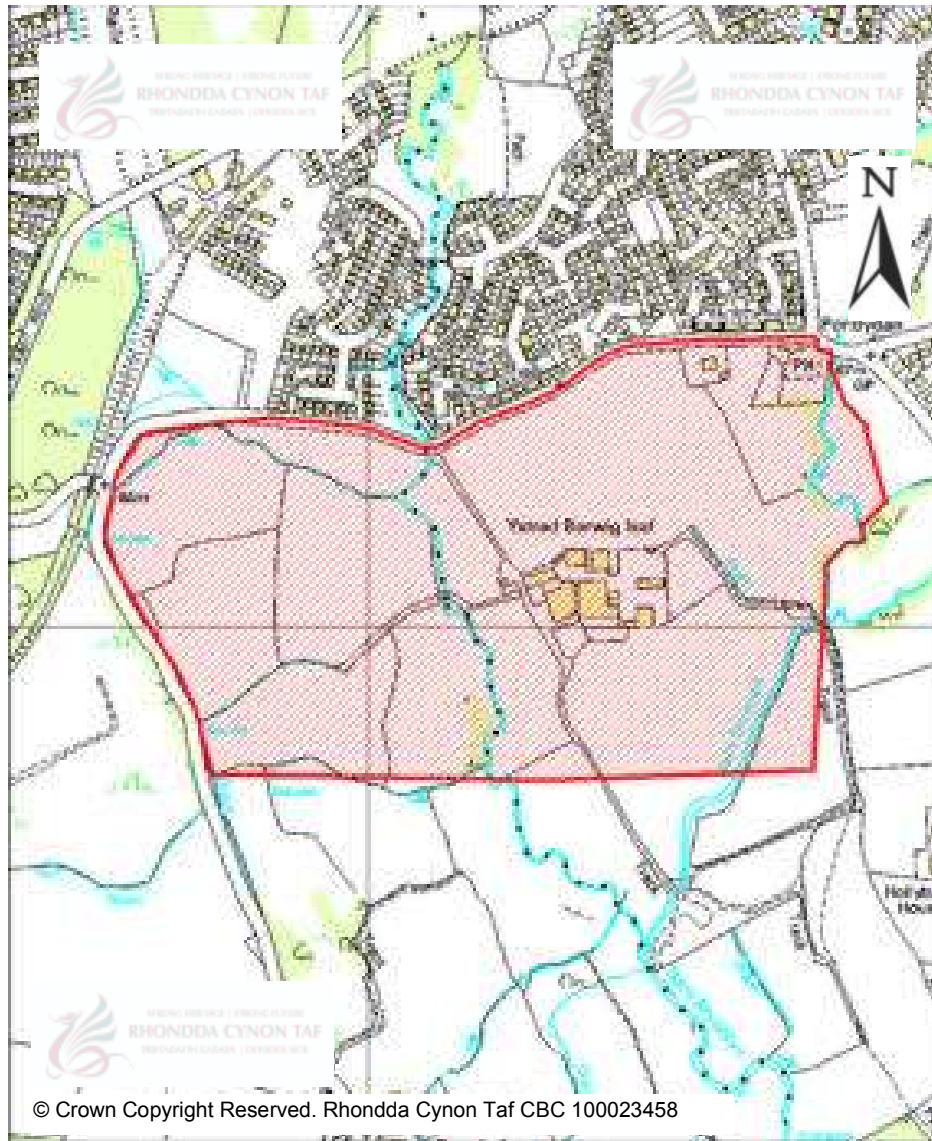

CANDIDATE SITES REGISTER

© Crown Copyright Reserved. Rhondda Cynon Taf CBC 100023458

Site Number:	377
Site Name:	Ystrad Barwig Isaf
Proposal:	Residential
Site Category:	Non-Strategic
Settlement:	Llantwit Fardre
Site Area (Hect):	34.51