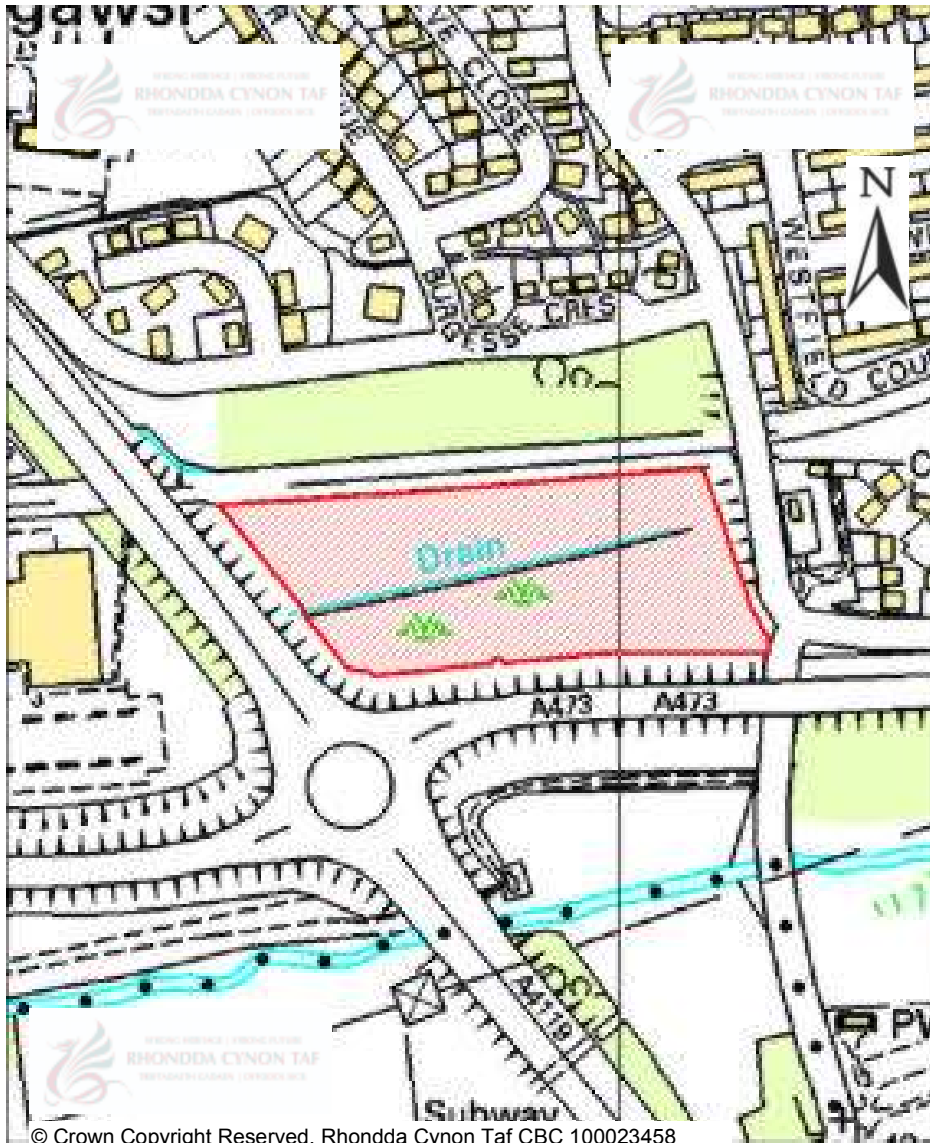

CANDIDATE SITES REGISTER

Site Number:	357
Site Name:	Land north of A473/ East of Glamorgan Vale Retail Park
Proposal:	Part of a larger strategic land option
Site Category:	Non-Strategic
Settlement:	Talbot Green
Site Area (Hect):	1.88

© Crown Copyright Reserved. Rhondda Cynon Taf CBC 100023458