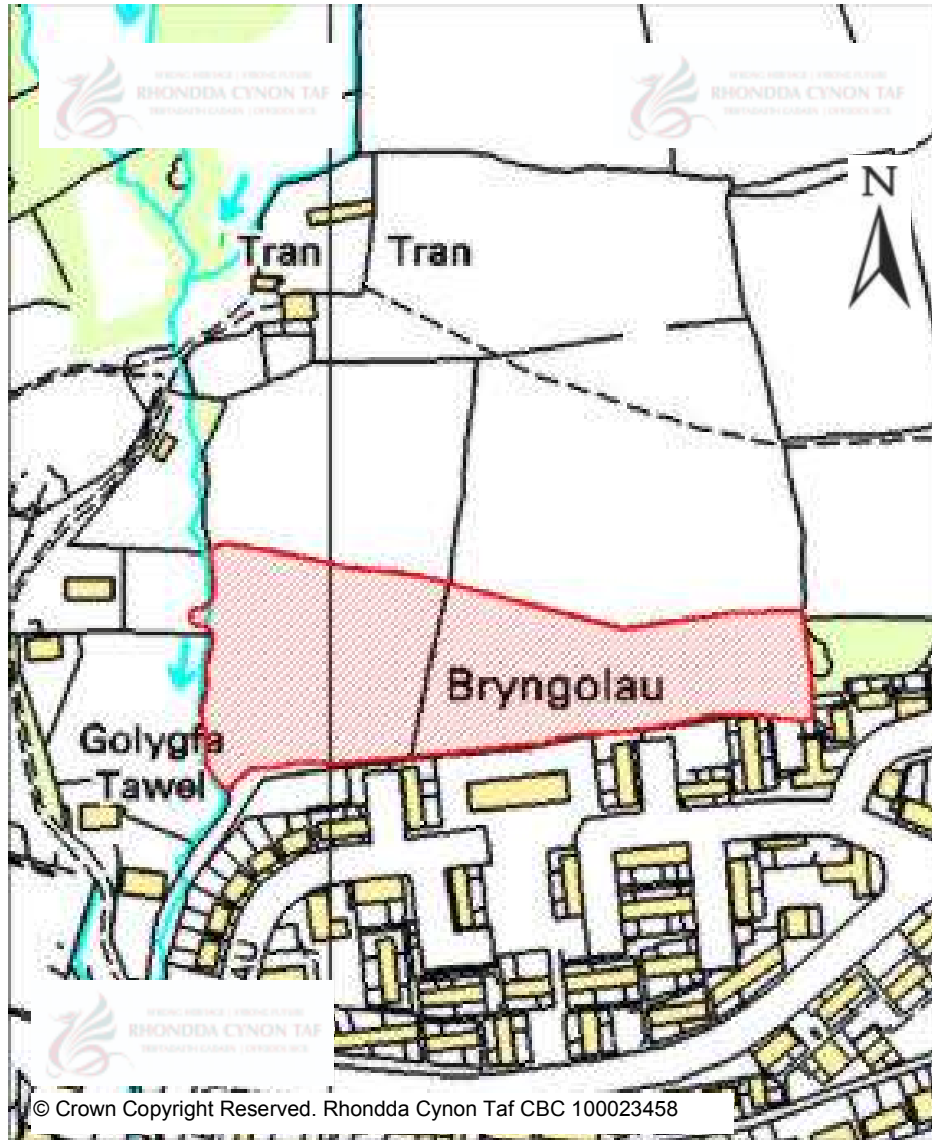

© Crown Copyright Reserved. Rhondda Cynon Taf CBC 100023458

CANDIDATE SITES REGISTER

Site Number: 424

Site Name: Trane Farm (Public)

Proposal:

Site Category: Non-Strategic

Settlement: Tonyrefail

Site Area (Hect): 1.74