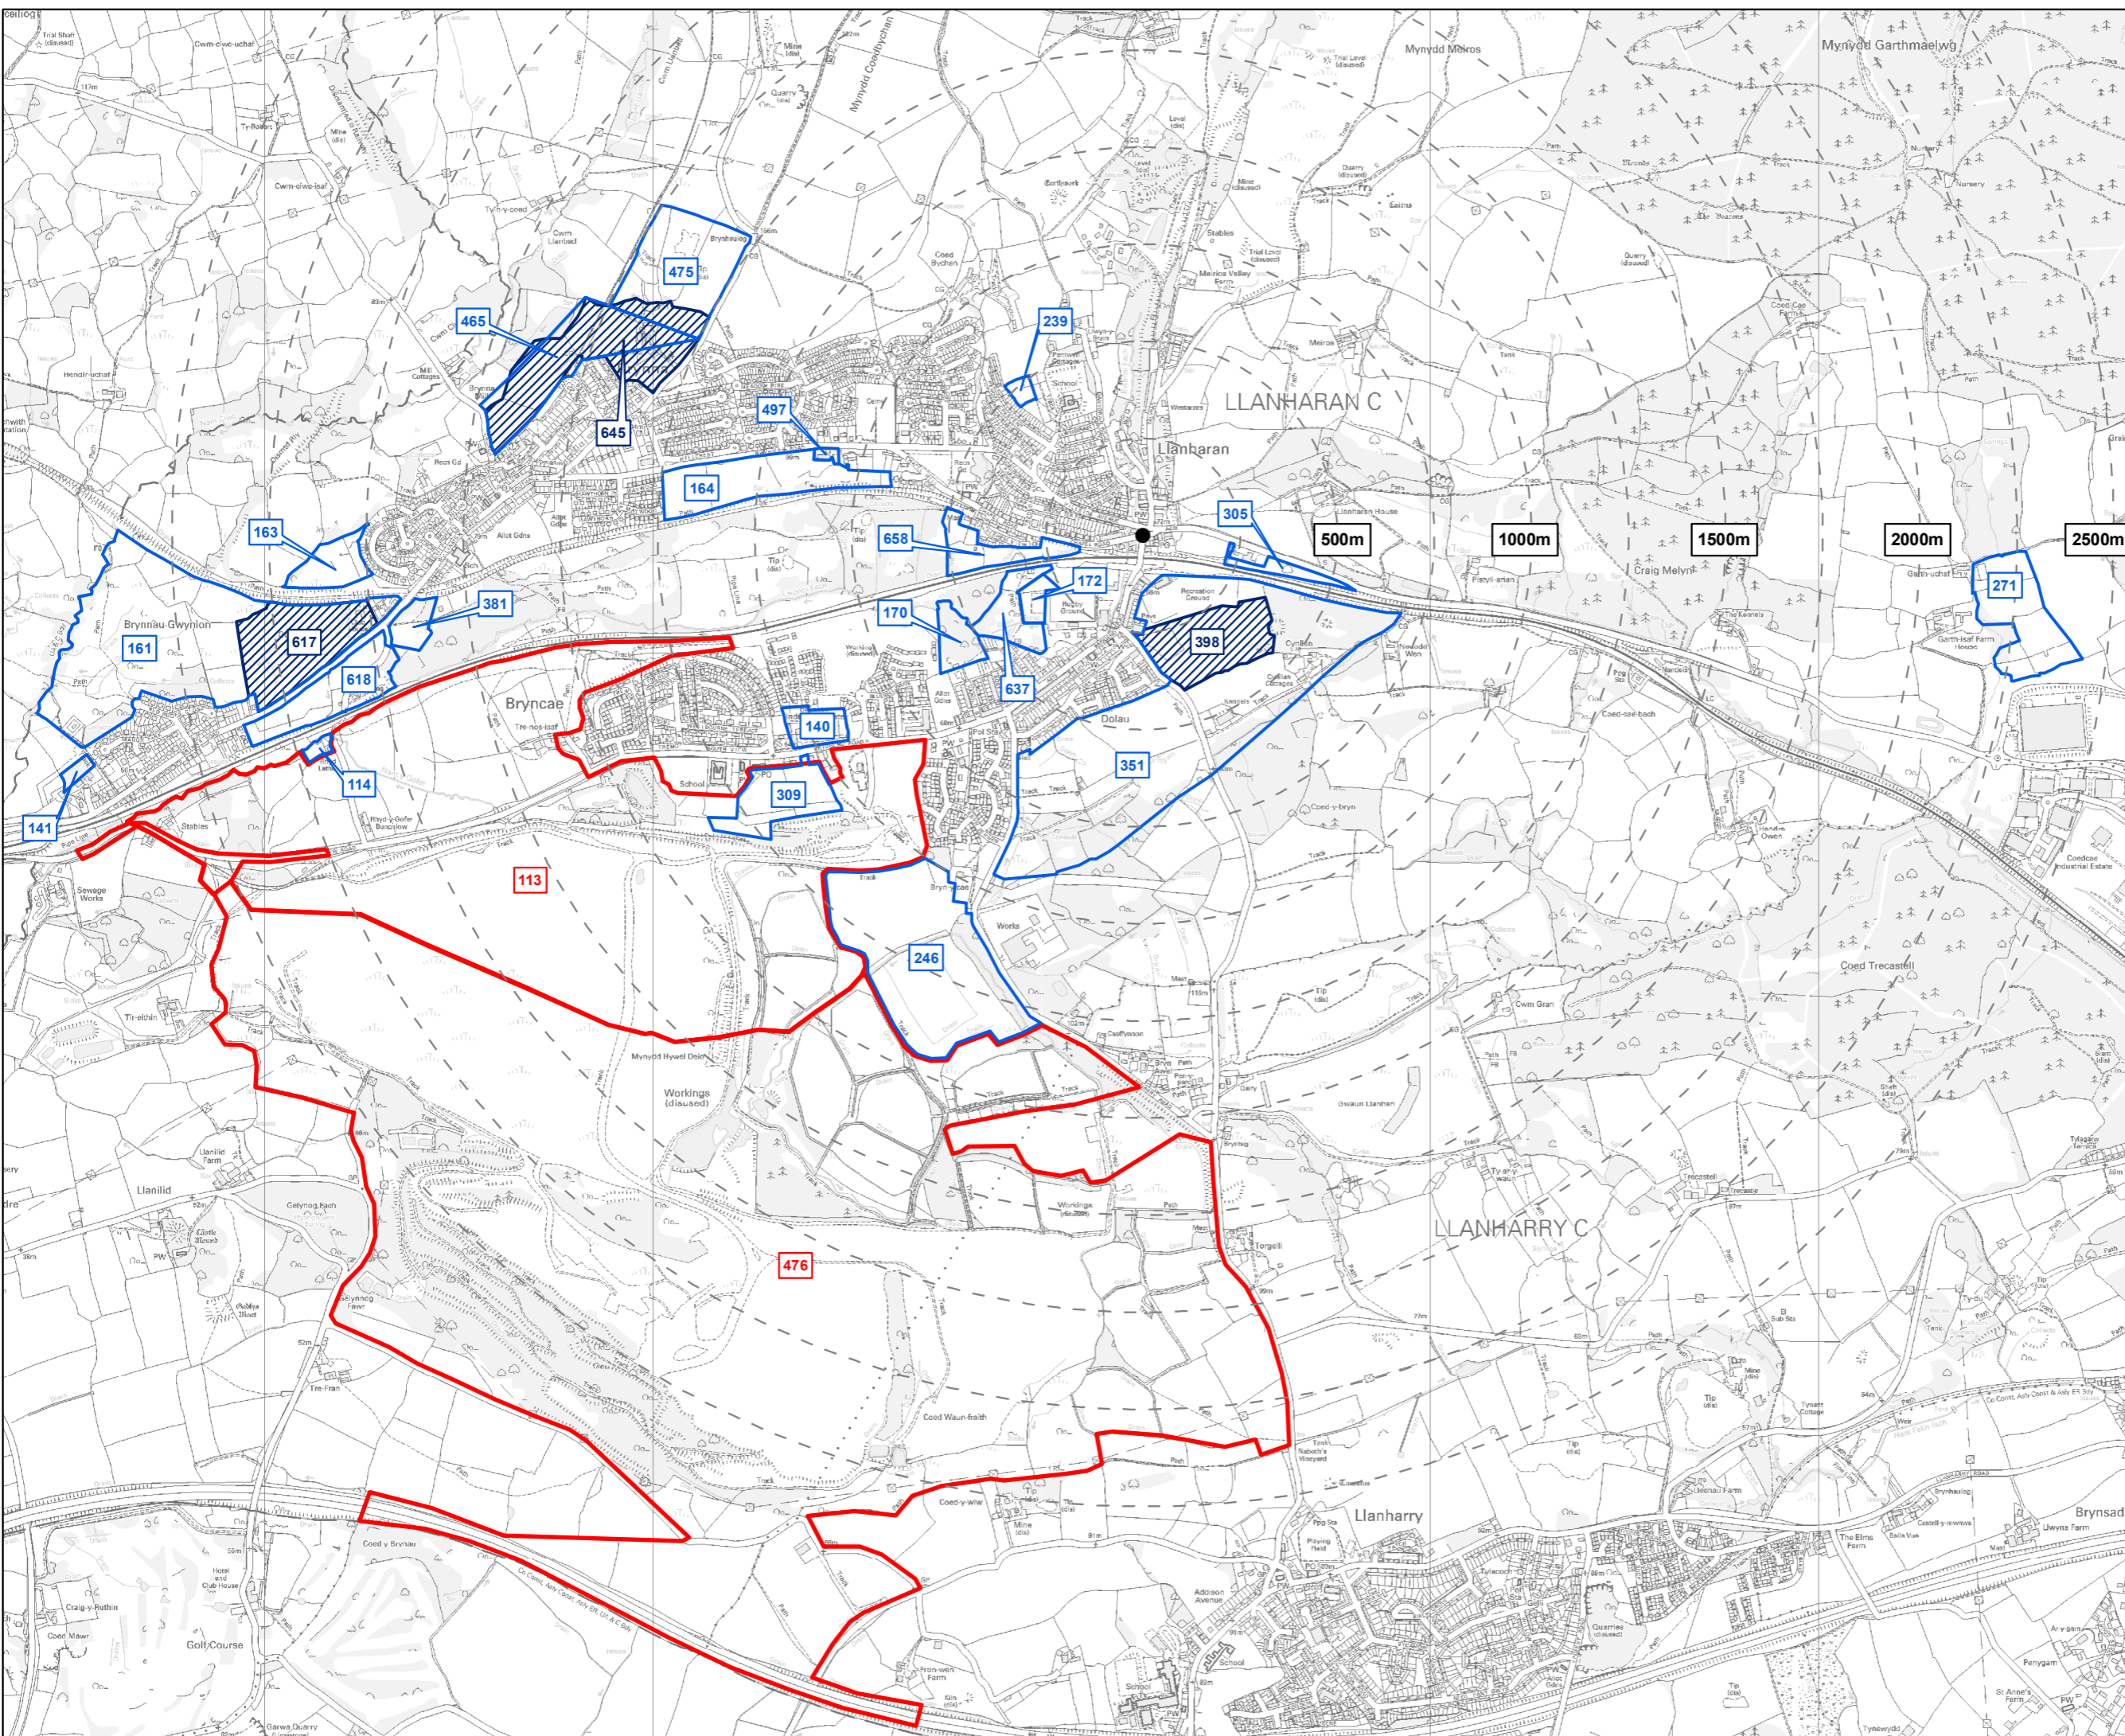

Strategic & Non-Strategic Sites Across Llanharan Area

1. **Key**
2. Llanharan Village Centre
   - --- Distance Ring (250m Intervals)
   - Non Strategic Site
   - ▨ Non Strategic Site (Overlapping Site)
   - Strategic Site

See Appendix for full candidate site register and site details

Project	Llanharan
Title	Strategic & Non-Strategic Sites Across Llanharan Area
Client	Rhondda Cynon Taf County Borough Council
Date	22.02.08
Scale	1 : 15,500 @ A3
Drawn by	MAR
Dwg. No	30483-001