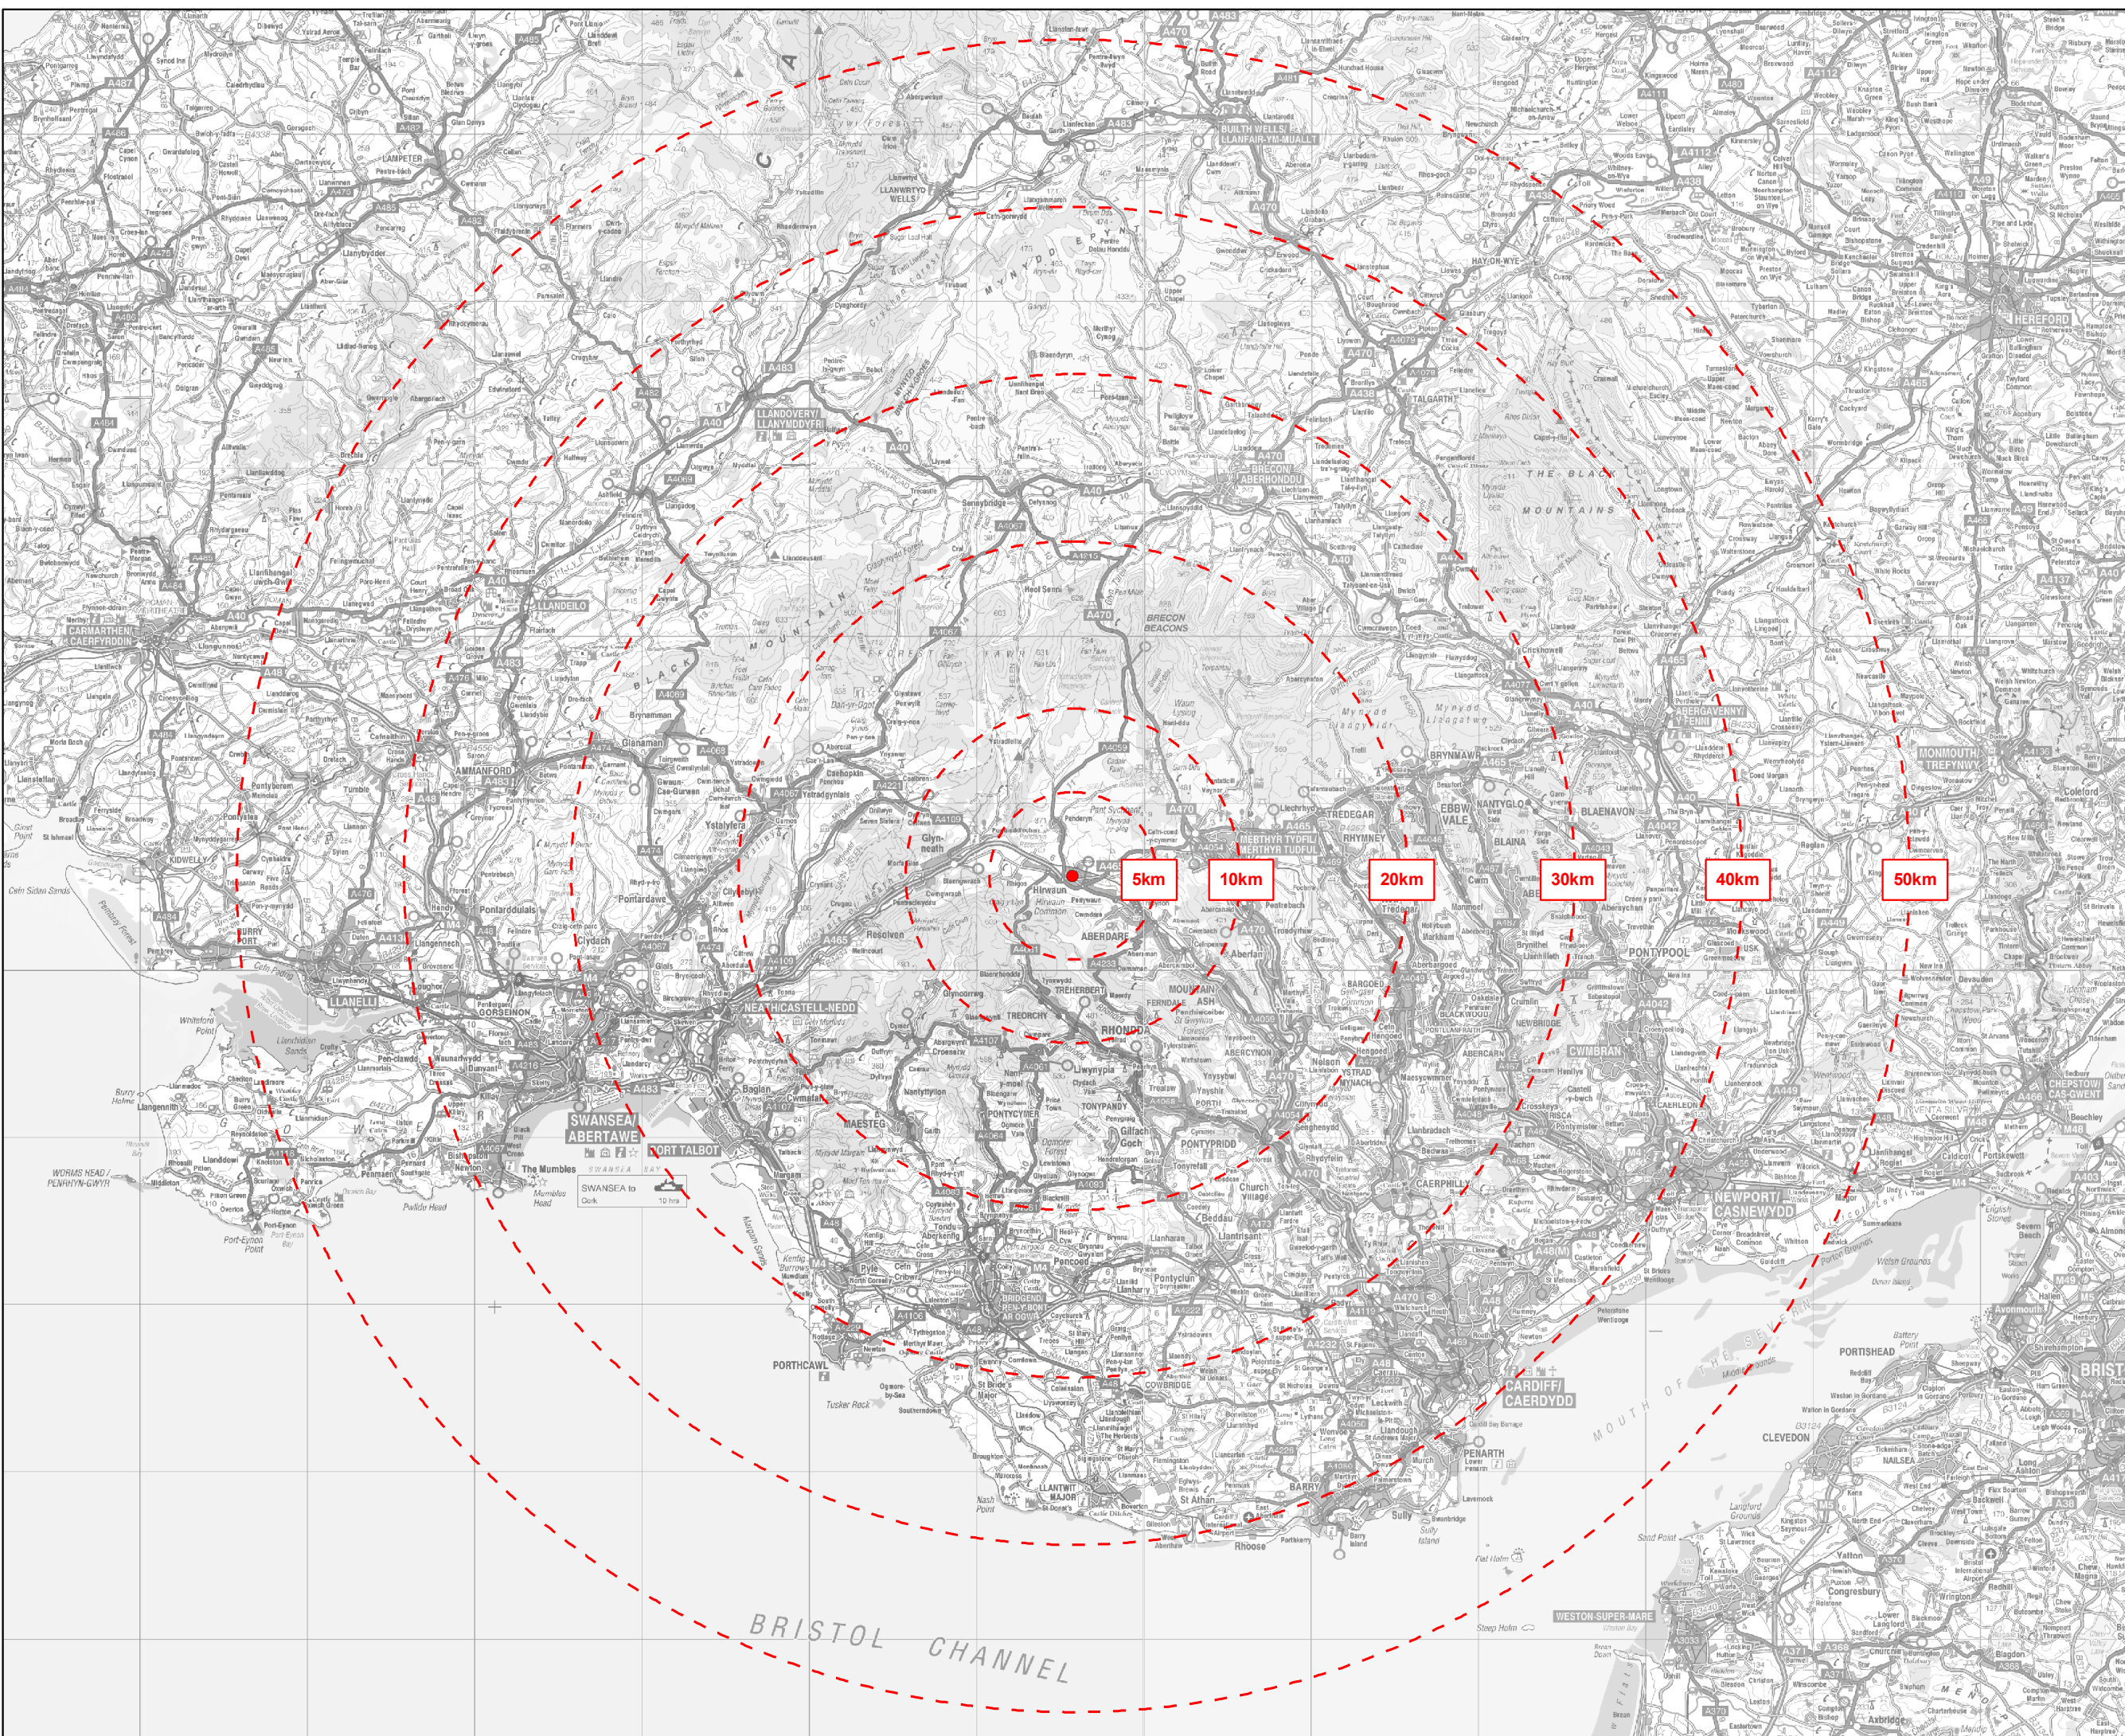

Hirwaun: Distance Ring Plan

1. **Key**
2. Hirwaun Village Centre
   - Distance Ring (km)

Project	Hirwaun
Title	Hirwaun Distance Ring Plan
Client	Rhondda Cynon Taf County Borough Council
Date	07.03.08
Scale	1 : 360,000 @ A3
Drawn by	MAR
Dwg. No	30484-004