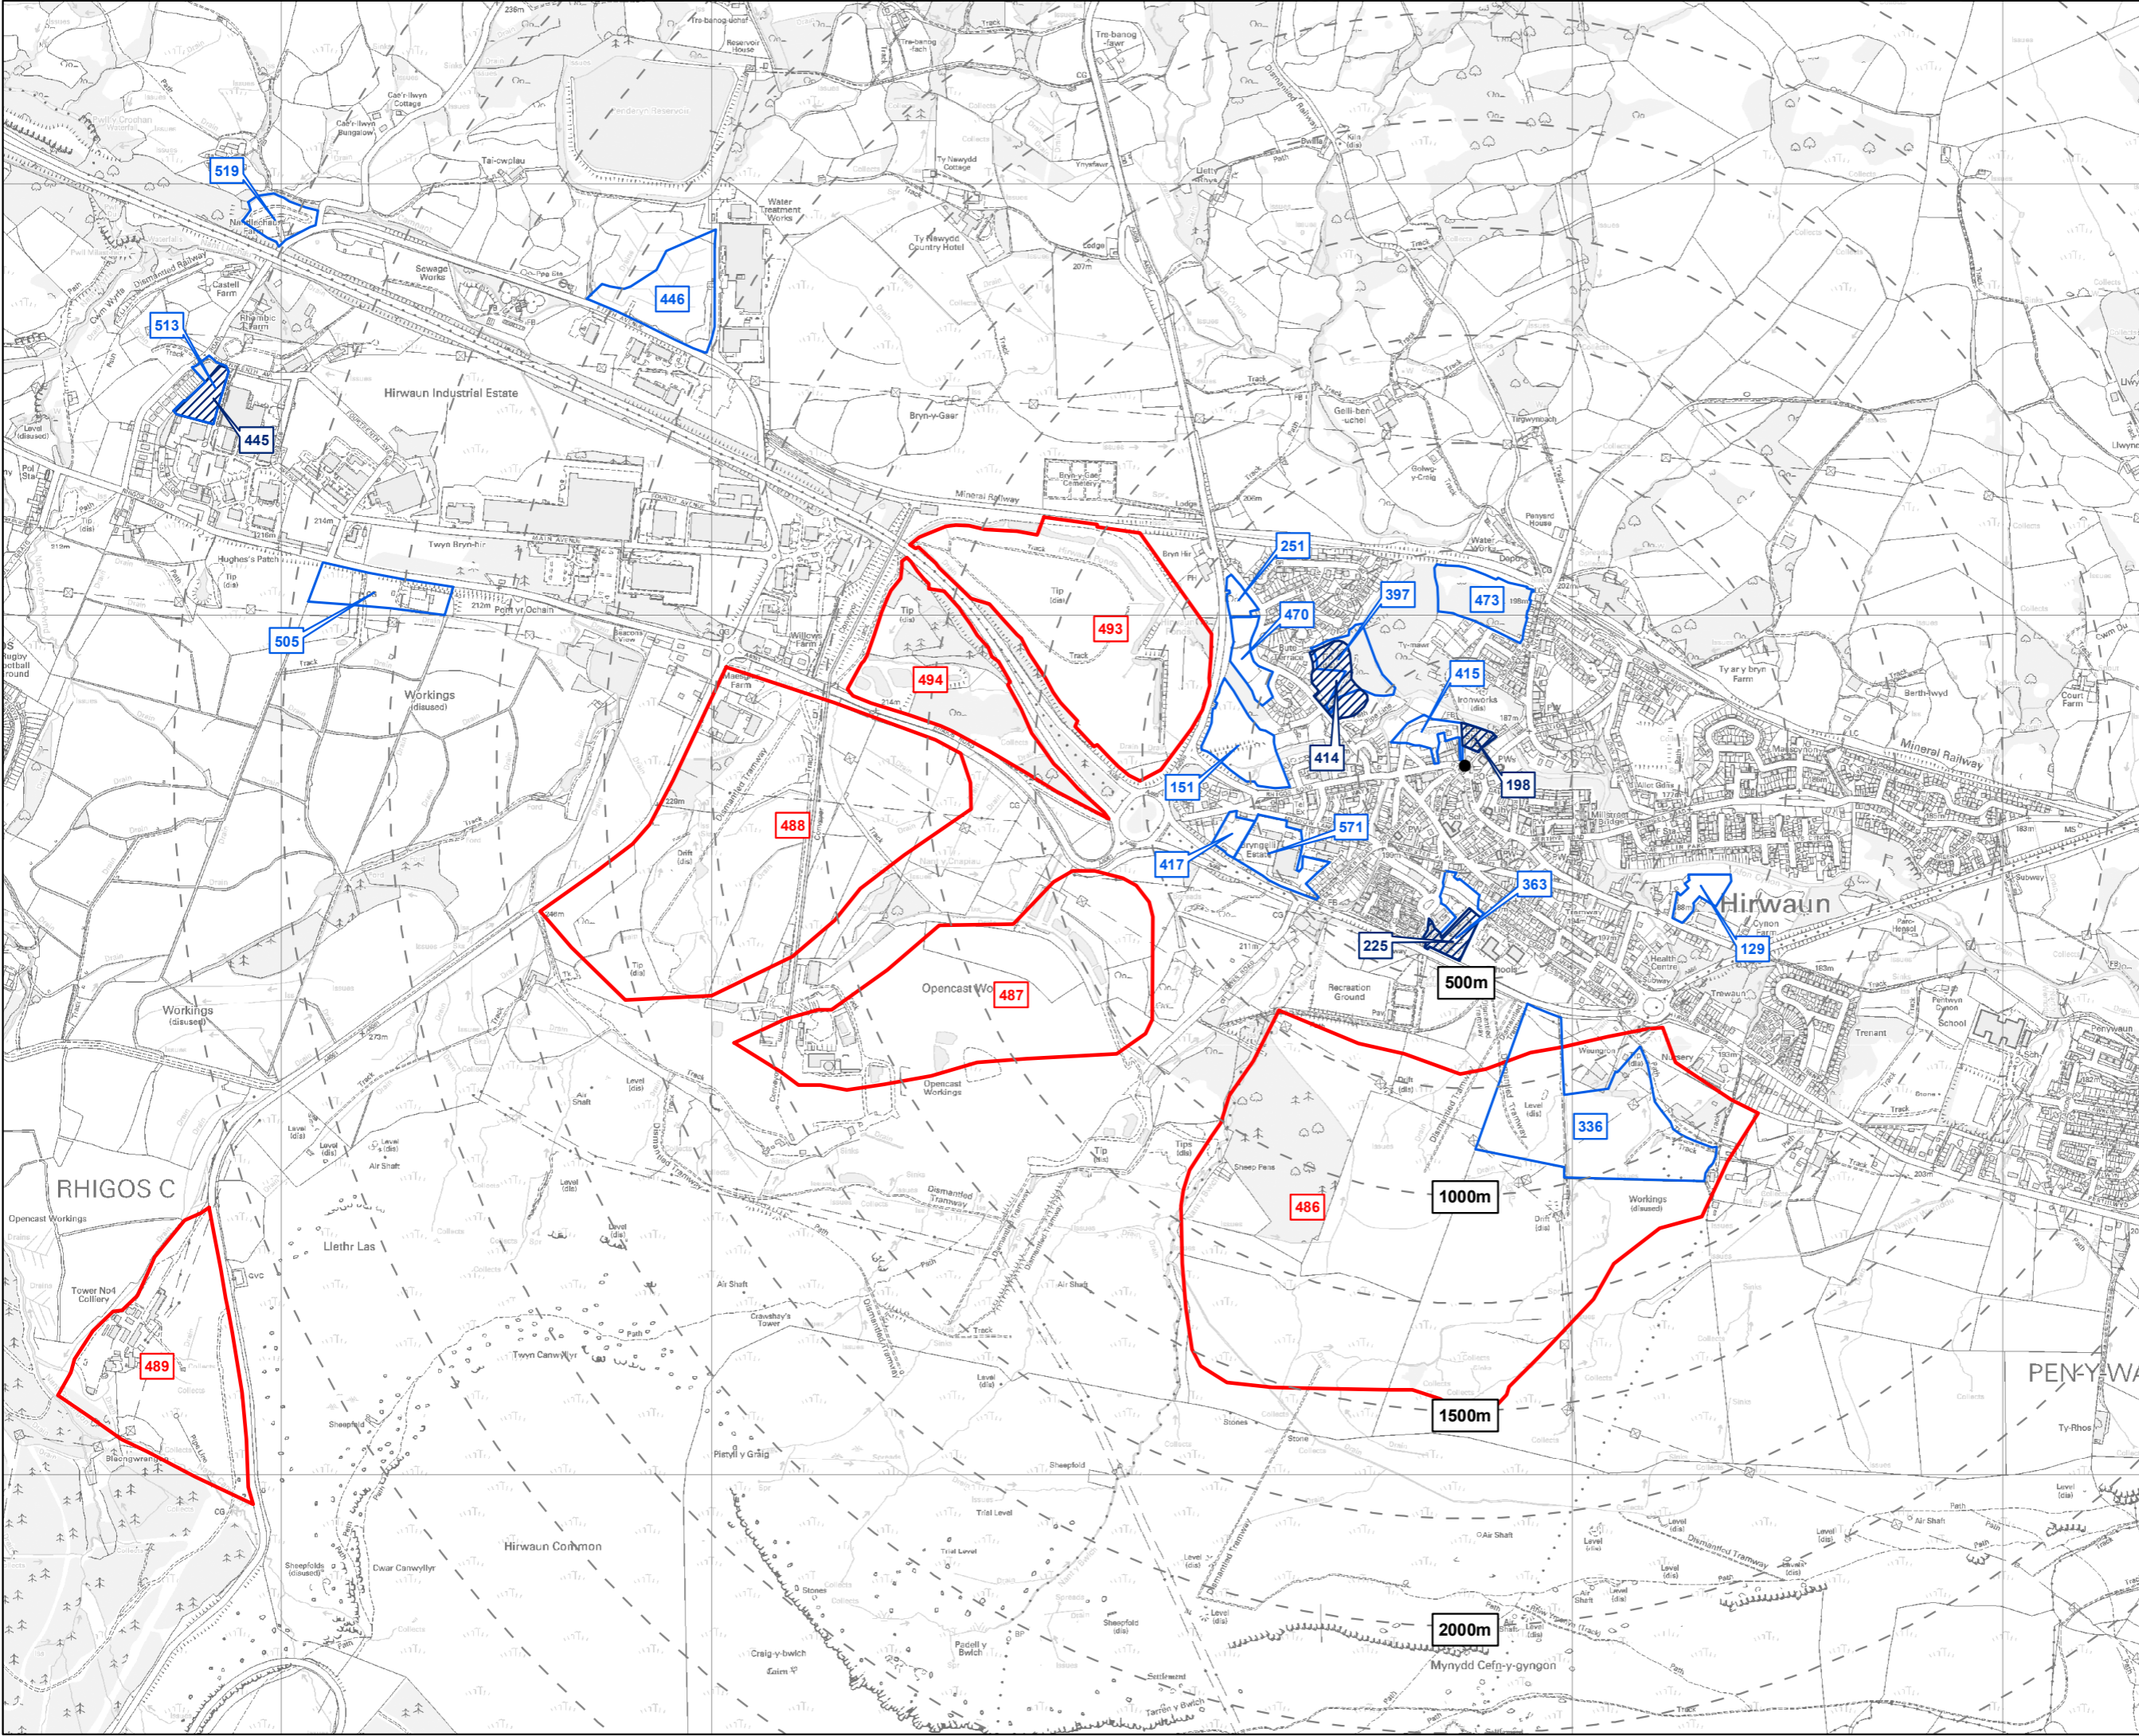

Strategic & Non-Strategic Sites Across Hirwaun

Key

- Hirwaun Village Centre
- Distance Ring (250m Intervals)
- Non Strategic Site
- Non Strategic Site (Overlapping Site)
- Strategic Site

See Appendix for full candidate site register and site details

Project	Hirwaun
Title	Strategic & Non-Strategic Sites Across Hirwaun
Client	Rhondda Cynon Taf County Borough Council
Date	22.02.08
Scale	1 : 14,000 @ A3
Drawn by	MAR
Dwg. No	30484-001