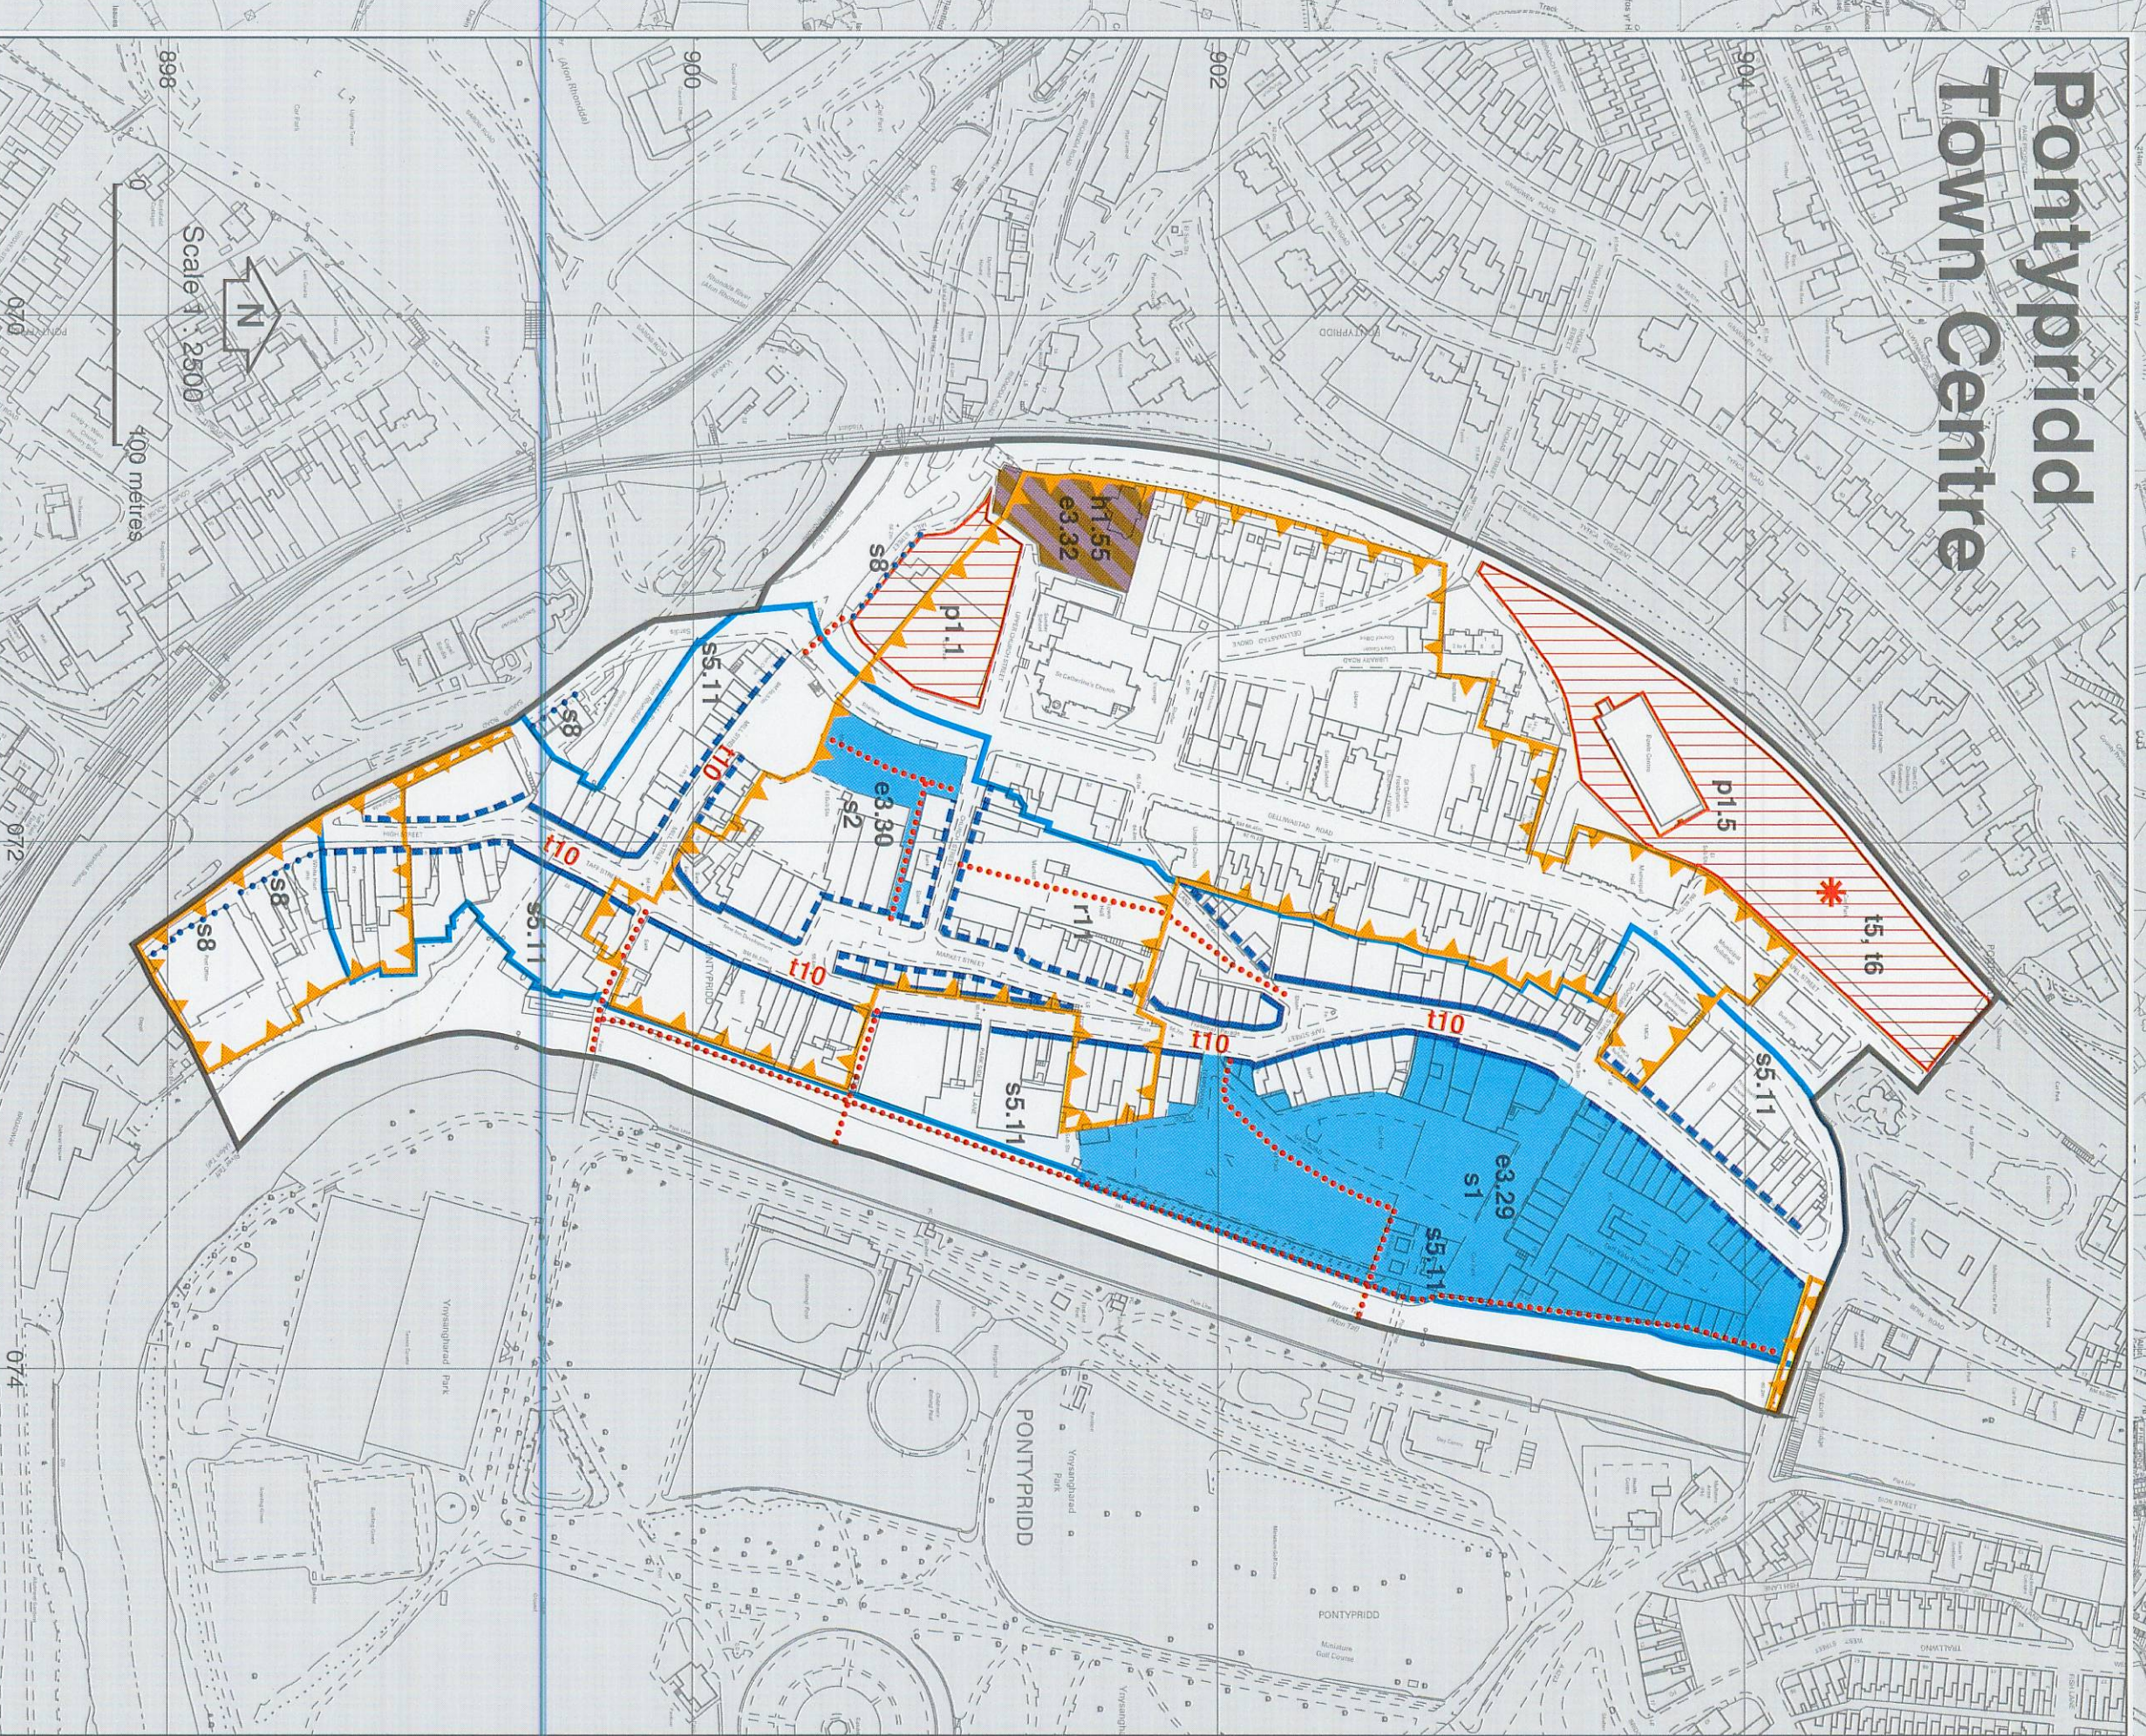

LEGEND

GENERAL

- Local Plan Boundary
- Metropolitan Local Plan Boundaries
- Policy Area Boundaries

ENVIRONMENT

- Statement Boundaries e01
- Special Landscape Areas e05
- Green Wedges e04
- Registered Commons e06
- National Sites of Special Scientific Interest e10
- Historic Parks e08
- Designated Conservation Areas e04e, e050
- Specialist Ancient Monuments e044
- Desired Land Reclamation e024
- Urban Open Spaces e059

LAND USE

- Residential Development N1
- Employment Development e1 - e3
- Employment Use e4
- Retail Development e1 - e4
- Shipping Area (16 - Marine) e5
- Primary & Secondary Shopping Frontages e8
- Retail Parks e12
- Fringe Shopping Areas e8
- Community Services e04, e05, e08
- Recreation & Tourism e1, e2, e5, e7, e9 - e11

INFRASTRUCTURE

- Major Highway Schemes 11
- Other Highway Schemes 12
- Roads in new Development 13
- Proposed - Dashed Line 14
- Other Stations 15
- Bar Rail Interchange 16
- Fast and Slow Stages 17
- Environmental Traffic Measures 19
- Recreation 10
- Residential 11
- Open Space 12
- Parking Schemes p1
- Sewerage Schemes u3

Scale 1:15,000

0 200 1000 Metres

Reference should be made to the written statement of the Local Plan policies which are relevant to the words of the Plan area.

RHONDDA CYNON TAF

Rhondda Cynon Taff (Taff Ely) Local Plan
(Including Waste Policies)
Cynllun Lleol (Taf Ely)
(Gan Gynnydd Polisiar, Tŷn Gwestai)