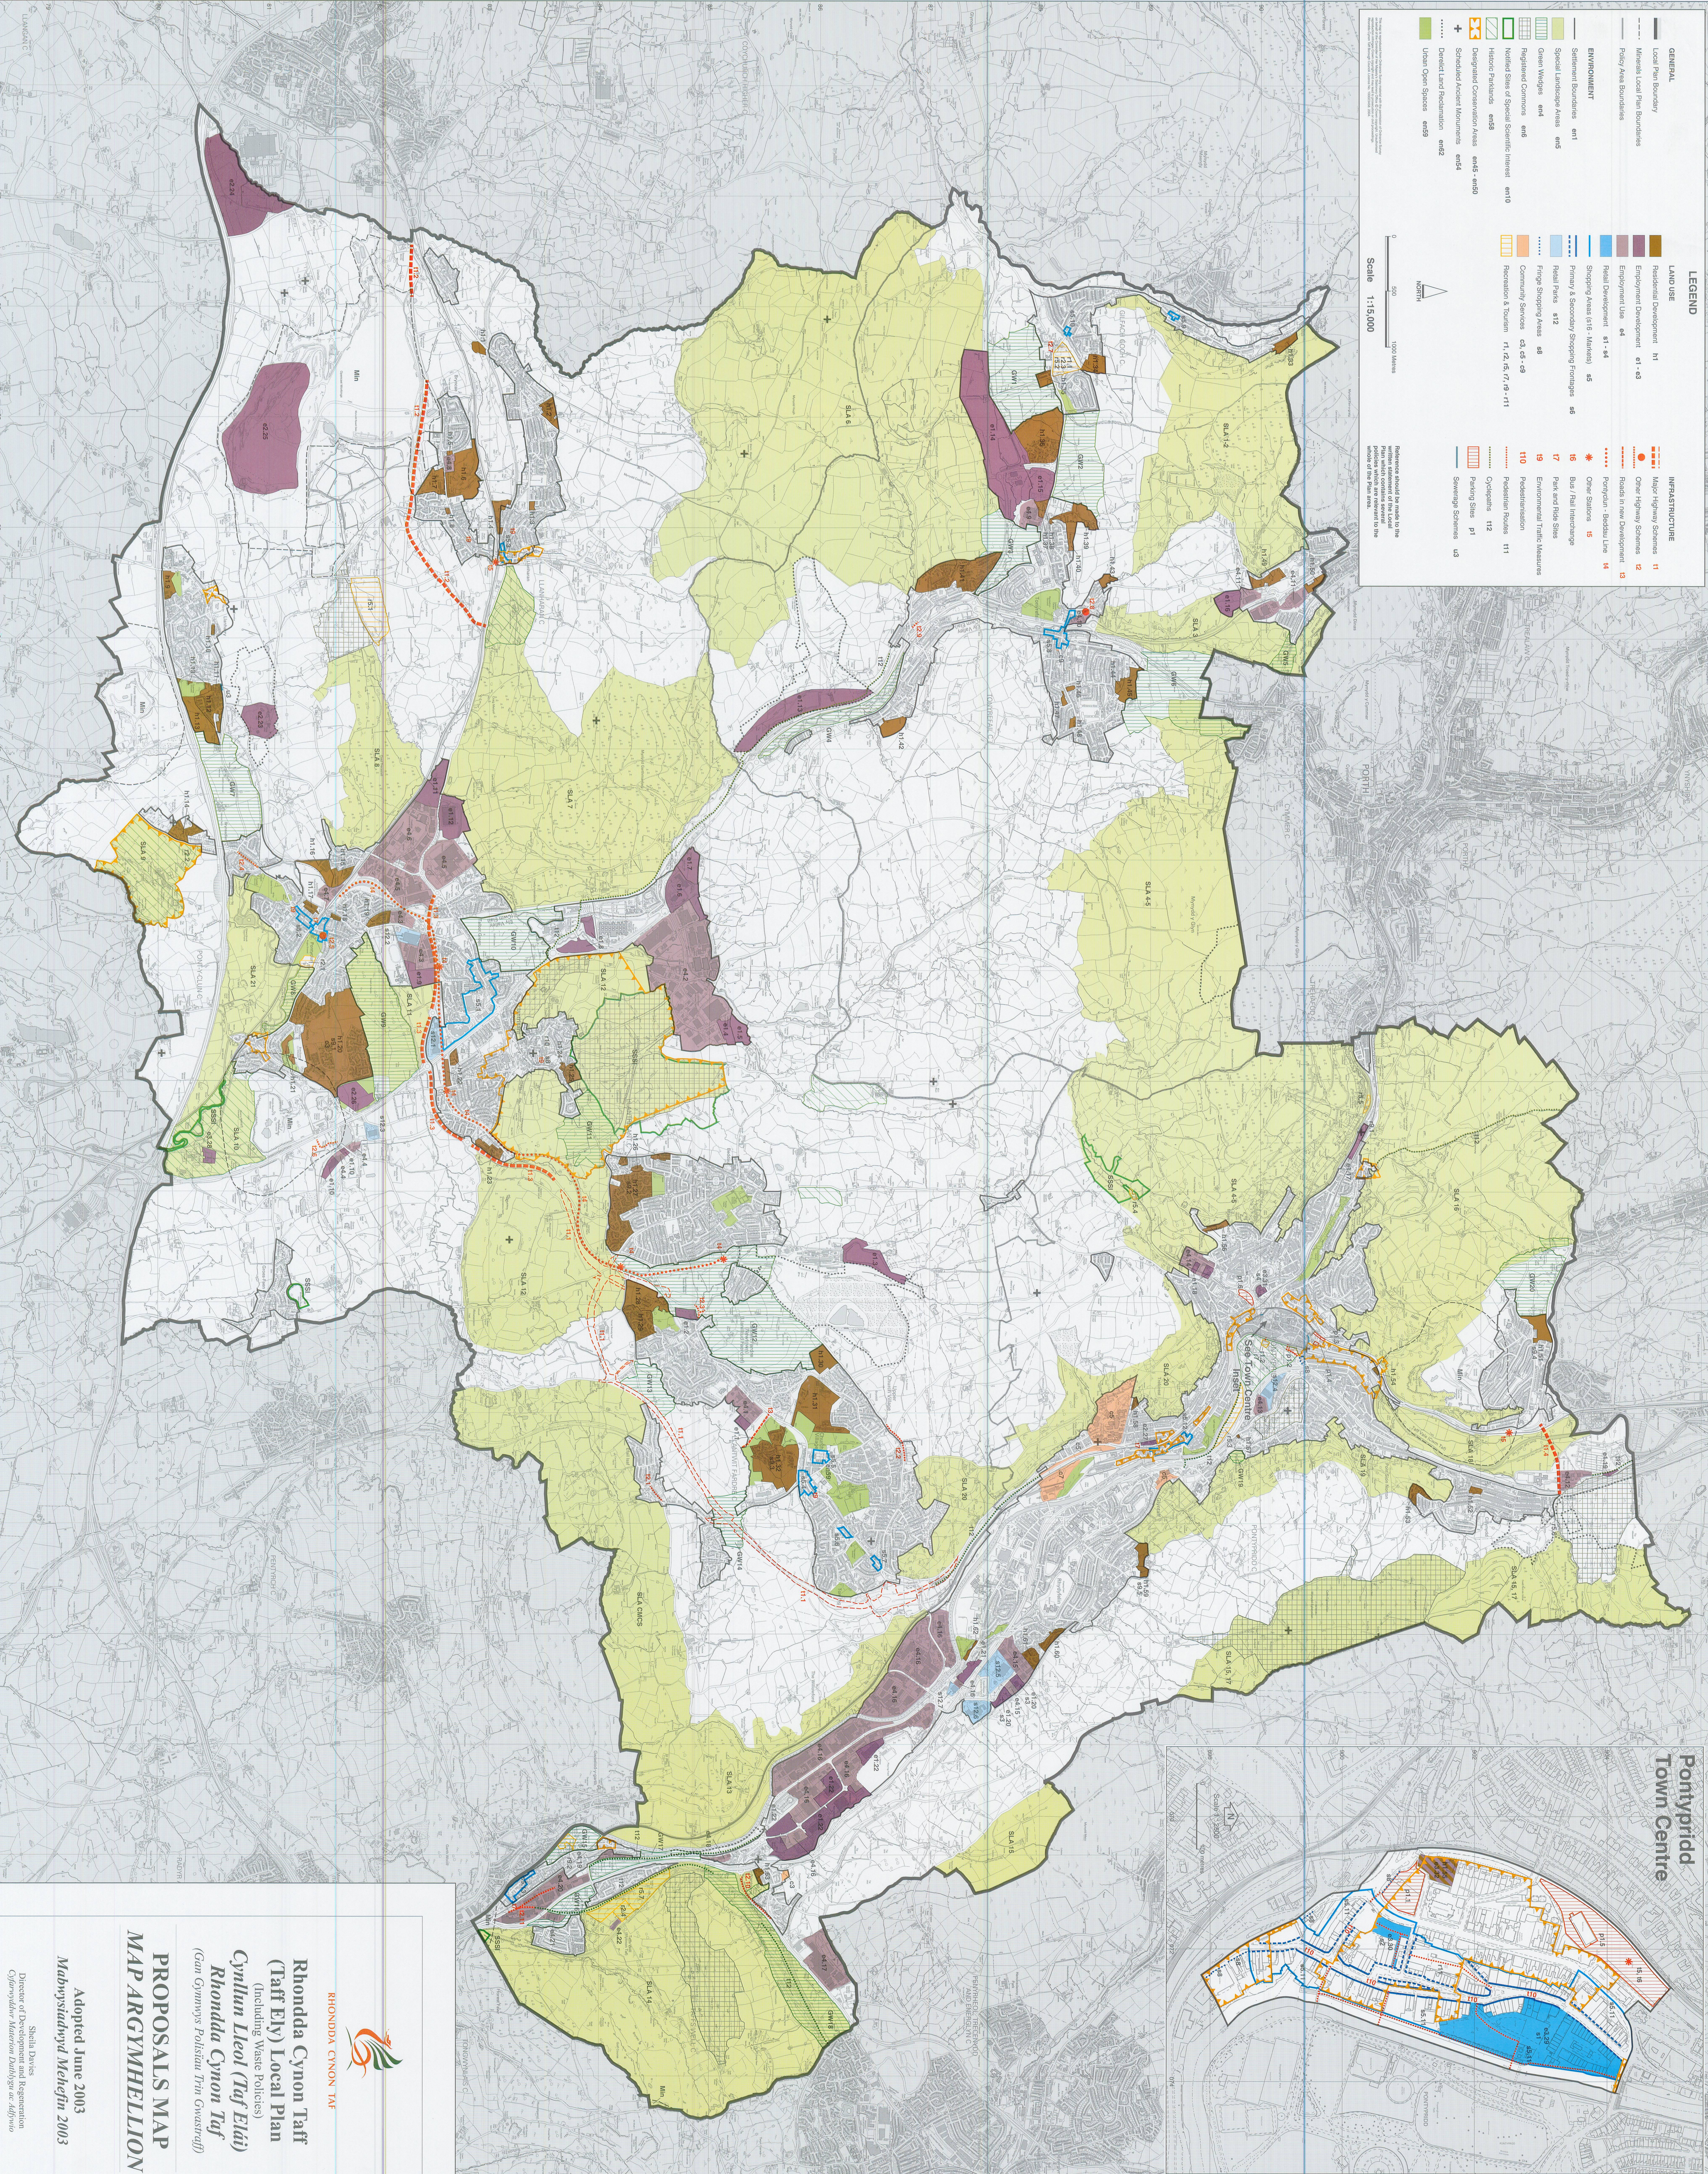

LEGEND

GENERAL

- Local Plan Boundary
- Metropolitan Local Plan Boundaries
- Policy Area Boundaries

ENVIRONMENT

- Statement Boundaries e01
- Special Landscape Areas e05
- Green Wedges e04
- Registered Commons e06
- National Sites of Special Scientific Interest e10
- Historic Parks e08
- Designated Conservation Areas e04e, e050
- Specialist Ancient Monuments e044
- Desired Land Reclamation e024
- Urban Open Spaces e059

LAND USE

- Residential Development N1
- Employment Development e1 - e3
- Employment Use e4
- Retail Development e1 - e4
- Shipping Area (16 - Marine) e5
- Primary & Secondary Shopping Frontages e8
- Retail Parks e12
- Fringe Shopping Areas e8
- Community Services e04, e05, e08
- Recreation & Tourism e1, e2, e5, e7, e9 - e11

INFRASTRUCTURE

- Major Highway Schemes 11
- Other Highway Schemes 12
- Roads in new Development 13
- Proposed - Dashed Line 14
- Other Stations 15
- Bar Rail Interchange 16
- Fast and Slow Stages 17
- Environmental Traffic Measures 19
- Recreation 10
- Residential 11
- Open Space 12
- Parking Schemes p1
- Sewerage Schemes u3

Scale 1:15,000

0 200 1000 Metres

Reference should be made to the written statement of the Local Plan policies which are relevant to the words of the Plan area.

RHONDDA CYNON TAF

Rhondda Cynon Taff (Taff Ely) Local Plan
(Including Waste Policies)
Cynllun Lleol (Taf Ely)
(Gan Gynnydd Polisiar, Tŷn Gwestai)