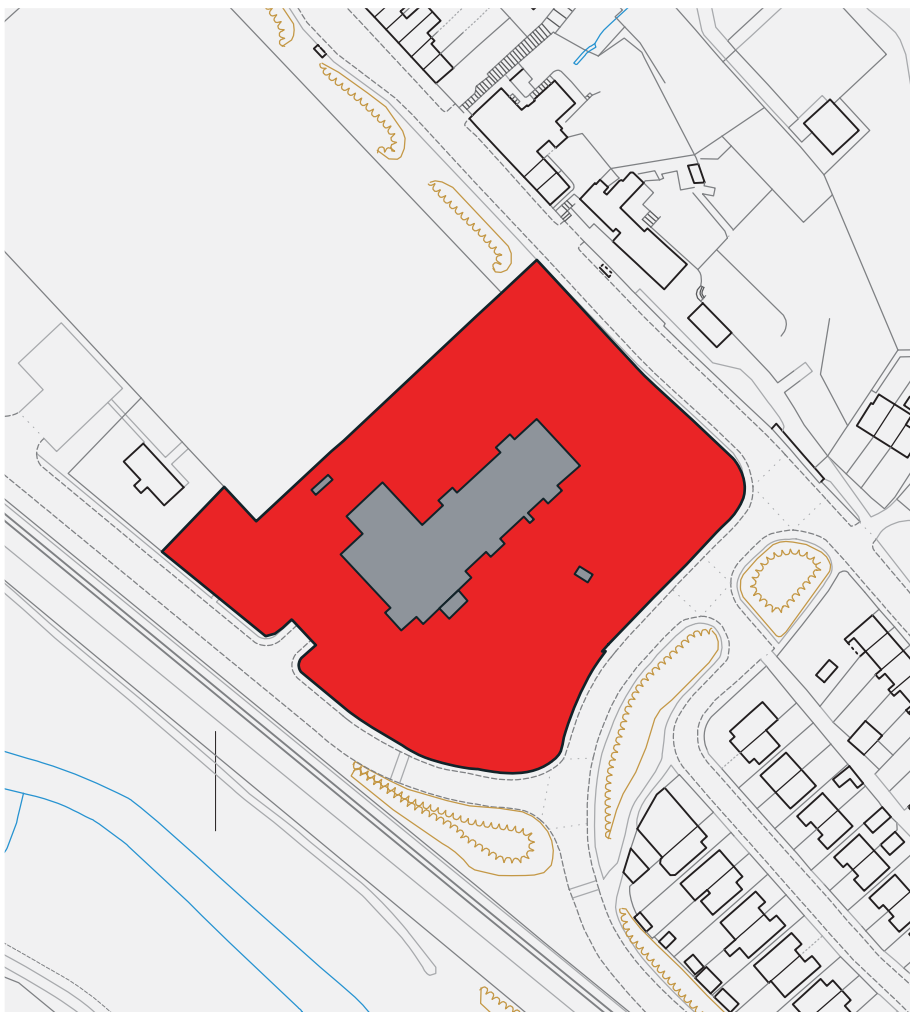

Ysgol Gynradd Gymuned Pen-yr-englyn Penyreglyn Community Primary School

RHONDDA CYNON TAF

Hysbysiad Cyfreithiol / Legal Notice

RHONDDA CYNON TAF

GORCHYMYN DIOGELU MANNAU CYHOEDDUS (RHEOLI CŴN) 2020

DEDDF YMDDYGIAD GWRTHGYMDEITHASOL, TROSEDDU A PHLISMONA 2014

RHONDDA CYNON TAF

PUBLIC SPACES PROTECTION ORDER (DOG CONTROLS) 2020

ANTI-SOCIAL BEHAVIOUR, CRIME AND POLICING ACT 2014

**Chaiff cŵn ddim bod yn yr ardal yma.
O beidio â dilyn y rheolau yma, mae'n bosibl y
cewch chi hysbysiad cosb benodedig o £100.**

**Dogs are not allowed within this area.
Failure to follow these rules may result in a
fixed penalty notice of £100.**

■ Dim Cŵn | No Dogs

Hawfraind y goron a hawliau cronfa ddata 2016 Arolwg Ordnans 100023458
Crown copyright and database rights 2016 Ordnance Survey 100023458

Am ragor o wybodaeth, ewch i:

<http://fymhethau.rctcbc.gov.uk/fyRhondda.aspx>

For further information, please visit:

<http://my.rctcbc.gov.uk/myRhondda.aspx>