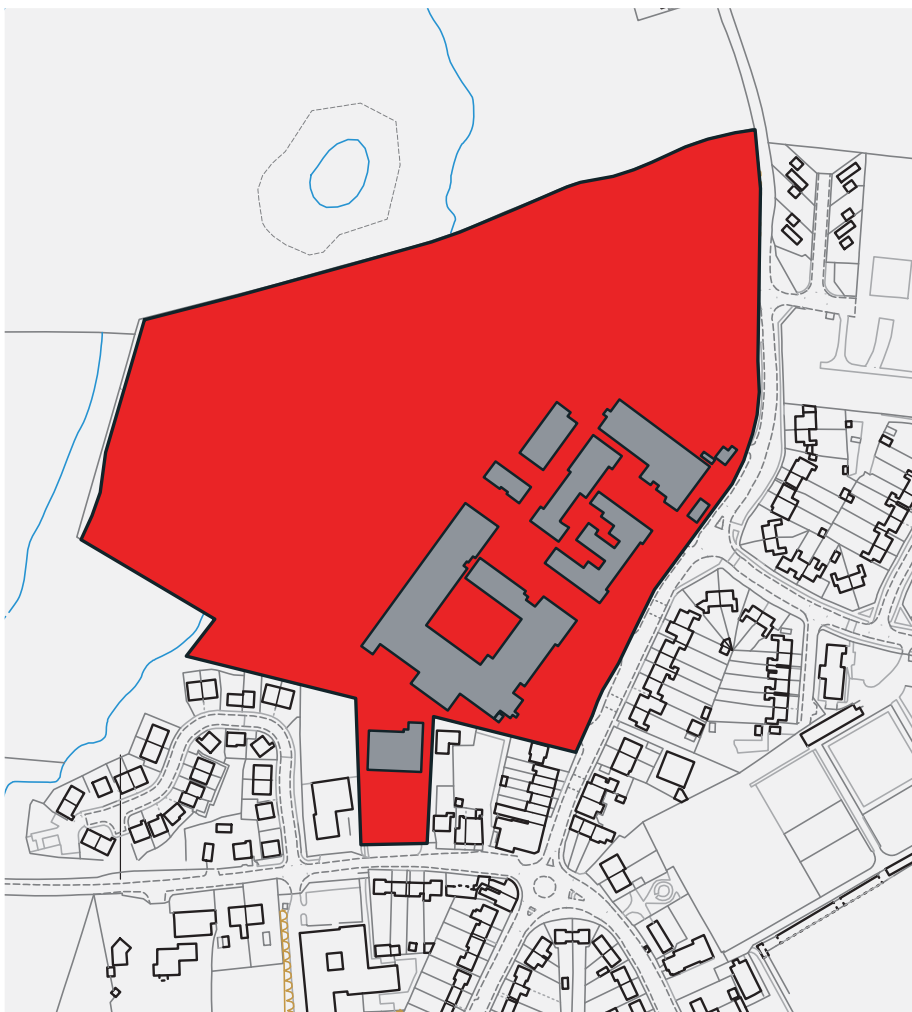

Ysgol Gyfun Bryn Celynnog

Bryn Celynnog Comprehensive School

RHONDDA CYNON TAF

Hysbysiad Cyfreithiol / Legal Notice

RHONDDA CYNON TAF

GORCHYMYN DIOGELU MANNAU CYHOEDDUS (RHEOLI CŴN) 2020

DEDDF YMDDYGIAD GWRTHGYMDEITHASOL, TROSEDDU A PHLISMONA 2014

RHONDDA CYNON TAF

PUBLIC SPACES PROTECTION ORDER (DOG CONTROLS) 2020

ANTI-SOCIAL BEHAVIOUR, CRIME AND POLICING ACT 2014

Chaiff cŵn ddim bod yn yr ardal yma.
O beidio â dilyn y rheolau yma, mae'n bosibl y
cewch chi hysbysiad cosb benodedig o £100.

Dogs are not allowed within this area.
Failure to follow these rules may result in a
fixed penalty notice of £100.

■ Dim Cŵn | No Dogs

Hawifraint y goron a hawliau cronfa ddata 2016 Arolwg Ordnans 100023458
Crown copyright and database rights 2016 Ordnance Survey 100023458

Am ragor o wybodaeth, ewch i:

<http://fymhethau.rctcbc.gov.uk/fyRhondda.aspx>

For further information, please visit:

<http://my.rctcbc.gov.uk/myRhondda.aspx>