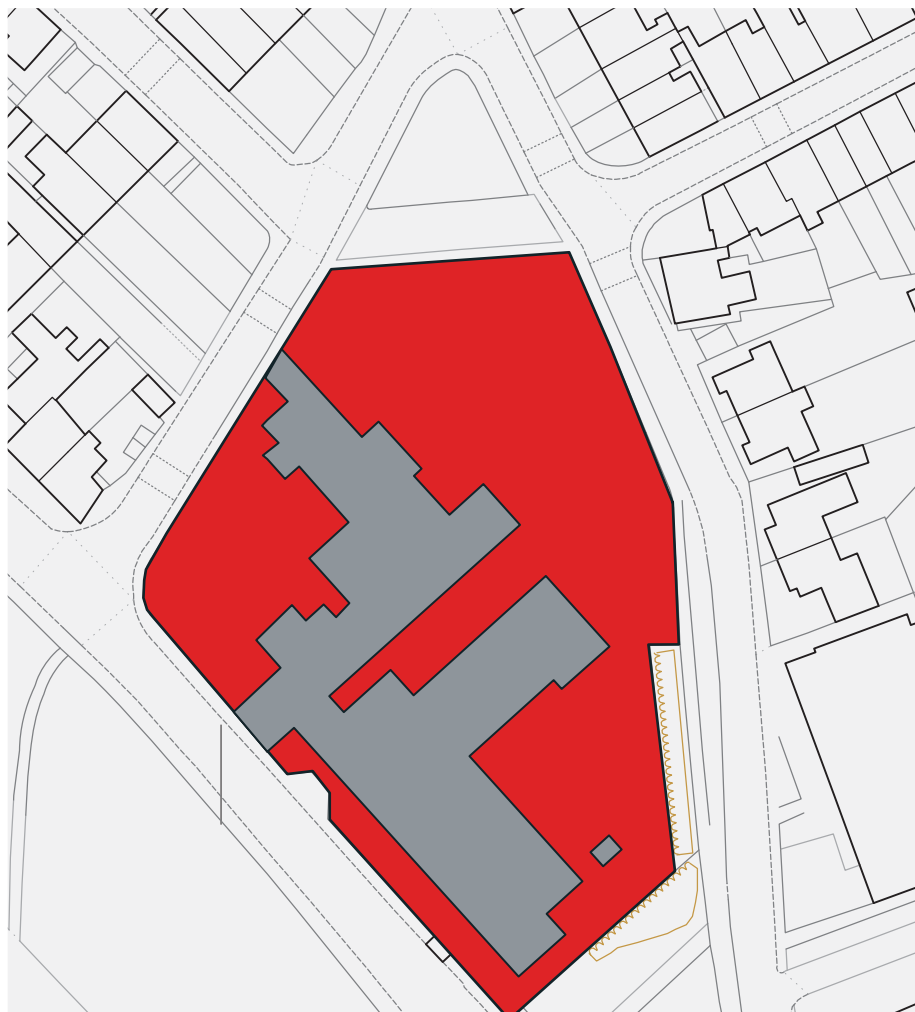

Ysgol Gynradd Parc Aberdâr Aberdare Park Primary

RHONDDA CYNON TAF

Hysbysiad Cyfreithiol / Legal Notice

RHONDDA CYNON TAF

GORCHYMYN DIOGELU MANNAU CYHOEDDUS (RHEOLI CŴN) 2020

DEDDF YMDDYGIAD GWRTHGYMDEITHASOL, TROSEDDU A PHLISMONA 2014

RHONDDA CYNON TAF

PUBLIC SPACES PROTECTION ORDER (DOG CONTROLS) 2020

ANTI-SOCIAL BEHAVIOUR, CRIME AND POLICING ACT 2014

**Chaiff cŵn ddim bod yn yr ardal yma.
O beidio â dilyn y rheolau yma, mae'n bosibl y
cewch chi hysbysiad cosb benodedig o £100.**

**Dogs are not allowed within this area.
Failure to follow these rules may result in a
fixed penalty notice of £100.**

■ Dim Cŵn | No Dogs

Hawfrint y goron a hawliau cronfa ddata 2016 Arolwg Ordnans 100023458
Crown copyright and database rights 2016 Ordnance Survey 100023458

Am ragor o wybodaeth, ewch i:

<http://fymhethau.rctcbc.gov.uk/fyRhondda.aspx>

For further information, please visit:

<http://my.rctcbc.gov.uk/myRhondda.aspx>