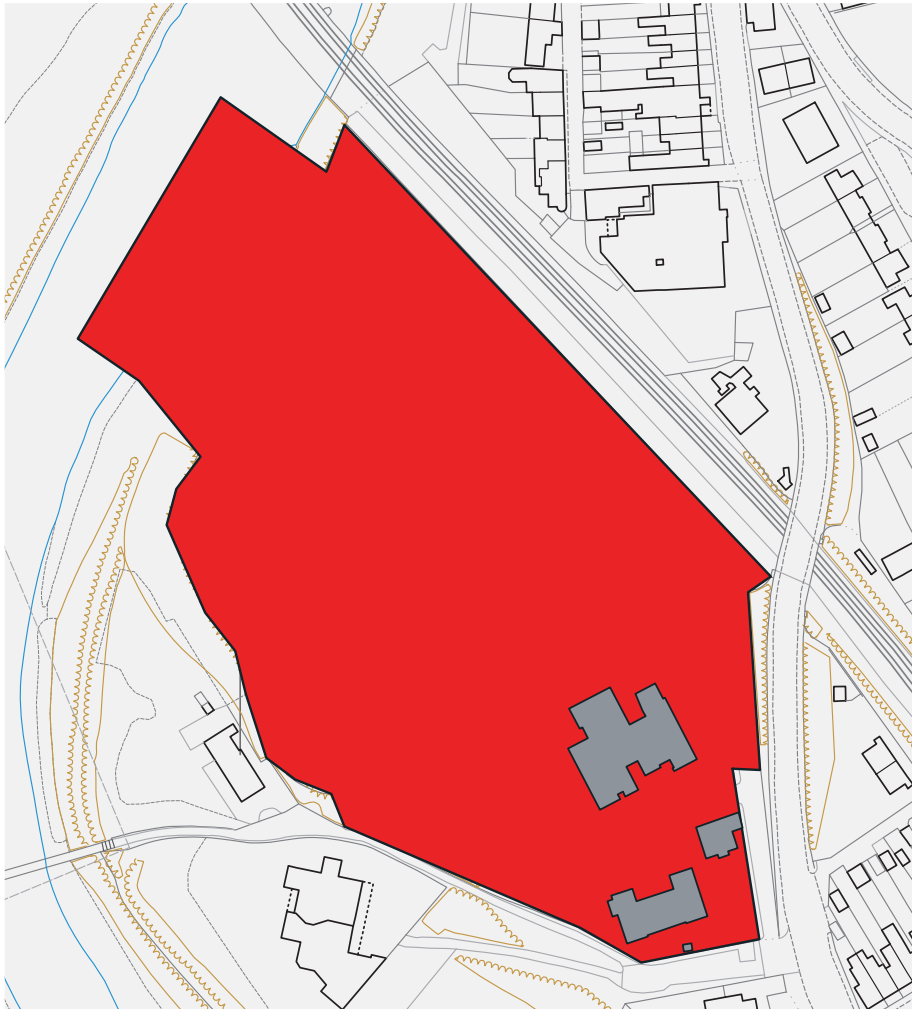

Ysgol Gynradd Ffynnon Taf Ffynnon Taf Primary School

RHONDDA CYNON TAF

Hysbysiad Cyfreithiol / Legal Notice

RHONDDA CYNON TAF

GORCHYMYN DIOGELU MANNAU CYHOEDDUS (RHEOLI CŴN) 2020

DEDDF YMDDYGIAD GWRTHGYMDEITHASOL, TROSEDDU A PHLISMONA 2014

RHONDDA CYNON TAF

PUBLIC SPACES PROTECTION ORDER (DOG CONTROLS) 2020

ANTI-SOCIAL BEHAVIOUR, CRIME AND POLICING ACT 2014

**Chaiff cŵn ddim bod yn yr ardal yma.
O beidio â dilyn y rheolau yma, mae'n bosibl y
cewch chi hysbysiad cosb benodedig o £100.**

**Dogs are not allowed within this area.
Failure to follow these rules may result in a
fixed penalty notice of £100.**

■ Dim Cŵn | No Dogs

Hawffraint y goron a hawliau cronfa ddata 2016 Arolwg Ordnans 100023458
Crown copyright and database rights 2016 Ordnance Survey 100023458

Am ragor o wybodaeth, ewch i:

<http://fymhethau.rctcbc.gov.uk/fyRhondda.aspx>

For further information, please visit:

<http://my.rctcbc.gov.uk/myRhondda.aspx>