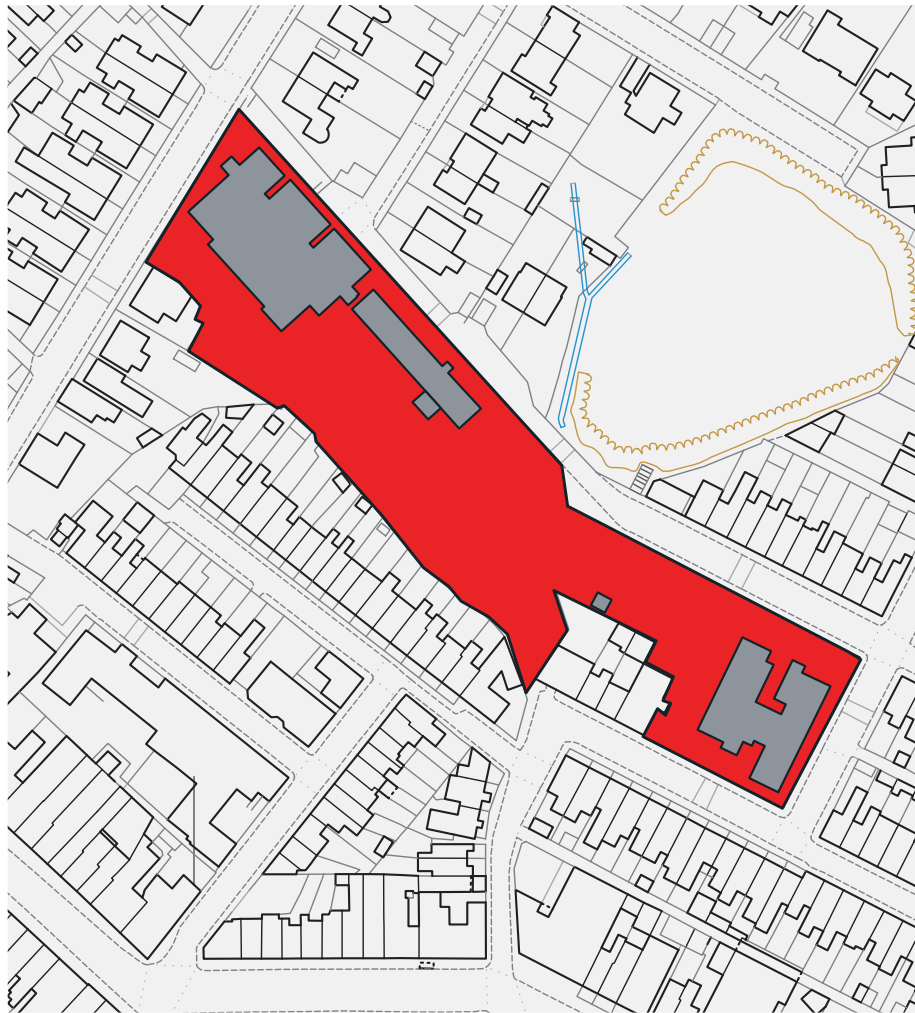

Ysgol Gynradd Treorci Treorchy Primary School

RHONDDA CYNON TAF

Hysbysiad Cyfreithiol / Legal Notice

RHONDDA CYNON TAF

GORCHYMYN DIOGELU MANNAU CYHOEDDUS (RHEOLI CŴN) 2020

DEDDF YMDDYGIAD GWRTHGYMDEITHASOL, TROSEDDU A PHLISMONA 2014

RHONDDA CYNON TAF

PUBLIC SPACES PROTECTION ORDER (DOG CONTROLS) 2020

ANTI-SOCIAL BEHAVIOUR, CRIME AND POLICING ACT 2014

**Chaiff cŵn ddim bod yn yr ardal yma.
O beidio â dilyn y rheolau yma, mae'n bosibl y
cewch chi hysbysiad cosb benodedig o £100.**

**Dogs are not allowed within this area.
Failure to follow these rules may result in a
fixed penalty notice of £100.**

■ Dim Cŵn | No Dogs

Hawffraint y goron a hawliau cronfa ddata 2016 Arolwg Ordnans 100023458
Crown copyright and database rights 2016 Ordnance Survey 100023458

Am ragor o wybodaeth, ewch i:

<http://fymhethau.rctcbc.gov.uk/fyRhondda.aspx>

For further information, please visit:

<http://my.rctcbc.gov.uk/myRhondda.aspx>