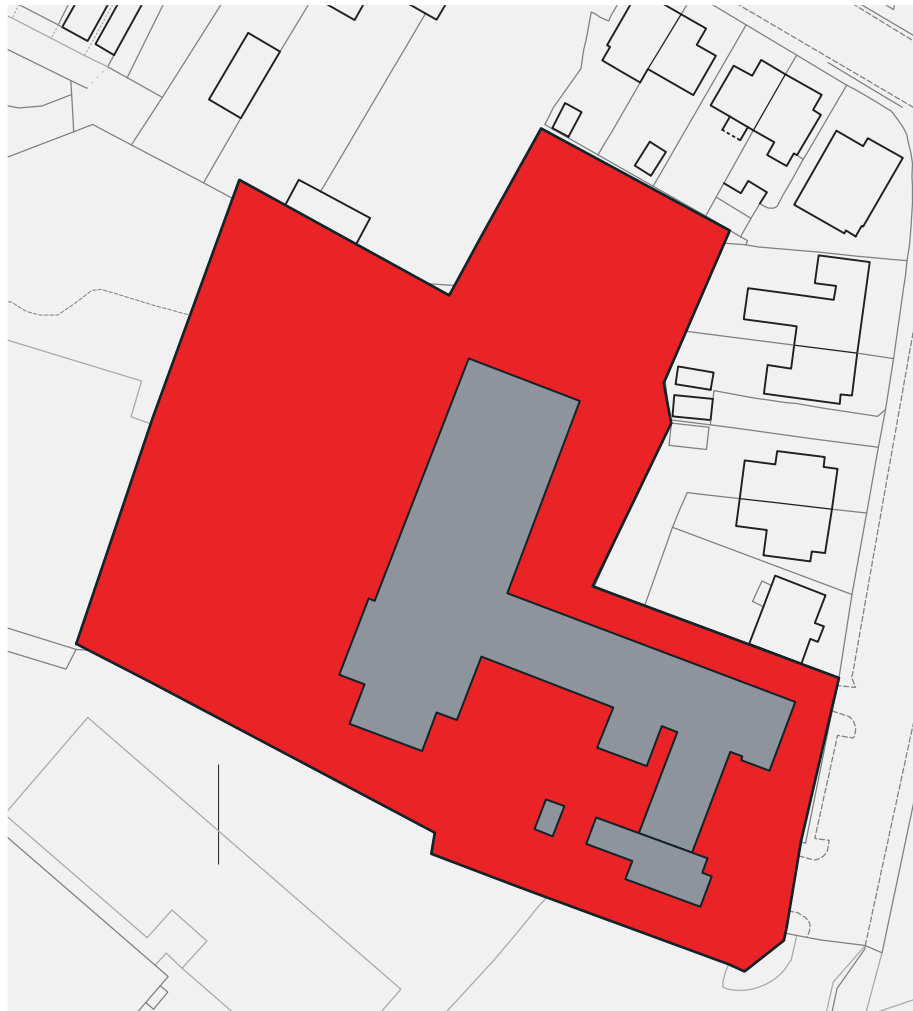

Ysgol Gynradd y Ddraenen Wen Hawthorn Primary School

RHONDDA CYNON TAF

Hysbysiad Cyfreithiol / Legal Notice

RHONDDA CYNON TAF

GORCHYMYN DIOGELU MANNAU CYHOEDDUS (RHEOLI CŴN) 2020

DEDDF YMDDYGIAD GWRTHGYMDEITHASOL, TROSEDDU A PHLISMONA 2014

RHONDDA CYNON TAF

PUBLIC SPACES PROTECTION ORDER (DOG CONTROLS) 2020

ANTI-SOCIAL BEHAVIOUR, CRIME AND POLICING ACT 2014

**Chaiff cŵn ddim bod yn yr ardal yma.
O beidio â dilyn y rheolau yma, mae'n bosibl y
cewch chi hysbysiad cosb benodedig o £100.**

**Dogs are not allowed within this area.
Failure to follow these rules may result in a
fixed penalty notice of £100.**

■ Dim Cŵn | No Dogs

Hawfaint y goron a hawliau cronfa ddata 2016 Arolwg Ordnans 100023458
Crown copyright and database rights 2016 Ordnance Survey 100023458

Am ragor o wybodaeth, ewch i:

<http://fymhethau.rctcbc.gov.uk/fyRhondda.aspx>

For further information, please visit:

<http://my.rctcbc.gov.uk/myRhondda.aspx>