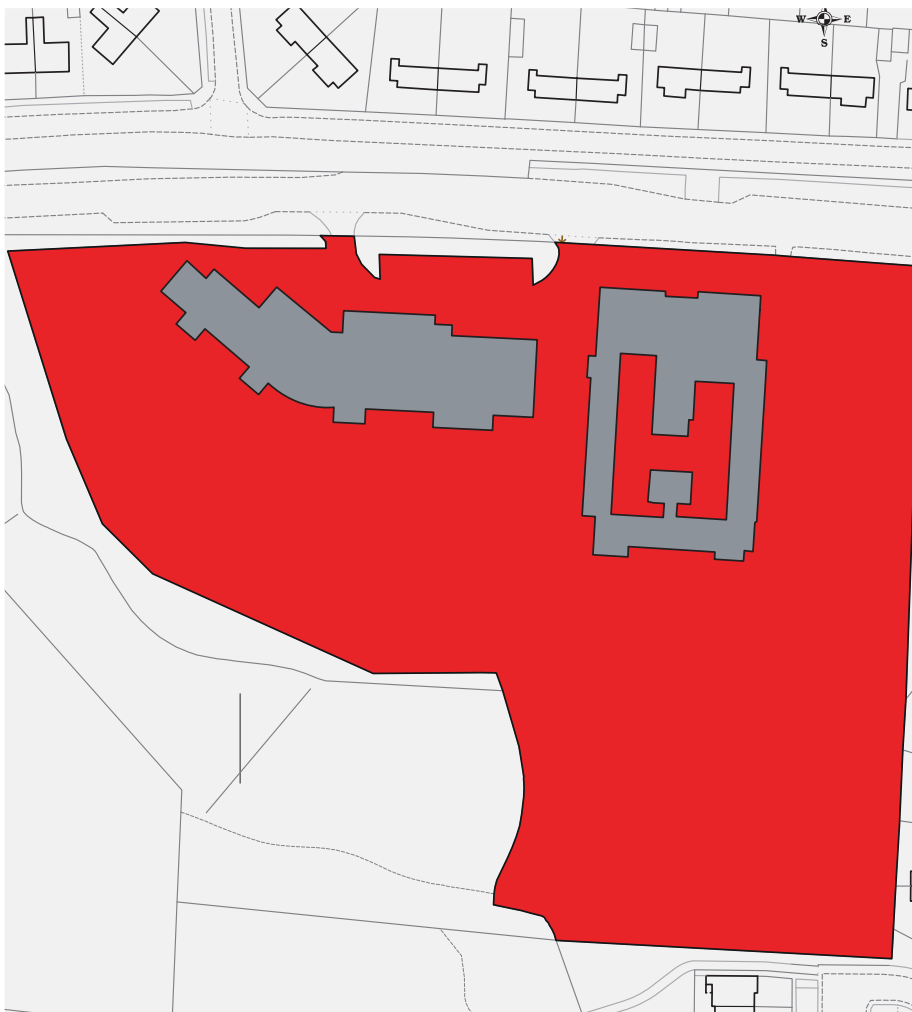

Ysgol Gynradd Dolau Dolau Primary School

RHONDDA CYNON TAF

Hysbysiad Cyfreithiol / Legal Notice

RHONDDA CYNON TAF
GORCHYMYN DIOGELU MANNAU CYHOEDDUS (RHEOLI CŴN) 2020
DEDDF YMDDYGIAD GWRTHGYMDEITHASOL, TROSEDDU A PHLISMONA 2014

RHONDDA CYNON TAF
PUBLIC SPACES PROTECTION ORDER (DOG CONTROLS) 2020
ANTI-SOCIAL BEHAVIOUR, CRIME AND POLICING ACT 2014

**Chaiff cŵn ddim bod yn yr ardal yma.
O beidio â dilyn y rheolau yma, mae'n bosibl y
cewch chi hysbysiad cosb benodedig o £100.**

**Dogs are not allowed within this area.
Failure to follow these rules may result in a
fixed penalty notice of £100.**

■ Dim Cŵn | No Dogs

Hawlfraint y goron a hawliau cronfa ddata 2016 Arolwg Ordnans 100023458
Crown copyright and database rights 2016 Ordnance Survey 100023458

Am ragor o wybodaeth, ewch i:
<http://fymhethau.rctcbc.gov.uk/fyRhondda.aspx>

For further information, please visit:
<http://my.rctcbc.gov.uk/myRhondda.aspx>