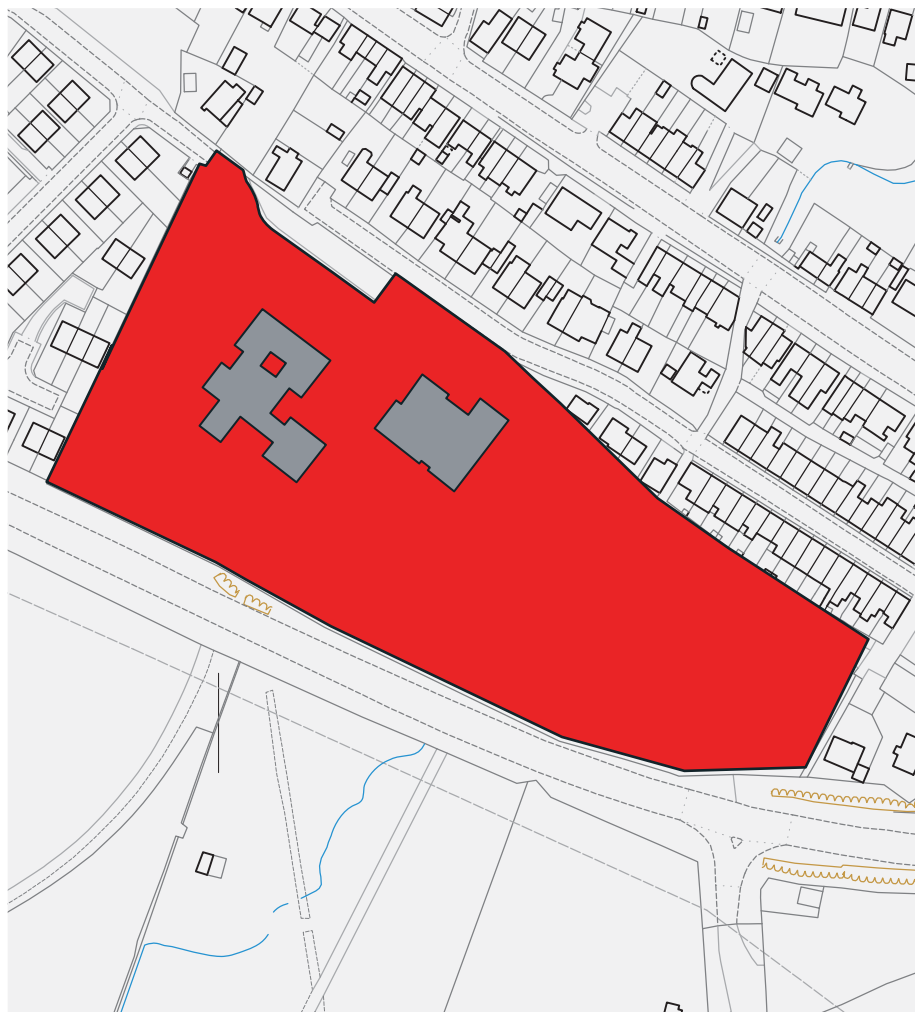

Ysgol Gynradd Hirwaun Hirwaun Primary School

RHONDDA CYNON TAF

Hysbysiad Cyfreithiol / Legal Notice

RHONDDA CYNON TAF

GORCHYMYN DIOGELU MANNAU CYHOEDDUS (RHEOLI CŴN) 2020

DEDDF YMDDYGIAD GWRTHGYMDEITHASOL, TROSEDDU A PHLISMONA 2014

RHONDDA CYNON TAF

PUBLIC SPACES PROTECTION ORDER (DOG CONTROLS) 2020

ANTI-SOCIAL BEHAVIOUR, CRIME AND POLICING ACT 2014

**Chaiff cŵn ddim bod yn yr ardal yma.
O beidio â dilyn y rheolau yma, mae'n bosibl y
cewch chi hysbysiad cosb benodedig o £100.**

**Dogs are not allowed within this area.
Failure to follow these rules may result in a
fixed penalty notice of £100.**

Dim Cŵn | No Dogs

Hawfrain y goron a hawliau cronfa ddata 2016 Arolwg Ordnans 100023458
Crown copyright and database rights 2016 Ordnance Survey 100023458

Am ragor o wybodaeth, ewch i:

<http://fymhethau.rctcbc.gov.uk/fyRhondda.aspx>

For further information, please visit:

<http://my.rctcbc.gov.uk/myRhondda.aspx>