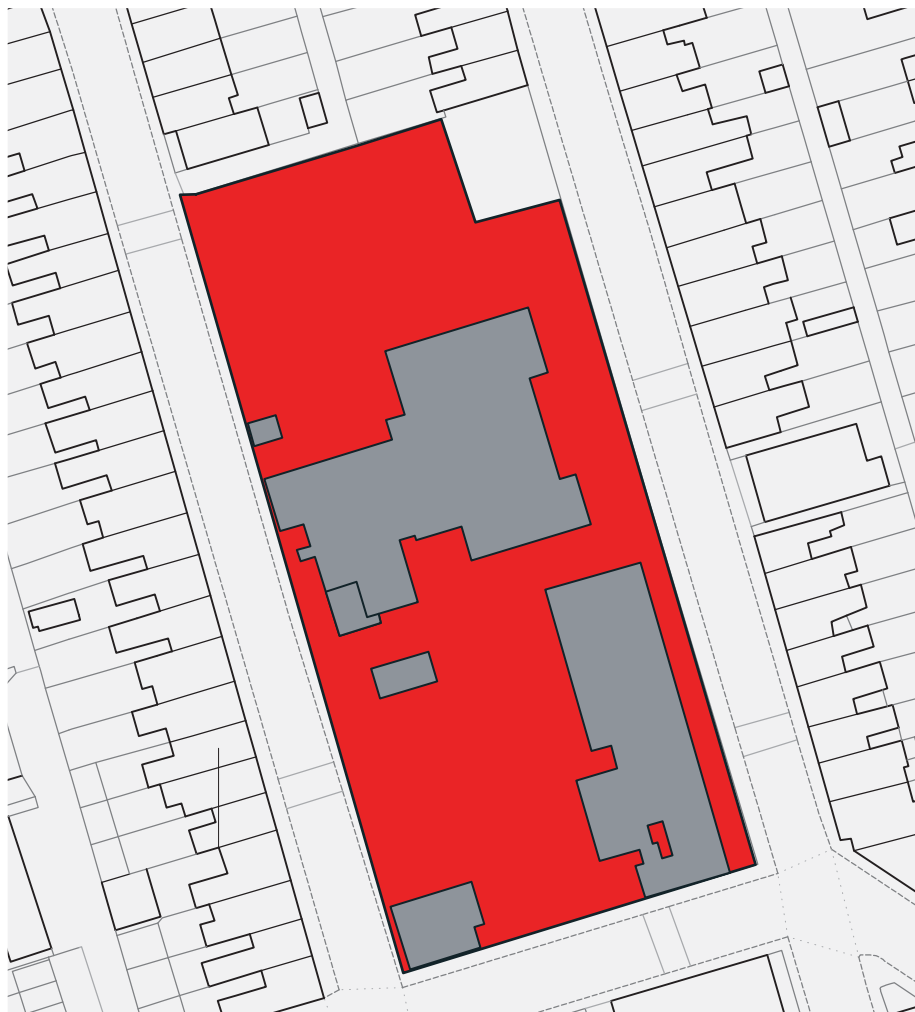

Ysgol Gynradd Trerobart Trerobart Primary School

RHONDDA CYNON TAF

Hysbysiad Cyfreithiol / Legal Notice

RHONDDA CYNON TAF

GORCHYMYN DIOGELU MANNAU CYHOEDDUS (RHEOLI CŴN) 2020

DEDDF YMDDYGIAD GWRTHGYMDEITHASOL, TROSEDDU A PHLISMONA 2014

RHONDDA CYNON TAF

PUBLIC SPACES PROTECTION ORDER (DOG CONTROLS) 2020

ANTI-SOCIAL BEHAVIOUR, CRIME AND POLICING ACT 2014

**Chaiff cŵn ddim bod yn yr ardal yma.
O beidio â dilyn y rheolau yma, mae'n bosibl y
cewch chi hysbysiad cosb benodedig o £100.**

**Dogs are not allowed within this area.
Failure to follow these rules may result in a
fixed penalty notice of £100.**

■ Dim Cŵn | No Dogs

Hawffraint y goron a hawliau cronfa ddata 2016 Arolwg Ordnans 100023458
Crown copyright and database rights 2016 Ordnance Survey 100023458

Am ragor o wybodaeth, ewch i:

<http://fymhethau.rctcbc.gov.uk/fyRhondda.aspx>

For further information, please visit:

<http://my.rctcbc.gov.uk/myRhondda.aspx>