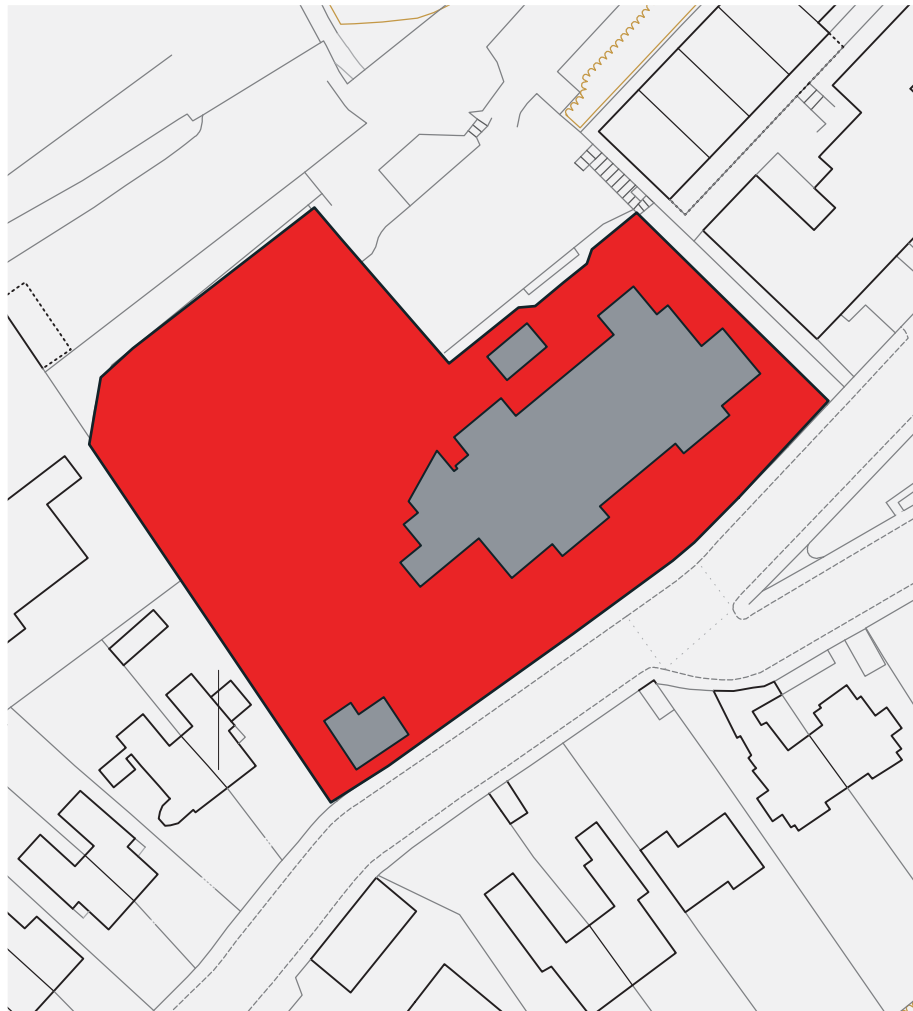

Ysgol Gynradd Coed-y-lan Coed-y-lan Primary School

RHONDDA CYNON TAF

Hysbysiad Cyfreithiol / Legal Notice

RHONDDA CYNON TAF

GORCHYMYN DIOGELU MANNAU CYHOEDDUS (RHEOLI CŴN) 2020

DEDDF YMDDYGIAD GWRTHGYMDEITHASOL, TROSEDDU A PHLISMONA 2014

RHONDDA CYNON TAF

PUBLIC SPACES PROTECTION ORDER (DOG CONTROLS) 2020

ANTI-SOCIAL BEHAVIOUR, CRIME AND POLICING ACT 2014

**Chaiff cŵn ddim bod yn yr ardal yma.
O beidio â dilyn y rheolau yma, mae'n bosibl y
cewch chi hysbysiad cosb benodedig o £100.**

**Dogs are not allowed within this area.
Failure to follow these rules may result in a
fixed penalty notice of £100.**

■ Dim Cŵn | No Dogs

Hawifraint y goron a hawliau cronfa ddata 2016 Arolwg Ordnans 100023458
Crown copyright and database rights 2016 Ordnance Survey 100023458

Am ragor o wybodaeth, ewch i:

<http://fymhethau.rctcbc.gov.uk/fyRhondda.aspx>

For further information, please visit:

<http://my.rctcbc.gov.uk/myRhondda.aspx>