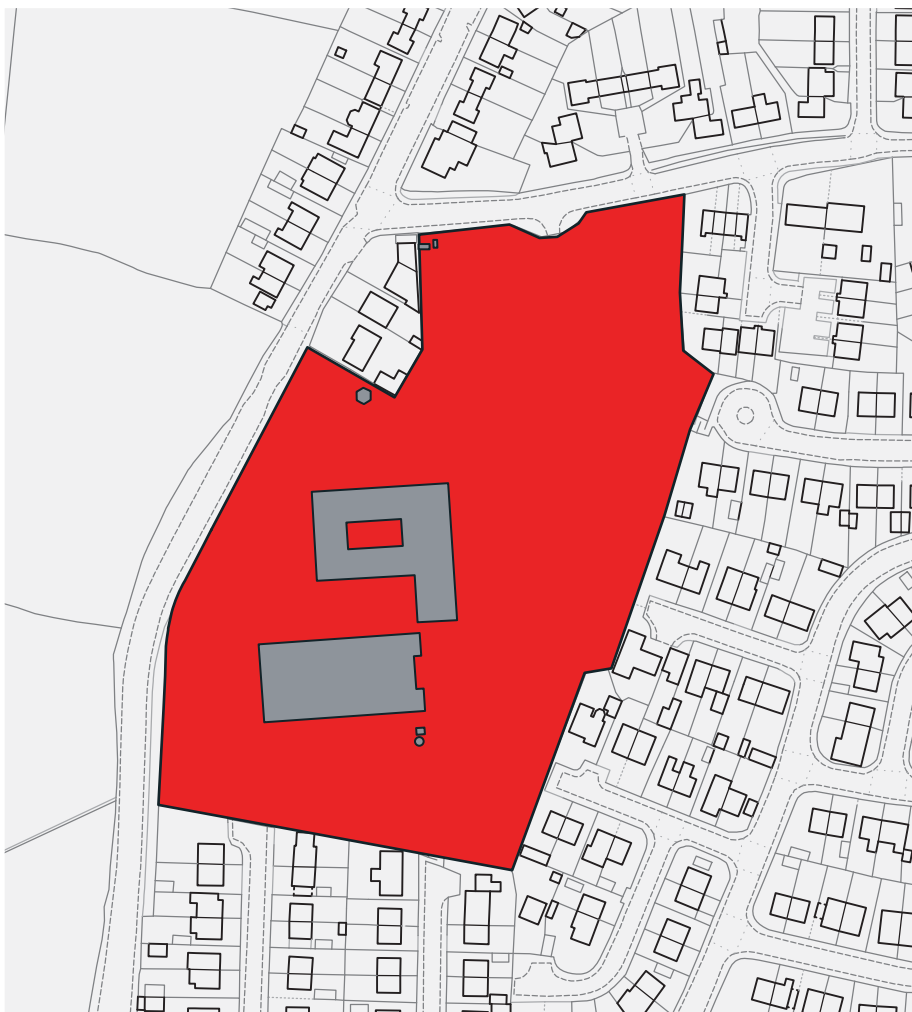

Ysgol Gynradd Llwyn-crwn Llwyn-crwn Primary School

RHONDDA CYNON TAF

Hysbysiad Cyfreithiol / Legal Notice

RHONDDA CYNON TAF

GORCHYMYN DIOGELU MANNAU CYHOEDDUS (RHEOLI CŴN) 2020

DEDDF YMDDYGIAD GWRTHGYMDEITHASOL, TROSEDDU A PHLISMONA 2014

RHONDDA CYNON TAF

PUBLIC SPACES PROTECTION ORDER (DOG CONTROLS) 2020

ANTI-SOCIAL BEHAVIOUR, CRIME AND POLICING ACT 2014

**Chaiff cŵn ddim bod yn yr ardal yma.
O beidio â dilyn y rheolau yma, mae'n bosibl y
cewch chi hysbysiad cosb benodedig o £100.**

**Dogs are not allowed within this area.
Failure to follow these rules may result in a
fixed penalty notice of £100.**

■ Dim Cŵn | No Dogs

Hawfrain y goron a hawliau cronfa ddata 2016 Arolwg Ordnans 100023458
Crown copyright and database rights 2016 Ordnance Survey 100023458

Am ragor o wybodaeth, ewch i:

<http://fymhethau.rctcbc.gov.uk/fyRhondda.aspx>

For further information, please visit:

<http://my.rctcbc.gov.uk/myRhondda.aspx>