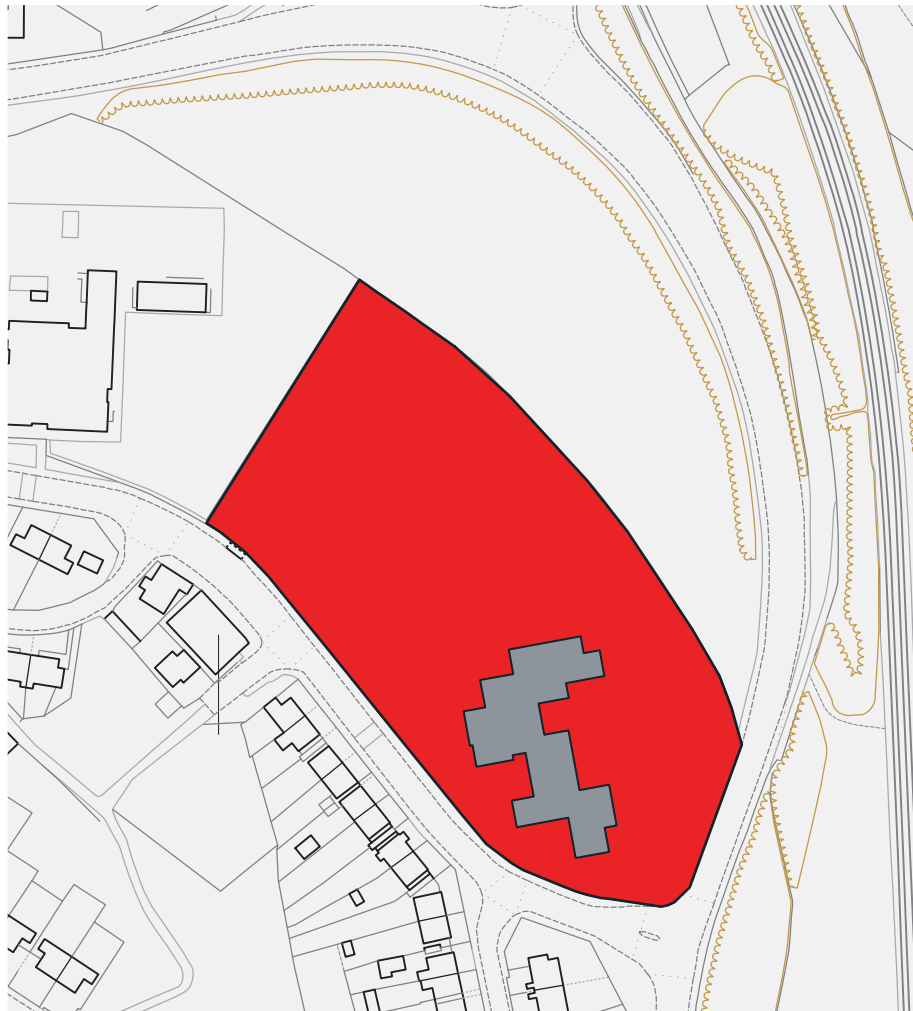

Ysgol Gynradd Craig-yr-hesg Craig yr Hesg Primary School

RHONDDA CYNON TAF

Hysbysiad Cyfreithiol / Legal Notice

RHONDDA CYNON TAF

GORCHYMYN DIOGELU MANNAU CYHOEDDUS (RHEOLI CŴN) 2020

DEDDF YMDDYGIAD GWRTHGYMDEITHASOL, TROSEDDU A PHLISMONA 2014

RHONDDA CYNON TAF

PUBLIC SPACES PROTECTION ORDER (DOG CONTROLS) 2020

ANTI-SOCIAL BEHAVIOUR, CRIME AND POLICING ACT 2014

**Chaiff cŵn ddim bod yn yr ardal yma.
O beidio â dilyn y rheolau yma, mae'n bosibl y
cewch chi hysbysiad cosb benodedig o £100.**

**Dogs are not allowed within this area.
Failure to follow these rules may result in a
fixed penalty notice of £100.**

■ Dim Cŵn | No Dogs

Hawfrait y goron a hawliau cronfa ddata 2016 Arolwg Ordnans 100023458
Crown copyright and database rights 2016 Ordnance Survey 100023458

Am ragor o wybodaeth, ewch i:

<http://fymhethau.rctcbc.gov.uk/fyRhondda.aspx>

For further information, please visit:

<http://my.rctcbc.gov.uk/myRhondda.aspx>