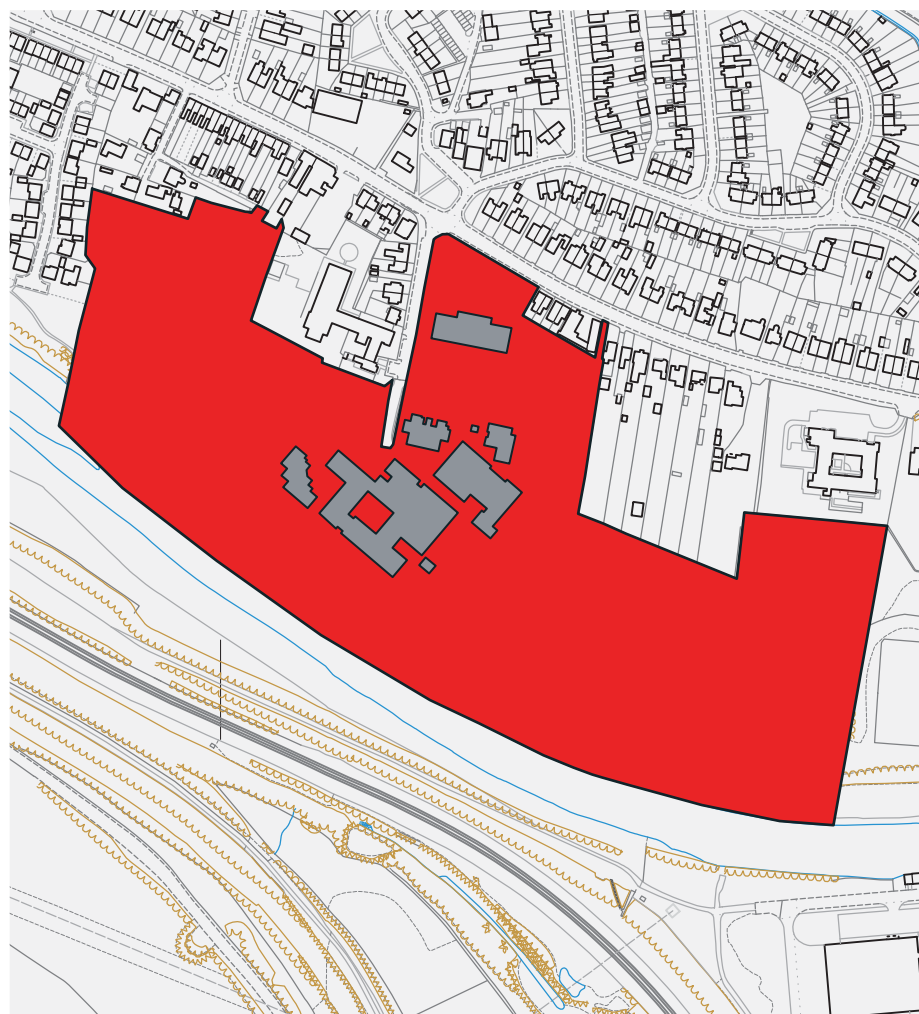

Ysgol Uwchradd y Ddraenen Wen Hawthorn High School

RHONDDA CYNON TAF

Hysbysiad Cyfreithiol / Legal Notice

RHONDDA CYNON TAF

GORCHYMYN DIOGELU MANNAU CYHOEDDUS (RHEOLI CŴN) 2020

DEDDF YMDDYGIAD GWRTHGYMDEITHASOL, TROSEDDU A PHLISMONA 2014

RHONDDA CYNON TAF

PUBLIC SPACES PROTECTION ORDER (DOG CONTROLS) 2020

ANTI-SOCIAL BEHAVIOUR, CRIME AND POLICING ACT 2014

**Chaiff cŵn ddim bod yn yr ardal yma.
O beidio â dilyn y rheolau yma, mae'n bosibl y
cewch chi hysbysiad cosb benodedig o £100.**

**Dogs are not allowed within this area.
Failure to follow these rules may result in a
fixed penalty notice of £100.**

■ Dim Cŵn | No Dogs

Hawfrait y goron a hawliau cronfa ddata 2016 Arolwg Ordnans 100023458
Crown copyright and database rights 2016 Ordnance Survey 100023458

Am ragor o wybodaeth, ewch i:

<http://fymhethau.rctcbc.gov.uk/fyRhondda.aspx>

For further information, please visit:

<http://my.rctcbc.gov.uk/myRhondda.aspx>