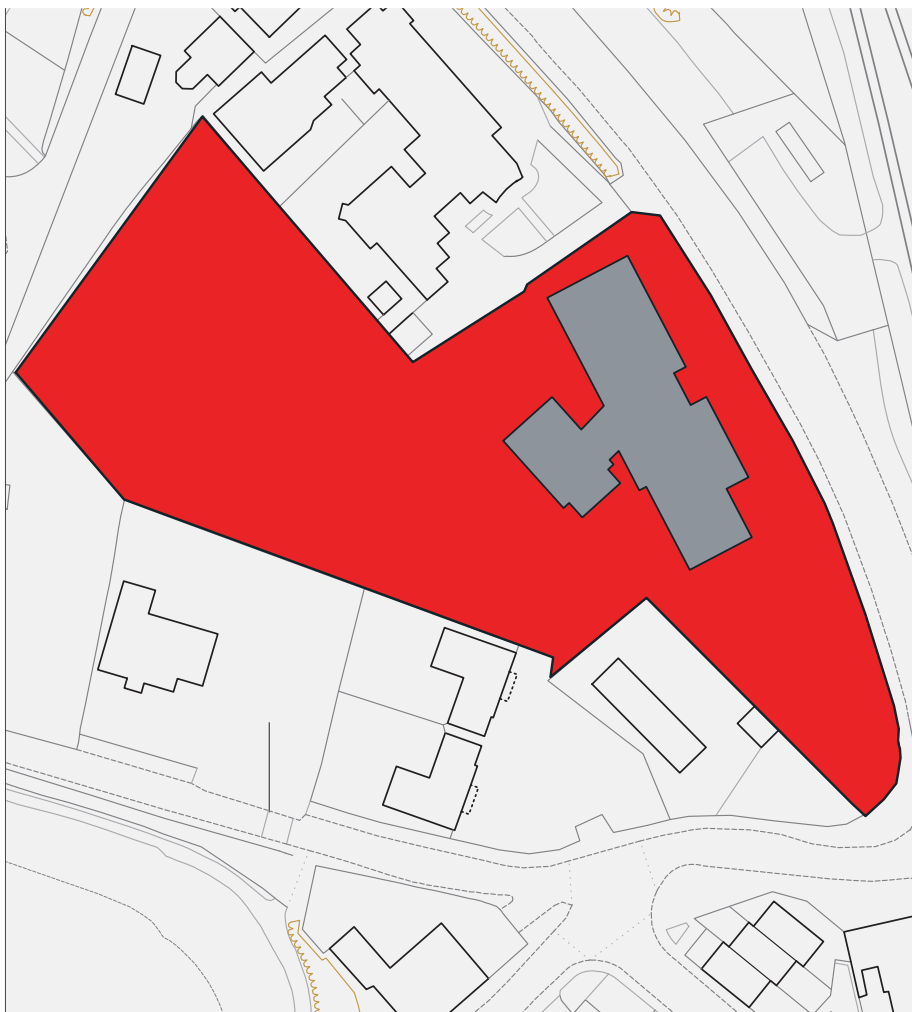

Ysgol y Forwyn Fair Eglwys Gatholig Rhufain Our Lady's RC Primary School

RHONDDA CYNON TAF

Hysbysiad Cyfreithiol / Legal Notice

RHONDDA CYNON TAF
GORCHYMYN DIOGELU MANNAU CYHOEDDUS (RHEOLI CŴN) 2020
DEDDF YMDDYGIAD GWRTHGYMDEITHASOL, TROSEDDU A PHLISMONA 2014

RHONDDA CYNON TAF
PUBLIC SPACES PROTECTION ORDER (DOG CONTROLS) 2020
ANTI-SOCIAL BEHAVIOUR, CRIME AND POLICING ACT 2014

**Chaiff cŵn ddim bod yn yr ardal yma.
O beidio â dilyn y rheolau yma, mae'n bosibl y
cewch chi hysbysiad cosb benodedig o £100.**

**Dogs are not allowed within this area.
Failure to follow these rules may result in a
fixed penalty notice of £100.**

■ Dim Cŵn | No Dogs

Hawffraint y goron a hawliau cronfa ddata 2016 Arolwg Ordnans 100023458
Crown copyright and database rights 2016 Ordnance Survey 100023458

Am ragor o wybodaeth, ewch i:
<http://fymhethau.rctcbc.gov.uk/fyRhondda.aspx>

For further information, please visit:
<http://my.rctcbc.gov.uk/myRhondda.aspx>