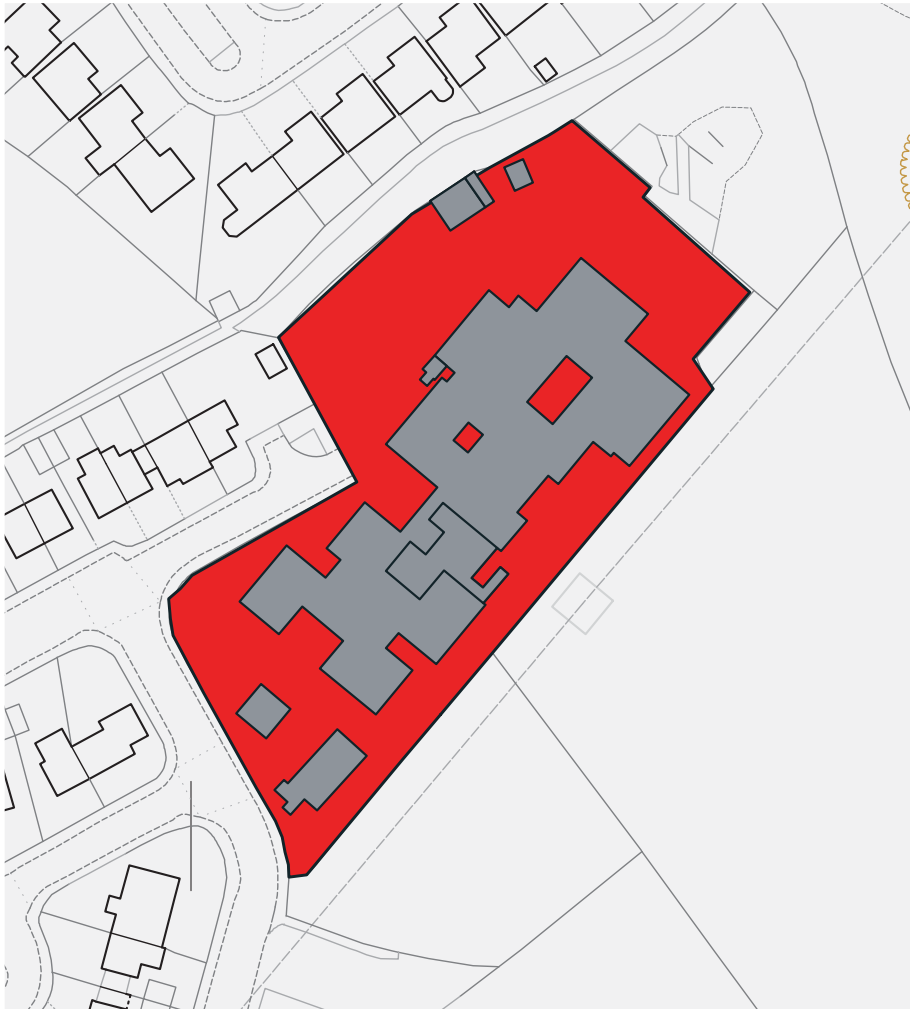

Hysbysiad Cyfreithiol / Legal Notice

RHONDDA CYNON TAF

GORCHYMYN DIOGELU MANNAU CYHOEDDUS (RHEOLI CŴN) 2020

DEDDF YMDDYGIAD GWRTHGYMDEITHASOL, TROSEDDU A PHLISMONA 2014

RHONDDA CYNON TAF

PUBLIC SPACES PROTECTION ORDER (DOG CONTROLS) 2020

ANTI-SOCIAL BEHAVIOUR, CRIME AND POLICING ACT 2014

**Chaiff cŵn ddim bod yn yr ardal yma.
O beidio â dilyn y rheolau yma, mae'n bosibl y
cewch chi hysbysiad cosb benodedig o £100.**

**Dogs are not allowed within this area.
Failure to follow these rules may result in a
fixed penalty notice of £100.**

■ Dim Cŵn | No Dogs

Hawfright y goron a hawliau cronfa ddata 2016 Arolwg Ordnans 100023458
Crown copyright and database rights 2016 Ordnance Survey 100023458

Am ragor o wybodaeth, ewch i:

<http://fymhethau.rctcbc.gov.uk/fyRhondda.aspx>

For further information, please visit:

<http://my.rctcbc.gov.uk/myRhondda.aspx>