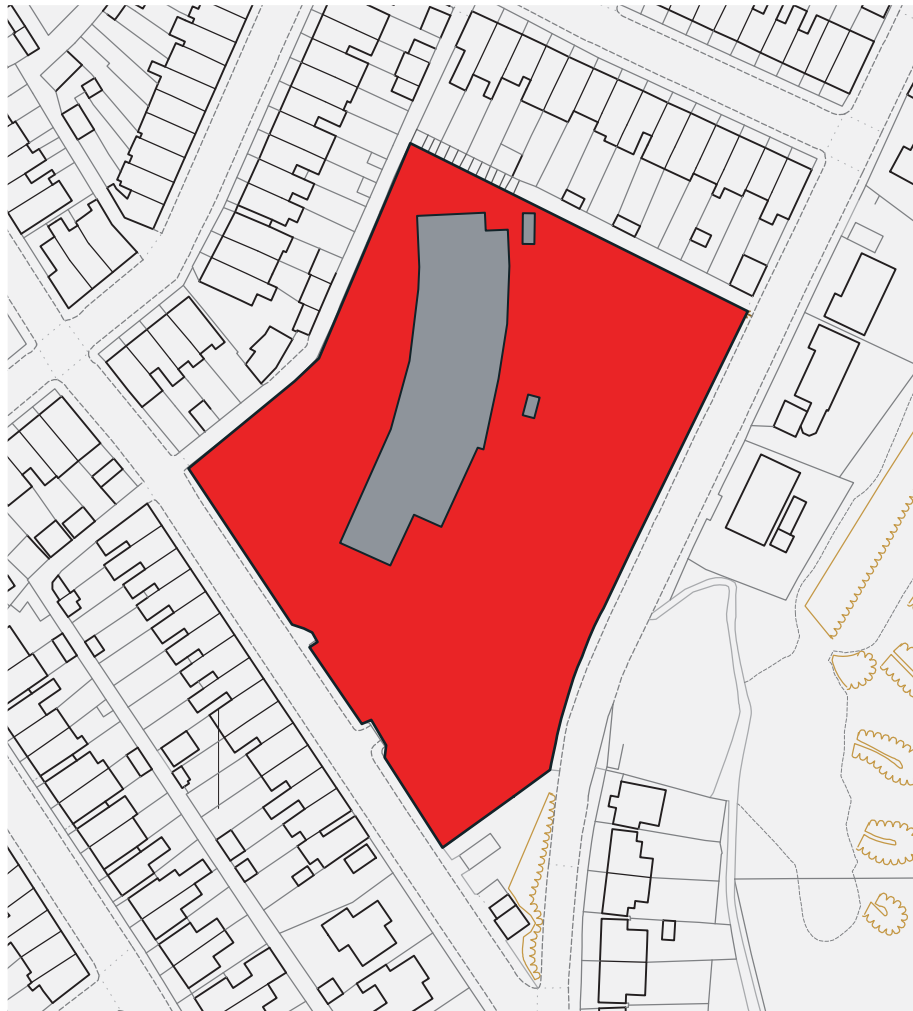

Hysbysiad Cyfreithiol / Legal Notice

RHONDDA CYNON TAF

GORCHYMYN DIOGELU MANNAU CYHOEDDUS (RHEOLI CŴN) 2020

DEDDF YMDDYGIAD GWRTHGYMDEITHASOL, TROSEDDU A PHLISMONA 2014

RHONDDA CYNON TAF

PUBLIC SPACES PROTECTION ORDER (DOG CONTROLS) 2020

ANTI-SOCIAL BEHAVIOUR, CRIME AND POLICING ACT 2014

**Chaiff cŵn ddim bod yn yr ardal yma.
O beidio â dilyn y rheolau yma, mae'n bosibl y
cewch chi hysbysiad cosb benodedig o £100.**

**Dogs are not allowed within this area.
Failure to follow these rules may result in a
fixed penalty notice of £100.**

■ Dim Cŵn | No Dogs

Hawlfraint y goron a hawliau cronfa ddata 2016 Arolwg Ordnans 100023458
Crown copyright and database rights 2016 Ordnance Survey 100023458

Am ragor o wybodaeth, ewch i:

<http://fymhethau.rctcbc.gov.uk/fyRhondda.aspx>

For further information, please visit:

<http://my.rctcbc.gov.uk/myRhondda.aspx>