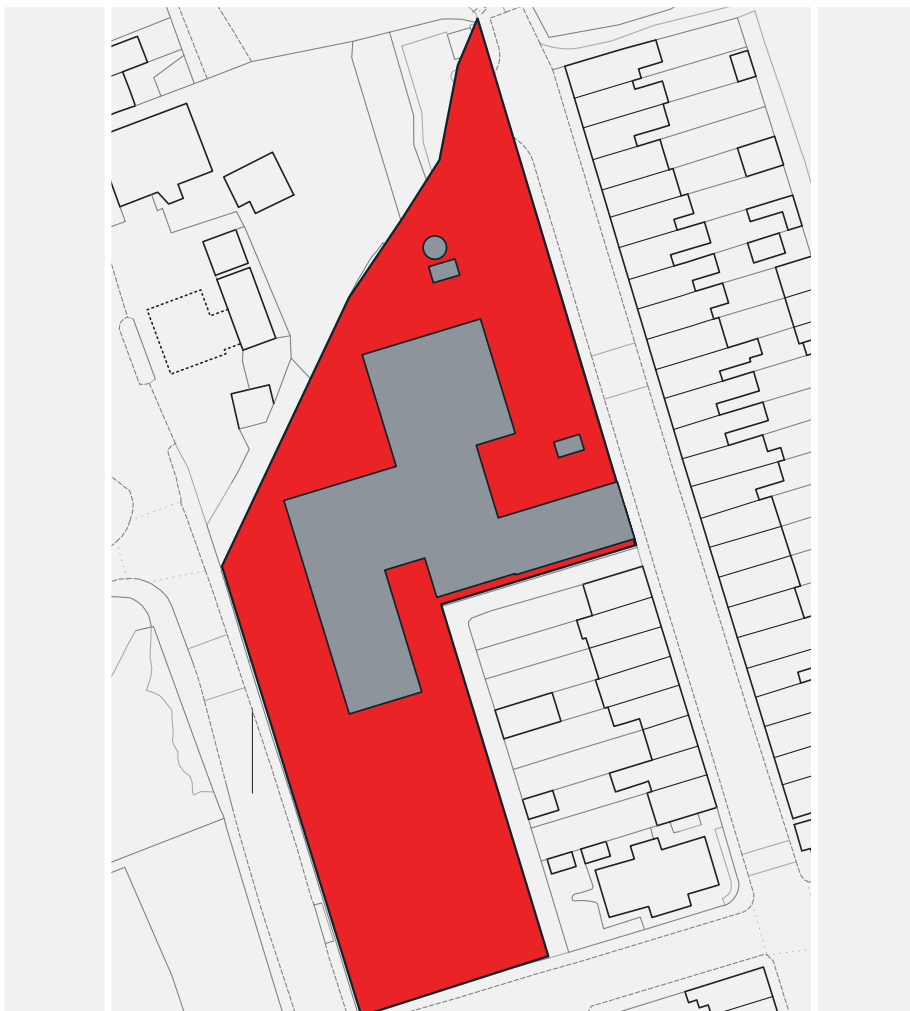

Ysgol Gynradd Ynys-boeth Ynysboeth Primary School

RHONDDA CYNON TAF

Hysbysiad Cyfreithiol / Legal Notice

RHONDDA CYNON TAF

GORCHYMYN DIOGELU MANNAU CYHOEDDUS (RHEOLI CŴN) 2020

DEDDF YMDDYGIAD GWRTHGYMDEITHASOL, TROSEDDU A PHLISMONA 2014

RHONDDA CYNON TAF

PUBLIC SPACES PROTECTION ORDER (DOG CONTROLS) 2020

ANTI-SOCIAL BEHAVIOUR, CRIME AND POLICING ACT 2014

**Chaiff cŵn ddim bod yn yr ardal yma.
O beidio â dilyn y rheolau yma, mae'n bosibl y
cewch chi hysbysiad cosb benodedig o £100.**

**Dogs are not allowed within this area.
Failure to follow these rules may result in a
fixed penalty notice of £100.**

■ Dim Cŵn | No Dogs

Hawfrain y goron a hawliau cronfa ddata 2016 Arolwg Ordnans 100023458
Crown copyright and database rights 2016 Ordnance Survey 100023458

Am ragor o wybodaeth, ewch i:

<http://fymhethau.rctcbc.gov.uk/fyRhondda.aspx>

For further information, please visit:

<http://my.rctcbc.gov.uk/myRhondda.aspx>