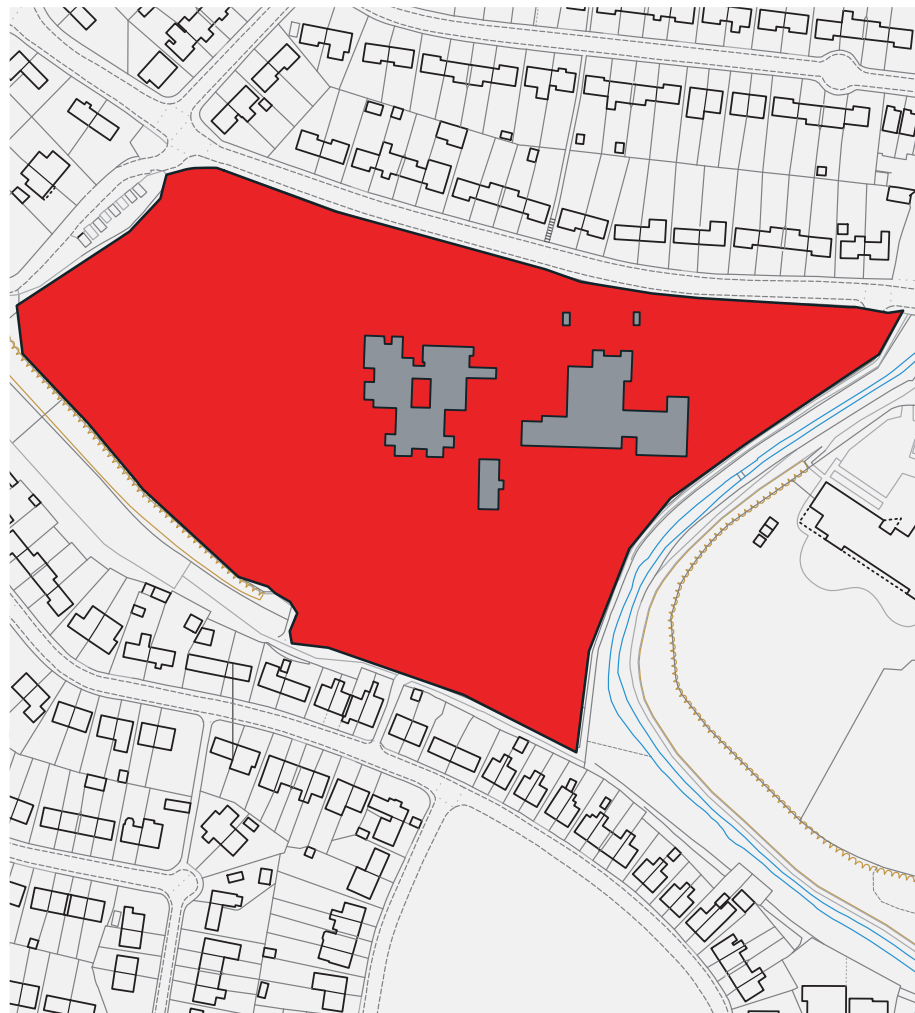

Ysgol Gynradd Heol y Celyn Heol y Celyn Primary School

RHONDDA CYNON TAF

Hysbysiad Cyfreithiol / Legal Notice

RHONDDA CYNON TAF

GORCHYMYN DIOGELU MANNAU CYHOEDDUS (RHEOLI CŴN) 2020

DEDDF YMDDYGIAD GWRTHGYMDEITHASOL, TROSEDDU A PHLISMONA 2014

RHONDDA CYNON TAF

PUBLIC SPACES PROTECTION ORDER (DOG CONTROLS) 2020

ANTI-SOCIAL BEHAVIOUR, CRIME AND POLICING ACT 2014

**Chaiff cŵn ddim bod yn yr ardal yma.
O beidio â dilyn y rheolau yma, mae'n bosibl y
cewch chi hysbysiad cosb benodedig o £100.**

**Dogs are not allowed within this area.
Failure to follow these rules may result in a
fixed penalty notice of £100.**

■ Dim Cŵn | No Dogs

Hawffraint y goron a hawliau cronfa ddata 2016 Arolwg Ordnans 100023458
Crown copyright and database rights 2016 Ordnance Survey 100023458

Am ragor o wybodaeth, ewch i:

<http://fymhethau.rctcbc.gov.uk/fyRhondda.aspx>

For further information, please visit:

<http://my.rctcbc.gov.uk/myRhondda.aspx>