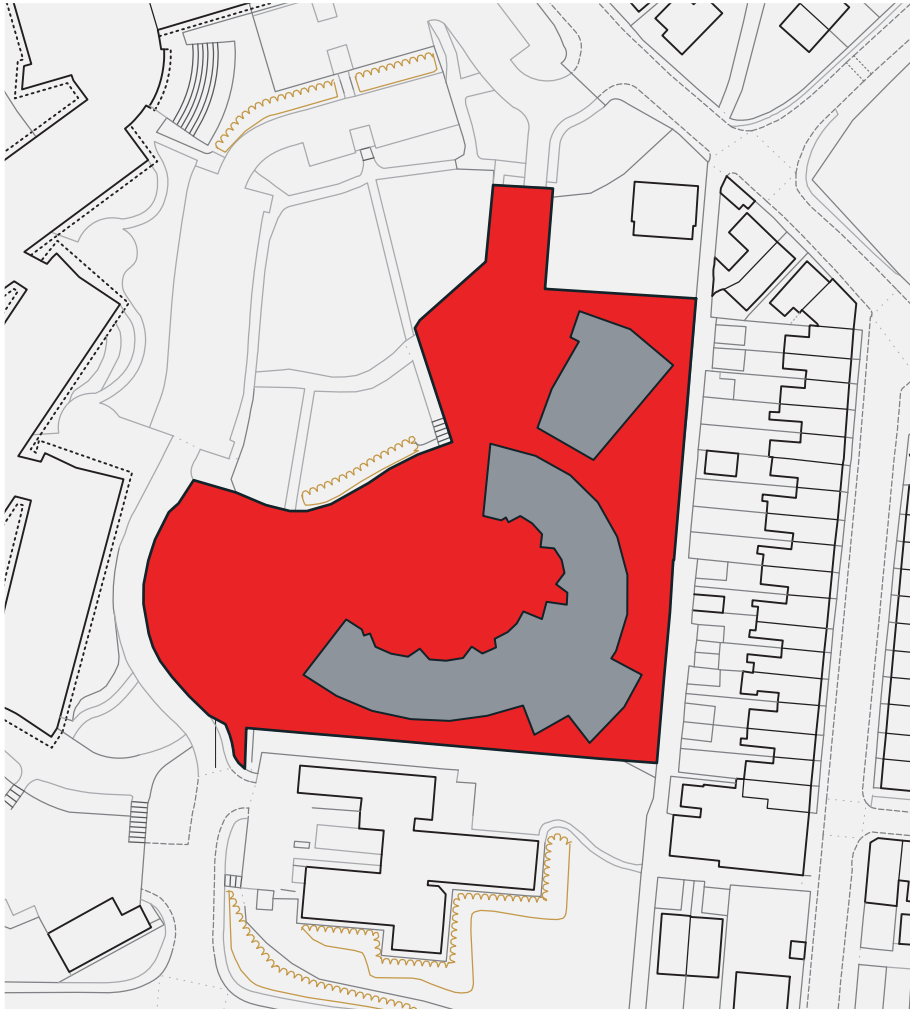

Ysgol Gynradd Gymraeg Garth Olwg

RHONDDA CYNON TAF

Hysbysiad Cyfreithiol / Legal Notice

RHONDDA CYNON TAF

GORCHYMYN DIOGELU MANNAU CYHOEDDUS (RHEOLI CŴN) 2020

DEDDF YMDDYGIAD GWRTHGYMDEITHASOL, TROSEDDU A PHLISMONA 2014

RHONDDA CYNON TAF

PUBLIC SPACES PROTECTION ORDER (DOG CONTROLS) 2020

ANTI-SOCIAL BEHAVIOUR, CRIME AND POLICING ACT 2014

**Chaiff cŵn ddim bod yn yr ardal yma.
O beidio â dilyn y rheolau yma, mae'n bosibl y
cewch chi hysbysiad cosb benodedig o £100.**

**Dogs are not allowed within this area.
Failure to follow these rules may result in a
fixed penalty notice of £100.**

■ Dim Cŵn | No Dogs

Hawffr faint y goron a hawliau cronfa ddata 2016 Arolwg Ordnans 100023458
Crown copyright and database rights 2016 Ordnance Survey 100023458

Am ragor o wybodaeth, ewch i:

<http://fymhethau.rctcbc.gov.uk/fyRhondda.aspx>

For further information, please visit:

<http://my.rctcbc.gov.uk/myRhondda.aspx>