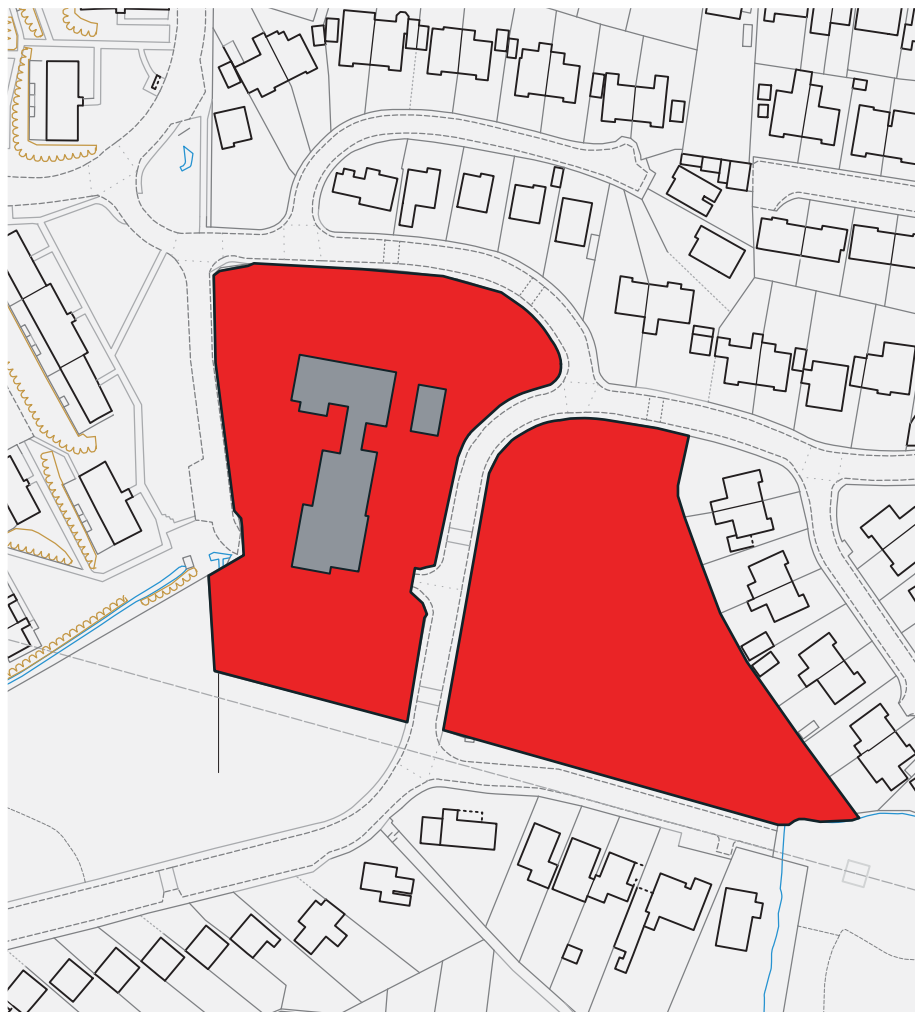

Ysgol Gynradd Gymuned Glenbóí Glenboi Community Primary School

RHONDDA CYNON TAF

Hysbysiad Cyfreithiol / Legal Notice

RHONDDA CYNON TAF
GORCHYMYN DIOGELU MANNAU CYHOEDDUS (RHEOLI CŴN) 2020
DEDDF YMDDYGIAD GWRTHGYMDEITHASOL, TROSEDDU A PHLISMONA 2014

RHONDDA CYNON TAF
PUBLIC SPACES PROTECTION ORDER (DOG CONTROLS) 2020
ANTI-SOCIAL BEHAVIOUR, CRIME AND POLICING ACT 2014

**Chaiff cŵn ddim bod yn yr ardal yma.
O beidio â dilyn y rheolau yma, mae'n bosibl y
cewch chi hysbysiad cosb benodedig o £100.**

**Dogs are not allowed within this area.
Failure to follow these rules may result in a
fixed penalty notice of £100.**

■ Dim Cŵn | No Dogs

Hawffraint y goron a hawliau cronfa ddata 2016 Arolwg Ordnans 100023458
Crown copyright and database rights 2016 Ordnance Survey 100023458

Am ragor o wybodaeth, ewch i:
<http://fymhethau.rctcbc.gov.uk/fyRhondda.aspx>

For further information, please visit:
<http://my.rctcbc.gov.uk/myRhondda.aspx>