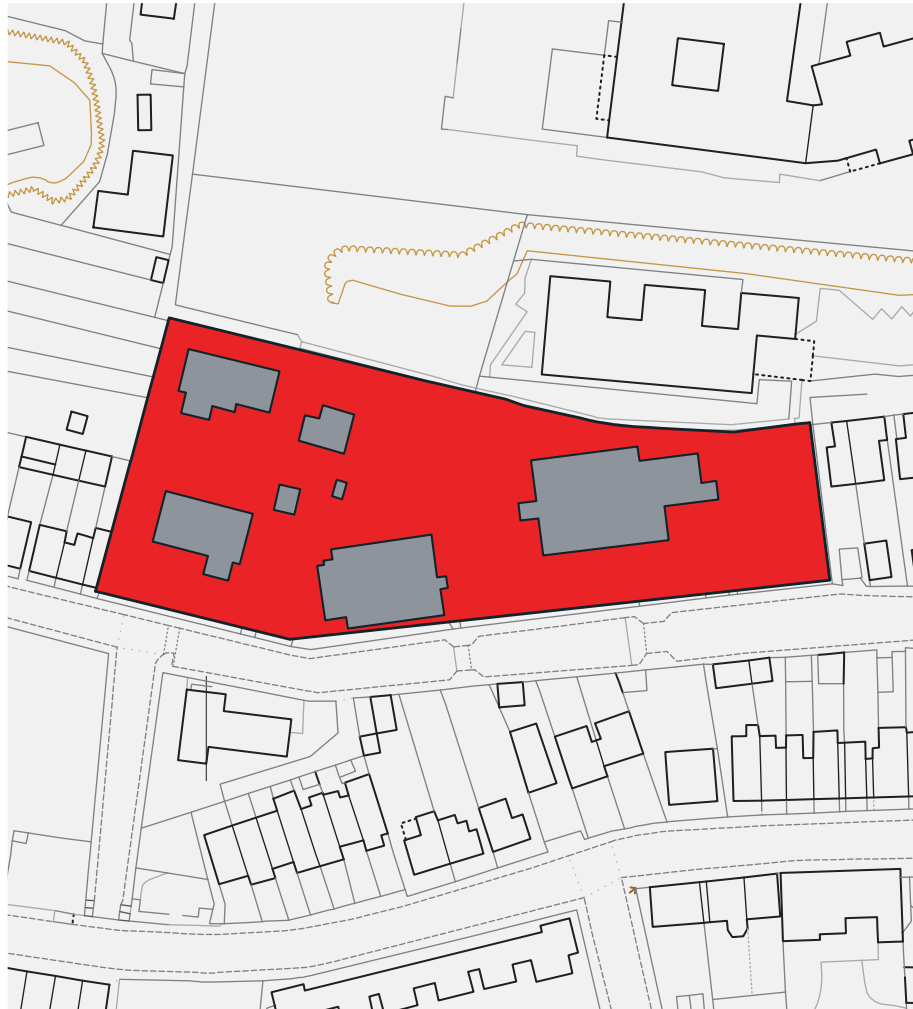

Ysgol Gynradd Gymraeg Tonyrefail

RHONDDA CYNON TAF

Hysbysiad Cyfreithiol / Legal Notice

RHONDDA CYNON TAF

GORCHYMYN DIOGELU MANNAU CYHOEDDUS (RHEOLI CŴN) 2020

DEDDF YMDDYGIAD GWRTHGYMDEITHASOL, TROSEDDU A PHLISMONA 2014

RHONDDA CYNON TAF

PUBLIC SPACES PROTECTION ORDER (DOG CONTROLS) 2020

ANTI-SOCIAL BEHAVIOUR, CRIME AND POLICING ACT 2014

**Chaiff cŵn ddim bod yn yr ardal yma.
O beidio â dilyn y rheolau yma, mae'n bosibl y
cewch chi hysbysiad cosb benodedig o £100.**

**Dogs are not allowed within this area.
Failure to follow these rules may result in a
fixed penalty notice of £100.**

■ Dim Cŵn | No Dogs

Hawffraint y goron a hawliau cronfa ddata 2016 Arolwg Ordnans 100023458
Crown copyright and database rights 2016 Ordnance Survey 100023458

Am ragor o wybodaeth, ewch i:

<http://fymhethau.rctcbc.gov.uk/fyRhondda.aspx>

For further information, please visit:

<http://my.rctcbc.gov.uk/myRhondda.aspx>