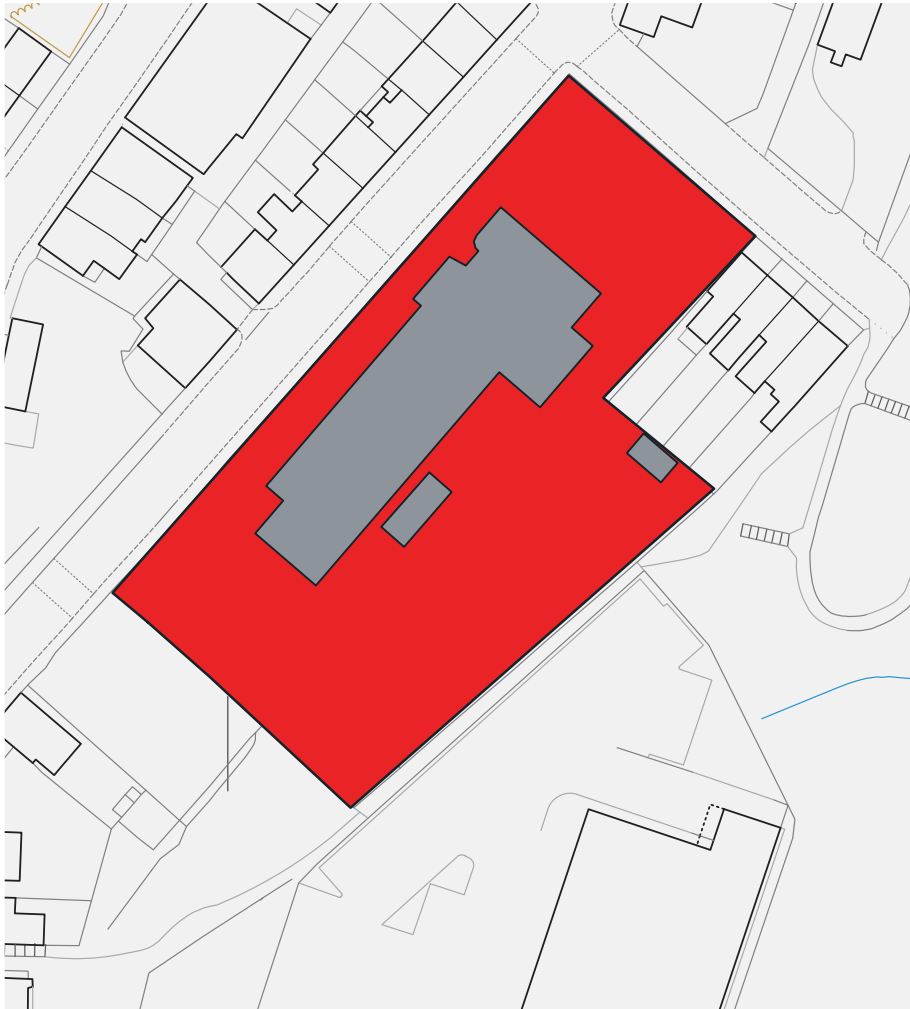

Ysgol Gynradd Tylorstown Tylorstown Primary School

RHONDDA CYNON TAF

Hysbysiad Cyfreithiol / Legal Notice

RHONDDA CYNON TAF

GORCHYMYN DIOGELU MANNAU CYHOEDDUS (RHEOLI CŴN) 2020

DEDDF YMDDYGIAD GWRTHGYMDEITHASOL, TROSEDDU A PHLISMONA 2014

RHONDDA CYNON TAF

PUBLIC SPACES PROTECTION ORDER (DOG CONTROLS) 2020

ANTI-SOCIAL BEHAVIOUR, CRIME AND POLICING ACT 2014

**Chaiff cŵn ddim bod yn yr ardal yma.
O beidio â dilyn y rheolau yma, mae'n bosibl y
cewch chi hysbysiad cosb benodedig o £100.**

**Dogs are not allowed within this area.
Failure to follow these rules may result in a
fixed penalty notice of £100.**

■ Dim Cŵn | No Dogs

Hawffraint y goron a hawliau cronfa ddata 2016 Arolwg Ordnans 100023458
Crown copyright and database rights 2016 Ordnance Survey 100023458

Am ragor o wybodaeth, ewch i:

<http://fymhethau.rctcbc.gov.uk/fyRhondda.aspx>

For further information, please visit:

<http://my.rctcbc.gov.uk/myRhondda.aspx>