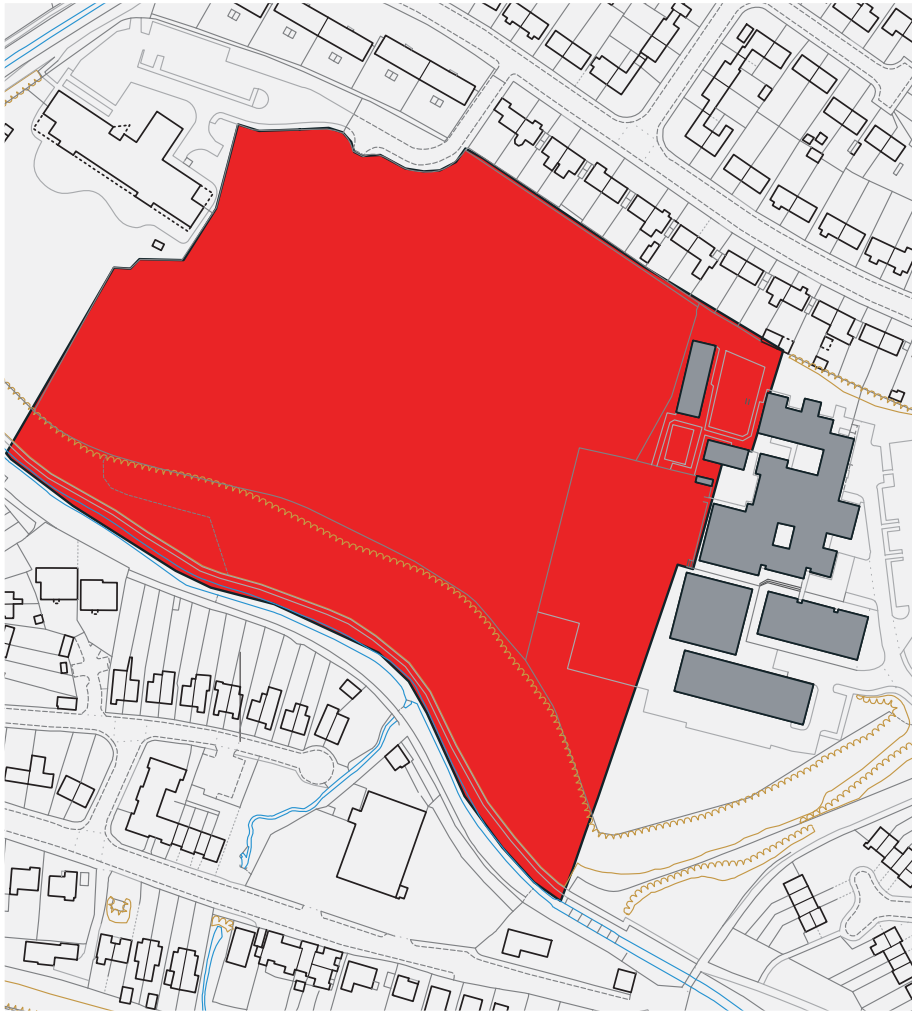

Ysgol Gyfun y Cardinal Newman Eglwys Gatholig Rhufain Cardinal Newman RC Comprehensive School

RHONDDA CYNON TAF

Hysbysiad Cyfreithiol / Legal Notice

RHONDDA CYNON TAF

GORCHYMYN DIOGELU MANNAU CYHOEDDUS (RHEOLI CŴN) 2020

DEDDF YMDDYGIAD GWRTHGYMDEITHASOL, TROSEDDU A PHLISMONA 2014

RHONDDA CYNON TAF

PUBLIC SPACES PROTECTION ORDER (DOG CONTROLS) 2020

ANTI-SOCIAL BEHAVIOUR, CRIME AND POLICING ACT 2014

**Chaiff cŵn ddim bod yn yr ardal yma.
O beidio â dilyn y rheolau yma, mae'n bosibl y
cewch chi hysbysiad cosb benodedig o £100.**

**Dogs are not allowed within this area.
Failure to follow these rules may result in a
fixed penalty notice of £100.**

■ Dim Cŵn | No Dogs

Hawfrait y goron a hawliau cronfa ddata 2016 Arolwg Ordnans 100023458
Crown copyright and database rights 2016 Ordnance Survey 100023458

Am ragor o wybodaeth, ewch i:

<http://fymhethau.rctcbc.gov.uk/fyRhondda.aspx>

For further information, please visit:

<http://my.rctcbc.gov.uk/myRhondda.aspx>