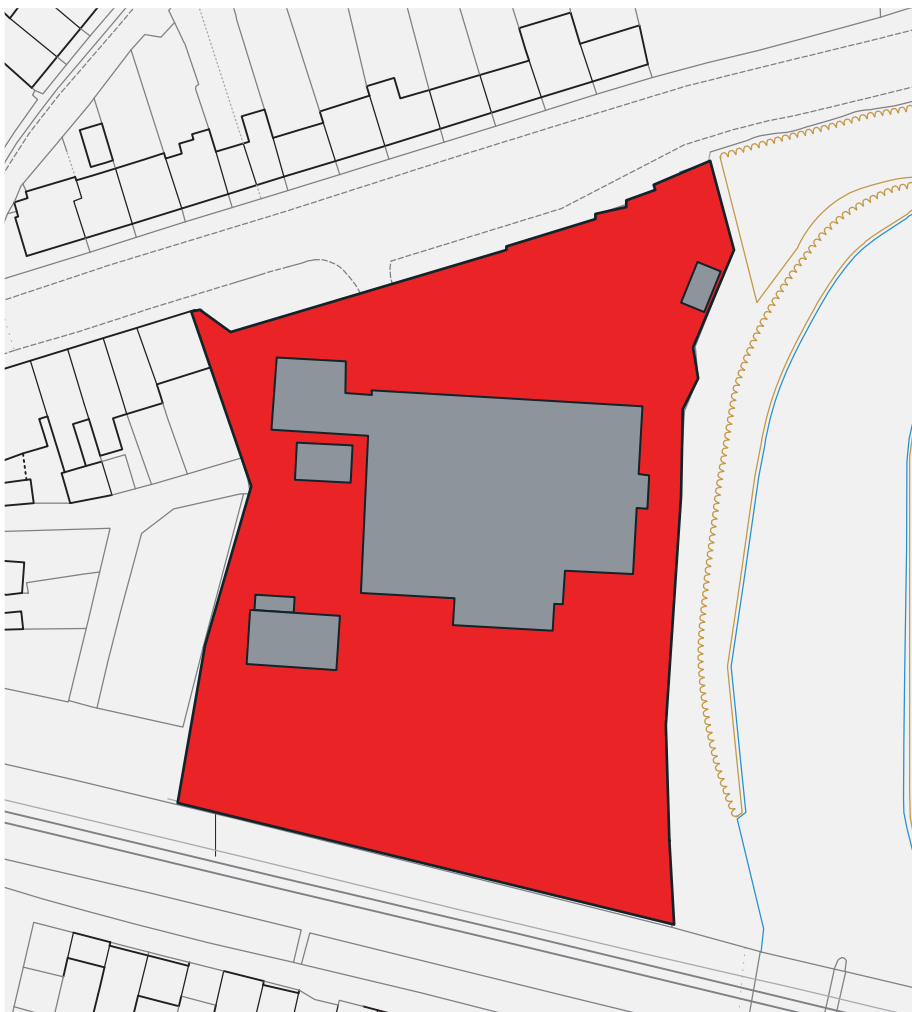

Ysgol Gynradd y Gelli Gelli Primary School

RHONDDA CYNON TAF

Hysbysiad Cyfreithiol / Legal Notice

RHONDDA CYNON TAF
GORCHYMYN DIOGELU MANNAU CYHOEDDUS (RHEOLI CŴN) 2020
DEDDF YMDDYGIAD GWRTHGYMDEITHASOL, TROSEDDU A PHLISMONA 2014

RHONDDA CYNON TAF
PUBLIC SPACES PROTECTION ORDER (DOG CONTROLS) 2020
ANTI-SOCIAL BEHAVIOUR, CRIME AND POLICING ACT 2014

**Chaiff cŵn ddim bod yn yr ardal yma.
O beidio â dilyn y rheolau yma, mae'n bosibl y
cewch chi hysbysiad cosb benodedig o £100.**

**Dogs are not allowed within this area.
Failure to follow these rules may result in a
fixed penalty notice of £100.**

■ Dim Cŵn | No Dogs

Hawffraint y goron a hawliau cronfa ddata 2016 Arolwg Ordnans 100023458
Crown copyright and database rights 2016 Ordnance Survey 100023458

Am ragor o wybodaeth, ewch i:
<http://fymhethau.rctcbc.gov.uk/fyRhondda.aspx>

For further information, please visit:
<http://my.rctcbc.gov.uk/myRhondda.aspx>