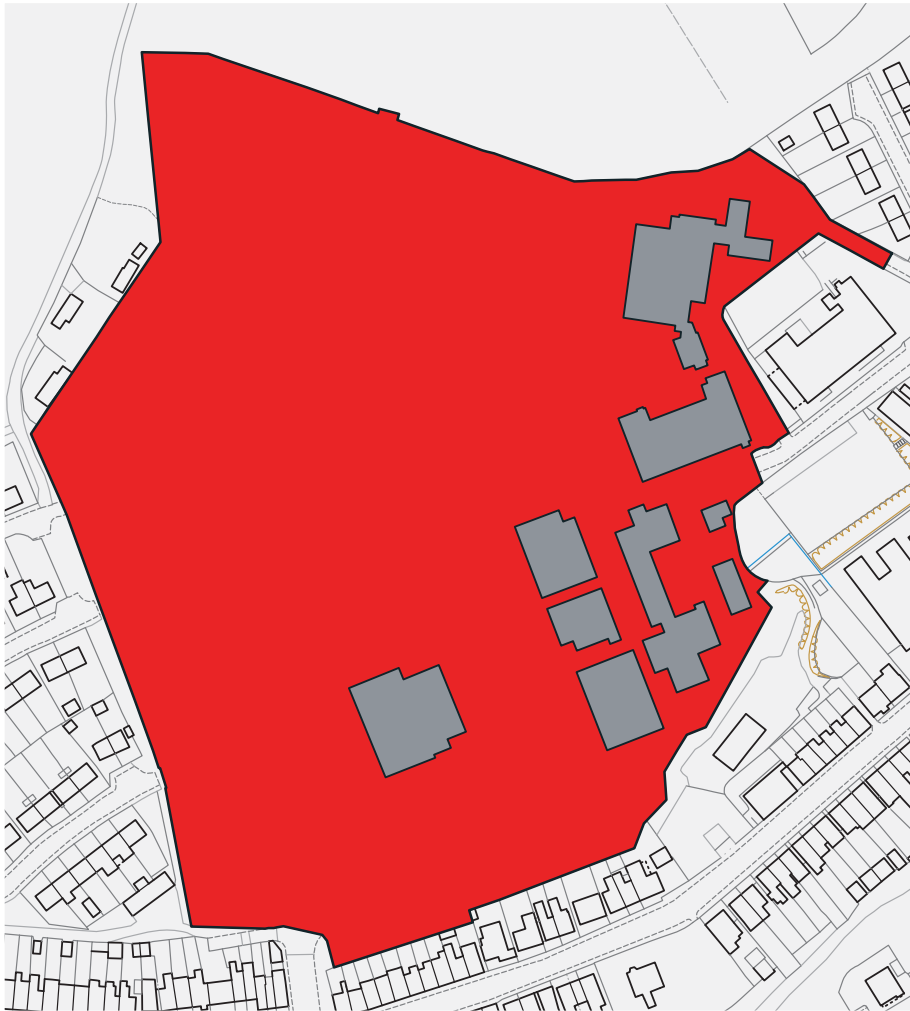

Ysgol Gyfun Cwm Rhondda

RHONDDA CYNON TAF

Hysbysiad Cyfreithiol / Legal Notice

RHONDDA CYNON TAF

GORCHYMYN DIOGELU MANNAU CYHOEDDUS (RHEOLI CŴN) 2020

DEDDF YMDDYGIAD GWRTHGYMDEITHASOL, TROSEDDU A PHLISMONA 2014

RHONDDA CYNON TAF

PUBLIC SPACES PROTECTION ORDER (DOG CONTROLS) 2020

ANTI-SOCIAL BEHAVIOUR, CRIME AND POLICING ACT 2014

**Chaiff cŵn ddim bod yn yr ardal yma.
O beidio â dilyn y rheolau yma, mae'n bosibl y
cewch chi hysbysiad cosb benodedig o £100.**

**Dogs are not allowed within this area.
Failure to follow these rules may result in a
fixed penalty notice of £100.**

■ Dim Cŵn | No Dogs

Hawlfraint y goron a hawliau cronfa ddata 2016 Arolwg Ordnans 100023458
Crown copyright and database rights 2016 Ordnance Survey 100023458

Am ragor o wybodaeth, ewch i:

<http://fymhethau.rctcbc.gov.uk/fyRhondda.aspx>

For further information, please visit:

<http://my.rctcbc.gov.uk/myRhondda.aspx>