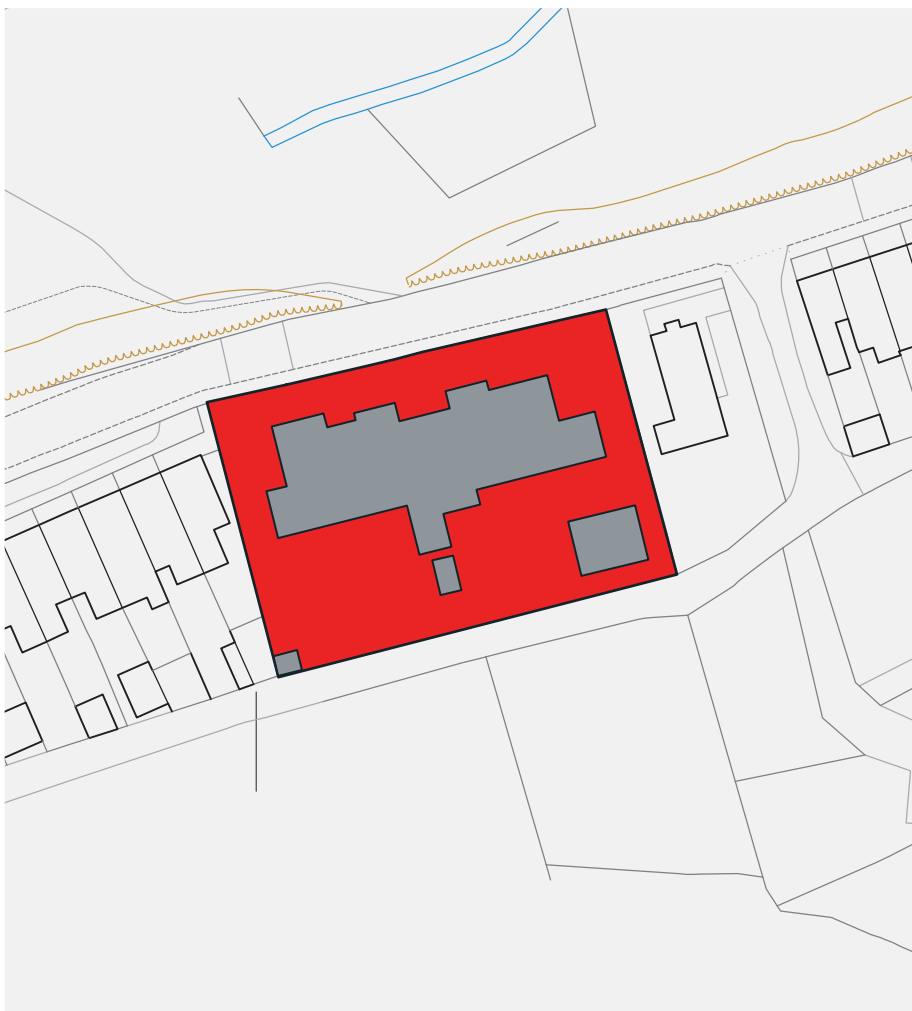

Ysgol Gynradd Abernant Abernant County Primary School

RHONDDA CYNON TAF

Hysbysiad Cyfreithiol / Legal Notice

RHONDDA CYNON TAF

GORCHYMYN DIOGELU MANNAU CYHOEDDUS (RHEOLI CŴN) 2020

DEDDF YMDDYGIAD GWRTHGYMDEITHASOL, TROSEDDU A PHLISMONA 2014

RHONDDA CYNON TAF

PUBLIC SPACES PROTECTION ORDER (DOG CONTROLS) 2020

ANTI-SOCIAL BEHAVIOUR, CRIME AND POLICING ACT 2014

**Chaiff cŵn ddim bod yn yr ardal yma.
O beidio â dilyn y rheolau yma, mae'n bosibl y
cewch chi hysbysiad cosb benodedig o £100.**

**Dogs are not allowed within this area.
Failure to follow these rules may result in a
fixed penalty notice of £100.**

■ Dim Cŵn | No Dogs

Hawfrait y goron a hawliau cronfa ddata 2016 Arolwg Ordnans 100023458
Crown copyright and database rights 2016 Ordnance Survey 100023458

Am ragor o wybodaeth, ewch i:

<http://fymhethau.rctcbc.gov.uk/fyRhondda.aspx>

For further information, please visit:

<http://my.rctcbc.gov.uk/myRhondda.aspx>