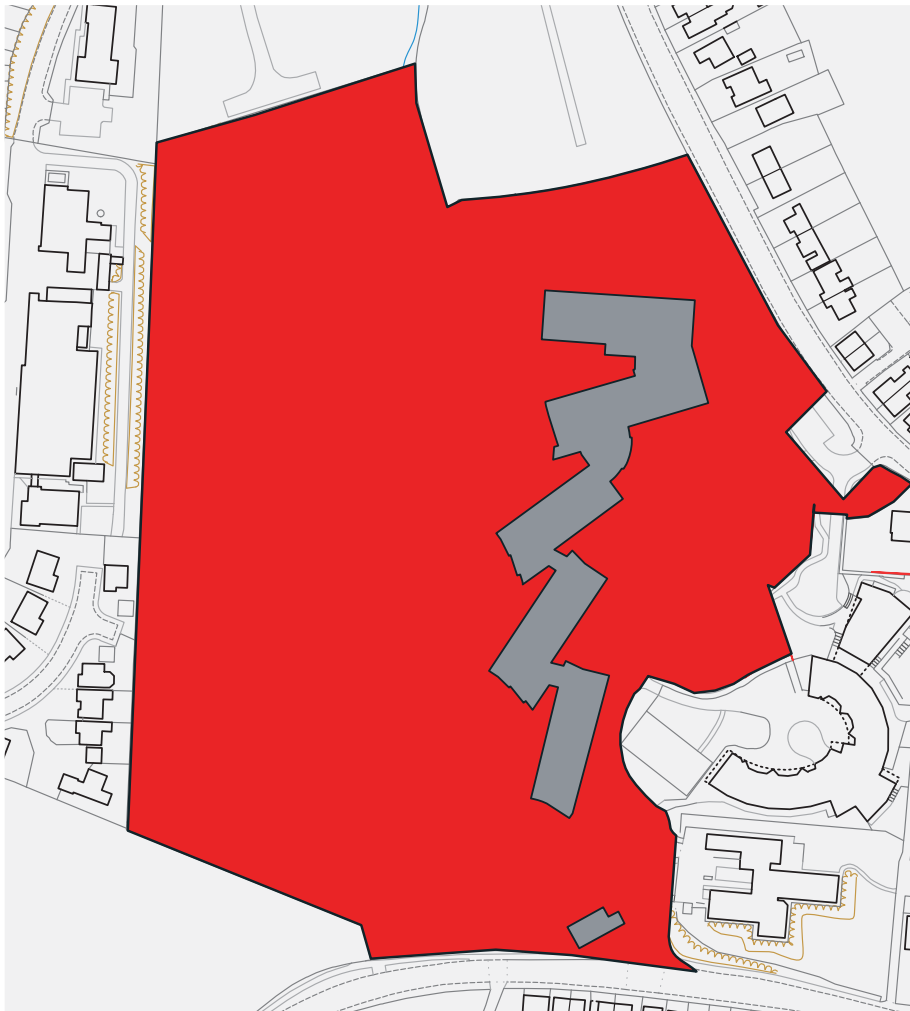

Ysgol Gyfun Garth Olwg

RHONDDA CYNON TAF

Hysbysiad Cyfreithiol / Legal Notice

RHONDDA CYNON TAF

GORCHYMYN DIOGELU MANNAU CYHOEDDUS (RHEOLI CŴN) 2020

DEDDF YMDDYGIAD GWRTHGYMDEITHASOL, TROSEDDU A PHLISMONA 2014

RHONDDA CYNON TAF

PUBLIC SPACES PROTECTION ORDER (DOG CONTROLS) 2020

ANTI-SOCIAL BEHAVIOUR, CRIME AND POLICING ACT 2014

**Chaiff cŵn ddim bod yn yr ardal yma.
O beidio â dilyn y rheolau yma, mae'n bosibl y
cewch chi hysbysiad cosb benodedig o £100.**

**Dogs are not allowed within this area.
Failure to follow these rules may result in a
fixed penalty notice of £100.**

■ Dim Cŵn | No Dogs

Hawfrain y goron a hawliau cronfa ddata 2016 Arolwg Ordnans 100023458
Crown copyright and database rights 2016 Ordnance Survey 100023458

Am ragor o wybodaeth, ewch i:

<http://fymhethau.rctcbc.gov.uk/fyRhondda.aspx>

For further information, please visit:

<http://my.rctcbc.gov.uk/myRhondda.aspx>