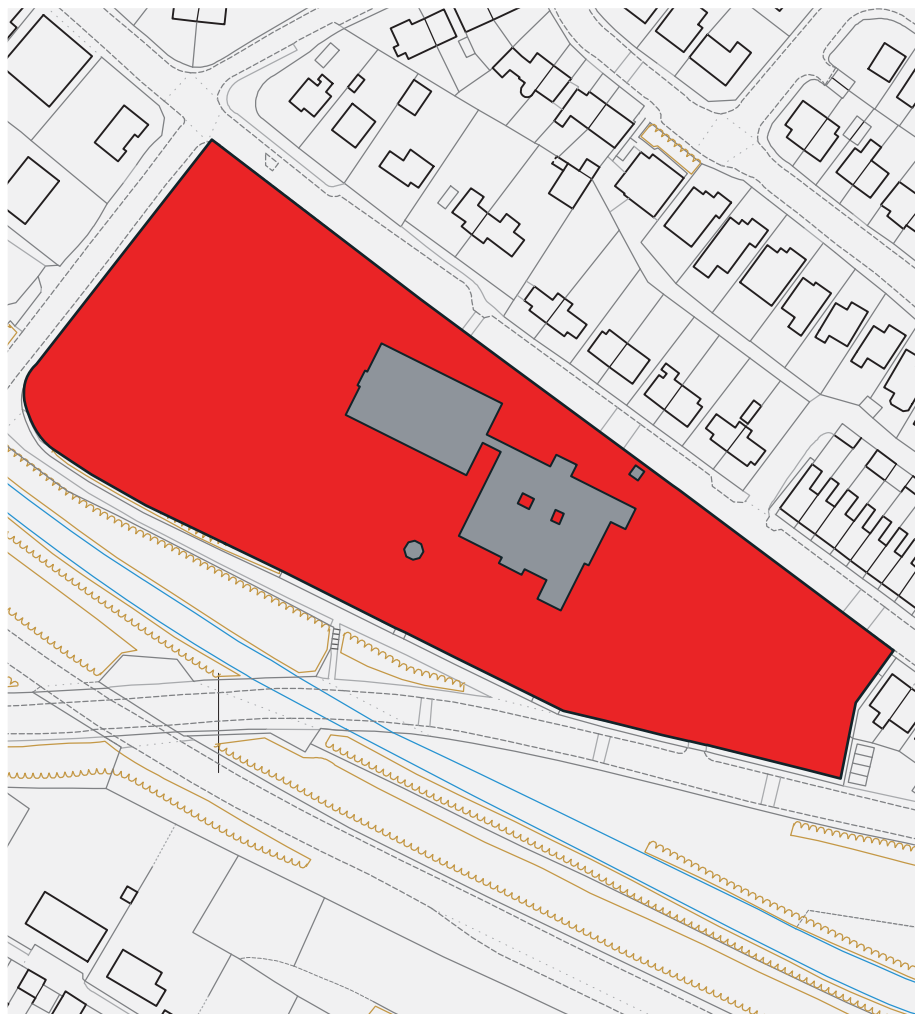

Ysgol Gynradd Cwmlai Cwmlai Primary School

RHONDDA CYNON TAF

Hysbysiad Cyfreithiol / Legal Notice

RHONDDA CYNON TAF

GORCHYMYN DIOGELU MANNAU CYHOEDDUS (RHEOLI CŴN) 2020

DEDDF YMDDYGIAD GWRTHGYMDEITHASOL, TROSEDDU A PHLISMONA 2014

RHONDDA CYNON TAF

PUBLIC SPACES PROTECTION ORDER (DOG CONTROLS) 2020

ANTI-SOCIAL BEHAVIOUR, CRIME AND POLICING ACT 2014

**Chaiff cŵn ddim bod yn yr ardal yma.
O beidio â dilyn y rheolau yma, mae'n bosibl y
cewch chi hysbysiad cosb benodedig o £100.**

**Dogs are not allowed within this area.
Failure to follow these rules may result in a
fixed penalty notice of £100.**

■ Dim Cŵn | No Dogs

Hawfrait y goron a hawliau cronfa ddata 2016 Arolwg Ordnans 100023458
Crown copyright and database rights 2016 Ordnance Survey 100023458

Am ragor o wybodaeth, ewch i:

<http://fymhethau.rctcbc.gov.uk/fyRhondda.aspx>

For further information, please visit:

<http://my.rctcbc.gov.uk/myRhondda.aspx>