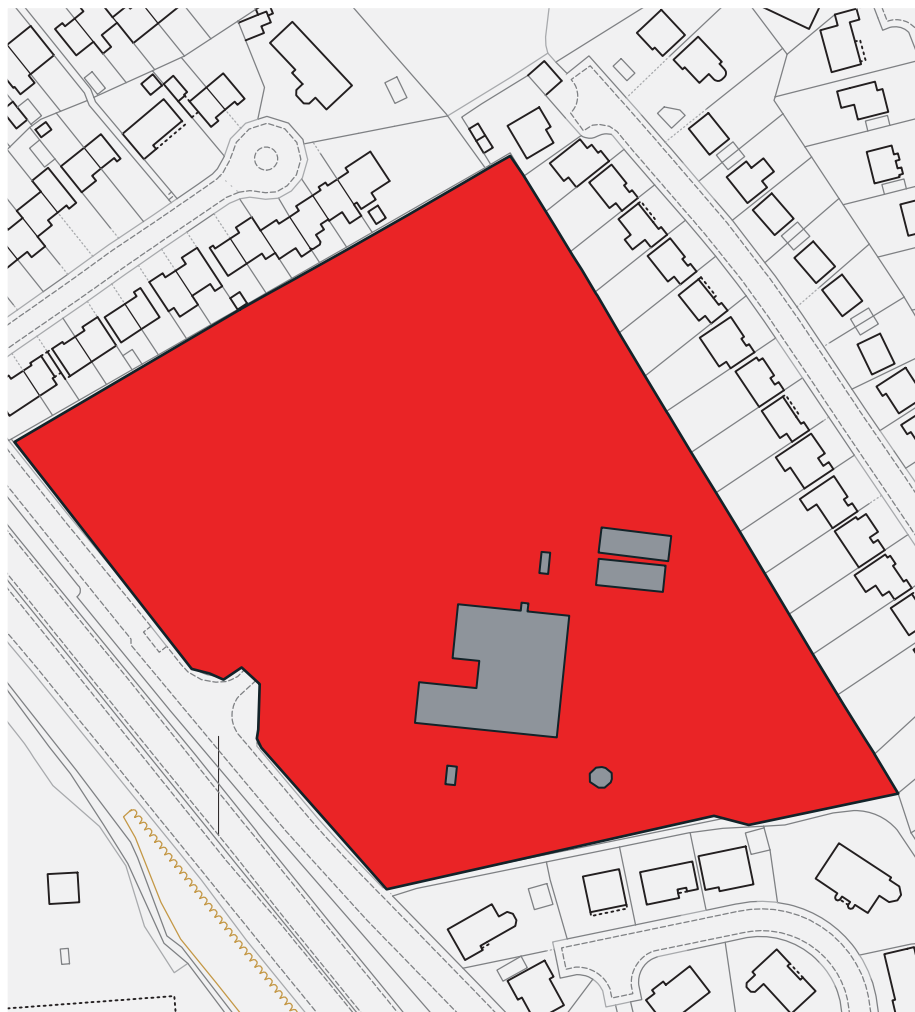

Ysgol Gynradd Penygawsi Penygawsi Primary School

RHONDDA CYNON TAF

Hysbysiad Cyfreithiol / Legal Notice

RHONDDA CYNON TAF

GORCHYMYN DIOGELU MANNAU CYHOEDDUS (RHEOLI CŴN) 2020

DEDDF YMDDYGIAD GWRTHGYMDEITHASOL, TROSEDDU A PHLISMONA 2014

RHONDDA CYNON TAF

PUBLIC SPACES PROTECTION ORDER (DOG CONTROLS) 2020

ANTI-SOCIAL BEHAVIOUR, CRIME AND POLICING ACT 2014

**Chaiff cŵn ddim bod yn yr ardal yma.
O beidio â dilyn y rheolau yma, mae'n bosibl y
cewch chi hysbysiad cosb benodedig o £100.**

**Dogs are not allowed within this area.
Failure to follow these rules may result in a
fixed penalty notice of £100.**

■ Dim Cŵn | No Dogs

Hawlfraint y goron a hawliau cronfa ddata 2016 Arolwg Ordnans 100023458
Crown copyright and database rights 2016 Ordnance Survey 100023458

Am ragor o wybodaeth, ewch i:

<http://fymhethau.rctcbc.gov.uk/fyRhondda.aspx>

For further information, please visit:

<http://my.rctcbc.gov.uk/myRhondda.aspx>