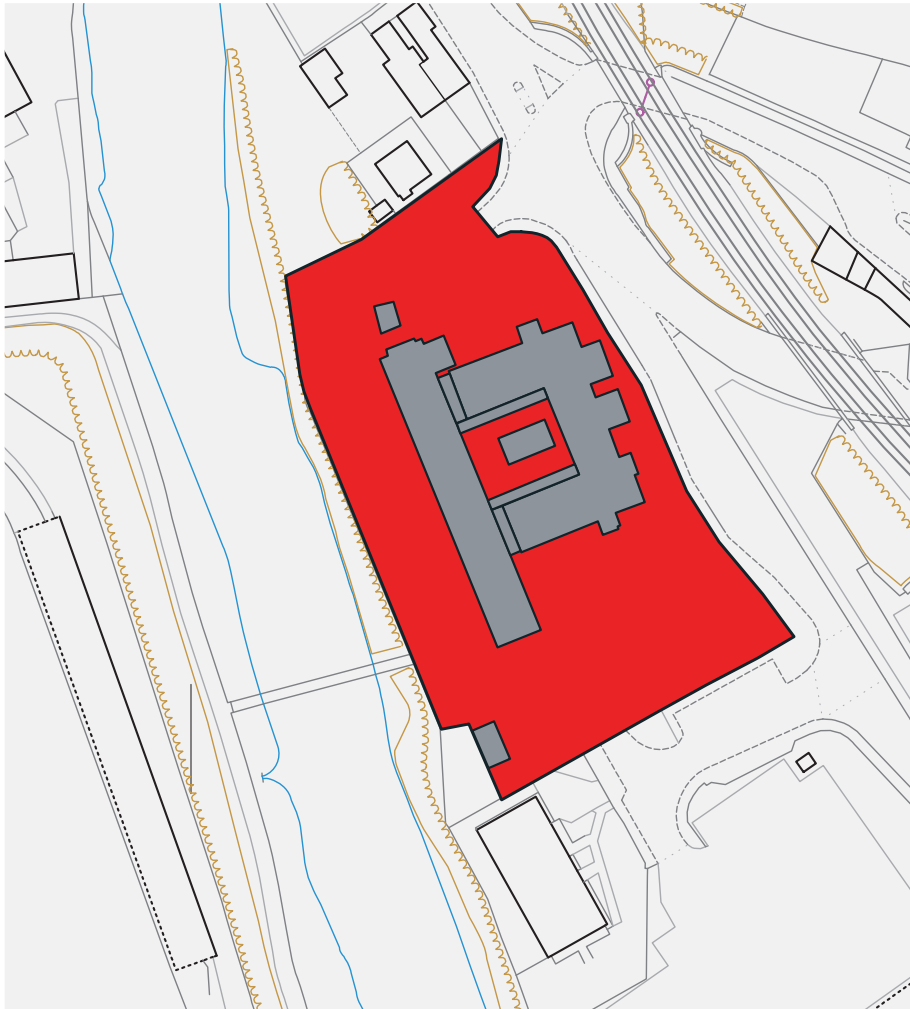

Ysgol Gynradd Gymraeg Evan James

RHONDDA CYNON TAF

Hysbysiad Cyfreithiol / Legal Notice

RHONDDA CYNON TAF

GORCHYMYN DIOGELU MANNAU CYHOEDDUS (RHEOLI CŴN) 2020

DEDDF YMDDYGIAD GWRTHGYMDEITHASOL, TROSEDDU A PHLISMONA 2014

RHONDDA CYNON TAF

PUBLIC SPACES PROTECTION ORDER (DOG CONTROLS) 2020

ANTI-SOCIAL BEHAVIOUR, CRIME AND POLICING ACT 2014

**Chaiff cŵn ddim bod yn yr ardal yma.
O beidio â dilyn y rheolau yma, mae'n bosibl y
cewch chi hysbysiad cosb benodedig o £100.**

**Dogs are not allowed within this area.
Failure to follow these rules may result in a
fixed penalty notice of £100.**

■ Dim Cŵn | No Dogs

Hawlfraint y goron a hawliau cronfa ddata 2016 Arolwg Ordnans 100023458
Crown copyright and database rights 2016 Ordnance Survey 100023458

Am ragor o wybodaeth, ewch i:

<http://fymhethau.rctcbc.gov.uk/fyRhondda.aspx>

For further information, please visit:

<http://my.rctcbc.gov.uk/myRhondda.aspx>