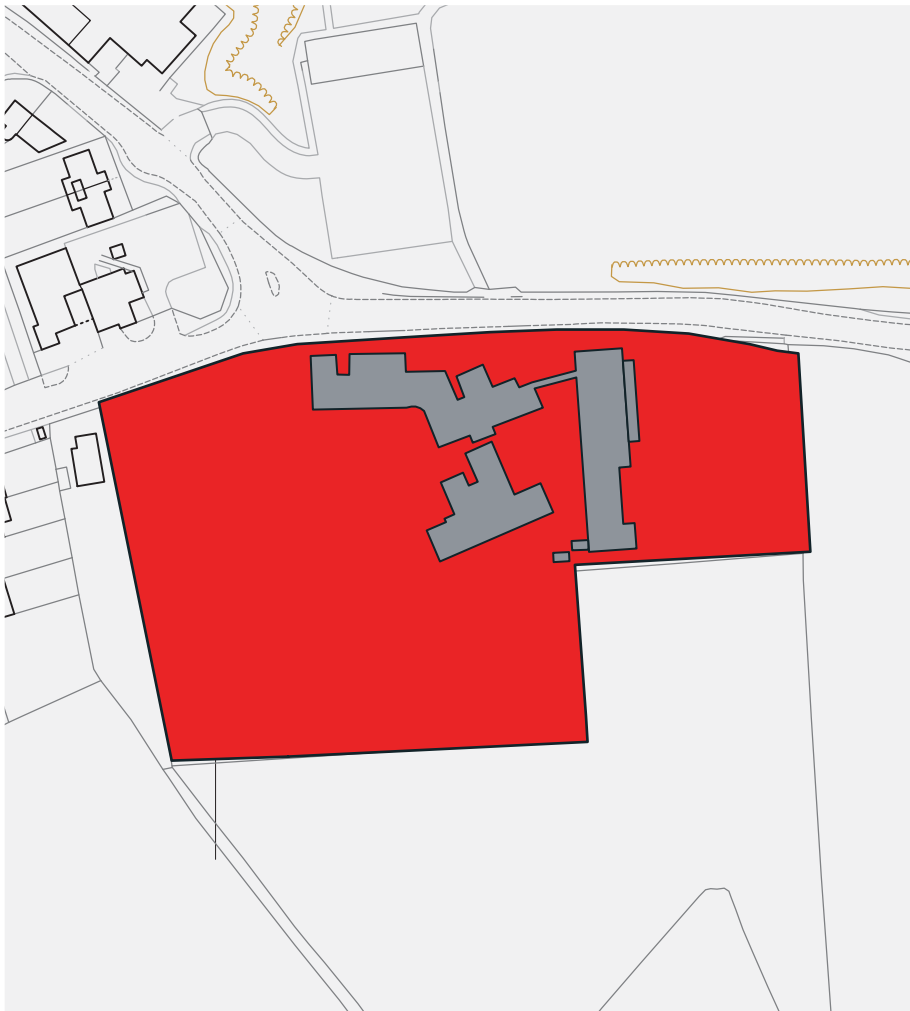

Ysgol Gynradd Gymuned Hendreforgan Hendreforgan Community Primary School

RHONDDA CYNON TAF

Hysbysiad Cyfreithiol / Legal Notice

RHONDDA CYNON TAF

GORCHYMYN DIOGELU MANNAU CYHOEDDUS (RHEOLI CŴN) 2020

DEDDF YMDDYGIAD GWRTHGYMDEITHASOL, TROSEDDU A PHLISMONA 2014

RHONDDA CYNON TAF

PUBLIC SPACES PROTECTION ORDER (DOG CONTROLS) 2020

ANTI-SOCIAL BEHAVIOUR, CRIME AND POLICING ACT 2014

**Chaiff cŵn ddim bod yn yr ardal yma.
O beidio â dilyn y rheolau yma, mae'n bosibl y
cewch chi hysbysiad cosb benodedig o £100.**

**Dogs are not allowed within this area.
Failure to follow these rules may result in a
fixed penalty notice of £100.**

■ Dim Cŵn | No Dogs

Hawffrains y goron a hawliau cronfa ddata 2016 Arolwg Ordnans 100023458
Crown copyright and database rights 2016 Ordnance Survey 100023458

Am ragor o wybodaeth, ewch i:

<http://fymhethau.rctcbc.gov.uk/fyRhondda.aspx>

For further information, please visit:

<http://my.rctcbc.gov.uk/myRhondda.aspx>