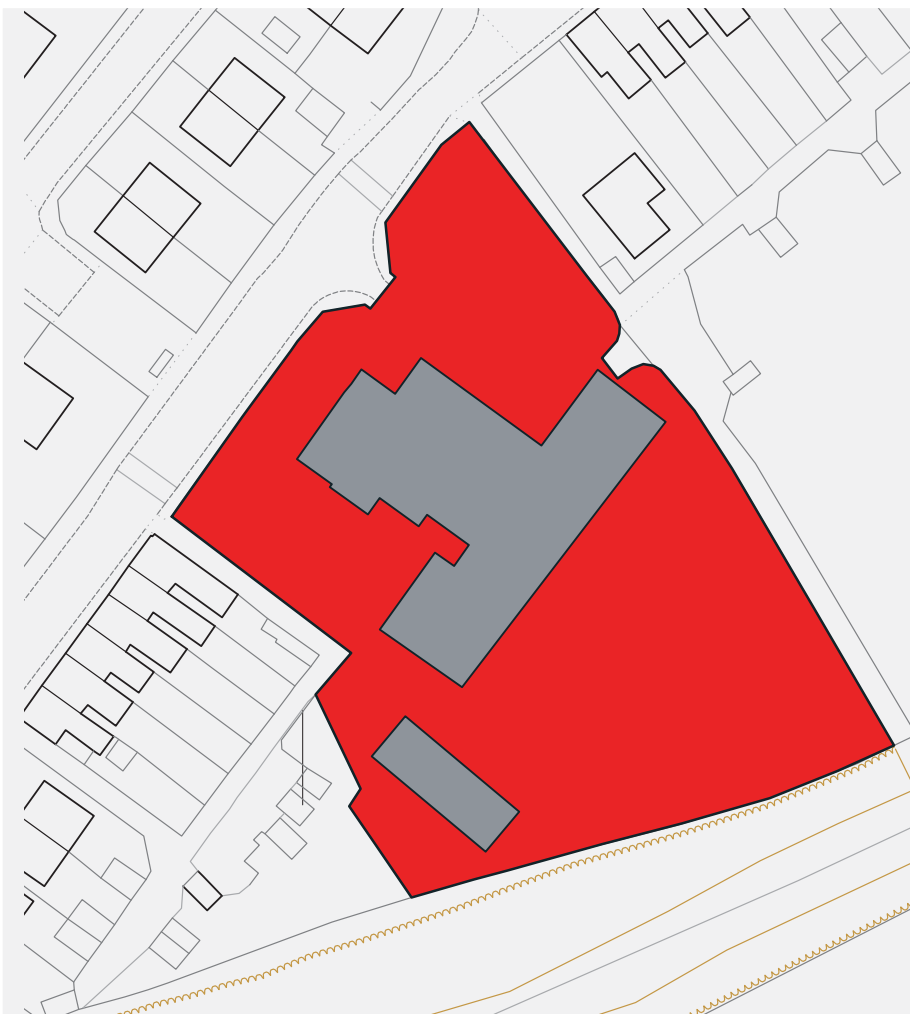

Ysgol Gynradd Brynnau Brynnau Primary School

RHONDDA CYNON TAF

Hysbysiad Cyfreithiol / Legal Notice

RHONDDA CYNON TAF

GORCHYMYN DIOGELU MANNAU CYHOEDDUS (RHEOLI CŴN) 2020

DEDDF YMDDYGIAD GWRTHGYMDEITHASOL, TROSEDDU A PHLISMONA 2014

RHONDDA CYNON TAF

PUBLIC SPACES PROTECTION ORDER (DOG CONTROLS) 2020

ANTI-SOCIAL BEHAVIOUR, CRIME AND POLICING ACT 2014

**Chaiff cŵn ddim bod yn yr ardal yma.
O beidio â dilyn y rheolau yma, mae'n bosibl y
cewch chi hysbysiad cosb benodedig o £100.**

**Dogs are not allowed within this area.
Failure to follow these rules may result in a
fixed penalty notice of £100.**

■ Dim Cŵn | No Dogs

Hawfrait y goron a hawliau cronfa ddata 2016 Arolwg Ordnans 100023458
Crown copyright and database rights 2016 Ordnance Survey 100023458

Am ragor o wybodaeth, ewch i:

<http://fymhethau.rctcbc.gov.uk/fyRhondda.aspx>

For further information, please visit:

<http://my.rctcbc.gov.uk/myRhondda.aspx>