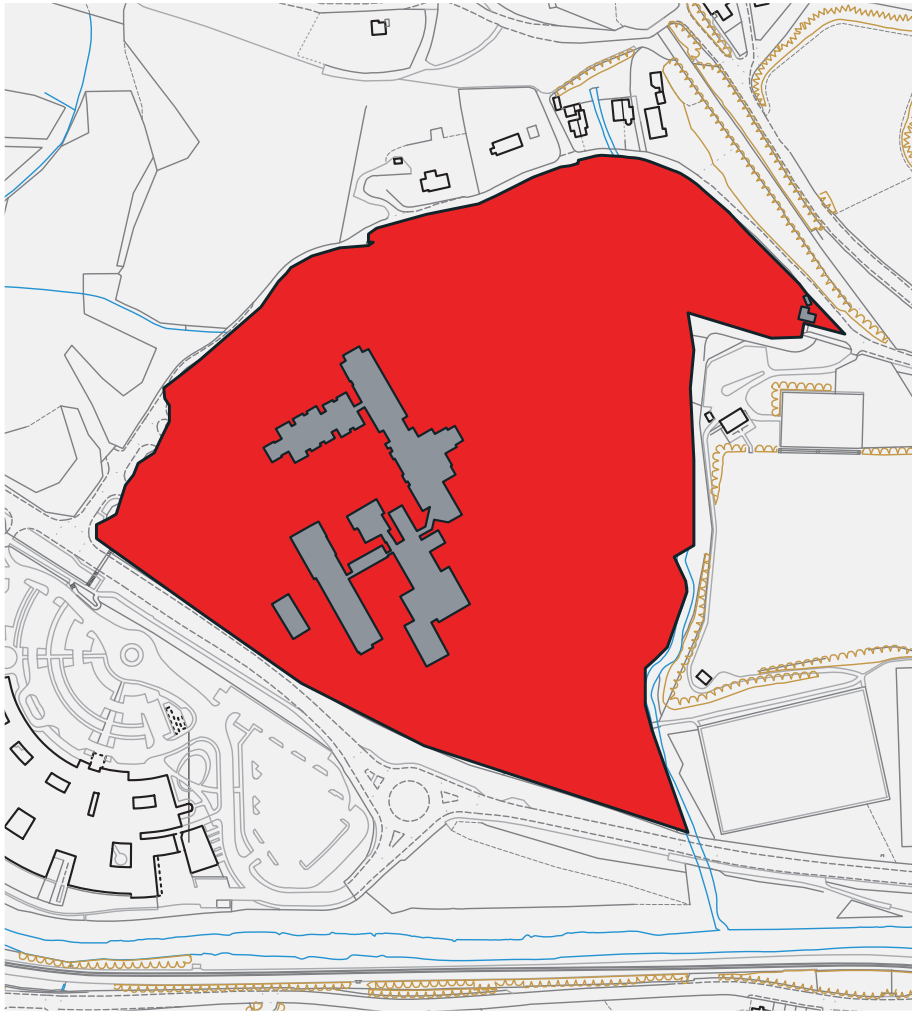

Ysgol Gyfun Aberpennar Mountain Ash Comprehensive School

RHONDDA CYNON TAF

Hysbysiad Cyfreithiol / Legal Notice

RHONDDA CYNON TAF

GORCHYMYN DIOGELU MANNAU CYHOEDDUS (RHEOLI CŴN) 2020

DEDDF YMDDYGIAD GWRTHGYMDEITHASOL, TROSEDDU A PHLISMONA 2014

RHONDDA CYNON TAF

PUBLIC SPACES PROTECTION ORDER (DOG CONTROLS) 2020

ANTI-SOCIAL BEHAVIOUR, CRIME AND POLICING ACT 2014

**Chaiff cŵn ddim bod yn yr ardal yma.
O beidio â dilyn y rheolau yma, mae'n bosibl y
cewch chi hysbysiad cosb benodedig o £100.**

**Dogs are not allowed within this area.
Failure to follow these rules may result in a
fixed penalty notice of £100.**

■ Dim Cŵn | No Dogs

Hawffraint y goron a hawliau cronfa ddata 2016 Arolwg Ordnans 100023458
Crown copyright and database rights 2016 Ordnance Survey 100023458

Am ragor o wybodaeth, ewch i:

<http://fymhethau.rctcbc.gov.uk/fyRhondda.aspx>

For further information, please visit:

<http://my.rctcbc.gov.uk/myRhondda.aspx>