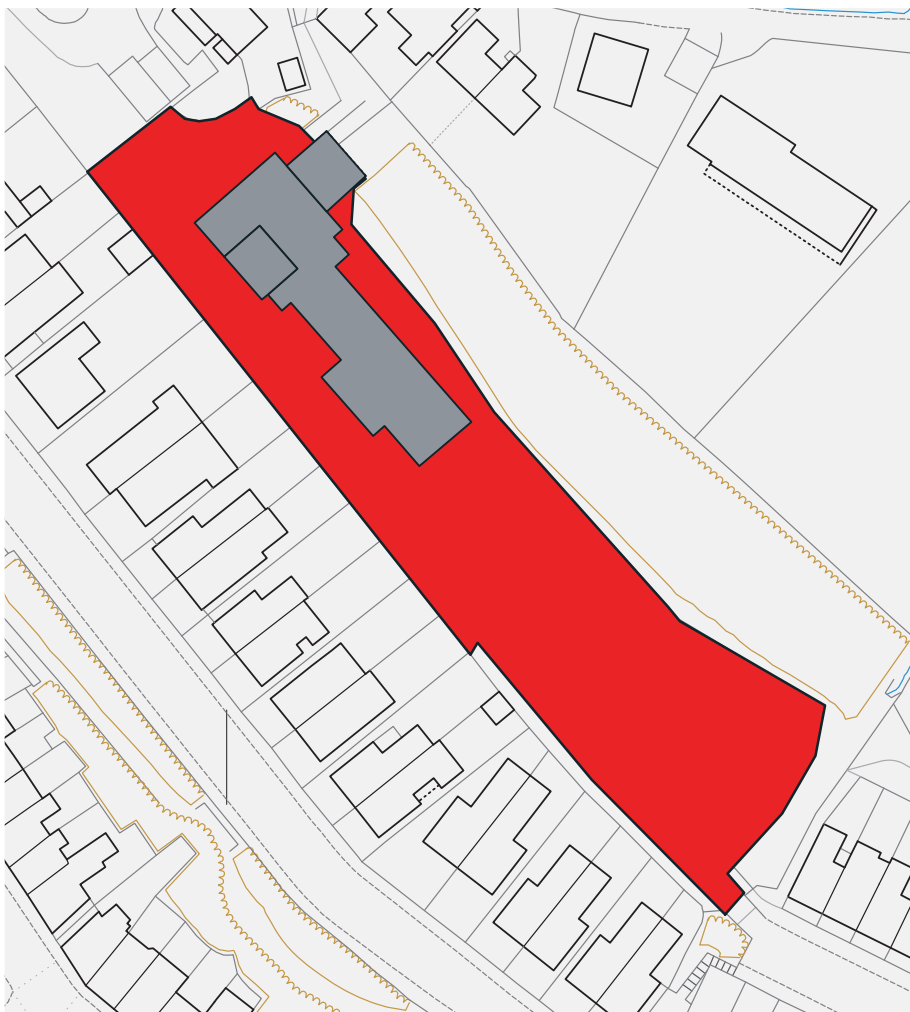

Ysgol Iau'r Porth Porth Junior School

RHONDDA CYNON TAF

Hysbysiad Cyfreithiol / Legal Notice

RHONDDA CYNON TAF

GORCHYMYN DIOGELU MANNAU CYHOEDDUS (RHEOLI CŴN) 2020

DEDDF YMDDYGIAD GWRTHGYMDEITHASOL, TROSEDDU A PHLISMONA 2014

RHONDDA CYNON TAF

PUBLIC SPACES PROTECTION ORDER (DOG CONTROLS) 2020

ANTI-SOCIAL BEHAVIOUR, CRIME AND POLICING ACT 2014

**Chaiff cŵn ddim bod yn yr ardal yma.
O beidio â dilyn y rheolau yma, mae'n bosibl y
cewch chi hysbysiad cosb benodedig o £100.**

**Dogs are not allowed within this area.
Failure to follow these rules may result in a
fixed penalty notice of £100.**

■ Dim Cŵn | No Dogs

Hawffraint y goron a hawliau cronfa ddata 2016 Arolwg Ordnans 100023458
Crown copyright and database rights 2016 Ordnance Survey 100023458

Am ragor o wybodaeth, ewch i:

<http://fymhethau.rctcbc.gov.uk/fyRhondda.aspx>

For further information, please visit:

<http://my.rctcbc.gov.uk/myRhondda.aspx>