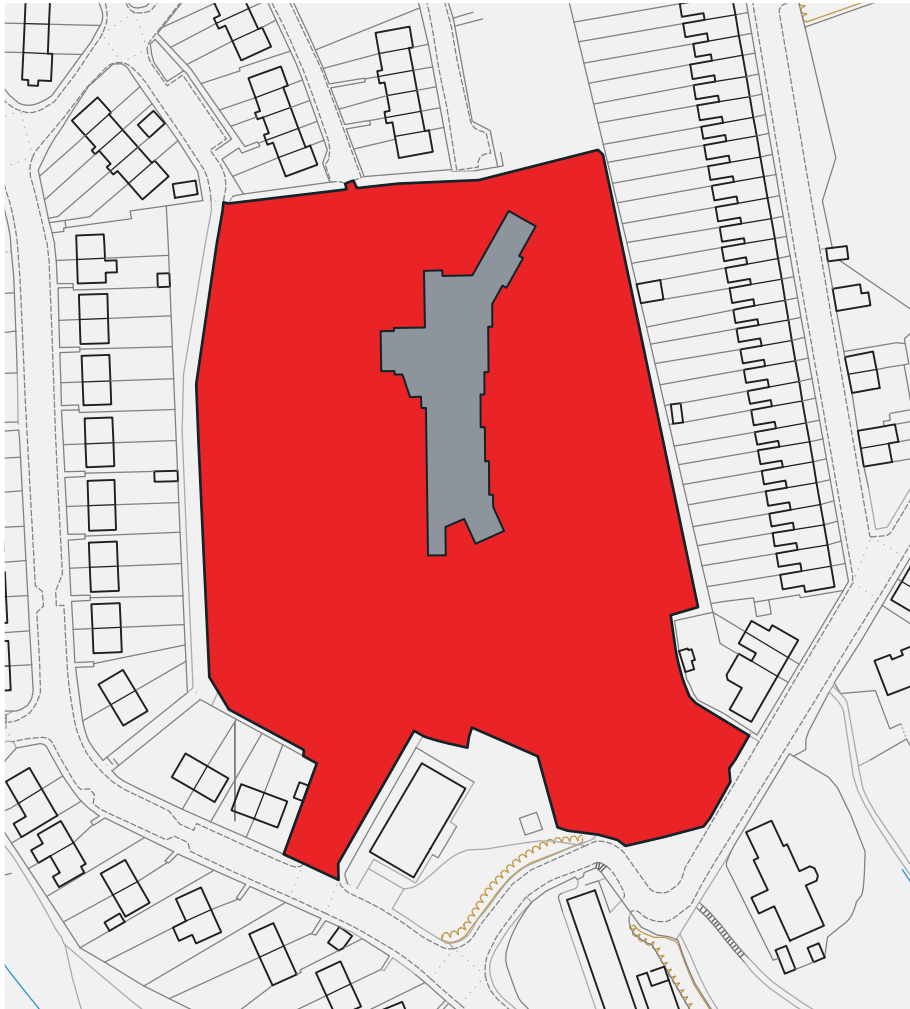

Ysgol Gynradd Gymuned Perthcelyn Perthcelyn Community Primary School

RHONDDA CYNON TAF

Hysbysiad Cyfreithiol / Legal Notice

RHONDDA CYNON TAF

GORCHYMYN DIOGELU MANNAU CYHOEDDUS (RHEOLI CŴN) 2020

DEDDF YMDDYGIAD GWRTHGYMDEITHASOL, TROSEDDU A PHLISMONA 2014

RHONDDA CYNON TAF

PUBLIC SPACES PROTECTION ORDER (DOG CONTROLS) 2020

ANTI-SOCIAL BEHAVIOUR, CRIME AND POLICING ACT 2014

**Chaiff cŵn ddim bod yn yr ardal yma.
O beidio â dilyn y rheolau yma, mae'n bosibl y
cewch chi hysbysiad cosb benodedig o £100.**

**Dogs are not allowed within this area.
Failure to follow these rules may result in a
fixed penalty notice of £100.**

■ Dim Cŵn | No Dogs

Hawffraint y goron a hawliau cronfa ddata 2016 Arolwg Ordnans 100023458
Crown copyright and database rights 2016 Ordnance Survey 100023458

Am ragor o wybodaeth, ewch i:

<http://fymhethau.rctcbc.gov.uk/fyRhondda.aspx>

For further information, please visit:

<http://my.rctcbc.gov.uk/myRhondda.aspx>