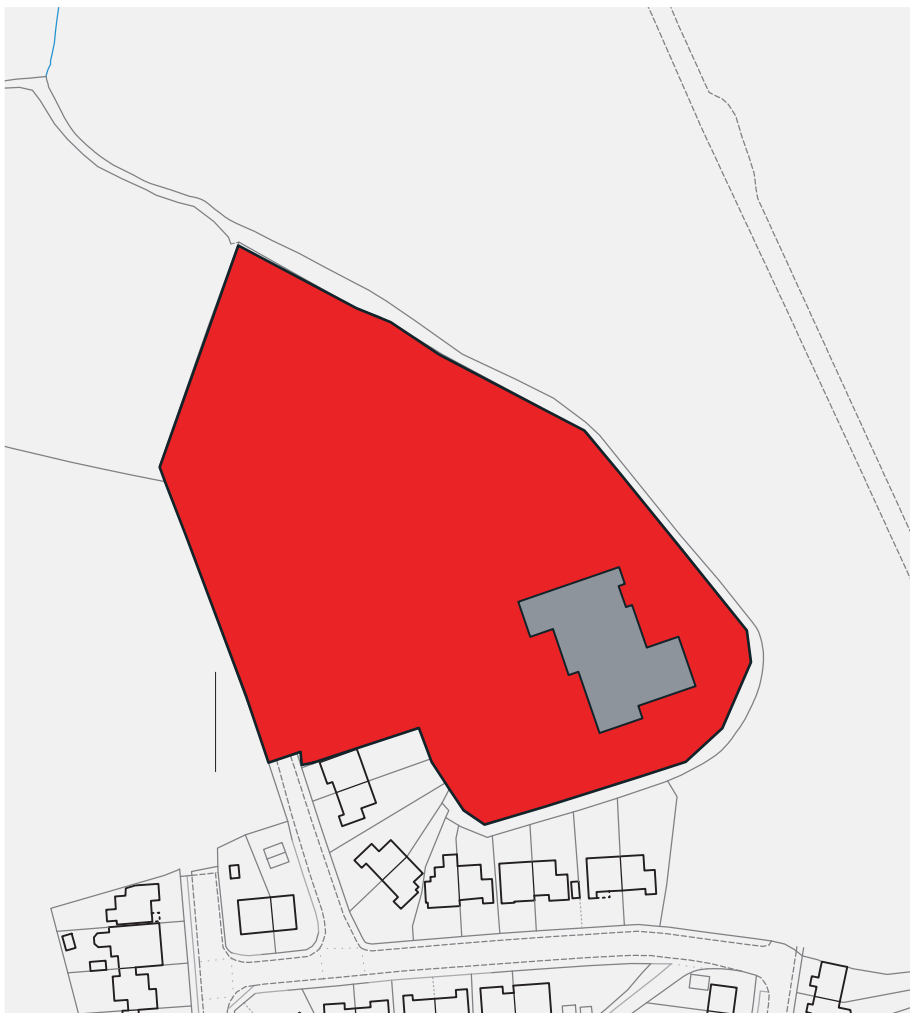

Ysgol Gynradd Llantrisant Llantrisant Primary School

RHONDDA CYNON TAF

Hysbysiad Cyfreithiol / Legal Notice

RHONDDA CYNON TAF

GORCHYMYN DIOGELU MANNAU CYHOEDDUS (RHEOLI CŴN) 2020

DEDDF YMDDYGIAD GWRTHGYMDEITHASOL, TROSEDDU A PHLISMONA 2014

RHONDDA CYNON TAF

PUBLIC SPACES PROTECTION ORDER (DOG CONTROLS) 2020

ANTI-SOCIAL BEHAVIOUR, CRIME AND POLICING ACT 2014

**Chaiff cŵn ddim bod yn yr ardal yma.
O beidio â dilyn y rheolau yma, mae'n bosibl y
cewch chi hysbysiad cosb benodedig o £100.**

**Dogs are not allowed within this area.
Failure to follow these rules may result in a
fixed penalty notice of £100.**

■ Dim Cŵn | No Dogs

Hawffraint y goron a hawliau cronfa ddata 2016 Arolwg Ordnans 100023458
Crown copyright and database rights 2016 Ordnance Survey 100023458

Am ragor o wybodaeth, ewch i:

<http://fymhethau.rctcbc.gov.uk/fyRhondda.aspx>

For further information, please visit:

<http://my.rctcbc.gov.uk/myRhondda.aspx>