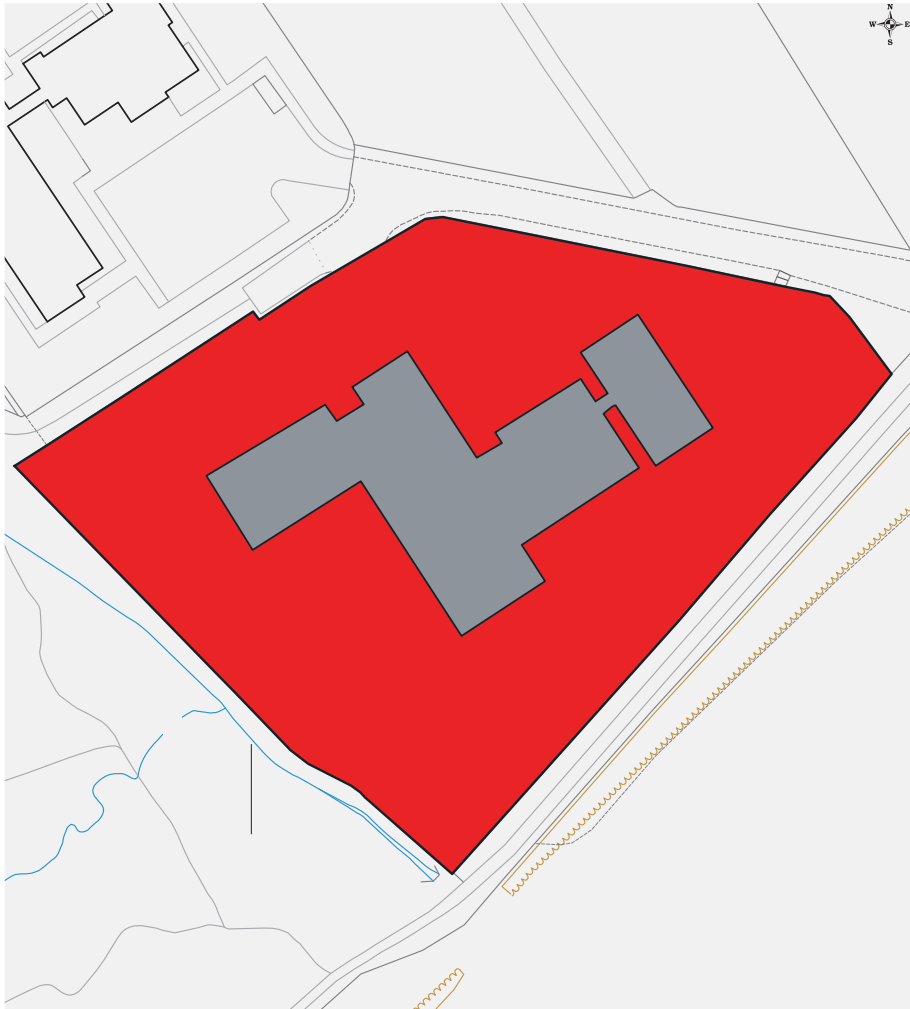

Ysgol Arbennig Park Lane Park Lane Special School

RHONDDA CYNON TAF

Hysbysiad Cyfreithiol / Legal Notice

RHONDDA CYNON TAF

GORCHYMYN DIOGELU MANNAU CYHOEDDUS (RHEOLI CŴN) 2020

DEDDF YMDDYGIAD GWRTHGYMDEITHASOL, TROSEDDU A PHLISMONA 2014

RHONDDA CYNON TAF

PUBLIC SPACES PROTECTION ORDER (DOG CONTROLS) 2020

ANTI-SOCIAL BEHAVIOUR, CRIME AND POLICING ACT 2014

**Chaiff cŵn ddim bod yn yr ardal yma.
O beidio â dilyn y rheolau yma, mae'n bosibl y
cewch chi hysbysiad cosb benodedig o £100.**

**Dogs are not allowed within this area.
Failure to follow these rules may result in a
fixed penalty notice of £100.**

■ Dim Cŵn | No Dogs

Hawlfraint y goron a hawliau cronfa ddata 2016 Arolwg Ordnans 100023458
Crown copyright and database rights 2016 Ordnance Survey 100023458

Am ragor o wybodaeth, ewch i:

<http://fymhethau.rctcbc.gov.uk/fyRhondda.aspx>

For further information, please visit:

<http://my.rctcbc.gov.uk/myRhondda.aspx>