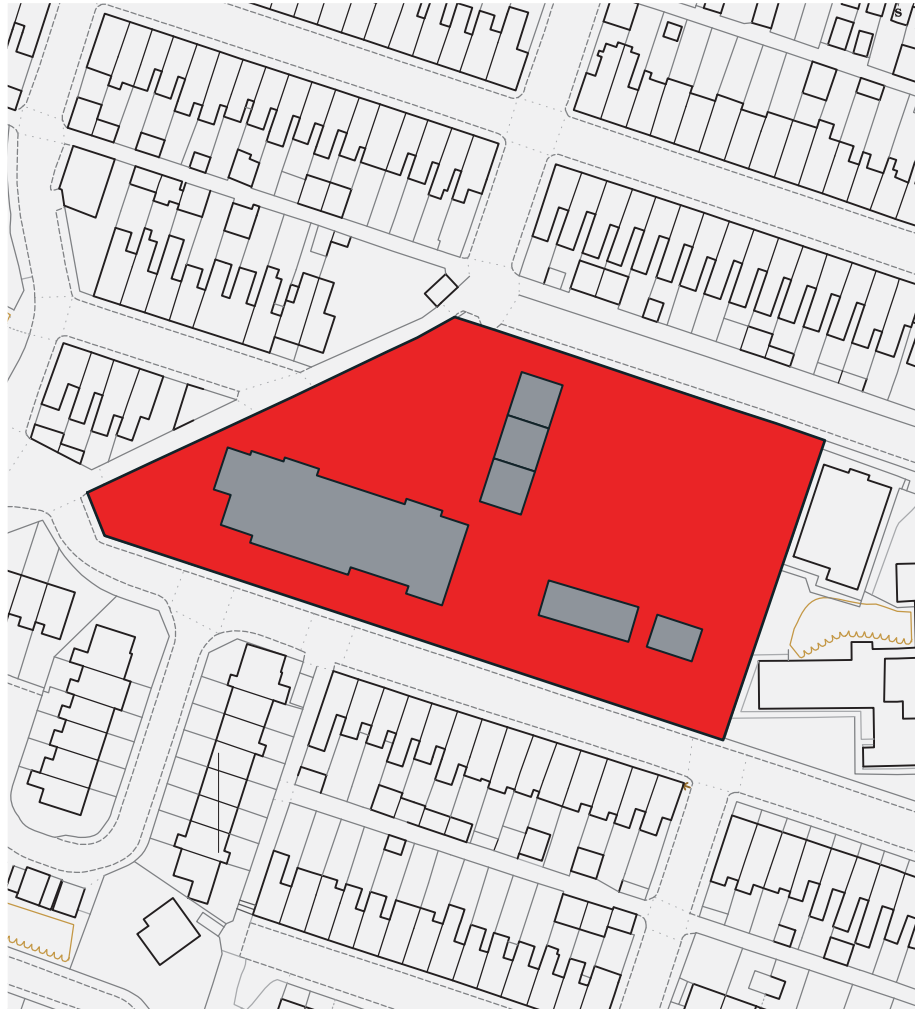

Ysgol Gynradd Gymraeg Bronllwyn

RHONDDA CYNON TAF

Hysbysiad Cyfreithiol / Legal Notice

RHONDDA CYNON TAF

GORCHYMYN DIOGELU MANNAU CYHOEDDUS (RHEOLI CŴN) 2020

DEDDF YMDDYGIAD GWRTHGYMDEITHASOL, TROSEDDU A PHLISMONA 2014

RHONDDA CYNON TAF

PUBLIC SPACES PROTECTION ORDER (DOG CONTROLS) 2020

ANTI-SOCIAL BEHAVIOUR, CRIME AND POLICING ACT 2014

**Chaiff cŵn ddim bod yn yr ardal yma.
O beidio â dilyn y rheolau yma, mae'n bosibl y
cewch chi hysbysiad cosb benodedig o £100.**

**Dogs are not allowed within this area.
Failure to follow these rules may result in a
fixed penalty notice of £100.**

■ Dim Cŵn | No Dogs

Hawlfraint y goron a hawliau cronfa ddata 2016 Arolwg Ordnans 100023458
Crown copyright and database rights 2016 Ordnance Survey 100023458

Am ragor o wybodaeth, ewch i:

<http://fymhethau.rctcbc.gov.uk/fyRhondda.aspx>

For further information, please visit:

<http://my.rctcbc.gov.uk/myRhondda.aspx>