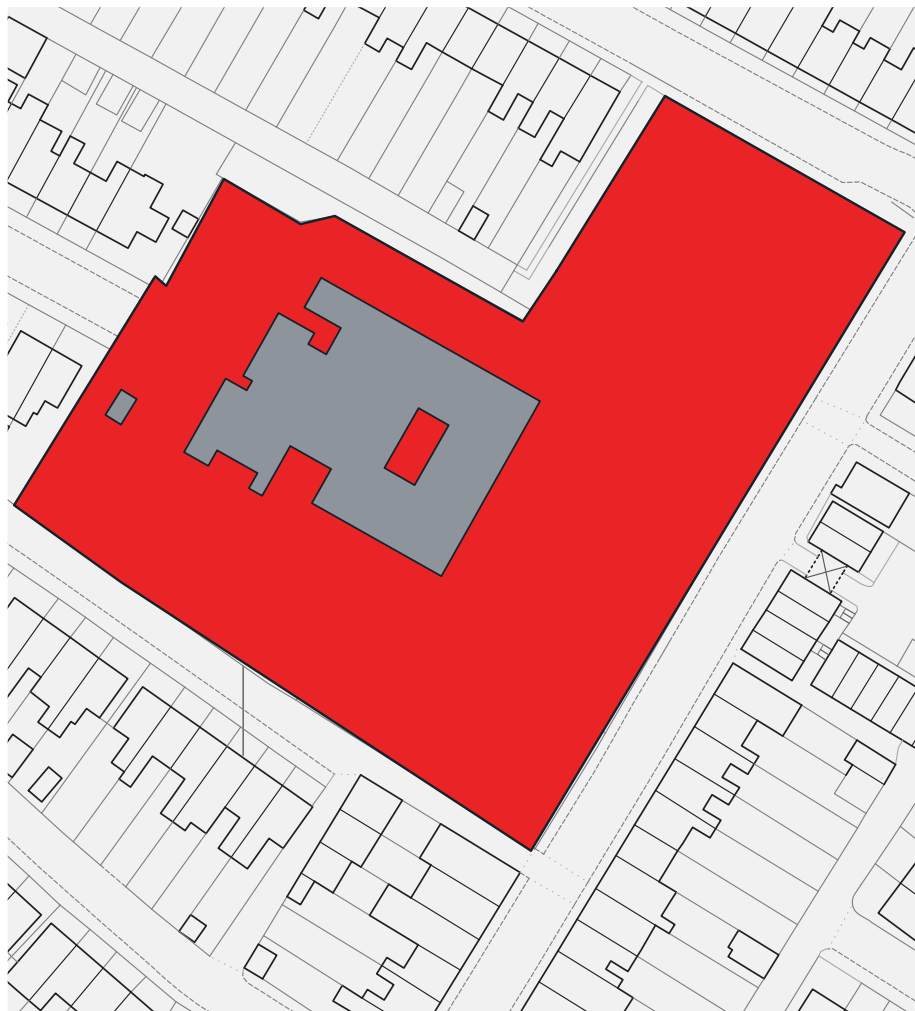

Ysgol Gynradd Cap-coch Capcoch Primary School

RHONDDA CYNON TAF

Hysbysiad Cyfreithiol / Legal Notice

RHONDDA CYNON TAF
GORCHYMYN DIOGELU MANNAU CYHOEDDUS (RHEOLI CŴN) 2020
DEDDF YMDDYGIAD GWRTHGYMDEITHASOL, TROSEDDU A PHLISMONA 2014

RHONDDA CYNON TAF
PUBLIC SPACES PROTECTION ORDER (DOG CONTROLS) 2020
ANTI-SOCIAL BEHAVIOUR, CRIME AND POLICING ACT 2014

**Chaiff cŵn ddim bod yn yr ardal yma.
O beidio â dilyn y rheolau yma, mae'n bosibl y
cewch chi hysbysiad cosb benodedig o £100.**

**Dogs are not allowed within this area.
Failure to follow these rules may result in a
fixed penalty notice of £100.**

■ Dim Cŵn | No Dogs

Hawifraint y goron a hawliau cronfa ddata 2016 Arolwg Ordnans 100023458
Crown copyright and database rights 2016 Ordnance Survey 100023458

Am ragor o wybodaeth, ewch i:
<http://fymhethau.rctcbc.gov.uk/fyRhondda.aspx>

For further information, please visit:
<http://my.rctcbc.gov.uk/myRhondda.aspx>