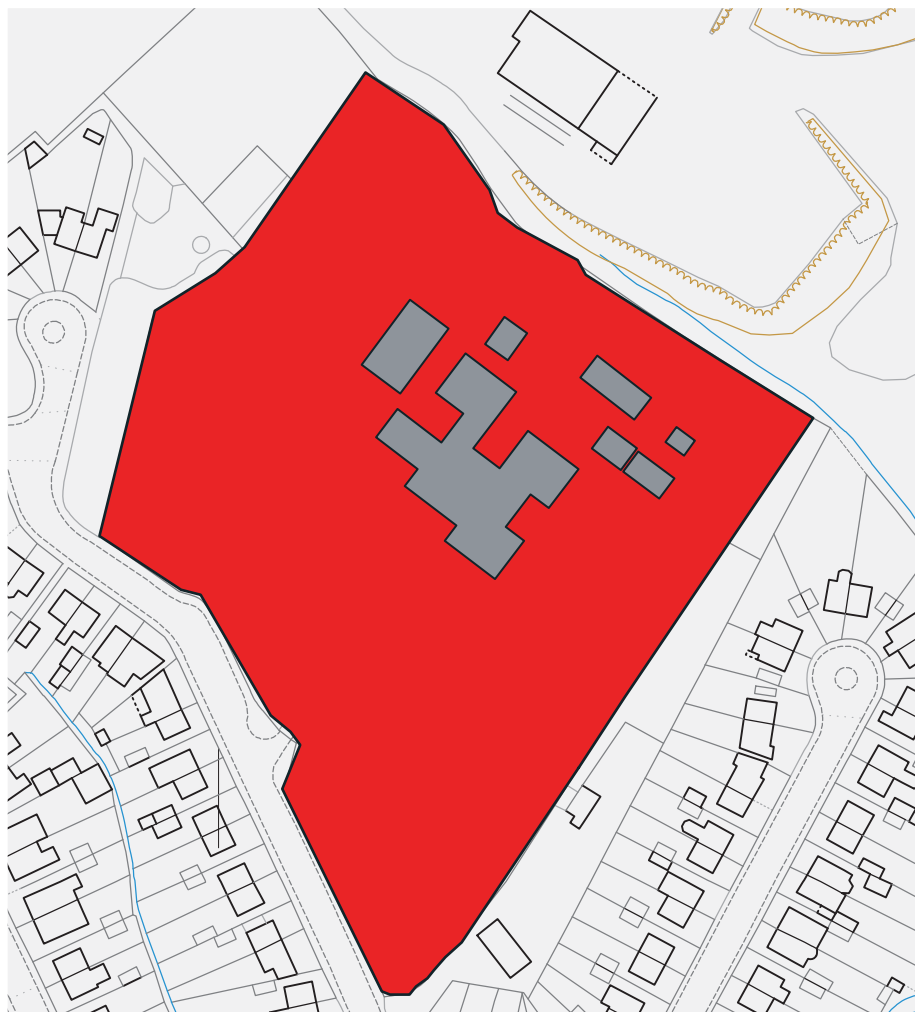

Ysgol Gynradd Maes-y-bryn Maesybryn Primary School

RHONDDA CYNON TAF

Hysbysiad Cyfreithiol / Legal Notice

RHONDDA CYNON TAF

GORCHYMYN DIOGELU MANNAU CYHOEDDUS (RHEOLI CŴN) 2020

DEDDF YMDDYGIAD GWRTHGYMDEITHASOL, TROSEDDU A PHLISMONA 2014

RHONDDA CYNON TAF

PUBLIC SPACES PROTECTION ORDER (DOG CONTROLS) 2020

ANTI-SOCIAL BEHAVIOUR, CRIME AND POLICING ACT 2014

**Chaiff cŵn ddim bod yn yr ardal yma.
O beidio â dilyn y rheolau yma, mae'n bosibl y
cewch chi hysbysiad cosb benodedig o £100.**

**Dogs are not allowed within this area.
Failure to follow these rules may result in a
fixed penalty notice of £100.**

■ Dim Cŵn | No Dogs

Hawffraint y goron a hawliau cronfa ddata 2016 Arolwg Ordnans 100023458
Crown copyright and database rights 2016 Ordnance Survey 100023458

Am ragor o wybodaeth, ewch i:

<http://fymhethau.rctcbc.gov.uk/fyRhondda.aspx>

For further information, please visit:

<http://my.rctcbc.gov.uk/myRhondda.aspx>