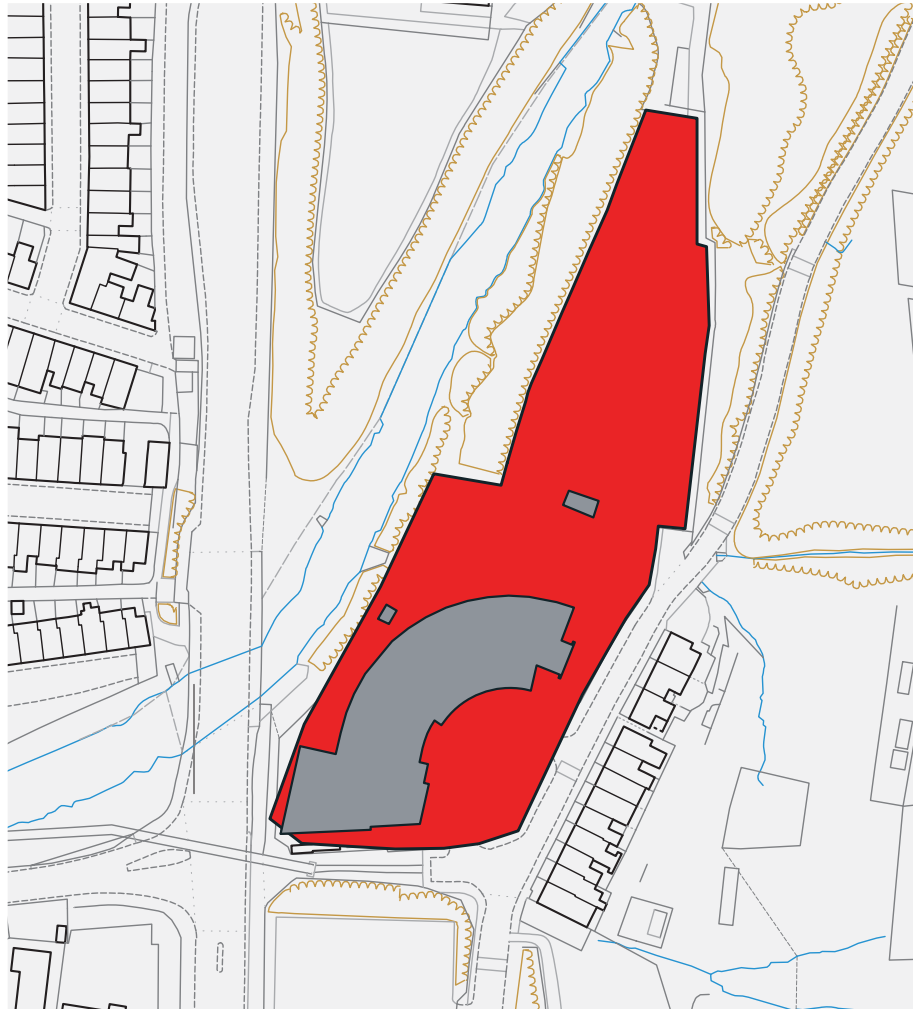

Ysgol Gynradd Ynys-hir Ynyshir Primary School

RHONDDA CYNON TAF

Hysbysiad Cyfreithiol / Legal Notice

RHONDDA CYNON TAF

GORCHYMYN DIOGELU MANNAU CYHOEDDUS (RHEOLI CŴN) 2020

DEDDF YMDDYGIAD GWRTHGYMDEITHASOL, TROSEDDU A PHLISMONA 2014

RHONDDA CYNON TAF

PUBLIC SPACES PROTECTION ORDER (DOG CONTROLS) 2020

ANTI-SOCIAL BEHAVIOUR, CRIME AND POLICING ACT 2014

**Chaiff cŵn ddim bod yn yr ardal yma.
O beidio â dilyn y rheolau yma, mae'n bosibl y
cewch chi hysbysiad cosb benodedig o £100.**

**Dogs are not allowed within this area.
Failure to follow these rules may result in a
fixed penalty notice of £100.**

■ Dim Cŵn | No Dogs

Hawlfraint y goron a hawliau cronfa ddata 2016 Arolwg Ordnans 100023458
Crown copyright and database rights 2016 Ordnance Survey 100023458

Am ragor o wybodaeth, ewch i:

<http://fymhethau.rctcbc.gov.uk/fyRhondda.aspx>

For further information, please visit:

<http://my.rctcbc.gov.uk/myRhondda.aspx>