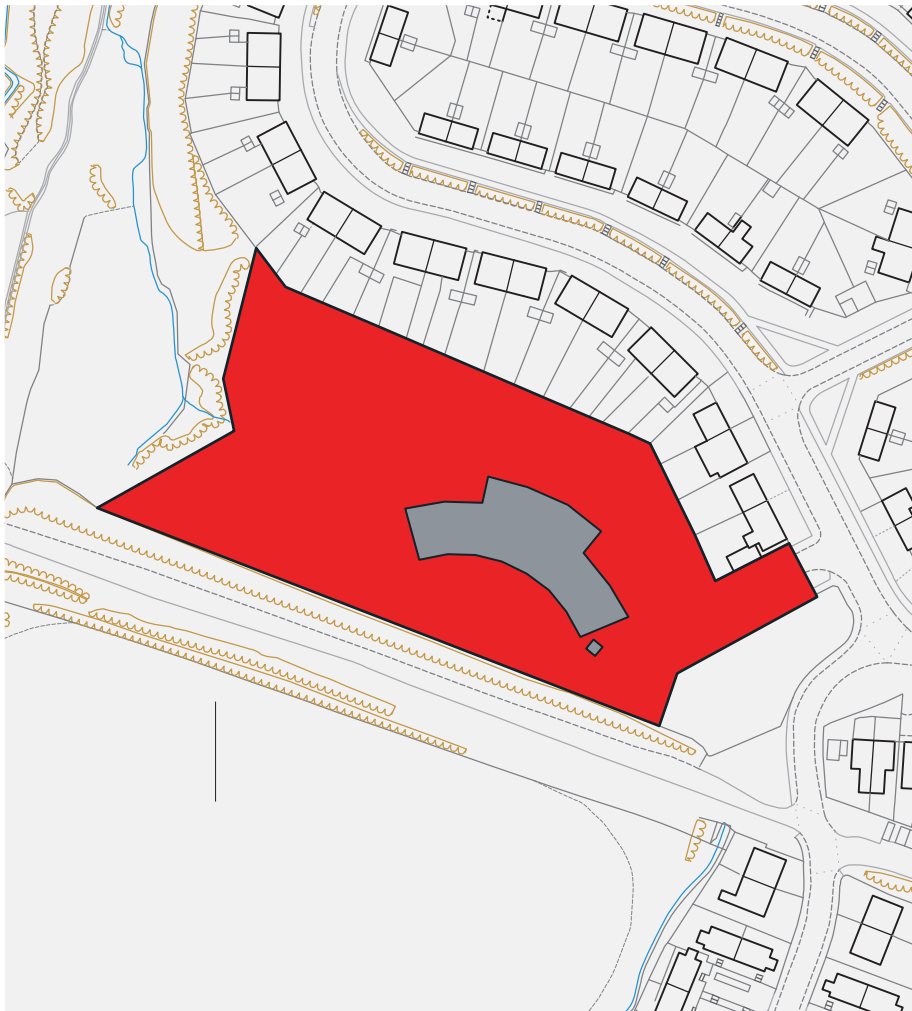

Ysgol Gynradd y Santes Fererid Eglwys Gatholig Rhufain St Margaret's RC Primary

RHONDDA CYNON TAF

Hysbysiad Cyfreithiol / Legal Notice

RHONDDA CYNON TAF

GORCHYMYN DIOGELU MANNAU CYHOEDDUS (RHEOLI CŴN) 2020

DEDDF YMDDYGIAD GWRTHGYMDEITHASOL, TROSEDDU A PHLISMONA 2014

RHONDDA CYNON TAF

PUBLIC SPACES PROTECTION ORDER (DOG CONTROLS) 2020

ANTI-SOCIAL BEHAVIOUR, CRIME AND POLICING ACT 2014

**Chaiff cŵn ddim bod yn yr ardal yma.
O beidio â dilyn y rheolau yma, mae'n bosibl y
cewch chi hysbysiad cosb benodedig o £100.**

**Dogs are not allowed within this area.
Failure to follow these rules may result in a
fixed penalty notice of £100.**

■ Dim Cŵn | No Dogs

Hawffraint y goron a hawliau cronfa ddata 2016 Arolwg Ordnans 100023458
Crown copyright and database rights 2016 Ordnance Survey 100023458

Am ragor o wybodaeth, ewch i:

<http://fymhethau.rctcbc.gov.uk/fyRhondda.aspx>

For further information, please visit:

<http://my.rctcbc.gov.uk/myRhondda.aspx>