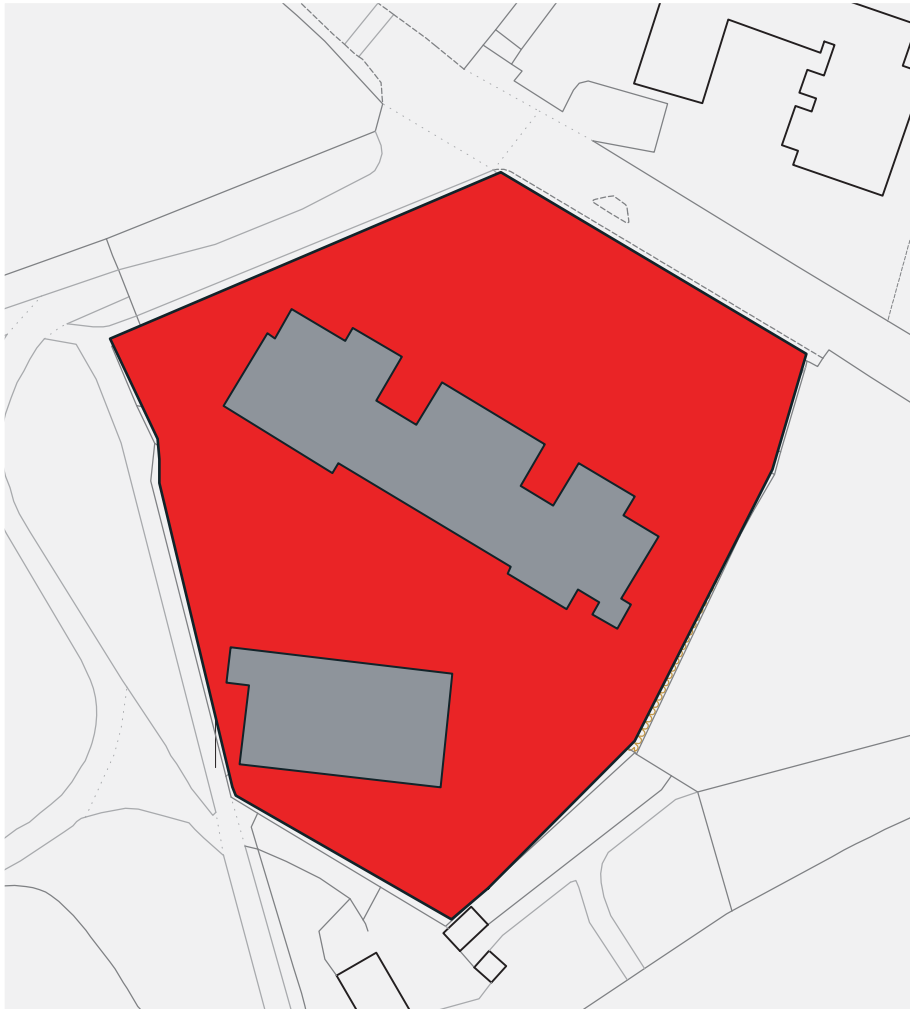

Ysgol Gynradd Tref-y-rhyg Tref y rhyg Primary School

RHONDDA CYNON TAF

Hysbysiad Cyfreithiol / Legal Notice

RHONDDA CYNON TAF

GORCHYMYN DIOGELU MANNAU CYHOEDDUS (RHEOLI CŴN) 2020

DEDDF YMDDYGIAD GWRTHGYMDEITHASOL, TROSEDDU A PHLISMONA 2014

RHONDDA CYNON TAF

PUBLIC SPACES PROTECTION ORDER (DOG CONTROLS) 2020

ANTI-SOCIAL BEHAVIOUR, CRIME AND POLICING ACT 2014

**Chaiff cŵn ddim bod yn yr ardal yma.
O beidio â dilyn y rheolau yma, mae'n bosibl y
cewch chi hysbysiad cosb benodedig o £100.**

**Dogs are not allowed within this area.
Failure to follow these rules may result in a
fixed penalty notice of £100.**

■ Dim Cŵn | No Dogs

Hawlfraint y goron a hawliau cronfa ddata 2016 Arolwg Ordnans 100023458
Crown copyright and database rights 2016 Ordnance Survey 100023458

Am ragor o wybodaeth, ewch i:

<http://fymhethau.rctcbc.gov.uk/fyRhondda.aspx>

For further information, please visit:

<http://my.rctcbc.gov.uk/myRhondda.aspx>