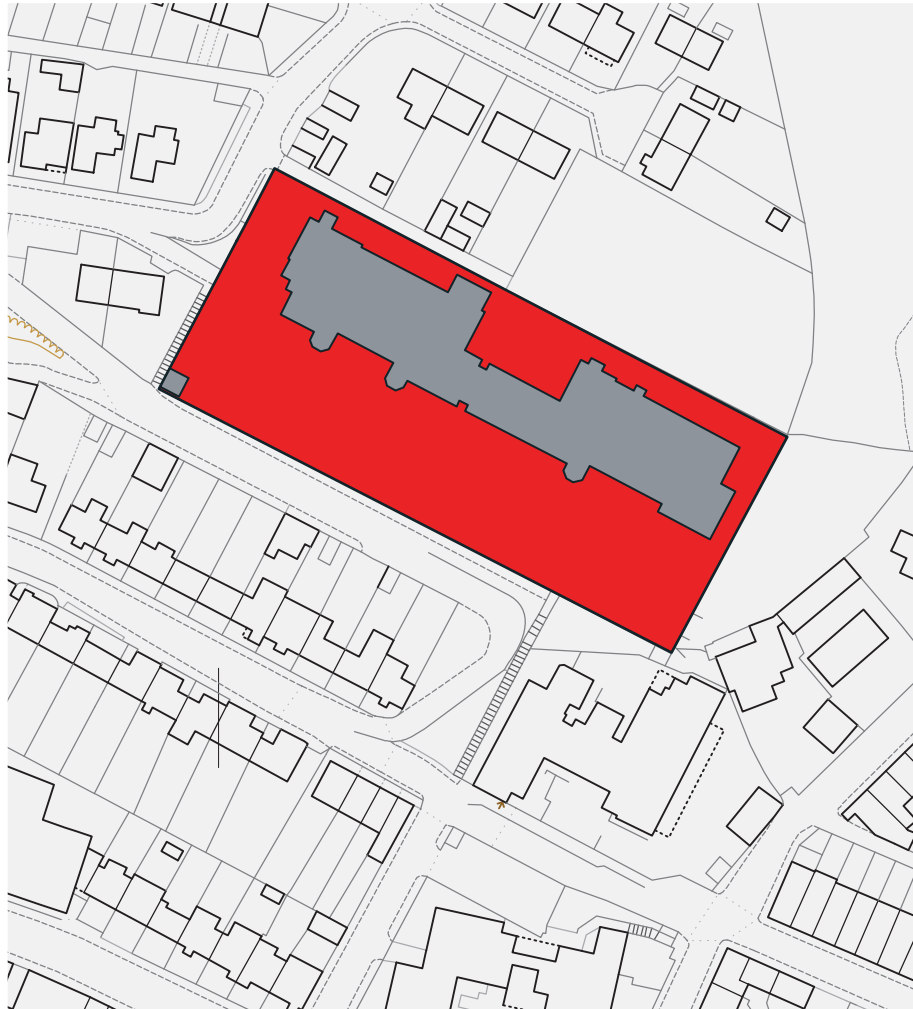

Ysgol Gynradd Gymraeg Bodringallt

RHONDDA CYNON TAF

Hysbysiad Cyfreithiol / Legal Notice

RHONDDA CYNON TAF

GORCHYMYN DIOGELU MANNAU CYHOEDDUS (RHEOLI CŴN) 2020

DEDDF YMDDYGIAD GWRTHGYMDEITHASOL, TROSEDDU A PHLISMONA 2014

RHONDDA CYNON TAF

PUBLIC SPACES PROTECTION ORDER (DOG CONTROLS) 2020

ANTI-SOCIAL BEHAVIOUR, CRIME AND POLICING ACT 2014

**Chaiff cŵn ddim bod yn yr ardal yma.
O beidio â dilyn y rheolau yma, mae'n bosibl y
cewch chi hysbysiad cosb benodedig o £100.**

**Dogs are not allowed within this area.
Failure to follow these rules may result in a
fixed penalty notice of £100.**

■ Dim Cŵn | No Dogs

Hawffraint y goron a hawliau cronfa ddata 2016 Arolwg Ordnans 100023458
Crown copyright and database rights 2016 Ordnance Survey 100023458

Am ragor o wybodaeth, ewch i:

<http://fymhethau.rctcbc.gov.uk/fyRhondda.aspx>

For further information, please visit:

<http://my.rctcbc.gov.uk/myRhondda.aspx>