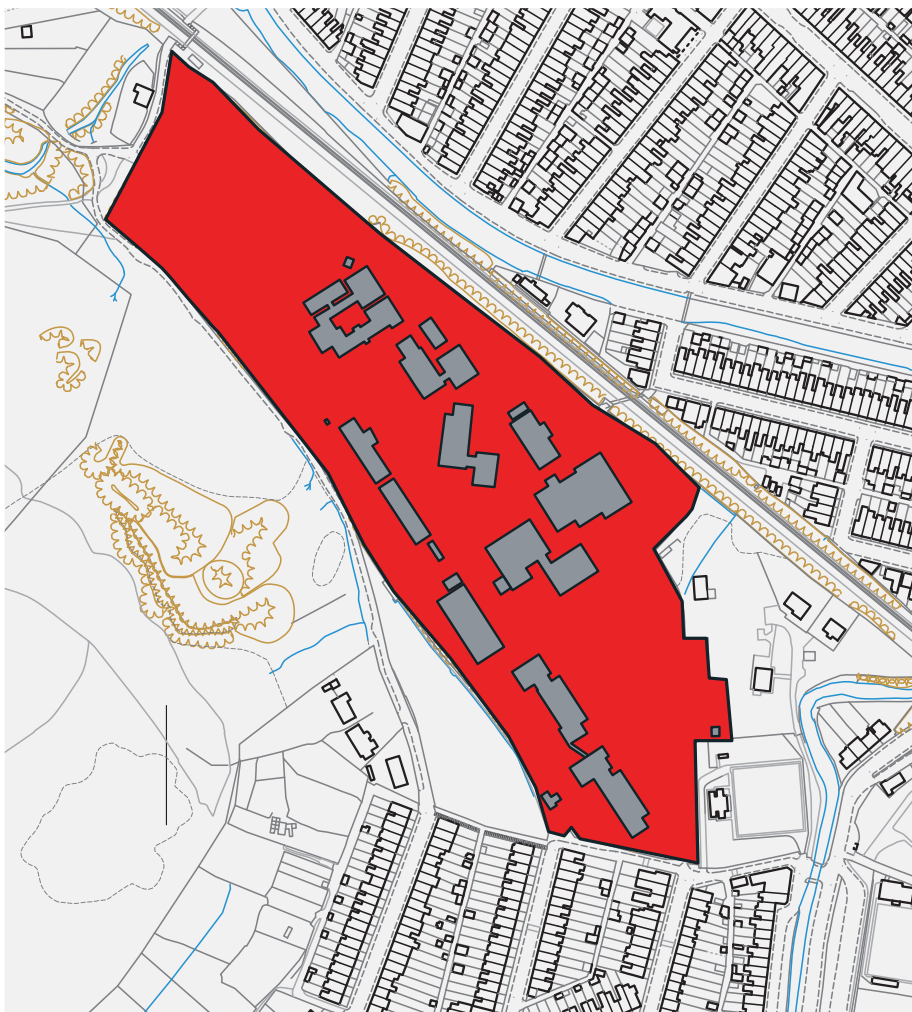

Ysgol Gyfun Treorci Treorchy Comprehensive School

RHONDDA CYNON TAF

Hysbysiad Cyfreithiol / Legal Notice

RHONDDA CYNON TAF

GORCHYMYN DIOGELU MANNAU CYHOEDDUS (RHEOLI CŴN) 2020

DEDDF YMDDYGIAD GWRTHGYMDEITHASOL, TROSEDDU A PHLISMONA 2014

RHONDDA CYNON TAF

PUBLIC SPACES PROTECTION ORDER (DOG CONTROLS) 2020

ANTI-SOCIAL BEHAVIOUR, CRIME AND POLICING ACT 2014

**Chaiff cŵn ddim bod yn yr ardal yma.
O beidio â dilyn y rheolau yma, mae'n bosibl y
cewch chi hysbysiad cosb benodedig o £100.**

**Dogs are not allowed within this area.
Failure to follow these rules may result in a
fixed penalty notice of £100.**

■ Dim Cŵn | No Dogs

Hawlfraint y goron a hawliau cronfa ddata 2016 Arolwg Ordnans 100023458
Crown copyright and database rights 2016 Ordnance Survey 100023458

Am ragor o wybodaeth, ewch i:

<http://fymhethau.rctcbc.gov.uk/fyRhondda.aspx>

For further information, please visit:

<http://my.rctcbc.gov.uk/myRhondda.aspx>