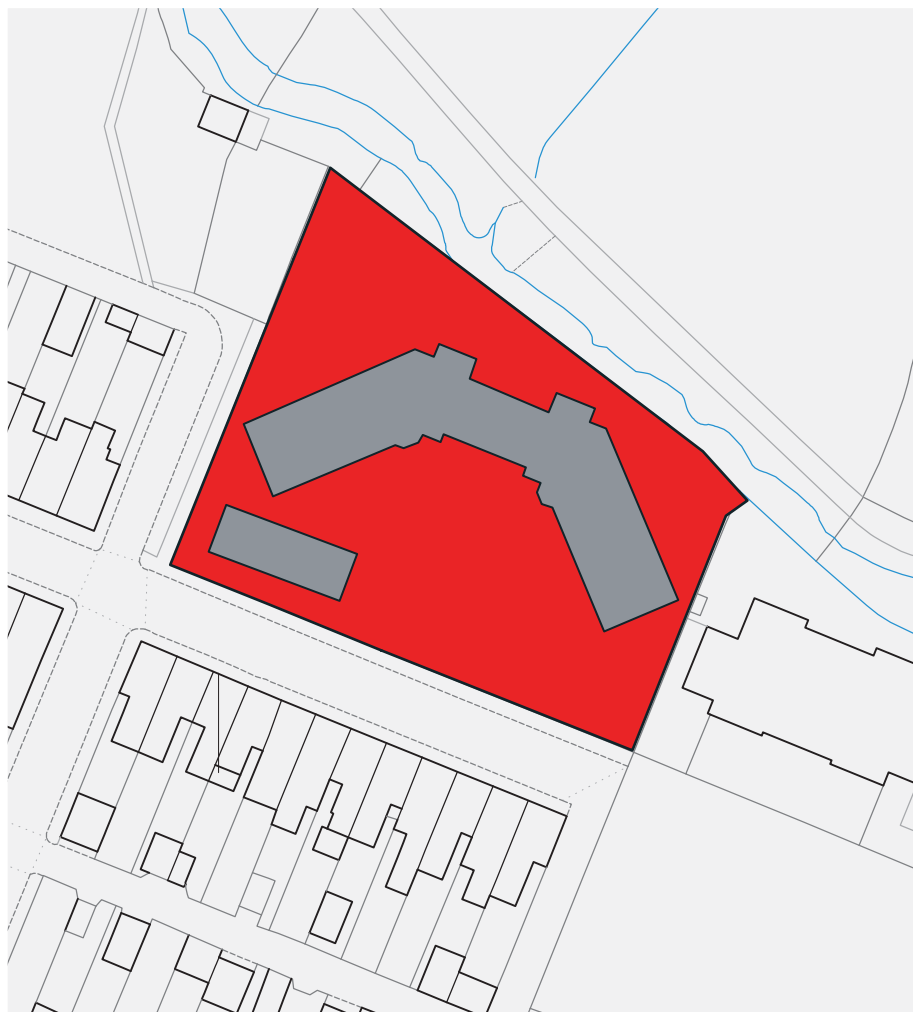

Ysgol Iau Glynhafod Glynhafod Junior School

RHONDDA CYNON TAF

Hysbysiad Cyfreithiol / Legal Notice

RHONDDA CYNON TAF
GORCHYMYN DIOGELU MANNAU CYHOEDDUS (RHEOLI CŴN) 2020
DEDDF YMDDYGIAD GWRTHGYMDEITHASOL, TROSEDDU A PHLISMONA 2014

RHONDDA CYNON TAF
PUBLIC SPACES PROTECTION ORDER (DOG CONTROLS) 2020
ANTI-SOCIAL BEHAVIOUR, CRIME AND POLICING ACT 2014

**Chaiff cŵn ddim bod yn yr ardal yma.
O beidio â dilyn y rheolau yma, mae'n bosibl y
cewch chi hysbysiad cosb benodedig o £100.**

**Dogs are not allowed within this area.
Failure to follow these rules may result in a
fixed penalty notice of £100.**

■ Dim Cŵn | No Dogs

Hawlfraint y goron a hawliau cronfa ddata 2016 Arolwg Ordnans 100023458
Crown copyright and database rights 2016 Ordnance Survey 100023458

Am ragor o wybodaeth, ewch i:
<http://fymhethau.rctcbc.gov.uk/fyRhondda.aspx>

For further information, please visit:
<http://my.rctcbc.gov.uk/myRhondda.aspx>