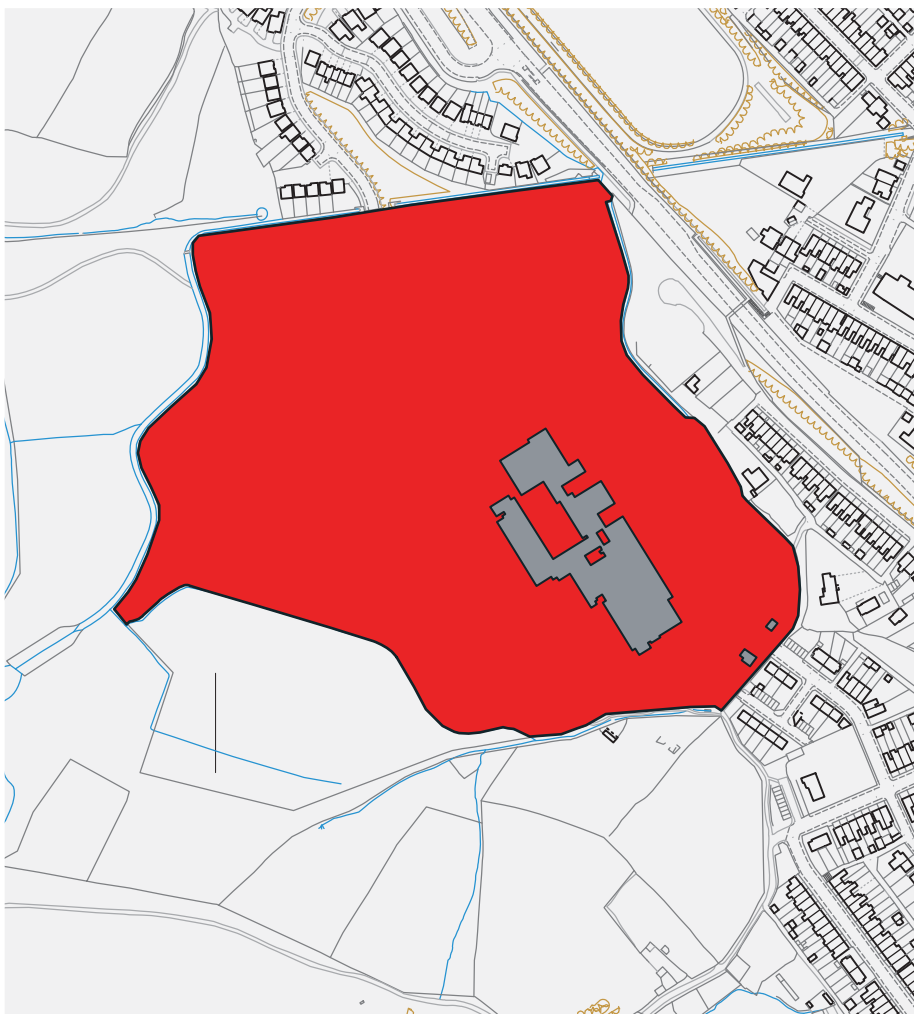

Hysbysiad Cyfreithiol / Legal Notice

RHONDDA CYNON TAF

GORCHYMYN DIOGELU MANNAU CYHOEDDUS (RHEOLI CŴN) 2020

DEDDF YMDDYGIAD GWRTHGYMDEITHASOL, TROSEDDU A PHLISMONA 2014

RHONDDA CYNON TAF

PUBLIC SPACES PROTECTION ORDER (DOG CONTROLS) 2020

ANTI-SOCIAL BEHAVIOUR, CRIME AND POLICING ACT 2014

**Chaiff cŵn ddim bod yn yr ardal yma.
O beidio â dilyn y rheolau yma, mae'n bosibl y
cewch chi hysbysiad cosb benodedig o £100.**

**Dogs are not allowed within this area.
Failure to follow these rules may result in a
fixed penalty notice of £100.**

■ Dim Cŵn | No Dogs

Hawlfraint y goron a hawliau cronfa ddata 2016 Arolwg Ordnans 100023458
Crown copyright and database rights 2016 Ordnance Survey 100023458

Am ragor o wybodaeth, ewch i:

<http://fymhethau.rctcbc.gov.uk/fyRhondda.aspx>

For further information, please visit:

<http://my.rctcbc.gov.uk/myRhondda.aspx>