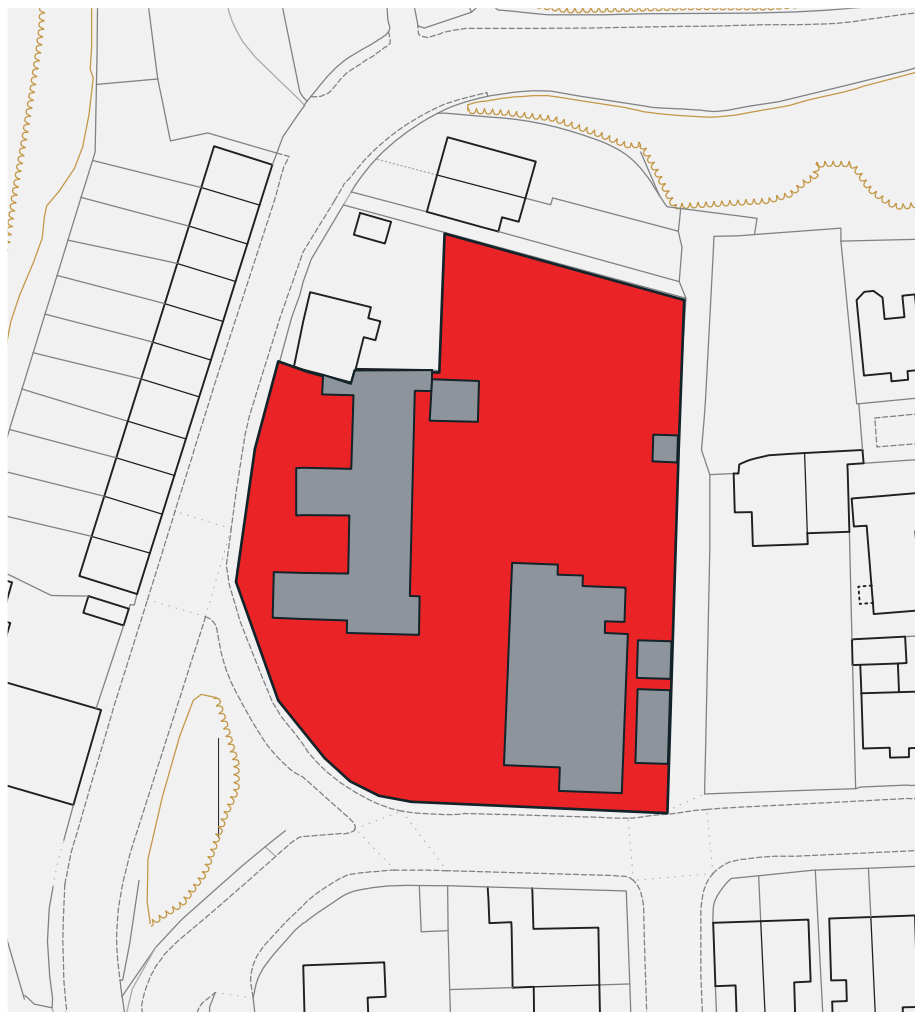

Canolfan Addysg y Tai Tai Education Centre

RHONDDA CYNON TAF

Hysbysiad Cyfreithiol / Legal Notice

RHONDDA CYNON TAF

GORCHYMYN DIOGELU MANNAU CYHOEDDUS (RHEOLI CŴN) 2020

DEDDF YMDDYGIAD GWRTHGYMDEITHASOL, TROSEDDU A PHLISMONA 2014

RHONDDA CYNON TAF

PUBLIC SPACES PROTECTION ORDER (DOG CONTROLS) 2020

ANTI-SOCIAL BEHAVIOUR, CRIME AND POLICING ACT 2014

**Chaiff cŵn ddim bod yn yr ardal yma.
O beidio â dilyn y rheolau yma, mae'n bosibl y
cewch chi hysbysiad cosb benodedig o £100.**

**Dogs are not allowed within this area.
Failure to follow these rules may result in a
fixed penalty notice of £100.**

■ Dim Cŵn | No Dogs

Hawffraint y goron a hawliau cronfa ddata 2016 Arolwg Ordnans 100023458
Crown copyright and database rights 2016 Ordnance Survey 100023458

Am ragor o wybodaeth, ewch i:

<http://fymhethau.rctcbc.gov.uk/fyRhondda.aspx>

For further information, please visit:

<http://my.rctcbc.gov.uk/myRhondda.aspx>