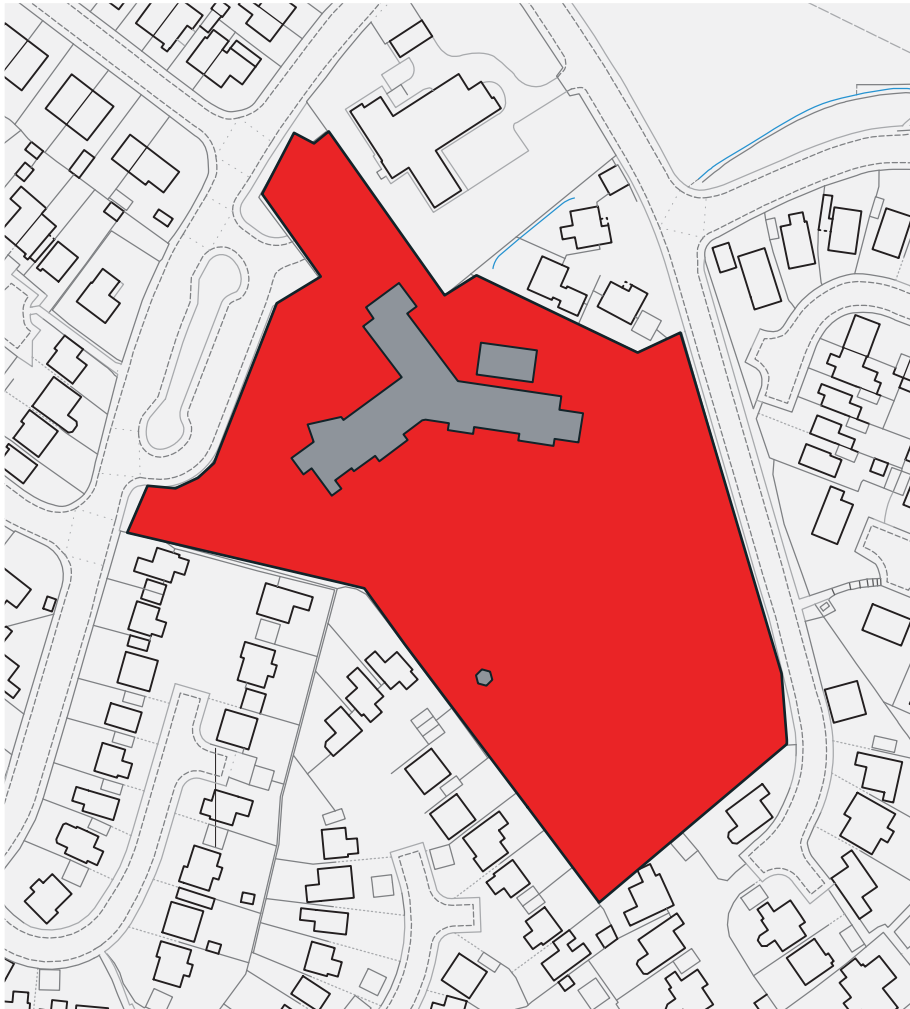

Hysbysiad Cyfreithiol / Legal Notice

RHONDDA CYNON TAF

GORCHYMYN DIOGELU MANNAU CYHOEDDUS (RHEOLI CŴN) 2020

DEDDF YMDDYGIAD GWRTHGYMDEITHASOL, TROSEDDU A PHLISMONA 2014

RHONDDA CYNON TAF

PUBLIC SPACES PROTECTION ORDER (DOG CONTROLS) 2020

ANTI-SOCIAL BEHAVIOUR, CRIME AND POLICING ACT 2014

**Chaiff cŵn ddim bod yn yr ardal yma.
O beidio â dilyn y rheolau yma, mae'n bosibl y
cewch chi hysbysiad cosb benodedig o £100.**

**Dogs are not allowed within this area.
Failure to follow these rules may result in a
fixed penalty notice of £100.**

■ Dim Cŵn | No Dogs

Hawffraint y goron a hawliau cronfa ddata 2016 Arolwg Ordnans 100023458
Crown copyright and database rights 2016 Ordnance Survey 100023458

Am ragor o wybodaeth, ewch i:

<http://fymhethau.rctcbc.gov.uk/fyRhondda.aspx>

For further information, please visit:

<http://my.rctcbc.gov.uk/myRhondda.aspx>