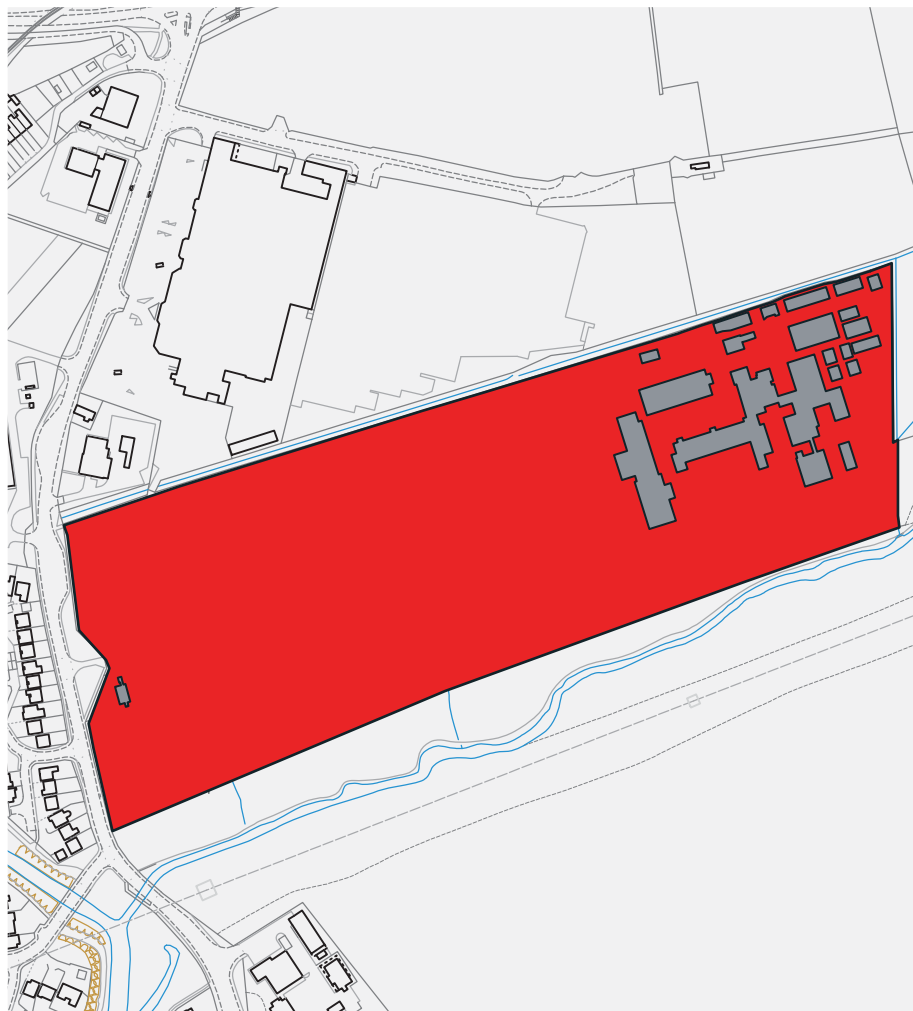

Ysgol Gyfun y Pant Y Pant Comprehensive School

RHONDDA CYNON TAF

Hysbysiad Cyfreithiol / Legal Notice

RHONDDA CYNON TAF
GORCHYMYN DIOGELU MANNAU CYHOEDDUS (RHEOLI CŴN) 2020
DEDDF YMDDYGIAD GWRTHGYMDEITHASOL, TROSEDDU A PHLISMONA 2014

RHONDDA CYNON TAF
PUBLIC SPACES PROTECTION ORDER (DOG CONTROLS) 2020
ANTI-SOCIAL BEHAVIOUR, CRIME AND POLICING ACT 2014

**Chaiff cŵn ddim bod yn yr ardal yma.
O beidio â dilyn y rheolau yma, mae'n bosibl y
cewch chi hysbysiad cosb benodedig o £100.**

**Dogs are not allowed within this area.
Failure to follow these rules may result in a
fixed penalty notice of £100.**

■ Dim Cŵn | No Dogs

Hawlfraint y goron a hawliau cronfa ddata 2016 Arolwg Ordnans 100023458
Crown copyright and database rights 2016 Ordnance Survey 100023458

Am ragor o wybodaeth, ewch i:
<http://fymhethau.rctcbc.gov.uk/fyRhondda.aspx>

For further information, please visit:
<http://my.rctcbc.gov.uk/myRhondda.aspx>