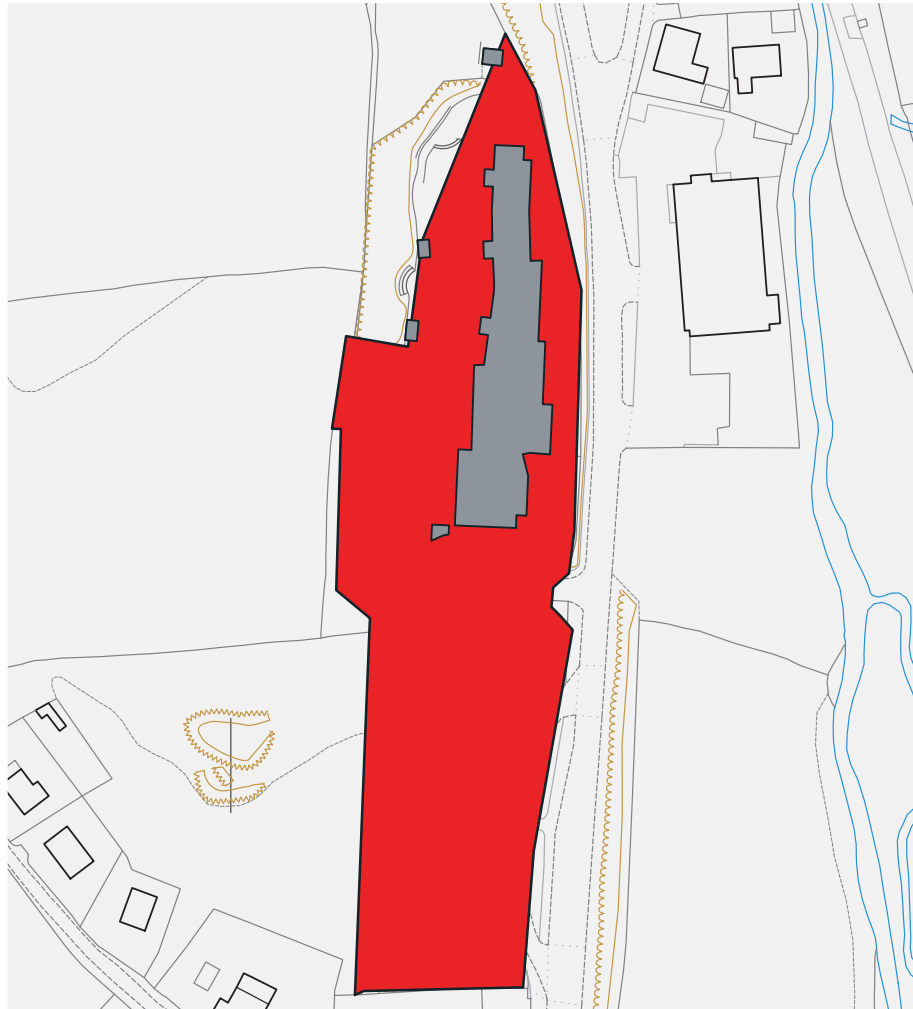

Ysgol Gynradd Gymuned Penderyn Penderyn Community Primary

RHONDDA CYNON TAF

Hysbysiad Cyfreithiol / Legal Notice

RHONDDA CYNON TAF

GORCHYMYN DIOGELU MANNAU CYHOEDDUS (RHEOLI CŴN) 2020

DEDDF YMDDYGIAD GWRTHGYMDEITHASOL, TROSEDDU A PHLISMONA 2014

RHONDDA CYNON TAF

PUBLIC SPACES PROTECTION ORDER (DOG CONTROLS) 2020

ANTI-SOCIAL BEHAVIOUR, CRIME AND POLICING ACT 2014

**Chaiff cŵn ddim bod yn yr ardal yma.
O beidio â dilyn y rheolau yma, mae'n bosibl y
cewch chi hysbysiad cosb benodedig o £100.**

**Dogs are not allowed within this area.
Failure to follow these rules may result in a
fixed penalty notice of £100.**

■ Dim Cŵn | No Dogs

Hawfraind y goron a hawliau cronfa ddata 2016 Arolwg Ordnans 100023458
Crown copyright and database rights 2016 Ordnance Survey 100023458

Am ragor o wybodaeth, ewch i:

<http://fymhethau.rctcbc.gov.uk/fyRhondda.aspx>

For further information, please visit:

<http://my.rctcbc.gov.uk/myRhondda.aspx>