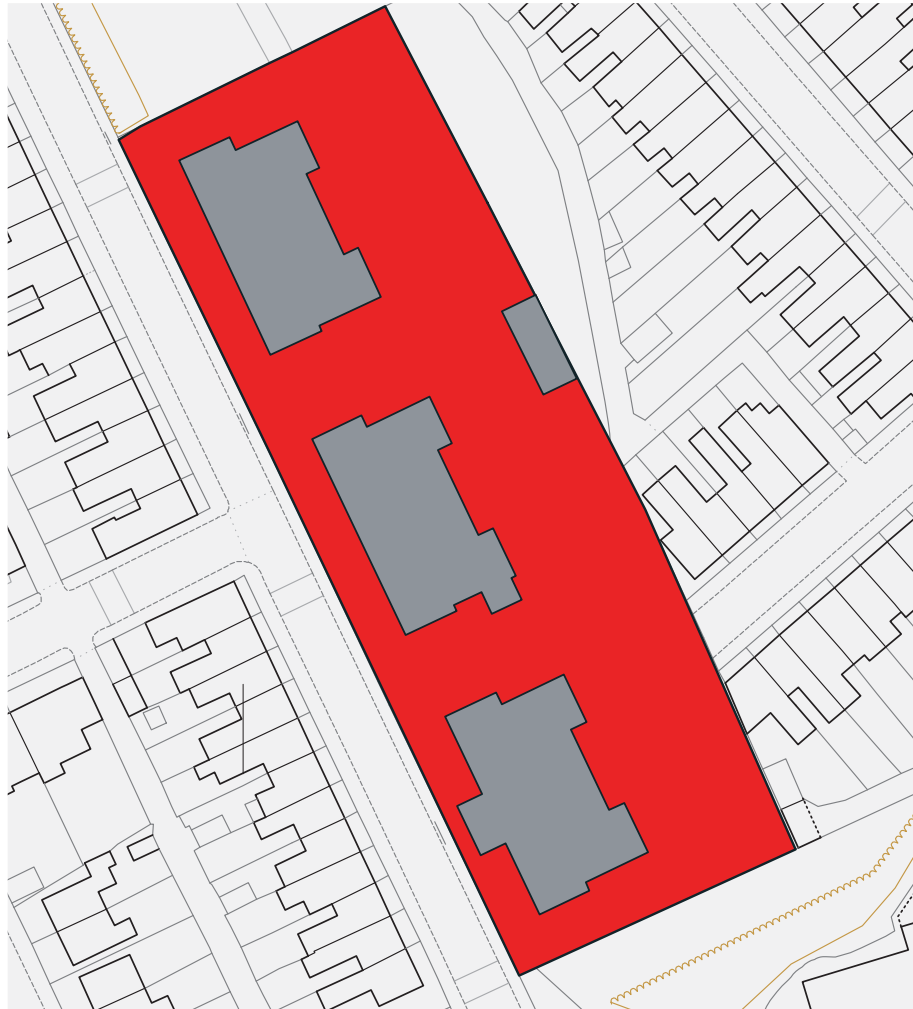

Ysgol Gynradd Maes-y-coed Maesycoed Primary School

RHONDDA CYNON TAF

Hysbysiad Cyfreithiol / Legal Notice

RHONDDA CYNON TAF

GORCHYMYN DIOGELU MANNAU CYHOEDDUS (RHEOLI CŴN) 2020

DEDDF YMDDYGIAD GWRTHGYMDEITHASOL, TROSEDDU A PHLISMONA 2014

RHONDDA CYNON TAF

PUBLIC SPACES PROTECTION ORDER (DOG CONTROLS) 2020

ANTI-SOCIAL BEHAVIOUR, CRIME AND POLICING ACT 2014

**Chaiff cŵn ddim bod yn yr ardal yma.
O beidio â dilyn y rheolau yma, mae'n bosibl y
cewch chi hysbysiad cosb benodedig o £100.**

**Dogs are not allowed within this area.
Failure to follow these rules may result in a
fixed penalty notice of £100.**

■ Dim Cŵn | No Dogs

Hawlfraint y goron a hawliau cronfa ddata 2016 Arolwg Ordnans 100023458
Crown copyright and database rights 2016 Ordnance Survey 100023458

Am ragor o wybodaeth, ewch i:

<http://fymhethau.rctcbc.gov.uk/fyRhondda.aspx>

For further information, please visit:

<http://my.rctcbc.gov.uk/myRhondda.aspx>