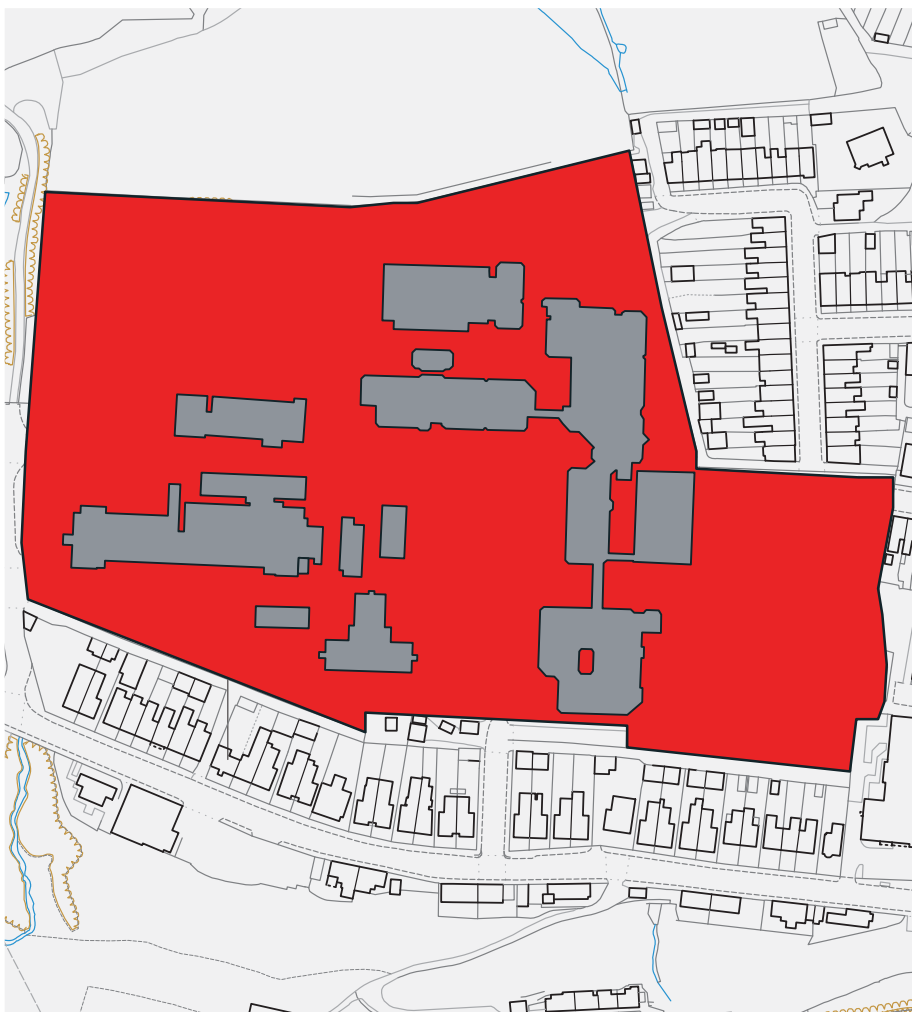

Ysgol Gymuned y Porth Porth Community School

RHONDDA CYNON TAF

Hysbysiad Cyfreithiol / Legal Notice

RHONDDA CYNON TAF

GORCHYMYN DIOGELU MANNAU CYHOEDDUS (RHEOLI CŴN) 2020

DEDDF YMDDYGIAD GWRTHGYMDEITHASOL, TROSEDDU A PHLISMONA 2014

RHONDDA CYNON TAF

PUBLIC SPACES PROTECTION ORDER (DOG CONTROLS) 2020

ANTI-SOCIAL BEHAVIOUR, CRIME AND POLICING ACT 2014

**Chaiff cŵn ddim bod yn yr ardal yma.
O beidio â dilyn y rheolau yma, mae'n bosibl y
cewch chi hysbysiad cosb benodedig o £100.**

**Dogs are not allowed within this area.
Failure to follow these rules may result in a
fixed penalty notice of £100.**

■ Dim Cŵn | No Dogs

Hawffraint y goron a hawliau cronfa ddata 2016 Arolwg Ordnans 100023458
Crown copyright and database rights 2016 Ordnance Survey 100023458

Am ragor o wybodaeth, ewch i:

<http://fymhethau.rctcbc.gov.uk/fyRhondda.aspx>

For further information, please visit:

<http://my.rctcbc.gov.uk/myRhondda.aspx>