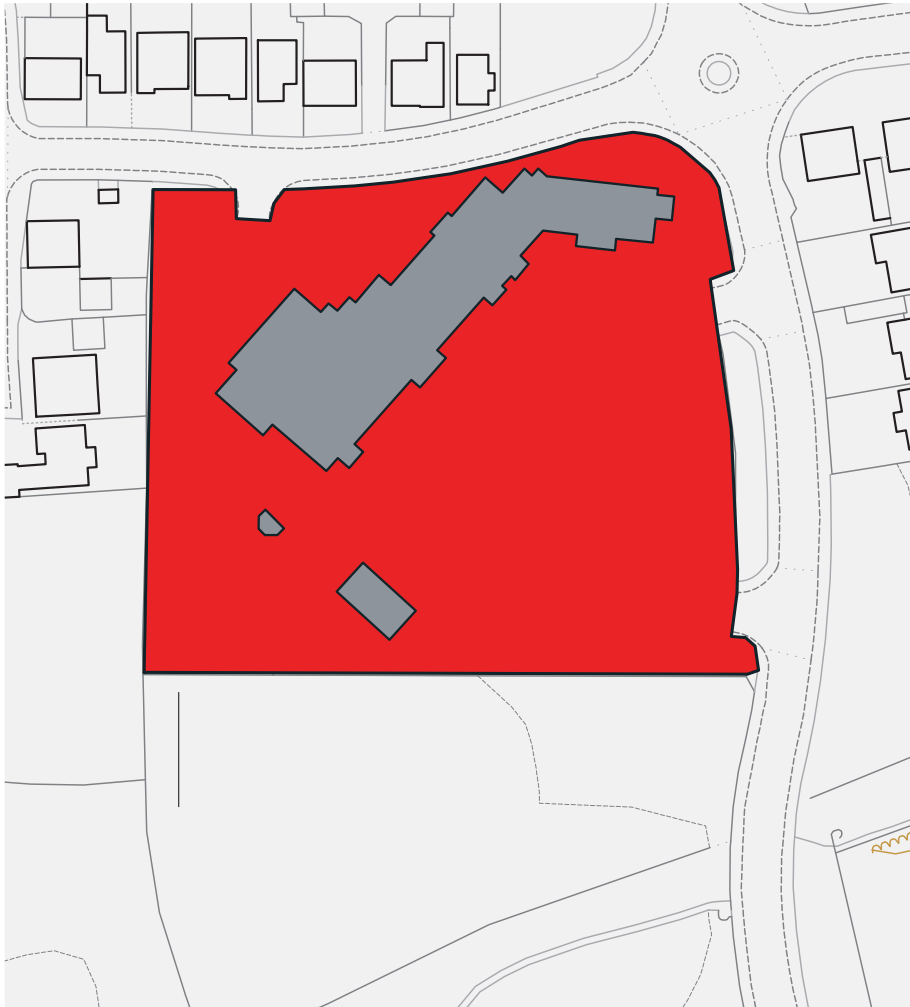

Hysbysiad Cyfreithiol / Legal Notice

RHONDDA CYNON TAF

GORCHYMYN DIOGELU MANNAU CYHOEDDUS (RHEOLI CŴN) 2020

DEDDF YMDDYGIAD GWRTHGYMDEITHASOL, TROSEDDU A PHLISMONA 2014

RHONDDA CYNON TAF

PUBLIC SPACES PROTECTION ORDER (DOG CONTROLS) 2020

ANTI-SOCIAL BEHAVIOUR, CRIME AND POLICING ACT 2014

**Chaiff cŵn ddim bod yn yr ardal yma.
O beidio â dilyn y rheolau yma, mae'n bosibl y
cewch chi hysbysiad cosb benodedig o £100.**

**Dogs are not allowed within this area.
Failure to follow these rules may result in a
fixed penalty notice of £100.**

■ Dim Cŵn | No Dogs

Hawffrains y goron a hawliau cronfa ddata 2016 Arolwg Ordnans 100023458
Crown copyright and database rights 2016 Ordnance Survey 100023458

Am ragor o wybodaeth, ewch i:

<http://fymhethau.rctcbc.gov.uk/fyRhondda.aspx>

For further information, please visit:

<http://my.rctcbc.gov.uk/myRhondda.aspx>