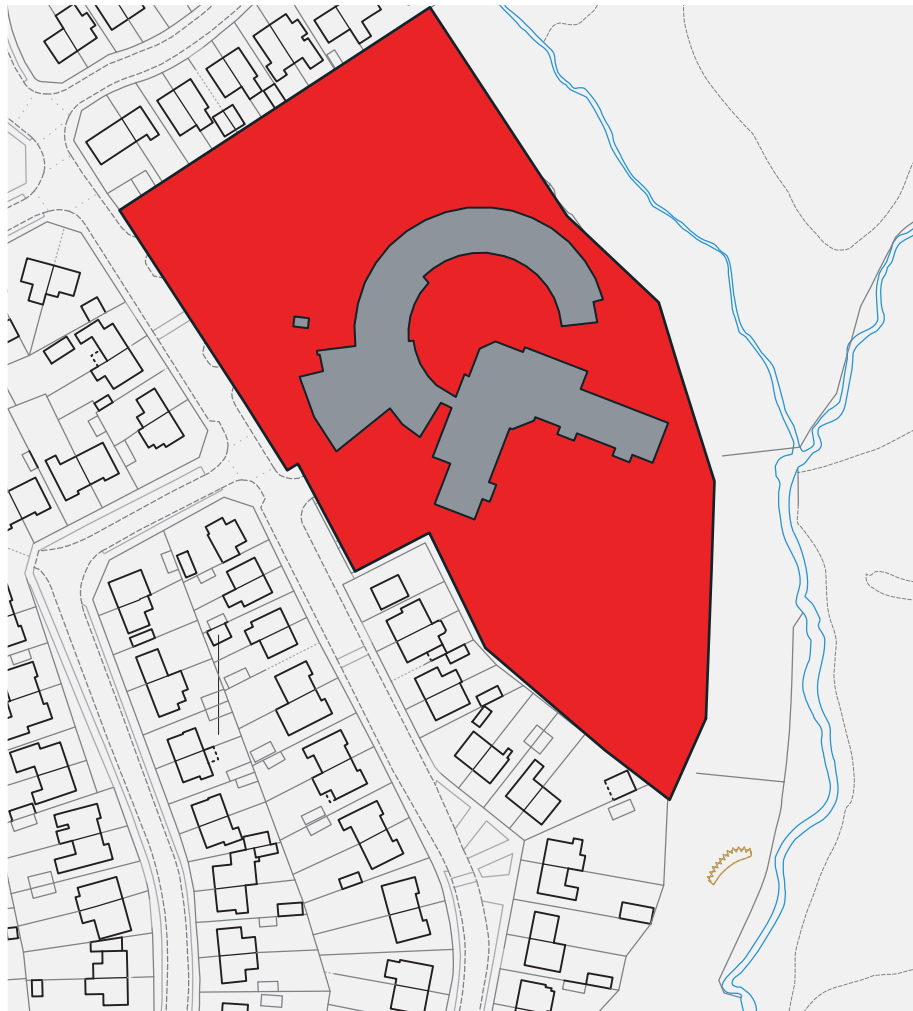

Ysgol Gynradd Cwm-bach Cwmbach Community Primary School

RHONDDA CYNON TAF

Hysbysiad Cyfreithiol / Legal Notice

RHONDDA CYNON TAF

GORCHYMYN DIOGELU MANNAU CYHOEDDUS (RHEOLI CŴN) 2020

DEDDF YMDDYGIAD GWRTHGYMDEITHASOL, TROSEDDU A PHLISMONA 2014

RHONDDA CYNON TAF

PUBLIC SPACES PROTECTION ORDER (DOG CONTROLS) 2020

ANTI-SOCIAL BEHAVIOUR, CRIME AND POLICING ACT 2014

**Chaiff cŵn ddim bod yn yr ardal yma.
O beidio â dilyn y rheolau yma, mae'n bosibl y
cewch chi hysbysiad cosb benodedig o £100.**

**Dogs are not allowed within this area.
Failure to follow these rules may result in a
fixed penalty notice of £100.**

■ Dim Cŵn | No Dogs

Hawfrait y goron a hawliau cronfa ddata 2016 Arolwg Ordnans 100023458
Crown copyright and database rights 2016 Ordnance Survey 100023458

Am ragor o wybodaeth, ewch i:

<http://fymhethau.rctcbc.gov.uk/fyRhondda.aspx>

For further information, please visit:

<http://my.rctcbc.gov.uk/myRhondda.aspx>