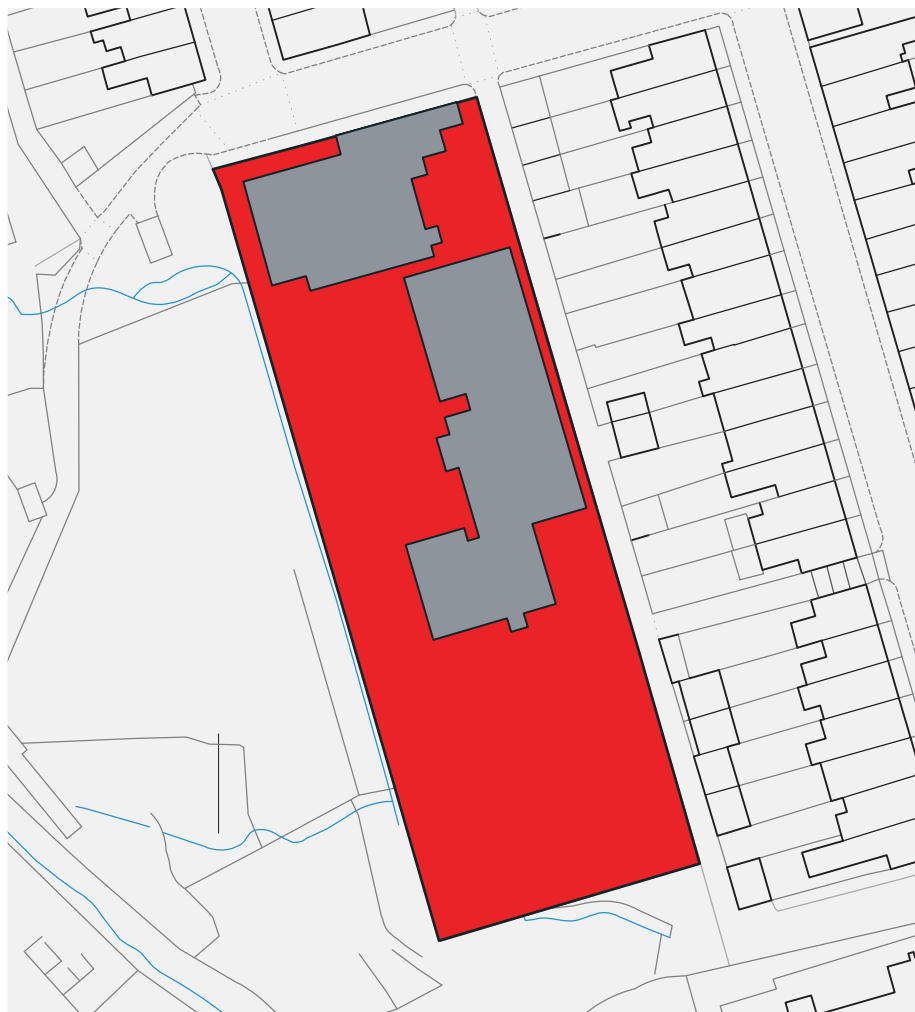

Ysgol Gynradd Pont-y-gwaith Pontygwaith Primary School

RHONDDA CYNON TAF

Hysbysiad Cyfreithiol / Legal Notice

RHONDDA CYNON TAF

GORCHYMYN DIOGELU MANNAU CYHOEDDUS (RHEOLI CŴN) 2020

DEDDF YMDDYGIAD GWRTHGYMDEITHASOL, TROSEDDU A PHLISMONA 2014

RHONDDA CYNON TAF

PUBLIC SPACES PROTECTION ORDER (DOG CONTROLS) 2020

ANTI-SOCIAL BEHAVIOUR, CRIME AND POLICING ACT 2014

**Chaiff cŵn ddim bod yn yr ardal yma.
O beidio â dilyn y rheolau yma, mae'n bosibl y
cewch chi hysbysiad cosb benodedig o £100.**

**Dogs are not allowed within this area.
Failure to follow these rules may result in a
fixed penalty notice of £100.**

■ Dim Cŵn | No Dogs

Hawlfraint y goron a hawliau cronfa ddata 2016 Arolwg Ordnans 100023458
Crown copyright and database rights 2016 Ordnance Survey 100023458

Am ragor o wybodaeth, ewch i:

<http://fymhethau.rctcbc.gov.uk/fyRhondda.aspx>

For further information, please visit:

<http://my.rctcbc.gov.uk/myRhondda.aspx>