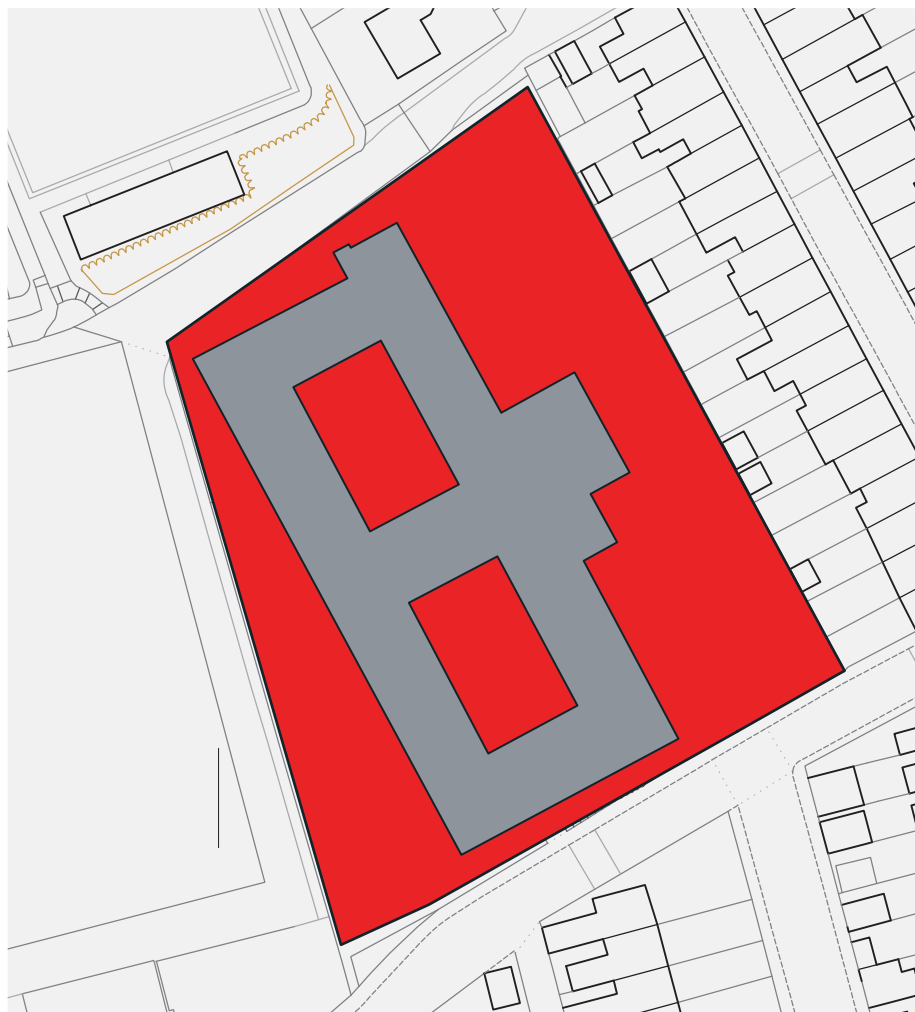

Ysgol Gynradd Parc y Darren Darran Park Primary School

RHONDDA CYNON TAF

Hysbysiad Cyfreithiol / Legal Notice

RHONDDA CYNON TAF

GORCHYMYN DIOGELU MANNAU CYHOEDDUS (RHEOLI CŴN) 2020

DEDDF YMDDYGIAD GWRTHGYMDEITHASOL, TROSEDDU A PHLISMONA 2014

RHONDDA CYNON TAF

PUBLIC SPACES PROTECTION ORDER (DOG CONTROLS) 2020

ANTI-SOCIAL BEHAVIOUR, CRIME AND POLICING ACT 2014

**Chaiff cŵn ddim bod yn yr ardal yma.
O beidio â dilyn y rheolau yma, mae'n bosibl y
cewch chi hysbysiad cosb benodedig o £100.**

**Dogs are not allowed within this area.
Failure to follow these rules may result in a
fixed penalty notice of £100.**

■ Dim Cŵn | No Dogs

Hawlfraint y goron a hawliau cronfa ddata 2016 Arolwg Ordnans 100023458
Crown copyright and database rights 2016 Ordnance Survey 100023458

Am ragor o wybodaeth, ewch i:

<http://fymhethau.rctcbc.gov.uk/fyRhondda.aspx>

For further information, please visit:

<http://my.rctcbc.gov.uk/myRhondda.aspx>