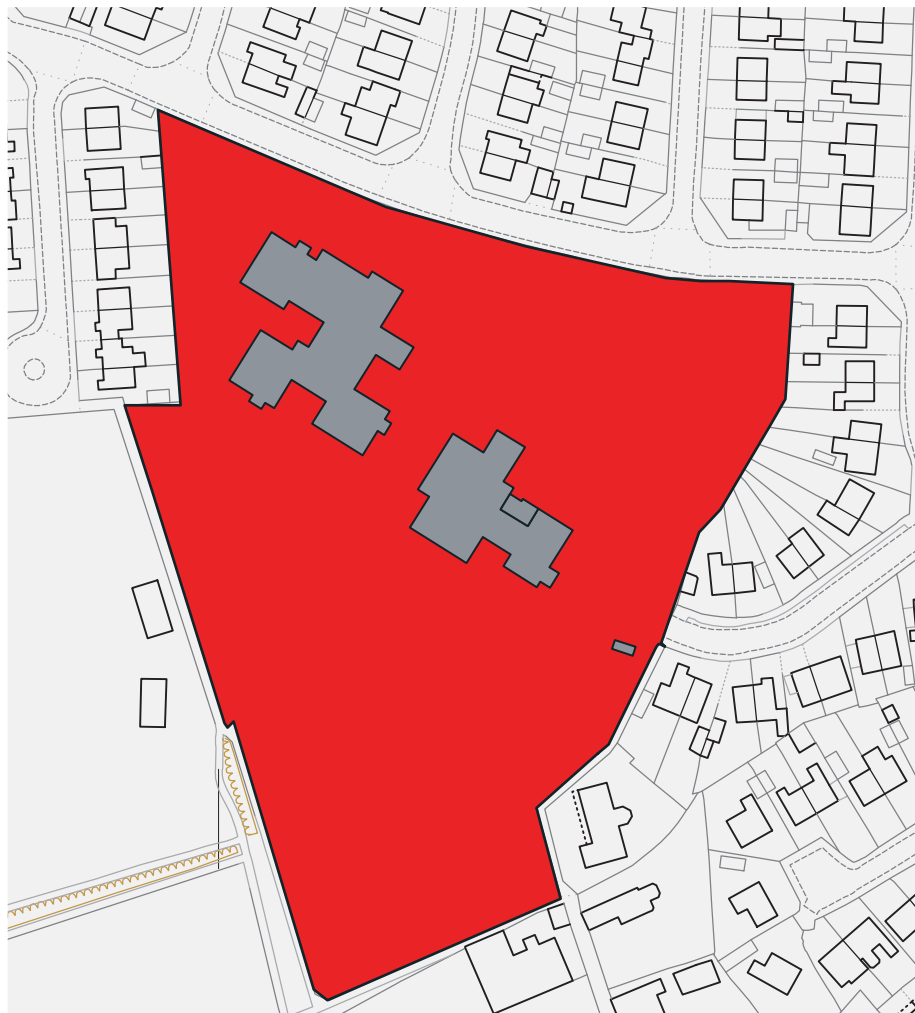

Ysgol Gynradd Gwauncelyn Gwauncelyn Primary School

RHONDDA CYNON TAF

Hysbysiad Cyfreithiol / Legal Notice

RHONDDA CYNON TAF

GORCHYMYN DIOGELU MANNAU CYHOEDDUS (RHEOLI CŴN) 2020

DEDDF YMDDYGIAD GWRTHGYMDEITHASOL, TROSEDDU A PHLISMONA 2014

RHONDDA CYNON TAF

PUBLIC SPACES PROTECTION ORDER (DOG CONTROLS) 2020

ANTI-SOCIAL BEHAVIOUR, CRIME AND POLICING ACT 2014

**Chaiff cŵn ddim bod yn yr ardal yma.
O beidio â dilyn y rheolau yma, mae'n bosibl y
cewch chi hysbysiad cosb benodedig o £100.**

**Dogs are not allowed within this area.
Failure to follow these rules may result in a
fixed penalty notice of £100.**

■ Dim Cŵn | No Dogs

Hawlfraint y goron a hawliau cronfa ddata 2016 Arolwg Ordnans 100023458
Crown copyright and database rights 2016 Ordnance Survey 100023458

Am ragor o wybodaeth, ewch i:

<http://fymhethau.rctcbc.gov.uk/fyRhondda.aspx>

For further information, please visit:

<http://my.rctcbc.gov.uk/myRhondda.aspx>