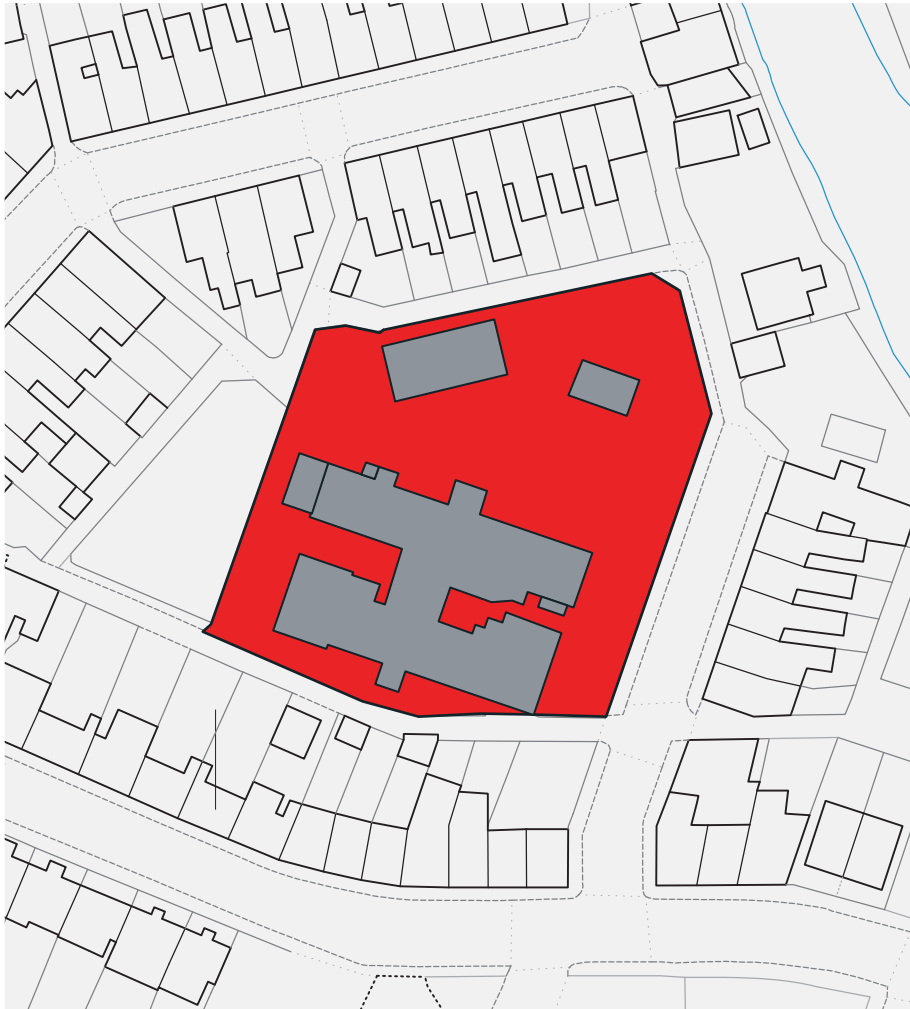

Ysgol Babanod Tonpentre Ton Pentre Infants School

RHONDDA CYNON TAF

Hysbysiad Cyfreithiol / Legal Notice

RHONDDA CYNON TAF

GORCHYMYN DIOGELU MANNAU CYHOEDDUS (RHEOLI CŴN) 2020

DEDDF YMDDYGIAD GWRTHGYMDEITHASOL, TROSEDDU A PHLISMONA 2014

RHONDDA CYNON TAF

PUBLIC SPACES PROTECTION ORDER (DOG CONTROLS) 2020

ANTI-SOCIAL BEHAVIOUR, CRIME AND POLICING ACT 2014

**Chaiff cŵn ddim bod yn yr ardal yma.
O beidio â dilyn y rheolau yma, mae'n bosibl y
cewch chi hysbysiad cosb benodedig o £100.**

**Dogs are not allowed within this area.
Failure to follow these rules may result in a
fixed penalty notice of £100.**

■ Dim Cŵn | No Dogs

Hawffraint y goron a hawliau cronfa ddata 2016 Arolwg Ordnans 100023458
Crown copyright and database rights 2016 Ordnance Survey 100023458

Am ragor o wybodaeth, ewch i:

<http://fymhethau.rctcbc.gov.uk/fyRhondda.aspx>

For further information, please visit:

<http://my.rctcbc.gov.uk/myRhondda.aspx>