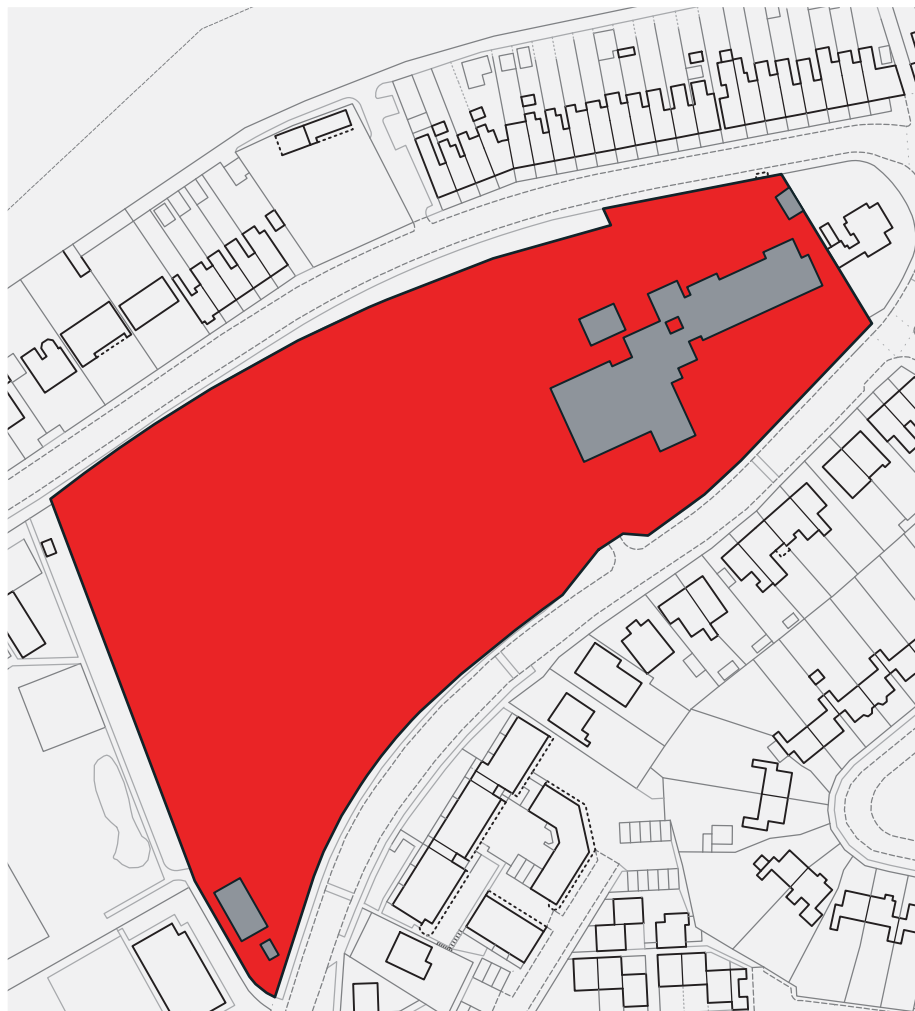

Ysgol Gynradd Tonysguboriau Tonysguboriau Primary School

RHONDDA CYNON TAF

Hysbysiad Cyfreithiol / Legal Notice

RHONDDA CYNON TAF

GORCHYMYN DIOGELU MANNAU CYHOEDDUS (RHEOLI CŴN) 2020

DEDDF YMDDYGIAD GWRTHGYMDEITHASOL, TROSEDDU A PHLISMONA 2014

RHONDDA CYNON TAF

PUBLIC SPACES PROTECTION ORDER (DOG CONTROLS) 2020

ANTI-SOCIAL BEHAVIOUR, CRIME AND POLICING ACT 2014

**Chaiff cŵn ddim bod yn yr ardal yma.
O beidio â dilyn y rheolau yma, mae'n bosibl y
cewch chi hysbysiad cosb benodedig o £100.**

**Dogs are not allowed within this area.
Failure to follow these rules may result in a
fixed penalty notice of £100.**

■ Dim Cŵn | No Dogs

Hawffraint y goron a hawliau cronfa ddata 2016 Arolwg Ordnans 100023458
Crown copyright and database rights 2016 Ordnance Survey 100023458

Am ragor o wybodaeth, ewch i:

<http://fymhethau.rctcbc.gov.uk/fyRhondda.aspx>

For further information, please visit:

<http://my.rctcbc.gov.uk/myRhondda.aspx>