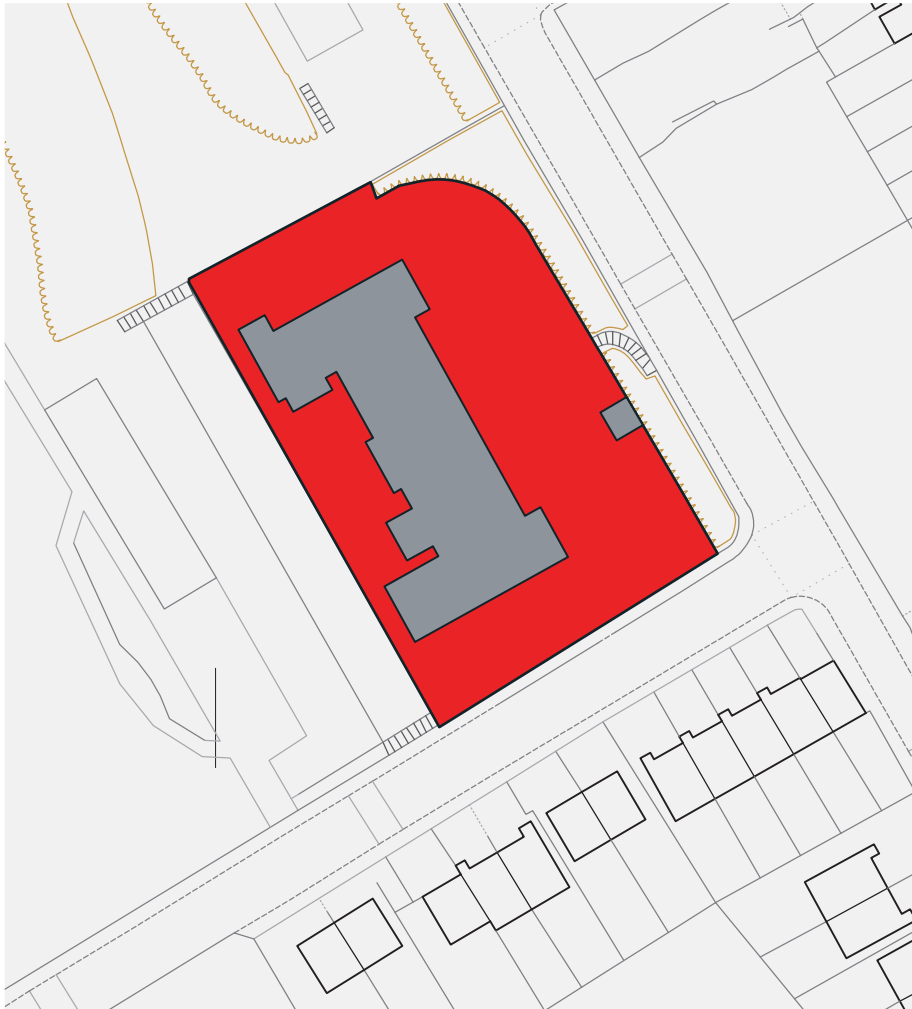

Ysgol Gynradd Meisgyn Miskin Primary School

RHONDDA CYNON TAF

Hysbysiad Cyfreithiol / Legal Notice

RHONDDA CYNON TAF

GORCHYMYN DIOGELU MANNAU CYHOEDDUS (RHEOLI CŴN) 2020

DEDDF YMDDYGIAD GWRTHGYMDEITHASOL, TROSEDDU A PHLISMONA 2014

RHONDDA CYNON TAF

PUBLIC SPACES PROTECTION ORDER (DOG CONTROLS) 2020

ANTI-SOCIAL BEHAVIOUR, CRIME AND POLICING ACT 2014

**Chaiff cŵn ddim bod yn yr ardal yma.
O beidio â dilyn y rheolau yma, mae'n bosibl y
cewch chi hysbysiad cosb benodedig o £100.**

**Dogs are not allowed within this area.
Failure to follow these rules may result in a
fixed penalty notice of £100.**

■ Dim Cŵn | No Dogs

Hawlfraint y goron a hawliau cronfa ddata 2016 Arolwg Ordnans 100023458
Crown copyright and database rights 2016 Ordnance Survey 100023458

Am ragor o wybodaeth, ewch i:

<http://fymhethau.rctcbc.gov.uk/fyRhondda.aspx>

For further information, please visit:

<http://my.rctcbc.gov.uk/myRhondda.aspx>