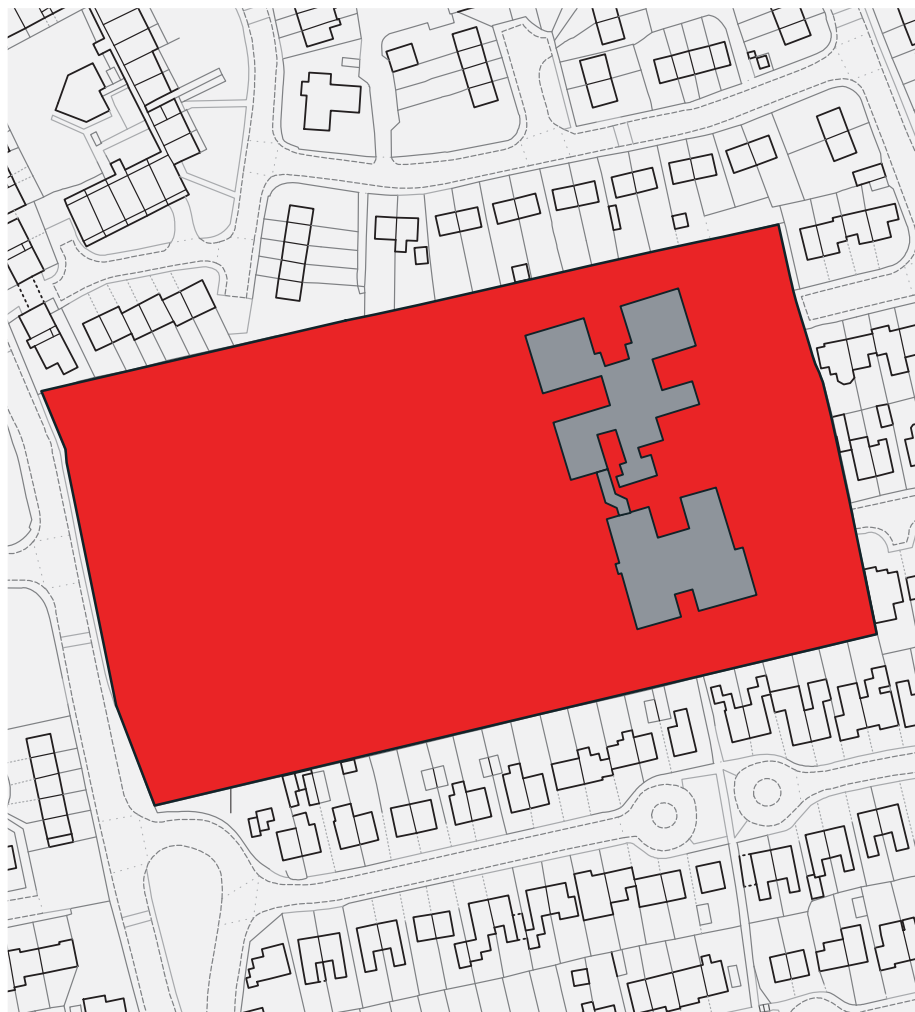

Ysgol Gynradd Gwaunmeisgyn Gwaunmeisgyn Primary School

RHONDDA CYNON TAF

Hysbysiad Cyfreithiol / Legal Notice

RHONDDA CYNON TAF

GORCHYMYN DIOGELU MANNAU CYHOEDDUS (RHEOLI CŴN) 2020

DEDDF YMDDYGIAD GWRTHGYMDEITHASOL, TROSEDDU A PHLISMONA 2014

RHONDDA CYNON TAF

PUBLIC SPACES PROTECTION ORDER (DOG CONTROLS) 2020

ANTI-SOCIAL BEHAVIOUR, CRIME AND POLICING ACT 2014

**Chaiff cŵn ddim bod yn yr ardal yma.
O beidio â dilyn y rheolau yma, mae'n bosibl y
cewch chi hysbysiad cosb benodedig o £100.**

**Dogs are not allowed within this area.
Failure to follow these rules may result in a
fixed penalty notice of £100.**

■ Dim Cŵn | No Dogs

Hawffraint y goron a hawliau cronfa ddata 2016 Arolwg Ordnans 100023458
Crown copyright and database rights 2016 Ordnance Survey 100023458

Am ragor o wybodaeth, ewch i:

<http://fymhethau.rctcbc.gov.uk/fyRhondda.aspx>

For further information, please visit:

<http://my.rctcbc.gov.uk/myRhondda.aspx>