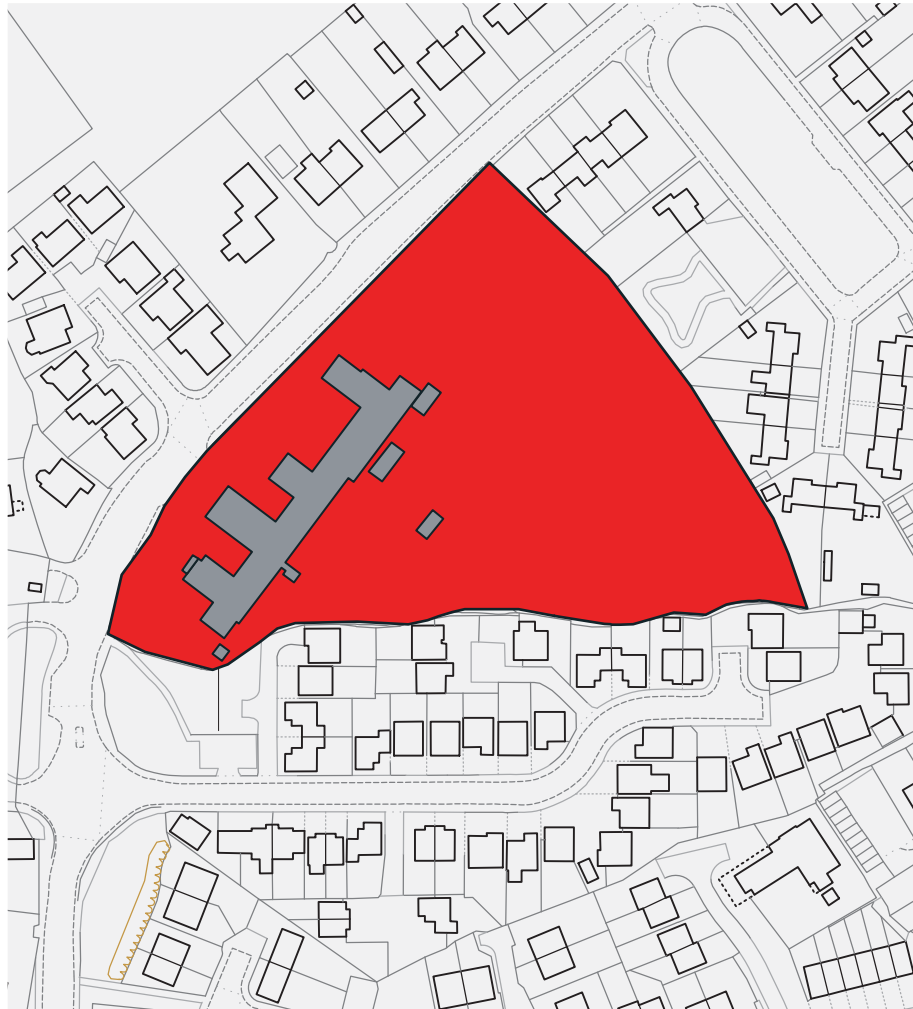

Ysgol Gynradd Llanhari Llanhari Primary School

RHONDDA CYNON TAF

Hysbysiad Cyfreithiol / Legal Notice

RHONDDA CYNON TAF

GORCHYMYN DIOGELU MANNAU CYHOEDDUS (RHEOLI CŴN) 2020

DEDDF YMDDYGIAD GWRTHGYMDEITHASOL, TROSEDDU A PHLISMONA 2014

RHONDDA CYNON TAF

PUBLIC SPACES PROTECTION ORDER (DOG CONTROLS) 2020

ANTI-SOCIAL BEHAVIOUR, CRIME AND POLICING ACT 2014

**Chaiff cŵn ddim bod yn yr ardal yma.
O beidio â dilyn y rheolau yma, mae'n bosibl y
cewch chi hysbysiad cosb benodedig o £100.**

**Dogs are not allowed within this area.
Failure to follow these rules may result in a
fixed penalty notice of £100.**

■ Dim Cŵn | No Dogs

Hawlfraint y goron a hawliau cronfa ddata 2016 Arolwg Ordnans 100023458
Crown copyright and database rights 2016 Ordnance Survey 100023458

Am ragor o wybodaeth, ewch i:

<http://fymhethau.rctcbc.gov.uk/fyRhondda.aspx>

For further information, please visit:

<http://my.rctcbc.gov.uk/myRhondda.aspx>