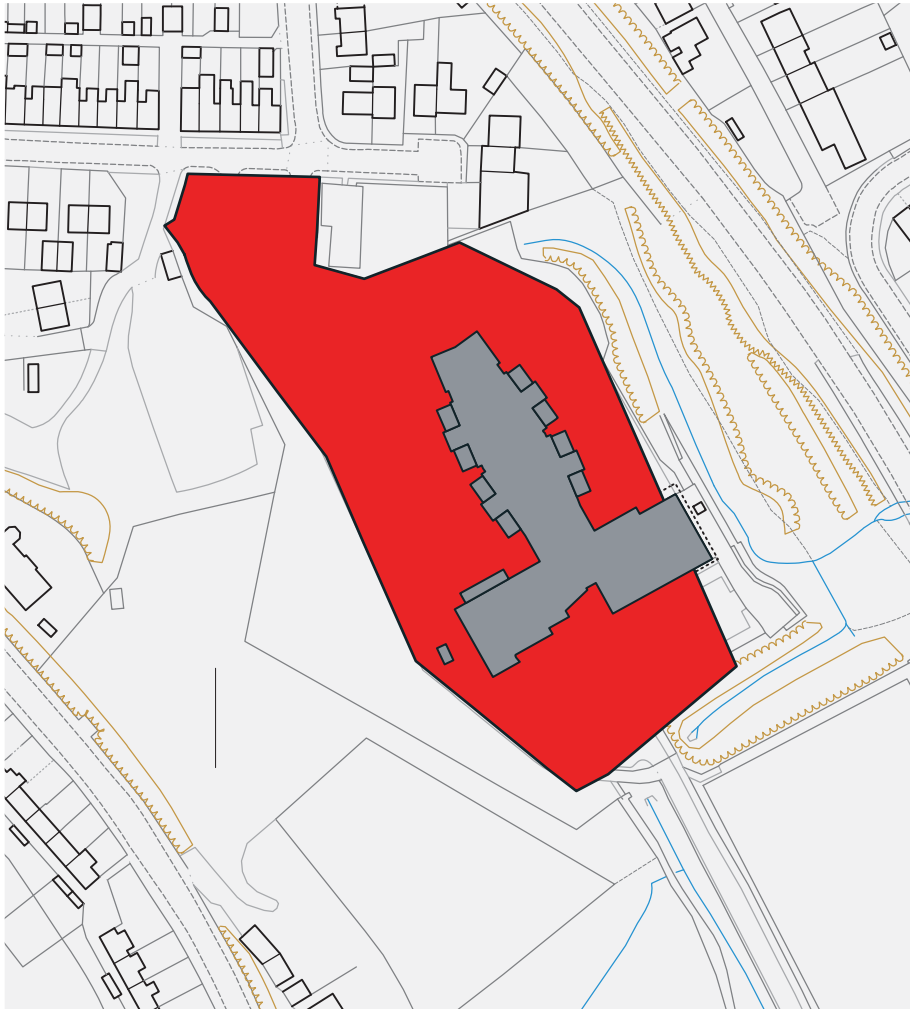

Ysgol Gynradd Trewiliam Williamstown Primary School

RHONDDA CYNON TAF

Hysbysiad Cyfreithiol / Legal Notice

RHONDDA CYNON TAF

GORCHYMYN DIOGELU MANNAU CYHOEDDUS (RHEOLI CŴN) 2020

DEDDF YMDDYGIAD GWRTHGYMDEITHASOL, TROSEDDU A PHLISMONA 2014

RHONDDA CYNON TAF

PUBLIC SPACES PROTECTION ORDER (DOG CONTROLS) 2020

ANTI-SOCIAL BEHAVIOUR, CRIME AND POLICING ACT 2014

**Chaiff cŵn ddim bod yn yr ardal yma.
O beidio â dilyn y rheolau yma, mae'n bosibl y
cewch chi hysbysiad cosb benodedig o £100.**

**Dogs are not allowed within this area.
Failure to follow these rules may result in a
fixed penalty notice of £100.**

■ Dim Cŵn | No Dogs

Hawffraint y goron a hawliau cronfa ddata 2016 Arolwg Ordnans 100023458
Crown copyright and database rights 2016 Ordnance Survey 100023458

Am ragor o wybodaeth, ewch i:

<http://fymhethau.rctcbc.gov.uk/fyRhondda.aspx>

For further information, please visit:

<http://my.rctcbc.gov.uk/myRhondda.aspx>