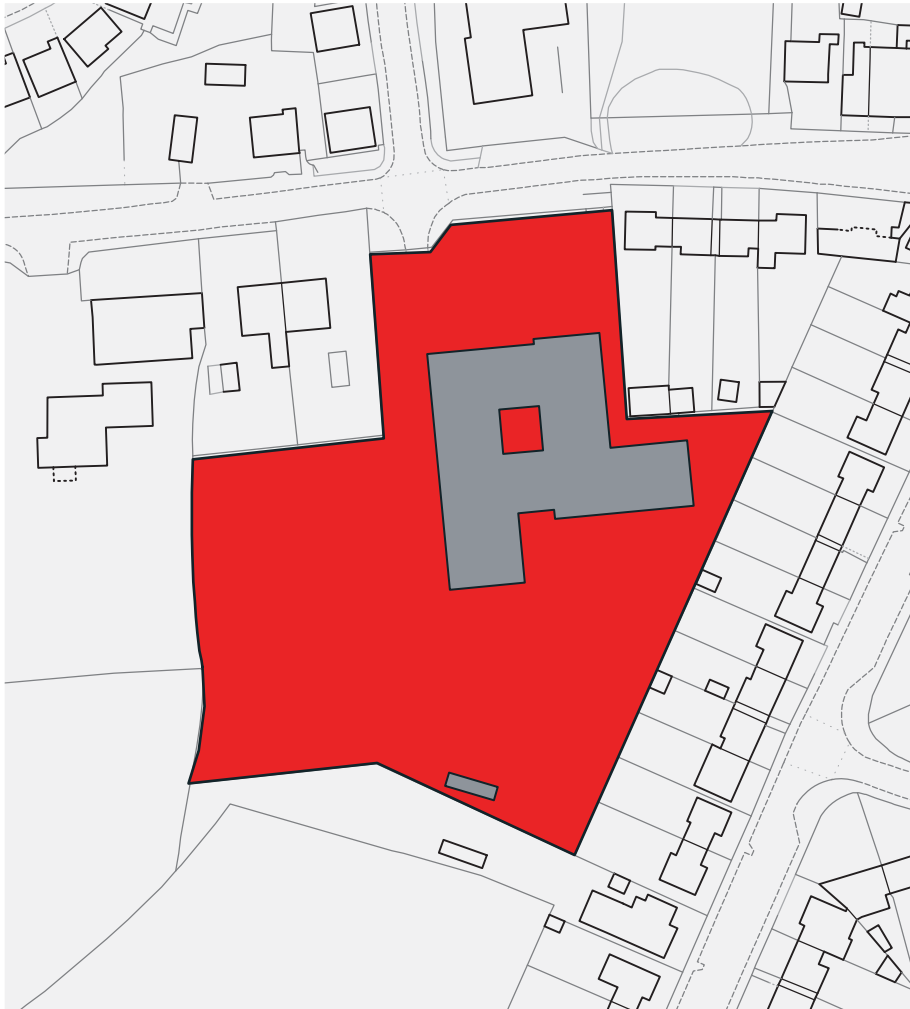

Ysgol Gynradd Gymraeg Castellau

RHONDDA CYNON TAF

Hysbysiad Cyfreithiol / Legal Notice

RHONDDA CYNON TAF

GORCHYMYN DIOGELU MANNAU CYHOEDDUS (RHEOLI CŴN) 2020

DEDDF YMDDYGIAD GWRTHGYMDEITHASOL, TROSEDDU A PHLISMONA 2014

RHONDDA CYNON TAF

PUBLIC SPACES PROTECTION ORDER (DOG CONTROLS) 2020

ANTI-SOCIAL BEHAVIOUR, CRIME AND POLICING ACT 2014

**Chaiff cŵn ddim bod yn yr ardal yma.
O beidio â dilyn y rheolau yma, mae'n bosibl y
cewch chi hysbysiad cosb benodedig o £100.**

**Dogs are not allowed within this area.
Failure to follow these rules may result in a
fixed penalty notice of £100.**

■ Dim Cŵn | No Dogs

Hawlfraint y goron a hawliau cronfa ddata 2016 Arolwg Ordnans 100023458
Crown copyright and database rights 2016 Ordnance Survey 100023458

Am ragor o wybodaeth, ewch i:

<http://fymhethau.rctcbc.gov.uk/fyRhondda.aspx>

For further information, please visit:

<http://my.rctcbc.gov.uk/myRhondda.aspx>