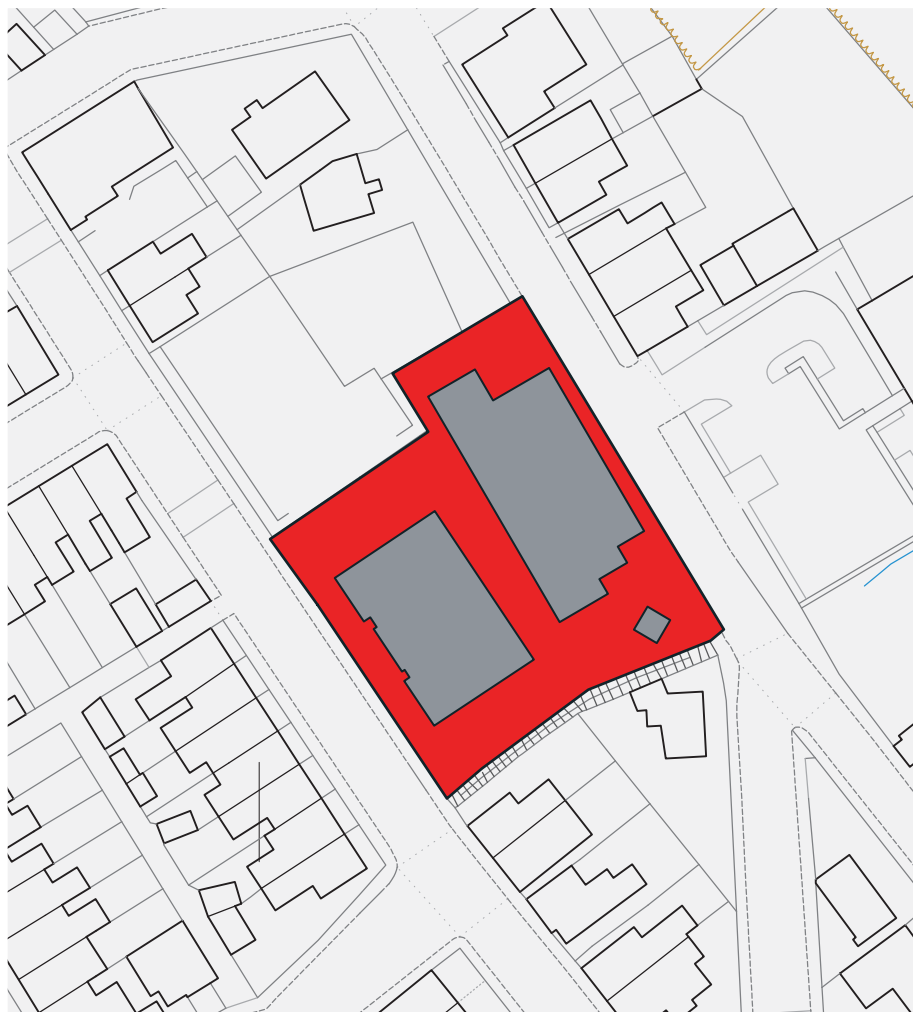

Ysgol Gynradd Pengeulan Pengeulan Primary School

RHONDDA CYNON TAF

Hysbysiad Cyfreithiol / Legal Notice

RHONDDA CYNON TAF

GORCHYMYN DIOGELU MANNAU CYHOEDDUS (RHEOLI CŴN) 2020

DEDDF YMDDYGIAD GWRTHGYMDEITHASOL, TROSEDDU A PHLISMONA 2014

RHONDDA CYNON TAF

PUBLIC SPACES PROTECTION ORDER (DOG CONTROLS) 2020

ANTI-SOCIAL BEHAVIOUR, CRIME AND POLICING ACT 2014

**Chaiff cŵn ddim bod yn yr ardal yma.
O beidio â dilyn y rheolau yma, mae'n bosibl y
cewch chi hysbysiad cosb benodedig o £100.**

**Dogs are not allowed within this area.
Failure to follow these rules may result in a
fixed penalty notice of £100.**

■ Dim Cŵn | No Dogs

Hawffrwynt y goron a hawliau cronfa ddata 2016 Arolwg Ordnans 100023458
Crown copyright and database rights 2016 Ordnance Survey 100023458

Am ragor o wybodaeth, ewch i:

<http://fymhethau.rctcbc.gov.uk/fyRhondda.aspx>

For further information, please visit:

<http://my.rctcbc.gov.uk/myRhondda.aspx>