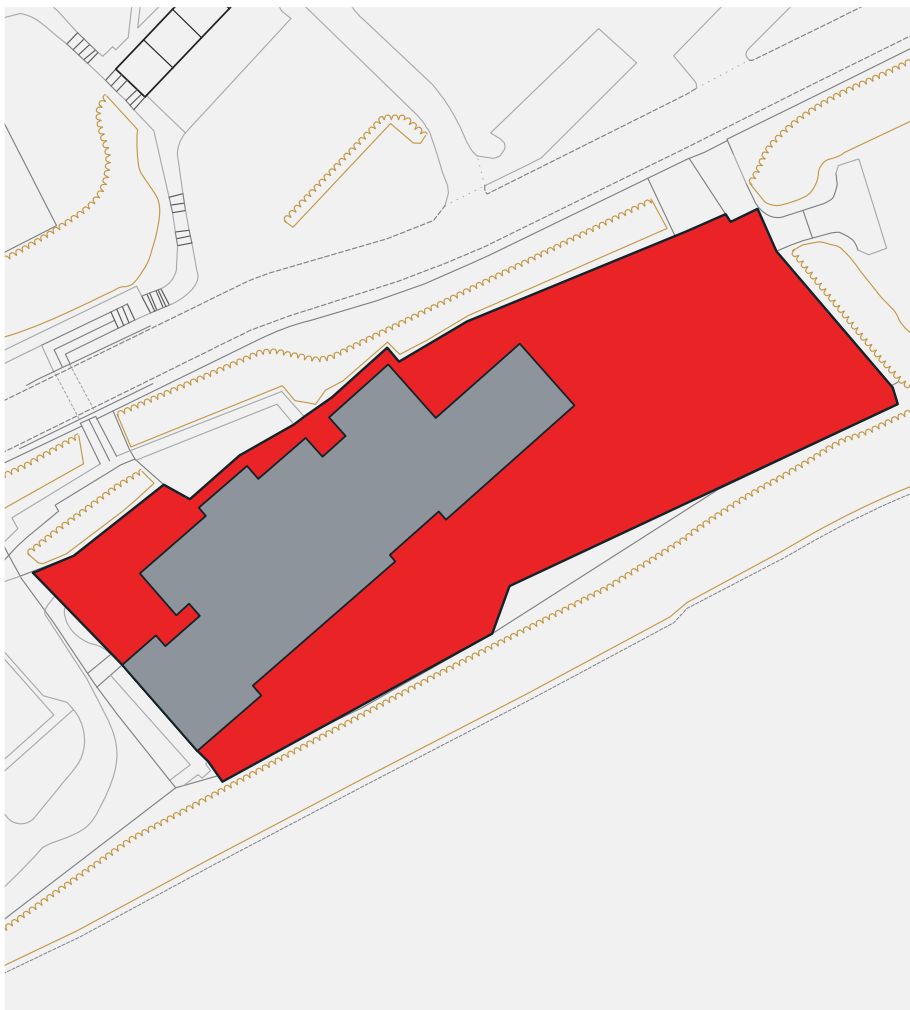

Ysgol Gynradd Pen-rhys Penrhys Primary School

RHONDDA CYNON TAF

Hysbysiad Cyfreithiol / Legal Notice

RHONDDA CYNON TAF

GORCHYMYN DIOGELU MANNAU CYHOEDDUS (RHEOLI CŴN) 2020

DEDDF YMDDYGIAD GWRTHGYMDEITHASOL, TROSEDDU A PHLISMONA 2014

RHONDDA CYNON TAF

PUBLIC SPACES PROTECTION ORDER (DOG CONTROLS) 2020

ANTI-SOCIAL BEHAVIOUR, CRIME AND POLICING ACT 2014

**Chaiff cŵn ddim bod yn yr ardal yma.
O beidio â dilyn y rheolau yma, mae'n bosibl y
cewch chi hysbysiad cosb benodedig o £100.**

**Dogs are not allowed within this area.
Failure to follow these rules may result in a
fixed penalty notice of £100.**

■ Dim Cŵn | No Dogs

Hawlfraint y goron a hawliau cronfa ddata 2016 Arolwg Ordnans 100023458
Crown copyright and database rights 2016 Ordnance Survey 100023458

Am ragor o wybodaeth, ewch i:

<http://fymhethau.rctcbc.gov.uk/fyRhondda.aspx>

For further information, please visit:

<http://my.rctcbc.gov.uk/myRhondda.aspx>