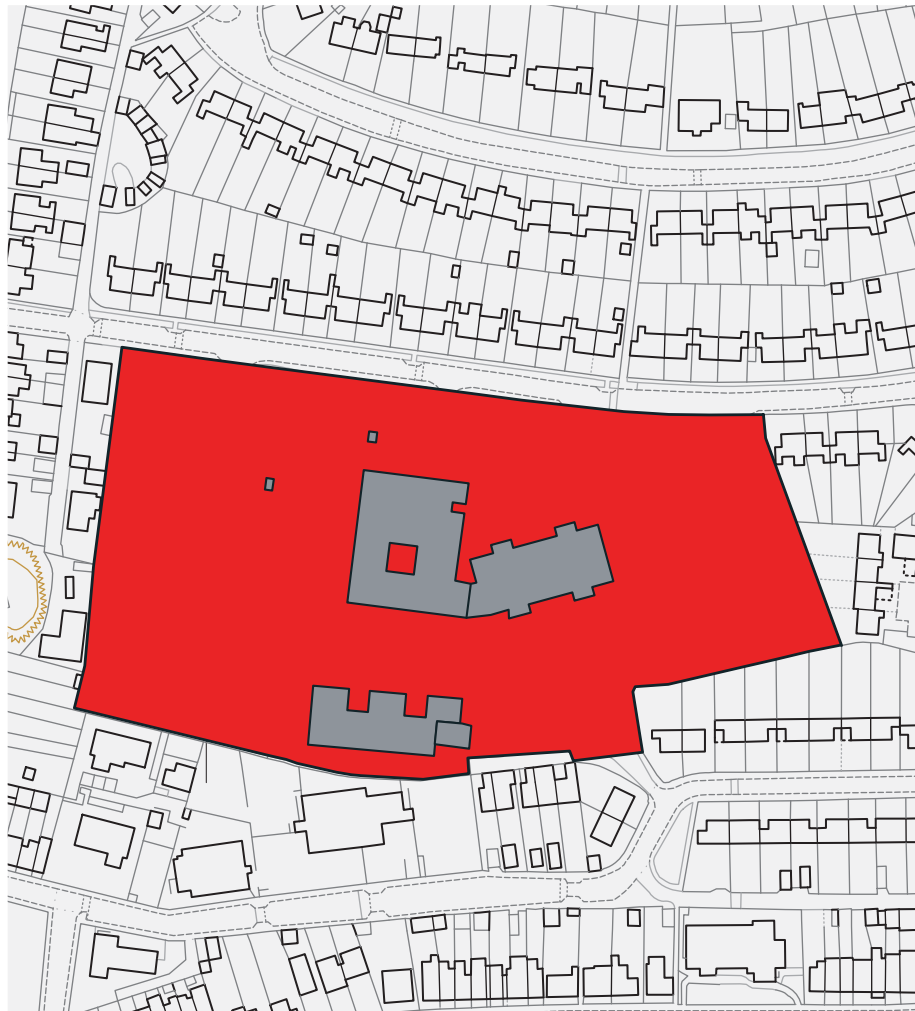

Ysgol Gynradd Tonyrefail Tonyrefail Primary School

RHONDDA CYNON TAF

Hysbysiad Cyfreithiol / Legal Notice

RHONDDA CYNON TAF

GORCHYMYN DIOGELU MANNAU CYHOEDDUS (RHEOLI CŴN) 2020

DEDDF YMDDYGIAD GWRTHGYMDEITHASOL, TROSEDDU A PHLISMONA 2014

RHONDDA CYNON TAF

PUBLIC SPACES PROTECTION ORDER (DOG CONTROLS) 2020

ANTI-SOCIAL BEHAVIOUR, CRIME AND POLICING ACT 2014

**Chaiff cŵn ddim bod yn yr ardal yma.
O beidio â dilyn y rheolau yma, mae'n bosibl y
cewch chi hysbysiad cosb benodedig o £100.**

**Dogs are not allowed within this area.
Failure to follow these rules may result in a
fixed penalty notice of £100.**

■ Dim Cŵn | No Dogs

Hawffraint y goron a hawliau cronfa ddata 2016 Arolwg Ordnans 100023458
Crown copyright and database rights 2016 Ordnance Survey 100023458

Am ragor o wybodaeth, ewch i:

<http://fymhethau.rctcbc.gov.uk/fyRhondda.aspx>

For further information, please visit:

<http://my.rctcbc.gov.uk/myRhondda.aspx>