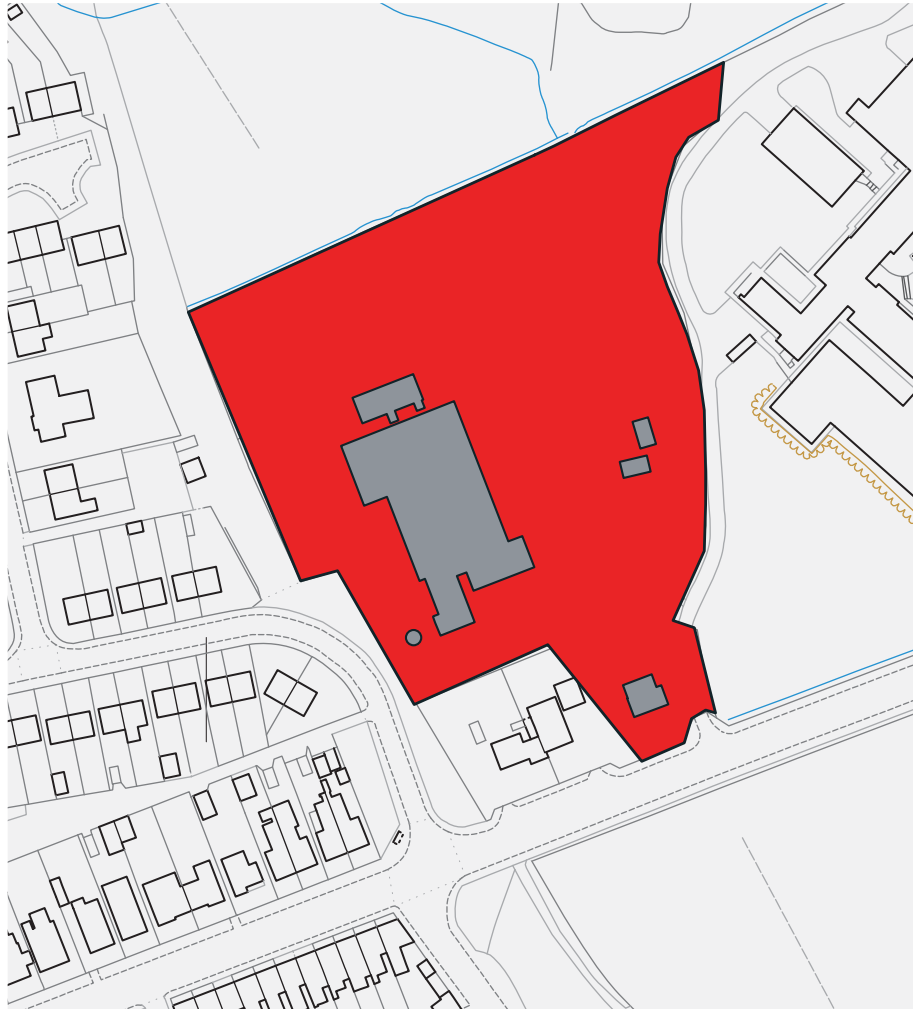

Ysgol Arbennig Maesgwyn Maesgwyn Special School

RHONDDA CYNON TAF

Hysbysiad Cyfreithiol / Legal Notice

RHONDDA CYNON TAF

GORCHYMYN DIOGELU MANNAU CYHOEDDUS (RHEOLI CŴN) 2020

DEDDF YMDDYGIAD GWRTHGYMDEITHASOL, TROSEDDU A PHLISMONA 2014

RHONDDA CYNON TAF

PUBLIC SPACES PROTECTION ORDER (DOG CONTROLS) 2020

ANTI-SOCIAL BEHAVIOUR, CRIME AND POLICING ACT 2014

**Chaiff cŵn ddim bod yn yr ardal yma.
O beidio â dilyn y rheolau yma, mae'n bosibl y
cewch chi hysbysiad cosb benodedig o £100.**

**Dogs are not allowed within this area.
Failure to follow these rules may result in a
fixed penalty notice of £100.**

■ Dim Cŵn | No Dogs

Hawlfraint y goron a hawliau cronfa ddata 2016 Arolwg Ordnans 100023458
Crown copyright and database rights 2016 Ordnance Survey 100023458

Am ragor o wybodaeth, ewch i:

<http://fymhethau.rctcbc.gov.uk/fyRhondda.aspx>

For further information, please visit:

<http://my.rctcbc.gov.uk/myRhondda.aspx>