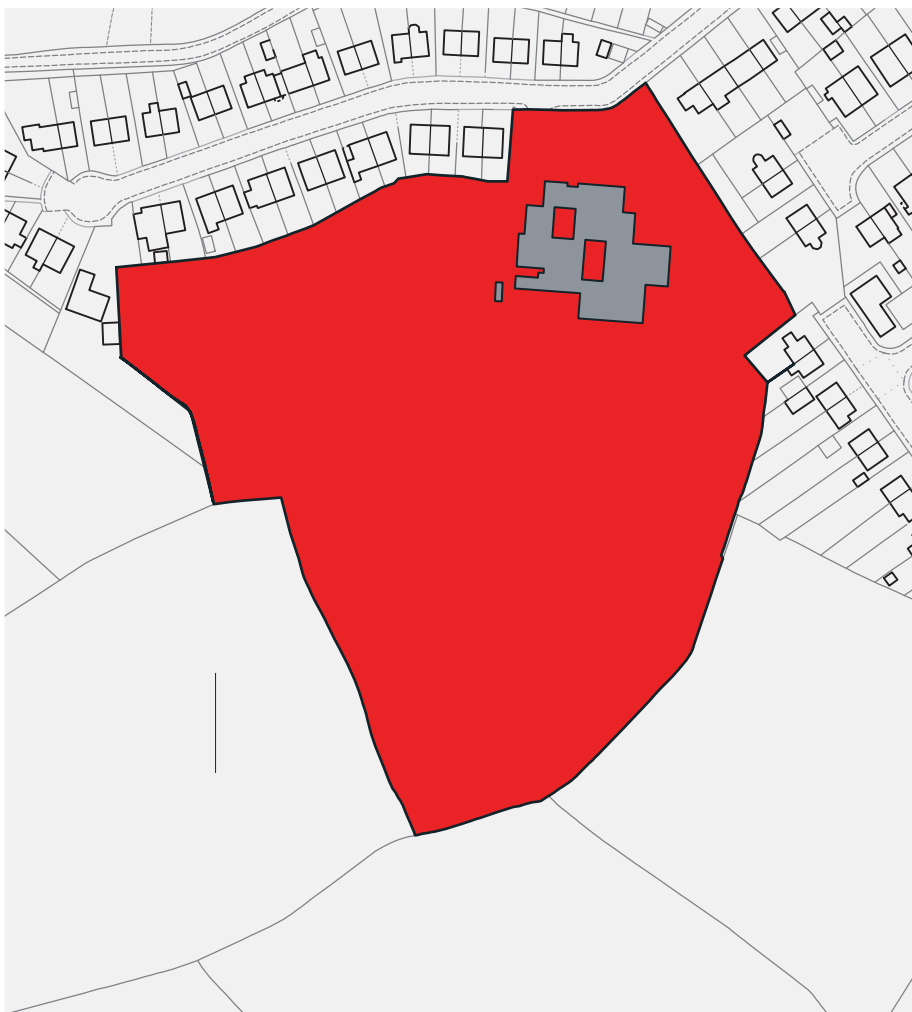

Ysgol Gynradd y Cefn Cefn Primary School

RHONDDA CYNON TAF

Hysbysiad Cyfreithiol / Legal Notice

RHONDDA CYNON TAF
GORCHYMYN DIOGELU MANNAU CYHOEDDUS (RHEOLI CŴN) 2020
DEDDF YMDDYGIAD GWRTHGYMDEITHASOL, TROSEDDU A PHLISMONA 2014

RHONDDA CYNON TAF
PUBLIC SPACES PROTECTION ORDER (DOG CONTROLS) 2020
ANTI-SOCIAL BEHAVIOUR, CRIME AND POLICING ACT 2014

**Chaiff cŵn ddim bod yn yr ardal yma.
O beidio â dilyn y rheolau yma, mae'n bosibl y
cewch chi hysbysiad cosb benodedig o £100.**

**Dogs are not allowed within this area.
Failure to follow these rules may result in a
fixed penalty notice of £100.**

■ Dim Cŵn | No Dogs

Hawffraint y goron a hawliau cronfa ddata 2016 Arolwg Ordnans 100023458
Crown copyright and database rights 2016 Ordnance Survey 100023458

Am ragor o wybodaeth, ewch i:
<http://fymhethau.rctcbc.gov.uk/fyRhondda.aspx>

For further information, please visit:
<http://my.rctcbc.gov.uk/myRhondda.aspx>