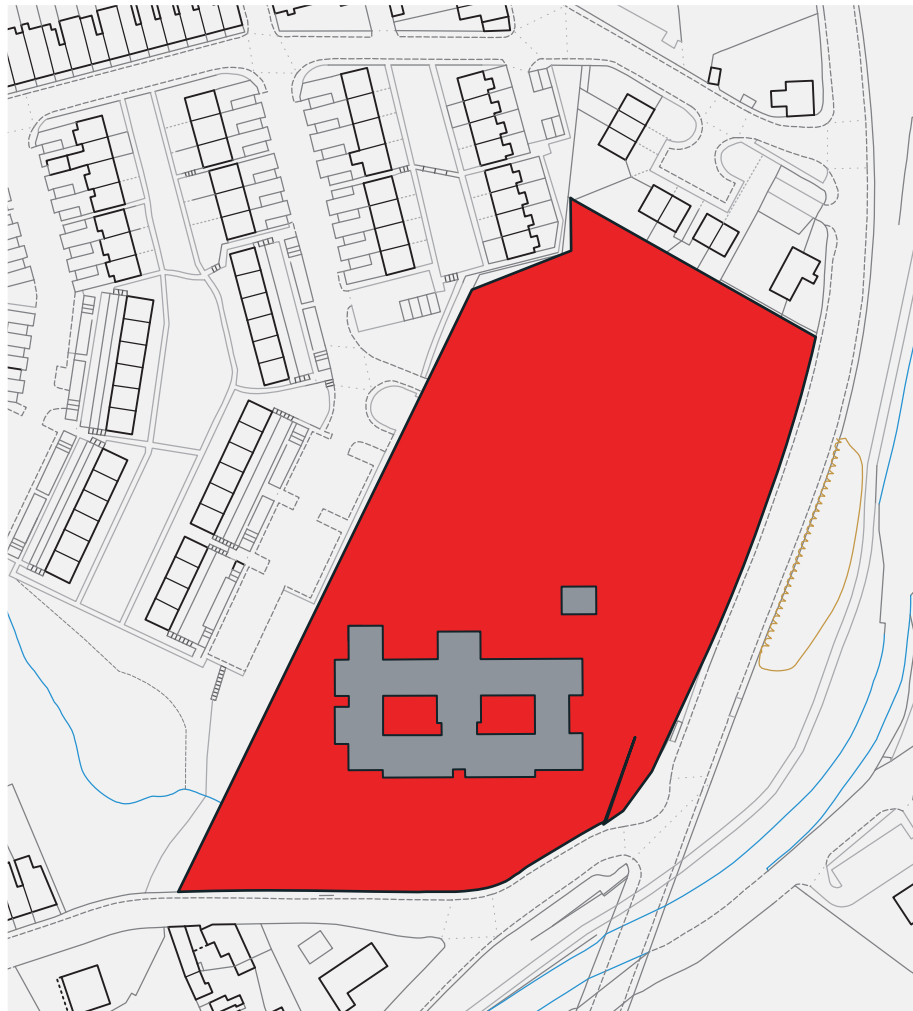

Ysgol Gynradd Oaklands Oaklands Primary School

RHONDDA CYNON TAF

Hysbysiad Cyfreithiol / Legal Notice

RHONDDA CYNON TAF

GORCHYMYN DIOGELU MANNAU CYHOEDDUS (RHEOLI CŴN) 2020

DEDDF YMDDYGIAD GWRTHGYMDEITHASOL, TROSEDDU A PHLISMONA 2014

RHONDDA CYNON TAF

PUBLIC SPACES PROTECTION ORDER (DOG CONTROLS) 2020

ANTI-SOCIAL BEHAVIOUR, CRIME AND POLICING ACT 2014

**Chaiff cŵn ddim bod yn yr ardal yma.
O beidio â dilyn y rheolau yma, mae'n bosibl y
cewch chi hysbysiad cosb benodedig o £100.**

**Dogs are not allowed within this area.
Failure to follow these rules may result in a
fixed penalty notice of £100.**

■ Dim Cŵn | No Dogs

Hawffraint y goron a hawliau cronfa ddata 2016 Arolwg Ordnans 100023458
Crown copyright and database rights 2016 Ordnance Survey 100023458

Am ragor o wybodaeth, ewch i:

<http://fymhethau.rctcbc.gov.uk/fyRhondda.aspx>

For further information, please visit:

<http://my.rctcbc.gov.uk/myRhondda.aspx>