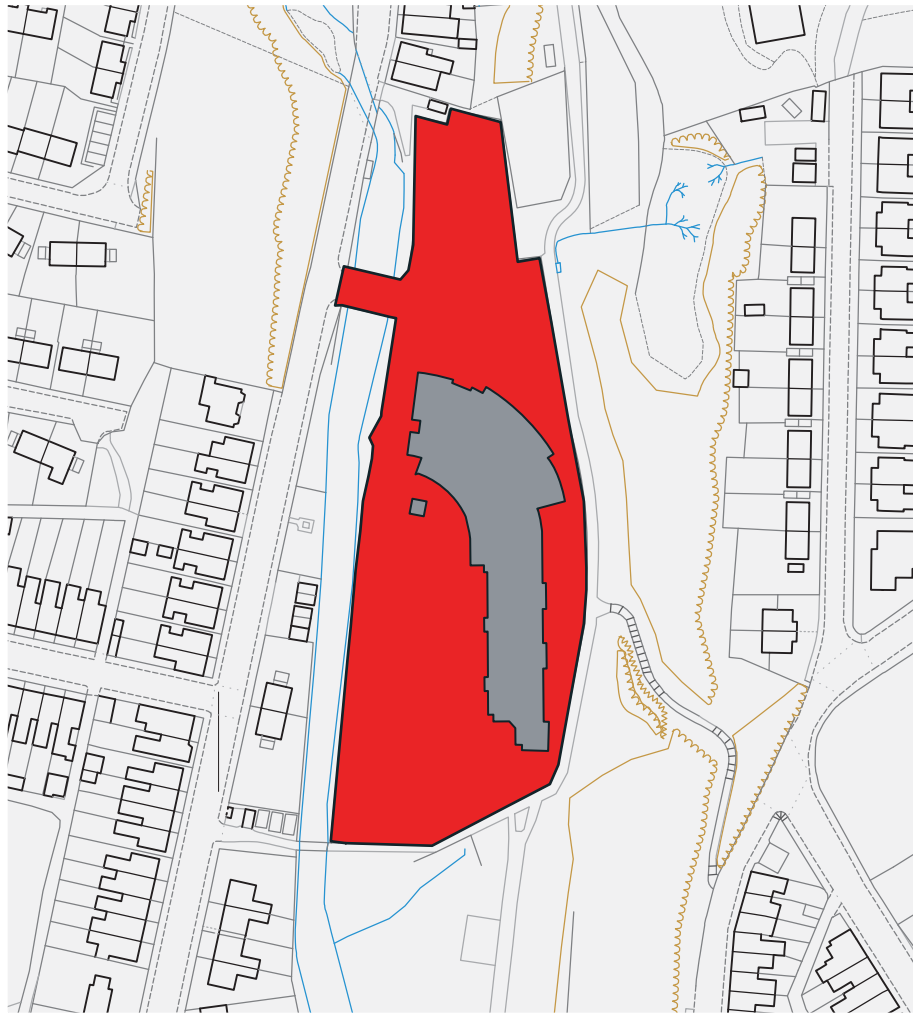

Ysgol Gynradd Gymuned Pen-psych Penpsych Primary School

RHONDDA CYNON TAF

Hysbysiad Cyfreithiol / Legal Notice

RHONDDA CYNON TAF

GORCHYMYN DIOGELU MANNAU CYHOEDDUS (RHEOLI CŴN) 2020

DEDDF YMDDYGIAD GWRTHGYMDEITHASOL, TROSEDDU A PHLISMONA 2014

RHONDDA CYNON TAF

PUBLIC SPACES PROTECTION ORDER (DOG CONTROLS) 2020

ANTI-SOCIAL BEHAVIOUR, CRIME AND POLICING ACT 2014

**Chaiff cŵn ddim bod yn yr ardal yma.
O beidio â dilyn y rheolau yma, mae'n bosibl y
cewch chi hysbysiad cosb benodedig o £100.**

**Dogs are not allowed within this area.
Failure to follow these rules may result in a
fixed penalty notice of £100.**

■ Dim Cŵn | No Dogs

Hawffraint y goron a hawliau cronfa ddata 2016 Arolwg Ordnans 100023458
Crown copyright and database rights 2016 Ordnance Survey 100023458

Am ragor o wybodaeth, ewch i:

<http://fymhethau.rctcbc.gov.uk/fyRhondda.aspx>

For further information, please visit:

<http://my.rctcbc.gov.uk/myRhondda.aspx>