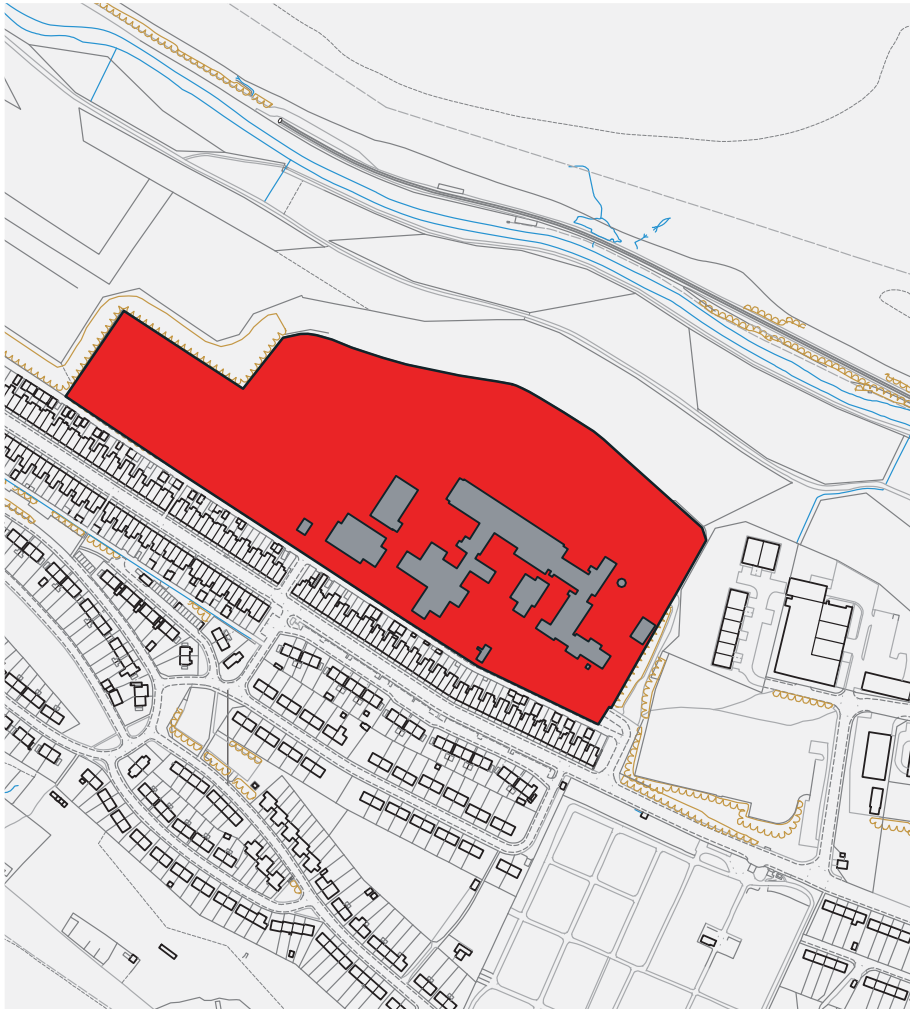

Ysgol Gymuned Glynrhedynog Ferndale Community School

RHONDDA CYNON TAF

Hysbysiad Cyfreithiol / Legal Notice

RHONDDA CYNON TAF

GORCHYMYN DIOGELU MANNAU CYHOEDDUS (RHEOLI CŴN) 2020

DEDDF YMDDYGIAD GWRTHGYMDEITHASOL, TROSEDDU A PHLISMONA 2014

RHONDDA CYNON TAF

PUBLIC SPACES PROTECTION ORDER (DOG CONTROLS) 2020

ANTI-SOCIAL BEHAVIOUR, CRIME AND POLICING ACT 2014

**Chaiff cŵn ddim bod yn yr ardal yma.
O beidio â dilyn y rheolau yma, mae'n bosibl y
cewch chi hysbysiad cosb benodedig o £100.**

**Dogs are not allowed within this area.
Failure to follow these rules may result in a
fixed penalty notice of £100.**

Dim Cŵn | No Dogs

Hawffraint y goron a hawliau cronfa ddata 2016 Arolwg Ordnans 100023458
Crown copyright and database rights 2016 Ordnance Survey 100023458

Am ragor o wybodaeth, ewch i:

<http://fymhethau.rctcbc.gov.uk/fyRhondda.aspx>

For further information, please visit:

<http://my.rctcbc.gov.uk/myRhondda.aspx>