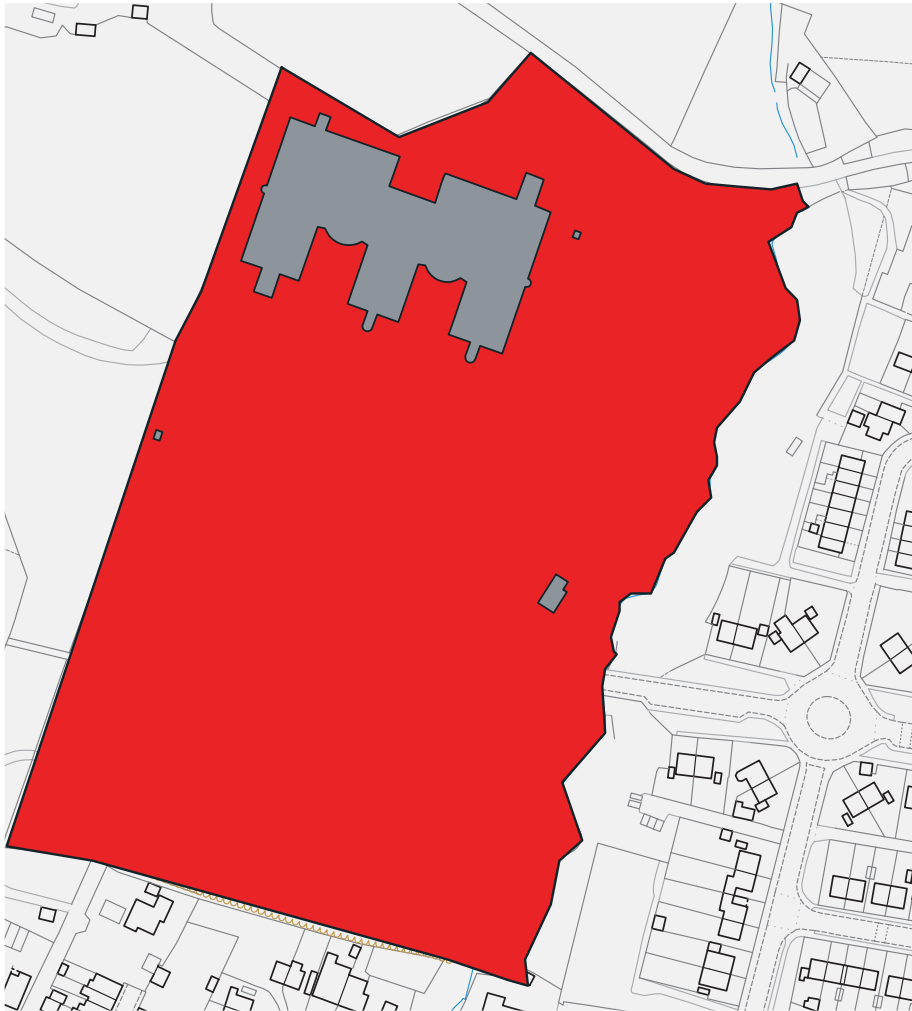

Ysgol Gyfun Rhydywaun

RHONDDA CYNON TAF

Hysbysiad Cyfreithiol / Legal Notice

RHONDDA CYNON TAF

GORCHYMYN DIOGELU MANNAU CYHOEDDUS (RHEOLI CŴN) 2020

DEDDF YMDDYGIAD GWRTHGYMDEITHASOL, TROSEDDU A PHLISMONA 2014

RHONDDA CYNON TAF

PUBLIC SPACES PROTECTION ORDER (DOG CONTROLS) 2020

ANTI-SOCIAL BEHAVIOUR, CRIME AND POLICING ACT 2014

**Chaiff cŵn ddim bod yn yr ardal yma.
O beidio â dilyn y rheolau yma, mae'n bosibl y
cewch chi hysbysiad cosb benodedig o £100.**

**Dogs are not allowed within this area.
Failure to follow these rules may result in a
fixed penalty notice of £100.**

■ Dim Cŵn | No Dogs

Hawlfraint y goron a hawliau cronfa ddata 2016 Arolwg Ordnans 100023458
Crown copyright and database rights 2016 Ordnance Survey 100023458

Am ragor o wybodaeth, ewch i:

<http://fymhethau.rctcbc.gov.uk/fyRhondda.aspx>

For further information, please visit:

<http://my.rctcbc.gov.uk/myRhondda.aspx>