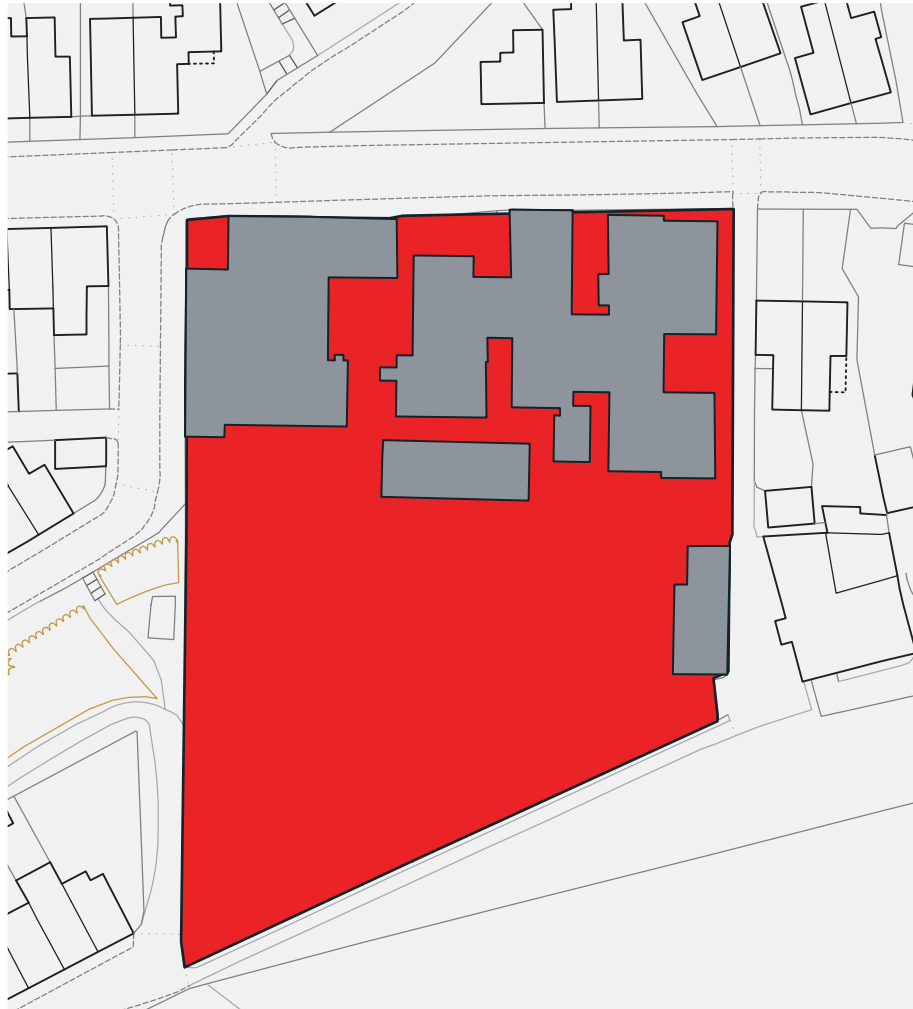

Ysgol Gynradd Cwm Clydach Cwmclydach Primary School

RHONDDA CYNON TAF

Hysbysiad Cyfreithiol / Legal Notice

RHONDDA CYNON TAF

GORCHYMYN DIOGELU MANNAU CYHOEDDUS (RHEOLI CŴN) 2020

DEDDF YMDDYGIAD GWRTHGYMDEITHASOL, TROSEDDU A PHLISMONA 2014

RHONDDA CYNON TAF

PUBLIC SPACES PROTECTION ORDER (DOG CONTROLS) 2020

ANTI-SOCIAL BEHAVIOUR, CRIME AND POLICING ACT 2014

**Chaiff cŵn ddim bod yn yr ardal yma.
O beidio â dilyn y rheolau yma, mae'n bosibl y
cewch chi hysbysiad cosb benodedig o £100.**

**Dogs are not allowed within this area.
Failure to follow these rules may result in a
fixed penalty notice of £100.**

■ Dim Cŵn | No Dogs

Hawfrait y goron a hawliau cronfa ddata 2016 Arolwg Ordnans 100023458
Crown copyright and database rights 2016 Ordnance Survey 100023458

Am ragor o wybodaeth, ewch i:

<http://fymhethau.rctcbc.gov.uk/fyRhondda.aspx>

For further information, please visit:

<http://my.rctcbc.gov.uk/myRhondda.aspx>