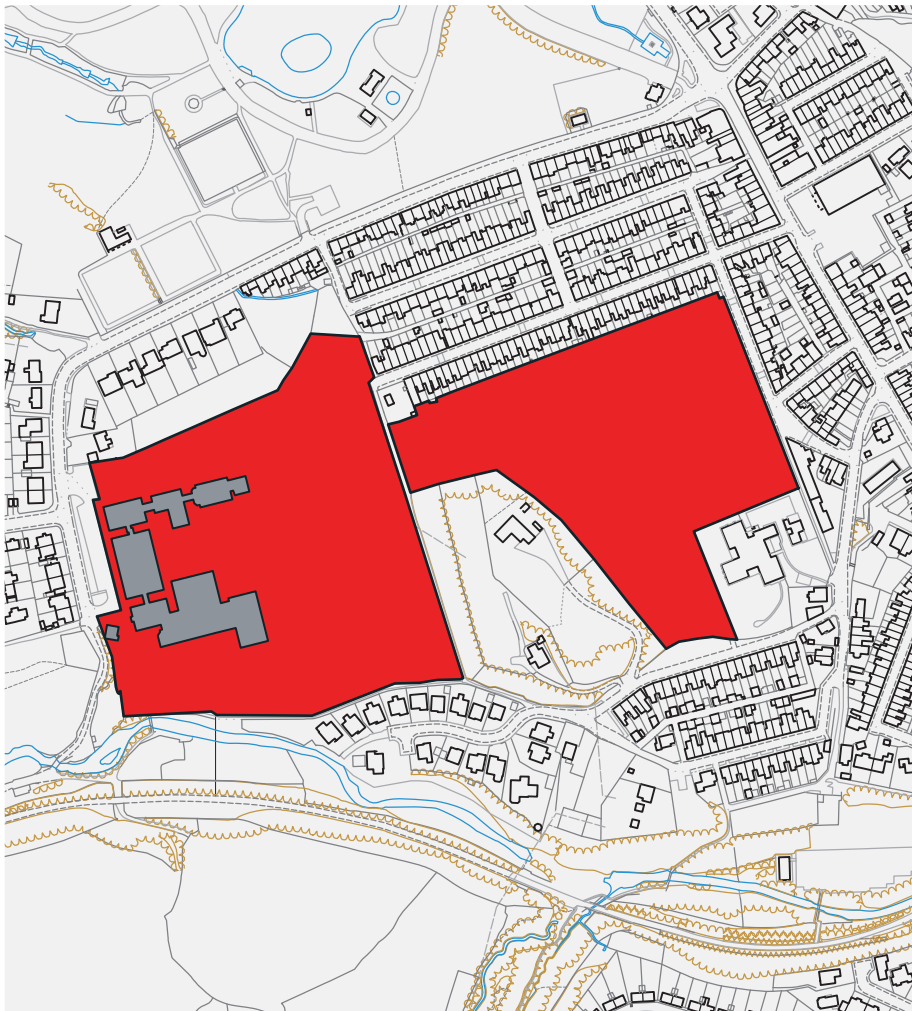

Ysgol Uwchradd Ioan Fedyddiwr yr Eglwys yng Nghymru St John Baptist CIW High School

RHONDDA CYNON TAF

Hysbysiad Cyfreithiol / Legal Notice

RHONDDA CYNON TAF

GORCHYMYN DIOGELU MANNAU CYHOEDDUS (RHEOLI CŴN) 2020

DEDDF YMDDYGIAD GWRTHGYMDEITHASOL, TROSEDDU A PHLISMONA 2014

RHONDDA CYNON TAF

PUBLIC SPACES PROTECTION ORDER (DOG CONTROLS) 2020

ANTI-SOCIAL BEHAVIOUR, CRIME AND POLICING ACT 2014

**Chaiff cŵn ddim bod yn yr ardal yma.
O beidio â dilyn y rheolau yma, mae'n bosibl y
cewch chi hysbysiad cosb benodedig o £100.**

**Dogs are not allowed within this area.
Failure to follow these rules may result in a
fixed penalty notice of £100.**

■ Dim Cŵn | No Dogs

Hawlfraint y goron a hawliau cronfa ddata 2016 Arolwg Ordnans 100023458
Crown copyright and database rights 2016 Ordnance Survey 100023458

Am ragor o wybodaeth, ewch i:

<http://fymhethau.rctcbc.gov.uk/fyRhondda.aspx>

For further information, please visit:

<http://my.rctcbc.gov.uk/myRhondda.aspx>