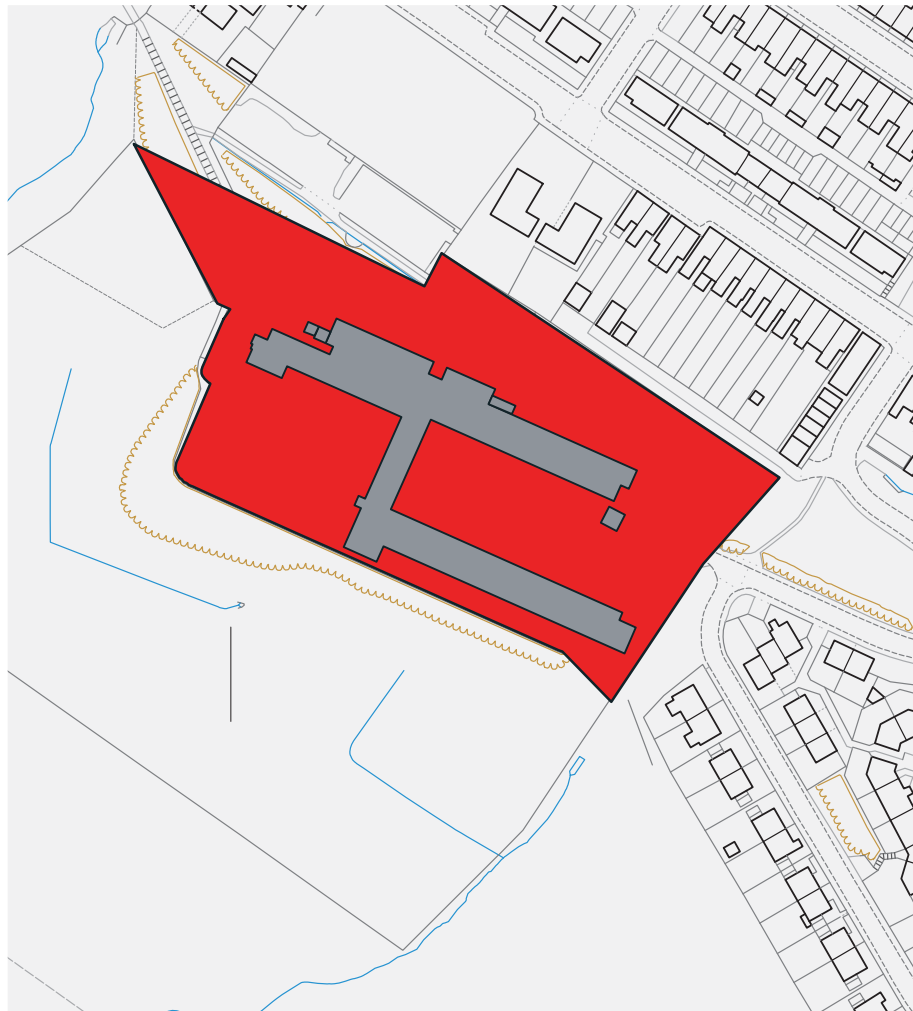

Ysgol Gynradd Gymuned y Maerdy Maerdy Community Primary School

RHONDDA CYNON TAF

Hysbysiad Cyfreithiol / Legal Notice

RHONDDA CYNON TAF

GORCHYMYN DIOGELU MANNAU CYHOEDDUS (RHEOLI CŴN) 2020

DEDDF YMDDYGIAD GWRTHGYMDEITHASOL, TROSEDDU A PHLISMONA 2014

RHONDDA CYNON TAF

PUBLIC SPACES PROTECTION ORDER (DOG CONTROLS) 2020

ANTI-SOCIAL BEHAVIOUR, CRIME AND POLICING ACT 2014

**Chaiff cŵn ddim bod yn yr ardal yma.
O beidio â dilyn y rheolau yma, mae'n bosibl y
cewch chi hysbysiad cosb benodedig o £100.**

**Dogs are not allowed within this area.
Failure to follow these rules may result in a
fixed penalty notice of £100.**

■ Dim Cŵn | No Dogs

Hawlfraint y goron a hawliau cronfa ddata 2016 Arolwg Ordnans 100023458
Crown copyright and database rights 2016 Ordnance Survey 100023458

Am ragor o wybodaeth, ewch i:

<http://fymhethau.rctcbc.gov.uk/fyRhondda.aspx>

For further information, please visit:

<http://my.rctcbc.gov.uk/myRhondda.aspx>