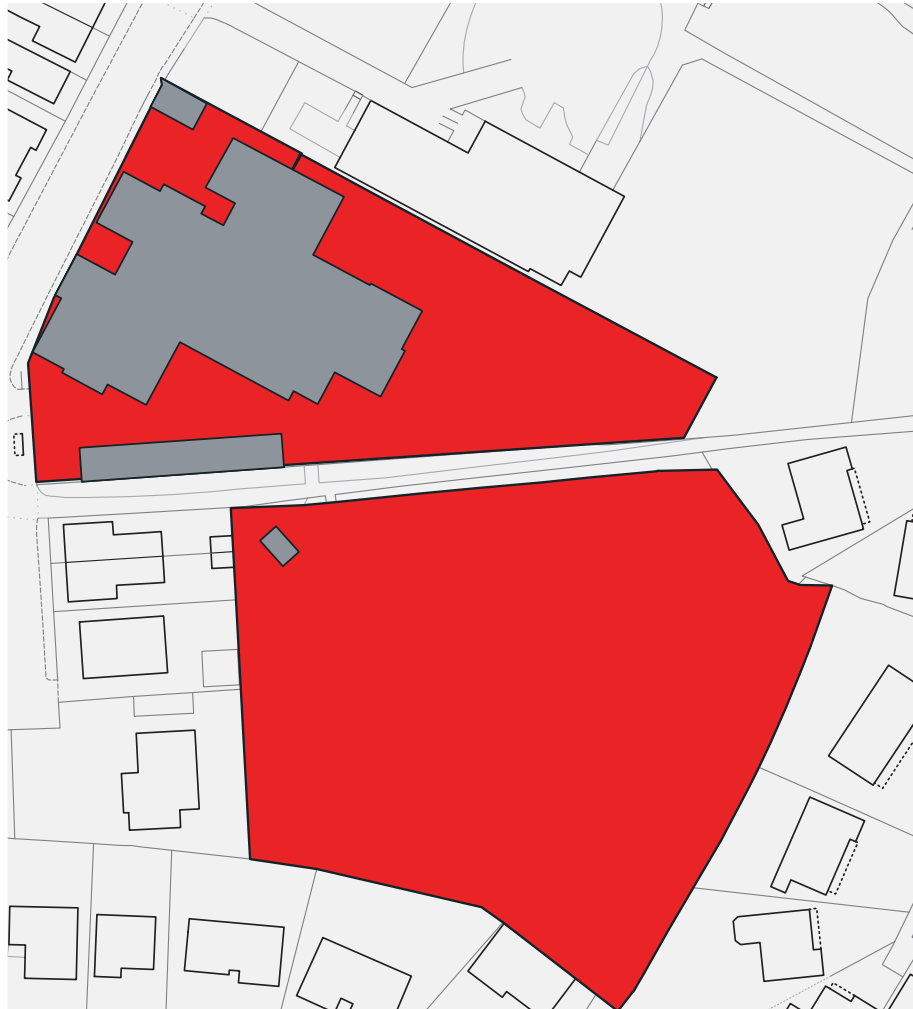

Ysgol Gynradd Cwmdâr Cwmdar County Primary School

RHONDDA CYNON TAF

Hysbysiad Cyfreithiol / Legal Notice

RHONDDA CYNON TAF

GORCHYMYN DIOGELU MANNAU CYHOEDDUS (RHEOLI CŴN) 2020

DEDDF YMDDYGIAD GWRTHGYMDEITHASOL, TROSEDDU A PHLISMONA 2014

RHONDDA CYNON TAF

PUBLIC SPACES PROTECTION ORDER (DOG CONTROLS) 2020

ANTI-SOCIAL BEHAVIOUR, CRIME AND POLICING ACT 2014

**Chaiff cŵn ddim bod yn yr ardal yma.
O beidio â dilyn y rheolau yma, mae'n bosibl y
cewch chi hysbysiad cosb benodedig o £100.**

**Dogs are not allowed within this area.
Failure to follow these rules may result in a
fixed penalty notice of £100.**

■ Dim Cŵn | No Dogs

Hawfrait y goron a hawliau cronfa ddata 2016 Arolwg Ordnans 100023458
Crown copyright and database rights 2016 Ordnance Survey 100023458

Am ragor o wybodaeth, ewch i:

<http://fymhethau.rctcbc.gov.uk/fyRhondda.aspx>

For further information, please visit:

<http://my.rctcbc.gov.uk/myRhondda.aspx>