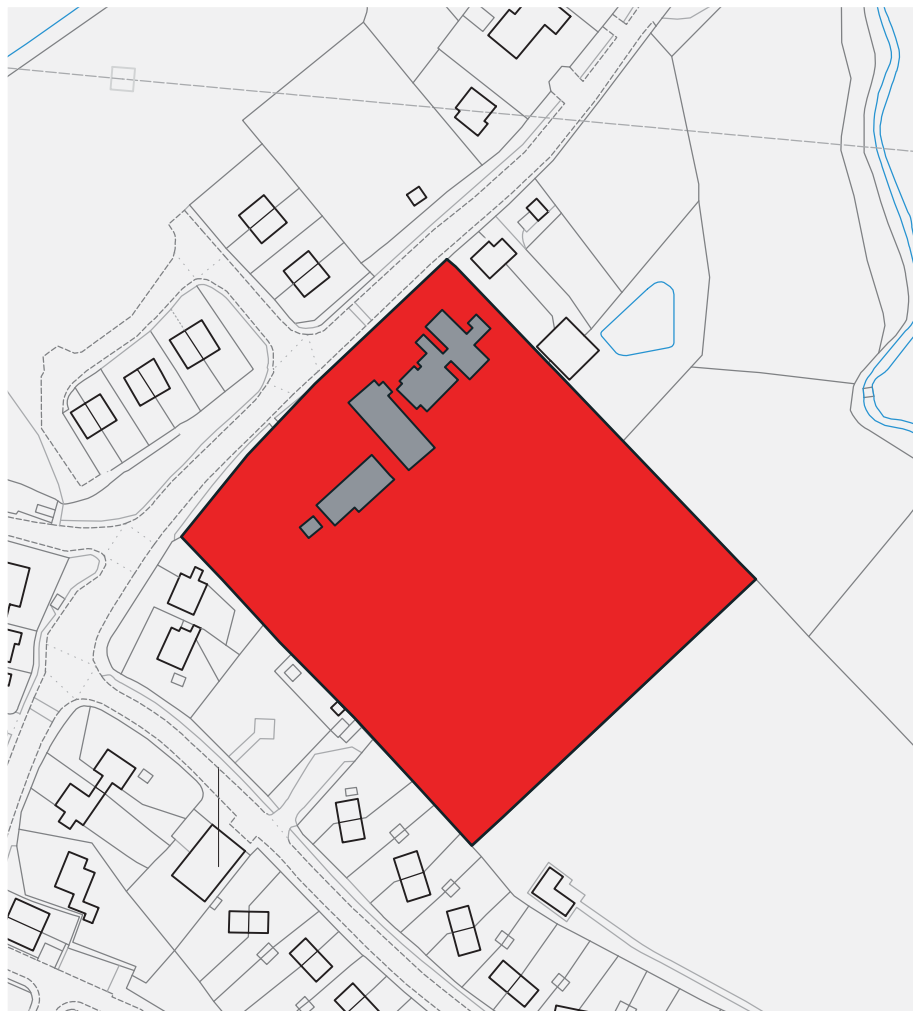

Ysgol Gynradd y Rhigos Rhigos Primary School

RHONDDA CYNON TAF

Hysbysiad Cyfreithiol / Legal Notice

RHONDDA CYNON TAF

GORCHYMYN DIOGELU MANNAU CYHOEDDUS (RHEOLI CŴN) 2020

DEDDF YMDDYGIAD GWRTHGYMDEITHASOL, TROSEDDU A PHLISMONA 2014

RHONDDA CYNON TAF

PUBLIC SPACES PROTECTION ORDER (DOG CONTROLS) 2020

ANTI-SOCIAL BEHAVIOUR, CRIME AND POLICING ACT 2014

**Chaiff cŵn ddim bod yn yr ardal yma.
O beidio â dilyn y rheolau yma, mae'n bosibl y
cewch chi hysbysiad cosb benodedig o £100.**

**Dogs are not allowed within this area.
Failure to follow these rules may result in a
fixed penalty notice of £100.**

■ Dim Cŵn | No Dogs

Hawffraint y goron a hawliau cronfa ddata 2016 Arolwg Ordnans 100023458
Crown copyright and database rights 2016 Ordnance Survey 100023458

Am ragor o wybodaeth, ewch i:

<http://fymhethau.rctcbc.gov.uk/fyRhondda.aspx>

For further information, please visit:

<http://my.rctcbc.gov.uk/myRhondda.aspx>