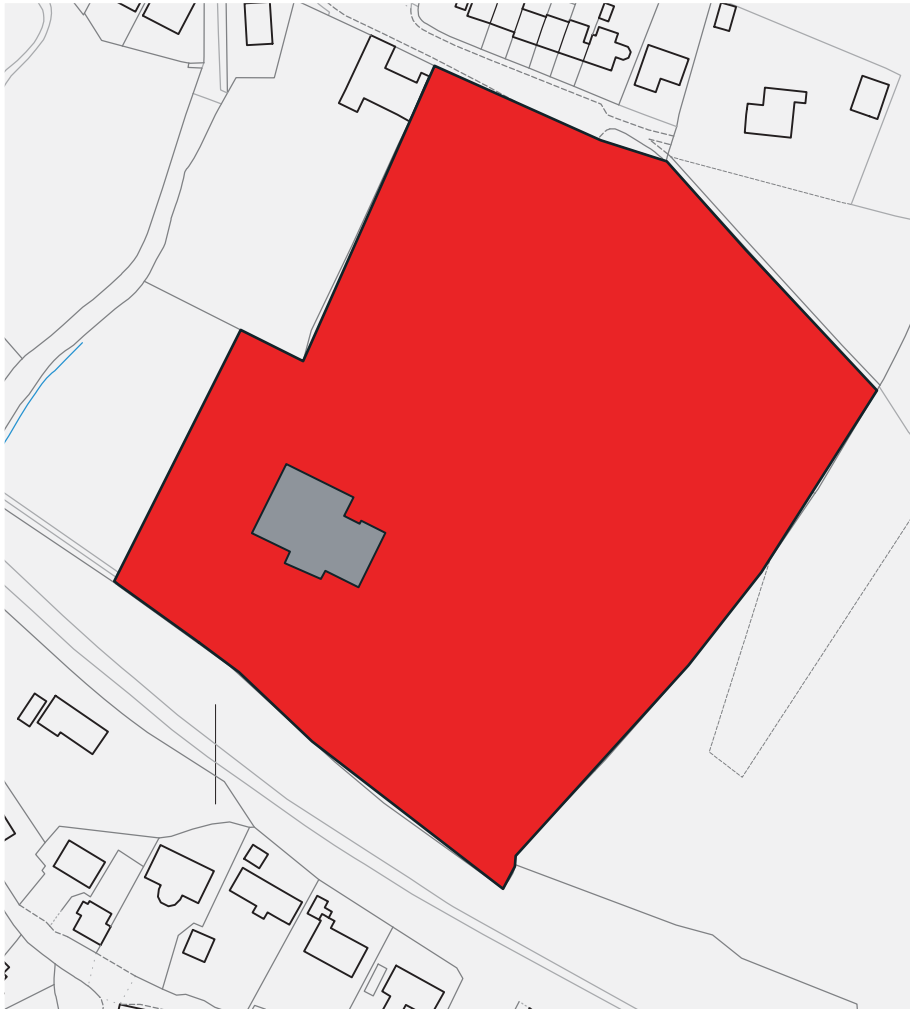

Ysgol Gynradd Llwydcoed Llwydcoed Primary School

RHONDDA CYNON TAF

Hysbysiad Cyfreithiol / Legal Notice

RHONDDA CYNON TAF

GORCHYMYN DIOGELU MANNAU CYHOEDDUS (RHEOLI CŴN) 2020

DEDDF YMDDYGIAD GWRTHGYMDEITHASOL, TROSEDDU A PHLISMONA 2014

RHONDDA CYNON TAF

PUBLIC SPACES PROTECTION ORDER (DOG CONTROLS) 2020

ANTI-SOCIAL BEHAVIOUR, CRIME AND POLICING ACT 2014

**Chaiff cŵn ddim bod yn yr ardal yma.
O beidio â dilyn y rheolau yma, mae'n bosibl y
cewch chi hysbysiad cosb benodedig o £100.**

**Dogs are not allowed within this area.
Failure to follow these rules may result in a
fixed penalty notice of £100.**

■ Dim Cŵn | No Dogs

Hawlfraint y goron a hawliau cronfa ddata 2016 Arolwg Ordnans 100023458
Crown copyright and database rights 2016 Ordnance Survey 100023458

Am ragor o wybodaeth, ewch i:

<http://fymhethau.rctcbc.gov.uk/fyRhondda.aspx>

For further information, please visit:

<http://my.rctcbc.gov.uk/myRhondda.aspx>