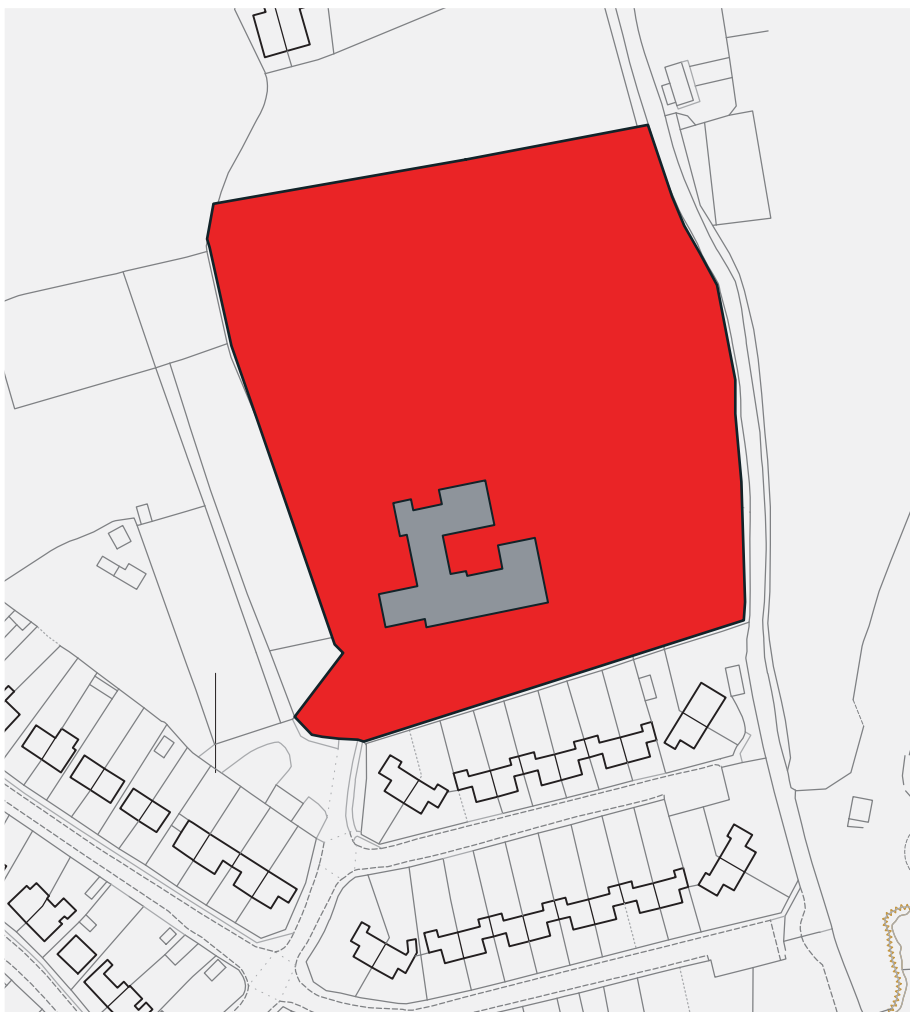

Ysgol Gynradd Llanharan Llanharan Primary School

RHONDDA CYNON TAF

Hysbysiad Cyfreithiol / Legal Notice

RHONDDA CYNON TAF

GORCHYMYN DIOGELU MANNAU CYHOEDDUS (RHEOLI CŴN) 2020

DEDDF YMDDYGIAD GWRTHGYMDEITHASOL, TROSEDDU A PHLISMONA 2014

RHONDDA CYNON TAF

PUBLIC SPACES PROTECTION ORDER (DOG CONTROLS) 2020

ANTI-SOCIAL BEHAVIOUR, CRIME AND POLICING ACT 2014

**Chaiff cŵn ddim bod yn yr ardal yma.
O beidio â dilyn y rheolau yma, mae'n bosibl y
cewch chi hysbysiad cosb benodedig o £100.**

**Dogs are not allowed within this area.
Failure to follow these rules may result in a
fixed penalty notice of £100.**

■ Dim Cŵn | No Dogs

Hawlfraint y goron a hawliau cronfa ddata 2016 Arolwg Ordnans 100023458
Crown copyright and database rights 2016 Ordnance Survey 100023458

Am ragor o wybodaeth, ewch i:

<http://fymhethau.rctcbc.gov.uk/fyRhondda.aspx>

For further information, please visit:

<http://my.rctcbc.gov.uk/myRhondda.aspx>