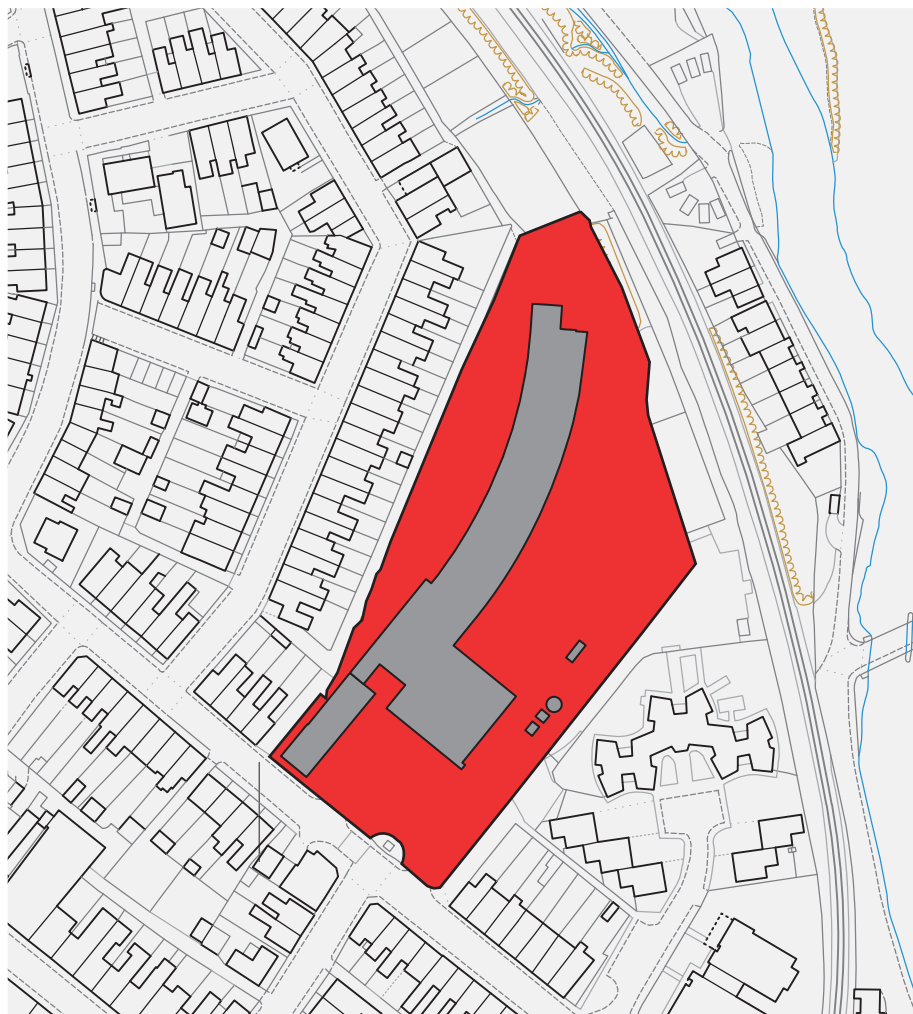

Ysgol Gynradd Gymuned Abercynon Abercynon Community Primary

RHONDDA CYNON TAF

Hysbysiad Cyfreithiol / Legal Notice

RHONDDA CYNON TAF

GORCHYMYN DIOGELU MANNAU CYHOEDDUS (RHEOLI CŴN) 2020

DEDDF YMDDYGIAD GWRTHGYMDEITHASOL, TROSEDDU A PHLISMONA 2014

RHONDDA CYNON TAF

PUBLIC SPACES PROTECTION ORDER (DOG CONTROLS) 2020

ANTI-SOCIAL BEHAVIOUR, CRIME AND POLICING ACT 2014

**Chaiff cŵn ddim bod yn yr ardal yma.
O beidio â dilyn y rheolau yma, mae'n bosibl y
cewch chi hysbysiad cosb benodedig o £100.**

**Dogs are not allowed within this area.
Failure to follow these rules may result in a
fixed penalty notice of £100.**

■ Dim Cŵn | No Dogs

Hawffraint y goron a hawliau cronfa ddata 2016 Arolwg Ordnans 100023458
Crown copyright and database rights 2016 Ordnance Survey 100023458

Am ragor o wybodaeth, ewch i:

<http://fymhethau.rctcbc.gov.uk/fyRhondda.aspx>

For further information, please visit:

<http://my.rctcbc.gov.uk/myRhondda.aspx>