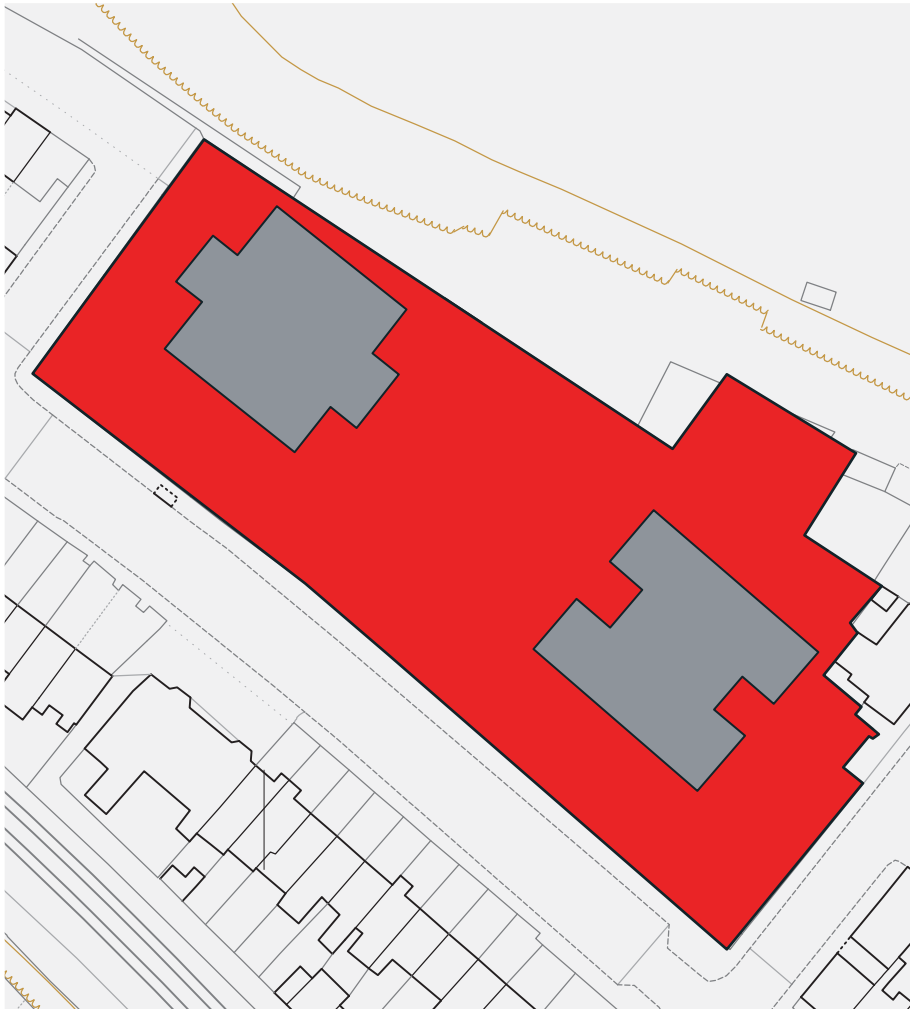

Ysgol Gynradd Parc Lewis Parc Lewis Primary School

RHONDDA CYNON TAF

Hysbysiad Cyfreithiol / Legal Notice

RHONDDA CYNON TAF

GORCHYMYN DIOGELU MANNAU CYHOEDDUS (RHEOLI CŴN) 2020

DEDDF YMDDYGIAD GWRTHGYMDEITHASOL, TROSEDDU A PHLISMONA 2014

RHONDDA CYNON TAF

PUBLIC SPACES PROTECTION ORDER (DOG CONTROLS) 2020

ANTI-SOCIAL BEHAVIOUR, CRIME AND POLICING ACT 2014

**Chaiff cŵn ddim bod yn yr ardal yma.
O beidio â dilyn y rheolau yma, mae'n bosibl y
cewch chi hysbysiad cosb benodedig o £100.**

**Dogs are not allowed within this area.
Failure to follow these rules may result in a
fixed penalty notice of £100.**

■ Dim Cŵn | No Dogs

Hawffraint y goron a hawliau cronfa ddata 2016 Arolwg Ordnans 100023458
Crown copyright and database rights 2016 Ordnance Survey 100023458

Am ragor o wybodaeth, ewch i:

<http://fymhethau.rctcbc.gov.uk/fyRhondda.aspx>

For further information, please visit:

<http://my.rctcbc.gov.uk/myRhondda.aspx>