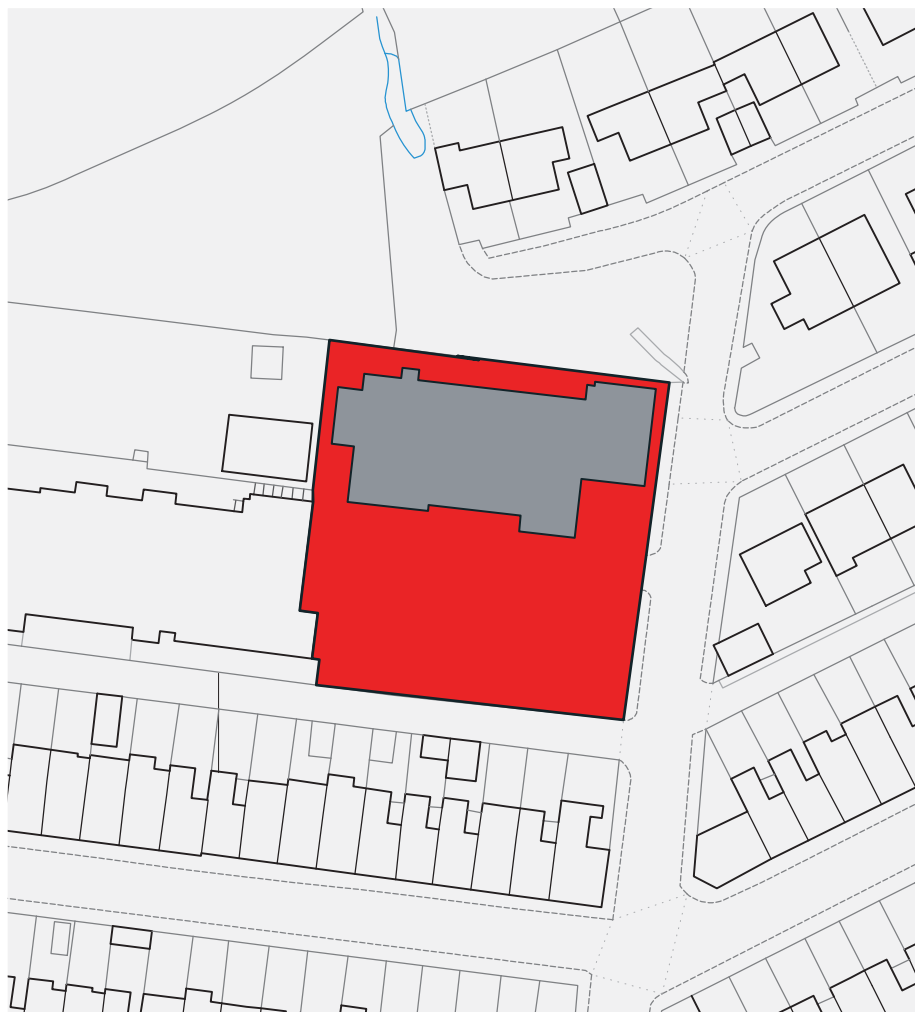

Ysgol Babanod Llwynceilyn Llwynceilyn Infants School

RHONDDA CYNON TAF

Hysbysiad Cyfreithiol / Legal Notice

RHONDDA CYNON TAF

GORCHYMYN DIOGELU MANNAU CYHOEDDUS (RHEOLI CŴN) 2020

DEDDF YMDDYGIAD GWRTHGYMDEITHASOL, TROSEDDU A PHLISMONA 2014

RHONDDA CYNON TAF

PUBLIC SPACES PROTECTION ORDER (DOG CONTROLS) 2020

ANTI-SOCIAL BEHAVIOUR, CRIME AND POLICING ACT 2014

**Chaiff cŵn ddim bod yn yr ardal yma.
O beidio â dilyn y rheolau yma, mae'n bosibl y
cewch chi hysbysiad cosb benodedig o £100.**

**Dogs are not allowed within this area.
Failure to follow these rules may result in a
fixed penalty notice of £100.**

■ Dim Cŵn | No Dogs

Hawlfraint y goron a hawliau cronfa ddata 2016 Arolwg Ordnans 100023458
Crown copyright and database rights 2016 Ordnance Survey 100023458

Am ragor o wybodaeth, ewch i:

<http://fymhethau.rctcbc.gov.uk/fyRhondda.aspx>

For further information, please visit:

<http://my.rctcbc.gov.uk/myRhondda.aspx>