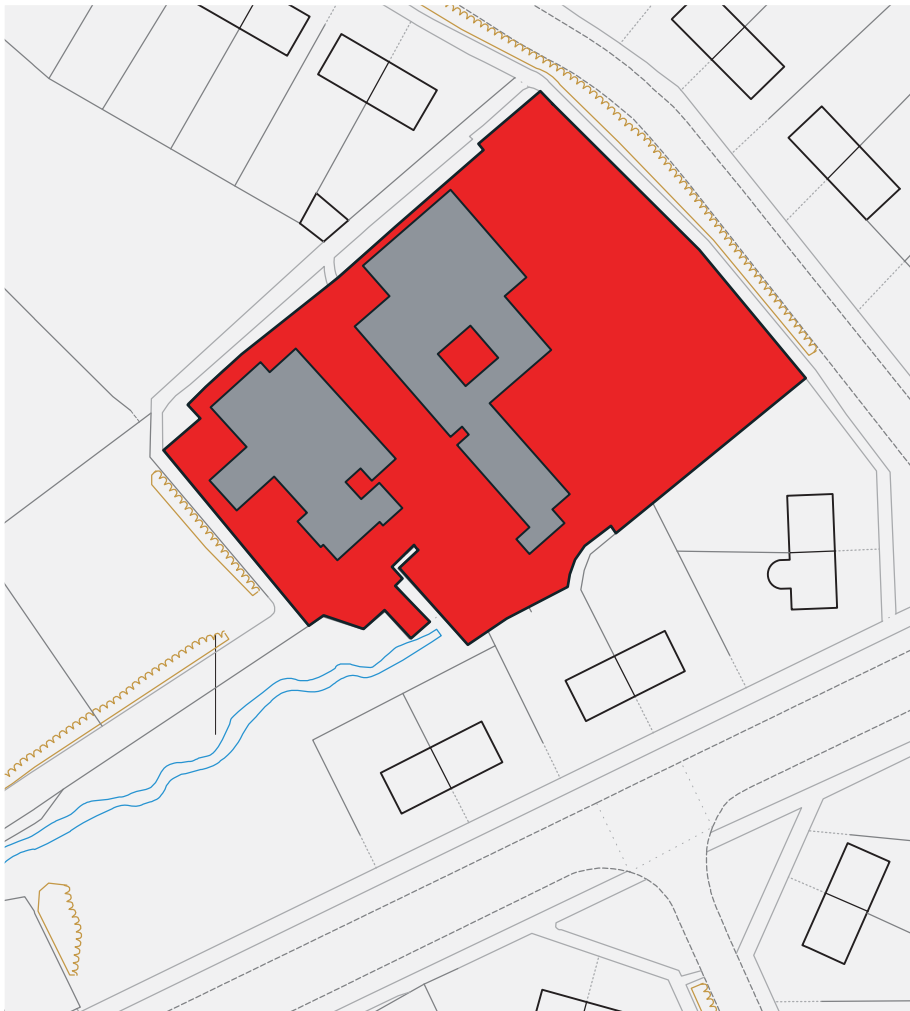

Ysgol Gynradd Cwm-bach yr Eglwys yng Nghymru Cwmbach Church in Wales Primary School

RHONDDA CYNON TAF

Hysbysiad Cyfreithiol / Legal Notice

RHONDDA CYNON TAF

GORCHYMYN DIOGELU MANNAU CYHOEDDUS (RHEOLI CŴN) 2020

DEDDF YMDDYGIAD GWRTHGYMDEITHASOL, TROSEDDU A PHLISMONA 2014

RHONDDA CYNON TAF

PUBLIC SPACES PROTECTION ORDER (DOG CONTROLS) 2020

ANTI-SOCIAL BEHAVIOUR, CRIME AND POLICING ACT 2014

**Chaiff cŵn ddim bod yn yr ardal yma.
O beidio â dilyn y rheolau yma, mae'n bosibl y
cewch chi hysbysiad cosb benodedig o £100.**

**Dogs are not allowed within this area.
Failure to follow these rules may result in a
fixed penalty notice of £100.**

■ Dim Cŵn | No Dogs

Hawfrait y goron a hawliau cronfa ddata 2016 Arolwg Ordnans 100023458
Crown copyright and database rights 2016 Ordnance Survey 100023458

Am ragor o wybodaeth, ewch i:

<http://fymhethau.rctcbc.gov.uk/fyRhondda.aspx>

For further information, please visit:

<http://my.rctcbc.gov.uk/myRhondda.aspx>