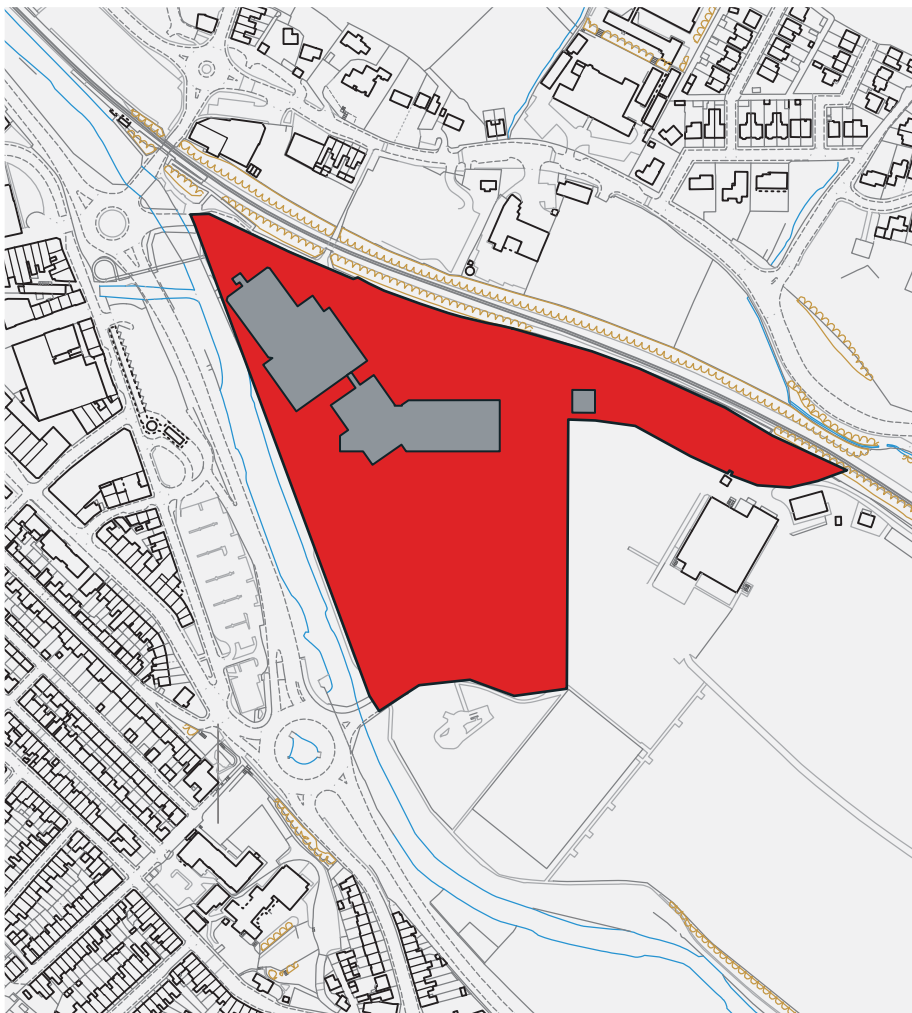

Ysgol Gymuned Aberdâr Aberdare Community School

RHONDDA CYNON TAF

Hysbysiad Cyfreithiol / Legal Notice

RHONDDA CYNON TAF

GORCHYMYN DIOGELU MANNAU CYHOEDDUS (RHEOLI CŴN) 2020

DEDDF YMDDYGIAD GWRTHGYMDEITHASOL, TROSEDDU A PHLISMONA 2014

RHONDDA CYNON TAF

PUBLIC SPACES PROTECTION ORDER (DOG CONTROLS) 2020

ANTI-SOCIAL BEHAVIOUR, CRIME AND POLICING ACT 2014

**Chaiff cŵn ddim bod yn yr ardal yma.
O beidio â dilyn y rheolau yma, mae'n bosibl y
cewch chi hysbysiad cosb benodedig o £100.**

**Dogs are not allowed within this area.
Failure to follow these rules may result in a
fixed penalty notice of £100.**

■ Dim Cŵn | No Dogs

Hawifraint y goron a hawliau cronfa ddata 2016 Arolwg Ordnans 100023458
Crown copyright and database rights 2016 Ordnance Survey 100023458

Am ragor o wybodaeth, ewch i:

<http://fymhethau.rctcbc.gov.uk/fyRhondda.aspx>

For further information, please visit:

<http://my.rctcbc.gov.uk/myRhondda.aspx>