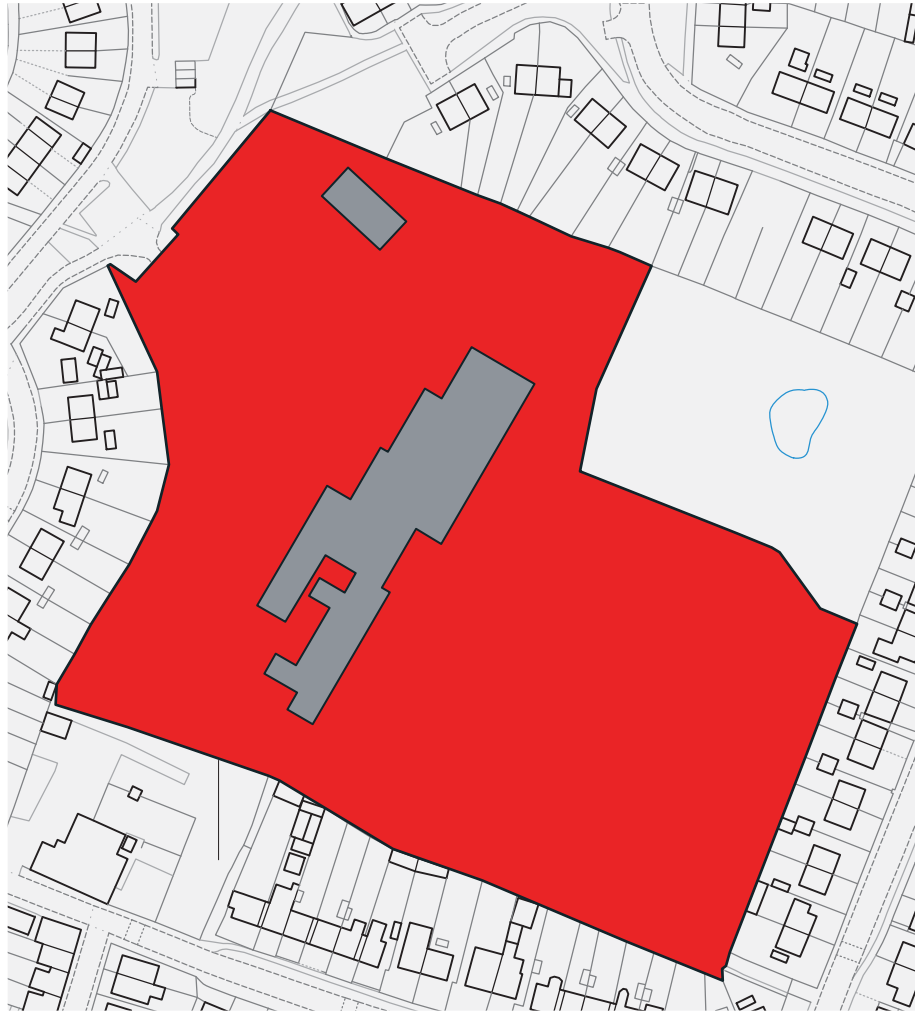

Ysgol Gynradd Pen-y-waun Penywaun Primary School

RHONDDA CYNON TAF

Hysbysiad Cyfreithiol / Legal Notice

RHONDDA CYNON TAF

GORCHYMYN DIOGELU MANNAU CYHOEDDUS (RHEOLI CŴN) 2020

DEDDF YMDDYGIAD GWRTHGYMDEITHASOL, TROSEDDU A PHLISMONA 2014

RHONDDA CYNON TAF

PUBLIC SPACES PROTECTION ORDER (DOG CONTROLS) 2020

ANTI-SOCIAL BEHAVIOUR, CRIME AND POLICING ACT 2014

**Chaiff cŵn ddim bod yn yr ardal yma.
O beidio â dilyn y rheolau yma, mae'n bosibl y
cewch chi hysbysiad cosb benodedig o £100.**

**Dogs are not allowed within this area.
Failure to follow these rules may result in a
fixed penalty notice of £100.**

■ Dim Cŵn | No Dogs

Hawffraint y goron a hawliau cronfa ddata 2016 Arolwg Ordnans 100023458
Crown copyright and database rights 2016 Ordnance Survey 100023458

Am ragor o wybodaeth, ewch i:

<http://fymhethau.rctcbc.gov.uk/fyRhondda.aspx>

For further information, please visit:

<http://my.rctcbc.gov.uk/myRhondda.aspx>