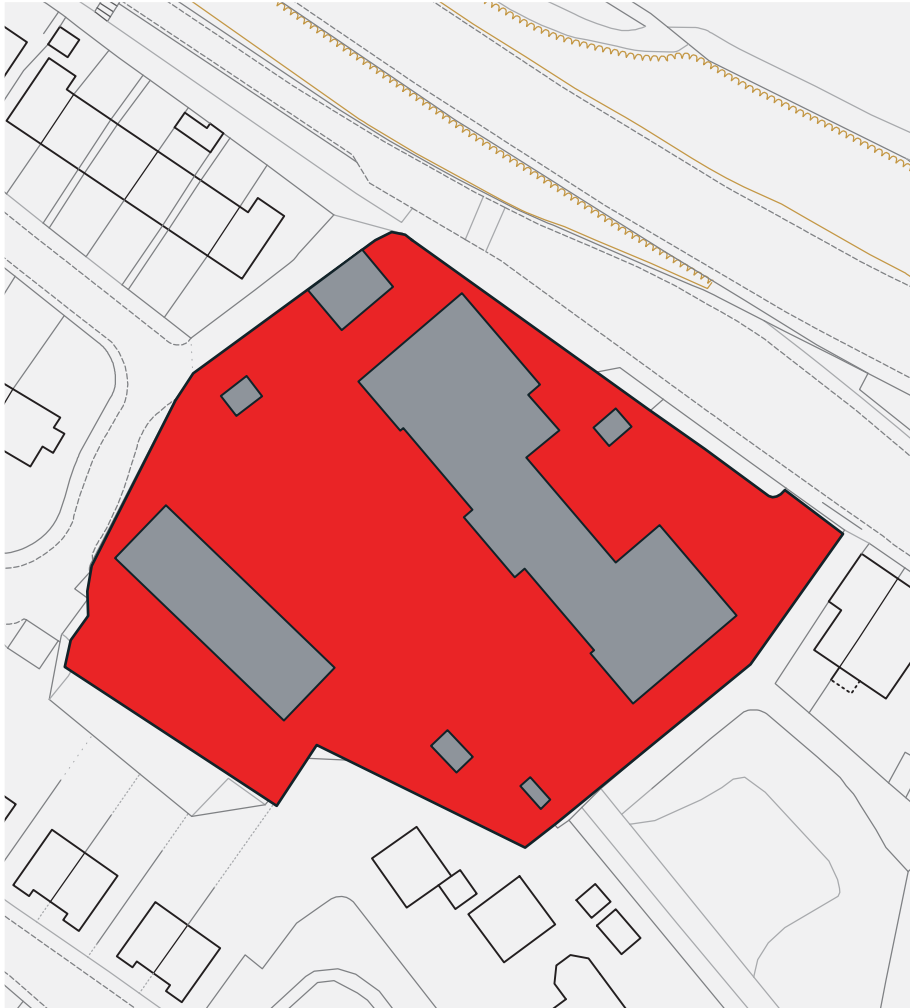

Hysbysiad Cyfreithiol / Legal Notice

RHONDDA CYNON TAF

GORCHYMYN DIOGELU MANNAU CYHOEDDUS (RHEOLI CŴN) 2020

DEDDF YMDDYGIAD GWRTHGYMDEITHASOL, TROSEDDU A PHLISMONA 2014

RHONDDA CYNON TAF

PUBLIC SPACES PROTECTION ORDER (DOG CONTROLS) 2020

ANTI-SOCIAL BEHAVIOUR, CRIME AND POLICING ACT 2014

**Chaiff cŵn ddim bod yn yr ardal yma.
O beidio â dilyn y rheolau yma, mae'n bosibl y
cewch chi hysbysiad cosb benodedig o £100.**

**Dogs are not allowed within this area.
Failure to follow these rules may result in a
fixed penalty notice of £100.**

■ Dim Cŵn | No Dogs

Hawfright y goron a hawliau cronfa ddata 2016 Arolwg Ordnans 100023458
Crown copyright and database rights 2016 Ordnance Survey 100023458

Am ragor o wybodaeth, ewch i:

<http://fymhethau.rctcbc.gov.uk/fyRhondda.aspx>

For further information, please visit:

<http://my.rctcbc.gov.uk/myRhondda.aspx>