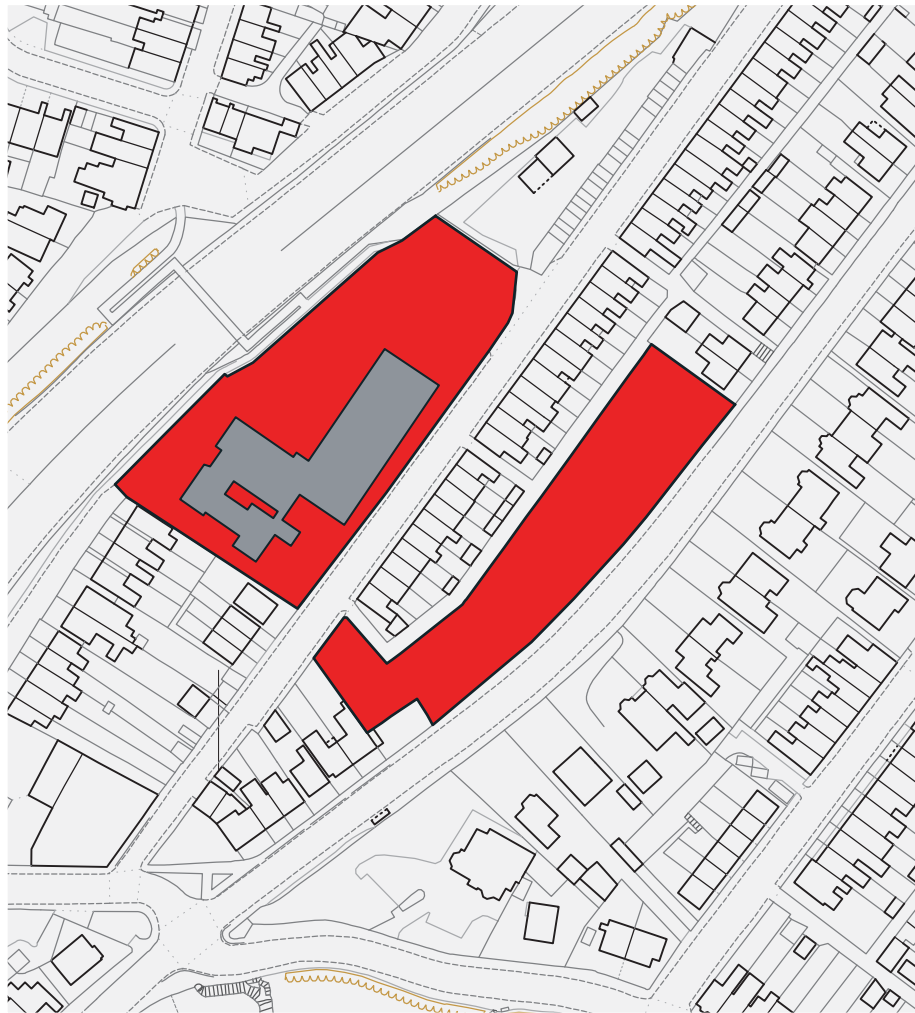

Ysgol Gynradd Coedpenmaen Coedpenmaen Primary School

RHONDDA CYNON TAF

Hysbysiad Cyfreithiol / Legal Notice

RHONDDA CYNON TAF

GORCHYMYN DIOGELU MANNAU CYHOEDDUS (RHEOLI CŴN) 2020

DEDDF YMDDYGIAD GWRTHGYMDEITHASOL, TROSEDDU A PHLISMONA 2014

RHONDDA CYNON TAF

PUBLIC SPACES PROTECTION ORDER (DOG CONTROLS) 2020

ANTI-SOCIAL BEHAVIOUR, CRIME AND POLICING ACT 2014

**Chaiff cŵn ddim bod yn yr ardal yma.
O beidio â dilyn y rheolau yma, mae'n bosibl y
cewch chi hysbysiad cosb benodedig o £100.**

**Dogs are not allowed within this area.
Failure to follow these rules may result in a
fixed penalty notice of £100.**

■ Dim Cŵn | No Dogs

Hawifraint y goron a hawliau cronfa ddata 2016 Arolwg Ordnans 100023458
Crown copyright and database rights 2016 Ordnance Survey 100023458

Am ragor o wybodaeth, ewch i:

<http://fymhethau.rctcbc.gov.uk/fyRhondda.aspx>

For further information, please visit:

<http://my.rctcbc.gov.uk/myRhondda.aspx>