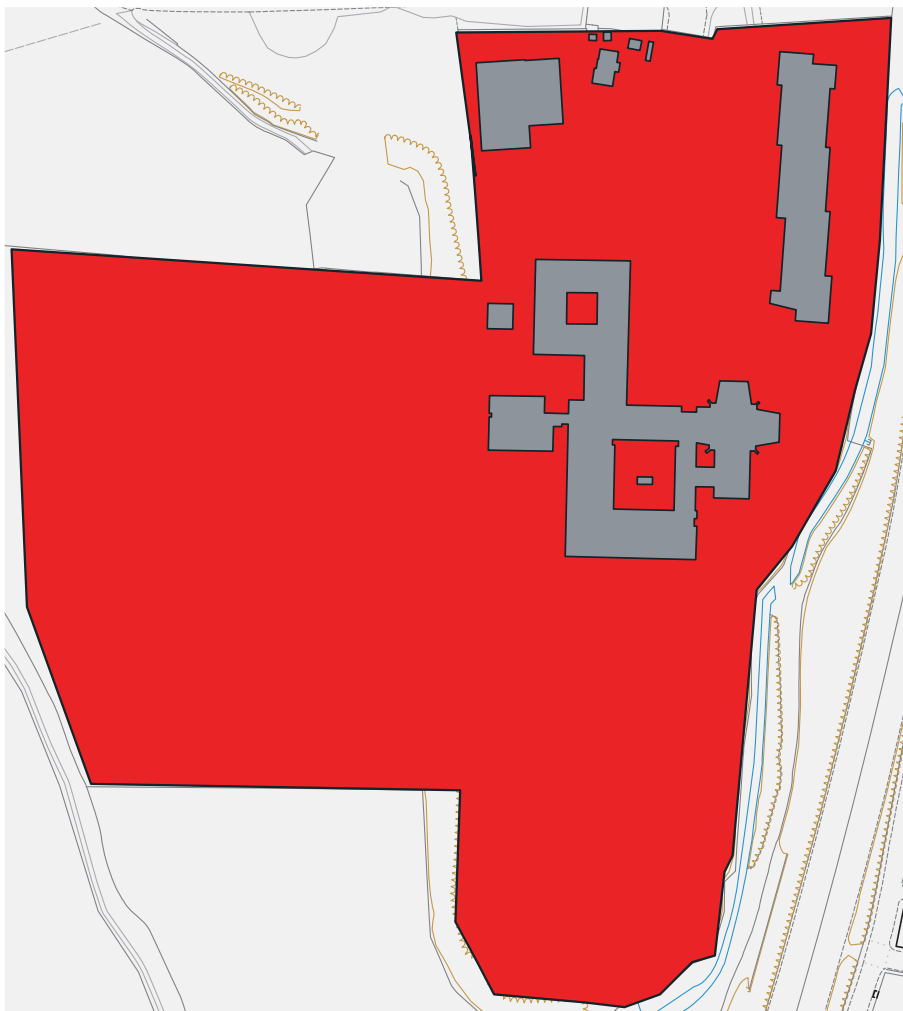

Ysgol Uwchradd Pontypridd Pontypridd High School

RHONDDA CYNON TAF

Hysbysiad Cyfreithiol / Legal Notice

RHONDDA CYNON TAF

GORCHYMYN DIOGELU MANNAU CYHOEDDUS (RHEOLI CŴN) 2020

DEDDF YMDDYGIAD GWRTHGYMDEITHASOL, TROSEDDU A PHLISMONA 2014

RHONDDA CYNON TAF

PUBLIC SPACES PROTECTION ORDER (DOG CONTROLS) 2020

ANTI-SOCIAL BEHAVIOUR, CRIME AND POLICING ACT 2014

**Chaiff cŵn ddim bod yn yr ardal yma.
O beidio â dilyn y rheolau yma, mae'n bosibl y
cewch chi hysbysiad cosb benodedig o £100.**

**Dogs are not allowed within this area.
Failure to follow these rules may result in a
fixed penalty notice of £100.**

■ Dim Cŵn | No Dogs

Hawlfraint y goron a hawliau cronfa ddata 2016 Arolwg Ordnans 100023458
Crown copyright and database rights 2016 Ordnance Survey 100023458

Am ragor o wybodaeth, ewch i:

<http://fymhethau.rctcbc.gov.uk/fyRhondda.aspx>

For further information, please visit:

<http://my.rctcbc.gov.uk/myRhondda.aspx>