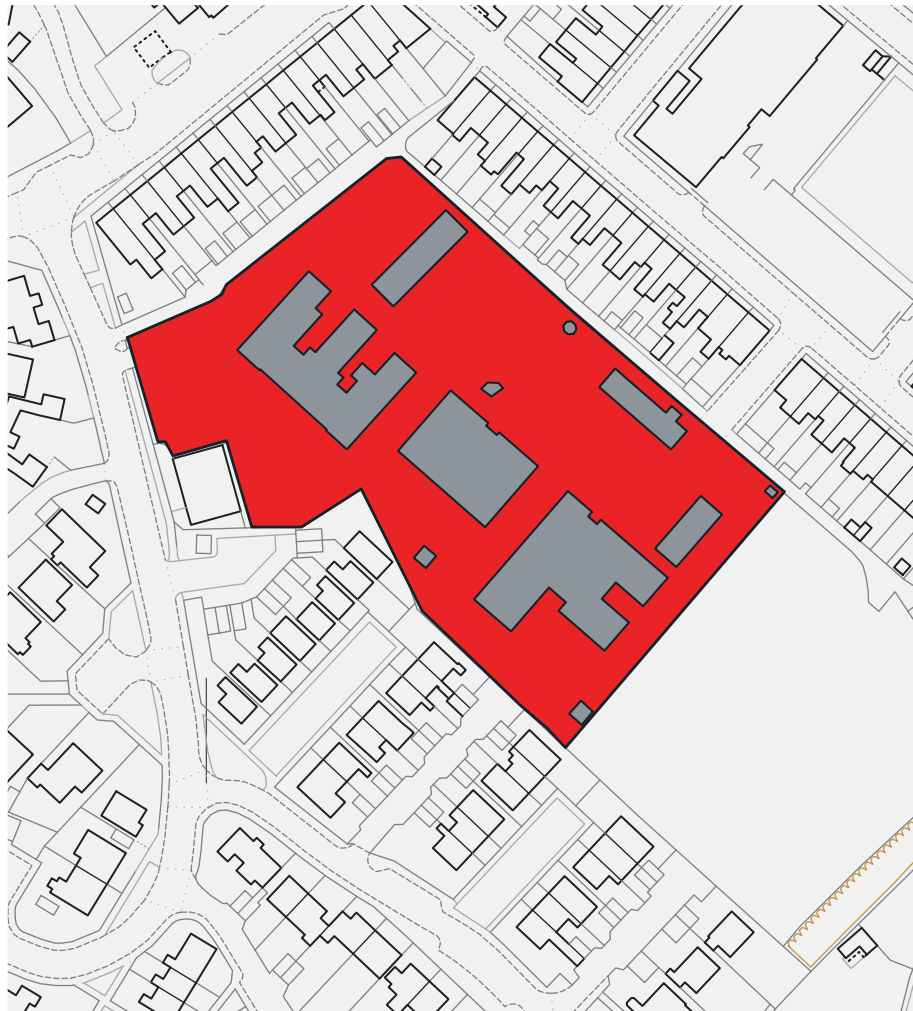

Ysgol Gynradd Pont-y-clun Pontyclun Primary School

RHONDDA CYNON TAF

Hysbysiad Cyfreithiol / Legal Notice

RHONDDA CYNON TAF

GORCHYMYN DIOGELU MANNAU CYHOEDDUS (RHEOLI CŴN) 2020

DEDDF YMDDYGIAD GWRTHGYMDEITHASOL, TROSEDDU A PHLISMONA 2014

RHONDDA CYNON TAF

PUBLIC SPACES PROTECTION ORDER (DOG CONTROLS) 2020

ANTI-SOCIAL BEHAVIOUR, CRIME AND POLICING ACT 2014

**Chaiff cŵn ddim bod yn yr ardal yma.
O beidio â dilyn y rheolau yma, mae'n bosibl y
cewch chi hysbysiad cosb benodedig o £100.**

**Dogs are not allowed within this area.
Failure to follow these rules may result in a
fixed penalty notice of £100.**

■ Dim Cŵn | No Dogs

Hawffraint y goron a hawliau cronfa ddata 2016 Arolwg Ordnans 100023458
Crown copyright and database rights 2016 Ordnance Survey 100023458

Am ragor o wybodaeth, ewch i:

<http://fymhethau.rctcbc.gov.uk/fyRhondda.aspx>

For further information, please visit:

<http://my.rctcbc.gov.uk/myRhondda.aspx>