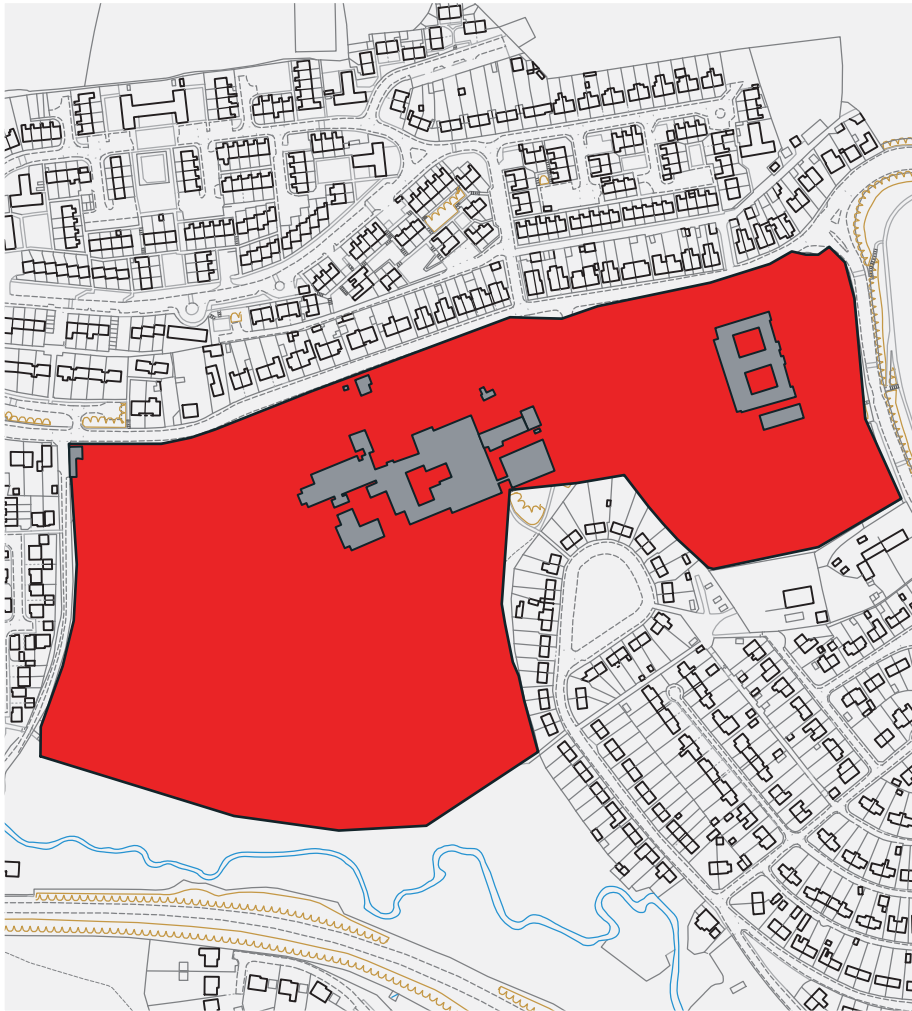

Ysgol Gymuned Tonyrefail Tonyrefail Community School

RHONDDA CYNON TAF

Hysbysiad Cyfreithiol / Legal Notice

RHONDDA CYNON TAF

GORCHYMYN DIOGELU MANNAU CYHOEDDUS (RHEOLI CŴN) 2020

DEDDF YMDDYGIAD GWRTHGYMDEITHASOL, TROSEDDU A PHLISMONA 2014

RHONDDA CYNON TAF

PUBLIC SPACES PROTECTION ORDER (DOG CONTROLS) 2020

ANTI-SOCIAL BEHAVIOUR, CRIME AND POLICING ACT 2014

**Chaiff cŵn ddim bod yn yr ardal yma.
O beidio â dilyn y rheolau yma, mae'n bosibl y
cewch chi hysbysiad cosb benodedig o £100.**

**Dogs are not allowed within this area.
Failure to follow these rules may result in a
fixed penalty notice of £100.**

■ Dim Cŵn | No Dogs

Hawffraint y goron a hawliau cronfa ddata 2016 Arolwg Ordnans 100023458
Crown copyright and database rights 2016 Ordnance Survey 100023458

Am ragor o wybodaeth, ewch i:

<http://fymhethau.rctcbc.gov.uk/fyRhondda.aspx>

For further information, please visit:

<http://my.rctcbc.gov.uk/myRhondda.aspx>