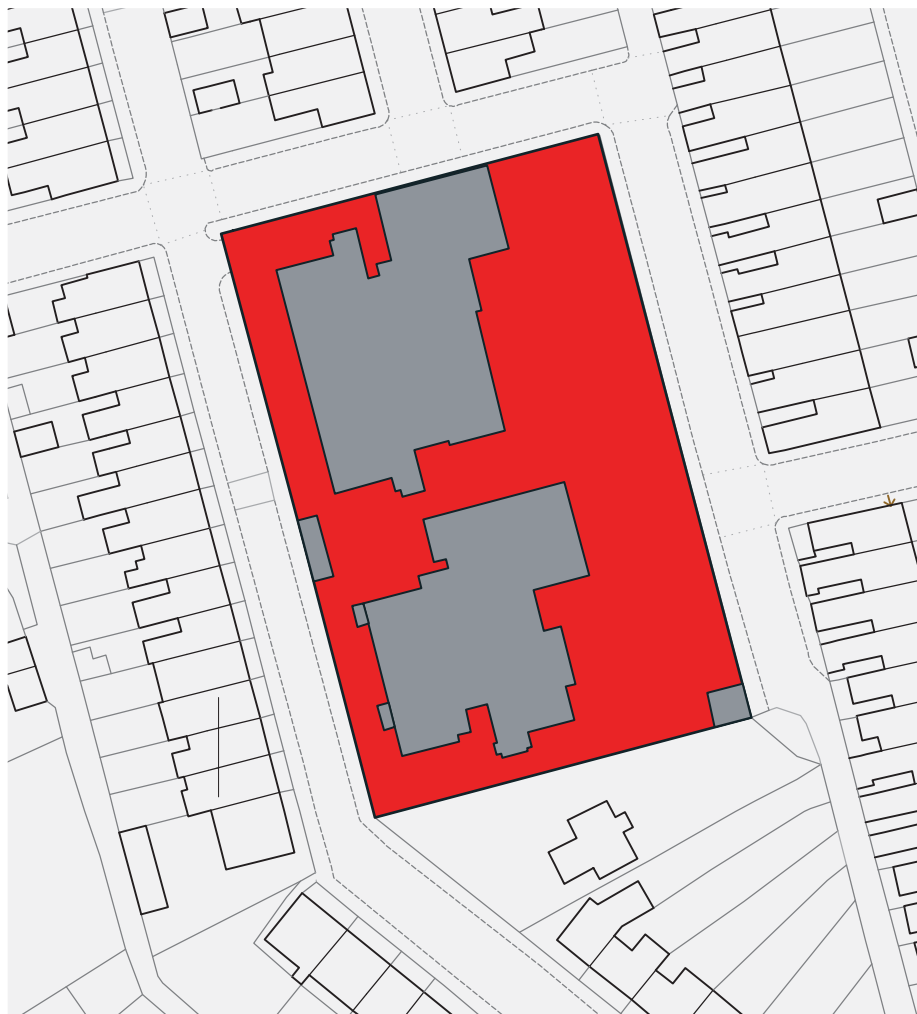

Hysbysiad Cyfreithiol / Legal Notice

RHONDDA CYNON TAF
GORCHYMYN DIOGELU MANNAU CYHOEDDUS (RHEOLI CŴN) 2020
DEDDF YMDDYGIAD GWRTHGYMDEITHASOL, TROSEDDU A PHLISMONA 2014

RHONDDA CYNON TAF
PUBLIC SPACES PROTECTION ORDER (DOG CONTROLS) 2020
ANTI-SOCIAL BEHAVIOUR, CRIME AND POLICING ACT 2014

**Chaiff cŵn ddim bod yn yr ardal yma.
O beidio â dilyn y rheolau yma, mae'n bosibl y
cewch chi hysbysiad cosb benodedig o £100.**

**Dogs are not allowed within this area.
Failure to follow these rules may result in a
fixed penalty notice of £100.**

■ Dim Cŵn | No Dogs

Hawfrain y goron a hawliau cronfa ddata 2016 Arolwg Ordnans 100023458
Crown copyright and database rights 2016 Ordnance Survey 100023458

Am ragor o wybodaeth, ewch i:
<http://fymhethau.rctcbc.gov.uk/fyRhondda.aspx>

For further information, please visit:
<http://my.rctcbc.gov.uk/myRhondda.aspx>