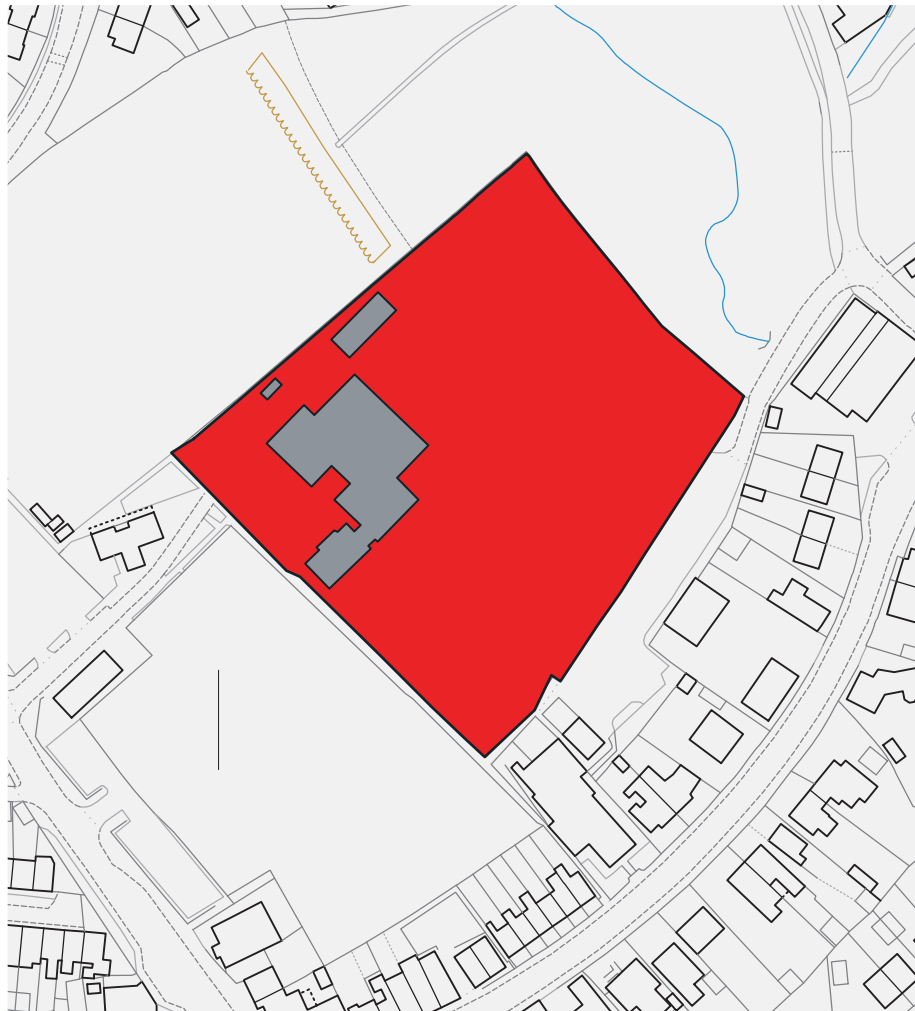

Ysgol Gynradd Llanilltud Faerdref Llanilltud Faerdref Primary School

RHONDDA CYNON TAF

Hysbysiad Cyfreithiol / Legal Notice

RHONDDA CYNON TAF

GORCHYMYN DIOGELU MANNAU CYHOEDDUS (RHEOLI CŴN) 2020

DEDDF YMDDYGIAD GWRTHGYMDEITHASOL, TROSEDDU A PHLISMONA 2014

RHONDDA CYNON TAF

PUBLIC SPACES PROTECTION ORDER (DOG CONTROLS) 2020

ANTI-SOCIAL BEHAVIOUR, CRIME AND POLICING ACT 2014

**Chaiff cŵn ddim bod yn yr ardal yma.
O beidio â dilyn y rheolau yma, mae'n bosibl y
cewch chi hysbysiad cosb benodedig o £100.**

**Dogs are not allowed within this area.
Failure to follow these rules may result in a
fixed penalty notice of £100.**

■ Dim Cŵn | No Dogs

Hawlfraint y goron a hawliau cronfa ddata 2016 Arolwg Ordnans 100023458
Crown copyright and database rights 2016 Ordnance Survey 100023458

Am ragor o wybodaeth, ewch i:

<http://fymhethau.rctcbc.gov.uk/fyRhondda.aspx>

For further information, please visit:

<http://my.rctcbc.gov.uk/myRhondda.aspx>