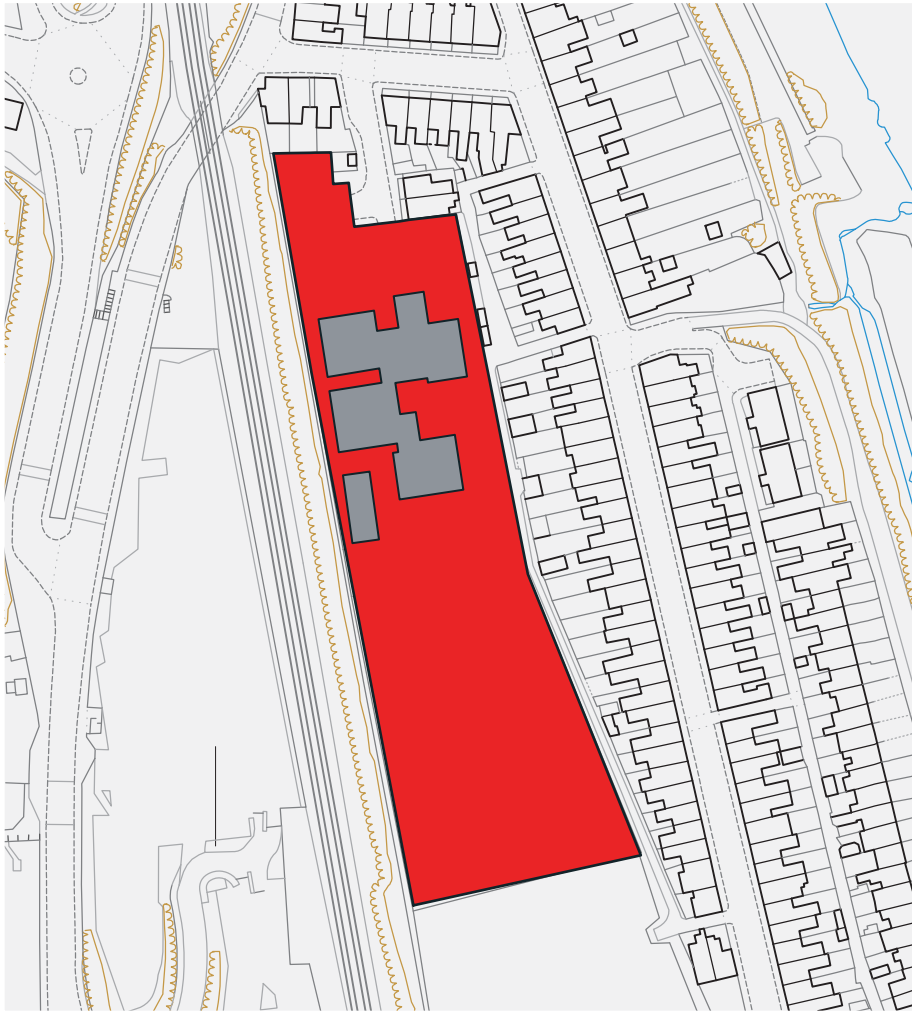

Ysgol Gynradd Mihangel Sant Eglwys Gatholig Rhufain St Michael's RC Primary

RHONDDA CYNON TAF

Hysbysiad Cyfreithiol / Legal Notice

RHONDDA CYNON TAF

GORCHYMYN DIOGELU MANNAU CYHOEDDUS (RHEOLI CŴN) 2020

DEDDF YMDDYGIAD GWRTHGYMDEITHASOL, TROSEDDU A PHLISMONA 2014

RHONDDA CYNON TAF

PUBLIC SPACES PROTECTION ORDER (DOG CONTROLS) 2020

ANTI-SOCIAL BEHAVIOUR, CRIME AND POLICING ACT 2014

**Chaiff cŵn ddim bod yn yr ardal yma.
O beidio â dilyn y rheolau yma, mae'n bosibl y
cewch chi hysbysiad cosb benodedig o £100.**

**Dogs are not allowed within this area.
Failure to follow these rules may result in a
fixed penalty notice of £100.**

■ Dim Cŵn | No Dogs

Hawffraint y goron a hawliau cronfa ddata 2016 Arolwg Ordnans 100023458
Crown copyright and database rights 2016 Ordnance Survey 100023458

Am ragor o wybodaeth, ewch i:

<http://fymhethau.rctcbc.gov.uk/fyRhondda.aspx>

For further information, please visit:

<http://my.rctcbc.gov.uk/myRhondda.aspx>