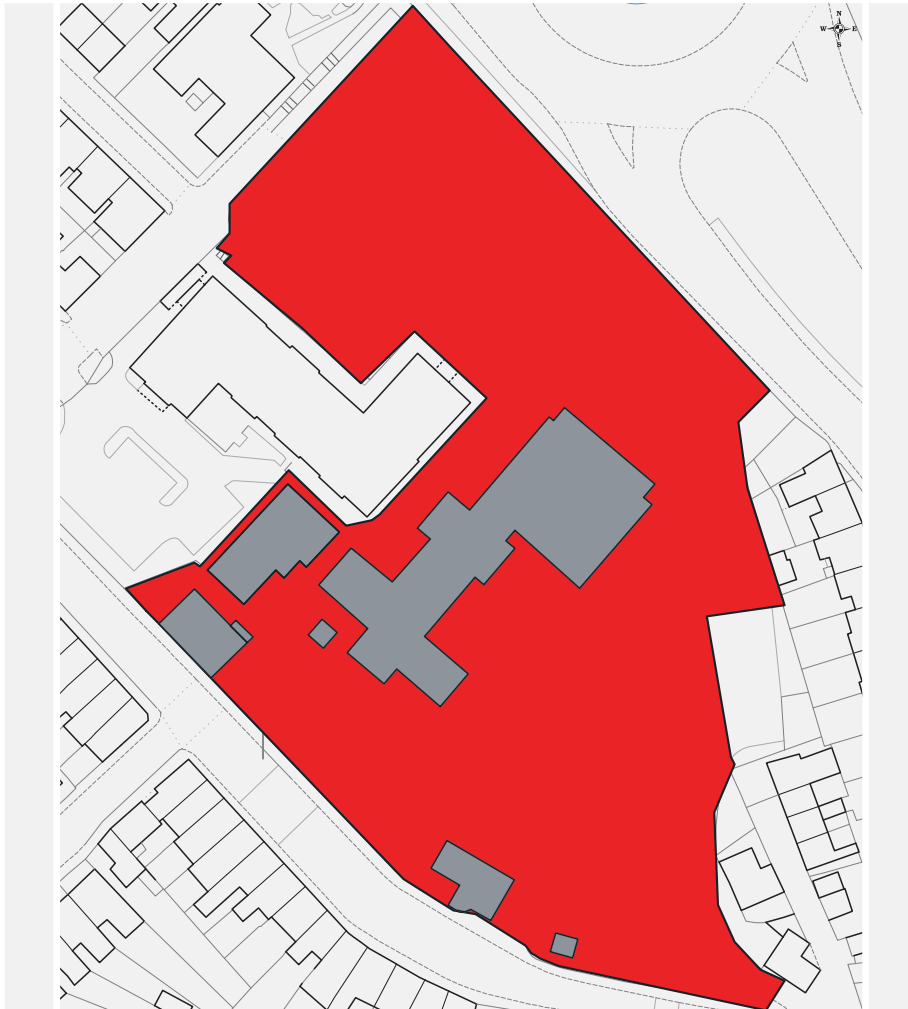

Ysgol Gynradd Tref Aberdâr yr Eglwys yng Nghymru Aberdare Town Church in Wales Primary School

RHONDDA CYNON TAF

Hysbysiad Cyfreithiol / Legal Notice

RHONDDA CYNON TAF

GORCHYMYN DIOGELU MANNAU CYHOEDDUS (RHEOLI CŴN) 2020

DEDDF YMDDYGIAD GWRTHGYMDEITHASOL, TROSEDDU A PHLISMONA 2014

RHONDDA CYNON TAF

PUBLIC SPACES PROTECTION ORDER (DOG CONTROLS) 2020

ANTI-SOCIAL BEHAVIOUR, CRIME AND POLICING ACT 2014

**Chaiff cŵn ddim bod yn yr ardal yma.
O beidio â dilyn y rheolau yma, mae'n bosibl y
cewch chi hysbysiad cosb benodedig o £100.**

**Dogs are not allowed within this area.
Failure to follow these rules may result in a
fixed penalty notice of £100.**

■ Dim Cŵn | No Dogs

Hawfrait y goron a hawliau cronfa ddata 2016 Arolwg Ordnans 100023458
Crown copyright and database rights 2016 Ordnance Survey 100023458

Am ragor o wybodaeth, ewch i:

<http://fymhethau.rctcbc.gov.uk/fyRhondda.aspx>

For further information, please visit:

<http://my.rctcbc.gov.uk/myRhondda.aspx>