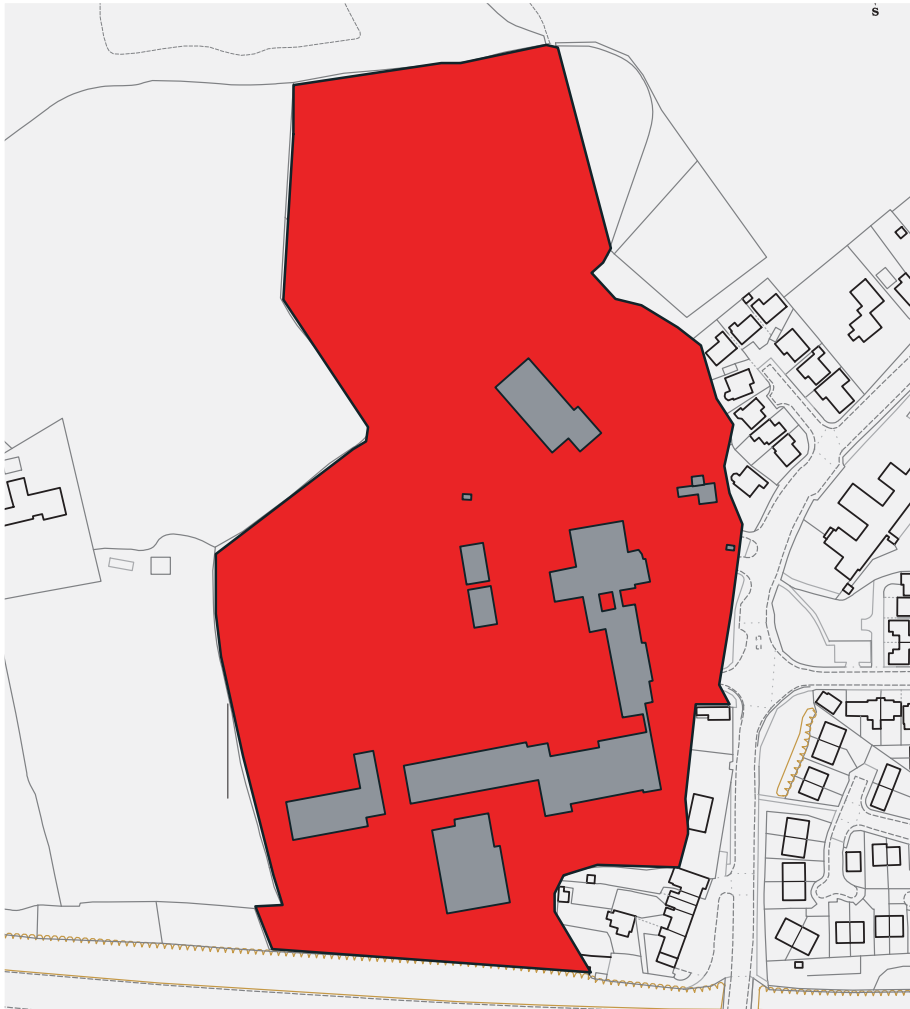

Hysbysiad Cyfreithiol / Legal Notice

RHONDDA CYNON TAF

GORCHYMYN DIOGELU MANNAU CYHOEDDUS (RHEOLI CŴN) 2020

DEDDF YMDDYGIAD GWRTHGYMDEITHASOL, TROSEDDU A PHLISMONA 2014

RHONDDA CYNON TAF

PUBLIC SPACES PROTECTION ORDER (DOG CONTROLS) 2020

ANTI-SOCIAL BEHAVIOUR, CRIME AND POLICING ACT 2014

**Chaiff cŵn ddim bod yn yr ardal yma.
O beidio â dilyn y rheolau yma, mae'n bosibl y
cewch chi hysbysiad cosb benodedig o £100.**

**Dogs are not allowed within this area.
Failure to follow these rules may result in a
fixed penalty notice of £100.**

■ Dim Cŵn | No Dogs

Hawlfraint y goron a hawliau cronfa ddata 2016 Arolwg Ordnans 100023458
Crown copyright and database rights 2016 Ordnance Survey 100023458

Am ragor o wybodaeth, ewch i:

<http://fymhethau.rctcbc.gov.uk/fyRhondda.aspx>

For further information, please visit:

<http://my.rctcbc.gov.uk/myRhondda.aspx>